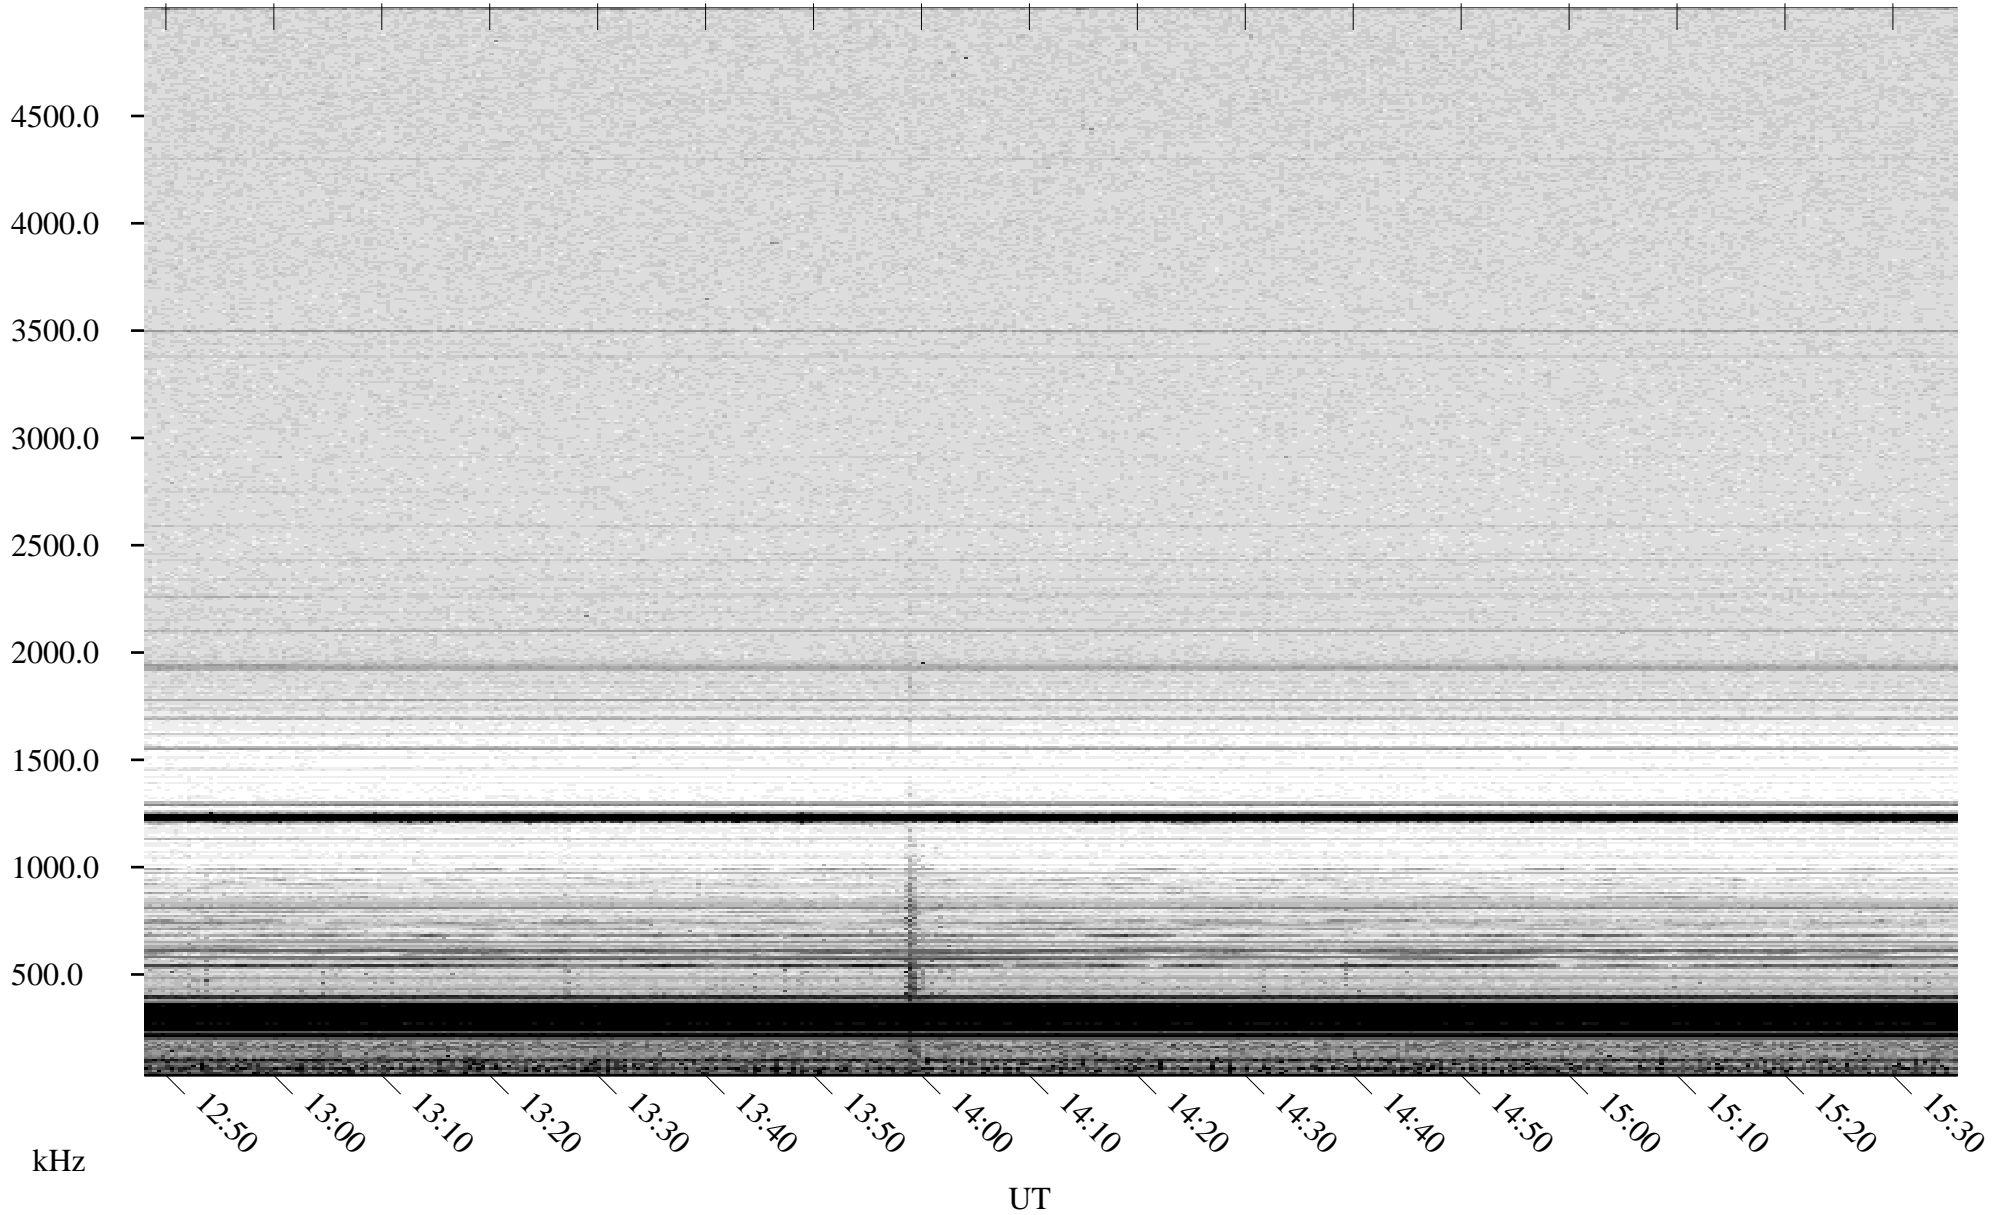

# 06/08/2008 Churchill, Manitoba

Linear Scale    Black = 161    White = 15

ch08159l.r00SUm max\_12

Page 5

# 06/08/2008 Churchill, Manitoba

Linear Scale    Black = 161    White = 15

ch08159l.r00SUm max\_12

Page 6

# 06/08/2008 Churchill, Manitoba

Linear Scale    Black = 161    White = 15

ch08159l.r00SUm max\_12

Page 7

# 06/08/2008 Churchill, Manitoba

Linear Scale    Black = 161    White = 15

ch08159l.r00SUm max\_12

Page 8