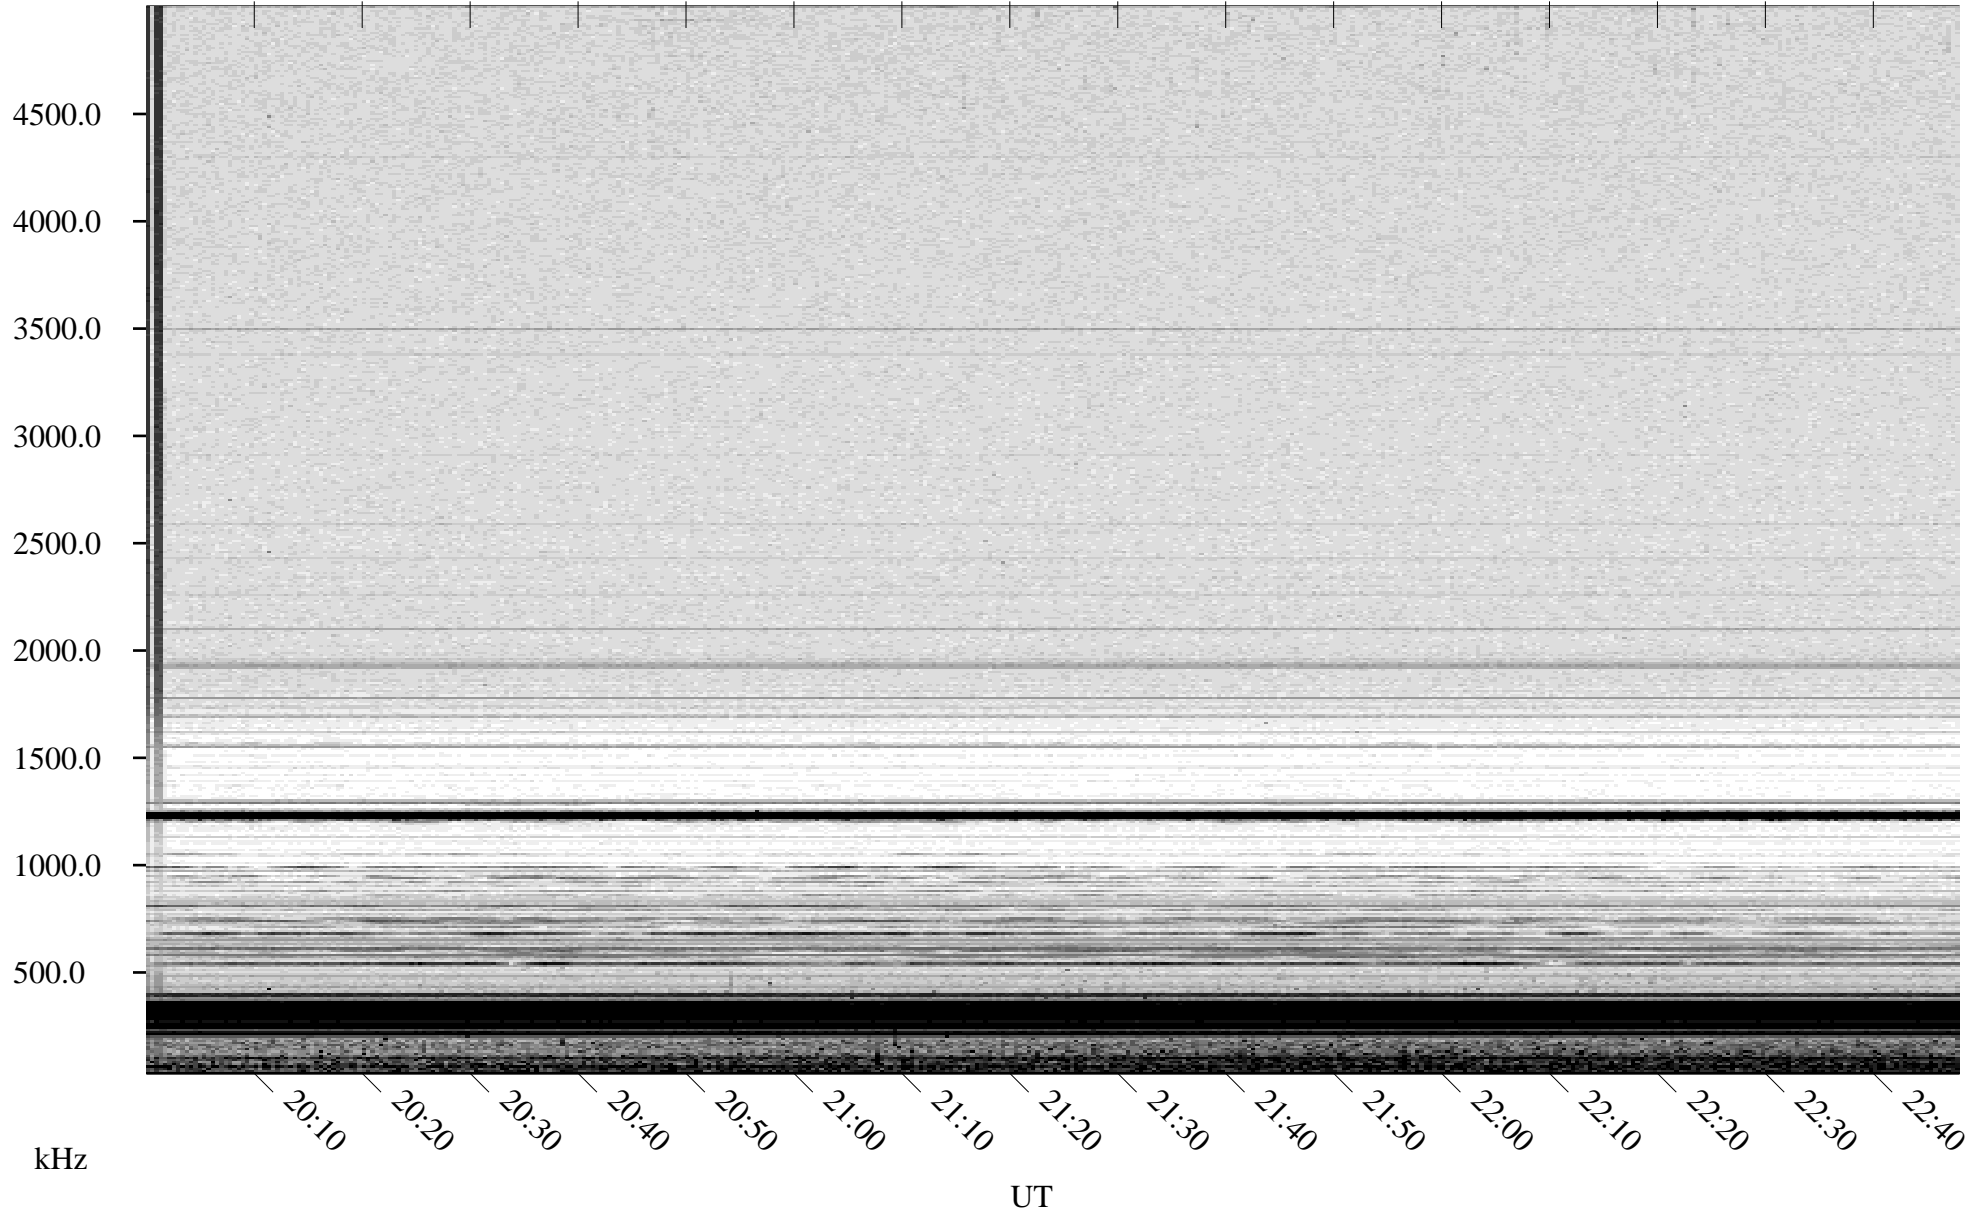

# 06/07/2008 Churchill, Manitoba

Linear Scale    Black = 161    White = 15

ch08159l.r00SUm max\_12

Page 1

# 06/07/2008 Churchill, Manitoba

Linear Scale    Black = 161    White = 15

ch08159l.r00SUm max\_12

Page 2

# 06/08/2008 Churchill, Manitoba

Linear Scale    Black = 161    White = 15

ch08159l.r00SUm max\_12

Page 3

# 06/08/2008 Churchill, Manitoba

Linear Scale    Black = 161    White = 15

ch08159l.r00SUm max\_12

Page 4