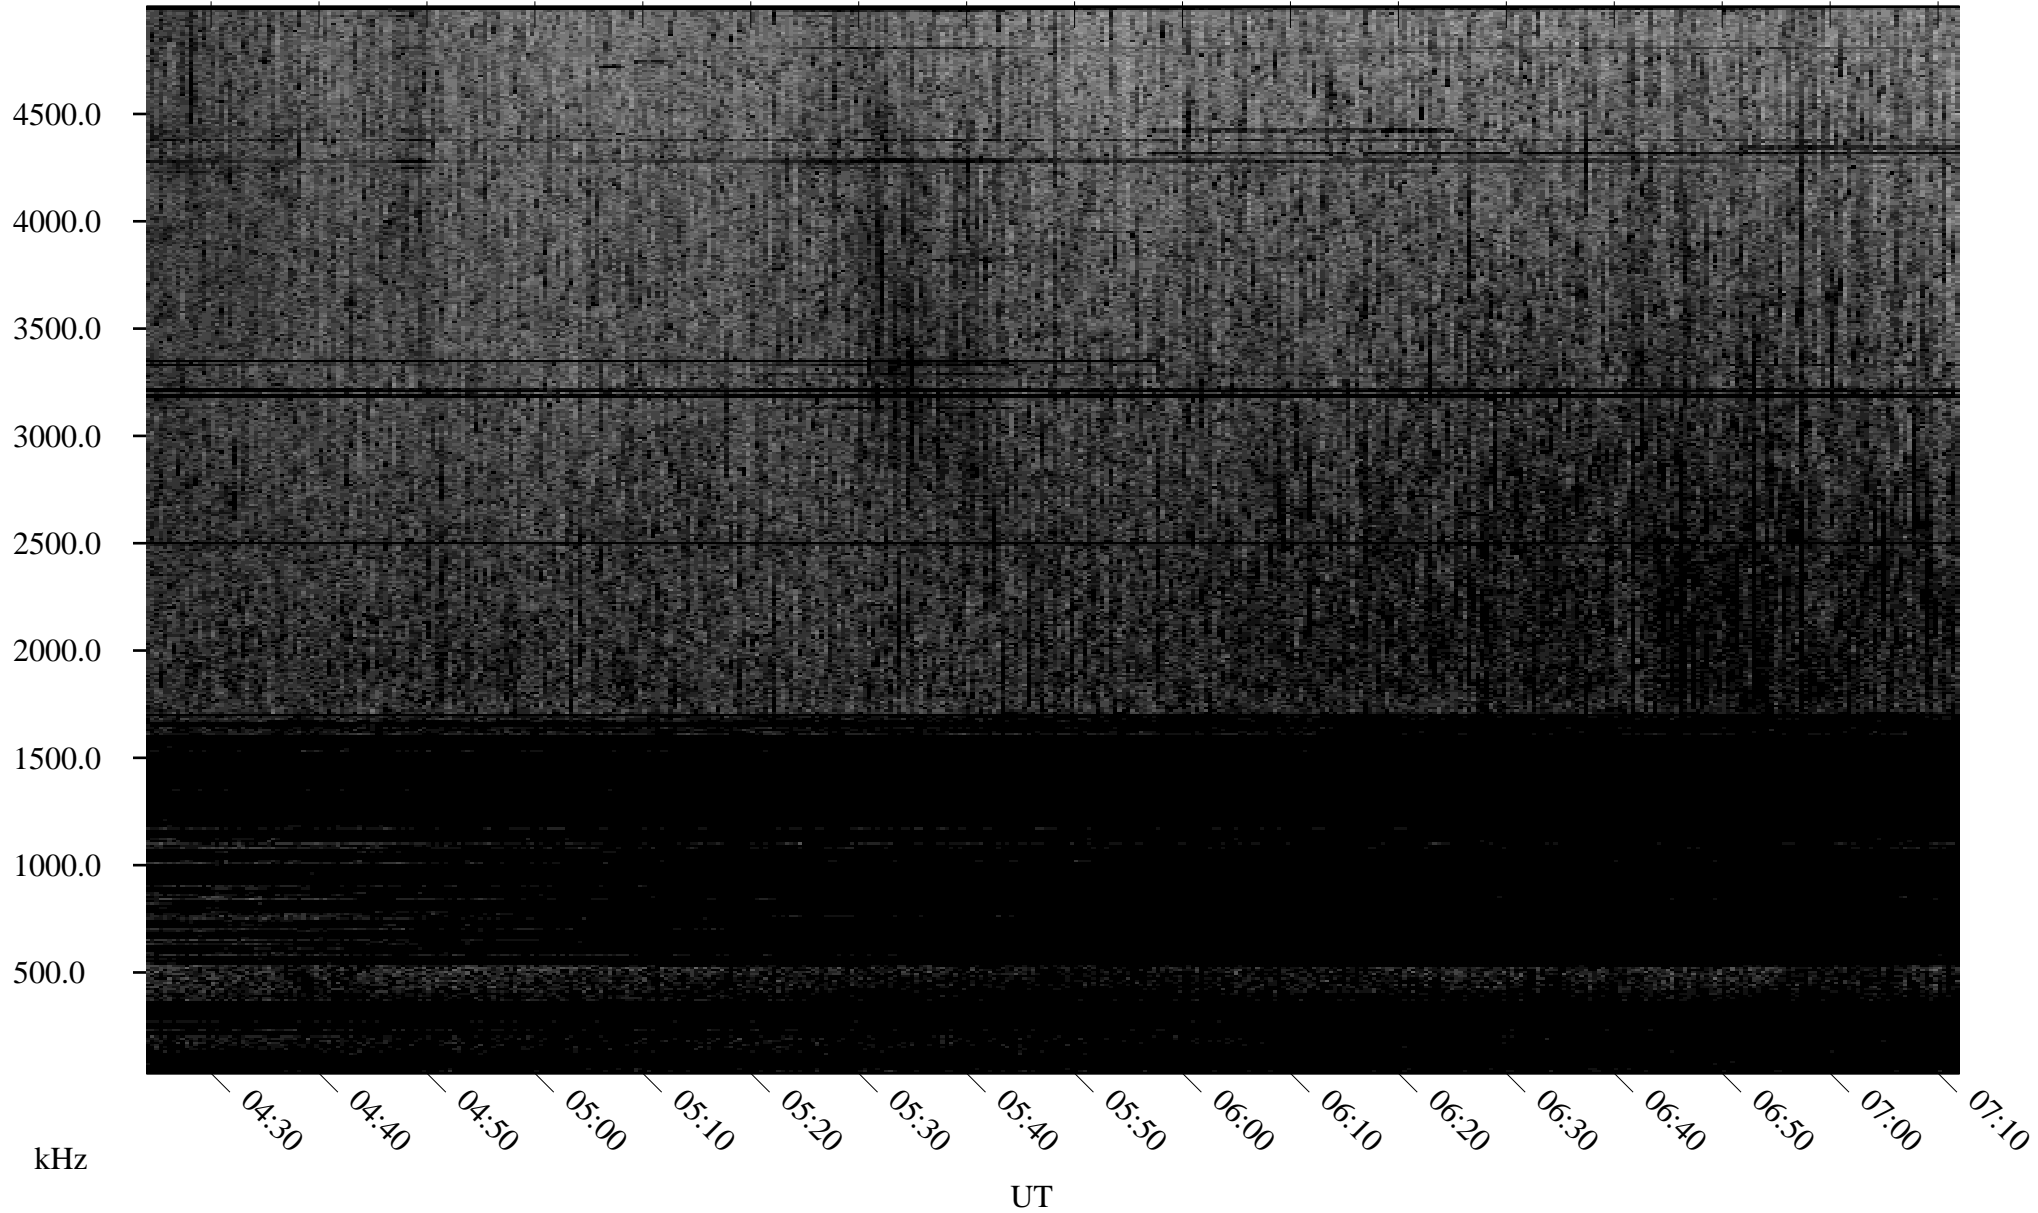

# 06/08/2008 Churchill, Manitoba

Linear Scale    Black = 161    White = 15

ch08159l.r00SUm max\_12

Page 3

# 06/08/2008 Churchill, Manitoba

Linear Scale    Black = 161    White = 15

ch08159l.r00SUm max\_12

Page 4