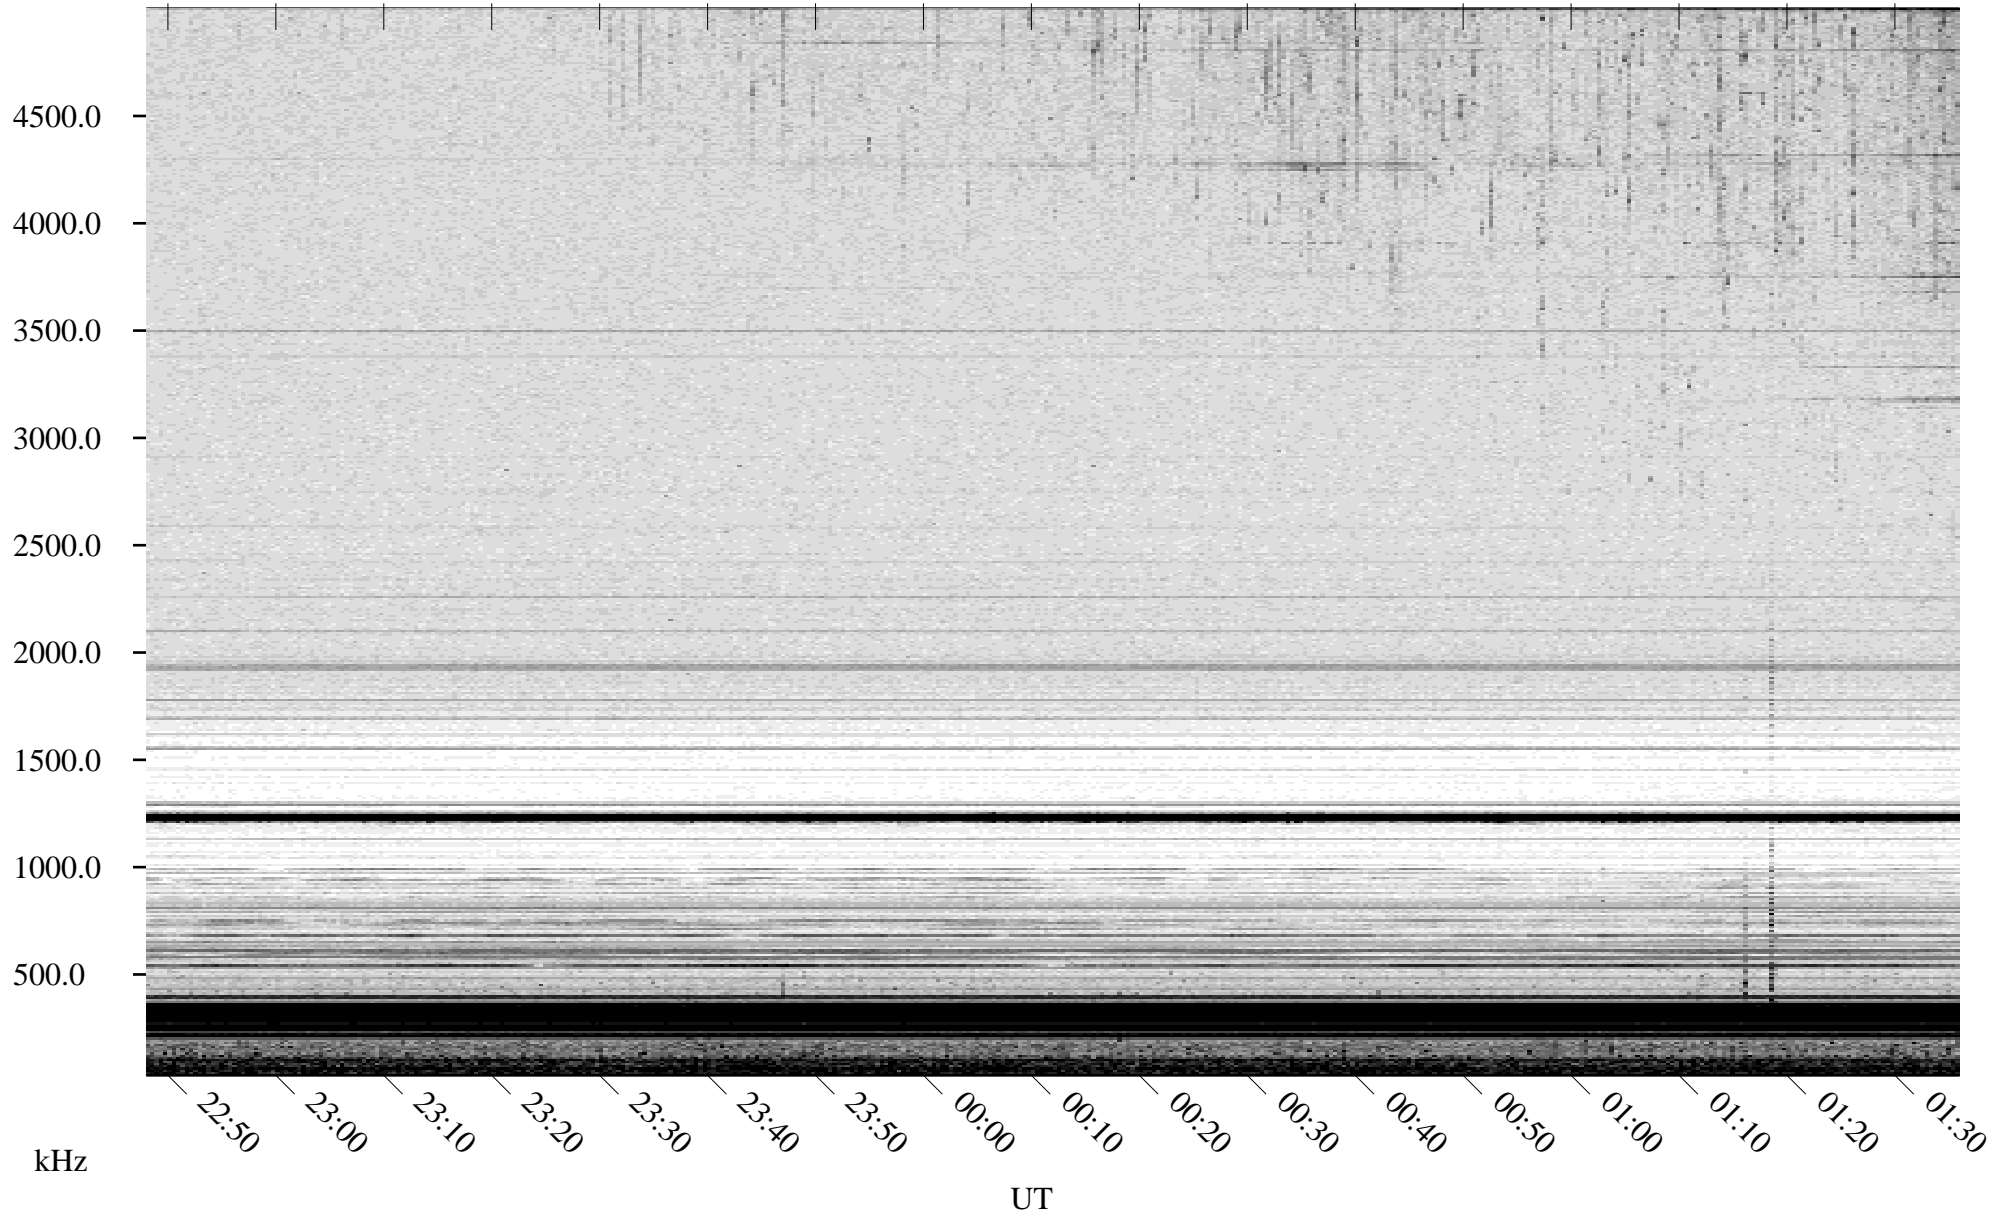

# 06/07/2008 Churchill, Manitoba

Linear Scale    Black = 161    White = 15

ch08159l.r00SUm max\_12

Page 1

# 06/07/2008 Churchill, Manitoba

Linear Scale    Black = 161    White = 15

ch08159l.r00SUm max\_12

Page 2

# 06/08/2008 Churchill, Manitoba

Linear Scale    Black = 161    White = 15

ch08159l.r00SUm max\_12

Page 3

# 06/08/2008 Churchill, Manitoba

Linear Scale    Black = 161    White = 15

ch08159l.r00SUm max\_12

Page 4