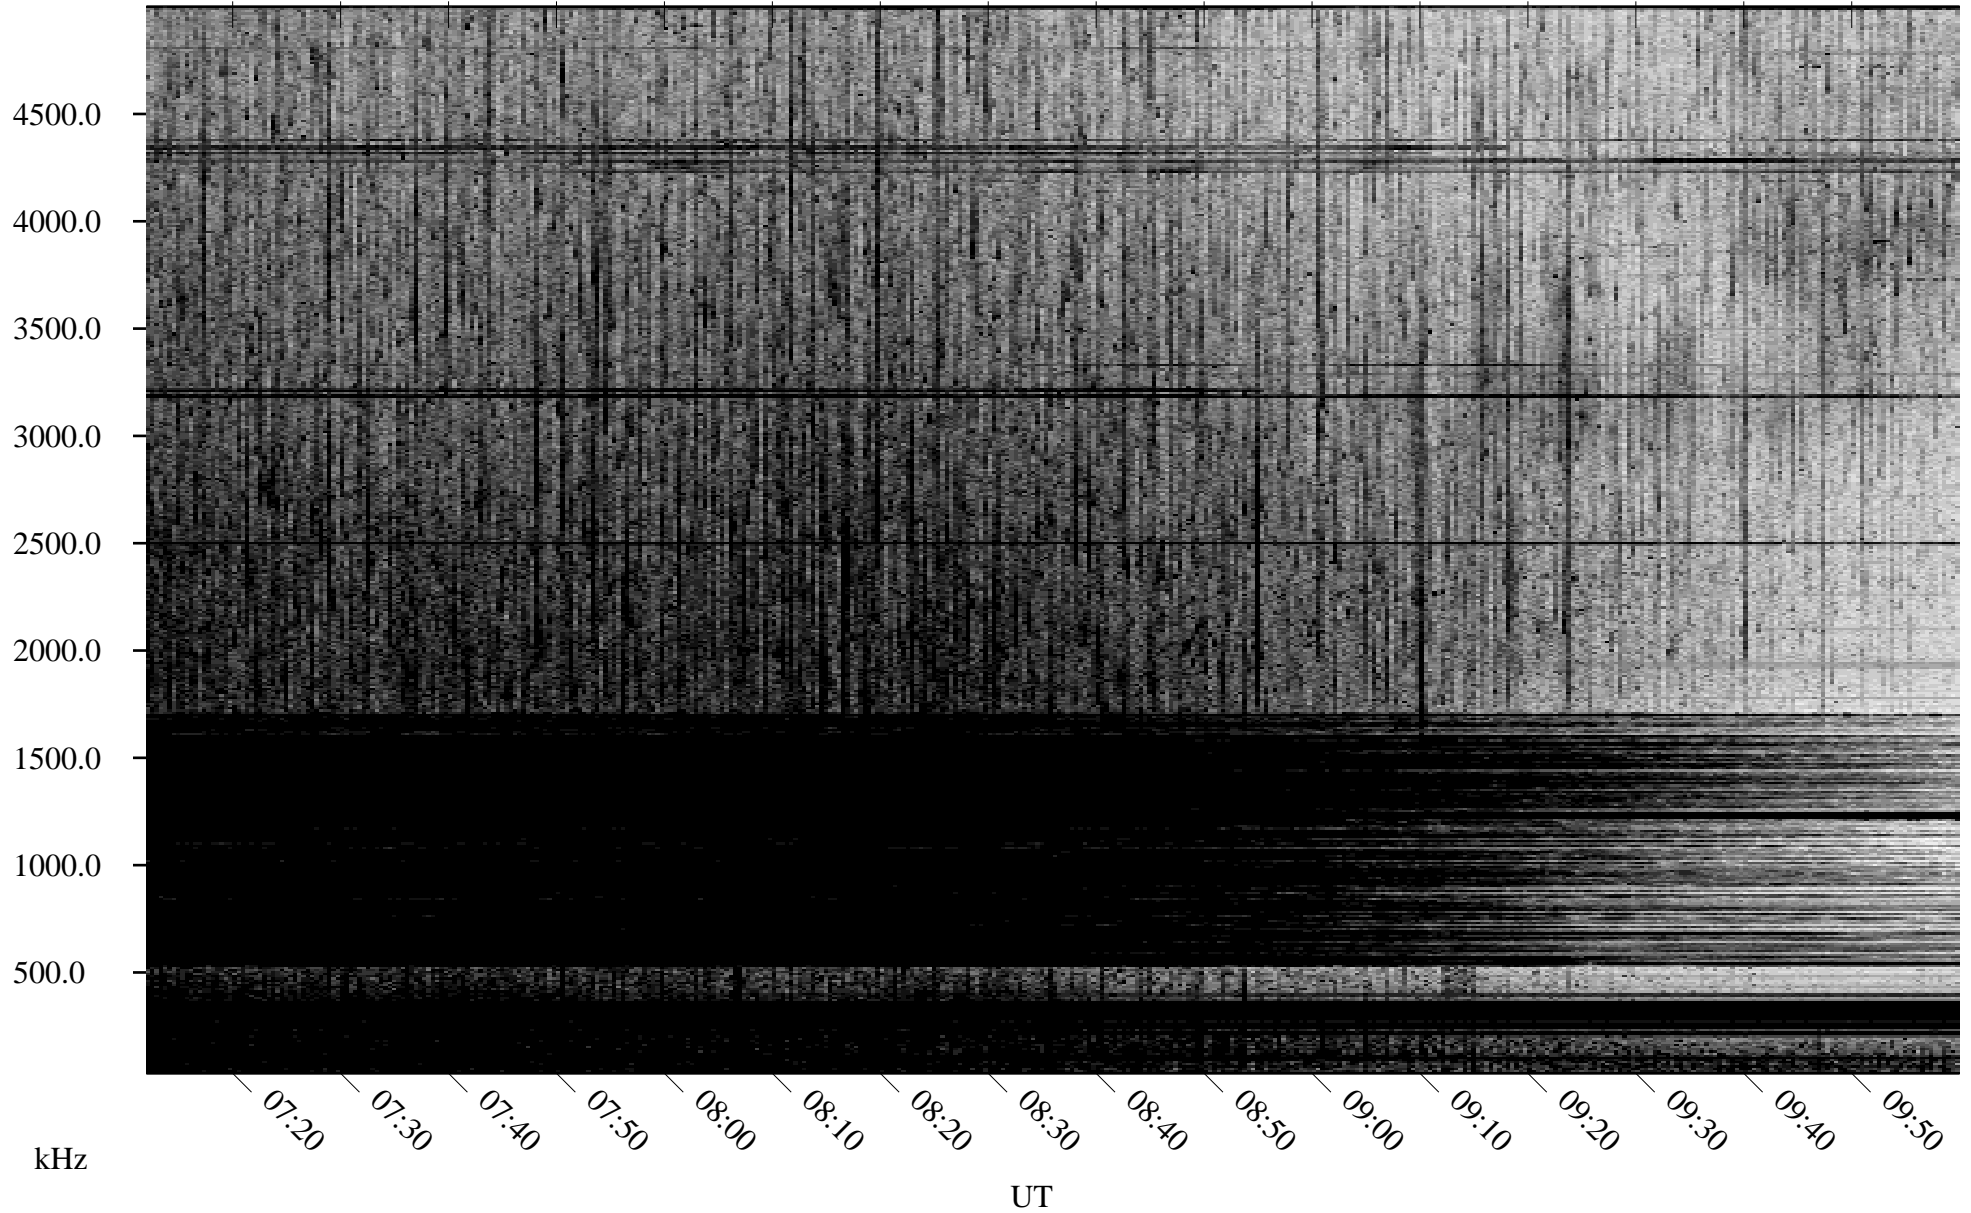

# 06/08/2008 Churchill, Manitoba

Linear Scale    Black = 161    White = 15

ch08159l.r00SUm max\_12

Page 4

# 06/08/2008 Churchill, Manitoba

Linear Scale    Black = 161    White = 15

ch08159l.r00SUm max\_12

Page 5