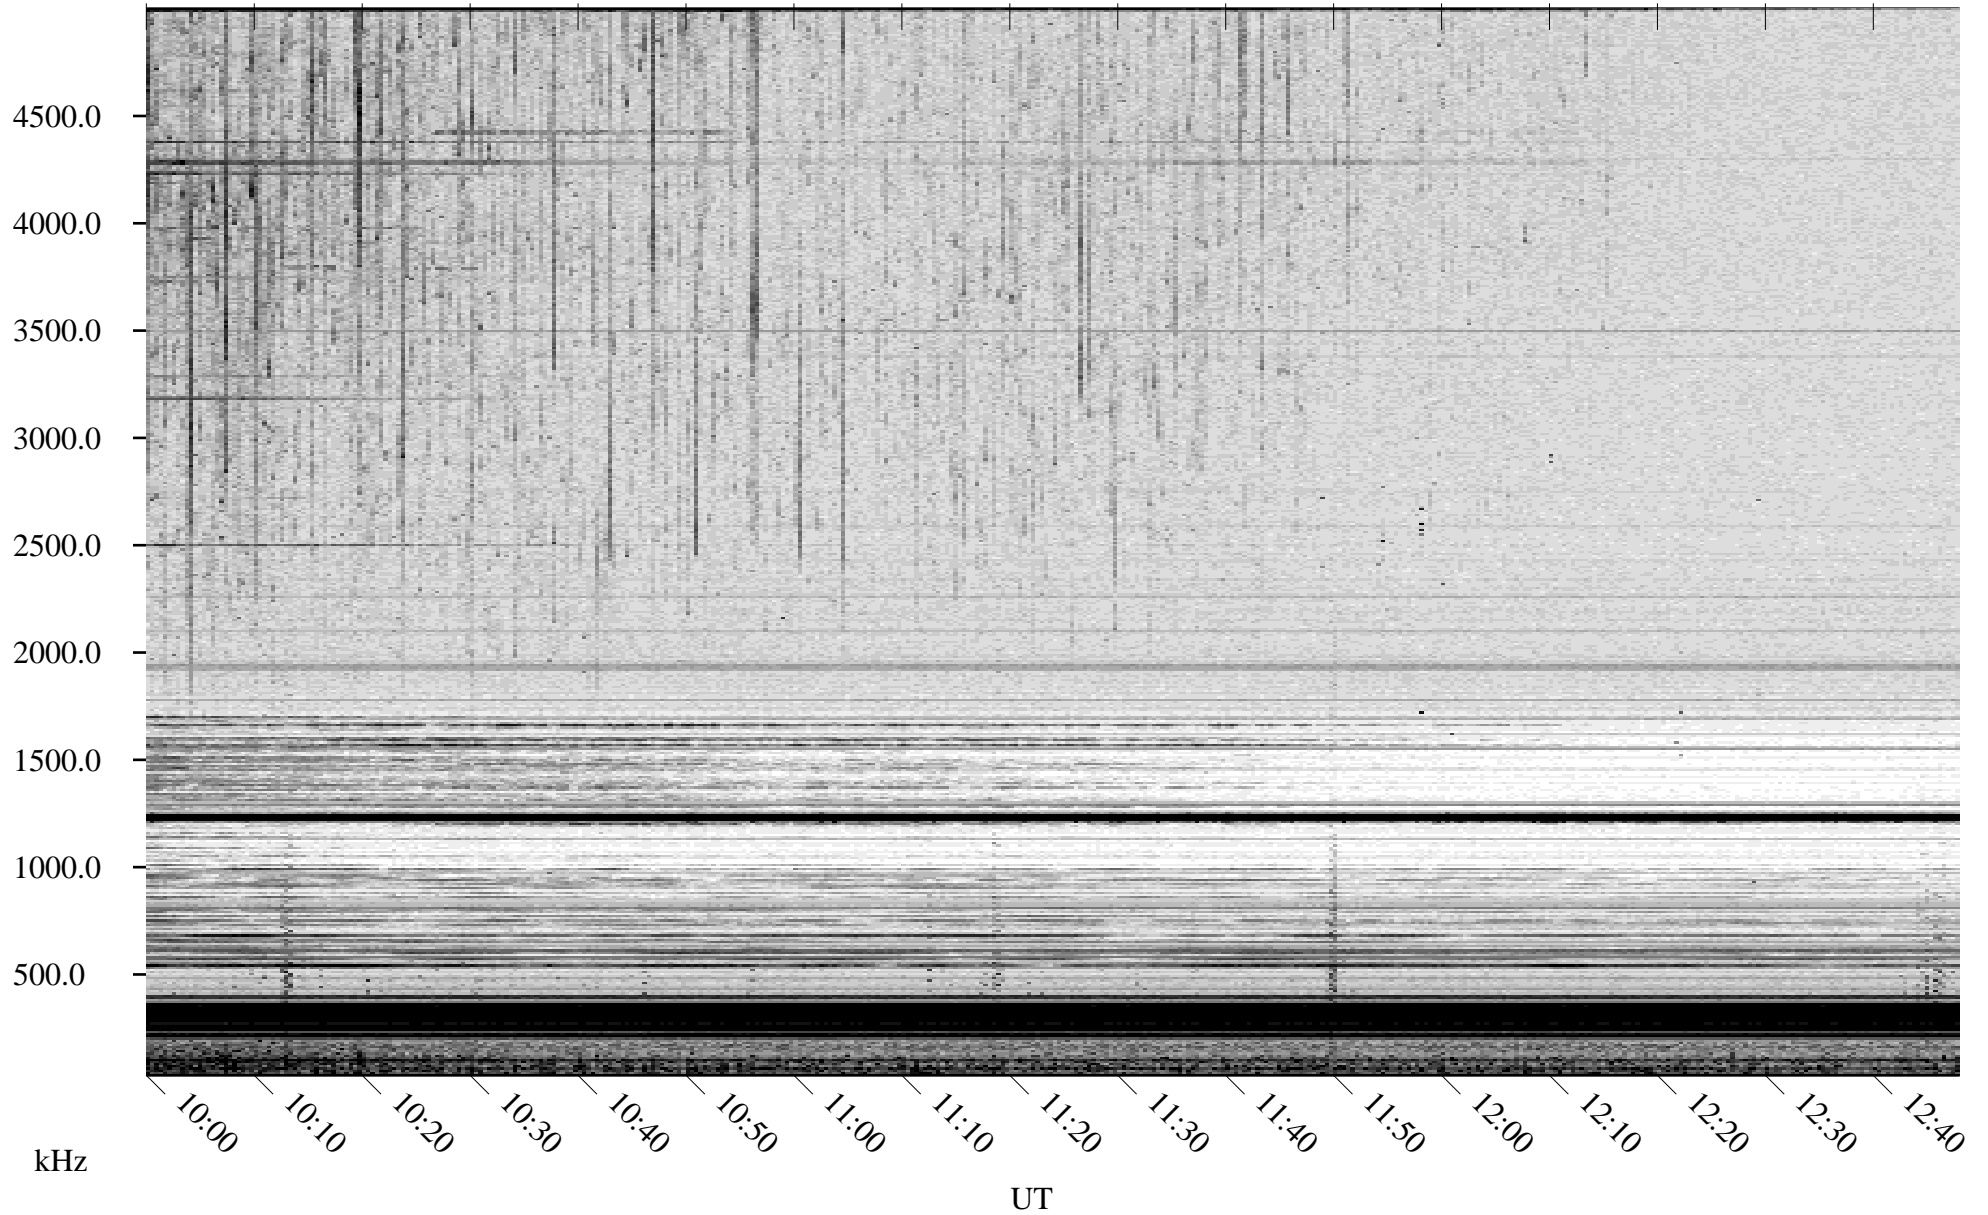

# 06/08/2008 Churchill, Manitoba

Linear Scale    Black = 161    White = 15

ch08159l.r00SUm max\_12

Page 5

# 06/08/2008 Churchill, Manitoba

Linear Scale    Black = 161    White = 15

ch08159l.r00SUm max\_12

Page 6

# 06/08/2008 Churchill, Manitoba

Linear Scale    Black = 161    White = 15

ch08159l.r00SUm max\_12

Page 7