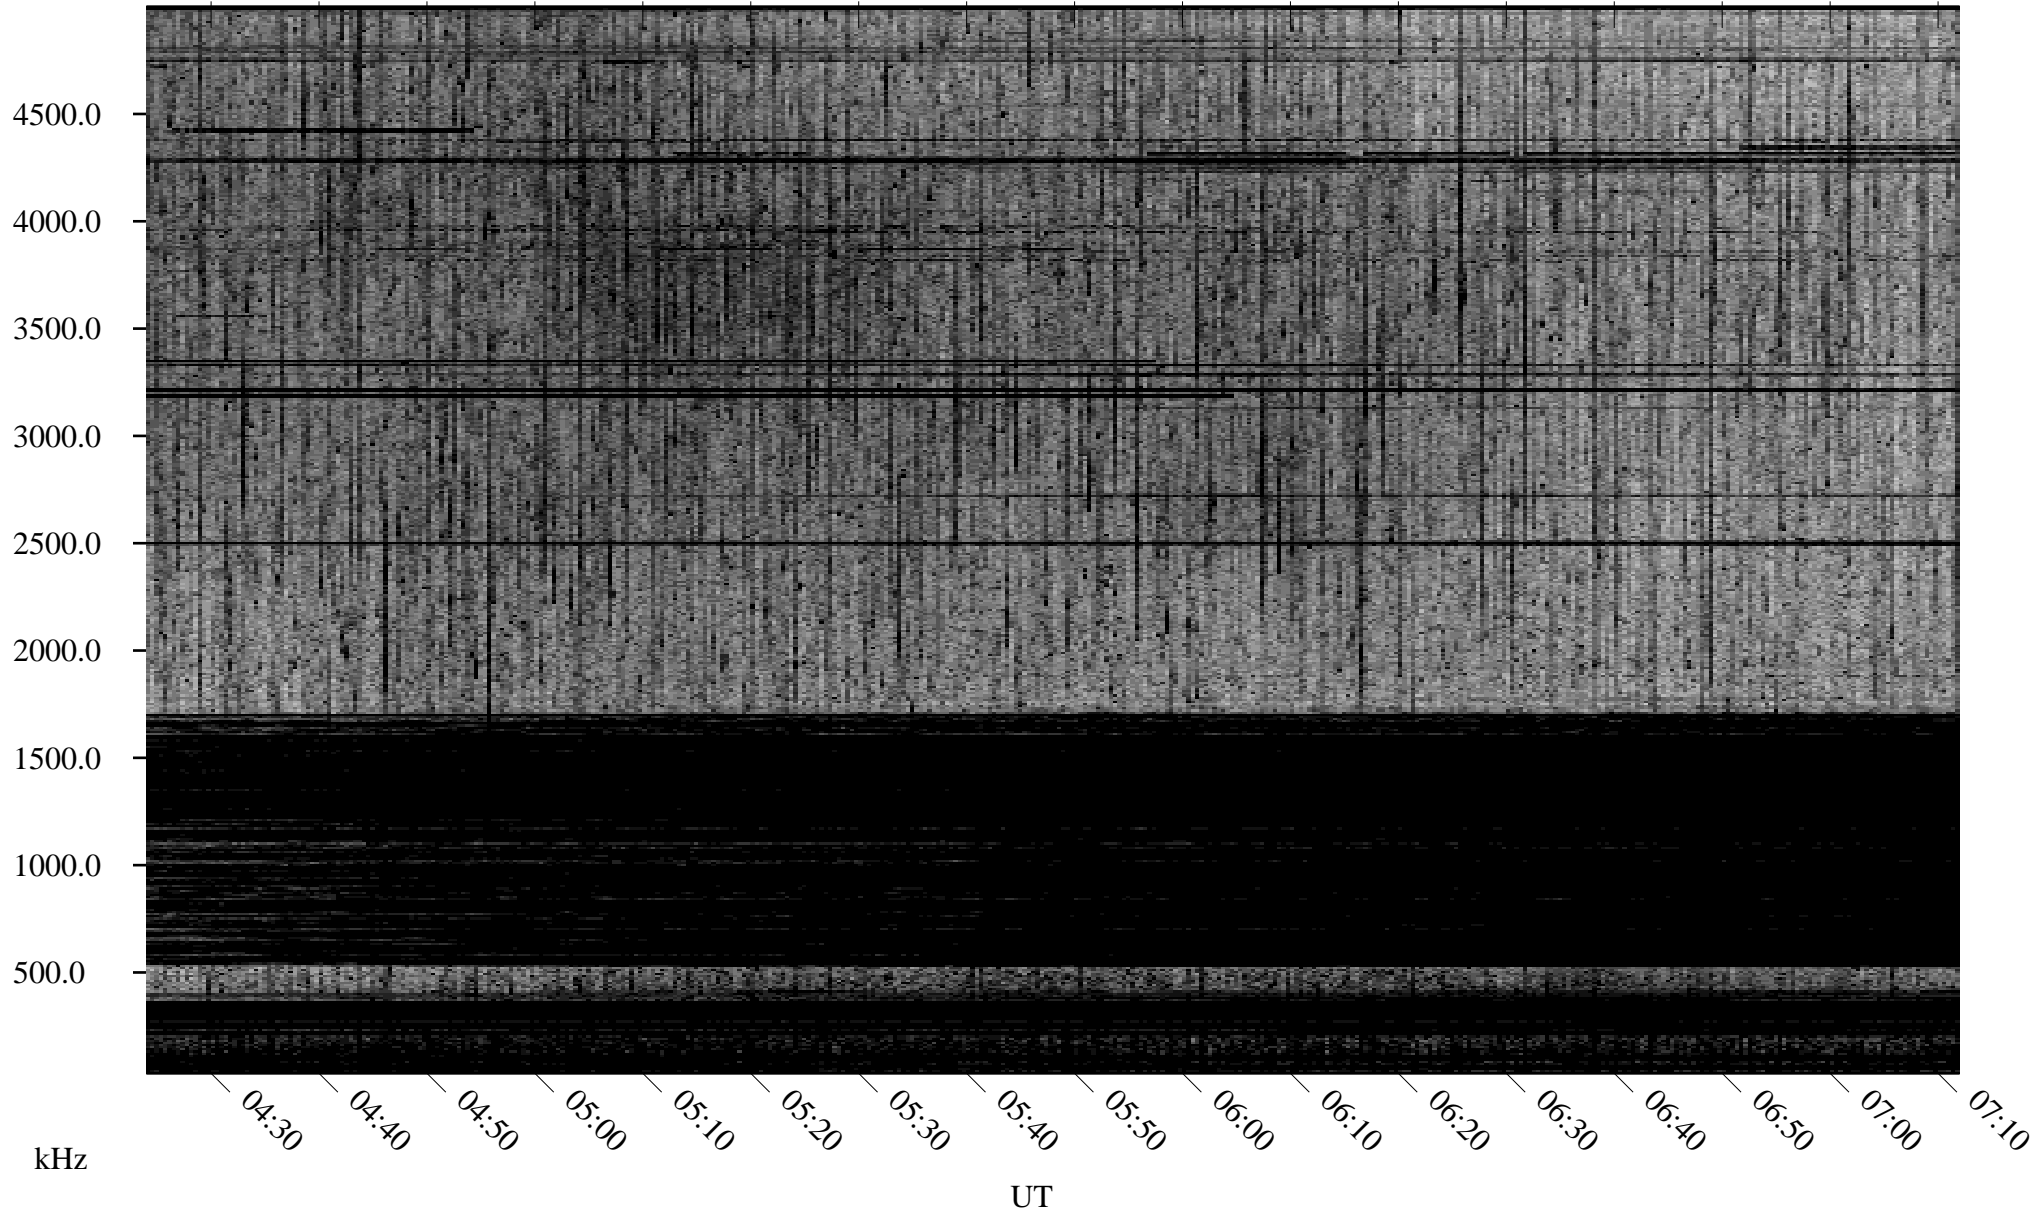

06/08/2008 Churchill, Manitoba

Linear Scale Black = 161 White = 15

ch08160l.r00SUm max_12

Page 1

06/08/2008 Churchill, Manitoba

Linear Scale Black = 161 White = 15

ch08160l.r00SUm max_12

Page 2

06/09/2008 Churchill, Manitoba

Linear Scale Black = 161 White = 15

ch08160l.r00SUm max_12

Page 3

06/09/2008 Churchill, Manitoba

Linear Scale Black = 161 White = 15

ch08160l.r00SUm max_12

Page 4

06/09/2008 Churchill, Manitoba

Linear Scale Black = 161 White = 15

ch08160l.r00SUm max_12

Page 5

06/09/2008 Churchill, Manitoba

Linear Scale Black = 161 White = 15

ch08160l.r00SUm max_12

Page 6

06/09/2008 Churchill, Manitoba

Linear Scale Black = 161 White = 15

ch08160l.r00SUm max_12

Page 7

06/09/2008 Churchill, Manitoba

Linear Scale Black = 161 White = 15

ch08160l.r00SUm max_12

Page 8