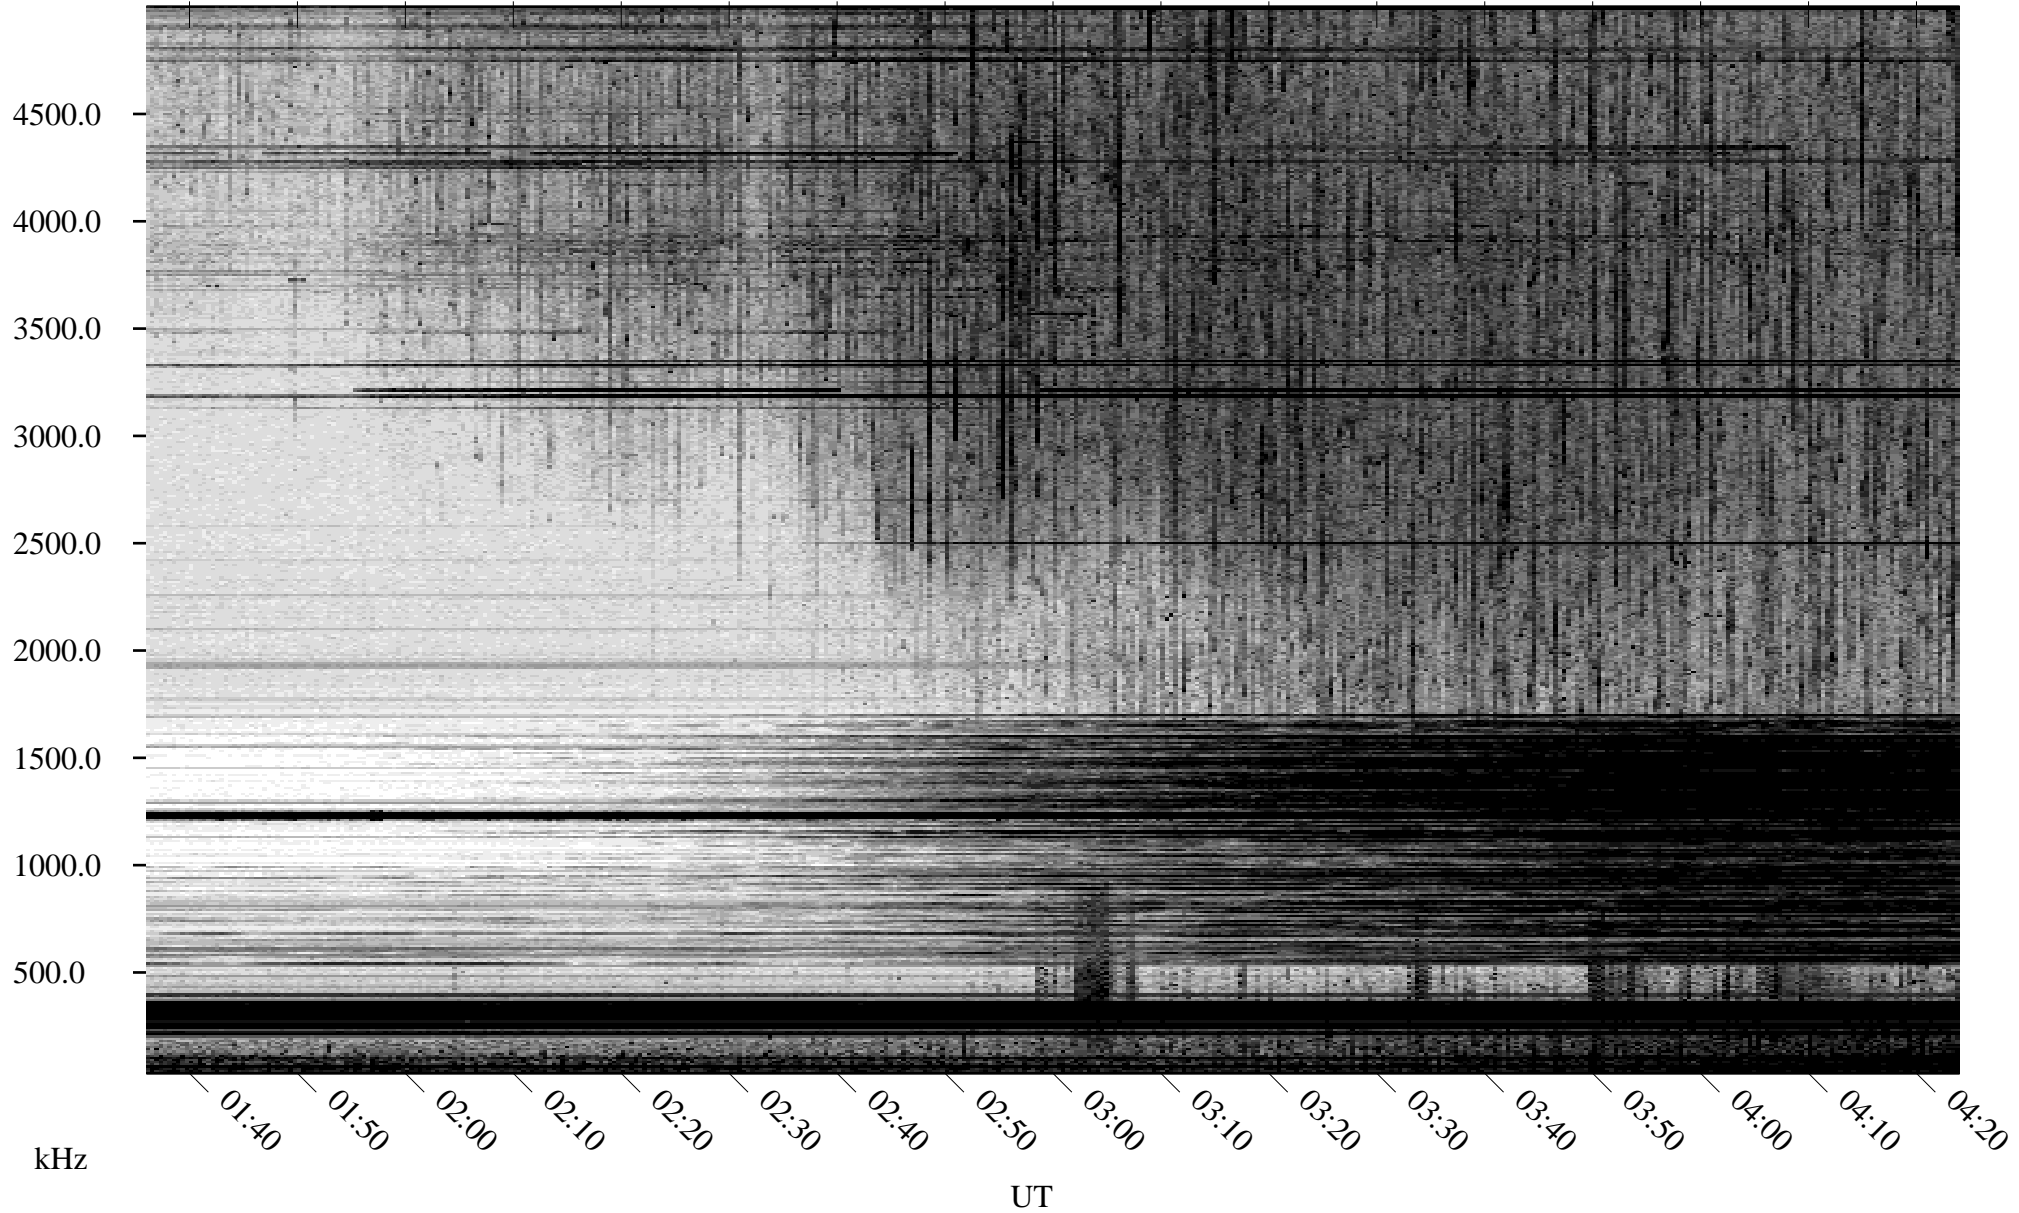

06/08/2008 Churchill, Manitoba

Linear Scale Black = 161 White = 15

ch08160l.r00SUm max_12

Page 1

06/08/2008 Churchill, Manitoba

Linear Scale Black = 161 White = 15

ch08160l.r00SUm max_12

Page 2

06/09/2008 Churchill, Manitoba

Linear Scale Black = 161 White = 15

ch08160l.r00SUm max_12

Page 3

06/09/2008 Churchill, Manitoba

Linear Scale Black = 161 White = 15

ch08160l.r00SUm max_12

Page 4

06/09/2008 Churchill, Manitoba

Linear Scale Black = 161 White = 15

ch08160l.r00SUm max_12

Page 5

06/09/2008 Churchill, Manitoba

Linear Scale Black = 161 White = 15

ch08160l.r00SUm max_12

Page 6

06/09/2008 Churchill, Manitoba

Linear Scale Black = 161 White = 15

ch08160l.r00SUm max_12

Page 7

06/09/2008 Churchill, Manitoba

Linear Scale Black = 161 White = 15

ch08160l.r00SUm max_12

Page 8