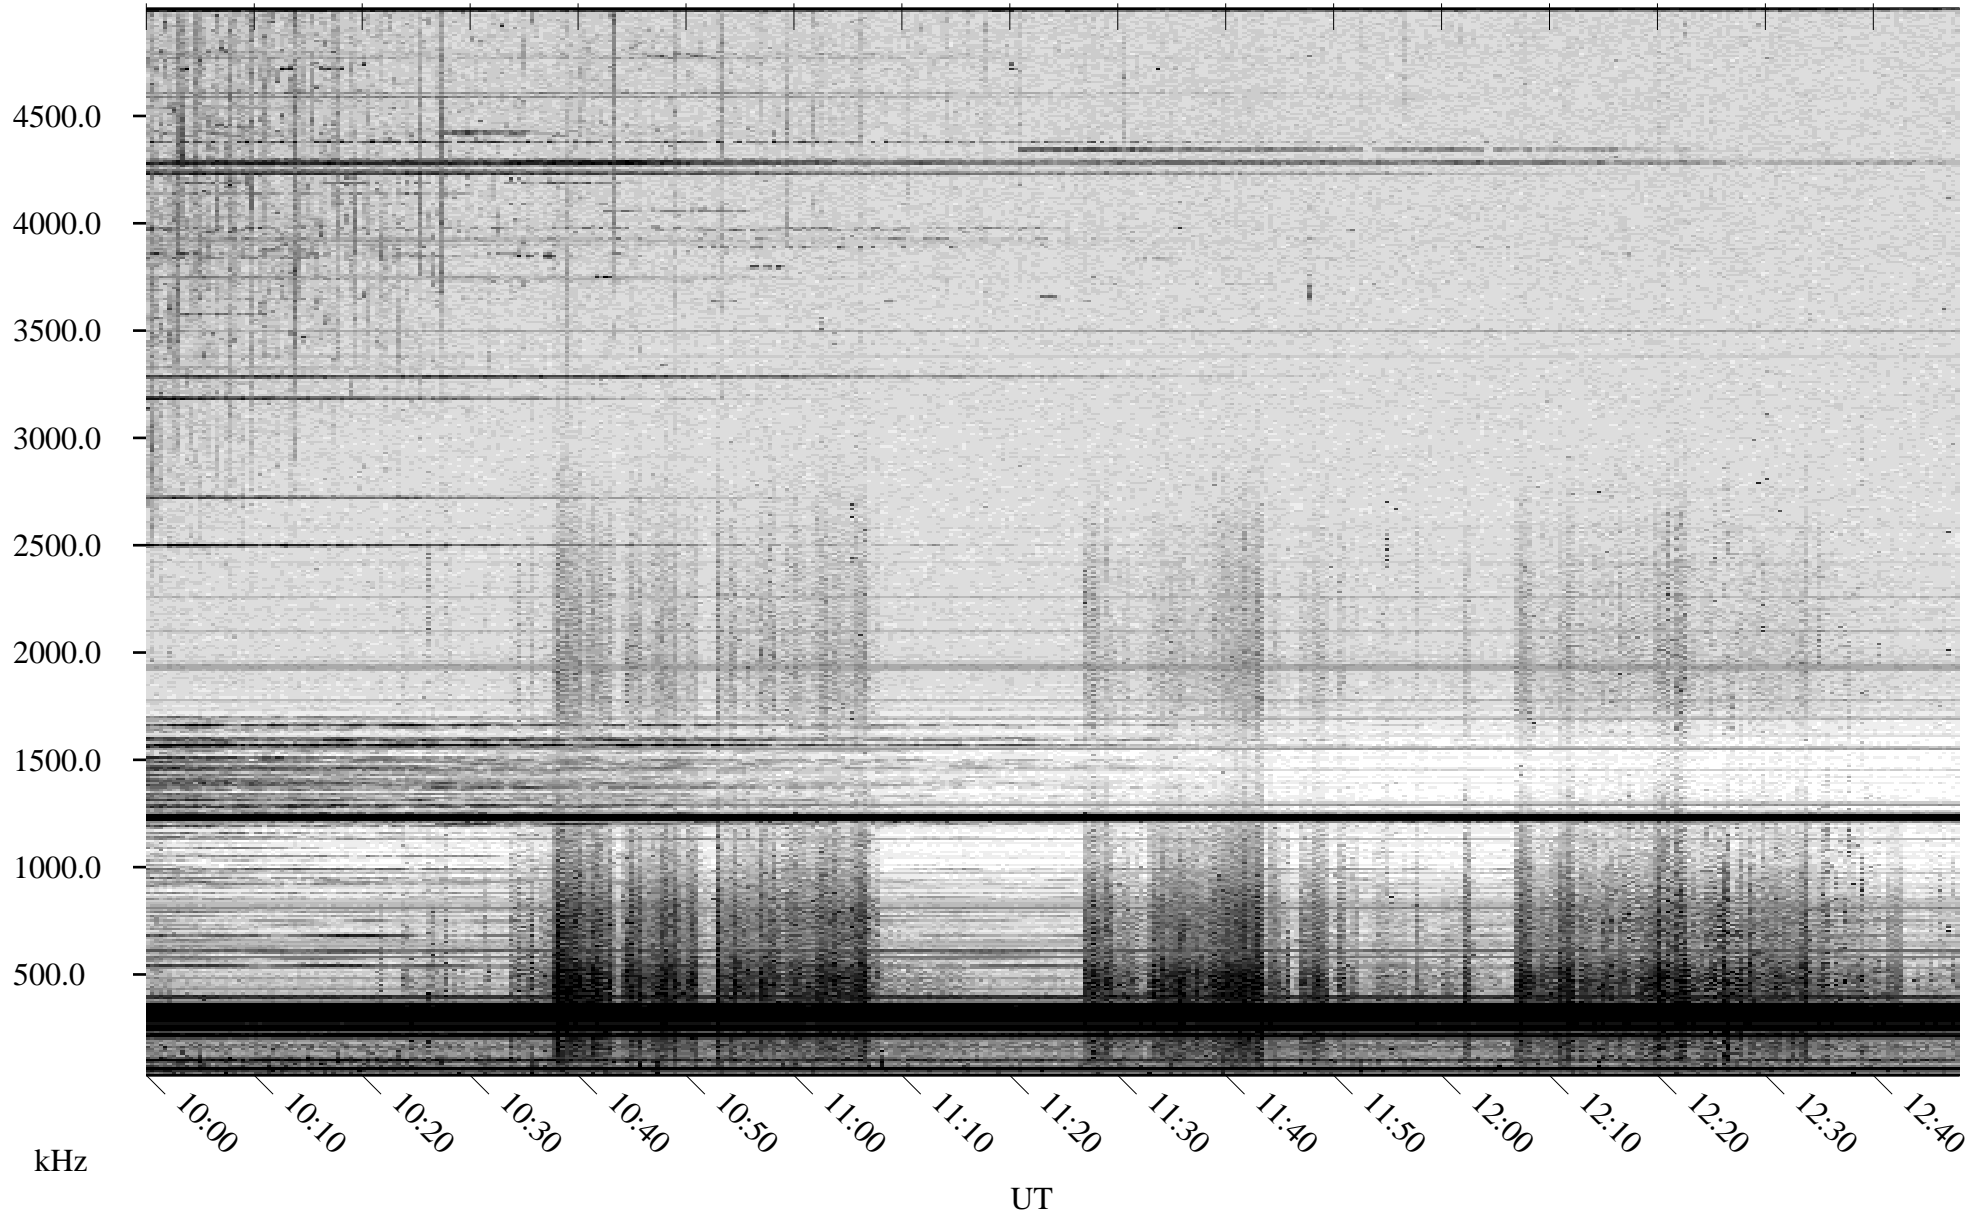

06/08/2008 Churchill, Manitoba

Linear Scale Black = 161 White = 15

ch08160l.r00SUm max_12

Page 1

06/08/2008 Churchill, Manitoba

Linear Scale Black = 161 White = 15

ch08160l.r00SUm max_12

Page 2

06/09/2008 Churchill, Manitoba

Linear Scale Black = 161 White = 15

ch08160l.r00SUm max_12

Page 3

06/09/2008 Churchill, Manitoba

Linear Scale Black = 161 White = 15

ch08160l.r00SUm max_12

Page 4

06/09/2008 Churchill, Manitoba

Linear Scale Black = 161 White = 15

ch08160l.r00SUm max_12

Page 5

06/09/2008 Churchill, Manitoba

Linear Scale Black = 161 White = 15

ch08160l.r00SUm max_12

Page 6

06/09/2008 Churchill, Manitoba

Linear Scale Black = 161 White = 15

ch08160l.r00SUm max_12

Page 7

06/09/2008 Churchill, Manitoba

Linear Scale Black = 161 White = 15

ch08160l.r00SUm max_12

Page 8