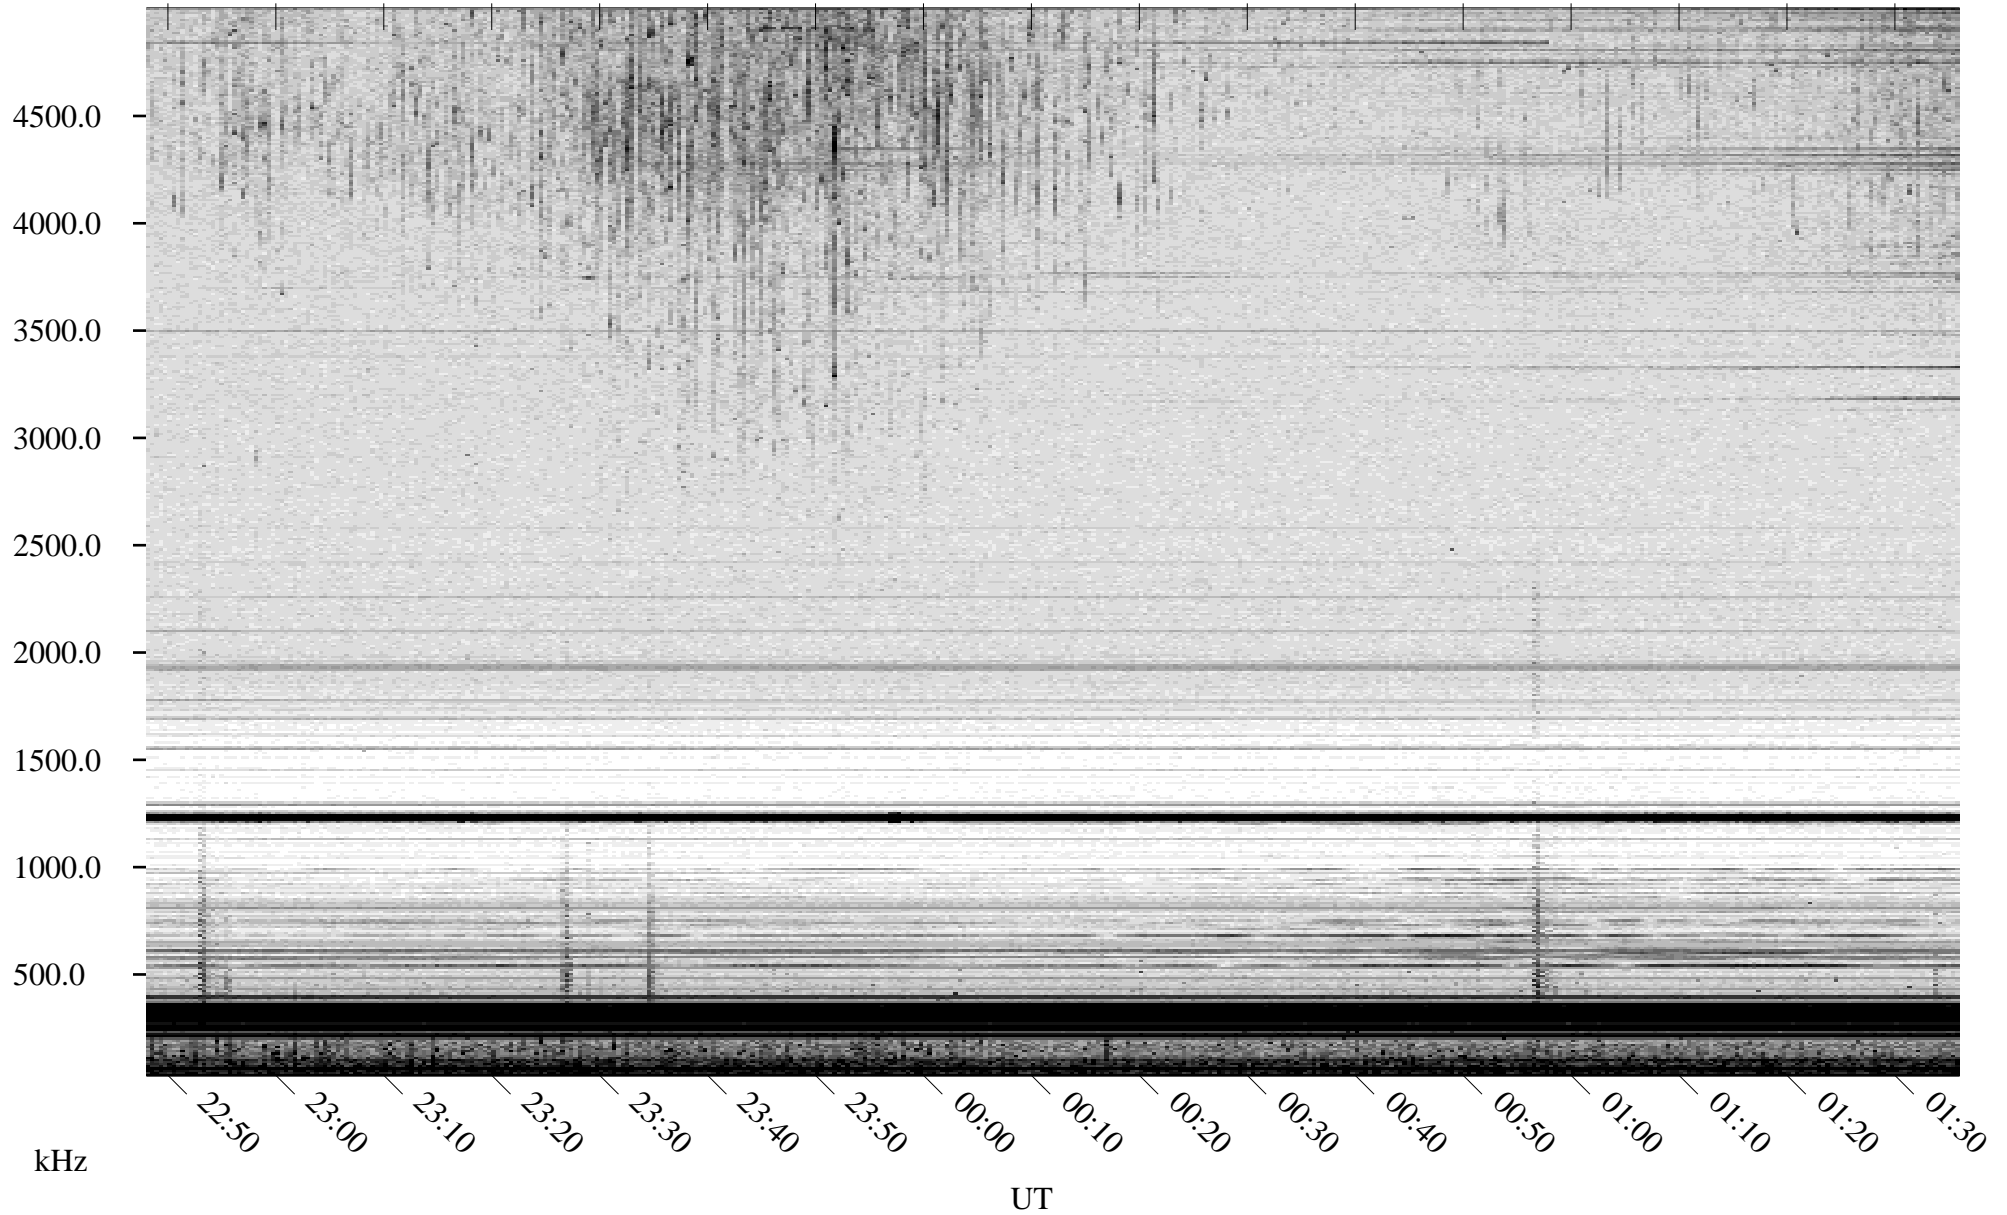

06/08/2008 Churchill, Manitoba

Linear Scale Black = 161 White = 15

ch08160l.r00SUm max_12

Page 1

06/08/2008 Churchill, Manitoba

Linear Scale Black = 161 White = 15

ch08160l.r00SUm max_12

Page 2

06/09/2008 Churchill, Manitoba

Linear Scale Black = 161 White = 15

ch08160l.r00SUm max_12

Page 3

06/09/2008 Churchill, Manitoba

Linear Scale Black = 161 White = 15

ch08160l.r00SUm max_12

Page 4

06/09/2008 Churchill, Manitoba

Linear Scale Black = 161 White = 15

ch08160l.r00SUm max_12

Page 5

06/09/2008 Churchill, Manitoba

Linear Scale Black = 161 White = 15

ch08160l.r00SUm max_12

Page 6

06/09/2008 Churchill, Manitoba

Linear Scale Black = 161 White = 15

ch08160l.r00SUm max_12

Page 7

06/09/2008 Churchill, Manitoba

Linear Scale Black = 161 White = 15

ch08160l.r00SUm max_12

Page 8