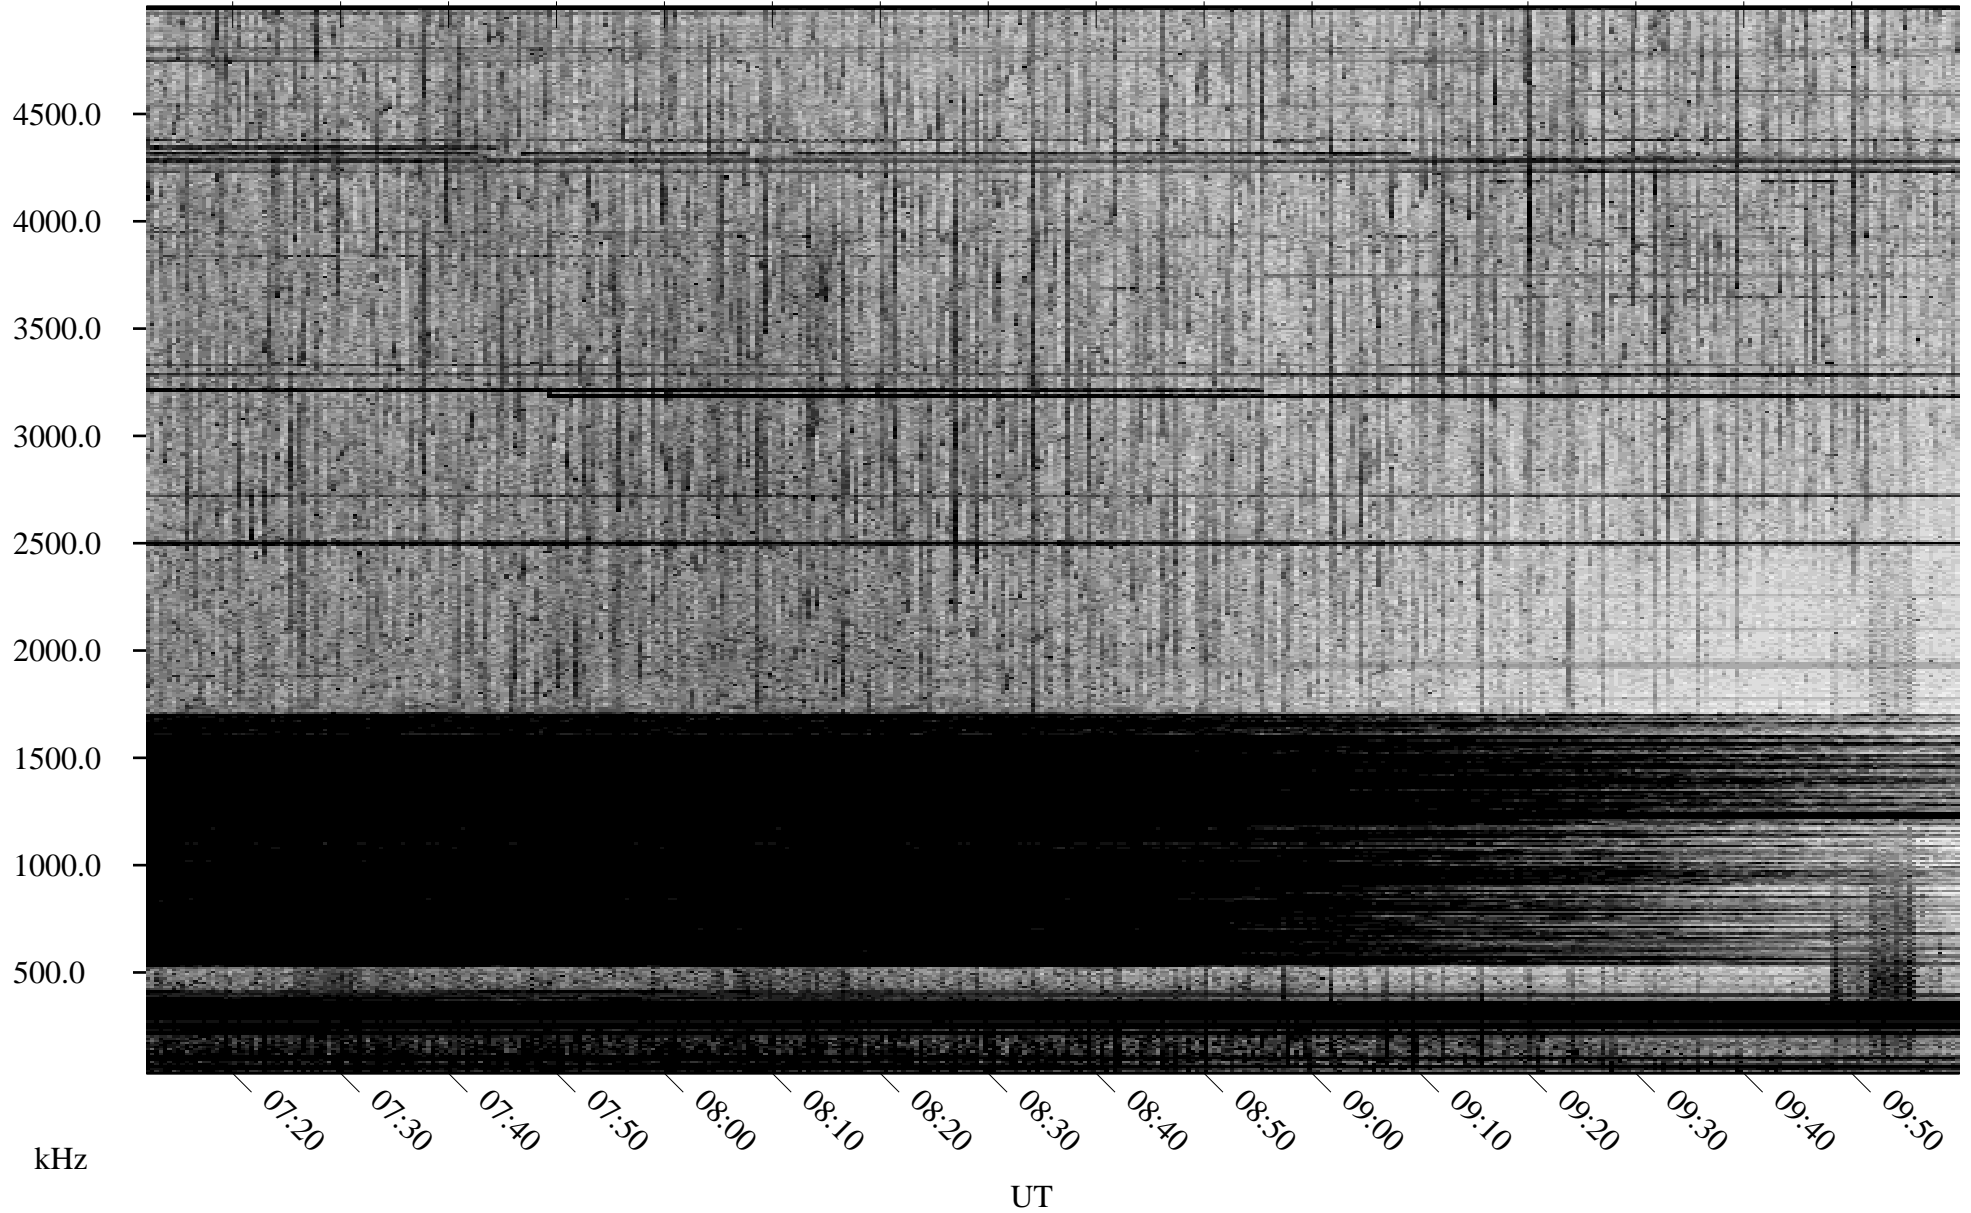

06/08/2008 Churchill, Manitoba

Linear Scale Black = 161 White = 15

ch08160l.r00SUm max_12

Page 1

06/08/2008 Churchill, Manitoba

Linear Scale Black = 161 White = 15

ch08160l.r00SUm max_12

Page 2

06/09/2008 Churchill, Manitoba

Linear Scale Black = 161 White = 15

ch08160l.r00SUm max_12

Page 3

06/09/2008 Churchill, Manitoba

Linear Scale Black = 161 White = 15

ch08160l.r00SUm max_12

Page 4

06/09/2008 Churchill, Manitoba

Linear Scale Black = 161 White = 15

ch08160l.r00SUm max_12

Page 5

06/09/2008 Churchill, Manitoba

Linear Scale Black = 161 White = 15

ch08160l.r00SUm max_12

Page 6

06/09/2008 Churchill, Manitoba

Linear Scale Black = 161 White = 15

ch08160l.r00SUm max_12

Page 7

06/09/2008 Churchill, Manitoba

Linear Scale Black = 161 White = 15

ch08160l.r00SUm max_12

Page 8