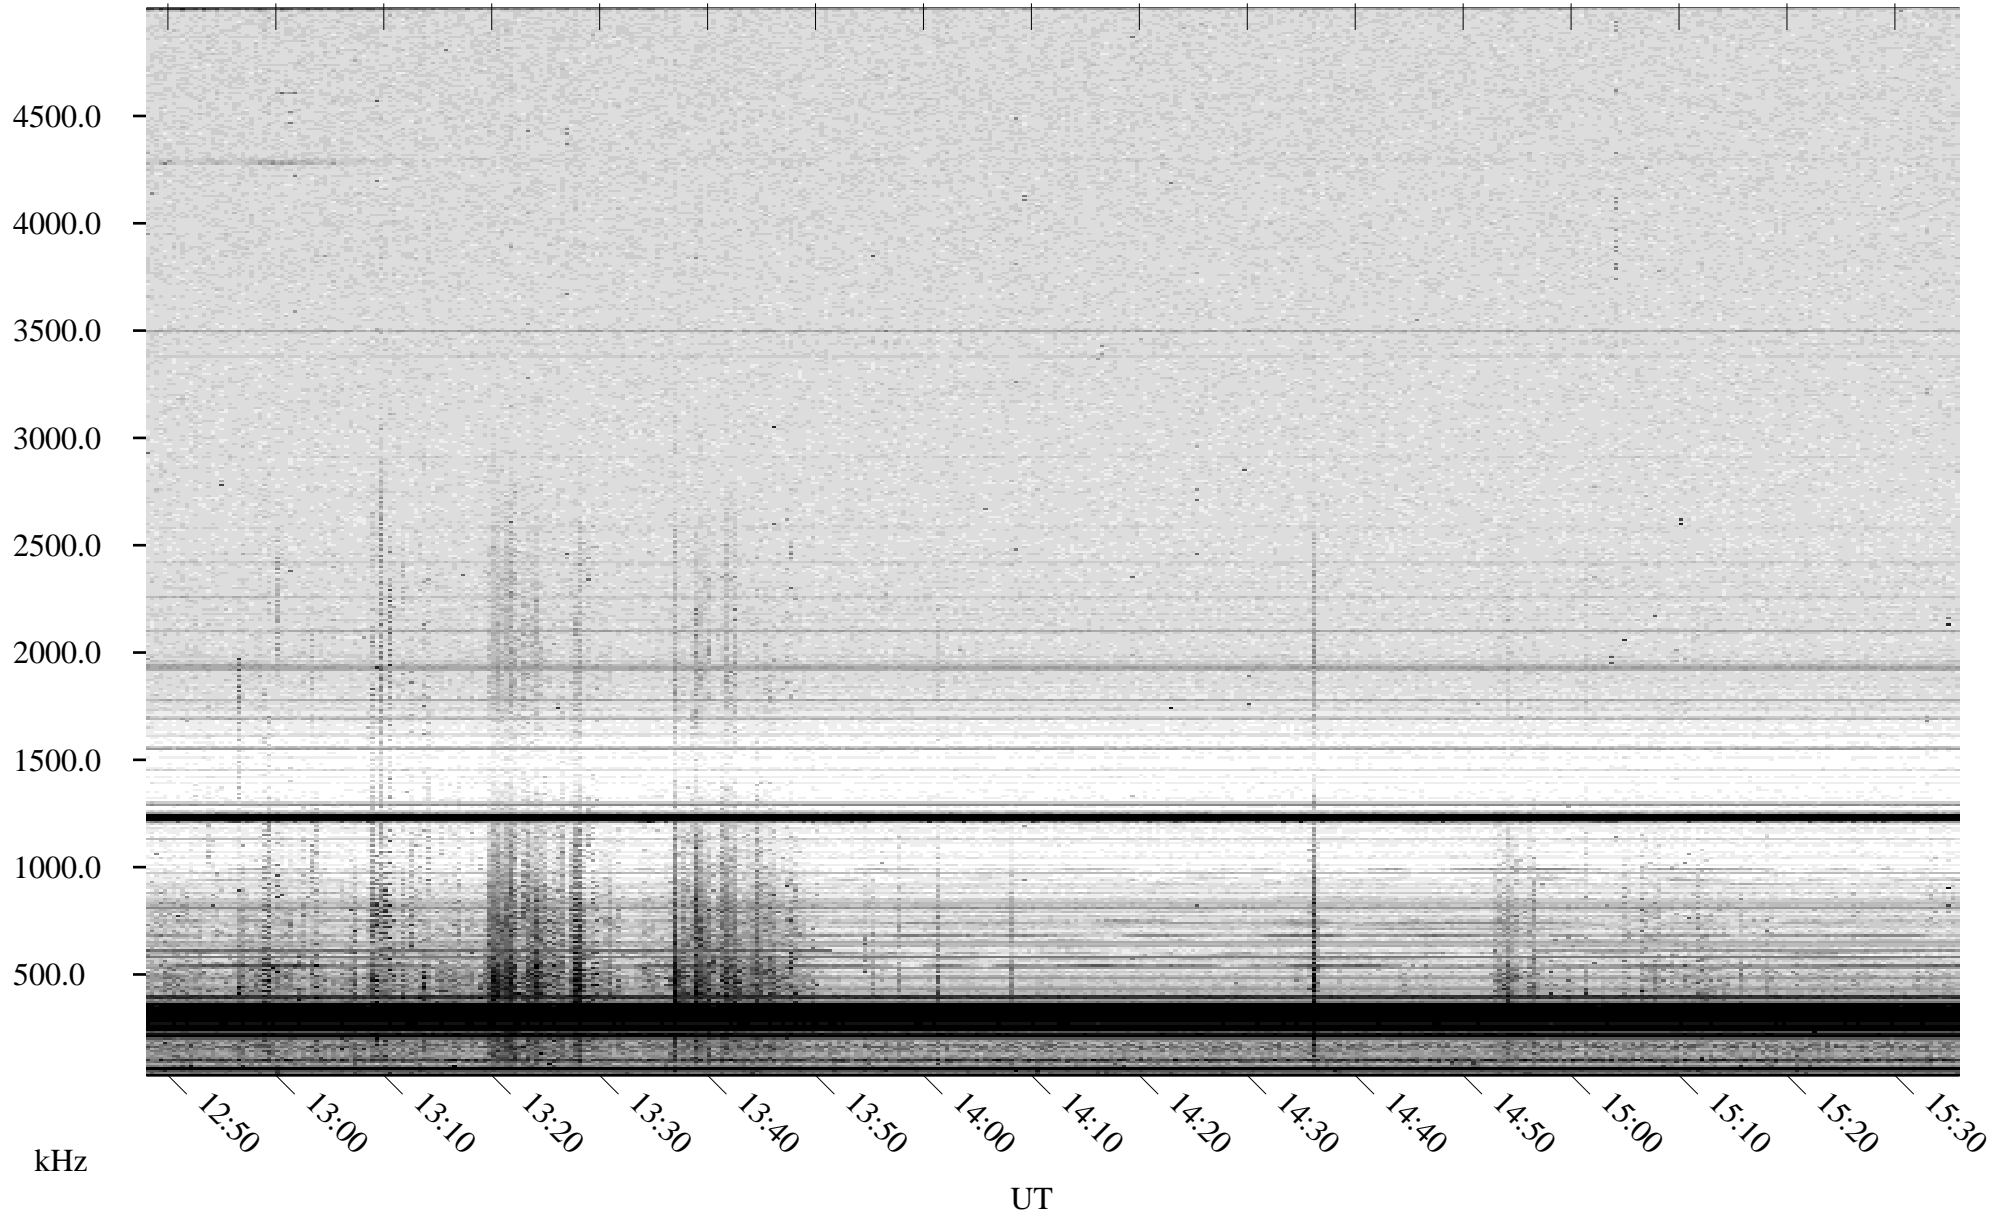

06/08/2008 Churchill, Manitoba

Linear Scale Black = 161 White = 15

ch08160l.r00SUm max_12

Page 1

06/08/2008 Churchill, Manitoba

Linear Scale Black = 161 White = 15

ch08160l.r00SUm max_12

Page 2

06/09/2008 Churchill, Manitoba

Linear Scale Black = 161 White = 15

ch08160l.r00SUm max_12

Page 3

06/09/2008 Churchill, Manitoba

Linear Scale Black = 161 White = 15

ch08160l.r00SUm max_12

Page 4

06/09/2008 Churchill, Manitoba

Linear Scale Black = 161 White = 15

ch08160l.r00SUm max_12

Page 5

06/09/2008 Churchill, Manitoba

Linear Scale Black = 161 White = 15

ch08160l.r00SUm max_12

Page 6

06/09/2008 Churchill, Manitoba

Linear Scale Black = 161 White = 15

ch08160l.r00SUm max_12

Page 7

06/09/2008 Churchill, Manitoba

Linear Scale Black = 161 White = 15

ch08160l.r00SUm max_12

Page 8