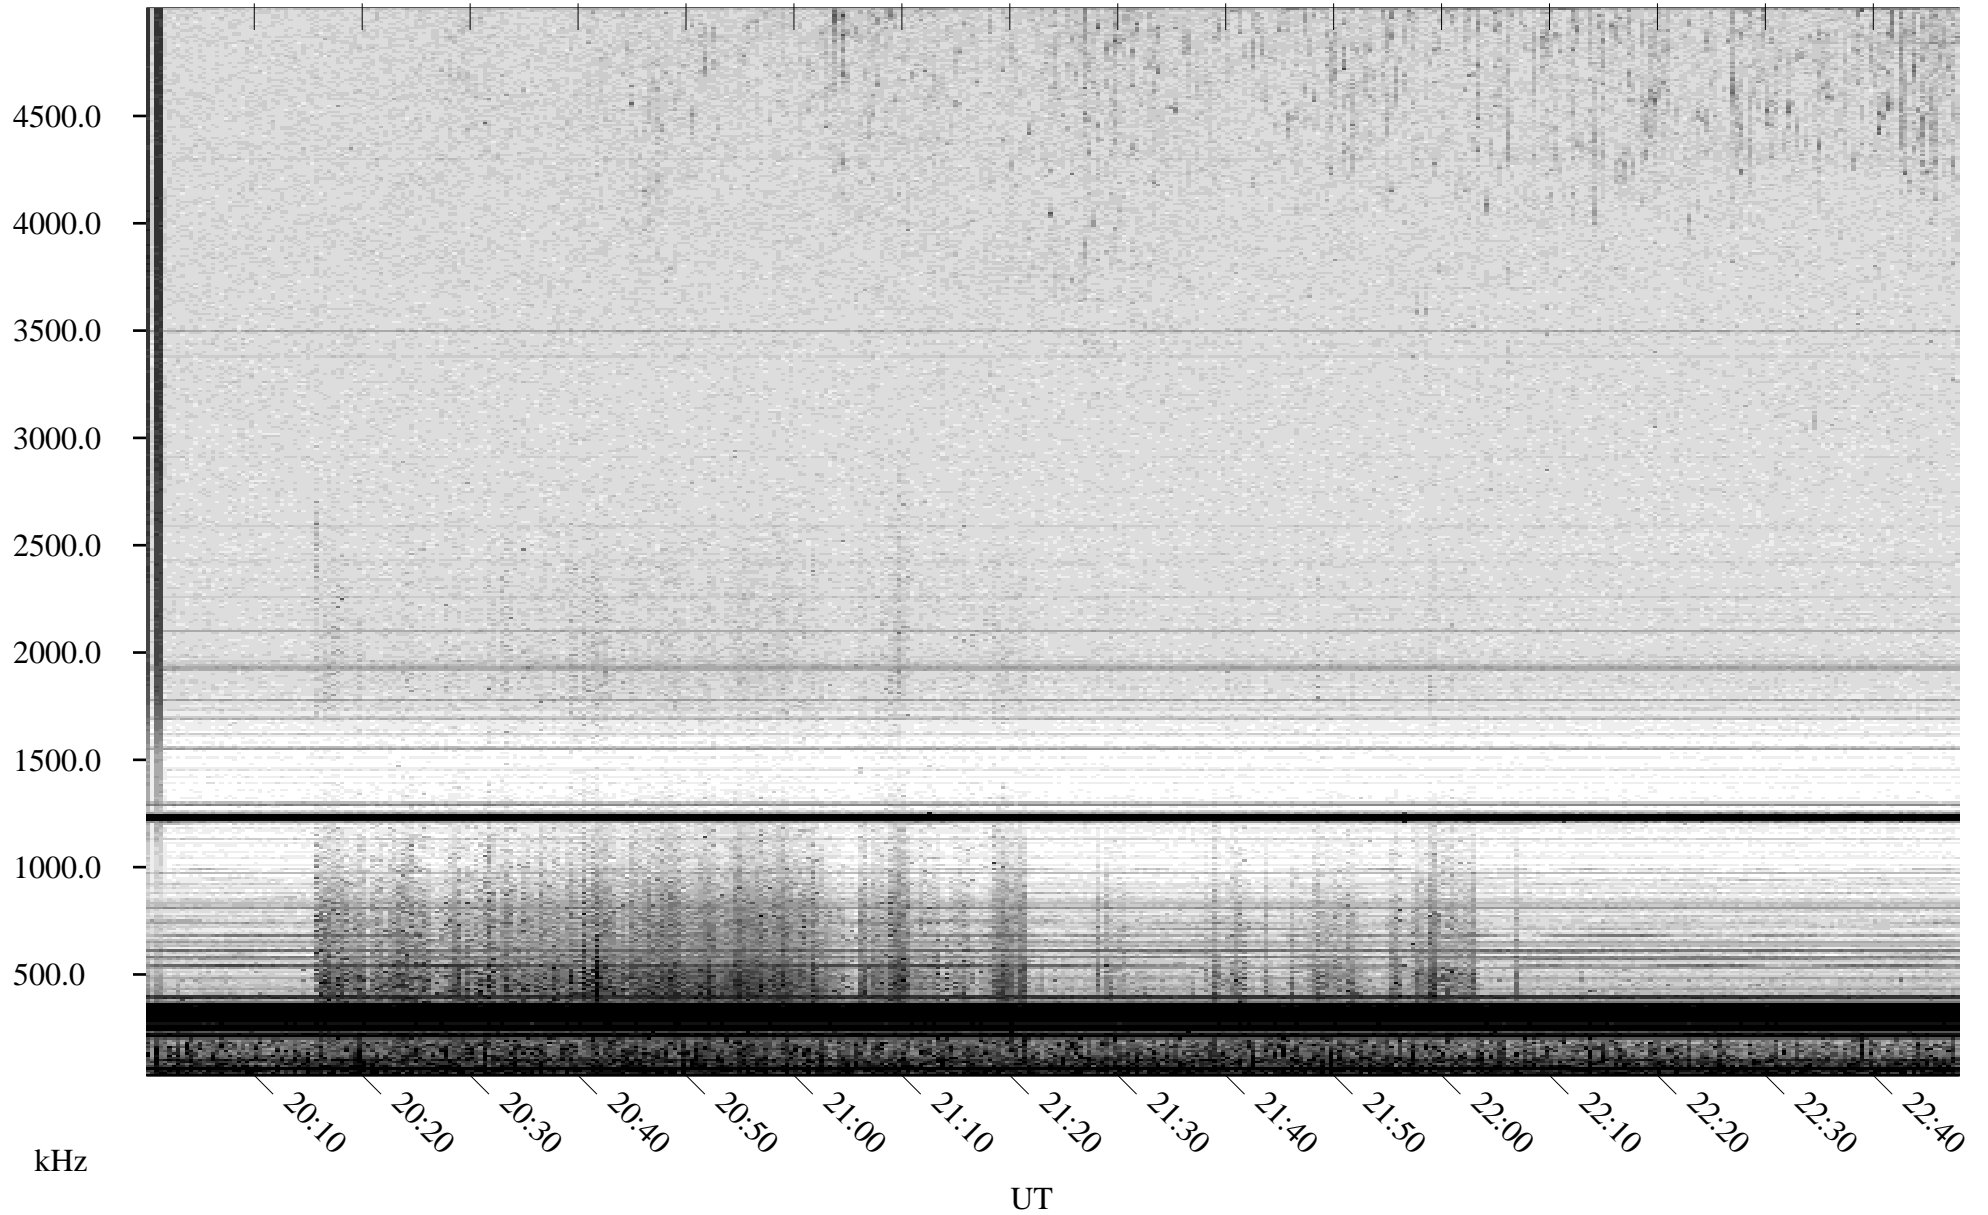

06/08/2008 Churchill, Manitoba

Linear Scale Black = 161 White = 15

ch08160l.r00SUm max_12

Page 1

06/08/2008 Churchill, Manitoba

Linear Scale Black = 161 White = 15

ch08160l.r00SUm max_12

Page 2

06/09/2008 Churchill, Manitoba

Linear Scale Black = 161 White = 15

ch08160l.r00SUm max_12

Page 3

06/09/2008 Churchill, Manitoba

Linear Scale Black = 161 White = 15

ch08160l.r00SUm max_12

Page 4

06/09/2008 Churchill, Manitoba

Linear Scale Black = 161 White = 15

ch08160l.r00SUm max_12

Page 5

06/09/2008 Churchill, Manitoba

Linear Scale Black = 161 White = 15

ch08160l.r00SUm max_12

Page 6

06/09/2008 Churchill, Manitoba

Linear Scale Black = 161 White = 15

ch08160l.r00SUm max_12

Page 7

06/09/2008 Churchill, Manitoba

Linear Scale Black = 161 White = 15

ch08160l.r00SUm max_12

Page 8