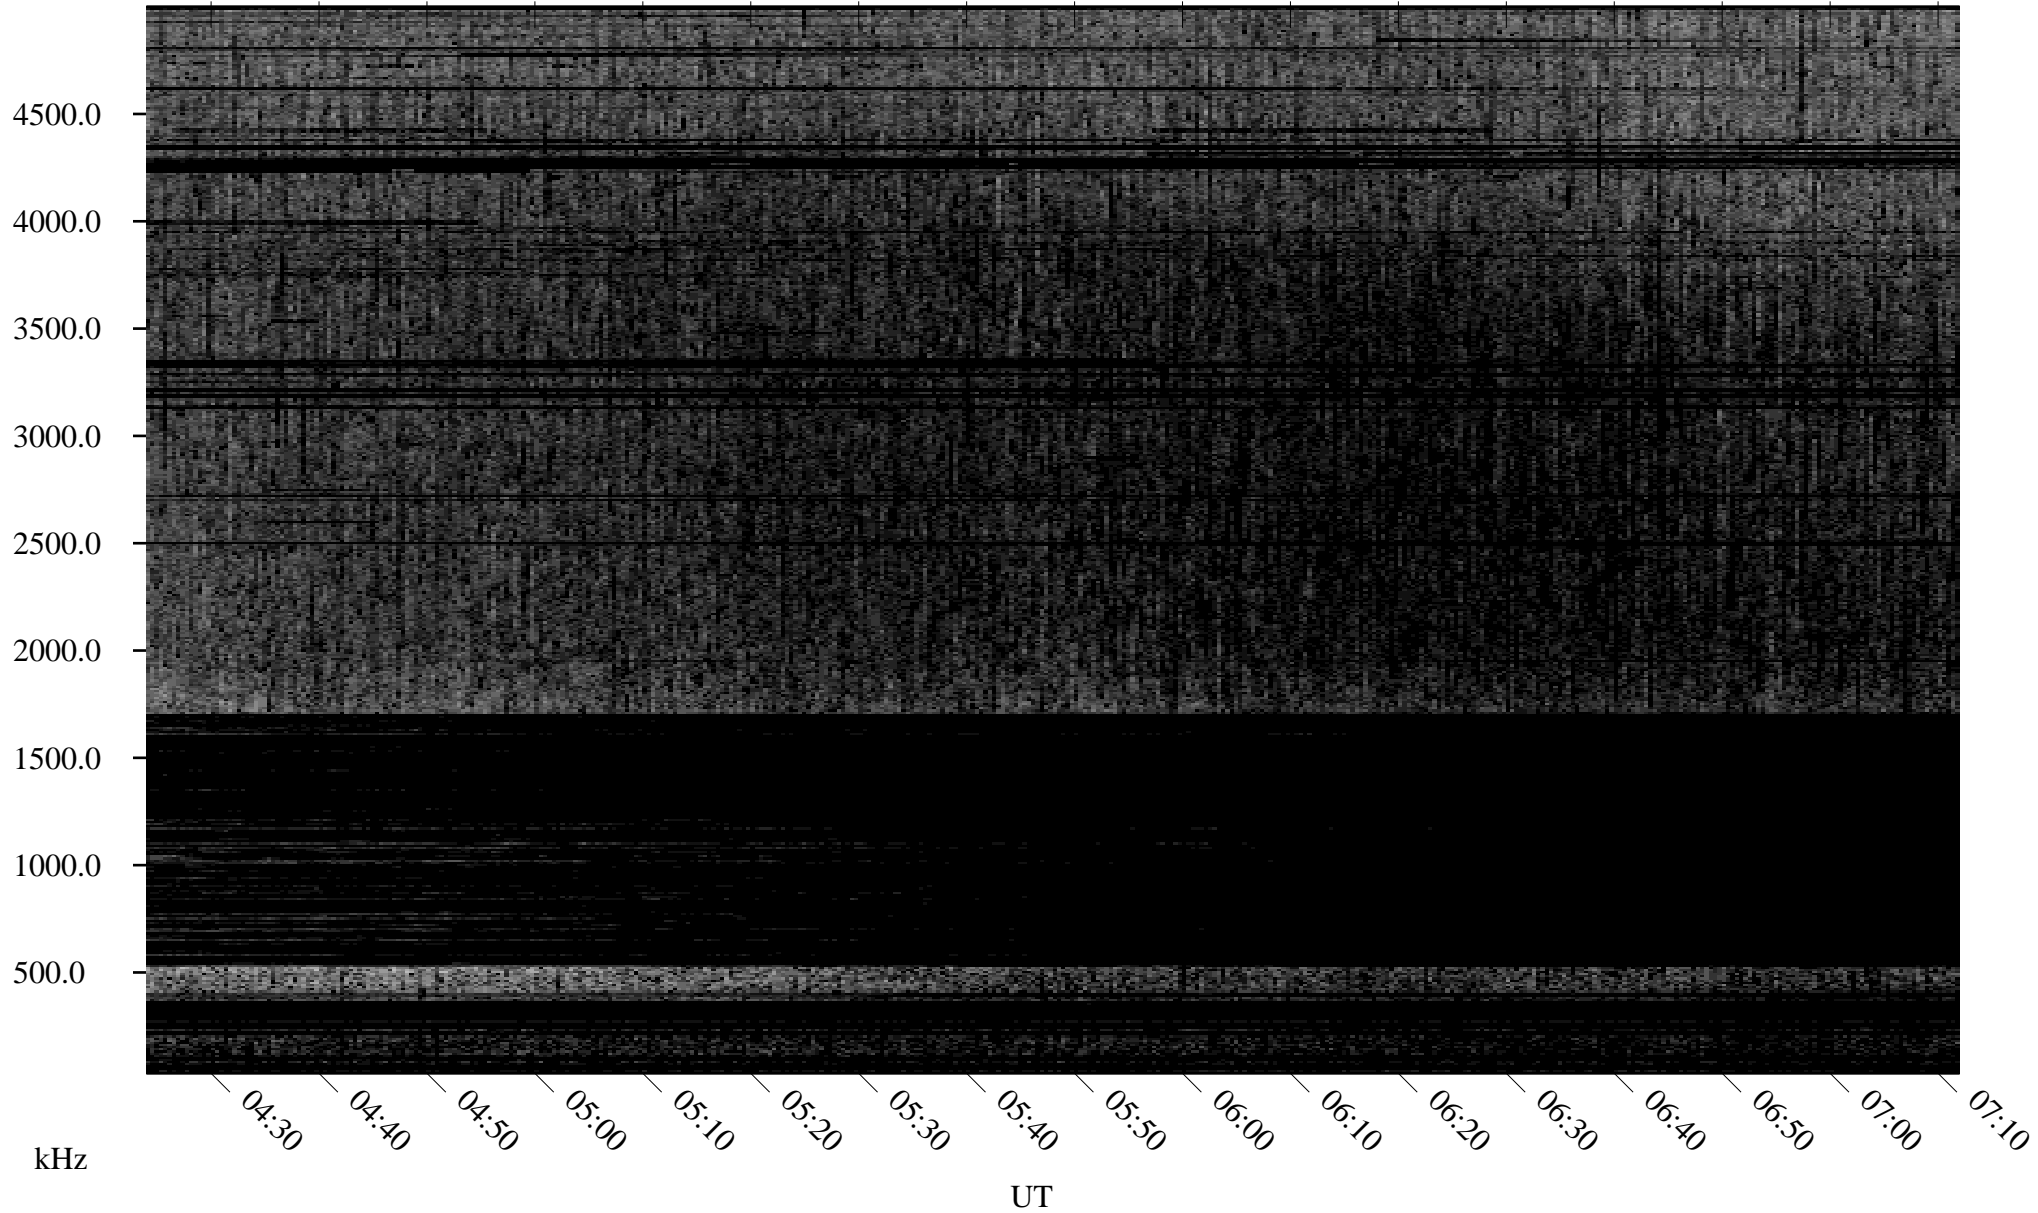

06/09/2008 Churchill, Manitoba

Linear Scale Black = 161 White = 15

ch081611.r00SUm max_12

Page 1

06/09/2008 Churchill, Manitoba

Linear Scale Black = 161 White = 15

ch081611.r00SUm max_12

Page 2

06/10/2008 Churchill, Manitoba

Linear Scale Black = 161 White = 15

ch081611.r00SUm max_12

Page 3

06/10/2008 Churchill, Manitoba

Linear Scale Black = 161 White = 15

ch081611.r00SUm max_12

Page 4

06/10/2008 Churchill, Manitoba

Linear Scale Black = 161 White = 15

ch081611.r00SUm max_12

Page 5

06/10/2008 Churchill, Manitoba

Linear Scale Black = 161 White = 15

ch081611.r00SUm max_12

Page 6

06/10/2008 Churchill, Manitoba

Linear Scale Black = 161 White = 15

ch081611.r00SUm max_12

Page 7

06/10/2008 Churchill, Manitoba

Linear Scale Black = 161 White = 15

ch081611.r00SUm max_12

Page 8