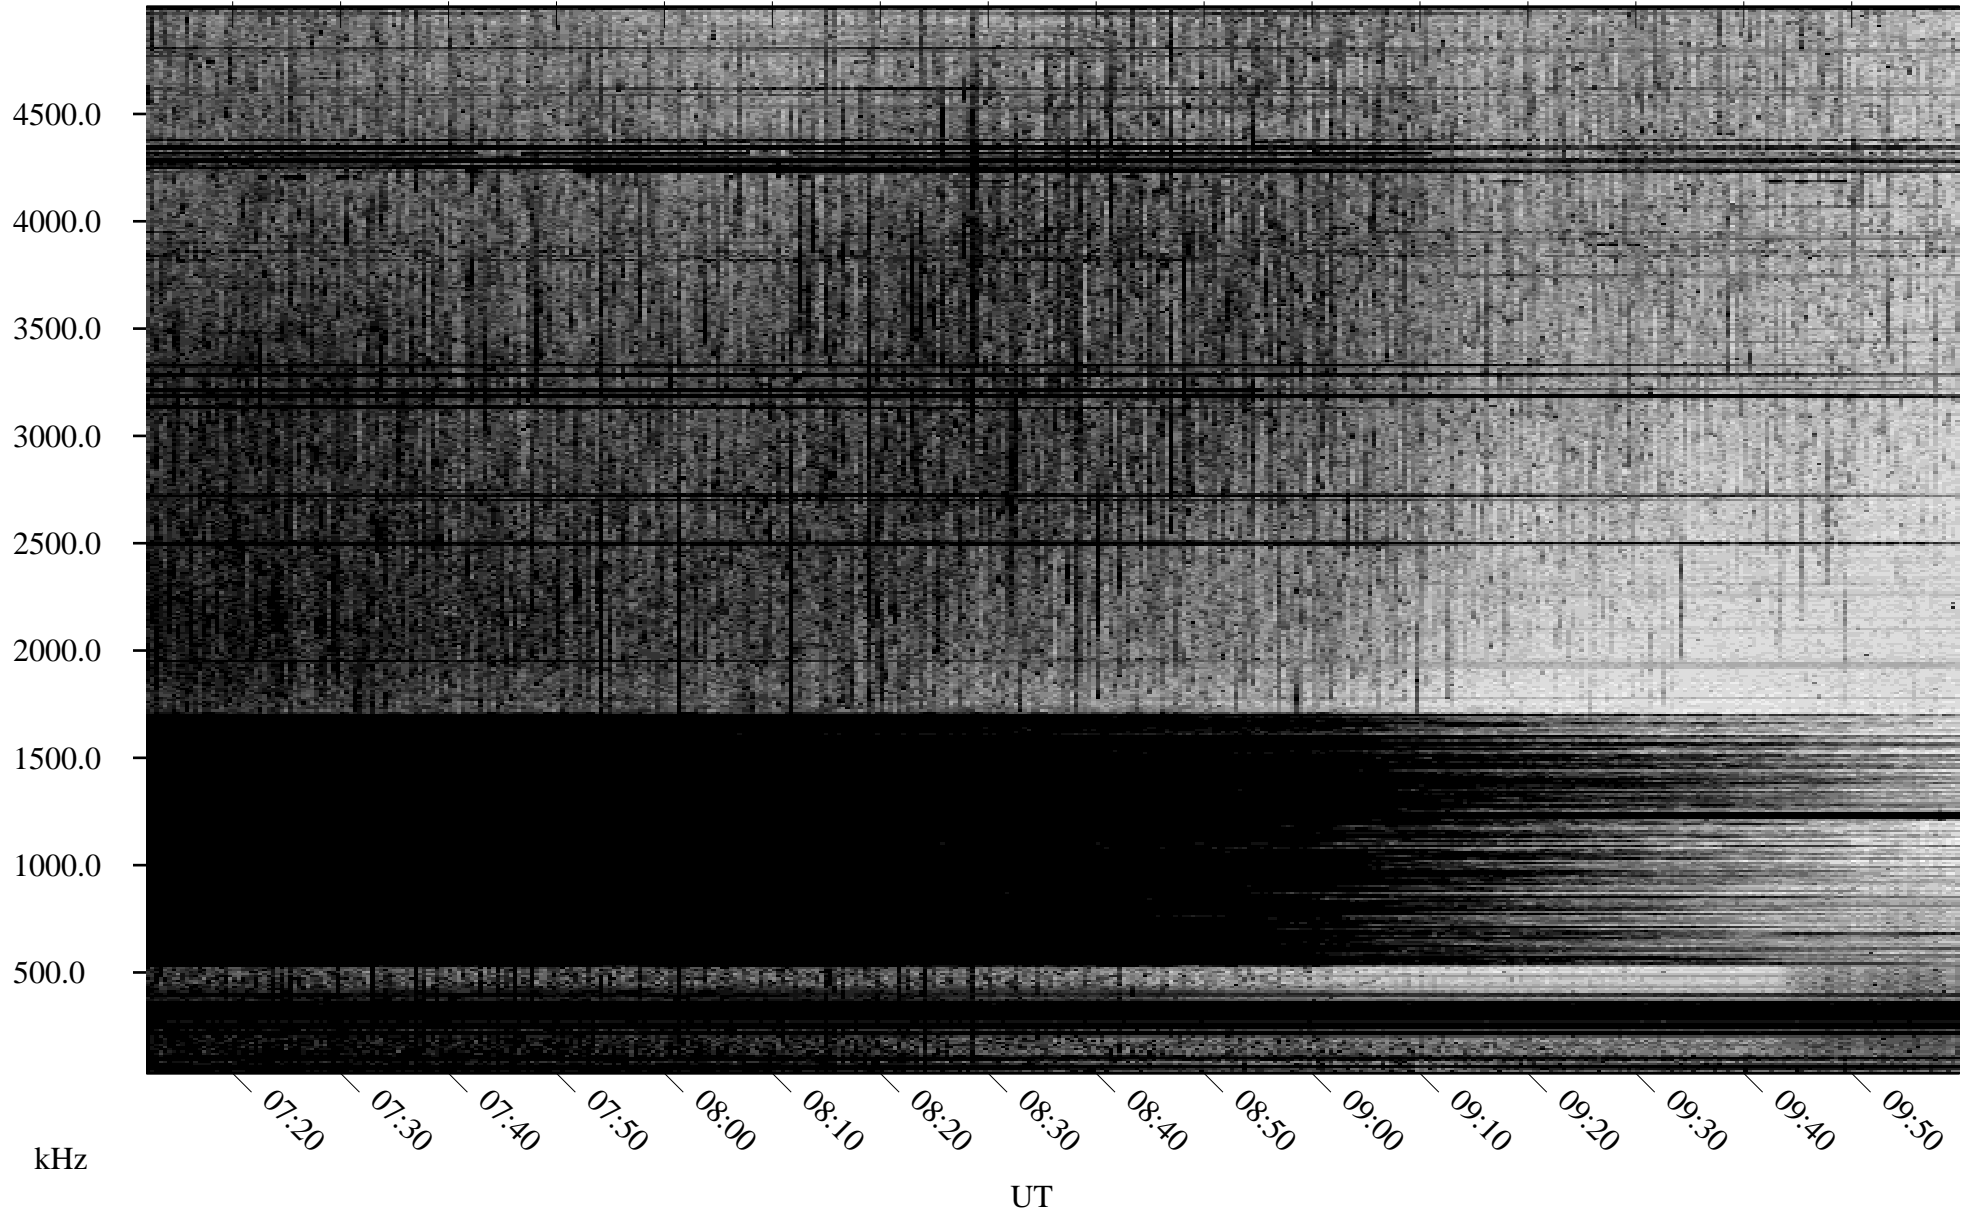

06/09/2008 Churchill, Manitoba

Linear Scale Black = 161 White = 15

ch081611.r00SUm max_12

Page 1

06/09/2008 Churchill, Manitoba

Linear Scale Black = 161 White = 15

ch081611.r00SUm max_12

Page 2

06/10/2008 Churchill, Manitoba

Linear Scale Black = 161 White = 15

ch081611.r00SUm max_12

Page 3

06/10/2008 Churchill, Manitoba

Linear Scale Black = 161 White = 15

ch081611.r00SUm max_12

Page 4

06/10/2008 Churchill, Manitoba

Linear Scale Black = 161 White = 15

ch081611.r00SUm max_12

Page 5

06/10/2008 Churchill, Manitoba

Linear Scale Black = 161 White = 15

ch081611.r00SUm max_12

Page 6

06/10/2008 Churchill, Manitoba

Linear Scale Black = 161 White = 15

ch081611.r00SUm max_12

Page 7

06/10/2008 Churchill, Manitoba

Linear Scale Black = 161 White = 15

ch081611.r00SUm max_12

Page 8