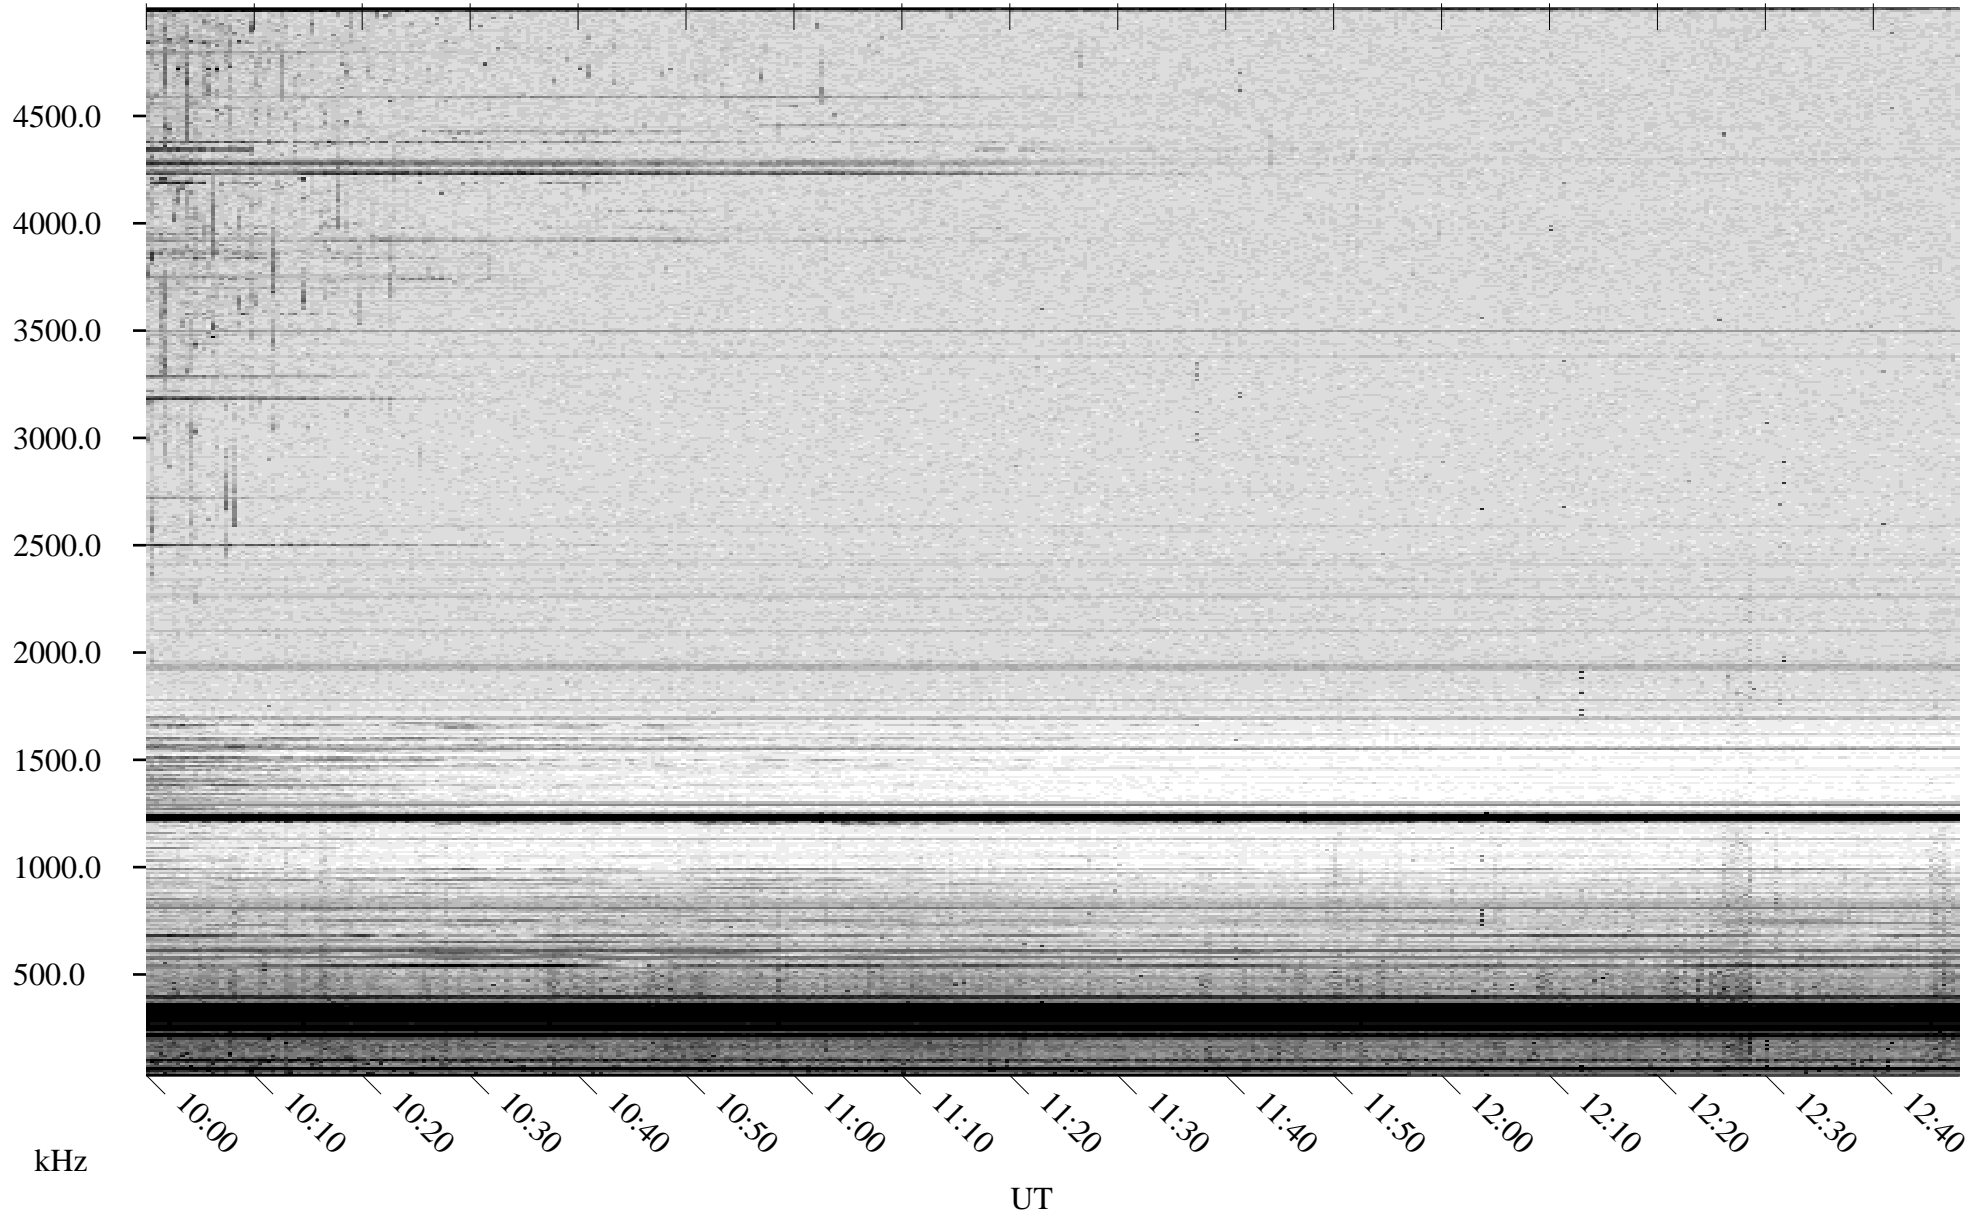

06/09/2008 Churchill, Manitoba

Linear Scale Black = 161 White = 15

ch081611.r00SUm max_12

Page 1

06/09/2008 Churchill, Manitoba

Linear Scale Black = 161 White = 15

ch081611.r00SUm max_12

Page 2

06/10/2008 Churchill, Manitoba

Linear Scale Black = 161 White = 15

ch081611.r00SUm max_12

Page 3

06/10/2008 Churchill, Manitoba

Linear Scale Black = 161 White = 15

ch081611.r00SUm max_12

Page 4

06/10/2008 Churchill, Manitoba

Linear Scale Black = 161 White = 15

ch081611.r00SUm max_12

Page 5

06/10/2008 Churchill, Manitoba

Linear Scale Black = 161 White = 15

ch081611.r00SUm max_12

Page 6

06/10/2008 Churchill, Manitoba

Linear Scale Black = 161 White = 15

ch081611.r00SUm max_12

Page 7

06/10/2008 Churchill, Manitoba

Linear Scale Black = 161 White = 15

ch081611.r00SUm max_12

Page 8