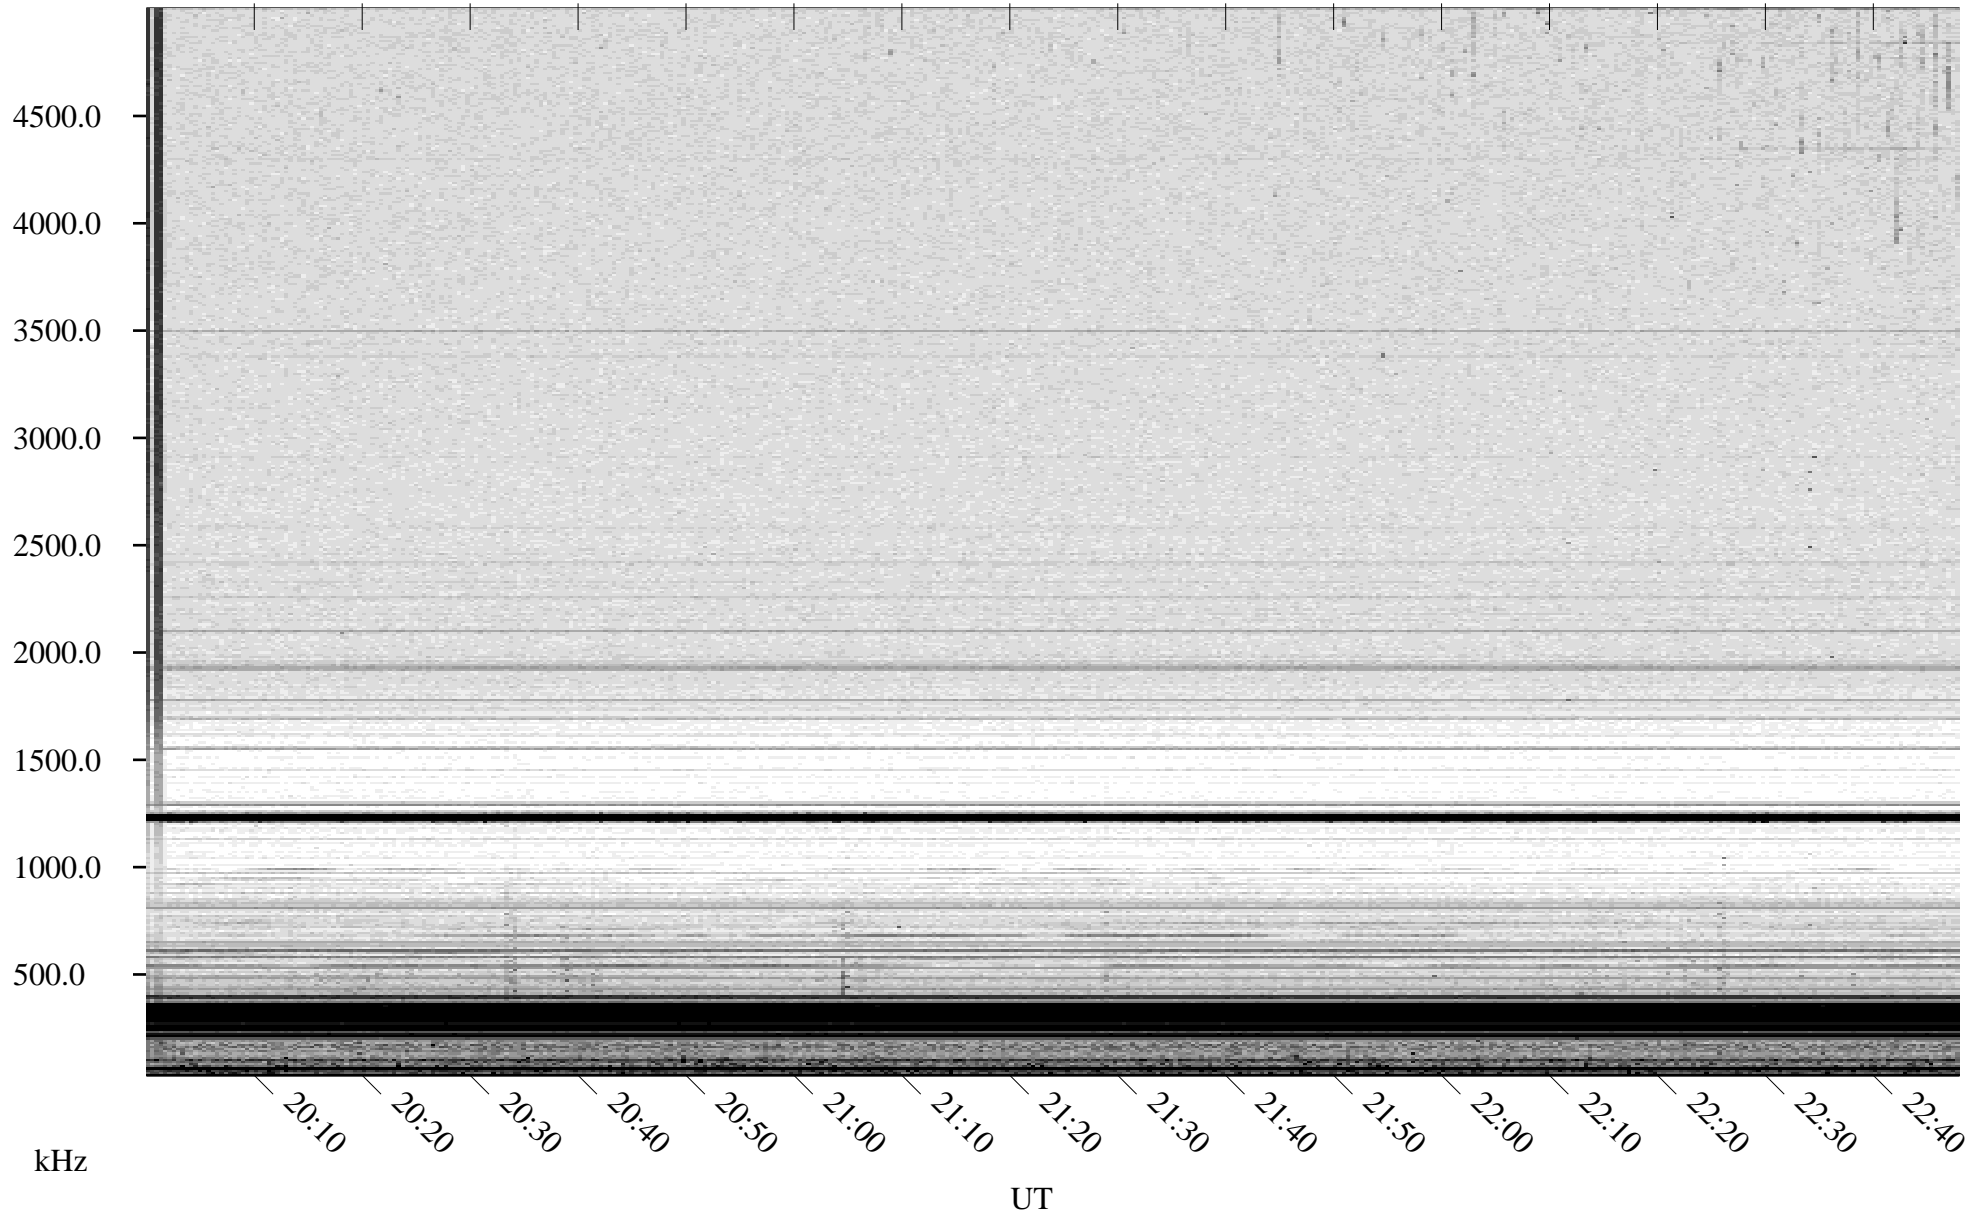

06/09/2008 Churchill, Manitoba

Linear Scale Black = 161 White = 15

ch081611.r00SUm max_12

Page 1

06/09/2008 Churchill, Manitoba

Linear Scale Black = 161 White = 15

ch081611.r00SUm max_12

Page 2

06/10/2008 Churchill, Manitoba

Linear Scale Black = 161 White = 15

ch081611.r00SUm max_12

Page 3

06/10/2008 Churchill, Manitoba

Linear Scale Black = 161 White = 15

ch081611.r00SUm max_12

Page 4

06/10/2008 Churchill, Manitoba

Linear Scale Black = 161 White = 15

ch081611.r00SUm max_12

Page 5

06/10/2008 Churchill, Manitoba

Linear Scale Black = 161 White = 15

ch081611.r00SUm max_12

Page 6

06/10/2008 Churchill, Manitoba

Linear Scale Black = 161 White = 15

ch081611.r00SUm max_12

Page 7

06/10/2008 Churchill, Manitoba

Linear Scale Black = 161 White = 15

ch081611.r00SUm max_12

Page 8