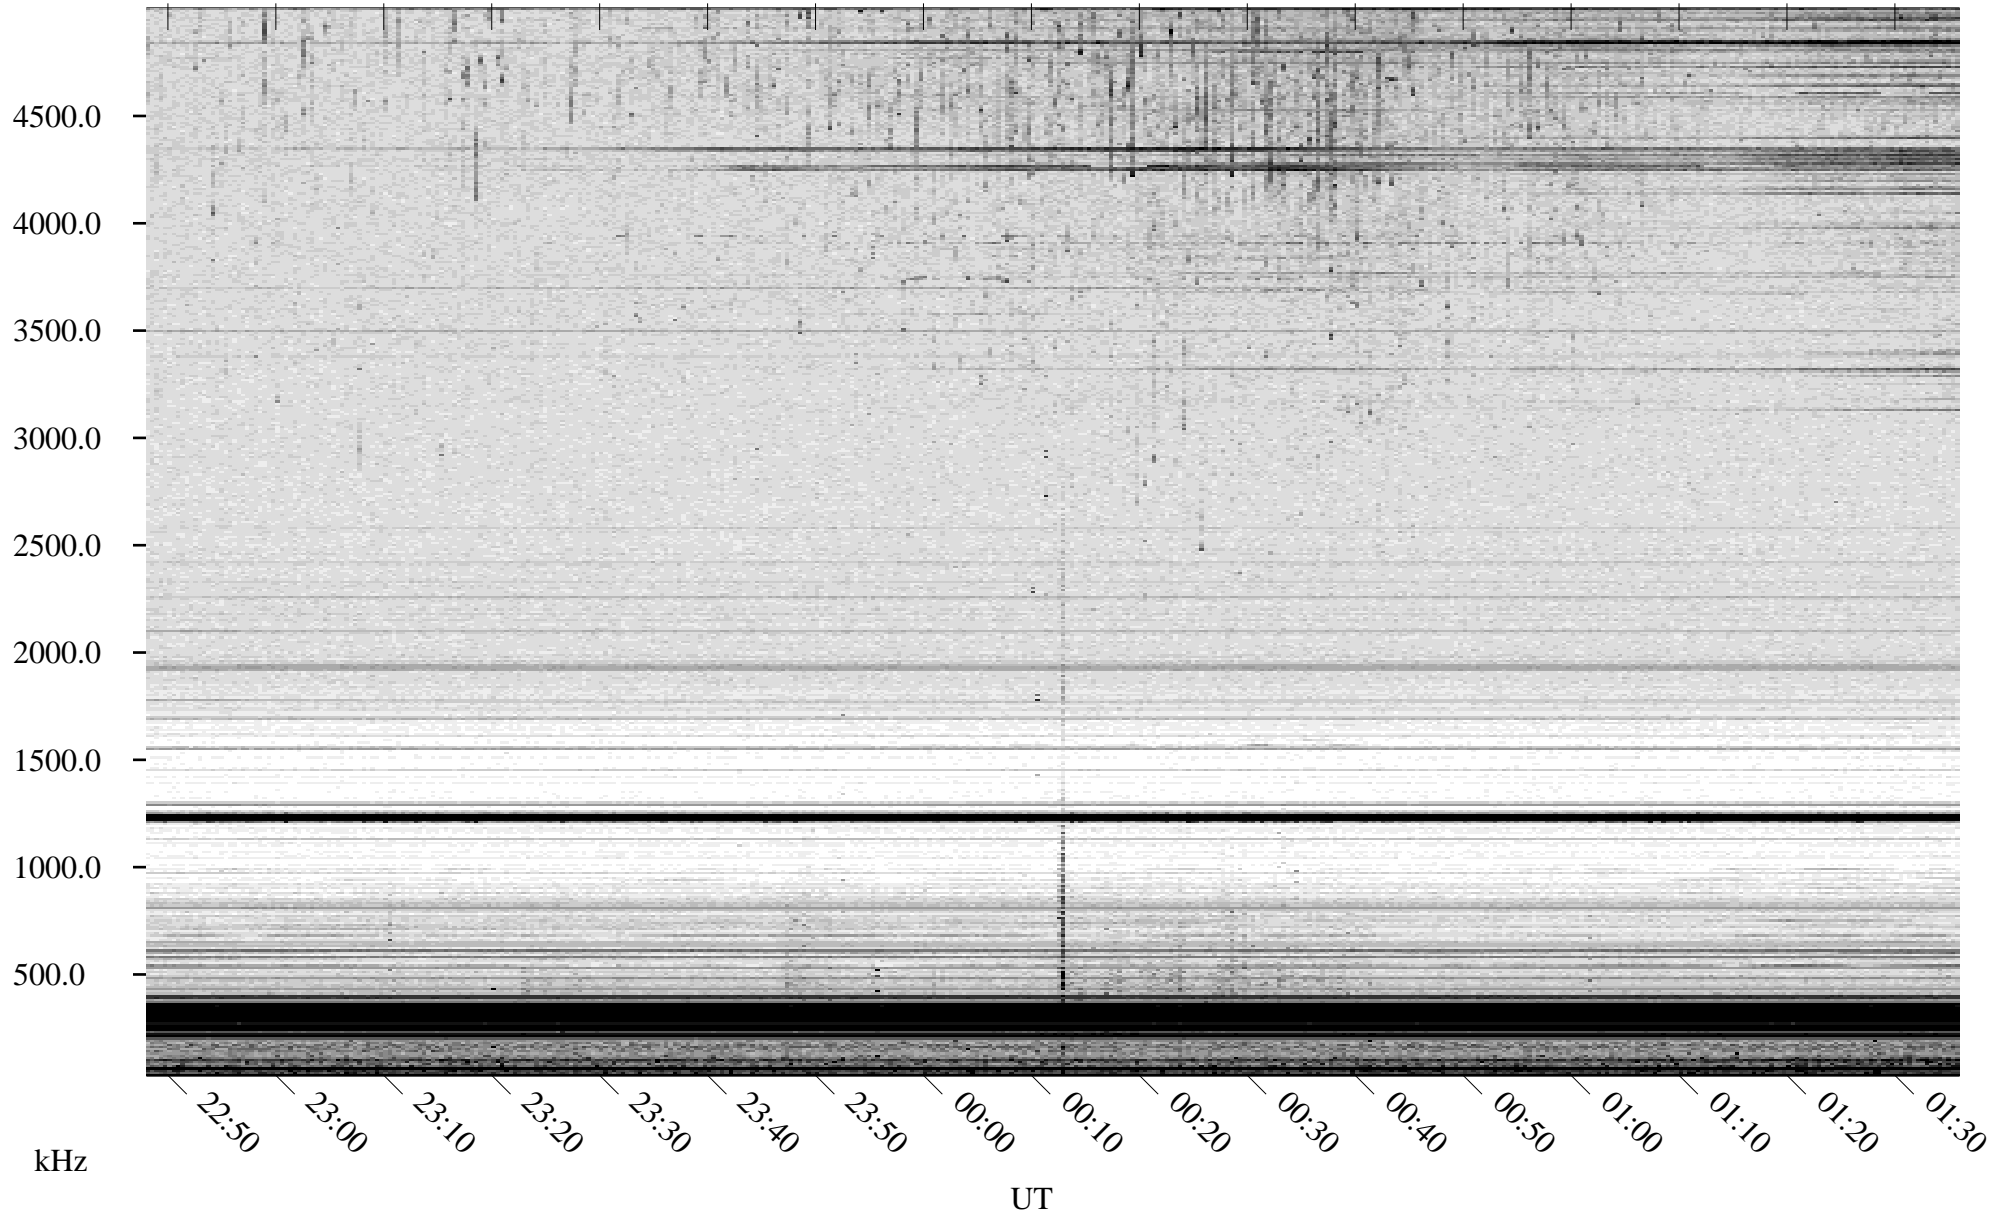

06/09/2008 Churchill, Manitoba

Linear Scale Black = 161 White = 15

ch081611.r00SUm max_12

Page 1

06/09/2008 Churchill, Manitoba

Linear Scale Black = 161 White = 15

ch081611.r00SUm max_12

Page 2

06/10/2008 Churchill, Manitoba

Linear Scale Black = 161 White = 15

ch081611.r00SUm max_12

Page 3

06/10/2008 Churchill, Manitoba

Linear Scale Black = 161 White = 15

ch081611.r00SUm max_12

Page 4

06/10/2008 Churchill, Manitoba

Linear Scale Black = 161 White = 15

ch081611.r00SUm max_12

Page 5

06/10/2008 Churchill, Manitoba

Linear Scale Black = 161 White = 15

ch081611.r00SUm max_12

Page 6

06/10/2008 Churchill, Manitoba

Linear Scale Black = 161 White = 15

ch081611.r00SUm max_12

Page 7

06/10/2008 Churchill, Manitoba

Linear Scale Black = 161 White = 15

ch081611.r00SUm max_12

Page 8