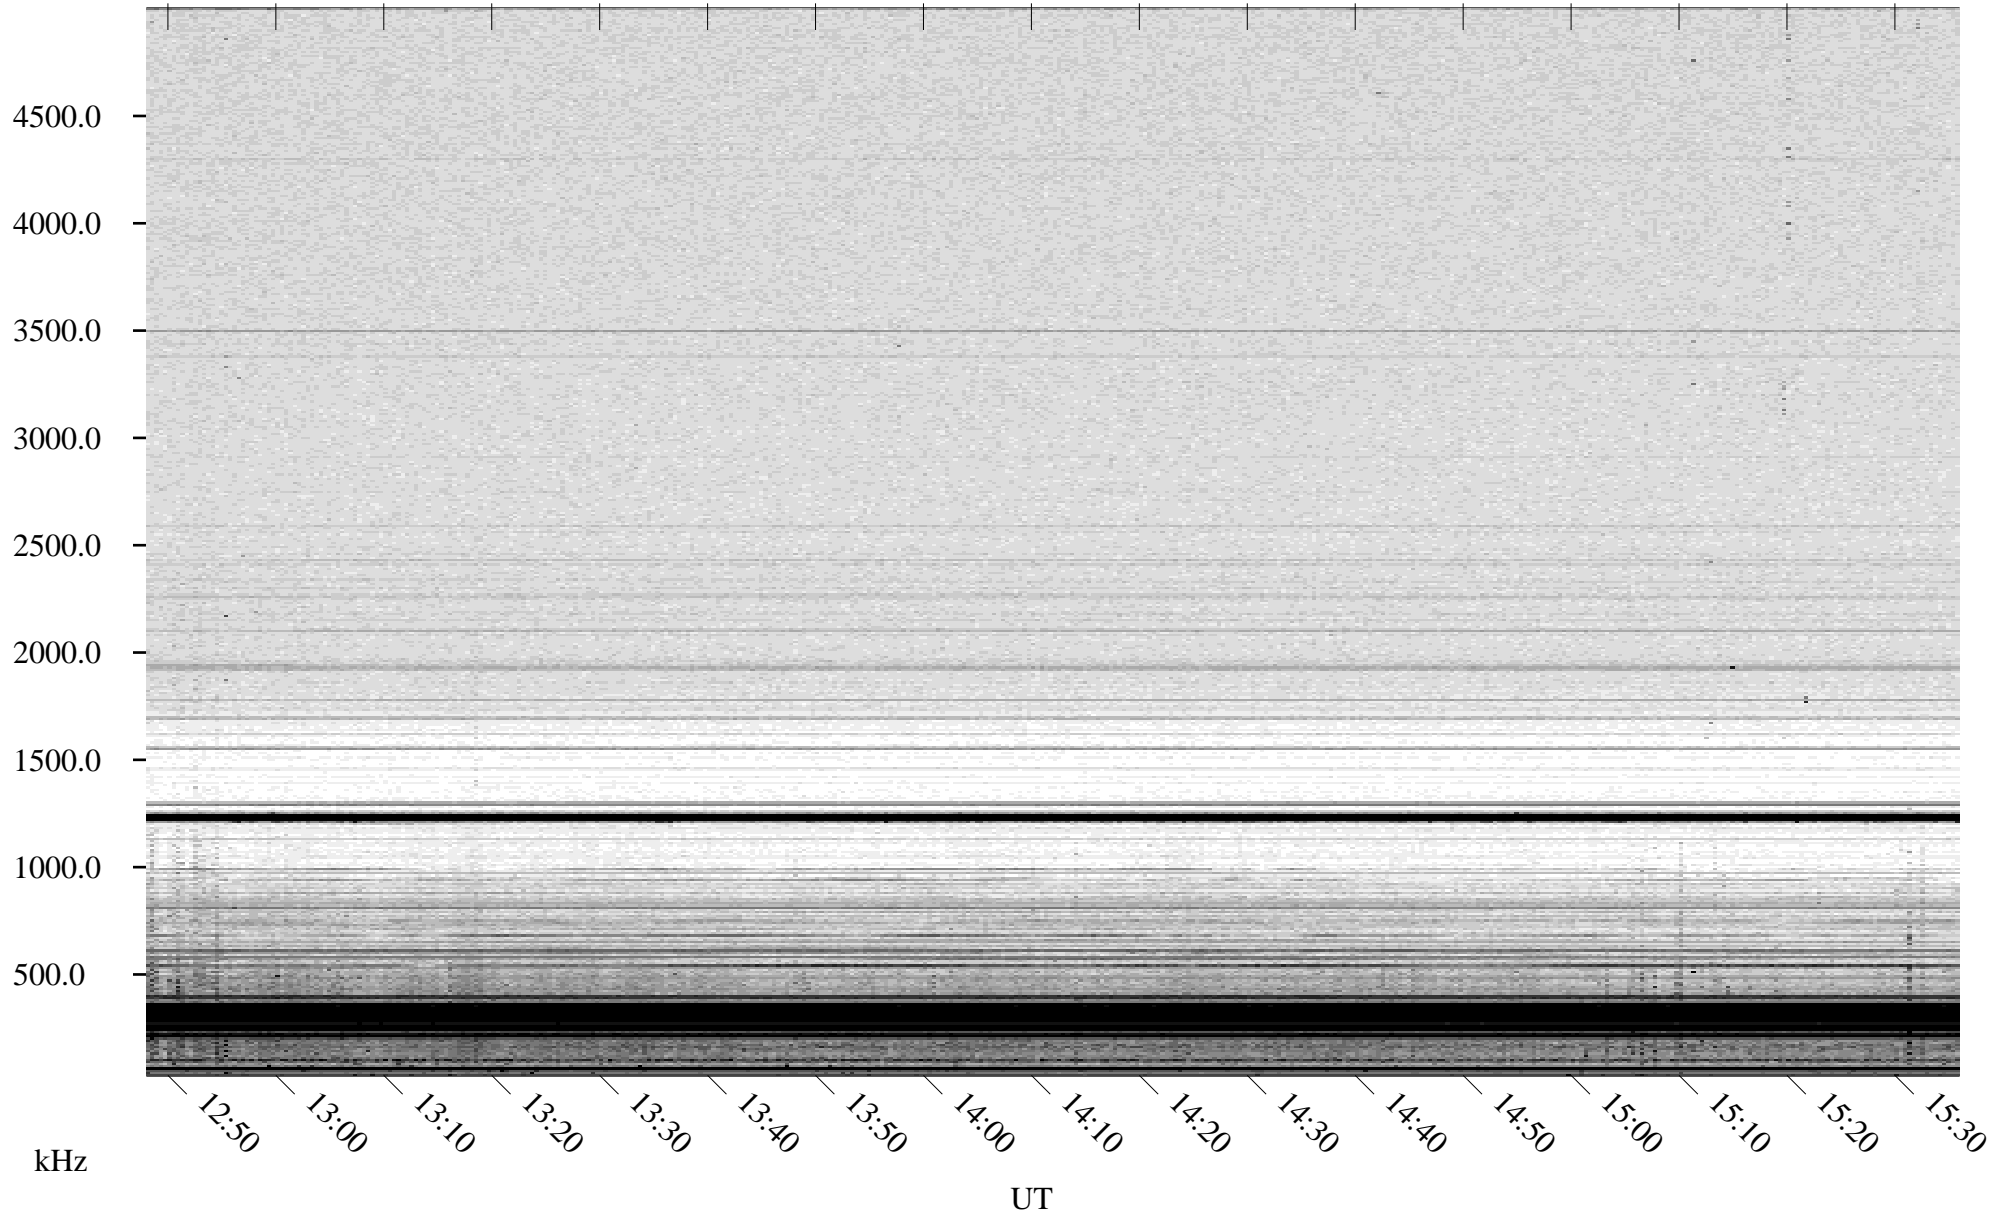

06/09/2008 Churchill, Manitoba

Linear Scale Black = 161 White = 15

ch081611.r00SUm max_12

Page 1

06/09/2008 Churchill, Manitoba

Linear Scale Black = 161 White = 15

ch081611.r00SUm max_12

Page 2

06/10/2008 Churchill, Manitoba

Linear Scale Black = 161 White = 15

ch081611.r00SUm max_12

Page 3

06/10/2008 Churchill, Manitoba

Linear Scale Black = 161 White = 15

ch081611.r00SUm max_12

Page 4

06/10/2008 Churchill, Manitoba

Linear Scale Black = 161 White = 15

ch081611.r00SUm max_12

Page 5

06/10/2008 Churchill, Manitoba

Linear Scale Black = 161 White = 15

ch081611.r00SUm max_12

Page 6

06/10/2008 Churchill, Manitoba

Linear Scale Black = 161 White = 15

ch081611.r00SUm max_12

Page 7

06/10/2008 Churchill, Manitoba

Linear Scale Black = 161 White = 15

ch081611.r00SUm max_12

Page 8