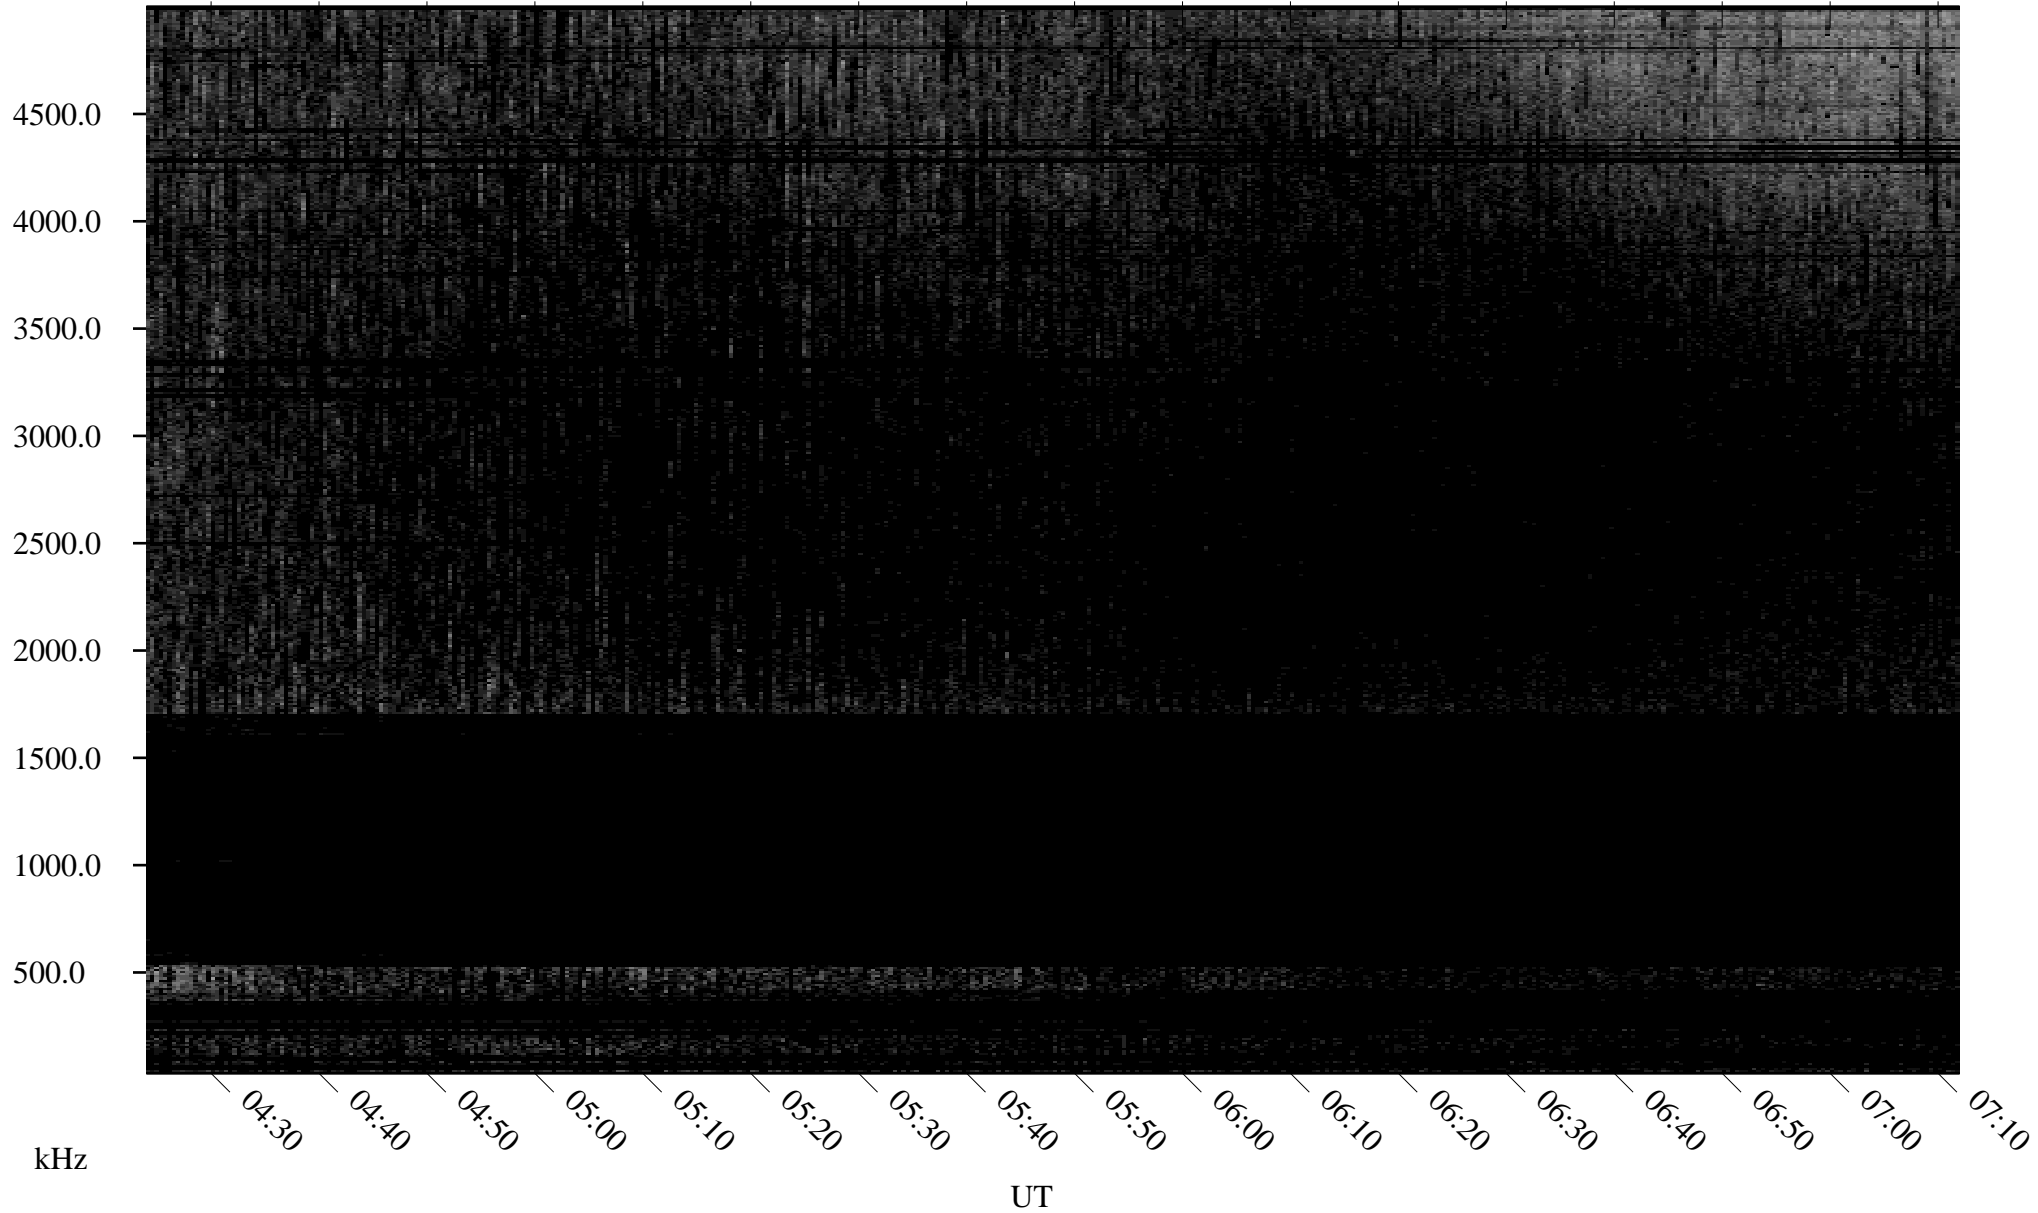

06/10/2008 Churchill, Manitoba

Linear Scale Black = 161 White = 15

ch08162l.r00SUm max_12

Page 1

06/10/2008 Churchill, Manitoba

Linear Scale Black = 161 White = 15

ch08162l.r00SUm max_12

Page 2

06/11/2008 Churchill, Manitoba

Linear Scale Black = 161 White = 15

ch08162l.r00SUm max_12

Page 3

06/11/2008 Churchill, Manitoba

Linear Scale Black = 161 White = 15

ch08162l.r00SUm max_12

Page 4

06/11/2008 Churchill, Manitoba

Linear Scale Black = 161 White = 15

ch08162l.r00SUm max_12

Page 5

06/11/2008 Churchill, Manitoba

Linear Scale Black = 161 White = 15

ch08162l.r00SUm max_12

Page 6

06/11/2008 Churchill, Manitoba

Linear Scale Black = 161 White = 15

ch08162l.r00SUm max_12

Page 7

06/11/2008 Churchill, Manitoba

Linear Scale Black = 161 White = 15

ch08162l.r00SUm max_12

Page 8