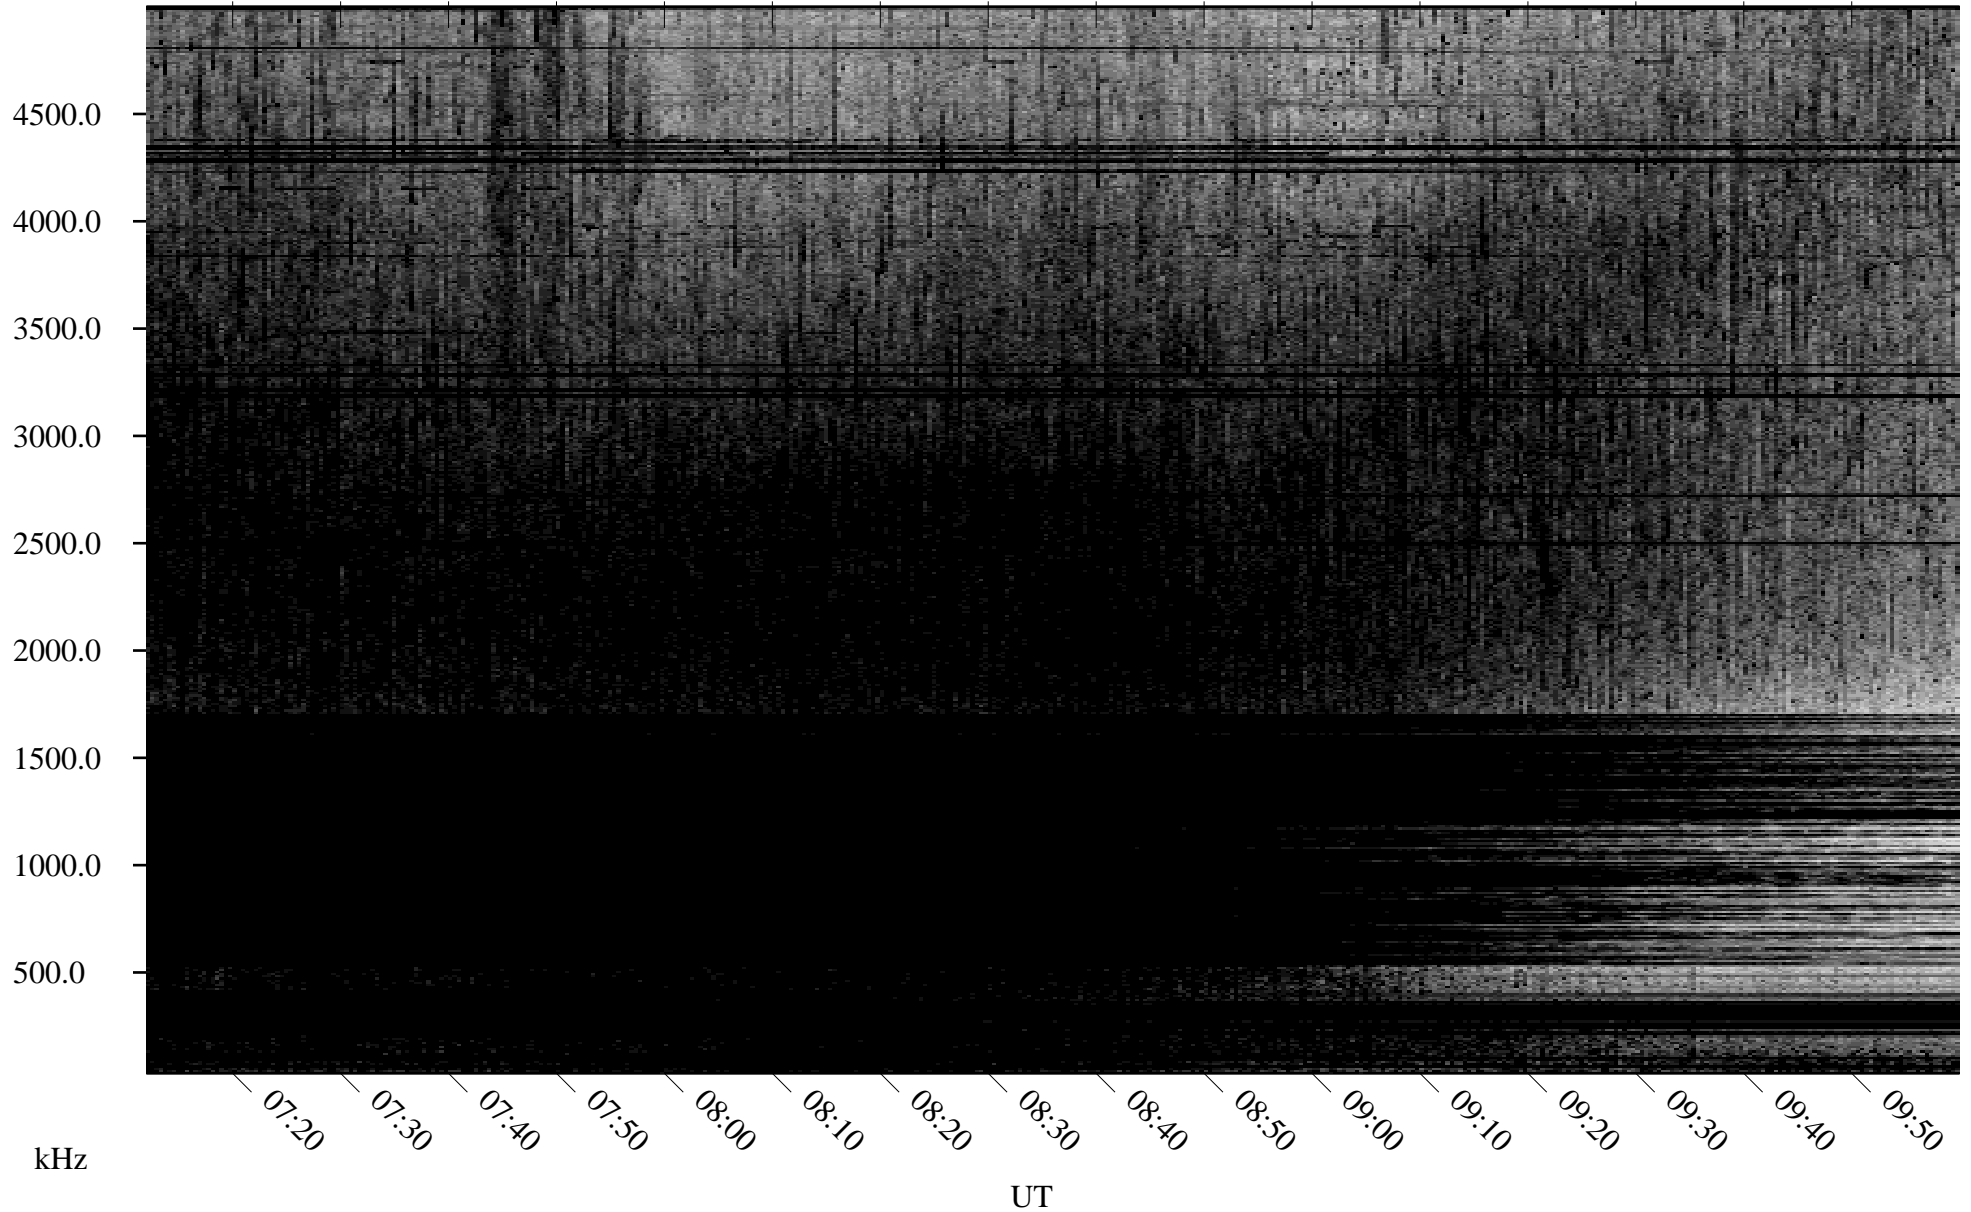

06/10/2008 Churchill, Manitoba

Linear Scale Black = 161 White = 15

ch08162l.r00SUm max_12

Page 1

06/10/2008 Churchill, Manitoba

Linear Scale Black = 161 White = 15

ch08162l.r00SUm max_12

Page 2

06/11/2008 Churchill, Manitoba

Linear Scale Black = 161 White = 15

ch08162l.r00SUm max_12

Page 3

06/11/2008 Churchill, Manitoba

Linear Scale Black = 161 White = 15

ch08162l.r00SUm max_12

Page 4

06/11/2008 Churchill, Manitoba

Linear Scale Black = 161 White = 15

ch08162l.r00SUm max_12

Page 5

06/11/2008 Churchill, Manitoba

Linear Scale Black = 161 White = 15

ch08162l.r00SUm max_12

Page 6

06/11/2008 Churchill, Manitoba

Linear Scale Black = 161 White = 15

ch08162l.r00SUm max_12

Page 7

06/11/2008 Churchill, Manitoba

Linear Scale Black = 161 White = 15

ch08162l.r00SUm max_12

Page 8