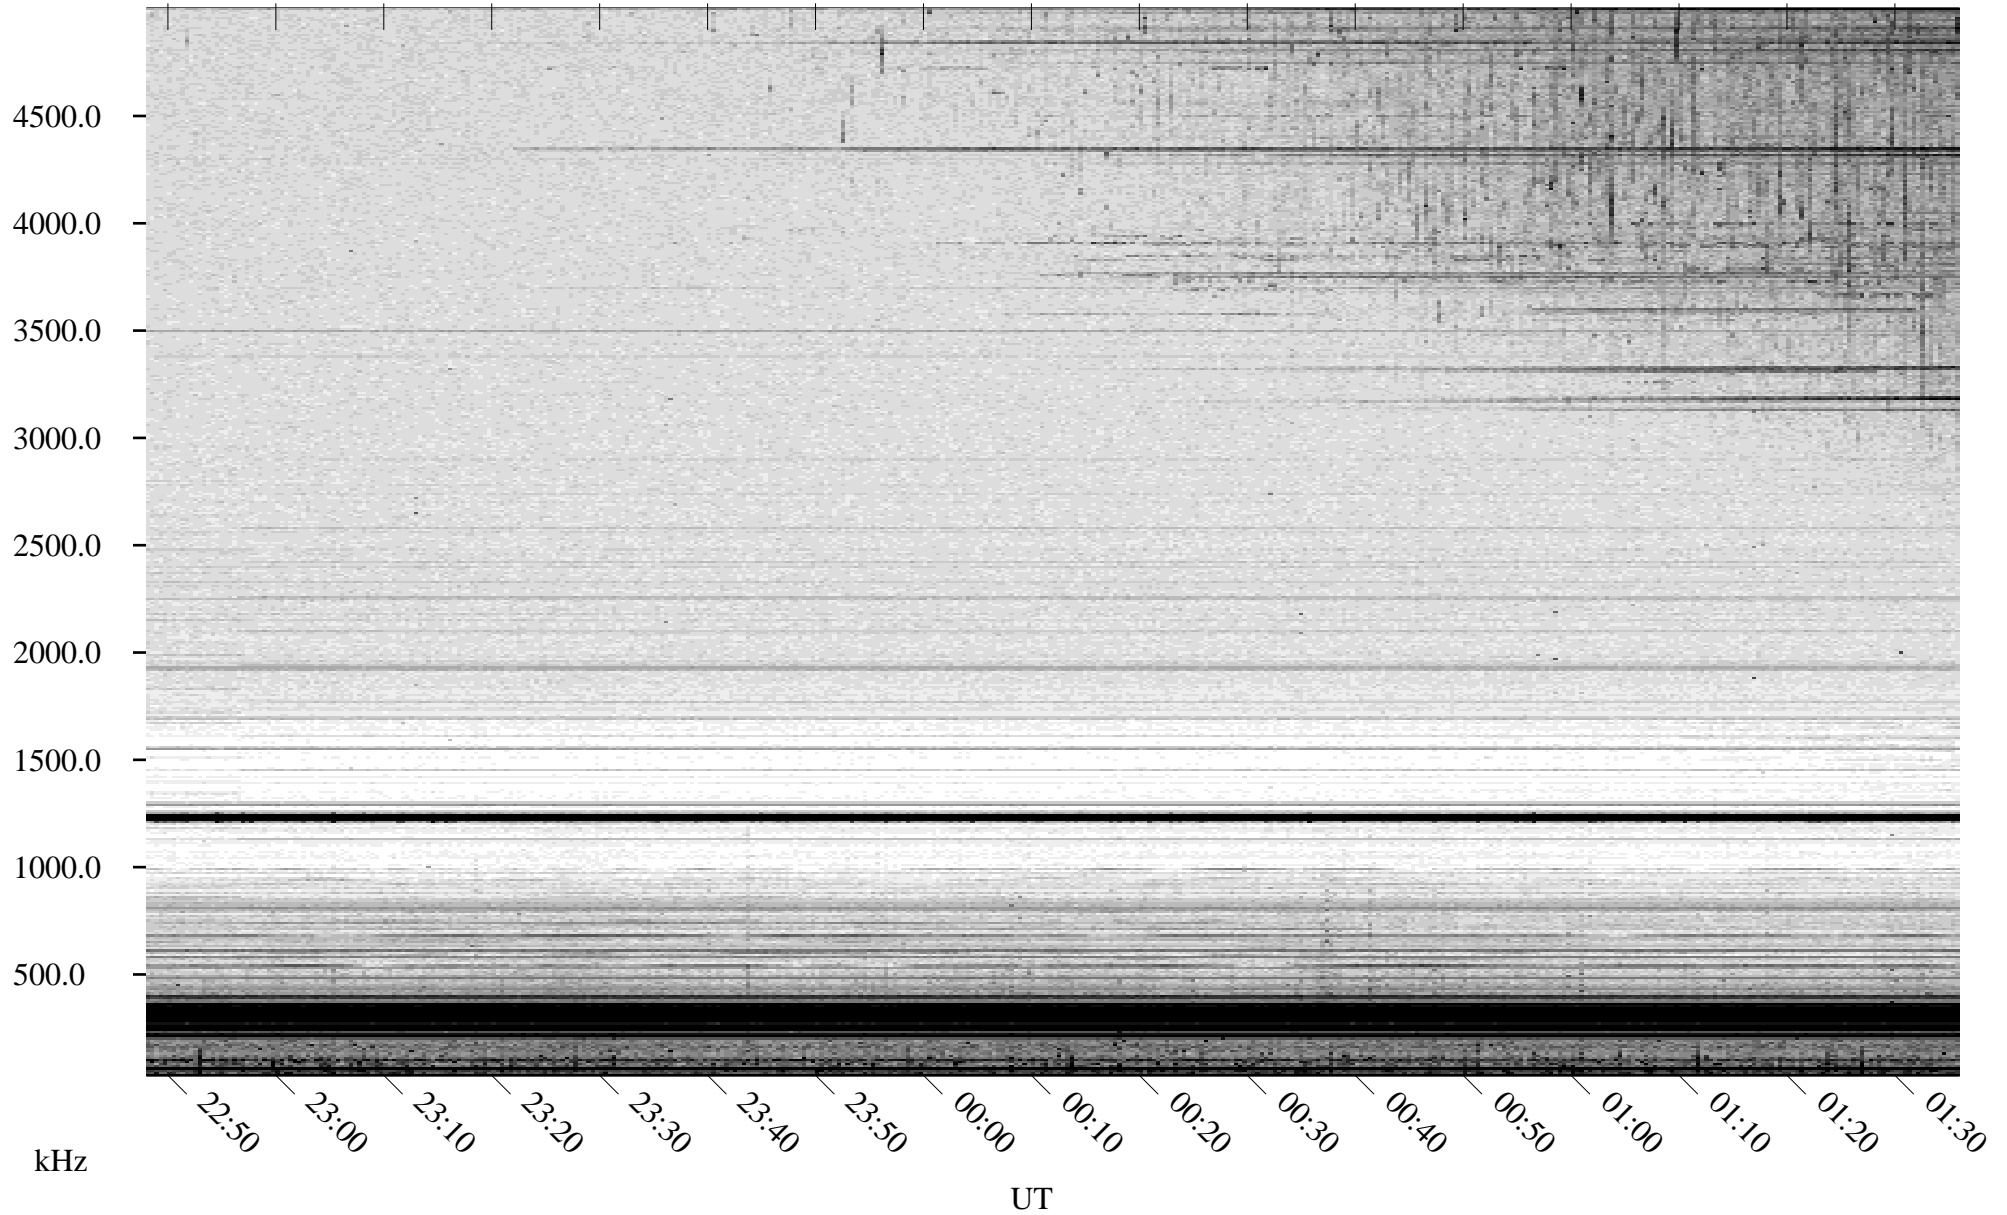

06/10/2008 Churchill, Manitoba

Linear Scale Black = 161 White = 15

ch08162l.r00SUm max_12

Page 1

06/10/2008 Churchill, Manitoba

Linear Scale Black = 161 White = 15

ch08162l.r00SUm max_12

Page 2

06/11/2008 Churchill, Manitoba

Linear Scale Black = 161 White = 15

ch08162l.r00SUm max_12

Page 3

06/11/2008 Churchill, Manitoba

Linear Scale Black = 161 White = 15

ch08162l.r00SUm max_12

Page 4

06/11/2008 Churchill, Manitoba

Linear Scale Black = 161 White = 15

ch08162l.r00SUm max_12

Page 5

06/11/2008 Churchill, Manitoba

Linear Scale Black = 161 White = 15

ch08162l.r00SUm max_12

Page 6

06/11/2008 Churchill, Manitoba

Linear Scale Black = 161 White = 15

ch08162l.r00SUm max_12

Page 7

06/11/2008 Churchill, Manitoba

Linear Scale Black = 161 White = 15

ch08162l.r00SUm max_12

Page 8