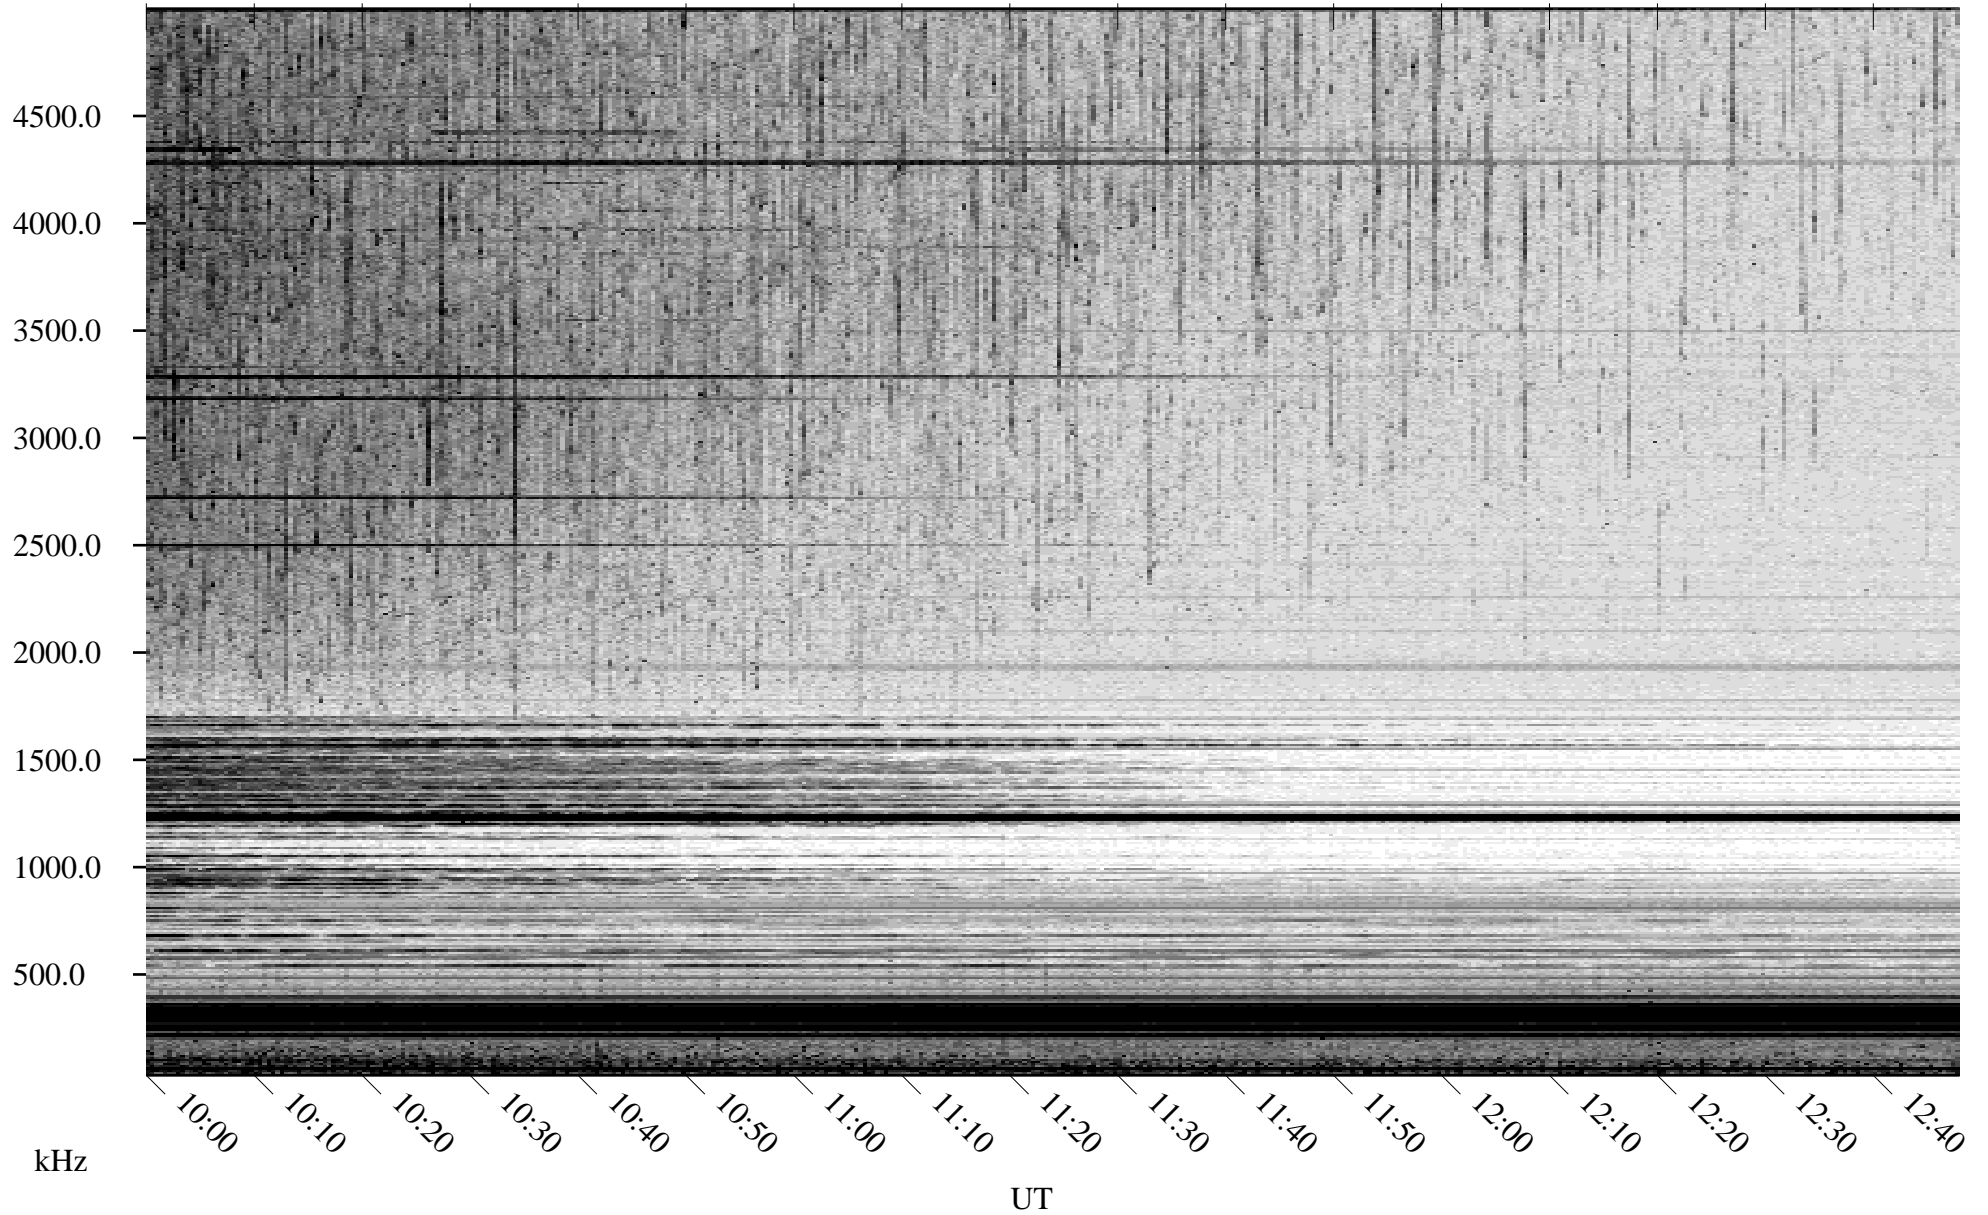

06/10/2008 Churchill, Manitoba

Linear Scale Black = 161 White = 15

ch08162l.r00SUm max_12

Page 1

06/10/2008 Churchill, Manitoba

Linear Scale Black = 161 White = 15

ch08162l.r00SUm max_12

Page 2

06/11/2008 Churchill, Manitoba

Linear Scale Black = 161 White = 15

ch08162l.r00SUm max_12

Page 3

06/11/2008 Churchill, Manitoba

Linear Scale Black = 161 White = 15

ch08162l.r00SUm max_12

Page 4

06/11/2008 Churchill, Manitoba

Linear Scale Black = 161 White = 15

ch08162l.r00SUm max_12

Page 5

06/11/2008 Churchill, Manitoba

Linear Scale Black = 161 White = 15

ch08162l.r00SUm max_12

Page 6

06/11/2008 Churchill, Manitoba

Linear Scale Black = 161 White = 15

ch08162l.r00SUm max_12

Page 7

06/11/2008 Churchill, Manitoba

Linear Scale Black = 161 White = 15

ch08162l.r00SUm max_12

Page 8