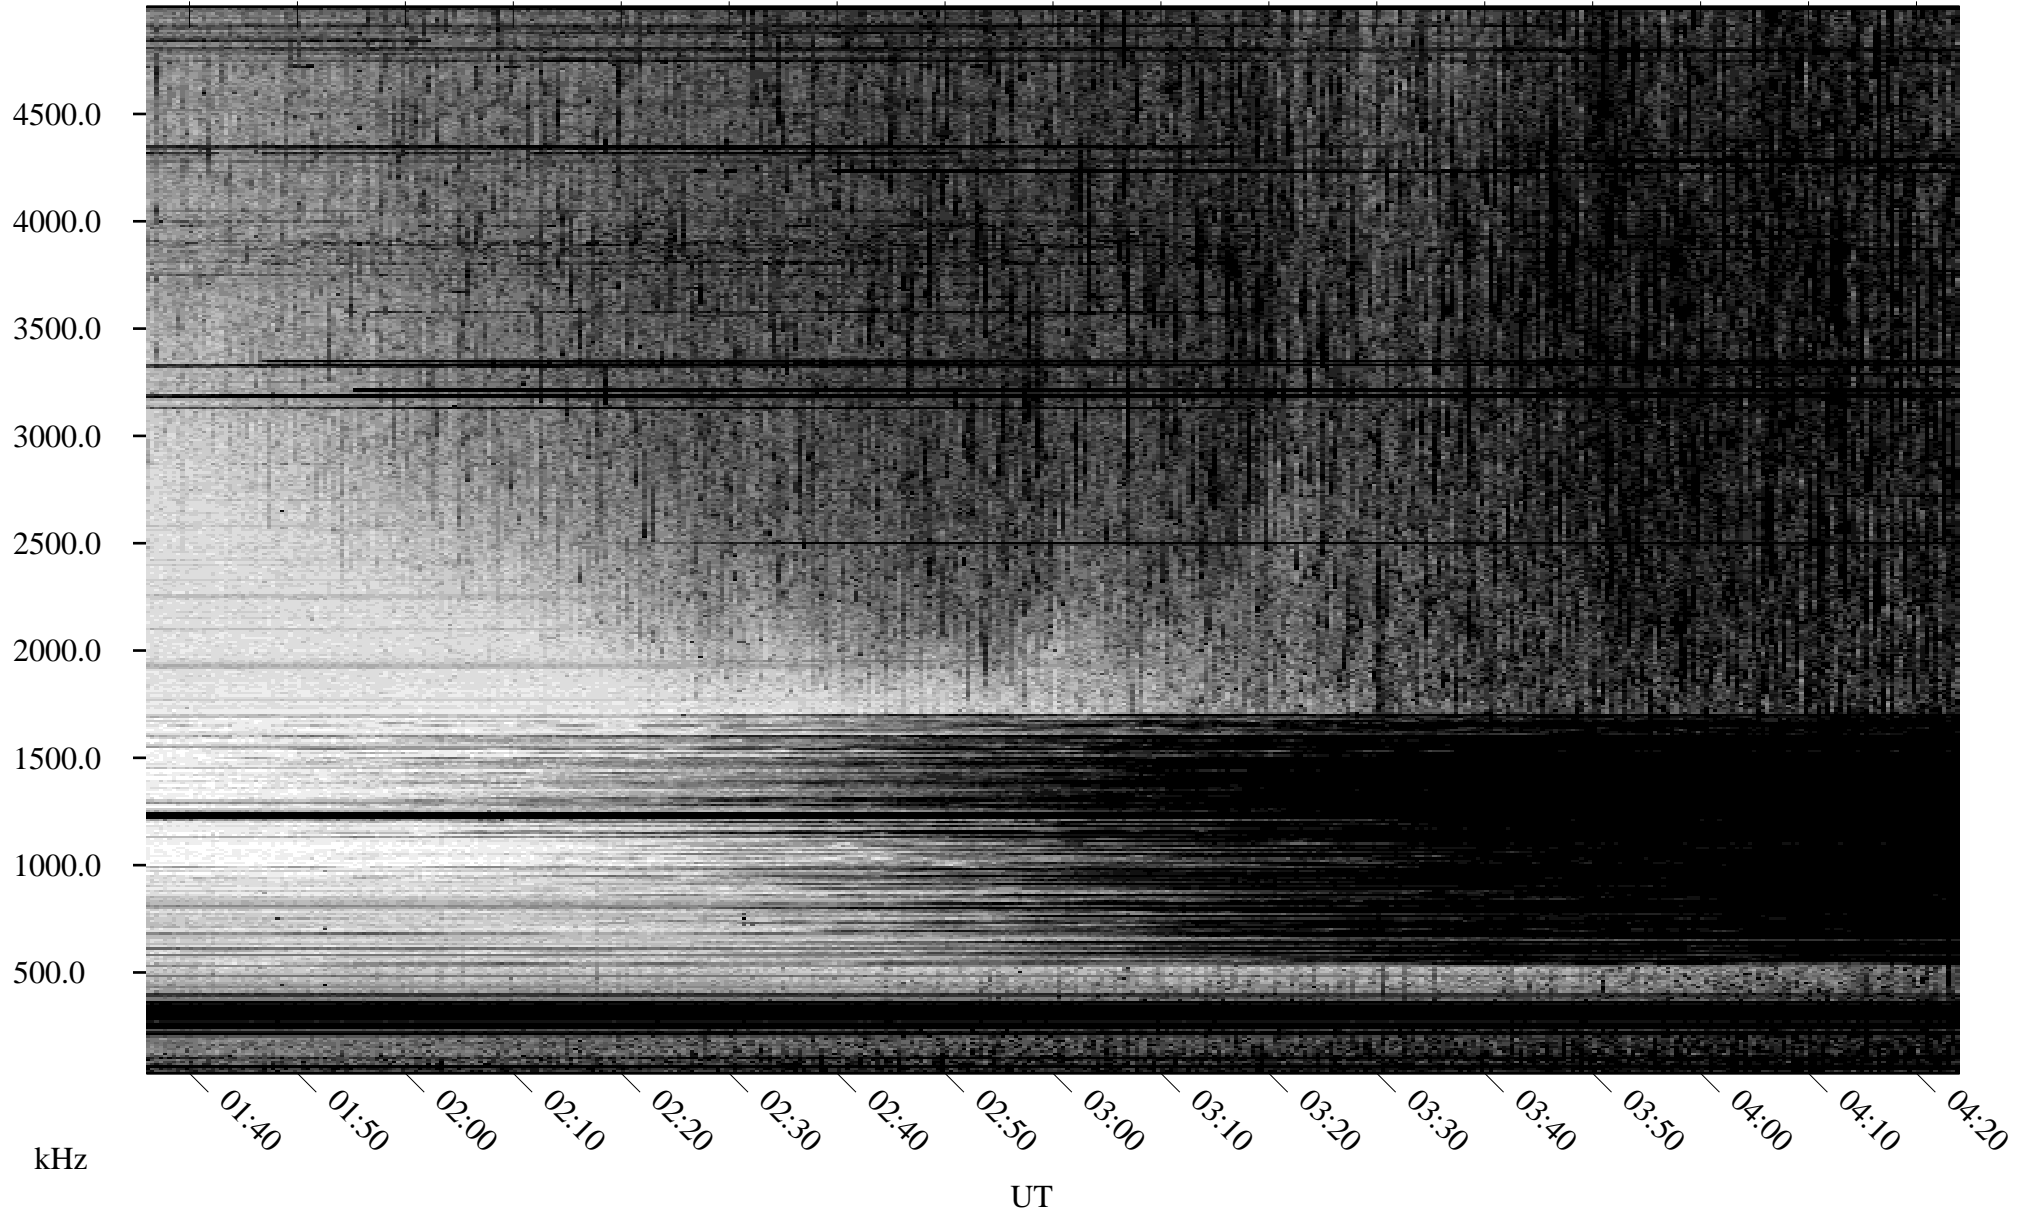

06/10/2008 Churchill, Manitoba

Linear Scale Black = 161 White = 15

ch08162l.r00SUm max_12

Page 1

06/10/2008 Churchill, Manitoba

Linear Scale Black = 161 White = 15

ch08162l.r00SUm max_12

Page 2

06/11/2008 Churchill, Manitoba

Linear Scale Black = 161 White = 15

ch08162l.r00SUm max_12

Page 3

06/11/2008 Churchill, Manitoba

Linear Scale Black = 161 White = 15

ch08162l.r00SUm max_12

Page 4

06/11/2008 Churchill, Manitoba

Linear Scale Black = 161 White = 15

ch08162l.r00SUm max_12

Page 5

06/11/2008 Churchill, Manitoba

Linear Scale Black = 161 White = 15

ch08162l.r00SUm max_12

Page 6

06/11/2008 Churchill, Manitoba

Linear Scale Black = 161 White = 15

ch08162l.r00SUm max_12

Page 7

06/11/2008 Churchill, Manitoba

Linear Scale Black = 161 White = 15

ch08162l.r00SUm max_12

Page 8