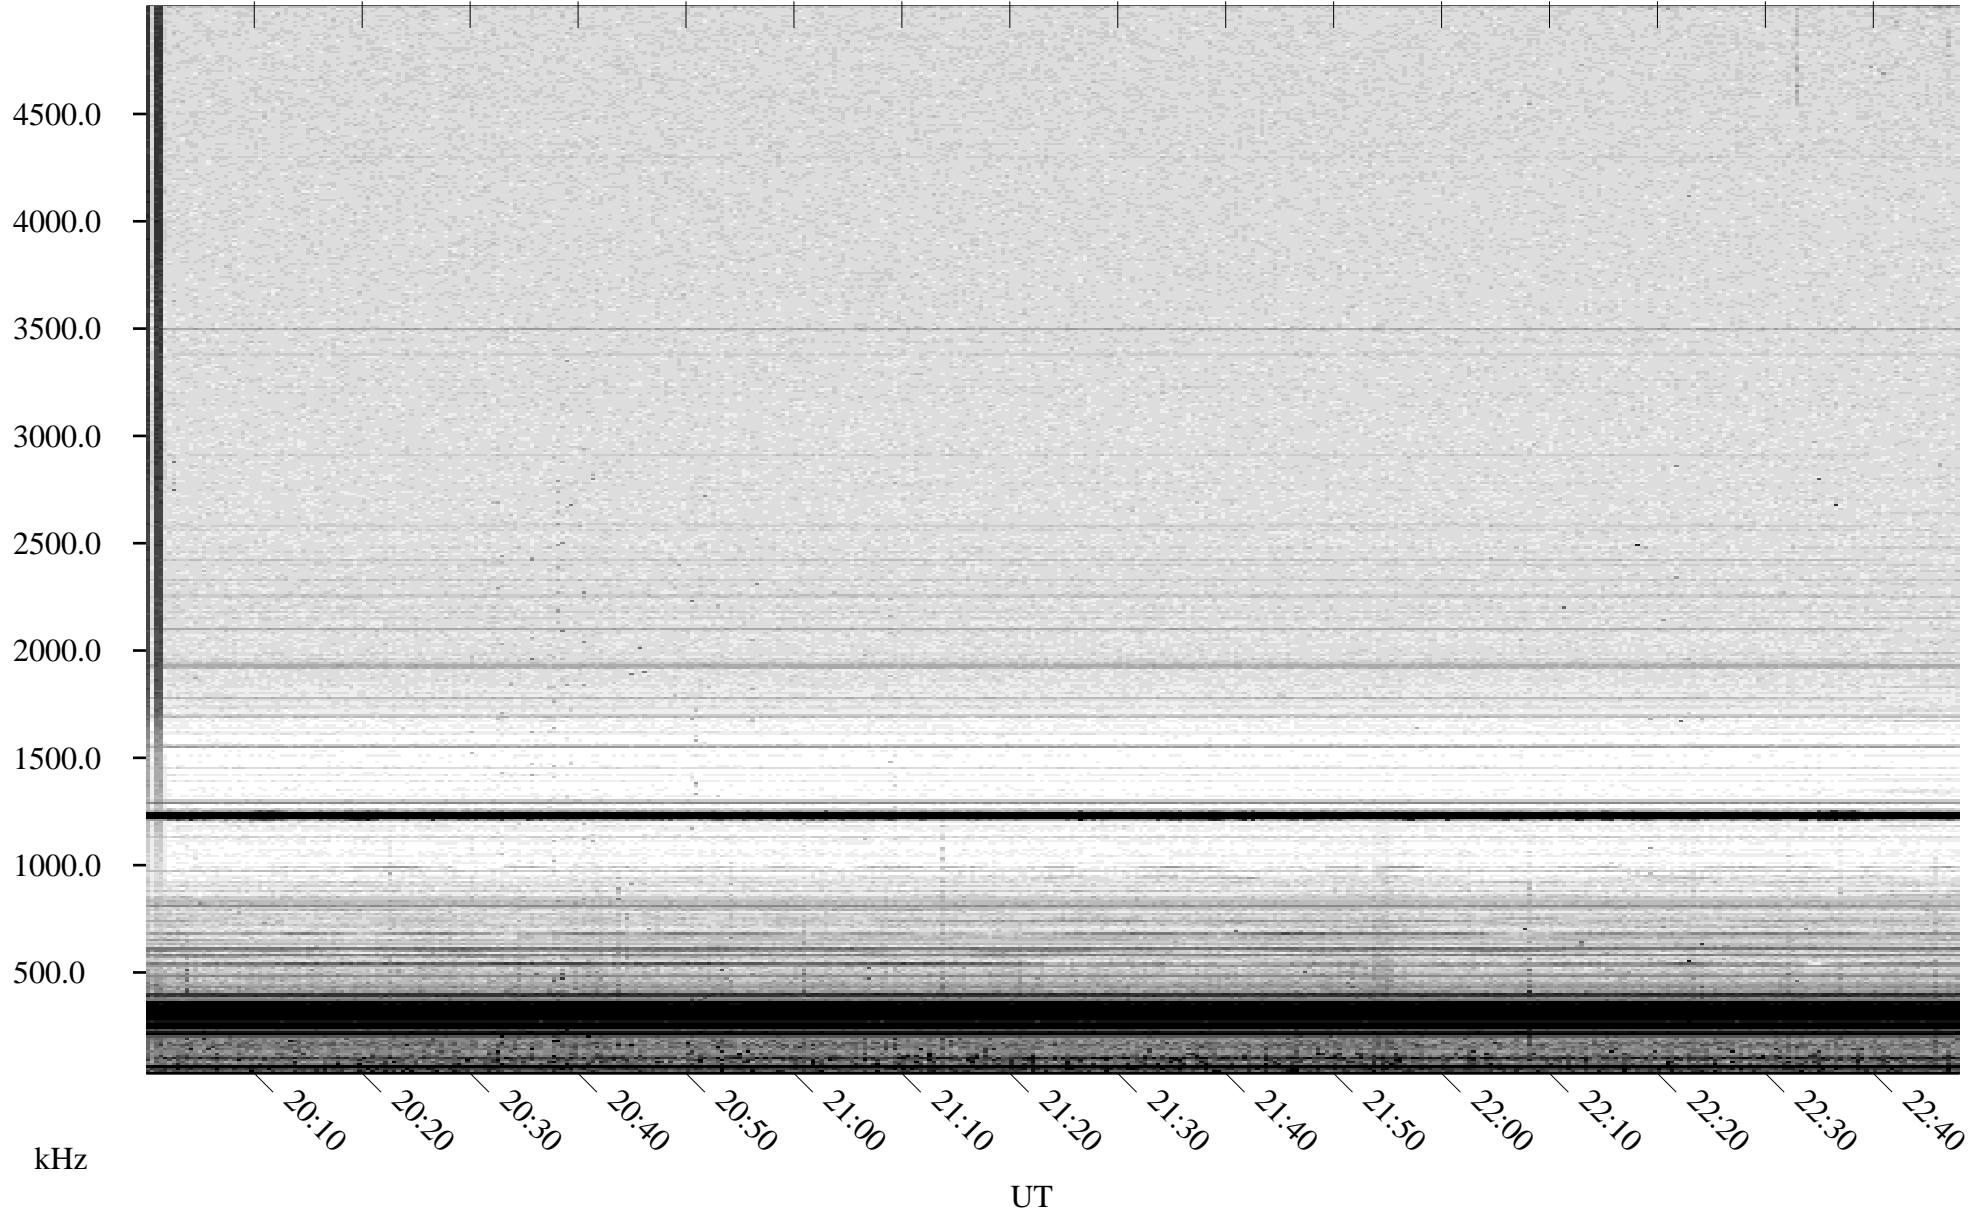

06/10/2008 Churchill, Manitoba

Linear Scale Black = 161 White = 15

ch08162l.r00SUm max_12

Page 1

06/10/2008 Churchill, Manitoba

Linear Scale Black = 161 White = 15

ch08162l.r00SUm max_12

Page 2

06/11/2008 Churchill, Manitoba

Linear Scale Black = 161 White = 15

ch08162l.r00SUm max_12

Page 3

06/11/2008 Churchill, Manitoba

Linear Scale Black = 161 White = 15

ch08162l.r00SUm max_12

Page 4

06/11/2008 Churchill, Manitoba

Linear Scale Black = 161 White = 15

ch08162l.r00SUm max_12

Page 5

06/11/2008 Churchill, Manitoba

Linear Scale Black = 161 White = 15

ch08162l.r00SUm max_12

Page 6

06/11/2008 Churchill, Manitoba

Linear Scale Black = 161 White = 15

ch08162l.r00SUm max_12

Page 7

06/11/2008 Churchill, Manitoba

Linear Scale Black = 161 White = 15

ch08162l.r00SUm max_12

Page 8