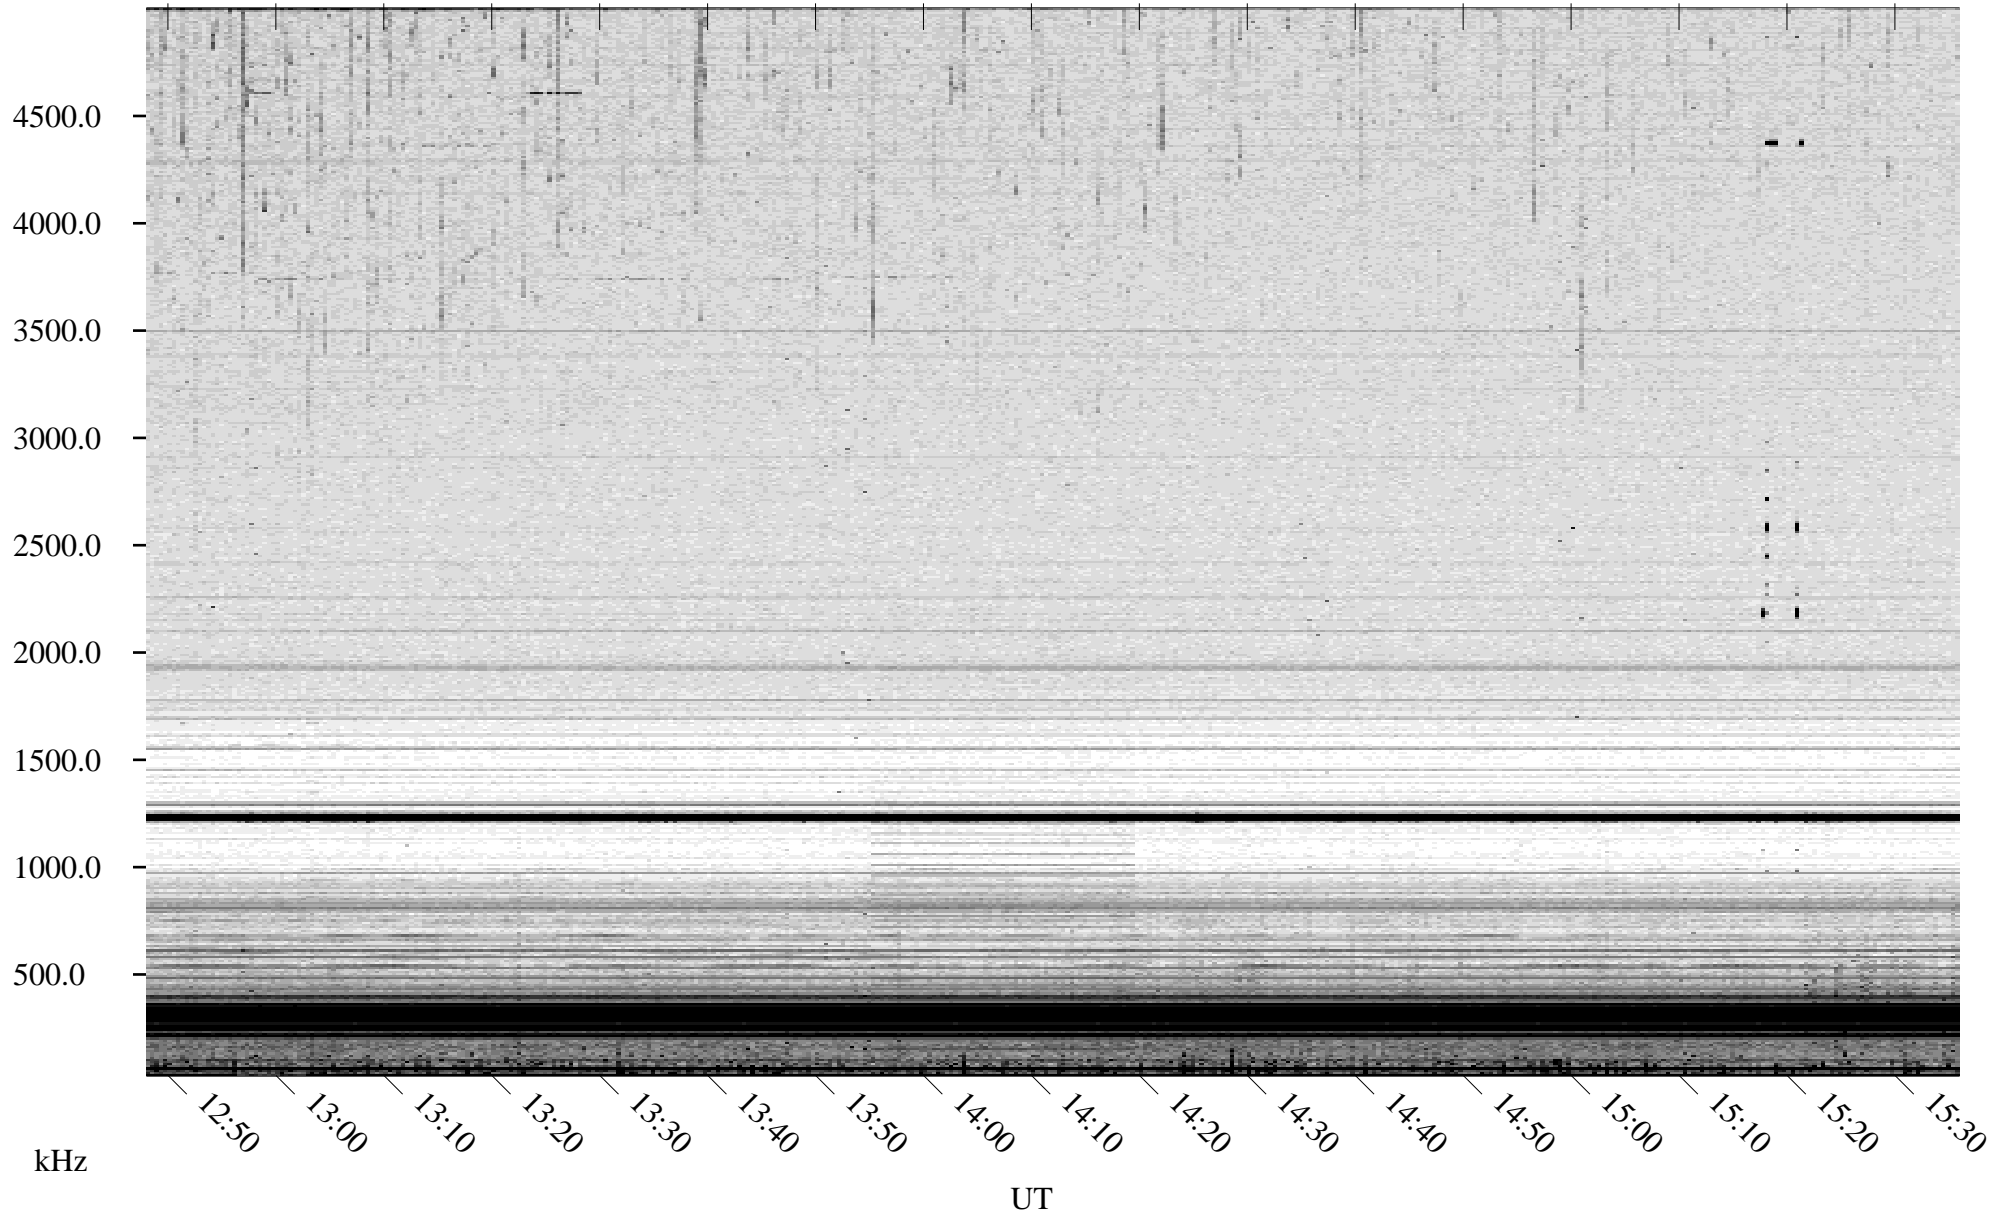

06/10/2008 Churchill, Manitoba

Linear Scale Black = 161 White = 15

ch08162l.r00SUm max_12

Page 1

06/10/2008 Churchill, Manitoba

Linear Scale Black = 161 White = 15

ch08162l.r00SUm max_12

Page 2

06/11/2008 Churchill, Manitoba

Linear Scale Black = 161 White = 15

ch08162l.r00SUm max_12

Page 3

06/11/2008 Churchill, Manitoba

Linear Scale Black = 161 White = 15

ch08162l.r00SUm max_12

Page 4

06/11/2008 Churchill, Manitoba

Linear Scale Black = 161 White = 15

ch08162l.r00SUm max_12

Page 5

06/11/2008 Churchill, Manitoba

Linear Scale Black = 161 White = 15

ch08162l.r00SUm max_12

Page 6

06/11/2008 Churchill, Manitoba

Linear Scale Black = 161 White = 15

ch08162l.r00SUm max_12

Page 7

06/11/2008 Churchill, Manitoba

Linear Scale Black = 161 White = 15

ch08162l.r00SUm max_12

Page 8