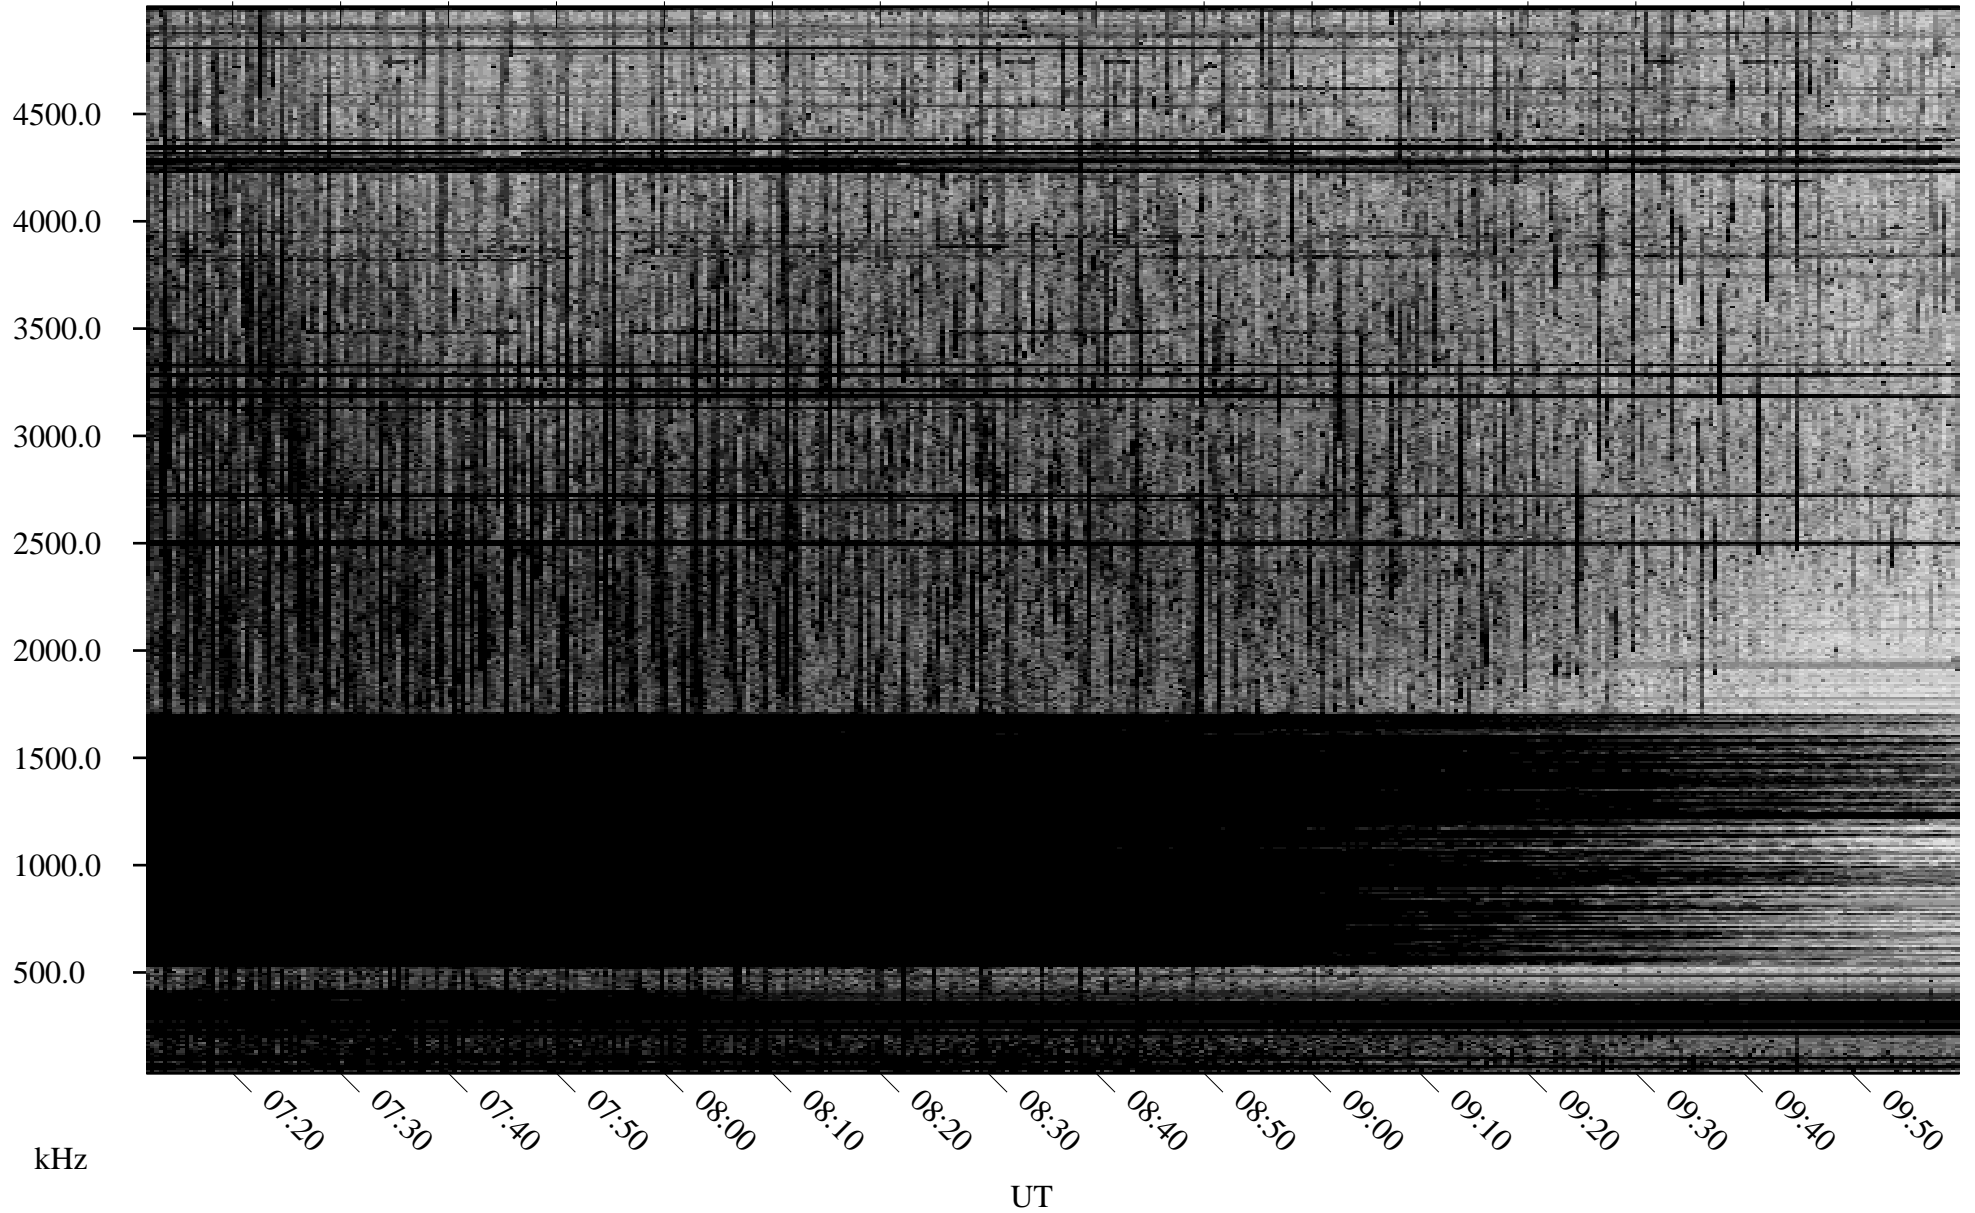

06/11/2008 Churchill, Manitoba

Linear Scale Black = 161 White = 15

ch08163l.r00SUm max_12

Page 1

06/11/2008 Churchill, Manitoba

Linear Scale Black = 161 White = 15

ch08163l.r00SUm max_12

Page 2

06/12/2008 Churchill, Manitoba

Linear Scale Black = 161 White = 15

ch08163l.r00SUm max_12

Page 3

06/12/2008 Churchill, Manitoba

Linear Scale Black = 161 White = 15

ch08163l.r00SUm max_12

Page 4

06/12/2008 Churchill, Manitoba

Linear Scale Black = 161 White = 15

ch08163l.r00SUm max_12

Page 5

06/12/2008 Churchill, Manitoba

Linear Scale Black = 161 White = 15

ch08163l.r00SUm max_12

Page 6

06/12/2008 Churchill, Manitoba

Linear Scale Black = 161 White = 15

ch08163l.r00SUm max_12

Page 7

06/12/2008 Churchill, Manitoba

Linear Scale Black = 161 White = 15

ch08163l.r00SUm max_12

Page 8