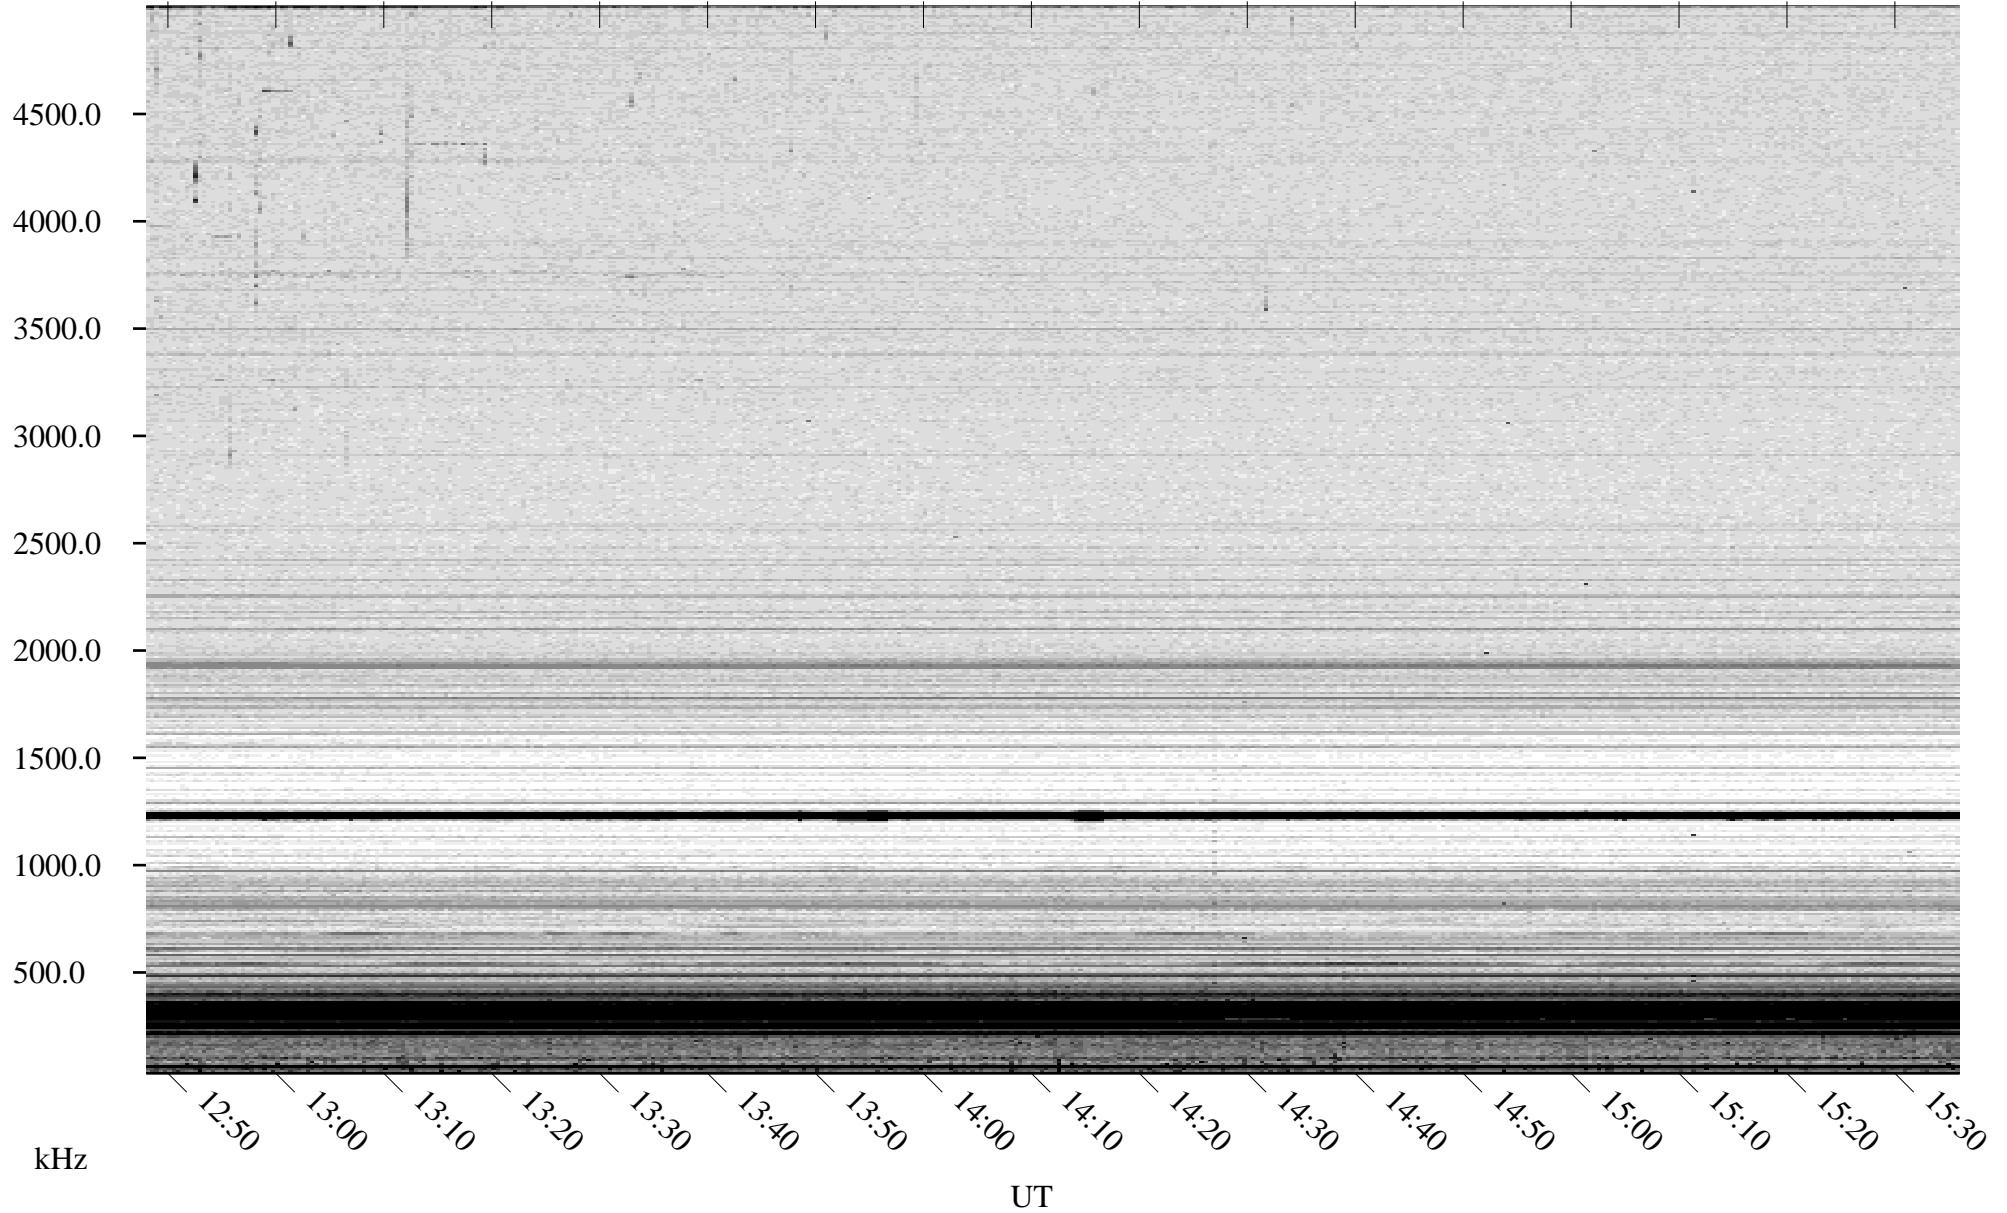

06/12/2008 Churchill, Manitoba

Linear Scale Black = 161 White = 15

ch08163l.r00SUm max_12

Page 3

06/12/2008 Churchill, Manitoba

Linear Scale Black = 161 White = 15

ch08163l.r00SUm max_12

Page 4

06/12/2008 Churchill, Manitoba

Linear Scale Black = 161 White = 15

ch08163l.r00SUm max_12

Page 5

06/12/2008 Churchill, Manitoba

Linear Scale Black = 161 White = 15

ch08163l.r00SUm max_12

Page 6

06/12/2008 Churchill, Manitoba

Linear Scale Black = 161 White = 15

ch08163l.r00SUm max_12

Page 7

06/12/2008 Churchill, Manitoba

Linear Scale Black = 161 White = 15

ch08163l.r00SUm max_12

Page 8