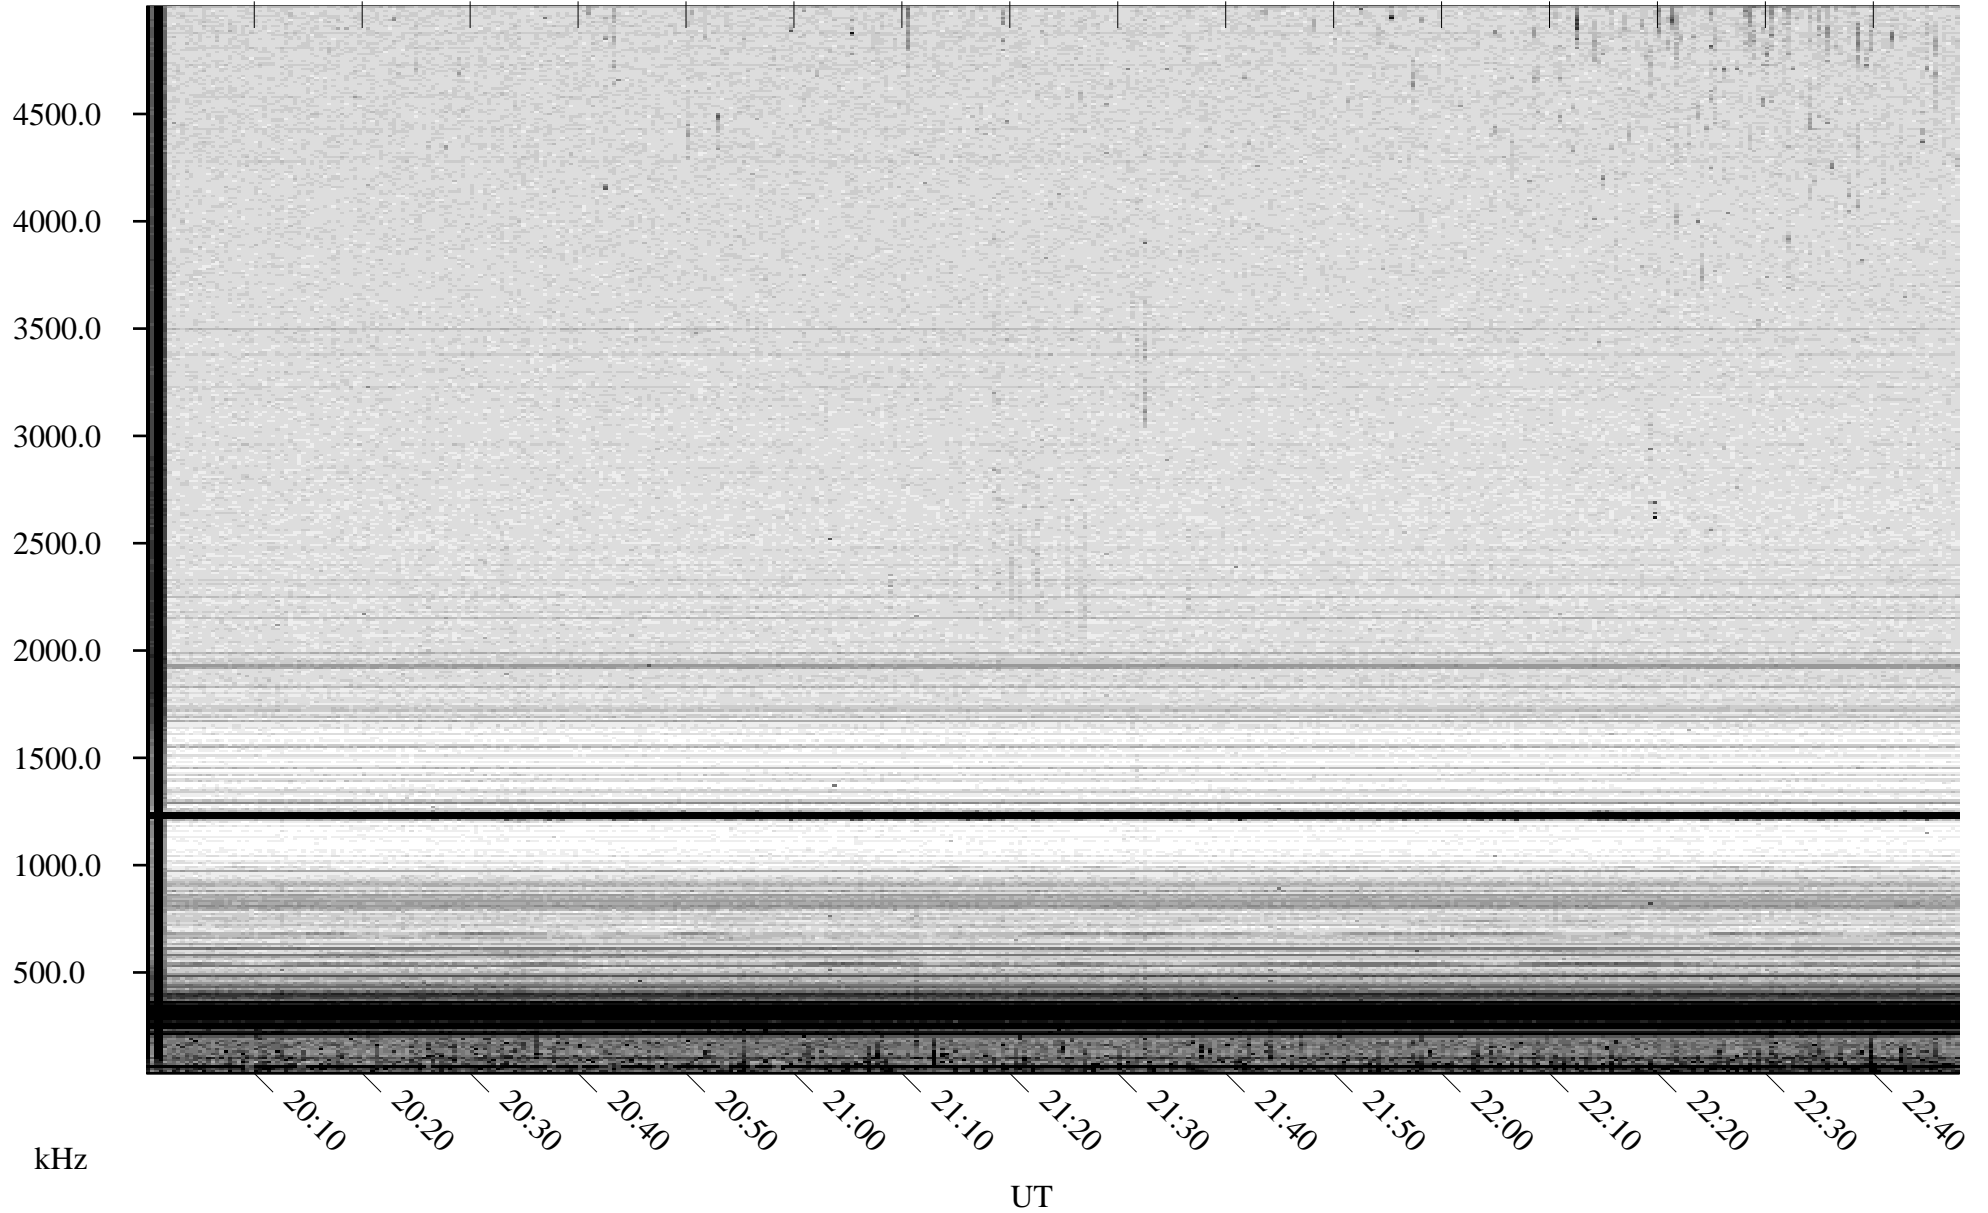

06/11/2008 Churchill, Manitoba

Linear Scale Black = 161 White = 15

ch08163l.r00SUm max_12

Page 1

06/11/2008 Churchill, Manitoba

Linear Scale Black = 161 White = 15

ch08163l.r00SUm max_12

Page 2

06/12/2008 Churchill, Manitoba

Linear Scale Black = 161 White = 15

ch08163l.r00SUm max_12

Page 3

06/12/2008 Churchill, Manitoba

Linear Scale Black = 161 White = 15

ch08163l.r00SUm max_12

Page 4

06/12/2008 Churchill, Manitoba

Linear Scale Black = 161 White = 15

ch08163l.r00SUm max_12

Page 5

06/12/2008 Churchill, Manitoba

Linear Scale Black = 161 White = 15

ch08163l.r00SUm max_12

Page 6

06/12/2008 Churchill, Manitoba

Linear Scale Black = 161 White = 15

ch08163l.r00SUm max_12

Page 7

06/12/2008 Churchill, Manitoba

Linear Scale Black = 161 White = 15

ch08163l.r00SUm max_12

Page 8