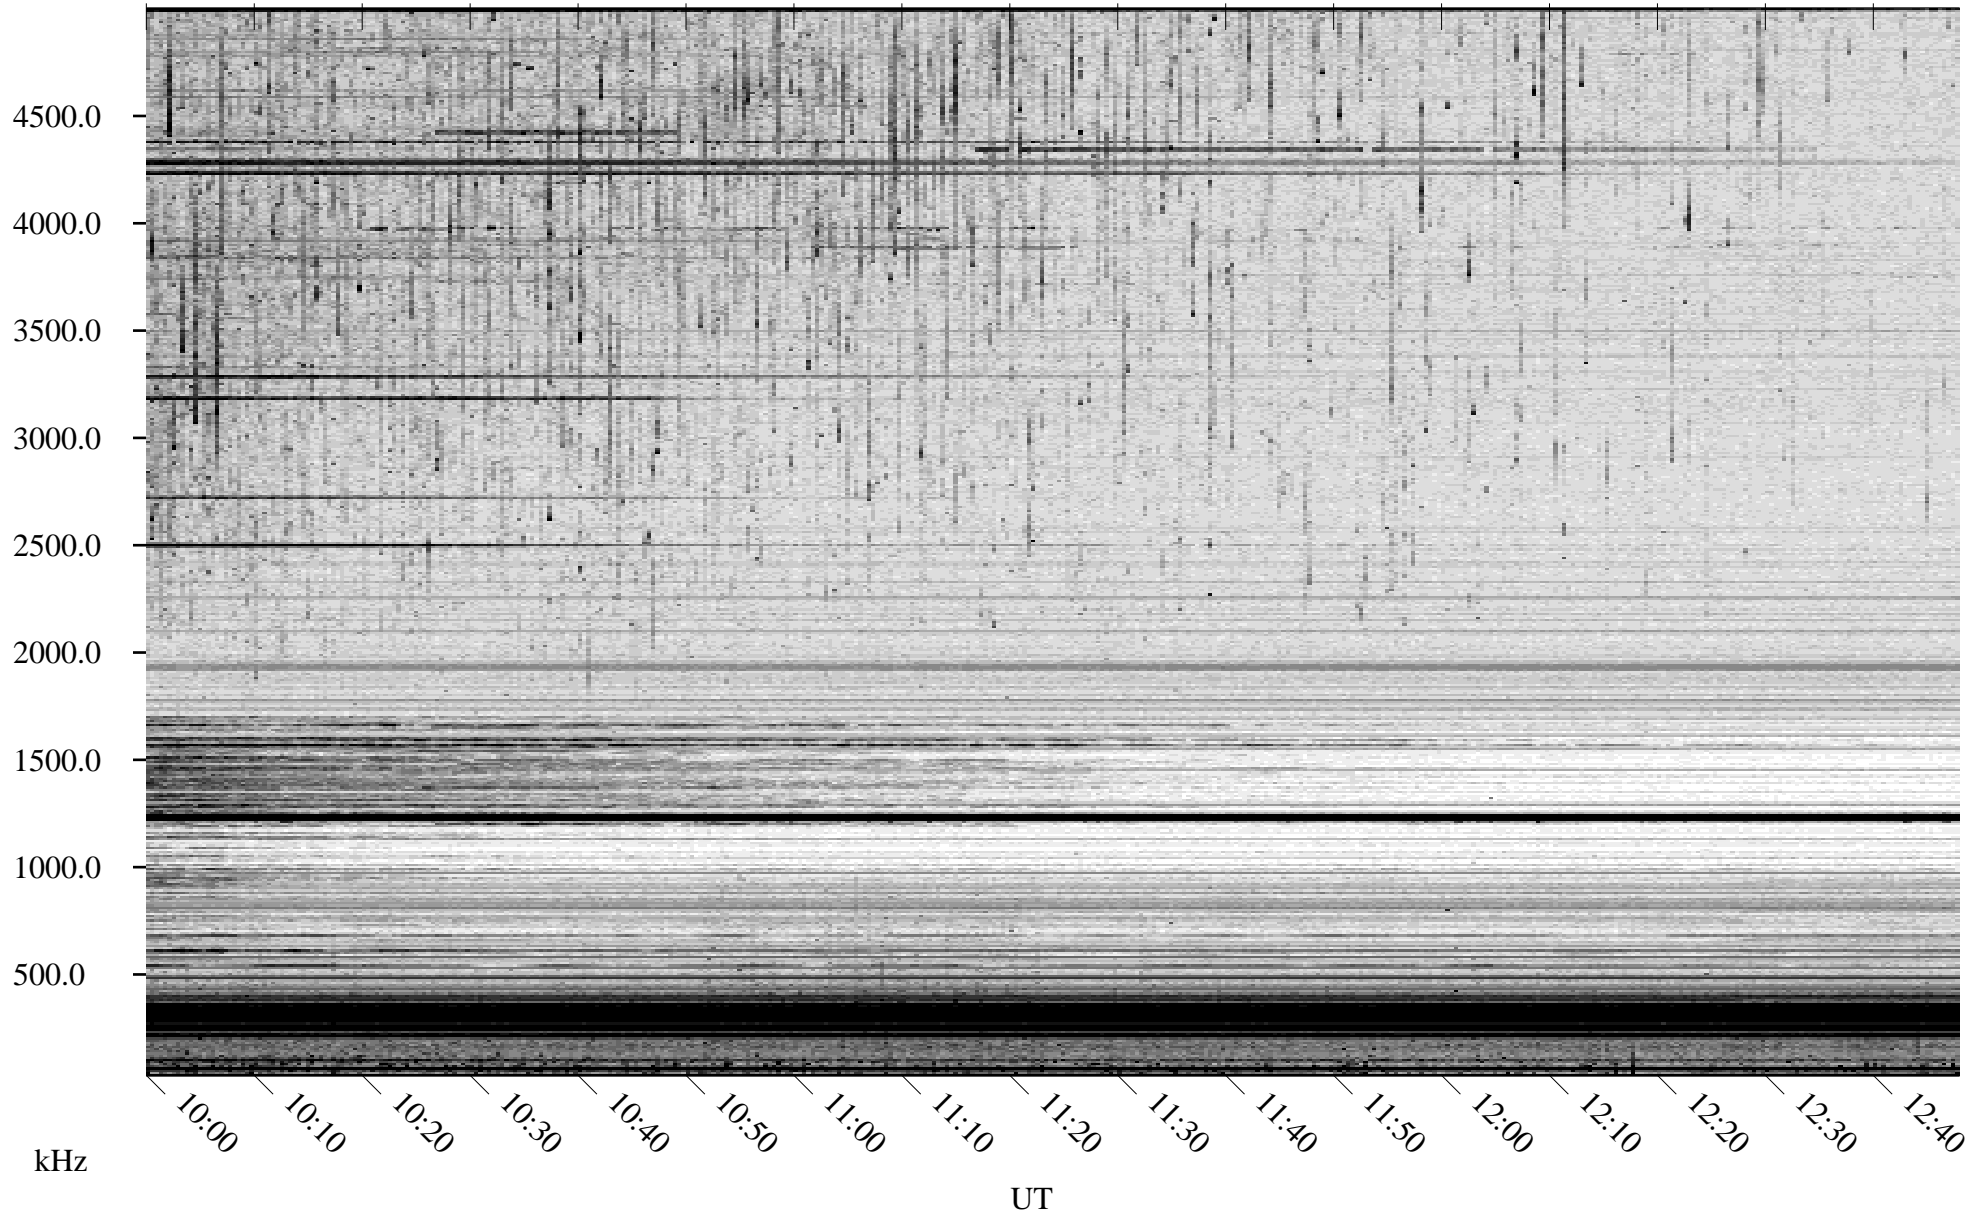

06/11/2008 Churchill, Manitoba

Linear Scale Black = 161 White = 15

ch08163l.r00SUm max_12

Page 1

06/11/2008 Churchill, Manitoba

Linear Scale Black = 161 White = 15

ch08163l.r00SUm max_12

Page 2

06/12/2008 Churchill, Manitoba

Linear Scale Black = 161 White = 15

ch08163l.r00SUm max_12

Page 3

06/12/2008 Churchill, Manitoba

Linear Scale Black = 161 White = 15

ch08163l.r00SUm max_12

Page 4

06/12/2008 Churchill, Manitoba

Linear Scale Black = 161 White = 15

ch08163l.r00SUm max_12

Page 5

06/12/2008 Churchill, Manitoba

Linear Scale Black = 161 White = 15

ch08163l.r00SUm max_12

Page 6

06/12/2008 Churchill, Manitoba

Linear Scale Black = 161 White = 15

ch08163l.r00SUm max_12

Page 7

06/12/2008 Churchill, Manitoba

Linear Scale Black = 161 White = 15

ch08163l.r00SUm max_12

Page 8