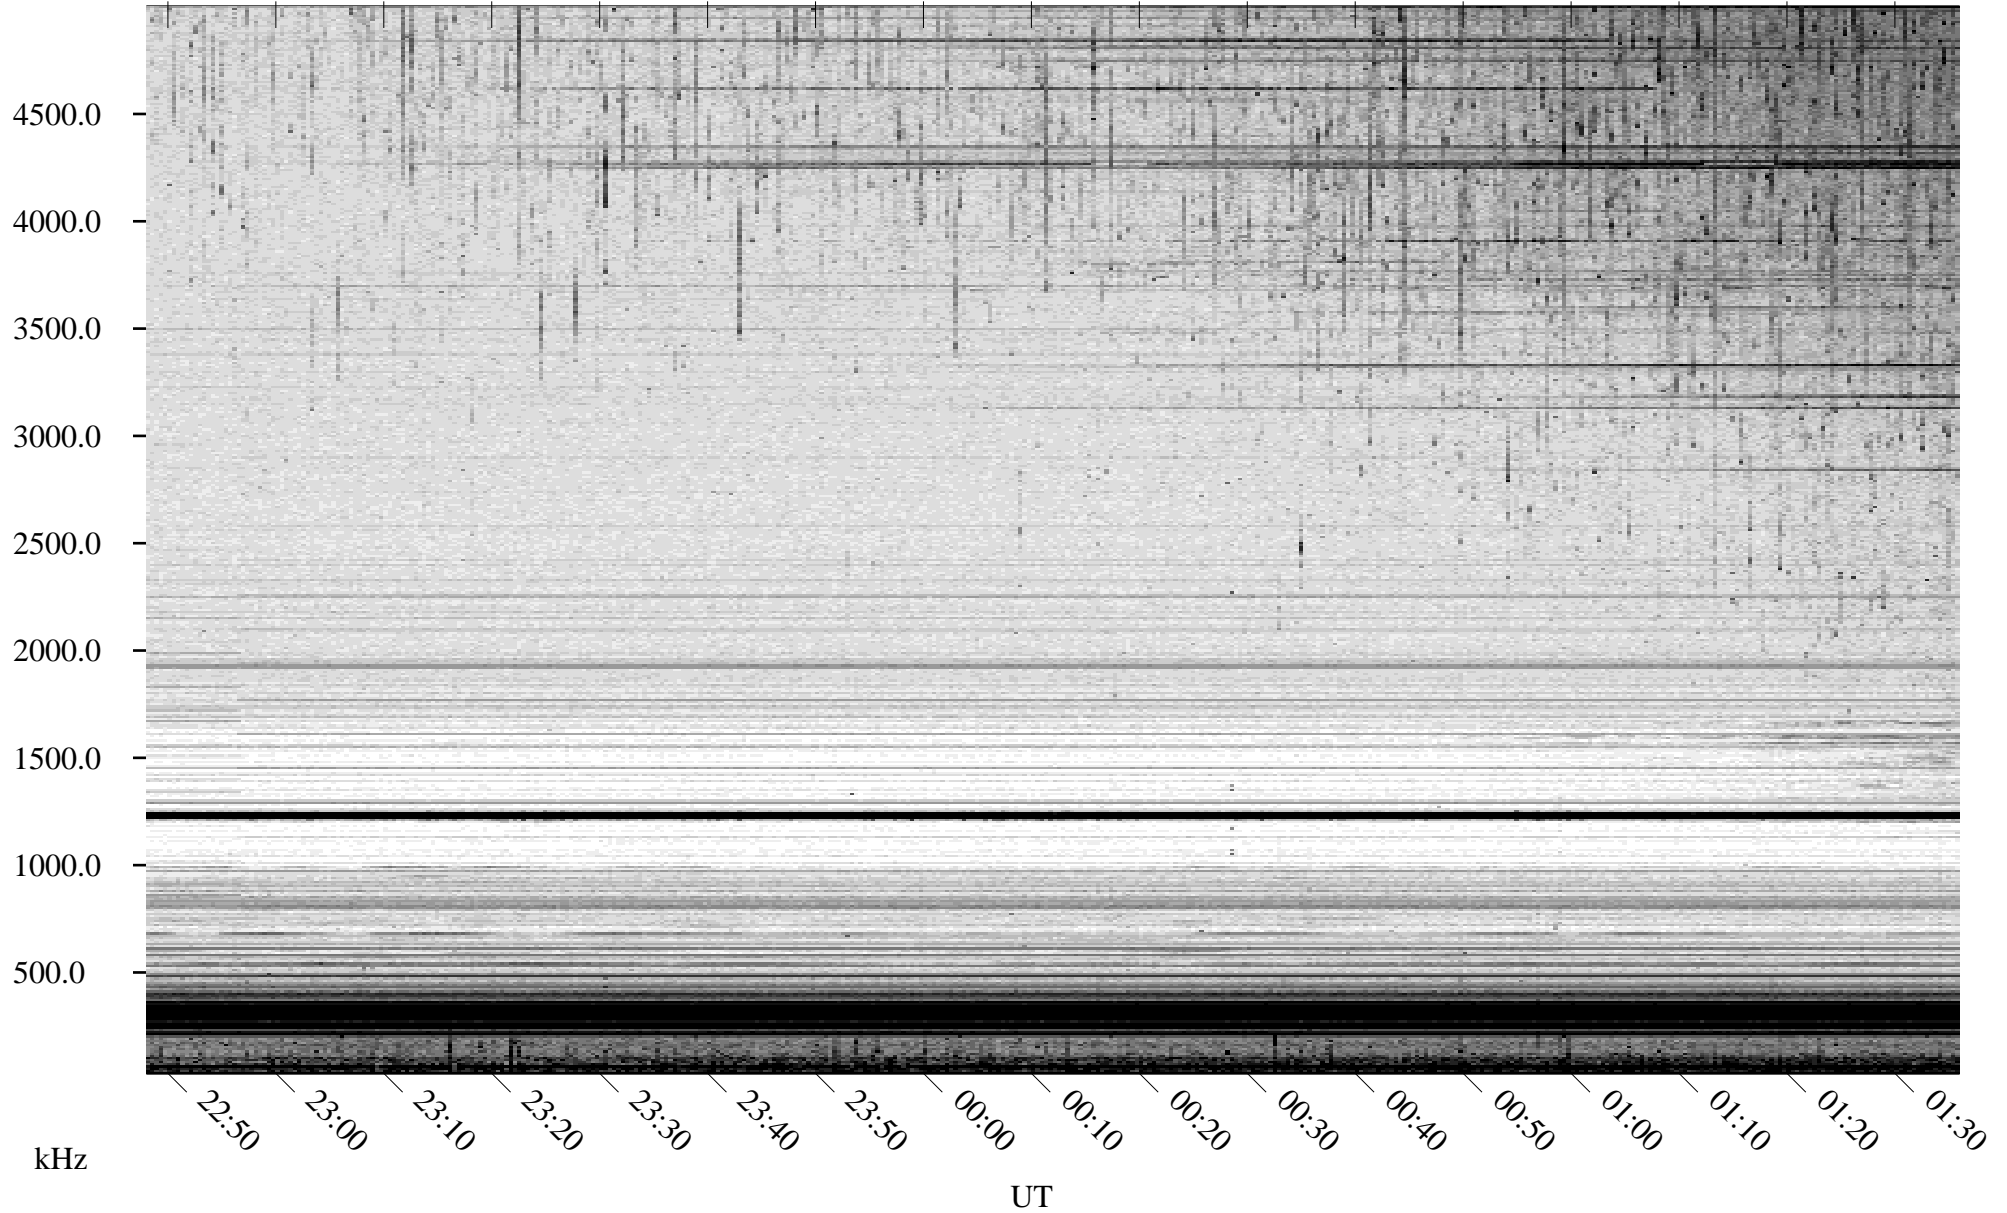

06/11/2008 Churchill, Manitoba

Linear Scale Black = 161 White = 15

ch08163l.r00SUm max_12

Page 1

06/11/2008 Churchill, Manitoba

Linear Scale Black = 161 White = 15

ch08163l.r00SUm max_12

Page 2

06/12/2008 Churchill, Manitoba

Linear Scale Black = 161 White = 15

ch08163l.r00SUm max_12

Page 3

06/12/2008 Churchill, Manitoba

Linear Scale Black = 161 White = 15

ch08163l.r00SUm max_12

Page 4

06/12/2008 Churchill, Manitoba

Linear Scale Black = 161 White = 15

ch08163l.r00SUm max_12

Page 5

06/12/2008 Churchill, Manitoba

Linear Scale Black = 161 White = 15

ch08163l.r00SUm max_12

Page 6

06/12/2008 Churchill, Manitoba

Linear Scale Black = 161 White = 15

ch08163l.r00SUm max_12

Page 7

06/12/2008 Churchill, Manitoba

Linear Scale Black = 161 White = 15

ch08163l.r00SUm max_12

Page 8