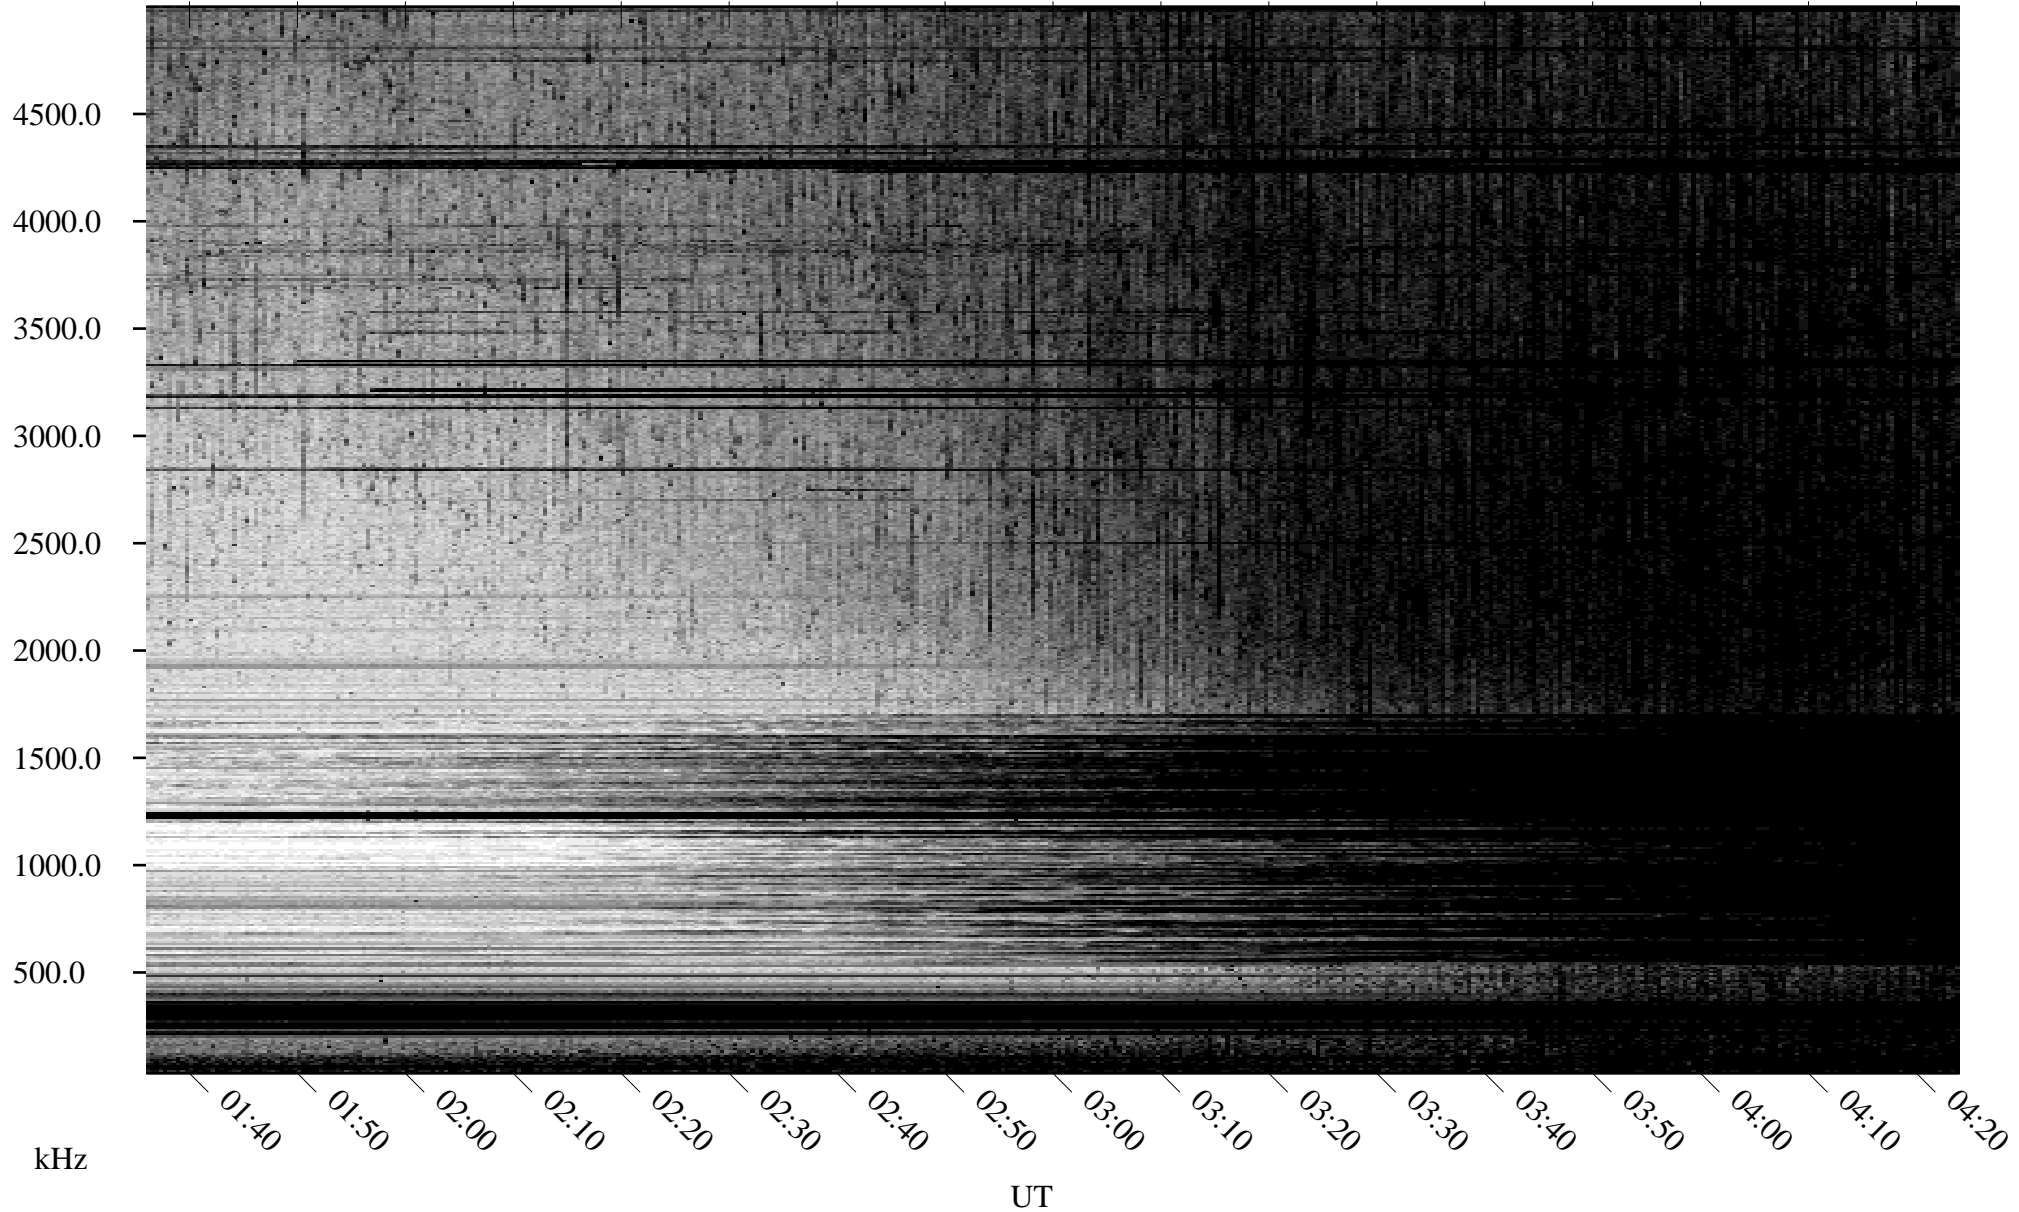

06/11/2008 Churchill, Manitoba

Linear Scale Black = 161 White = 15

ch08163l.r00SUm max_12

Page 1

06/11/2008 Churchill, Manitoba

Linear Scale Black = 161 White = 15

ch08163l.r00SUm max_12

Page 2

06/12/2008 Churchill, Manitoba

Linear Scale Black = 161 White = 15

ch08163l.r00SUm max_12

Page 3

06/12/2008 Churchill, Manitoba

Linear Scale Black = 161 White = 15

ch08163l.r00SUm max_12

Page 4

06/12/2008 Churchill, Manitoba

Linear Scale Black = 161 White = 15

ch08163l.r00SUm max_12

Page 5

06/12/2008 Churchill, Manitoba

Linear Scale Black = 161 White = 15

ch08163l.r00SUm max_12

Page 6

06/12/2008 Churchill, Manitoba

Linear Scale Black = 161 White = 15

ch08163l.r00SUm max_12

Page 7

06/12/2008 Churchill, Manitoba

Linear Scale Black = 161 White = 15

ch08163l.r00SUm max_12

Page 8