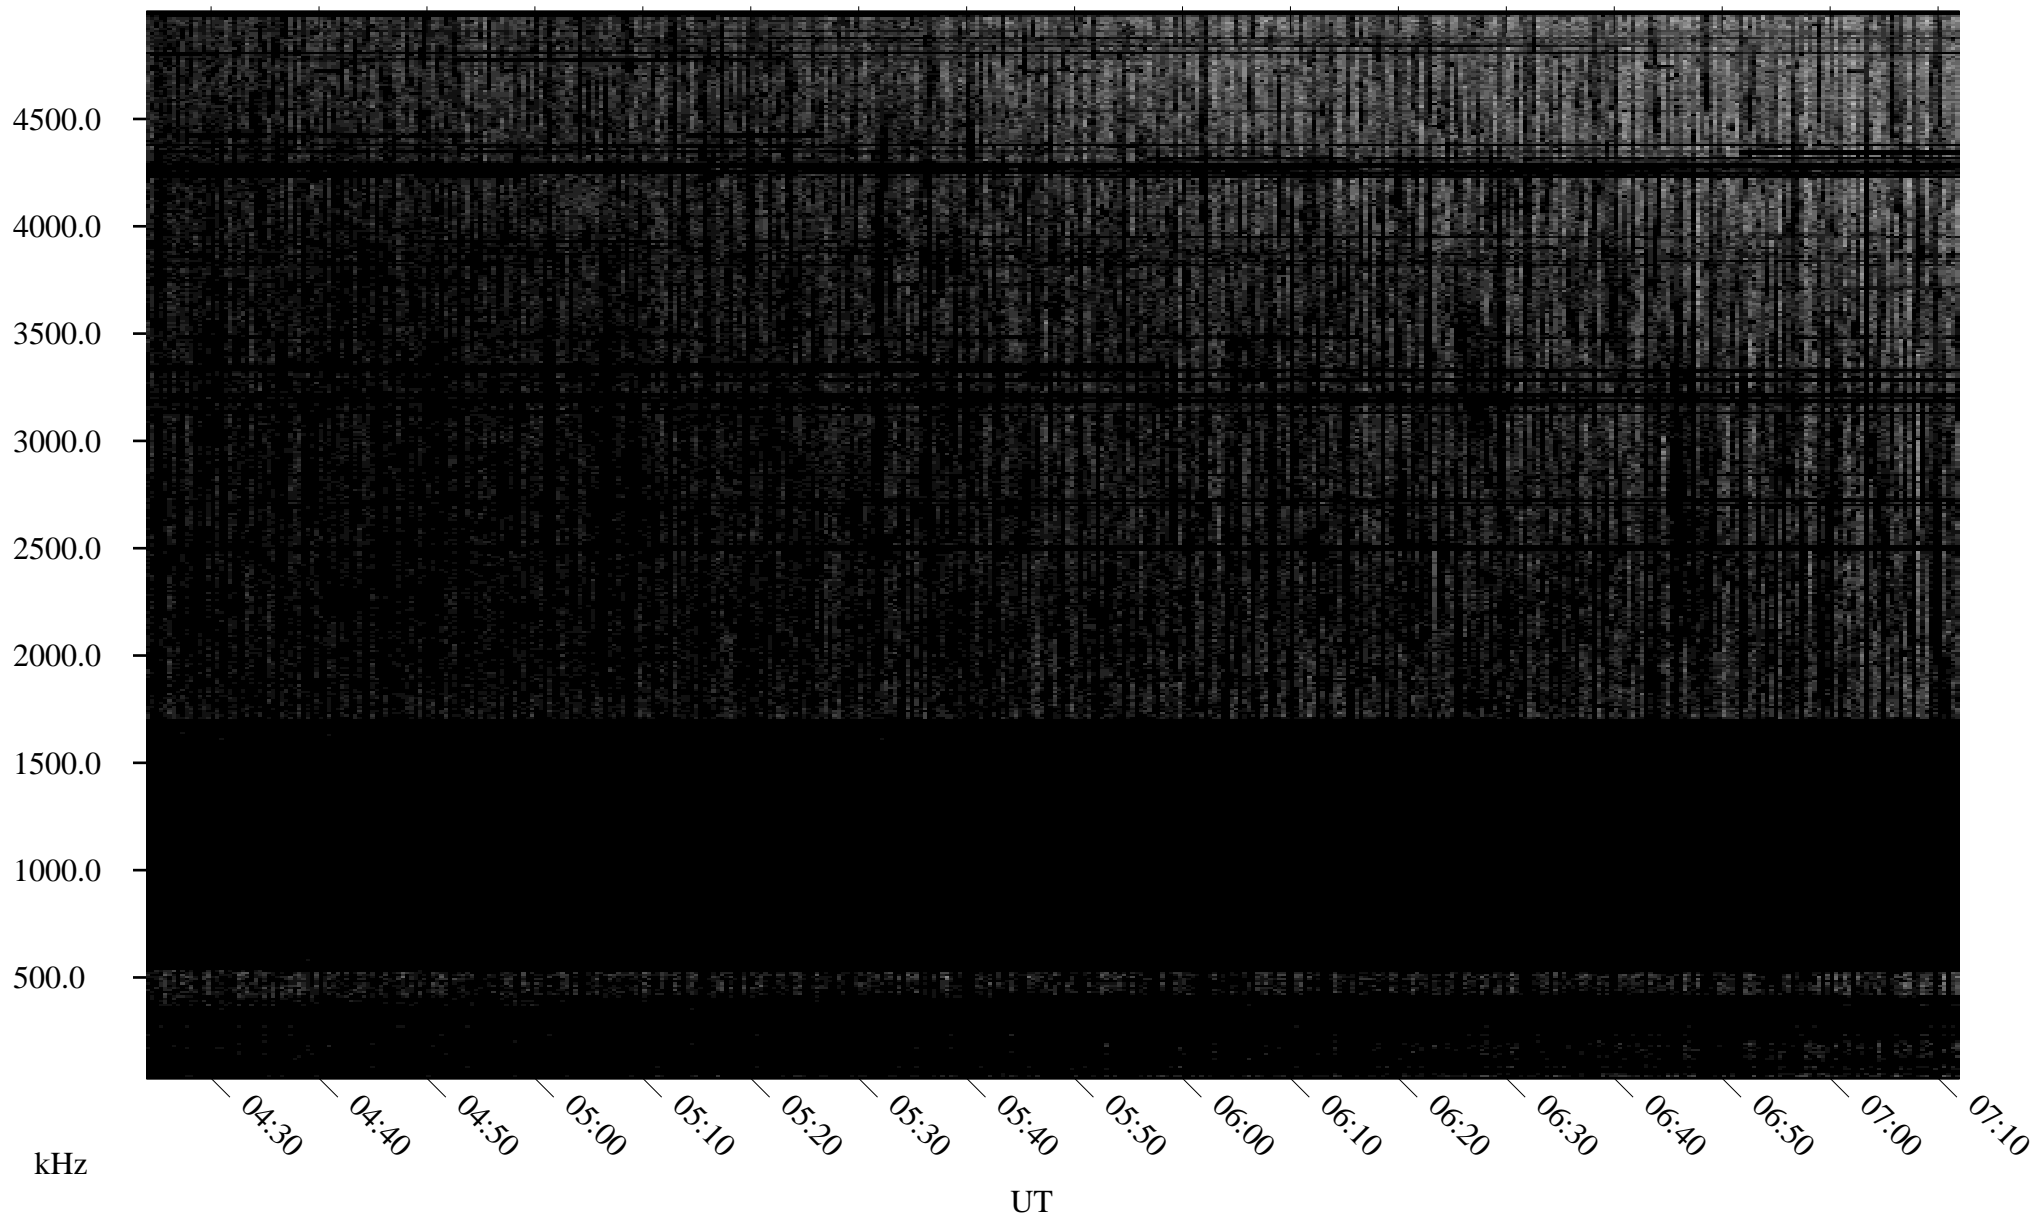

06/11/2008 Churchill, Manitoba

Linear Scale Black = 161 White = 15

ch08163l.r00SUm max_12

Page 1

06/11/2008 Churchill, Manitoba

Linear Scale Black = 161 White = 15

ch08163l.r00SUm max_12

Page 2

06/12/2008 Churchill, Manitoba

Linear Scale Black = 161 White = 15

ch08163l.r00SUm max_12

Page 3

06/12/2008 Churchill, Manitoba

Linear Scale Black = 161 White = 15

ch08163l.r00SUm max_12

Page 4

06/12/2008 Churchill, Manitoba

Linear Scale Black = 161 White = 15

ch08163l.r00SUm max_12

Page 5

06/12/2008 Churchill, Manitoba

Linear Scale Black = 161 White = 15

ch08163l.r00SUm max_12

Page 6

06/12/2008 Churchill, Manitoba

Linear Scale Black = 161 White = 15

ch08163l.r00SUm max_12

Page 7

06/12/2008 Churchill, Manitoba

Linear Scale Black = 161 White = 15

ch08163l.r00SUm max_12

Page 8