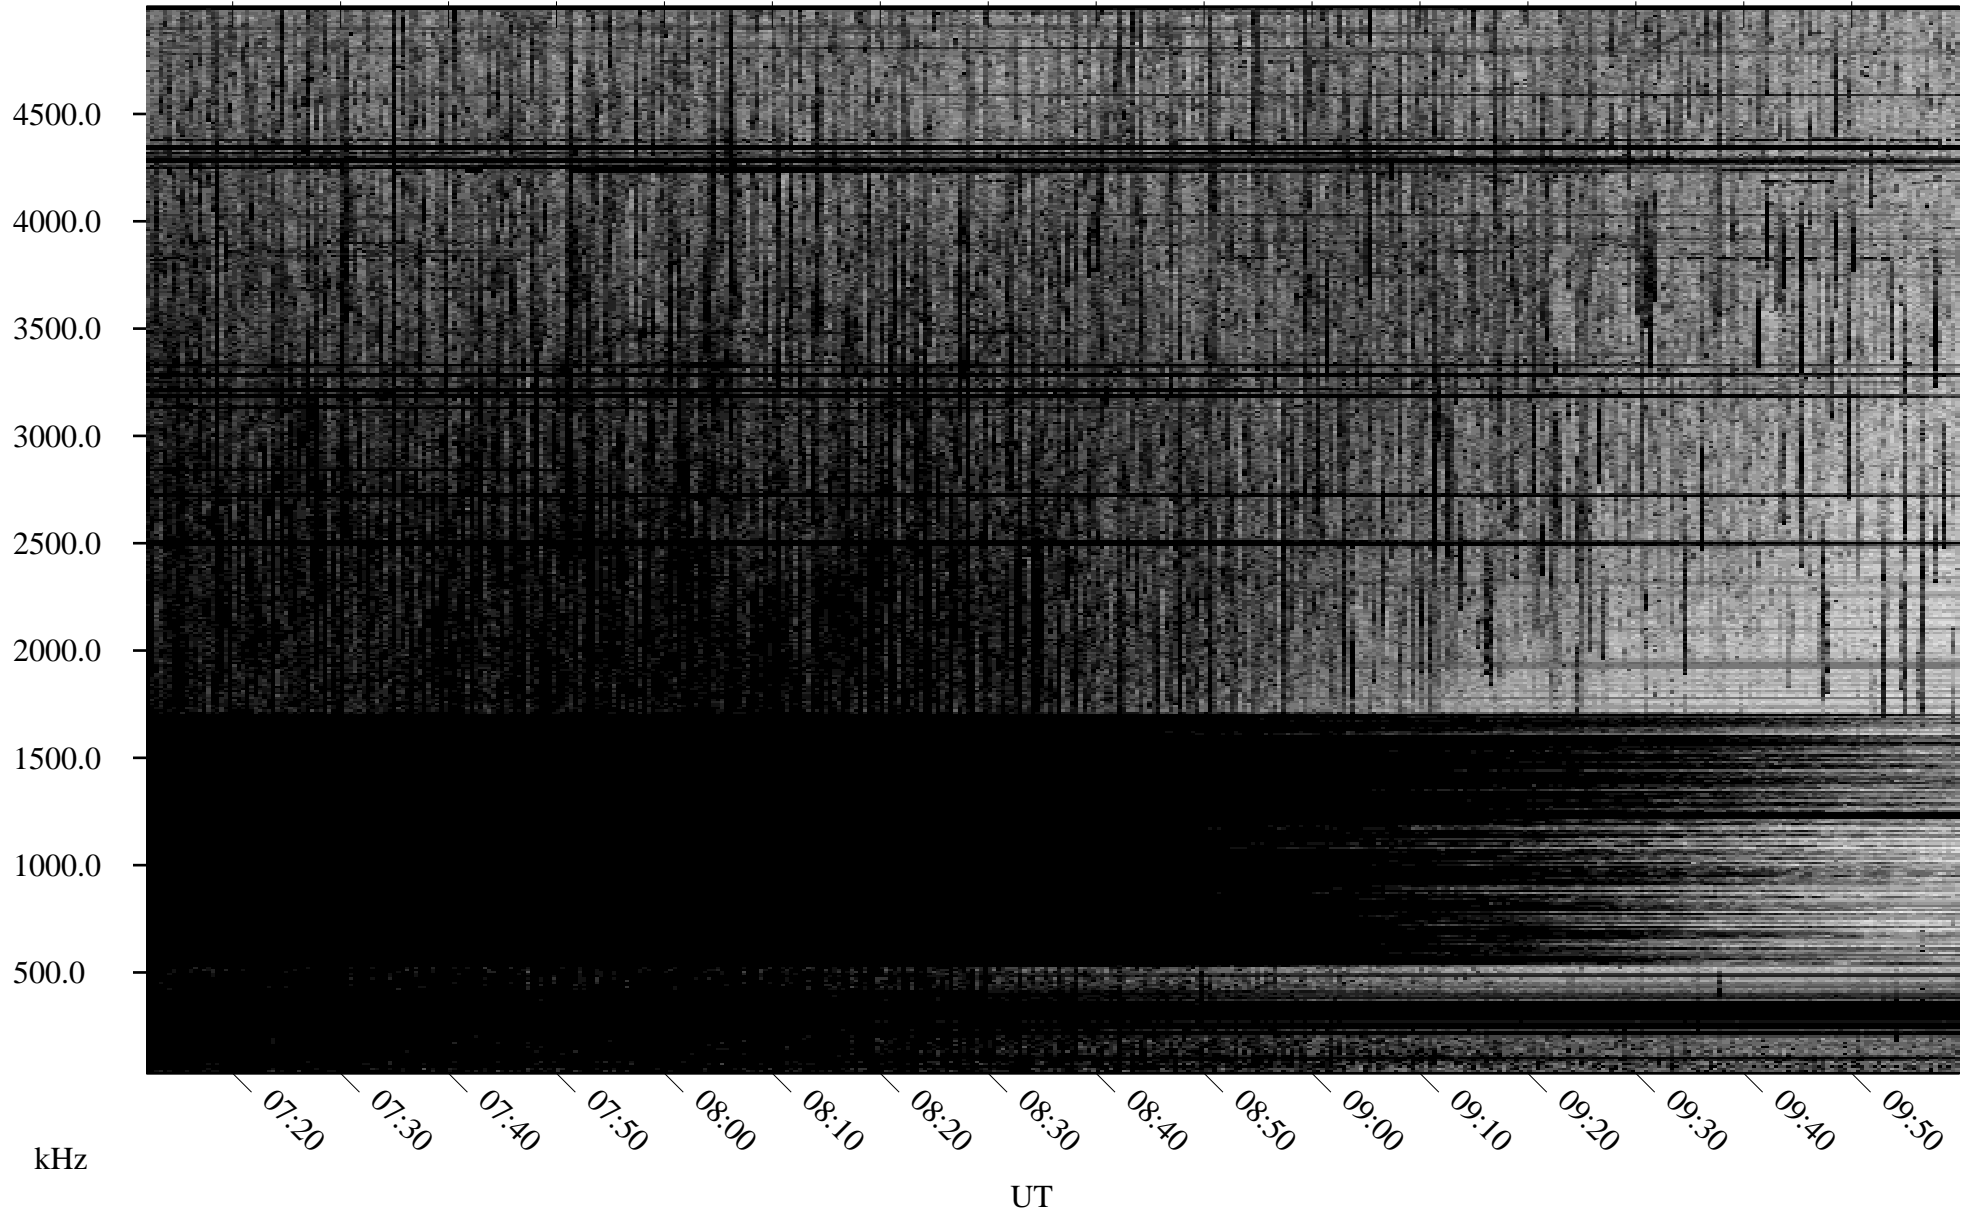

# 06/13/2008 Churchill, Manitoba

Linear Scale    Black = 161    White = 15

ch08164l.r00SUm max\_12

Page 4

# 06/13/2008 Churchill, Manitoba

Linear Scale    Black = 161    White = 15

ch08164l.r00SUm max\_12

Page 5