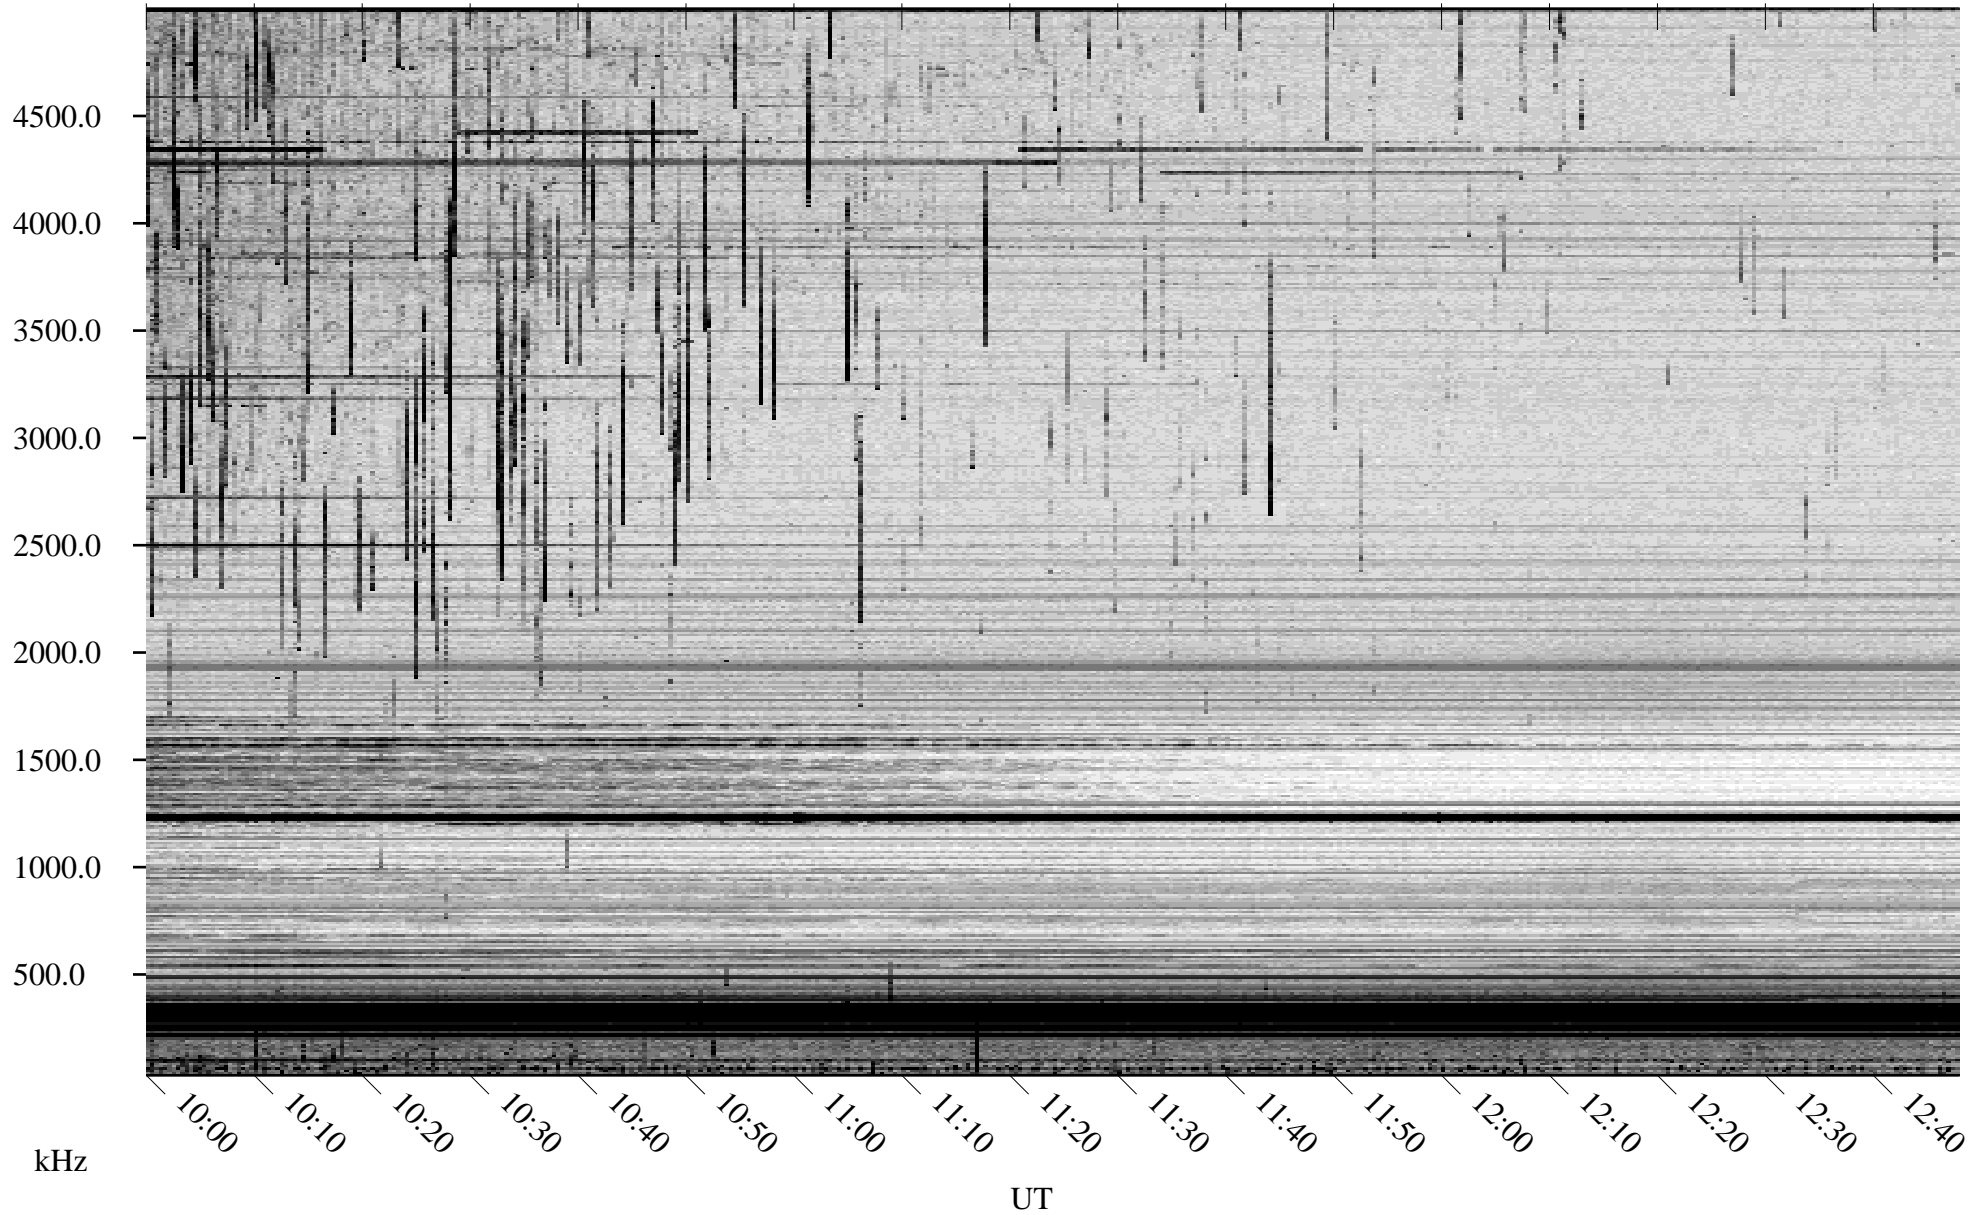

# 06/13/2008 Churchill, Manitoba

Linear Scale    Black = 161    White = 15

ch08164l.r00SUm max\_12

Page 5

# 06/13/2008 Churchill, Manitoba

Linear Scale    Black = 161    White = 15

ch08164l.r00SUm max\_12

Page 6

# 06/13/2008 Churchill, Manitoba

Linear Scale    Black = 161    White = 15

ch08164l.r00SUm max\_12

Page 7