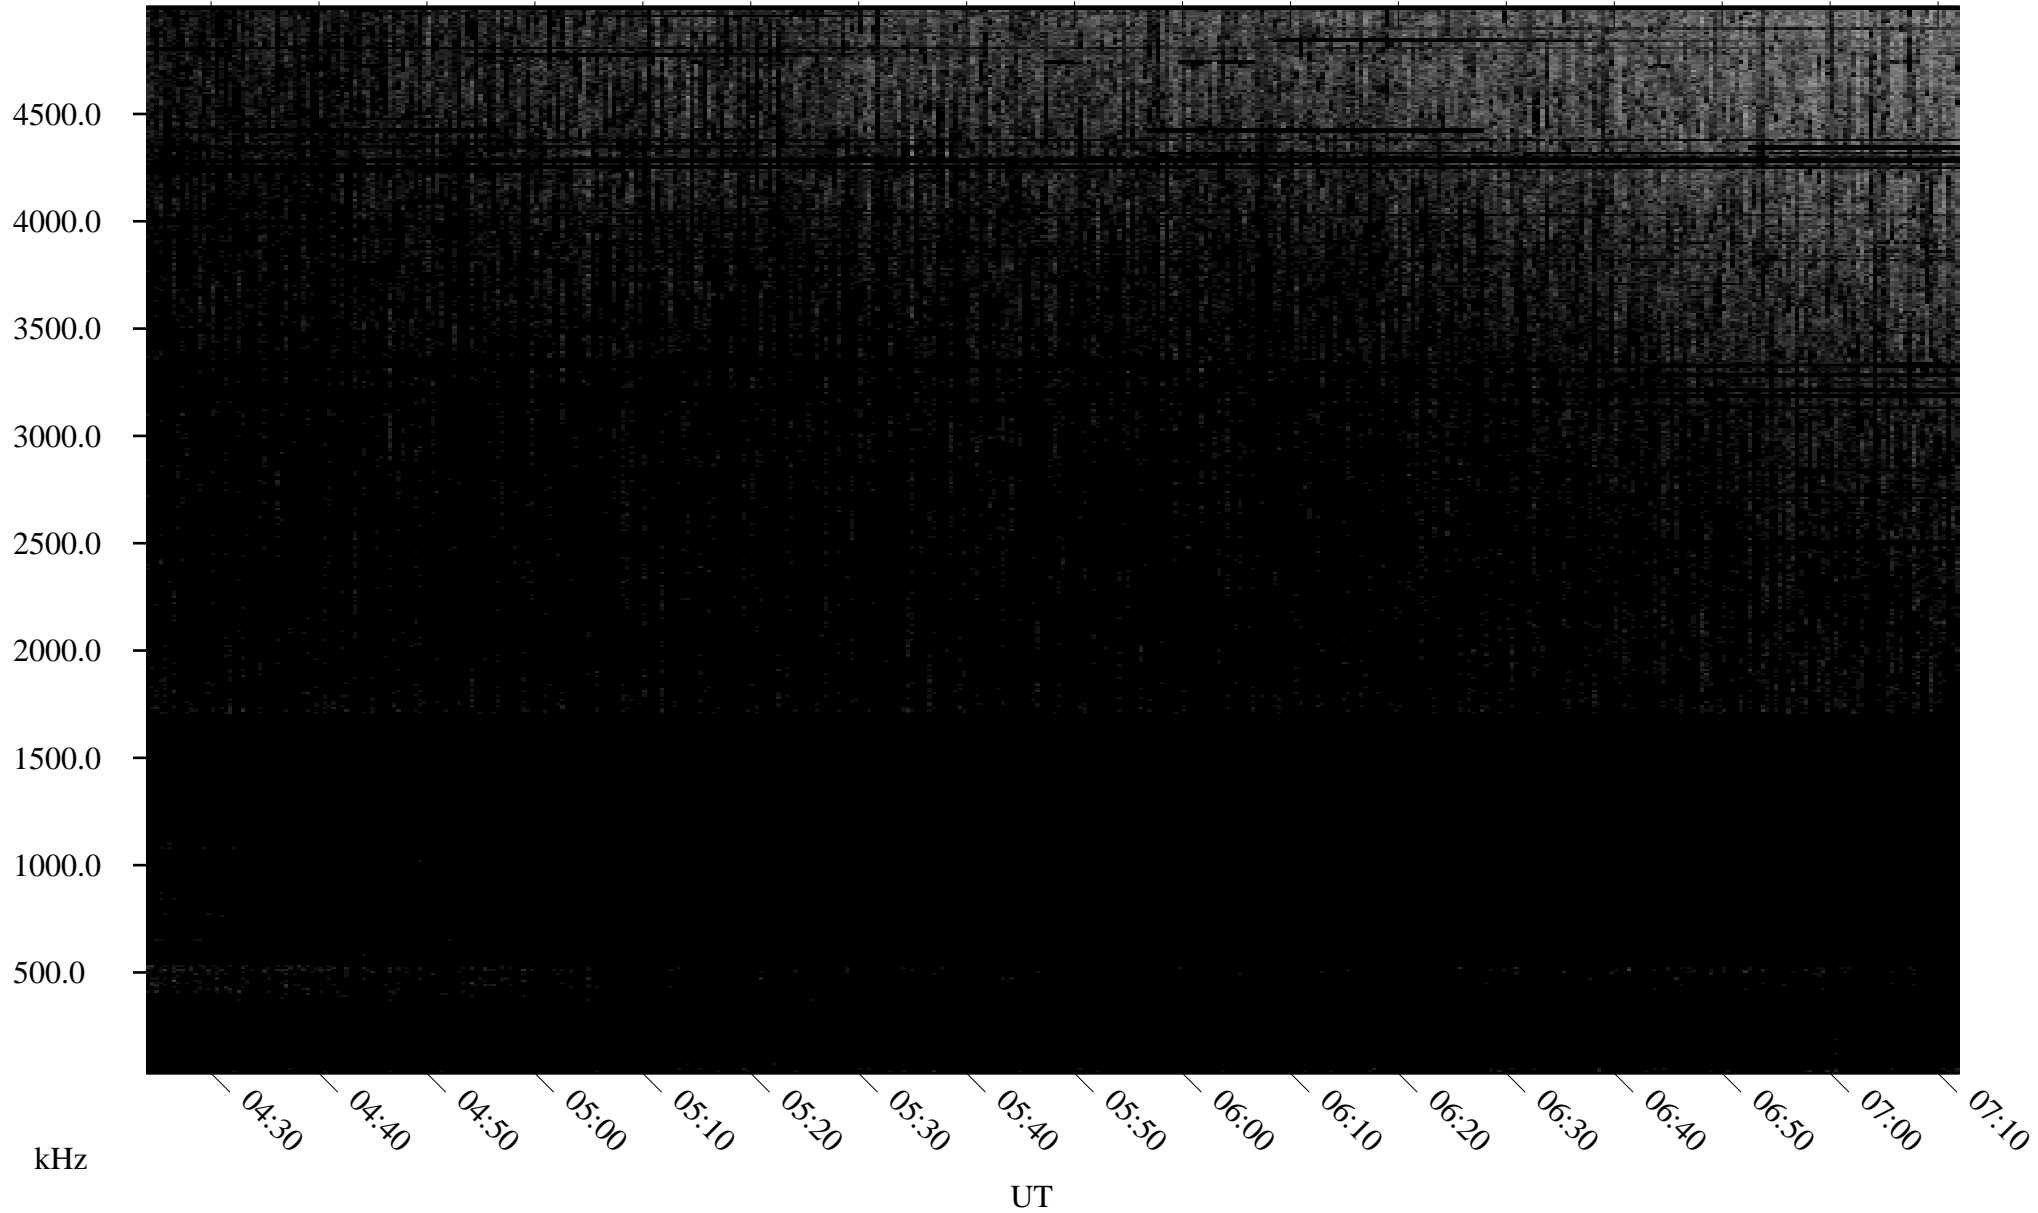

# 06/13/2008 Churchill, Manitoba

Linear Scale    Black = 161    White = 15

ch08164l.r00SUm max\_12

Page 3

# 06/13/2008 Churchill, Manitoba

Linear Scale    Black = 161    White = 15

ch08164l.r00SUm max\_12

Page 4