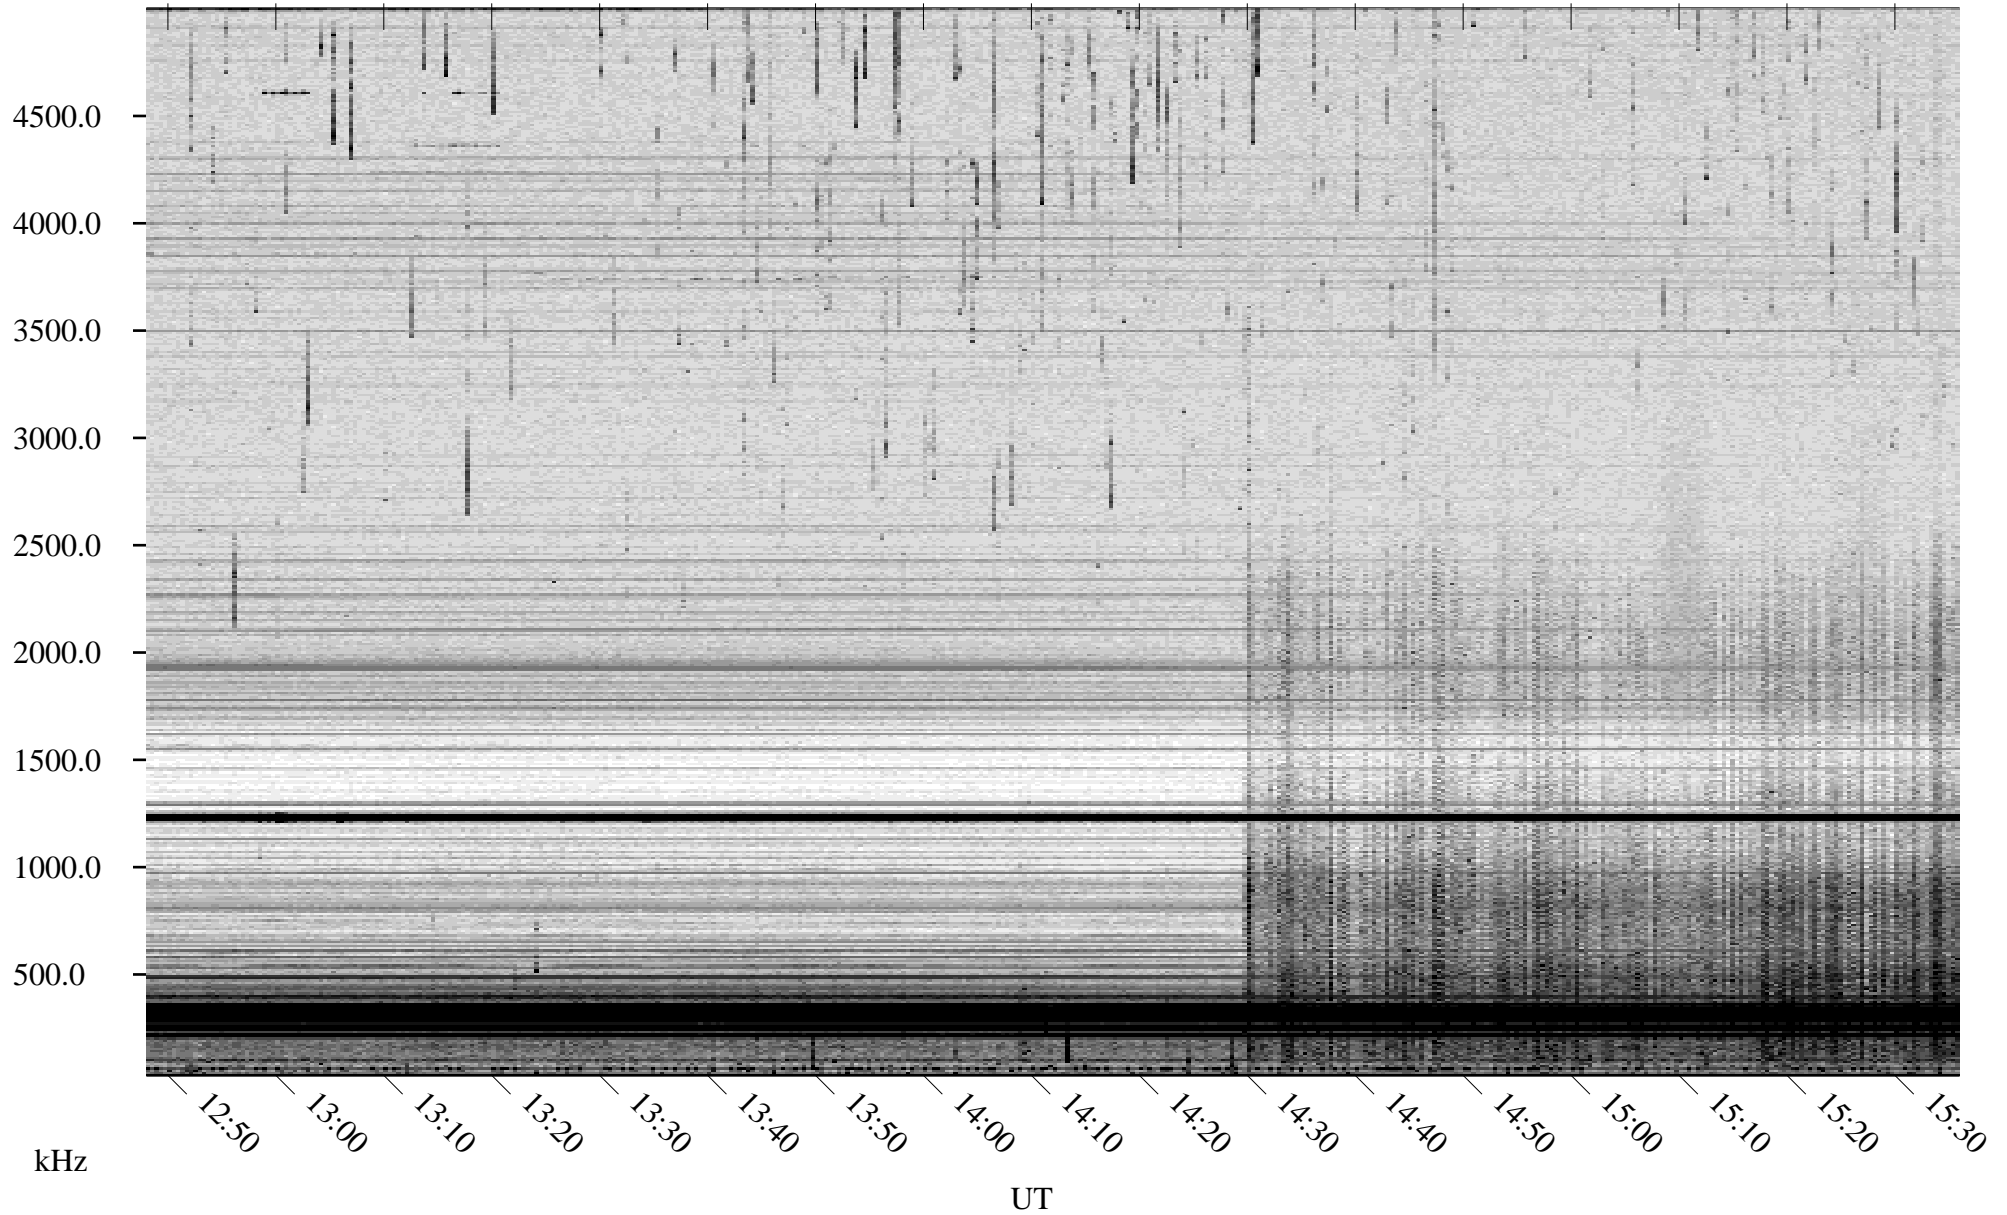

# 06/13/2008 Churchill, Manitoba

Linear Scale    Black = 161    White = 15

ch08164l.r00SUm max\_12

Page 5

# 06/13/2008 Churchill, Manitoba

Linear Scale    Black = 161    White = 15

ch08164l.r00SUm max\_12

Page 6

# 06/13/2008 Churchill, Manitoba

Linear Scale    Black = 161    White = 15

ch08164l.r00SUm max\_12

Page 7

# 06/13/2008 Churchill, Manitoba

Linear Scale Black = 161 White = 15

ch08164l.r00SUm max\_12