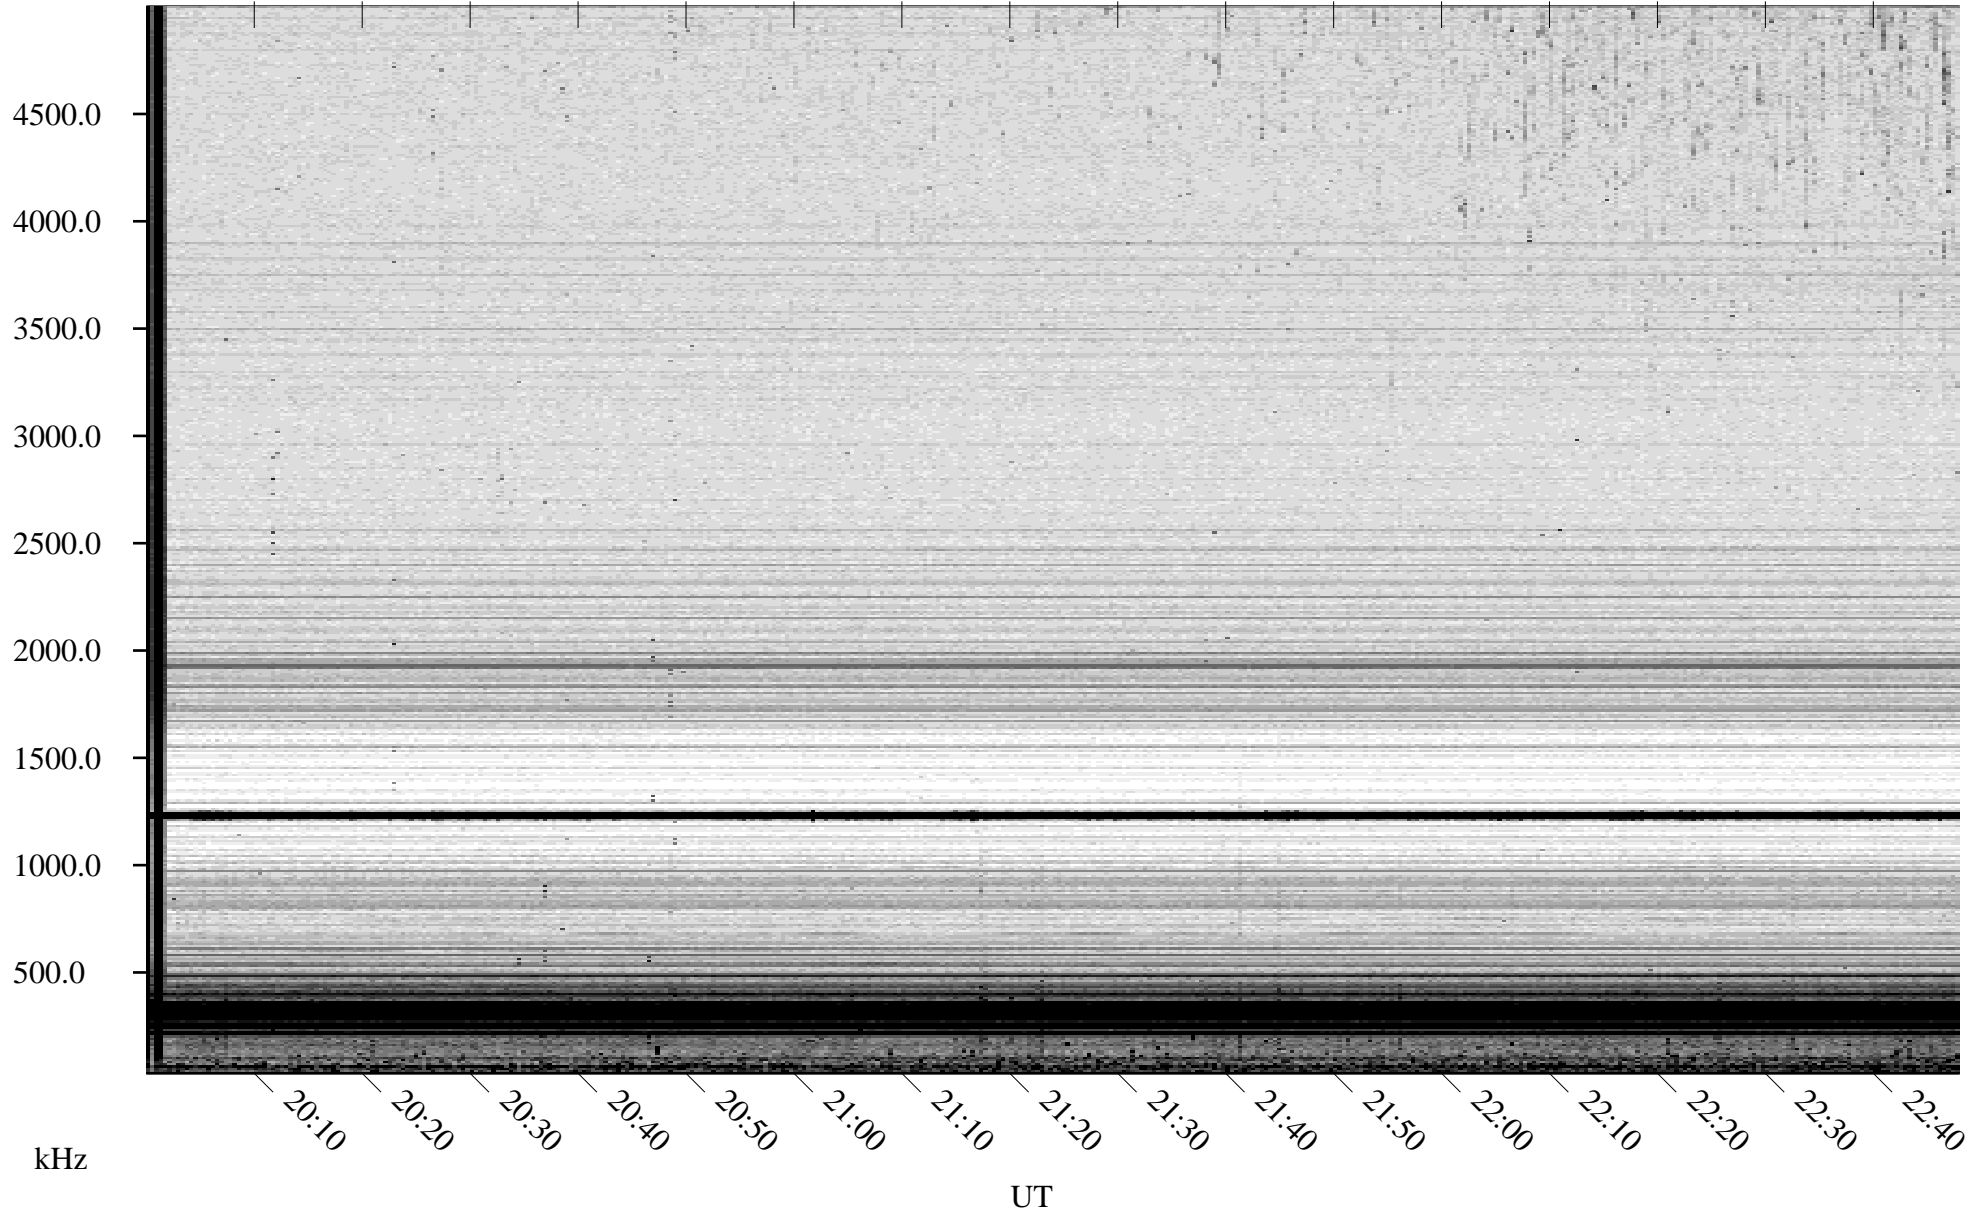

# 06/12/2008 Churchill, Manitoba

Linear Scale    Black = 161    White = 15

ch08164l.r00SUm max\_12

Page 1

# 06/12/2008 Churchill, Manitoba

Linear Scale    Black = 161    White = 15

ch08164l.r00SUm max\_12

Page 2

# 06/13/2008 Churchill, Manitoba

Linear Scale    Black = 161    White = 15

ch08164l.r00SUm max\_12

Page 3

# 06/13/2008 Churchill, Manitoba

Linear Scale    Black = 161    White = 15

ch08164l.r00SUm max\_12

Page 4