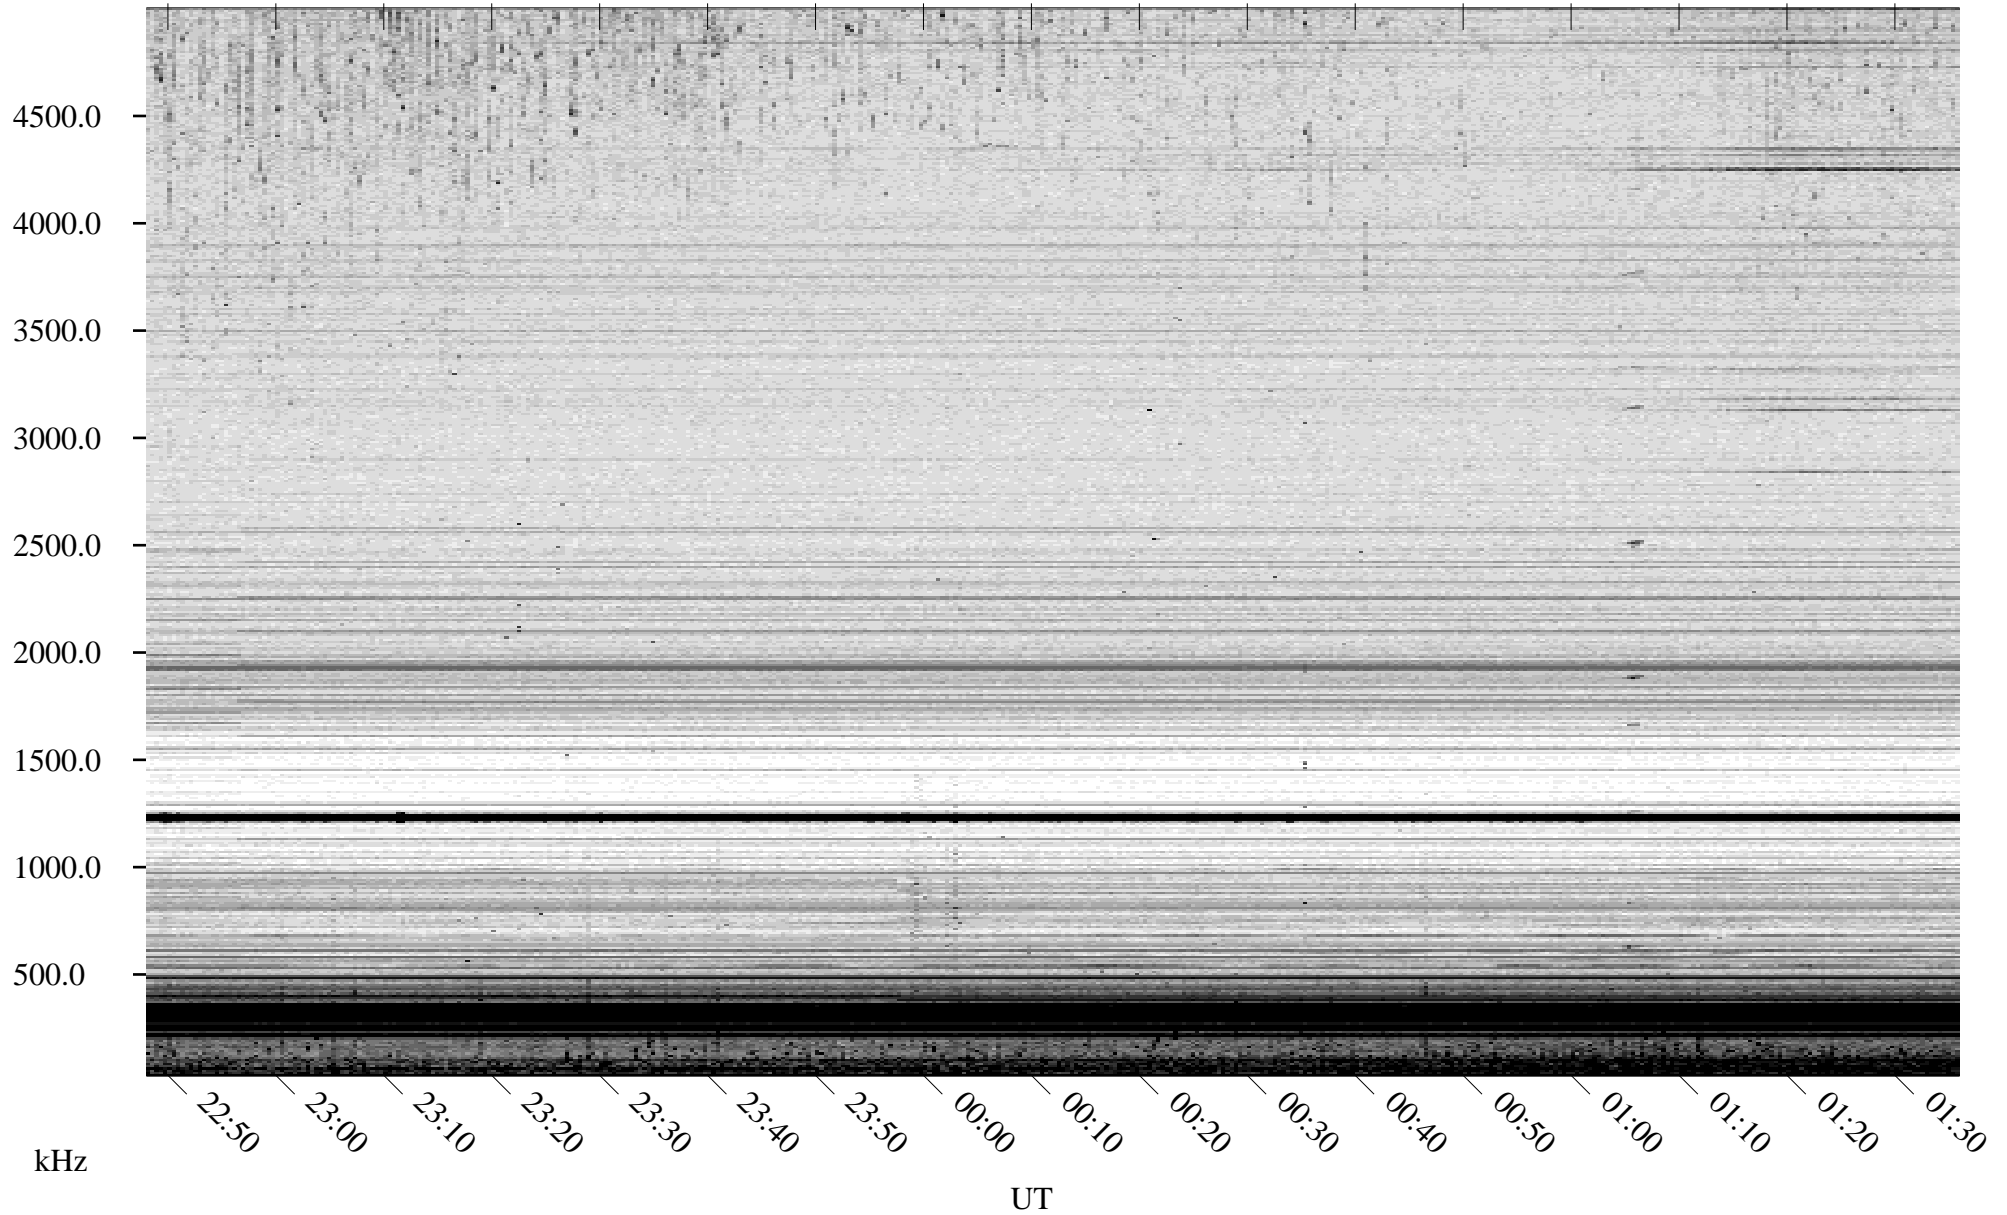

# 06/12/2008 Churchill, Manitoba

Linear Scale    Black = 161    White = 15

ch08164l.r00SUm max\_12

Page 1

# 06/12/2008 Churchill, Manitoba

Linear Scale    Black = 161    White = 15

ch08164l.r00SUm max\_12

Page 2

# 06/13/2008 Churchill, Manitoba

Linear Scale    Black = 161    White = 15

ch08164l.r00SUm max\_12

Page 3

# 06/13/2008 Churchill, Manitoba

Linear Scale    Black = 161    White = 15

ch08164l.r00SUm max\_12

Page 4