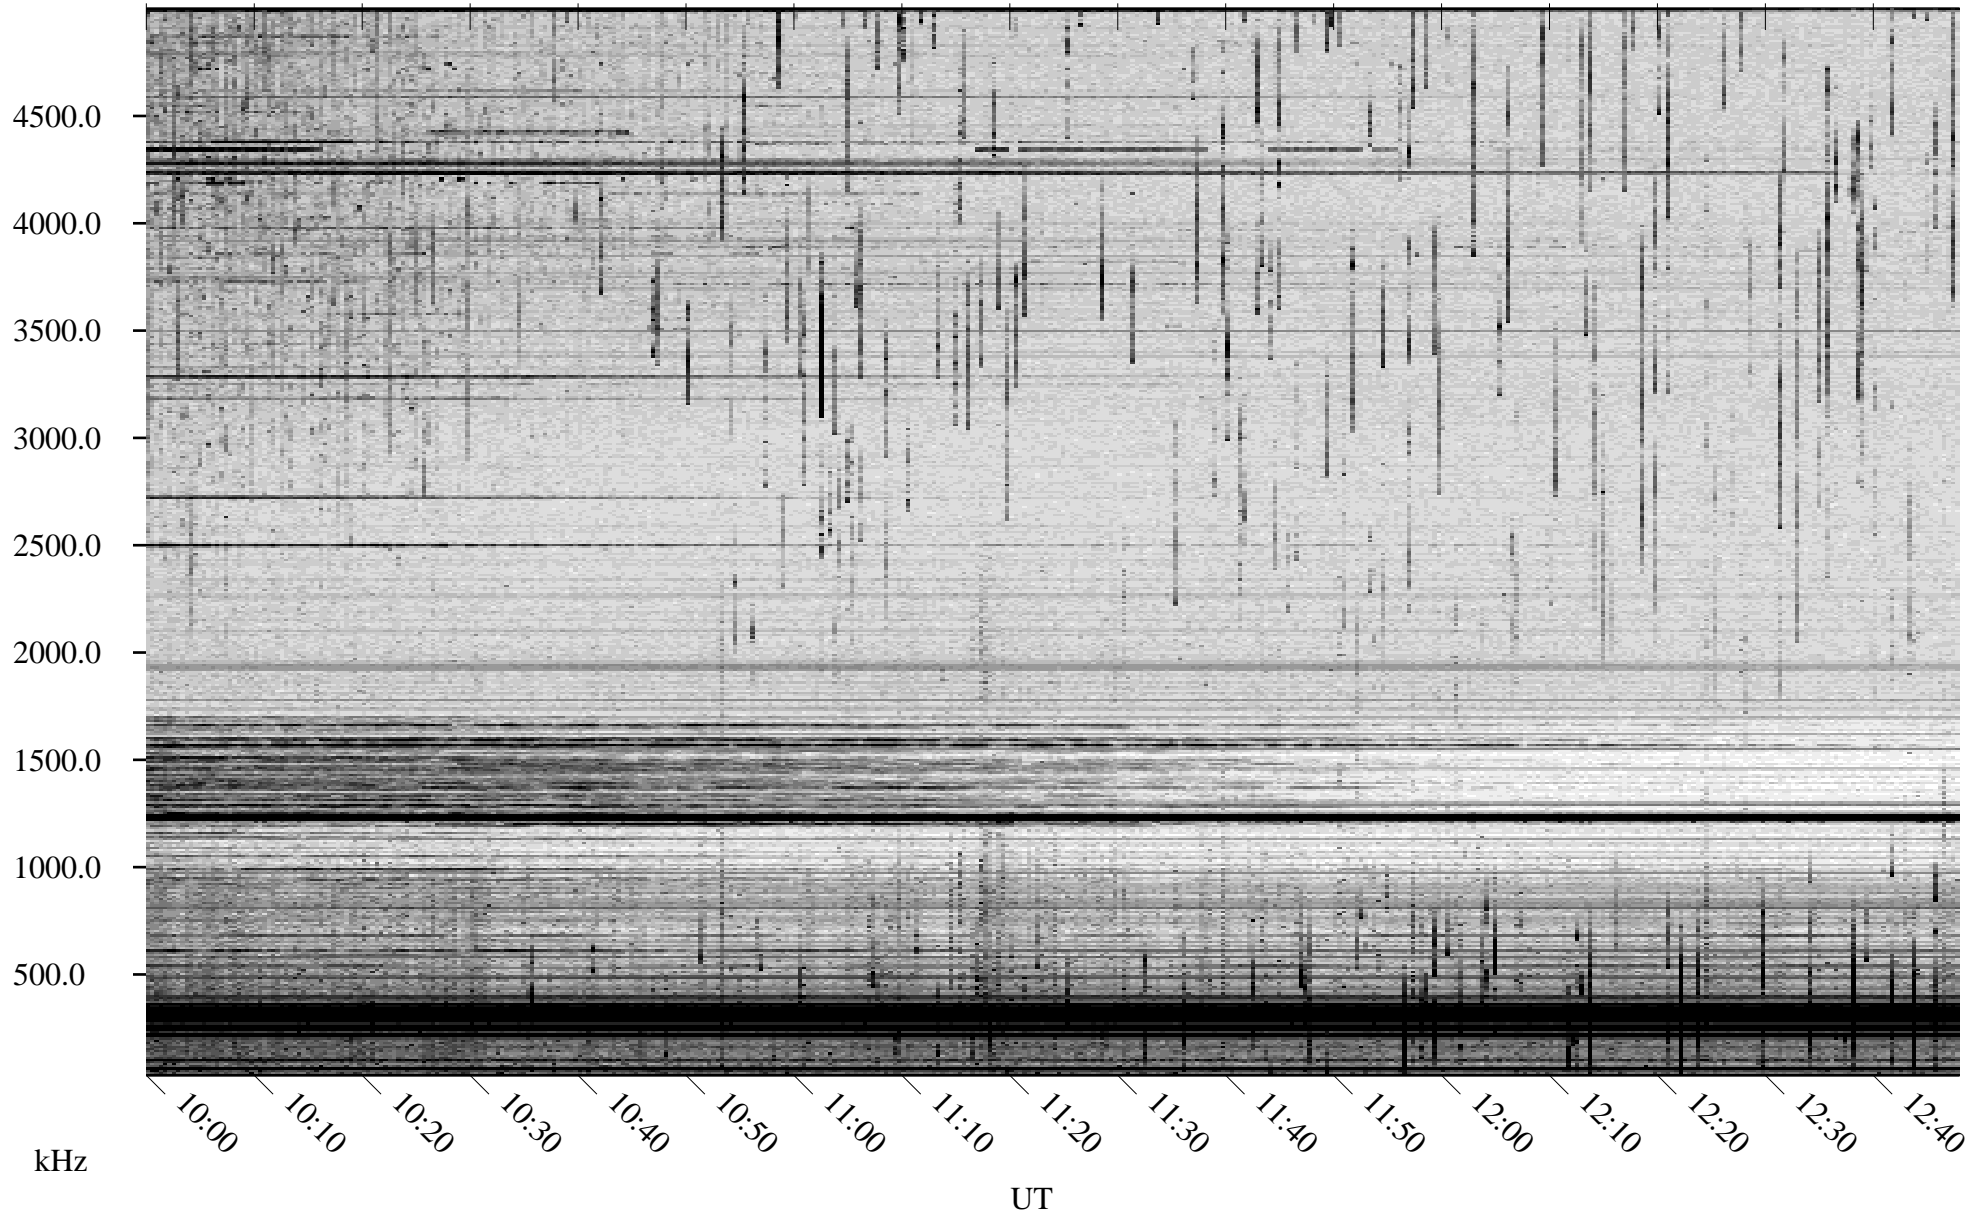

06/13/2008 Churchill, Manitoba

Linear Scale Black = 161 White = 15

ch081651.r00SUm max_12

Page 1

06/13/2008 Churchill, Manitoba

Linear Scale Black = 161 White = 15

ch081651.r00SUm max_12

Page 2

06/14/2008 Churchill, Manitoba

Linear Scale Black = 161 White = 15

ch081651.r00SUm max_12

Page 3

06/14/2008 Churchill, Manitoba

Linear Scale Black = 161 White = 15

ch08165l.r00SUm max_12

Page 4

06/14/2008 Churchill, Manitoba

Linear Scale Black = 161 White = 15

ch08165l.r00SUm max_12

Page 5

06/14/2008 Churchill, Manitoba

Linear Scale Black = 161 White = 15

ch08165l.r00SUm max_12

Page 6

06/14/2008 Churchill, Manitoba

Linear Scale Black = 161 White = 15

ch08165l.r00SUm max_12

Page 7

06/14/2008 Churchill, Manitoba

Linear Scale Black = 161 White = 15

ch08165l.r00SUm max_12