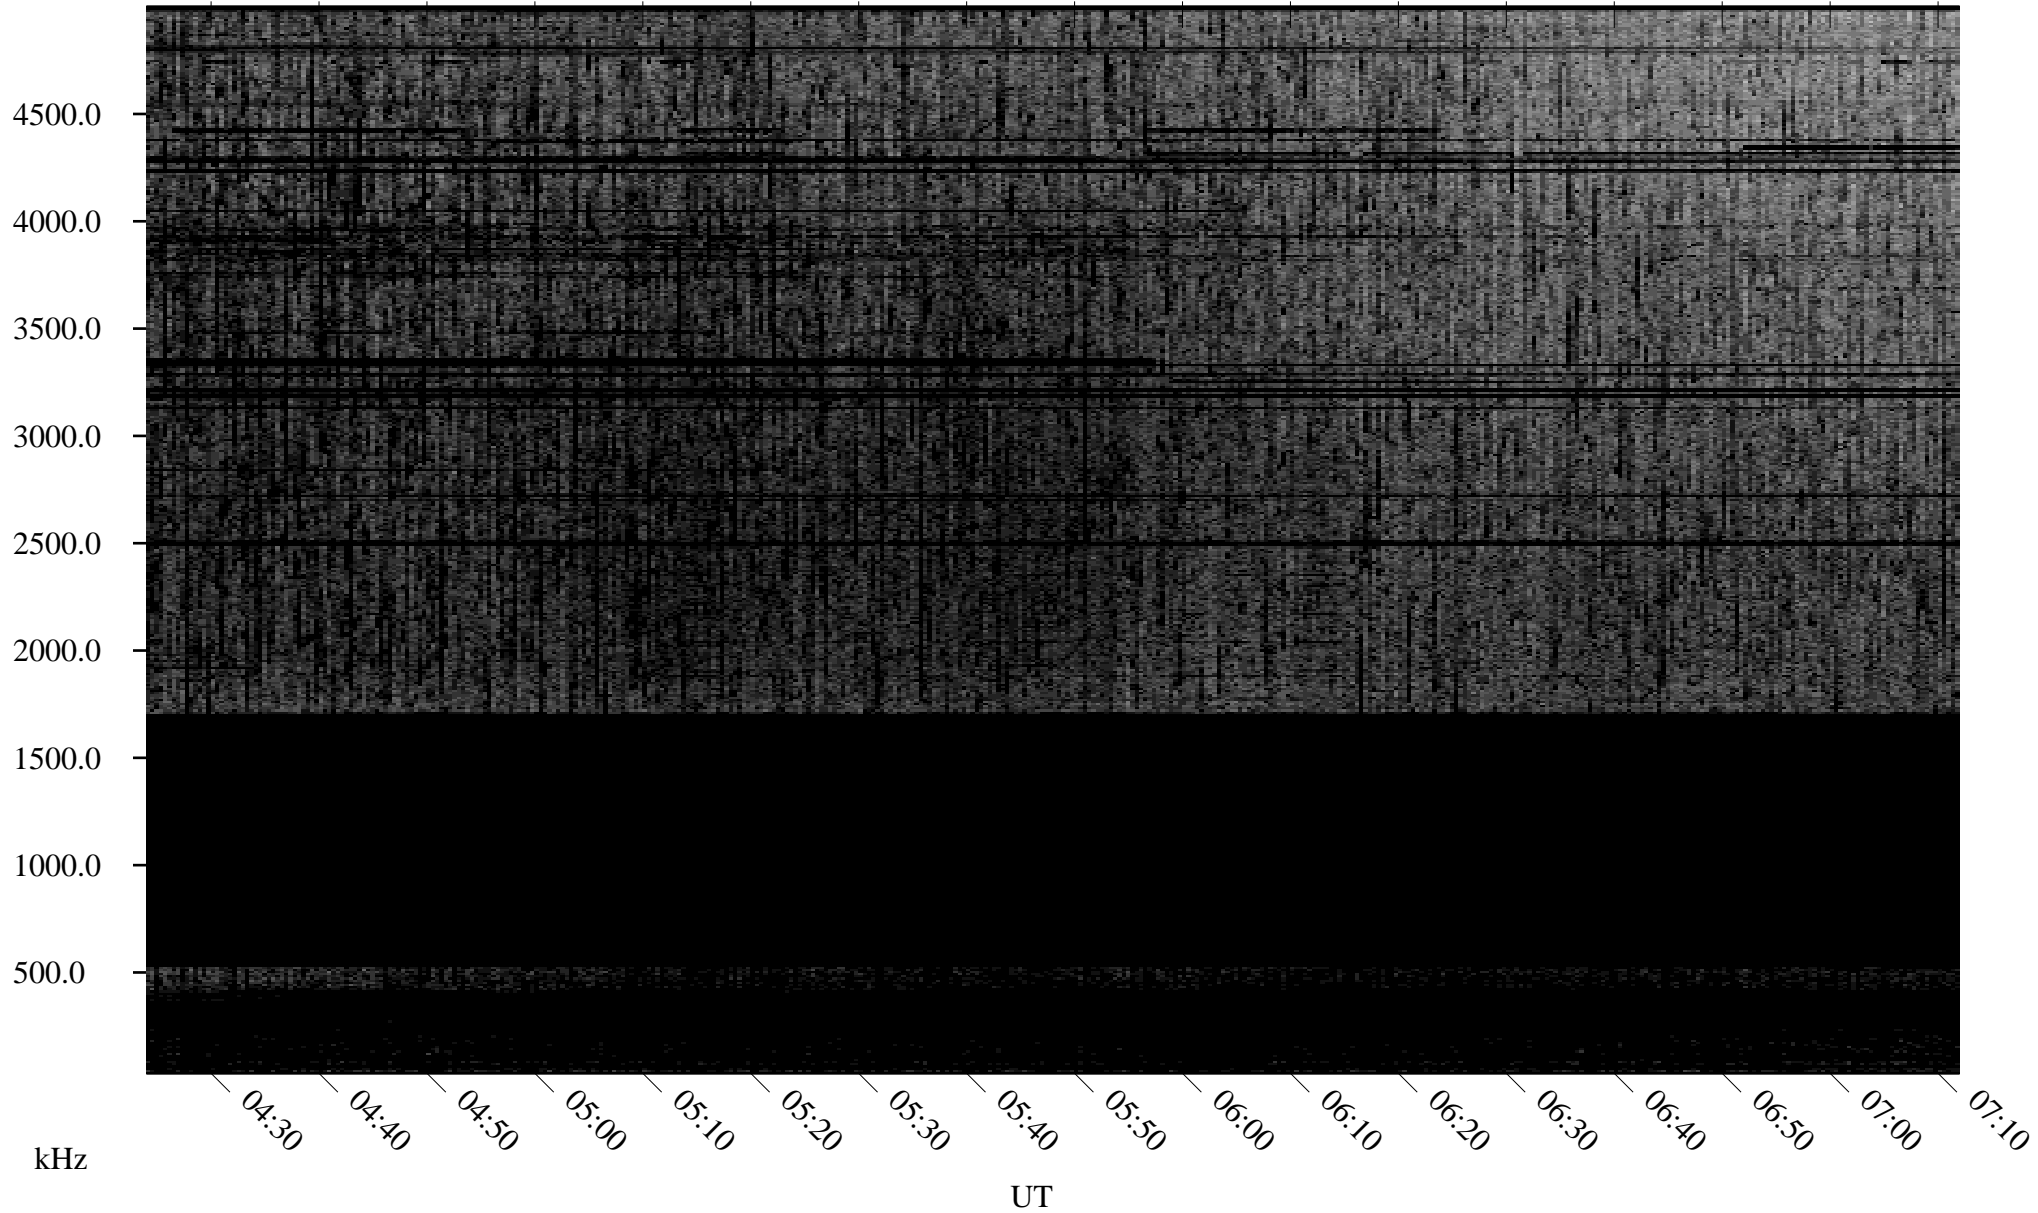

06/13/2008 Churchill, Manitoba

Linear Scale Black = 161 White = 15

ch081651.r00SUm max_12

Page 1

06/13/2008 Churchill, Manitoba

Linear Scale Black = 161 White = 15

ch081651.r00SUm max_12

Page 2

06/14/2008 Churchill, Manitoba

Linear Scale Black = 161 White = 15

ch081651.r00SUm max_12

Page 3

06/14/2008 Churchill, Manitoba

Linear Scale Black = 161 White = 15

ch08165l.r00SUm max_12

Page 4

06/14/2008 Churchill, Manitoba

Linear Scale Black = 161 White = 15

ch08165l.r00SUm max_12

Page 5

06/14/2008 Churchill, Manitoba

Linear Scale Black = 161 White = 15

ch08165l.r00SUm max_12

Page 6

06/14/2008 Churchill, Manitoba

Linear Scale Black = 161 White = 15

ch08165l.r00SUm max_12

Page 7

06/14/2008 Churchill, Manitoba

Linear Scale Black = 161 White = 15

ch08165l.r00SUm max_12