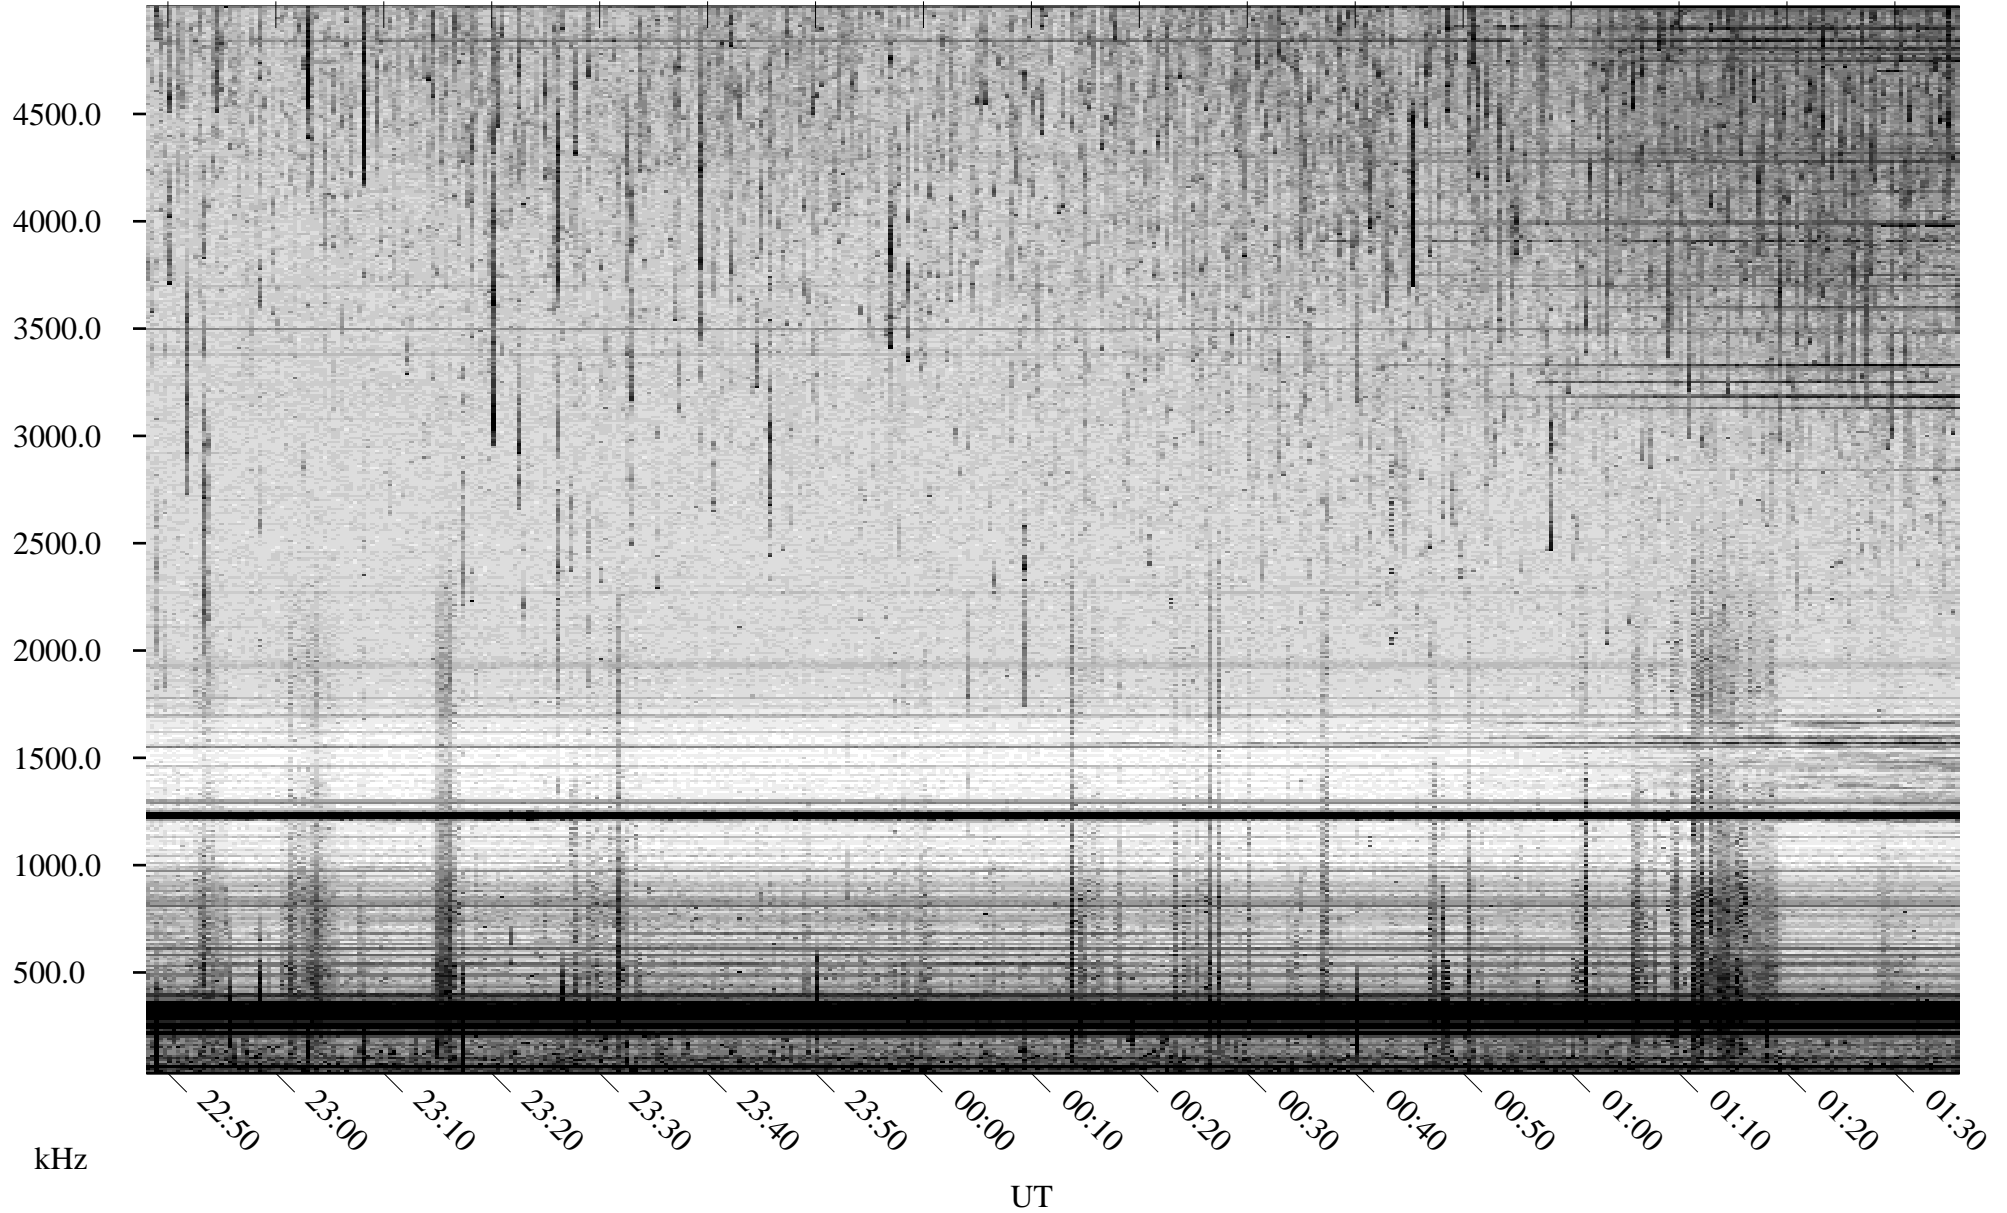

06/13/2008 Churchill, Manitoba

Linear Scale Black = 161 White = 15

ch081651.r00SUm max_12

Page 1

06/13/2008 Churchill, Manitoba

Linear Scale Black = 161 White = 15

ch081651.r00SUm max_12

Page 2

06/14/2008 Churchill, Manitoba

Linear Scale Black = 161 White = 15

ch081651.r00SUm max_12

Page 3

06/14/2008 Churchill, Manitoba

Linear Scale Black = 161 White = 15

ch08165l.r00SUm max_12

Page 4

06/14/2008 Churchill, Manitoba

Linear Scale Black = 161 White = 15

ch08165l.r00SUm max_12

Page 5

06/14/2008 Churchill, Manitoba

Linear Scale Black = 161 White = 15

ch08165l.r00SUm max_12

Page 6

06/14/2008 Churchill, Manitoba

Linear Scale Black = 161 White = 15

ch08165l.r00SUm max_12

Page 7

06/14/2008 Churchill, Manitoba

Linear Scale Black = 161 White = 15

ch08165l.r00SUm max_12