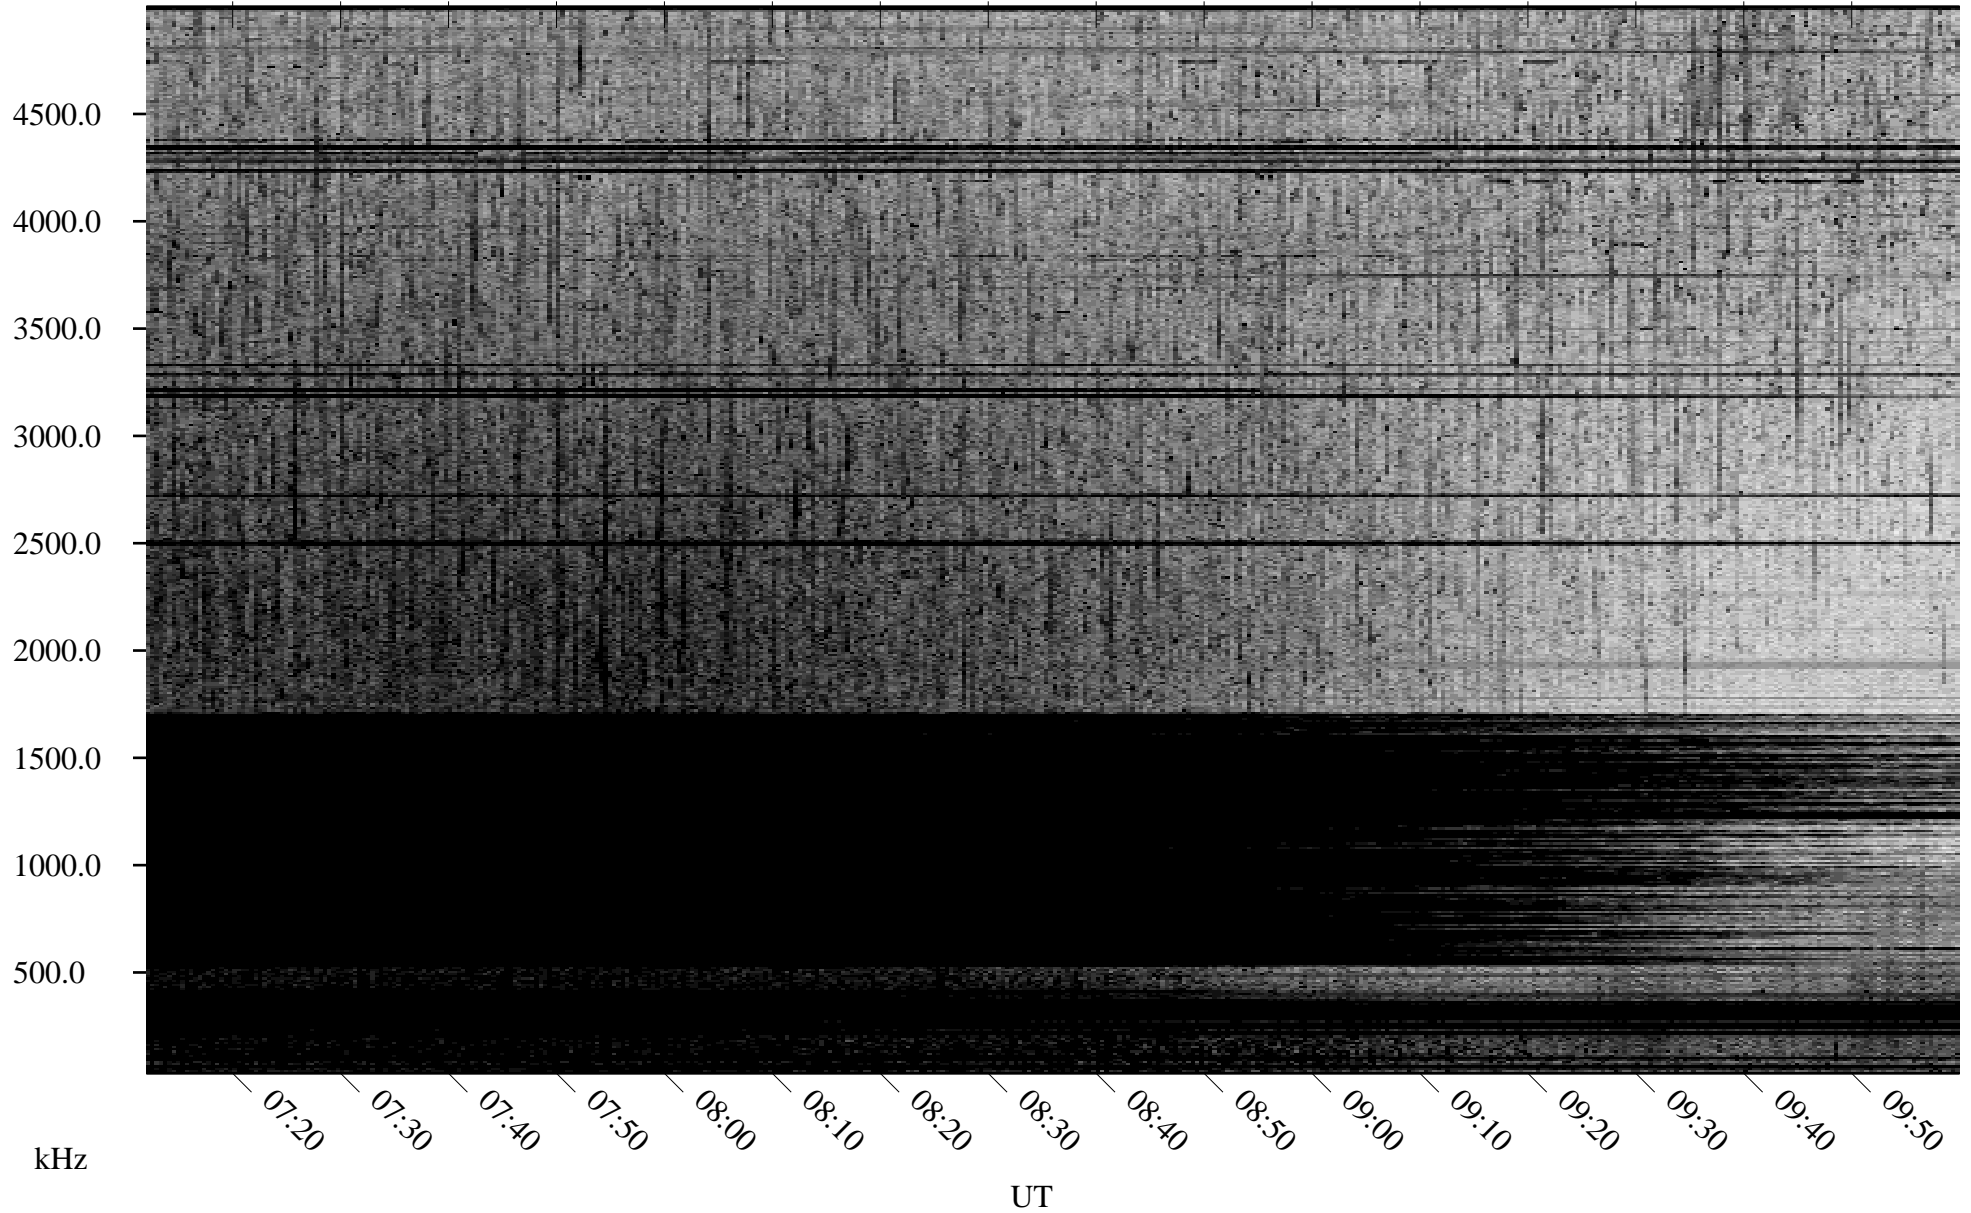

06/13/2008 Churchill, Manitoba

Linear Scale Black = 161 White = 15

ch081651.r00SUm max_12

Page 1

06/13/2008 Churchill, Manitoba

Linear Scale Black = 161 White = 15

ch081651.r00SUm max_12

Page 2

06/14/2008 Churchill, Manitoba

Linear Scale Black = 161 White = 15

ch081651.r00SUm max_12

Page 3

06/14/2008 Churchill, Manitoba

Linear Scale Black = 161 White = 15

ch08165l.r00SUm max_12

Page 4

06/14/2008 Churchill, Manitoba

Linear Scale Black = 161 White = 15

ch08165l.r00SUm max_12

Page 5

06/14/2008 Churchill, Manitoba

Linear Scale Black = 161 White = 15

ch08165l.r00SUm max_12

Page 6

06/14/2008 Churchill, Manitoba

Linear Scale Black = 161 White = 15

ch08165l.r00SUm max_12

Page 7

06/14/2008 Churchill, Manitoba

Linear Scale Black = 161 White = 15

ch08165l.r00SUm max_12