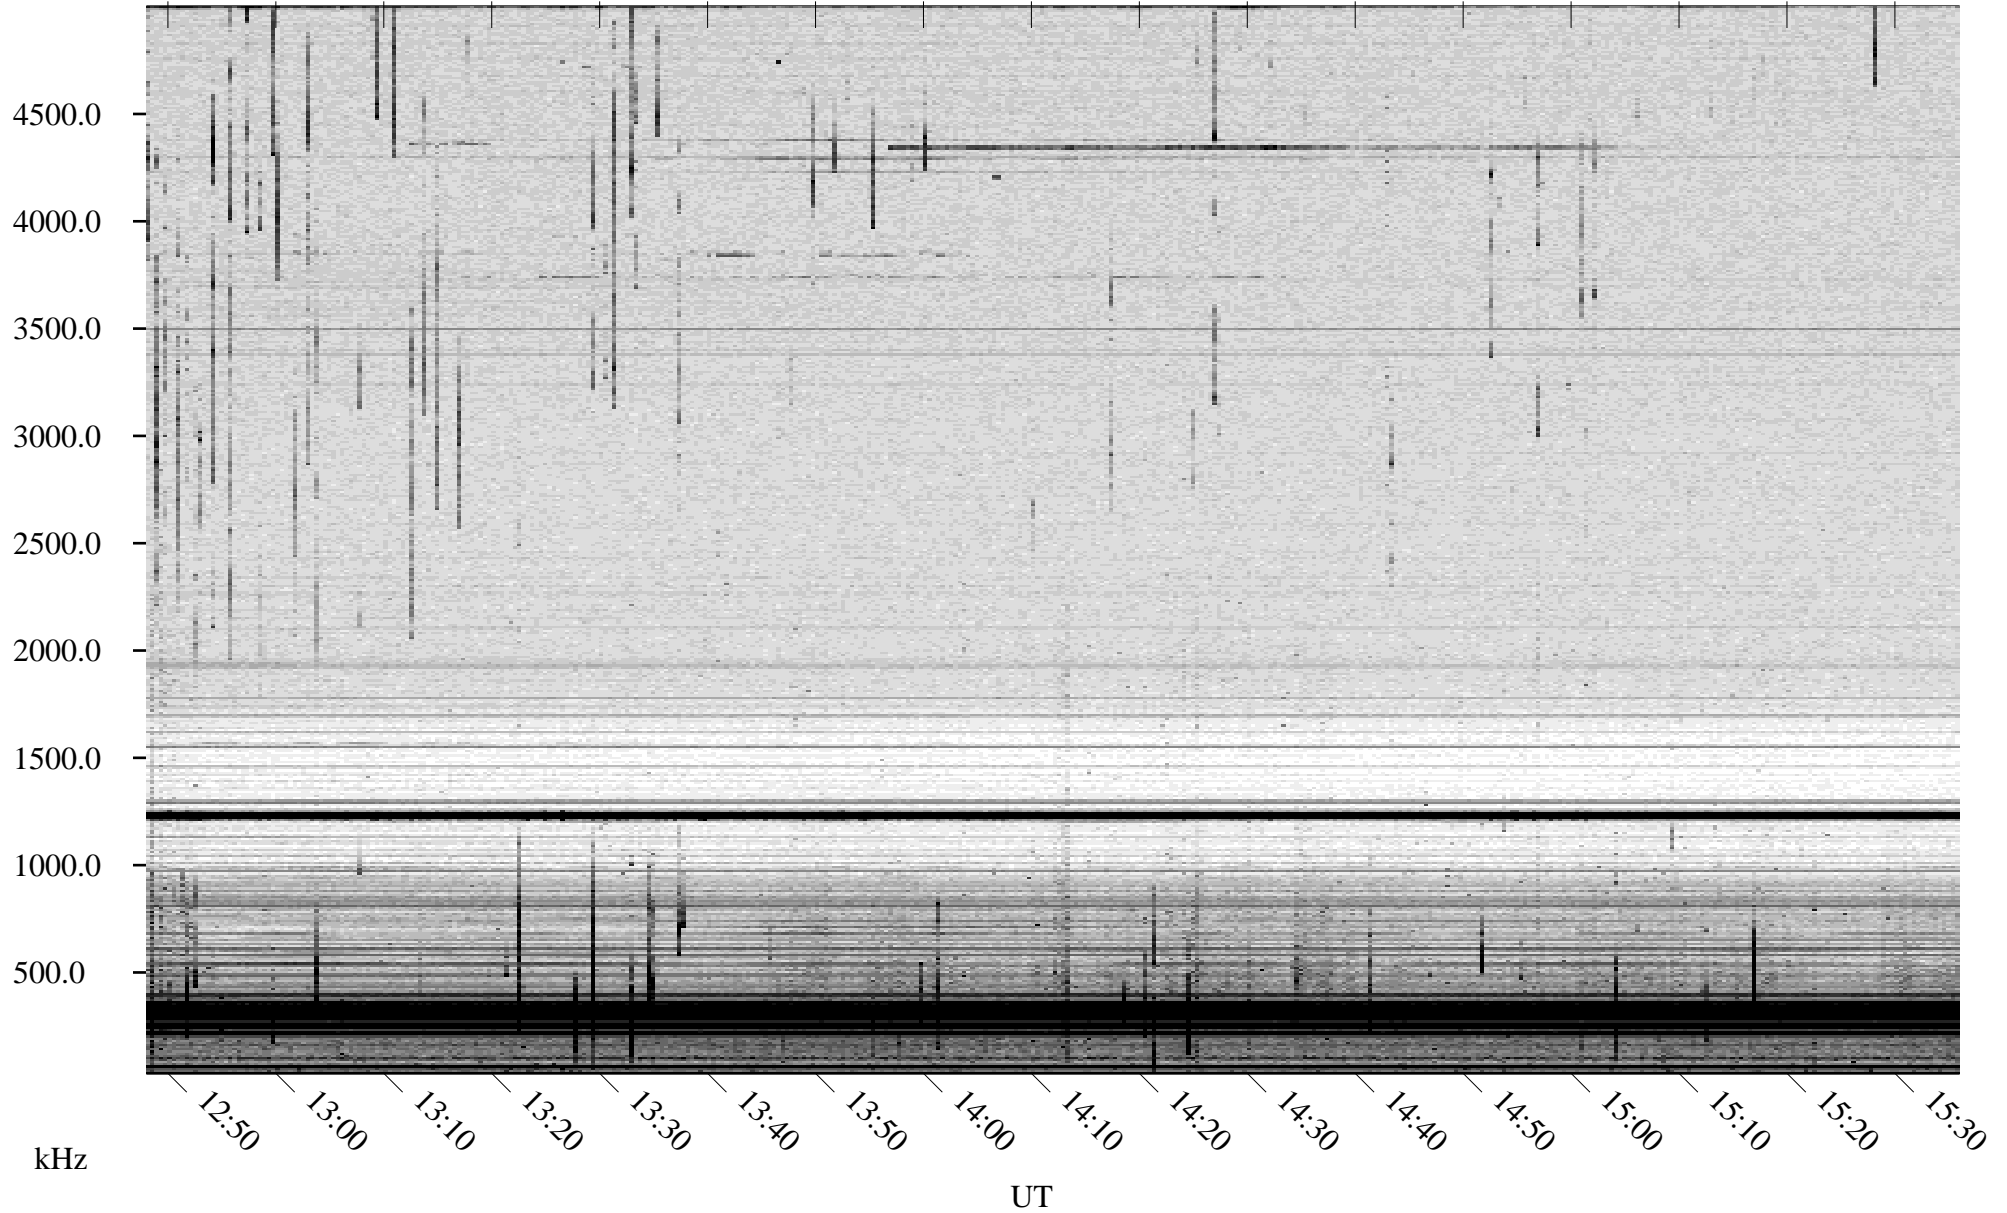

06/13/2008 Churchill, Manitoba

Linear Scale Black = 161 White = 15

ch081651.r00SUm max_12

Page 1

06/13/2008 Churchill, Manitoba

Linear Scale Black = 161 White = 15

ch081651.r00SUm max_12

Page 2

06/14/2008 Churchill, Manitoba

Linear Scale Black = 161 White = 15

ch081651.r00SUm max_12

Page 3

06/14/2008 Churchill, Manitoba

Linear Scale Black = 161 White = 15

ch08165l.r00SUm max_12

Page 4

06/14/2008 Churchill, Manitoba

Linear Scale Black = 161 White = 15

ch08165l.r00SUm max_12

Page 5

06/14/2008 Churchill, Manitoba

Linear Scale Black = 161 White = 15

ch08165l.r00SUm max_12

Page 6

06/14/2008 Churchill, Manitoba

Linear Scale Black = 161 White = 15

ch08165l.r00SUm max_12

Page 7

06/14/2008 Churchill, Manitoba

Linear Scale Black = 161 White = 15

ch08165l.r00SUm max_12