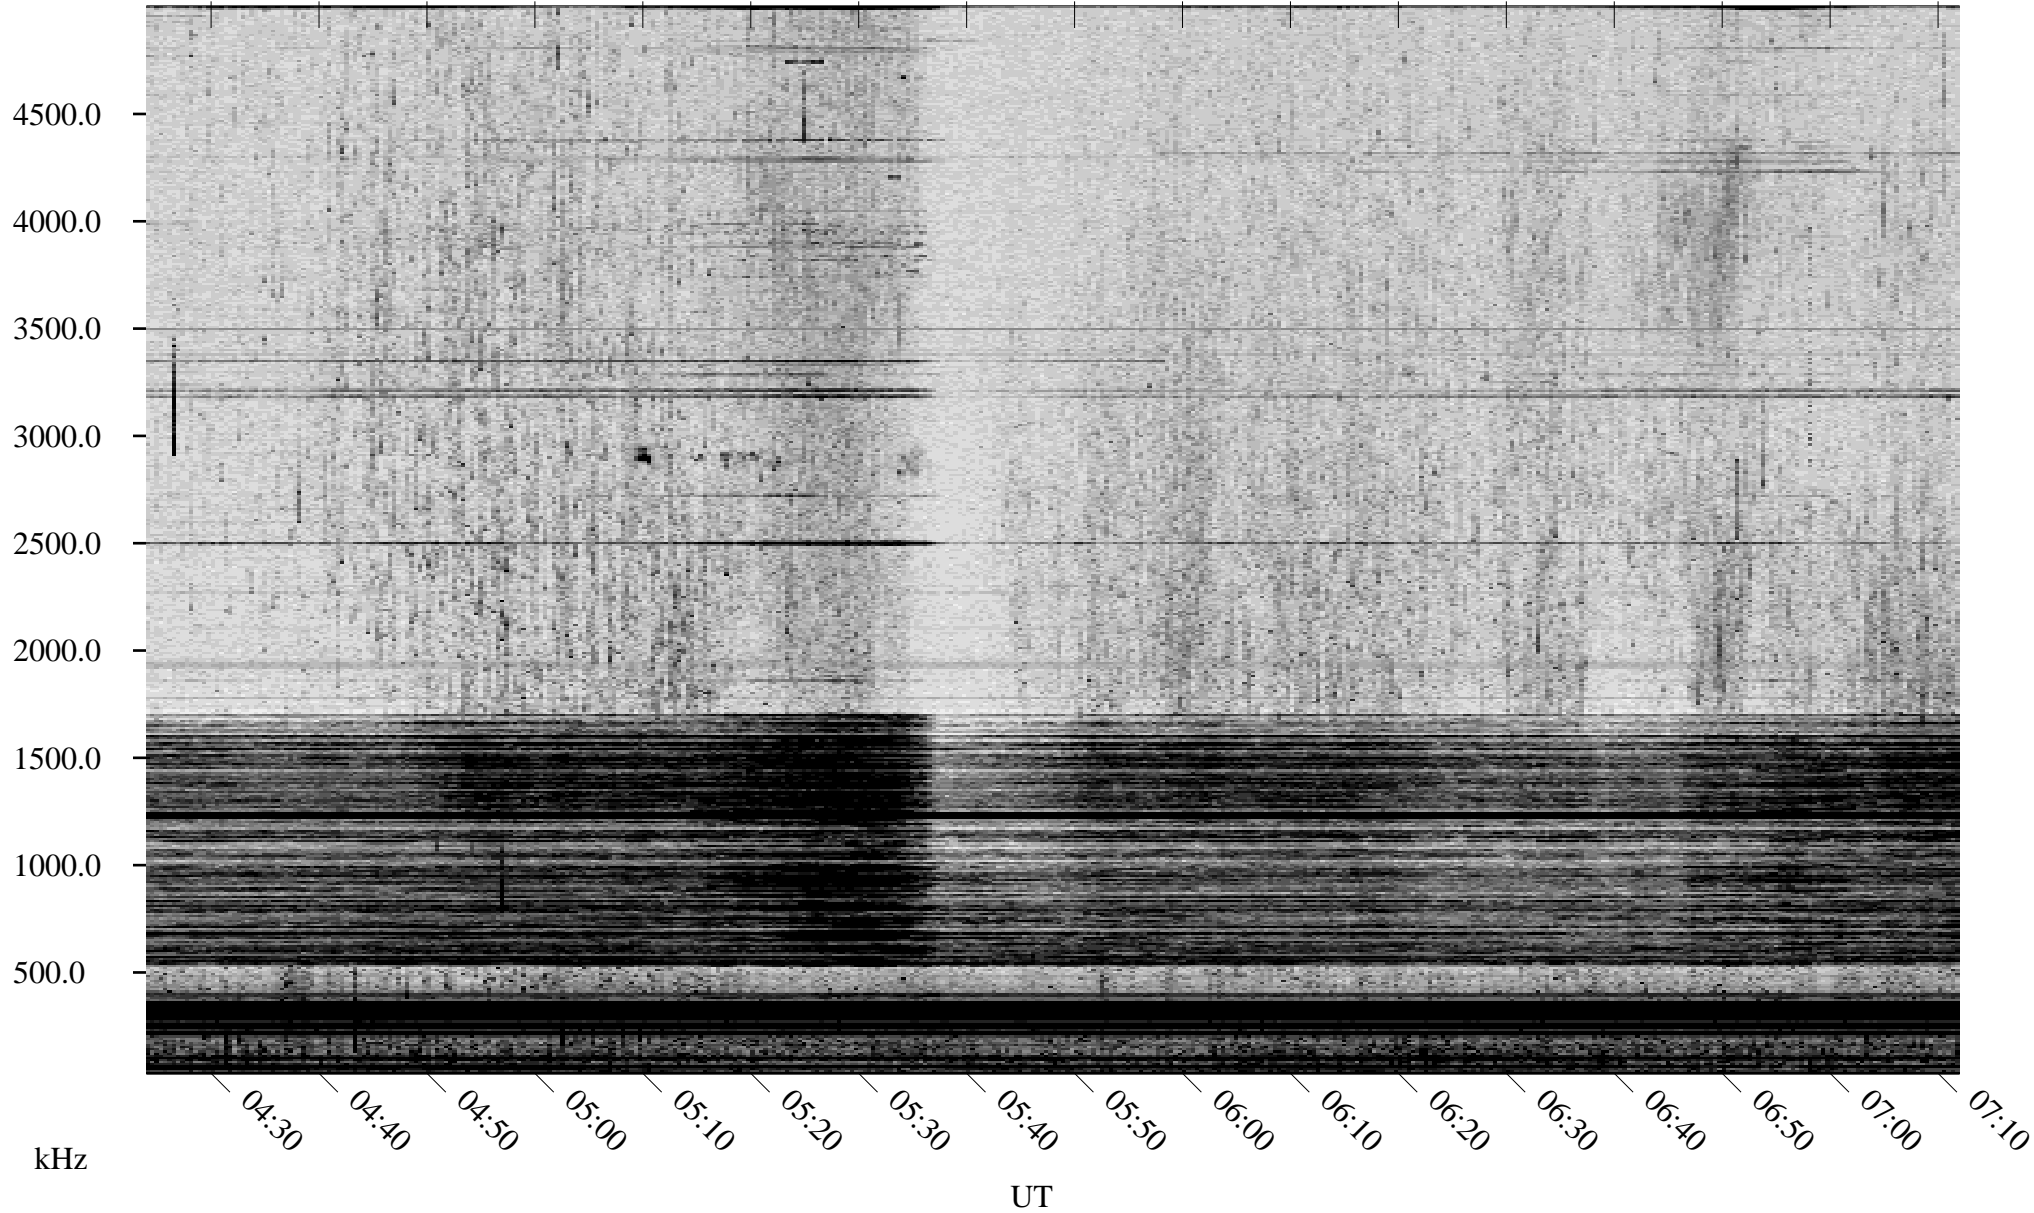

# 06/14/2008 Churchill, Manitoba

Linear Scale    Black = 161    White = 15

ch08166l.r00SUm max\_12

Page 1

# 06/14/2008 Churchill, Manitoba

Linear Scale    Black = 161    White = 15

ch08166l.r00SUm max\_12

Page 2

# 06/15/2008 Churchill, Manitoba

Linear Scale    Black = 161    White = 15

ch08166l.r00SUm max\_12

Page 3

# 06/15/2008 Churchill, Manitoba

Linear Scale    Black = 161    White = 15

ch08166l.r00SUm max\_12

Page 4