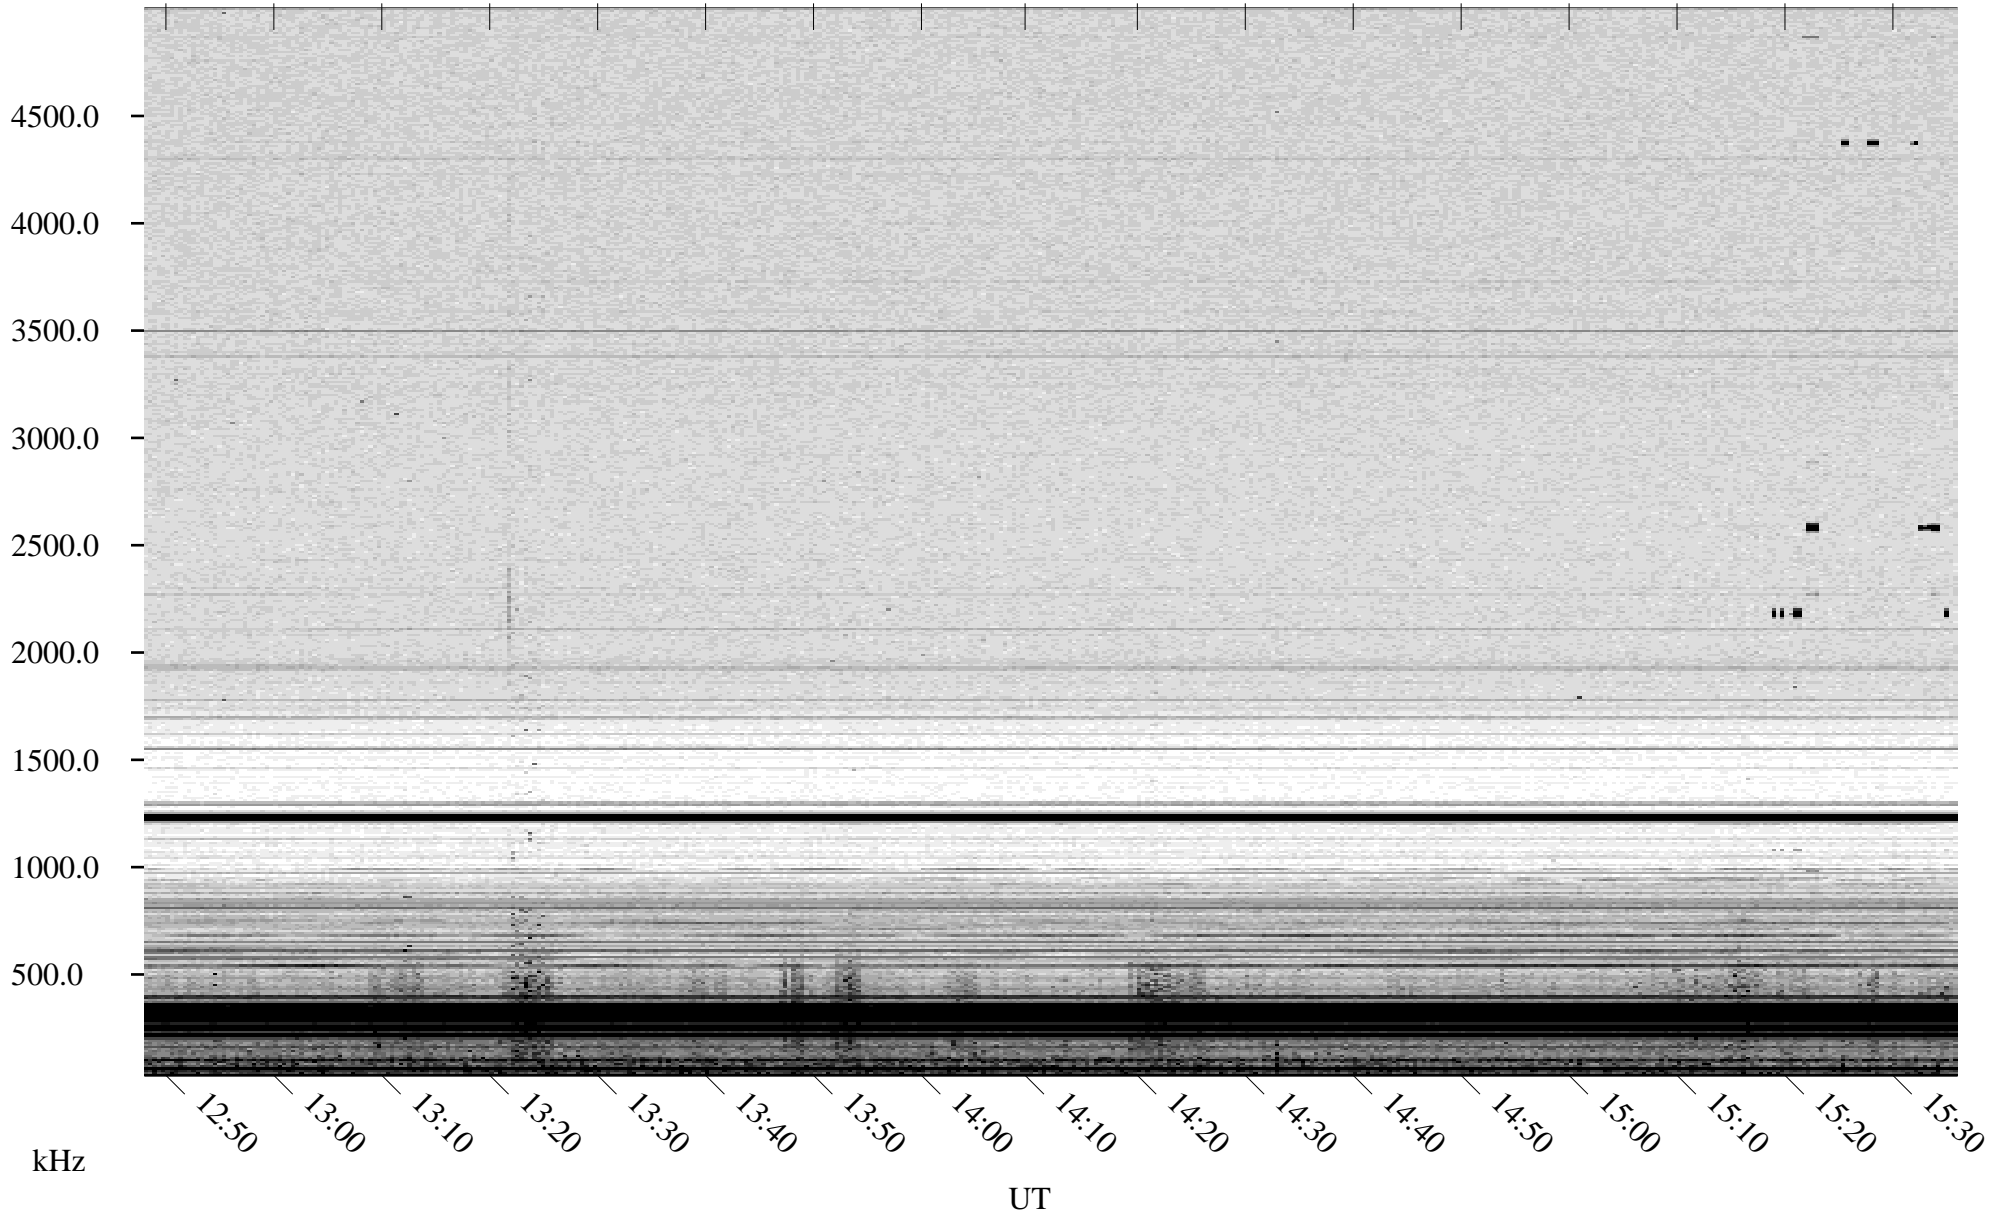

# 06/15/2008 Churchill, Manitoba

Linear Scale    Black = 161    White = 15

ch08166l.r00SUm max\_12

Page 5

# 06/15/2008 Churchill, Manitoba

Linear Scale    Black = 161    White = 15

ch08166l.r00SUm max\_12

Page 6

# 06/15/2008 Churchill, Manitoba

Linear Scale    Black = 161    White = 15

ch08166l.r00SUm max\_12

Page 7

# 06/15/2008 Churchill, Manitoba

Linear Scale    Black = 161    White = 15

ch08166l.r00SUm max\_12

Page 8