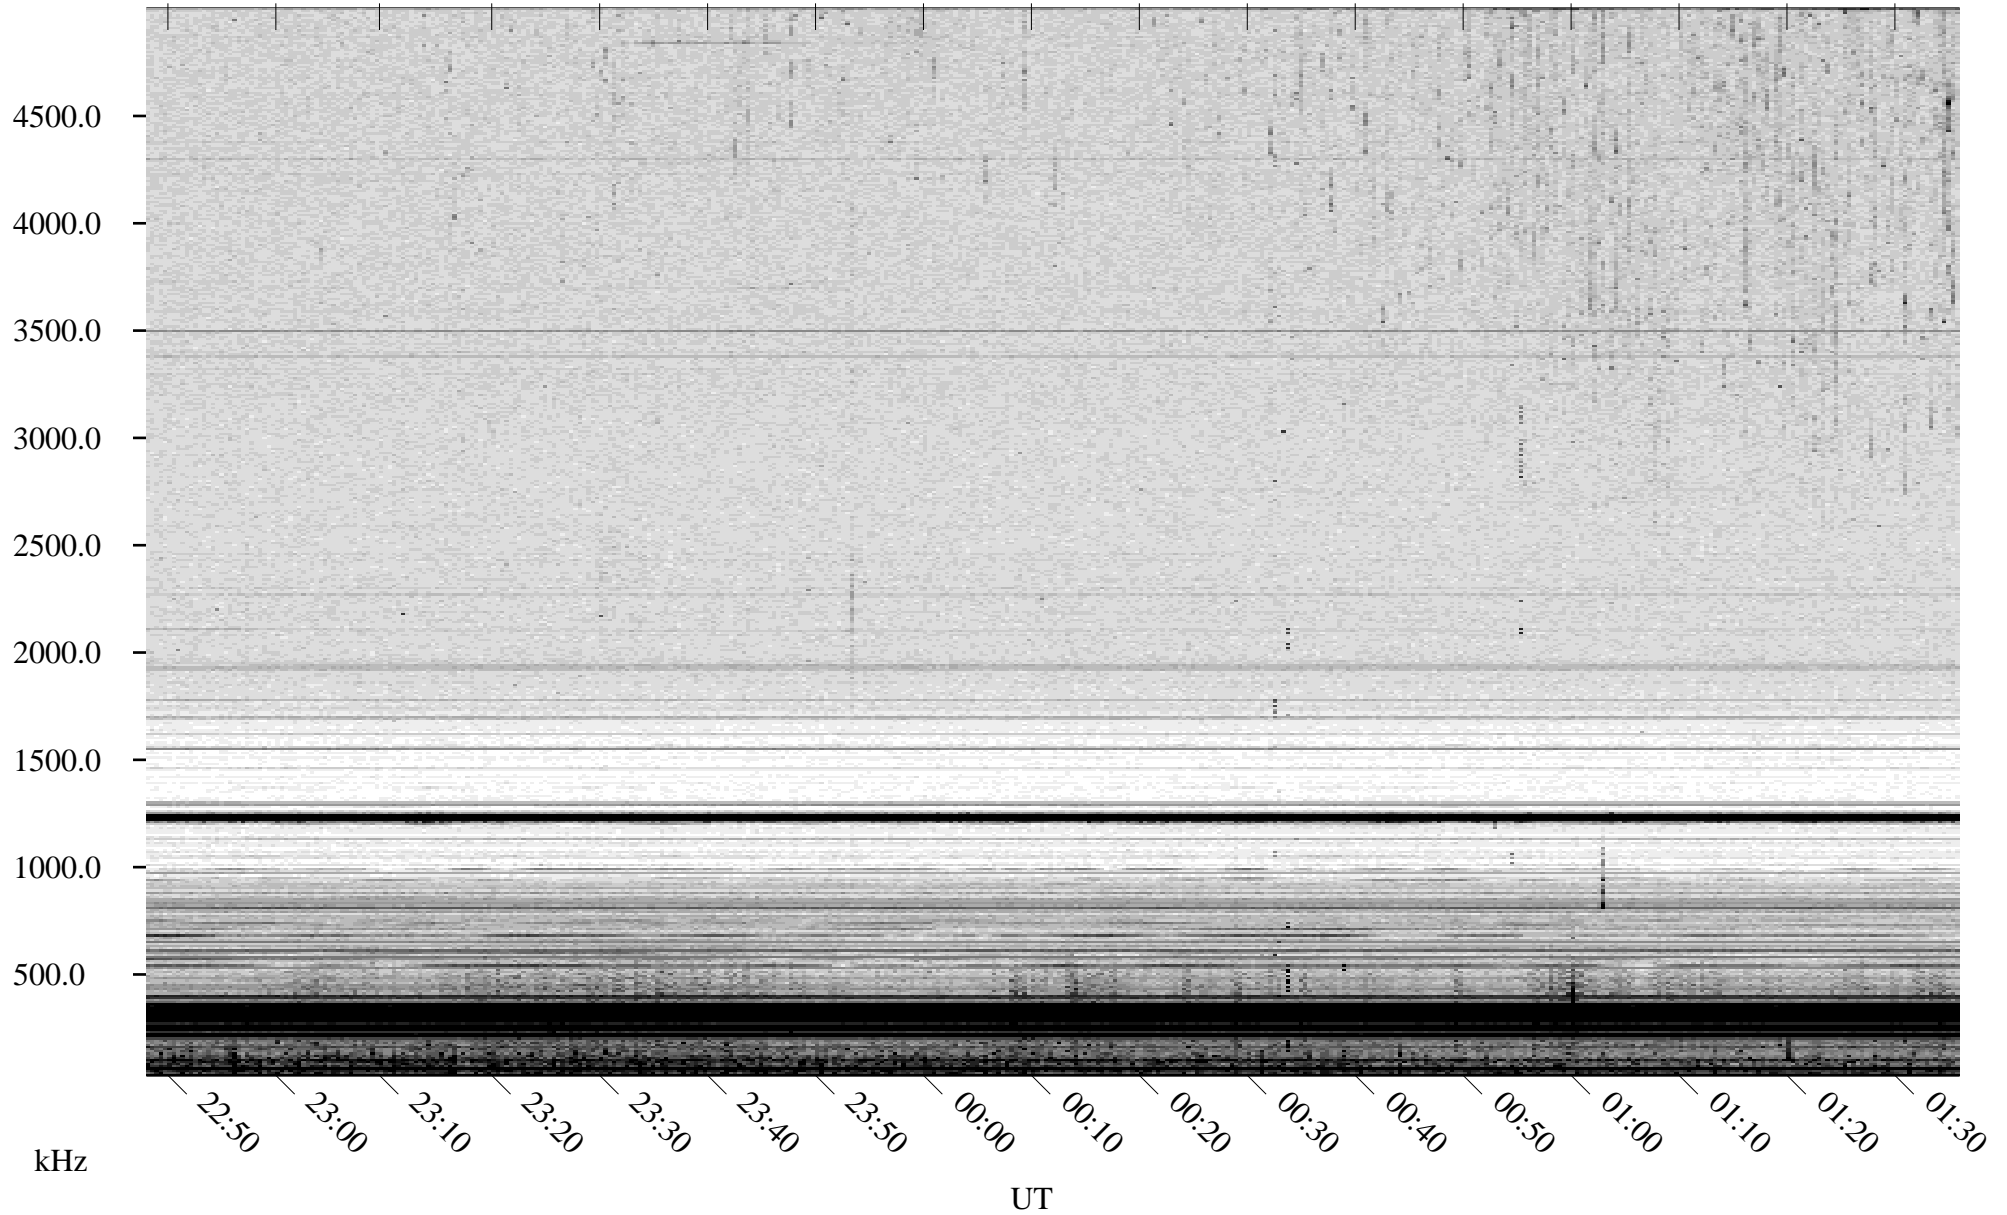

# 06/14/2008 Churchill, Manitoba

Linear Scale    Black = 161    White = 15

ch08166l.r00SUm max\_12

Page 1

# 06/14/2008 Churchill, Manitoba

Linear Scale    Black = 161    White = 15

ch08166l.r00SUm max\_12

Page 2

# 06/15/2008 Churchill, Manitoba

Linear Scale    Black = 161    White = 15

ch08166l.r00SUm max\_12

Page 3

# 06/15/2008 Churchill, Manitoba

Linear Scale    Black = 161    White = 15

ch08166l.r00SUm max\_12

Page 4