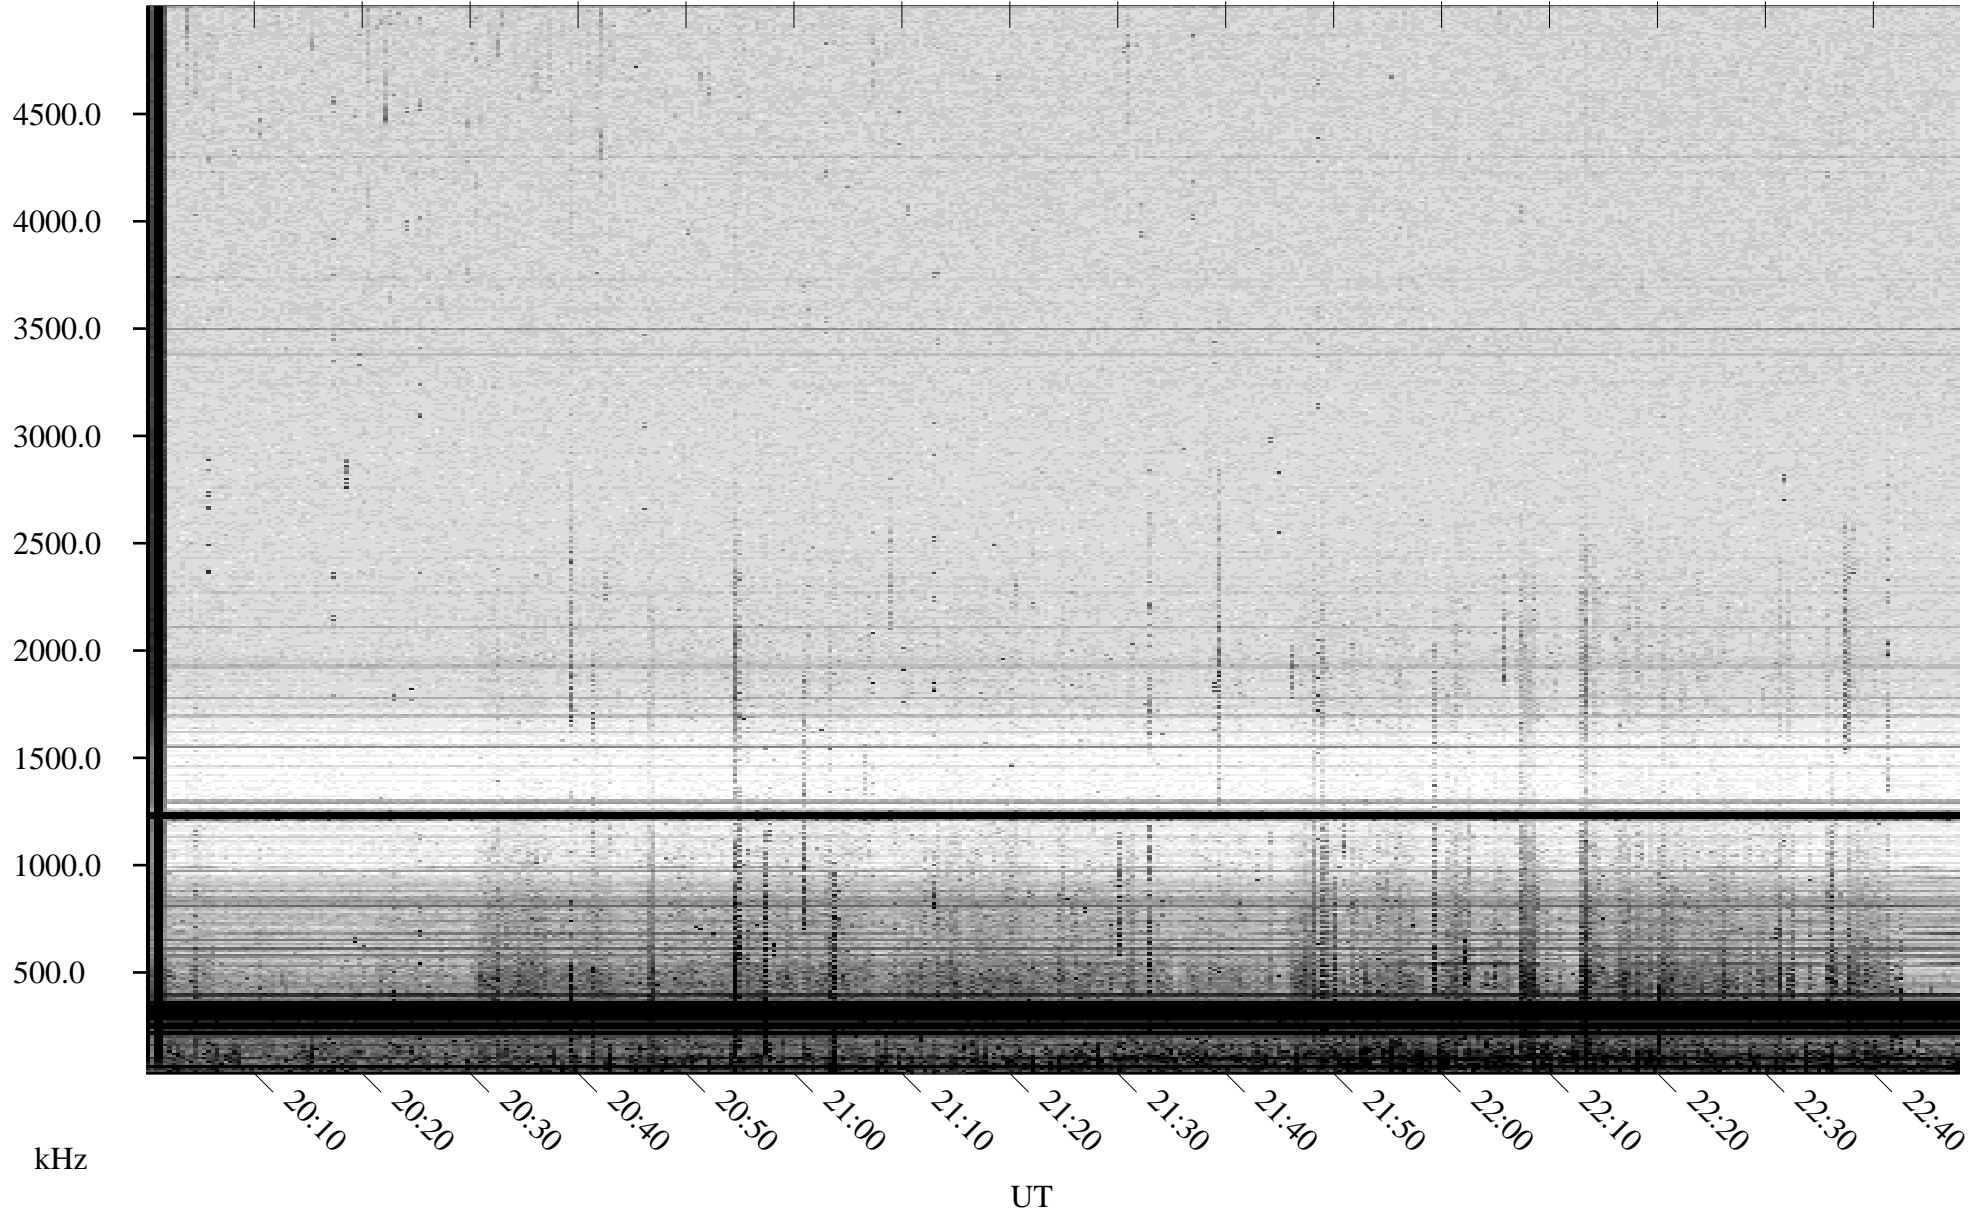

# 06/14/2008 Churchill, Manitoba

Linear Scale    Black = 161    White = 15

ch08166l.r00SUm max\_12

Page 1

# 06/14/2008 Churchill, Manitoba

Linear Scale    Black = 161    White = 15

ch08166l.r00SUm max\_12

Page 2

# 06/15/2008 Churchill, Manitoba

Linear Scale    Black = 161    White = 15

ch08166l.r00SUm max\_12

Page 3

# 06/15/2008 Churchill, Manitoba

Linear Scale    Black = 161    White = 15

ch08166l.r00SUm max\_12

Page 4