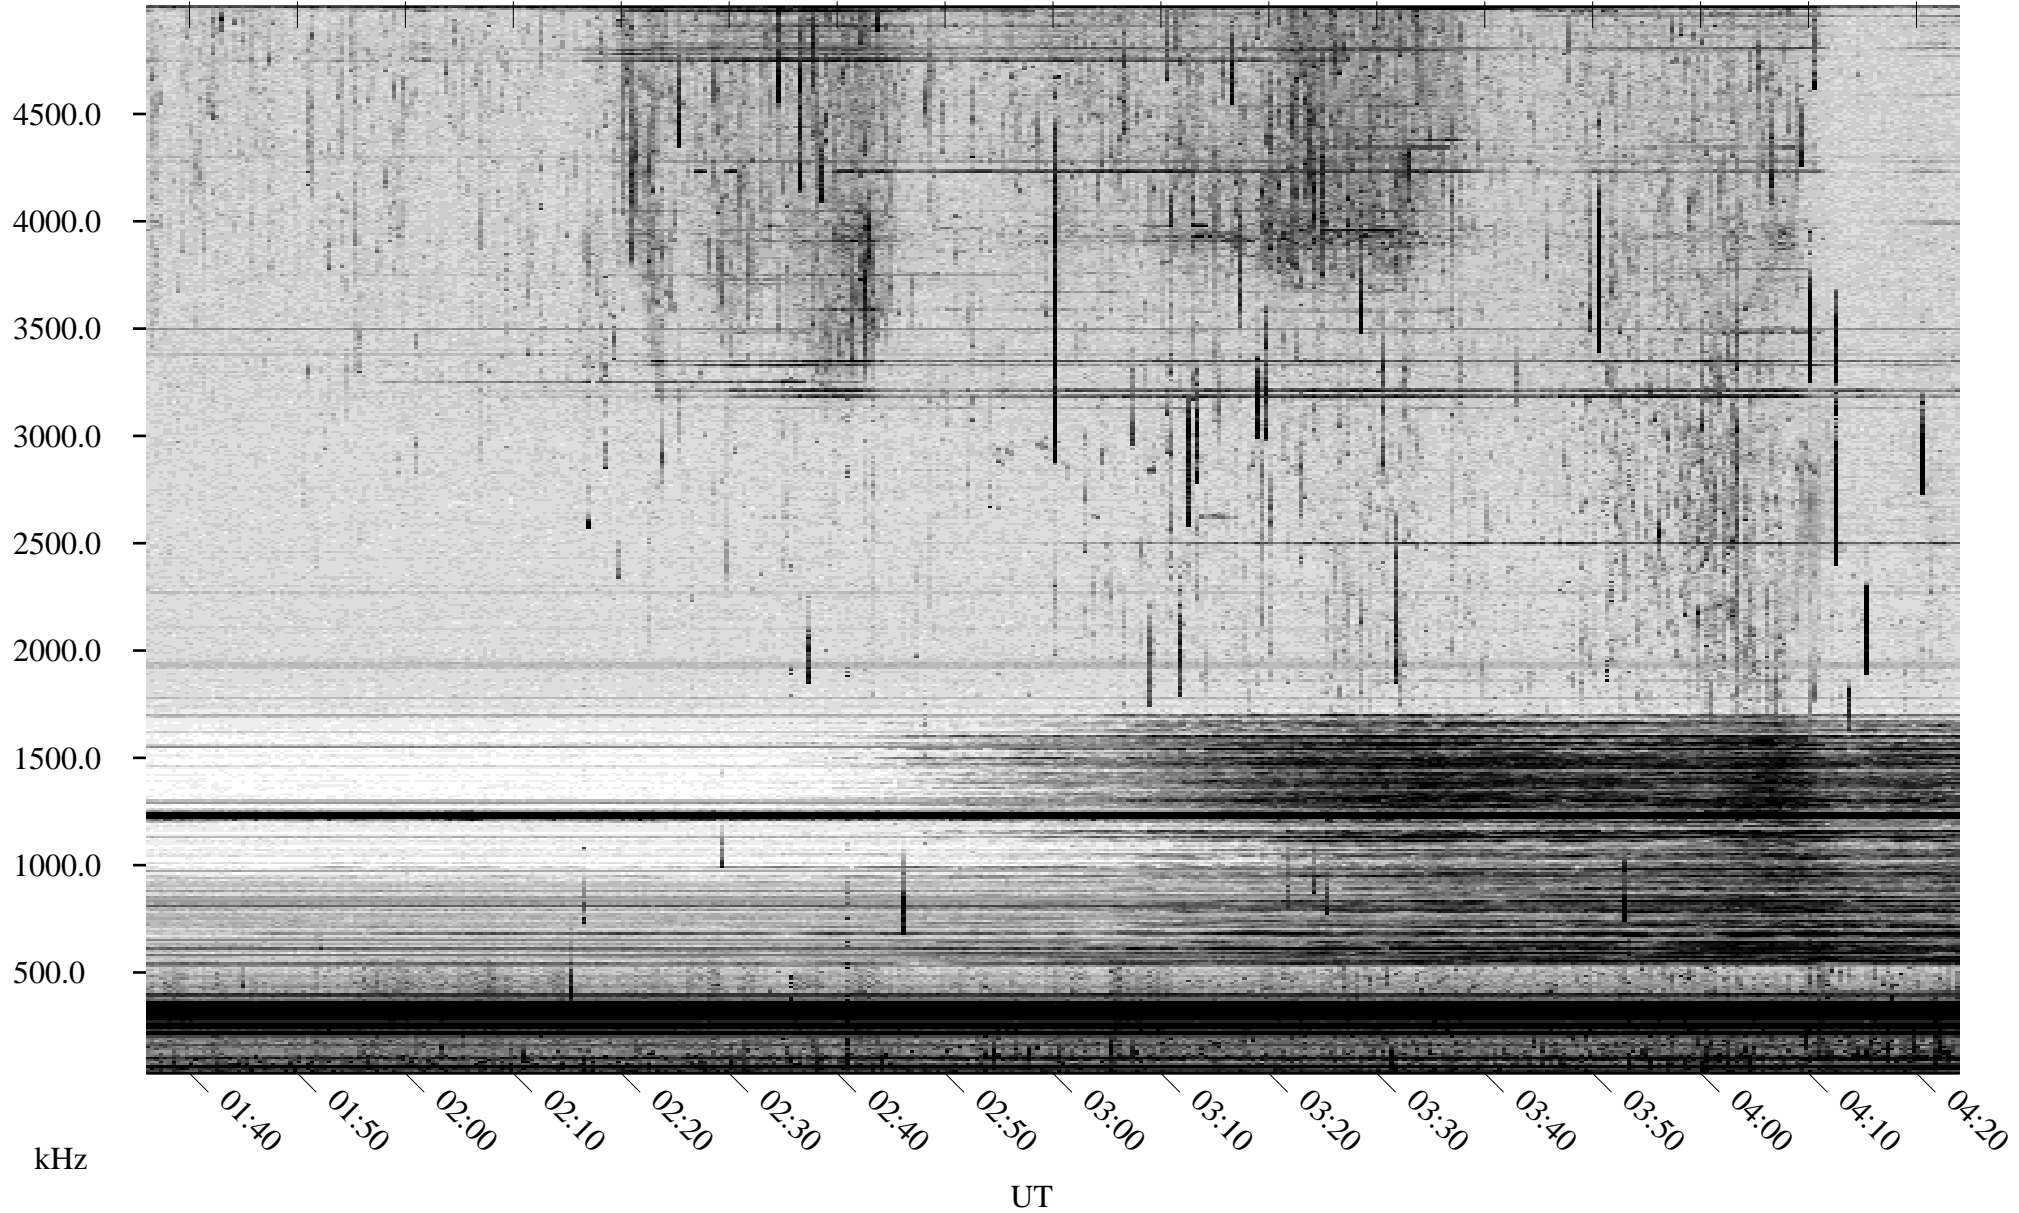

# 06/14/2008 Churchill, Manitoba

Linear Scale    Black = 161    White = 15

ch08166l.r00SUm max\_12

Page 1

# 06/14/2008 Churchill, Manitoba

Linear Scale    Black = 161    White = 15

ch08166l.r00SUm max\_12

Page 2

# 06/15/2008 Churchill, Manitoba

Linear Scale    Black = 161    White = 15

ch08166l.r00SUm max\_12

Page 3

# 06/15/2008 Churchill, Manitoba

Linear Scale    Black = 161    White = 15

ch08166l.r00SUm max\_12

Page 4