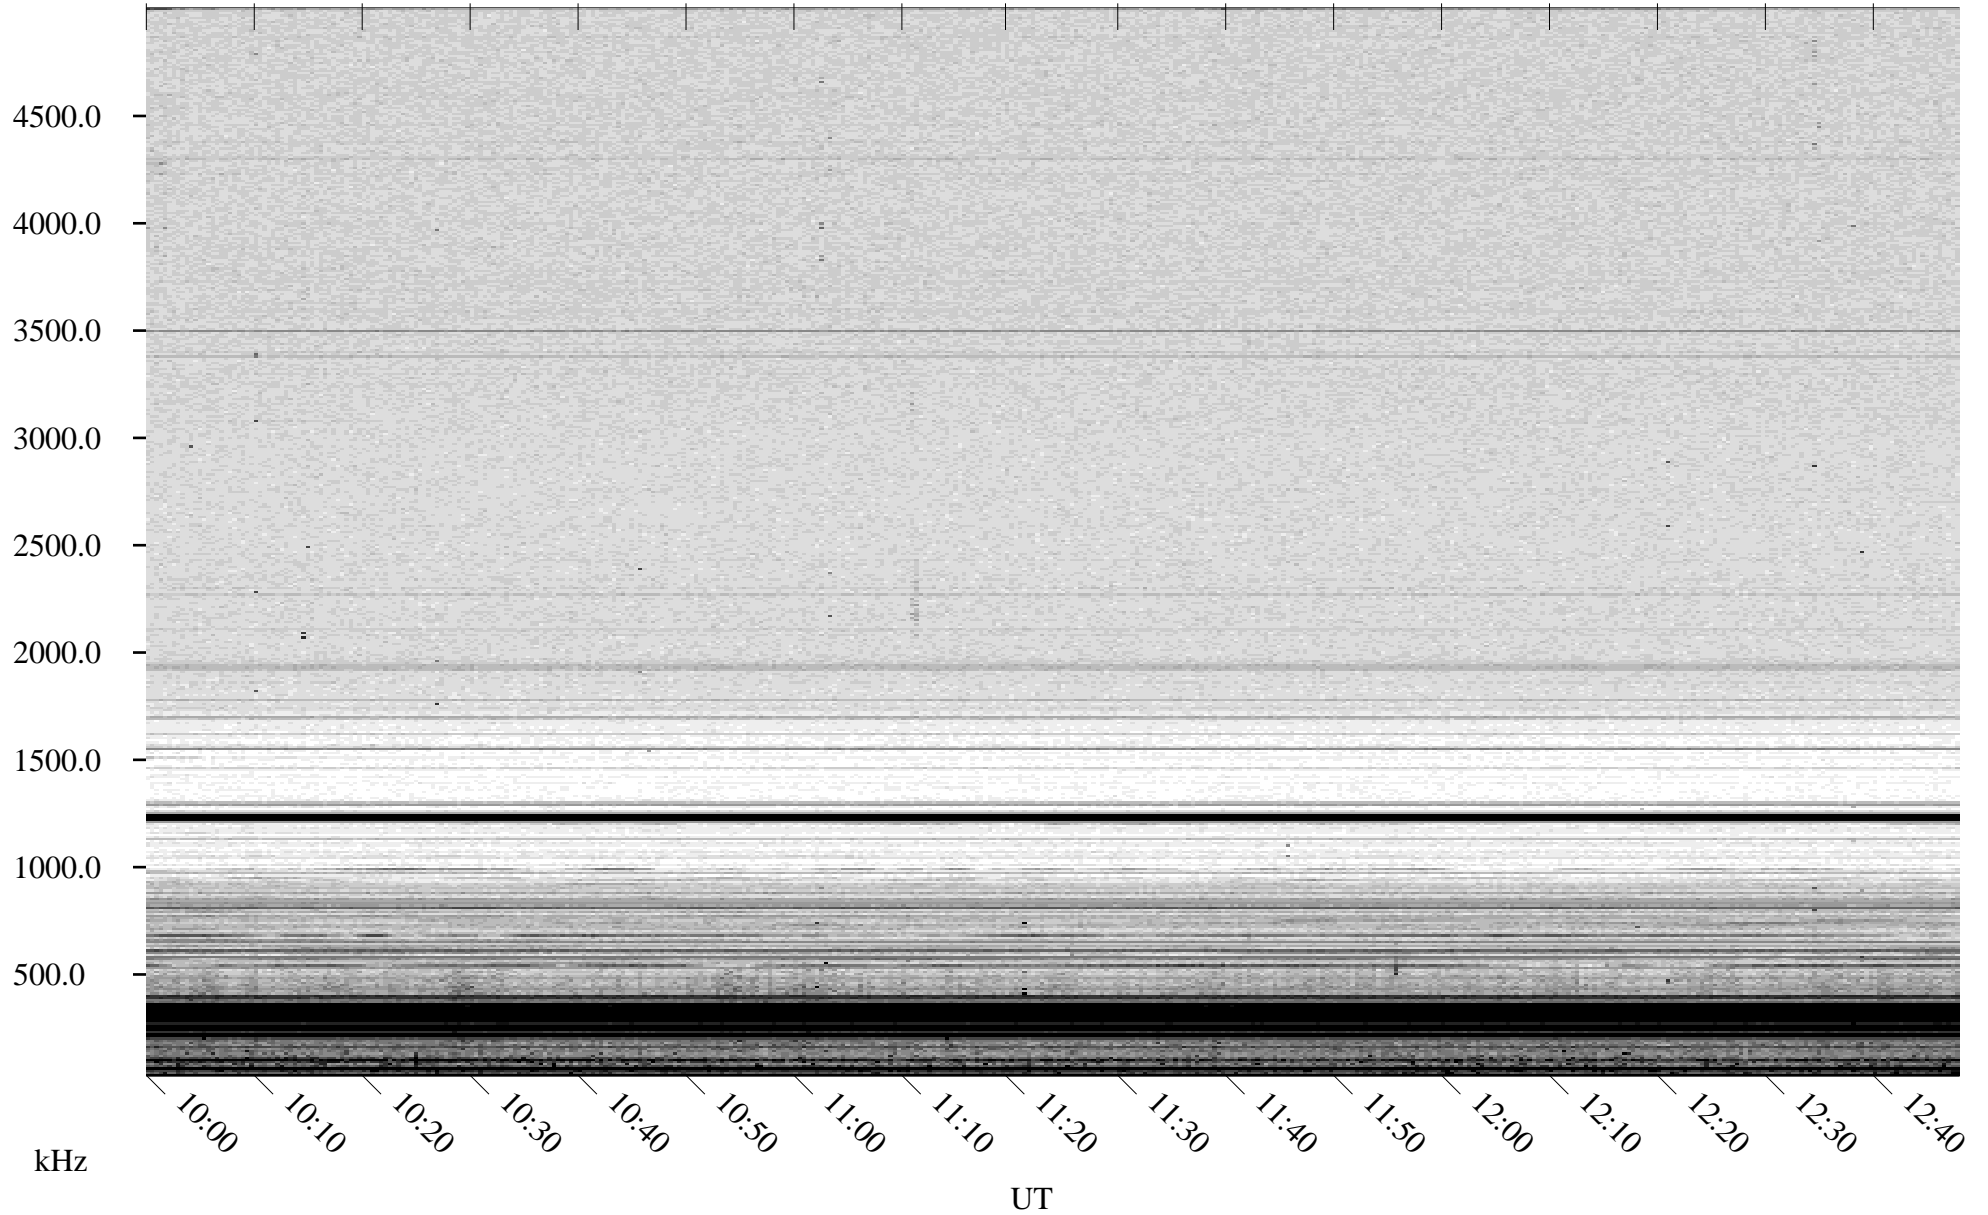

# 06/15/2008 Churchill, Manitoba

Linear Scale    Black = 161    White = 15

ch08166l.r00SUm max\_12

Page 4

# 06/15/2008 Churchill, Manitoba

Linear Scale    Black = 161    White = 15

ch08166l.r00SUm max\_12

Page 5

# 06/15/2008 Churchill, Manitoba

Linear Scale    Black = 161    White = 15

ch08166l.r00SUm max\_12

Page 6

# 06/15/2008 Churchill, Manitoba

Linear Scale    Black = 161    White = 15

ch08166l.r00SUm max\_12

Page 7