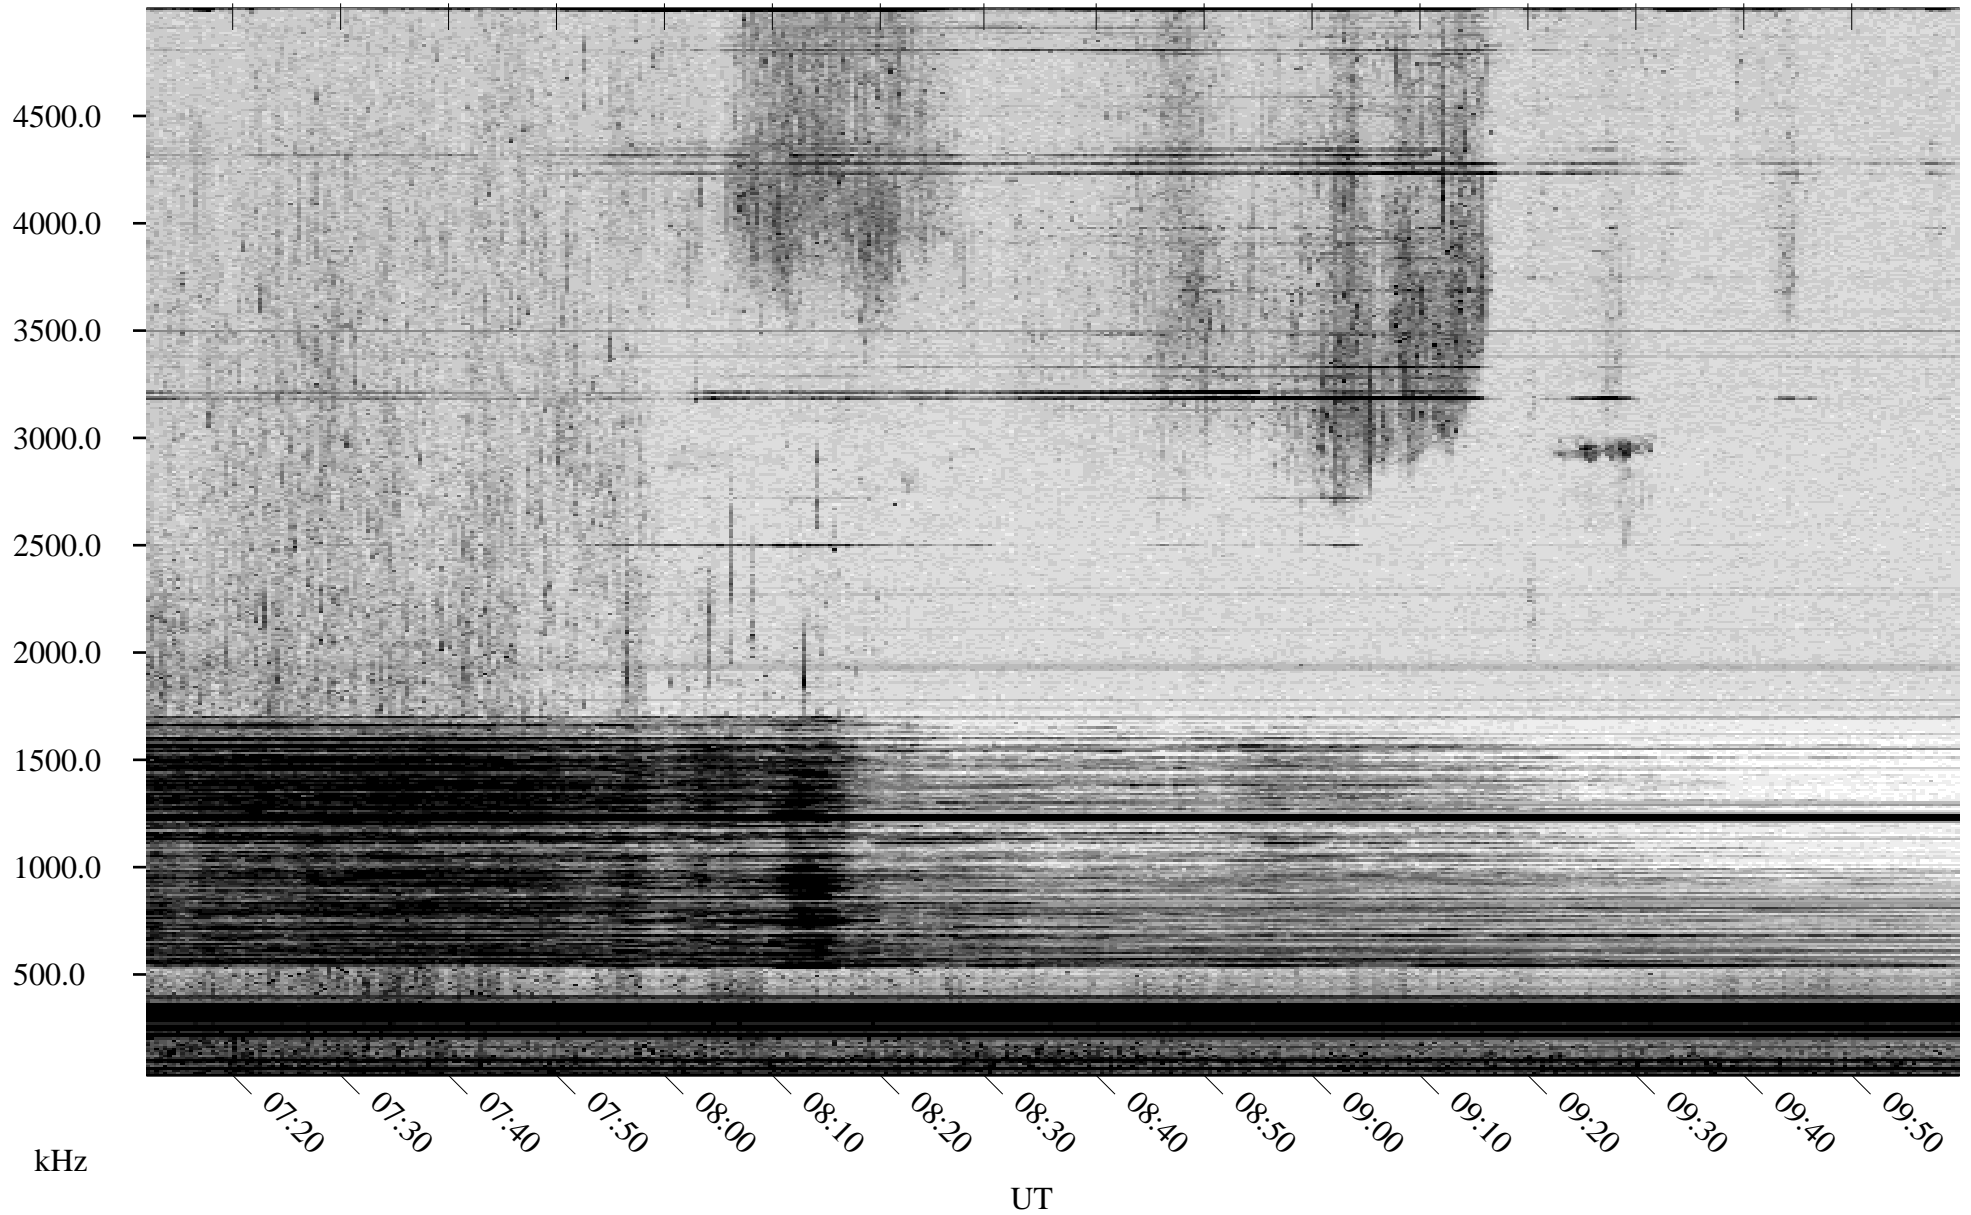

# 06/15/2008 Churchill, Manitoba

Linear Scale    Black = 161    White = 15

ch08166l.r00SUm max\_12

Page 3

# 06/15/2008 Churchill, Manitoba

Linear Scale    Black = 161    White = 15

ch08166l.r00SUm max\_12

Page 4

# 06/15/2008 Churchill, Manitoba

Linear Scale    Black = 161    White = 15

ch08166l.r00SUm max\_12

Page 5

# 06/15/2008 Churchill, Manitoba

Linear Scale    Black = 161    White = 15

ch08166l.r00SUm max\_12

Page 6