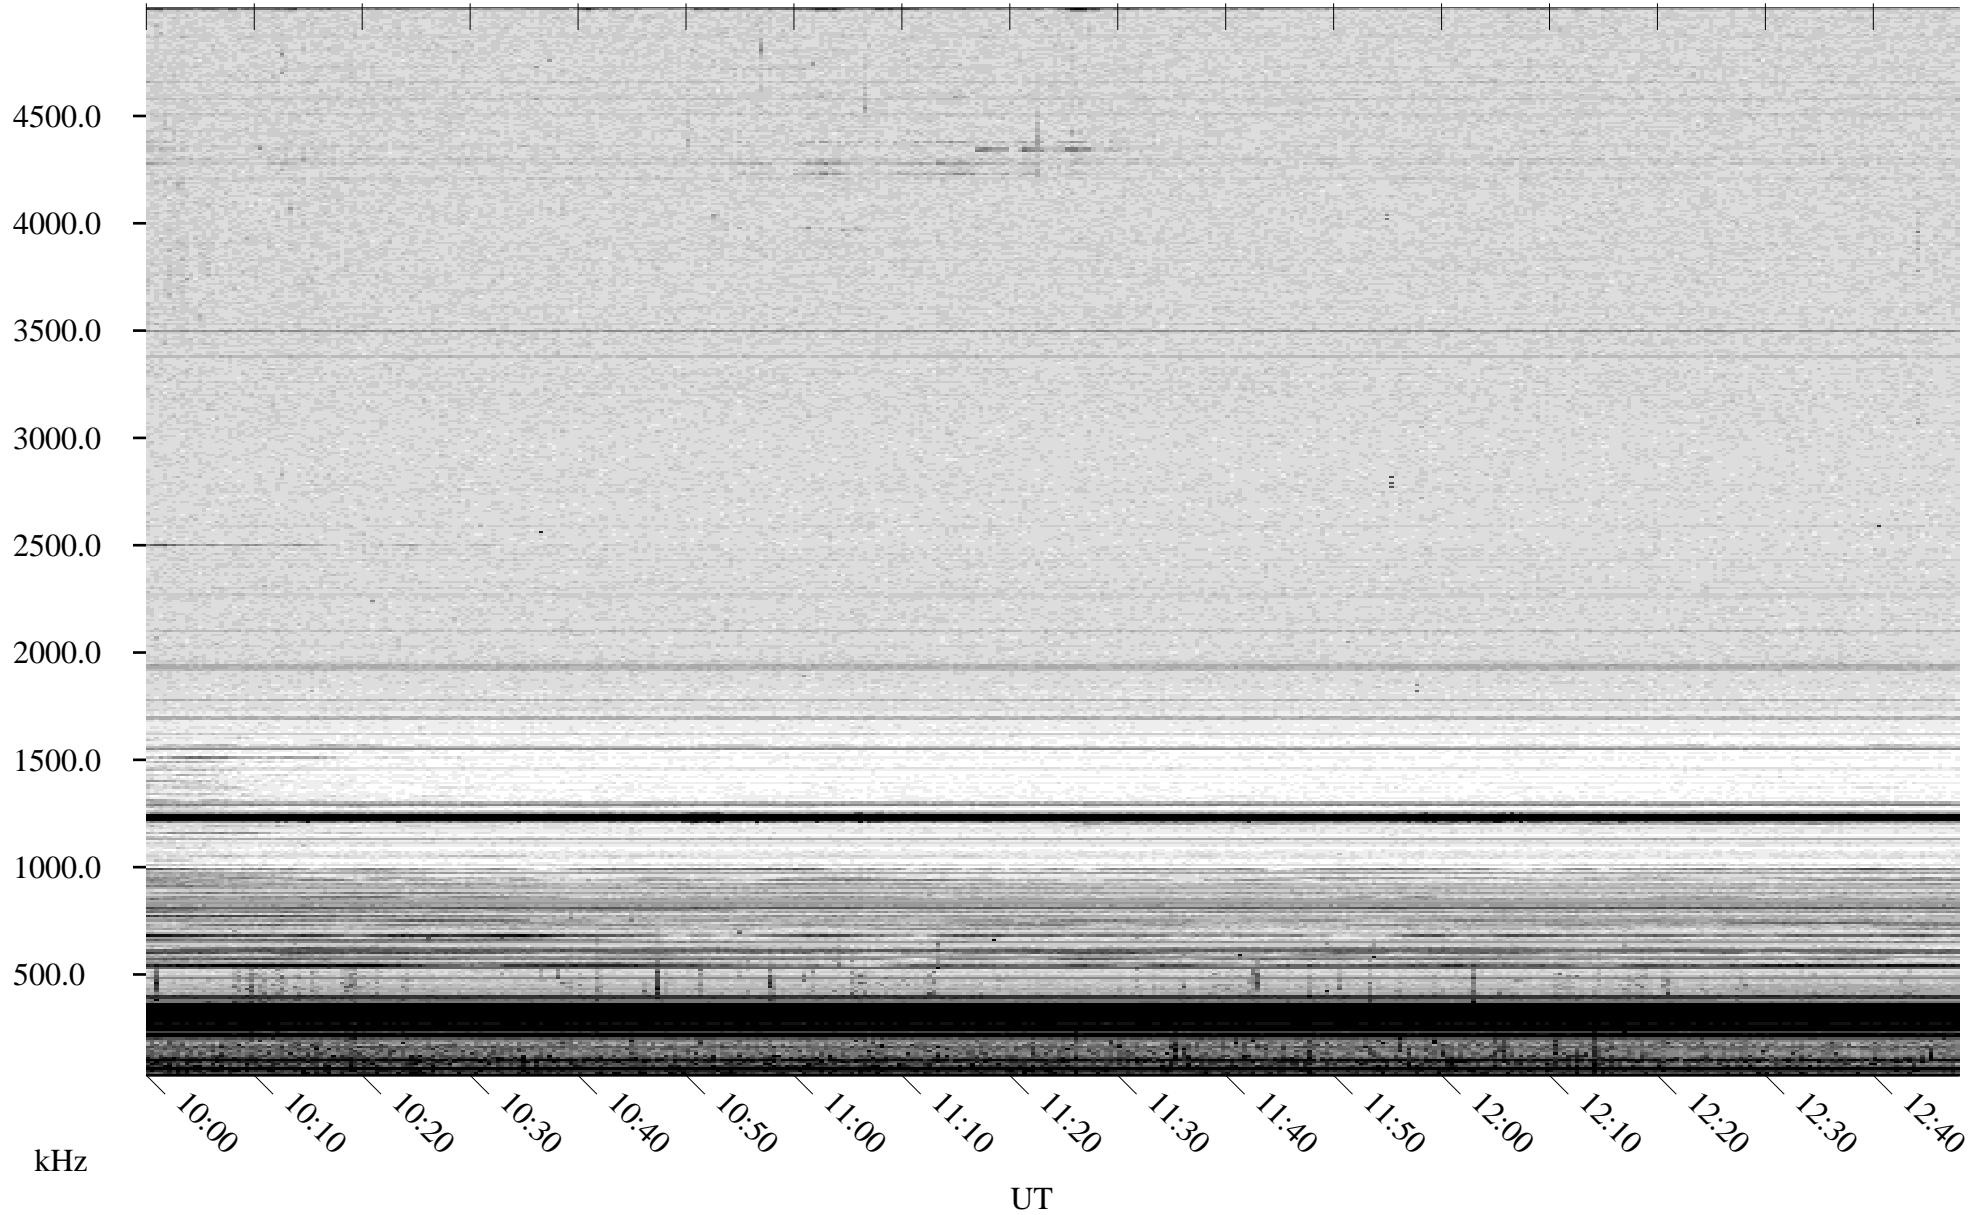

06/15/2008 Churchill, Manitoba

Linear Scale Black = 161 White = 15

ch08167l.r00SUm max_12

Page 1

06/15/2008 Churchill, Manitoba

Linear Scale Black = 161 White = 15

ch08167l.r00SUm max_12

Page 2

06/16/2008 Churchill, Manitoba

Linear Scale Black = 161 White = 15

ch08167l.r00SUm max_12

Page 3

06/16/2008 Churchill, Manitoba

Linear Scale Black = 161 White = 15

ch08167l.r00SUm max_12

Page 4

06/16/2008 Churchill, Manitoba

Linear Scale Black = 161 White = 15

ch08167l.r00SUm max_12

Page 5

06/16/2008 Churchill, Manitoba

Linear Scale Black = 161 White = 15

ch08167l.r00SUm max_12

Page 6

06/16/2008 Churchill, Manitoba

Linear Scale Black = 161 White = 15

ch08167l.r00SUm max_12

Page 7

06/16/2008 Churchill, Manitoba

Linear Scale Black = 161 White = 15

ch08167l.r00SUm max_12

Page 8