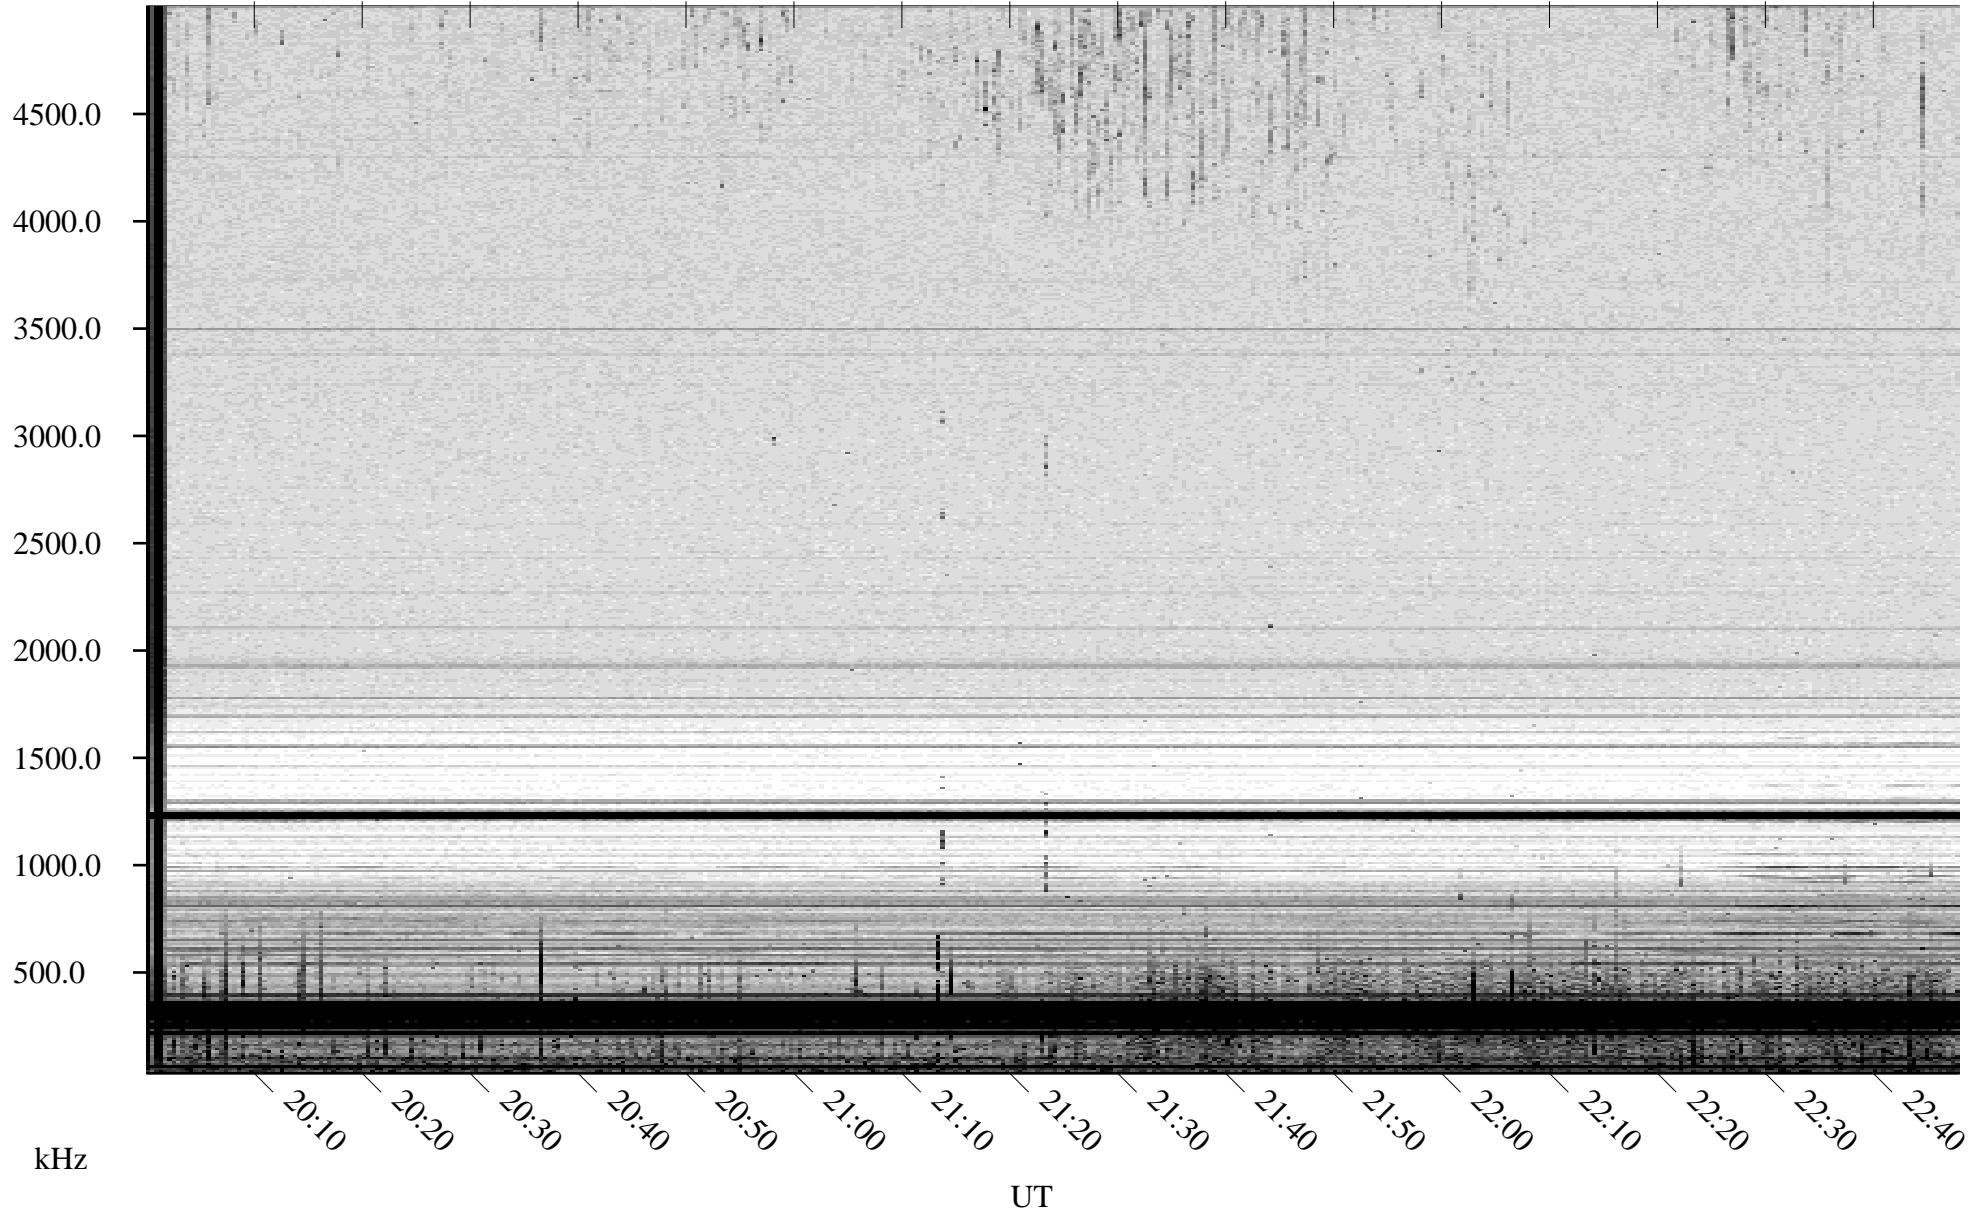

06/15/2008 Churchill, Manitoba

Linear Scale Black = 161 White = 15

ch08167l.r00SUm max_12

Page 1

06/15/2008 Churchill, Manitoba

Linear Scale Black = 161 White = 15

ch08167l.r00SUm max_12

Page 2

06/16/2008 Churchill, Manitoba

Linear Scale Black = 161 White = 15

ch08167l.r00SUm max_12

Page 3

06/16/2008 Churchill, Manitoba

Linear Scale Black = 161 White = 15

ch08167l.r00SUm max_12

Page 4

06/16/2008 Churchill, Manitoba

Linear Scale Black = 161 White = 15

ch08167l.r00SUm max_12

Page 5

06/16/2008 Churchill, Manitoba

Linear Scale Black = 161 White = 15

ch08167l.r00SUm max_12

Page 6

06/16/2008 Churchill, Manitoba

Linear Scale Black = 161 White = 15

ch08167l.r00SUm max_12

Page 7

06/16/2008 Churchill, Manitoba

Linear Scale Black = 161 White = 15

ch08167l.r00SUm max_12

Page 8