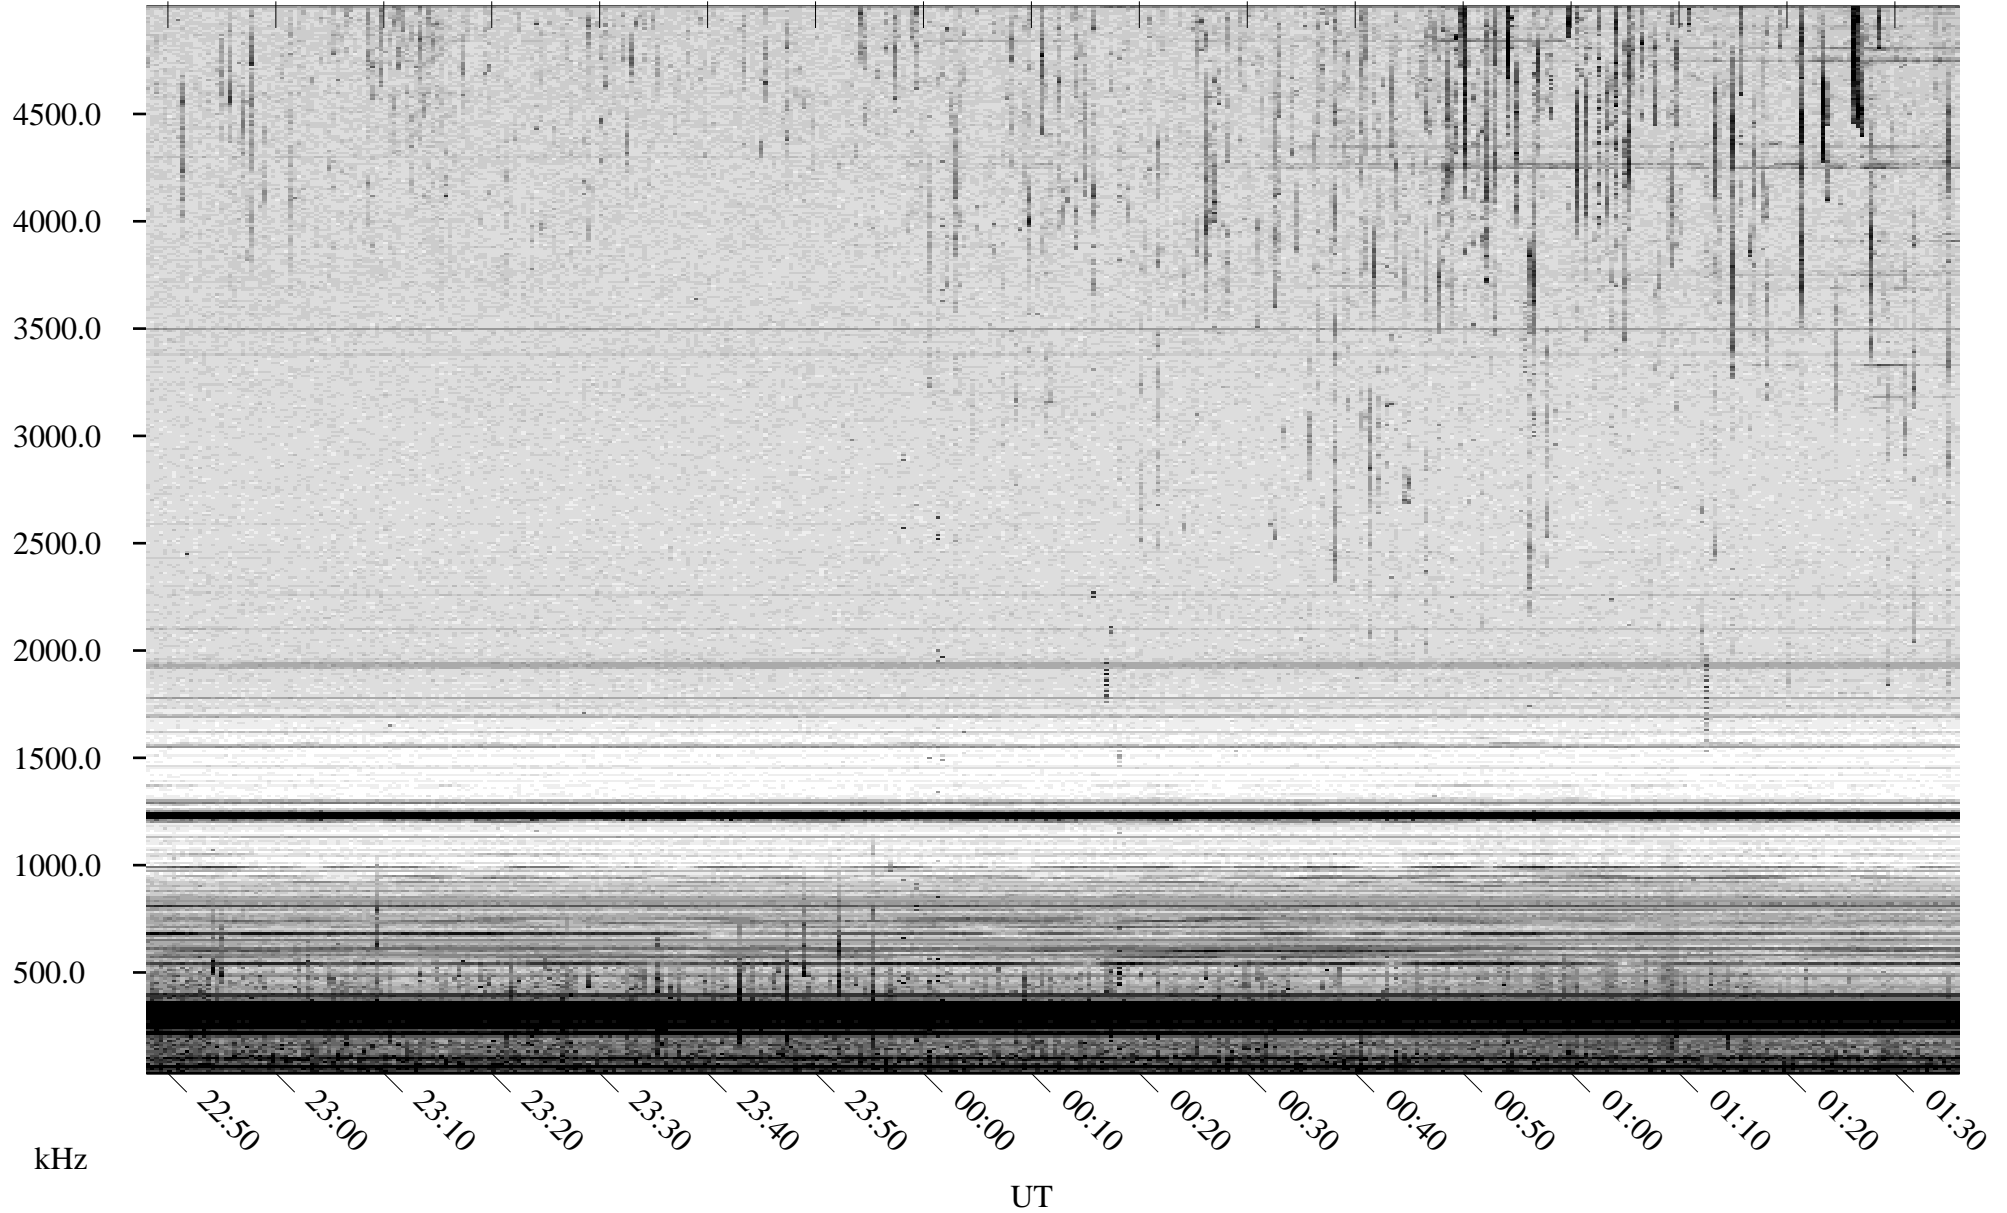

06/15/2008 Churchill, Manitoba

Linear Scale Black = 161 White = 15

ch08167l.r00SUm max_12

Page 1

06/15/2008 Churchill, Manitoba

Linear Scale Black = 161 White = 15

ch08167l.r00SUm max_12

Page 2

06/16/2008 Churchill, Manitoba

Linear Scale Black = 161 White = 15

ch08167l.r00SUm max_12

Page 3

06/16/2008 Churchill, Manitoba

Linear Scale Black = 161 White = 15

ch08167l.r00SUm max_12

Page 4

06/16/2008 Churchill, Manitoba

Linear Scale Black = 161 White = 15

ch08167l.r00SUm max_12

Page 5

06/16/2008 Churchill, Manitoba

Linear Scale Black = 161 White = 15

ch08167l.r00SUm max_12

Page 6

06/16/2008 Churchill, Manitoba

Linear Scale Black = 161 White = 15

ch08167l.r00SUm max_12

Page 7

06/16/2008 Churchill, Manitoba

Linear Scale Black = 161 White = 15

ch08167l.r00SUm max_12

Page 8