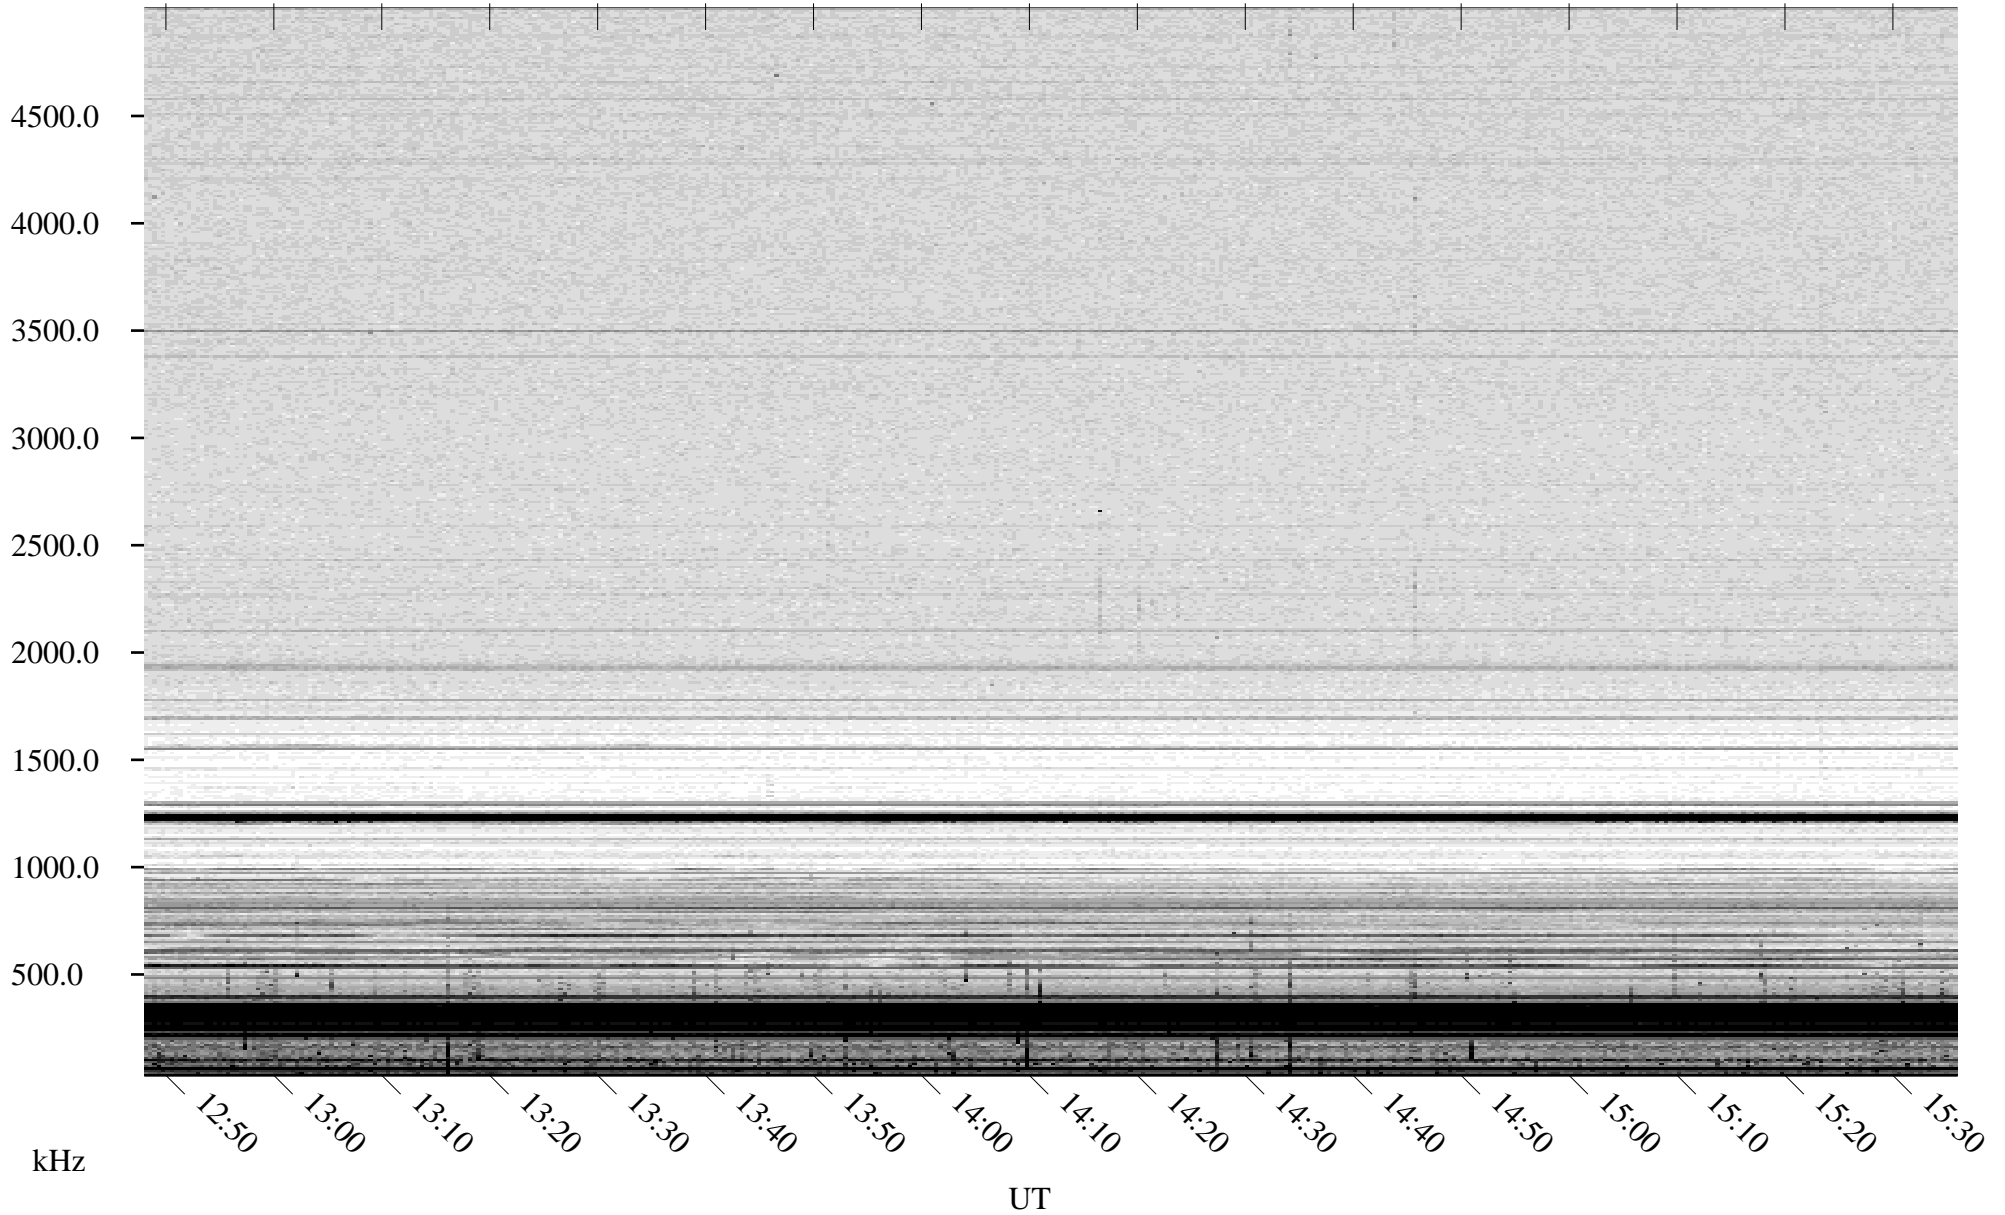

06/15/2008 Churchill, Manitoba

Linear Scale Black = 161 White = 15

ch08167l.r00SUm max_12

Page 1

06/15/2008 Churchill, Manitoba

Linear Scale Black = 161 White = 15

ch08167l.r00SUm max_12

Page 2

06/16/2008 Churchill, Manitoba

Linear Scale Black = 161 White = 15

ch08167l.r00SUm max_12

Page 3

06/16/2008 Churchill, Manitoba

Linear Scale Black = 161 White = 15

ch08167l.r00SUm max_12

Page 4

06/16/2008 Churchill, Manitoba

Linear Scale Black = 161 White = 15

ch08167l.r00SUm max_12

Page 5

06/16/2008 Churchill, Manitoba

Linear Scale Black = 161 White = 15

ch08167l.r00SUm max_12

Page 6

06/16/2008 Churchill, Manitoba

Linear Scale Black = 161 White = 15

ch08167l.r00SUm max_12

Page 7

06/16/2008 Churchill, Manitoba

Linear Scale Black = 161 White = 15

ch08167l.r00SUm max_12

Page 8