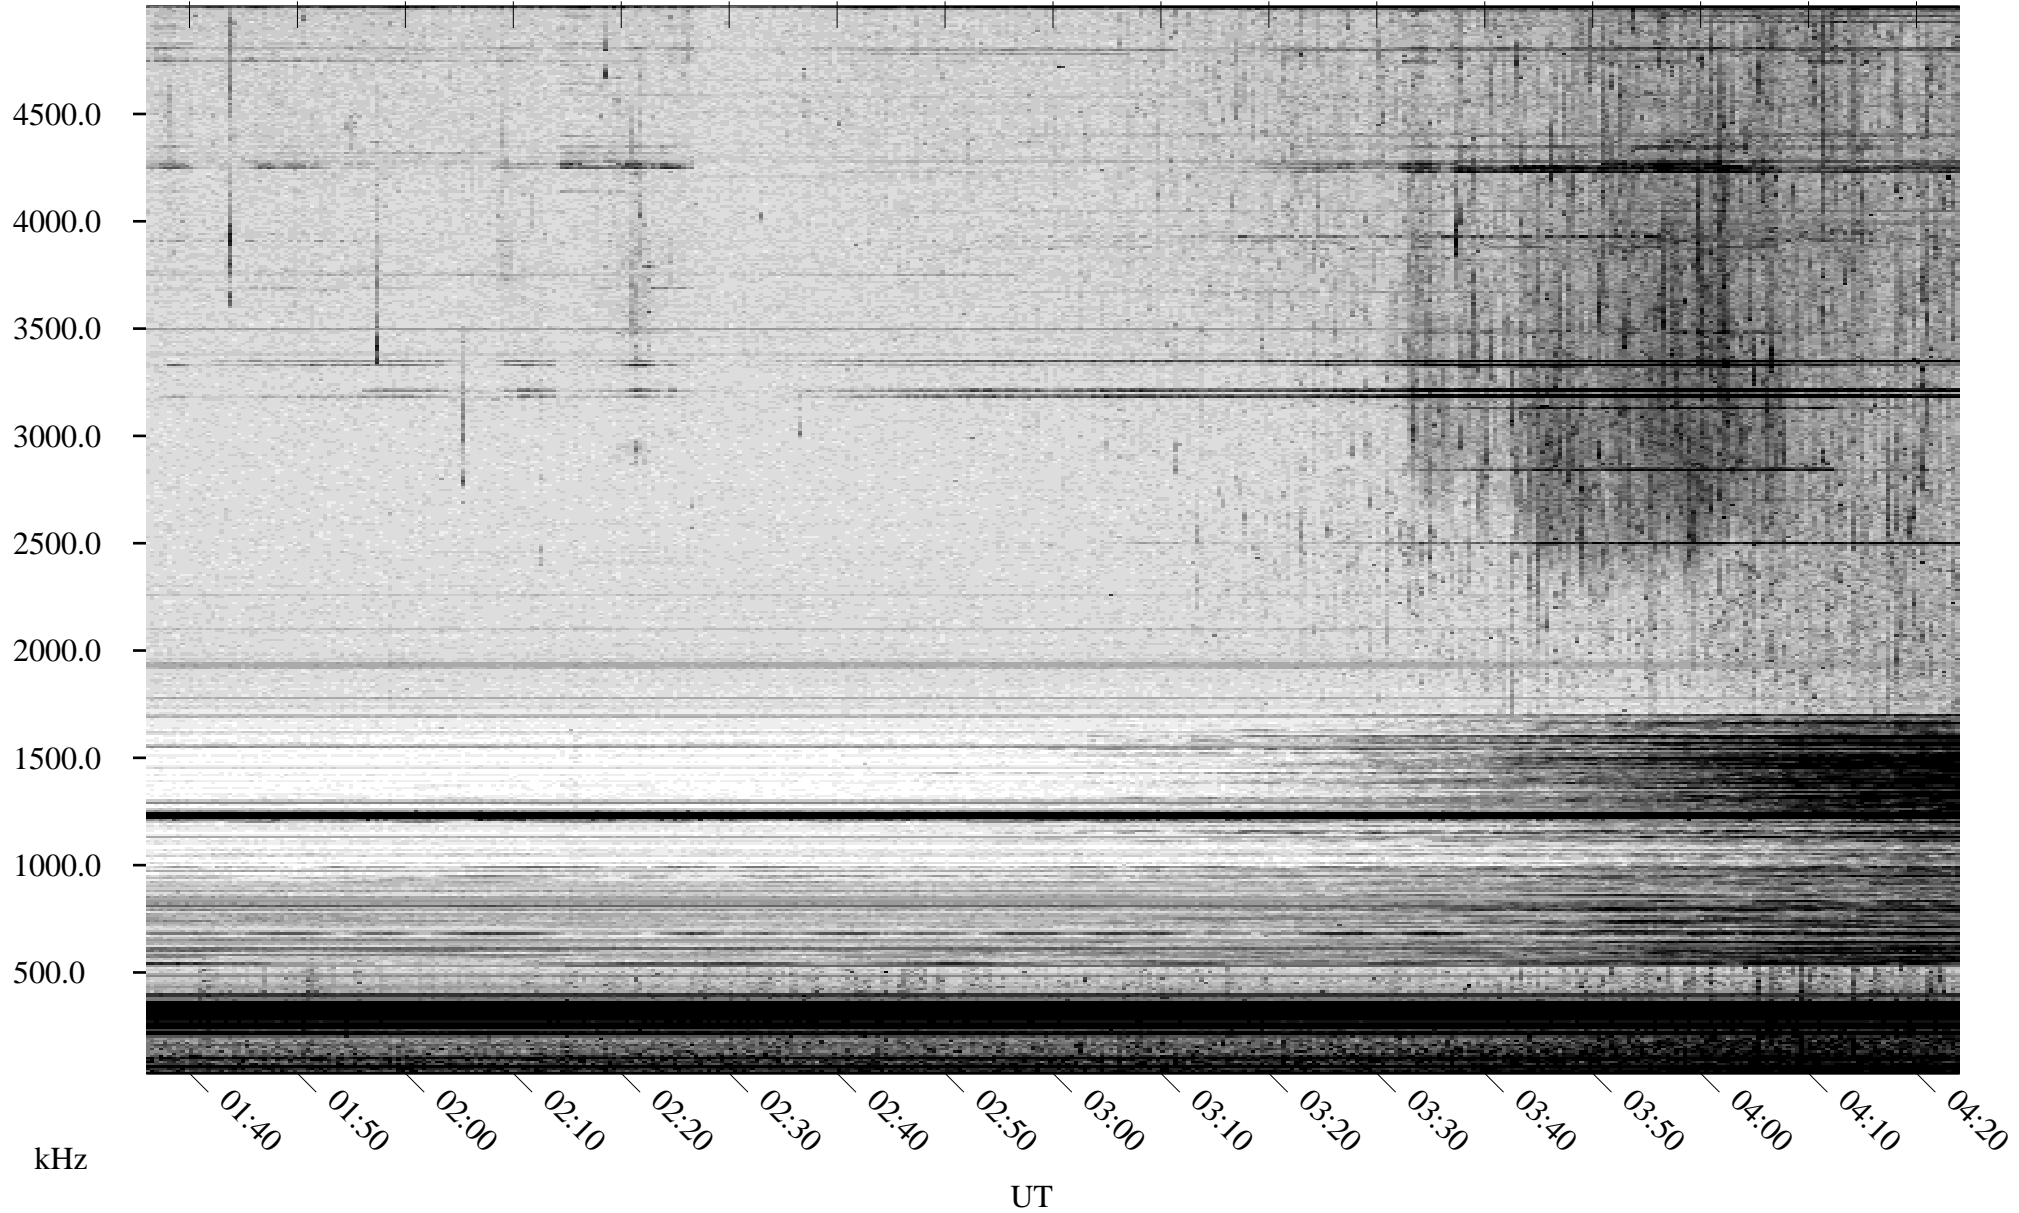

06/15/2008 Churchill, Manitoba

Linear Scale Black = 161 White = 15

ch08167l.r00SUm max_12

Page 1

06/15/2008 Churchill, Manitoba

Linear Scale Black = 161 White = 15

ch08167l.r00SUm max_12

Page 2

06/16/2008 Churchill, Manitoba

Linear Scale Black = 161 White = 15

ch08167l.r00SUm max_12

Page 3

06/16/2008 Churchill, Manitoba

Linear Scale Black = 161 White = 15

ch08167l.r00SUm max_12

Page 4

06/16/2008 Churchill, Manitoba

Linear Scale Black = 161 White = 15

ch08167l.r00SUm max_12

Page 5

06/16/2008 Churchill, Manitoba

Linear Scale Black = 161 White = 15

ch08167l.r00SUm max_12

Page 6

06/16/2008 Churchill, Manitoba

Linear Scale Black = 161 White = 15

ch08167l.r00SUm max_12

Page 7

06/16/2008 Churchill, Manitoba

Linear Scale Black = 161 White = 15

ch08167l.r00SUm max_12

Page 8