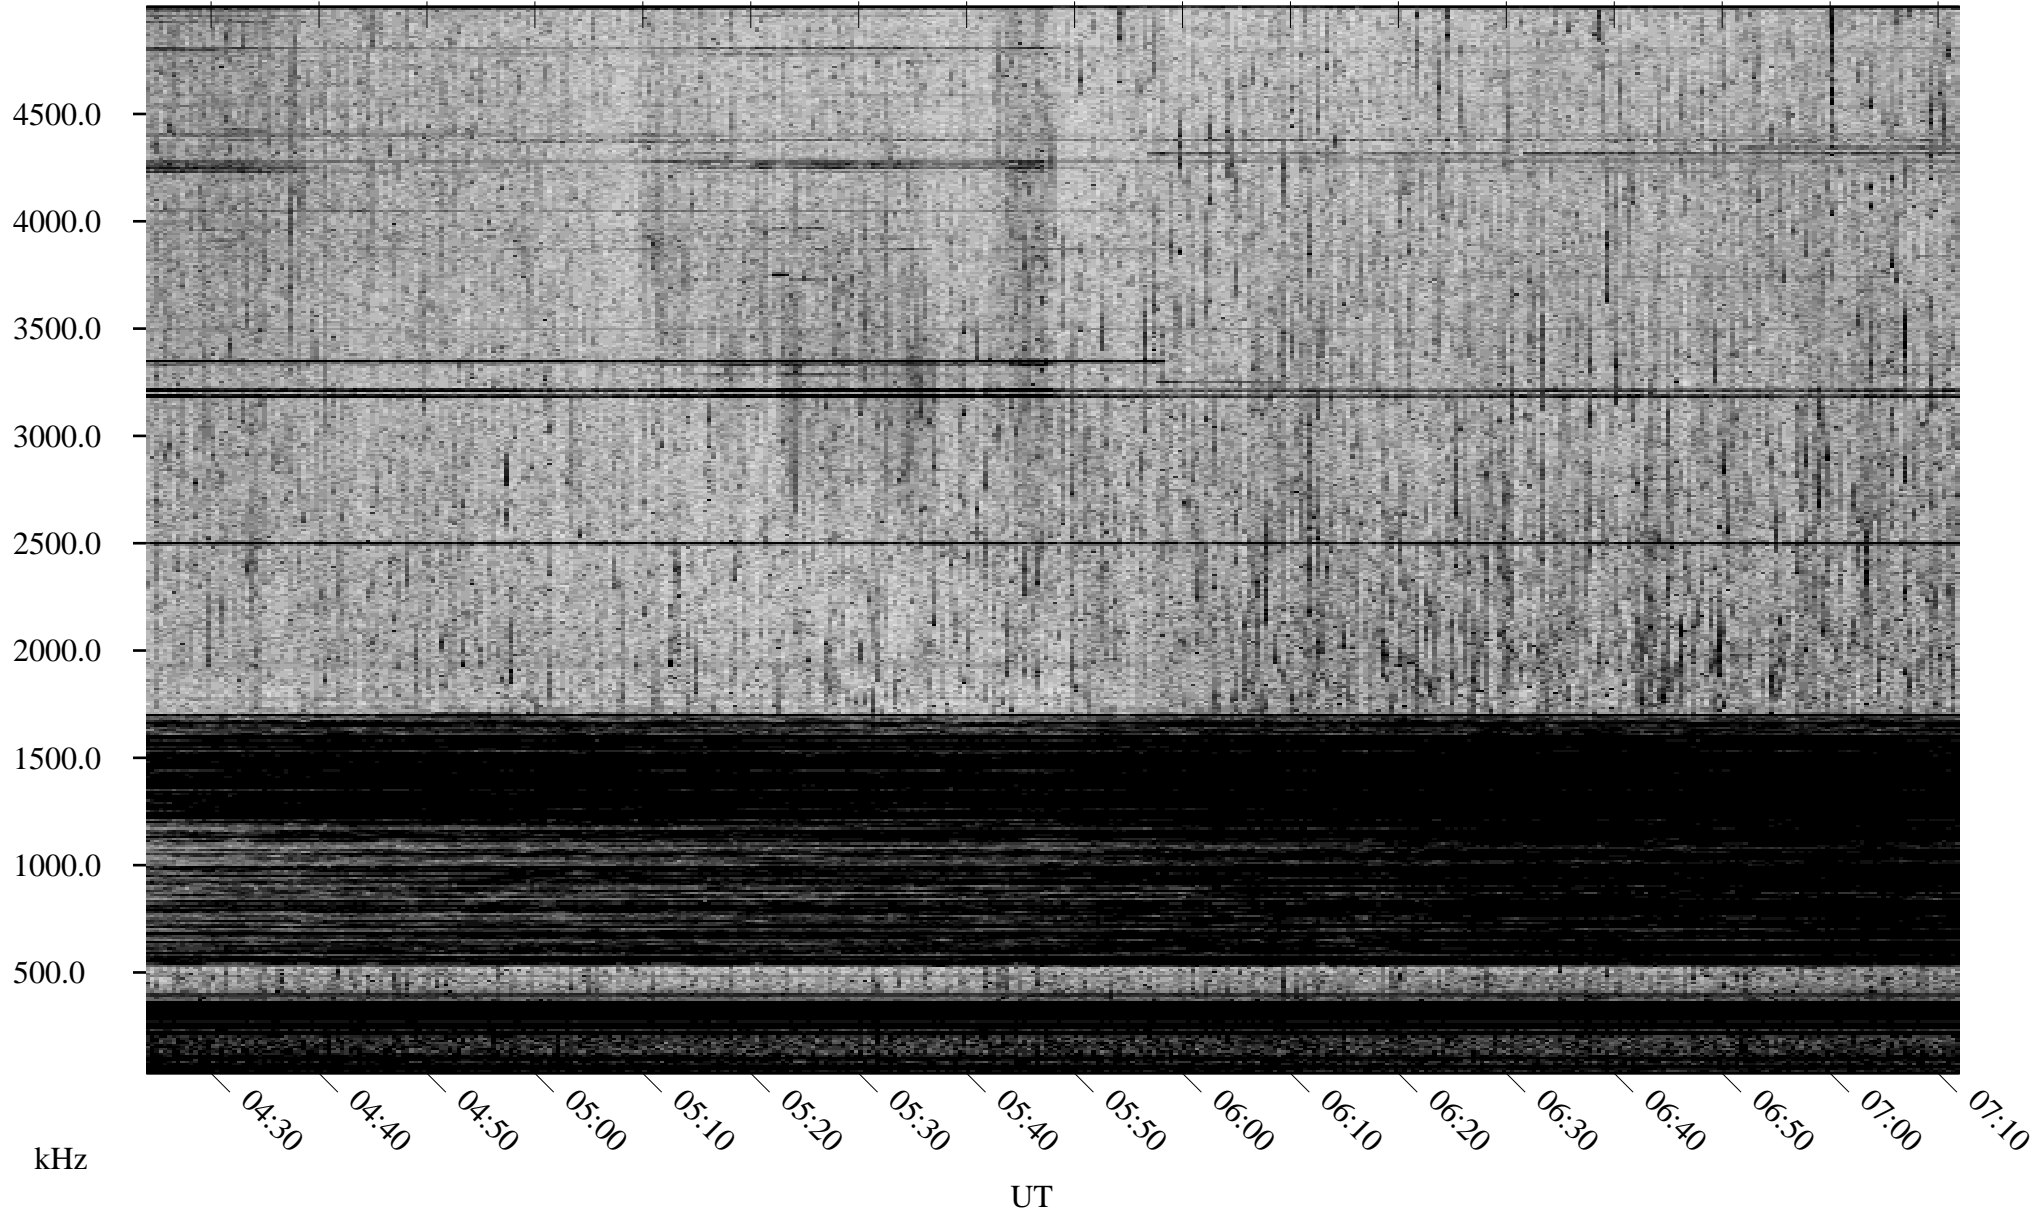

06/15/2008 Churchill, Manitoba

Linear Scale Black = 161 White = 15

ch08167l.r00SUm max_12

Page 1

06/15/2008 Churchill, Manitoba

Linear Scale Black = 161 White = 15

ch08167l.r00SUm max_12

Page 2

06/16/2008 Churchill, Manitoba

Linear Scale Black = 161 White = 15

ch08167l.r00SUm max_12

Page 3

06/16/2008 Churchill, Manitoba

Linear Scale Black = 161 White = 15

ch08167l.r00SUm max_12

Page 4

06/16/2008 Churchill, Manitoba

Linear Scale Black = 161 White = 15

ch08167l.r00SUm max_12

Page 5

06/16/2008 Churchill, Manitoba

Linear Scale Black = 161 White = 15

ch08167l.r00SUm max_12

Page 6

06/16/2008 Churchill, Manitoba

Linear Scale Black = 161 White = 15

ch08167l.r00SUm max_12

Page 7

06/16/2008 Churchill, Manitoba

Linear Scale Black = 161 White = 15

ch08167l.r00SUm max_12

Page 8