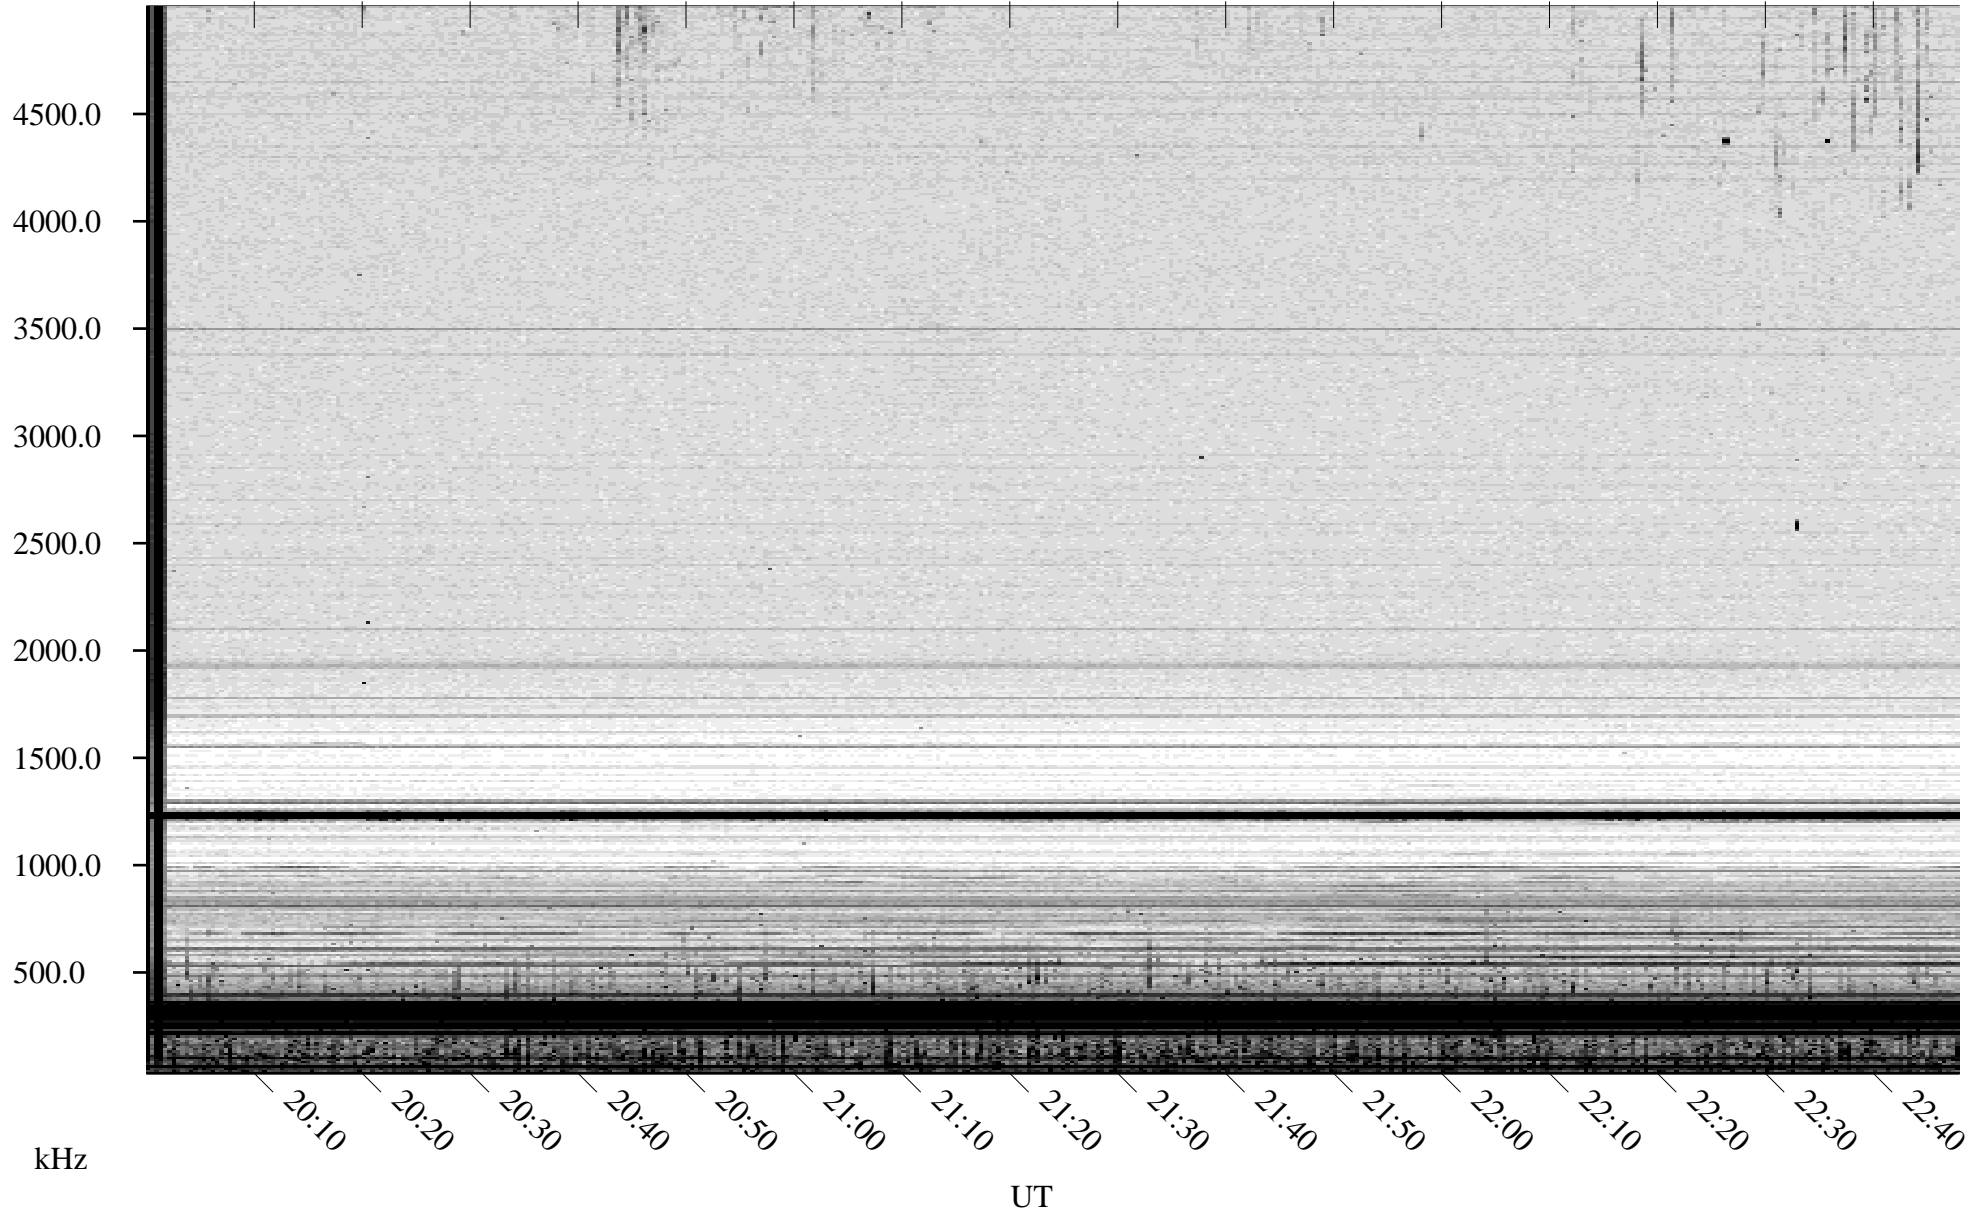

06/16/2008 Churchill, Manitoba

Linear Scale Black = 161 White = 15

ch08168l.r00SUm max_12

Page 1

06/16/2008 Churchill, Manitoba

Linear Scale Black = 161 White = 15

ch08168l.r00SUm max_12

Page 2

06/17/2008 Churchill, Manitoba

Linear Scale Black = 161 White = 15

ch08168l.r00SUm max_12

Page 3

06/17/2008 Churchill, Manitoba

Linear Scale Black = 161 White = 15

ch08168l.r00SUm max_12

Page 4

06/17/2008 Churchill, Manitoba

Linear Scale Black = 161 White = 15

ch08168l.r00SUm max_12

Page 5

06/17/2008 Churchill, Manitoba

Linear Scale Black = 161 White = 15

ch08168l.r00SUm max_12

Page 6

06/17/2008 Churchill, Manitoba

Linear Scale Black = 161 White = 15

ch08168l.r00SUm max_12

Page 7