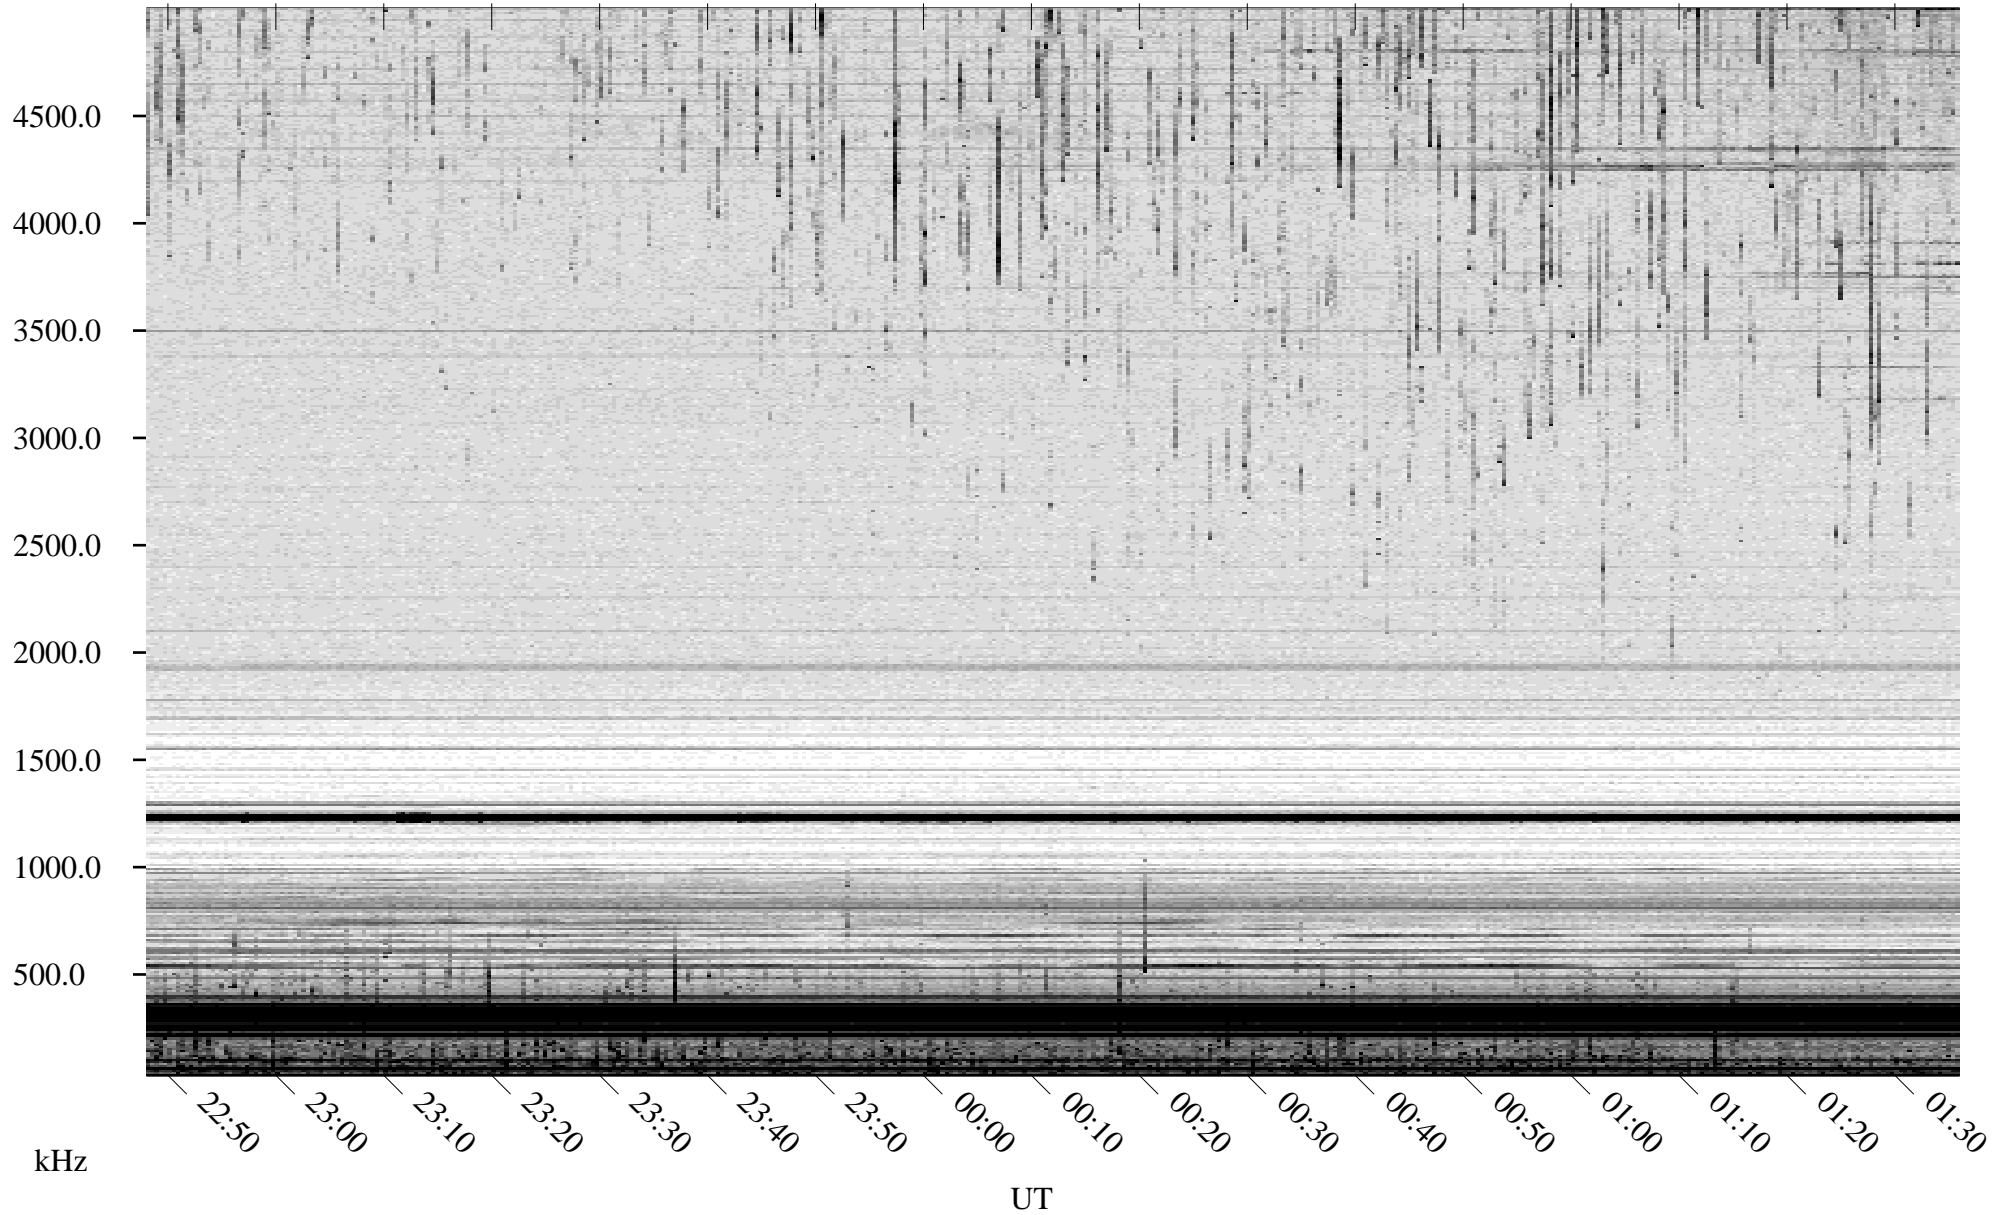

06/16/2008 Churchill, Manitoba

Linear Scale Black = 161 White = 15

ch08168l.r00SUm max_12

Page 1

06/16/2008 Churchill, Manitoba

Linear Scale Black = 161 White = 15

ch08168l.r00SUm max_12

Page 2

06/17/2008 Churchill, Manitoba

Linear Scale Black = 161 White = 15

ch08168l.r00SUm max_12

Page 3

06/17/2008 Churchill, Manitoba

Linear Scale Black = 161 White = 15

ch08168l.r00SUm max_12

Page 4

06/17/2008 Churchill, Manitoba

Linear Scale Black = 161 White = 15

ch08168l.r00SUm max_12

Page 5

06/17/2008 Churchill, Manitoba

Linear Scale Black = 161 White = 15

ch08168l.r00SUm max_12

Page 6

06/17/2008 Churchill, Manitoba

Linear Scale Black = 161 White = 15

ch08168l.r00SUm max_12

Page 7