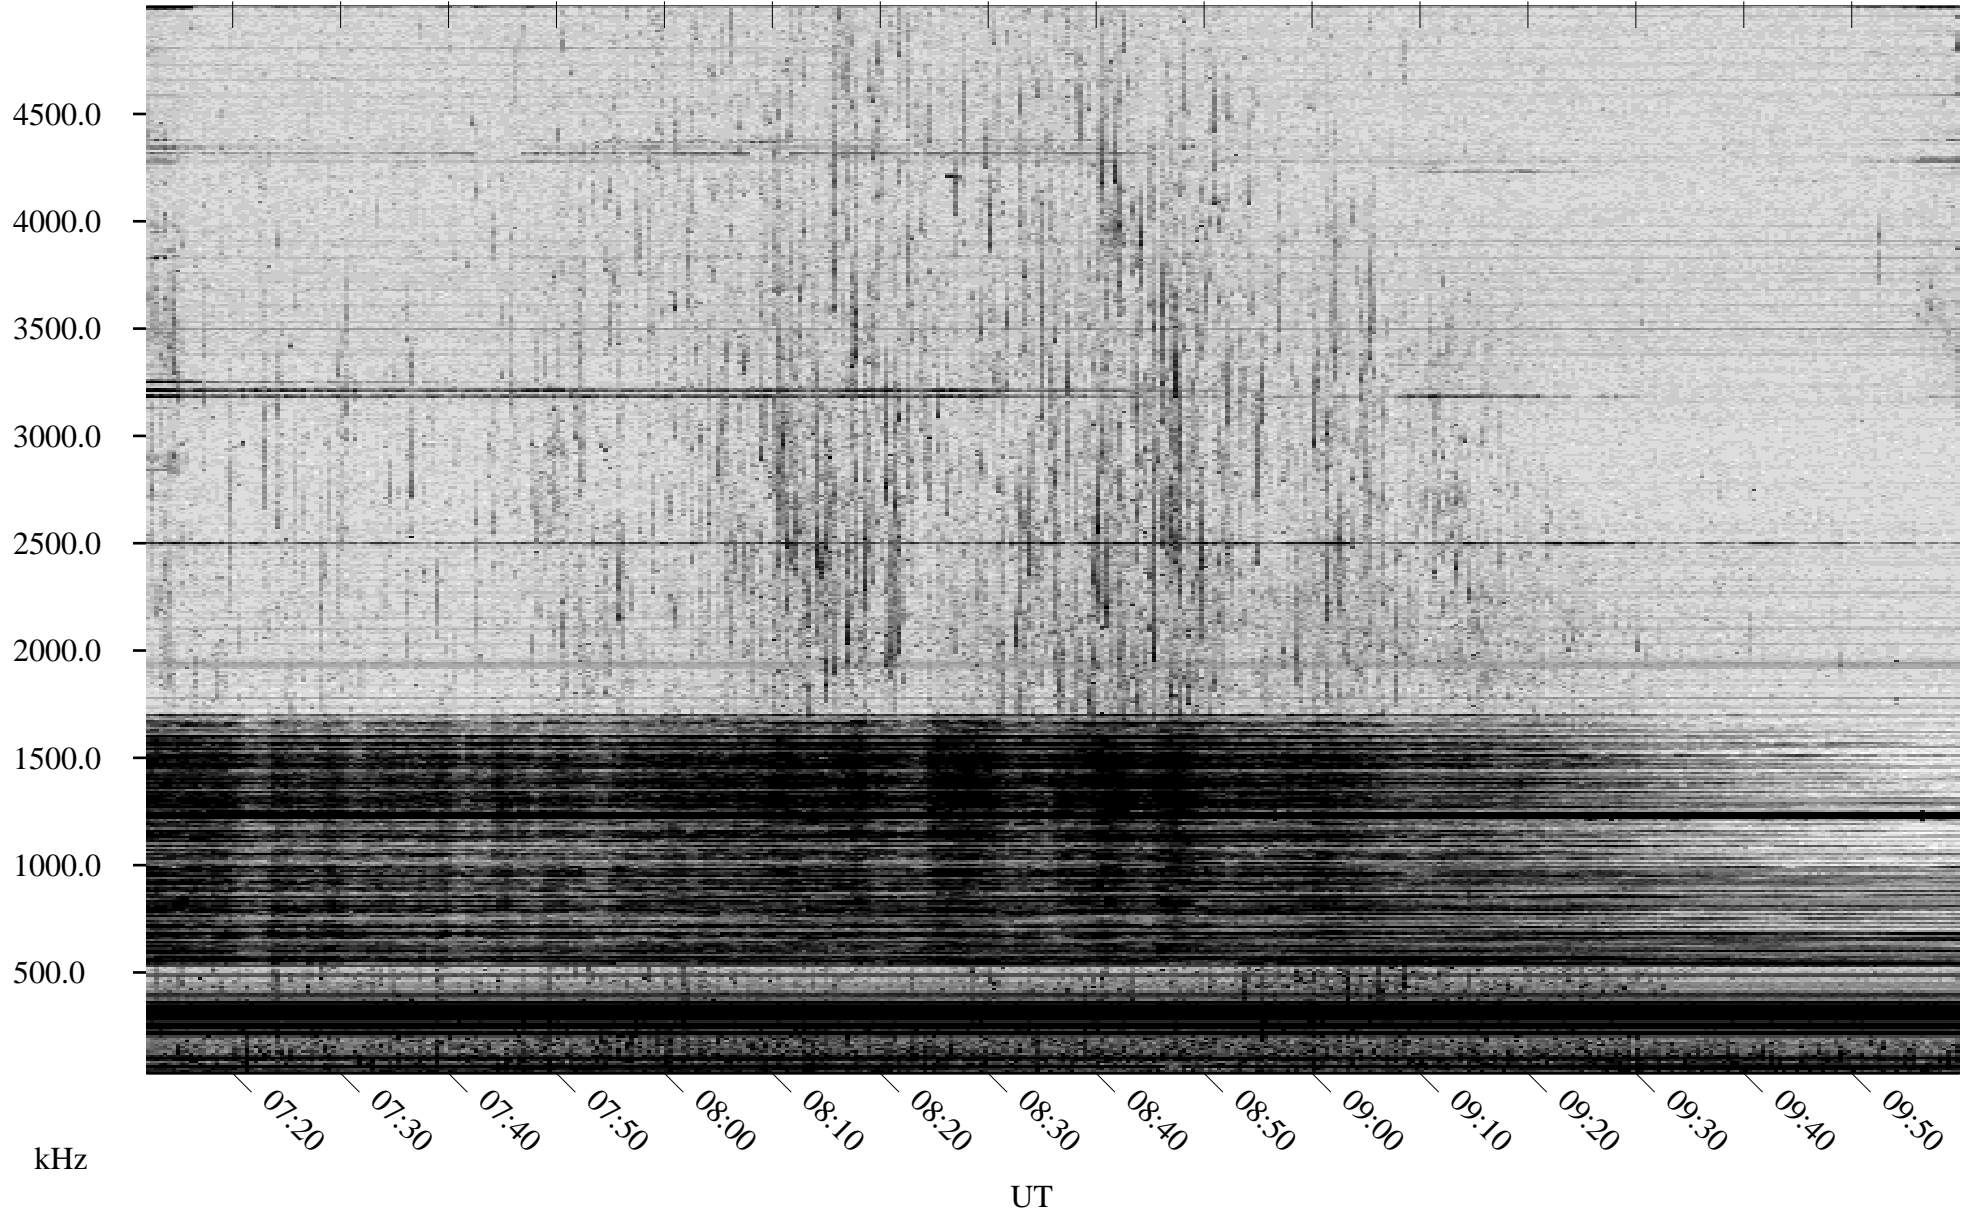

06/16/2008 Churchill, Manitoba

Linear Scale Black = 161 White = 15

ch08168l.r00SUm max_12

Page 1

06/16/2008 Churchill, Manitoba

Linear Scale Black = 161 White = 15

ch08168l.r00SUm max_12

Page 2

06/17/2008 Churchill, Manitoba

Linear Scale Black = 161 White = 15

ch08168l.r00SUm max_12

Page 3

06/17/2008 Churchill, Manitoba

Linear Scale Black = 161 White = 15

ch08168l.r00SUm max_12

Page 4

06/17/2008 Churchill, Manitoba

Linear Scale Black = 161 White = 15

ch08168l.r00SUm max_12

Page 5

06/17/2008 Churchill, Manitoba

Linear Scale Black = 161 White = 15

ch08168l.r00SUm max_12

Page 6

06/17/2008 Churchill, Manitoba

Linear Scale Black = 161 White = 15

ch08168l.r00SUm max_12

Page 7