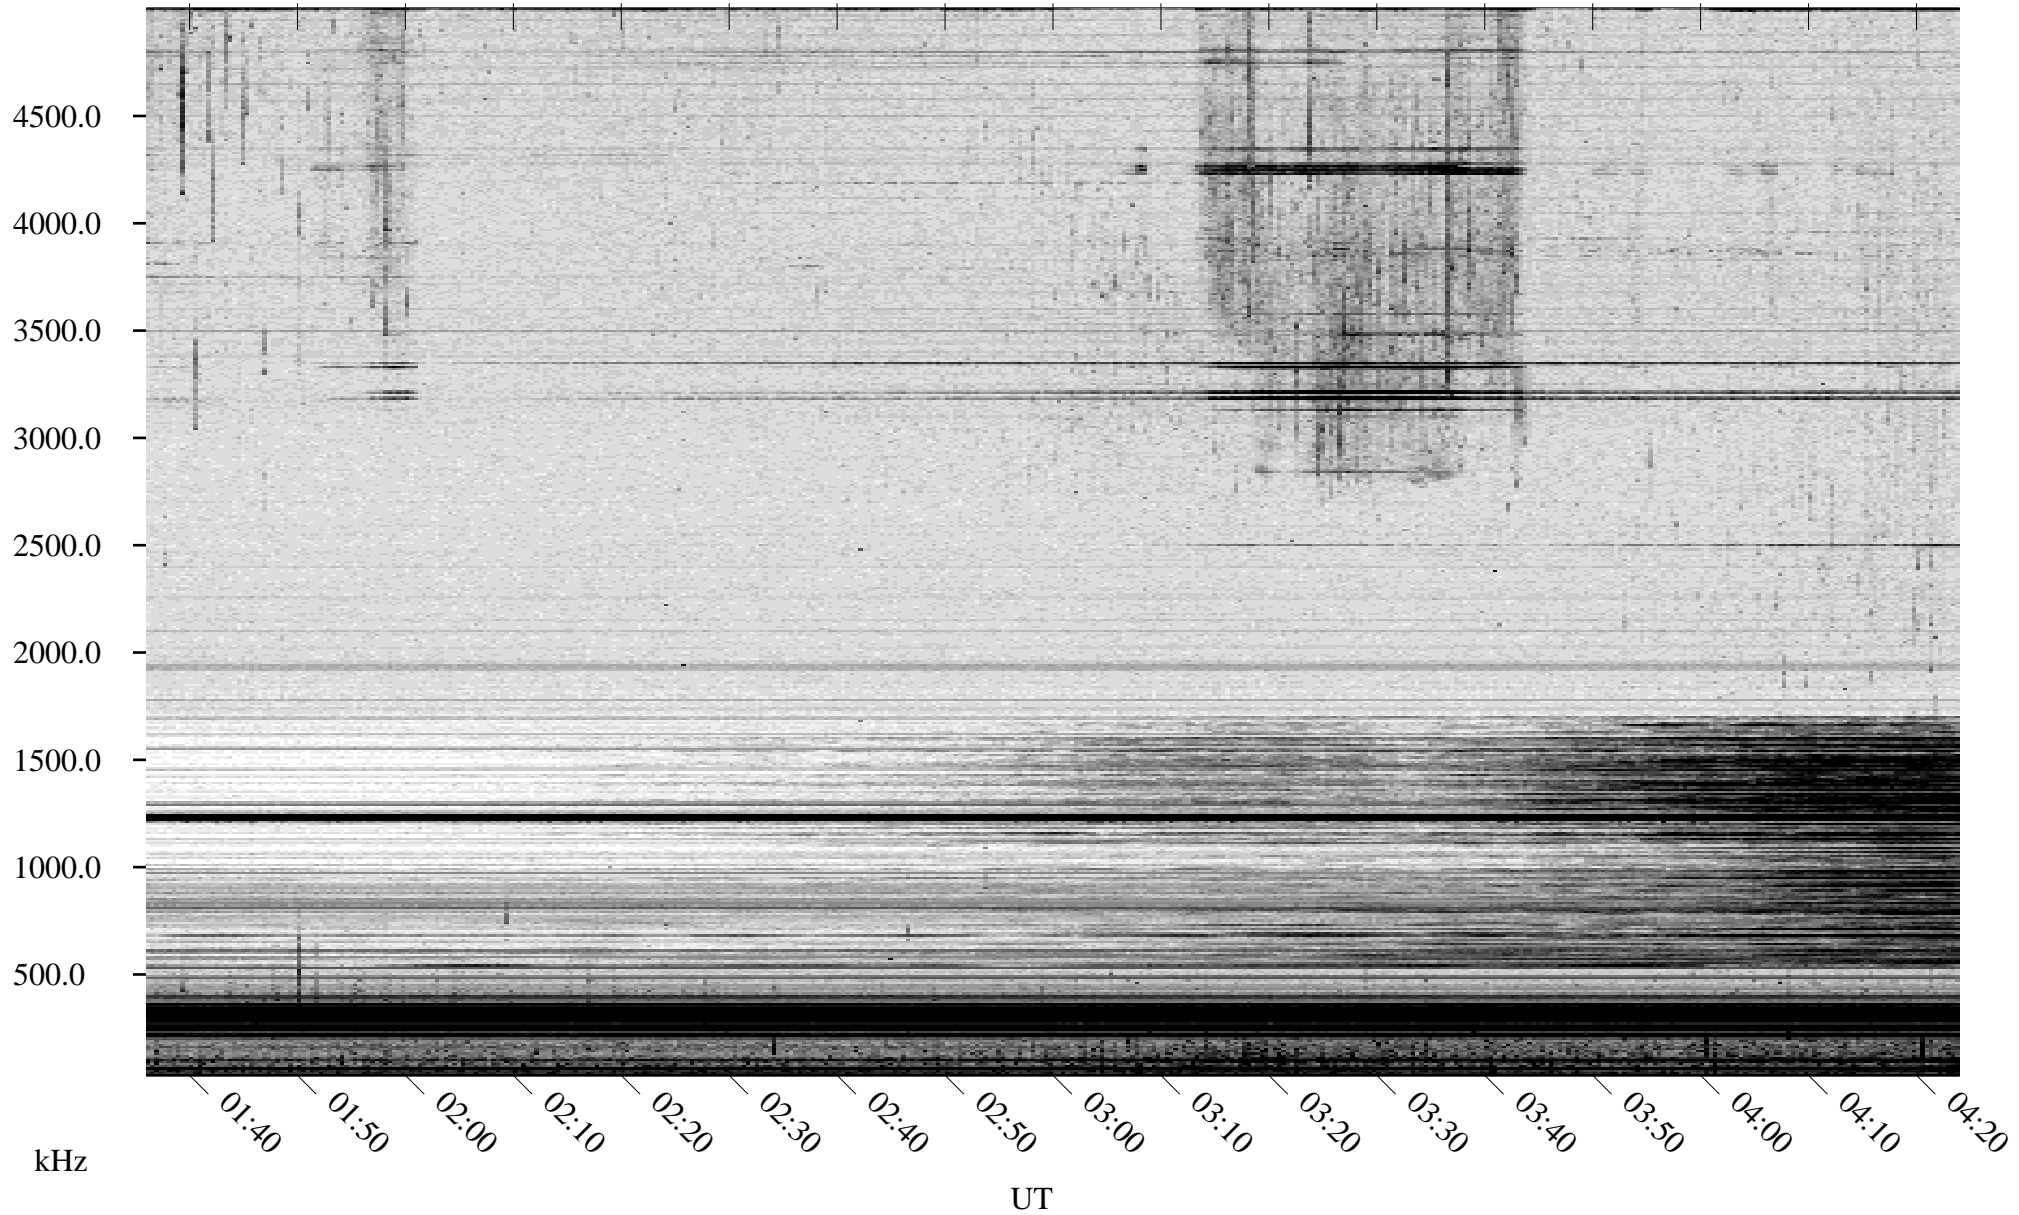

06/16/2008 Churchill, Manitoba

Linear Scale Black = 161 White = 15

ch08168l.r00SUm max_12

Page 1

06/16/2008 Churchill, Manitoba

Linear Scale Black = 161 White = 15

ch08168l.r00SUm max_12

Page 2

06/17/2008 Churchill, Manitoba

Linear Scale Black = 161 White = 15

ch08168l.r00SUm max_12

Page 3

06/17/2008 Churchill, Manitoba

Linear Scale Black = 161 White = 15

ch08168l.r00SUm max_12

Page 4

06/17/2008 Churchill, Manitoba

Linear Scale Black = 161 White = 15

ch08168l.r00SUm max_12

Page 5

06/17/2008 Churchill, Manitoba

Linear Scale Black = 161 White = 15

ch08168l.r00SUm max_12

Page 6

06/17/2008 Churchill, Manitoba

Linear Scale Black = 161 White = 15

ch08168l.r00SUm max_12

Page 7