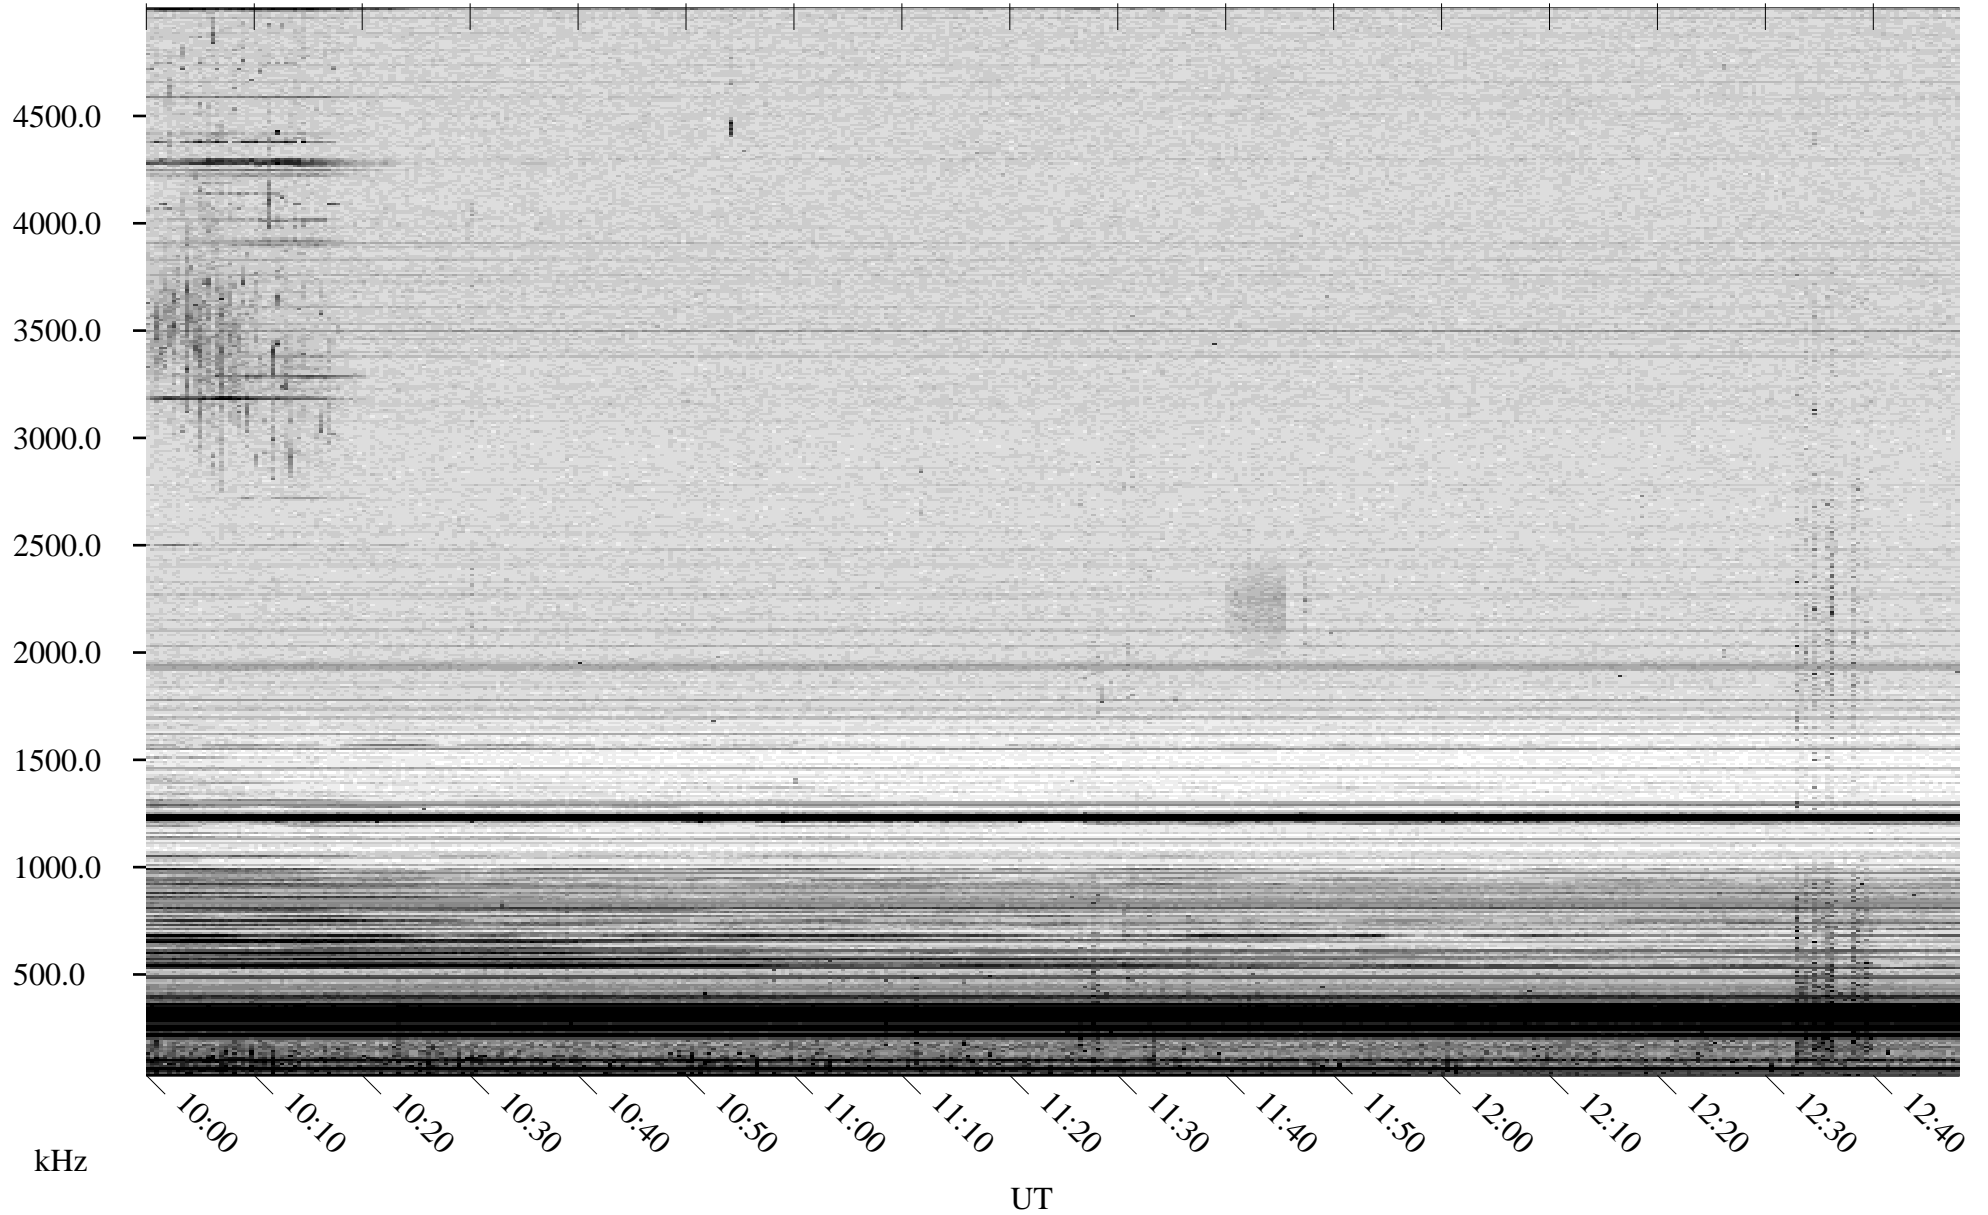

06/16/2008 Churchill, Manitoba

Linear Scale Black = 161 White = 15

ch08168l.r00SUm max_12

Page 1

06/16/2008 Churchill, Manitoba

Linear Scale Black = 161 White = 15

ch08168l.r00SUm max_12

Page 2

06/17/2008 Churchill, Manitoba

Linear Scale Black = 161 White = 15

ch08168l.r00SUm max_12

Page 3

06/17/2008 Churchill, Manitoba

Linear Scale Black = 161 White = 15

ch08168l.r00SUm max_12

Page 4

06/17/2008 Churchill, Manitoba

Linear Scale Black = 161 White = 15

ch08168l.r00SUm max_12

Page 5

06/17/2008 Churchill, Manitoba

Linear Scale Black = 161 White = 15

ch08168l.r00SUm max_12

Page 6

06/17/2008 Churchill, Manitoba

Linear Scale Black = 161 White = 15

ch08168l.r00SUm max_12

Page 7