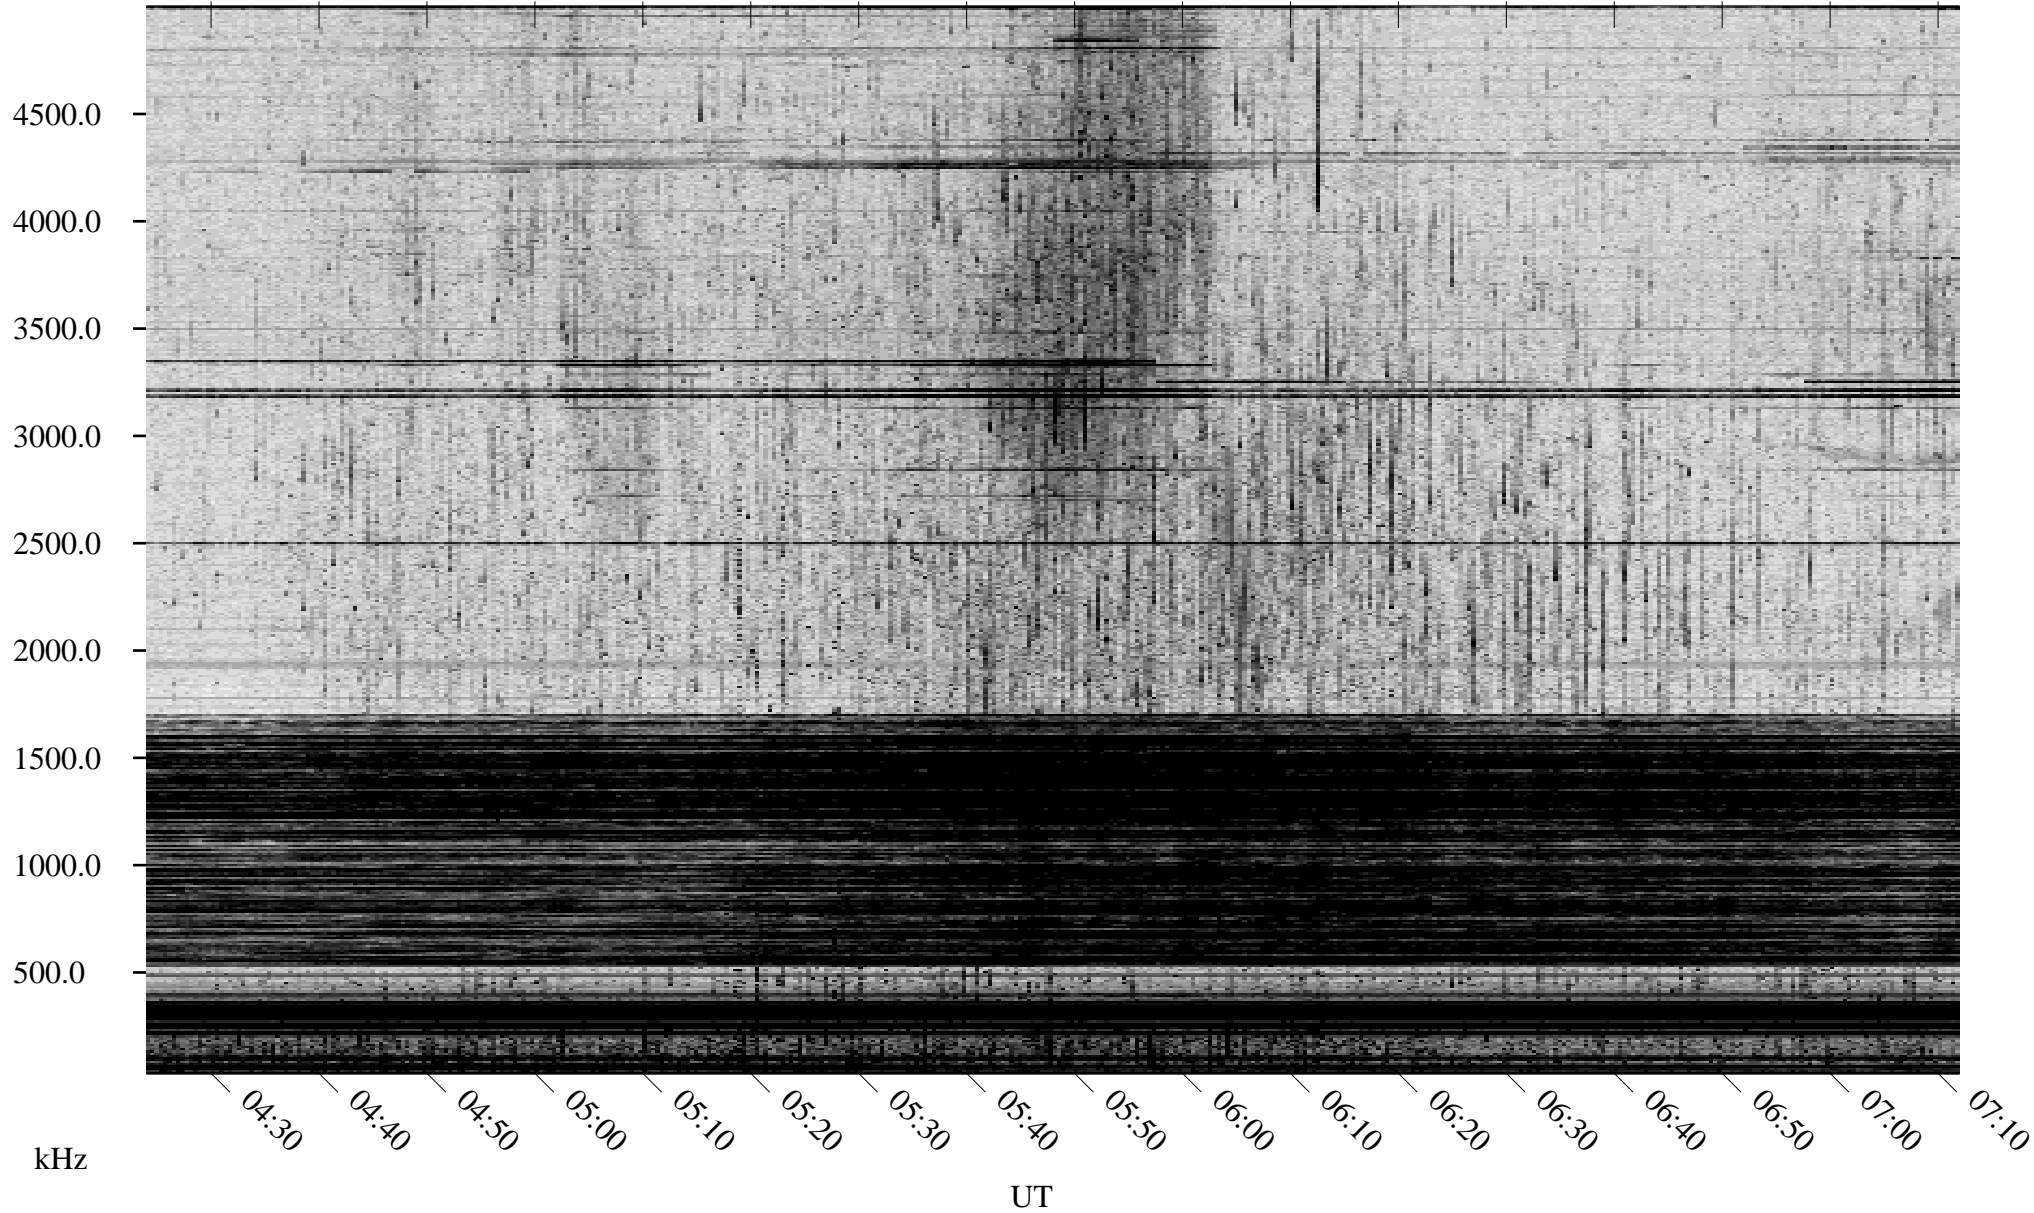

06/16/2008 Churchill, Manitoba

Linear Scale Black = 161 White = 15

ch08168l.r00SUm max_12

Page 1

06/16/2008 Churchill, Manitoba

Linear Scale Black = 161 White = 15

ch08168l.r00SUm max_12

Page 2

06/17/2008 Churchill, Manitoba

Linear Scale Black = 161 White = 15

ch08168l.r00SUm max_12

Page 3

06/17/2008 Churchill, Manitoba

Linear Scale Black = 161 White = 15

ch08168l.r00SUm max_12

Page 4

06/17/2008 Churchill, Manitoba

Linear Scale Black = 161 White = 15

ch08168l.r00SUm max_12

Page 5

06/17/2008 Churchill, Manitoba

Linear Scale Black = 161 White = 15

ch08168l.r00SUm max_12

Page 6

06/17/2008 Churchill, Manitoba

Linear Scale Black = 161 White = 15

ch08168l.r00SUm max_12

Page 7