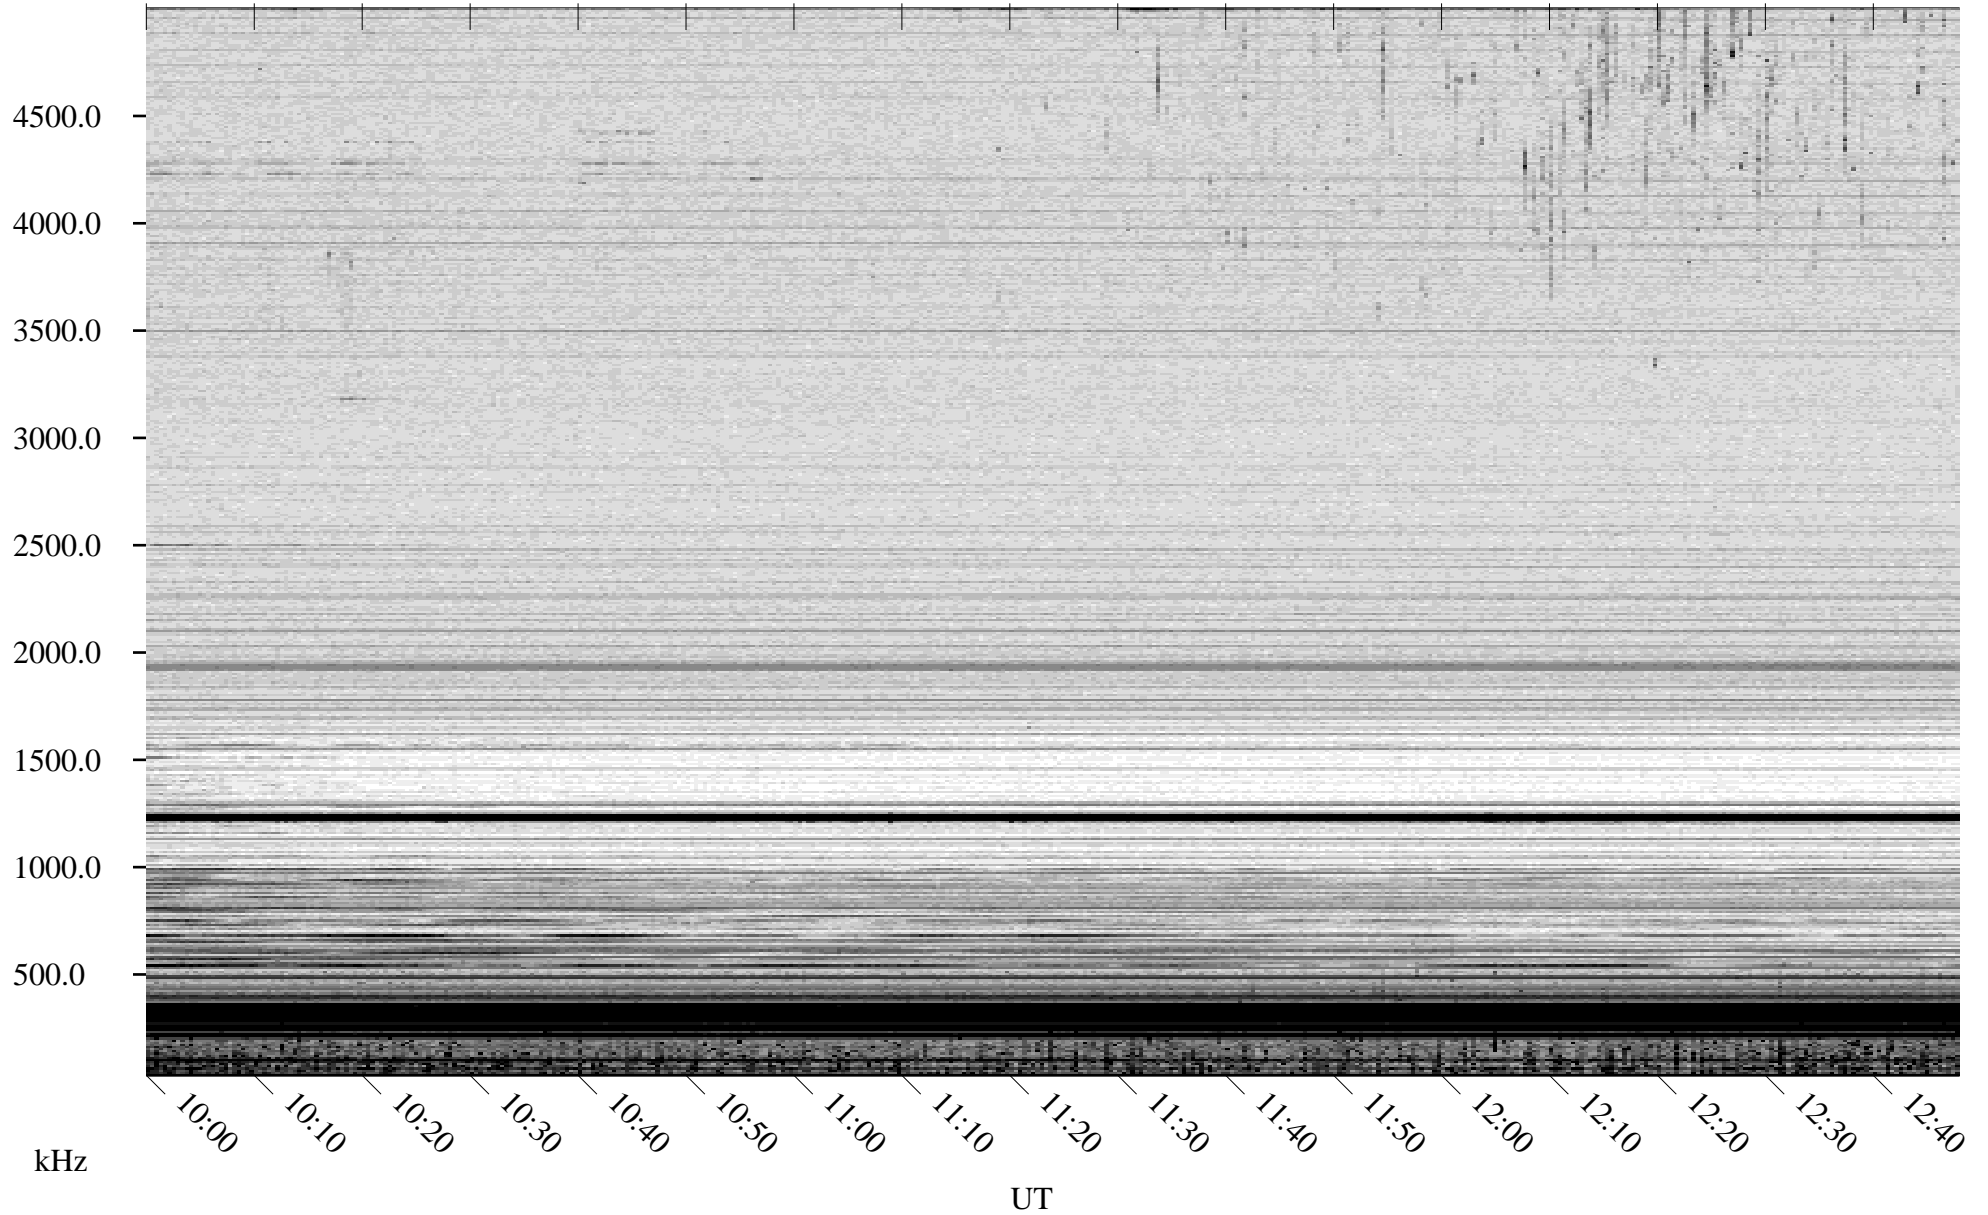

06/17/2008 Churchill, Manitoba

Linear Scale Black = 161 White = 15

ch08169l.r01SUm max_12

Page 1

06/17/2008 Churchill, Manitoba

Linear Scale Black = 161 White = 15

ch08169l.r01SUm max_12

Page 2

06/18/2008 Churchill, Manitoba

Linear Scale Black = 161 White = 15

ch08169l.r01SUm max_12

Page 3

06/18/2008 Churchill, Manitoba

Linear Scale Black = 161 White = 15

ch08169l.r01SUm max_12

Page 4

06/18/2008 Churchill, Manitoba

Linear Scale Black = 161 White = 15

ch08169l.r01SUm max_12

Page 5

06/18/2008 Churchill, Manitoba

Linear Scale Black = 161 White = 15

ch08169l.r01SUm max_12

Page 6

06/18/2008 Churchill, Manitoba

Linear Scale Black = 161 White = 15

ch08169l.r01SUm max_12

Page 7

06/18/2008 Churchill, Manitoba

Linear Scale Black = 161 White = 15

ch08169l.r01SUm max_12

Page 8