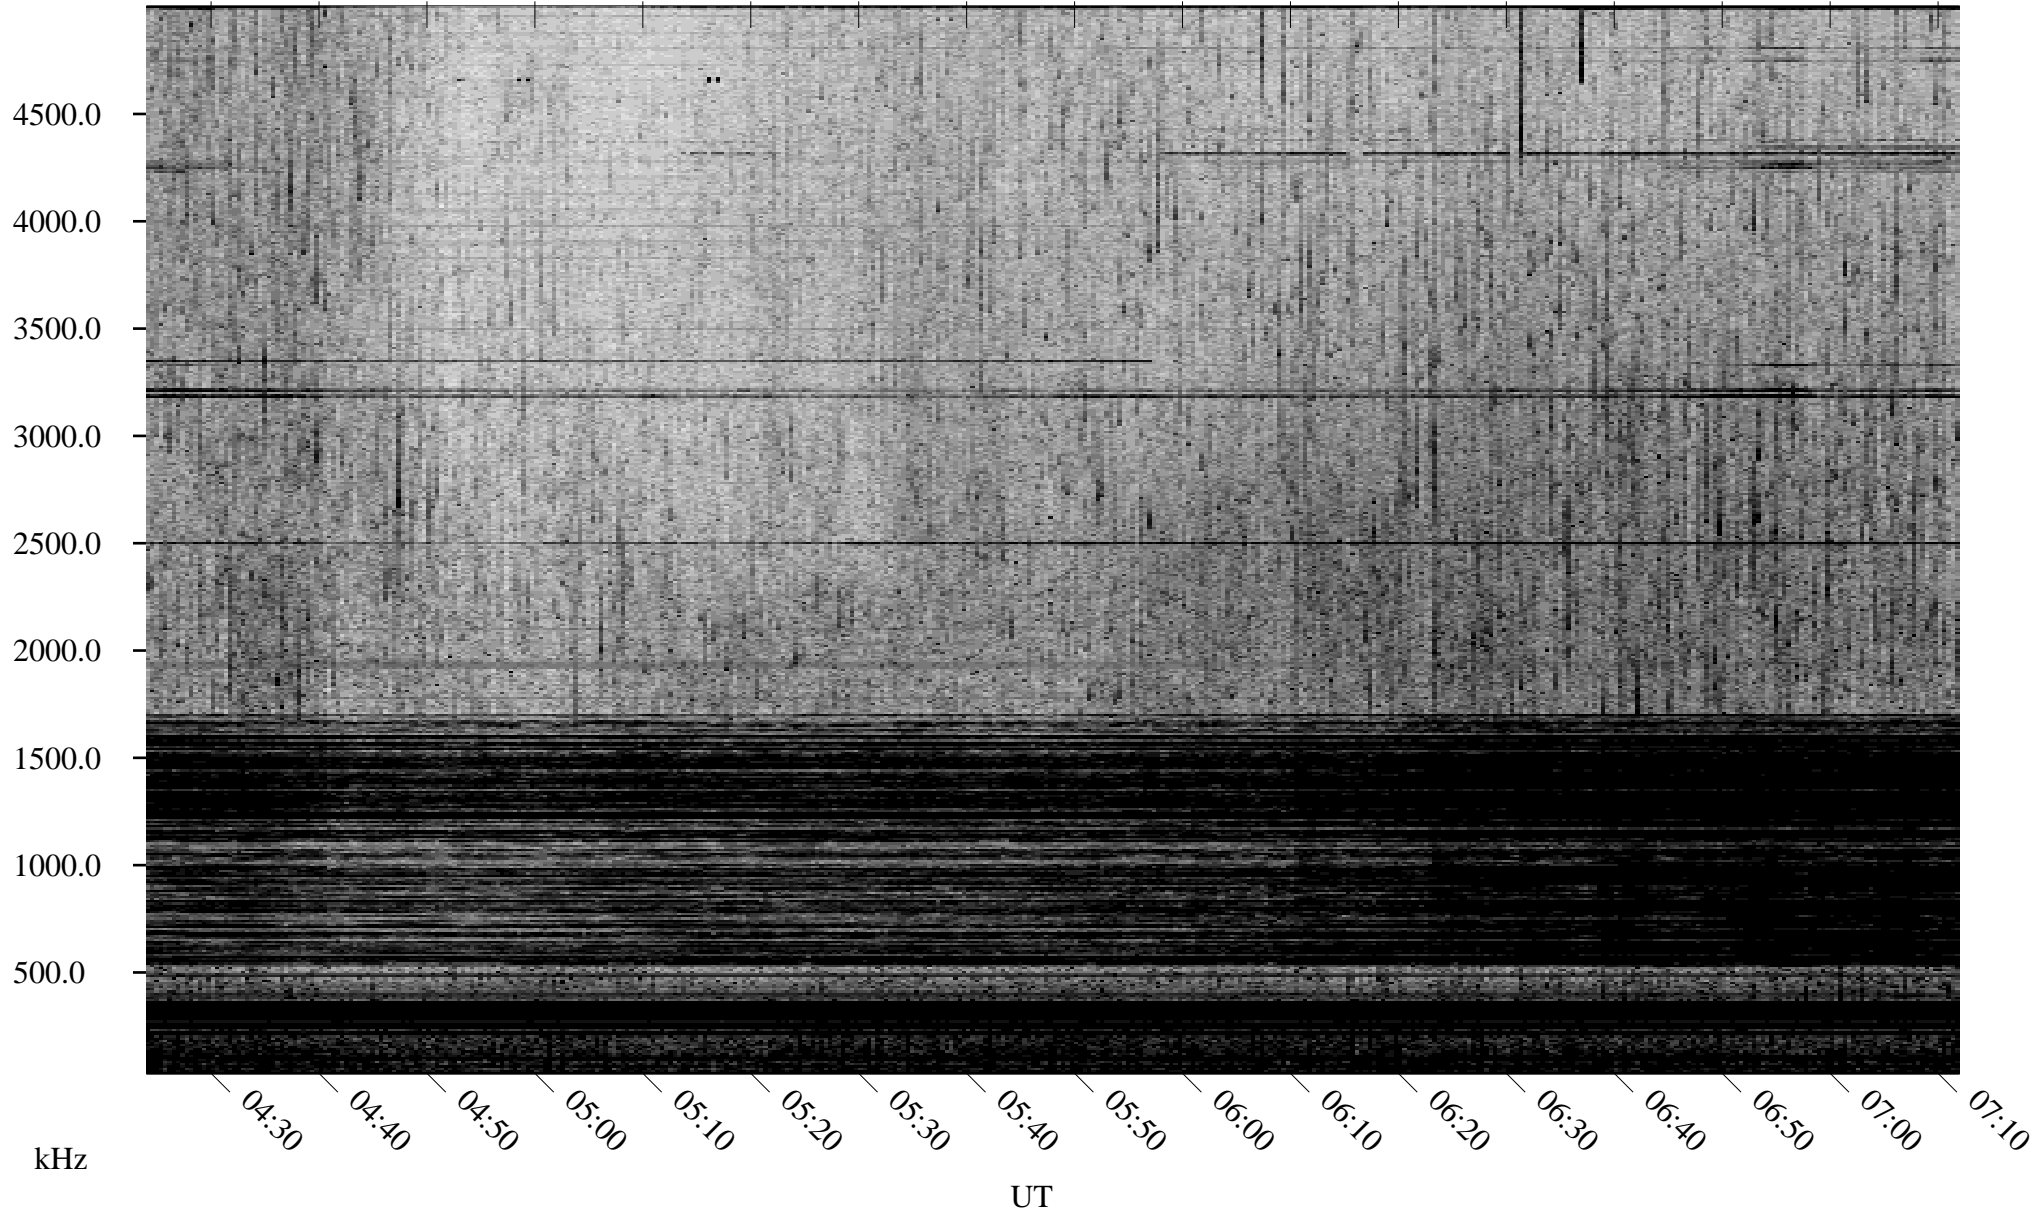

06/17/2008 Churchill, Manitoba

Linear Scale Black = 161 White = 15

ch08169l.r01SUm max_12

Page 1

06/17/2008 Churchill, Manitoba

Linear Scale Black = 161 White = 15

ch08169l.r01SUm max_12

Page 2

06/18/2008 Churchill, Manitoba

Linear Scale Black = 161 White = 15

ch08169l.r01SUm max_12

Page 3

06/18/2008 Churchill, Manitoba

Linear Scale Black = 161 White = 15

ch08169l.r01SUm max_12

Page 4

06/18/2008 Churchill, Manitoba

Linear Scale Black = 161 White = 15

ch08169l.r01SUm max_12

Page 5

06/18/2008 Churchill, Manitoba

Linear Scale Black = 161 White = 15

ch08169l.r01SUm max_12

Page 6

06/18/2008 Churchill, Manitoba

Linear Scale Black = 161 White = 15

ch08169l.r01SUm max_12

Page 7

06/18/2008 Churchill, Manitoba

Linear Scale Black = 161 White = 15

ch08169l.r01SUm max_12

Page 8