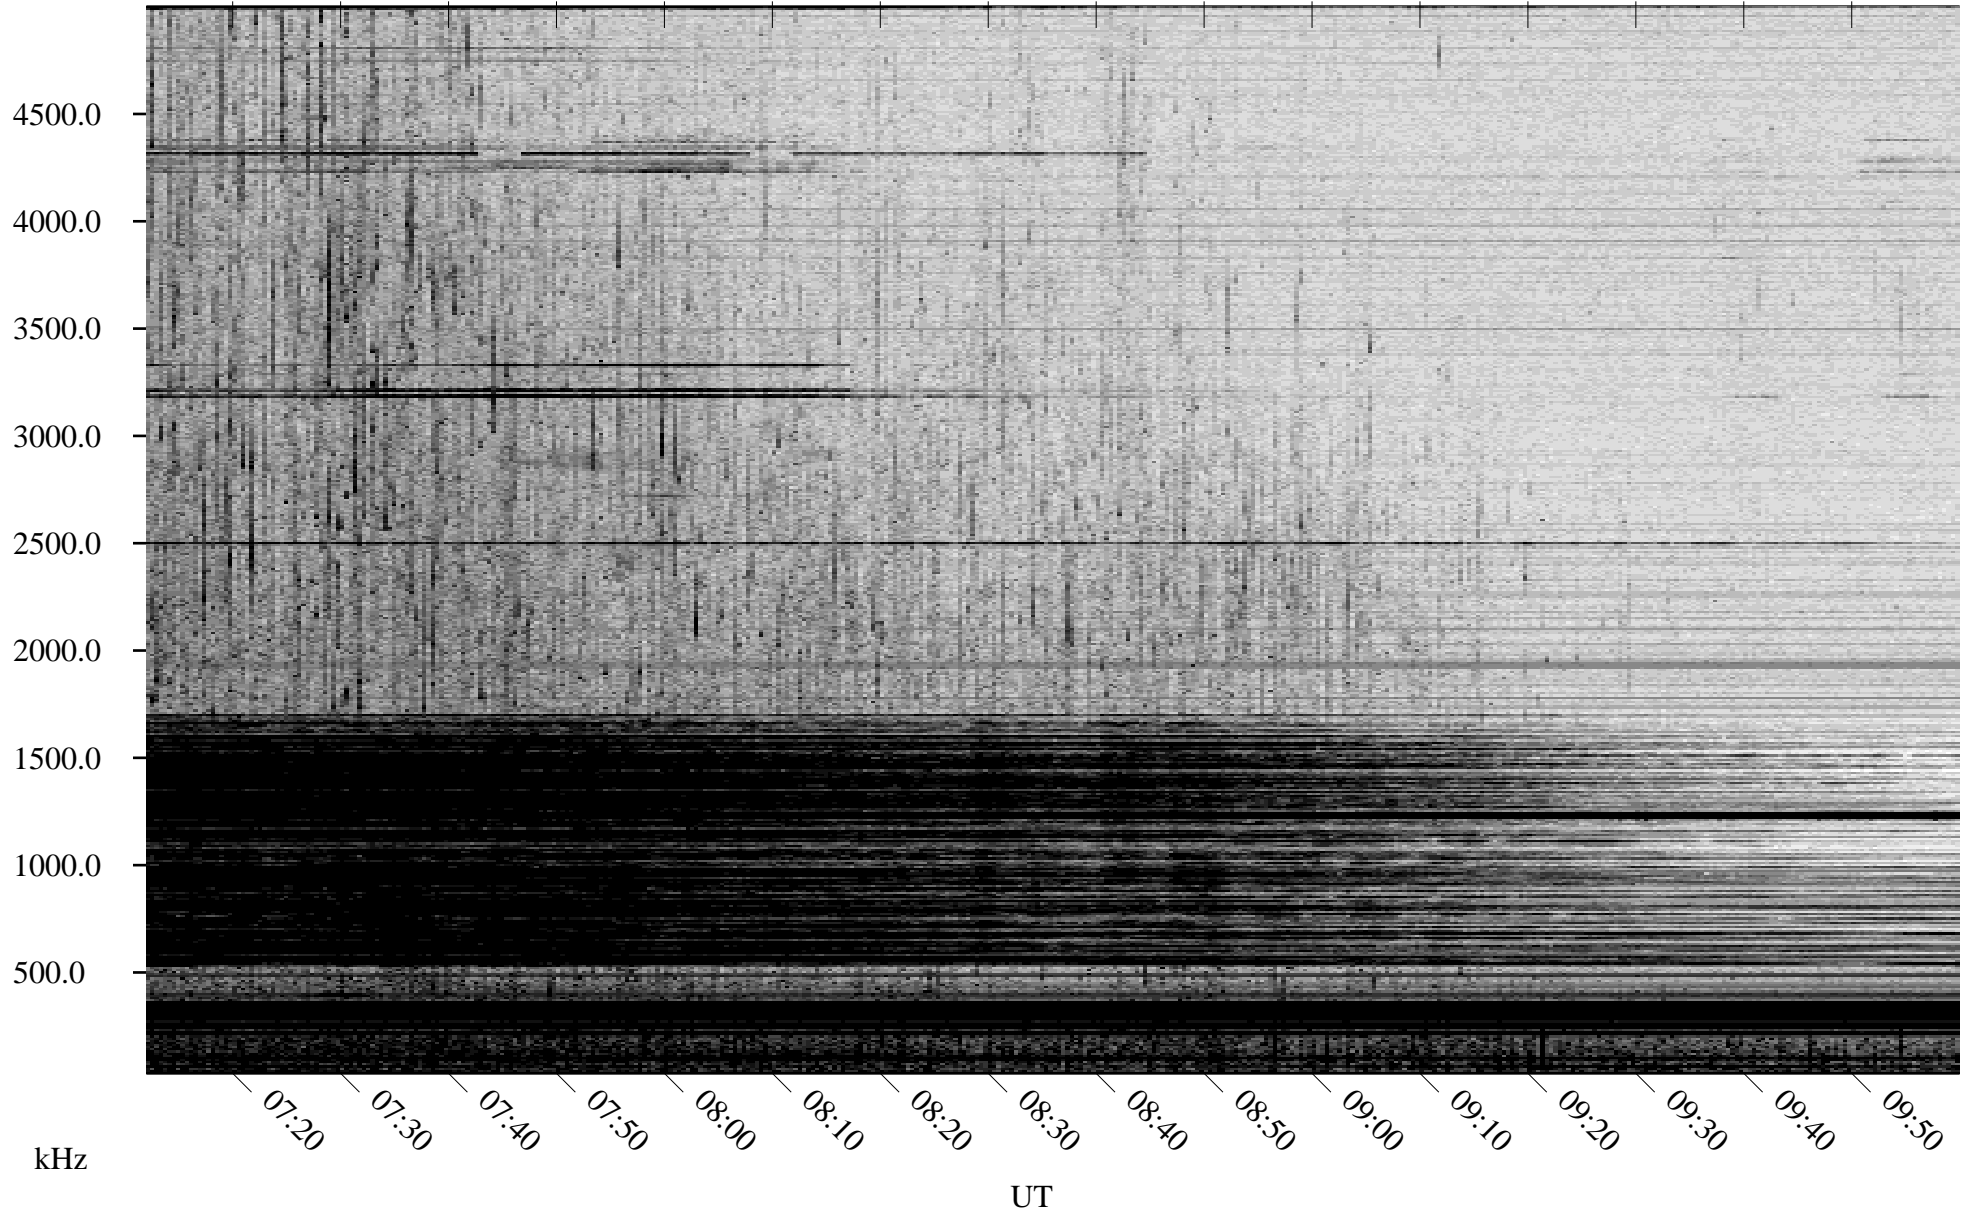

06/17/2008 Churchill, Manitoba

Linear Scale Black = 161 White = 15

ch08169l.r01SUm max_12

Page 1

06/17/2008 Churchill, Manitoba

Linear Scale Black = 161 White = 15

ch08169l.r01SUm max_12

Page 2

06/18/2008 Churchill, Manitoba

Linear Scale Black = 161 White = 15

ch08169l.r01SUm max_12

Page 3

06/18/2008 Churchill, Manitoba

Linear Scale Black = 161 White = 15

ch08169l.r01SUm max_12

Page 4

06/18/2008 Churchill, Manitoba

Linear Scale Black = 161 White = 15

ch08169l.r01SUm max_12

Page 5

06/18/2008 Churchill, Manitoba

Linear Scale Black = 161 White = 15

ch08169l.r01SUm max_12

Page 6

06/18/2008 Churchill, Manitoba

Linear Scale Black = 161 White = 15

ch08169l.r01SUm max_12

Page 7

06/18/2008 Churchill, Manitoba

Linear Scale Black = 161 White = 15

ch08169l.r01SUm max_12

Page 8