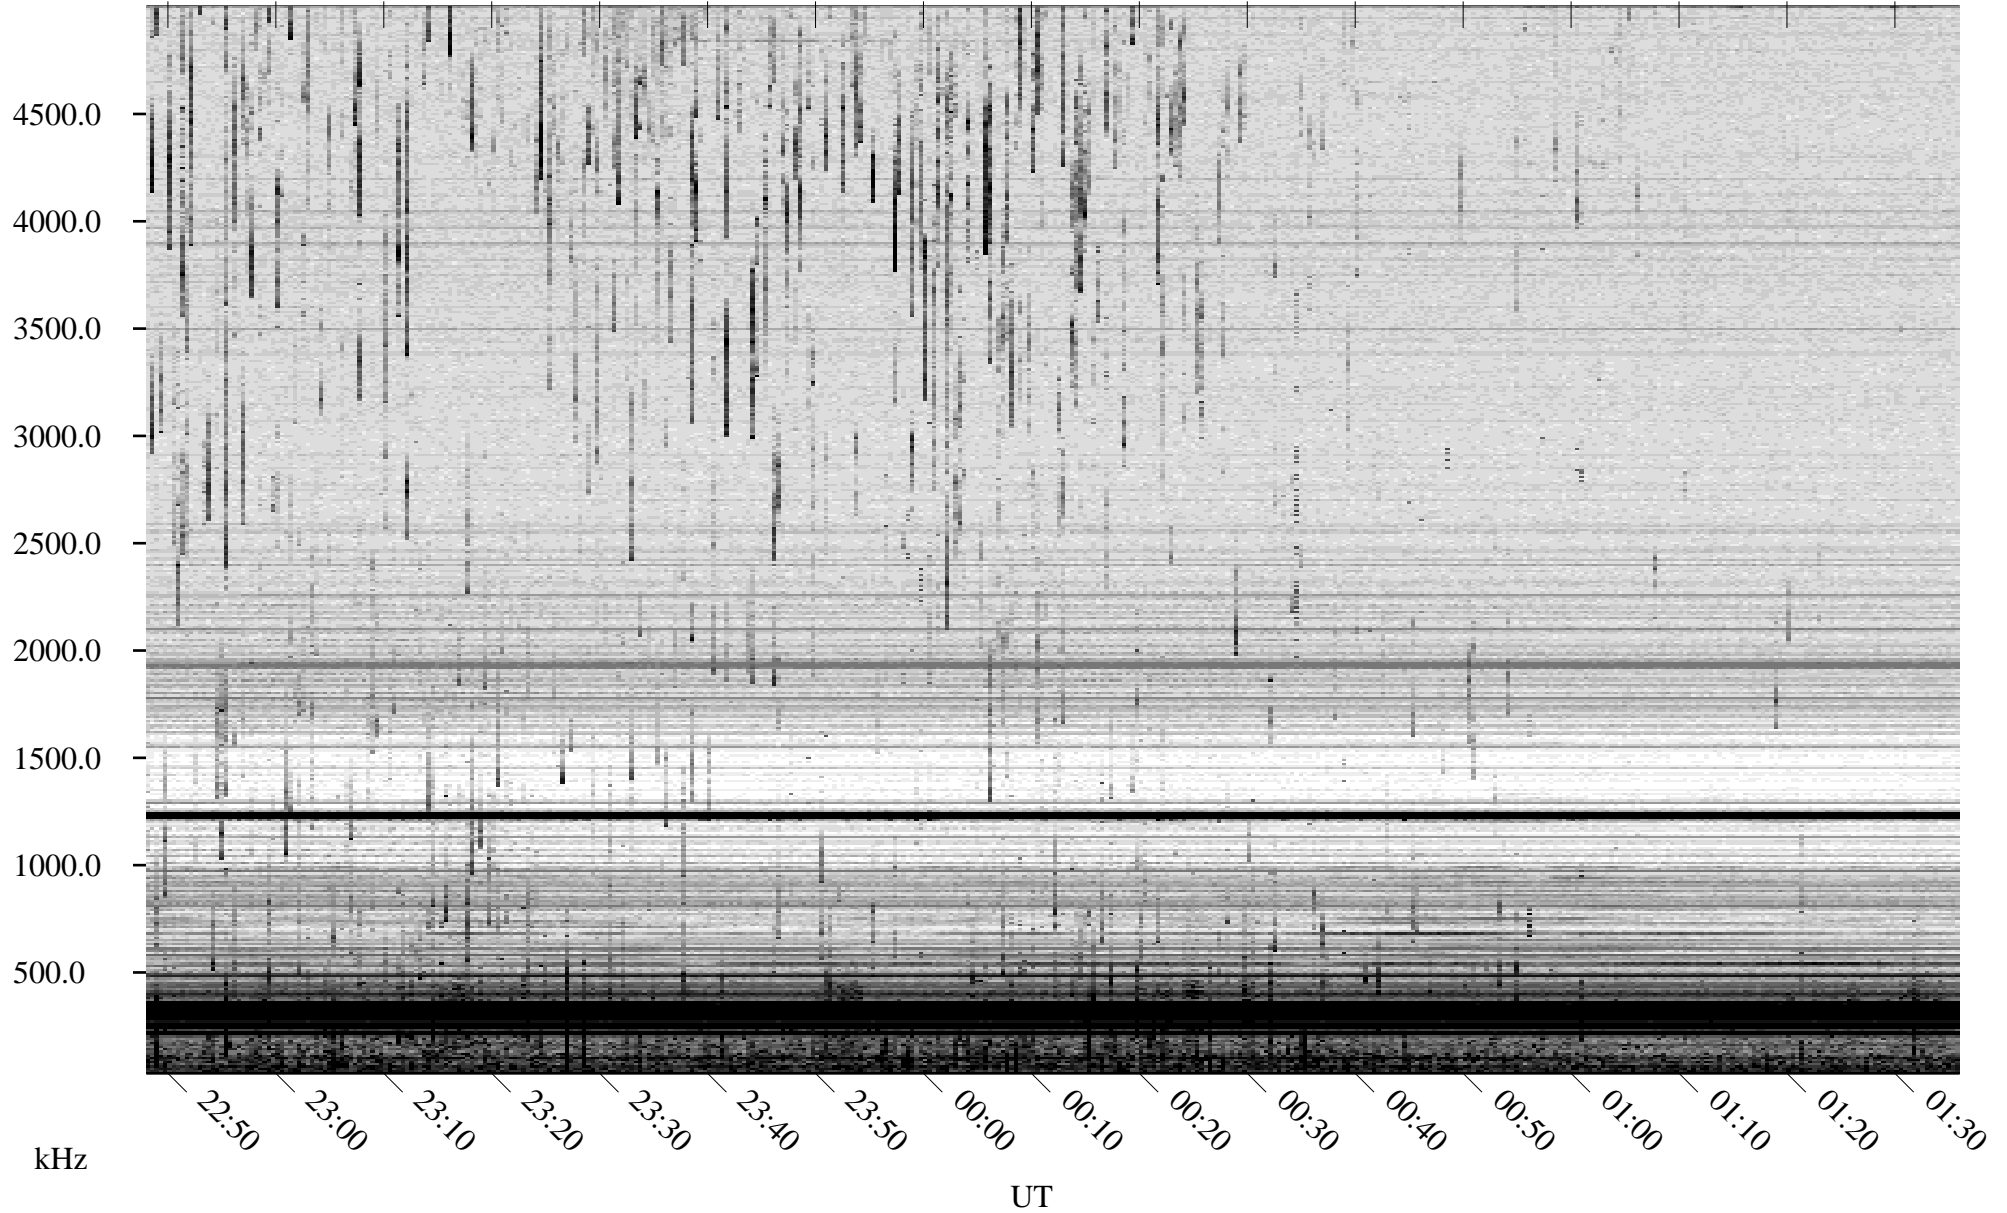

06/17/2008 Churchill, Manitoba

Linear Scale Black = 161 White = 15

ch08169l.r01SUm max_12

Page 1

06/17/2008 Churchill, Manitoba

Linear Scale Black = 161 White = 15

ch08169l.r01SUm max_12

Page 2

06/18/2008 Churchill, Manitoba

Linear Scale Black = 161 White = 15

ch08169l.r01SUm max_12

Page 3

06/18/2008 Churchill, Manitoba

Linear Scale Black = 161 White = 15

ch08169l.r01SUm max_12

Page 4

06/18/2008 Churchill, Manitoba

Linear Scale Black = 161 White = 15

ch08169l.r01SUm max_12

Page 5

06/18/2008 Churchill, Manitoba

Linear Scale Black = 161 White = 15

ch08169l.r01SUm max_12

Page 6

06/18/2008 Churchill, Manitoba

Linear Scale Black = 161 White = 15

ch08169l.r01SUm max_12

Page 7

06/18/2008 Churchill, Manitoba

Linear Scale Black = 161 White = 15

ch08169l.r01SUm max_12

Page 8