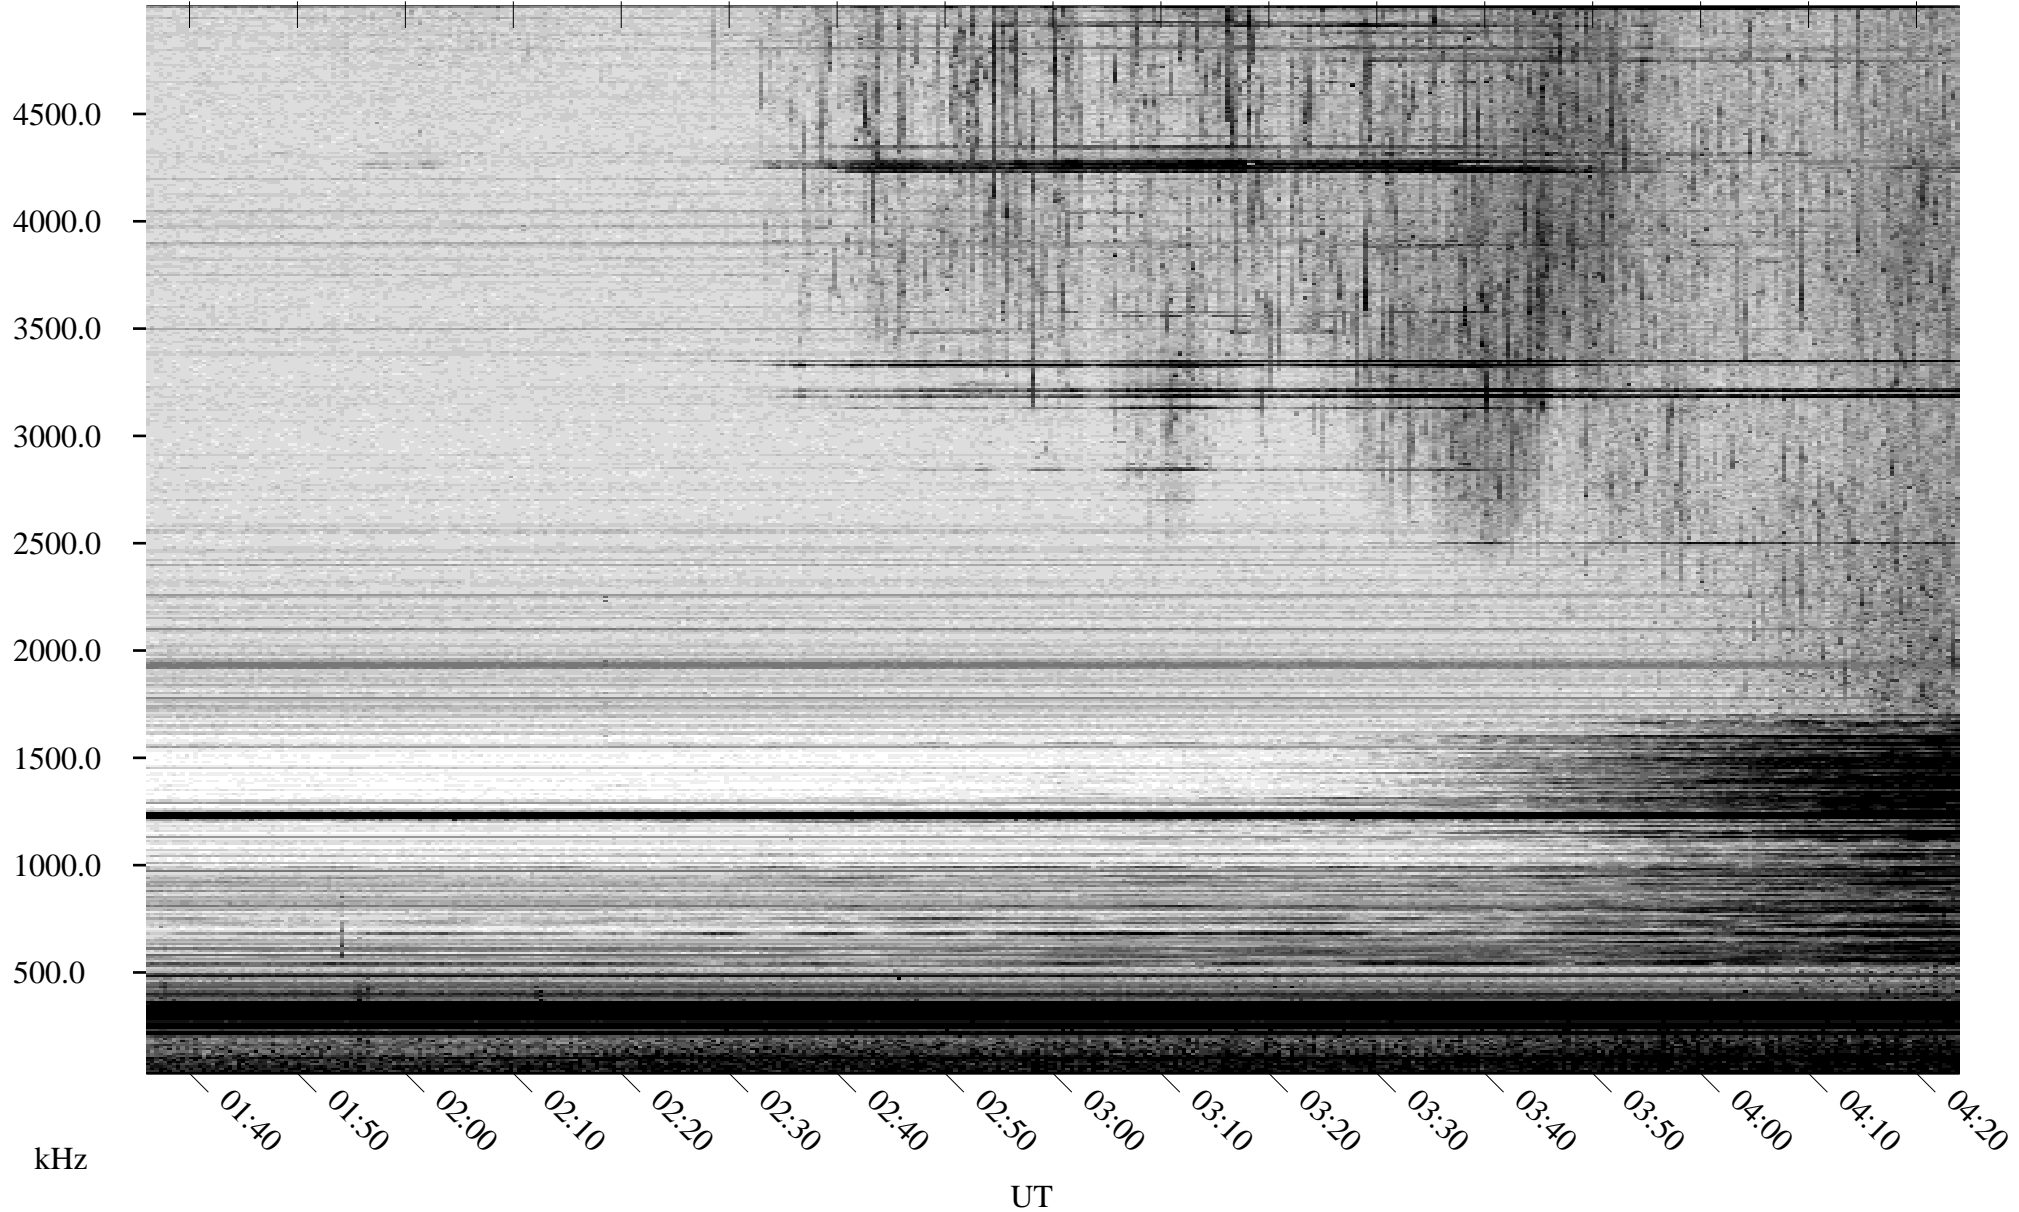

06/17/2008 Churchill, Manitoba

Linear Scale Black = 161 White = 15

ch08169l.r01SUm max_12

Page 1

06/17/2008 Churchill, Manitoba

Linear Scale Black = 161 White = 15

ch08169l.r01SUm max_12

Page 2

06/18/2008 Churchill, Manitoba

Linear Scale Black = 161 White = 15

ch08169l.r01SUm max_12

Page 3

06/18/2008 Churchill, Manitoba

Linear Scale Black = 161 White = 15

ch08169l.r01SUm max_12

Page 4

06/18/2008 Churchill, Manitoba

Linear Scale Black = 161 White = 15

ch08169l.r01SUm max_12

Page 5

06/18/2008 Churchill, Manitoba

Linear Scale Black = 161 White = 15

ch08169l.r01SUm max_12

Page 6

06/18/2008 Churchill, Manitoba

Linear Scale Black = 161 White = 15

ch08169l.r01SUm max_12

Page 7

06/18/2008 Churchill, Manitoba

Linear Scale Black = 161 White = 15

ch08169l.r01SUm max_12

Page 8