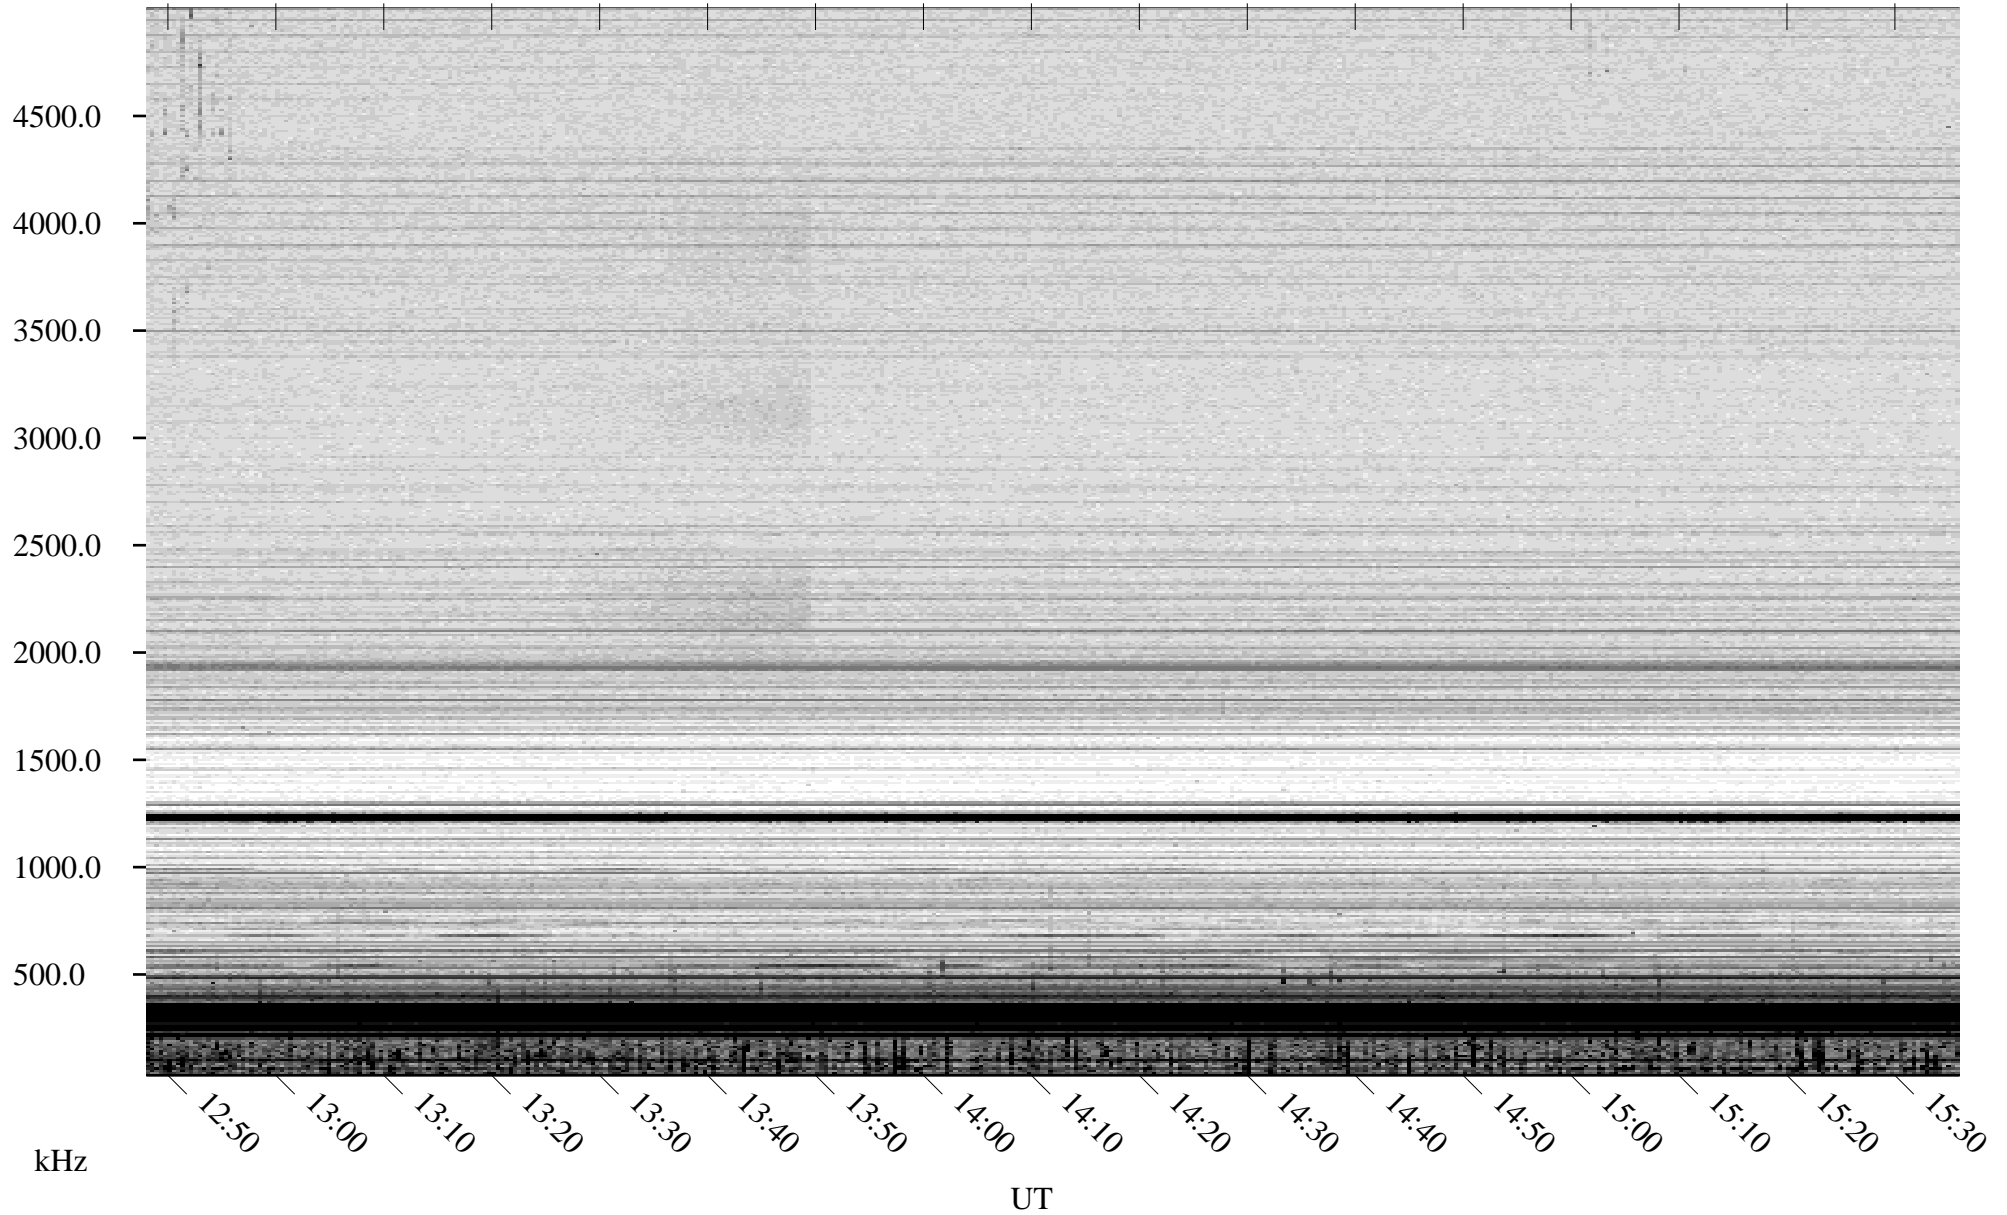

06/17/2008 Churchill, Manitoba

Linear Scale Black = 161 White = 15

ch08169l.r01SUm max_12

Page 1

06/17/2008 Churchill, Manitoba

Linear Scale Black = 161 White = 15

ch08169l.r01SUm max_12

Page 2

06/18/2008 Churchill, Manitoba

Linear Scale Black = 161 White = 15

ch08169l.r01SUm max_12

Page 3

06/18/2008 Churchill, Manitoba

Linear Scale Black = 161 White = 15

ch08169l.r01SUm max_12

Page 4

06/18/2008 Churchill, Manitoba

Linear Scale Black = 161 White = 15

ch08169l.r01SUm max_12

Page 5

06/18/2008 Churchill, Manitoba

Linear Scale Black = 161 White = 15

ch08169l.r01SUm max_12

Page 6

06/18/2008 Churchill, Manitoba

Linear Scale Black = 161 White = 15

ch08169l.r01SUm max_12

Page 7

06/18/2008 Churchill, Manitoba

Linear Scale Black = 161 White = 15

ch08169l.r01SUm max_12

Page 8