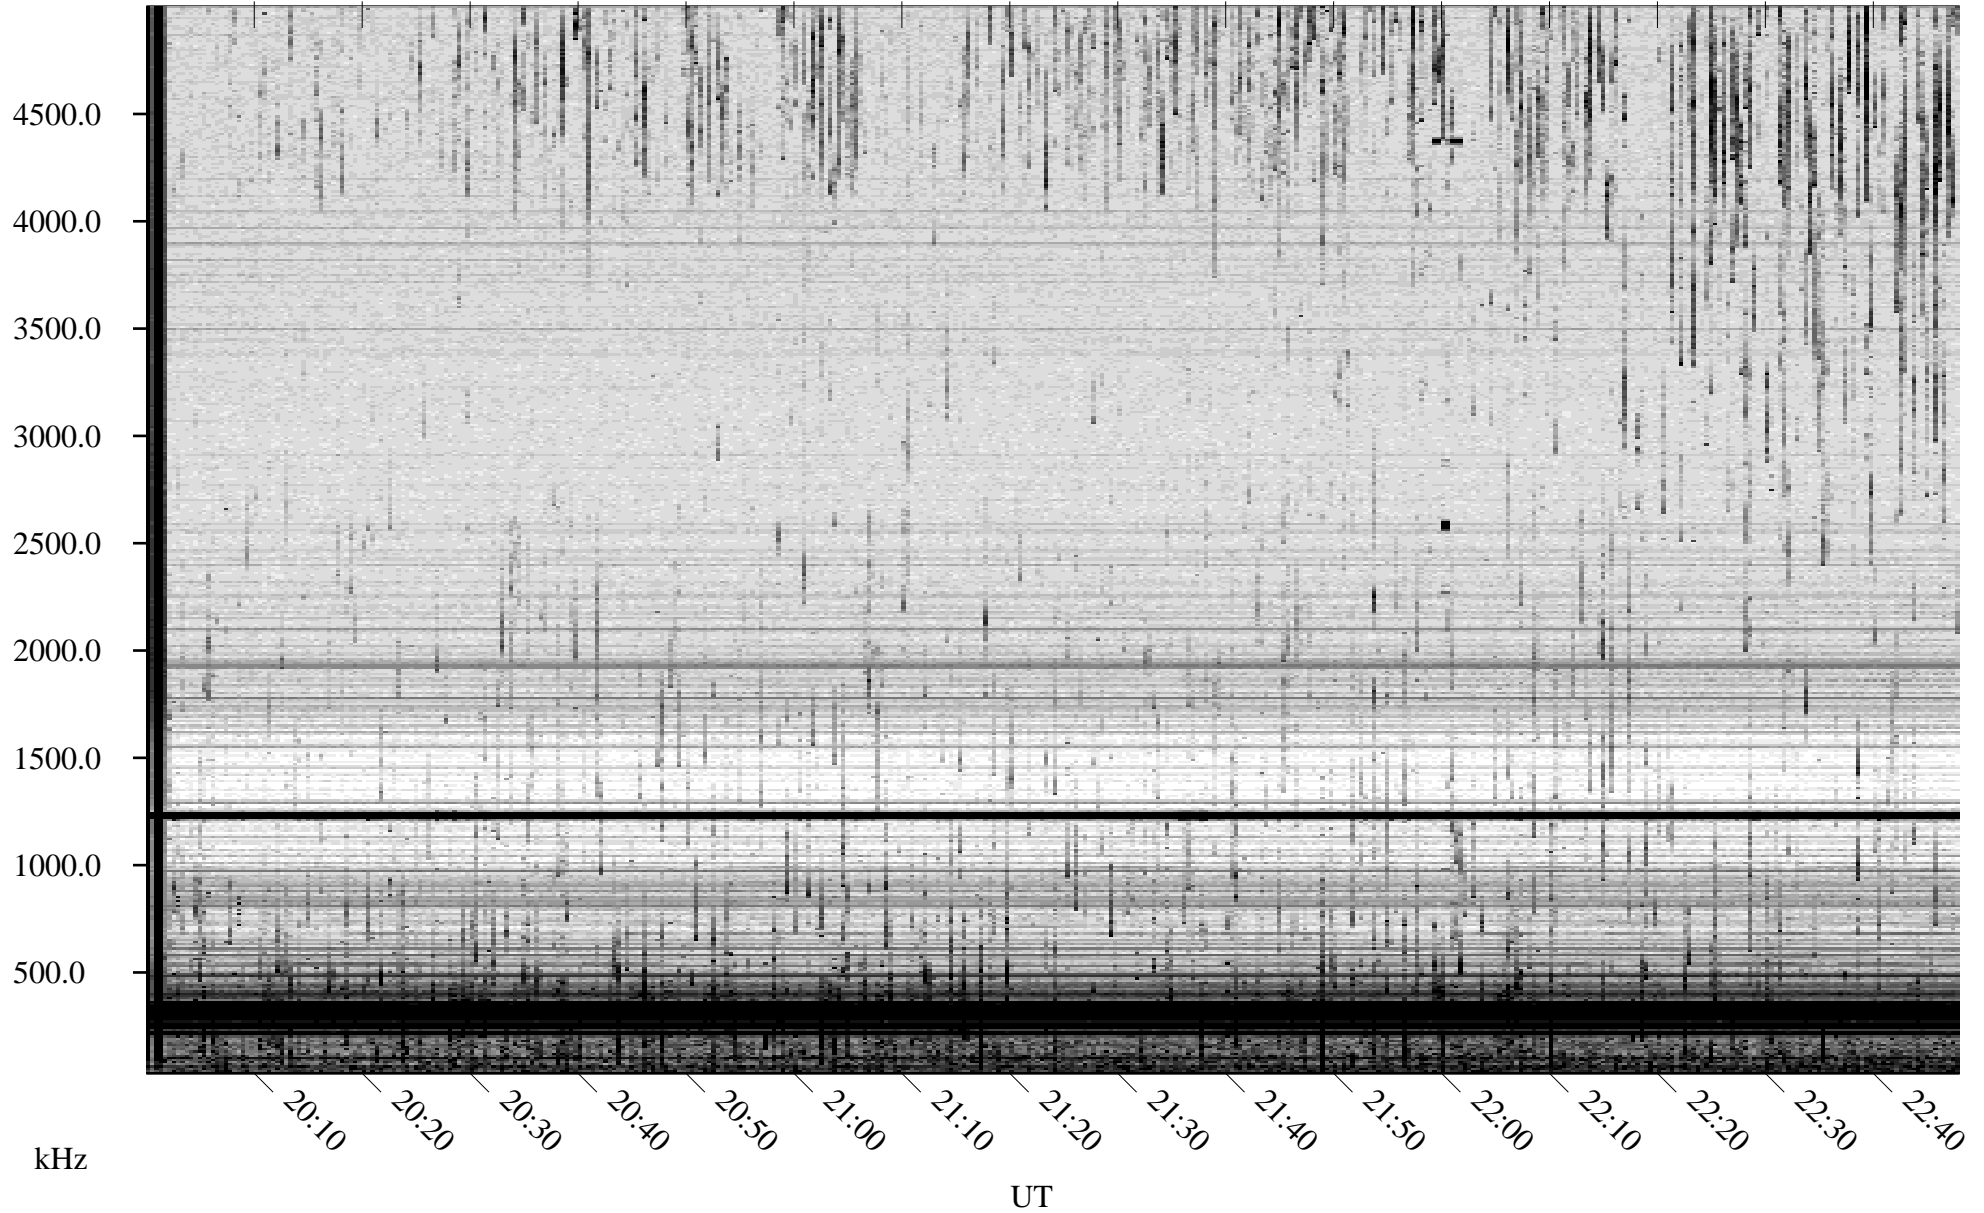

06/17/2008 Churchill, Manitoba

Linear Scale Black = 161 White = 15

ch08169l.r01SUm max_12

Page 1

06/17/2008 Churchill, Manitoba

Linear Scale Black = 161 White = 15

ch08169l.r01SUm max_12

Page 2

06/18/2008 Churchill, Manitoba

Linear Scale Black = 161 White = 15

ch08169l.r01SUm max_12

Page 3

06/18/2008 Churchill, Manitoba

Linear Scale Black = 161 White = 15

ch08169l.r01SUm max_12

Page 4

06/18/2008 Churchill, Manitoba

Linear Scale Black = 161 White = 15

ch08169l.r01SUm max_12

Page 5

06/18/2008 Churchill, Manitoba

Linear Scale Black = 161 White = 15

ch08169l.r01SUm max_12

Page 6

06/18/2008 Churchill, Manitoba

Linear Scale Black = 161 White = 15

ch08169l.r01SUm max_12

Page 7

06/18/2008 Churchill, Manitoba

Linear Scale Black = 161 White = 15

ch08169l.r01SUm max_12

Page 8