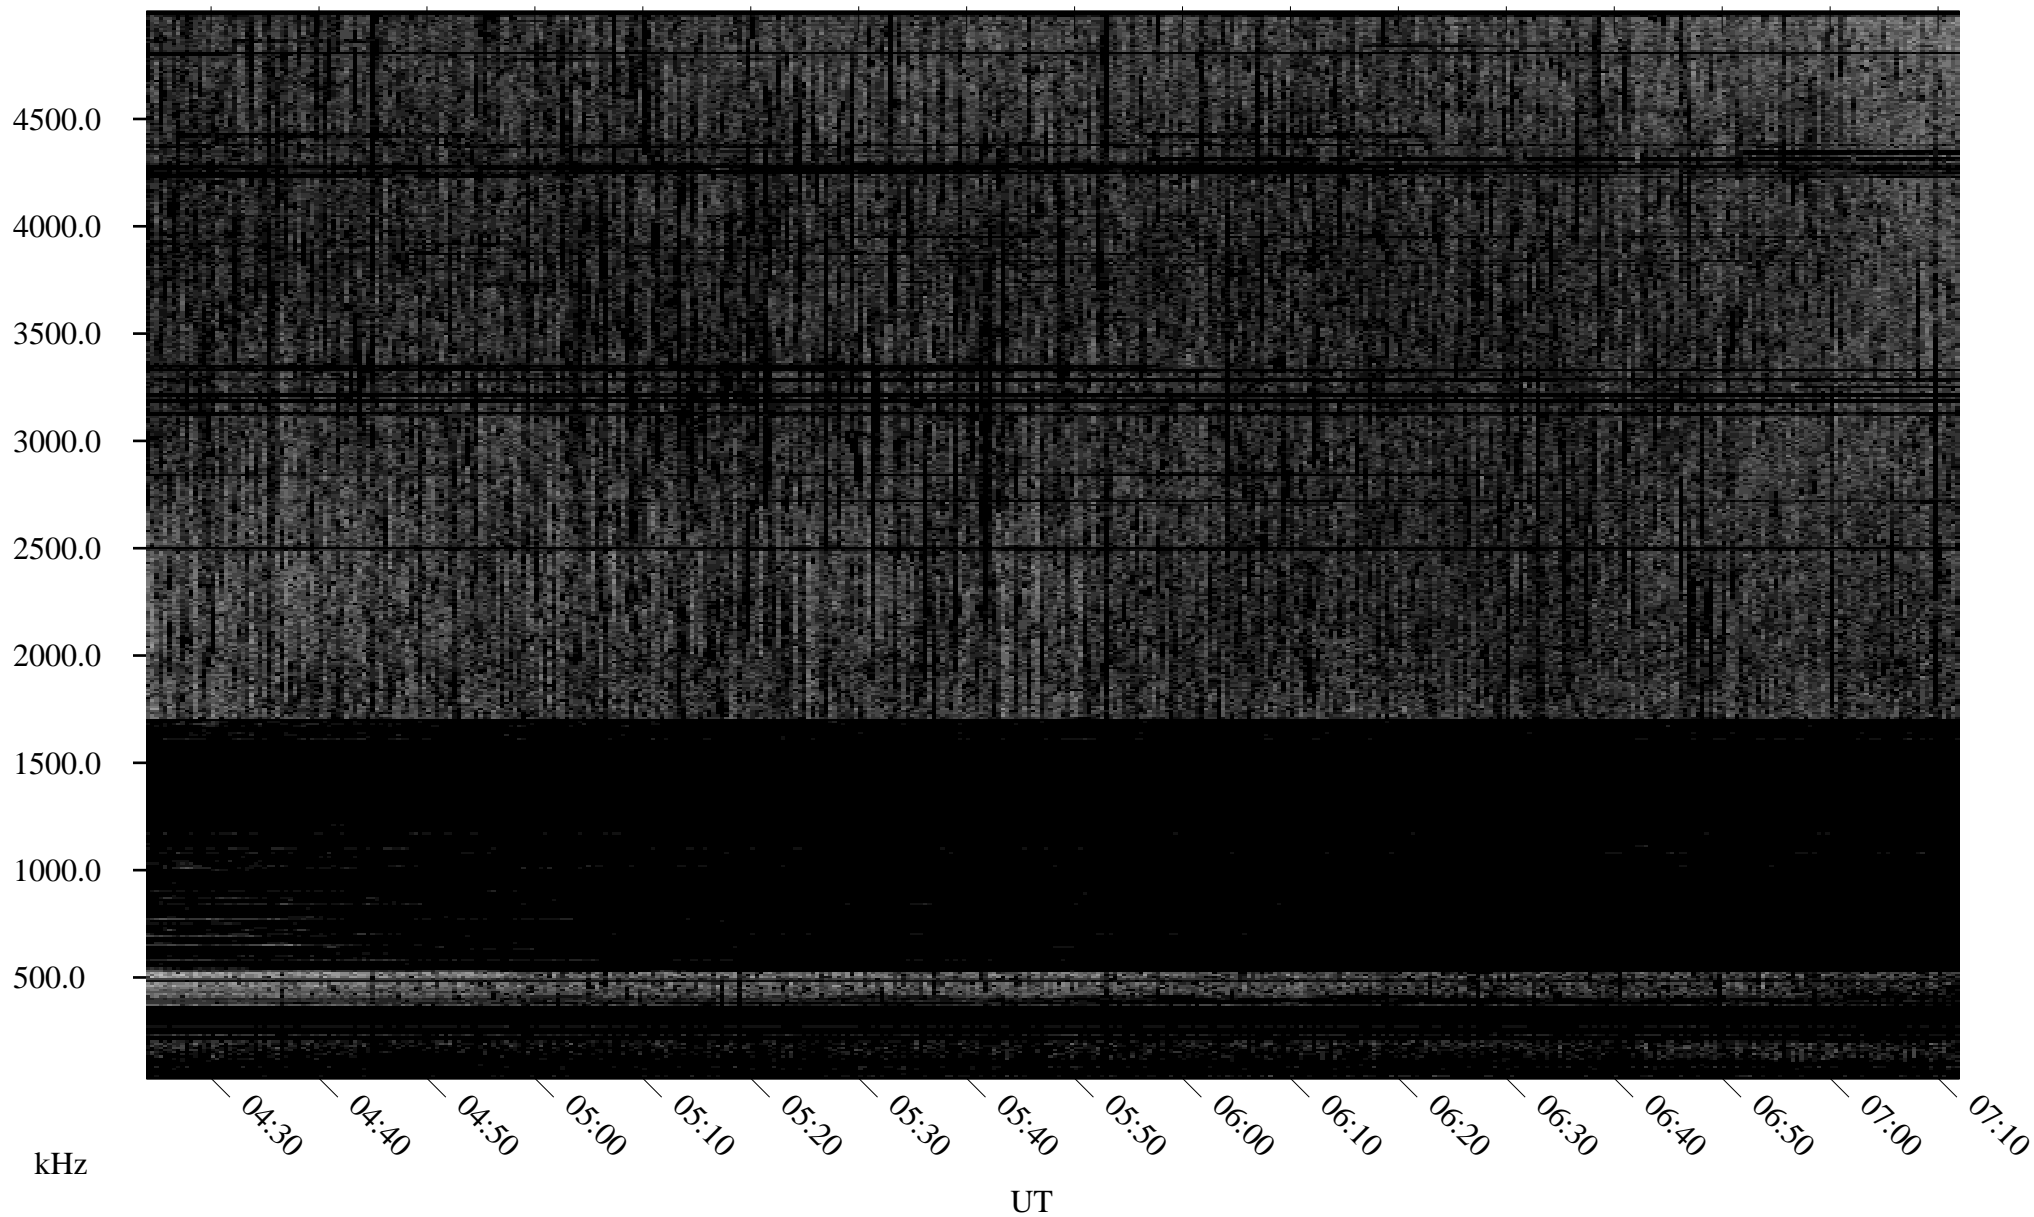

06/18/2008 Churchill, Manitoba

Linear Scale Black = 161 White = 15

ch08170l.r00SUm max_12

Page 1

06/18/2008 Churchill, Manitoba

Linear Scale Black = 161 White = 15

ch08170l.r00SUm max_12

Page 2

06/19/2008 Churchill, Manitoba

Linear Scale Black = 161 White = 15

ch08170l.r00SUm max_12

Page 3

06/19/2008 Churchill, Manitoba

Linear Scale Black = 161 White = 15

ch08170l.r00SUm max_12

Page 4

06/19/2008 Churchill, Manitoba

Linear Scale Black = 161 White = 15

ch08170l.r00SUm max_12

Page 5

06/19/2008 Churchill, Manitoba

Linear Scale Black = 161 White = 15

ch08170l.r00SUm max_12

Page 6

06/19/2008 Churchill, Manitoba

Linear Scale Black = 161 White = 15

ch08170l.r00SUm max_12

Page 7

06/19/2008 Churchill, Manitoba

Linear Scale Black = 161 White = 15

ch08170l.r00SUm max_12