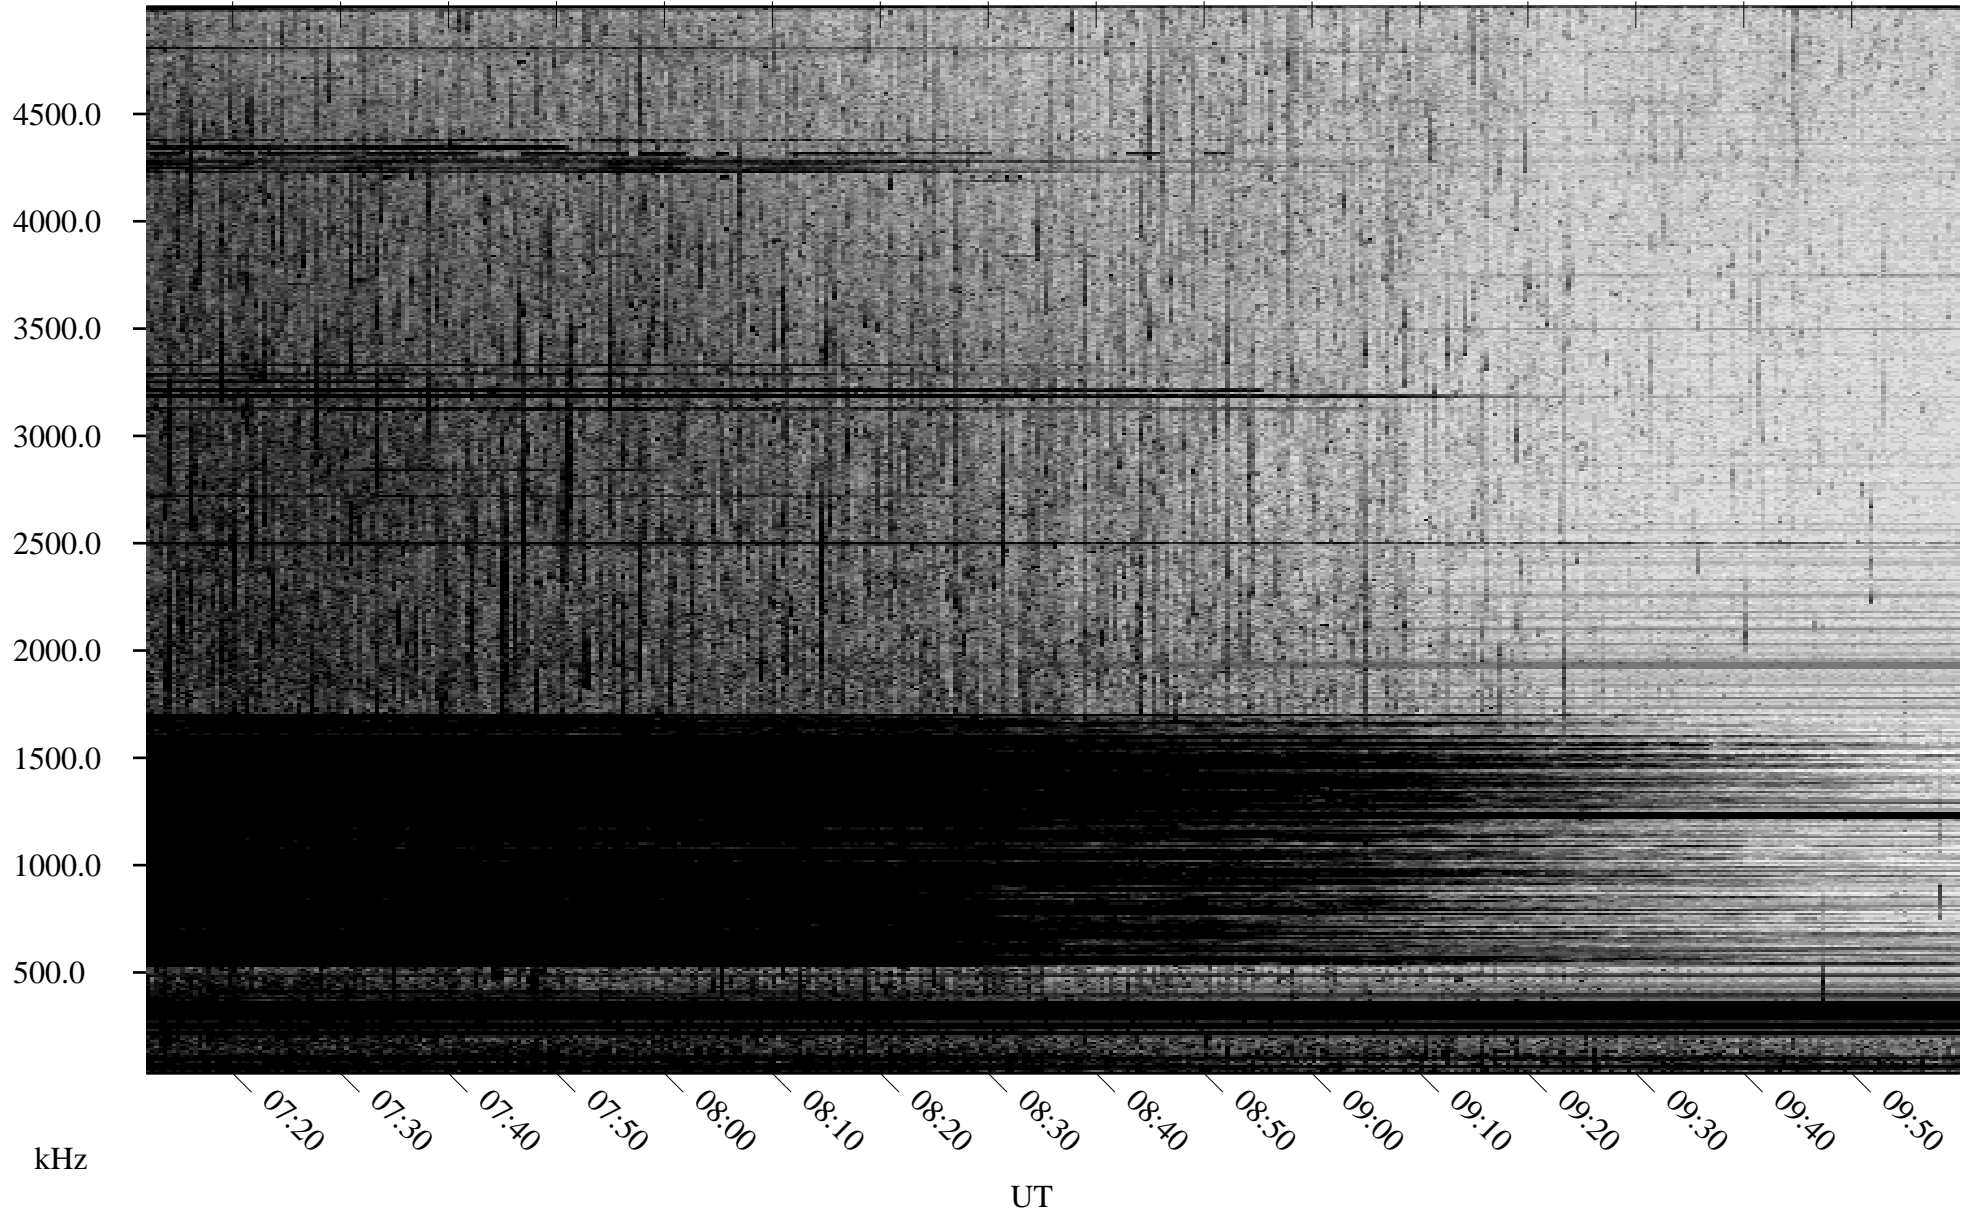

06/18/2008 Churchill, Manitoba

Linear Scale Black = 161 White = 15

ch08170l.r00SUm max_12

Page 1

06/18/2008 Churchill, Manitoba

Linear Scale Black = 161 White = 15

ch08170l.r00SUm max_12

Page 2

06/19/2008 Churchill, Manitoba

Linear Scale Black = 161 White = 15

ch08170l.r00SUm max_12

Page 3

06/19/2008 Churchill, Manitoba

Linear Scale Black = 161 White = 15

ch08170l.r00SUm max_12

Page 4

06/19/2008 Churchill, Manitoba

Linear Scale Black = 161 White = 15

ch08170l.r00SUm max_12

Page 5

06/19/2008 Churchill, Manitoba

Linear Scale Black = 161 White = 15

ch08170l.r00SUm max_12

Page 6

06/19/2008 Churchill, Manitoba

Linear Scale Black = 161 White = 15

ch08170l.r00SUm max_12

Page 7

06/19/2008 Churchill, Manitoba

Linear Scale Black = 161 White = 15

ch08170l.r00SUm max_12