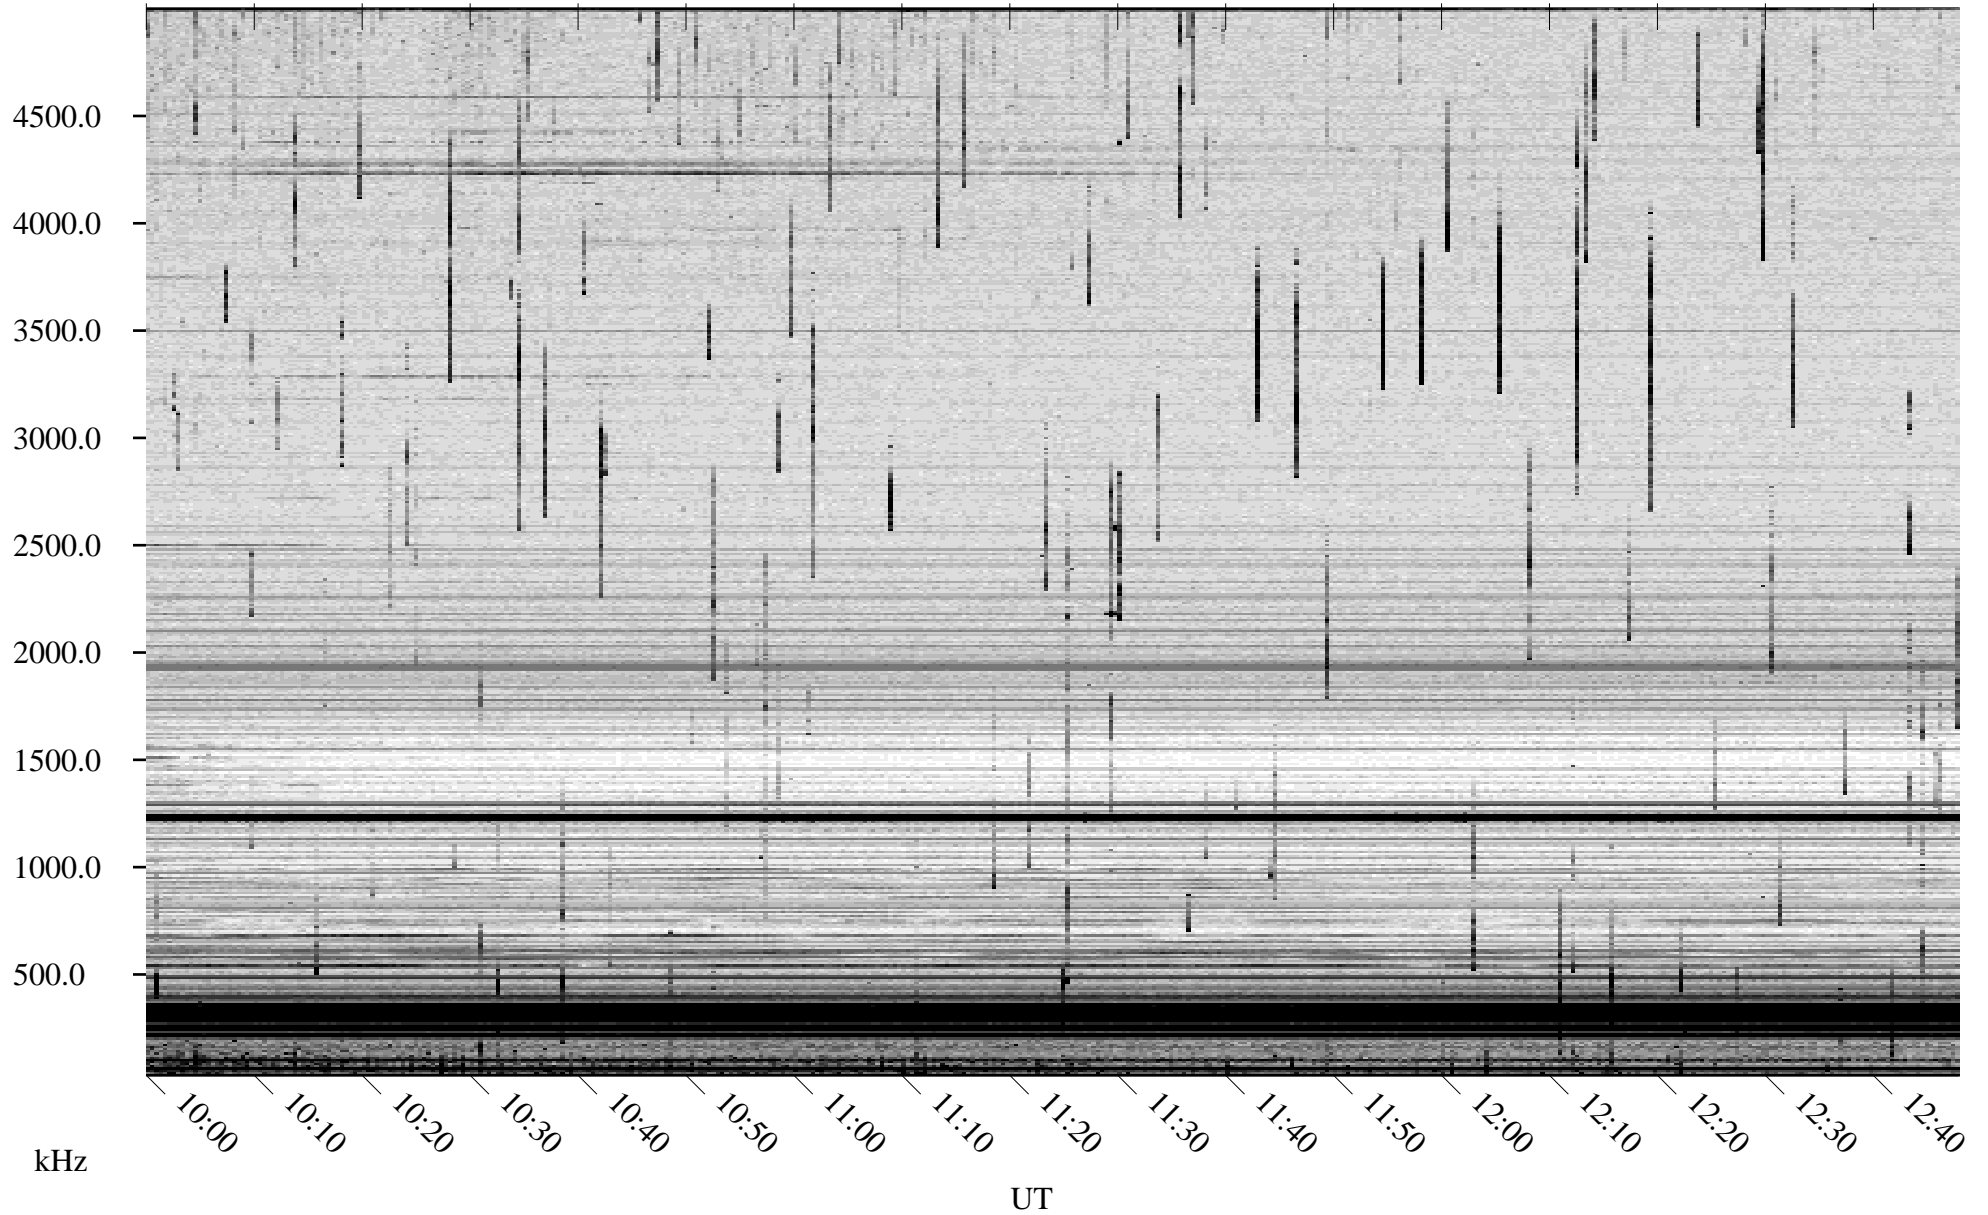

06/18/2008 Churchill, Manitoba

Linear Scale Black = 161 White = 15

ch08170l.r00SUm max_12

Page 1

06/18/2008 Churchill, Manitoba

Linear Scale Black = 161 White = 15

ch08170l.r00SUm max_12

Page 2

06/19/2008 Churchill, Manitoba

Linear Scale Black = 161 White = 15

ch08170l.r00SUm max_12

Page 3

06/19/2008 Churchill, Manitoba

Linear Scale Black = 161 White = 15

ch08170l.r00SUm max_12

Page 4

06/19/2008 Churchill, Manitoba

Linear Scale Black = 161 White = 15

ch08170l.r00SUm max_12

Page 5

06/19/2008 Churchill, Manitoba

Linear Scale Black = 161 White = 15

ch08170l.r00SUm max_12

Page 6

06/19/2008 Churchill, Manitoba

Linear Scale Black = 161 White = 15

ch08170l.r00SUm max_12

Page 7

06/19/2008 Churchill, Manitoba

Linear Scale Black = 161 White = 15

ch08170l.r00SUm max_12