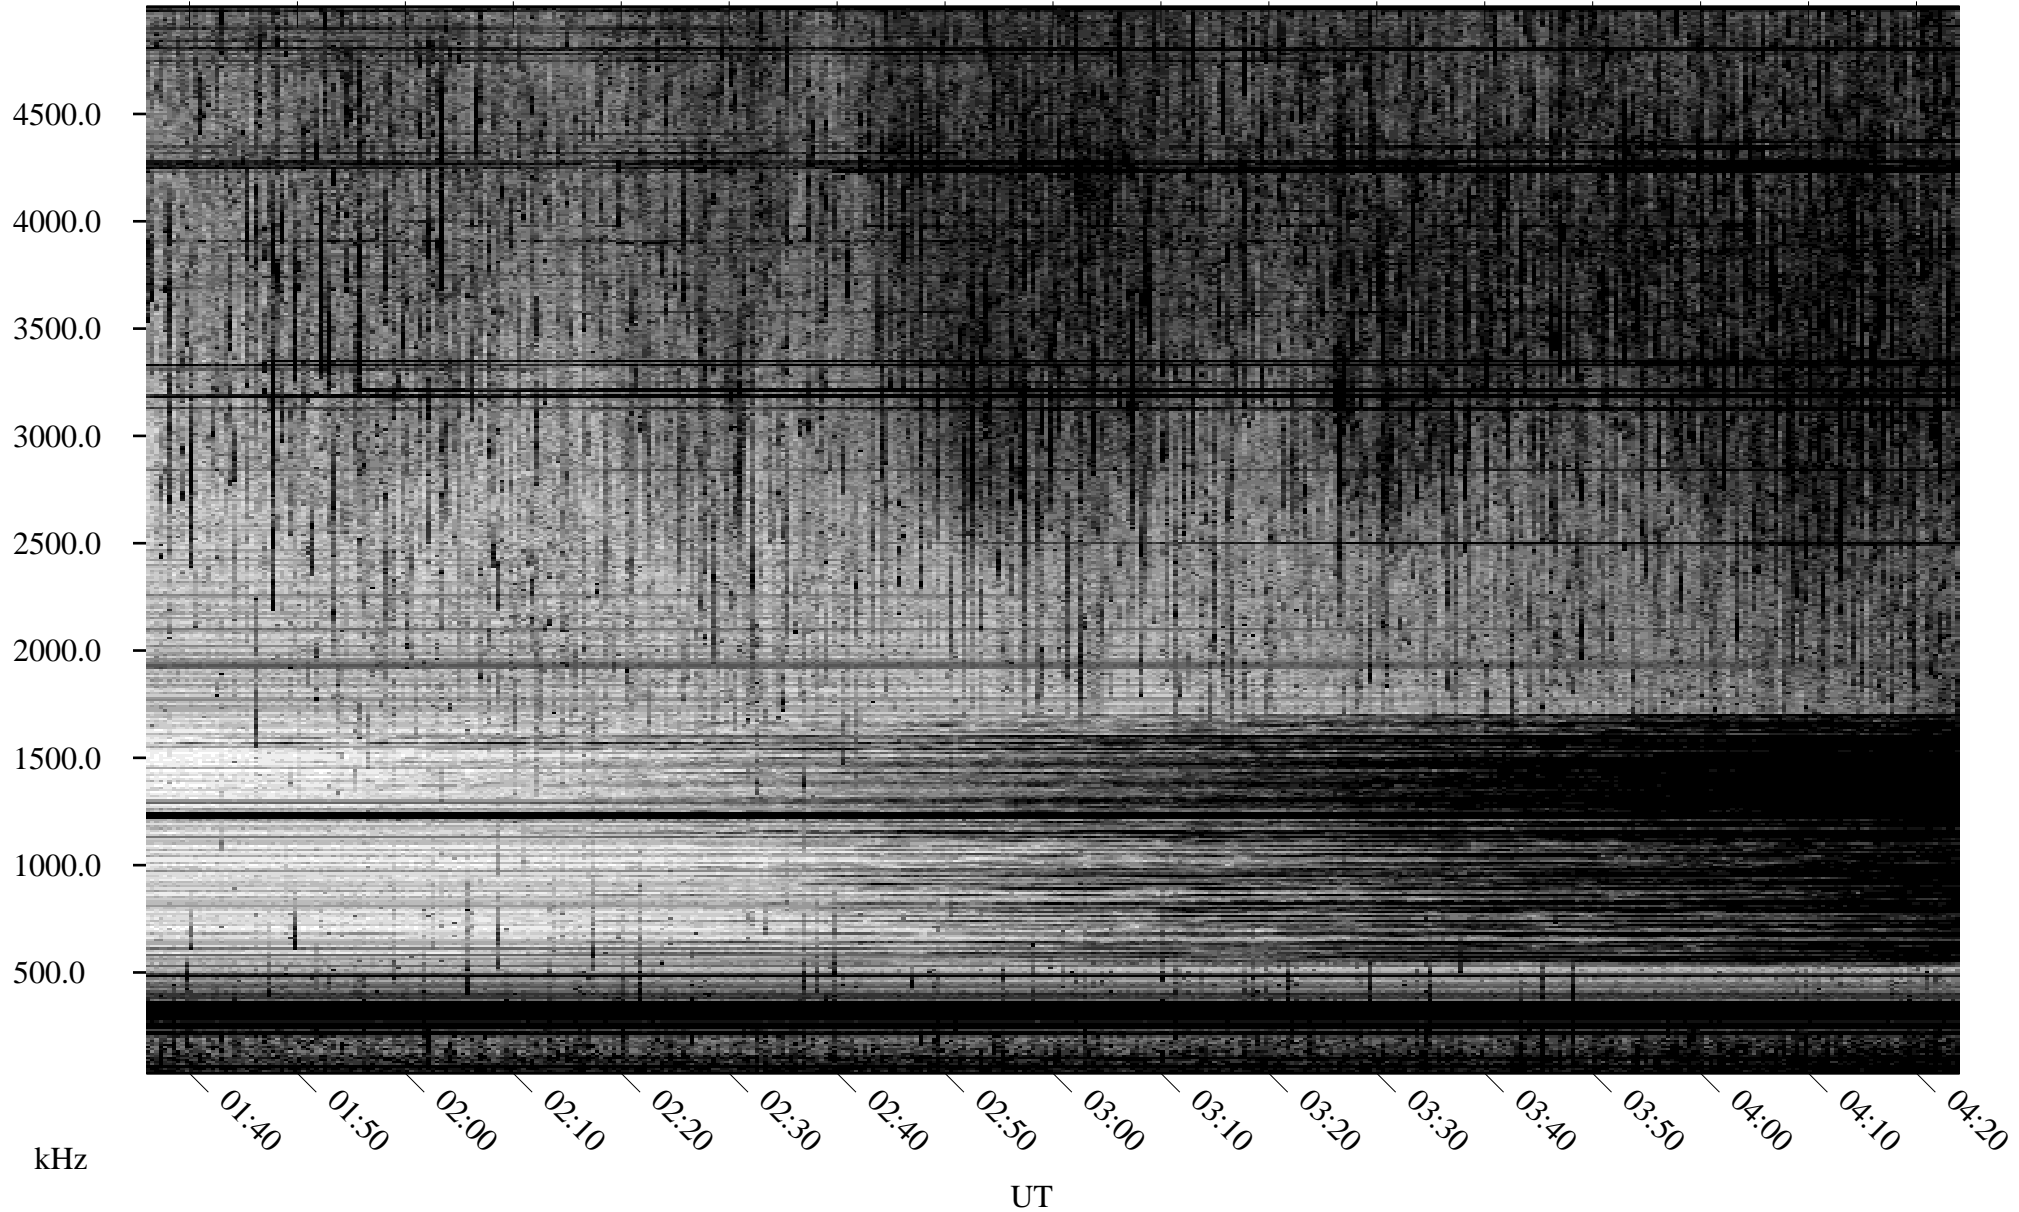

06/18/2008 Churchill, Manitoba

Linear Scale Black = 161 White = 15

ch08170l.r00SUm max_12

Page 1

06/18/2008 Churchill, Manitoba

Linear Scale Black = 161 White = 15

ch08170l.r00SUm max_12

Page 2

06/19/2008 Churchill, Manitoba

Linear Scale Black = 161 White = 15

ch08170l.r00SUm max_12

Page 3

06/19/2008 Churchill, Manitoba

Linear Scale Black = 161 White = 15

ch08170l.r00SUm max_12

Page 4

06/19/2008 Churchill, Manitoba

Linear Scale Black = 161 White = 15

ch08170l.r00SUm max_12

Page 5

06/19/2008 Churchill, Manitoba

Linear Scale Black = 161 White = 15

ch08170l.r00SUm max_12

Page 6

06/19/2008 Churchill, Manitoba

Linear Scale Black = 161 White = 15

ch08170l.r00SUm max_12

Page 7

06/19/2008 Churchill, Manitoba

Linear Scale Black = 161 White = 15

ch08170l.r00SUm max_12