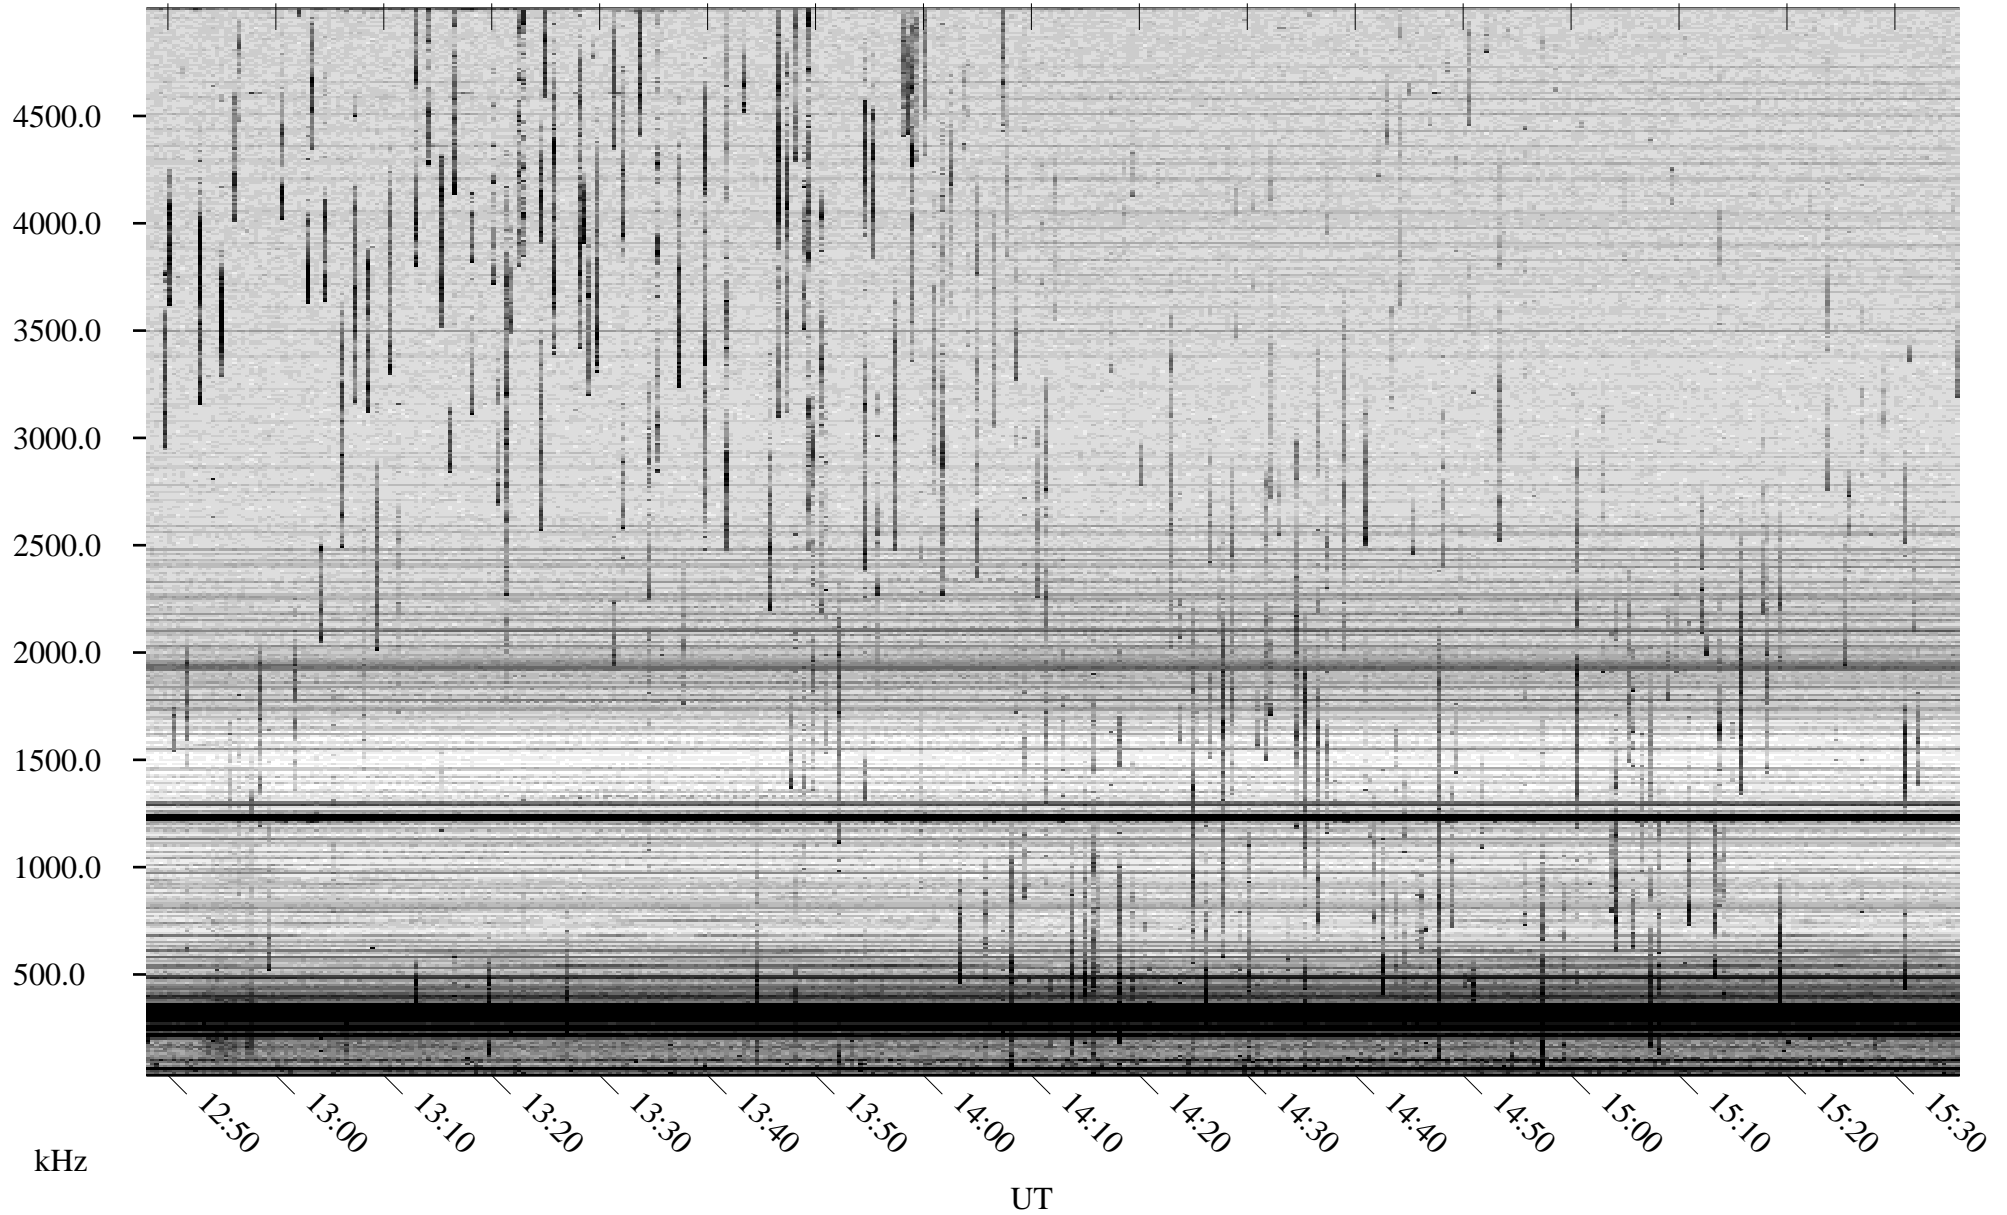

06/18/2008 Churchill, Manitoba

Linear Scale Black = 161 White = 15

ch08170l.r00SUm max_12

Page 1

06/18/2008 Churchill, Manitoba

Linear Scale Black = 161 White = 15

ch08170l.r00SUm max_12

Page 2

06/19/2008 Churchill, Manitoba

Linear Scale Black = 161 White = 15

ch08170l.r00SUm max_12

Page 3

06/19/2008 Churchill, Manitoba

Linear Scale Black = 161 White = 15

ch08170l.r00SUm max_12

Page 4

06/19/2008 Churchill, Manitoba

Linear Scale Black = 161 White = 15

ch08170l.r00SUm max_12

Page 5

06/19/2008 Churchill, Manitoba

Linear Scale Black = 161 White = 15

ch08170l.r00SUm max_12

Page 6

06/19/2008 Churchill, Manitoba

Linear Scale Black = 161 White = 15

ch08170l.r00SUm max_12

Page 7

06/19/2008 Churchill, Manitoba

Linear Scale Black = 161 White = 15

ch08170l.r00SUm max_12