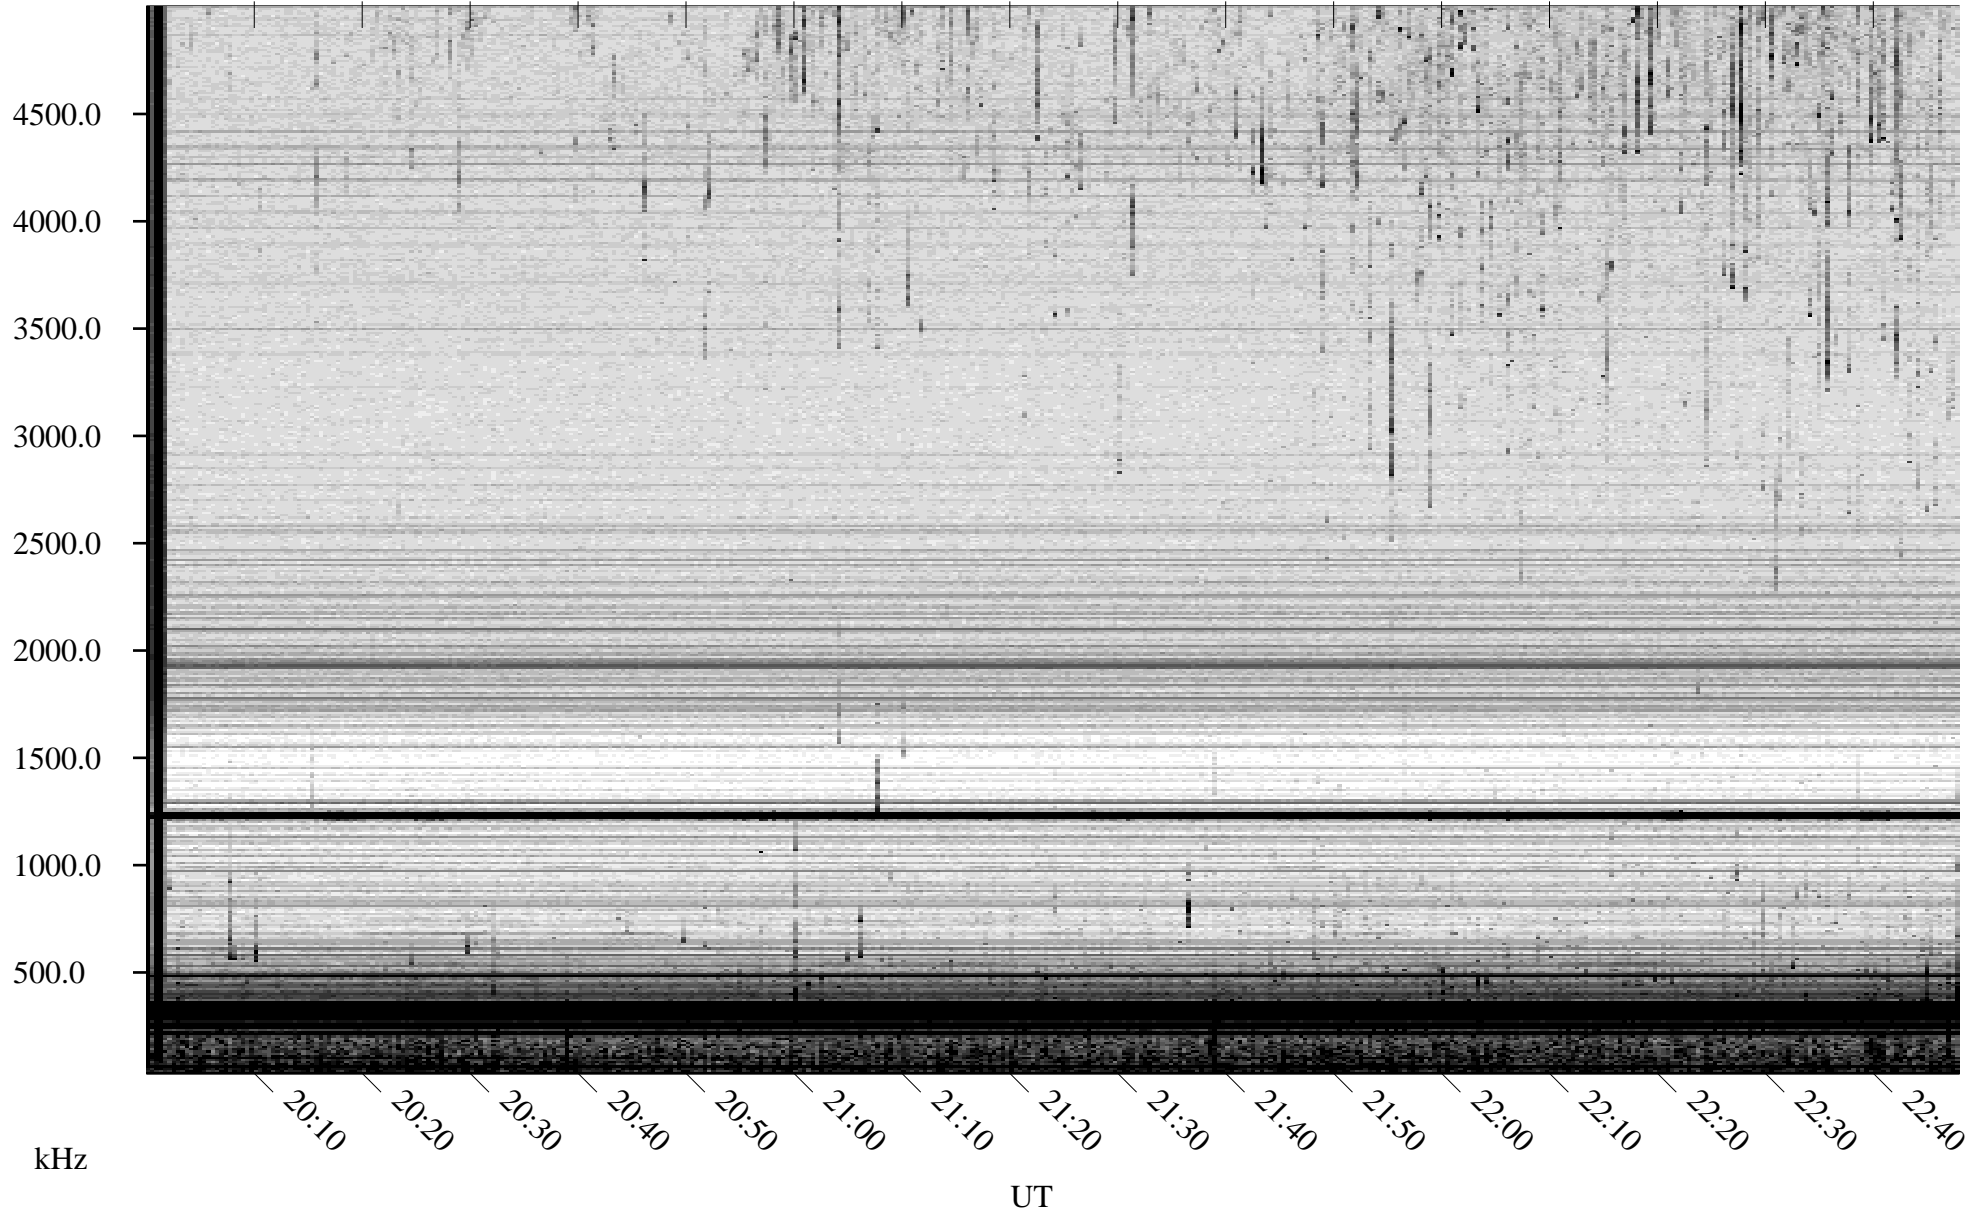

06/18/2008 Churchill, Manitoba

Linear Scale Black = 161 White = 15

ch08170l.r00SUm max_12

Page 1

06/18/2008 Churchill, Manitoba

Linear Scale Black = 161 White = 15

ch08170l.r00SUm max_12

Page 2

06/19/2008 Churchill, Manitoba

Linear Scale Black = 161 White = 15

ch08170l.r00SUm max_12

Page 3

06/19/2008 Churchill, Manitoba

Linear Scale Black = 161 White = 15

ch08170l.r00SUm max_12

Page 4

06/19/2008 Churchill, Manitoba

Linear Scale Black = 161 White = 15

ch08170l.r00SUm max_12

Page 5

06/19/2008 Churchill, Manitoba

Linear Scale Black = 161 White = 15

ch08170l.r00SUm max_12

Page 6

06/19/2008 Churchill, Manitoba

Linear Scale Black = 161 White = 15

ch08170l.r00SUm max_12

Page 7

06/19/2008 Churchill, Manitoba

Linear Scale Black = 161 White = 15

ch08170l.r00SUm max_12