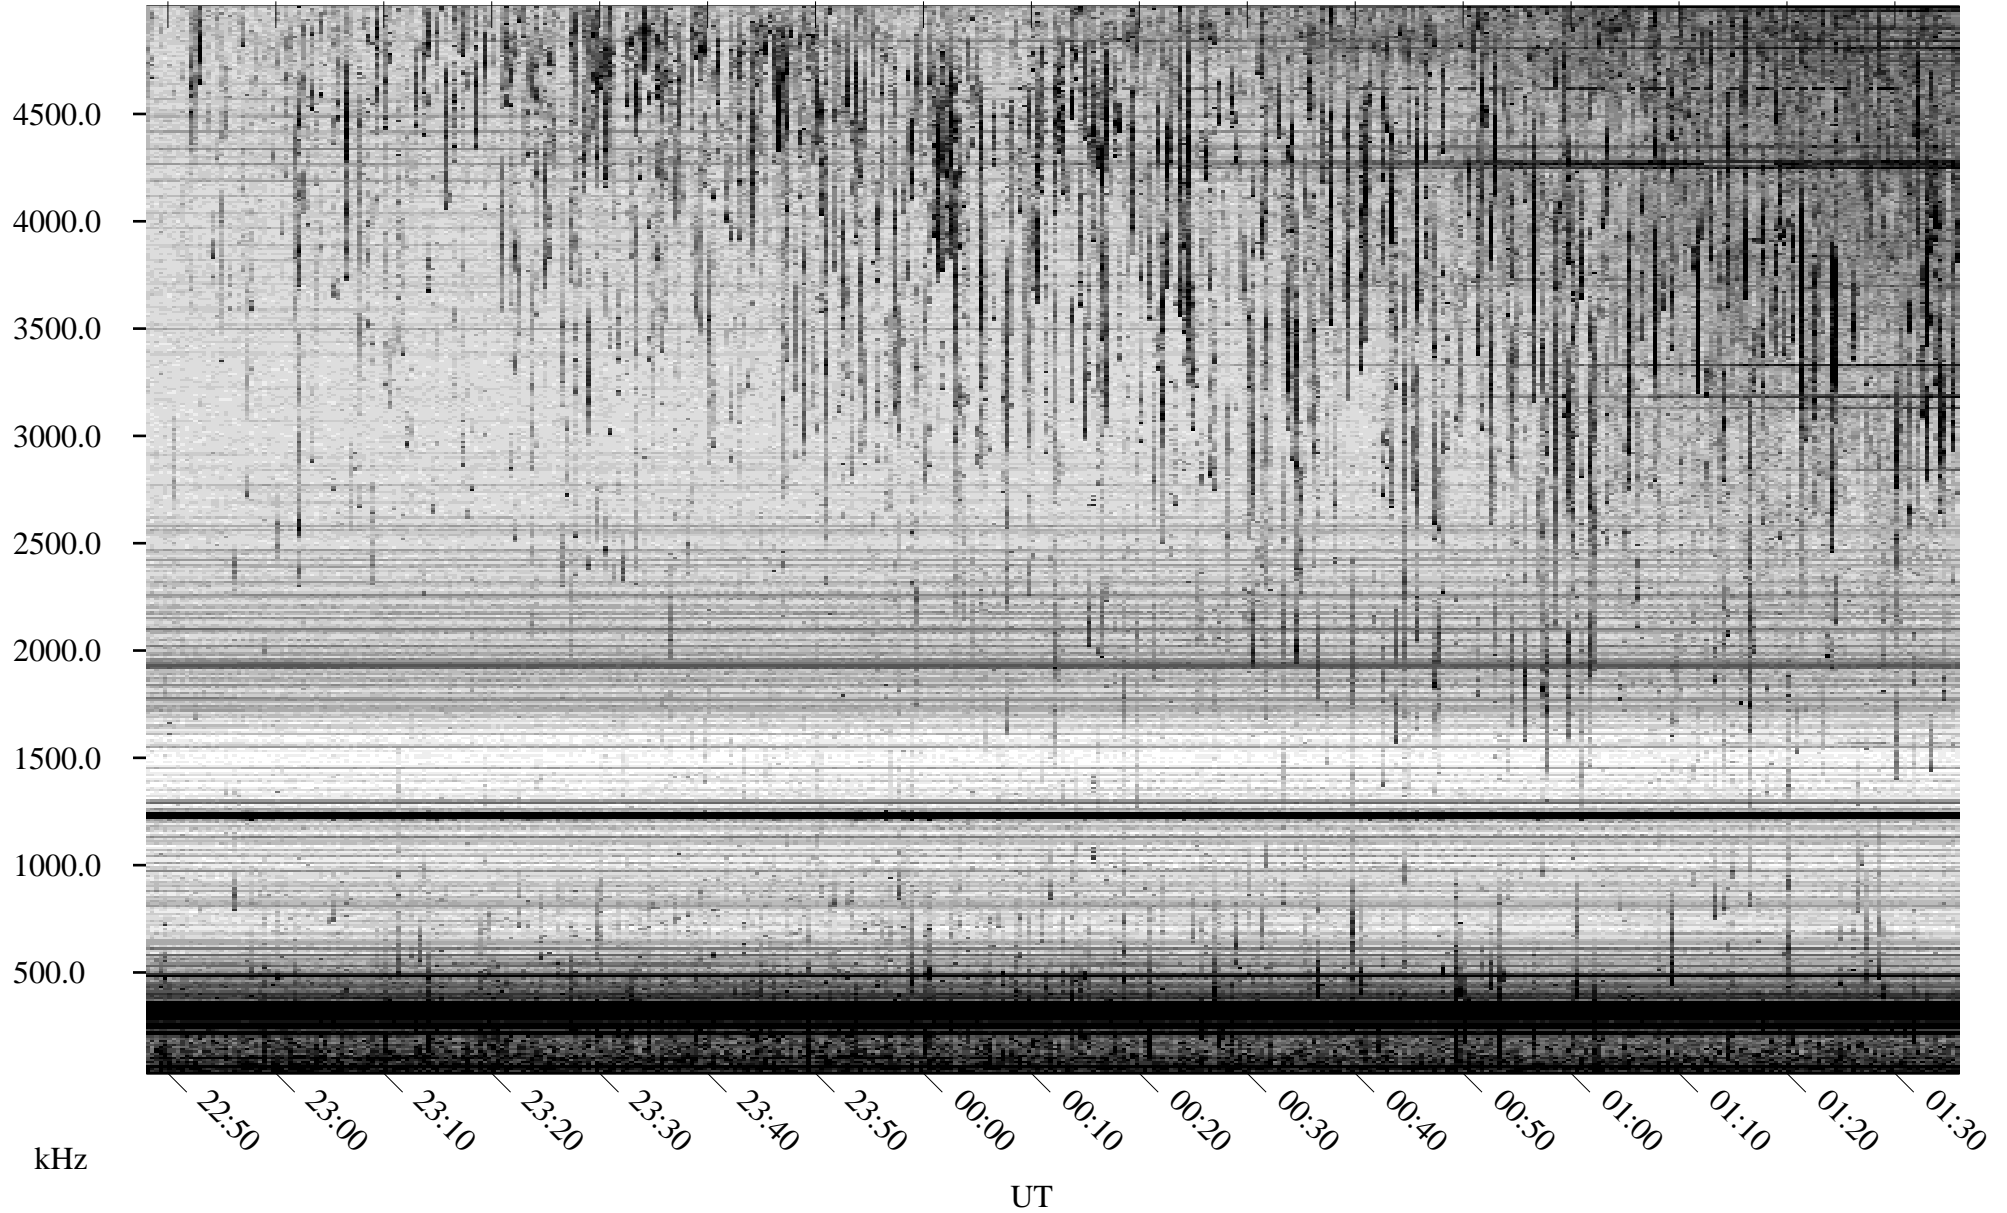

06/18/2008 Churchill, Manitoba

Linear Scale Black = 161 White = 15

ch08170l.r00SUm max_12

Page 1

06/18/2008 Churchill, Manitoba

Linear Scale Black = 161 White = 15

ch08170l.r00SUm max_12

Page 2

06/19/2008 Churchill, Manitoba

Linear Scale Black = 161 White = 15

ch08170l.r00SUm max_12

Page 3

06/19/2008 Churchill, Manitoba

Linear Scale Black = 161 White = 15

ch08170l.r00SUm max_12

Page 4

06/19/2008 Churchill, Manitoba

Linear Scale Black = 161 White = 15

ch08170l.r00SUm max_12

Page 5

06/19/2008 Churchill, Manitoba

Linear Scale Black = 161 White = 15

ch08170l.r00SUm max_12

Page 6

06/19/2008 Churchill, Manitoba

Linear Scale Black = 161 White = 15

ch08170l.r00SUm max_12

Page 7

06/19/2008 Churchill, Manitoba

Linear Scale Black = 161 White = 15

ch08170l.r00SUm max_12