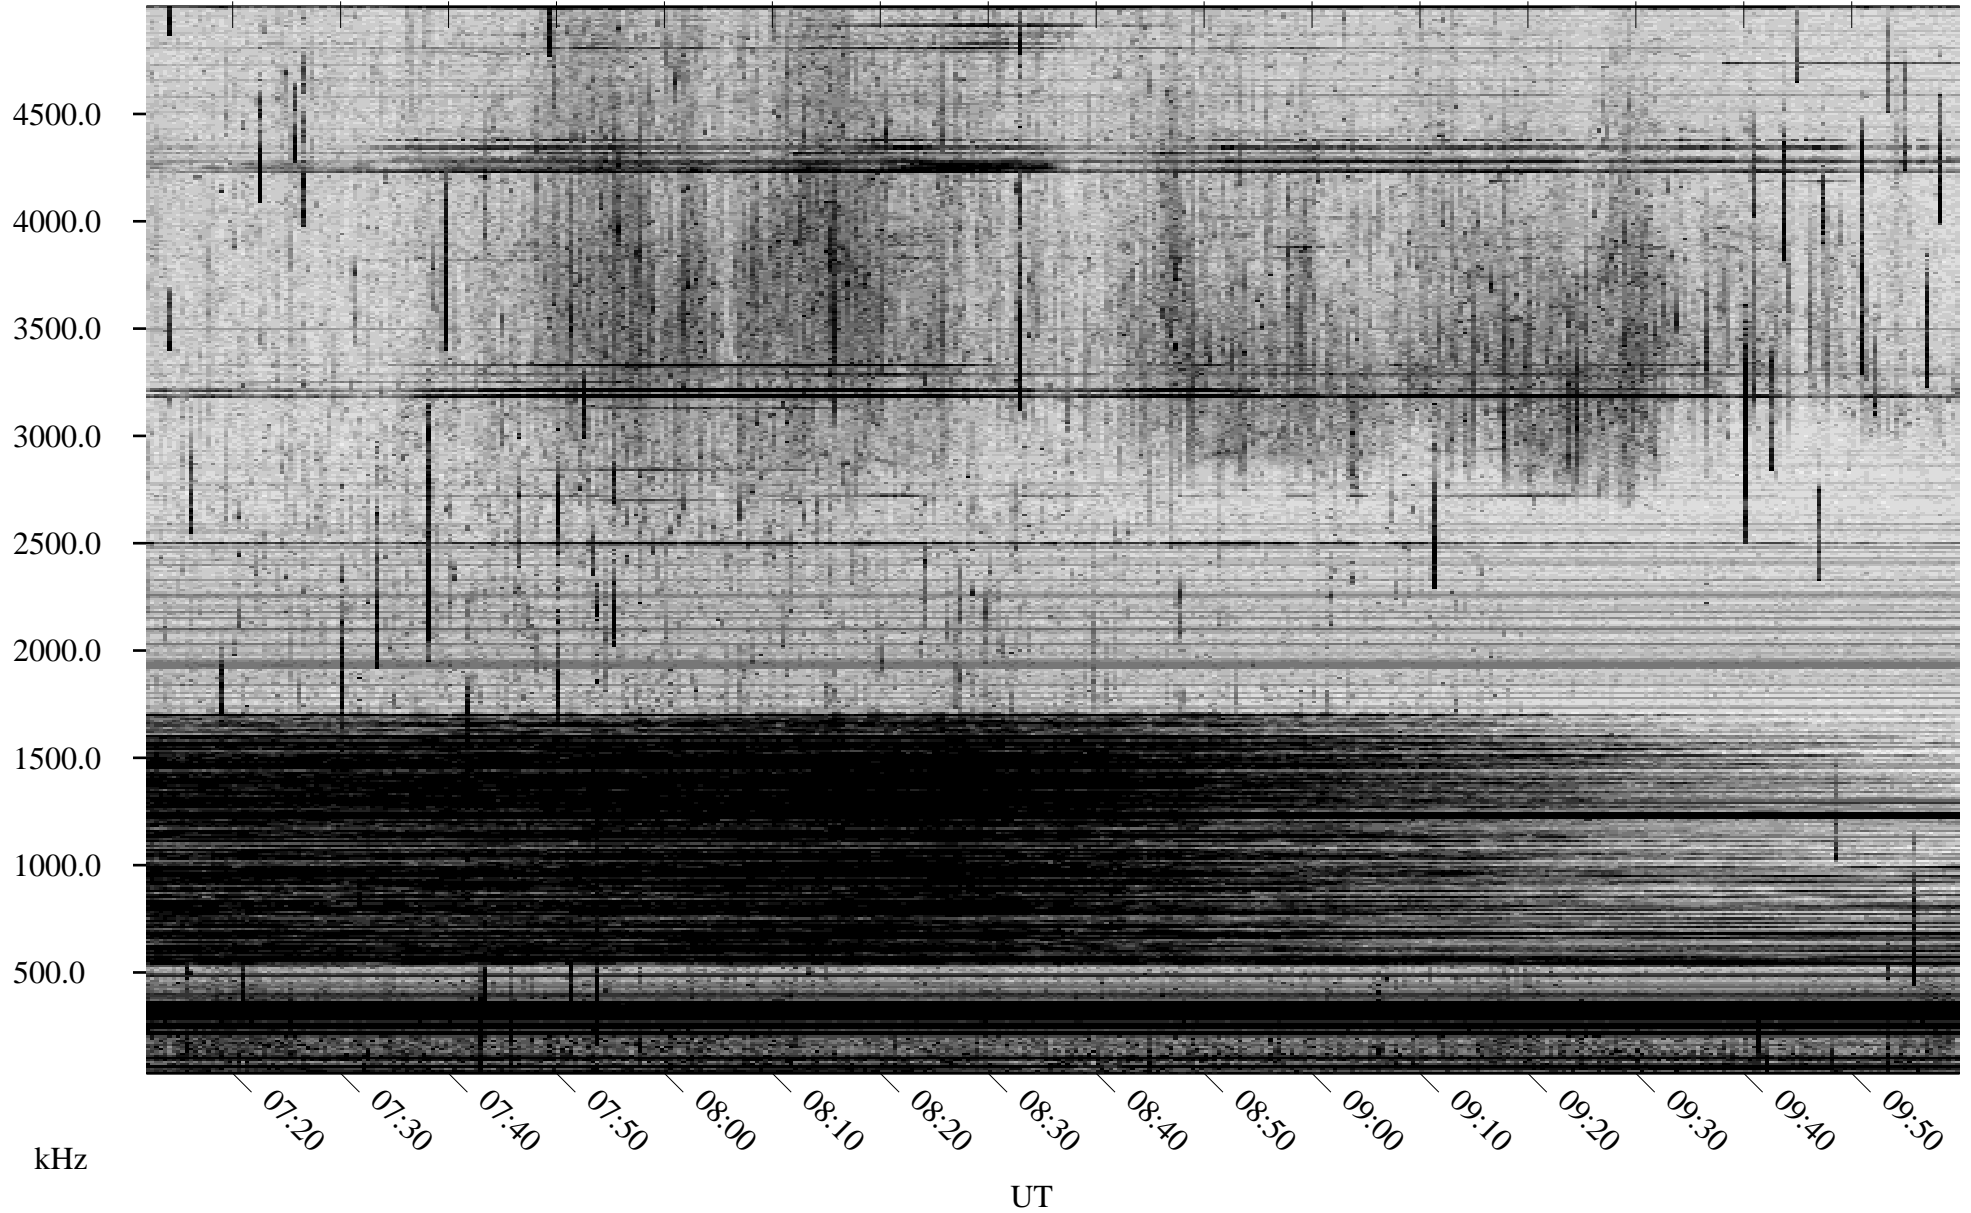

# 06/20/2008 Churchill, Manitoba

Linear Scale    Black = 161    White = 15

ch081711.r00SUm max\_12

Page 3

# 06/20/2008 Churchill, Manitoba

Linear Scale    Black = 161    White = 15

ch081711.r00SUm max\_12

Page 4

# 06/20/2008 Churchill, Manitoba

Linear Scale    Black = 161    White = 15

ch081711.r00SUm max\_12

Page 5

# 06/20/2008 Churchill, Manitoba

Linear Scale    Black = 161    White = 15

ch081711.r00SUm max\_12

Page 6