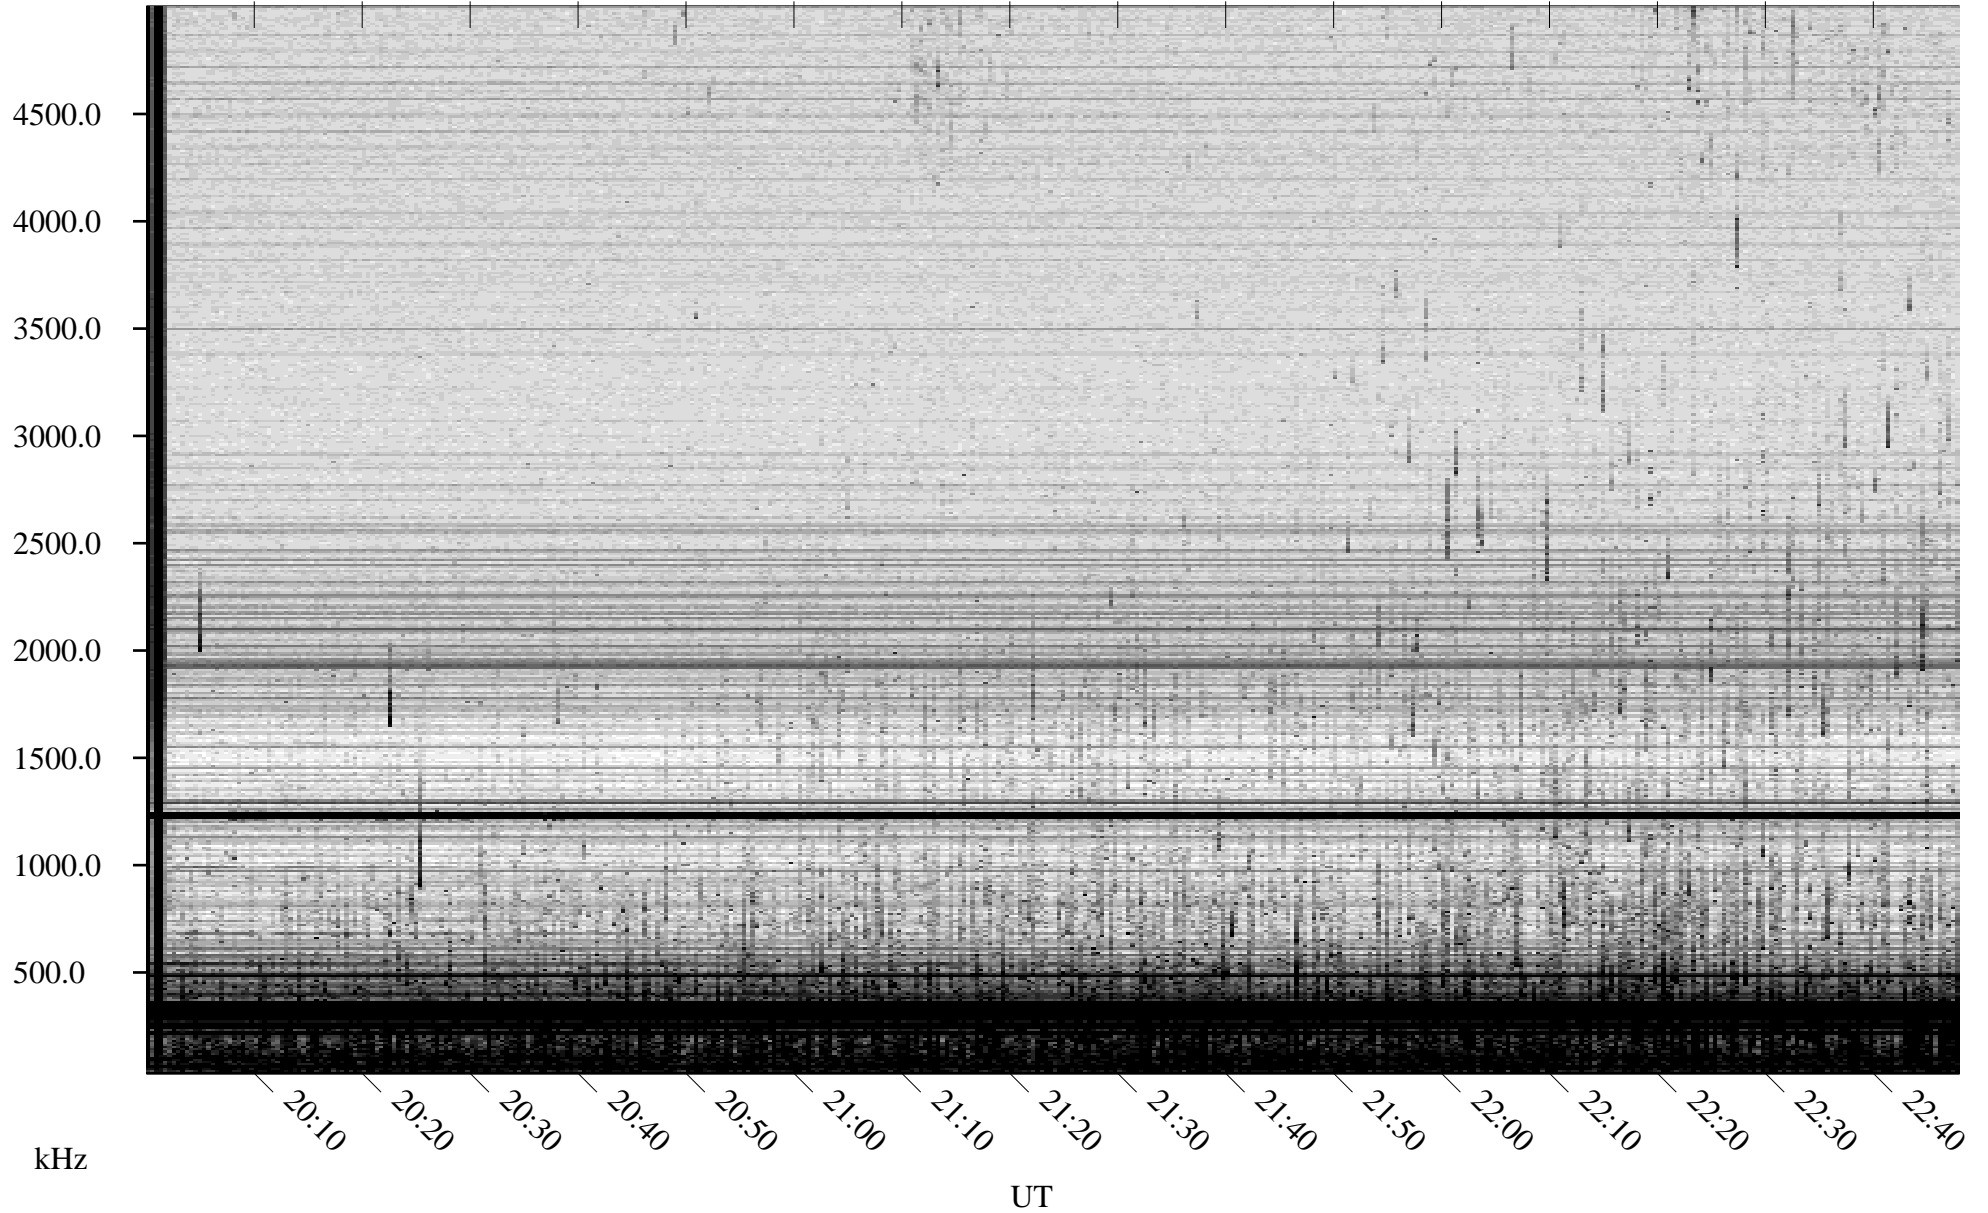

# 06/19/2008 Churchill, Manitoba

Linear Scale    Black = 161    White = 15

ch081711.r00SUm max\_12

Page 1

# 06/19/2008 Churchill, Manitoba

Linear Scale    Black = 161    White = 15

ch081711.r00SUm max\_12

Page 2

# 06/20/2008 Churchill, Manitoba

Linear Scale    Black = 161    White = 15

ch081711.r00SUm max\_12

Page 3

# 06/20/2008 Churchill, Manitoba

Linear Scale    Black = 161    White = 15

ch081711.r00SUm max\_12

Page 4