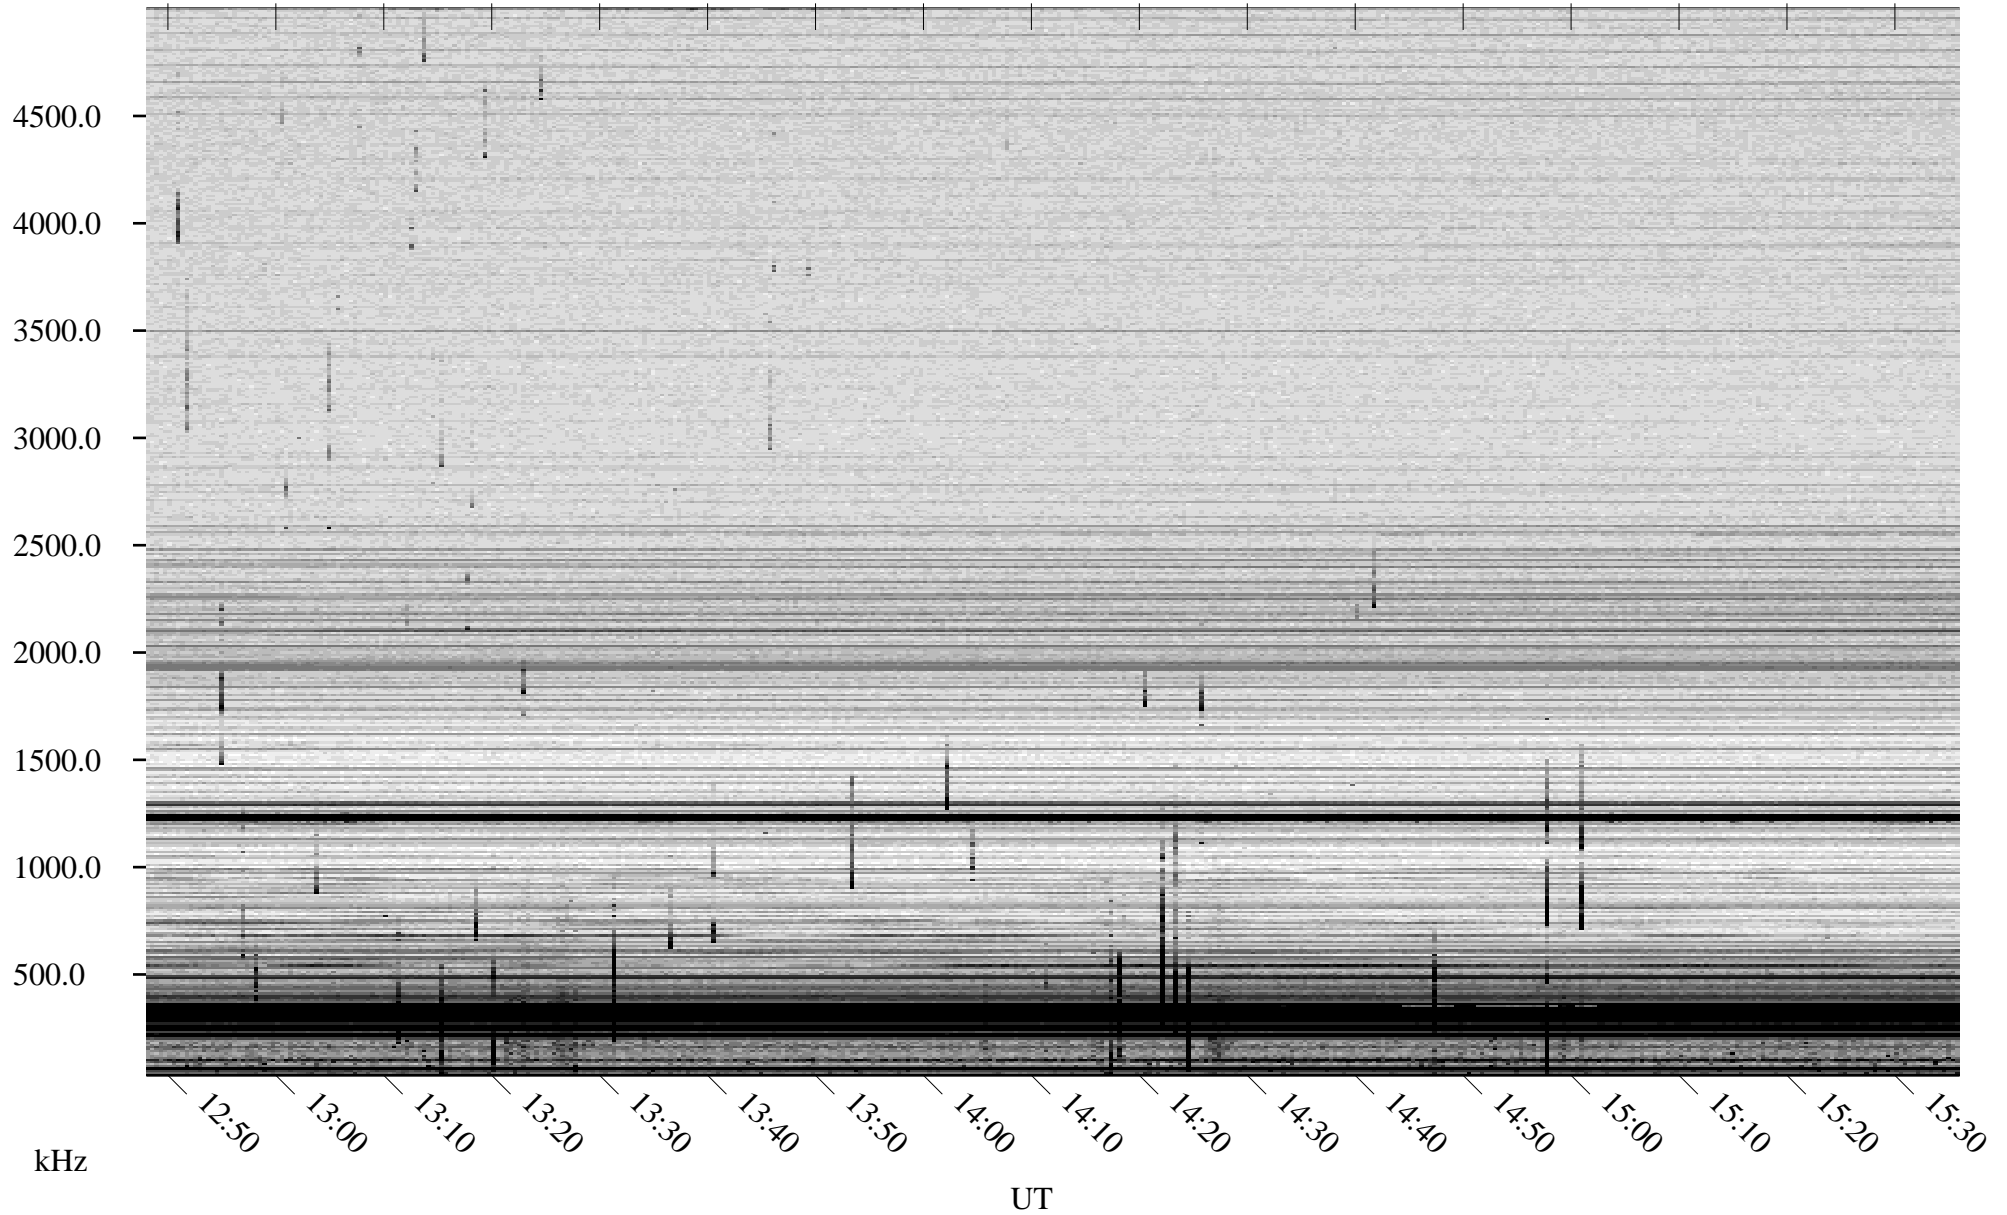

# 06/20/2008 Churchill, Manitoba

Linear Scale    Black = 161    White = 15

ch081711.r00SUm max\_12

Page 5

# 06/20/2008 Churchill, Manitoba

Linear Scale    Black = 161    White = 15

ch081711.r00SUm max\_12

Page 6

# 06/20/2008 Churchill, Manitoba

Linear Scale    Black = 161    White = 15

ch081711.r00SUm max\_12

Page 7

# 06/20/2008 Churchill, Manitoba

Linear Scale    Black = 161    White = 15

ch081711.r00SUm max\_12