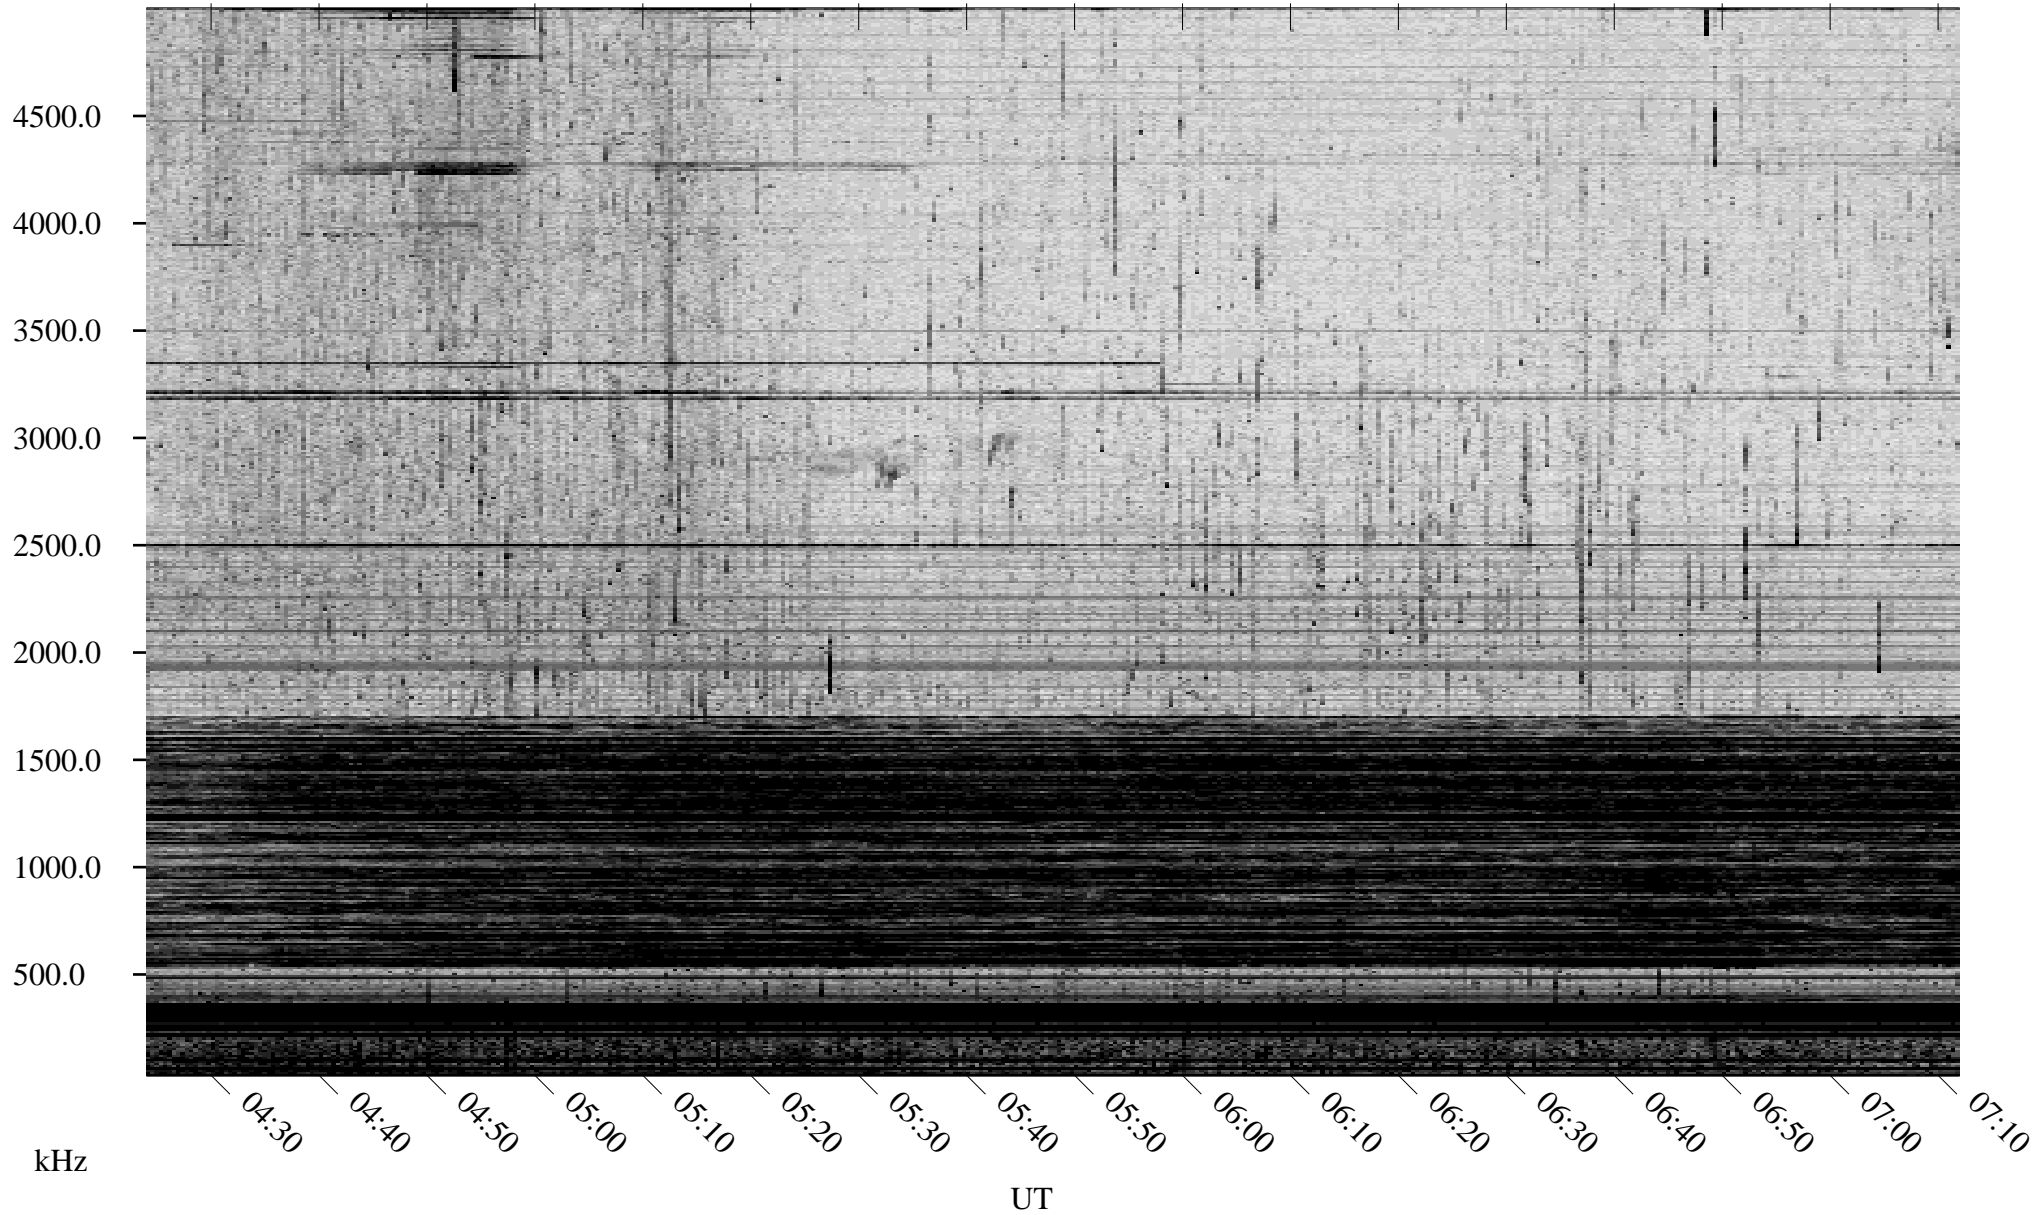

# 06/20/2008 Churchill, Manitoba

Linear Scale    Black = 161    White = 15

ch081711.r00SUm max\_12

Page 3

# 06/20/2008 Churchill, Manitoba

Linear Scale    Black = 161    White = 15

ch081711.r00SUm max\_12

Page 4