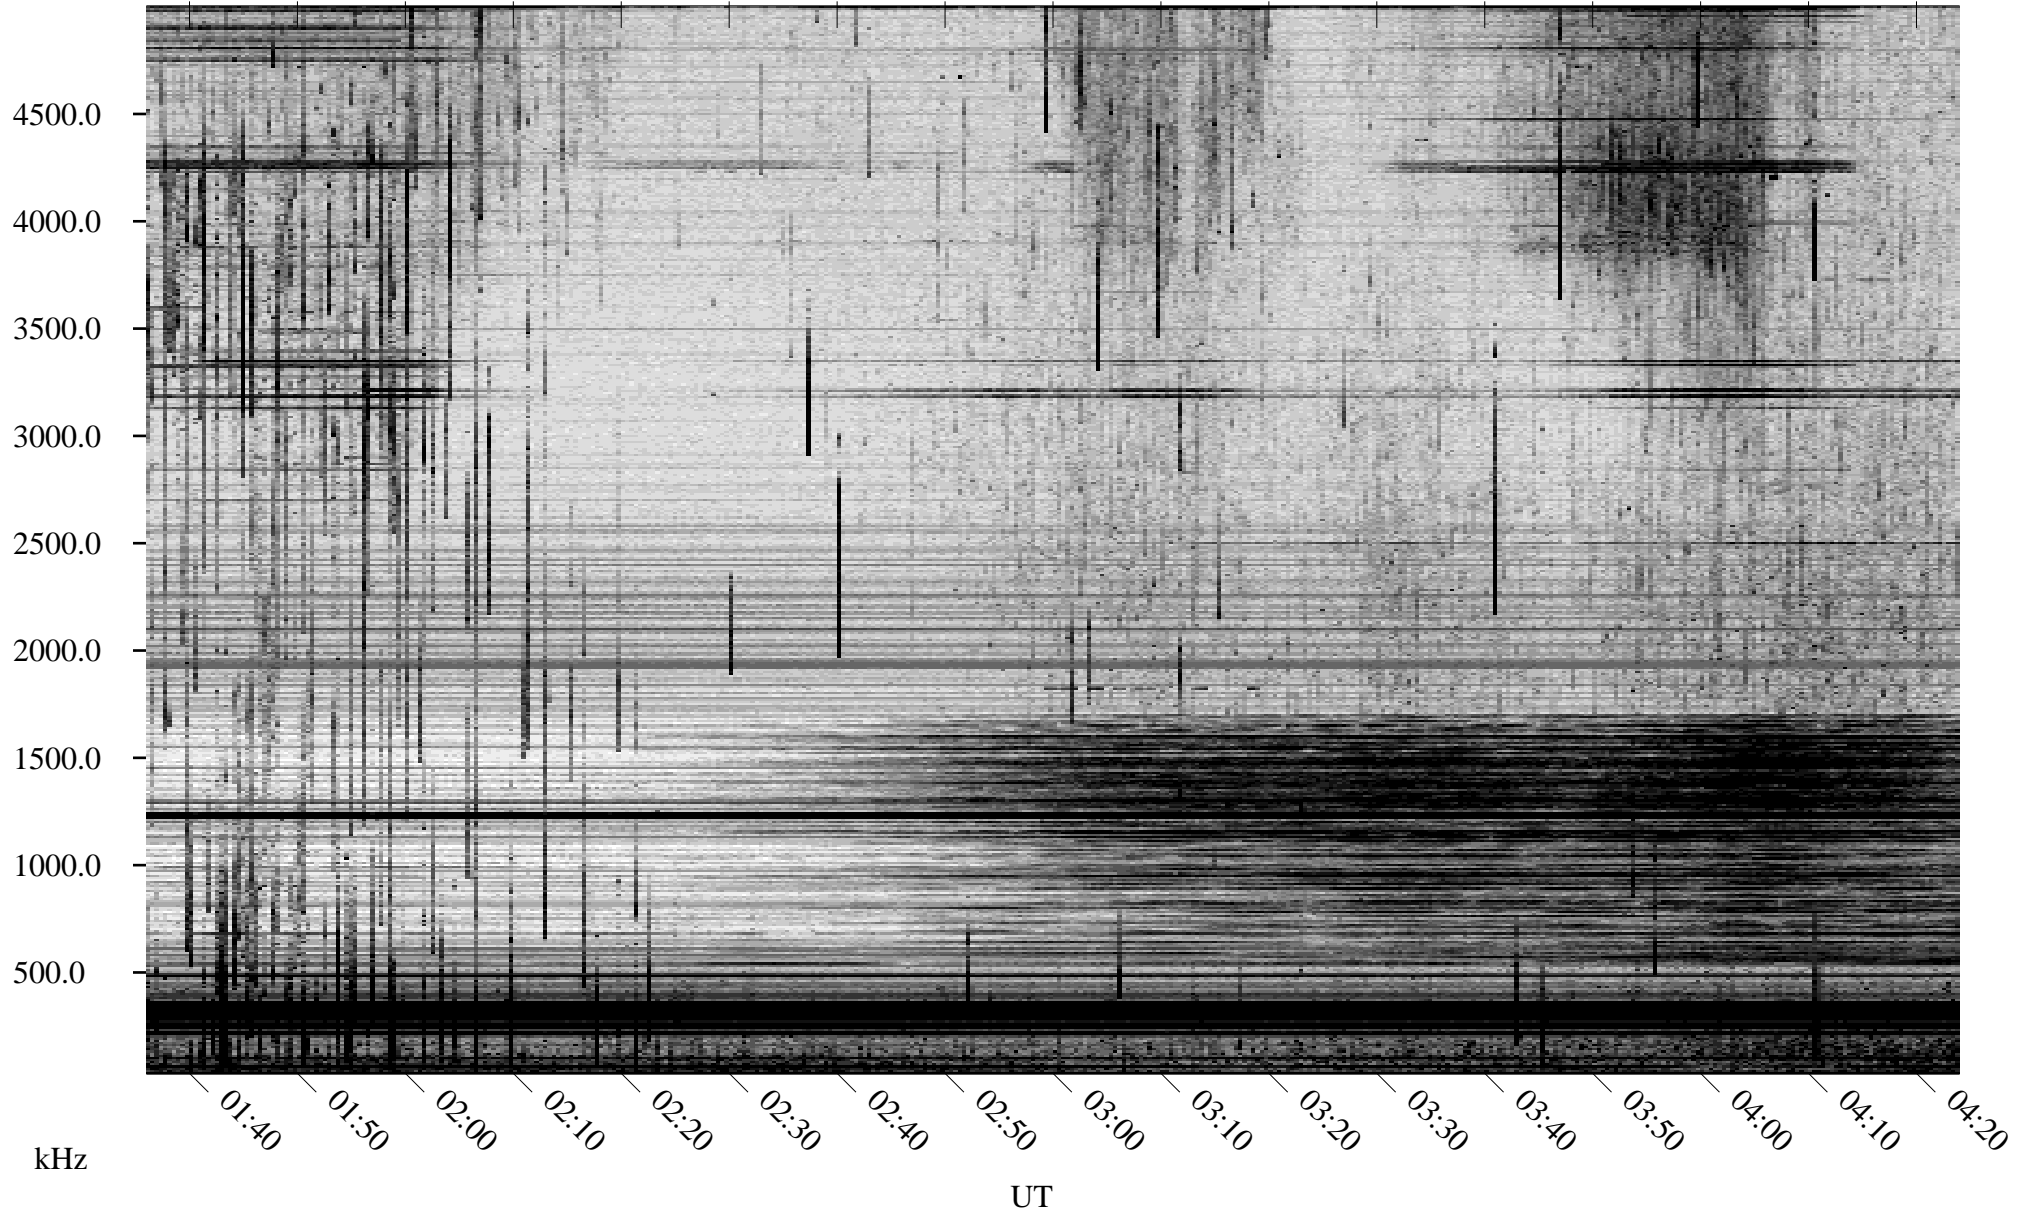

# 06/19/2008 Churchill, Manitoba

Linear Scale    Black = 161    White = 15

ch081711.r00SUm max\_12

Page 1

# 06/19/2008 Churchill, Manitoba

Linear Scale    Black = 161    White = 15

ch081711.r00SUm max\_12

Page 2

# 06/20/2008 Churchill, Manitoba

Linear Scale    Black = 161    White = 15

ch081711.r00SUm max\_12

Page 3

# 06/20/2008 Churchill, Manitoba

Linear Scale    Black = 161    White = 15

ch081711.r00SUm max\_12

Page 4