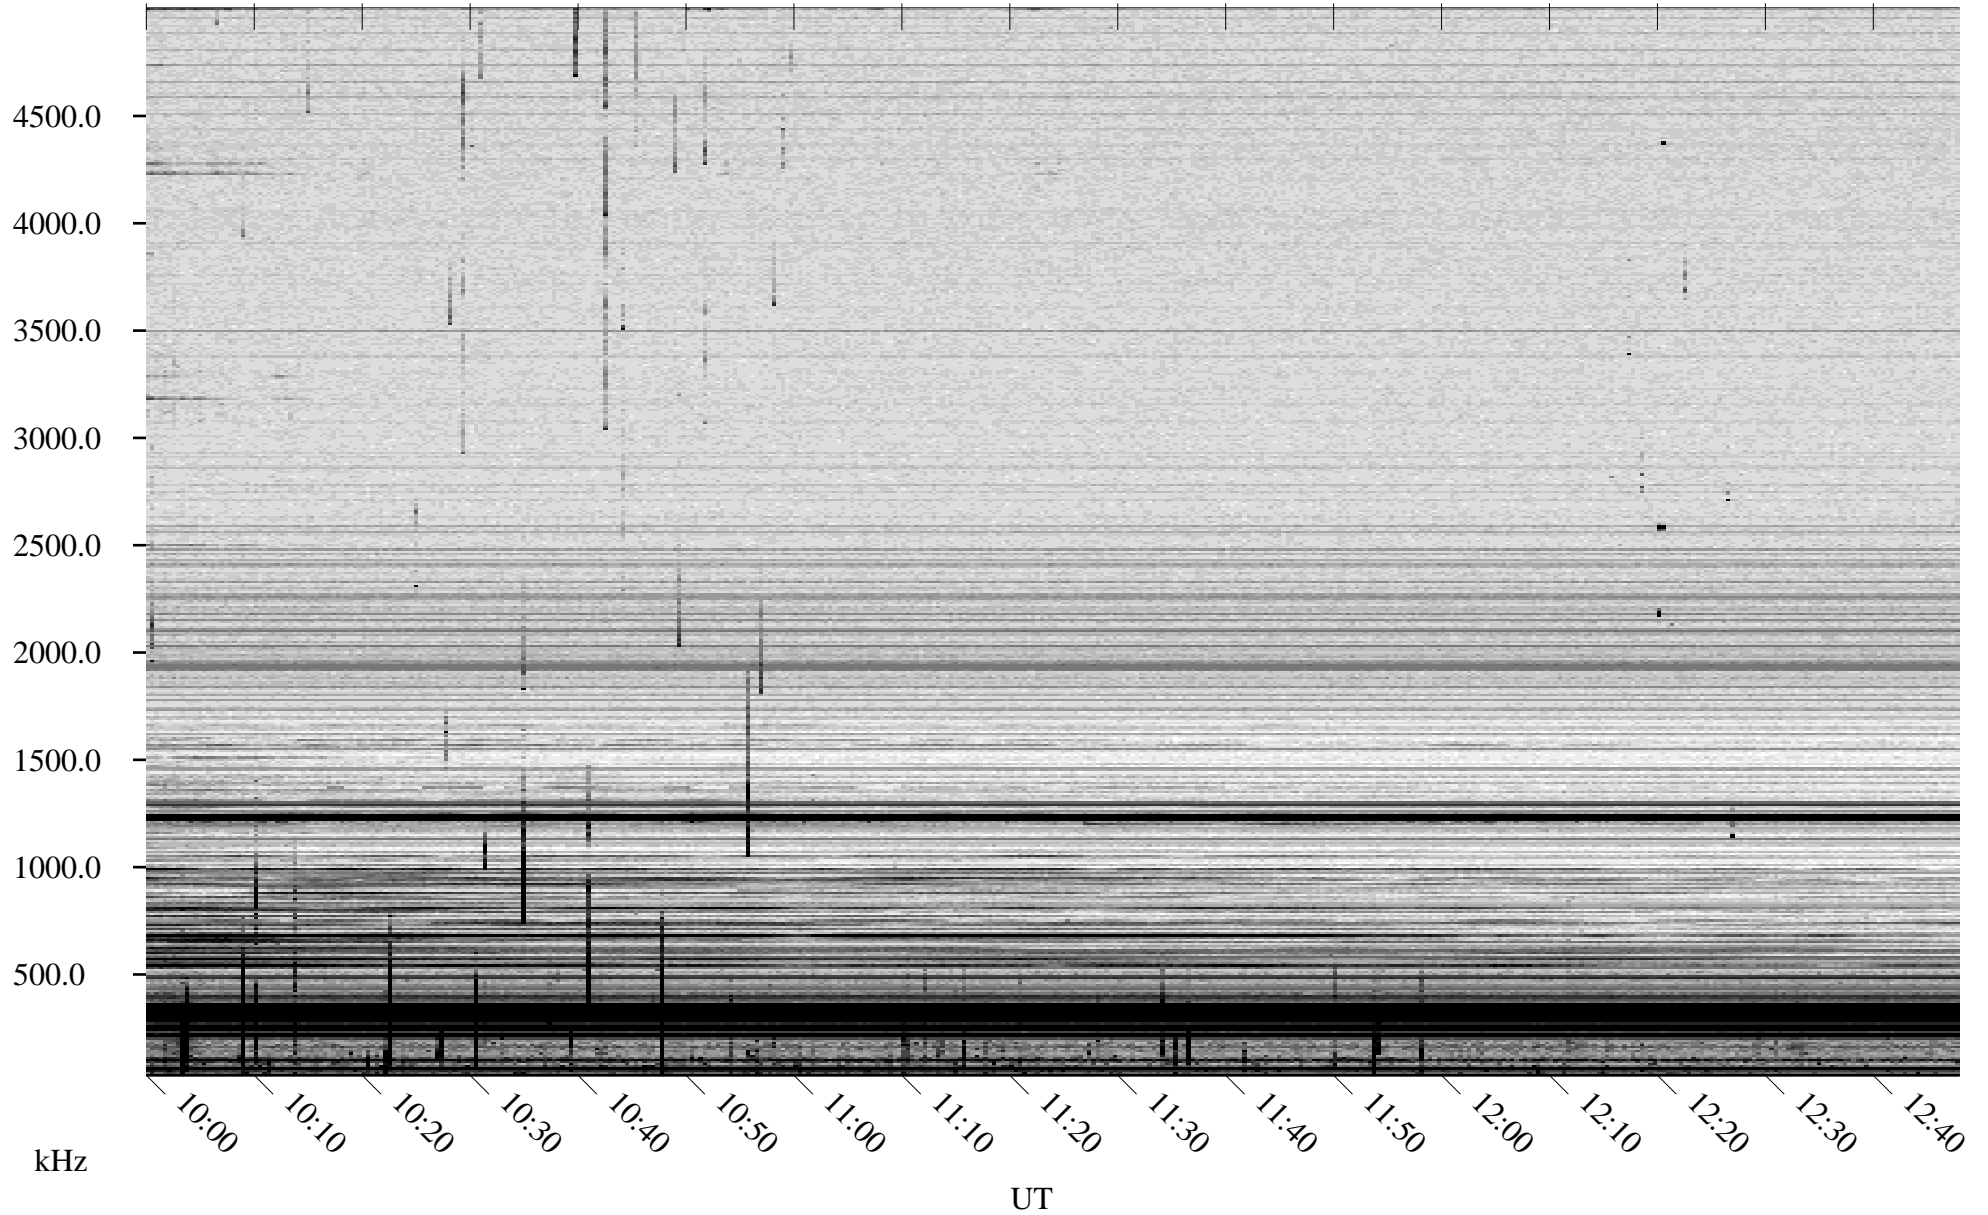

# 06/20/2008 Churchill, Manitoba

Linear Scale    Black = 161    White = 15

ch081711.r00SUm max\_12

Page 5

# 06/20/2008 Churchill, Manitoba

Linear Scale    Black = 161    White = 15

ch081711.r00SUm max\_12

Page 6

# 06/20/2008 Churchill, Manitoba

Linear Scale    Black = 161    White = 15

ch081711.r00SUm max\_12

Page 7

# 06/20/2008 Churchill, Manitoba

Linear Scale    Black = 161    White = 15

ch081711.r00SUm max\_12