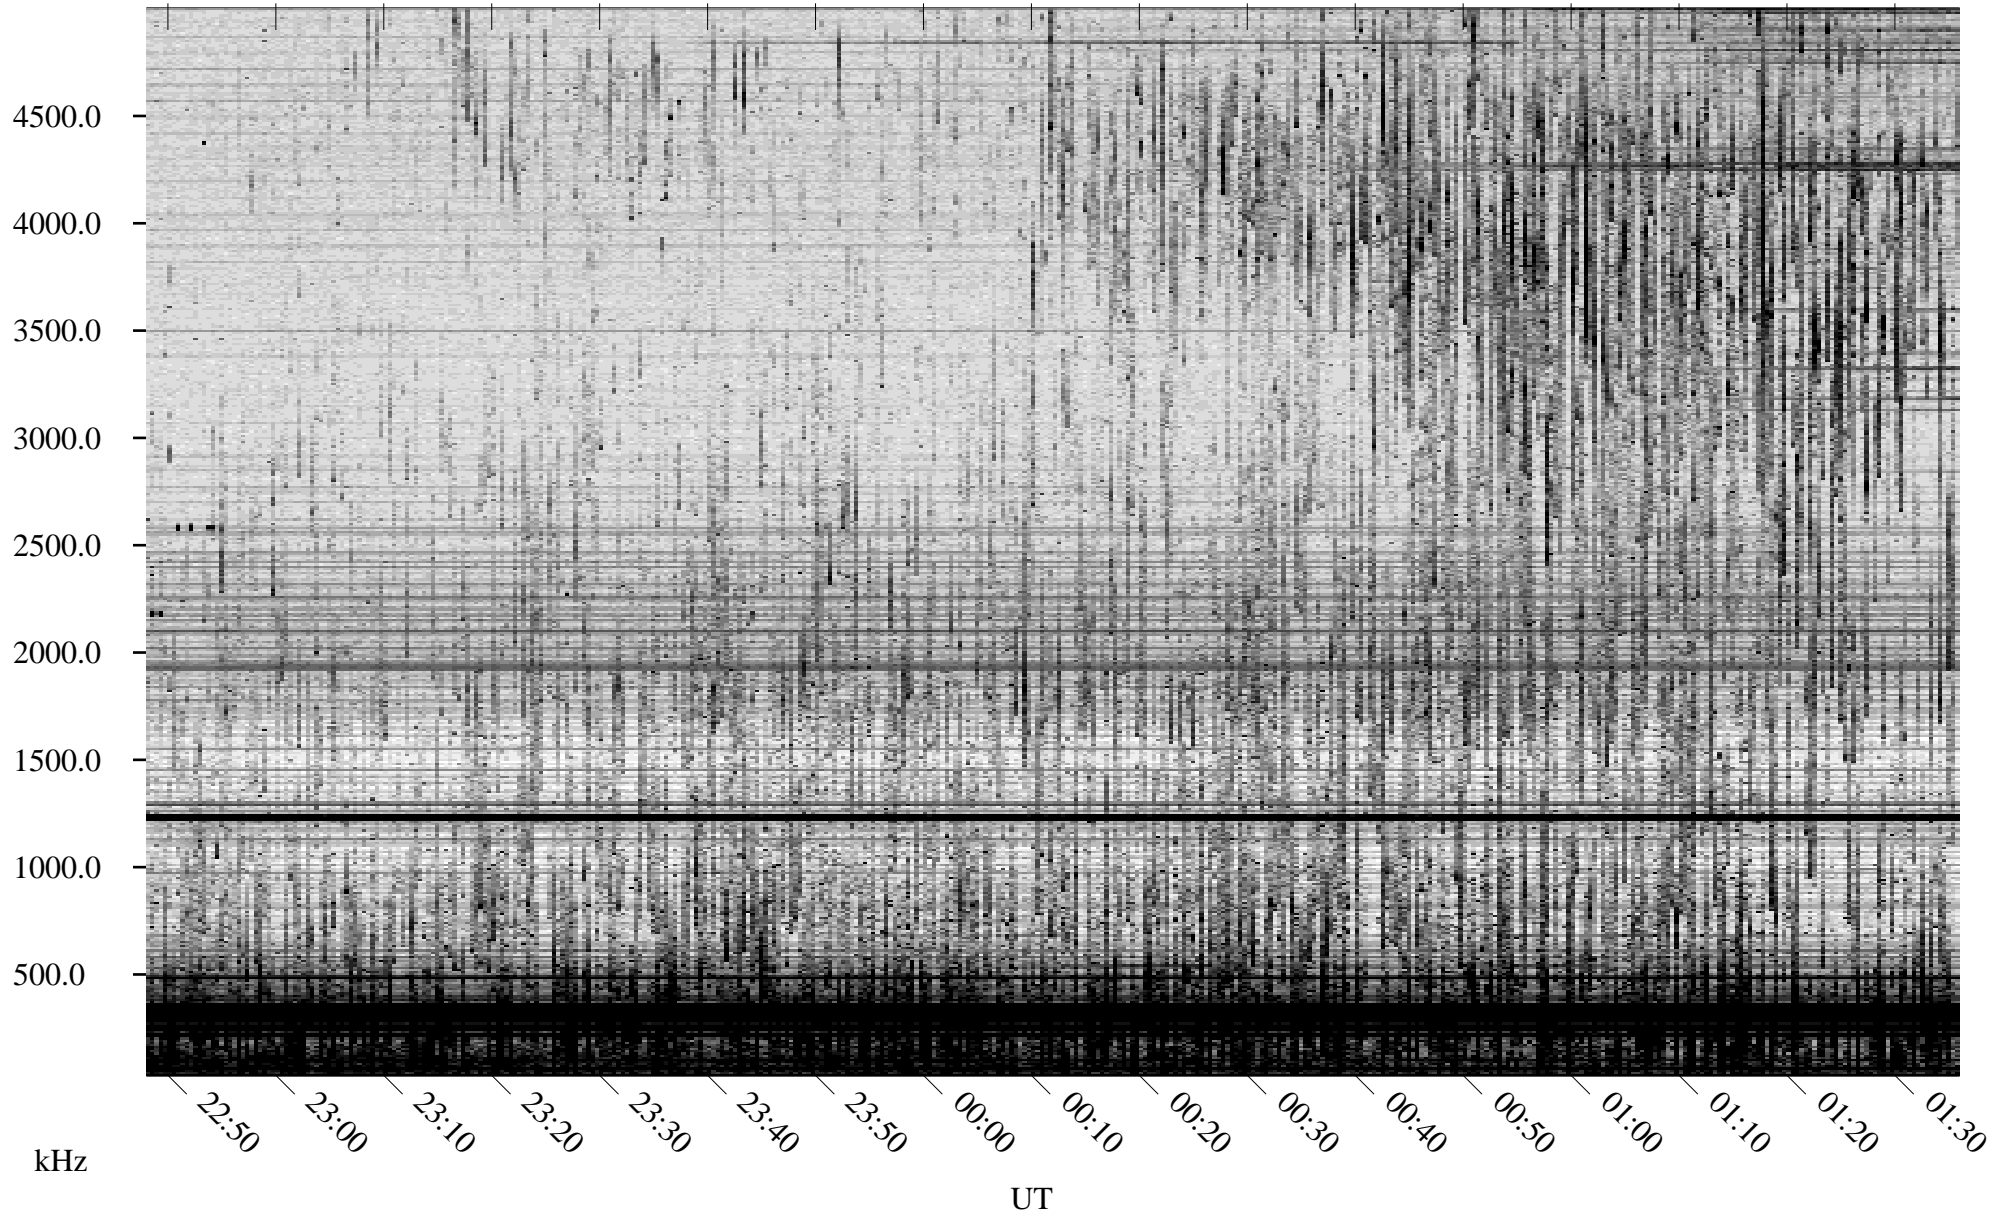

# 06/19/2008 Churchill, Manitoba

Linear Scale    Black = 161    White = 15

ch081711.r00SUm max\_12

Page 1

# 06/19/2008 Churchill, Manitoba

Linear Scale    Black = 161    White = 15

ch081711.r00SUm max\_12

Page 2

# 06/20/2008 Churchill, Manitoba

Linear Scale    Black = 161    White = 15

ch081711.r00SUm max\_12

Page 3

# 06/20/2008 Churchill, Manitoba

Linear Scale    Black = 161    White = 15

ch081711.r00SUm max\_12

Page 4