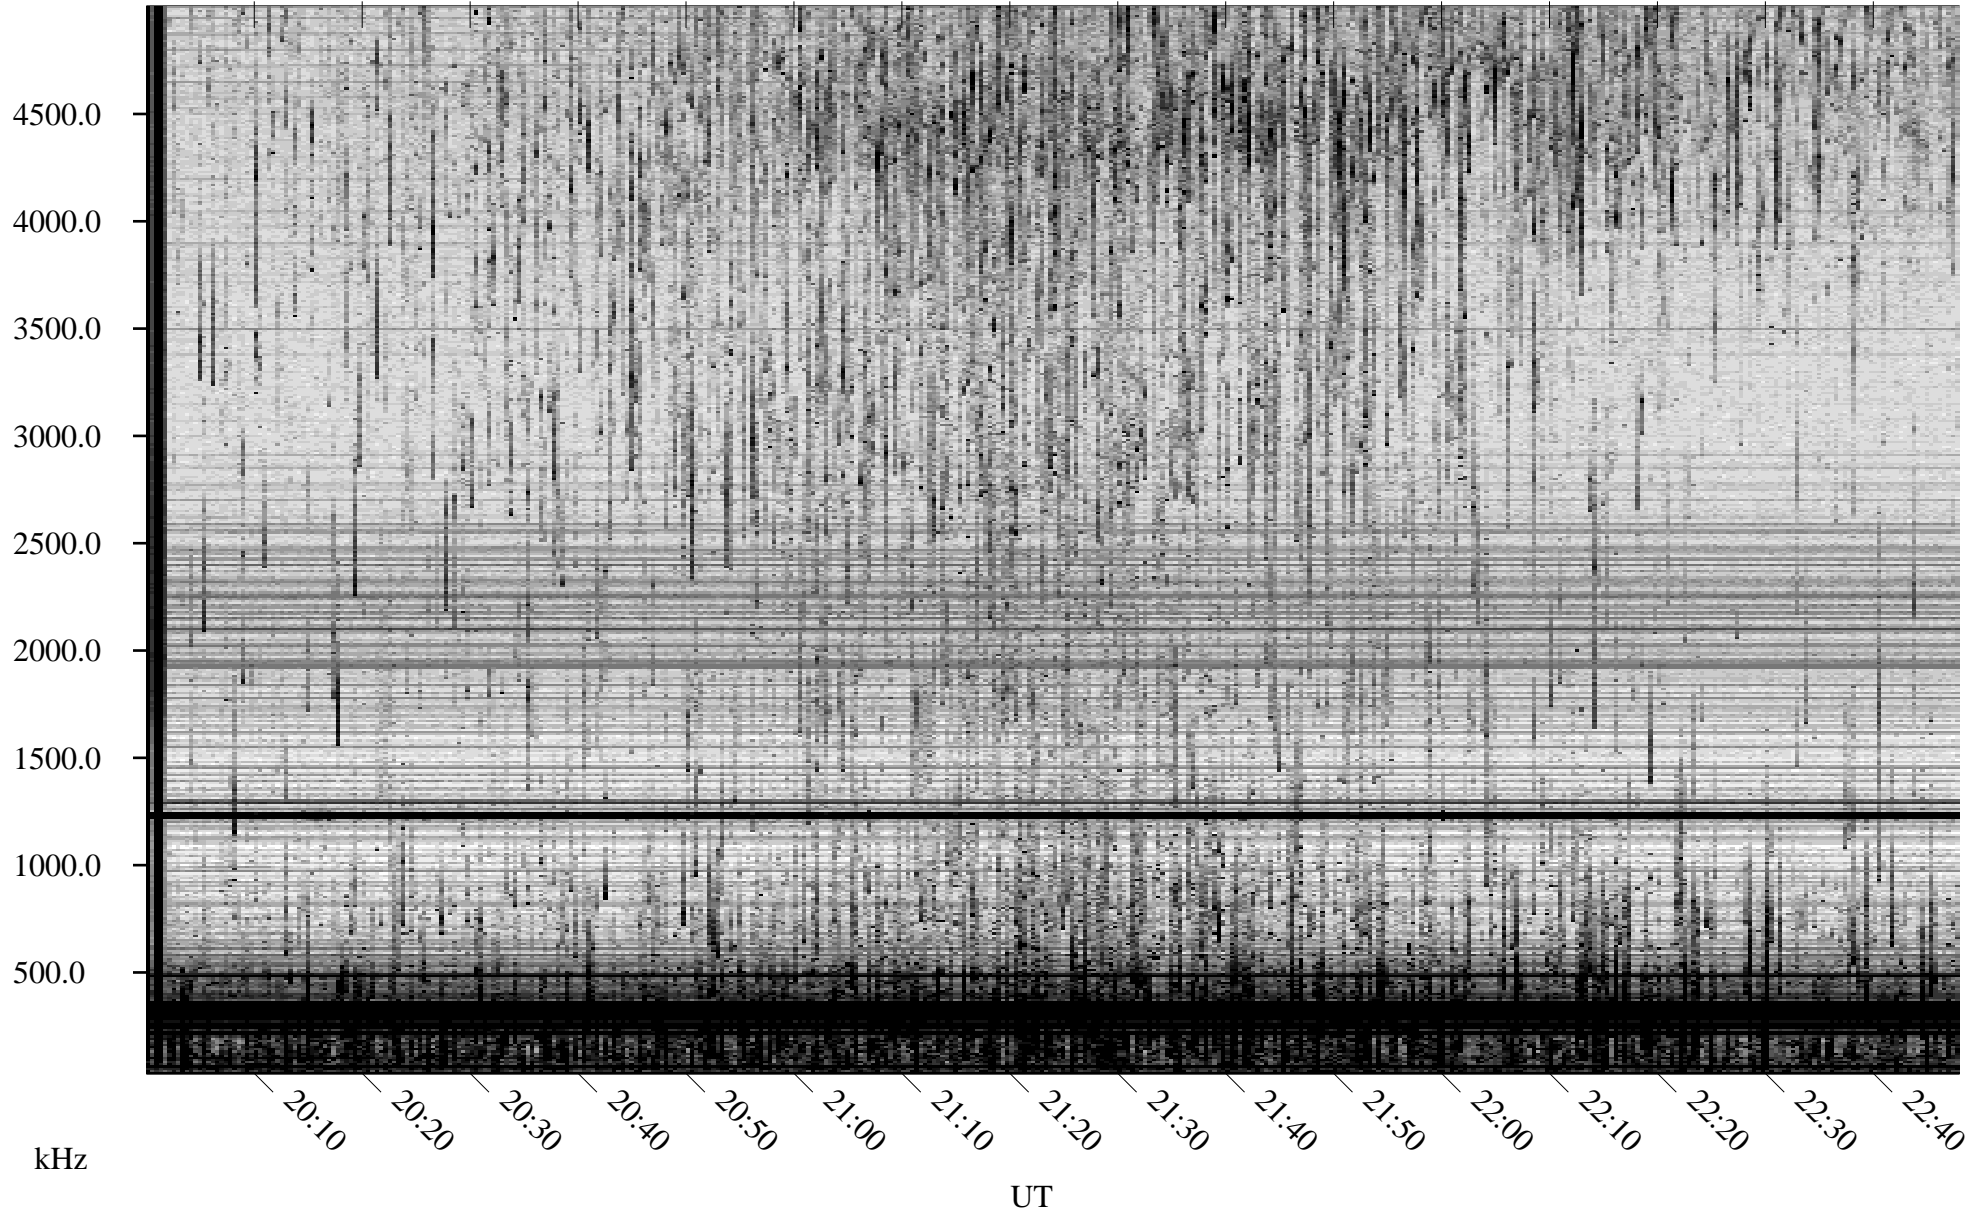

06/20/2008 Churchill, Manitoba

Linear Scale Black = 161 White = 15

ch08172l.r00SUm max_12

Page 1

06/20/2008 Churchill, Manitoba

Linear Scale Black = 161 White = 15

ch08172l.r00SUm max_12

Page 2

06/21/2008 Churchill, Manitoba

Linear Scale Black = 161 White = 15

ch08172l.r00SUm max_12

Page 3

06/21/2008 Churchill, Manitoba

Linear Scale Black = 161 White = 15

ch08172l.r00SUm max_12

Page 4

06/21/2008 Churchill, Manitoba

Linear Scale Black = 161 White = 15

ch08172l.r00SUm max_12

Page 5

06/21/2008 Churchill, Manitoba

Linear Scale Black = 161 White = 15

ch08172l.r00SUm max_12

Page 6

06/21/2008 Churchill, Manitoba

Linear Scale Black = 161 White = 15

ch08172l.r00SUm max_12

Page 7

06/21/2008 Churchill, Manitoba

Linear Scale Black = 161 White = 15

ch08172l.r00SUm max_12

Page 8