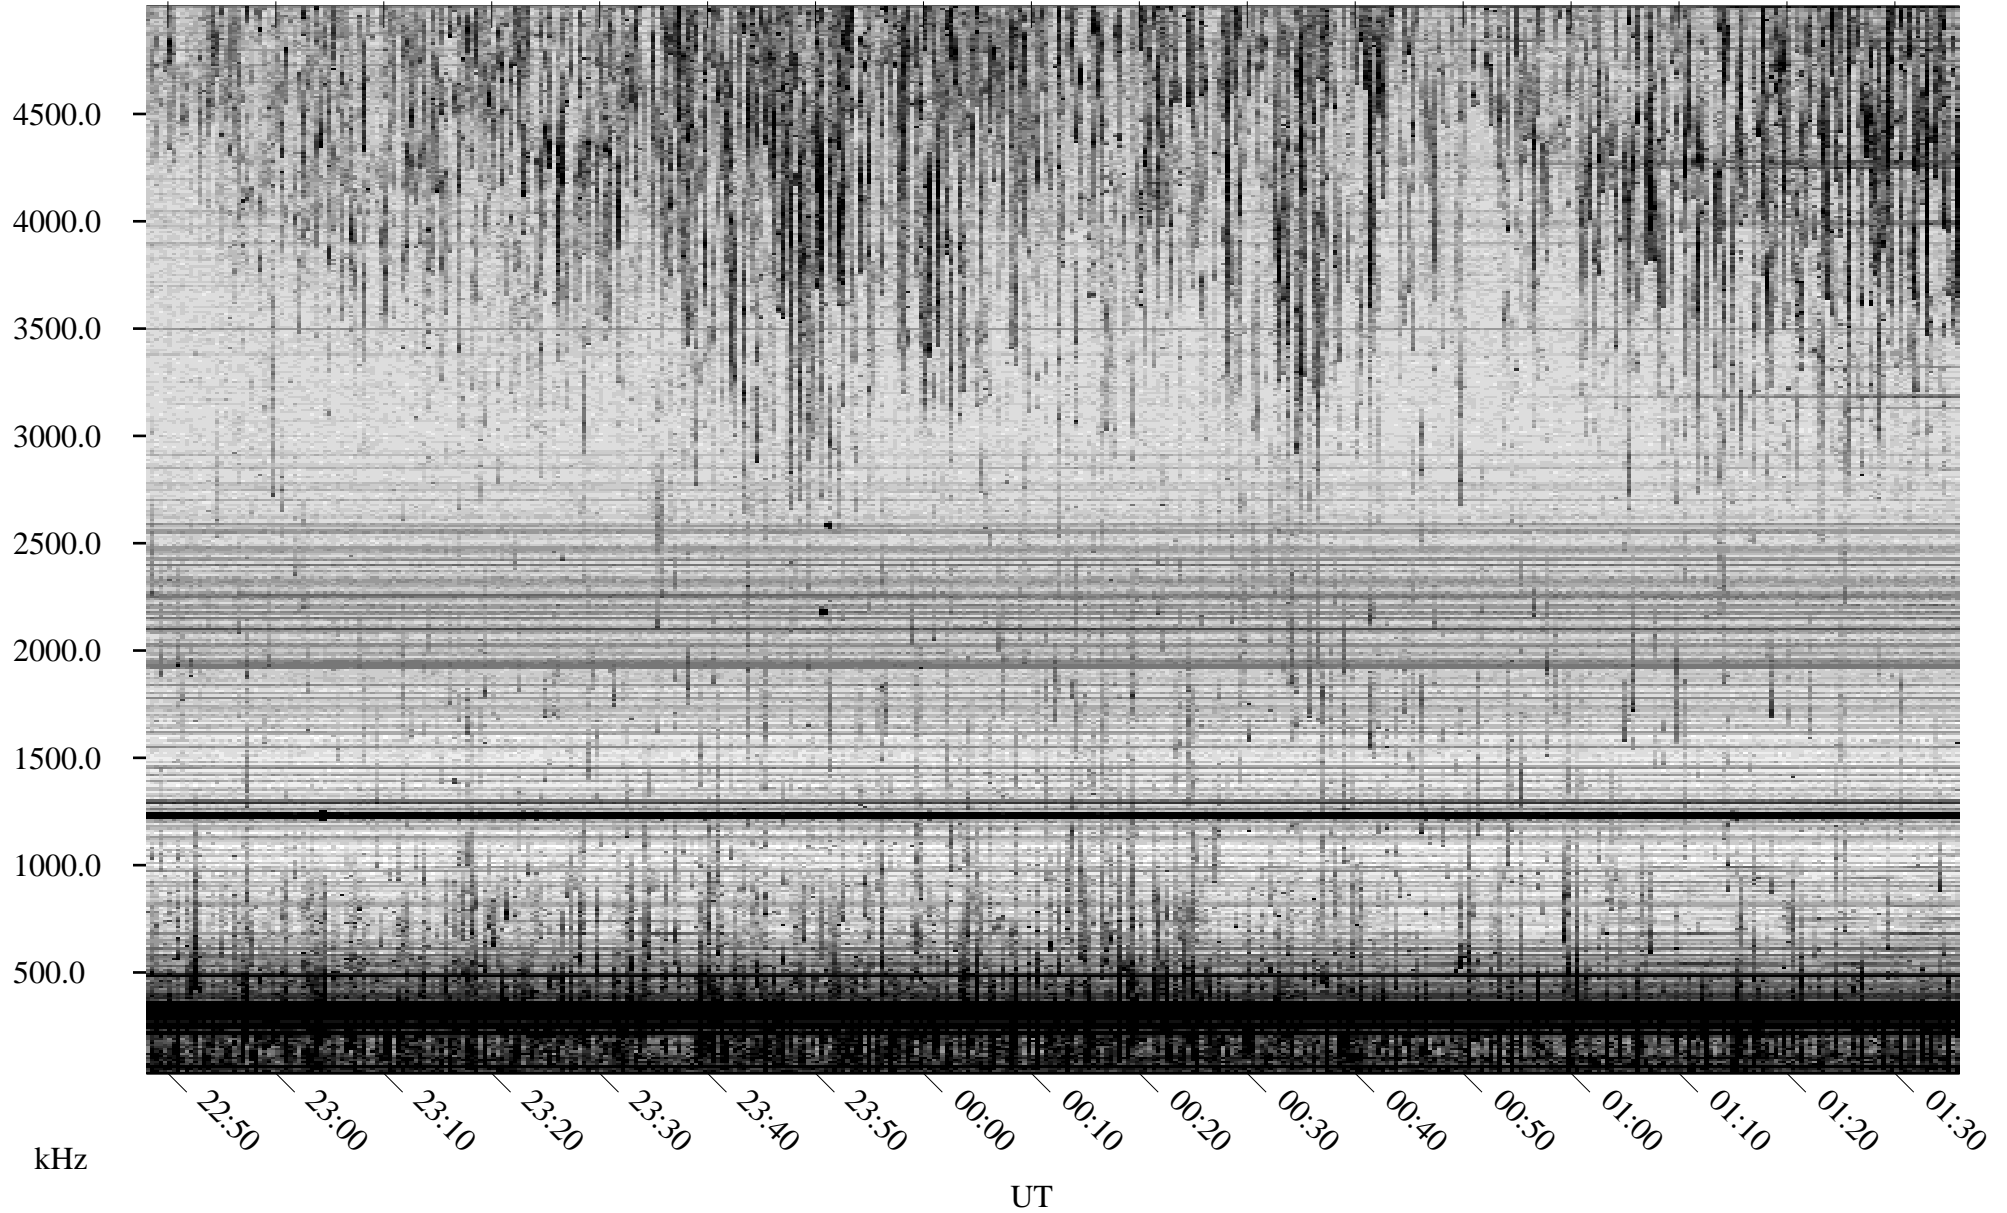

06/20/2008 Churchill, Manitoba

Linear Scale Black = 161 White = 15

ch08172l.r00SUm max_12

Page 1

06/20/2008 Churchill, Manitoba

Linear Scale Black = 161 White = 15

ch08172l.r00SUm max_12

Page 2

06/21/2008 Churchill, Manitoba

Linear Scale Black = 161 White = 15

ch08172l.r00SUm max_12

Page 3

06/21/2008 Churchill, Manitoba

Linear Scale Black = 161 White = 15

ch08172l.r00SUm max_12

Page 4

06/21/2008 Churchill, Manitoba

Linear Scale Black = 161 White = 15

ch08172l.r00SUm max_12

Page 5

06/21/2008 Churchill, Manitoba

Linear Scale Black = 161 White = 15

ch08172l.r00SUm max_12

Page 6

06/21/2008 Churchill, Manitoba

Linear Scale Black = 161 White = 15

ch08172l.r00SUm max_12

Page 7

06/21/2008 Churchill, Manitoba

Linear Scale Black = 161 White = 15

ch08172l.r00SUm max_12

Page 8