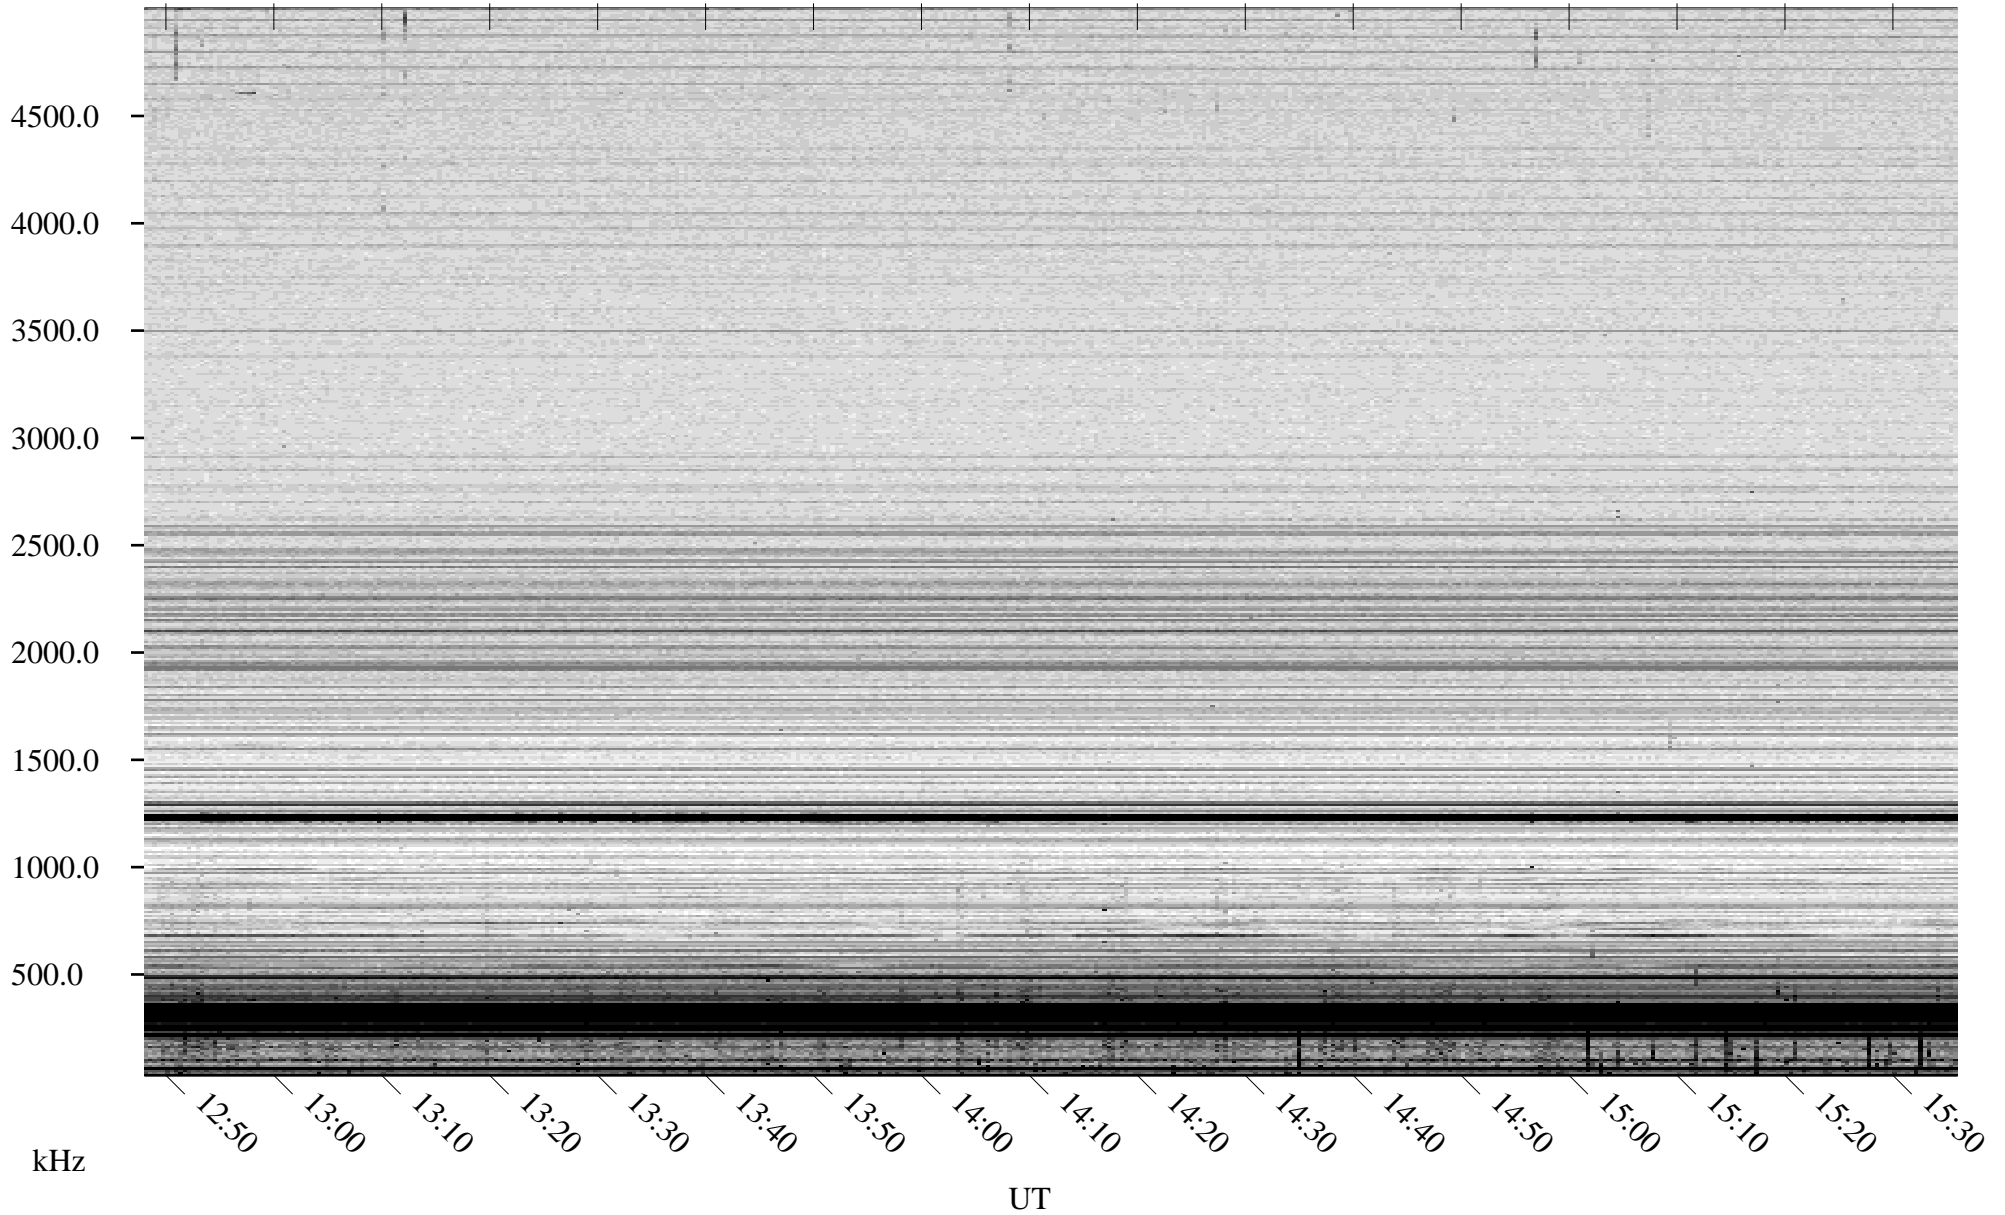

06/20/2008 Churchill, Manitoba

Linear Scale Black = 161 White = 15

ch08172l.r00SUm max_12

Page 1

06/20/2008 Churchill, Manitoba

Linear Scale Black = 161 White = 15

ch08172l.r00SUm max_12

Page 2

06/21/2008 Churchill, Manitoba

Linear Scale Black = 161 White = 15

ch08172l.r00SUm max_12

Page 3

06/21/2008 Churchill, Manitoba

Linear Scale Black = 161 White = 15

ch08172l.r00SUm max_12

Page 4

06/21/2008 Churchill, Manitoba

Linear Scale Black = 161 White = 15

ch08172l.r00SUm max_12

Page 5

06/21/2008 Churchill, Manitoba

Linear Scale Black = 161 White = 15

ch08172l.r00SUm max_12

Page 6

06/21/2008 Churchill, Manitoba

Linear Scale Black = 161 White = 15

ch08172l.r00SUm max_12

Page 7

06/21/2008 Churchill, Manitoba

Linear Scale Black = 161 White = 15

ch08172l.r00SUm max_12

Page 8