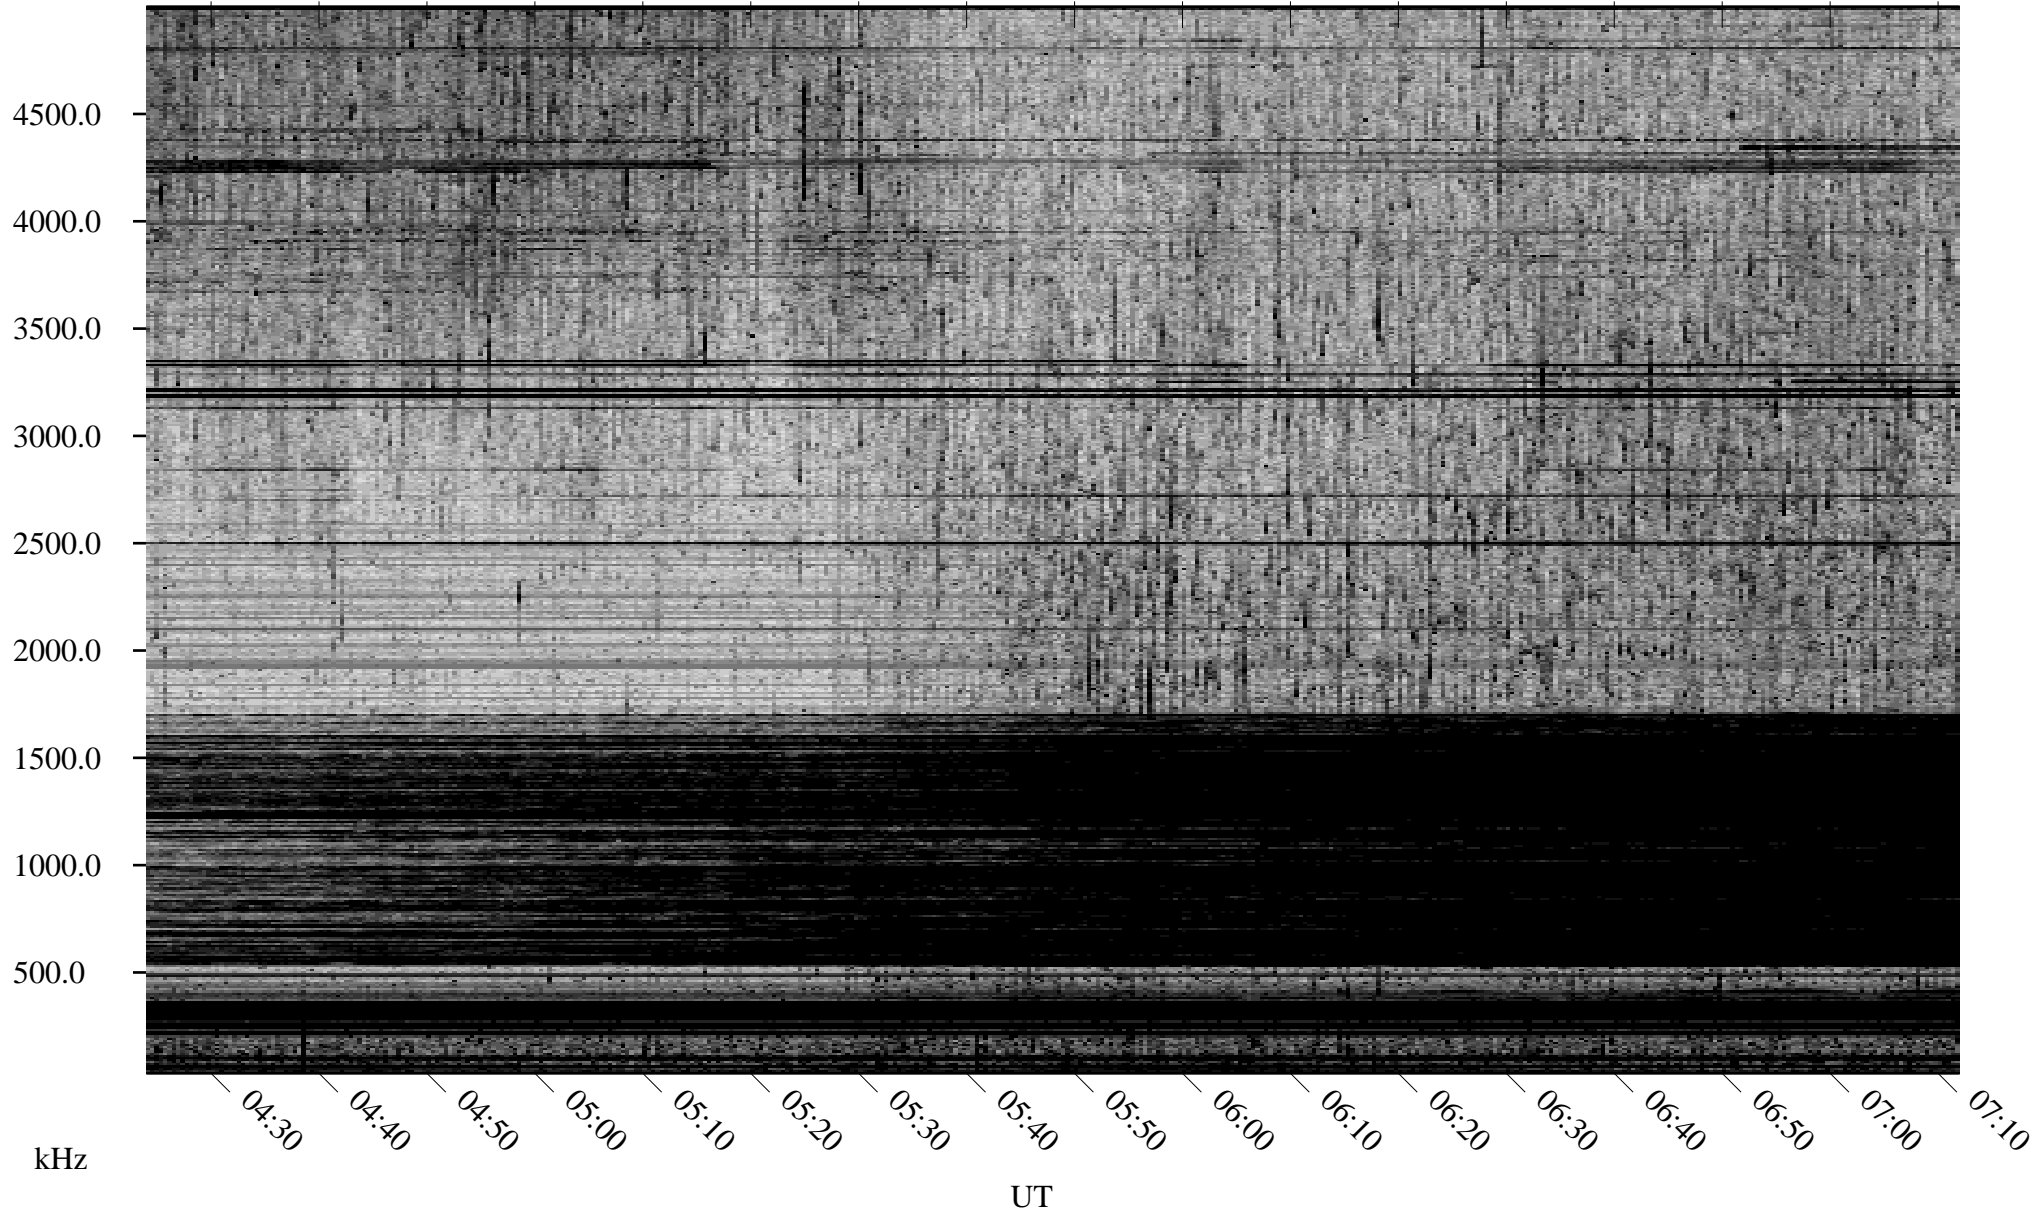

06/20/2008 Churchill, Manitoba

Linear Scale Black = 161 White = 15

ch08172l.r00SUm max_12

Page 1

06/20/2008 Churchill, Manitoba

Linear Scale Black = 161 White = 15

ch08172l.r00SUm max_12

Page 2

06/21/2008 Churchill, Manitoba

Linear Scale Black = 161 White = 15

ch08172l.r00SUm max_12

Page 3

06/21/2008 Churchill, Manitoba

Linear Scale Black = 161 White = 15

ch08172l.r00SUm max_12

Page 4

06/21/2008 Churchill, Manitoba

Linear Scale Black = 161 White = 15

ch08172l.r00SUm max_12

Page 5

06/21/2008 Churchill, Manitoba

Linear Scale Black = 161 White = 15

ch08172l.r00SUm max_12

Page 6

06/21/2008 Churchill, Manitoba

Linear Scale Black = 161 White = 15

ch08172l.r00SUm max_12

Page 7

06/21/2008 Churchill, Manitoba

Linear Scale Black = 161 White = 15

ch08172l.r00SUm max_12

Page 8