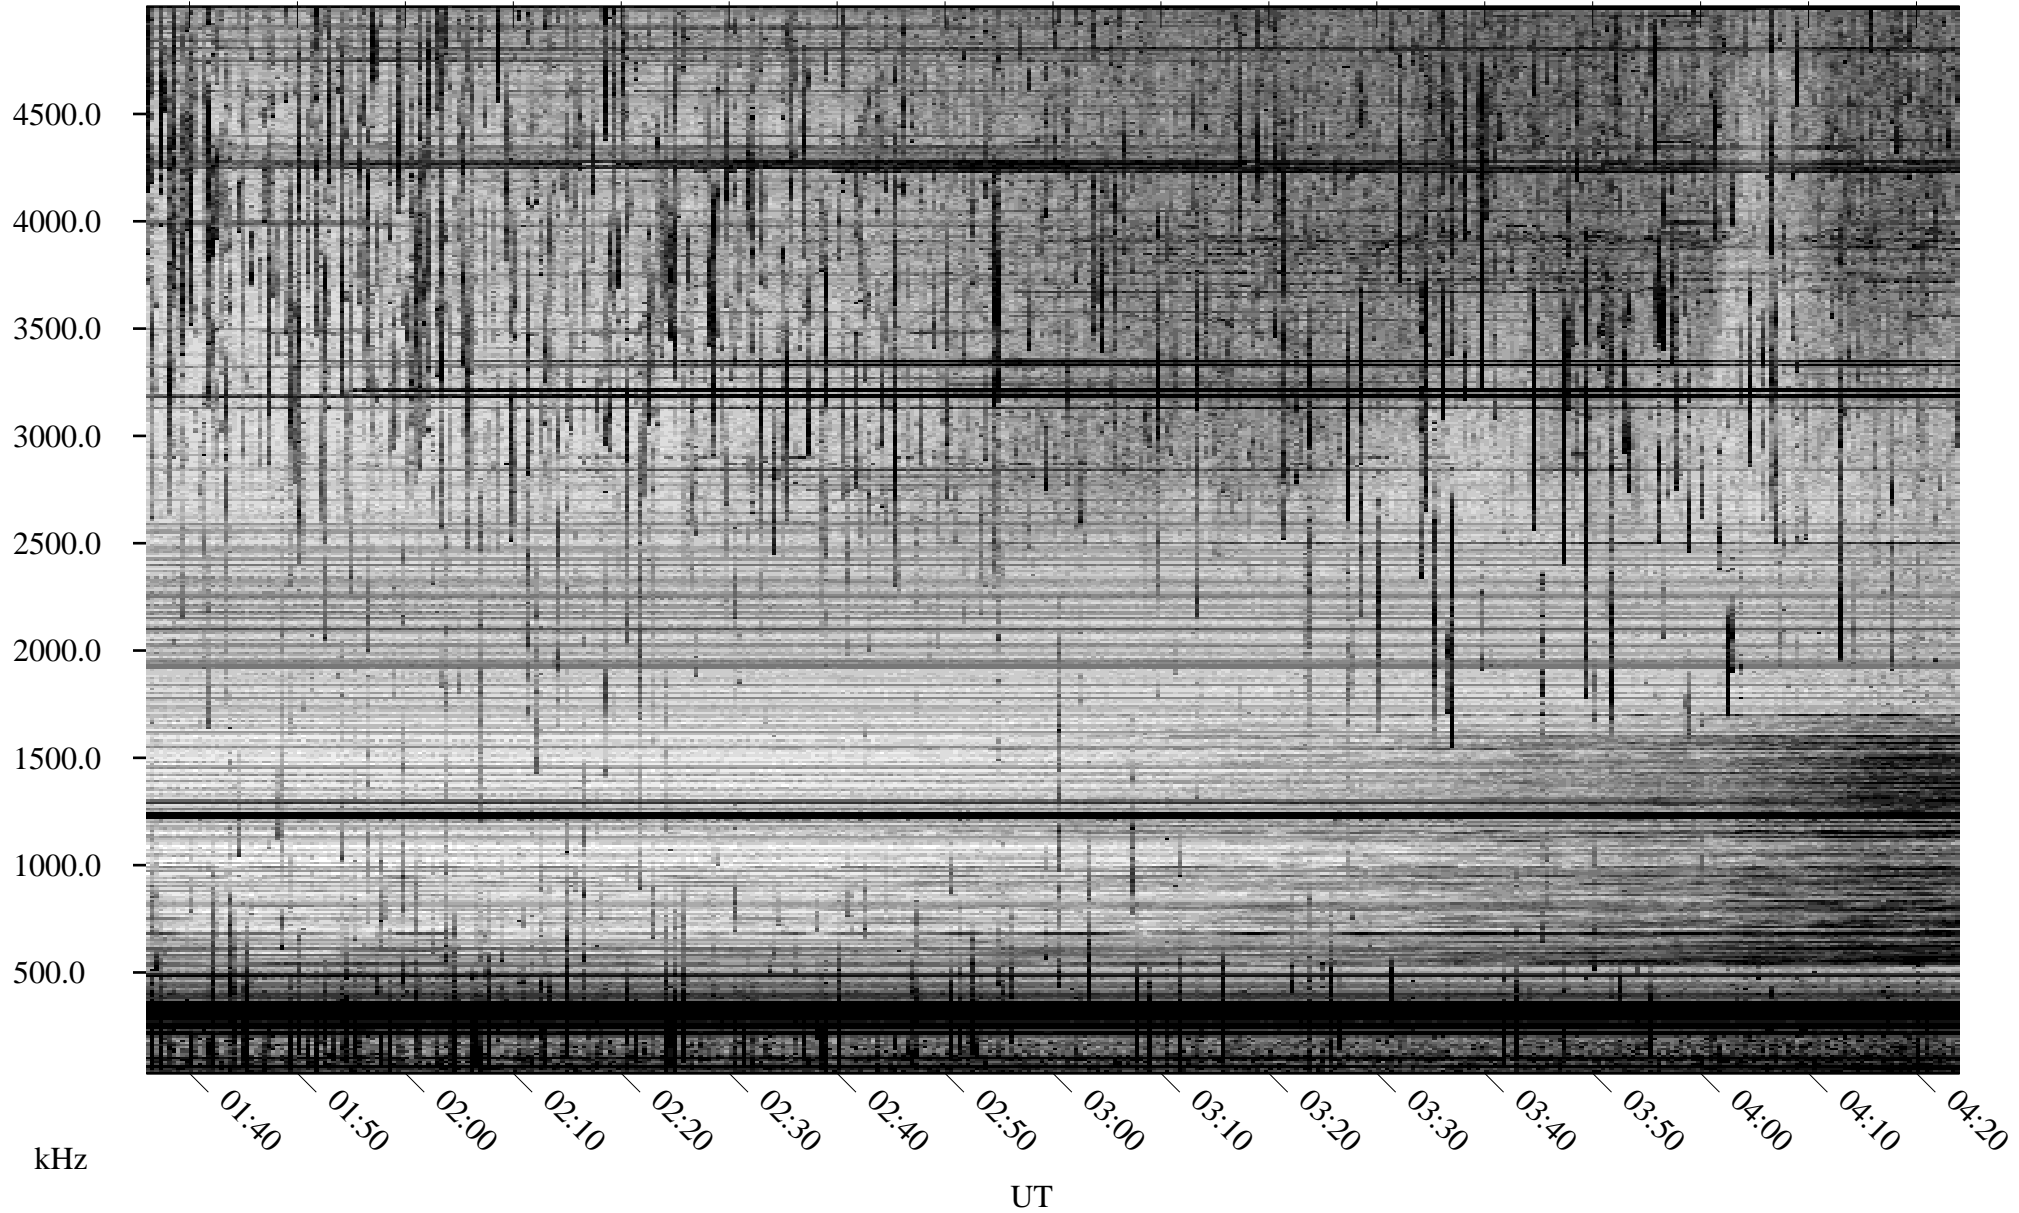

06/20/2008 Churchill, Manitoba

Linear Scale Black = 161 White = 15

ch08172l.r00SUm max_12

Page 1

06/20/2008 Churchill, Manitoba

Linear Scale Black = 161 White = 15

ch08172l.r00SUm max_12

Page 2

06/21/2008 Churchill, Manitoba

Linear Scale Black = 161 White = 15

ch08172l.r00SUm max_12

Page 3

06/21/2008 Churchill, Manitoba

Linear Scale Black = 161 White = 15

ch08172l.r00SUm max_12

Page 4

06/21/2008 Churchill, Manitoba

Linear Scale Black = 161 White = 15

ch08172l.r00SUm max_12

Page 5

06/21/2008 Churchill, Manitoba

Linear Scale Black = 161 White = 15

ch08172l.r00SUm max_12

Page 6

06/21/2008 Churchill, Manitoba

Linear Scale Black = 161 White = 15

ch08172l.r00SUm max_12

Page 7

06/21/2008 Churchill, Manitoba

Linear Scale Black = 161 White = 15

ch08172l.r00SUm max_12

Page 8