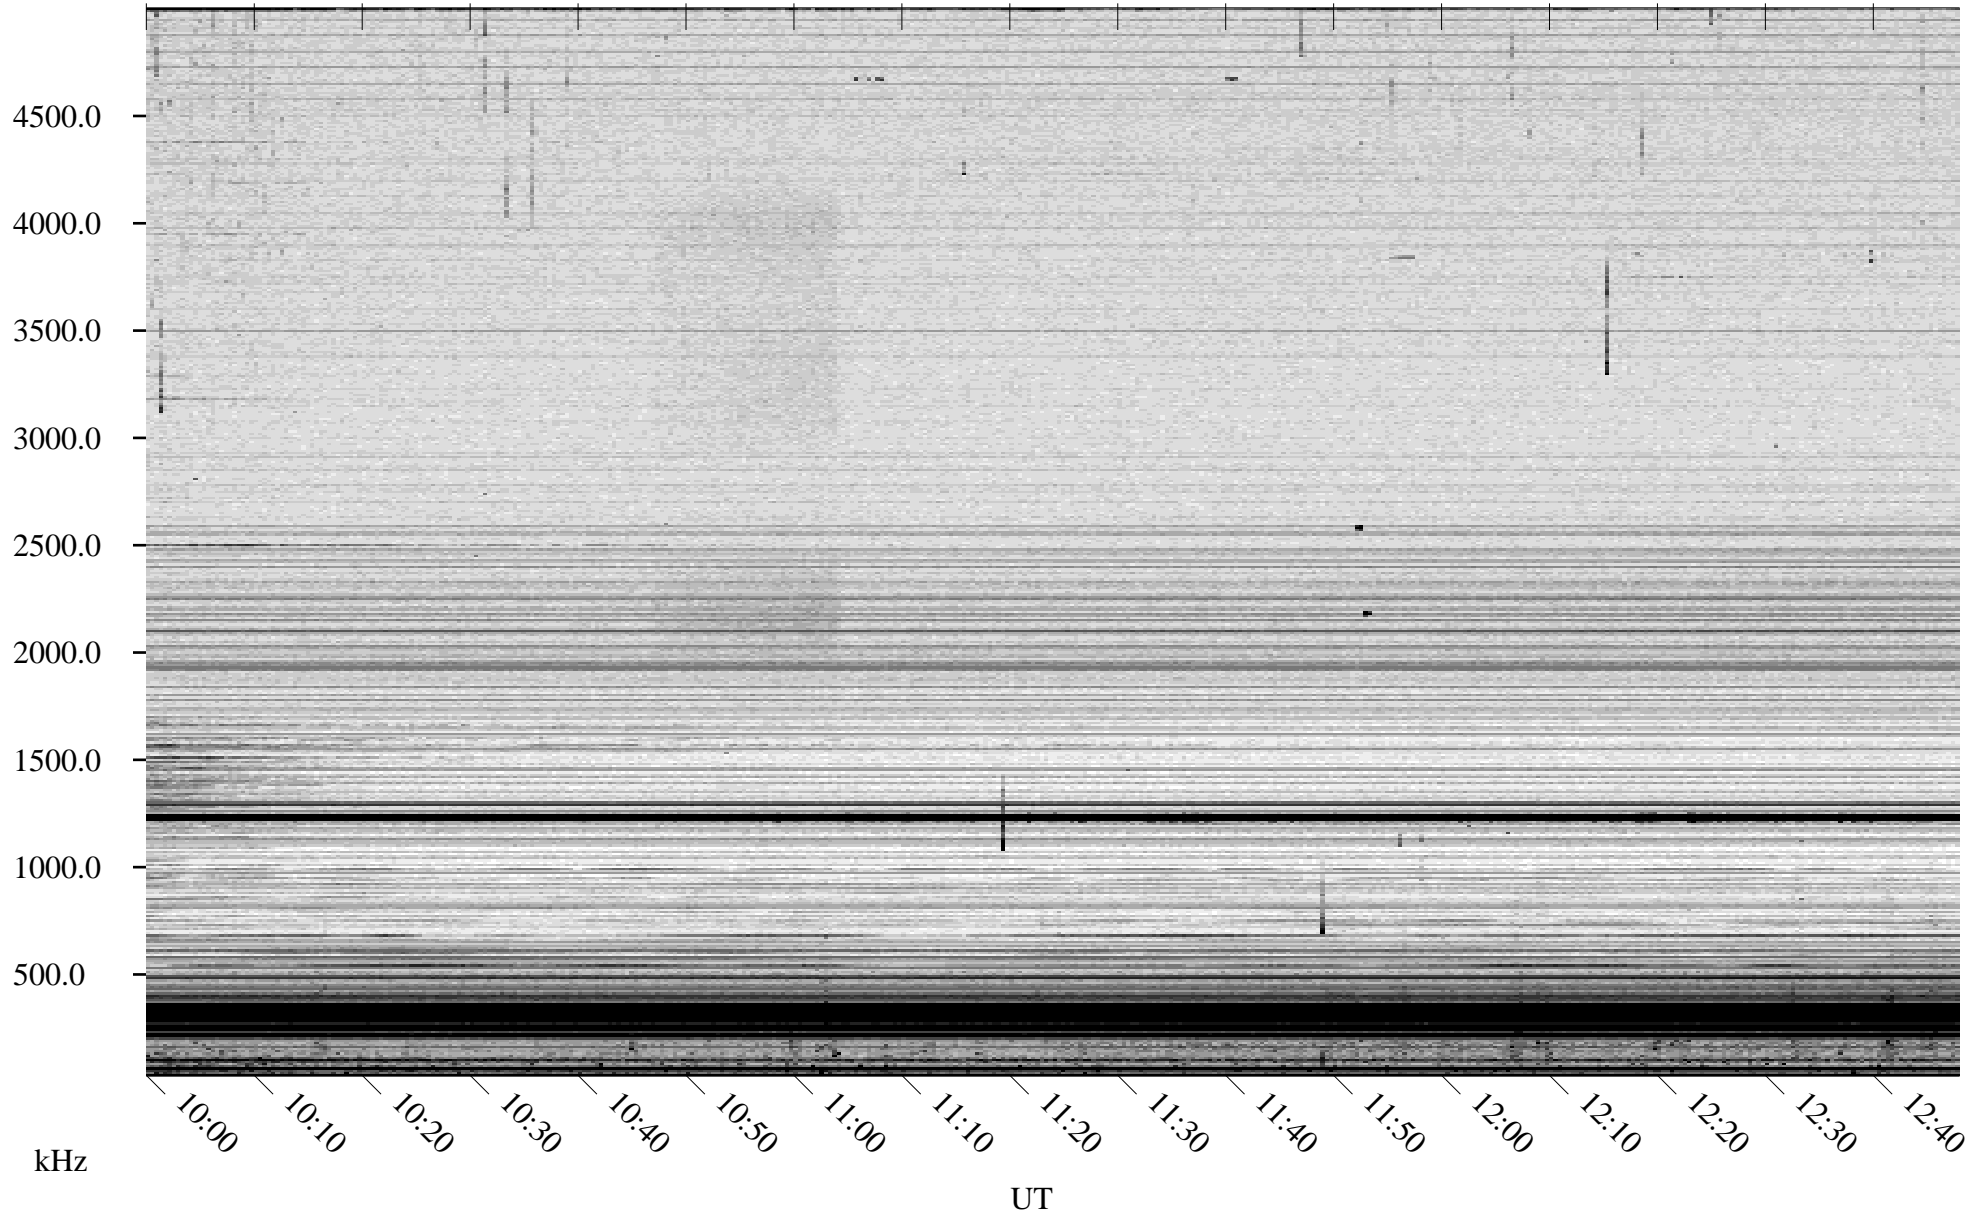

06/20/2008 Churchill, Manitoba

Linear Scale Black = 161 White = 15

ch08172l.r00SUm max_12

Page 1

06/20/2008 Churchill, Manitoba

Linear Scale Black = 161 White = 15

ch08172l.r00SUm max_12

Page 2

06/21/2008 Churchill, Manitoba

Linear Scale Black = 161 White = 15

ch08172l.r00SUm max_12

Page 3

06/21/2008 Churchill, Manitoba

Linear Scale Black = 161 White = 15

ch08172l.r00SUm max_12

Page 4

06/21/2008 Churchill, Manitoba

Linear Scale Black = 161 White = 15

ch08172l.r00SUm max_12

Page 5

06/21/2008 Churchill, Manitoba

Linear Scale Black = 161 White = 15

ch08172l.r00SUm max_12

Page 6

06/21/2008 Churchill, Manitoba

Linear Scale Black = 161 White = 15

ch08172l.r00SUm max_12

Page 7

06/21/2008 Churchill, Manitoba

Linear Scale Black = 161 White = 15

ch08172l.r00SUm max_12

Page 8