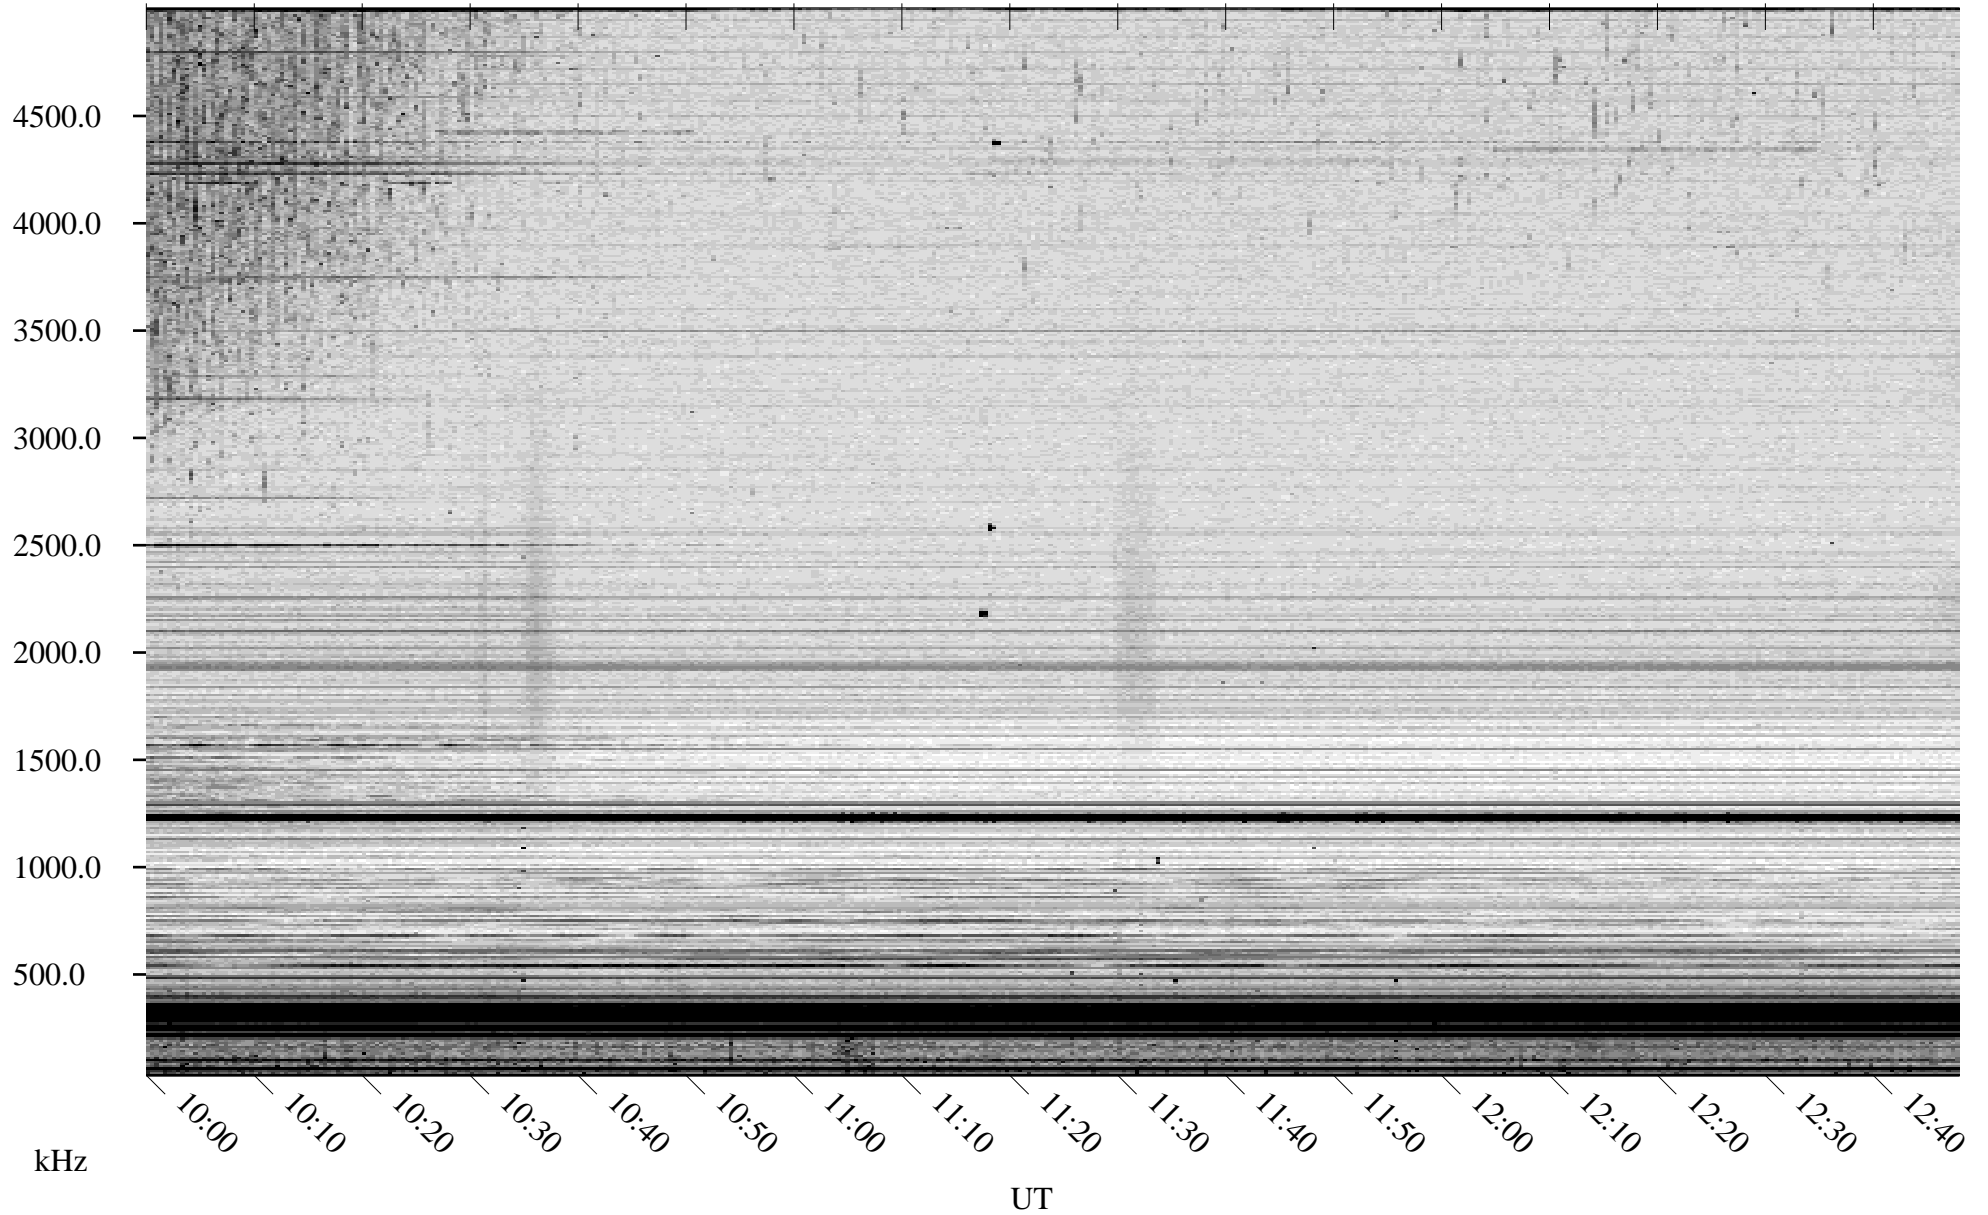

06/21/2008 Churchill, Manitoba

Linear Scale Black = 161 White = 15

ch08173l.r00SUm max_12

Page 1

06/21/2008 Churchill, Manitoba

Linear Scale Black = 161 White = 15

ch08173l.r00SUm max_12

Page 2

06/22/2008 Churchill, Manitoba

Linear Scale Black = 161 White = 15

ch08173l.r00SUm max_12

Page 3

06/22/2008 Churchill, Manitoba

Linear Scale Black = 161 White = 15

ch08173l.r00SUm max_12

Page 4

06/22/2008 Churchill, Manitoba

Linear Scale Black = 161 White = 15

ch08173l.r00SUm max_12

Page 5

06/22/2008 Churchill, Manitoba

Linear Scale Black = 161 White = 15

ch08173l.r00SUm max_12

Page 6

06/22/2008 Churchill, Manitoba

Linear Scale Black = 161 White = 15

ch08173l.r00SUm max_12

Page 7

06/22/2008 Churchill, Manitoba

Linear Scale Black = 161 White = 15

ch08173l.r00SUm max_12