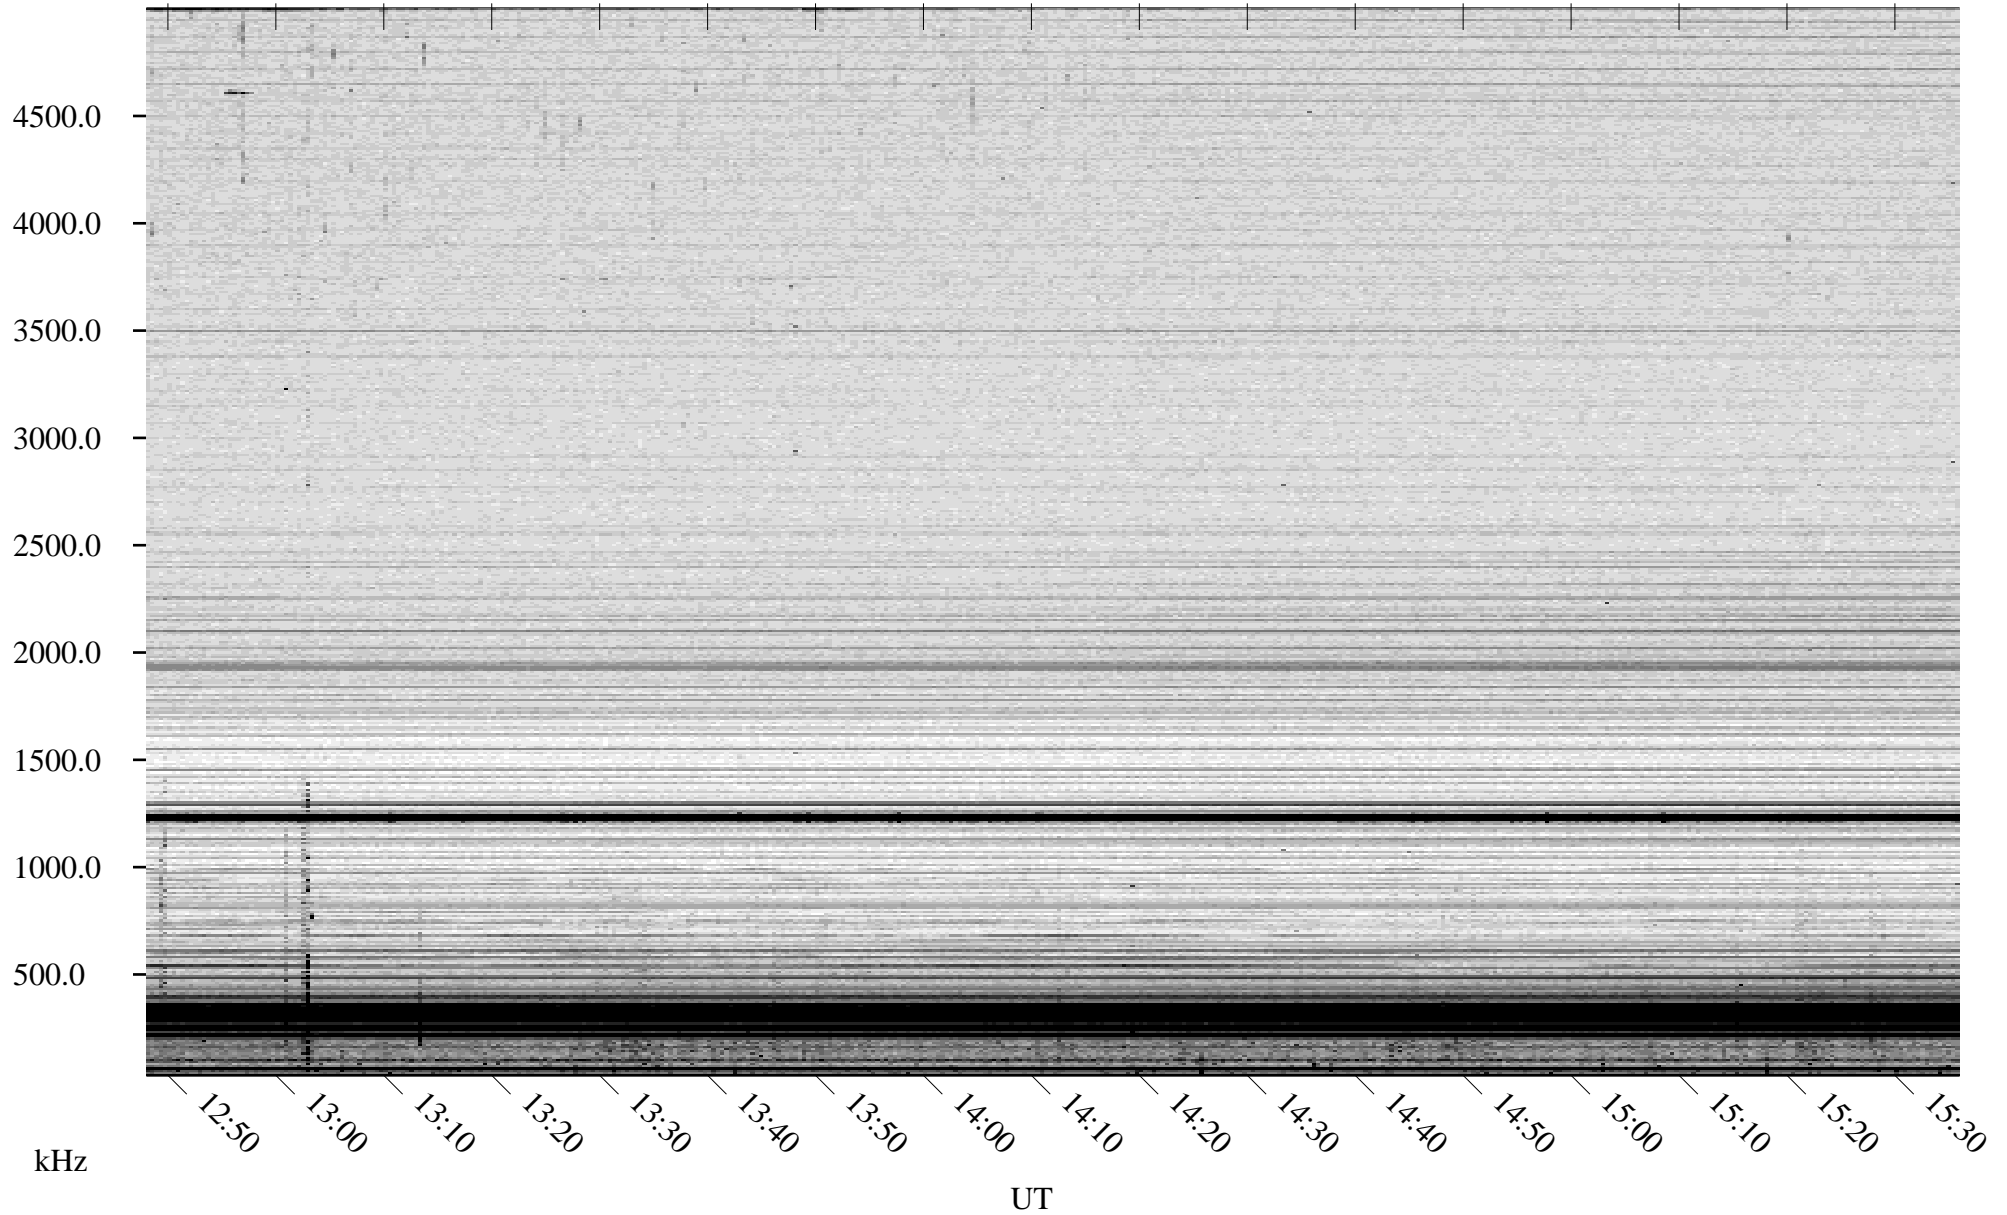

06/21/2008 Churchill, Manitoba

Linear Scale Black = 161 White = 15

ch08173l.r00SUm max_12

Page 1

06/21/2008 Churchill, Manitoba

Linear Scale Black = 161 White = 15

ch08173l.r00SUm max_12

Page 2

06/22/2008 Churchill, Manitoba

Linear Scale Black = 161 White = 15

ch08173l.r00SUm max_12

Page 3

06/22/2008 Churchill, Manitoba

Linear Scale Black = 161 White = 15

ch08173l.r00SUm max_12

Page 4

06/22/2008 Churchill, Manitoba

Linear Scale Black = 161 White = 15

ch08173l.r00SUm max_12

Page 5

06/22/2008 Churchill, Manitoba

Linear Scale Black = 161 White = 15

ch08173l.r00SUm max_12

Page 6

06/22/2008 Churchill, Manitoba

Linear Scale Black = 161 White = 15

ch08173l.r00SUm max_12

Page 7

06/22/2008 Churchill, Manitoba

Linear Scale Black = 161 White = 15

ch08173l.r00SUm max_12