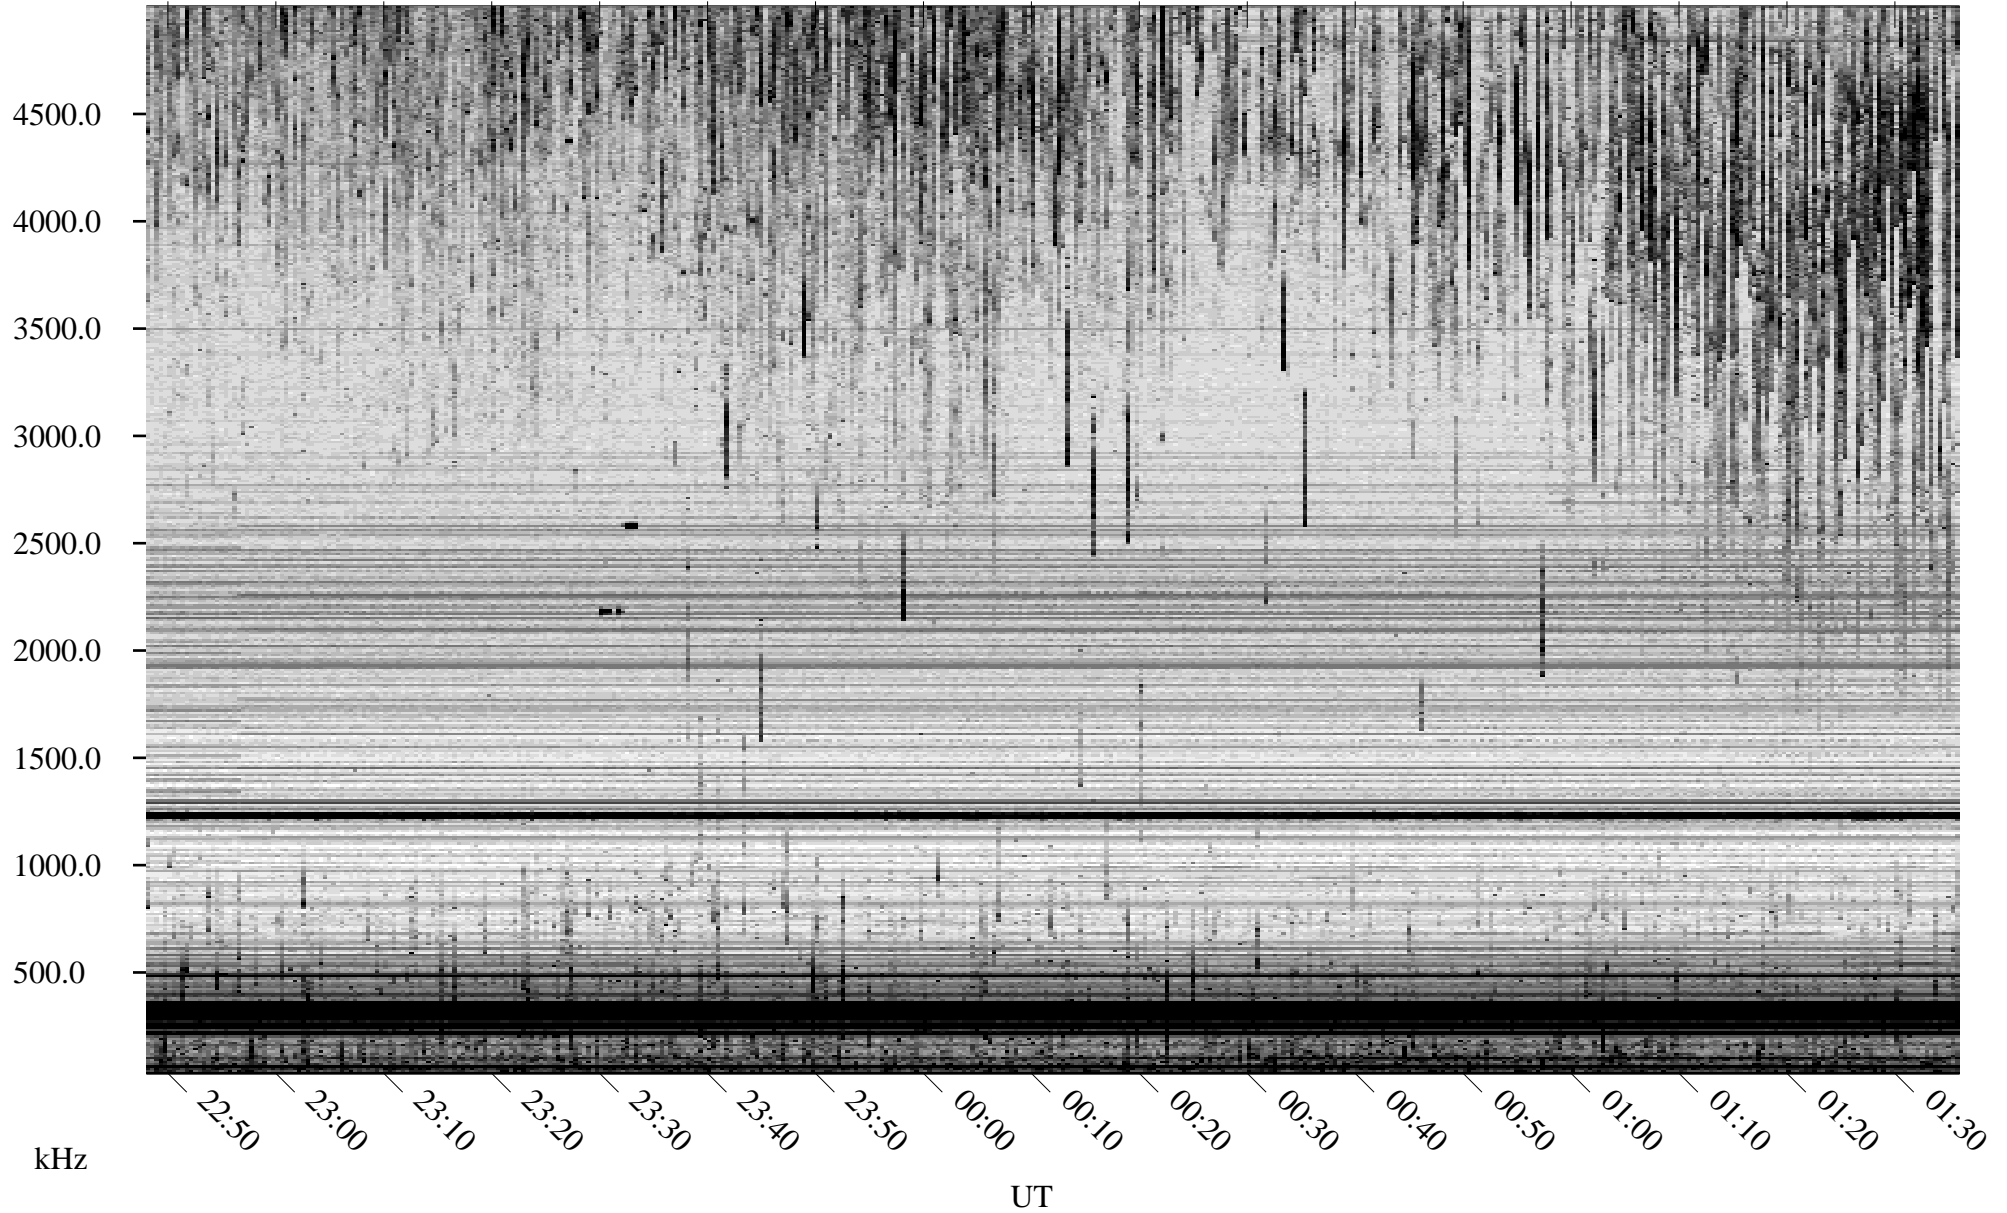

06/21/2008 Churchill, Manitoba

Linear Scale Black = 161 White = 15

ch08173l.r00SUm max_12

Page 1

06/21/2008 Churchill, Manitoba

Linear Scale Black = 161 White = 15

ch08173l.r00SUm max_12

Page 2

06/22/2008 Churchill, Manitoba

Linear Scale Black = 161 White = 15

ch08173l.r00SUm max_12

Page 3

06/22/2008 Churchill, Manitoba

Linear Scale Black = 161 White = 15

ch08173l.r00SUm max_12

Page 4

06/22/2008 Churchill, Manitoba

Linear Scale Black = 161 White = 15

ch08173l.r00SUm max_12

Page 5

06/22/2008 Churchill, Manitoba

Linear Scale Black = 161 White = 15

ch08173l.r00SUm max_12

Page 6

06/22/2008 Churchill, Manitoba

Linear Scale Black = 161 White = 15

ch08173l.r00SUm max_12

Page 7

06/22/2008 Churchill, Manitoba

Linear Scale Black = 161 White = 15

ch08173l.r00SUm max_12