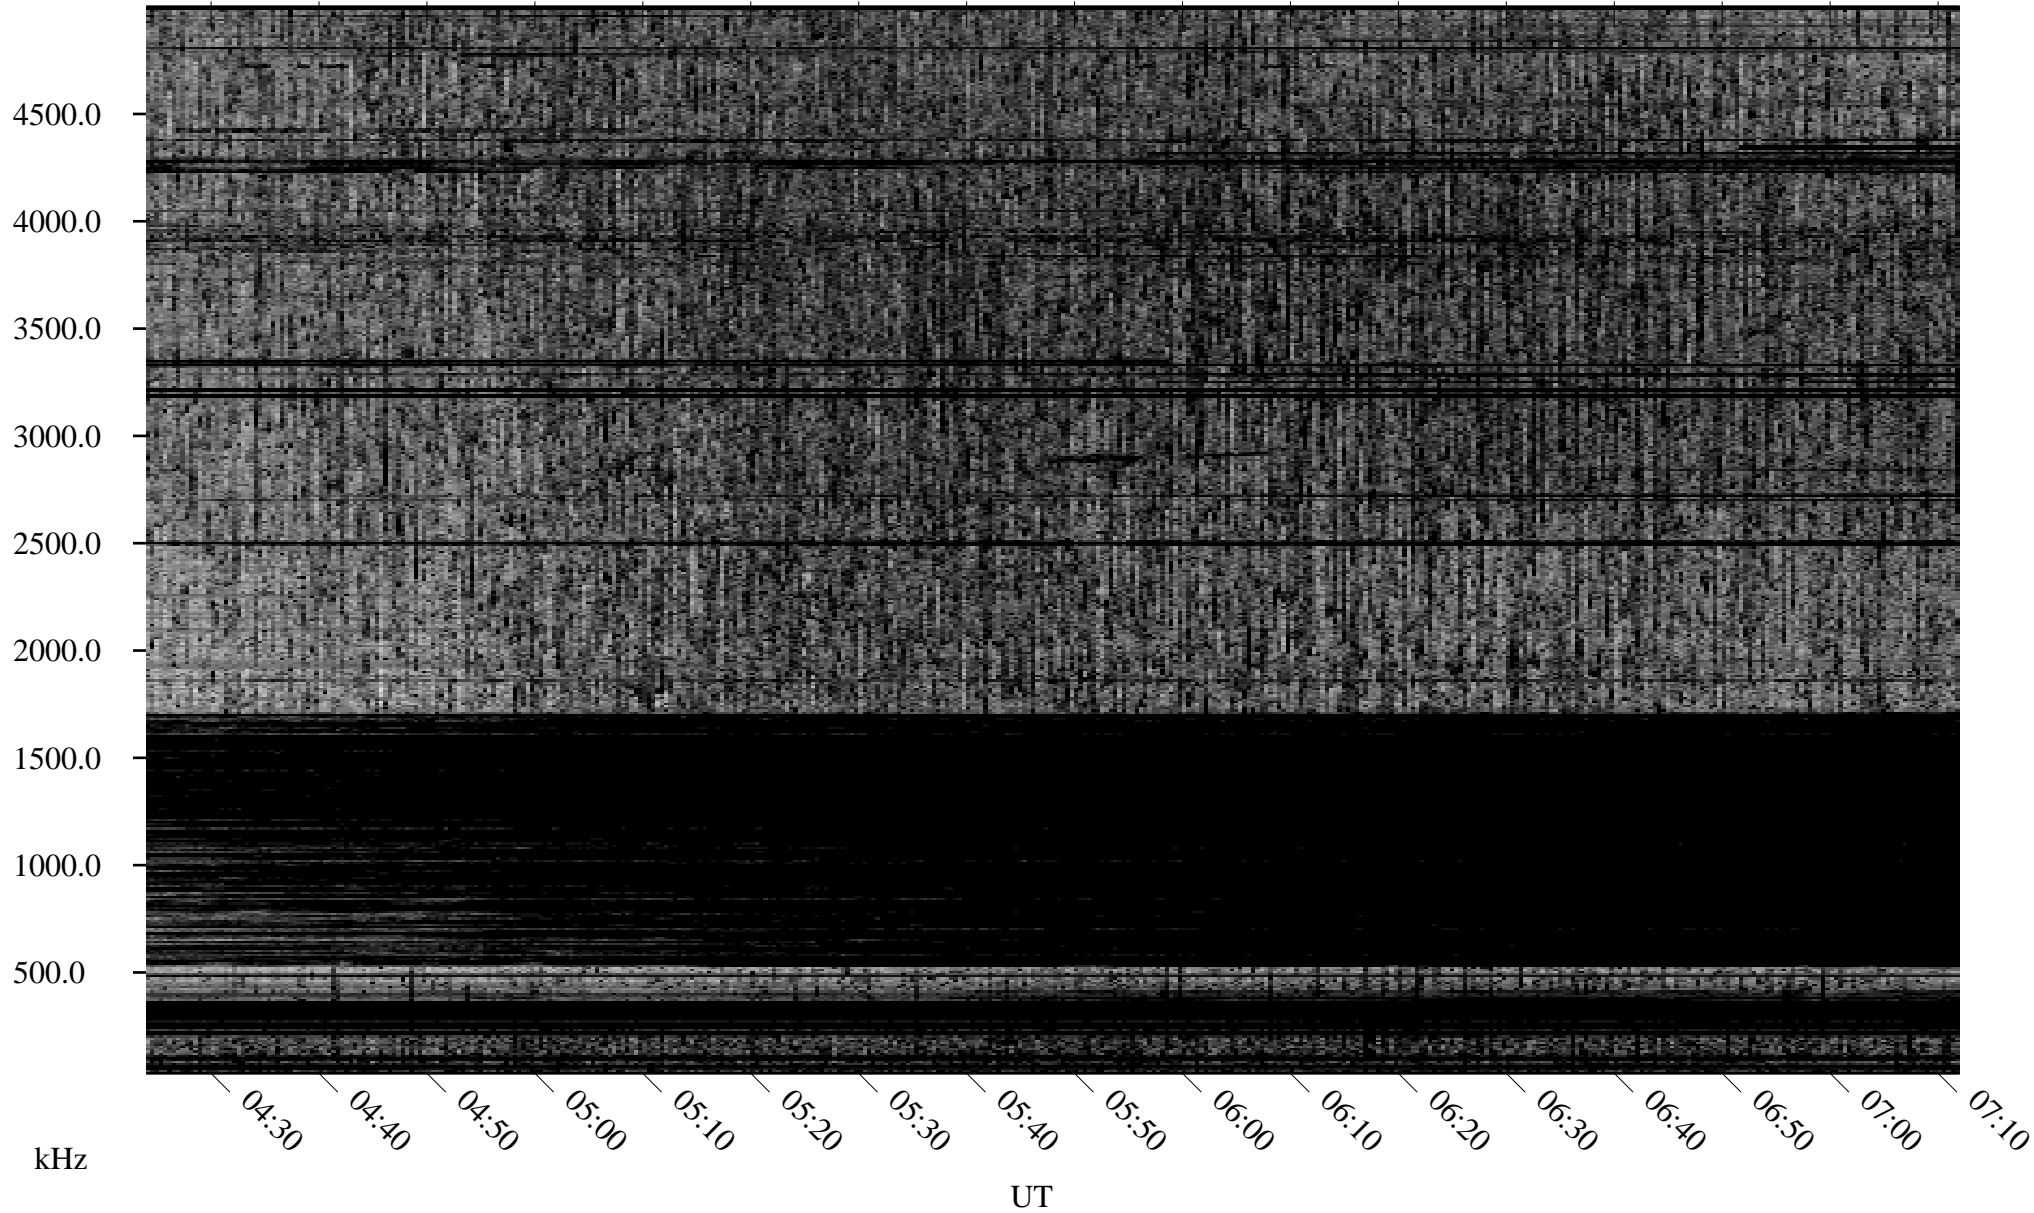

06/21/2008 Churchill, Manitoba

Linear Scale Black = 161 White = 15

ch08173l.r00SUm max_12

Page 1

06/21/2008 Churchill, Manitoba

Linear Scale Black = 161 White = 15

ch08173l.r00SUm max_12

Page 2

06/22/2008 Churchill, Manitoba

Linear Scale Black = 161 White = 15

ch08173l.r00SUm max_12

Page 3

06/22/2008 Churchill, Manitoba

Linear Scale Black = 161 White = 15

ch08173l.r00SUm max_12

Page 4

06/22/2008 Churchill, Manitoba

Linear Scale Black = 161 White = 15

ch08173l.r00SUm max_12

Page 5

06/22/2008 Churchill, Manitoba

Linear Scale Black = 161 White = 15

ch08173l.r00SUm max_12

Page 6

06/22/2008 Churchill, Manitoba

Linear Scale Black = 161 White = 15

ch08173l.r00SUm max_12

Page 7

06/22/2008 Churchill, Manitoba

Linear Scale Black = 161 White = 15

ch08173l.r00SUm max_12