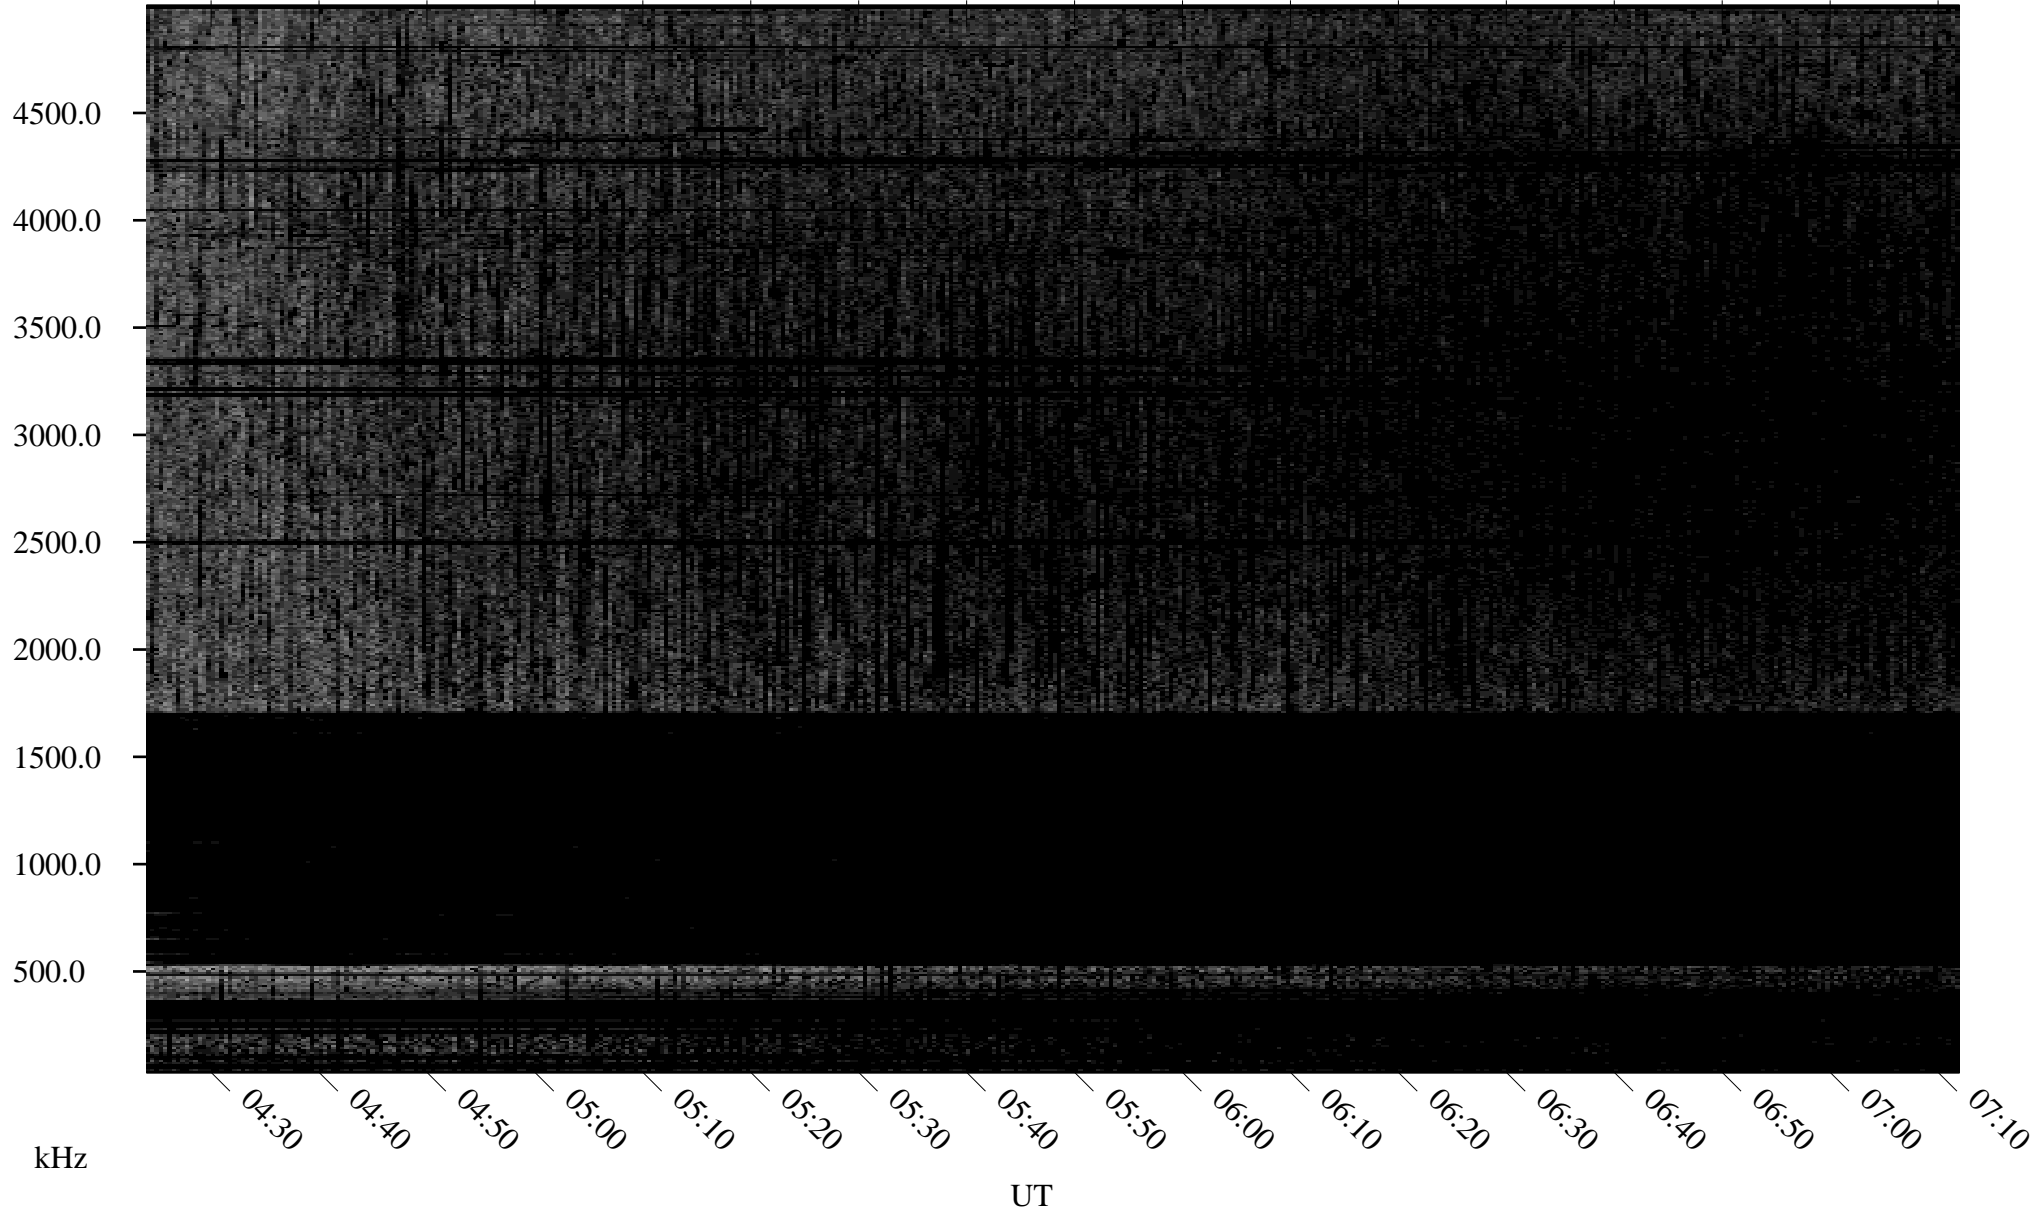

06/22/2008 Churchill, Manitoba

Linear Scale Black = 161 White = 15

ch08174l.r00SUm max_12

Page 1

06/22/2008 Churchill, Manitoba

Linear Scale Black = 161 White = 15

ch08174l.r00SUm max_12

Page 2

06/23/2008 Churchill, Manitoba

Linear Scale Black = 161 White = 15

ch08174l.r00SUm max_12

Page 3

06/23/2008 Churchill, Manitoba

Linear Scale Black = 161 White = 15

ch08174l.r00SUm max_12

Page 4

06/23/2008 Churchill, Manitoba

Linear Scale Black = 161 White = 15

ch08174l.r00SUm max_12

Page 5

06/23/2008 Churchill, Manitoba

Linear Scale Black = 161 White = 15

ch08174l.r00SUm max_12

Page 6

06/23/2008 Churchill, Manitoba

Linear Scale Black = 161 White = 15

ch08174l.r00SUm max_12

Page 7

06/23/2008 Churchill, Manitoba

Linear Scale Black = 161 White = 15

ch08174l.r00SUm max_12

Page 8