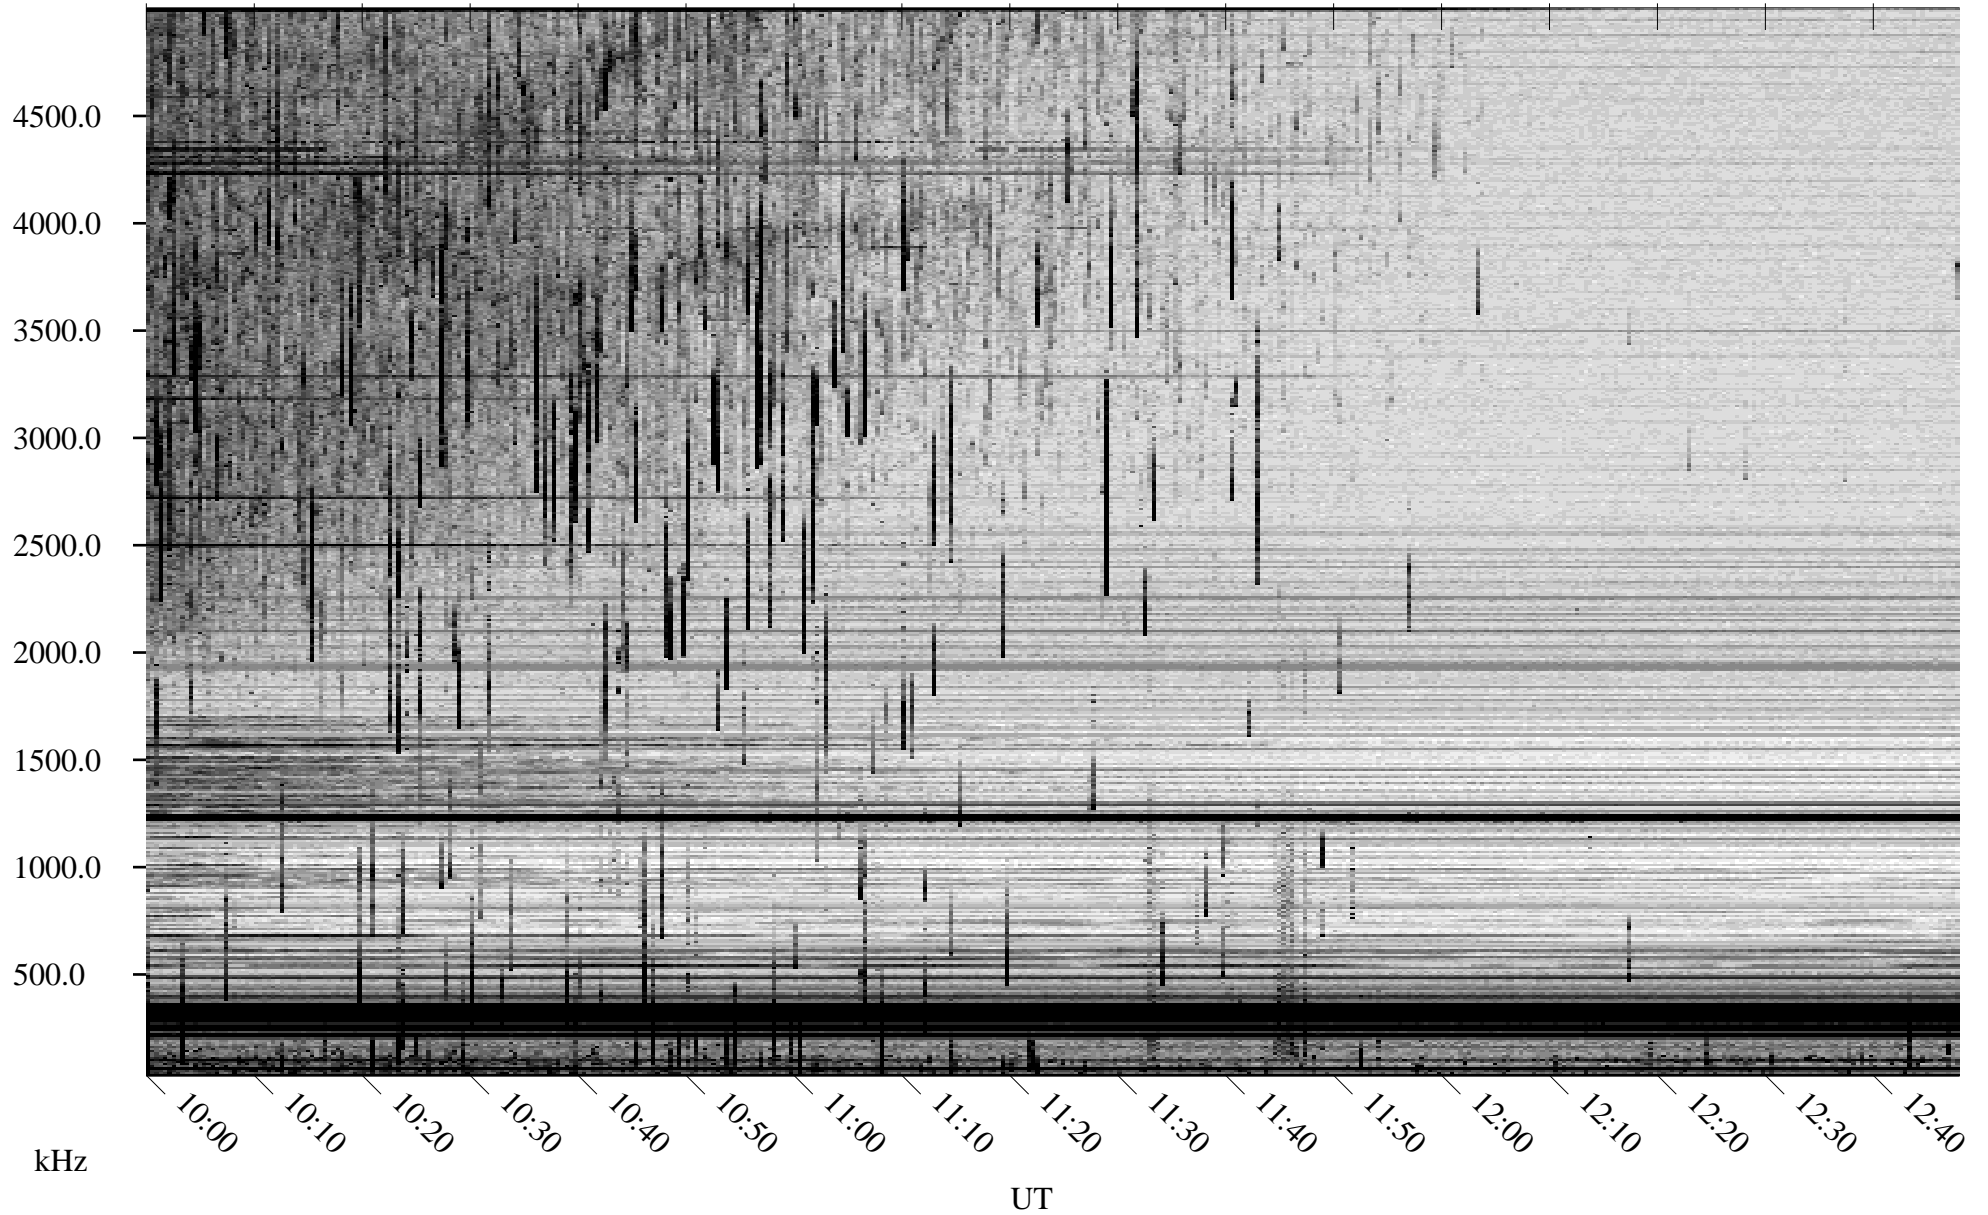

06/22/2008 Churchill, Manitoba

Linear Scale Black = 161 White = 15

ch08174l.r00SUm max_12

Page 1

06/22/2008 Churchill, Manitoba

Linear Scale Black = 161 White = 15

ch08174l.r00SUm max_12

Page 2

06/23/2008 Churchill, Manitoba

Linear Scale Black = 161 White = 15

ch08174l.r00SUm max_12

Page 3

06/23/2008 Churchill, Manitoba

Linear Scale Black = 161 White = 15

ch08174l.r00SUm max_12

Page 4

06/23/2008 Churchill, Manitoba

Linear Scale Black = 161 White = 15

ch08174l.r00SUm max_12

Page 5

06/23/2008 Churchill, Manitoba

Linear Scale Black = 161 White = 15

ch08174l.r00SUm max_12

Page 6

06/23/2008 Churchill, Manitoba

Linear Scale Black = 161 White = 15

ch08174l.r00SUm max_12

Page 7

06/23/2008 Churchill, Manitoba

Linear Scale Black = 161 White = 15

ch08174l.r00SUm max_12

Page 8