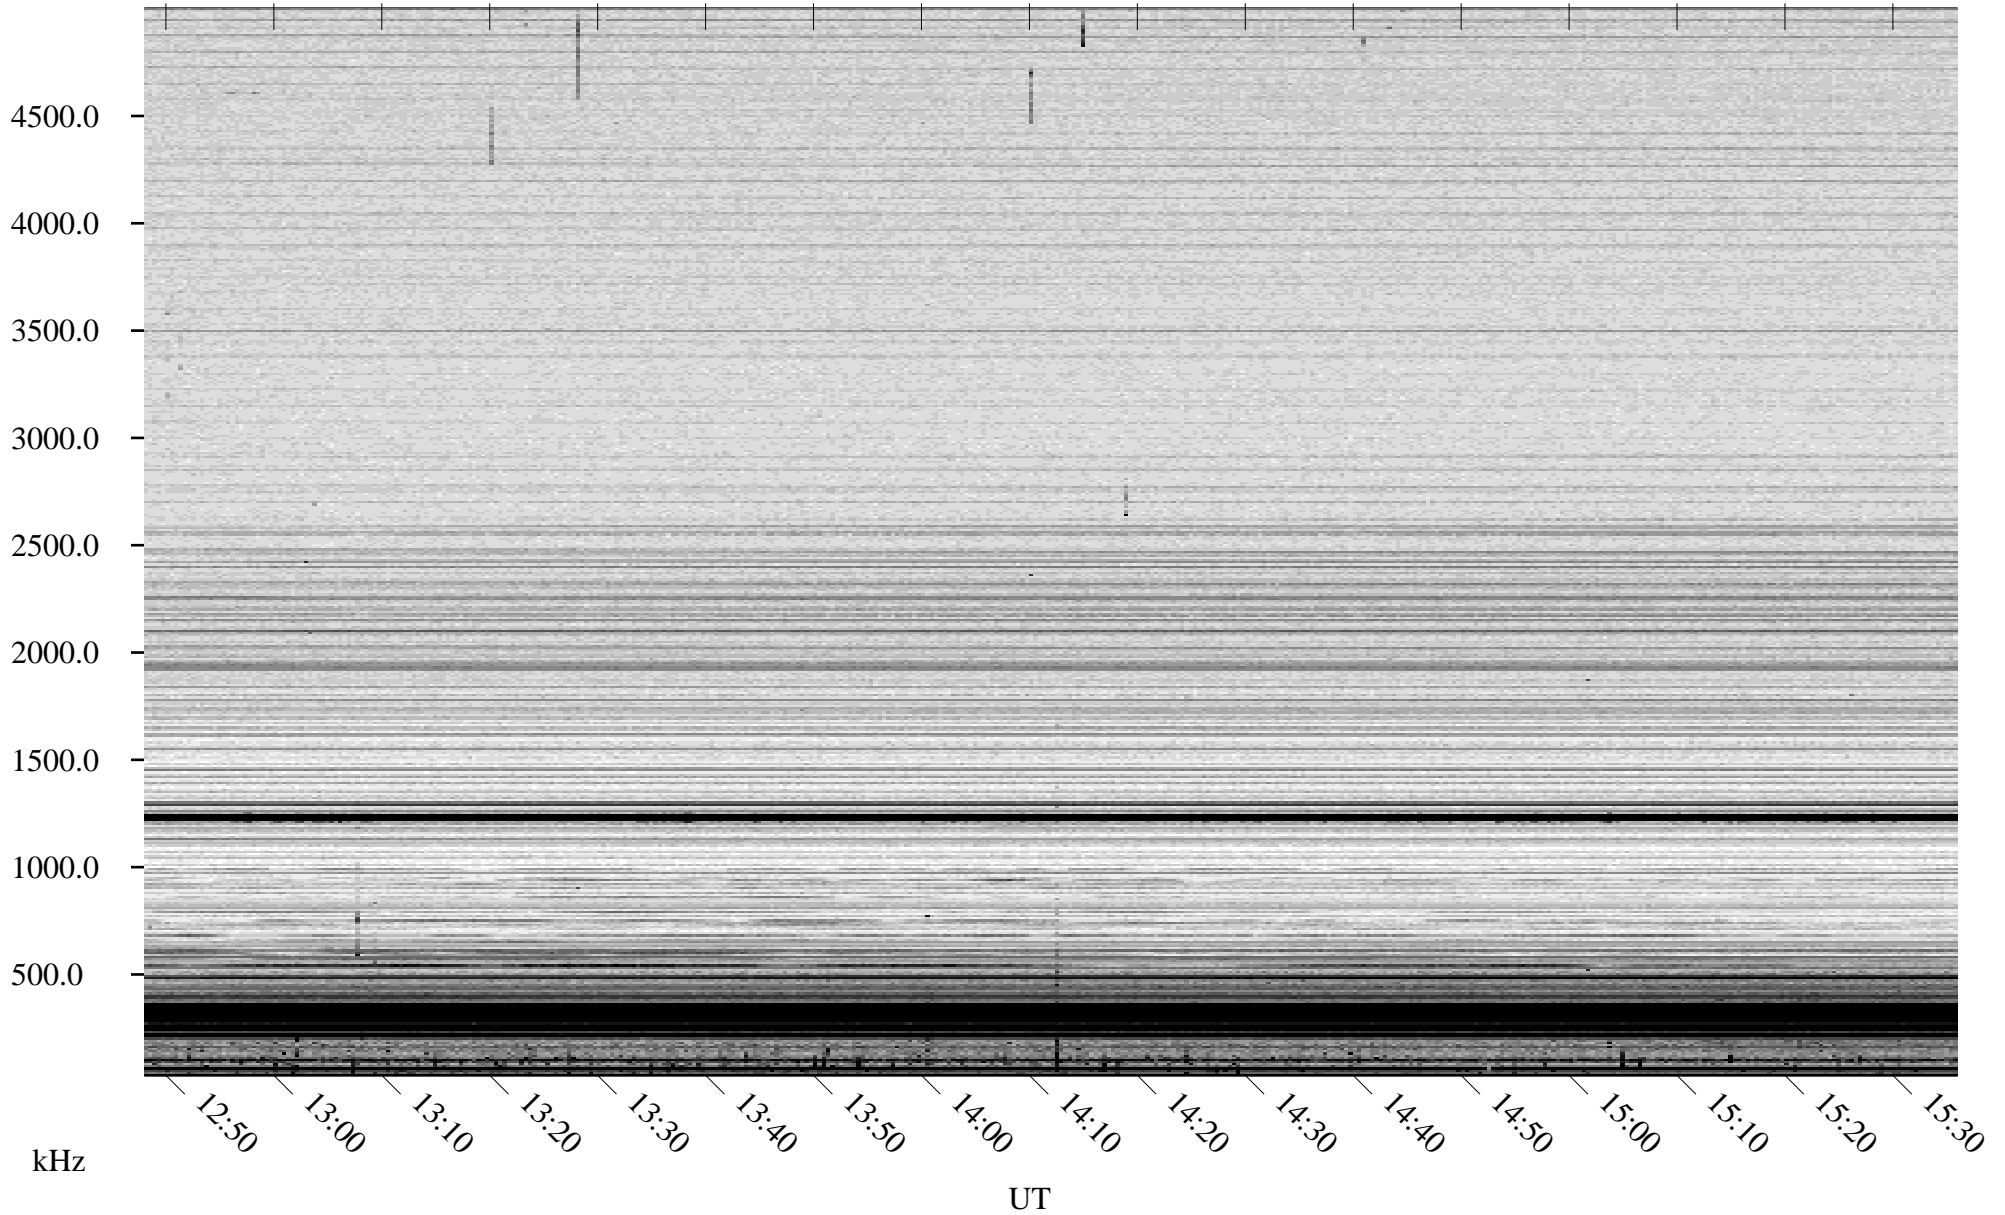

06/22/2008 Churchill, Manitoba

Linear Scale Black = 161 White = 15

ch08174l.r00SUm max_12

Page 1

06/22/2008 Churchill, Manitoba

Linear Scale Black = 161 White = 15

ch08174l.r00SUm max_12

Page 2

06/23/2008 Churchill, Manitoba

Linear Scale Black = 161 White = 15

ch08174l.r00SUm max_12

Page 3

06/23/2008 Churchill, Manitoba

Linear Scale Black = 161 White = 15

ch08174l.r00SUm max_12

Page 4

06/23/2008 Churchill, Manitoba

Linear Scale Black = 161 White = 15

ch08174l.r00SUm max_12

Page 5

06/23/2008 Churchill, Manitoba

Linear Scale Black = 161 White = 15

ch08174l.r00SUm max_12

Page 6

06/23/2008 Churchill, Manitoba

Linear Scale Black = 161 White = 15

ch08174l.r00SUm max_12

Page 7

06/23/2008 Churchill, Manitoba

Linear Scale Black = 161 White = 15

ch08174l.r00SUm max_12

Page 8