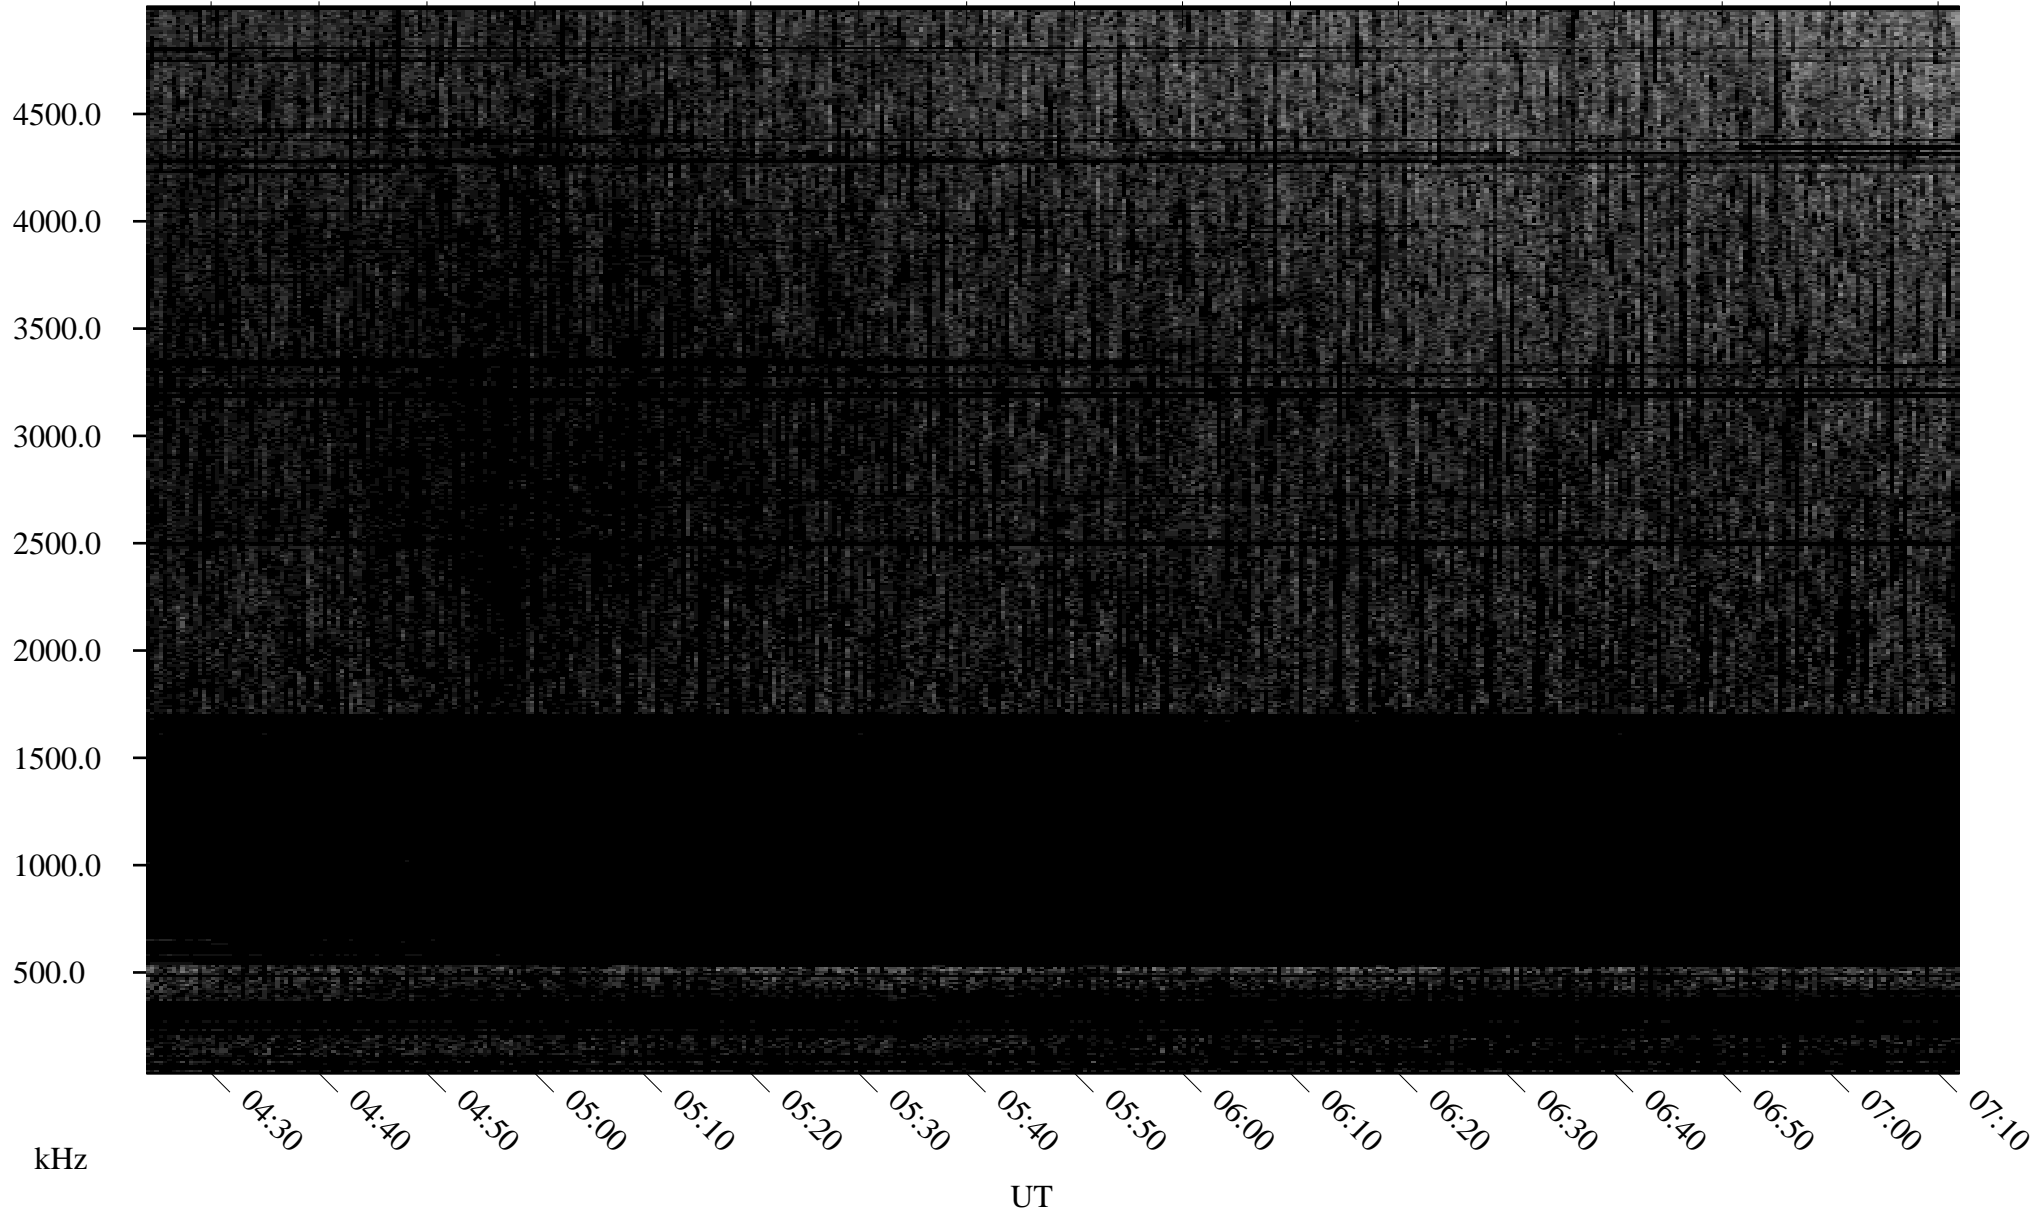

06/23/2008 Churchill, Manitoba

Linear Scale Black = 161 White = 15

ch081751.r00SUm max_12

Page 1

06/23/2008 Churchill, Manitoba

Linear Scale Black = 161 White = 15

ch081751.r00SUm max_12

Page 2

06/24/2008 Churchill, Manitoba

Linear Scale Black = 161 White = 15

ch081751.r00SUm max_12

Page 3

06/24/2008 Churchill, Manitoba

Linear Scale Black = 161 White = 15

ch081751.r00SUm max_12

Page 4

06/24/2008 Churchill, Manitoba

Linear Scale Black = 161 White = 15

ch081751.r00SUm max_12

Page 5

06/24/2008 Churchill, Manitoba

Linear Scale Black = 161 White = 15

ch081751.r00SUm max_12

Page 6

06/24/2008 Churchill, Manitoba

Linear Scale Black = 161 White = 15

ch081751.r00SUm max_12

Page 7

06/24/2008 Churchill, Manitoba

Linear Scale Black = 161 White = 15

ch081751.r00SUm max_12

Page 8