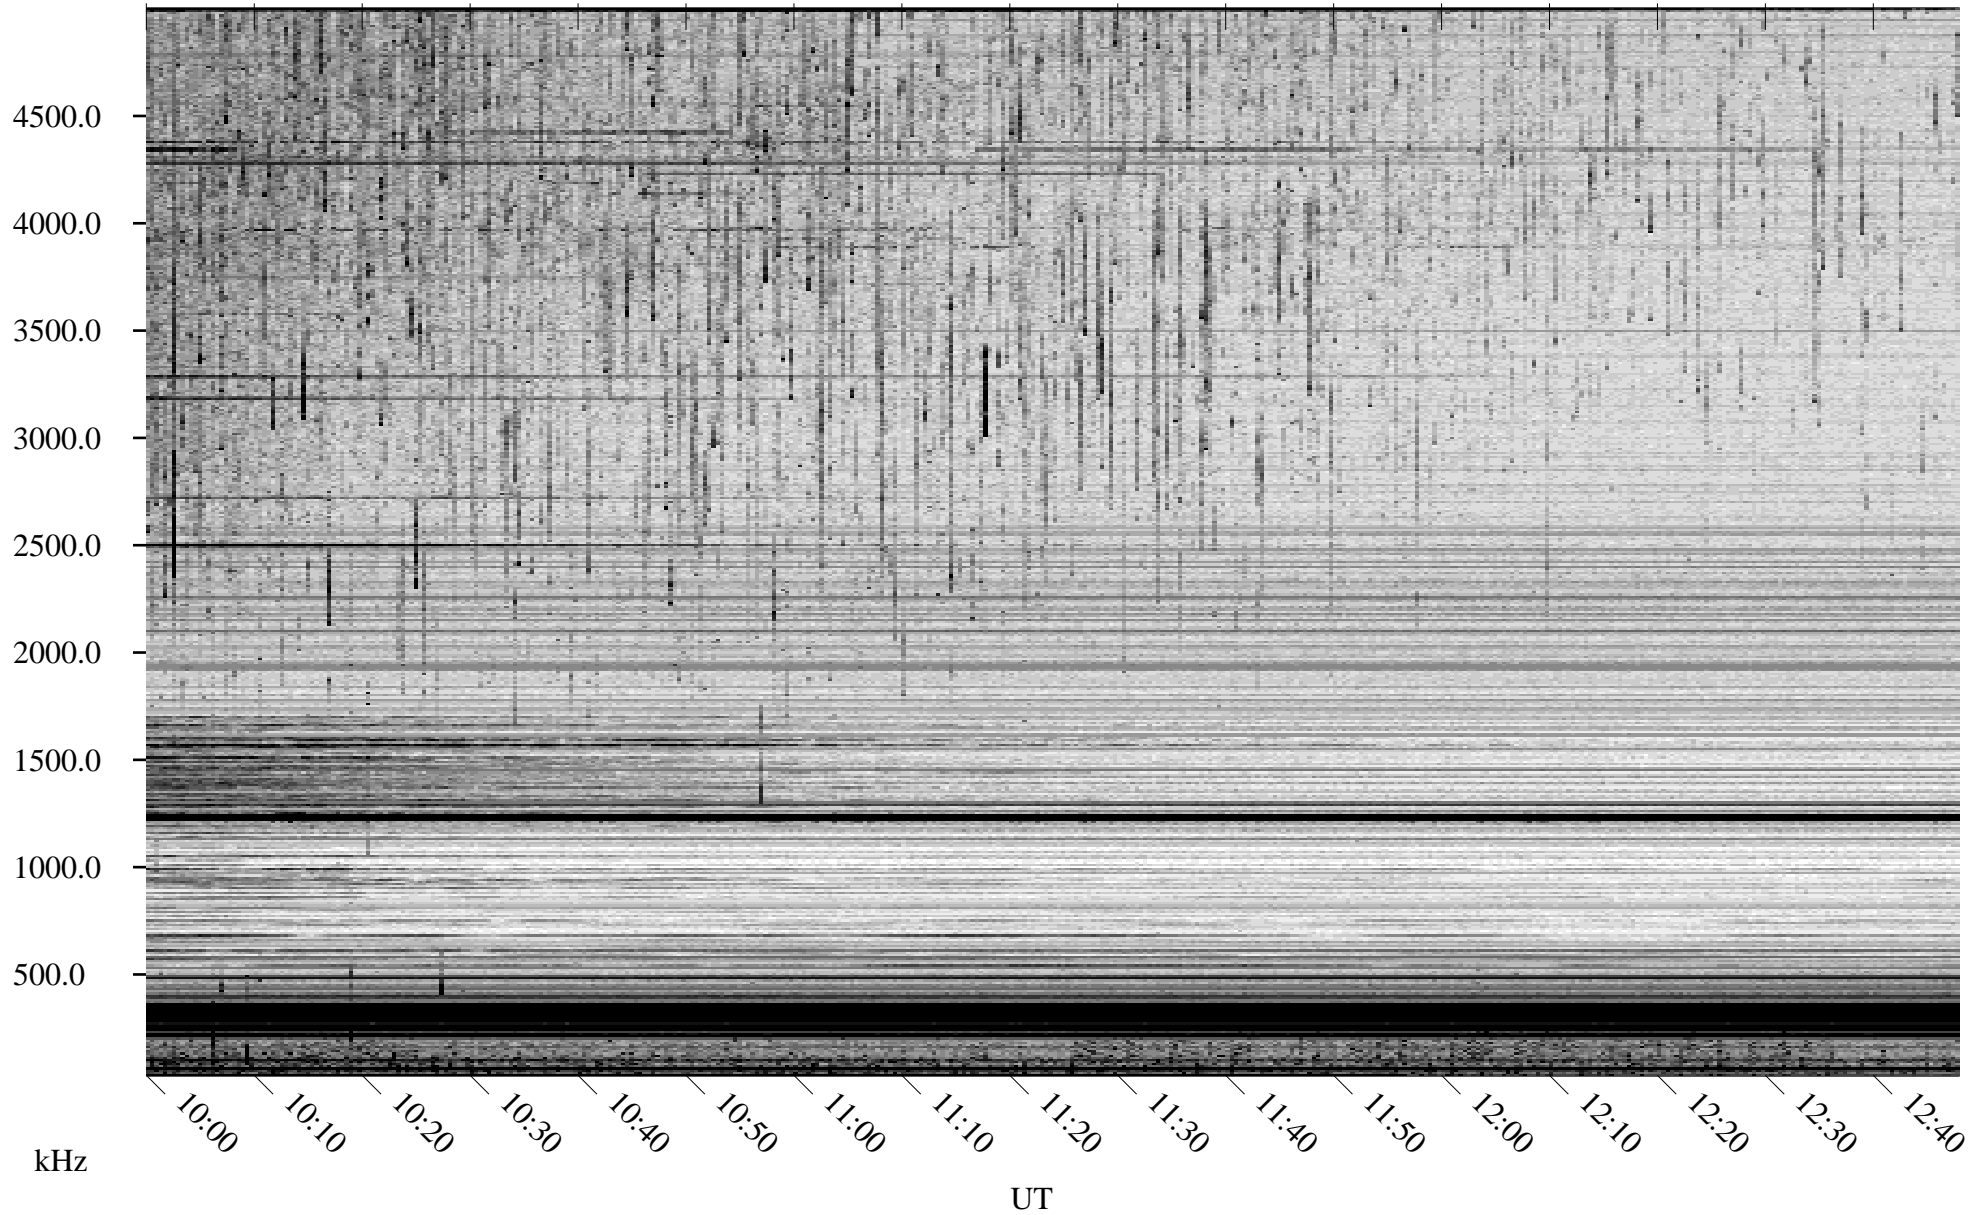

06/23/2008 Churchill, Manitoba

Linear Scale Black = 161 White = 15

ch081751.r00SUm max_12

Page 1

06/23/2008 Churchill, Manitoba

Linear Scale Black = 161 White = 15

ch081751.r00SUm max_12

Page 2

06/24/2008 Churchill, Manitoba

Linear Scale Black = 161 White = 15

ch081751.r00SUm max_12

Page 3

06/24/2008 Churchill, Manitoba

Linear Scale Black = 161 White = 15

ch081751.r00SUm max_12

Page 4

06/24/2008 Churchill, Manitoba

Linear Scale Black = 161 White = 15

ch081751.r00SUm max_12

Page 5

06/24/2008 Churchill, Manitoba

Linear Scale Black = 161 White = 15

ch081751.r00SUm max_12

Page 6

06/24/2008 Churchill, Manitoba

Linear Scale Black = 161 White = 15

ch081751.r00SUm max_12

Page 7

06/24/2008 Churchill, Manitoba

Linear Scale Black = 161 White = 15

ch081751.r00SUm max_12

Page 8