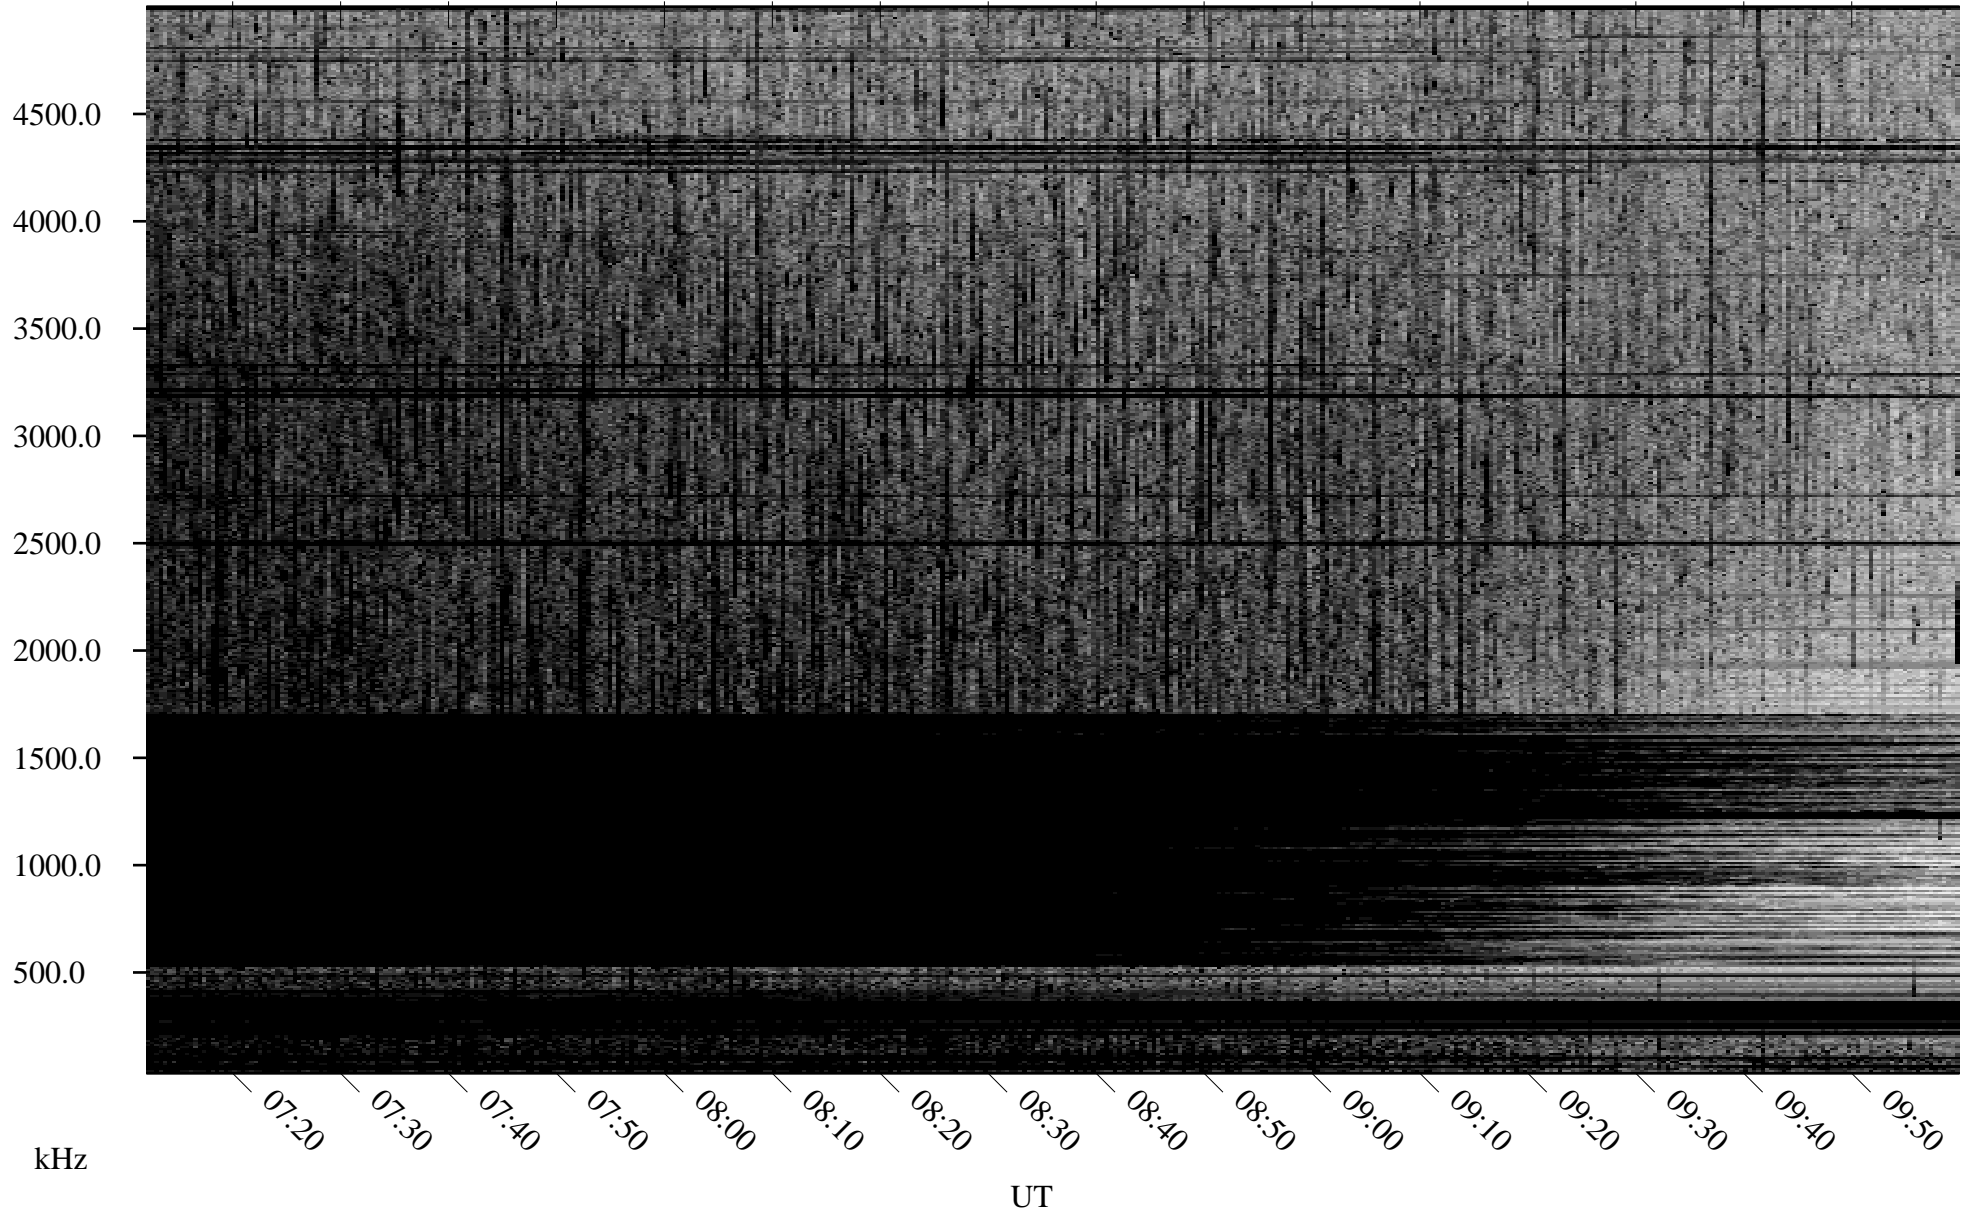

06/23/2008 Churchill, Manitoba

Linear Scale Black = 161 White = 15

ch081751.r00SUm max_12

Page 1

06/23/2008 Churchill, Manitoba

Linear Scale Black = 161 White = 15

ch081751.r00SUm max_12

Page 2

06/24/2008 Churchill, Manitoba

Linear Scale Black = 161 White = 15

ch081751.r00SUm max_12

Page 3

06/24/2008 Churchill, Manitoba

Linear Scale Black = 161 White = 15

ch081751.r00SUm max_12

Page 4

06/24/2008 Churchill, Manitoba

Linear Scale Black = 161 White = 15

ch081751.r00SUm max_12

Page 5

06/24/2008 Churchill, Manitoba

Linear Scale Black = 161 White = 15

ch081751.r00SUm max_12

Page 6

06/24/2008 Churchill, Manitoba

Linear Scale Black = 161 White = 15

ch081751.r00SUm max_12

Page 7

06/24/2008 Churchill, Manitoba

Linear Scale Black = 161 White = 15

ch081751.r00SUm max_12

Page 8