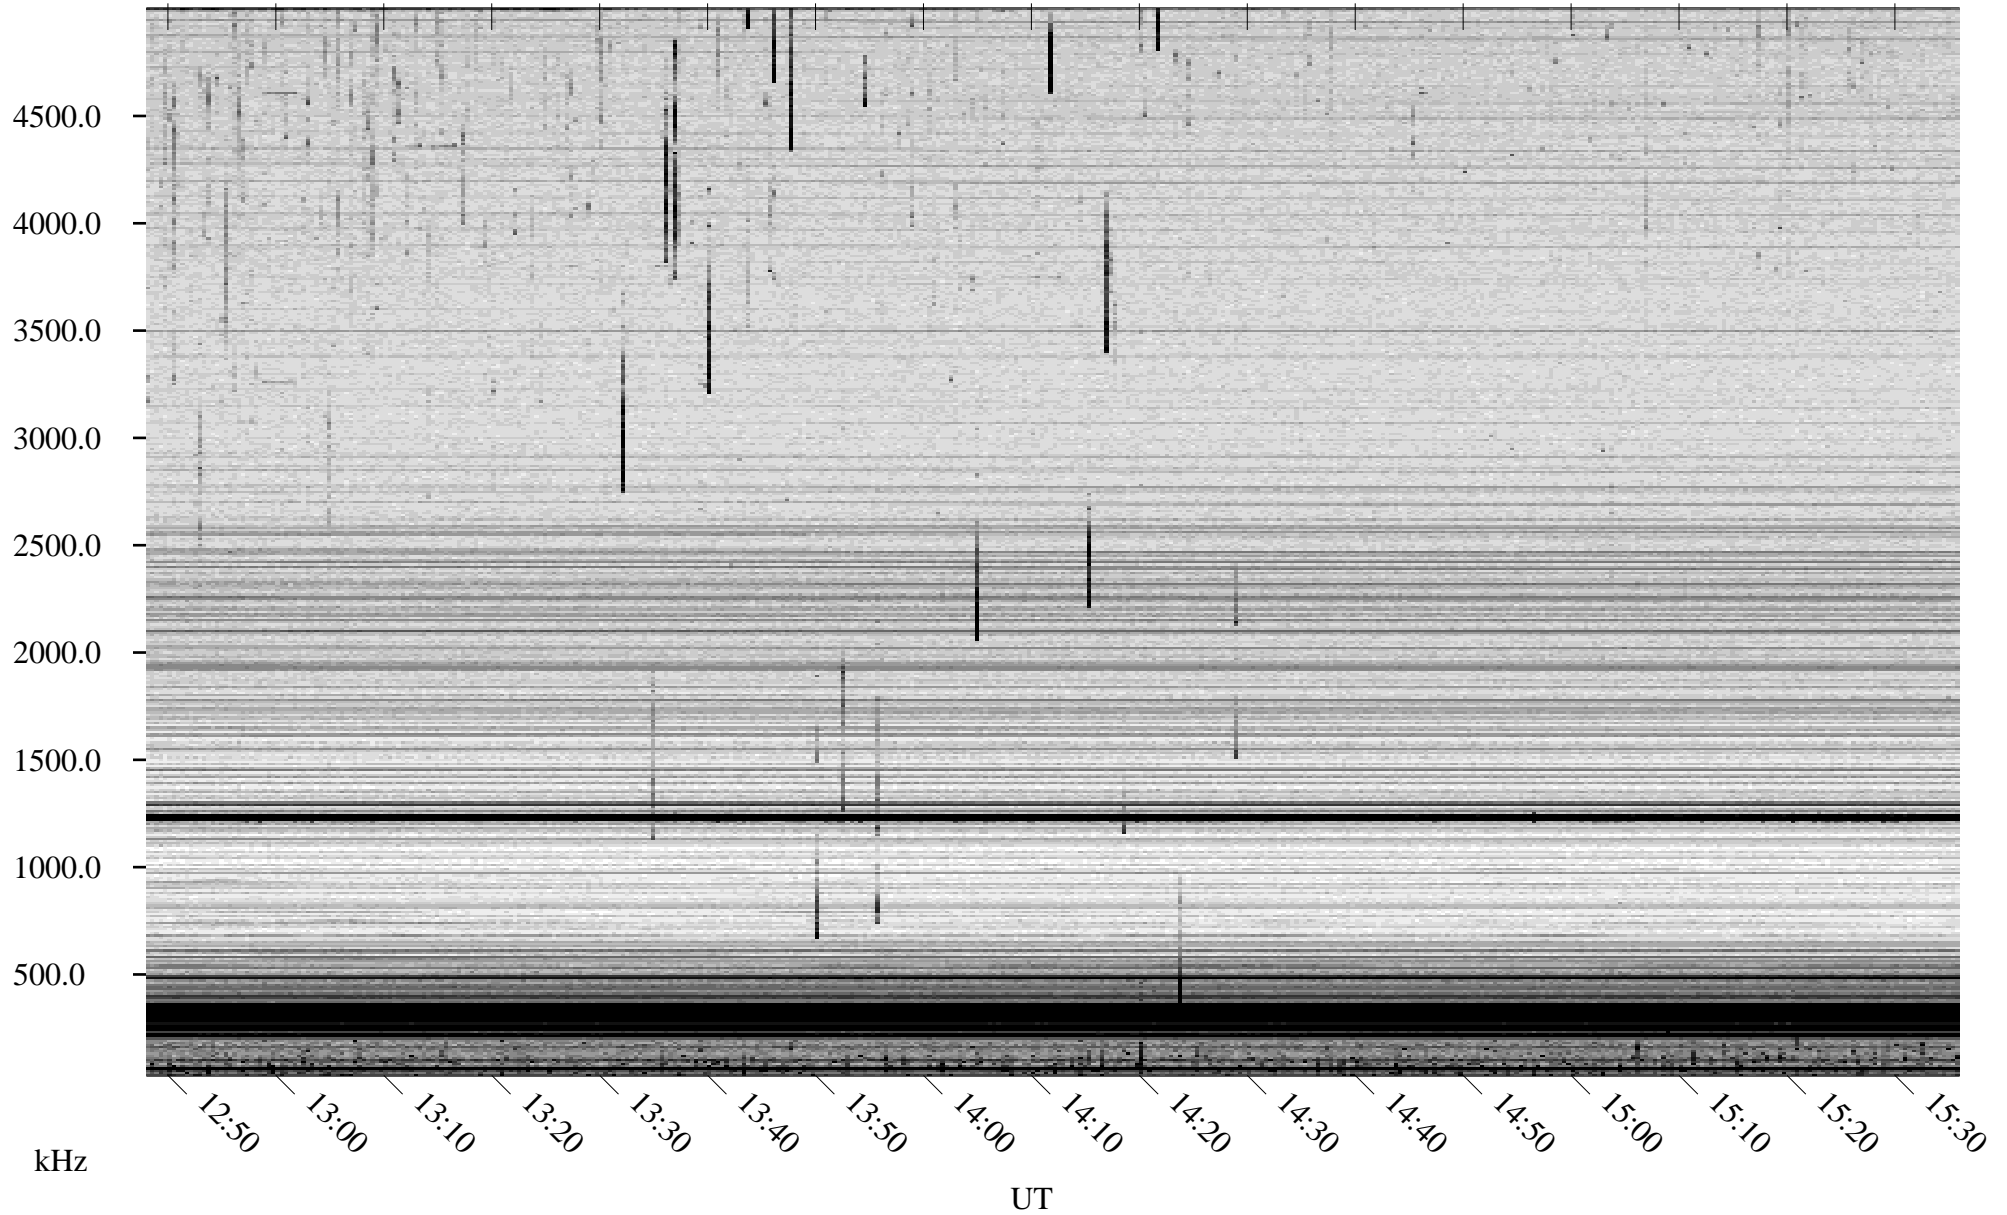

06/23/2008 Churchill, Manitoba

Linear Scale Black = 161 White = 15

ch081751.r00SUm max_12

Page 1

06/23/2008 Churchill, Manitoba

Linear Scale Black = 161 White = 15

ch081751.r00SUm max_12

Page 2

06/24/2008 Churchill, Manitoba

Linear Scale Black = 161 White = 15

ch081751.r00SUm max_12

Page 3

06/24/2008 Churchill, Manitoba

Linear Scale Black = 161 White = 15

ch081751.r00SUm max_12

Page 4

06/24/2008 Churchill, Manitoba

Linear Scale Black = 161 White = 15

ch081751.r00SUm max_12

Page 5

06/24/2008 Churchill, Manitoba

Linear Scale Black = 161 White = 15

ch081751.r00SUm max_12

Page 6

06/24/2008 Churchill, Manitoba

Linear Scale Black = 161 White = 15

ch081751.r00SUm max_12

Page 7

06/24/2008 Churchill, Manitoba

Linear Scale Black = 161 White = 15

ch081751.r00SUm max_12

Page 8