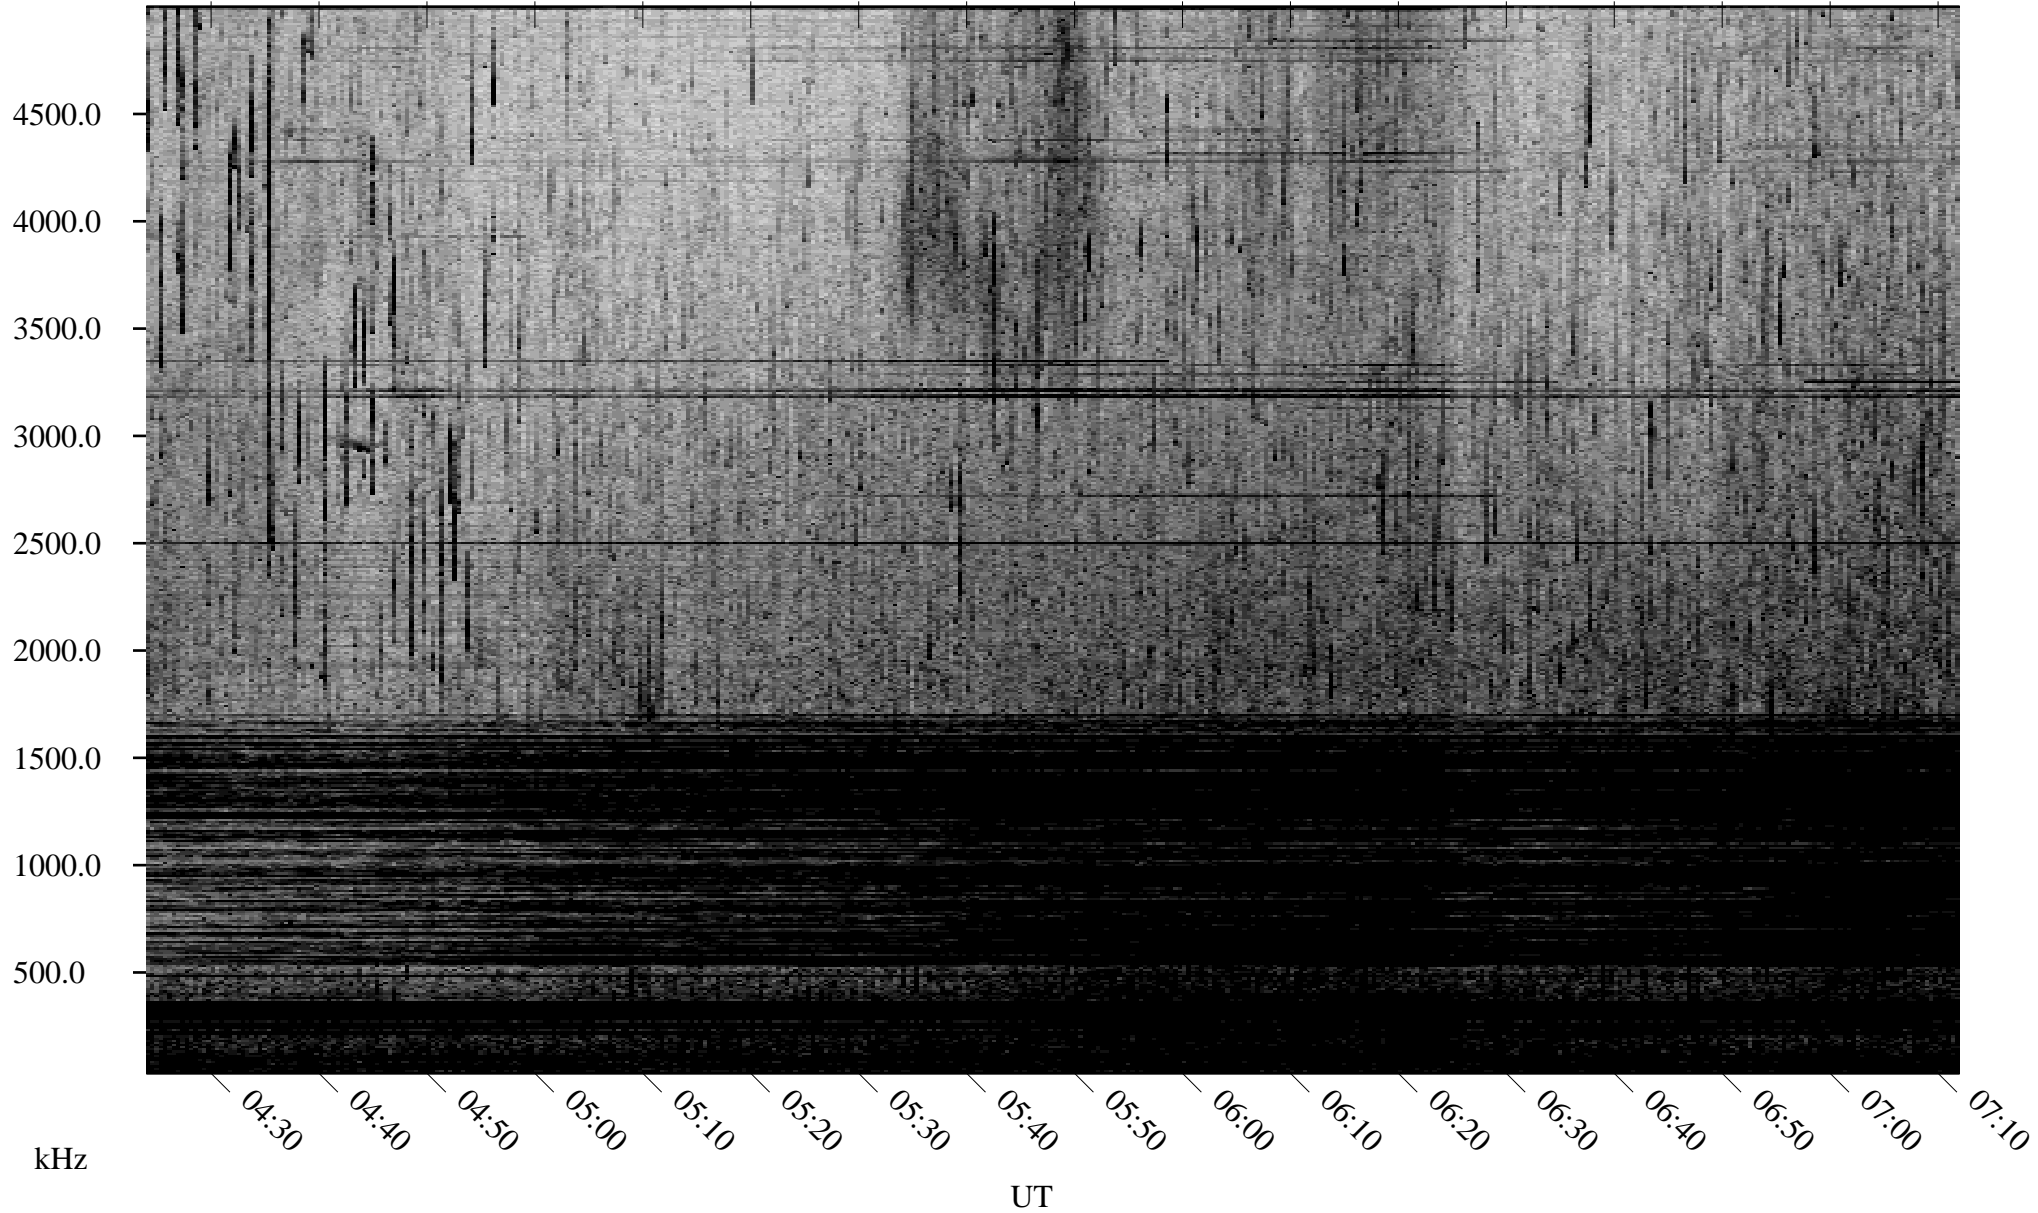

06/24/2008 Churchill, Manitoba

Linear Scale Black = 161 White = 15

ch08176l.r00SUm max_12

Page 1

06/24/2008 Churchill, Manitoba

Linear Scale Black = 161 White = 15

ch08176l.r00SUm max_12

Page 2

06/25/2008 Churchill, Manitoba

Linear Scale Black = 161 White = 15

ch08176l.r00SUm max_12

Page 3

06/25/2008 Churchill, Manitoba

Linear Scale Black = 161 White = 15

ch08176l.r00SUm max_12

Page 4

06/25/2008 Churchill, Manitoba

Linear Scale Black = 161 White = 15

ch08176l.r00SUm max_12

Page 5

06/25/2008 Churchill, Manitoba

Linear Scale Black = 161 White = 15

ch08176l.r00SUm max_12

Page 6

06/25/2008 Churchill, Manitoba

Linear Scale Black = 161 White = 15

ch08176l.r00SUm max_12

Page 7

06/25/2008 Churchill, Manitoba

Linear Scale Black = 161 White = 15

ch08176l.r00SUm max_12

Page 8