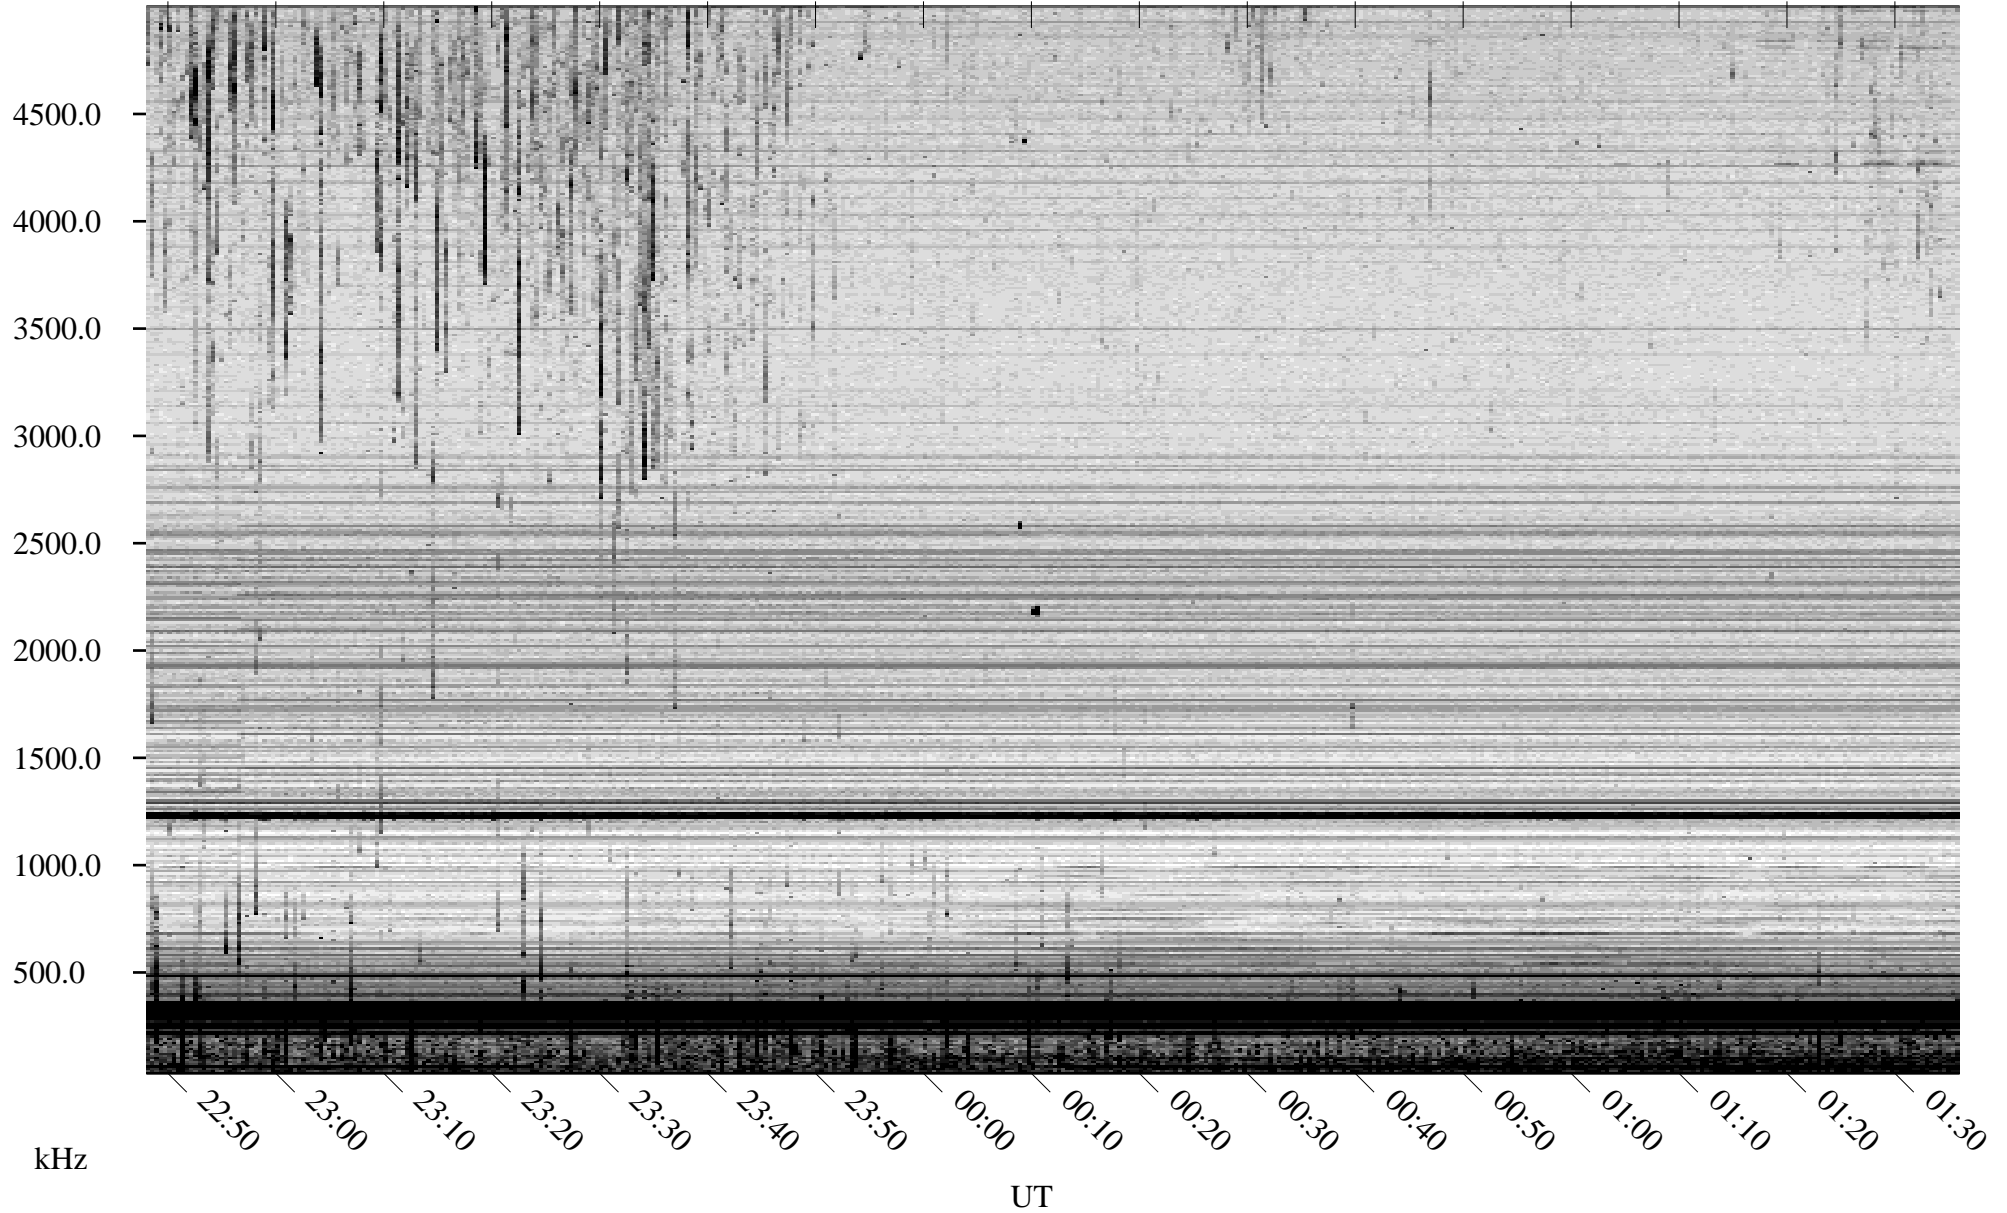

06/24/2008 Churchill, Manitoba

Linear Scale Black = 161 White = 15

ch08176l.r00SUm max_12

Page 1

06/24/2008 Churchill, Manitoba

Linear Scale Black = 161 White = 15

ch08176l.r00SUm max_12

Page 2

06/25/2008 Churchill, Manitoba

Linear Scale Black = 161 White = 15

ch08176l.r00SUm max_12

Page 3

06/25/2008 Churchill, Manitoba

Linear Scale Black = 161 White = 15

ch08176l.r00SUm max_12

Page 4

06/25/2008 Churchill, Manitoba

Linear Scale Black = 161 White = 15

ch08176l.r00SUm max_12

Page 5

06/25/2008 Churchill, Manitoba

Linear Scale Black = 161 White = 15

ch08176l.r00SUm max_12

Page 6

06/25/2008 Churchill, Manitoba

Linear Scale Black = 161 White = 15

ch08176l.r00SUm max_12

Page 7

06/25/2008 Churchill, Manitoba

Linear Scale Black = 161 White = 15

ch08176l.r00SUm max_12

Page 8