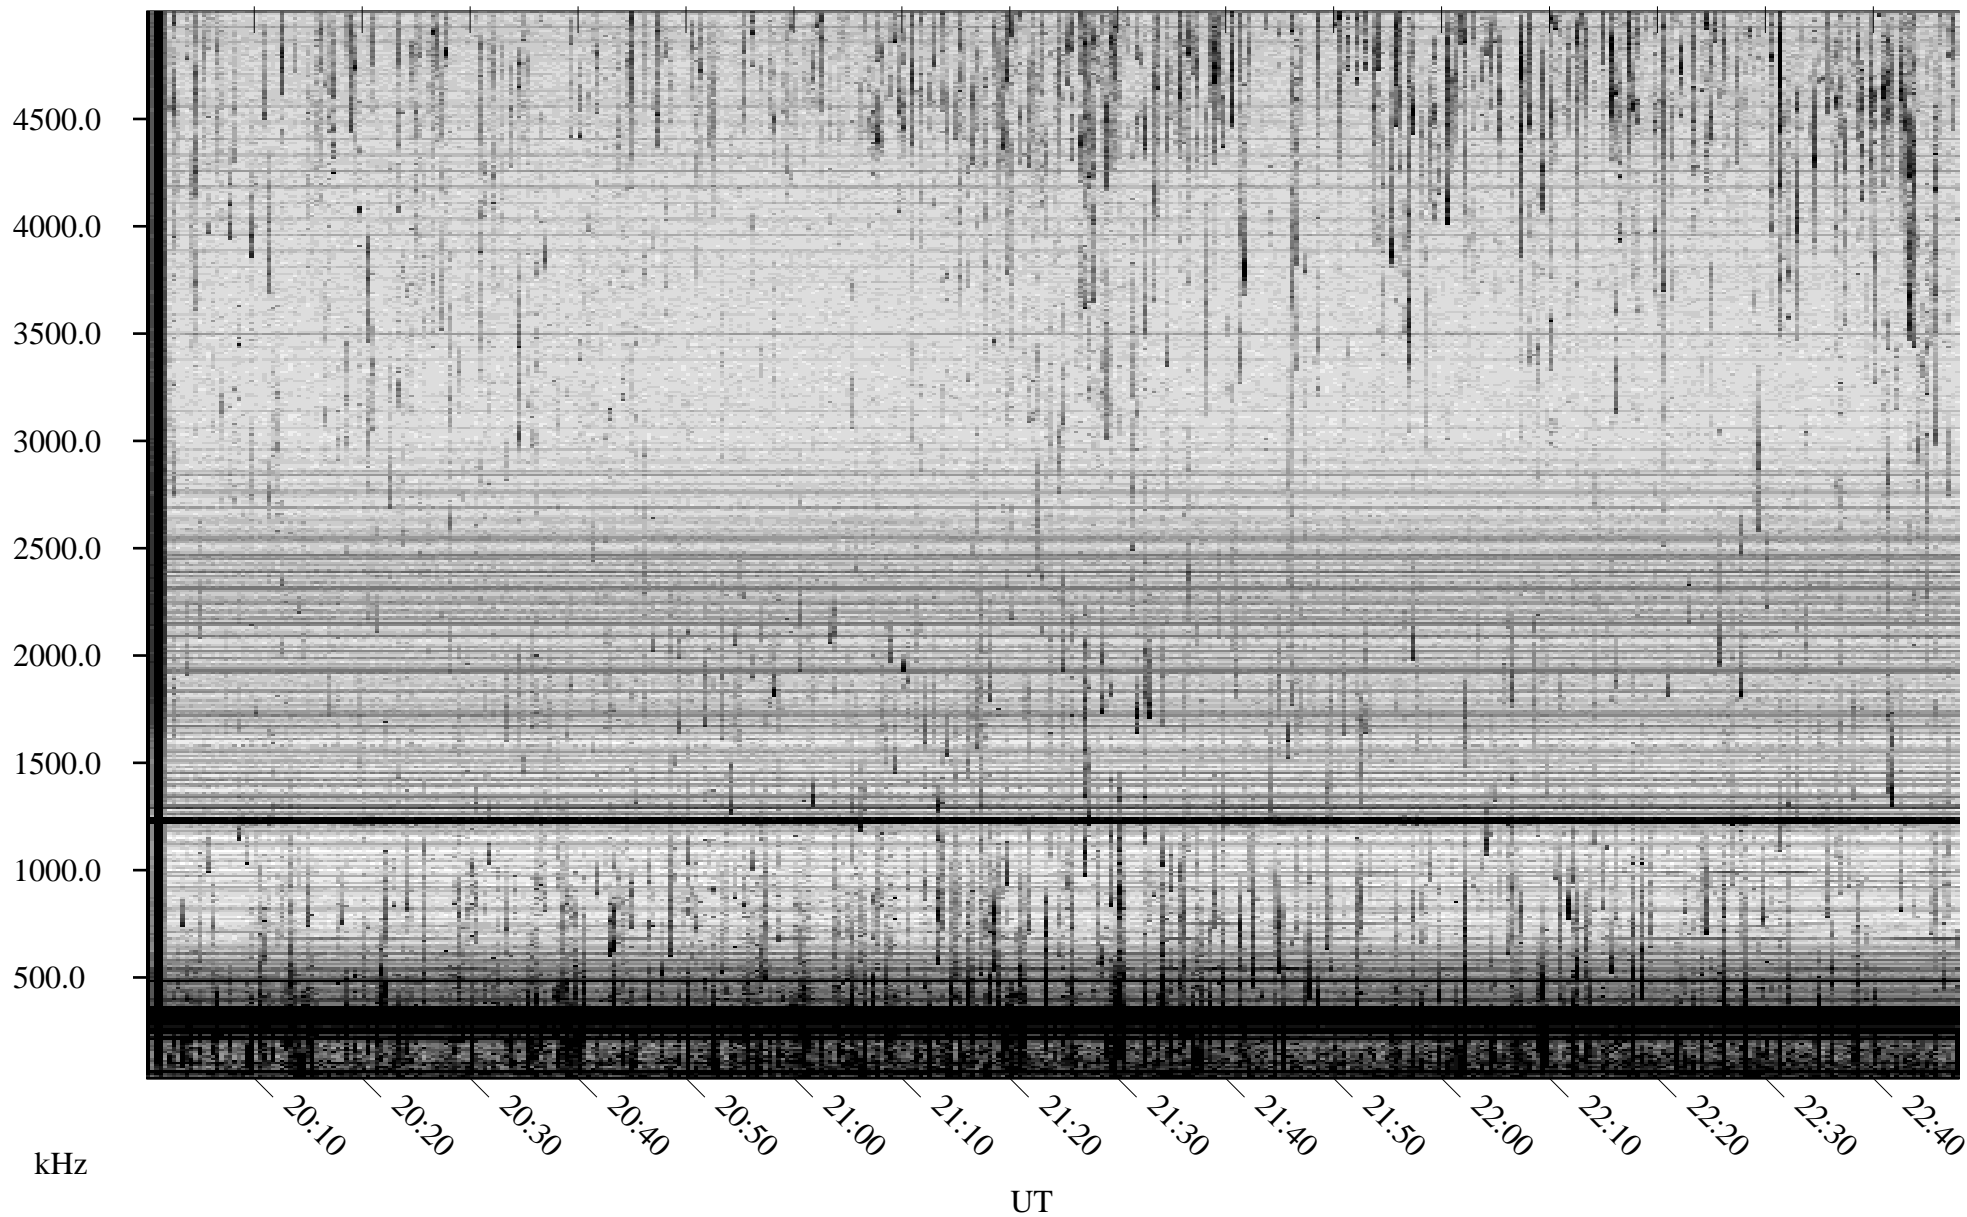

06/24/2008 Churchill, Manitoba

Linear Scale Black = 161 White = 15

ch08176l.r00SUm max_12

Page 1

06/24/2008 Churchill, Manitoba

Linear Scale Black = 161 White = 15

ch08176l.r00SUm max_12

Page 2

06/25/2008 Churchill, Manitoba

Linear Scale Black = 161 White = 15

ch08176l.r00SUm max_12

Page 3

06/25/2008 Churchill, Manitoba

Linear Scale Black = 161 White = 15

ch08176l.r00SUm max_12

Page 4

06/25/2008 Churchill, Manitoba

Linear Scale Black = 161 White = 15

ch08176l.r00SUm max_12

Page 5

06/25/2008 Churchill, Manitoba

Linear Scale Black = 161 White = 15

ch08176l.r00SUm max_12

Page 6

06/25/2008 Churchill, Manitoba

Linear Scale Black = 161 White = 15

ch08176l.r00SUm max_12

Page 7

06/25/2008 Churchill, Manitoba

Linear Scale Black = 161 White = 15

ch08176l.r00SUm max_12

Page 8