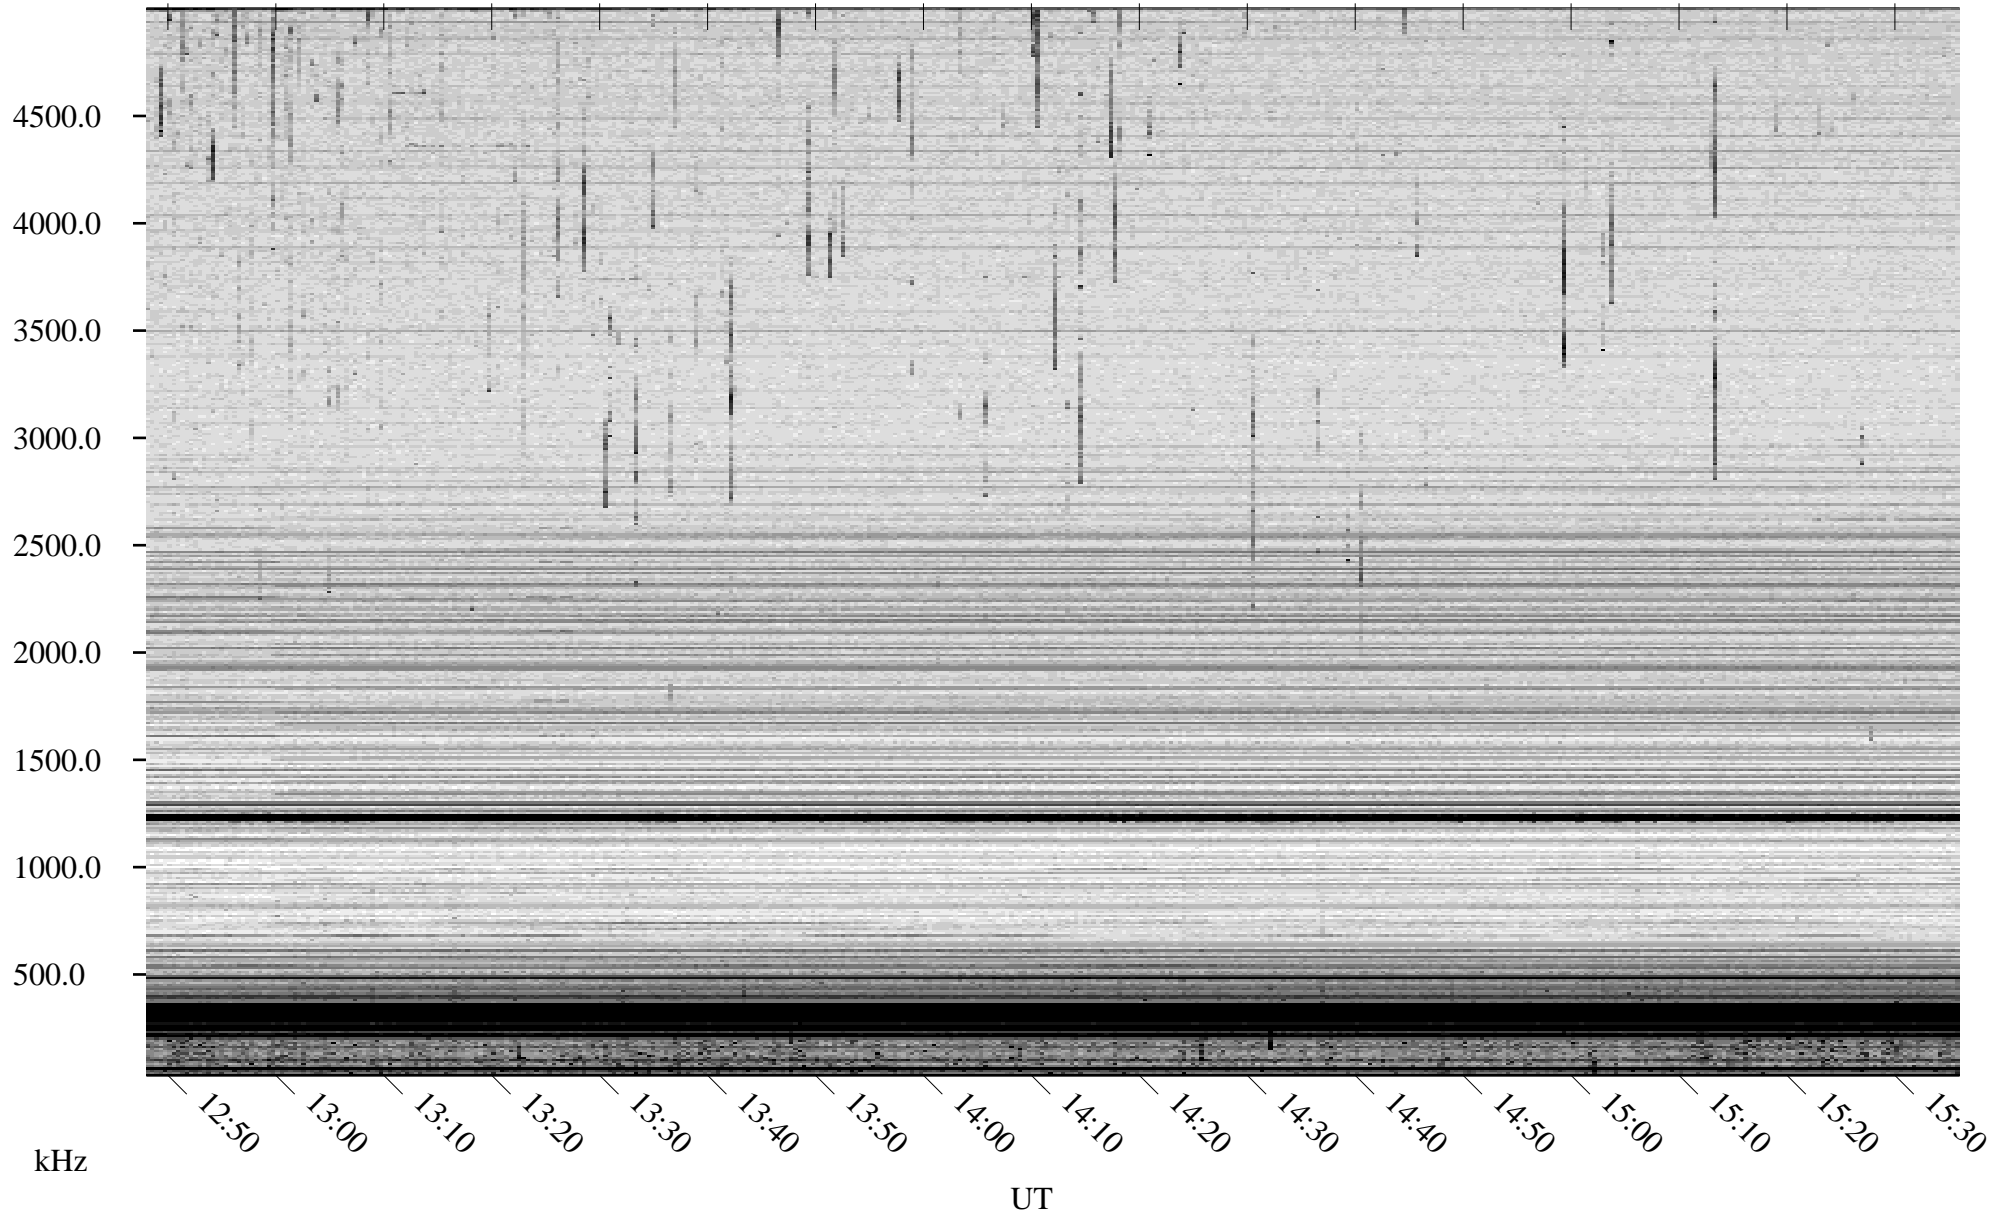

06/24/2008 Churchill, Manitoba

Linear Scale Black = 161 White = 15

ch08176l.r00SUm max_12

Page 1

06/24/2008 Churchill, Manitoba

Linear Scale Black = 161 White = 15

ch08176l.r00SUm max_12

Page 2

06/25/2008 Churchill, Manitoba

Linear Scale Black = 161 White = 15

ch08176l.r00SUm max_12

Page 3

06/25/2008 Churchill, Manitoba

Linear Scale Black = 161 White = 15

ch08176l.r00SUm max_12

Page 4

06/25/2008 Churchill, Manitoba

Linear Scale Black = 161 White = 15

ch08176l.r00SUm max_12

Page 5

06/25/2008 Churchill, Manitoba

Linear Scale Black = 161 White = 15

ch08176l.r00SUm max_12

Page 6

06/25/2008 Churchill, Manitoba

Linear Scale Black = 161 White = 15

ch08176l.r00SUm max_12

Page 7

06/25/2008 Churchill, Manitoba

Linear Scale Black = 161 White = 15

ch08176l.r00SUm max_12

Page 8