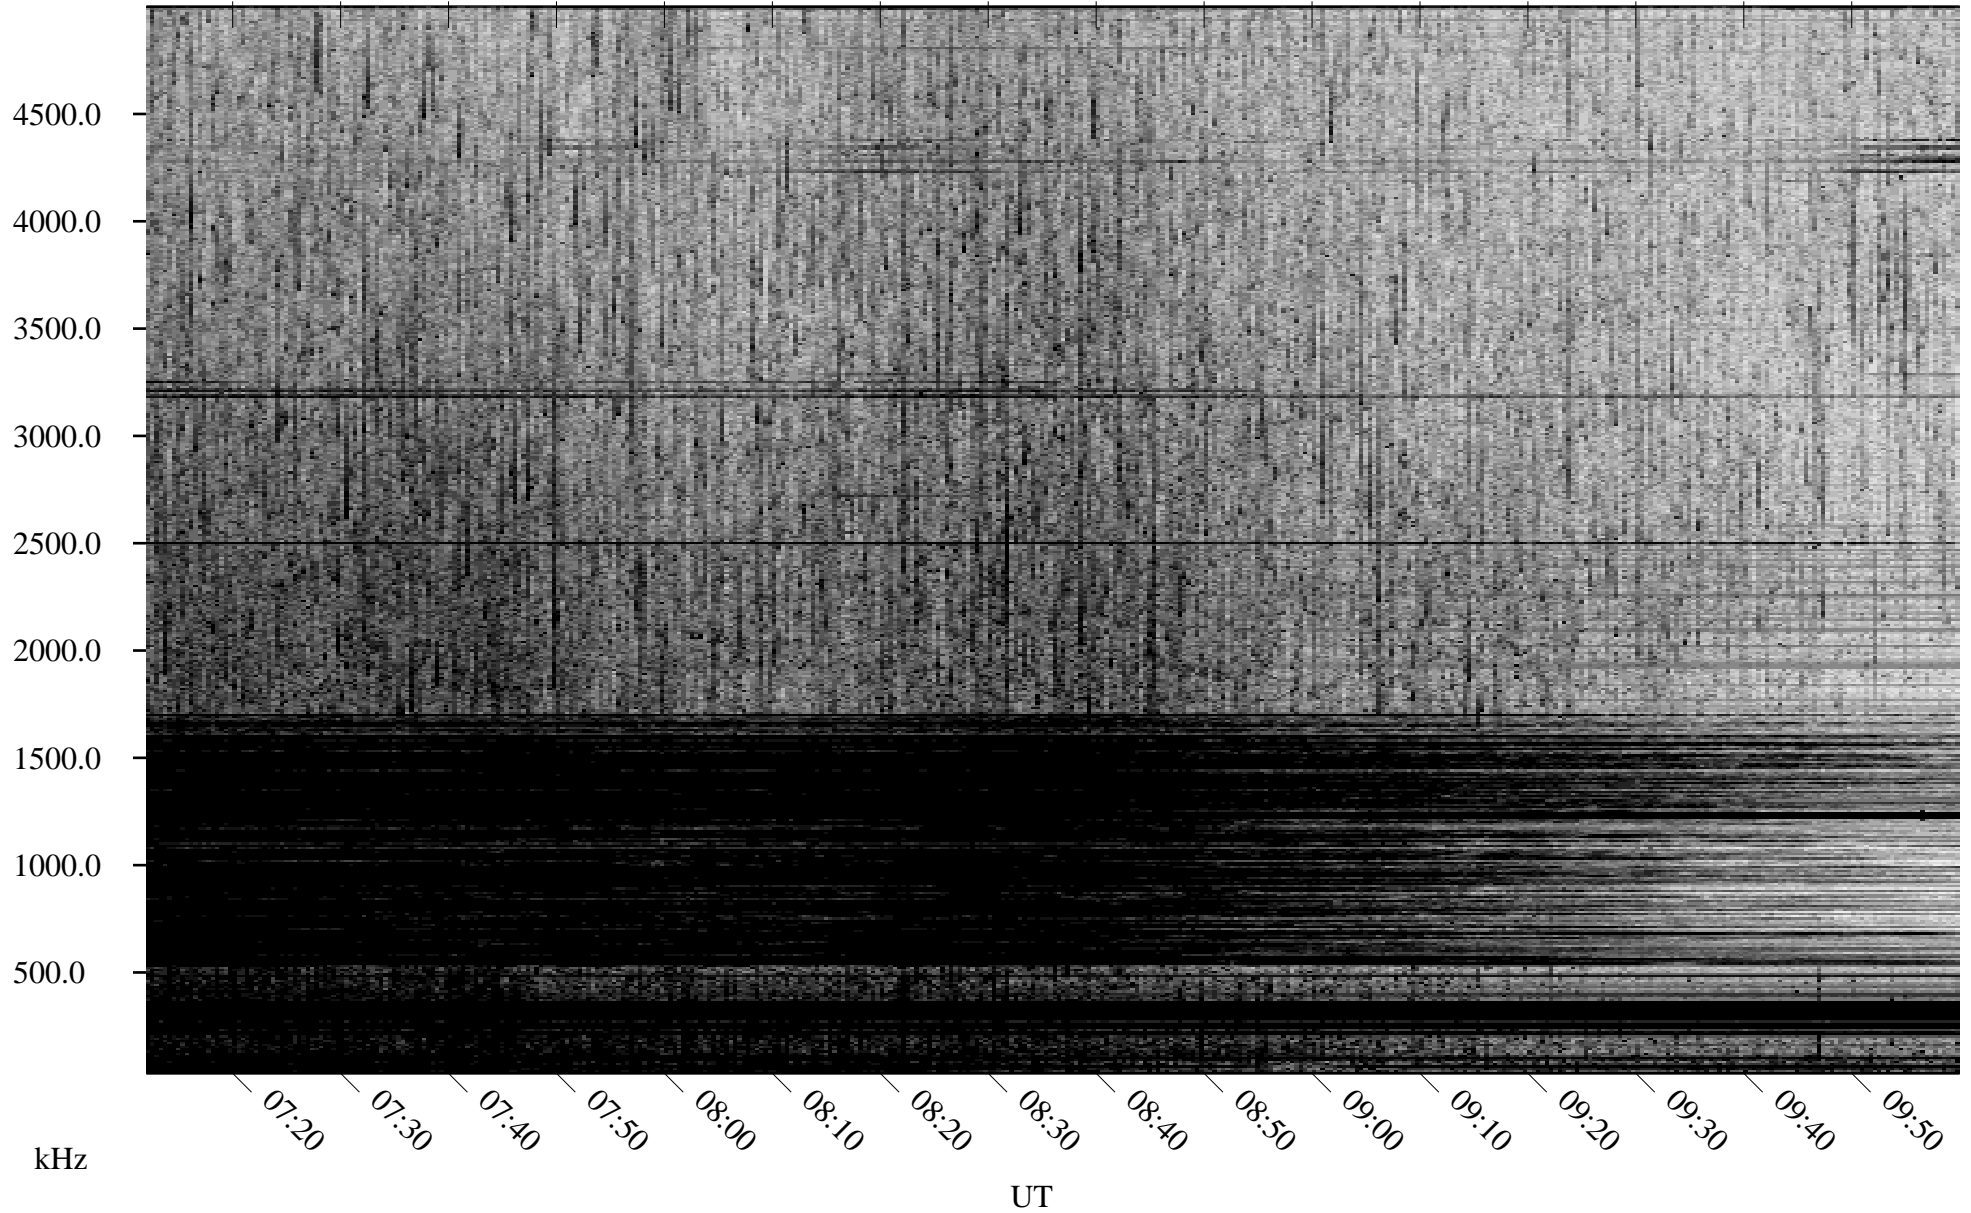

06/24/2008 Churchill, Manitoba

Linear Scale Black = 161 White = 15

ch08176l.r00SUm max_12

Page 1

06/24/2008 Churchill, Manitoba

Linear Scale Black = 161 White = 15

ch08176l.r00SUm max_12

Page 2

06/25/2008 Churchill, Manitoba

Linear Scale Black = 161 White = 15

ch08176l.r00SUm max_12

Page 3

06/25/2008 Churchill, Manitoba

Linear Scale Black = 161 White = 15

ch08176l.r00SUm max_12

Page 4

06/25/2008 Churchill, Manitoba

Linear Scale Black = 161 White = 15

ch08176l.r00SUm max_12

Page 5

06/25/2008 Churchill, Manitoba

Linear Scale Black = 161 White = 15

ch08176l.r00SUm max_12

Page 6

06/25/2008 Churchill, Manitoba

Linear Scale Black = 161 White = 15

ch08176l.r00SUm max_12

Page 7

06/25/2008 Churchill, Manitoba

Linear Scale Black = 161 White = 15

ch08176l.r00SUm max_12

Page 8