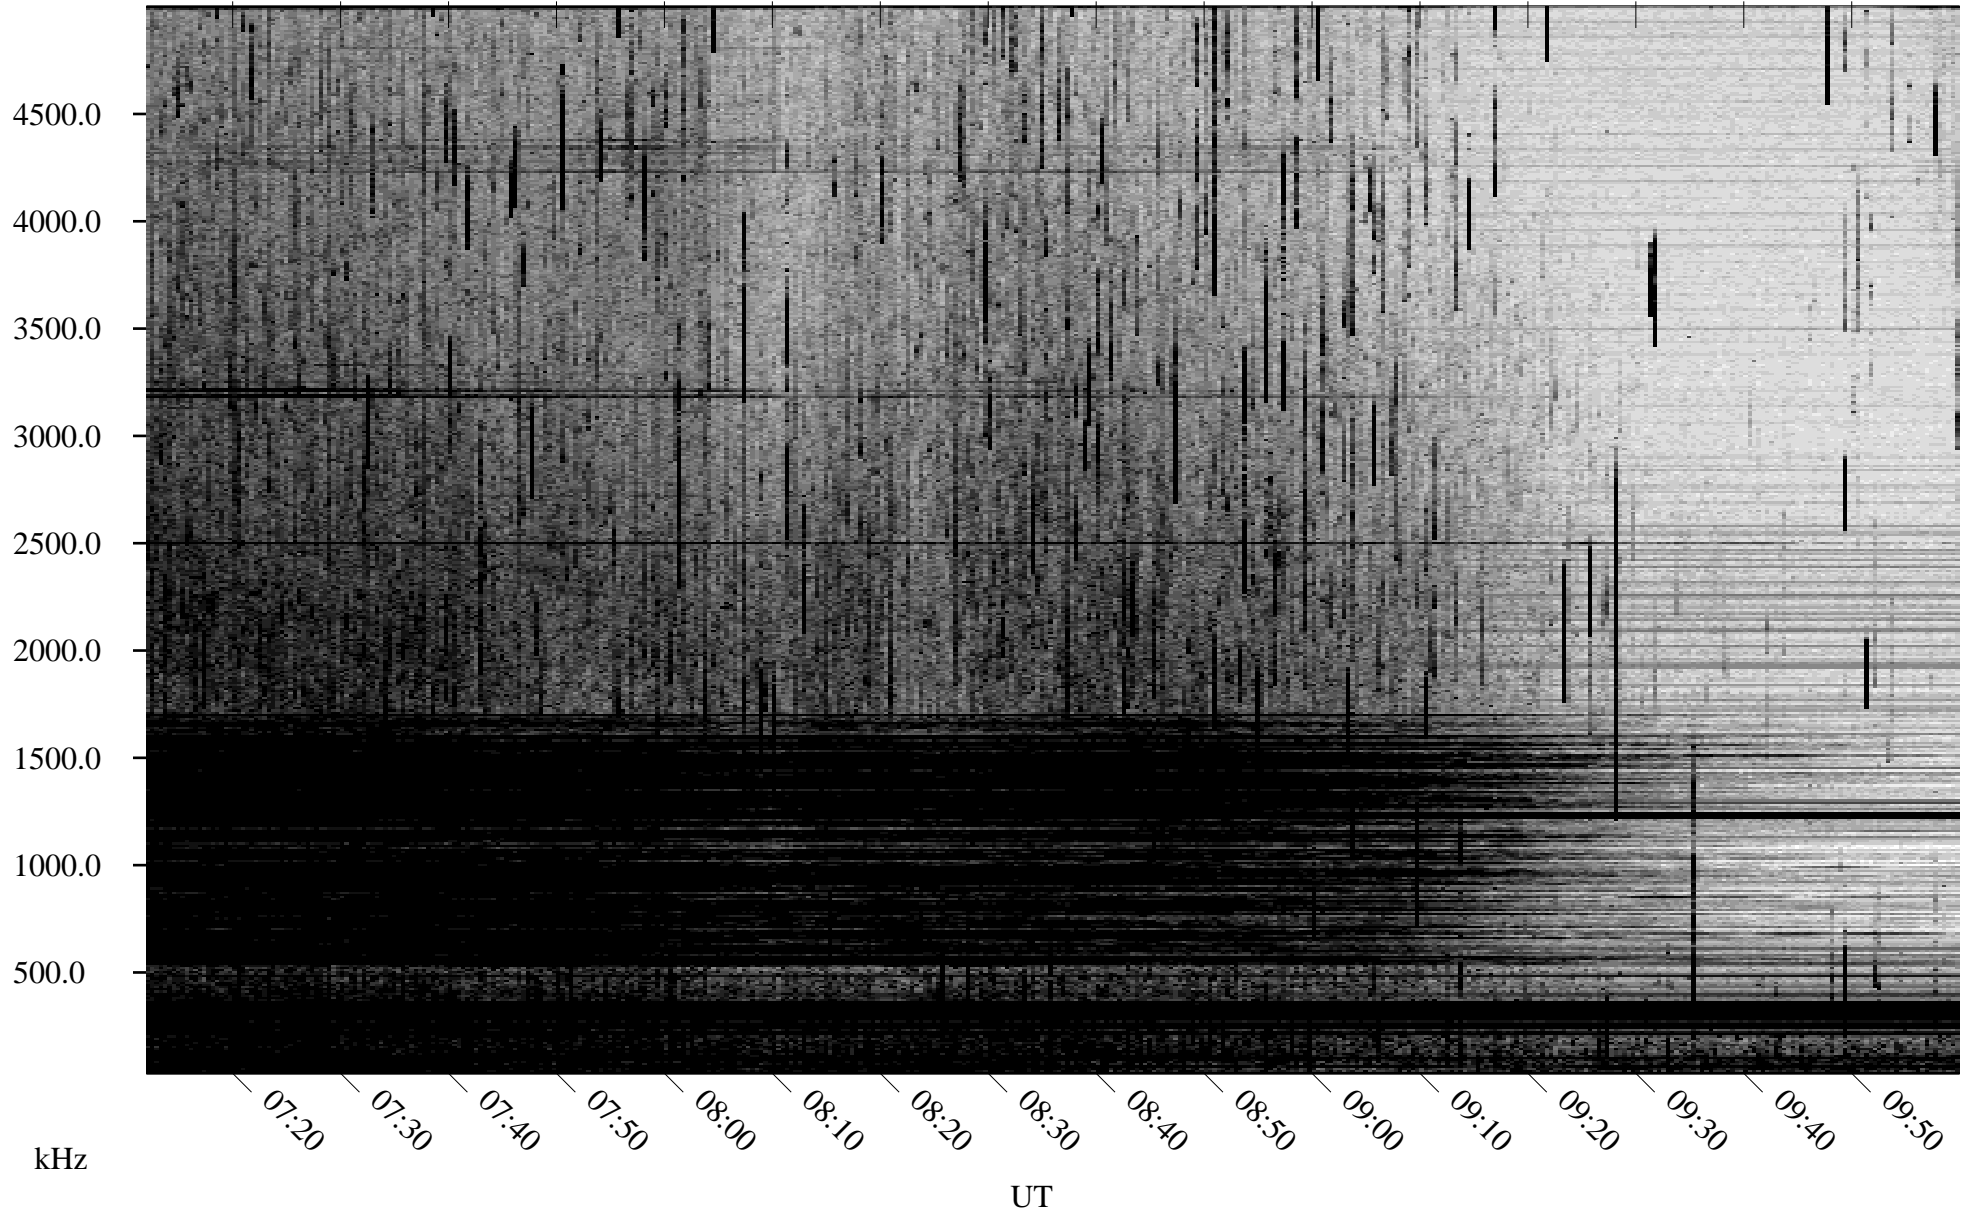

06/25/2008 Churchill, Manitoba

Linear Scale Black = 161 White = 15

ch081771.r00SUm max_12

Page 1

06/25/2008 Churchill, Manitoba

Linear Scale Black = 161 White = 15

ch081771.r00SUm max_12

Page 2

06/26/2008 Churchill, Manitoba

Linear Scale Black = 161 White = 15

ch081771.r00SUm max_12

Page 3

06/26/2008 Churchill, Manitoba

Linear Scale Black = 161 White = 15

ch081771.r00SUm max_12

Page 4

06/26/2008 Churchill, Manitoba

Linear Scale Black = 161 White = 15

ch081771.r00SUm max_12

Page 5

06/26/2008 Churchill, Manitoba

Linear Scale Black = 161 White = 15

ch081771.r00SUm max_12

Page 6

06/26/2008 Churchill, Manitoba

Linear Scale Black = 161 White = 15

ch081771.r00SUm max_12

Page 7

06/26/2008 Churchill, Manitoba

Linear Scale Black = 161 White = 15

ch081771.r00SUm max_12