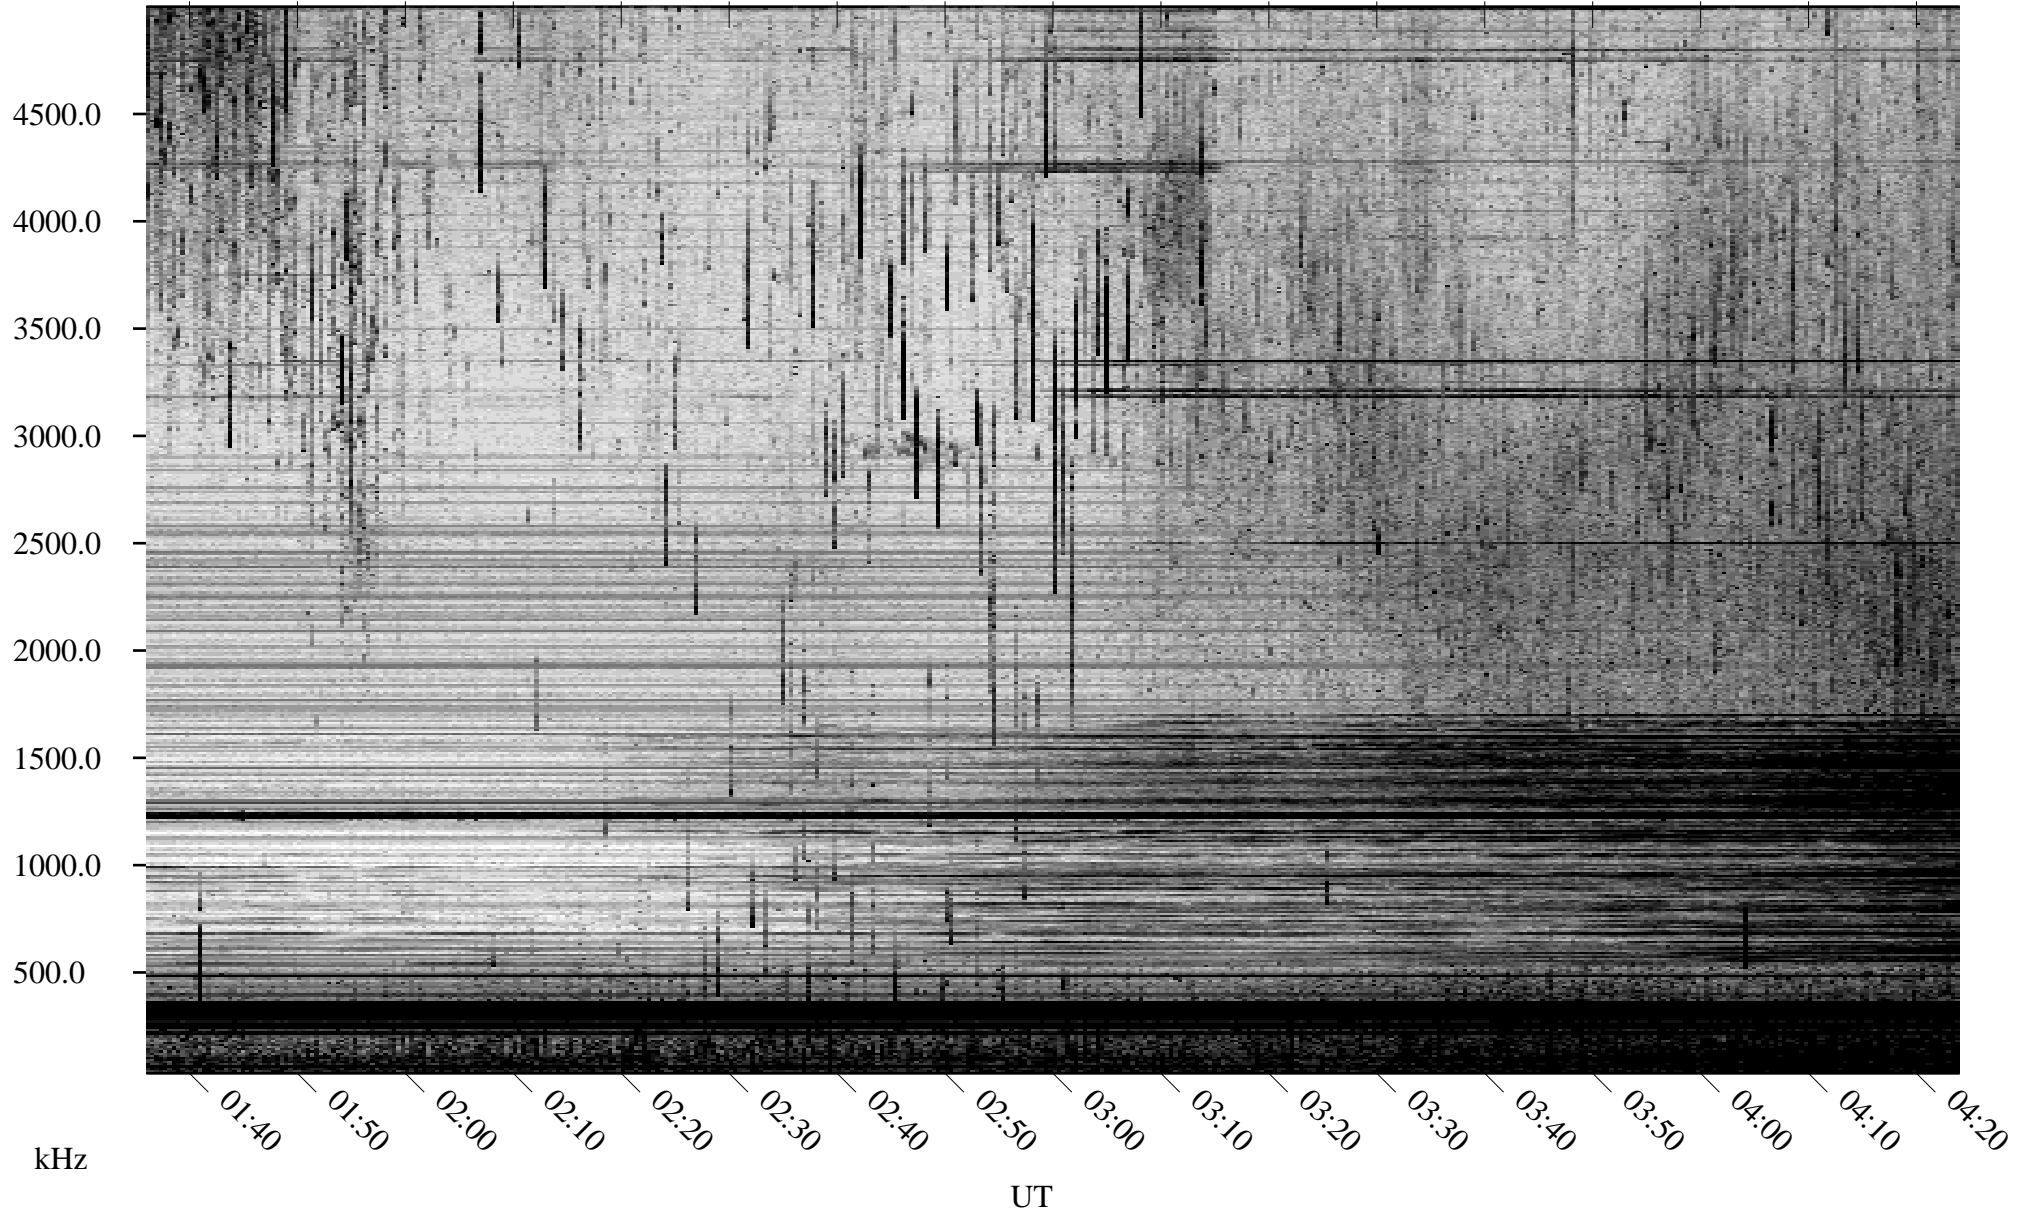

06/25/2008 Churchill, Manitoba

Linear Scale Black = 161 White = 15

ch081771.r00SUm max_12

Page 1

06/25/2008 Churchill, Manitoba

Linear Scale Black = 161 White = 15

ch081771.r00SUm max_12

Page 2

06/26/2008 Churchill, Manitoba

Linear Scale Black = 161 White = 15

ch081771.r00SUm max_12

Page 3

06/26/2008 Churchill, Manitoba

Linear Scale Black = 161 White = 15

ch081771.r00SUm max_12

Page 4

06/26/2008 Churchill, Manitoba

Linear Scale Black = 161 White = 15

ch081771.r00SUm max_12

Page 5

06/26/2008 Churchill, Manitoba

Linear Scale Black = 161 White = 15

ch081771.r00SUm max_12

Page 6

06/26/2008 Churchill, Manitoba

Linear Scale Black = 161 White = 15

ch081771.r00SUm max_12

Page 7

06/26/2008 Churchill, Manitoba

Linear Scale Black = 161 White = 15

ch081771.r00SUm max_12