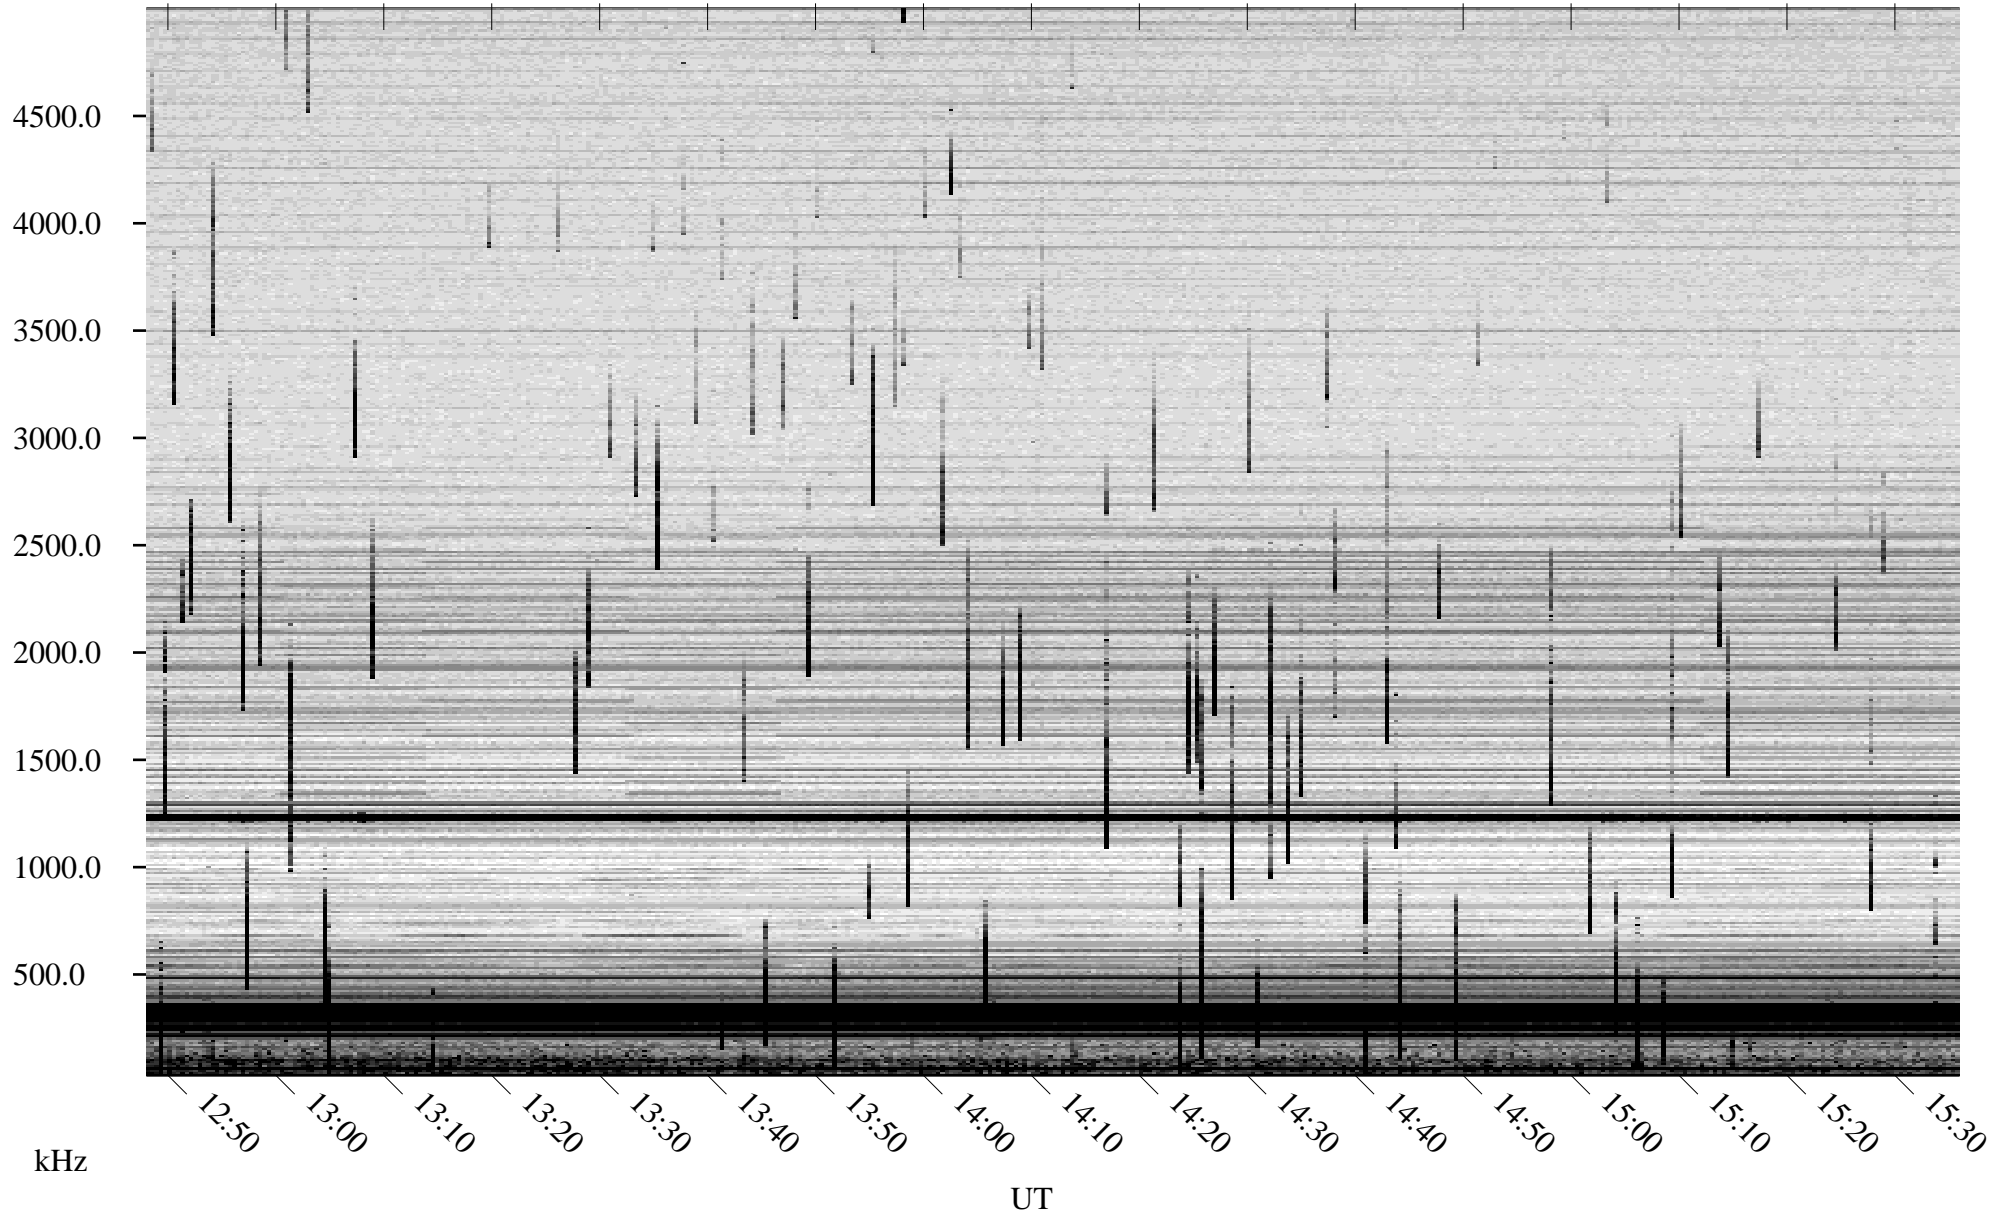

06/25/2008 Churchill, Manitoba

Linear Scale Black = 161 White = 15

ch081771.r00SUm max_12

Page 1

06/25/2008 Churchill, Manitoba

Linear Scale Black = 161 White = 15

ch081771.r00SUm max_12

Page 2

06/26/2008 Churchill, Manitoba

Linear Scale Black = 161 White = 15

ch081771.r00SUm max_12

Page 3

06/26/2008 Churchill, Manitoba

Linear Scale Black = 161 White = 15

ch081771.r00SUm max_12

Page 4

06/26/2008 Churchill, Manitoba

Linear Scale Black = 161 White = 15

ch081771.r00SUm max_12

Page 5

06/26/2008 Churchill, Manitoba

Linear Scale Black = 161 White = 15

ch081771.r00SUm max_12

Page 6

06/26/2008 Churchill, Manitoba

Linear Scale Black = 161 White = 15

ch081771.r00SUm max_12

Page 7

06/26/2008 Churchill, Manitoba

Linear Scale Black = 161 White = 15

ch081771.r00SUm max_12