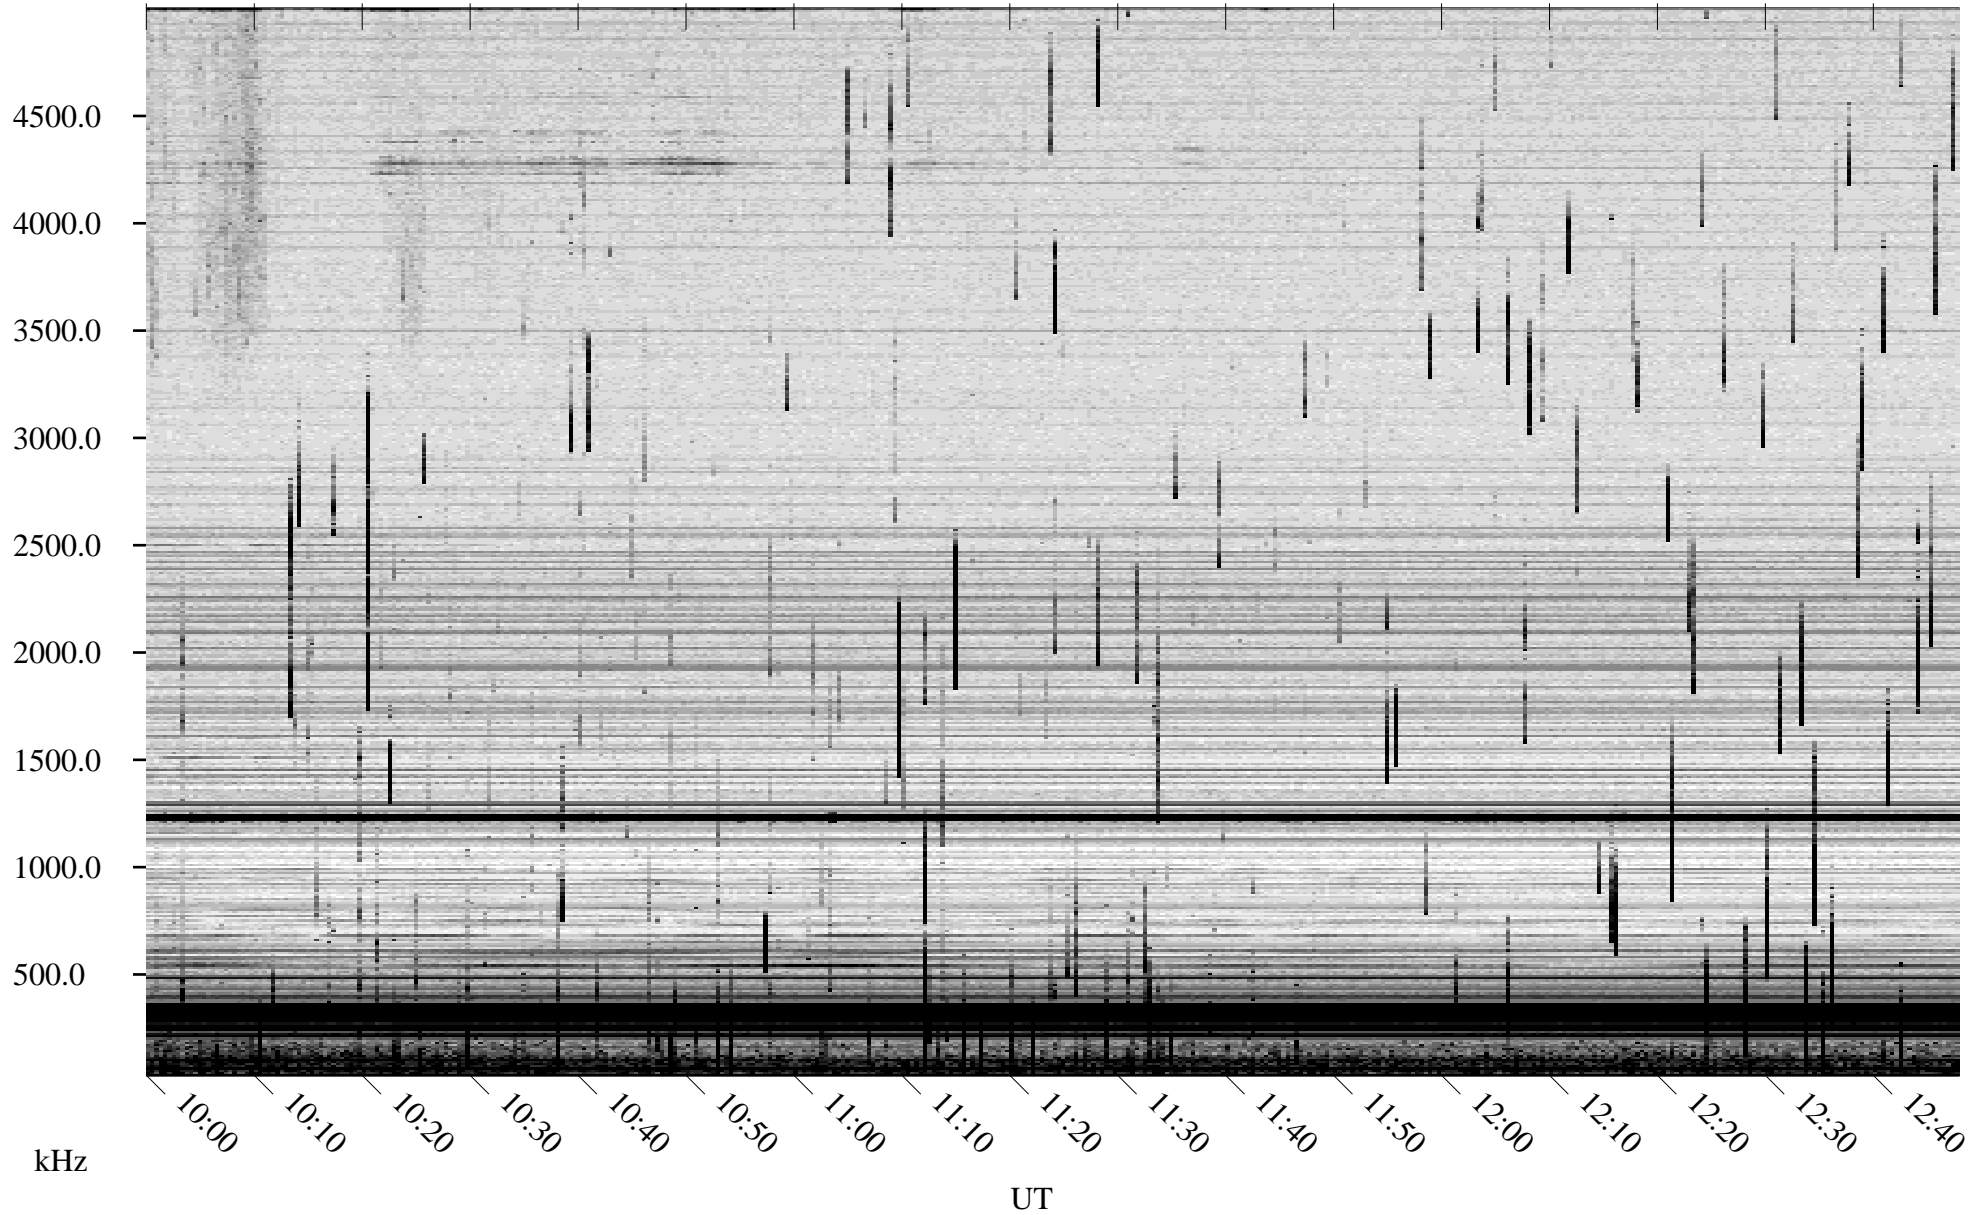

06/25/2008 Churchill, Manitoba

Linear Scale Black = 161 White = 15

ch081771.r00SUm max_12

Page 1

06/25/2008 Churchill, Manitoba

Linear Scale Black = 161 White = 15

ch081771.r00SUm max_12

Page 2

06/26/2008 Churchill, Manitoba

Linear Scale Black = 161 White = 15

ch081771.r00SUm max_12

Page 3

06/26/2008 Churchill, Manitoba

Linear Scale Black = 161 White = 15

ch081771.r00SUm max_12

Page 4

06/26/2008 Churchill, Manitoba

Linear Scale Black = 161 White = 15

ch081771.r00SUm max_12

Page 5

06/26/2008 Churchill, Manitoba

Linear Scale Black = 161 White = 15

ch081771.r00SUm max_12

Page 6

06/26/2008 Churchill, Manitoba

Linear Scale Black = 161 White = 15

ch081771.r00SUm max_12

Page 7

06/26/2008 Churchill, Manitoba

Linear Scale Black = 161 White = 15

ch081771.r00SUm max_12