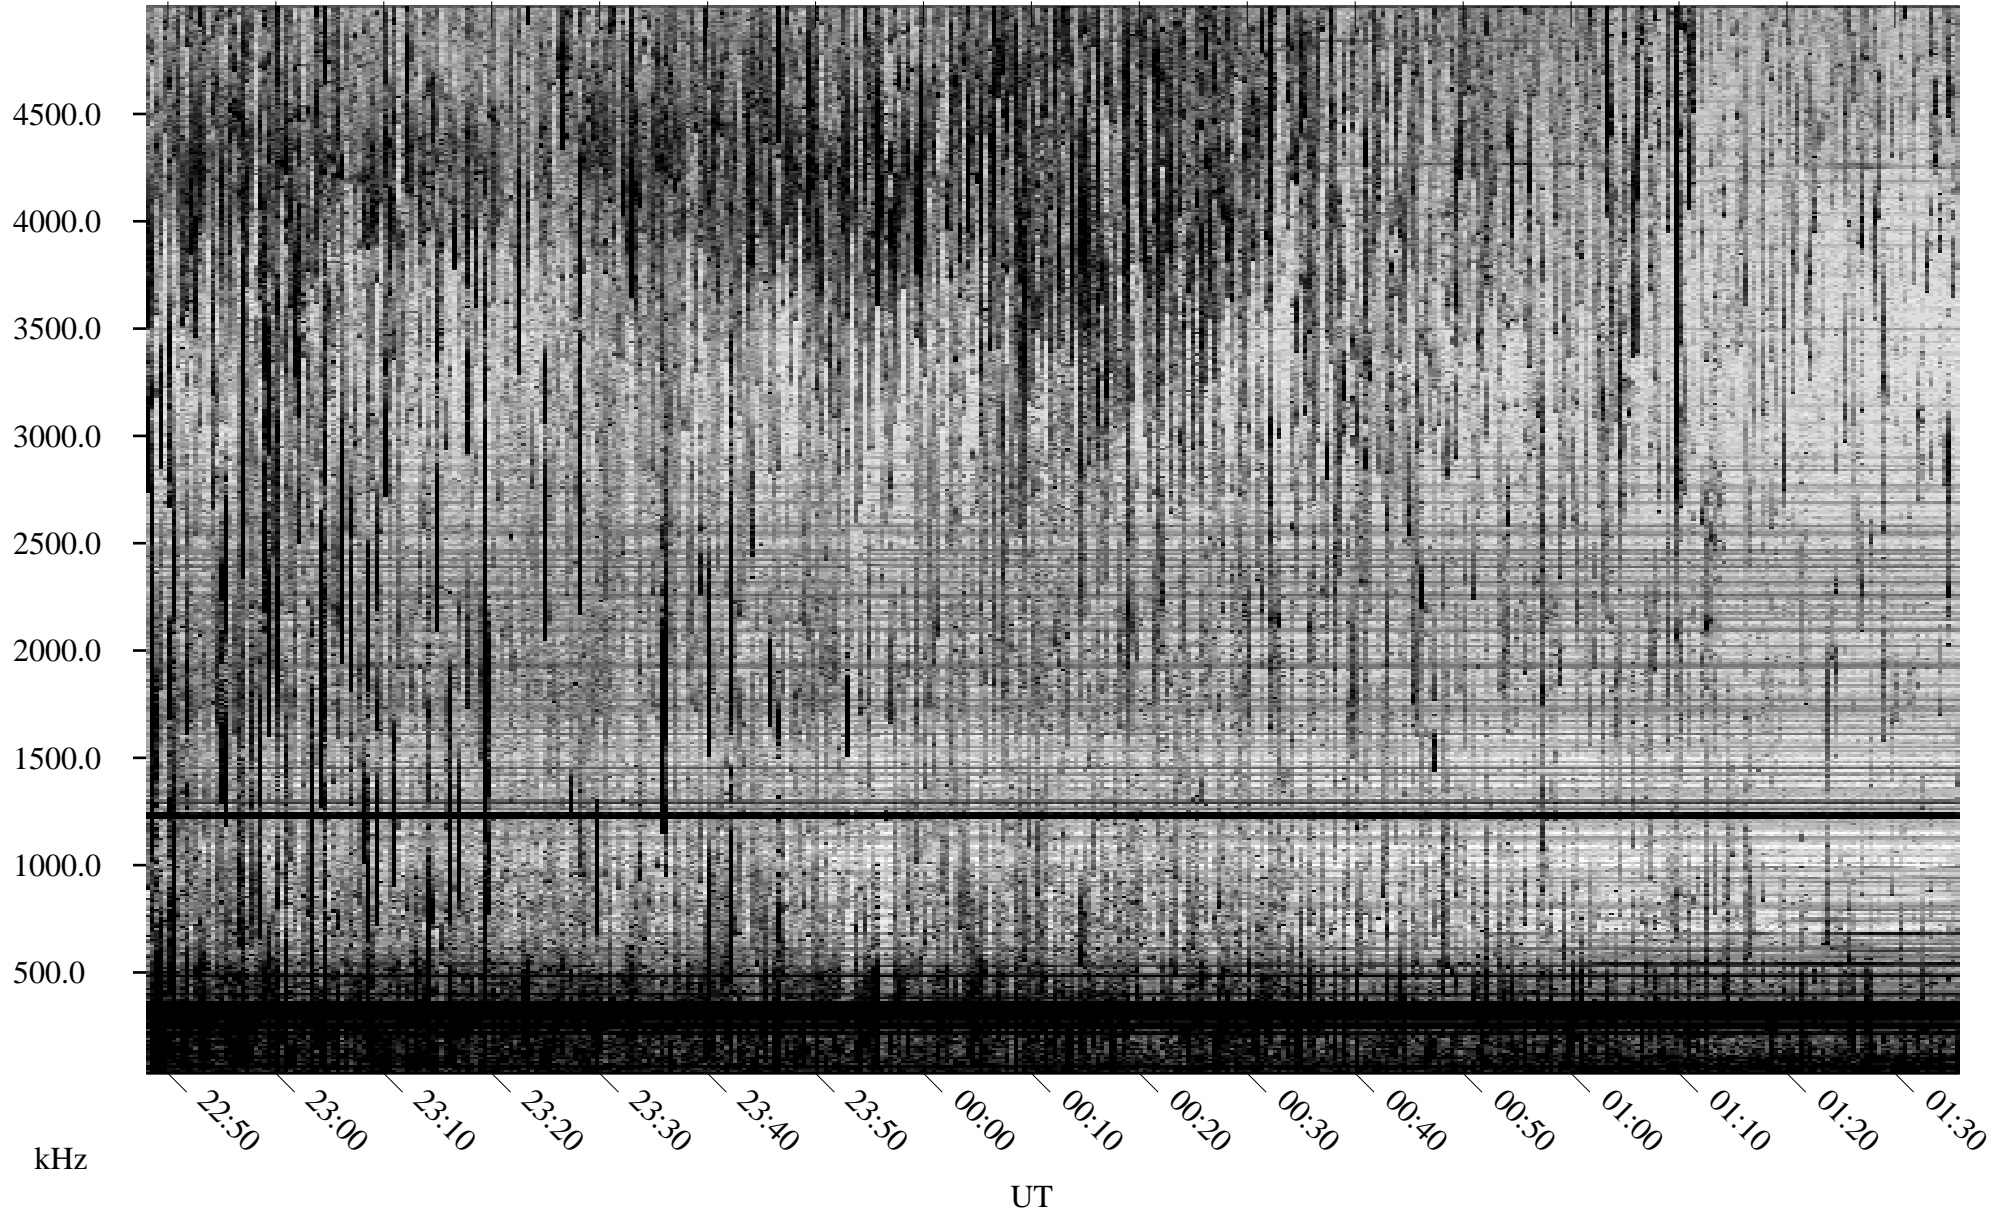

# 06/26/2008 Churchill, Manitoba

Linear Scale    Black = 161    White = 15

ch08178l.r00SUm max\_12

Page 1

# 06/26/2008 Churchill, Manitoba

Linear Scale    Black = 161    White = 15

ch08178l.r00SUm max\_12

Page 2

# 06/27/2008 Churchill, Manitoba

Linear Scale    Black = 161    White = 15

ch08178l.r00SUm max\_12

Page 3

# 06/27/2008 Churchill, Manitoba

Linear Scale    Black = 161    White = 15

ch08178l.r00SUm max\_12

Page 4