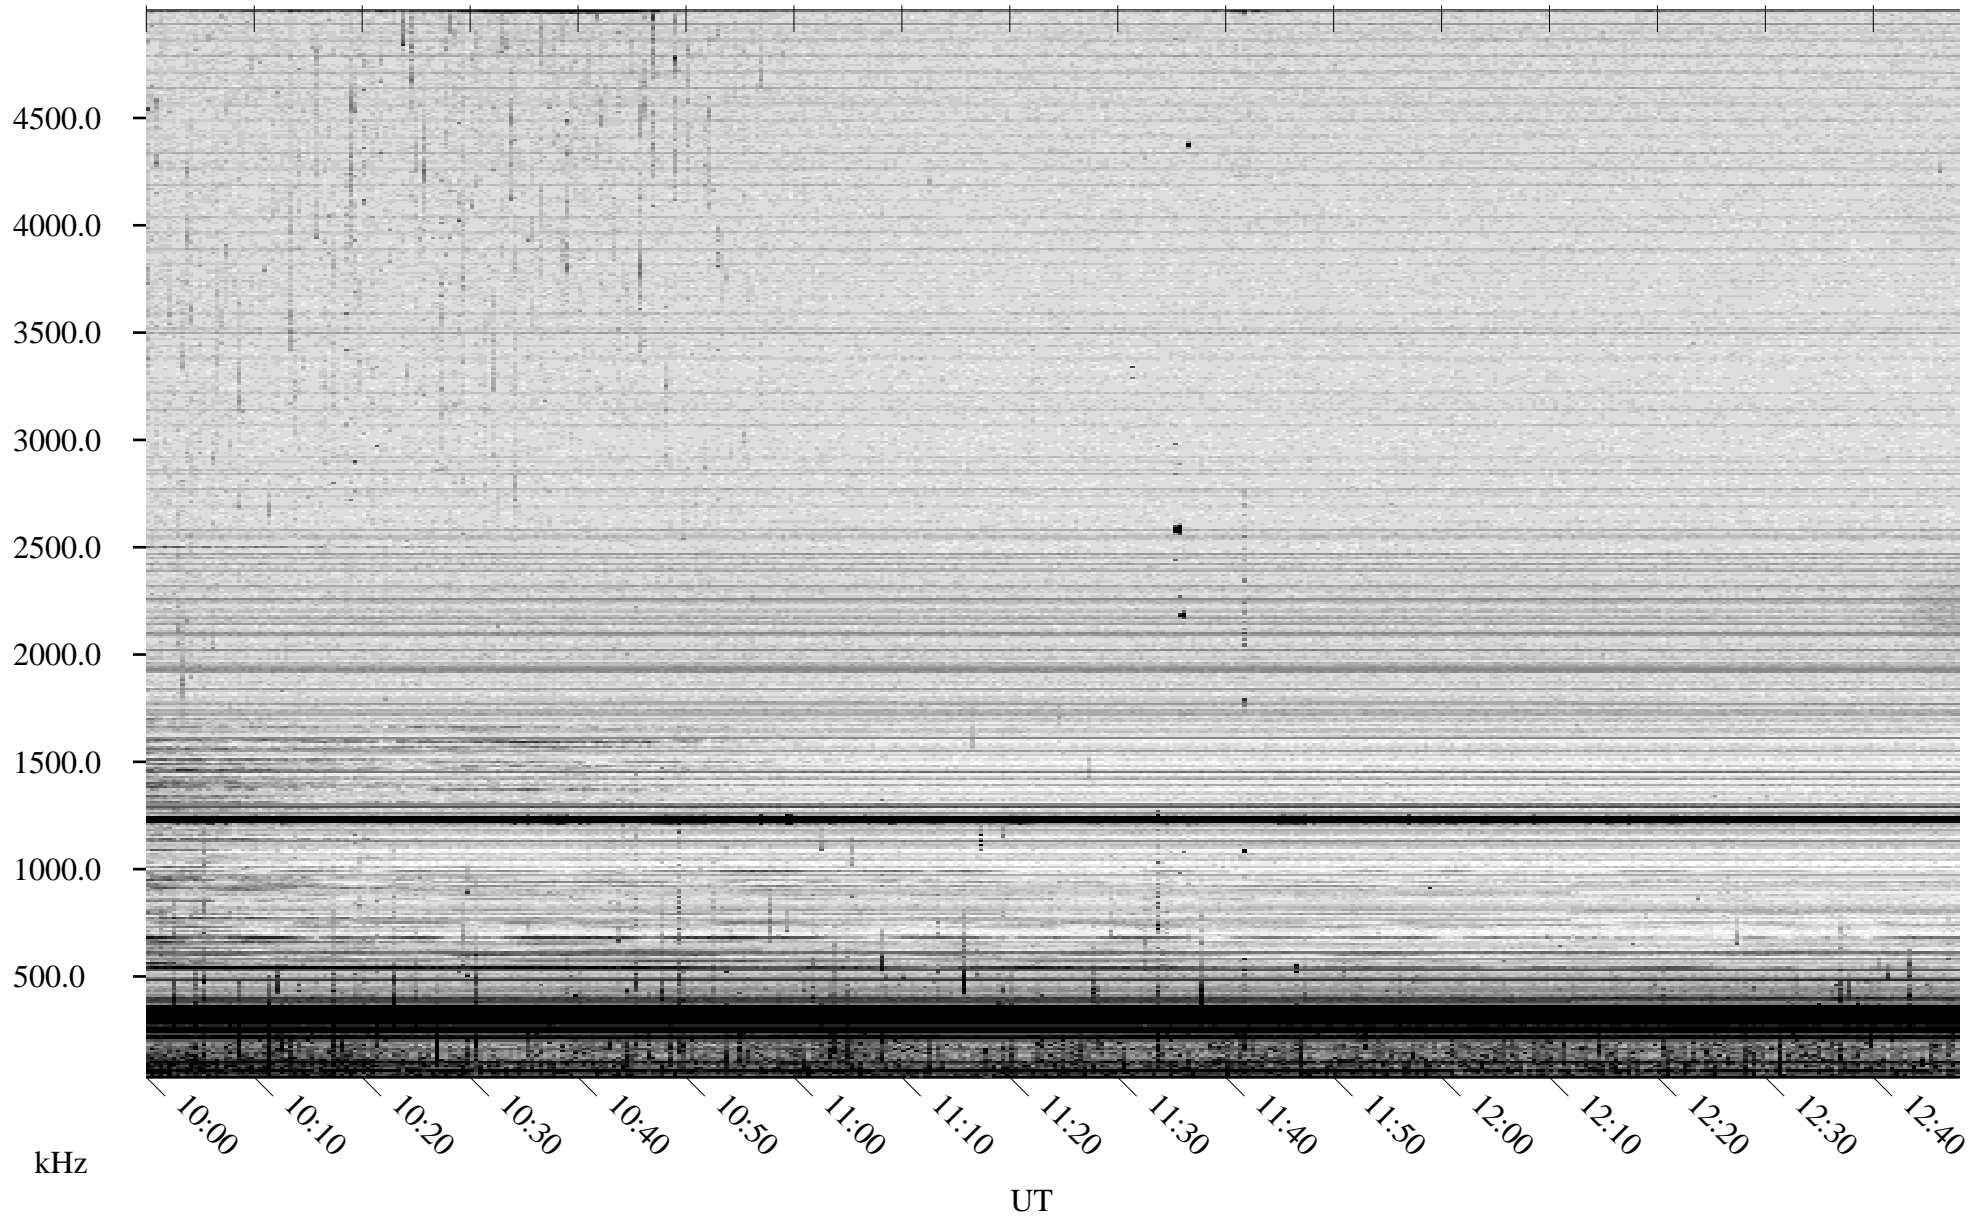

# 06/27/2008 Churchill, Manitoba

Linear Scale    Black = 161    White = 15

ch08178l.r00SUm max\_12

Page 4

# 06/27/2008 Churchill, Manitoba

Linear Scale    Black = 161    White = 15

ch08178l.r00SUm max\_12

Page 5

# 06/27/2008 Churchill, Manitoba

Linear Scale    Black = 161    White = 15

ch08178l.r00SUm max\_12

Page 6

# 06/27/2008 Churchill, Manitoba

Linear Scale    Black = 161    White = 15

ch08178l.r00SUm max\_12

Page 7