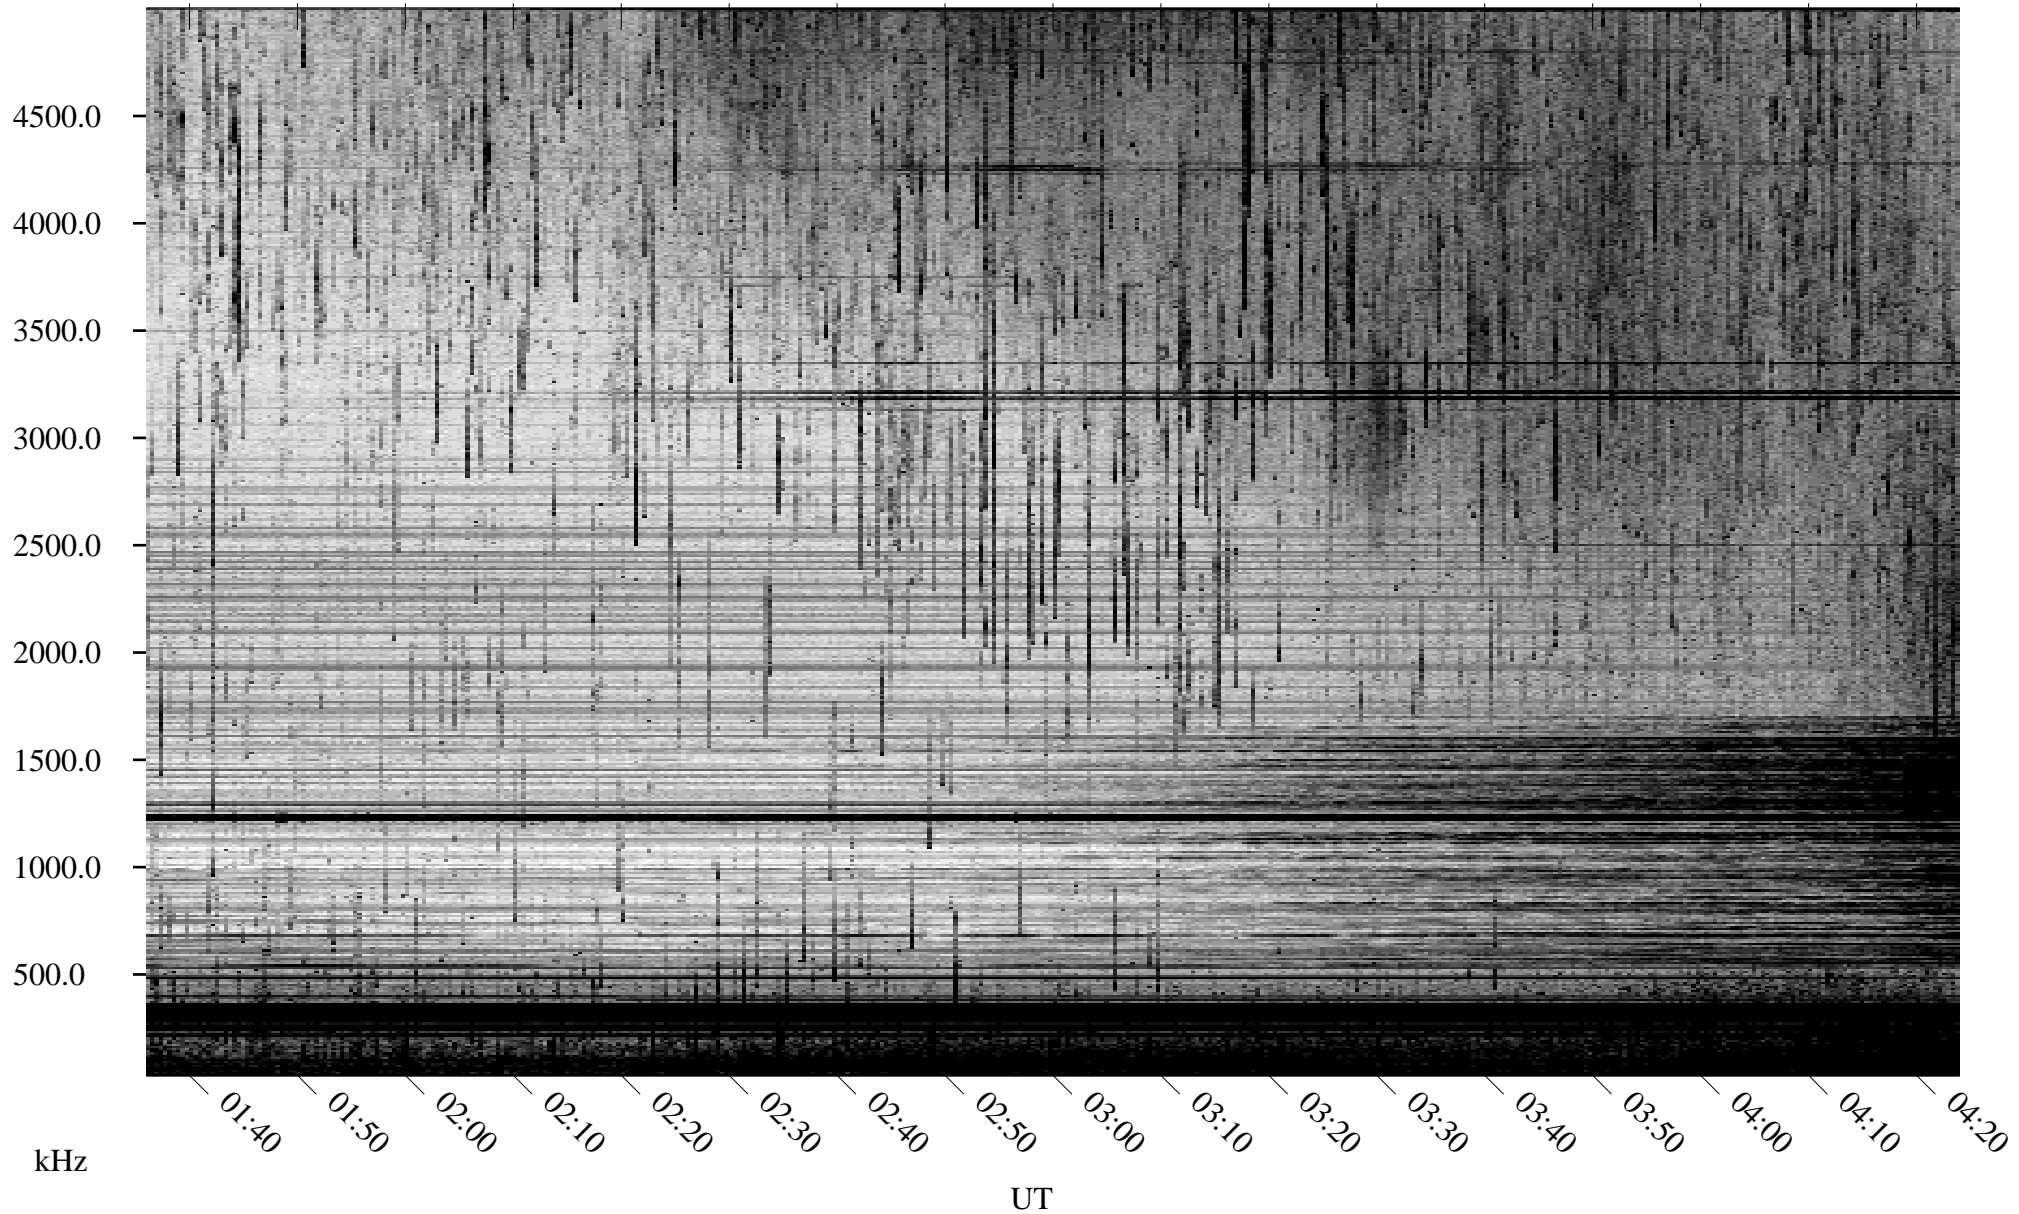

# 06/26/2008 Churchill, Manitoba

Linear Scale    Black = 161    White = 15

ch08178l.r00SUm max\_12

Page 1

# 06/26/2008 Churchill, Manitoba

Linear Scale    Black = 161    White = 15

ch08178l.r00SUm max\_12

Page 2

# 06/27/2008 Churchill, Manitoba

Linear Scale    Black = 161    White = 15

ch08178l.r00SUm max\_12

Page 3

# 06/27/2008 Churchill, Manitoba

Linear Scale    Black = 161    White = 15

ch08178l.r00SUm max\_12

Page 4