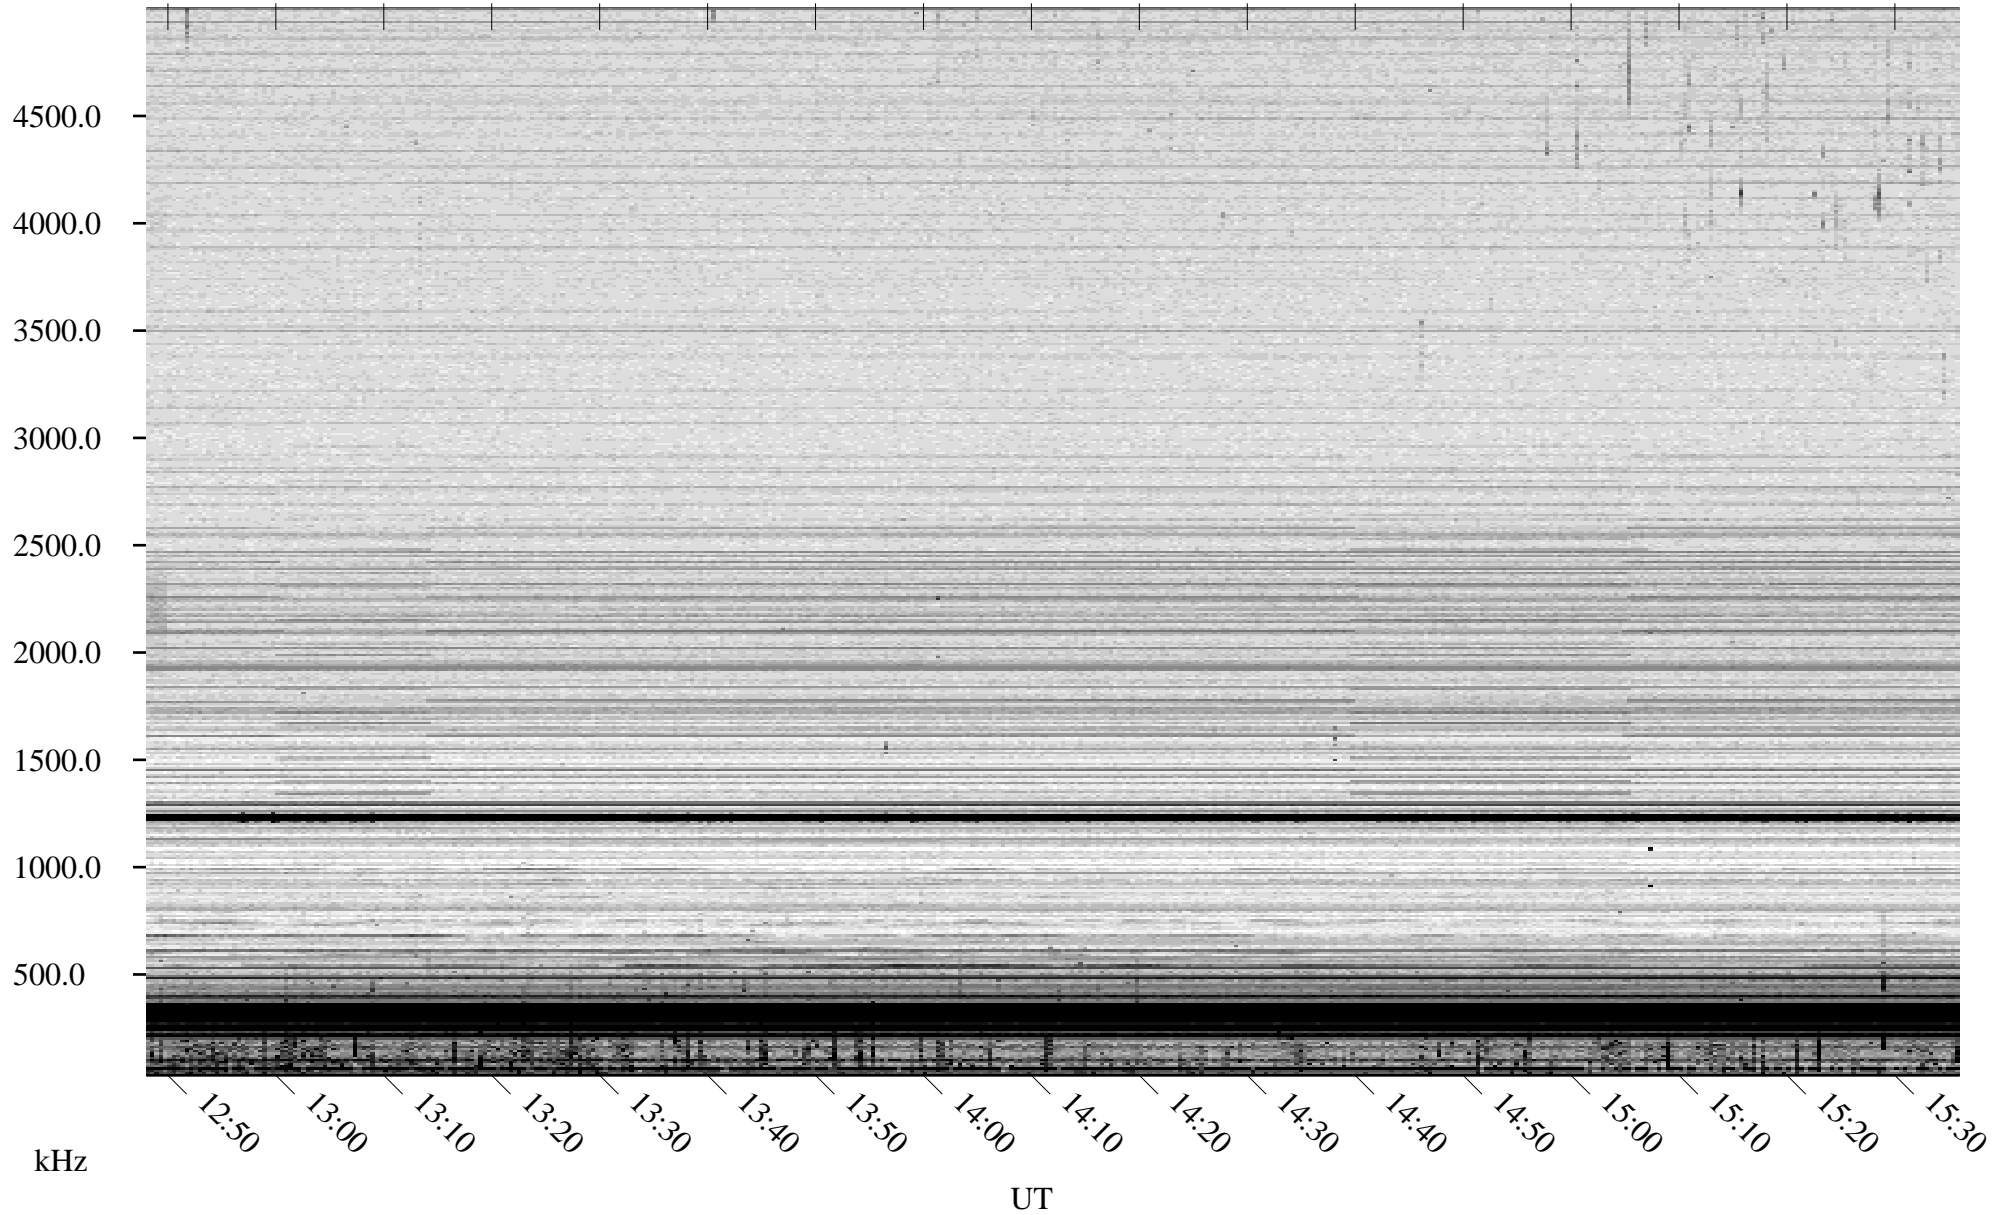

# 06/27/2008 Churchill, Manitoba

Linear Scale    Black = 161    White = 15

ch08178l.r00SUm max\_12

Page 5

# 06/27/2008 Churchill, Manitoba

Linear Scale    Black = 161    White = 15

ch08178l.r00SUm max\_12

Page 6

# 06/27/2008 Churchill, Manitoba

Linear Scale    Black = 161    White = 15

ch08178l.r00SUm max\_12

Page 7

# 06/27/2008 Churchill, Manitoba

Linear Scale    Black = 161    White = 15

ch08178l.r00SUm max\_12

Page 8