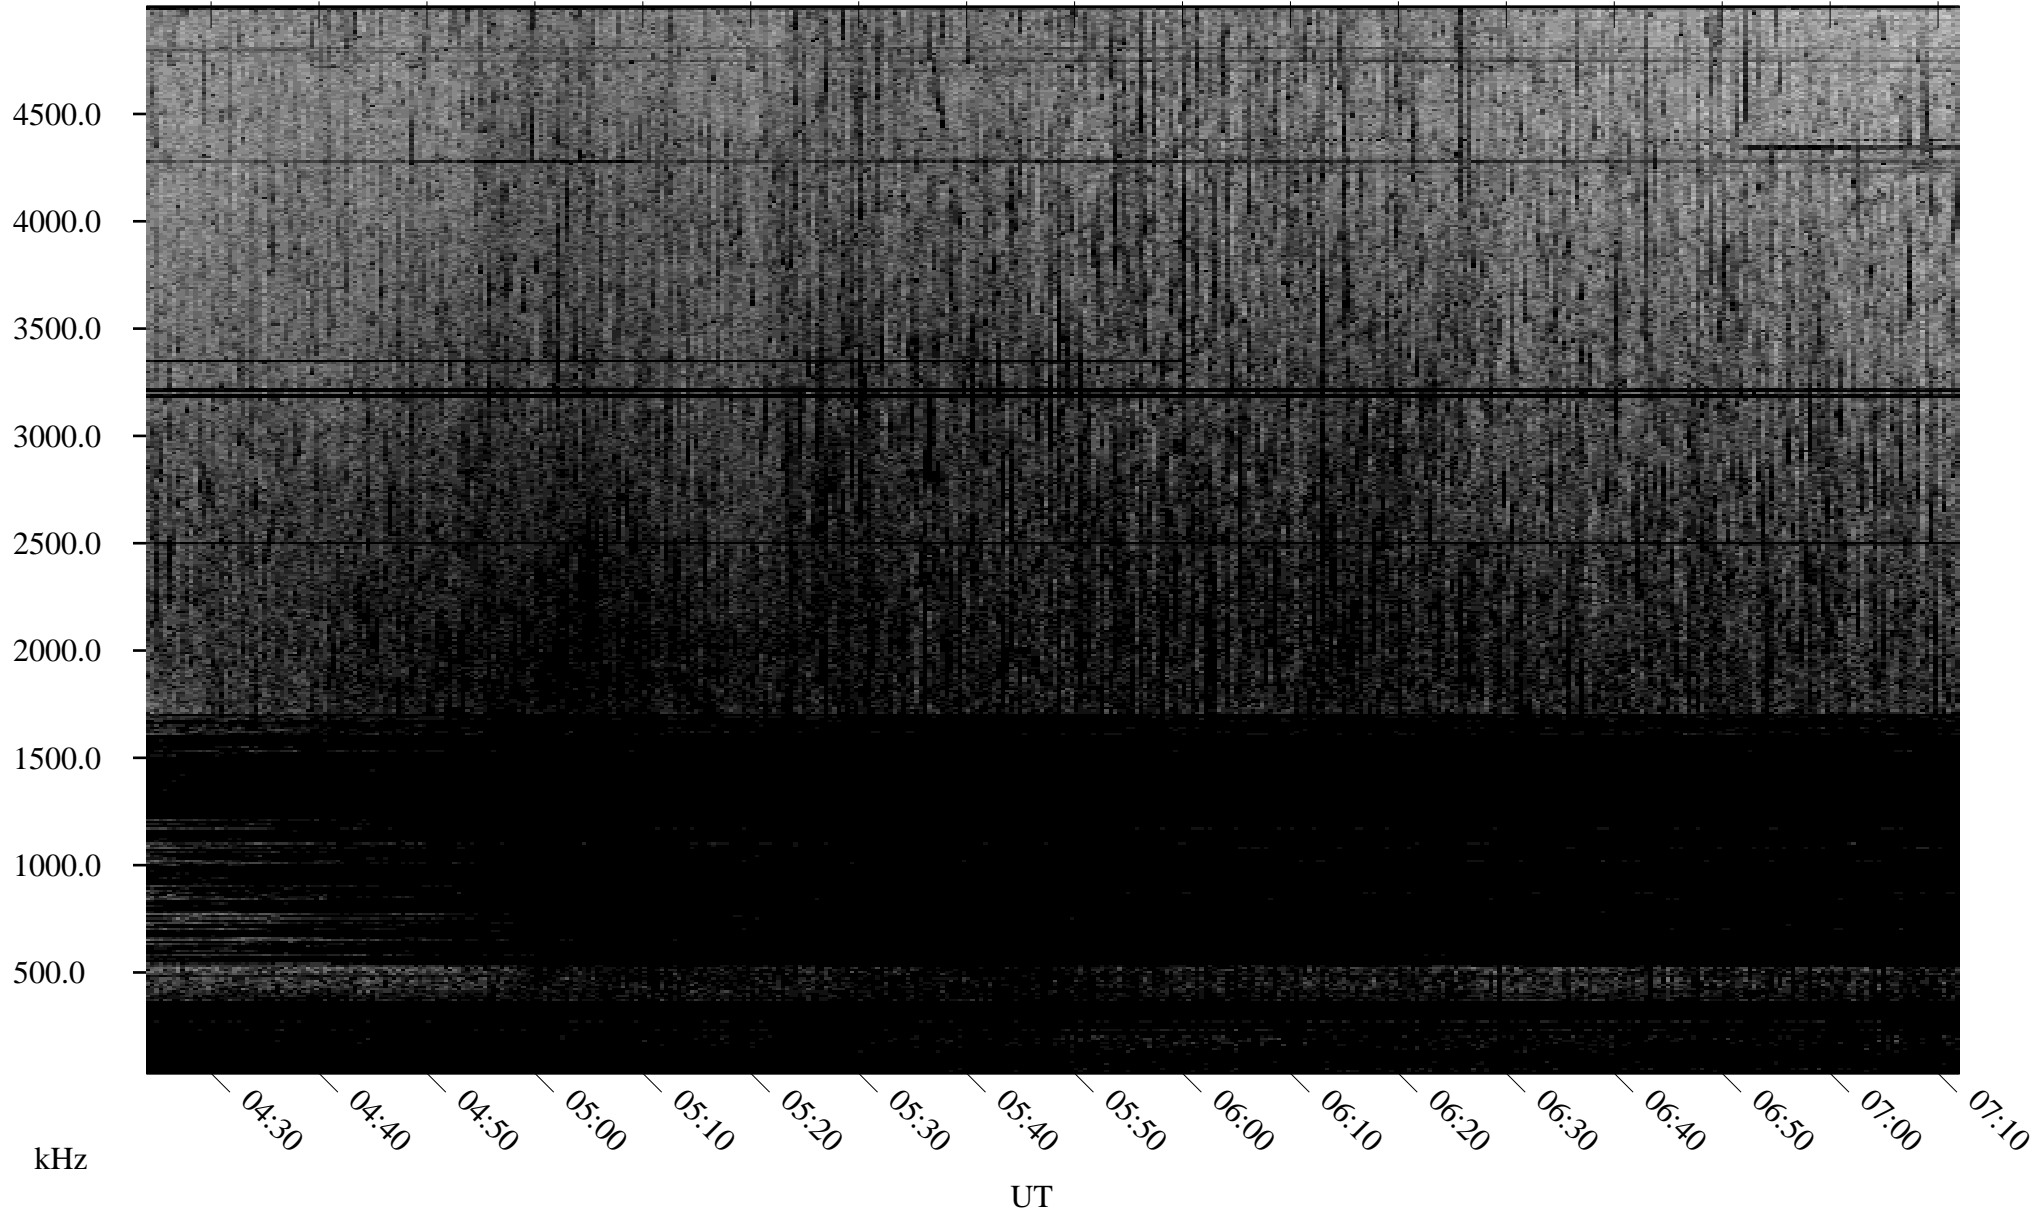

# 06/26/2008 Churchill, Manitoba

Linear Scale    Black = 161    White = 15

ch08178l.r00SUm max\_12

Page 1

# 06/26/2008 Churchill, Manitoba

Linear Scale    Black = 161    White = 15

ch08178l.r00SUm max\_12

Page 2

# 06/27/2008 Churchill, Manitoba

Linear Scale    Black = 161    White = 15

ch08178l.r00SUm max\_12

Page 3

# 06/27/2008 Churchill, Manitoba

Linear Scale    Black = 161    White = 15

ch08178l.r00SUm max\_12

Page 4