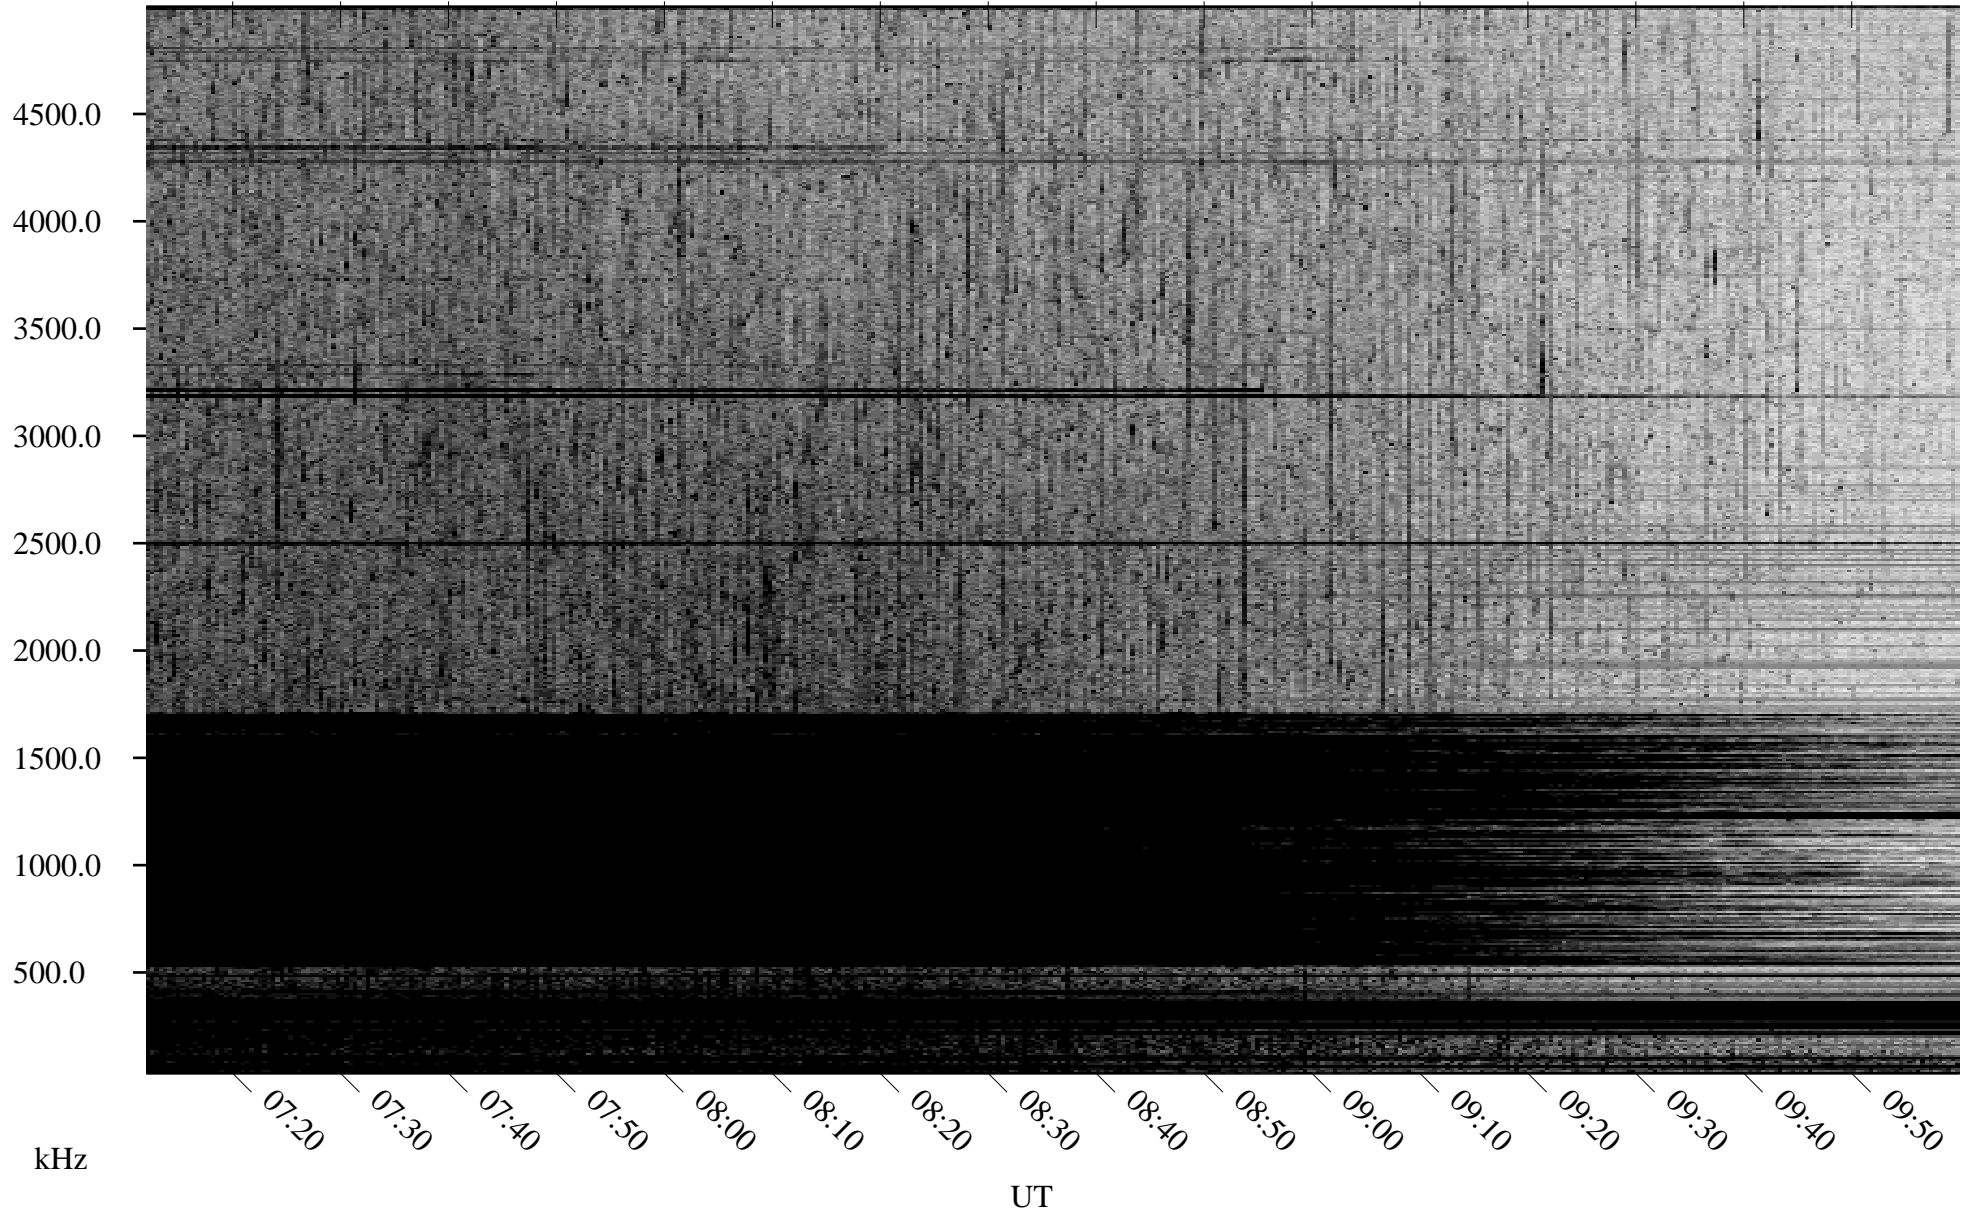

06/27/2008 Churchill, Manitoba

Linear Scale Black = 161 White = 15

ch08179l.r00SUm max_12

Page 1

06/27/2008 Churchill, Manitoba

Linear Scale Black = 161 White = 15

ch08179l.r00SUm max_12

Page 2

06/28/2008 Churchill, Manitoba

Linear Scale Black = 161 White = 15

ch08179l.r00SUm max_12

Page 3

06/28/2008 Churchill, Manitoba

Linear Scale Black = 161 White = 15

ch08179l.r00SUm max_12

Page 4

06/28/2008 Churchill, Manitoba

Linear Scale Black = 161 White = 15

ch08179l.r00SUm max_12

Page 5

06/28/2008 Churchill, Manitoba

Linear Scale Black = 161 White = 15

ch08179l.r00SUm max_12

Page 6

06/28/2008 Churchill, Manitoba

Linear Scale Black = 161 White = 15

ch08179l.r00SUm max_12

Page 7

06/28/2008 Churchill, Manitoba

Linear Scale Black = 161 White = 15

ch08179l.r00SUm max_12

Page 8