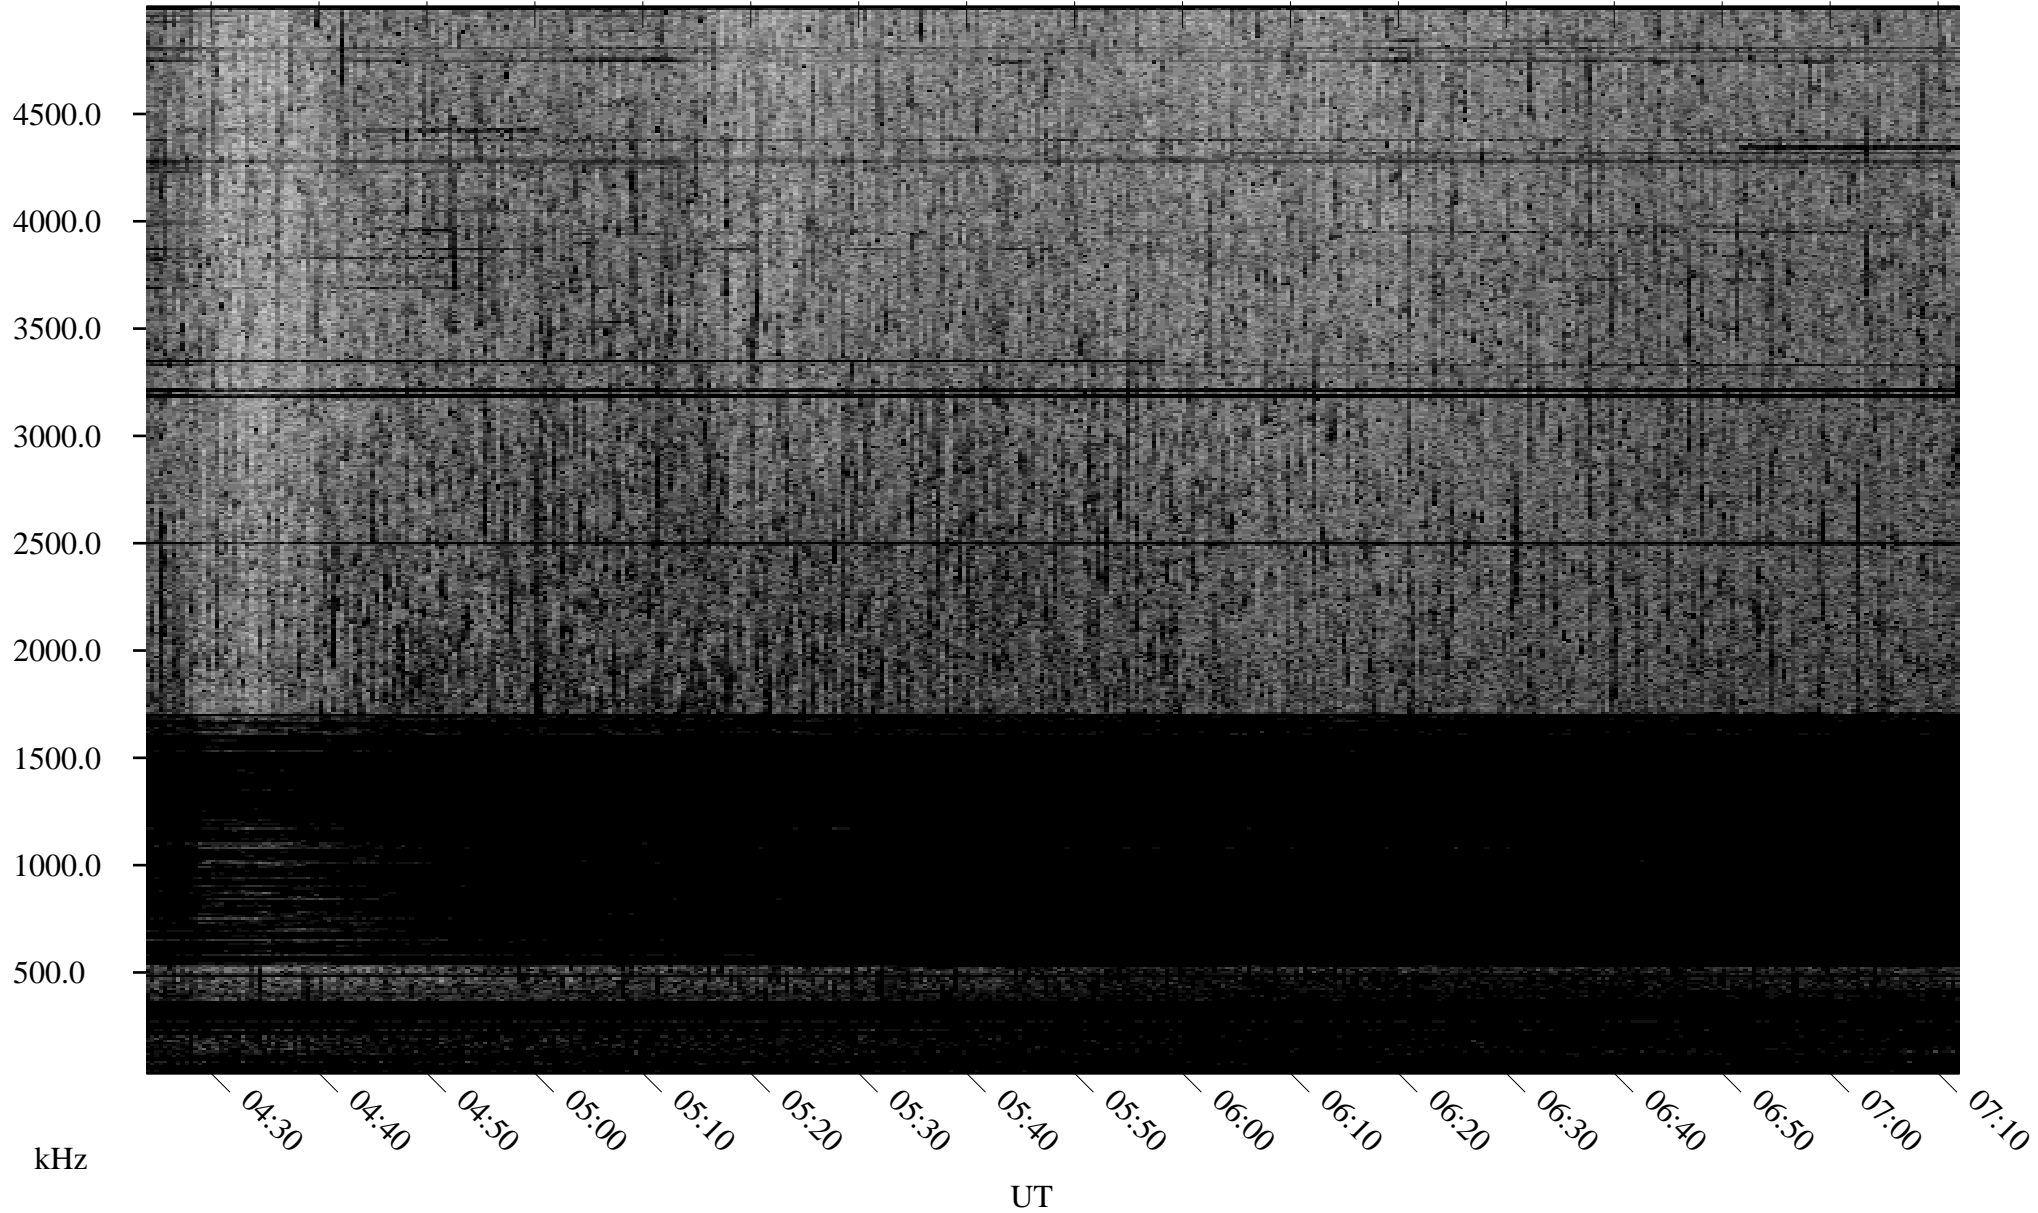

06/27/2008 Churchill, Manitoba

Linear Scale Black = 161 White = 15

ch08179l.r00SUm max_12

Page 1

06/27/2008 Churchill, Manitoba

Linear Scale Black = 161 White = 15

ch08179l.r00SUm max_12

Page 2

06/28/2008 Churchill, Manitoba

Linear Scale Black = 161 White = 15

ch08179l.r00SUm max_12

Page 3

06/28/2008 Churchill, Manitoba

Linear Scale Black = 161 White = 15

ch08179l.r00SUm max_12

Page 4

06/28/2008 Churchill, Manitoba

Linear Scale Black = 161 White = 15

ch08179l.r00SUm max_12

Page 5

06/28/2008 Churchill, Manitoba

Linear Scale Black = 161 White = 15

ch08179l.r00SUm max_12

Page 6

06/28/2008 Churchill, Manitoba

Linear Scale Black = 161 White = 15

ch08179l.r00SUm max_12

Page 7

06/28/2008 Churchill, Manitoba

Linear Scale Black = 161 White = 15

ch08179l.r00SUm max_12

Page 8