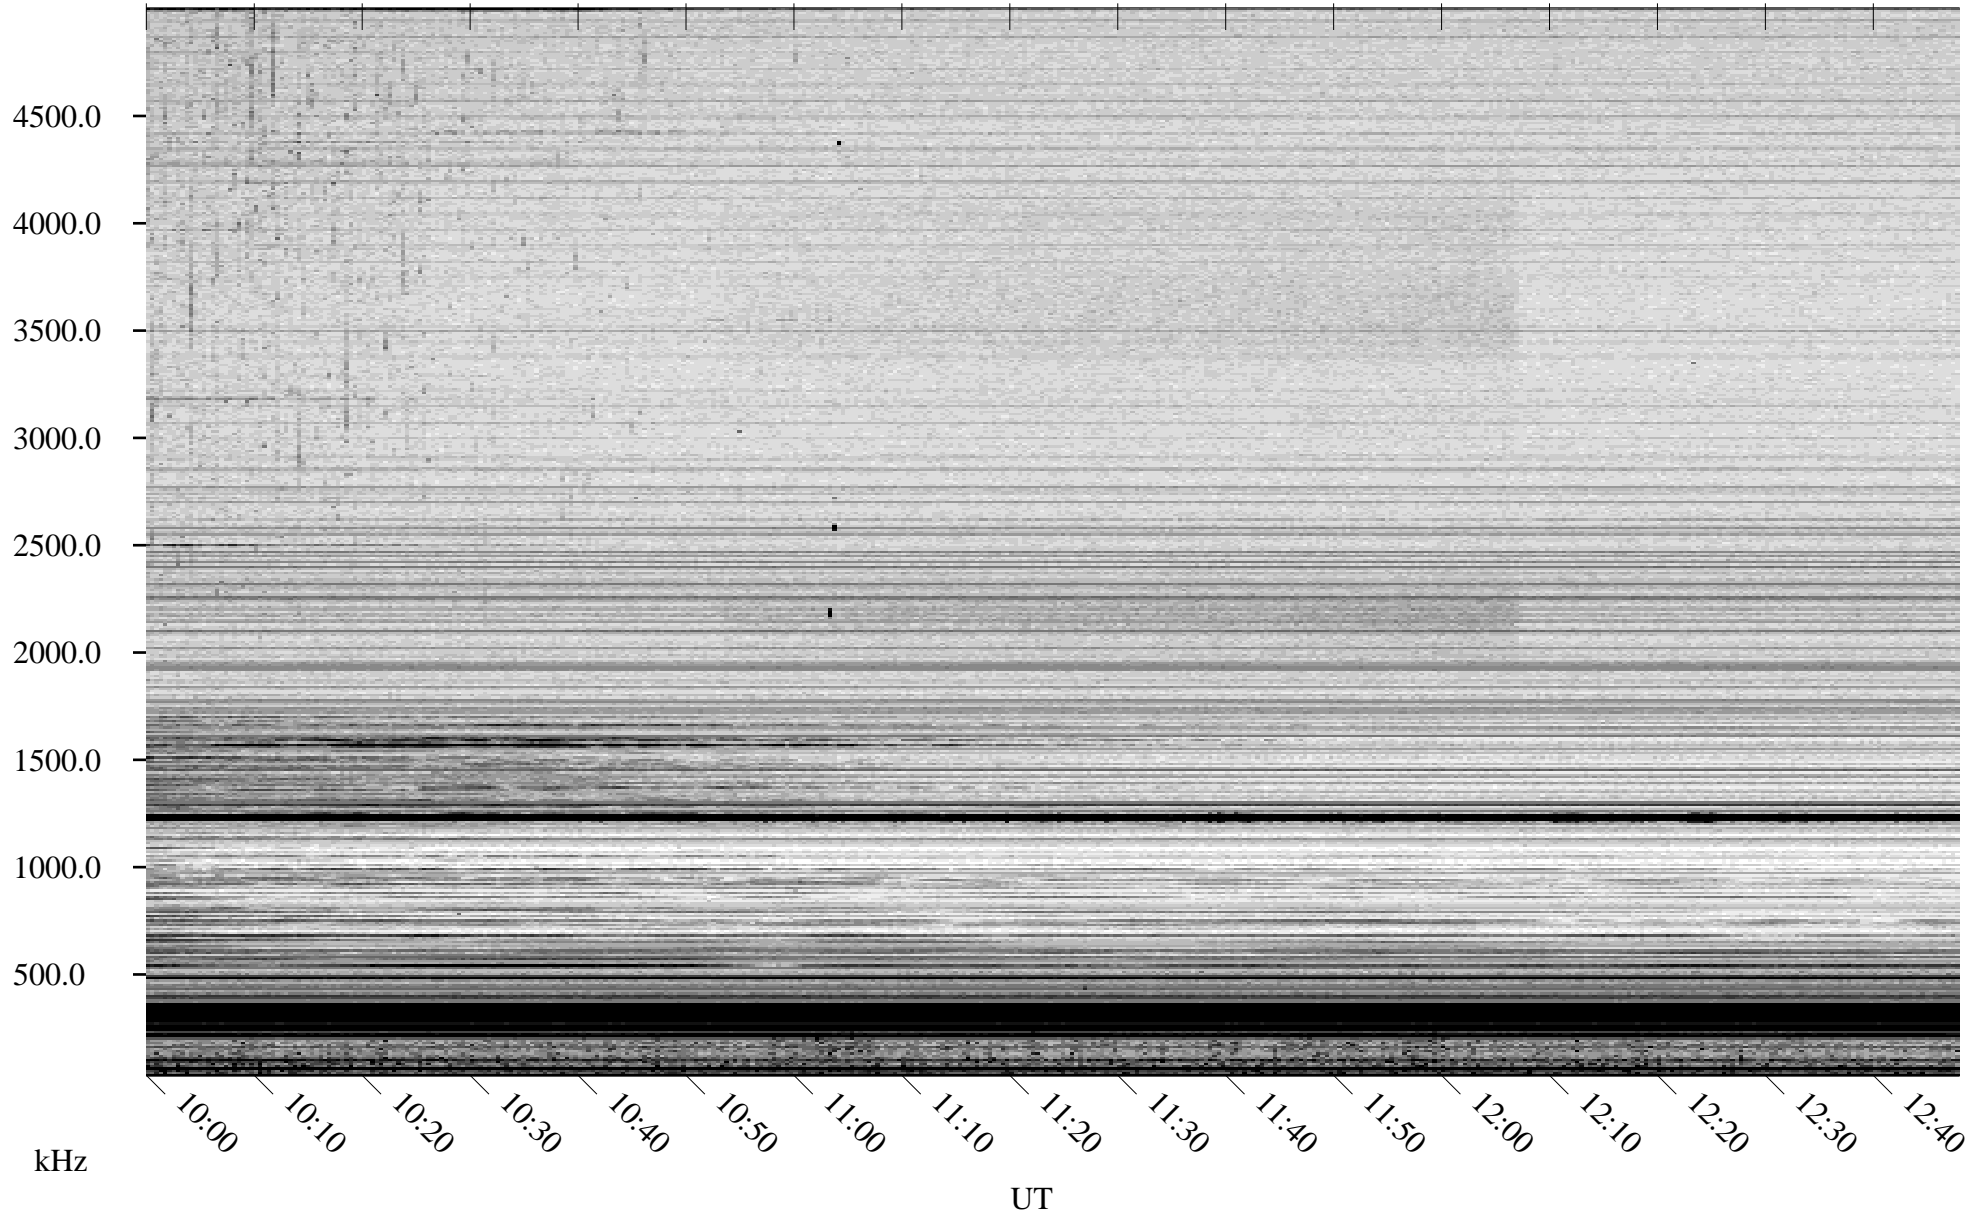

06/27/2008 Churchill, Manitoba

Linear Scale Black = 161 White = 15

ch08179l.r00SUm max_12

Page 1

06/27/2008 Churchill, Manitoba

Linear Scale Black = 161 White = 15

ch08179l.r00SUm max_12

Page 2

06/28/2008 Churchill, Manitoba

Linear Scale Black = 161 White = 15

ch08179l.r00SUm max_12

Page 3

06/28/2008 Churchill, Manitoba

Linear Scale Black = 161 White = 15

ch08179l.r00SUm max_12

Page 4

06/28/2008 Churchill, Manitoba

Linear Scale Black = 161 White = 15

ch08179l.r00SUm max_12

Page 5

06/28/2008 Churchill, Manitoba

Linear Scale Black = 161 White = 15

ch08179l.r00SUm max_12

Page 6

06/28/2008 Churchill, Manitoba

Linear Scale Black = 161 White = 15

ch08179l.r00SUm max_12

Page 7

06/28/2008 Churchill, Manitoba

Linear Scale Black = 161 White = 15

ch08179l.r00SUm max_12

Page 8