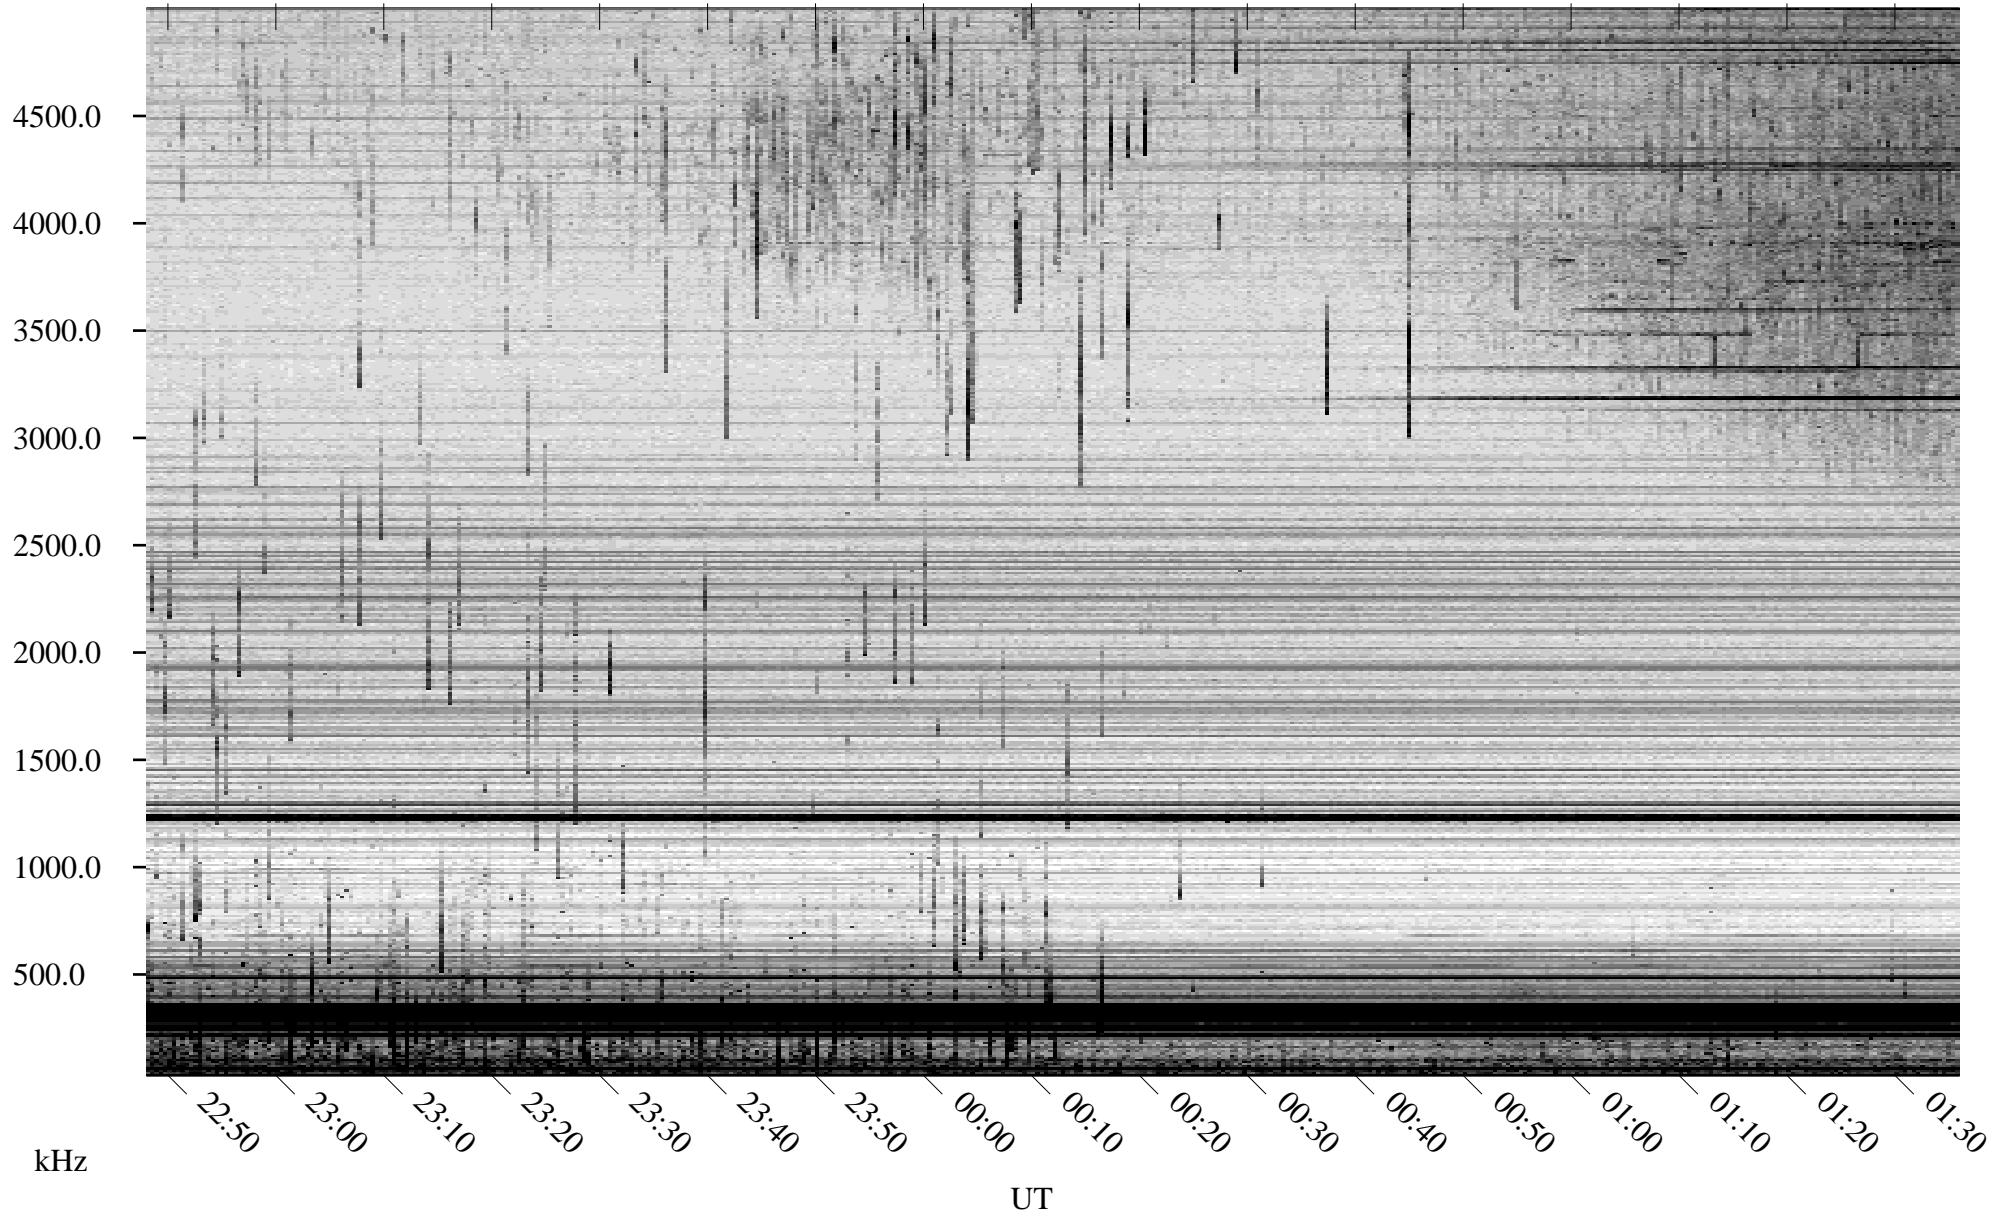

06/27/2008 Churchill, Manitoba

Linear Scale Black = 161 White = 15

ch08179l.r00SUm max_12

Page 1

06/27/2008 Churchill, Manitoba

Linear Scale Black = 161 White = 15

ch08179l.r00SUm max_12

Page 2

06/28/2008 Churchill, Manitoba

Linear Scale Black = 161 White = 15

ch08179l.r00SUm max_12

Page 3

06/28/2008 Churchill, Manitoba

Linear Scale Black = 161 White = 15

ch08179l.r00SUm max_12

Page 4

06/28/2008 Churchill, Manitoba

Linear Scale Black = 161 White = 15

ch08179l.r00SUm max_12

Page 5

06/28/2008 Churchill, Manitoba

Linear Scale Black = 161 White = 15

ch08179l.r00SUm max_12

Page 6

06/28/2008 Churchill, Manitoba

Linear Scale Black = 161 White = 15

ch08179l.r00SUm max_12

Page 7

06/28/2008 Churchill, Manitoba

Linear Scale Black = 161 White = 15

ch08179l.r00SUm max_12

Page 8