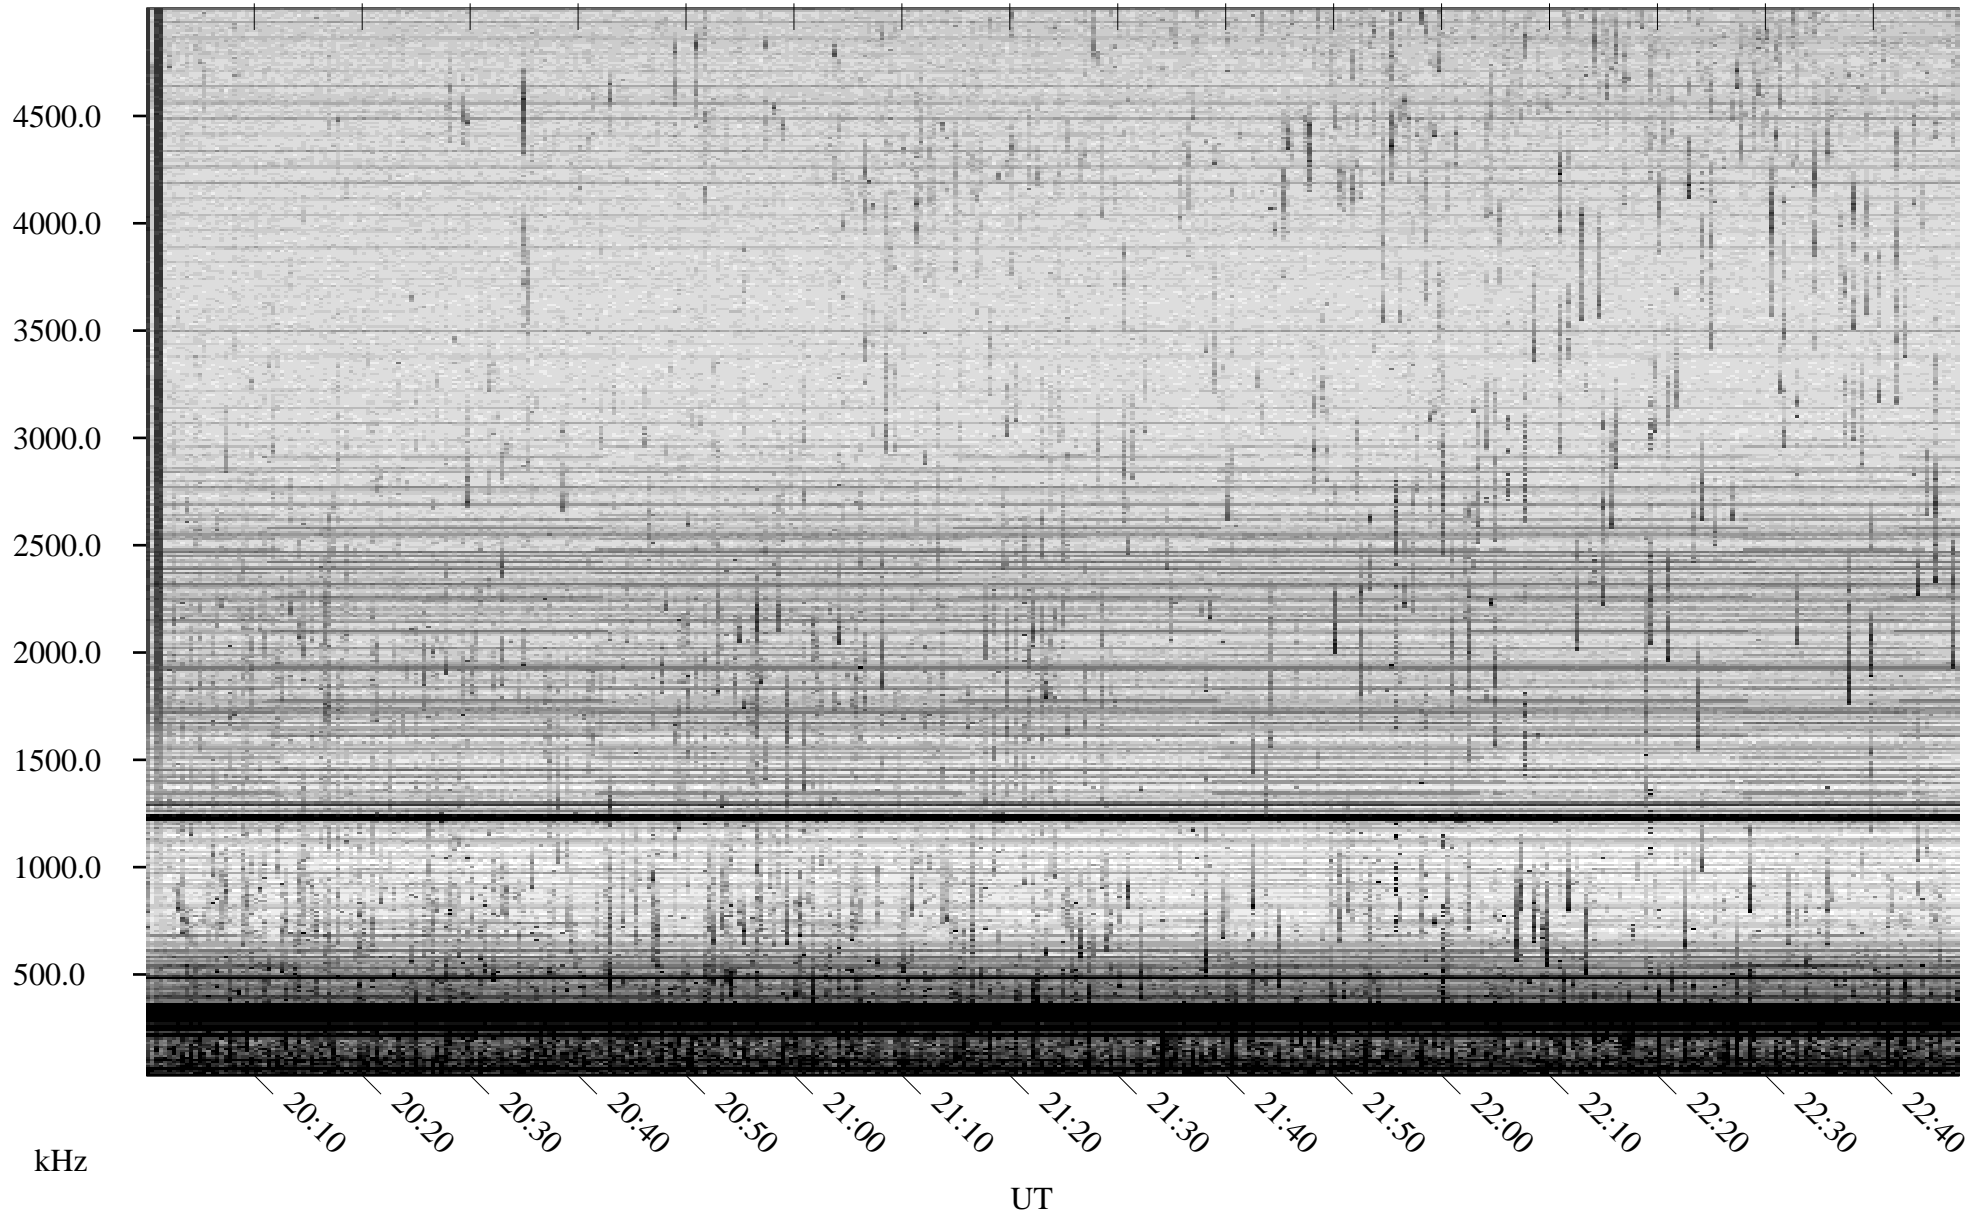

06/27/2008 Churchill, Manitoba

Linear Scale Black = 161 White = 15

ch08179l.r00SUm max_12

Page 1

06/27/2008 Churchill, Manitoba

Linear Scale Black = 161 White = 15

ch08179l.r00SUm max_12

Page 2

06/28/2008 Churchill, Manitoba

Linear Scale Black = 161 White = 15

ch08179l.r00SUm max_12

Page 3

06/28/2008 Churchill, Manitoba

Linear Scale Black = 161 White = 15

ch08179l.r00SUm max_12

Page 4

06/28/2008 Churchill, Manitoba

Linear Scale Black = 161 White = 15

ch08179l.r00SUm max_12

Page 5

06/28/2008 Churchill, Manitoba

Linear Scale Black = 161 White = 15

ch08179l.r00SUm max_12

Page 6

06/28/2008 Churchill, Manitoba

Linear Scale Black = 161 White = 15

ch08179l.r00SUm max_12

Page 7

06/28/2008 Churchill, Manitoba

Linear Scale Black = 161 White = 15

ch08179l.r00SUm max_12

Page 8