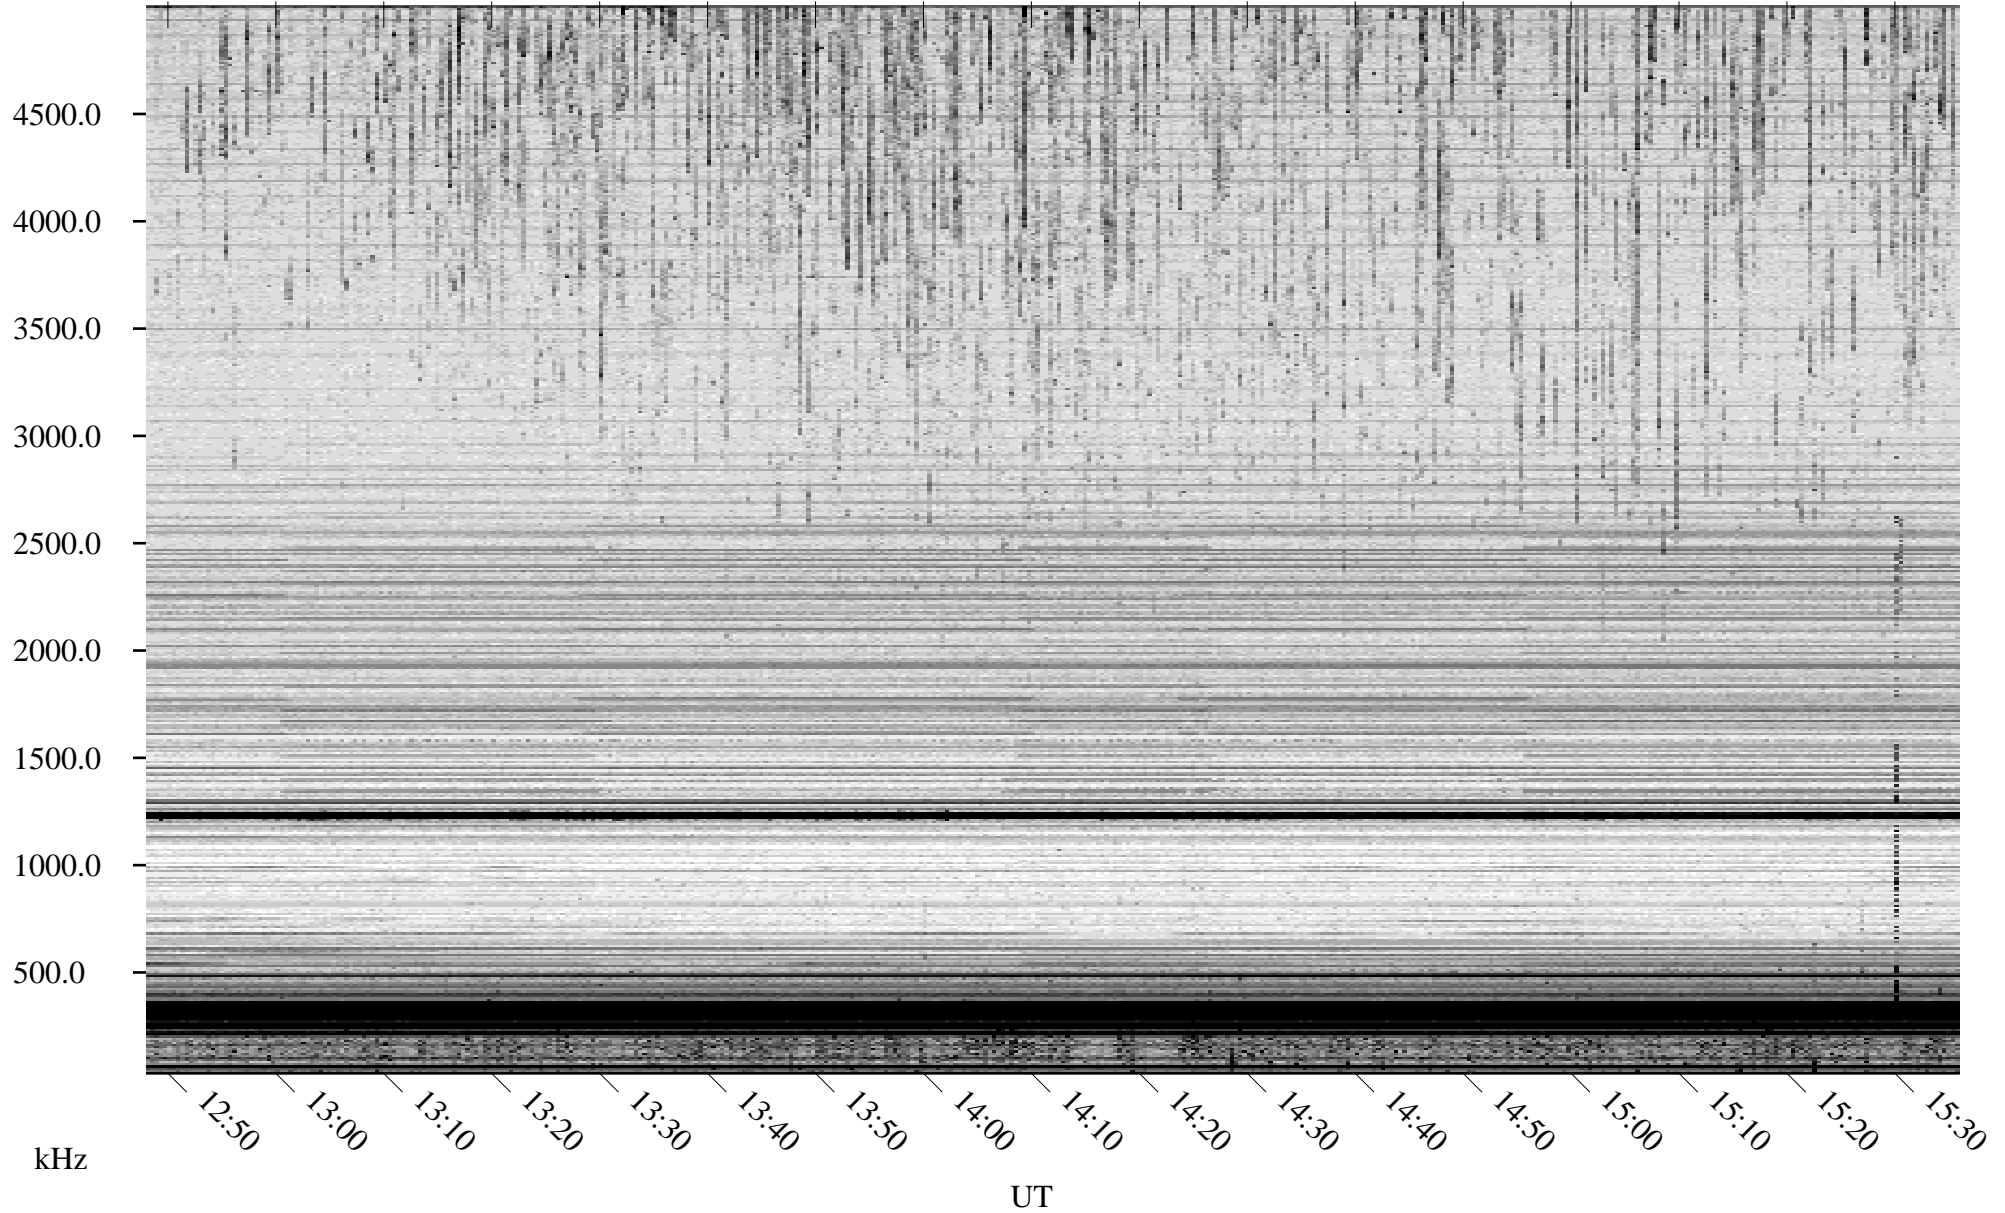

# 06/29/2008 Churchill, Manitoba

Linear Scale    Black = 161    White = 15

ch08180l.r00SUm max\_12

Page 6

# 06/29/2008 Churchill, Manitoba

Linear Scale    Black = 161    White = 15

ch08180l.r00SUm max\_12

Page 7

# 06/29/2008 Churchill, Manitoba

Linear Scale    Black = 161    White = 15

ch08180l.r00SUm max\_12

Page 8