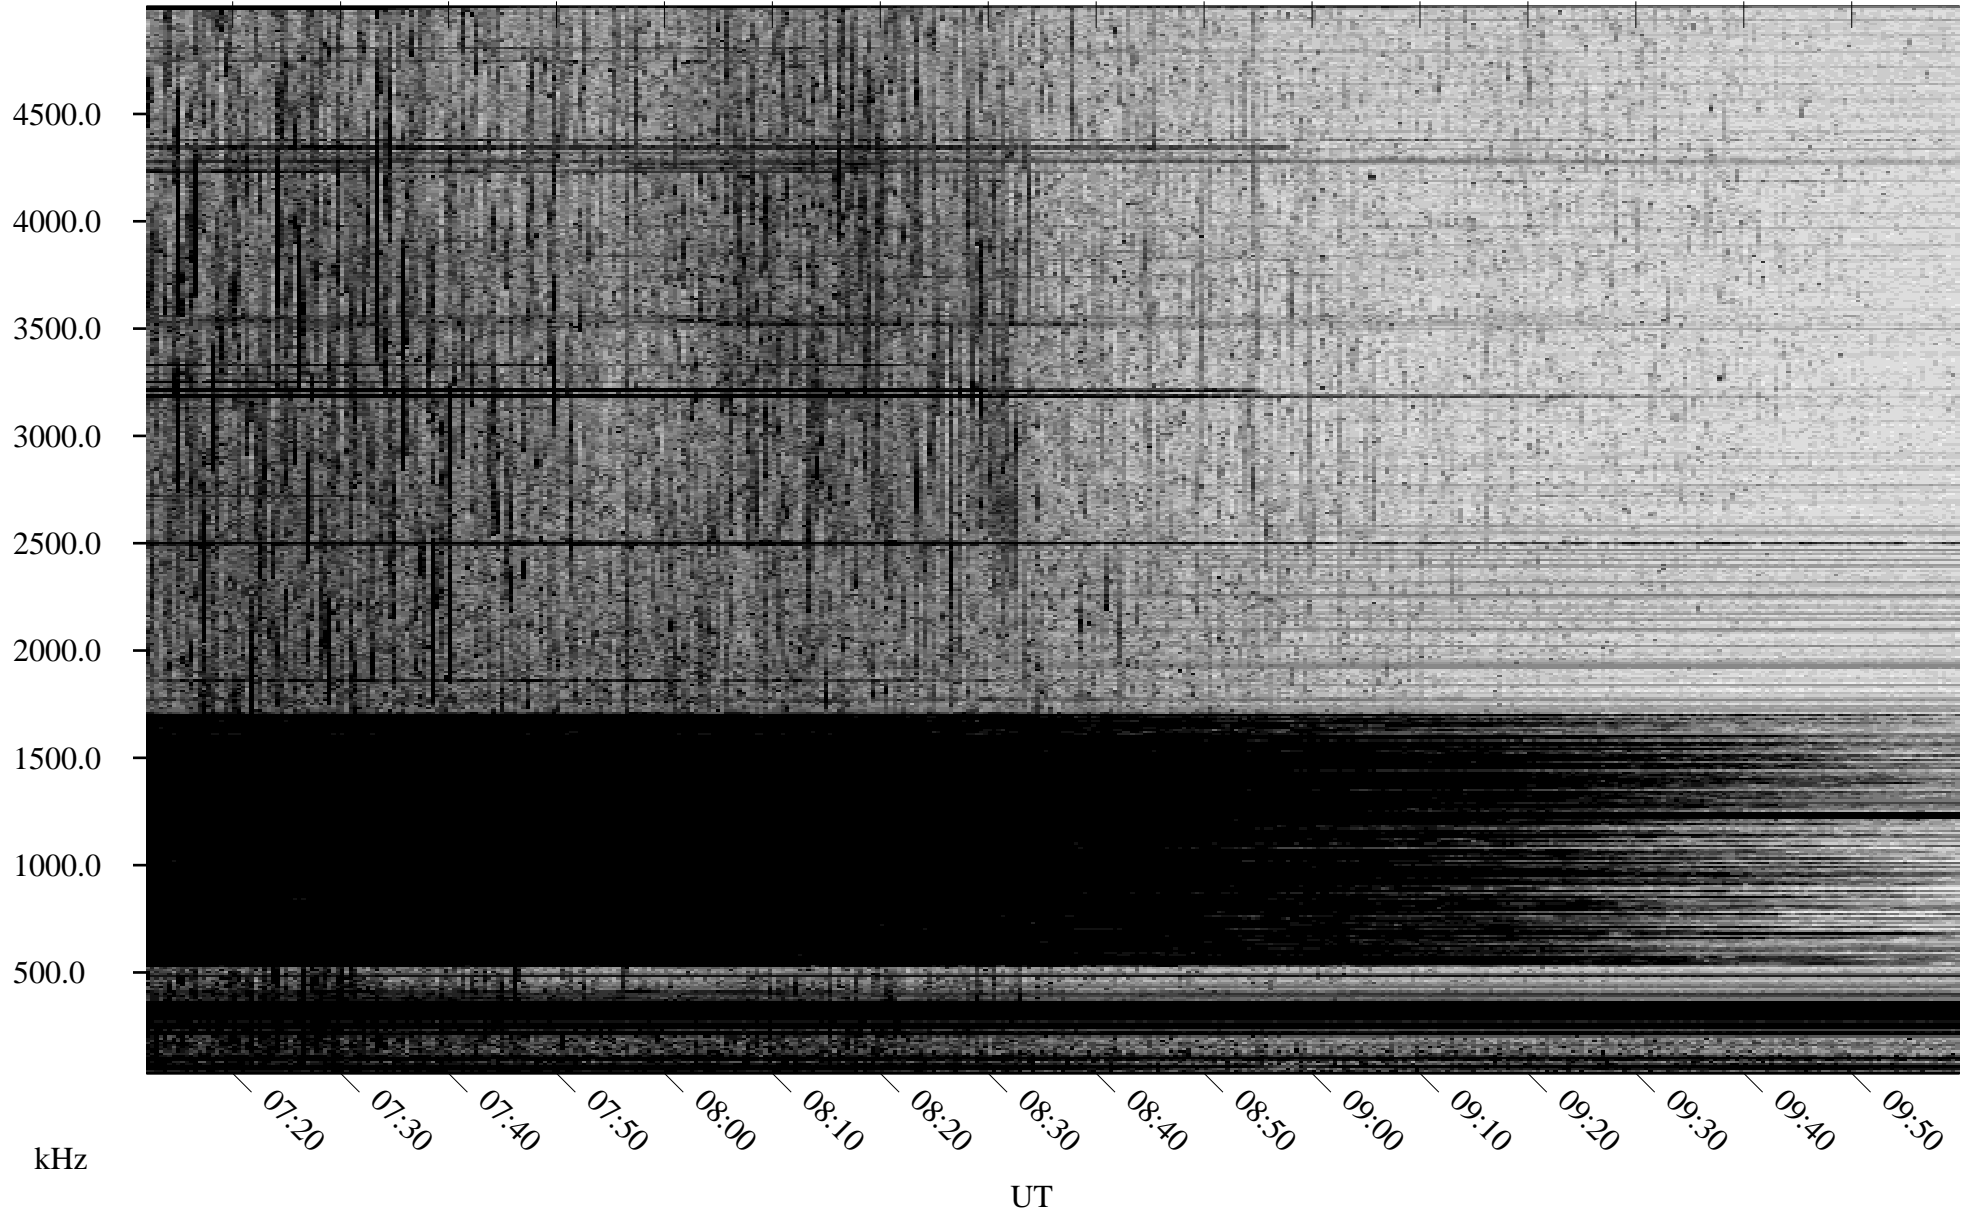

# 06/29/2008 Churchill, Manitoba

Linear Scale    Black = 161    White = 15

ch08180l.r00SUm max\_12

Page 4

# 06/29/2008 Churchill, Manitoba

Linear Scale    Black = 161    White = 15

ch08180l.r00SUm max\_12

Page 5