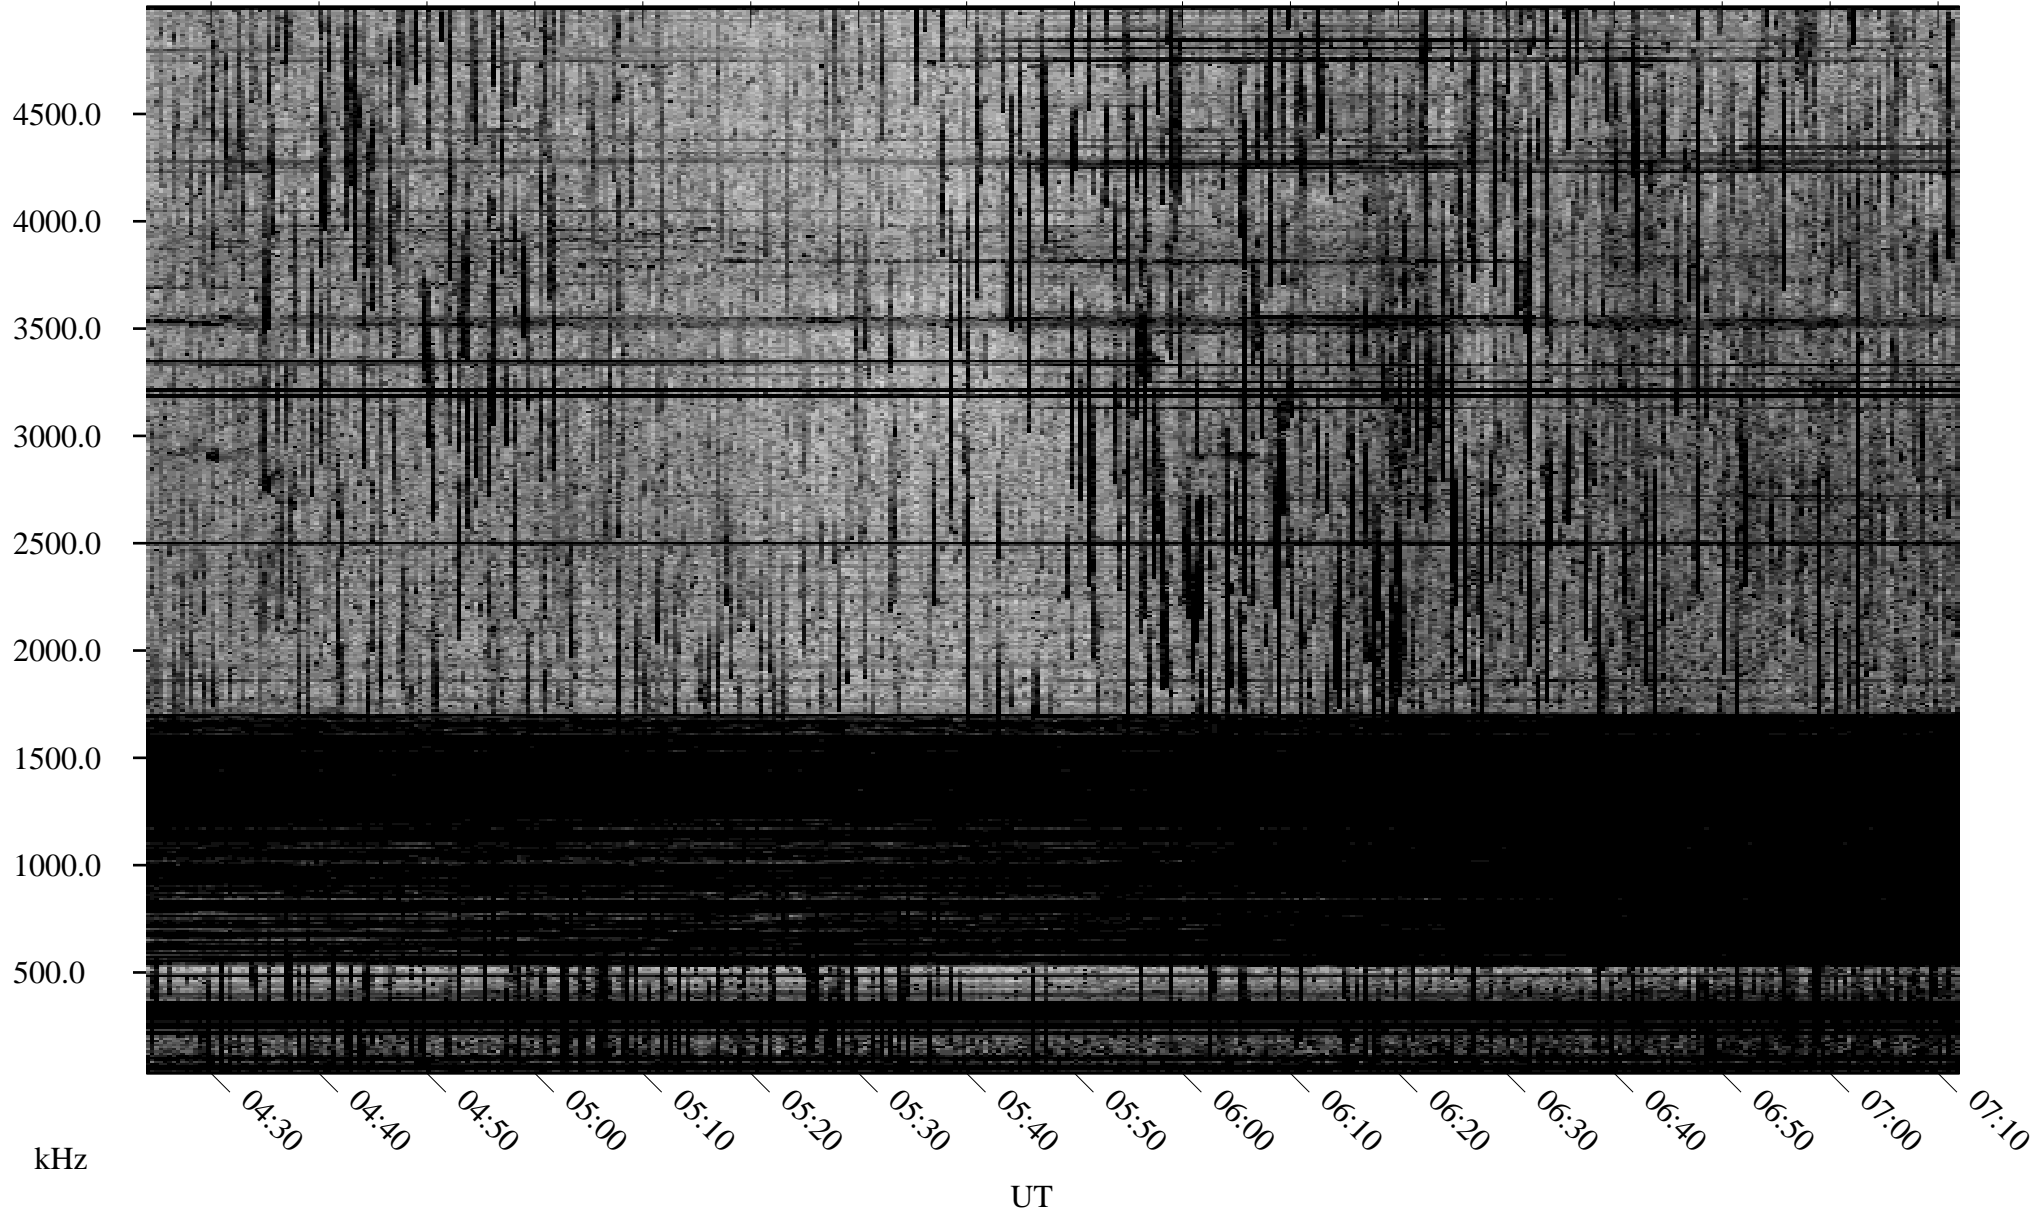

# 06/29/2008 Churchill, Manitoba

Linear Scale    Black = 161    White = 15

ch08180l.r00SUm max\_12

Page 3

# 06/29/2008 Churchill, Manitoba

Linear Scale    Black = 161    White = 15

ch08180l.r00SUm max\_12

Page 4