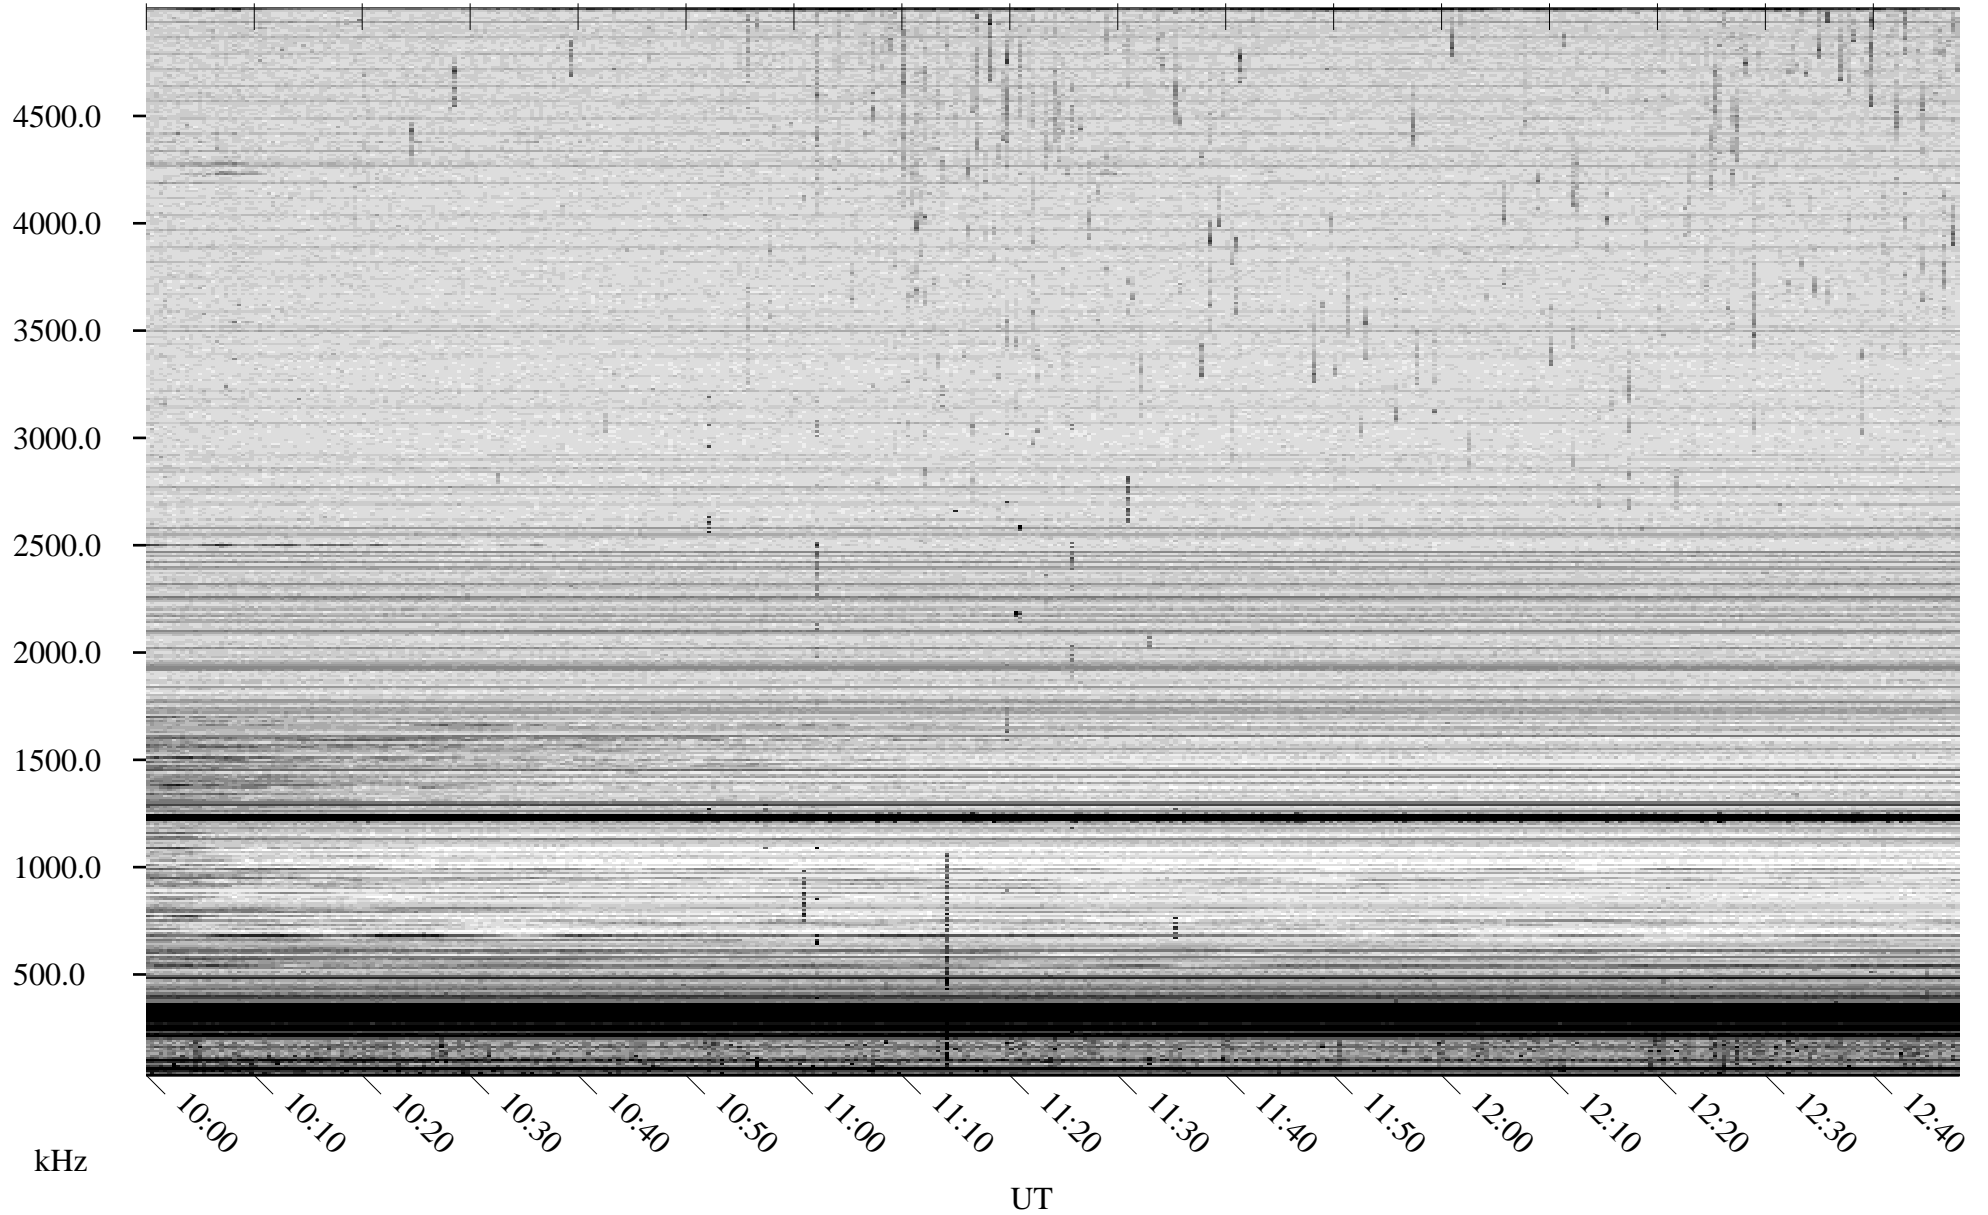

# 06/29/2008 Churchill, Manitoba

Linear Scale    Black = 161    White = 15

ch08180l.r00SUm max\_12

Page 5

# 06/29/2008 Churchill, Manitoba

Linear Scale    Black = 161    White = 15

ch08180l.r00SUm max\_12

Page 6

# 06/29/2008 Churchill, Manitoba

Linear Scale    Black = 161    White = 15

ch08180l.r00SUm max\_12

Page 7

# 06/29/2008 Churchill, Manitoba

Linear Scale    Black = 161    White = 15

ch08180l.r00SUm max\_12

Page 8