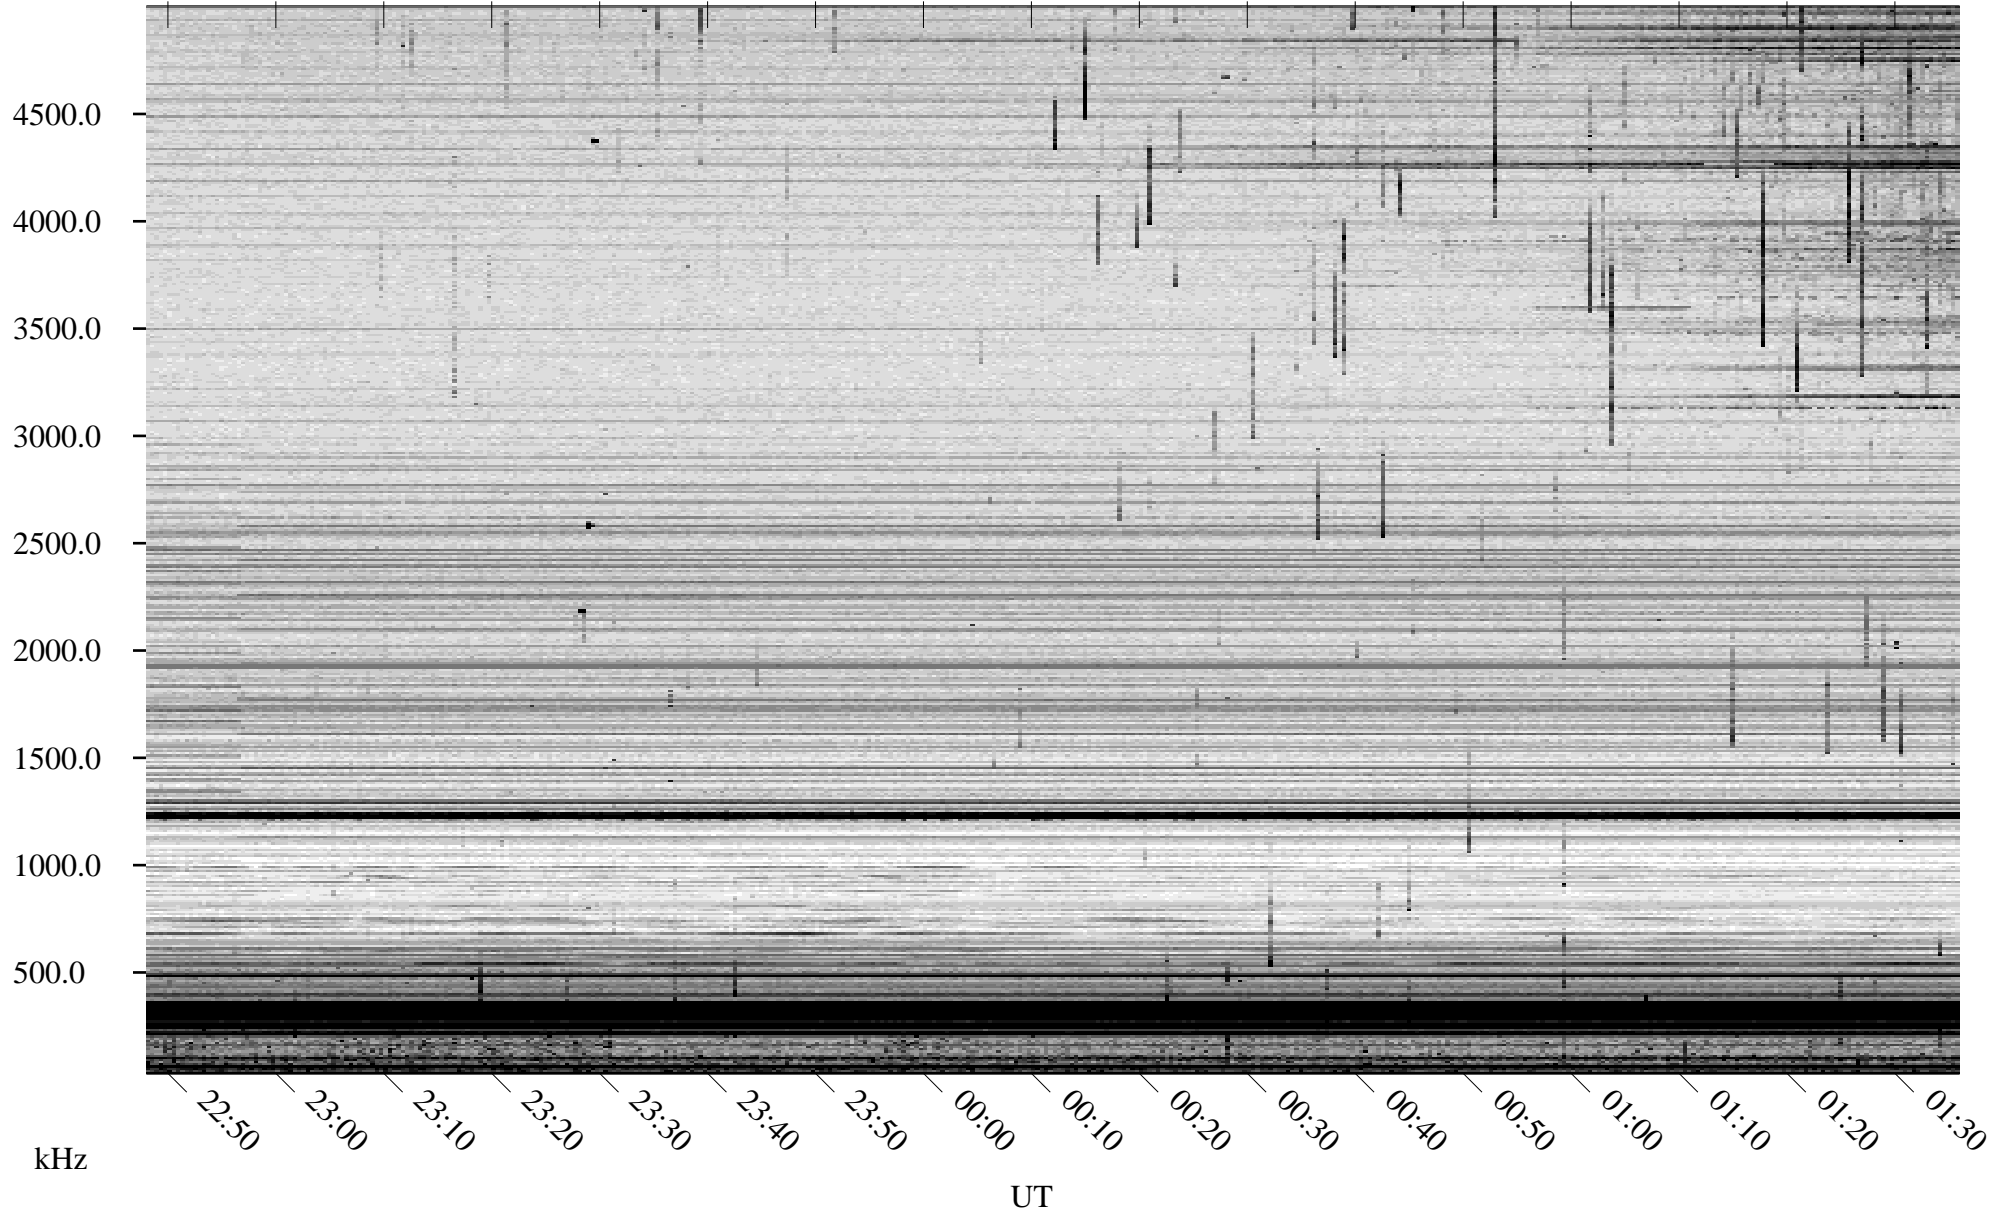

# 06/28/2008 Churchill, Manitoba

Linear Scale    Black = 161    White = 15

ch08180l.r00SUm max\_12

Page 1

# 06/28/2008 Churchill, Manitoba

Linear Scale    Black = 161    White = 15

ch08180l.r00SUm max\_12

Page 2

# 06/29/2008 Churchill, Manitoba

Linear Scale    Black = 161    White = 15

ch08180l.r00SUm max\_12

Page 3

# 06/29/2008 Churchill, Manitoba

Linear Scale    Black = 161    White = 15

ch08180l.r00SUm max\_12

Page 4