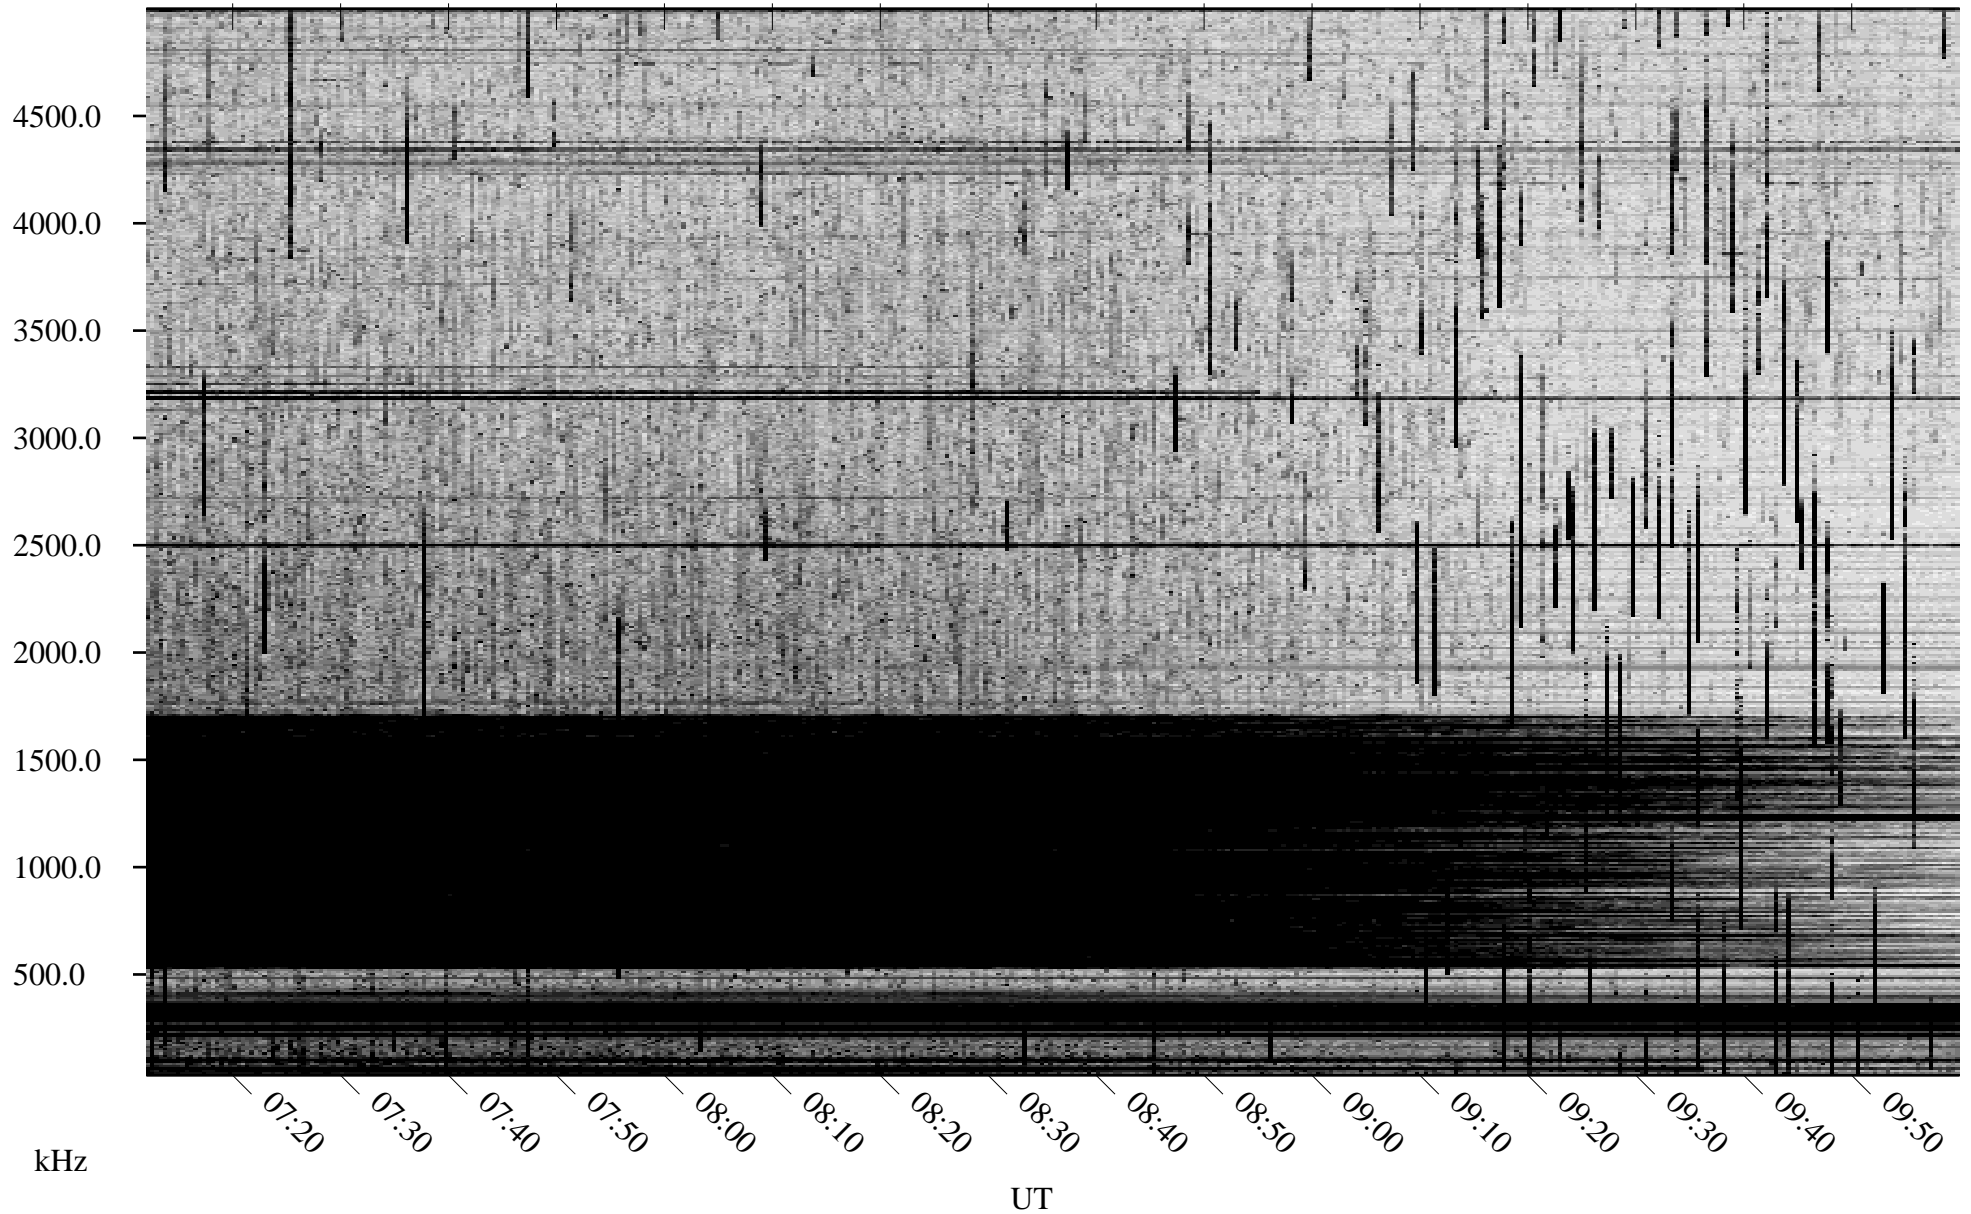

06/29/2008 Churchill, Manitoba

Linear Scale Black = 161 White = 15

ch081811.r00SUm max_12

Page 1

06/29/2008 Churchill, Manitoba

Linear Scale Black = 161 White = 15

ch081811.r00SUm max_12

Page 2

06/30/2008 Churchill, Manitoba

Linear Scale Black = 161 White = 15

ch081811.r00SUm max_12

Page 3

06/30/2008 Churchill, Manitoba

Linear Scale Black = 161 White = 15

ch081811.r00SUm max_12

Page 4

06/30/2008 Churchill, Manitoba

Linear Scale Black = 161 White = 15

ch081811.r00SUm max_12

Page 5

06/30/2008 Churchill, Manitoba

Linear Scale Black = 161 White = 15

ch081811.r00SUm max_12

Page 6

06/30/2008 Churchill, Manitoba

Linear Scale Black = 161 White = 15

ch081811.r00SUm max_12

Page 7

06/30/2008 Churchill, Manitoba

Linear Scale Black = 161 White = 15

ch081811.r00SUm max_12

Page 8