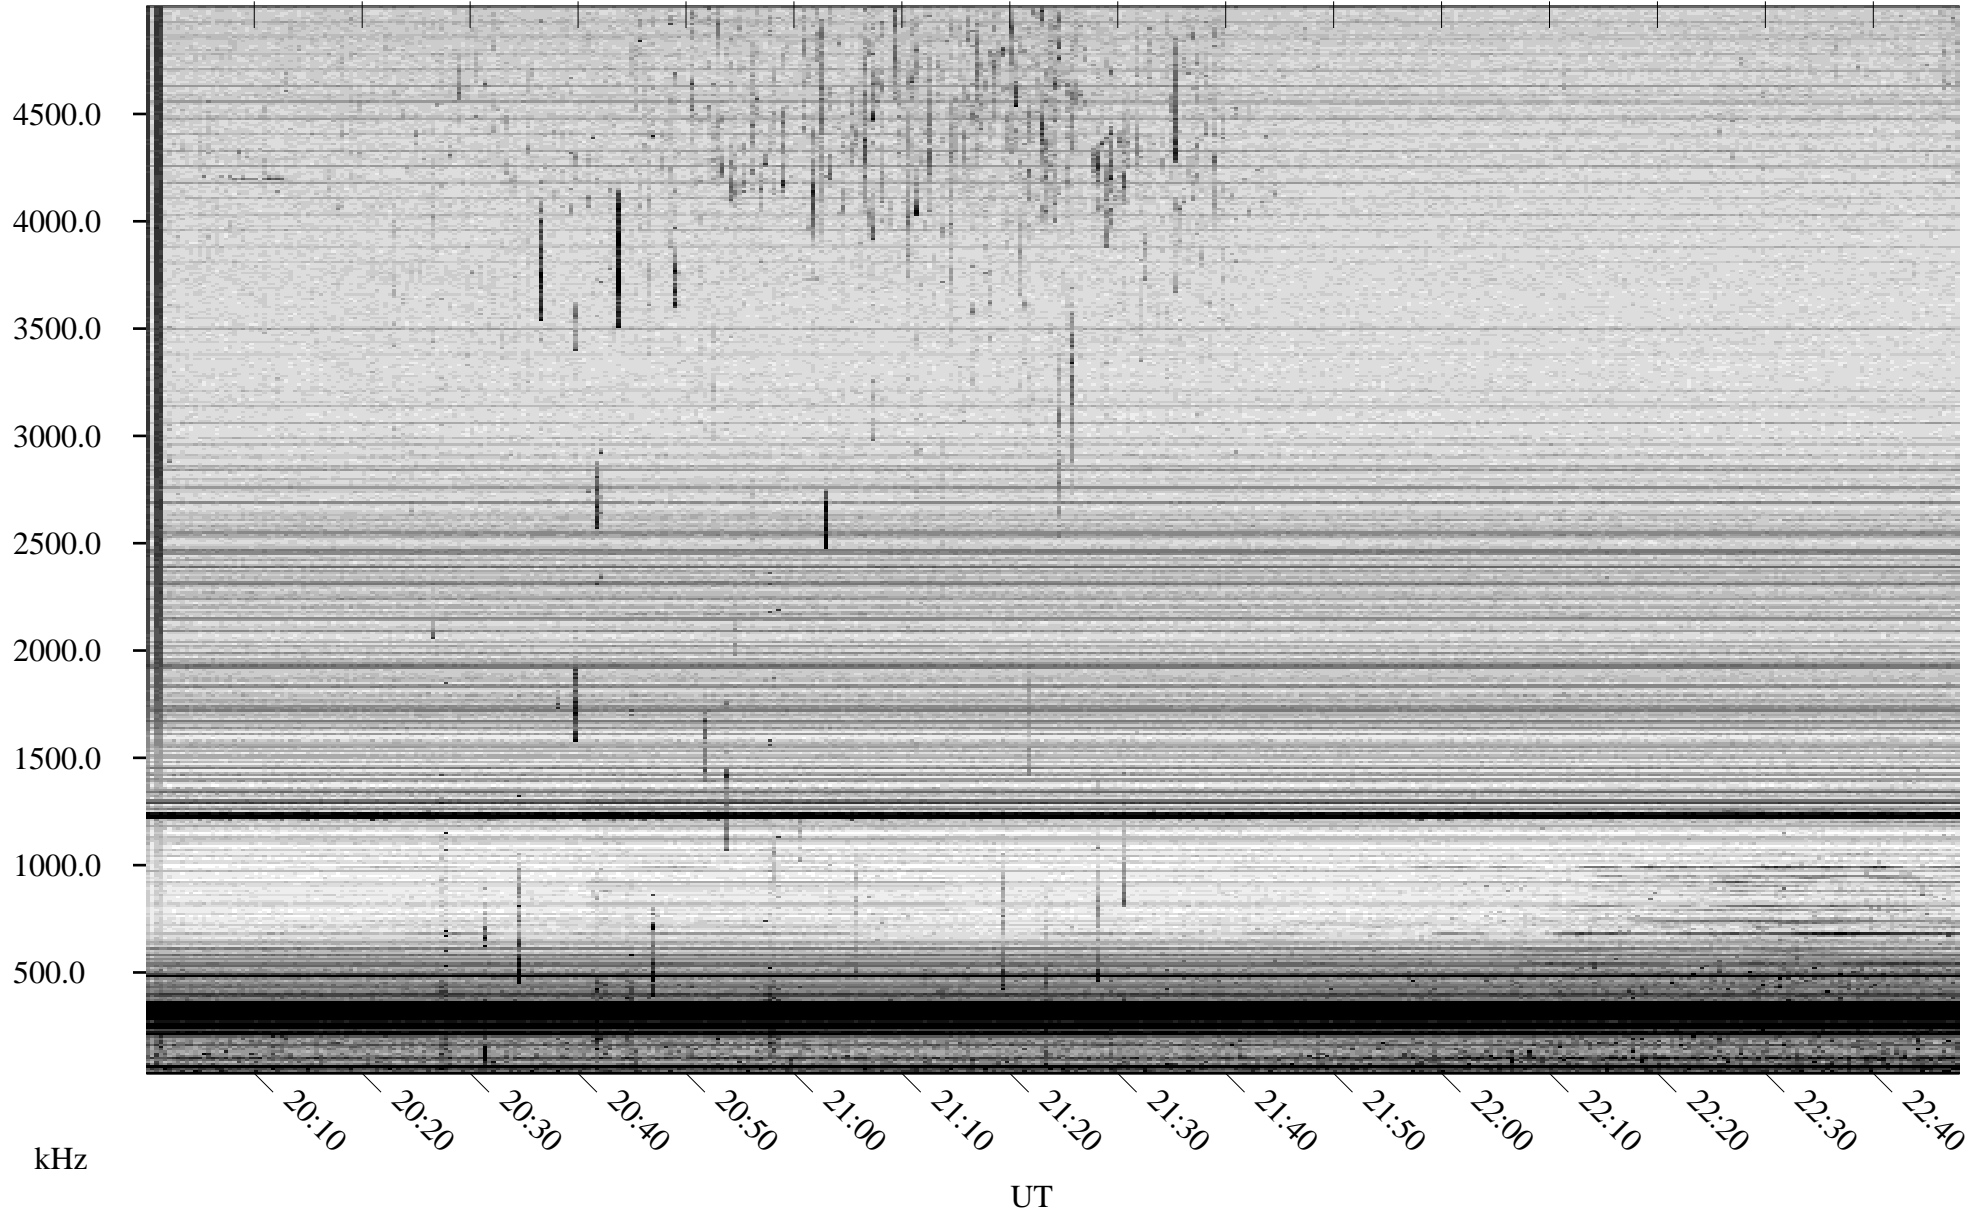

06/29/2008 Churchill, Manitoba

Linear Scale Black = 161 White = 15

ch081811.r00SUm max_12

Page 1

06/29/2008 Churchill, Manitoba

Linear Scale Black = 161 White = 15

ch081811.r00SUm max_12

Page 2

06/30/2008 Churchill, Manitoba

Linear Scale Black = 161 White = 15

ch081811.r00SUm max_12

Page 3

06/30/2008 Churchill, Manitoba

Linear Scale Black = 161 White = 15

ch081811.r00SUm max_12

Page 4

06/30/2008 Churchill, Manitoba

Linear Scale Black = 161 White = 15

ch081811.r00SUm max_12

Page 5

06/30/2008 Churchill, Manitoba

Linear Scale Black = 161 White = 15

ch081811.r00SUm max_12

Page 6

06/30/2008 Churchill, Manitoba

Linear Scale Black = 161 White = 15

ch081811.r00SUm max_12

Page 7

06/30/2008 Churchill, Manitoba

Linear Scale Black = 161 White = 15

ch081811.r00SUm max_12

Page 8