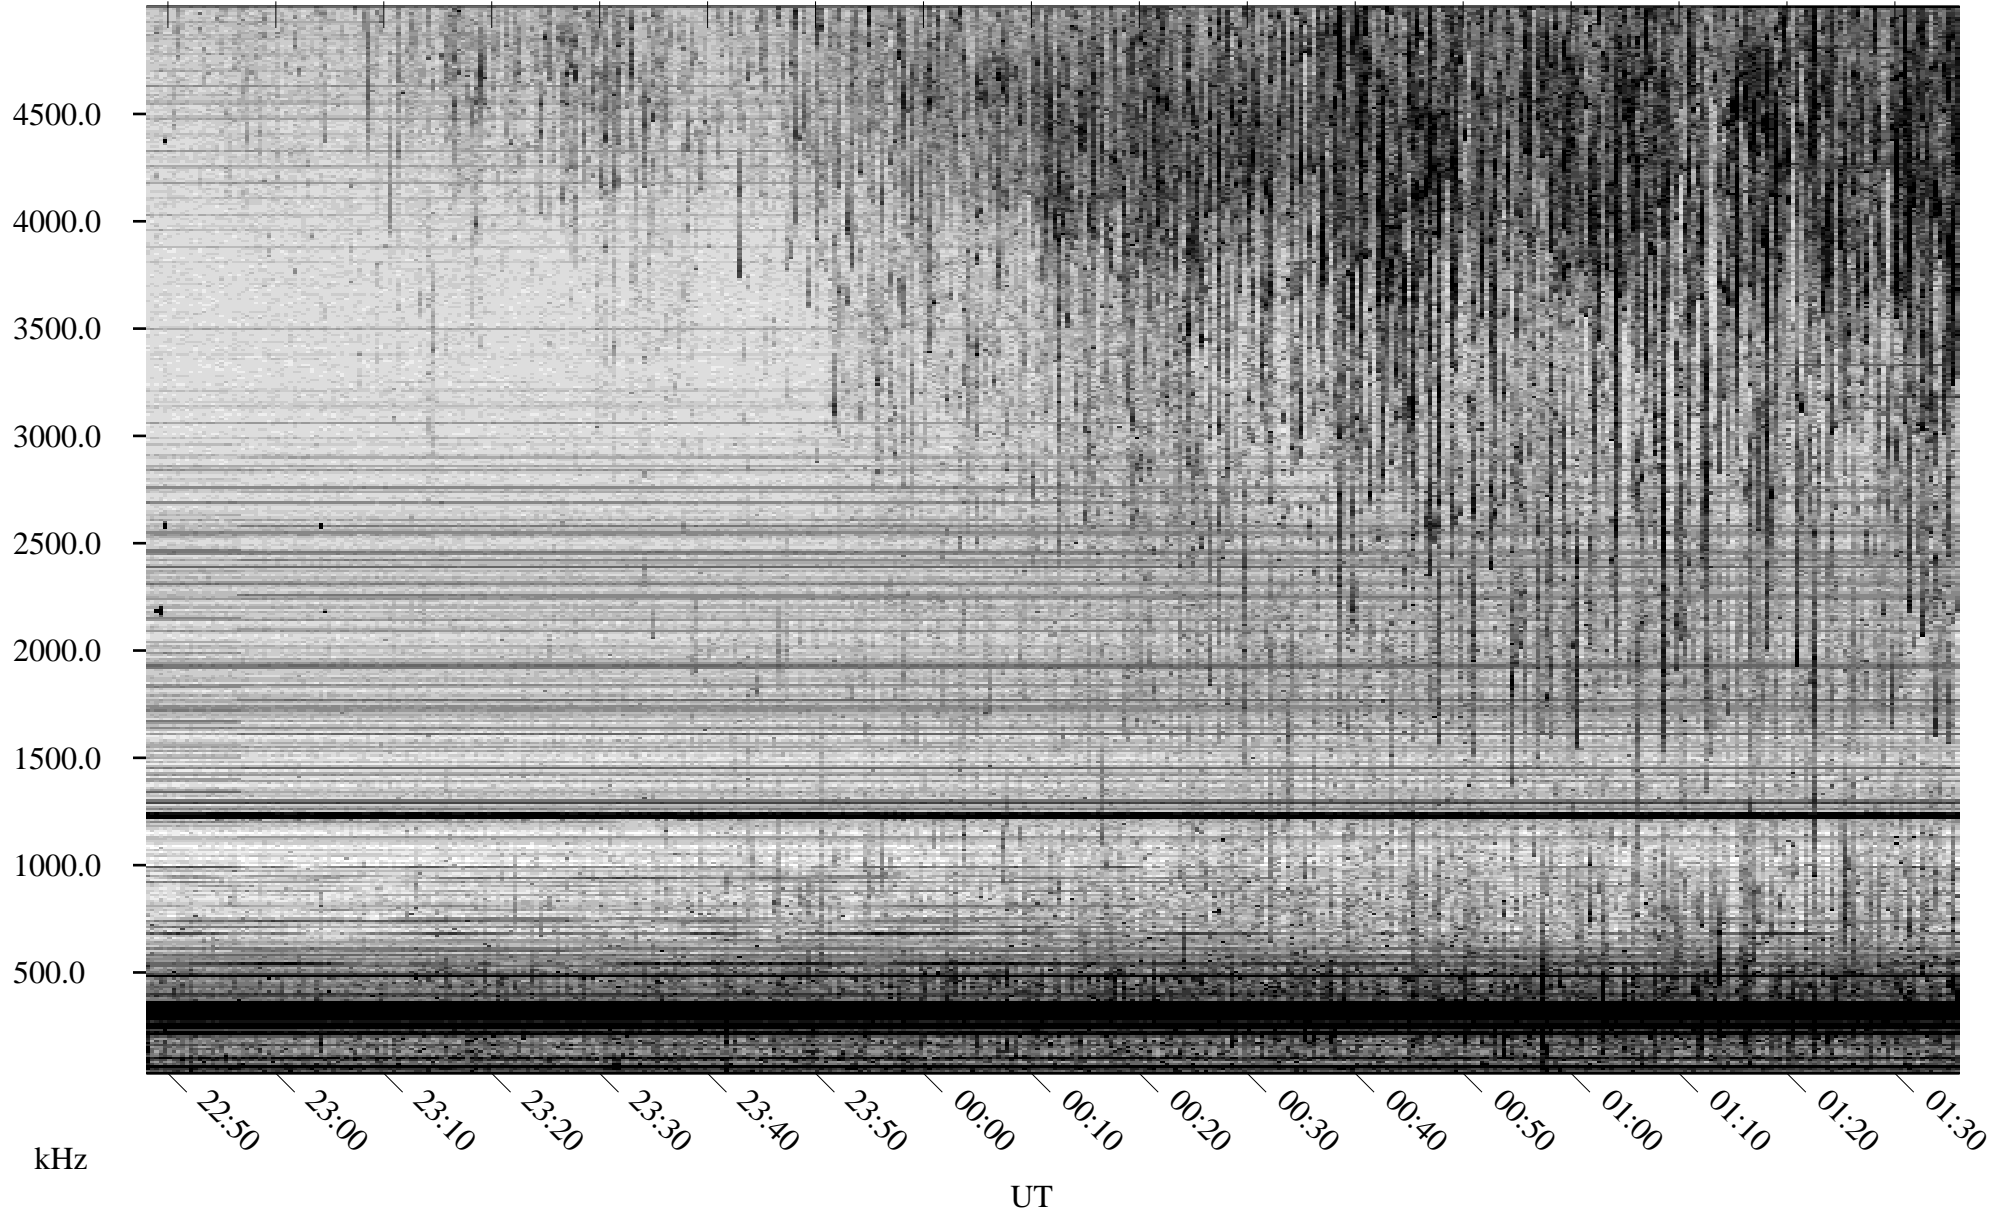

06/29/2008 Churchill, Manitoba

Linear Scale Black = 161 White = 15

ch081811.r00SUm max_12

Page 1

06/29/2008 Churchill, Manitoba

Linear Scale Black = 161 White = 15

ch081811.r00SUm max_12

Page 2

06/30/2008 Churchill, Manitoba

Linear Scale Black = 161 White = 15

ch081811.r00SUm max_12

Page 3

06/30/2008 Churchill, Manitoba

Linear Scale Black = 161 White = 15

ch081811.r00SUm max_12

Page 4

06/30/2008 Churchill, Manitoba

Linear Scale Black = 161 White = 15

ch081811.r00SUm max_12

Page 5

06/30/2008 Churchill, Manitoba

Linear Scale Black = 161 White = 15

ch081811.r00SUm max_12

Page 6

06/30/2008 Churchill, Manitoba

Linear Scale Black = 161 White = 15

ch081811.r00SUm max_12

Page 7

06/30/2008 Churchill, Manitoba

Linear Scale Black = 161 White = 15

ch081811.r00SUm max_12

Page 8