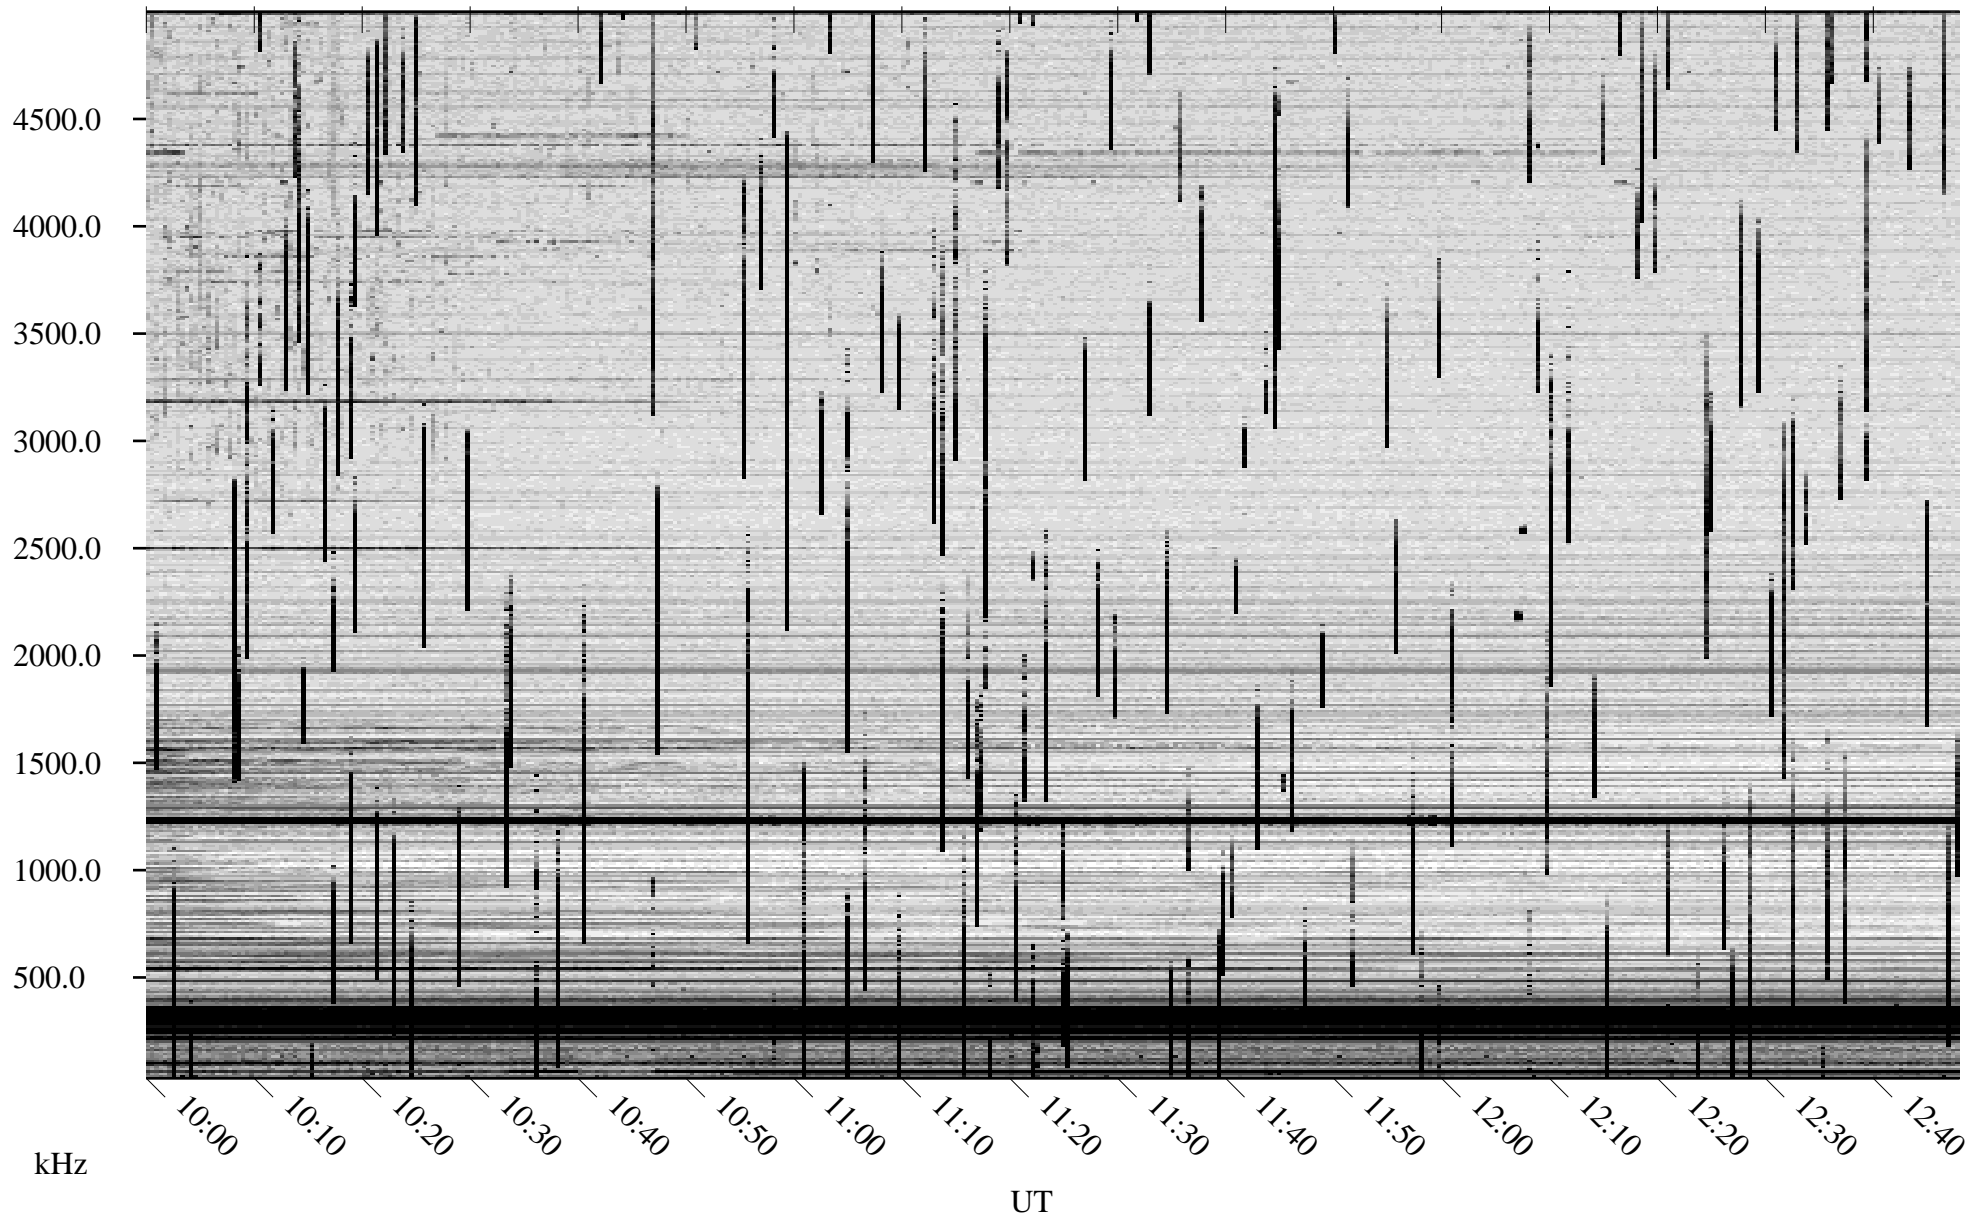

06/29/2008 Churchill, Manitoba

Linear Scale Black = 161 White = 15

ch081811.r00SUm max_12

Page 1

06/29/2008 Churchill, Manitoba

Linear Scale Black = 161 White = 15

ch081811.r00SUm max_12

Page 2

06/30/2008 Churchill, Manitoba

Linear Scale Black = 161 White = 15

ch081811.r00SUm max_12

Page 3

06/30/2008 Churchill, Manitoba

Linear Scale Black = 161 White = 15

ch081811.r00SUm max_12

Page 4

06/30/2008 Churchill, Manitoba

Linear Scale Black = 161 White = 15

ch081811.r00SUm max_12

Page 5

06/30/2008 Churchill, Manitoba

Linear Scale Black = 161 White = 15

ch081811.r00SUm max_12

Page 6

06/30/2008 Churchill, Manitoba

Linear Scale Black = 161 White = 15

ch081811.r00SUm max_12

Page 7

06/30/2008 Churchill, Manitoba

Linear Scale Black = 161 White = 15

ch081811.r00SUm max_12

Page 8