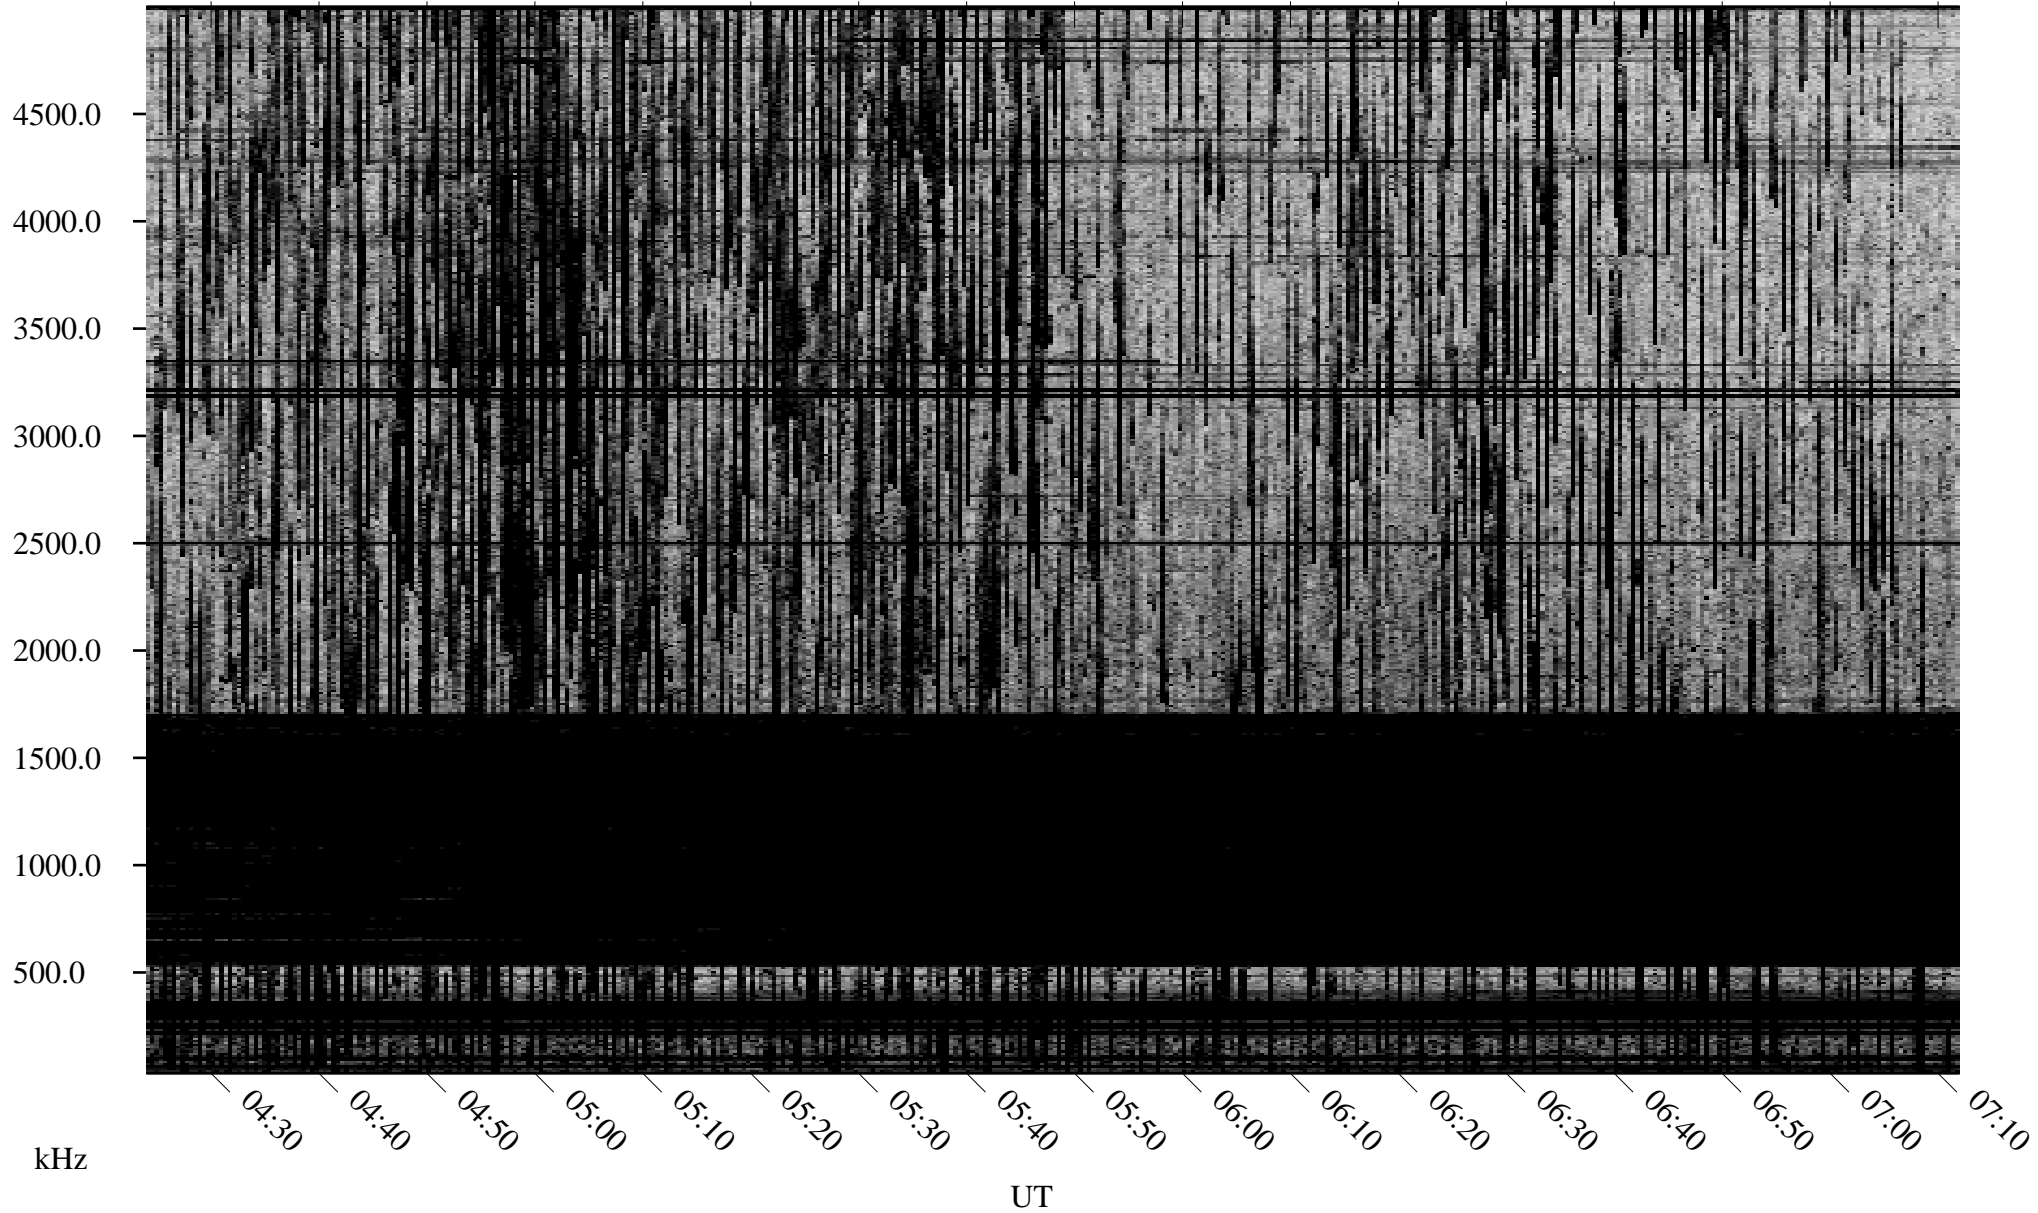

06/29/2008 Churchill, Manitoba

Linear Scale Black = 161 White = 15

ch081811.r00SUm max_12

Page 1

06/29/2008 Churchill, Manitoba

Linear Scale Black = 161 White = 15

ch081811.r00SUm max_12

Page 2

06/30/2008 Churchill, Manitoba

Linear Scale Black = 161 White = 15

ch081811.r00SUm max_12

Page 3

06/30/2008 Churchill, Manitoba

Linear Scale Black = 161 White = 15

ch081811.r00SUm max_12

Page 4

06/30/2008 Churchill, Manitoba

Linear Scale Black = 161 White = 15

ch081811.r00SUm max_12

Page 5

06/30/2008 Churchill, Manitoba

Linear Scale Black = 161 White = 15

ch081811.r00SUm max_12

Page 6

06/30/2008 Churchill, Manitoba

Linear Scale Black = 161 White = 15

ch081811.r00SUm max_12

Page 7

06/30/2008 Churchill, Manitoba

Linear Scale Black = 161 White = 15

ch081811.r00SUm max_12

Page 8