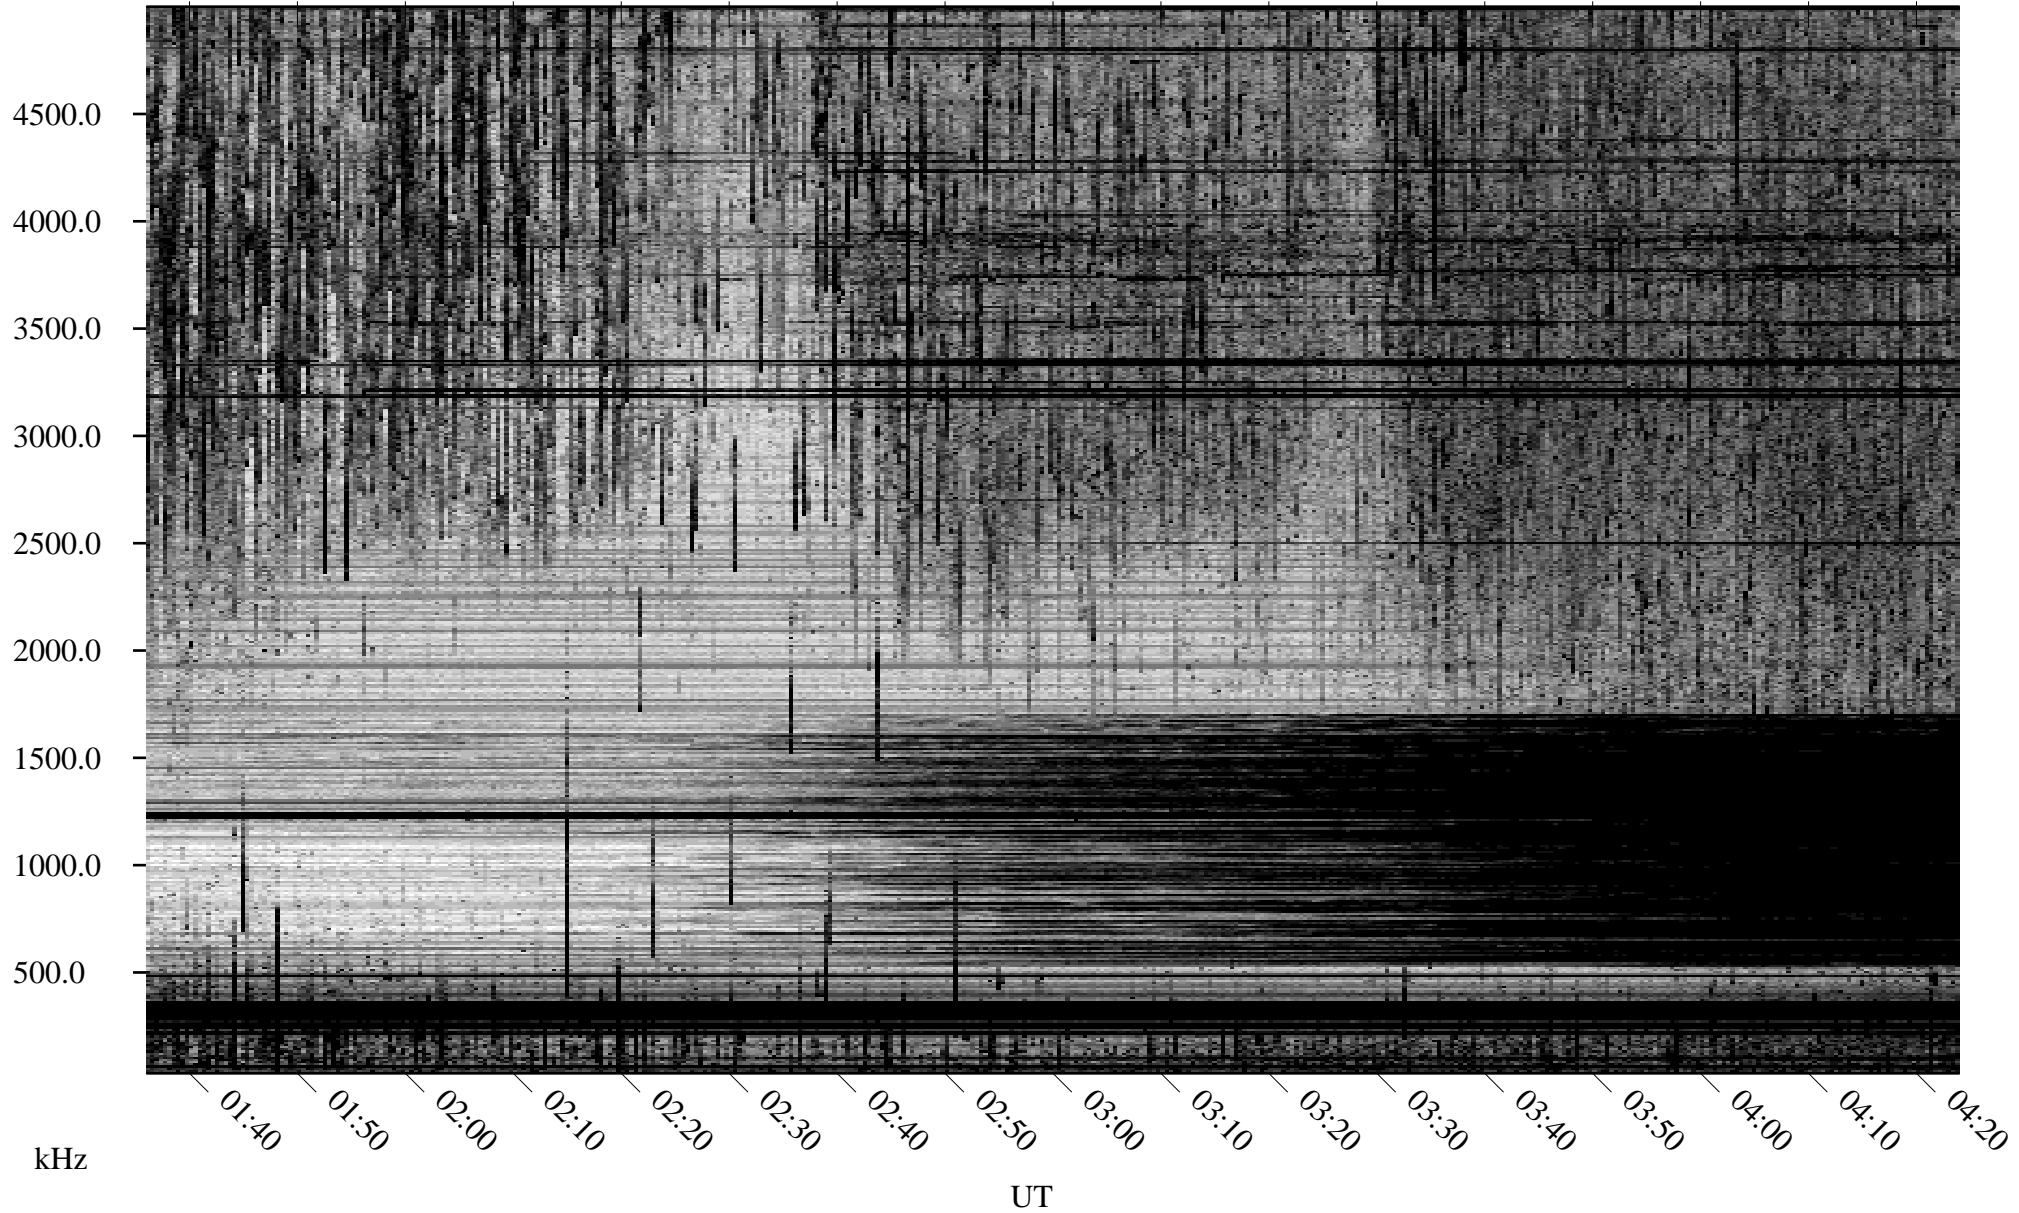

06/30/2008 Churchill, Manitoba

Linear Scale Black = 161 White = 15

ch08182l.r00SUm max_12

Page 1

06/30/2008 Churchill, Manitoba

Linear Scale Black = 161 White = 15

ch08182l.r00SUm max_12

Page 2

07/01/2008 Churchill, Manitoba

Linear Scale Black = 161 White = 15

ch08182l.r00SUm max_12

Page 3

07/01/2008 Churchill, Manitoba

Linear Scale Black = 161 White = 15

ch08182l.r00SUm max_12

Page 4

07/01/2008 Churchill, Manitoba

Linear Scale Black = 161 White = 15

ch08182l.r00SUm max_12

Page 5

07/01/2008 Churchill, Manitoba

Linear Scale Black = 161 White = 15

ch08182l.r00SUm max_12

Page 6

07/01/2008 Churchill, Manitoba

Linear Scale Black = 161 White = 15

ch08182l.r00SUm max_12

Page 7

07/01/2008 Churchill, Manitoba

Linear Scale Black = 161 White = 15

ch08182l.r00SUm max_12