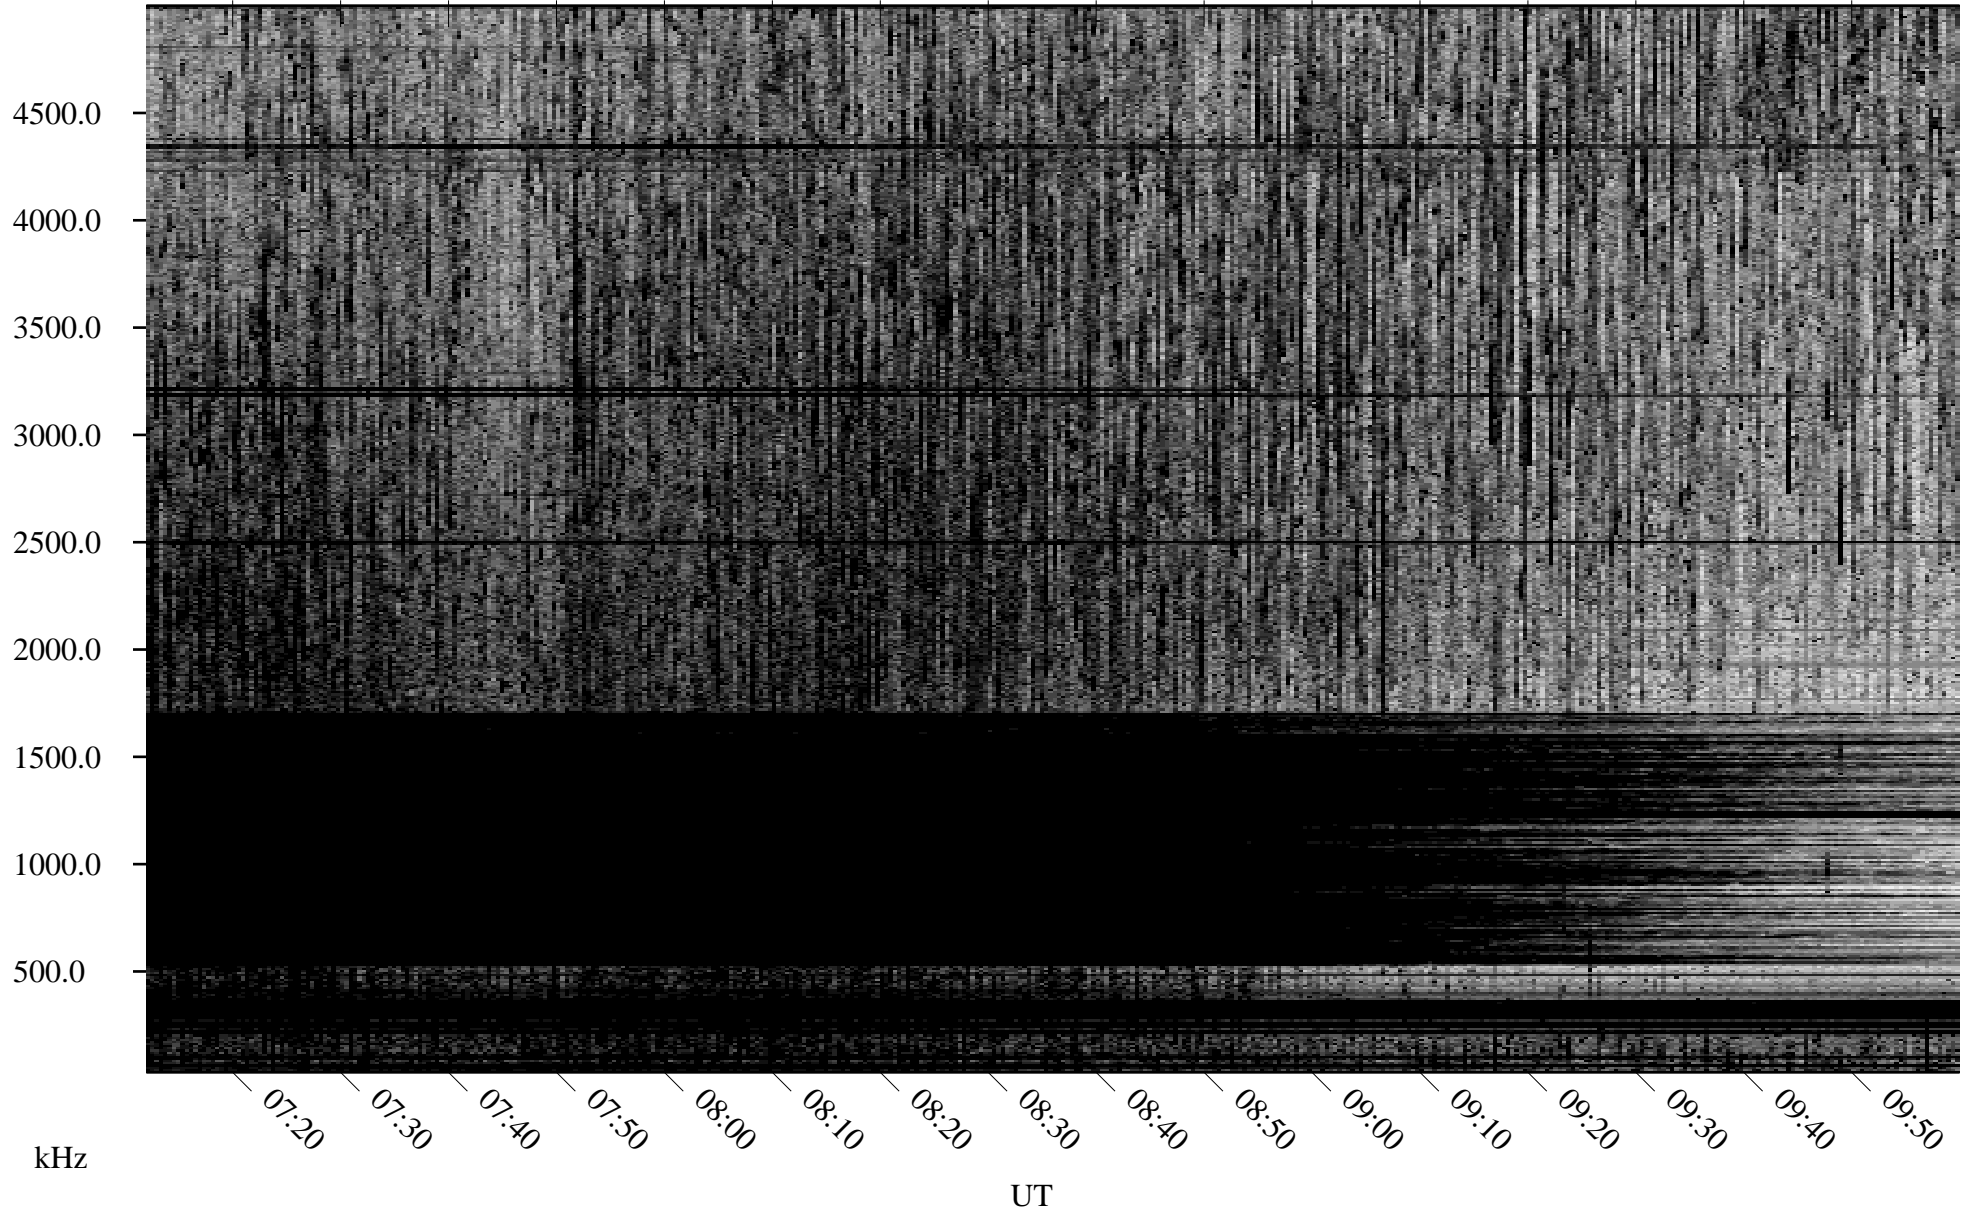

06/30/2008 Churchill, Manitoba

Linear Scale Black = 161 White = 15

ch08182l.r00SUm max_12

Page 1

06/30/2008 Churchill, Manitoba

Linear Scale Black = 161 White = 15

ch08182l.r00SUm max_12

Page 2

07/01/2008 Churchill, Manitoba

Linear Scale Black = 161 White = 15

ch08182l.r00SUm max_12

Page 3

07/01/2008 Churchill, Manitoba

Linear Scale Black = 161 White = 15

ch08182l.r00SUm max_12

Page 4

07/01/2008 Churchill, Manitoba

Linear Scale Black = 161 White = 15

ch08182l.r00SUm max_12

Page 5

07/01/2008 Churchill, Manitoba

Linear Scale Black = 161 White = 15

ch08182l.r00SUm max_12

Page 6

07/01/2008 Churchill, Manitoba

Linear Scale Black = 161 White = 15

ch08182l.r00SUm max_12

Page 7

07/01/2008 Churchill, Manitoba

Linear Scale Black = 161 White = 15

ch08182l.r00SUm max_12