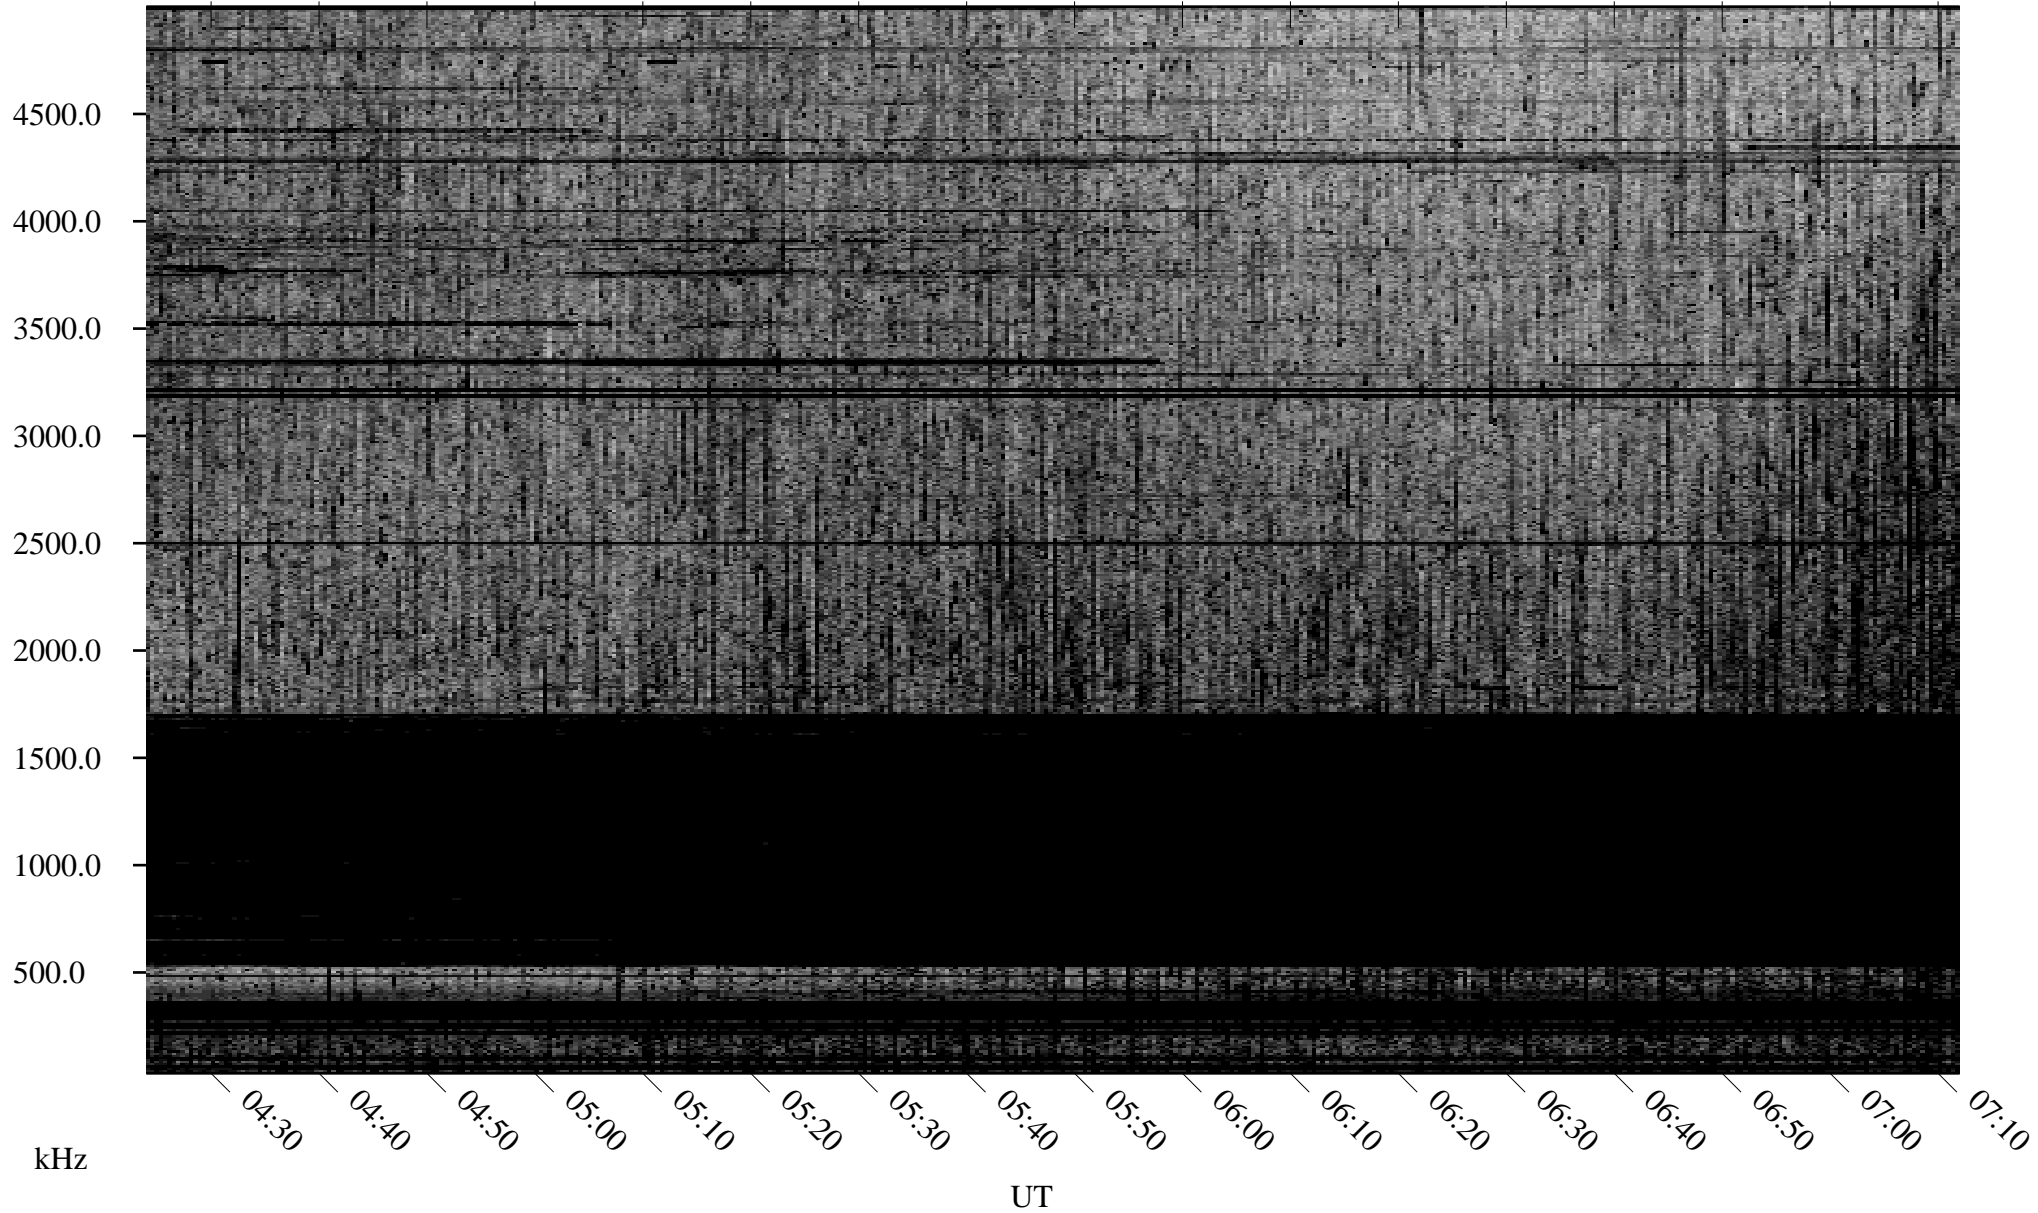

06/30/2008 Churchill, Manitoba

Linear Scale Black = 161 White = 15

ch08182l.r00SUm max_12

Page 1

06/30/2008 Churchill, Manitoba

Linear Scale Black = 161 White = 15

ch08182l.r00SUm max_12

Page 2

07/01/2008 Churchill, Manitoba

Linear Scale Black = 161 White = 15

ch08182l.r00SUm max_12

Page 3

07/01/2008 Churchill, Manitoba

Linear Scale Black = 161 White = 15

ch08182l.r00SUm max_12

Page 4

07/01/2008 Churchill, Manitoba

Linear Scale Black = 161 White = 15

ch08182l.r00SUm max_12

Page 5

07/01/2008 Churchill, Manitoba

Linear Scale Black = 161 White = 15

ch08182l.r00SUm max_12

Page 6

07/01/2008 Churchill, Manitoba

Linear Scale Black = 161 White = 15

ch08182l.r00SUm max_12

Page 7

07/01/2008 Churchill, Manitoba

Linear Scale Black = 161 White = 15

ch08182l.r00SUm max_12