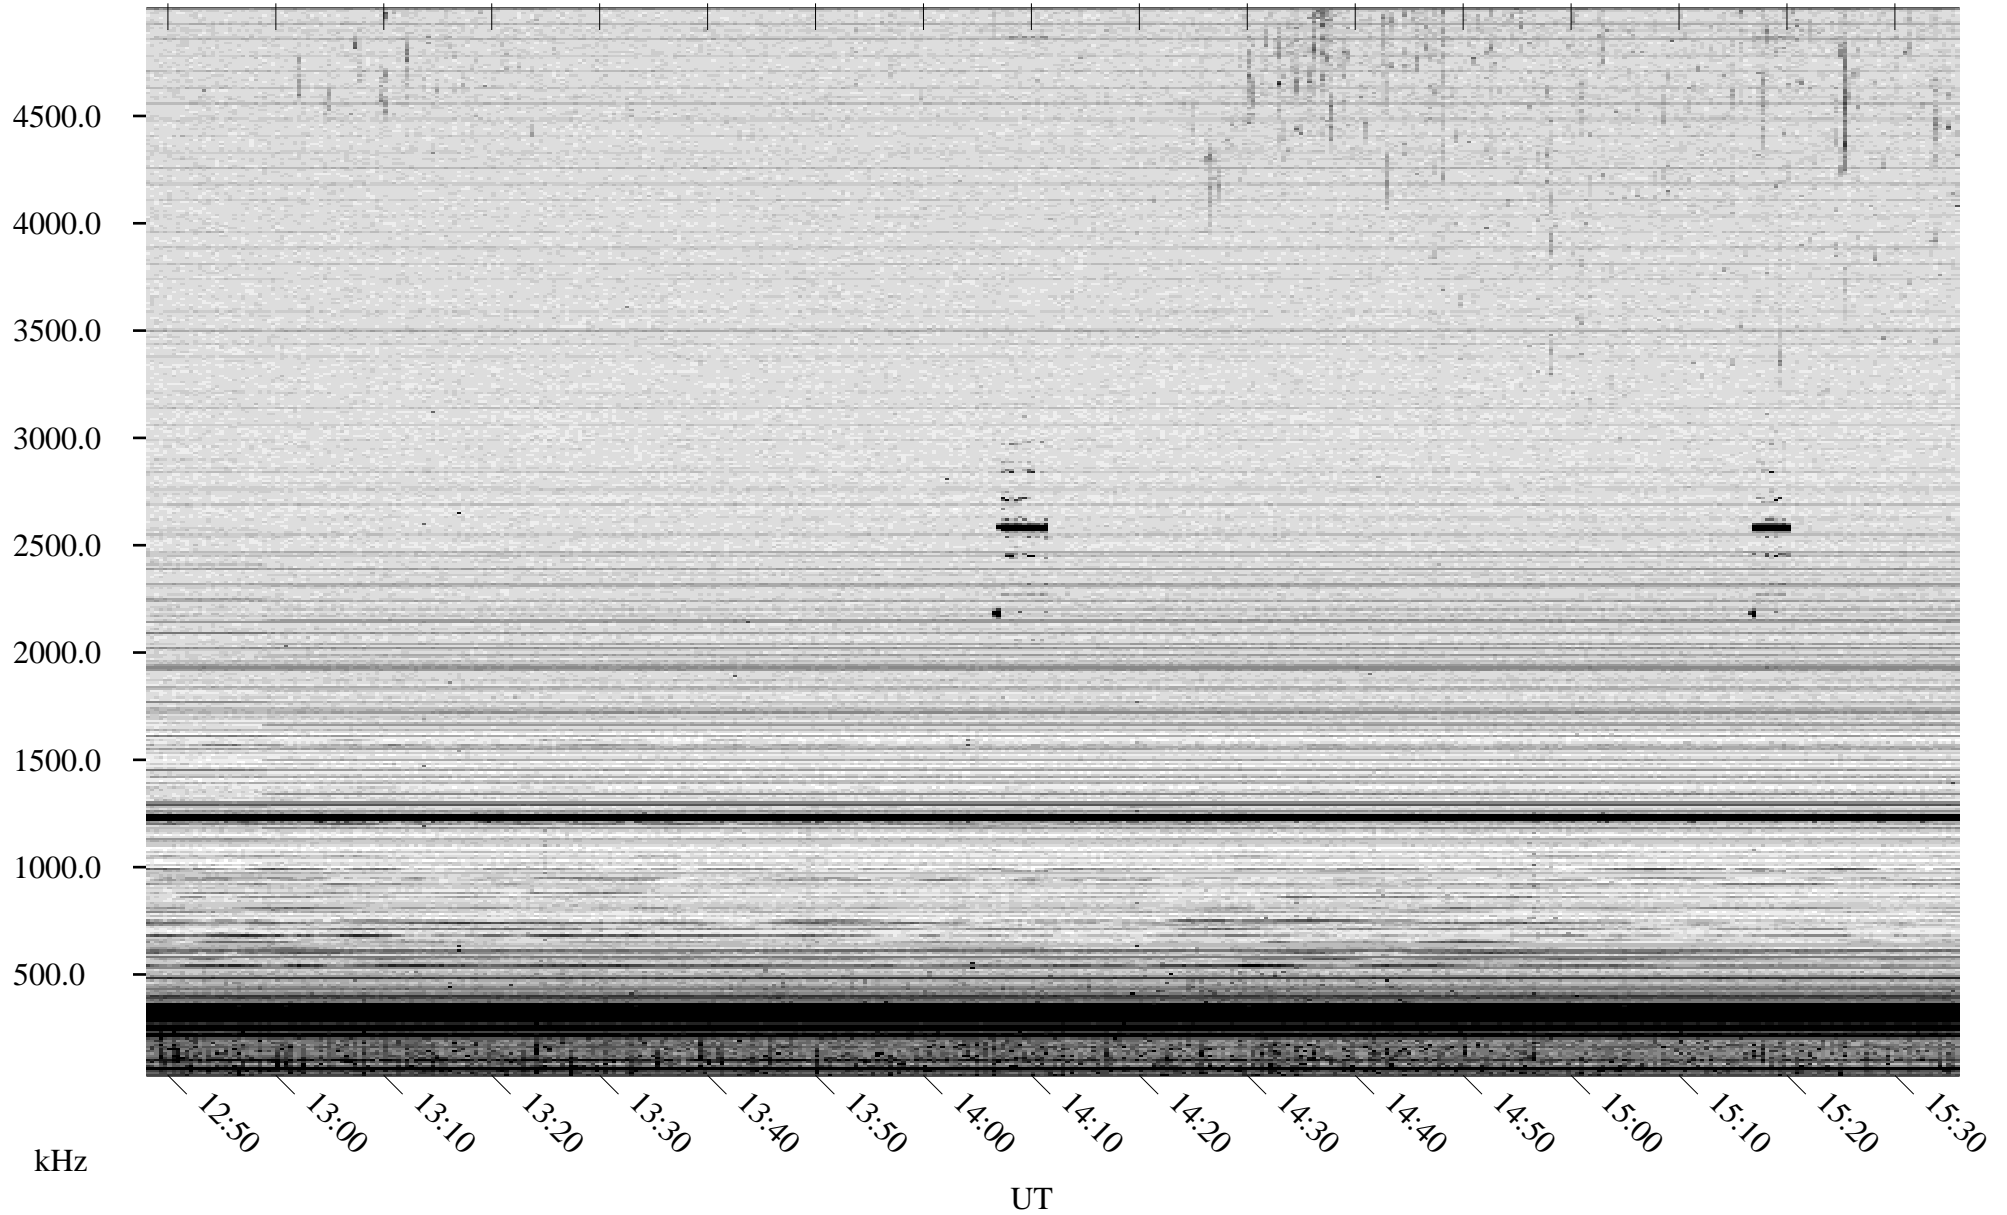

06/30/2008 Churchill, Manitoba

Linear Scale Black = 161 White = 15

ch08182l.r00SUm max_12

Page 1

06/30/2008 Churchill, Manitoba

Linear Scale Black = 161 White = 15

ch08182l.r00SUm max_12

Page 2

07/01/2008 Churchill, Manitoba

Linear Scale Black = 161 White = 15

ch08182l.r00SUm max_12

Page 3

07/01/2008 Churchill, Manitoba

Linear Scale Black = 161 White = 15

ch08182l.r00SUm max_12

Page 4

07/01/2008 Churchill, Manitoba

Linear Scale Black = 161 White = 15

ch08182l.r00SUm max_12

Page 5

07/01/2008 Churchill, Manitoba

Linear Scale Black = 161 White = 15

ch08182l.r00SUm max_12

Page 6

07/01/2008 Churchill, Manitoba

Linear Scale Black = 161 White = 15

ch08182l.r00SUm max_12

Page 7

07/01/2008 Churchill, Manitoba

Linear Scale Black = 161 White = 15

ch08182l.r00SUm max_12