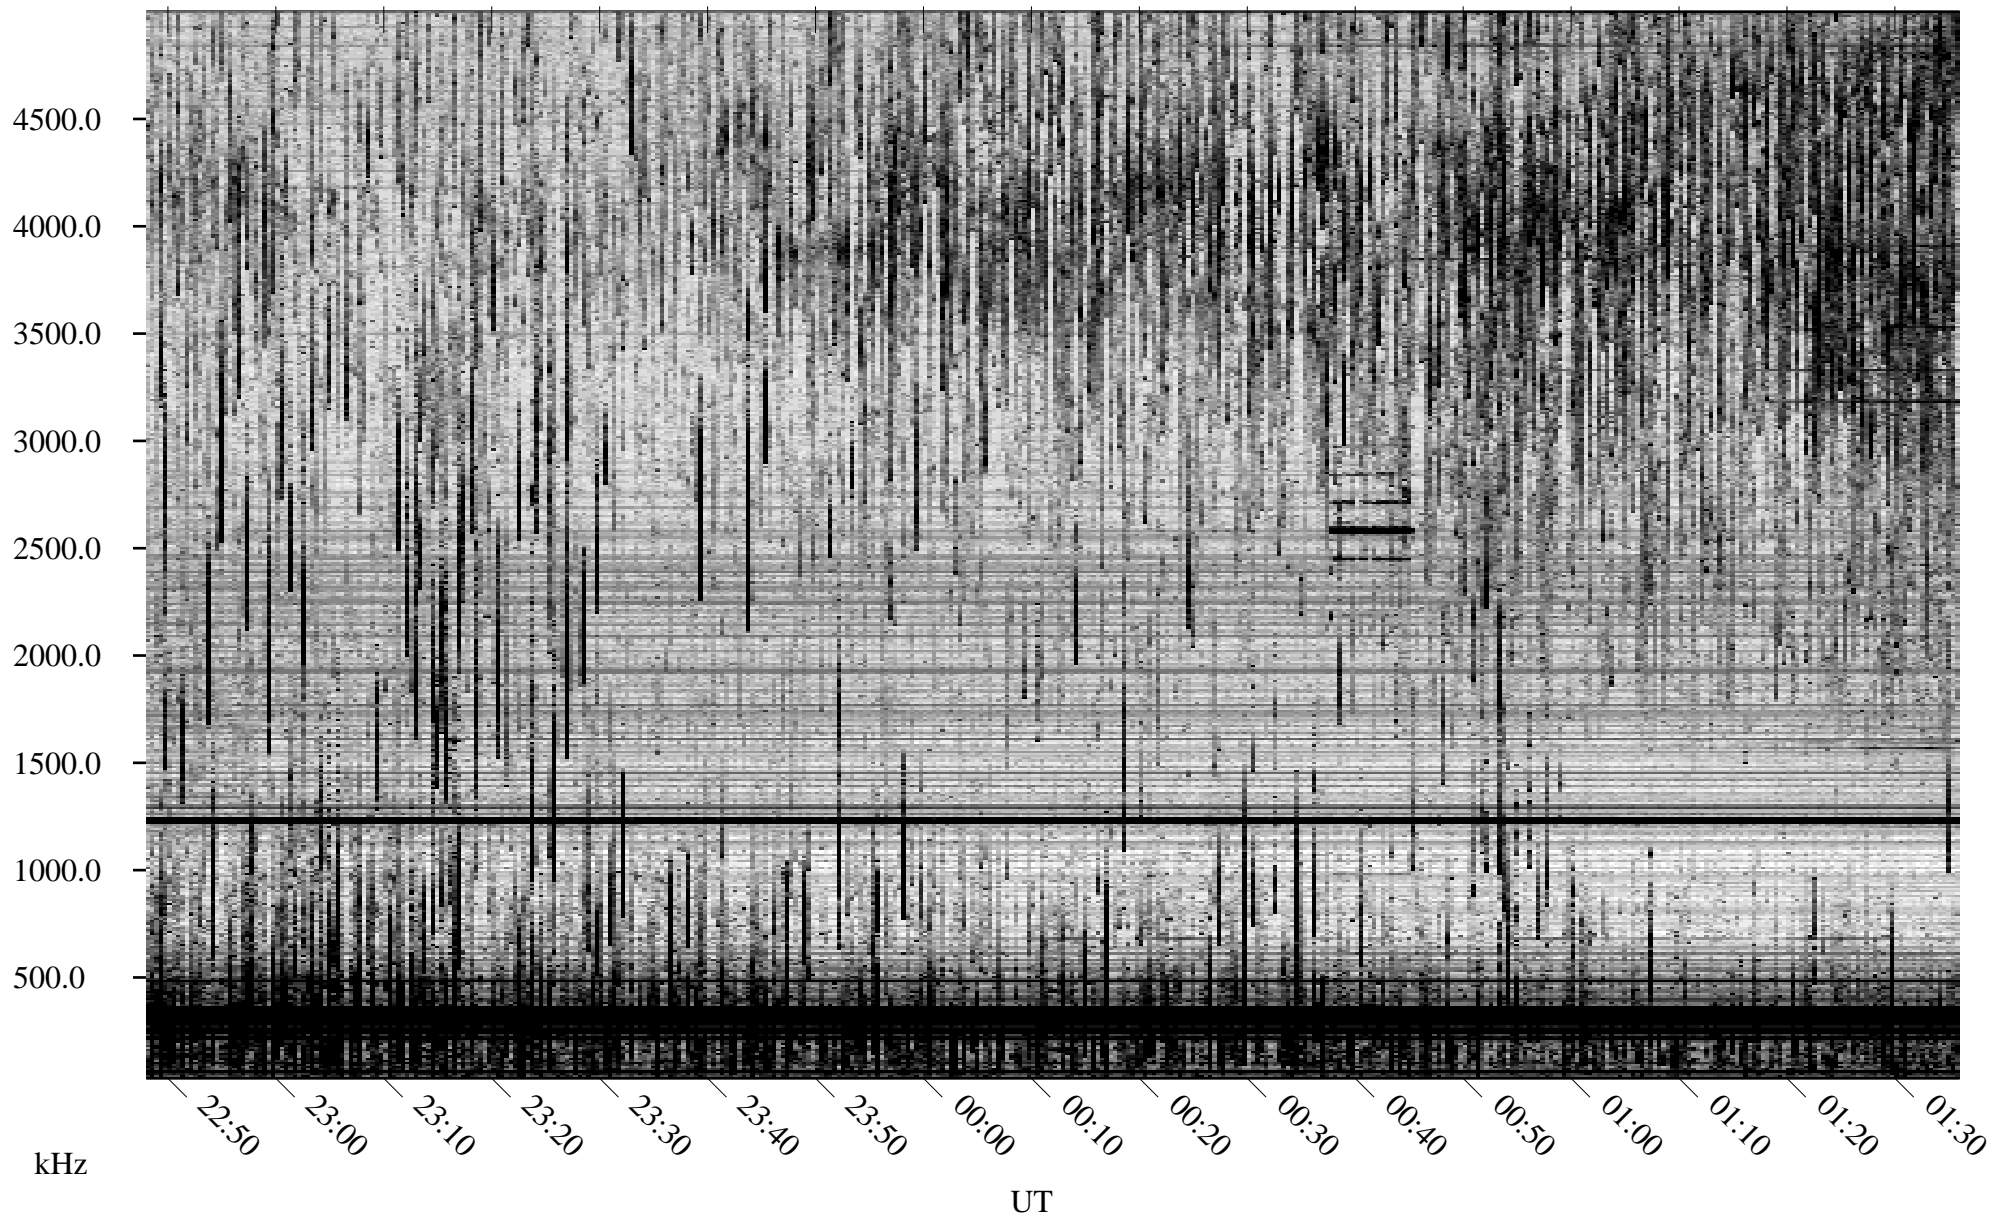

06/30/2008 Churchill, Manitoba

Linear Scale Black = 161 White = 15

ch08182l.r00SUm max_12

Page 1

06/30/2008 Churchill, Manitoba

Linear Scale Black = 161 White = 15

ch08182l.r00SUm max_12

Page 2

07/01/2008 Churchill, Manitoba

Linear Scale Black = 161 White = 15

ch08182l.r00SUm max_12

Page 3

07/01/2008 Churchill, Manitoba

Linear Scale Black = 161 White = 15

ch08182l.r00SUm max_12

Page 4

07/01/2008 Churchill, Manitoba

Linear Scale Black = 161 White = 15

ch08182l.r00SUm max_12

Page 5

07/01/2008 Churchill, Manitoba

Linear Scale Black = 161 White = 15

ch08182l.r00SUm max_12

Page 6

07/01/2008 Churchill, Manitoba

Linear Scale Black = 161 White = 15

ch08182l.r00SUm max_12

Page 7

07/01/2008 Churchill, Manitoba

Linear Scale Black = 161 White = 15

ch08182l.r00SUm max_12