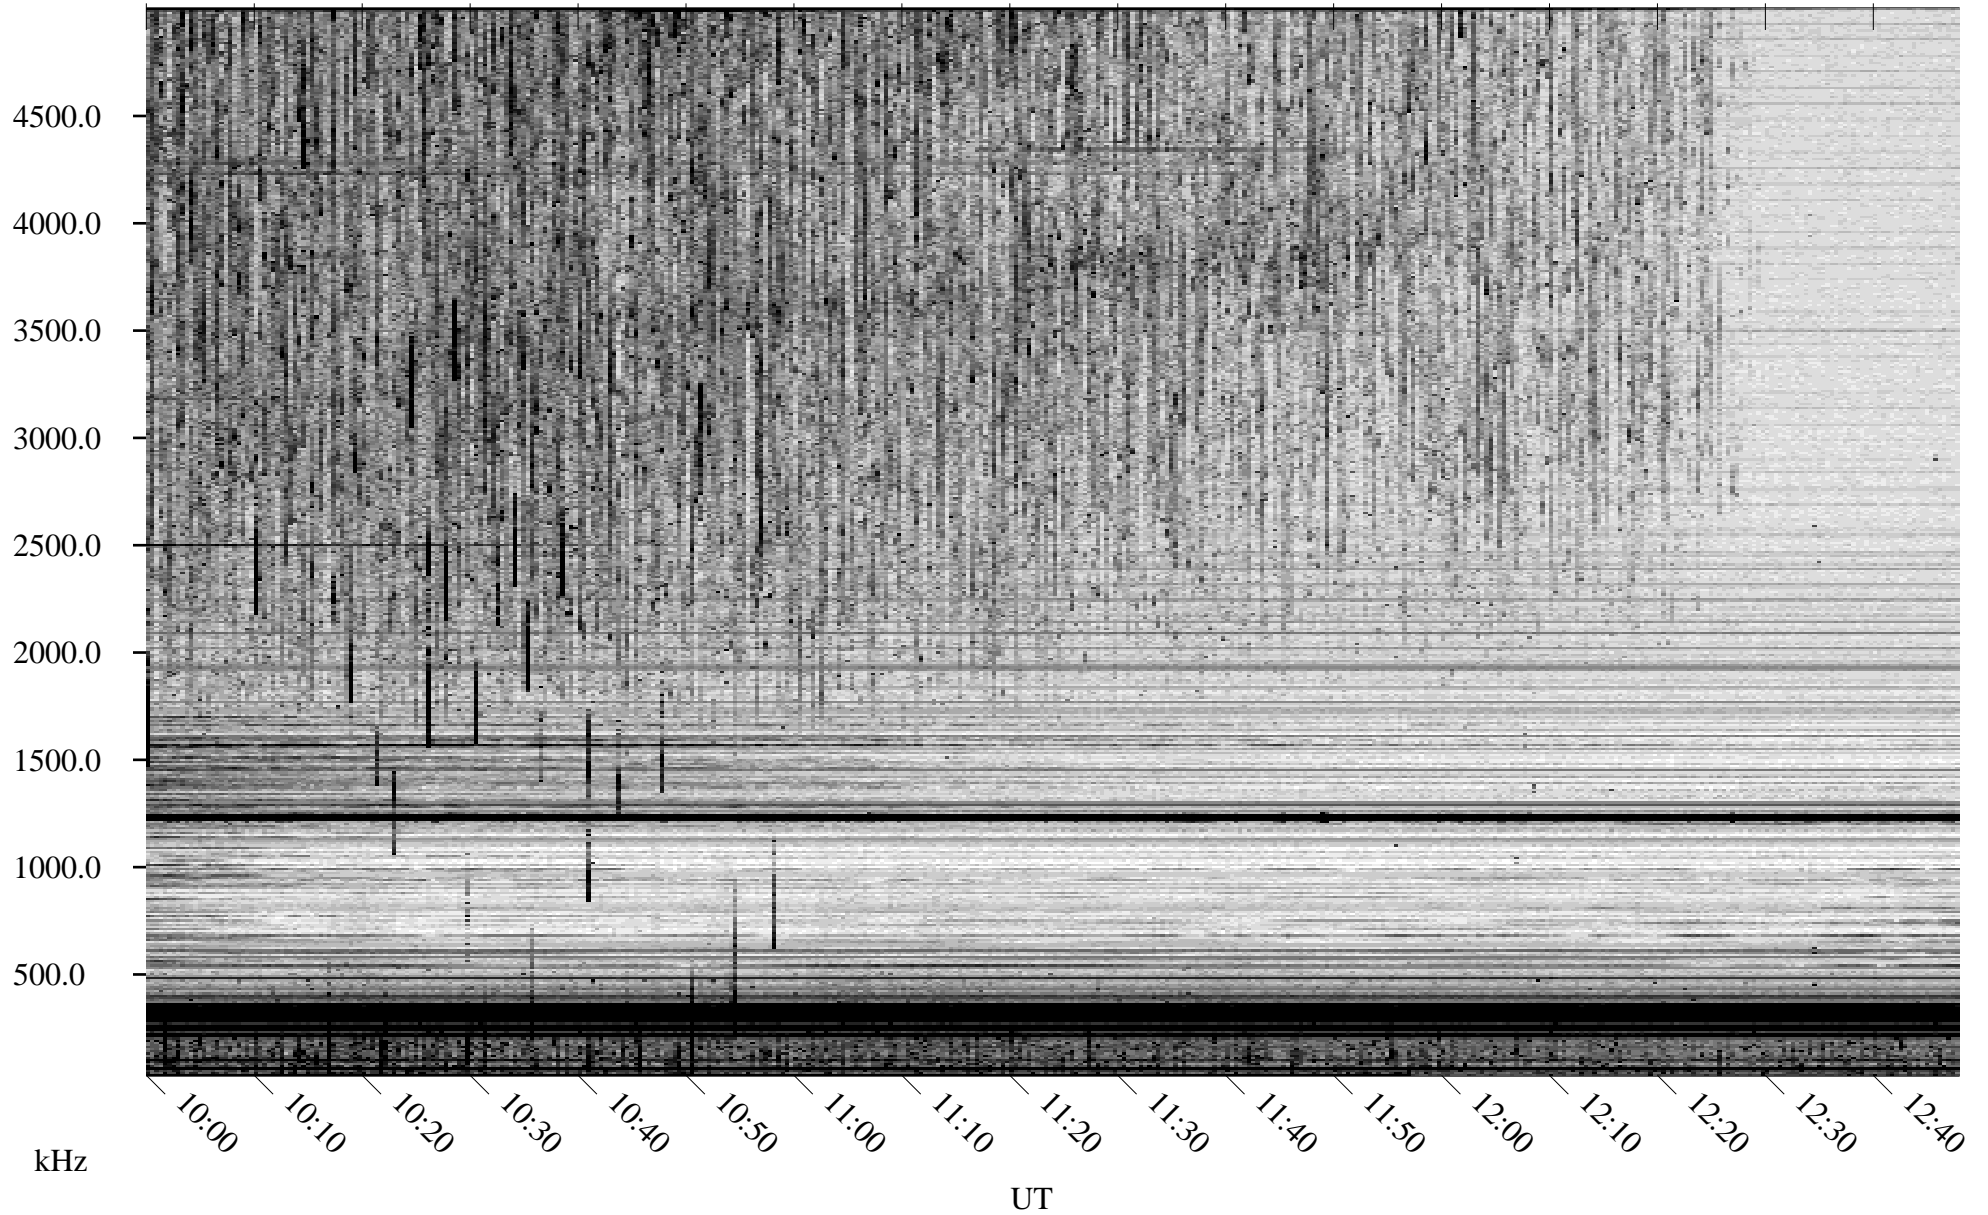

06/30/2008 Churchill, Manitoba

Linear Scale Black = 161 White = 15

ch08182l.r00SUm max_12

Page 1

06/30/2008 Churchill, Manitoba

Linear Scale Black = 161 White = 15

ch08182l.r00SUm max_12

Page 2

07/01/2008 Churchill, Manitoba

Linear Scale Black = 161 White = 15

ch08182l.r00SUm max_12

Page 3

07/01/2008 Churchill, Manitoba

Linear Scale Black = 161 White = 15

ch08182l.r00SUm max_12

Page 4

07/01/2008 Churchill, Manitoba

Linear Scale Black = 161 White = 15

ch08182l.r00SUm max_12

Page 5

07/01/2008 Churchill, Manitoba

Linear Scale Black = 161 White = 15

ch08182l.r00SUm max_12

Page 6

07/01/2008 Churchill, Manitoba

Linear Scale Black = 161 White = 15

ch08182l.r00SUm max_12

Page 7

07/01/2008 Churchill, Manitoba

Linear Scale Black = 161 White = 15

ch08182l.r00SUm max_12