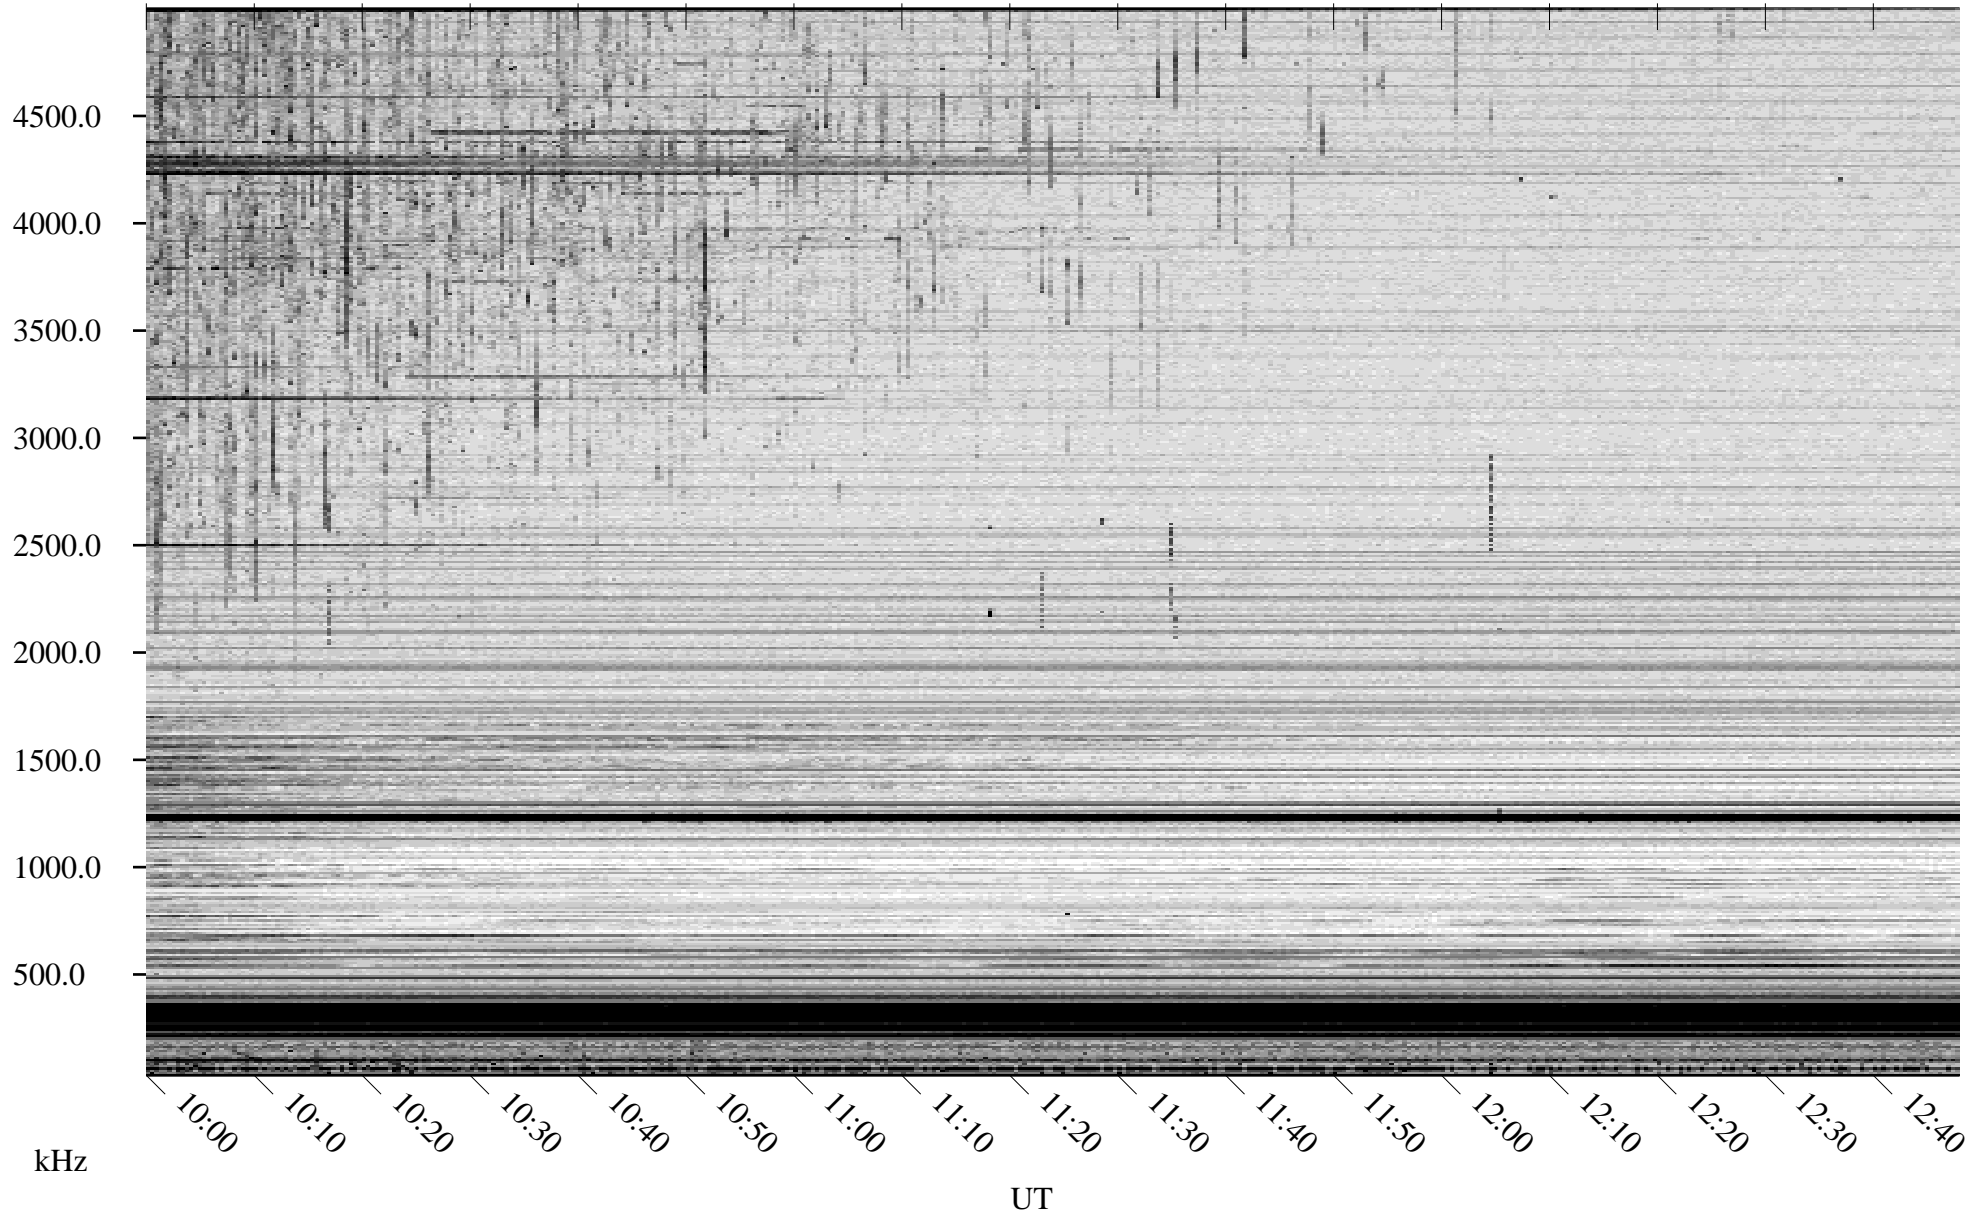

07/02/2008 Churchill, Manitoba

Linear Scale Black = 161 White = 15

ch08184l.r00SUm max_12

Page 1

07/02/2008 Churchill, Manitoba

Linear Scale Black = 161 White = 15

ch08184l.r00SUm max_12

Page 2

07/03/2008 Churchill, Manitoba

Linear Scale Black = 161 White = 15

ch08184l.r00SUm max_12

Page 3

07/03/2008 Churchill, Manitoba

Linear Scale Black = 161 White = 15

ch08184l.r00SUm max_12

Page 4

07/03/2008 Churchill, Manitoba

Linear Scale Black = 161 White = 15

ch08184l.r00SUm max_12

Page 5

07/03/2008 Churchill, Manitoba

Linear Scale Black = 161 White = 15

ch08184l.r00SUm max_12

Page 6

07/03/2008 Churchill, Manitoba

Linear Scale Black = 161 White = 15

ch08184l.r00SUm max_12

Page 7

07/03/2008 Churchill, Manitoba

Linear Scale Black = 161 White = 15

ch08184l.r00SUm max_12

Page 8