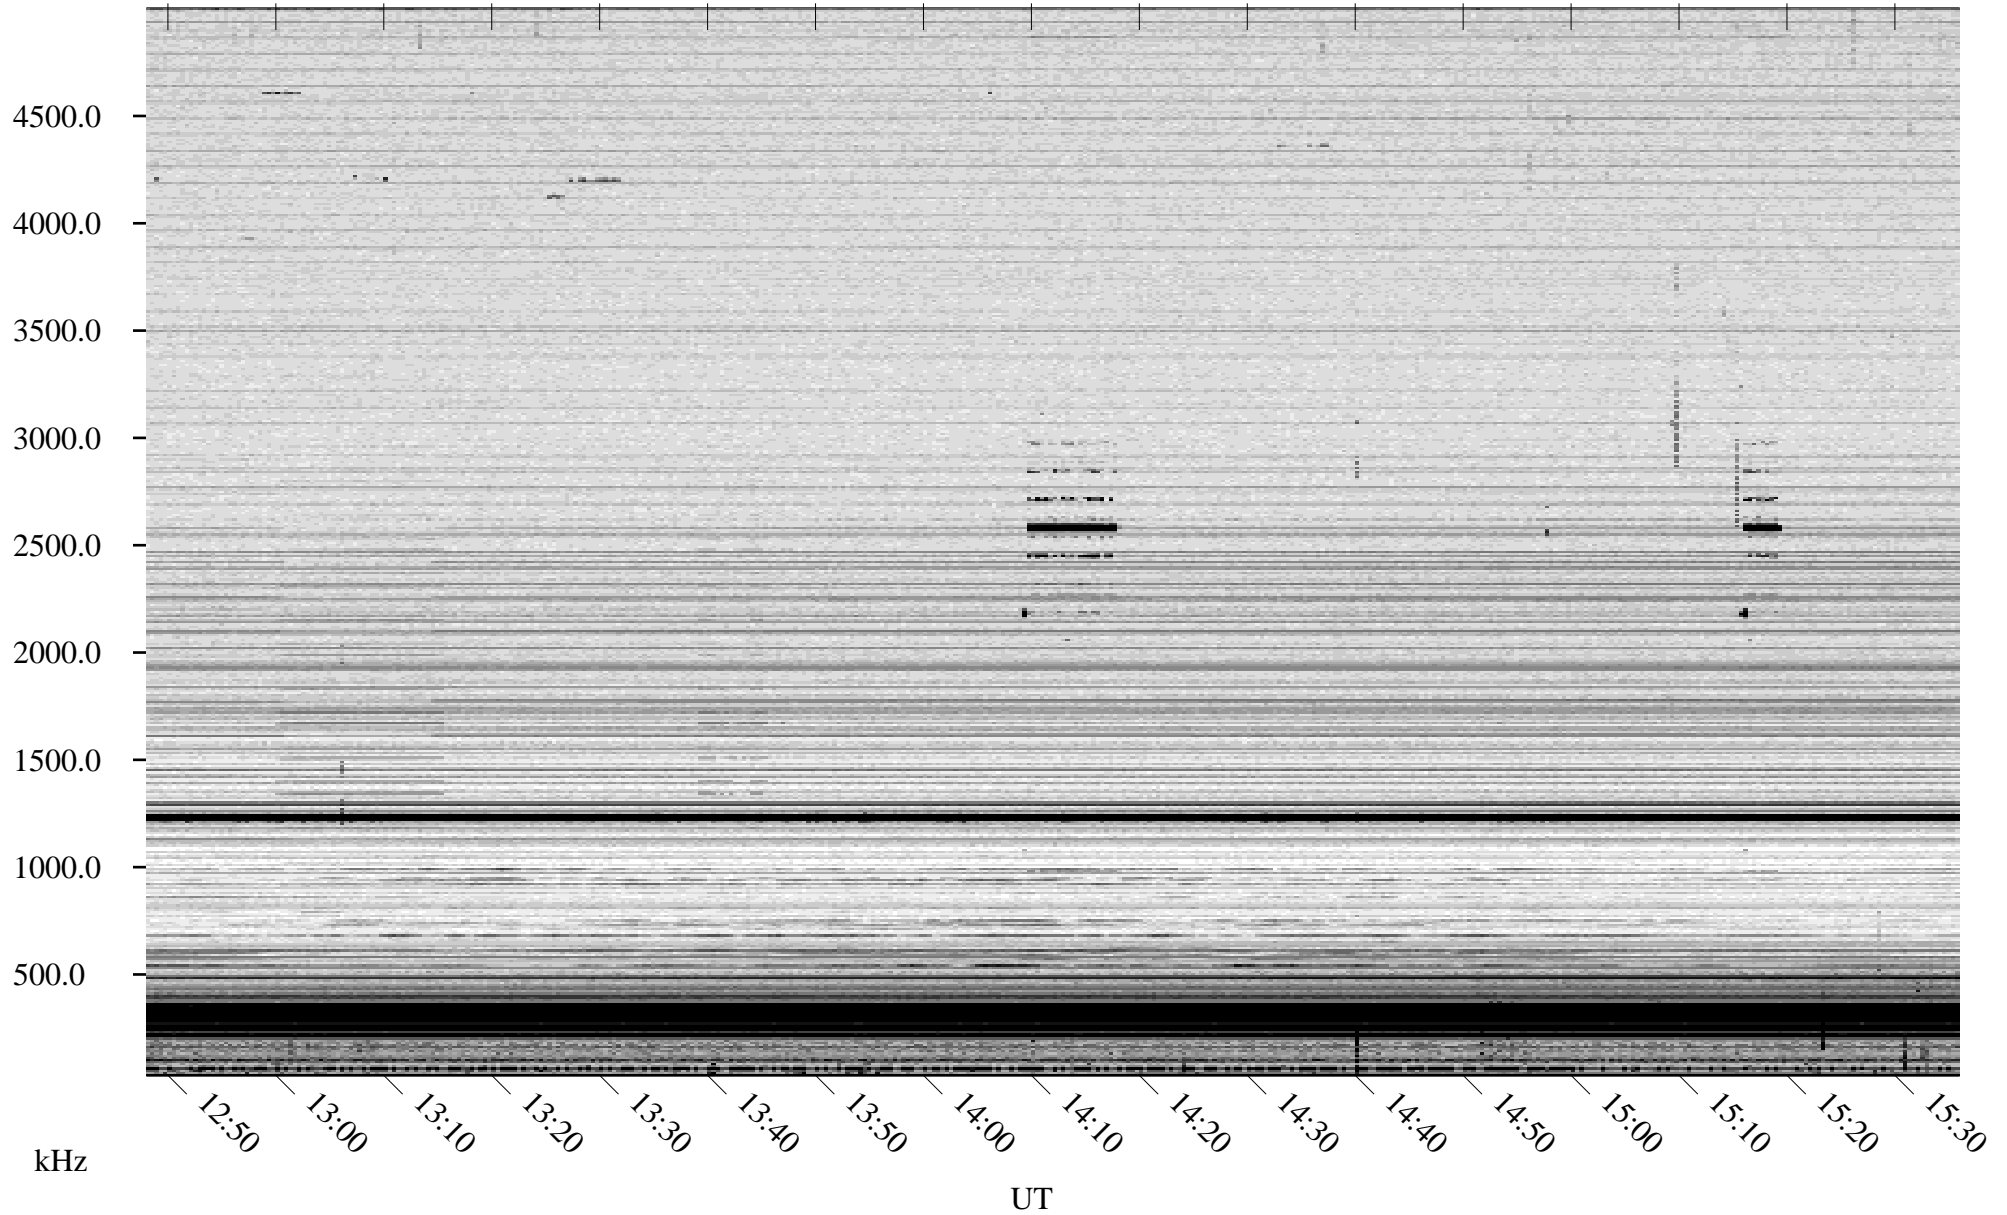

07/02/2008 Churchill, Manitoba

Linear Scale Black = 161 White = 15

ch08184l.r00SUm max_12

Page 1

07/02/2008 Churchill, Manitoba

Linear Scale Black = 161 White = 15

ch08184l.r00SUm max_12

Page 2

07/03/2008 Churchill, Manitoba

Linear Scale Black = 161 White = 15

ch08184l.r00SUm max_12

Page 3

07/03/2008 Churchill, Manitoba

Linear Scale Black = 161 White = 15

ch08184l.r00SUm max_12

Page 4

07/03/2008 Churchill, Manitoba

Linear Scale Black = 161 White = 15

ch08184l.r00SUm max_12

Page 5

07/03/2008 Churchill, Manitoba

Linear Scale Black = 161 White = 15

ch08184l.r00SUm max_12

Page 6

07/03/2008 Churchill, Manitoba

Linear Scale Black = 161 White = 15

ch08184l.r00SUm max_12

Page 7

07/03/2008 Churchill, Manitoba

Linear Scale Black = 161 White = 15

ch08184l.r00SUm max_12

Page 8