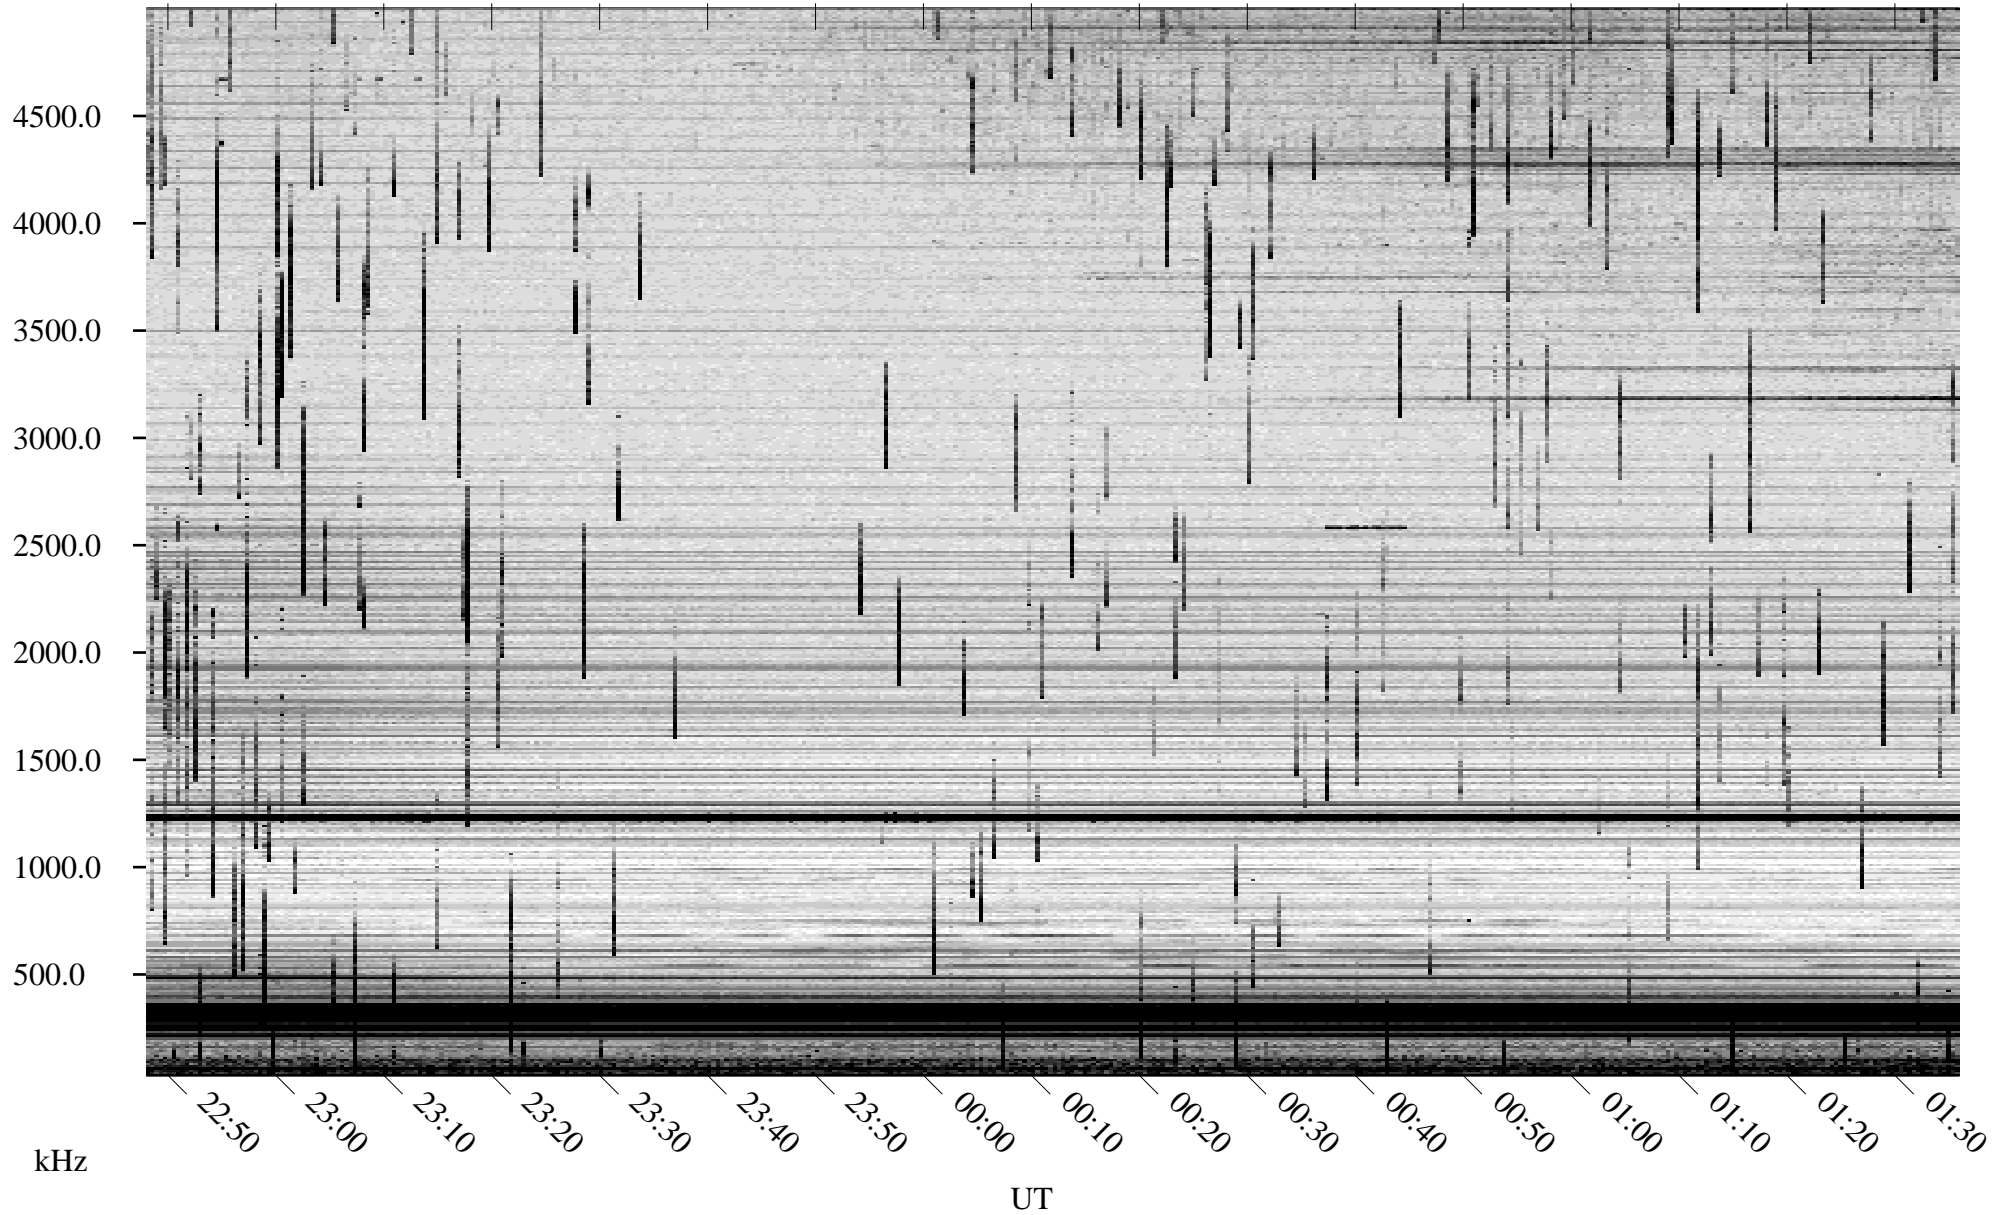

07/02/2008 Churchill, Manitoba

Linear Scale Black = 161 White = 15

ch08184l.r00SUm max_12

Page 1

07/02/2008 Churchill, Manitoba

Linear Scale Black = 161 White = 15

ch08184l.r00SUm max_12

Page 2

07/03/2008 Churchill, Manitoba

Linear Scale Black = 161 White = 15

ch08184l.r00SUm max_12

Page 3

07/03/2008 Churchill, Manitoba

Linear Scale Black = 161 White = 15

ch08184l.r00SUm max_12

Page 4

07/03/2008 Churchill, Manitoba

Linear Scale Black = 161 White = 15

ch08184l.r00SUm max_12

Page 5

07/03/2008 Churchill, Manitoba

Linear Scale Black = 161 White = 15

ch08184l.r00SUm max_12

Page 6

07/03/2008 Churchill, Manitoba

Linear Scale Black = 161 White = 15

ch08184l.r00SUm max_12

Page 7

07/03/2008 Churchill, Manitoba

Linear Scale Black = 161 White = 15

ch08184l.r00SUm max_12

Page 8