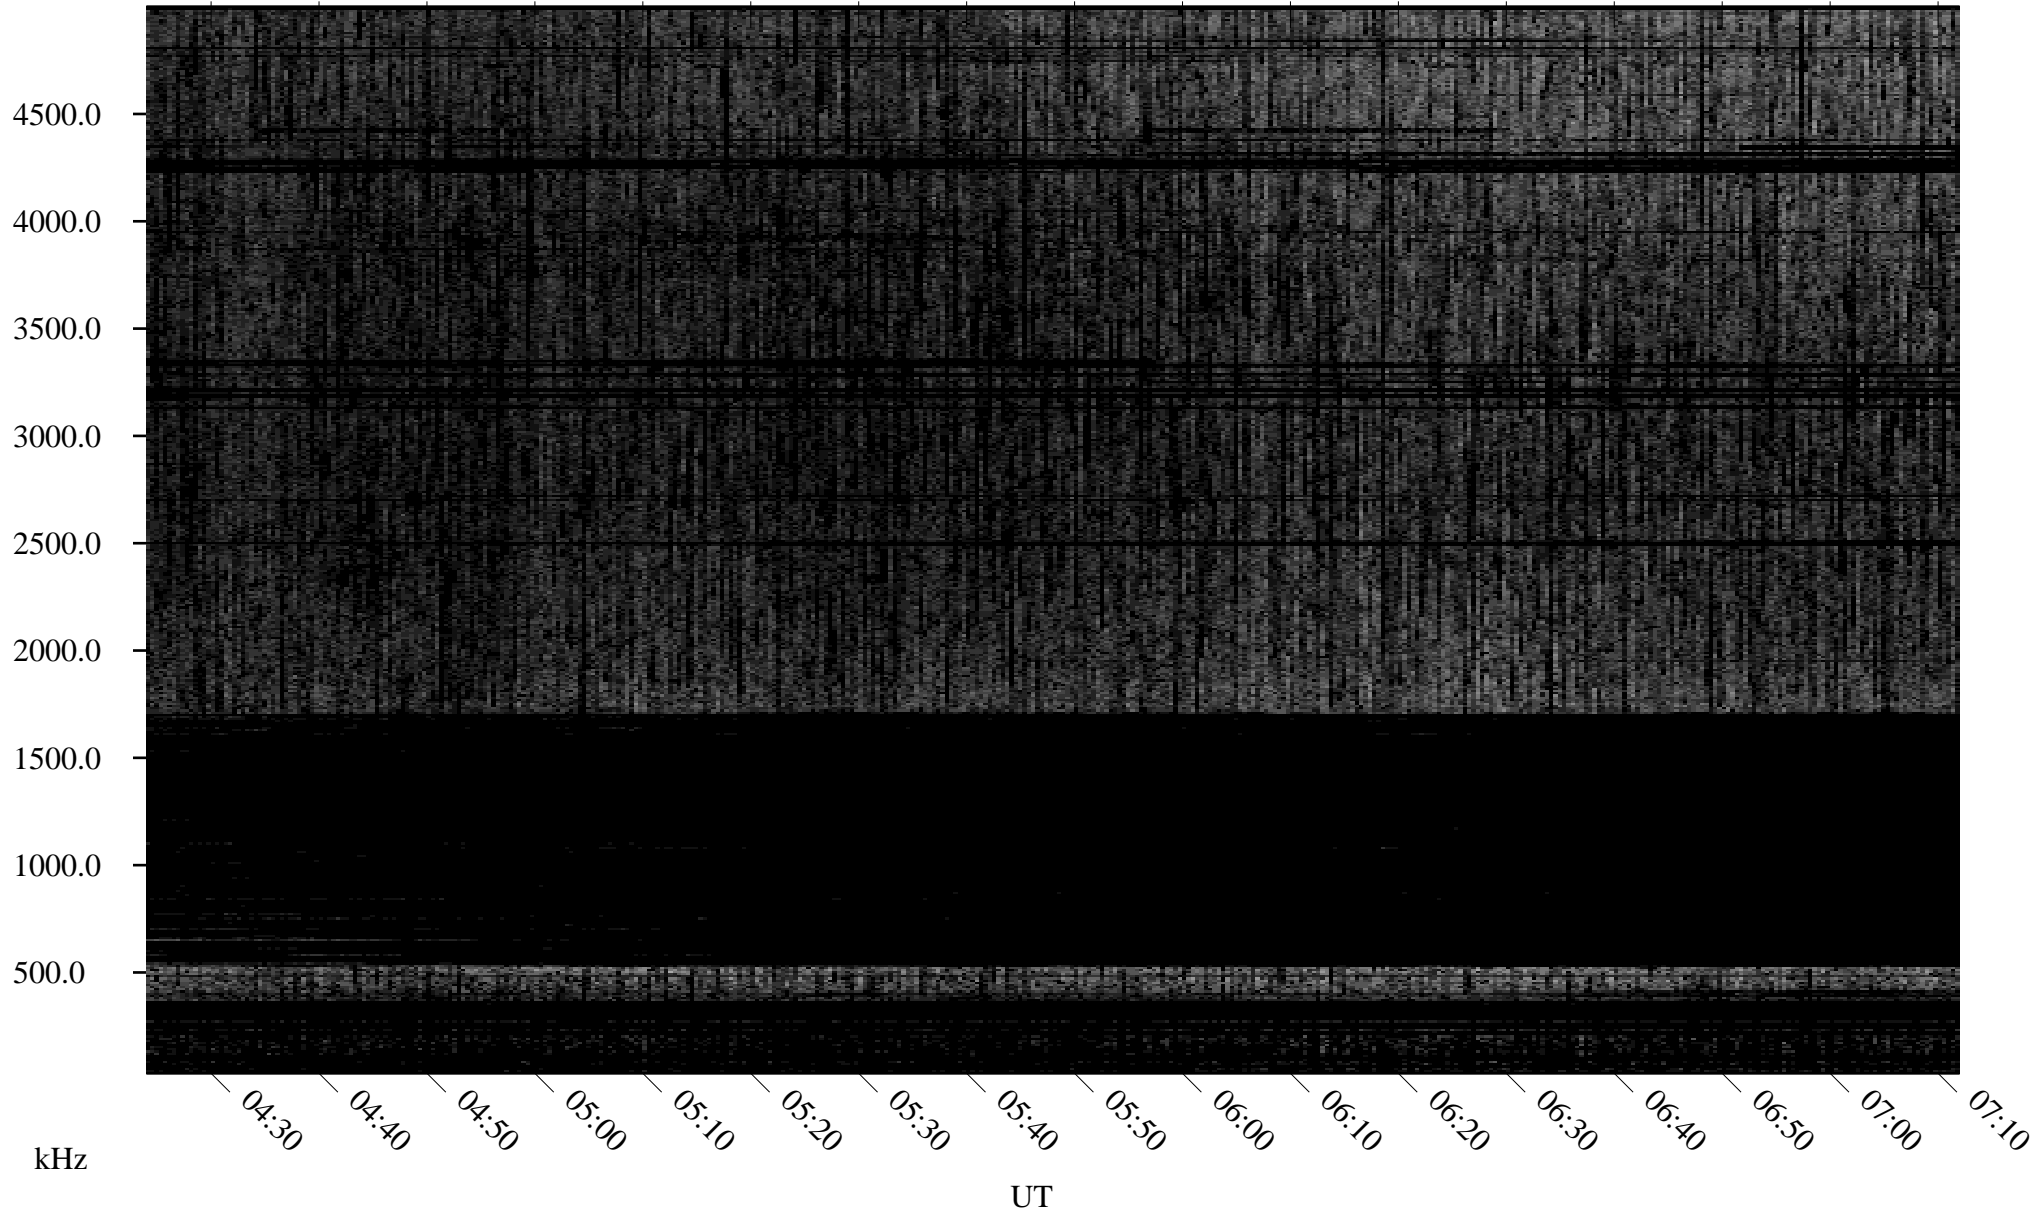

07/02/2008 Churchill, Manitoba

Linear Scale Black = 161 White = 15

ch08184l.r00SUm max_12

Page 1

07/02/2008 Churchill, Manitoba

Linear Scale Black = 161 White = 15

ch08184l.r00SUm max_12

Page 2

07/03/2008 Churchill, Manitoba

Linear Scale Black = 161 White = 15

ch08184l.r00SUm max_12

Page 3

07/03/2008 Churchill, Manitoba

Linear Scale Black = 161 White = 15

ch08184l.r00SUm max_12

Page 4

07/03/2008 Churchill, Manitoba

Linear Scale Black = 161 White = 15

ch08184l.r00SUm max_12

Page 5

07/03/2008 Churchill, Manitoba

Linear Scale Black = 161 White = 15

ch08184l.r00SUm max_12

Page 6

07/03/2008 Churchill, Manitoba

Linear Scale Black = 161 White = 15

ch08184l.r00SUm max_12

Page 7

07/03/2008 Churchill, Manitoba

Linear Scale Black = 161 White = 15

ch08184l.r00SUm max_12

Page 8