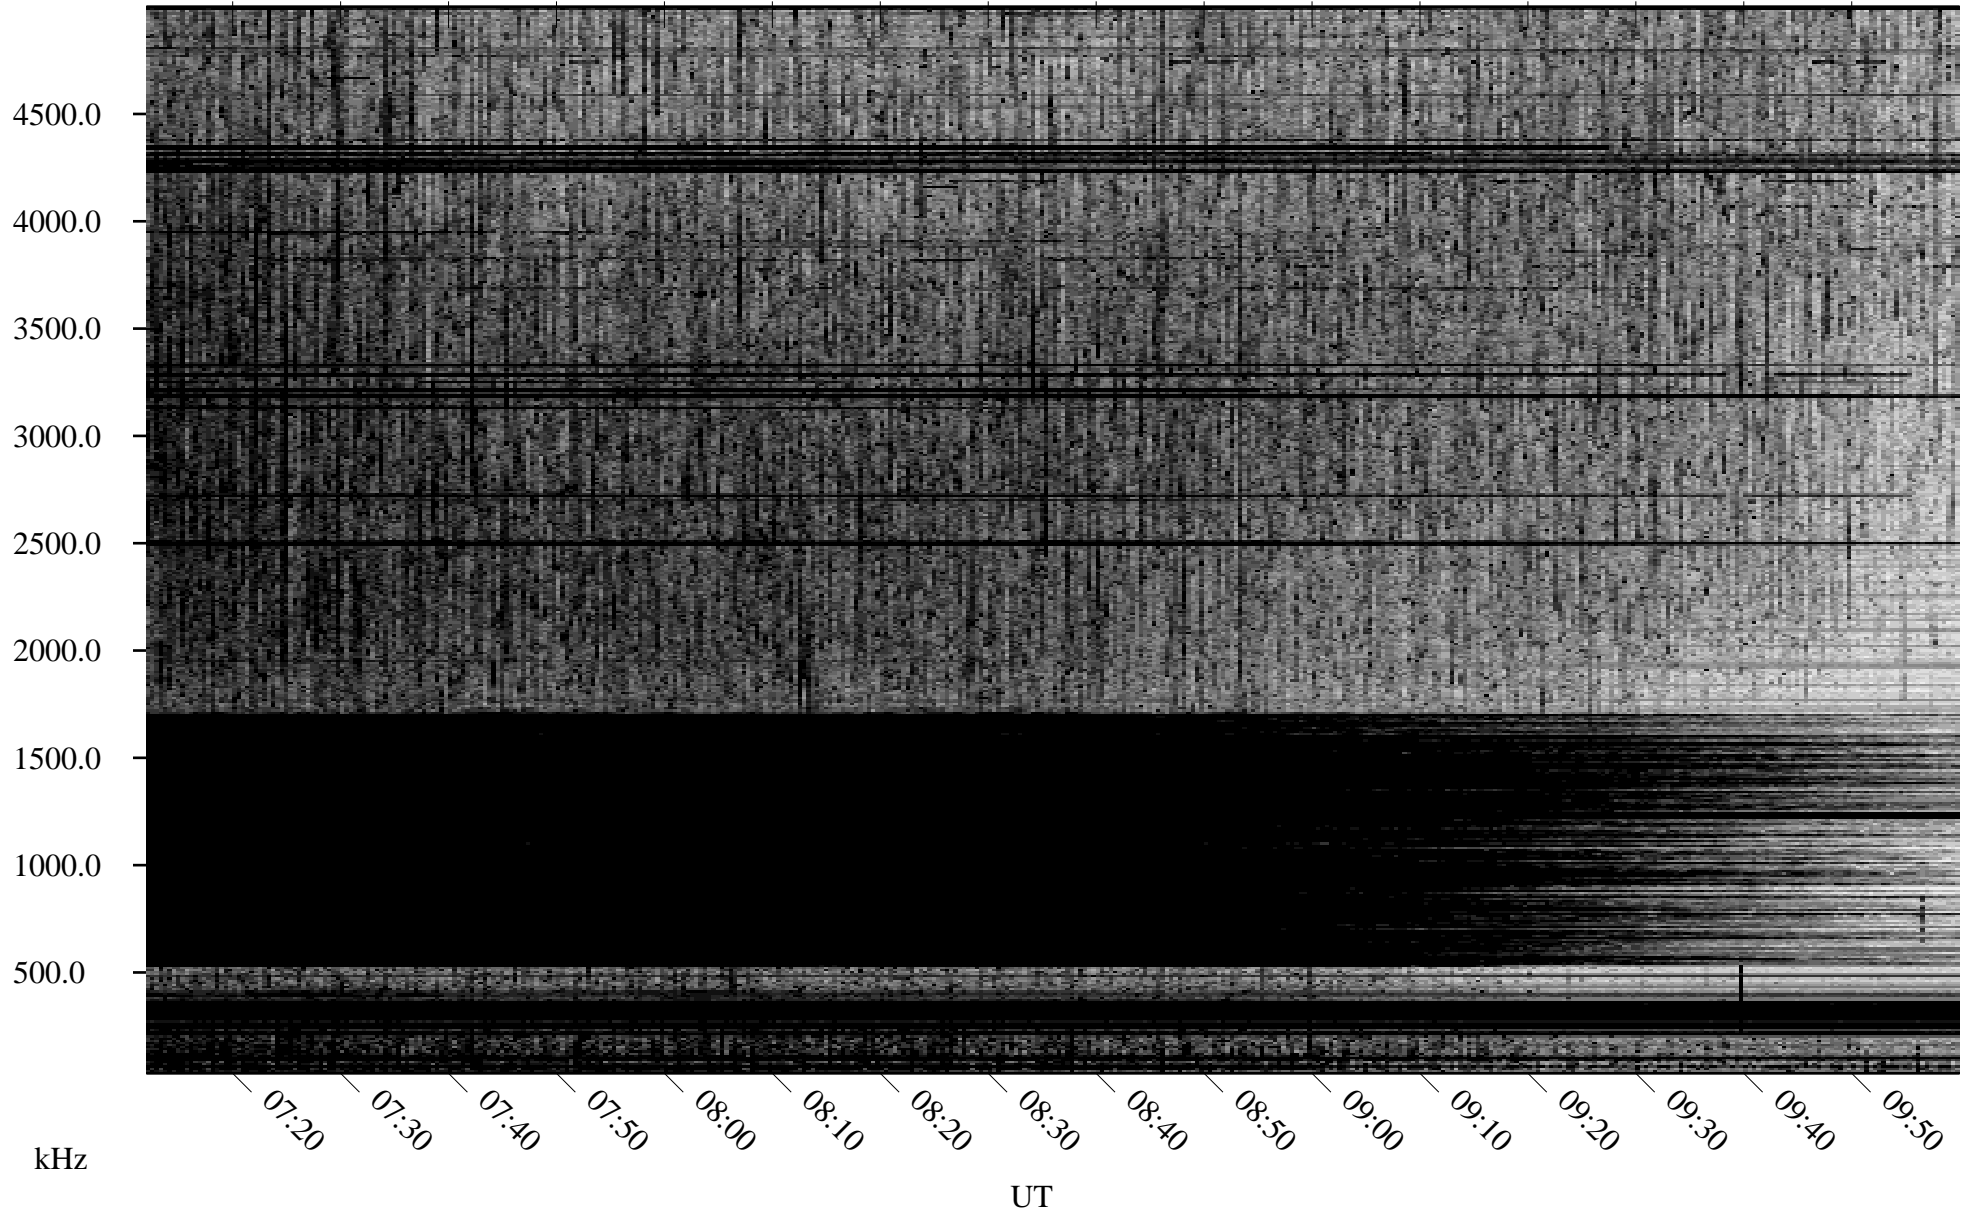

07/02/2008 Churchill, Manitoba

Linear Scale Black = 161 White = 15

ch08184l.r00SUm max_12

Page 1

07/02/2008 Churchill, Manitoba

Linear Scale Black = 161 White = 15

ch08184l.r00SUm max_12

Page 2

07/03/2008 Churchill, Manitoba

Linear Scale Black = 161 White = 15

ch08184l.r00SUm max_12

Page 3

07/03/2008 Churchill, Manitoba

Linear Scale Black = 161 White = 15

ch08184l.r00SUm max_12

Page 4

07/03/2008 Churchill, Manitoba

Linear Scale Black = 161 White = 15

ch08184l.r00SUm max_12

Page 5

07/03/2008 Churchill, Manitoba

Linear Scale Black = 161 White = 15

ch08184l.r00SUm max_12

Page 6

07/03/2008 Churchill, Manitoba

Linear Scale Black = 161 White = 15

ch08184l.r00SUm max_12

Page 7

07/03/2008 Churchill, Manitoba

Linear Scale Black = 161 White = 15

ch08184l.r00SUm max_12

Page 8