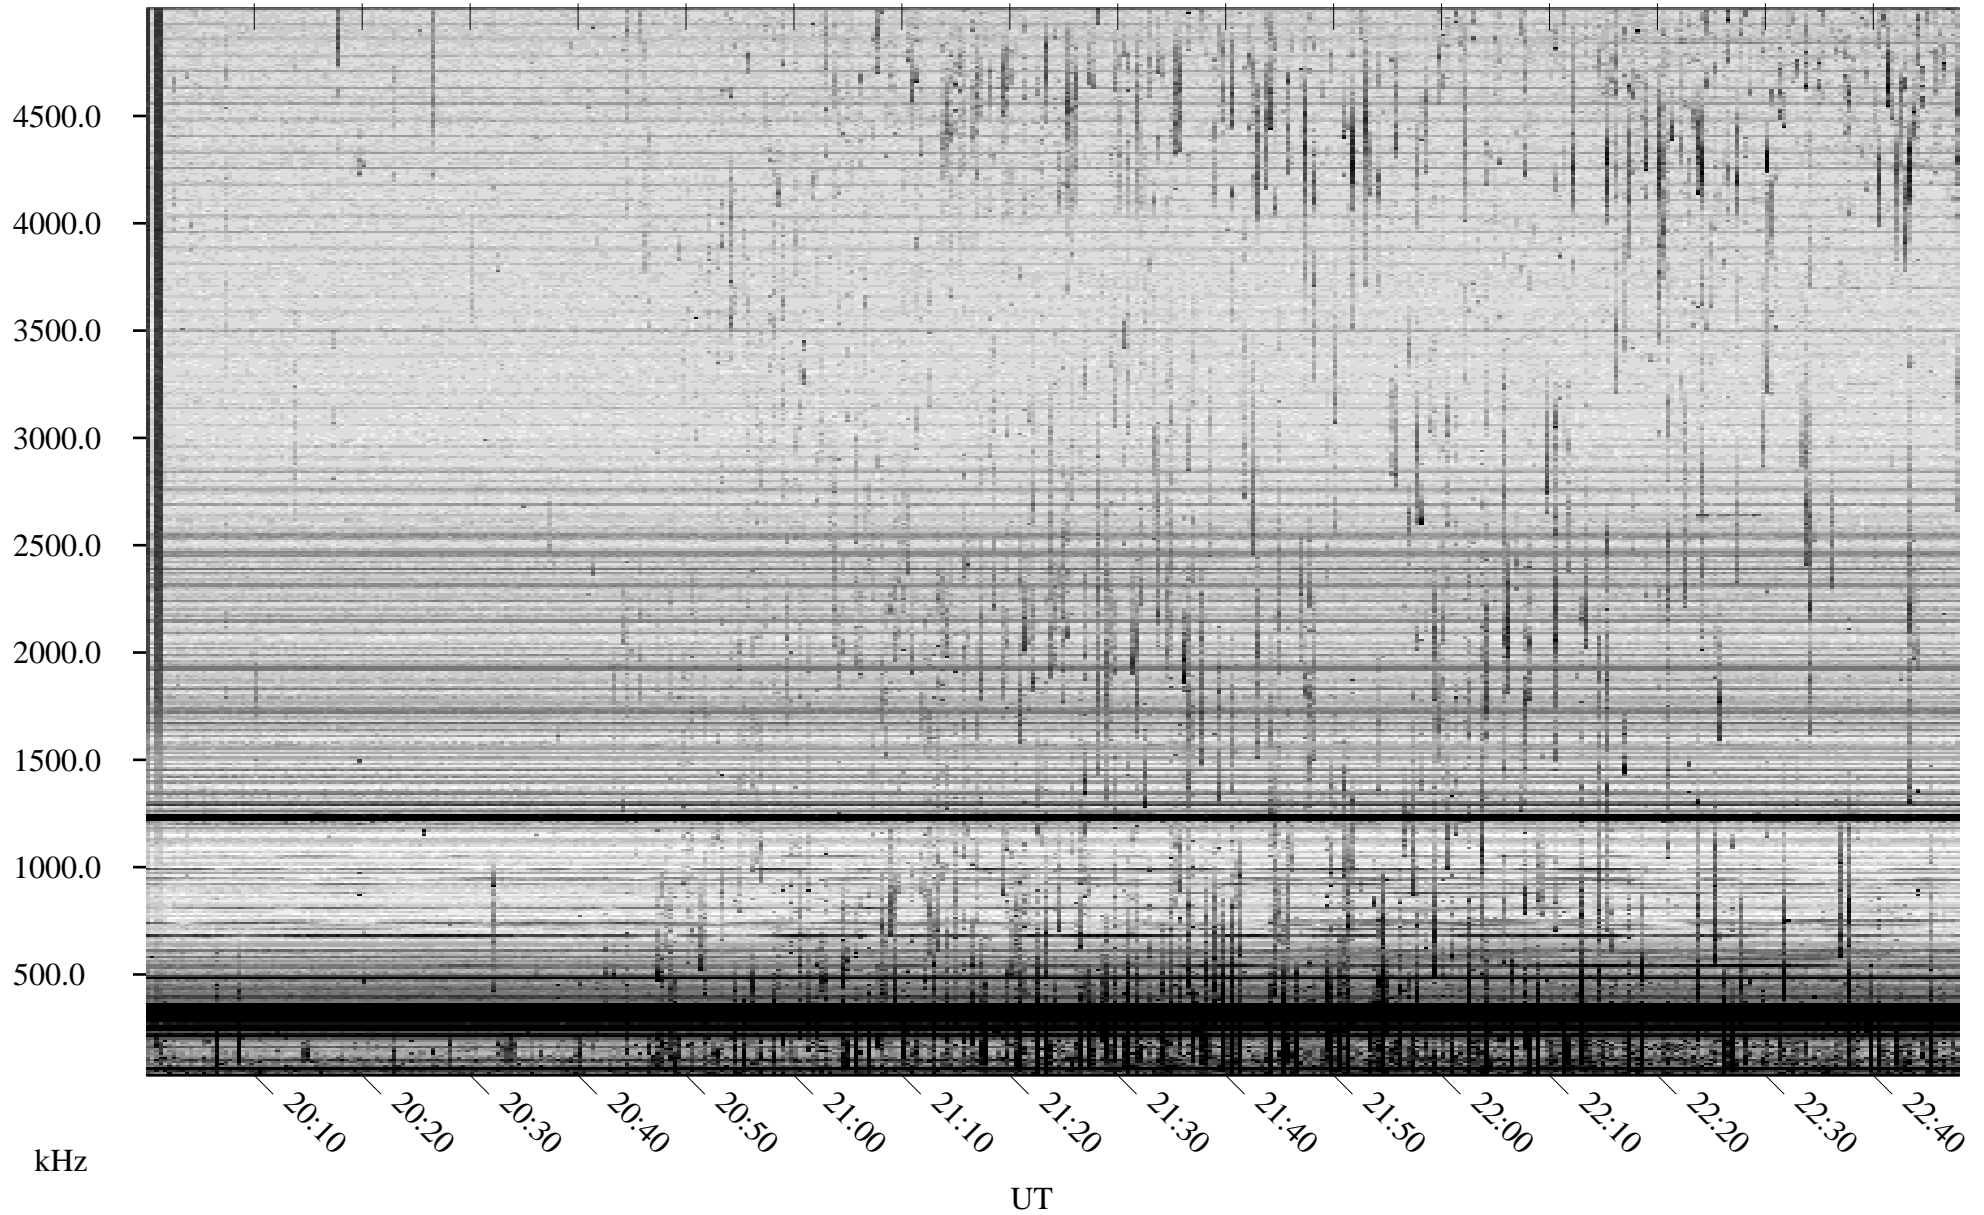

07/05/2008 Churchill, Manitoba

Linear Scale Black = 161 White = 15

ch08187L.r00SUm max_12

Page 1

07/05/2008 Churchill, Manitoba

Linear Scale Black = 161 White = 15

ch08187l.r00SUm max_12

Page 2

07/06/2008 Churchill, Manitoba

Linear Scale Black = 161 White = 15

ch08187l.r00SUm max_12

Page 3

07/06/2008 Churchill, Manitoba

Linear Scale Black = 161 White = 15

ch08187l.r00SUm max_12

Page 4

07/06/2008 Churchill, Manitoba

Linear Scale Black = 161 White = 15

ch08187l.r00SUm max_12

Page 5

07/06/2008 Churchill, Manitoba

Linear Scale Black = 161 White = 15

ch08187l.r00SUm max_12

Page 6

07/06/2008 Churchill, Manitoba

Linear Scale Black = 161 White = 15

ch08187l.r00SUm max_12

Page 7

07/06/2008 Churchill, Manitoba

Linear Scale Black = 161 White = 15

ch08187l.r00SUm max_12