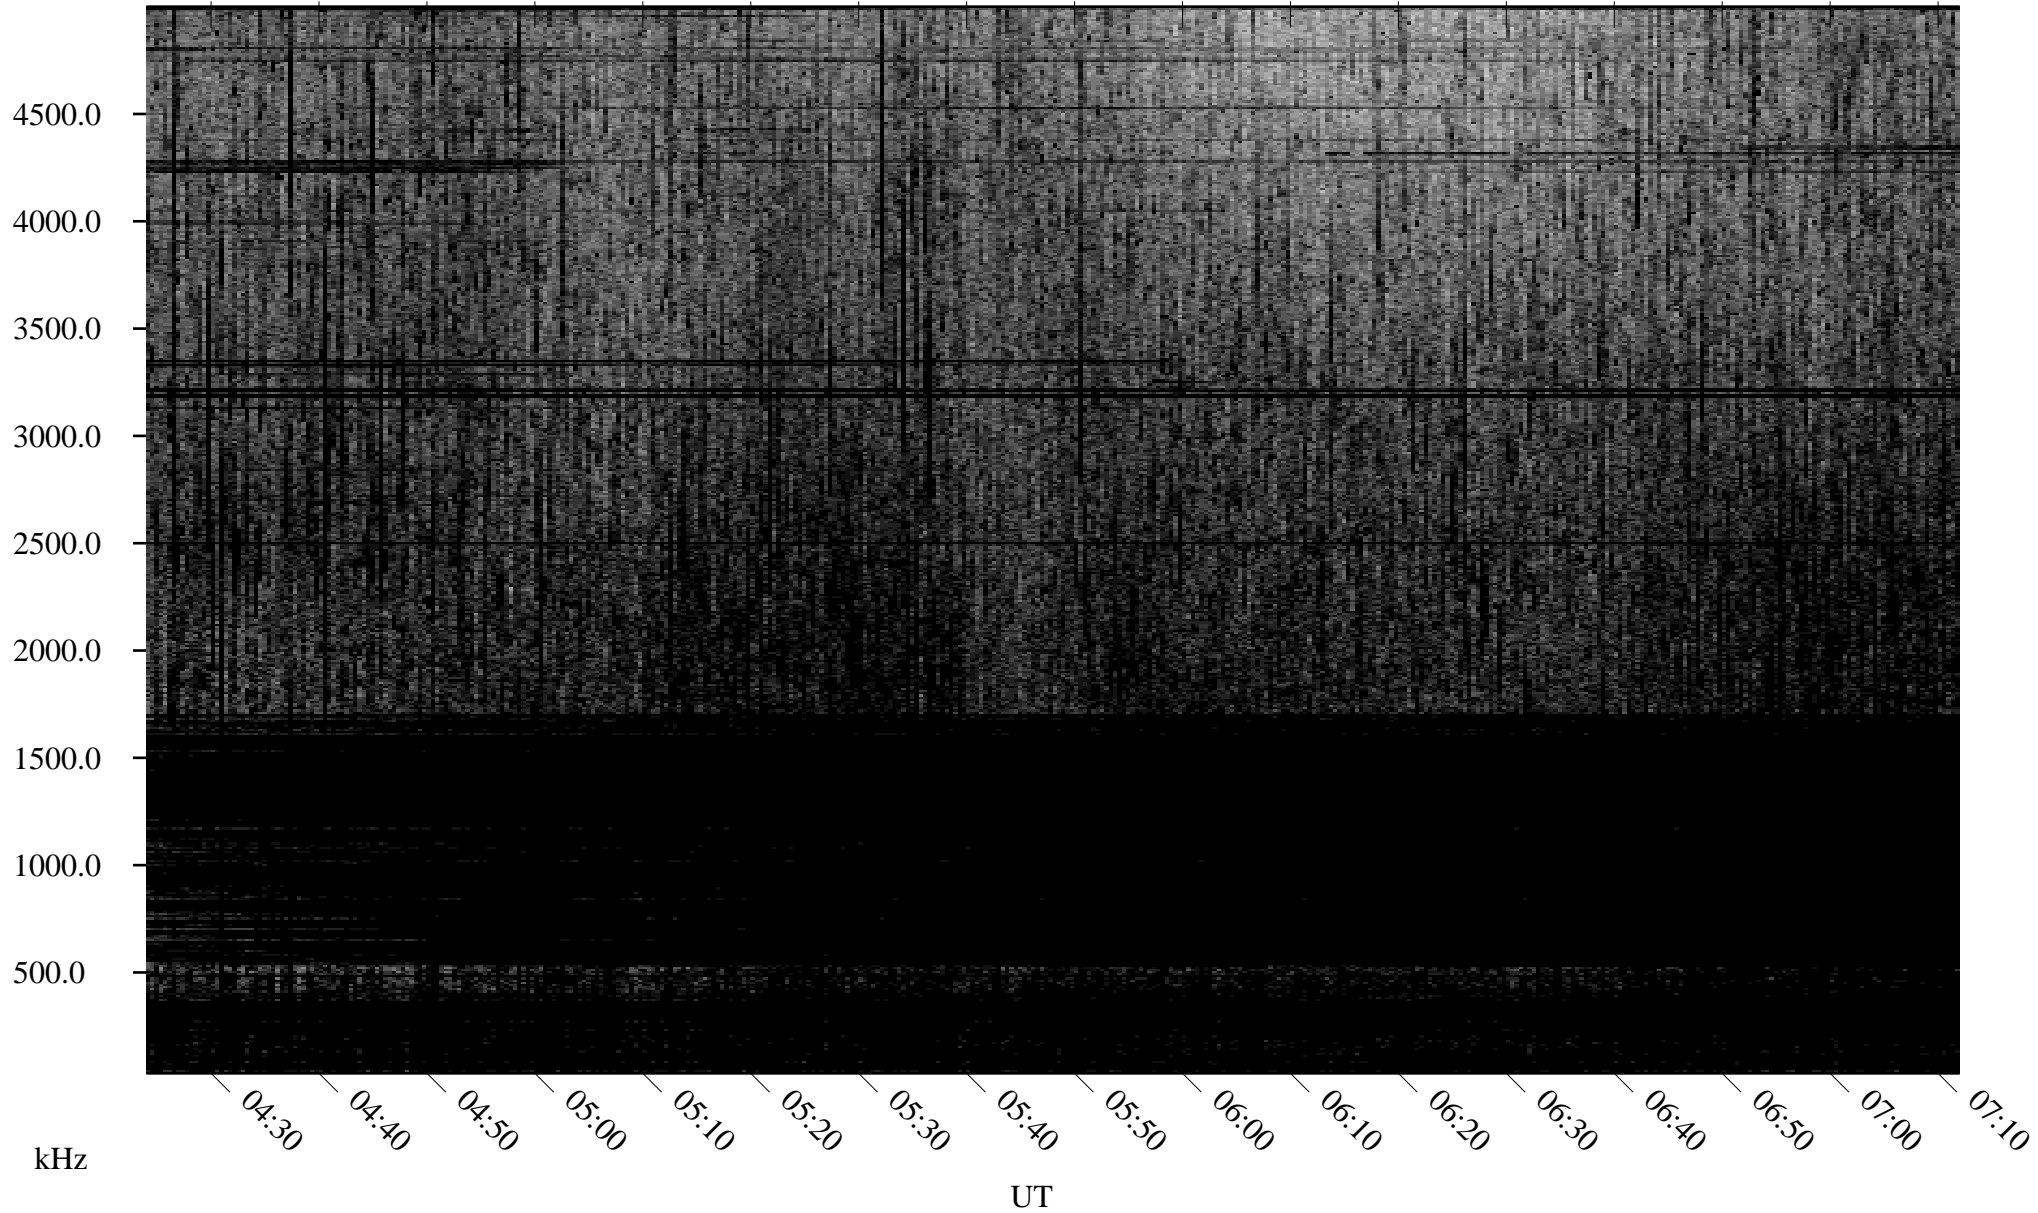

07/05/2008 Churchill, Manitoba

Linear Scale Black = 161 White = 15

ch08187L.r00SUm max_12

Page 1

07/05/2008 Churchill, Manitoba

Linear Scale Black = 161 White = 15

ch08187l.r00SUm max_12

Page 2

07/06/2008 Churchill, Manitoba

Linear Scale Black = 161 White = 15

ch08187l.r00SUm max_12

Page 3

07/06/2008 Churchill, Manitoba

Linear Scale Black = 161 White = 15

ch08187l.r00SUm max_12

Page 4

07/06/2008 Churchill, Manitoba

Linear Scale Black = 161 White = 15

ch08187l.r00SUm max_12

Page 5

07/06/2008 Churchill, Manitoba

Linear Scale Black = 161 White = 15

ch08187l.r00SUm max_12

Page 6

07/06/2008 Churchill, Manitoba

Linear Scale Black = 161 White = 15

ch08187l.r00SUm max_12

Page 7

07/06/2008 Churchill, Manitoba

Linear Scale Black = 161 White = 15

ch08187l.r00SUm max_12