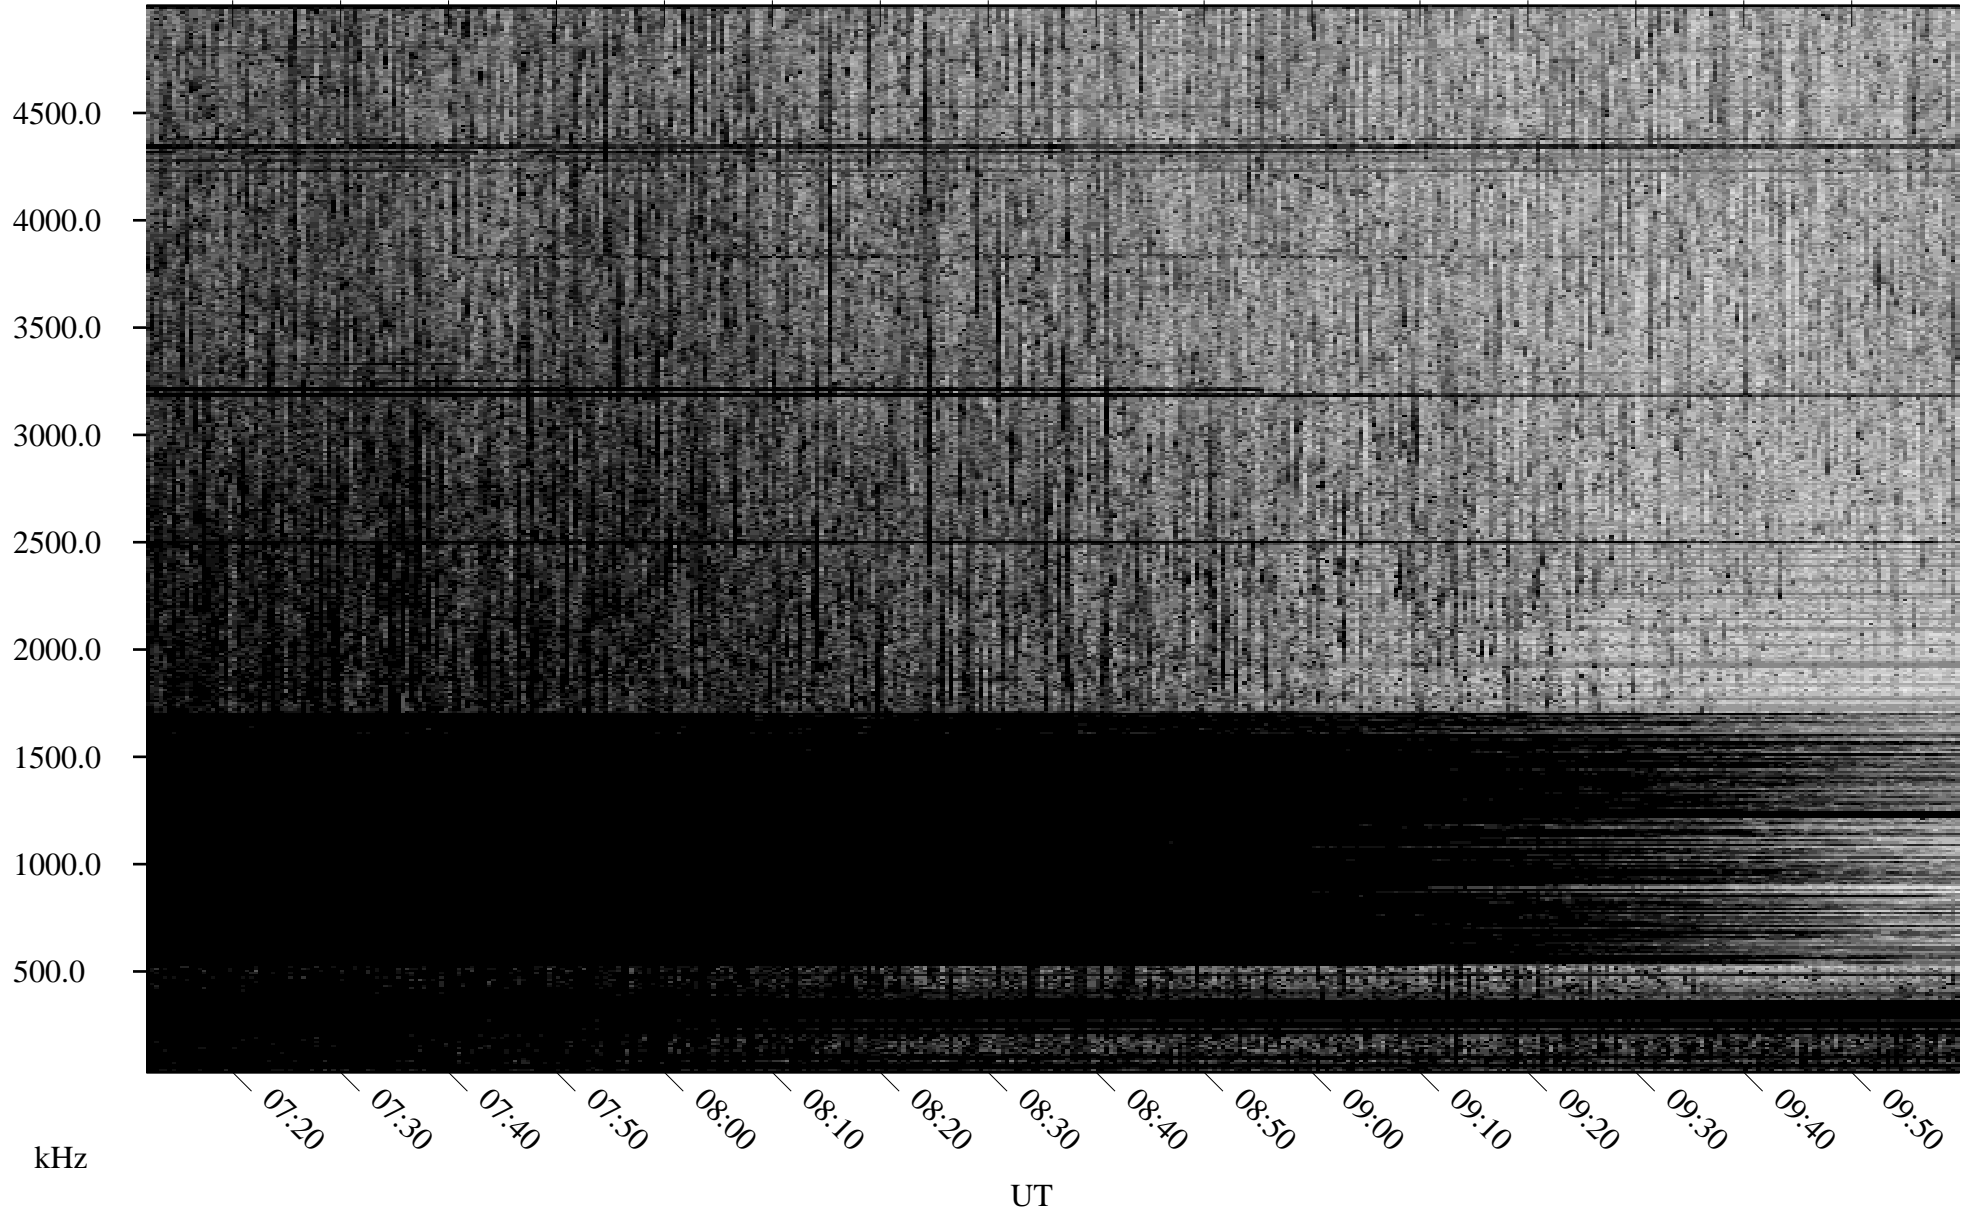

07/05/2008 Churchill, Manitoba

Linear Scale Black = 161 White = 15

ch08187L.r00SUm max_12

Page 1

07/05/2008 Churchill, Manitoba

Linear Scale Black = 161 White = 15

ch08187l.r00SUm max_12

Page 2

07/06/2008 Churchill, Manitoba

Linear Scale Black = 161 White = 15

ch08187l.r00SUm max_12

Page 3

07/06/2008 Churchill, Manitoba

Linear Scale Black = 161 White = 15

ch08187l.r00SUm max_12

Page 4

07/06/2008 Churchill, Manitoba

Linear Scale Black = 161 White = 15

ch08187l.r00SUm max_12

Page 5

07/06/2008 Churchill, Manitoba

Linear Scale Black = 161 White = 15

ch08187l.r00SUm max_12

Page 6

07/06/2008 Churchill, Manitoba

Linear Scale Black = 161 White = 15

ch08187l.r00SUm max_12

Page 7

07/06/2008 Churchill, Manitoba

Linear Scale Black = 161 White = 15

ch08187l.r00SUm max_12