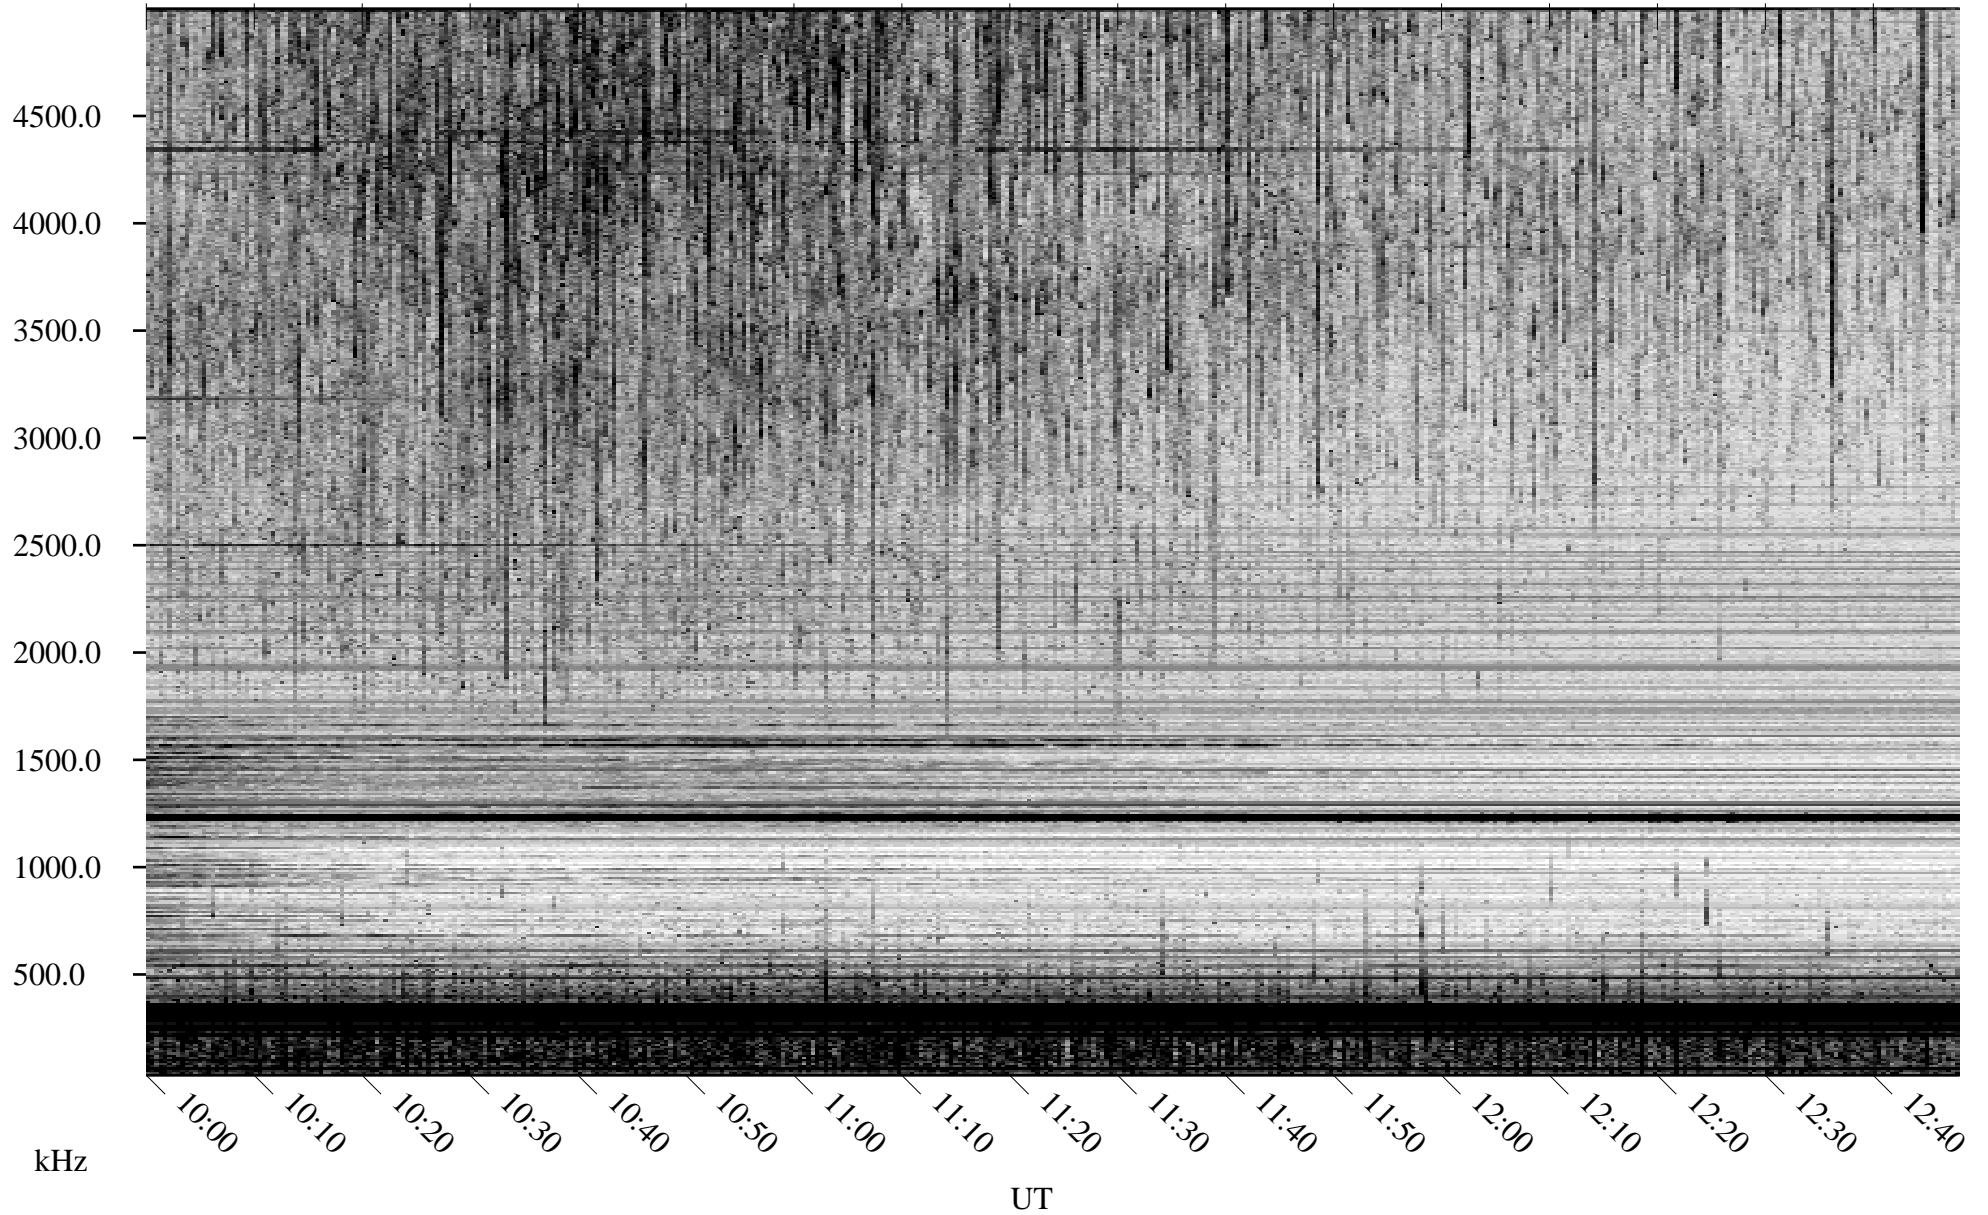

07/05/2008 Churchill, Manitoba

Linear Scale Black = 161 White = 15

ch08187L.r00SUm max_12

Page 1

07/05/2008 Churchill, Manitoba

Linear Scale Black = 161 White = 15

ch08187l.r00SUm max_12

Page 2

07/06/2008 Churchill, Manitoba

Linear Scale Black = 161 White = 15

ch08187l.r00SUm max_12

Page 3

07/06/2008 Churchill, Manitoba

Linear Scale Black = 161 White = 15

ch08187l.r00SUm max_12

Page 4

07/06/2008 Churchill, Manitoba

Linear Scale Black = 161 White = 15

ch08187l.r00SUm max_12

Page 5

07/06/2008 Churchill, Manitoba

Linear Scale Black = 161 White = 15

ch08187l.r00SUm max_12

Page 6

07/06/2008 Churchill, Manitoba

Linear Scale Black = 161 White = 15

ch08187l.r00SUm max_12

Page 7

07/06/2008 Churchill, Manitoba

Linear Scale Black = 161 White = 15

ch08187l.r00SUm max_12