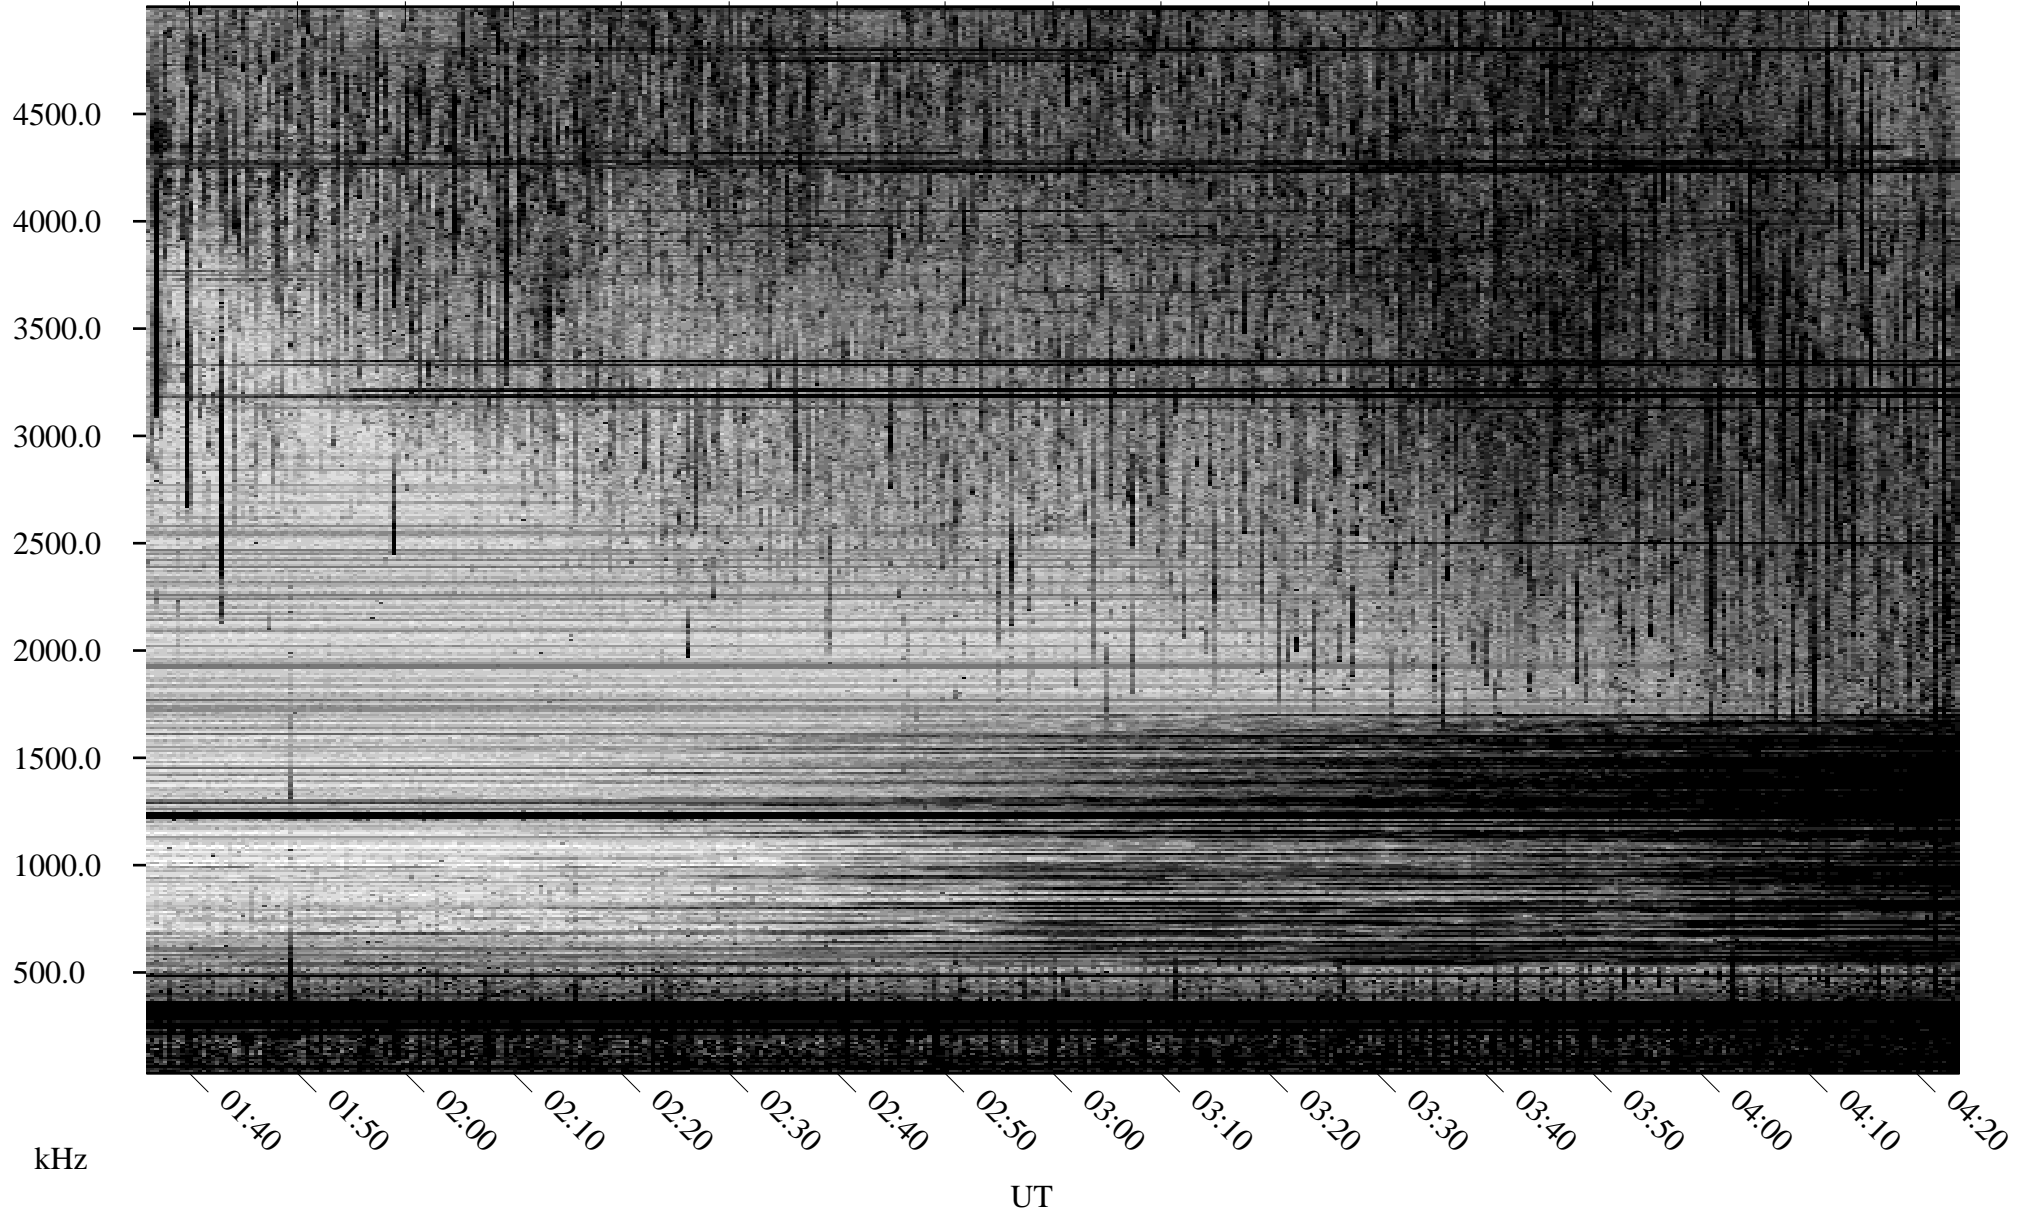

07/05/2008 Churchill, Manitoba

Linear Scale Black = 161 White = 15

ch08187L.r00SUm max_12

Page 1

07/05/2008 Churchill, Manitoba

Linear Scale Black = 161 White = 15

ch08187l.r00SUm max_12

Page 2

07/06/2008 Churchill, Manitoba

Linear Scale Black = 161 White = 15

ch08187l.r00SUm max_12

Page 3

07/06/2008 Churchill, Manitoba

Linear Scale Black = 161 White = 15

ch08187l.r00SUm max_12

Page 4

07/06/2008 Churchill, Manitoba

Linear Scale Black = 161 White = 15

ch08187l.r00SUm max_12

Page 5

07/06/2008 Churchill, Manitoba

Linear Scale Black = 161 White = 15

ch08187l.r00SUm max_12

Page 6

07/06/2008 Churchill, Manitoba

Linear Scale Black = 161 White = 15

ch08187l.r00SUm max_12

Page 7

07/06/2008 Churchill, Manitoba

Linear Scale Black = 161 White = 15

ch08187l.r00SUm max_12