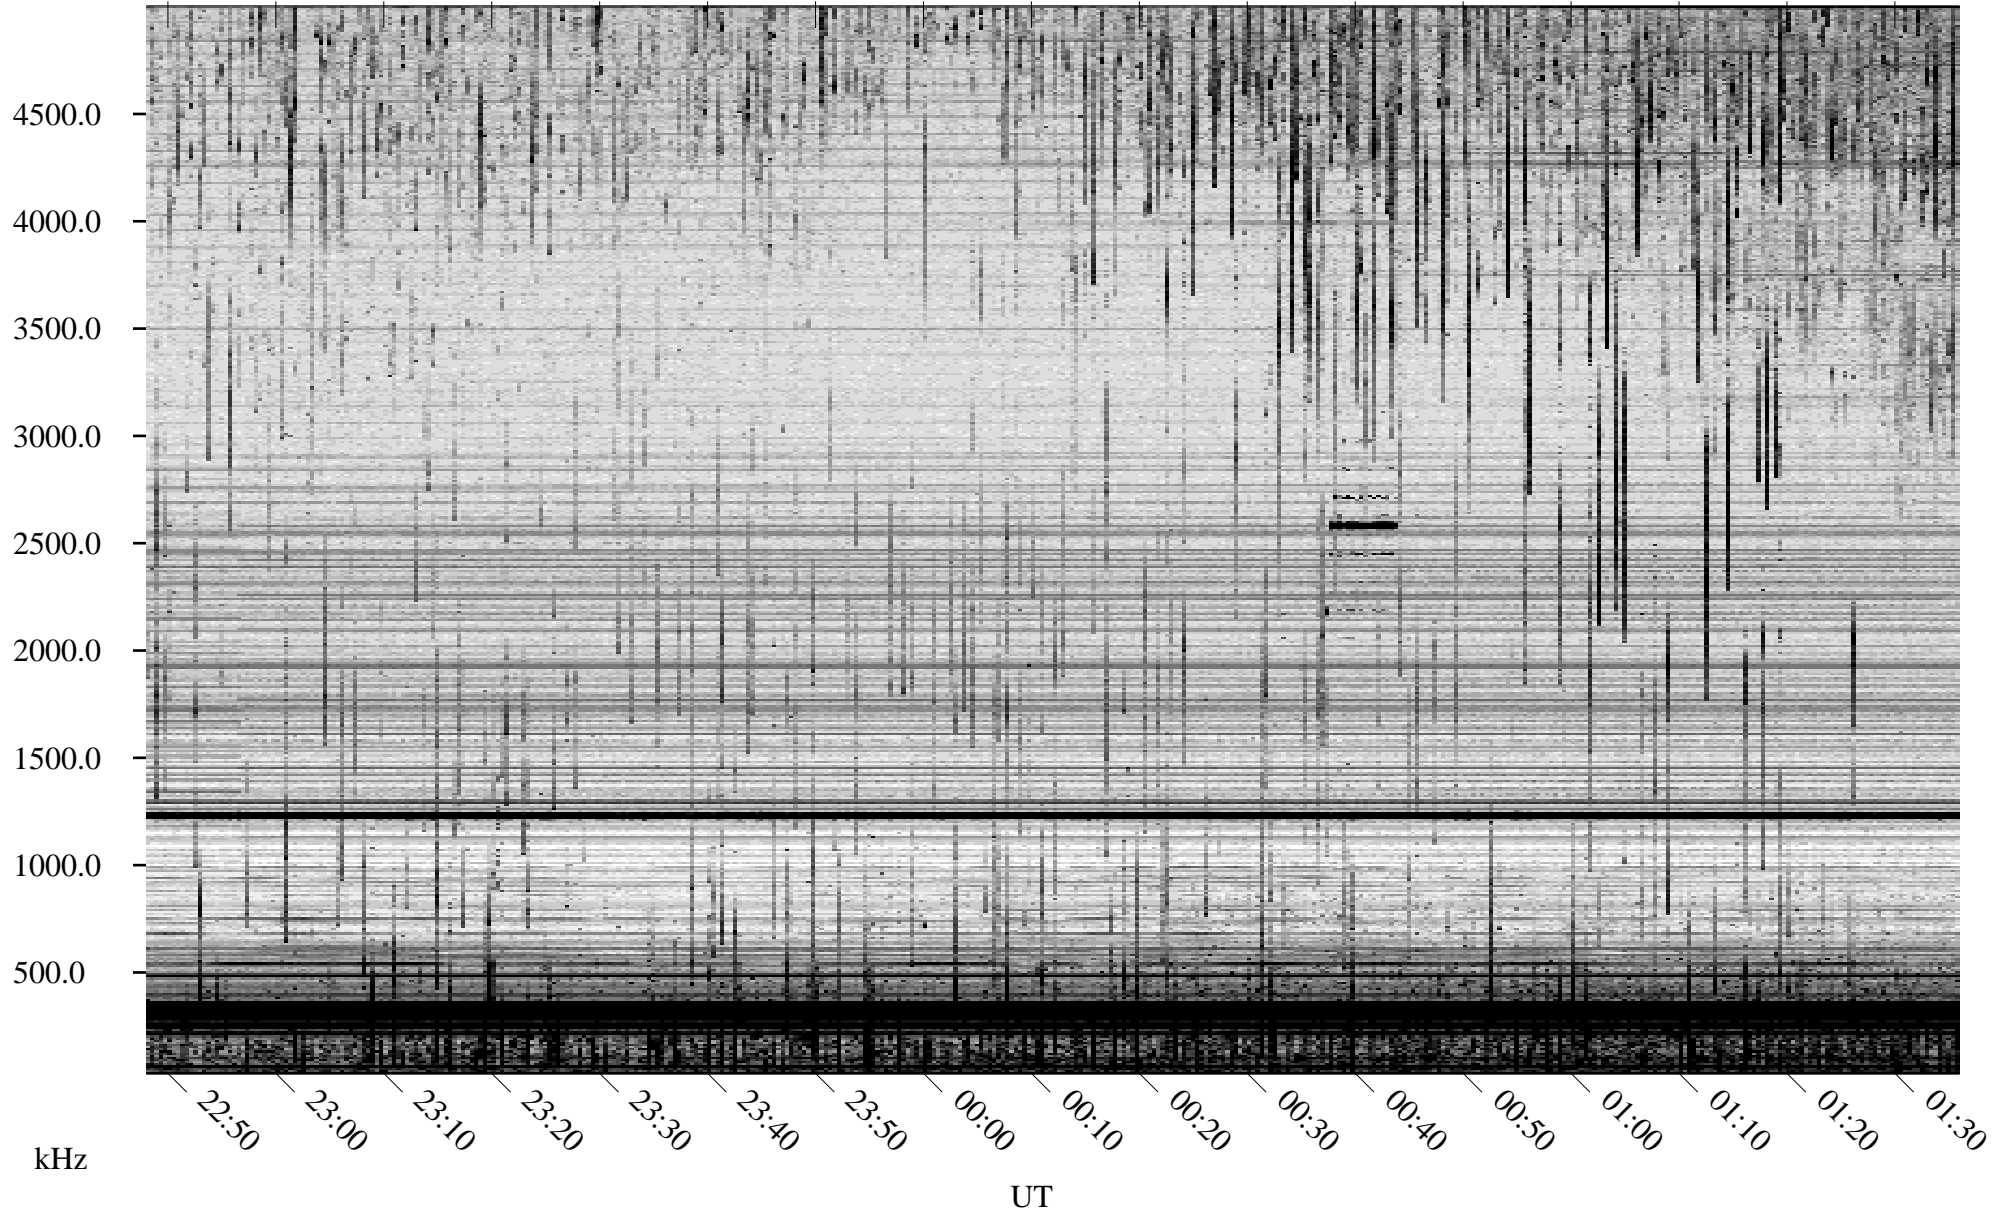

07/05/2008 Churchill, Manitoba

Linear Scale Black = 161 White = 15

ch08187L.r00SUm max_12

Page 1

07/05/2008 Churchill, Manitoba

Linear Scale Black = 161 White = 15

ch08187l.r00SUm max_12

Page 2

07/06/2008 Churchill, Manitoba

Linear Scale Black = 161 White = 15

ch08187l.r00SUm max_12

Page 3

07/06/2008 Churchill, Manitoba

Linear Scale Black = 161 White = 15

ch08187l.r00SUm max_12

Page 4

07/06/2008 Churchill, Manitoba

Linear Scale Black = 161 White = 15

ch08187l.r00SUm max_12

Page 5

07/06/2008 Churchill, Manitoba

Linear Scale Black = 161 White = 15

ch08187l.r00SUm max_12

Page 6

07/06/2008 Churchill, Manitoba

Linear Scale Black = 161 White = 15

ch08187l.r00SUm max_12

Page 7

07/06/2008 Churchill, Manitoba

Linear Scale Black = 161 White = 15

ch08187l.r00SUm max_12