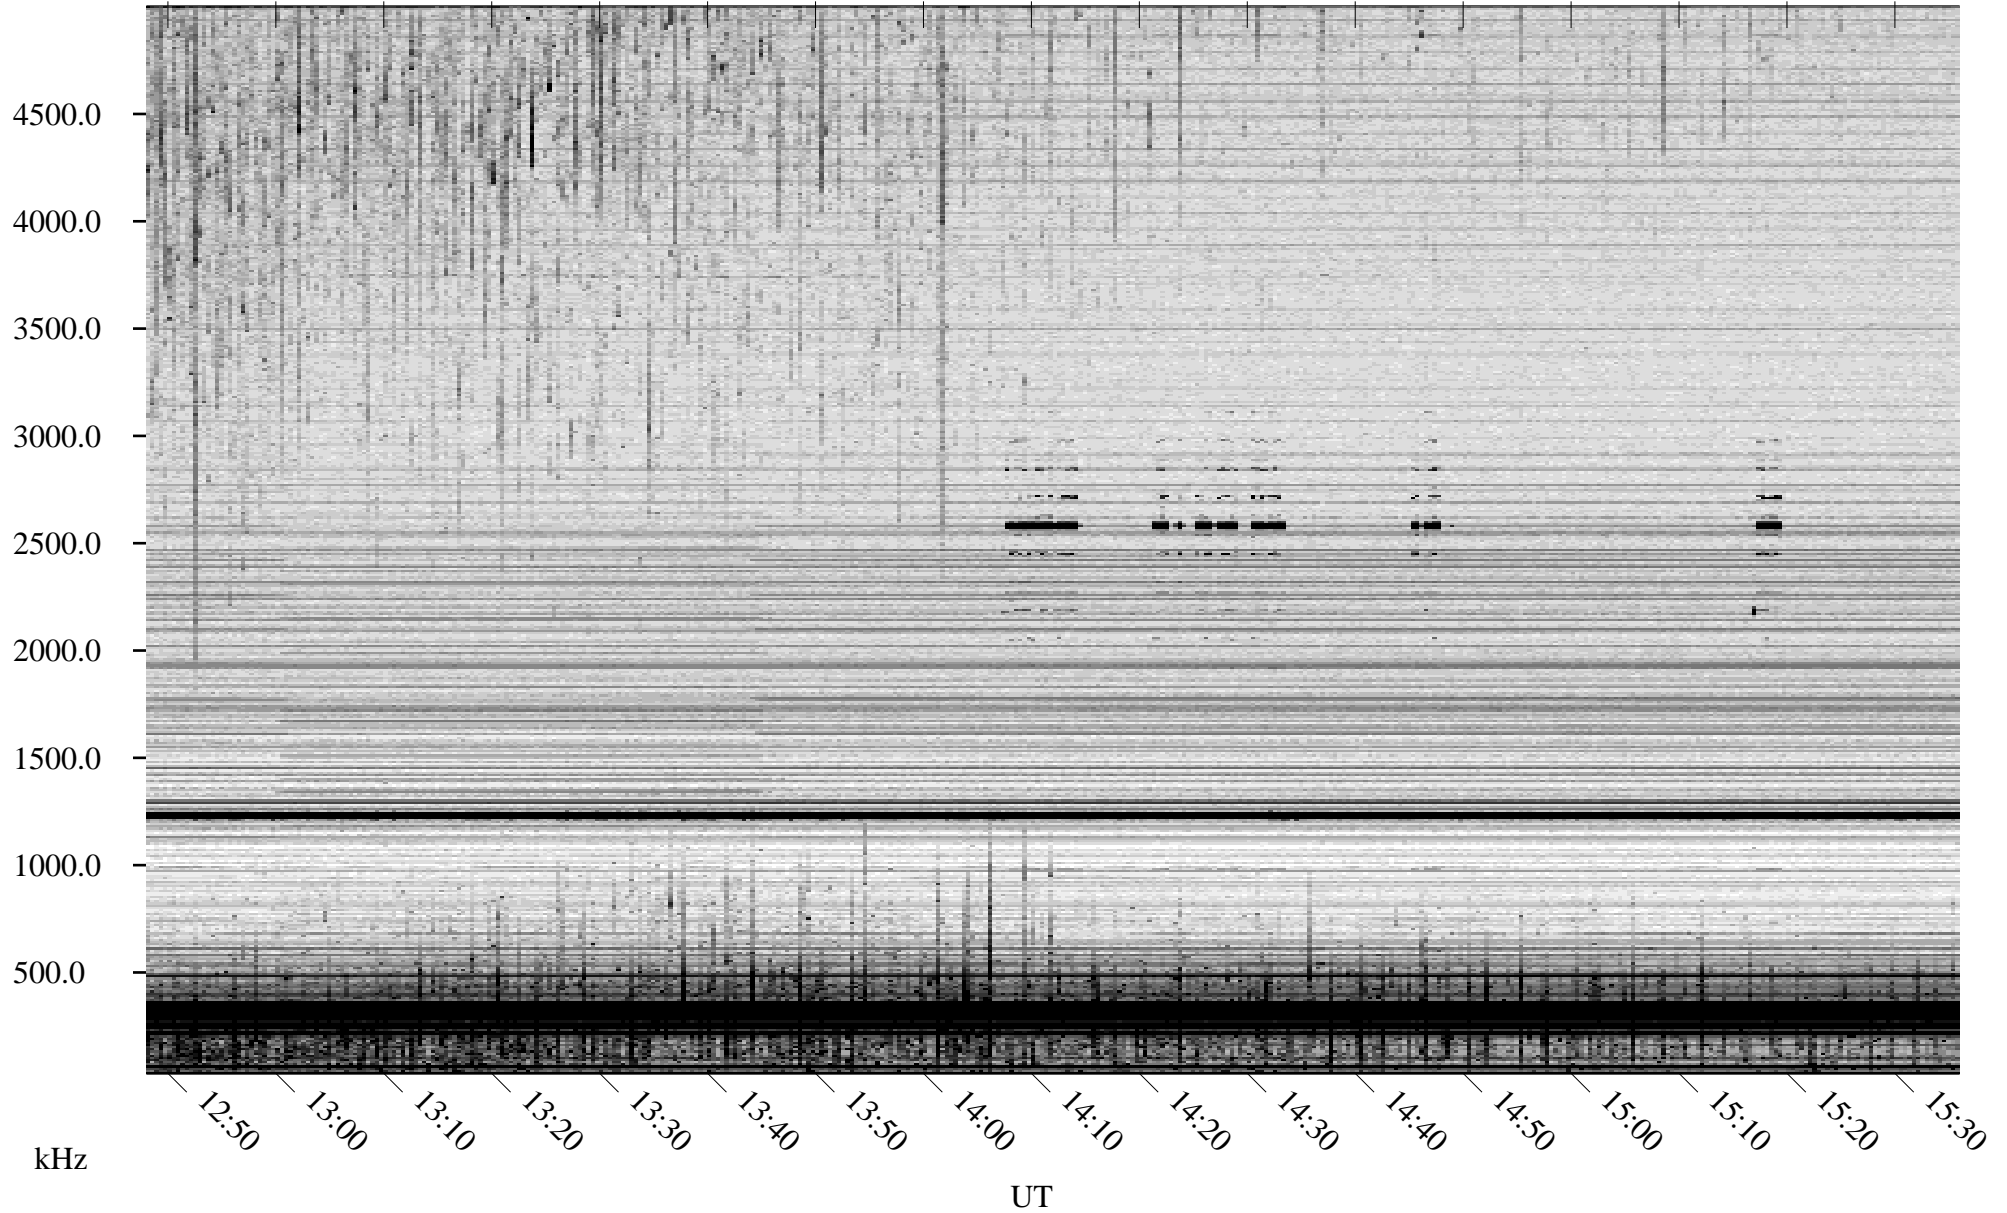

07/05/2008 Churchill, Manitoba

Linear Scale Black = 161 White = 15

ch08187L.r00SUm max_12

Page 1

07/05/2008 Churchill, Manitoba

Linear Scale Black = 161 White = 15

ch08187l.r00SUm max_12

Page 2

07/06/2008 Churchill, Manitoba

Linear Scale Black = 161 White = 15

ch08187l.r00SUm max_12

Page 3

07/06/2008 Churchill, Manitoba

Linear Scale Black = 161 White = 15

ch08187l.r00SUm max_12

Page 4

07/06/2008 Churchill, Manitoba

Linear Scale Black = 161 White = 15

ch08187l.r00SUm max_12

Page 5

07/06/2008 Churchill, Manitoba

Linear Scale Black = 161 White = 15

ch08187l.r00SUm max_12

Page 6

07/06/2008 Churchill, Manitoba

Linear Scale Black = 161 White = 15

ch08187l.r00SUm max_12

Page 7

07/06/2008 Churchill, Manitoba

Linear Scale Black = 161 White = 15

ch08187l.r00SUm max_12