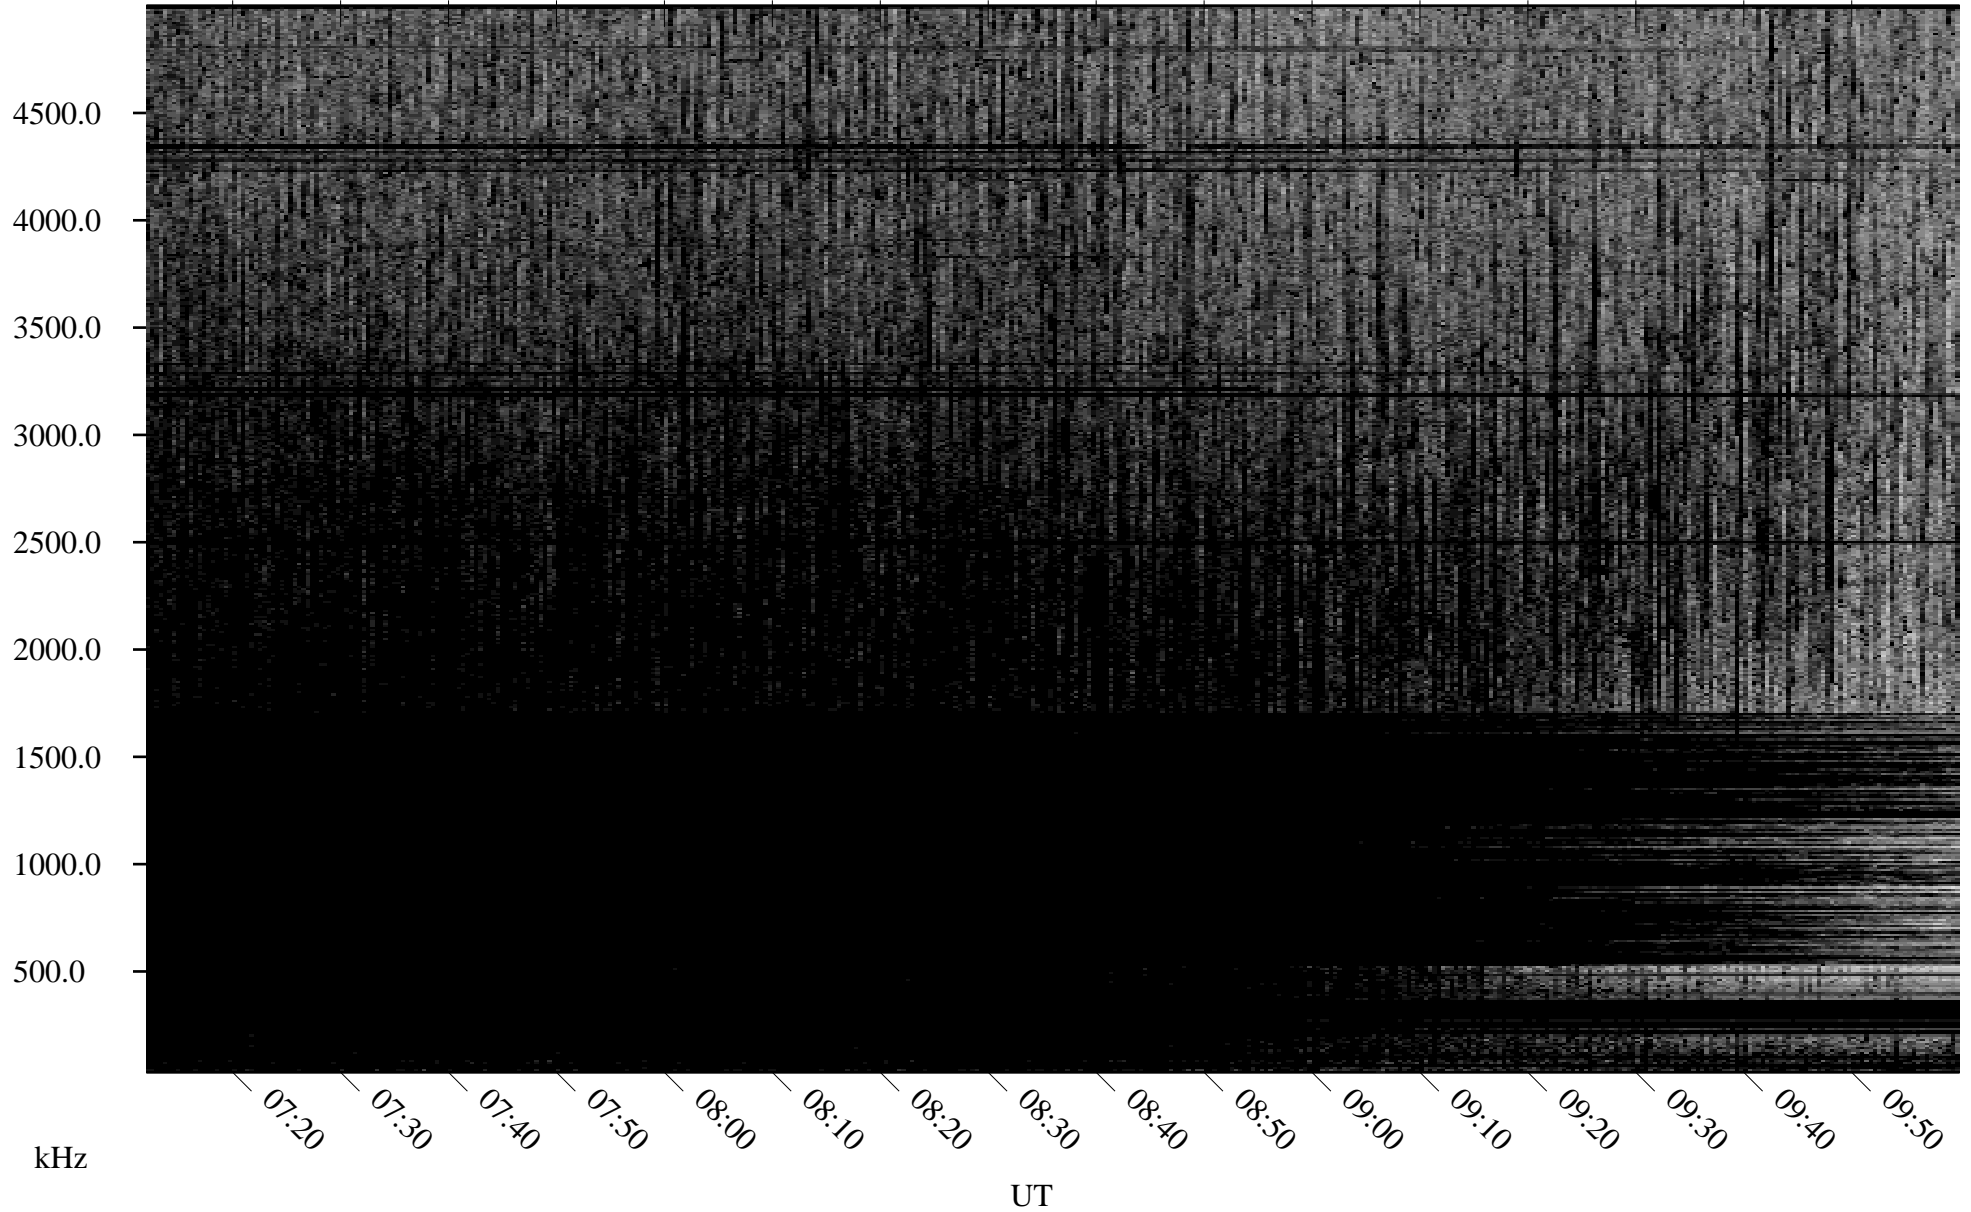

07/06/2008 Churchill, Manitoba

Linear Scale Black = 161 White = 15

ch08188l.r00SUm max_12

Page 1

07/06/2008 Churchill, Manitoba

Linear Scale Black = 161 White = 15

ch08188l.r00SUm max_12

Page 2

07/07/2008 Churchill, Manitoba

Linear Scale Black = 161 White = 15

ch08188l.r00SUm max_12

Page 3

07/07/2008 Churchill, Manitoba

Linear Scale Black = 161 White = 15

ch08188l.r00SUm max_12

Page 4

07/07/2008 Churchill, Manitoba

Linear Scale Black = 161 White = 15

ch08188l.r00SUm max_12

Page 5

07/07/2008 Churchill, Manitoba

Linear Scale Black = 161 White = 15

ch08188l.r00SUm max_12

Page 6

07/07/2008 Churchill, Manitoba

Linear Scale Black = 161 White = 15

ch08188l.r00SUm max_12

Page 7

07/07/2008 Churchill, Manitoba

Linear Scale Black = 161 White = 15

ch08188l.r00SUm max_12

Page 8