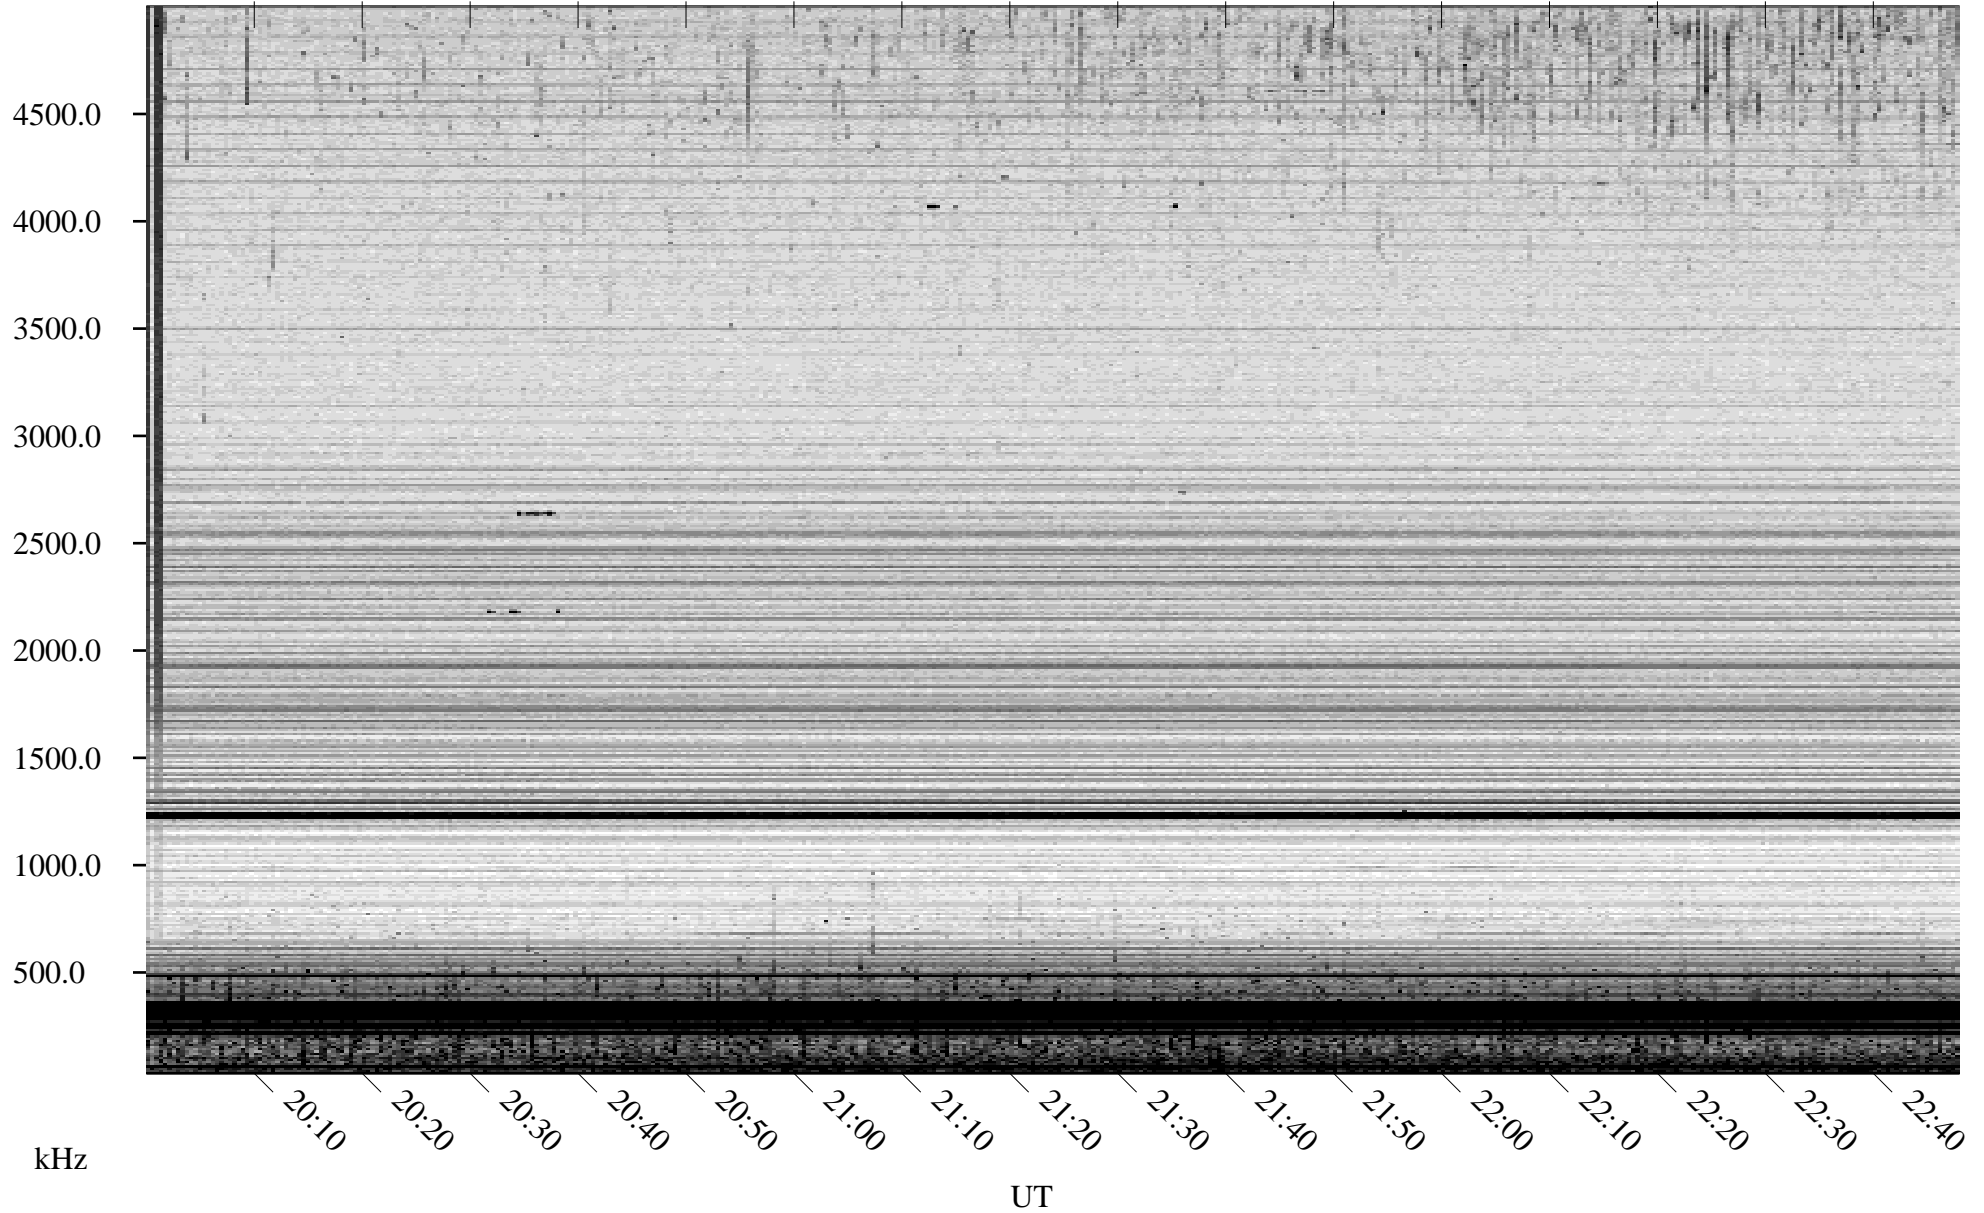

07/06/2008 Churchill, Manitoba

Linear Scale Black = 161 White = 15

ch08188l.r00SUm max_12

Page 1

07/06/2008 Churchill, Manitoba

Linear Scale Black = 161 White = 15

ch08188l.r00SUm max_12

Page 2

07/07/2008 Churchill, Manitoba

Linear Scale Black = 161 White = 15

ch08188l.r00SUm max_12

Page 3

07/07/2008 Churchill, Manitoba

Linear Scale Black = 161 White = 15

ch08188l.r00SUm max_12

Page 4

07/07/2008 Churchill, Manitoba

Linear Scale Black = 161 White = 15

ch08188l.r00SUm max_12

Page 5

07/07/2008 Churchill, Manitoba

Linear Scale Black = 161 White = 15

ch08188l.r00SUm max_12

Page 6

07/07/2008 Churchill, Manitoba

Linear Scale Black = 161 White = 15

ch08188l.r00SUm max_12

Page 7

07/07/2008 Churchill, Manitoba

Linear Scale Black = 161 White = 15

ch08188l.r00SUm max_12

Page 8