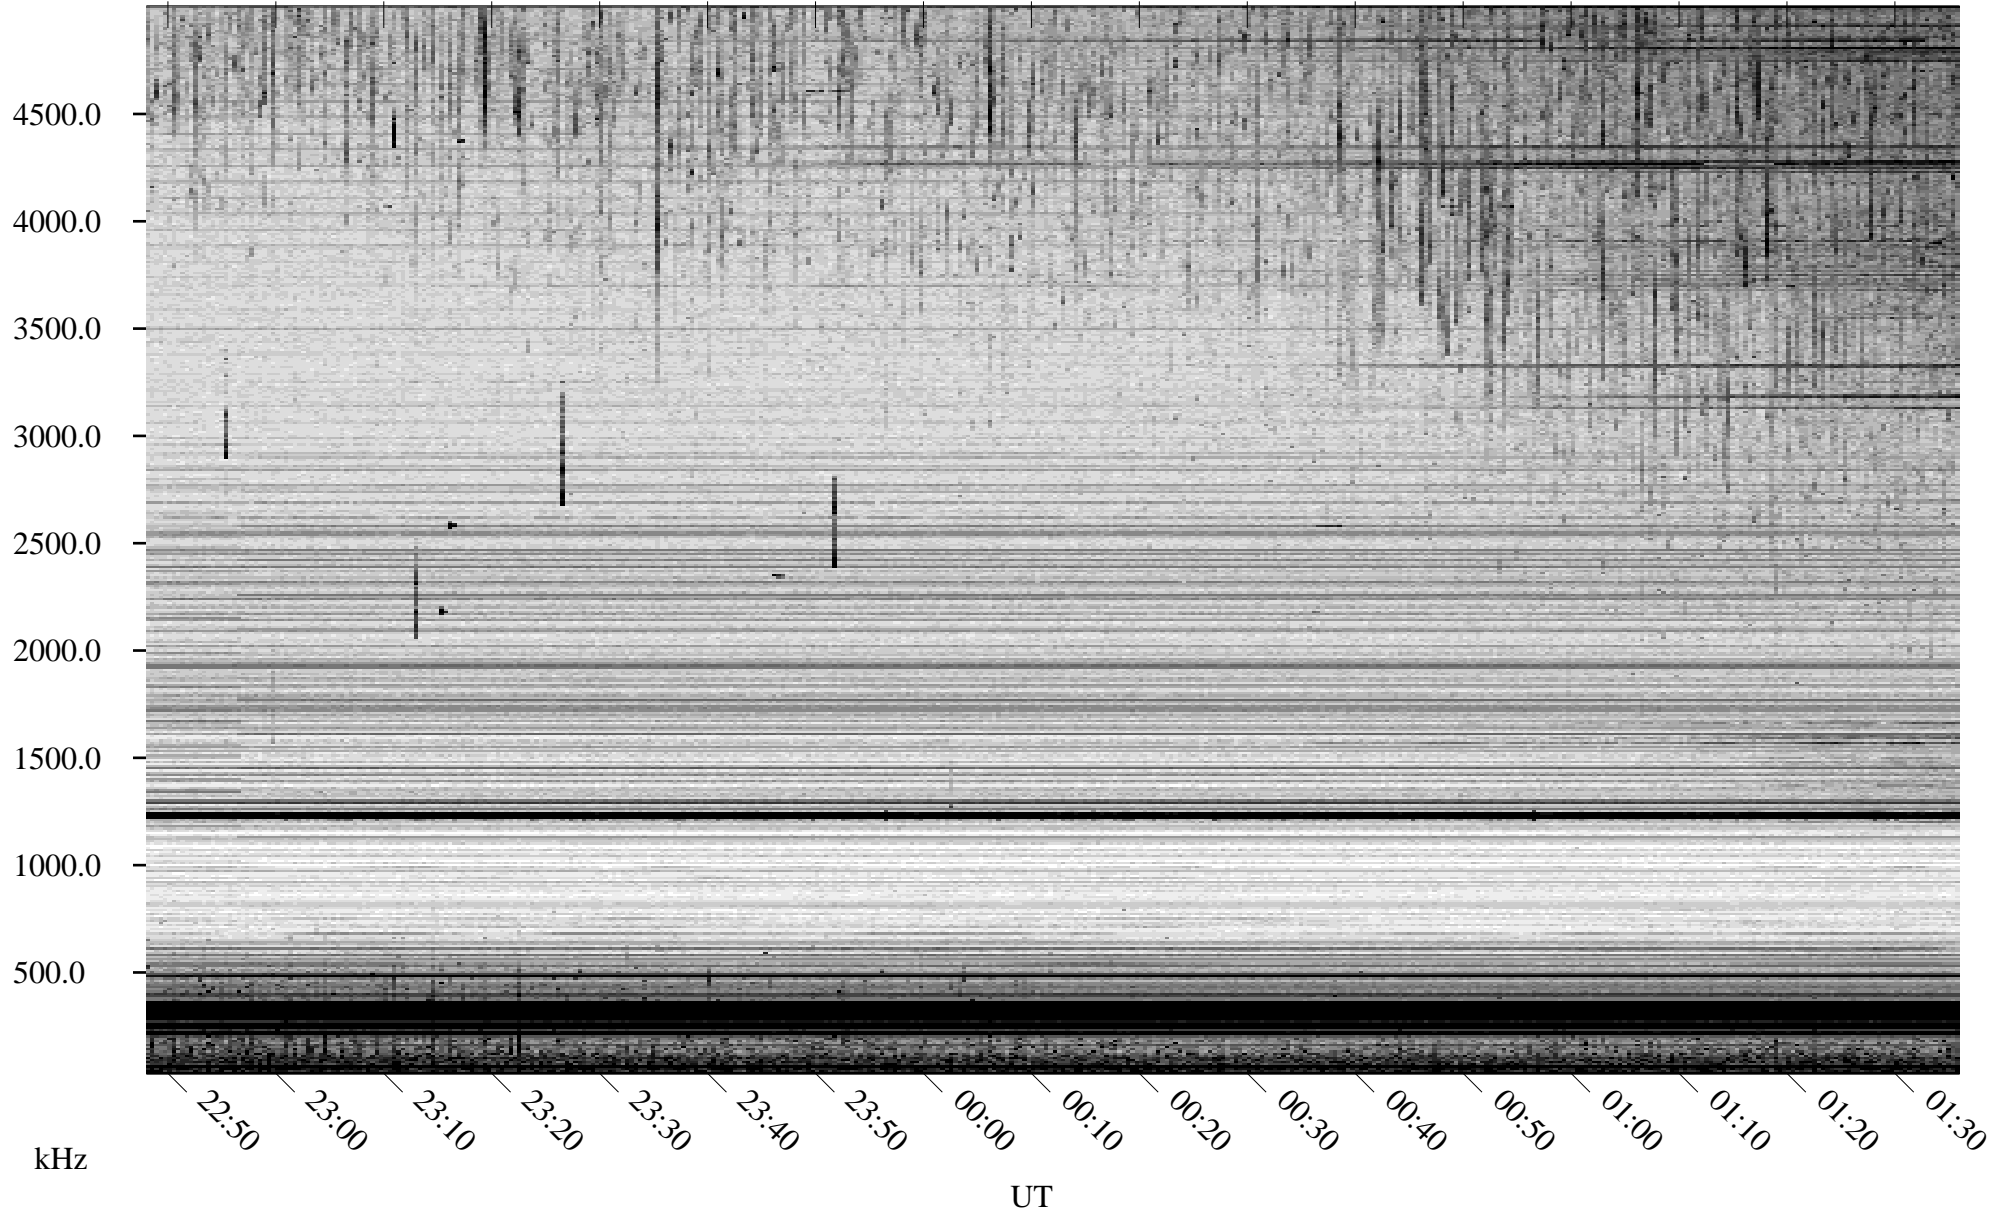

07/06/2008 Churchill, Manitoba

Linear Scale Black = 161 White = 15

ch08188l.r00SUm max_12

Page 1

07/06/2008 Churchill, Manitoba

Linear Scale Black = 161 White = 15

ch08188l.r00SUm max_12

Page 2

07/07/2008 Churchill, Manitoba

Linear Scale Black = 161 White = 15

ch08188l.r00SUm max_12

Page 3

07/07/2008 Churchill, Manitoba

Linear Scale Black = 161 White = 15

ch08188l.r00SUm max_12

Page 4

07/07/2008 Churchill, Manitoba

Linear Scale Black = 161 White = 15

ch08188l.r00SUm max_12

Page 5

07/07/2008 Churchill, Manitoba

Linear Scale Black = 161 White = 15

ch08188l.r00SUm max_12

Page 6

07/07/2008 Churchill, Manitoba

Linear Scale Black = 161 White = 15

ch08188l.r00SUm max_12

Page 7

07/07/2008 Churchill, Manitoba

Linear Scale Black = 161 White = 15

ch08188l.r00SUm max_12

Page 8