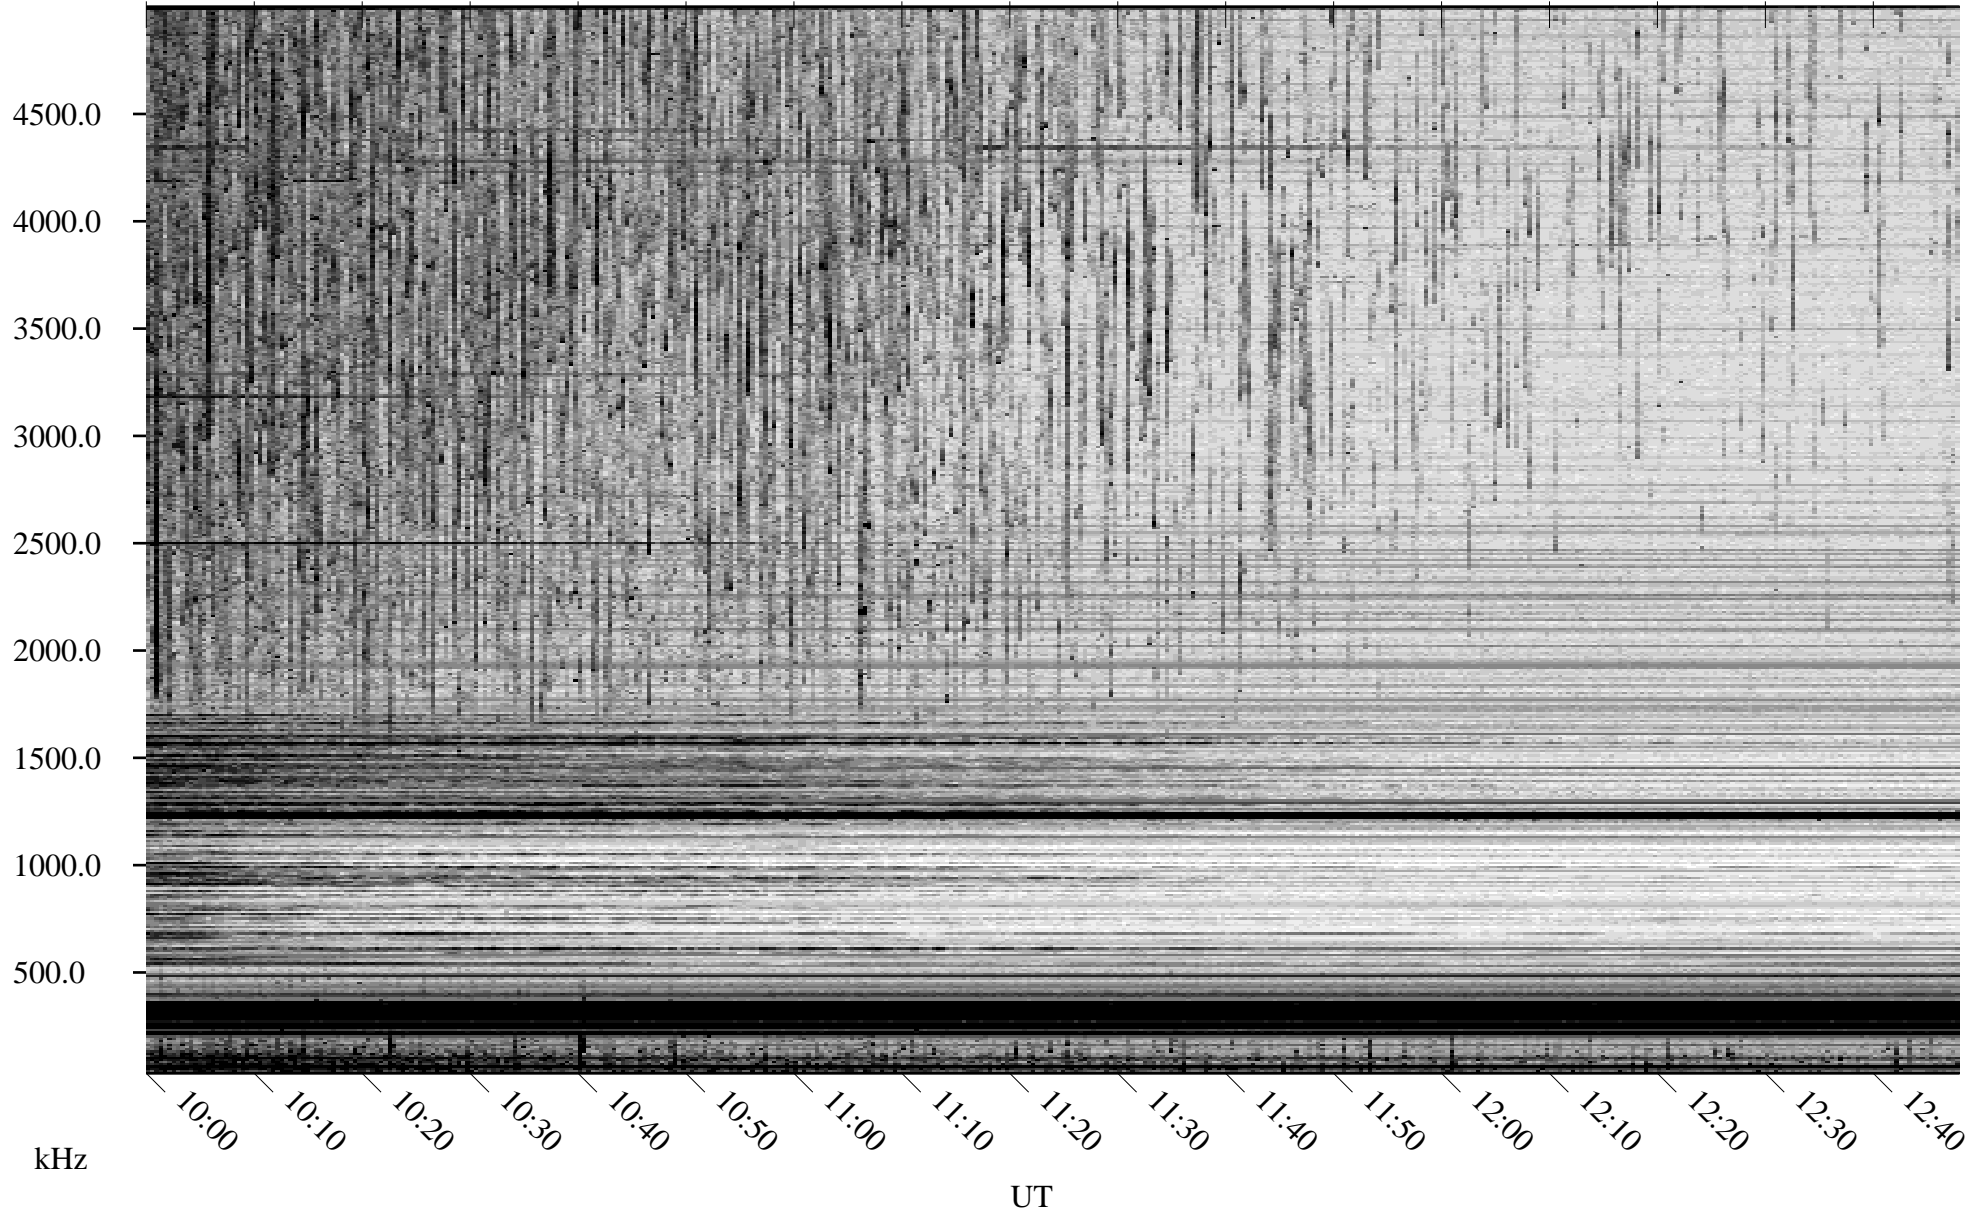

07/06/2008 Churchill, Manitoba

Linear Scale Black = 161 White = 15

ch08188l.r00SUm max_12

Page 1

07/06/2008 Churchill, Manitoba

Linear Scale Black = 161 White = 15

ch08188l.r00SUm max_12

Page 2

07/07/2008 Churchill, Manitoba

Linear Scale Black = 161 White = 15

ch08188l.r00SUm max_12

Page 3

07/07/2008 Churchill, Manitoba

Linear Scale Black = 161 White = 15

ch08188l.r00SUm max_12

Page 4

07/07/2008 Churchill, Manitoba

Linear Scale Black = 161 White = 15

ch08188l.r00SUm max_12

Page 5

07/07/2008 Churchill, Manitoba

Linear Scale Black = 161 White = 15

ch08188l.r00SUm max_12

Page 6

07/07/2008 Churchill, Manitoba

Linear Scale Black = 161 White = 15

ch08188l.r00SUm max_12

Page 7

07/07/2008 Churchill, Manitoba

Linear Scale Black = 161 White = 15

ch08188l.r00SUm max_12

Page 8