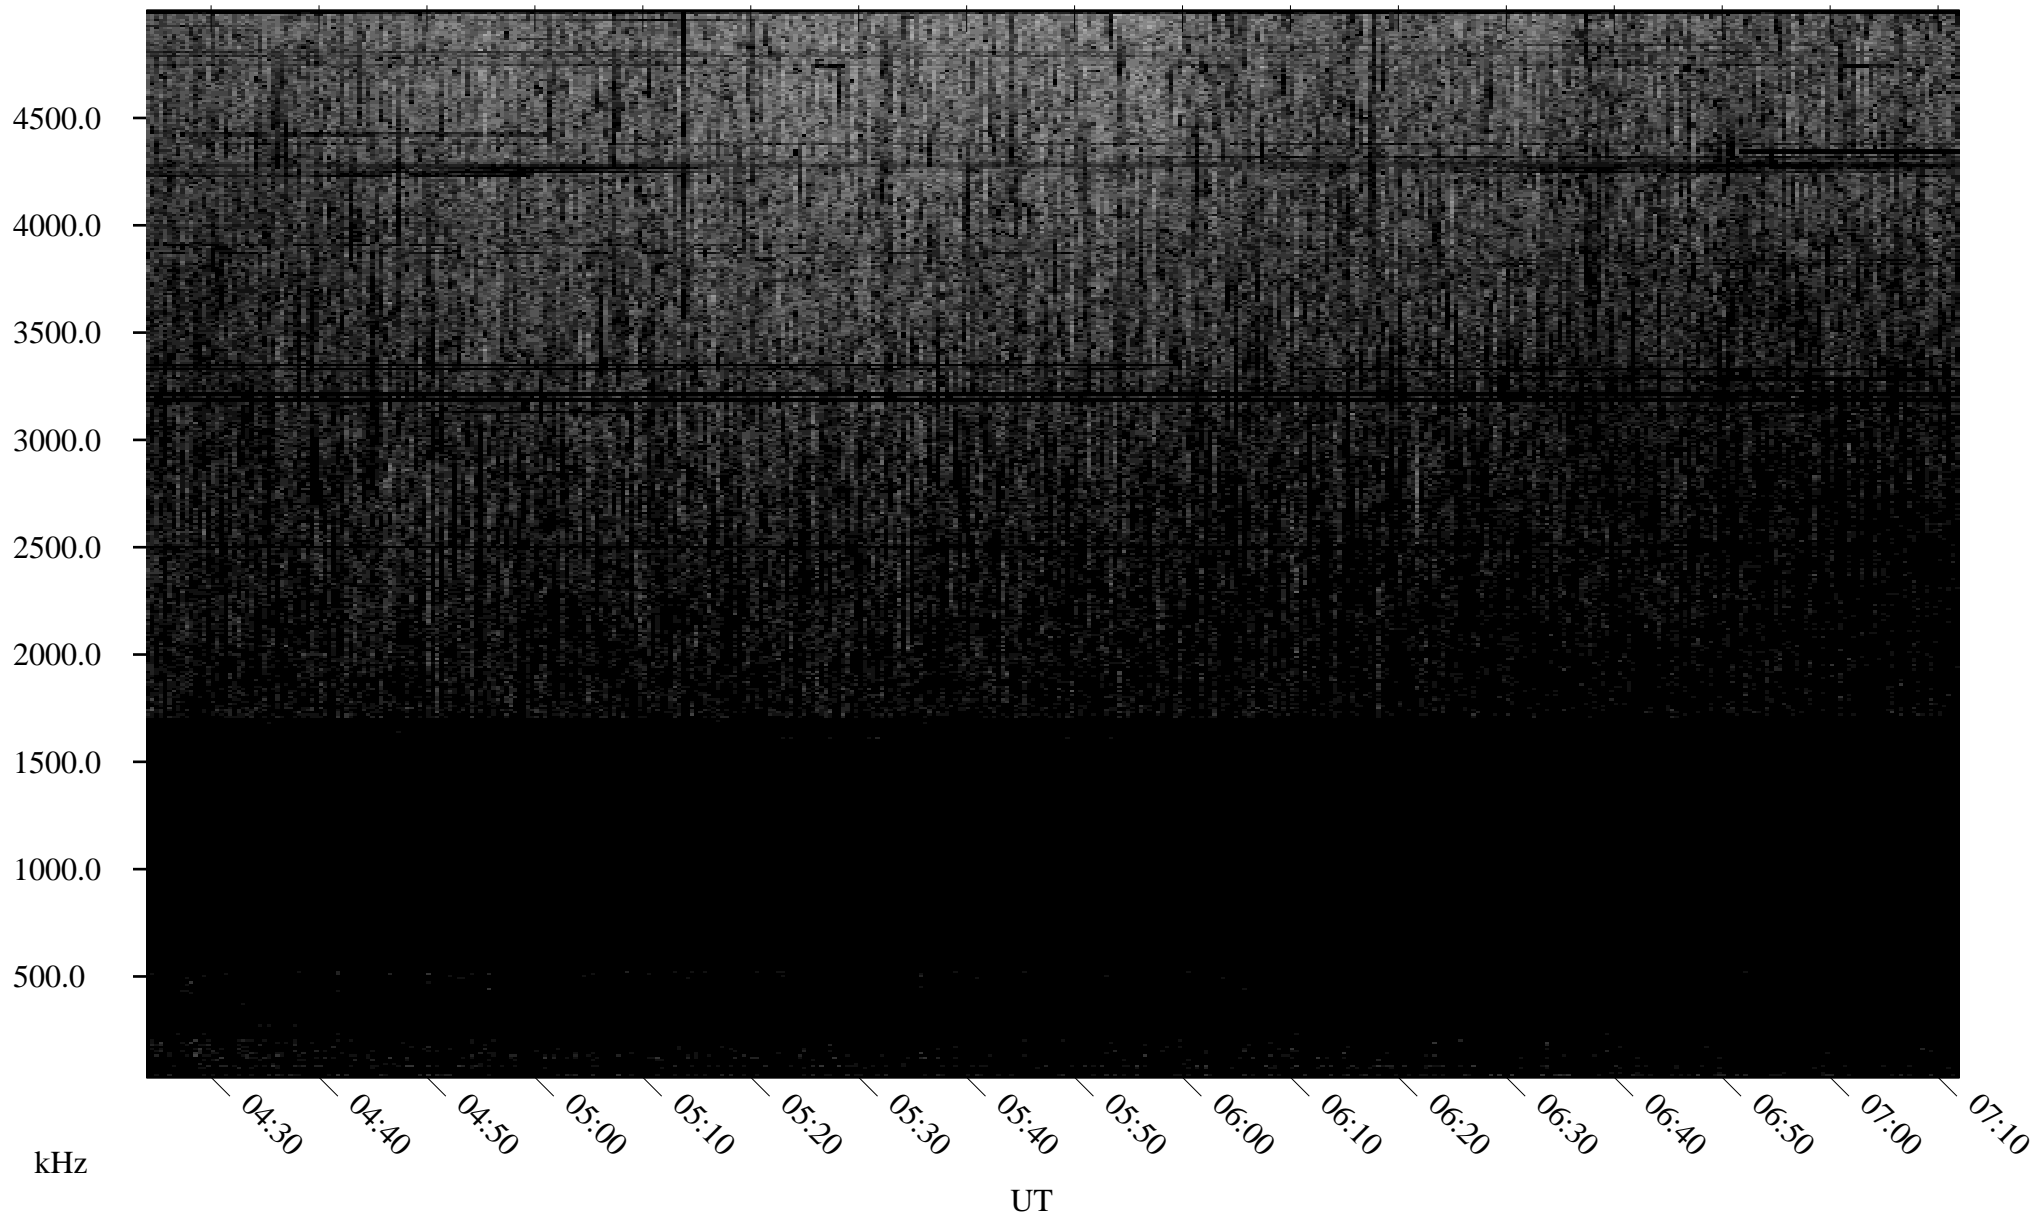

07/06/2008 Churchill, Manitoba

Linear Scale Black = 161 White = 15

ch08188l.r00SUm max_12

Page 1

07/06/2008 Churchill, Manitoba

Linear Scale Black = 161 White = 15

ch08188l.r00SUm max_12

Page 2

07/07/2008 Churchill, Manitoba

Linear Scale Black = 161 White = 15

ch08188l.r00SUm max_12

Page 3

07/07/2008 Churchill, Manitoba

Linear Scale Black = 161 White = 15

ch08188l.r00SUm max_12

Page 4

07/07/2008 Churchill, Manitoba

Linear Scale Black = 161 White = 15

ch08188l.r00SUm max_12

Page 5

07/07/2008 Churchill, Manitoba

Linear Scale Black = 161 White = 15

ch08188l.r00SUm max_12

Page 6

07/07/2008 Churchill, Manitoba

Linear Scale Black = 161 White = 15

ch08188l.r00SUm max_12

Page 7

07/07/2008 Churchill, Manitoba

Linear Scale Black = 161 White = 15

ch08188l.r00SUm max_12

Page 8