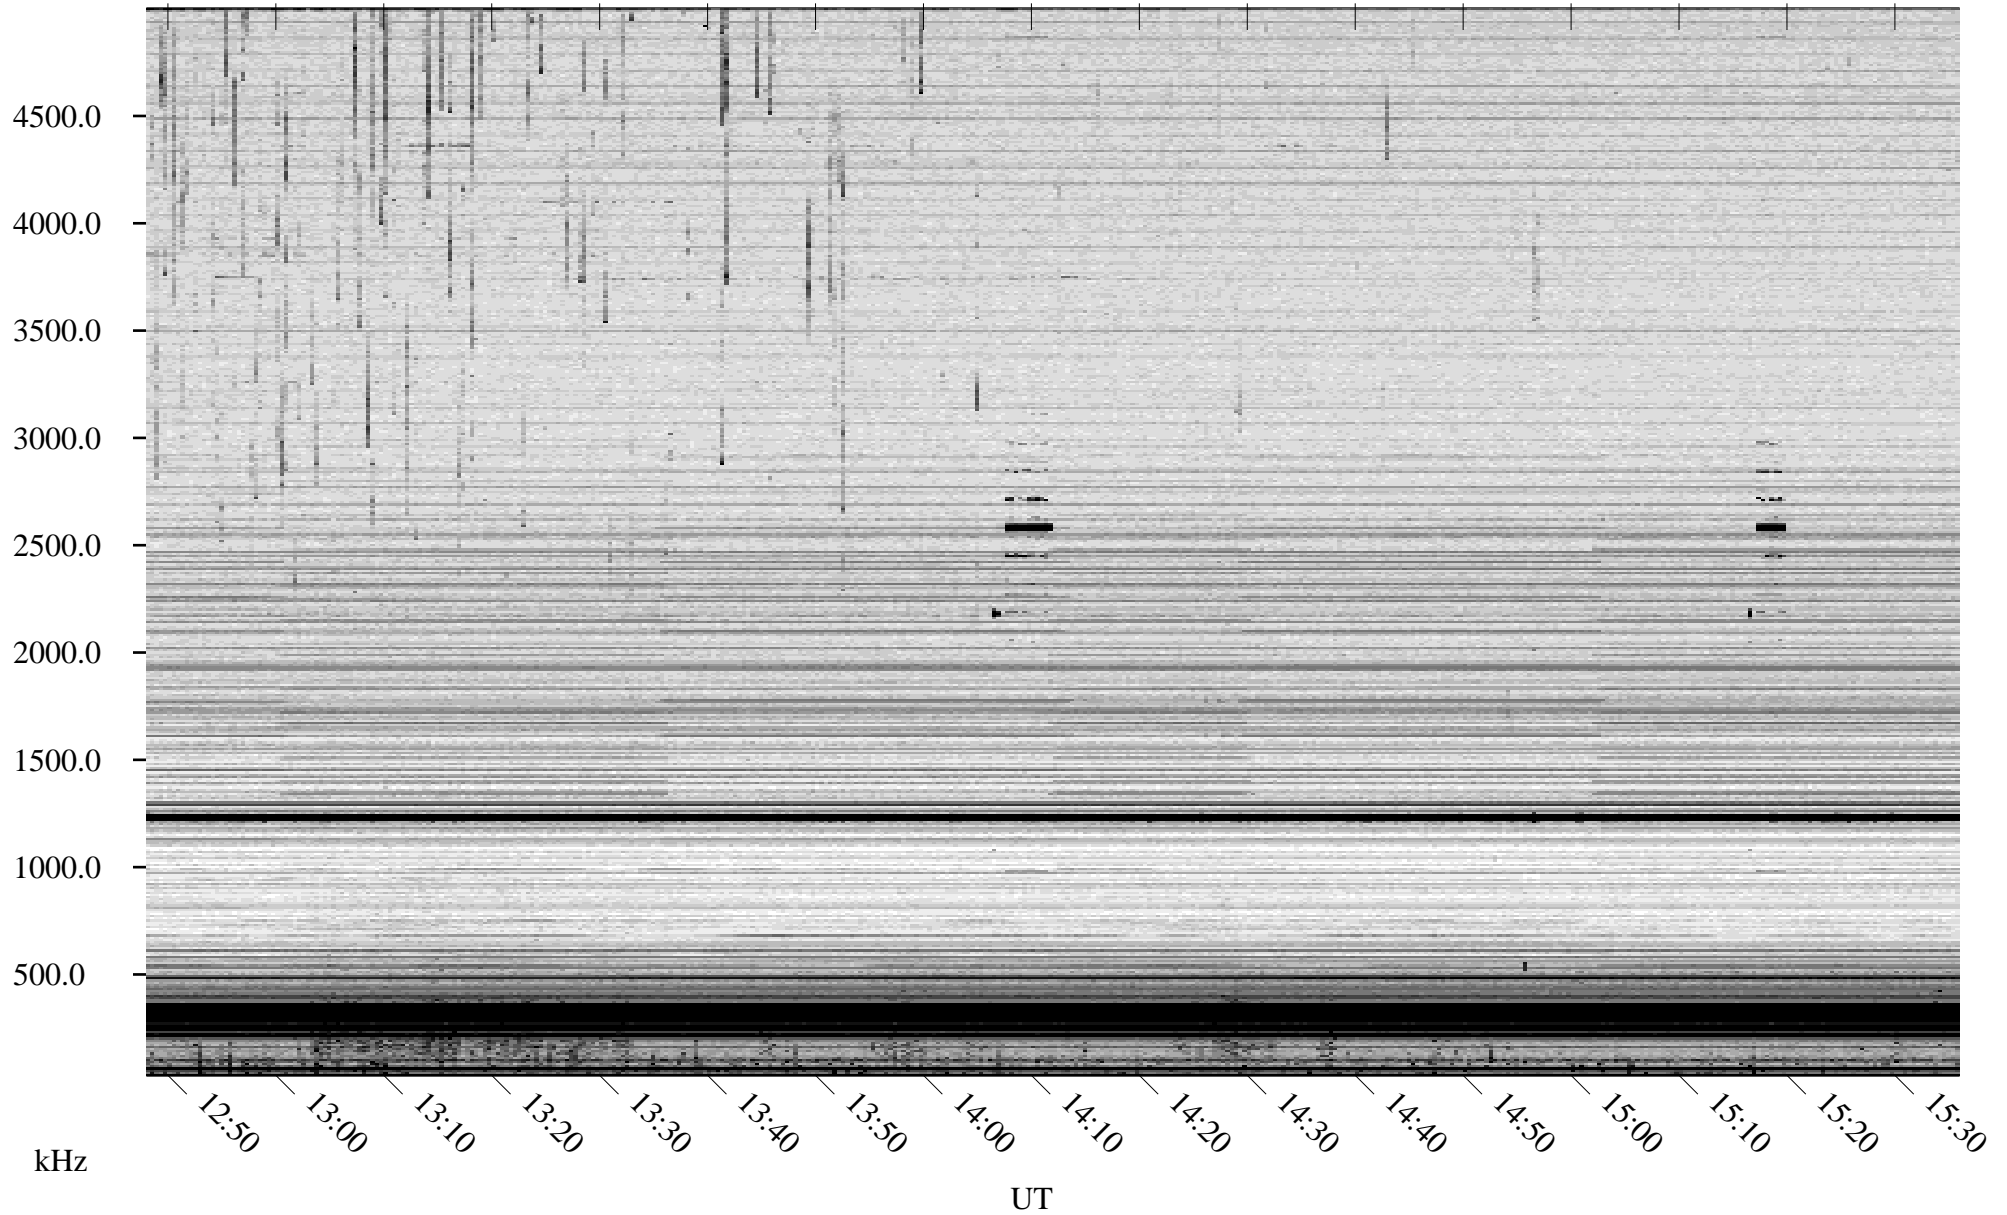

07/06/2008 Churchill, Manitoba

Linear Scale Black = 161 White = 15

ch08188l.r00SUm max_12

Page 1

07/06/2008 Churchill, Manitoba

Linear Scale Black = 161 White = 15

ch08188l.r00SUm max_12

Page 2

07/07/2008 Churchill, Manitoba

Linear Scale Black = 161 White = 15

ch08188l.r00SUm max_12

Page 3

07/07/2008 Churchill, Manitoba

Linear Scale Black = 161 White = 15

ch08188l.r00SUm max_12

Page 4

07/07/2008 Churchill, Manitoba

Linear Scale Black = 161 White = 15

ch08188l.r00SUm max_12

Page 5

07/07/2008 Churchill, Manitoba

Linear Scale Black = 161 White = 15

ch08188l.r00SUm max_12

Page 6

07/07/2008 Churchill, Manitoba

Linear Scale Black = 161 White = 15

ch08188l.r00SUm max_12

Page 7

07/07/2008 Churchill, Manitoba

Linear Scale Black = 161 White = 15

ch08188l.r00SUm max_12

Page 8