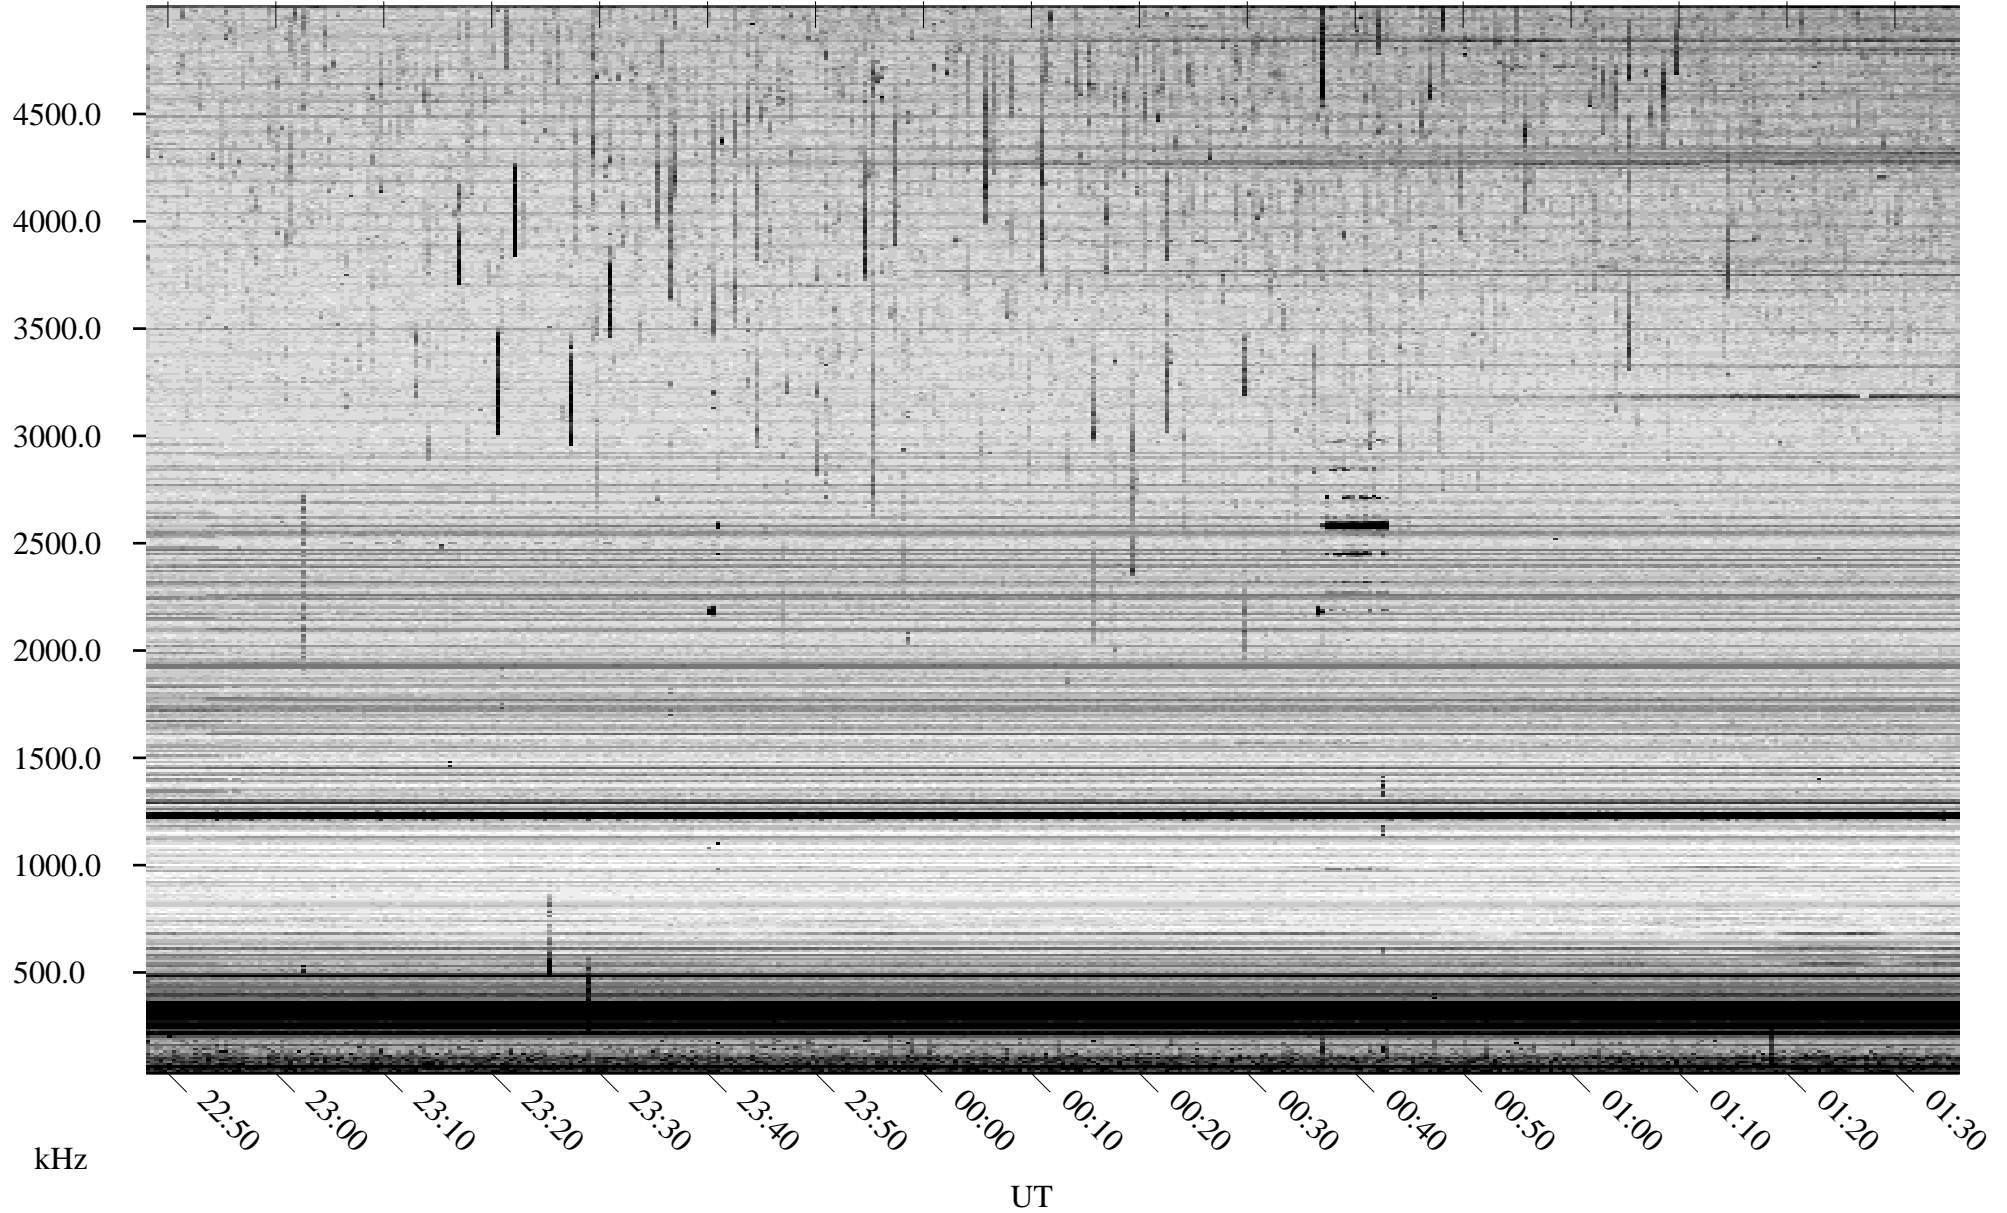

07/07/2008 Churchill, Manitoba

Linear Scale Black = 161 White = 15

ch08189l.r00SUm max_12

Page 1

07/07/2008 Churchill, Manitoba

Linear Scale Black = 161 White = 15

ch08189l.r00SUm max_12

Page 2

07/08/2008 Churchill, Manitoba

Linear Scale Black = 161 White = 15

ch08189l.r00SUm max_12

Page 3

07/08/2008 Churchill, Manitoba

Linear Scale Black = 161 White = 15

ch08189l.r00SUm max_12

Page 4

07/08/2008 Churchill, Manitoba

Linear Scale Black = 161 White = 15

ch08189l.r00SUm max_12

Page 5

07/08/2008 Churchill, Manitoba

Linear Scale Black = 161 White = 15

ch08189l.r00SUm max_12

Page 6

07/08/2008 Churchill, Manitoba

Linear Scale Black = 161 White = 15

ch08189l.r00SUm max_12

Page 7