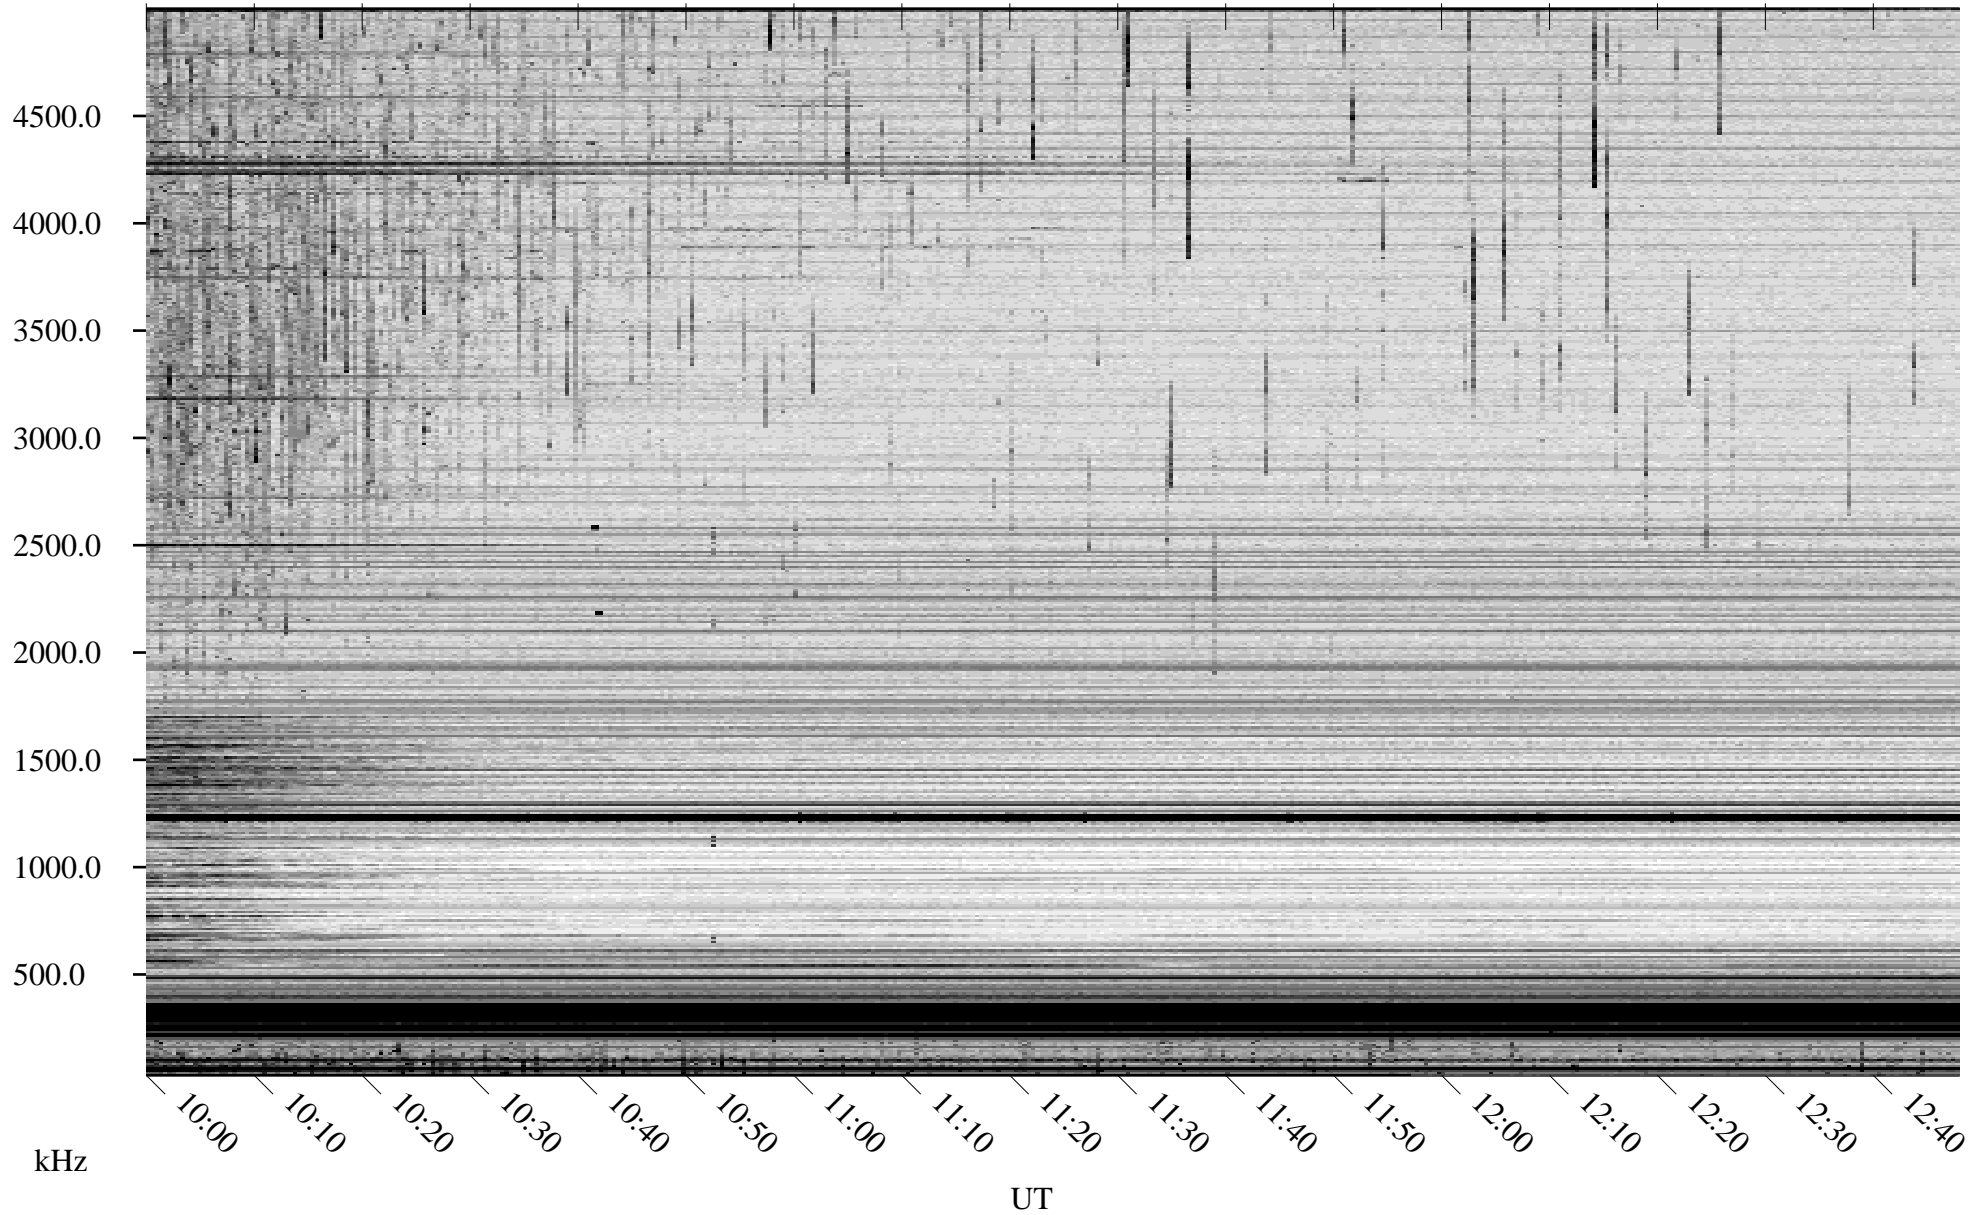

07/07/2008 Churchill, Manitoba

Linear Scale Black = 161 White = 15

ch08189l.r00SUm max_12

Page 1

07/07/2008 Churchill, Manitoba

Linear Scale Black = 161 White = 15

ch08189l.r00SUm max_12

Page 2

07/08/2008 Churchill, Manitoba

Linear Scale Black = 161 White = 15

ch08189l.r00SUm max_12

Page 3

07/08/2008 Churchill, Manitoba

Linear Scale Black = 161 White = 15

ch08189l.r00SUm max_12

Page 4

07/08/2008 Churchill, Manitoba

Linear Scale Black = 161 White = 15

ch08189l.r00SUm max_12

Page 5

07/08/2008 Churchill, Manitoba

Linear Scale Black = 161 White = 15

ch08189l.r00SUm max_12

Page 6

07/08/2008 Churchill, Manitoba

Linear Scale Black = 161 White = 15

ch08189l.r00SUm max_12

Page 7