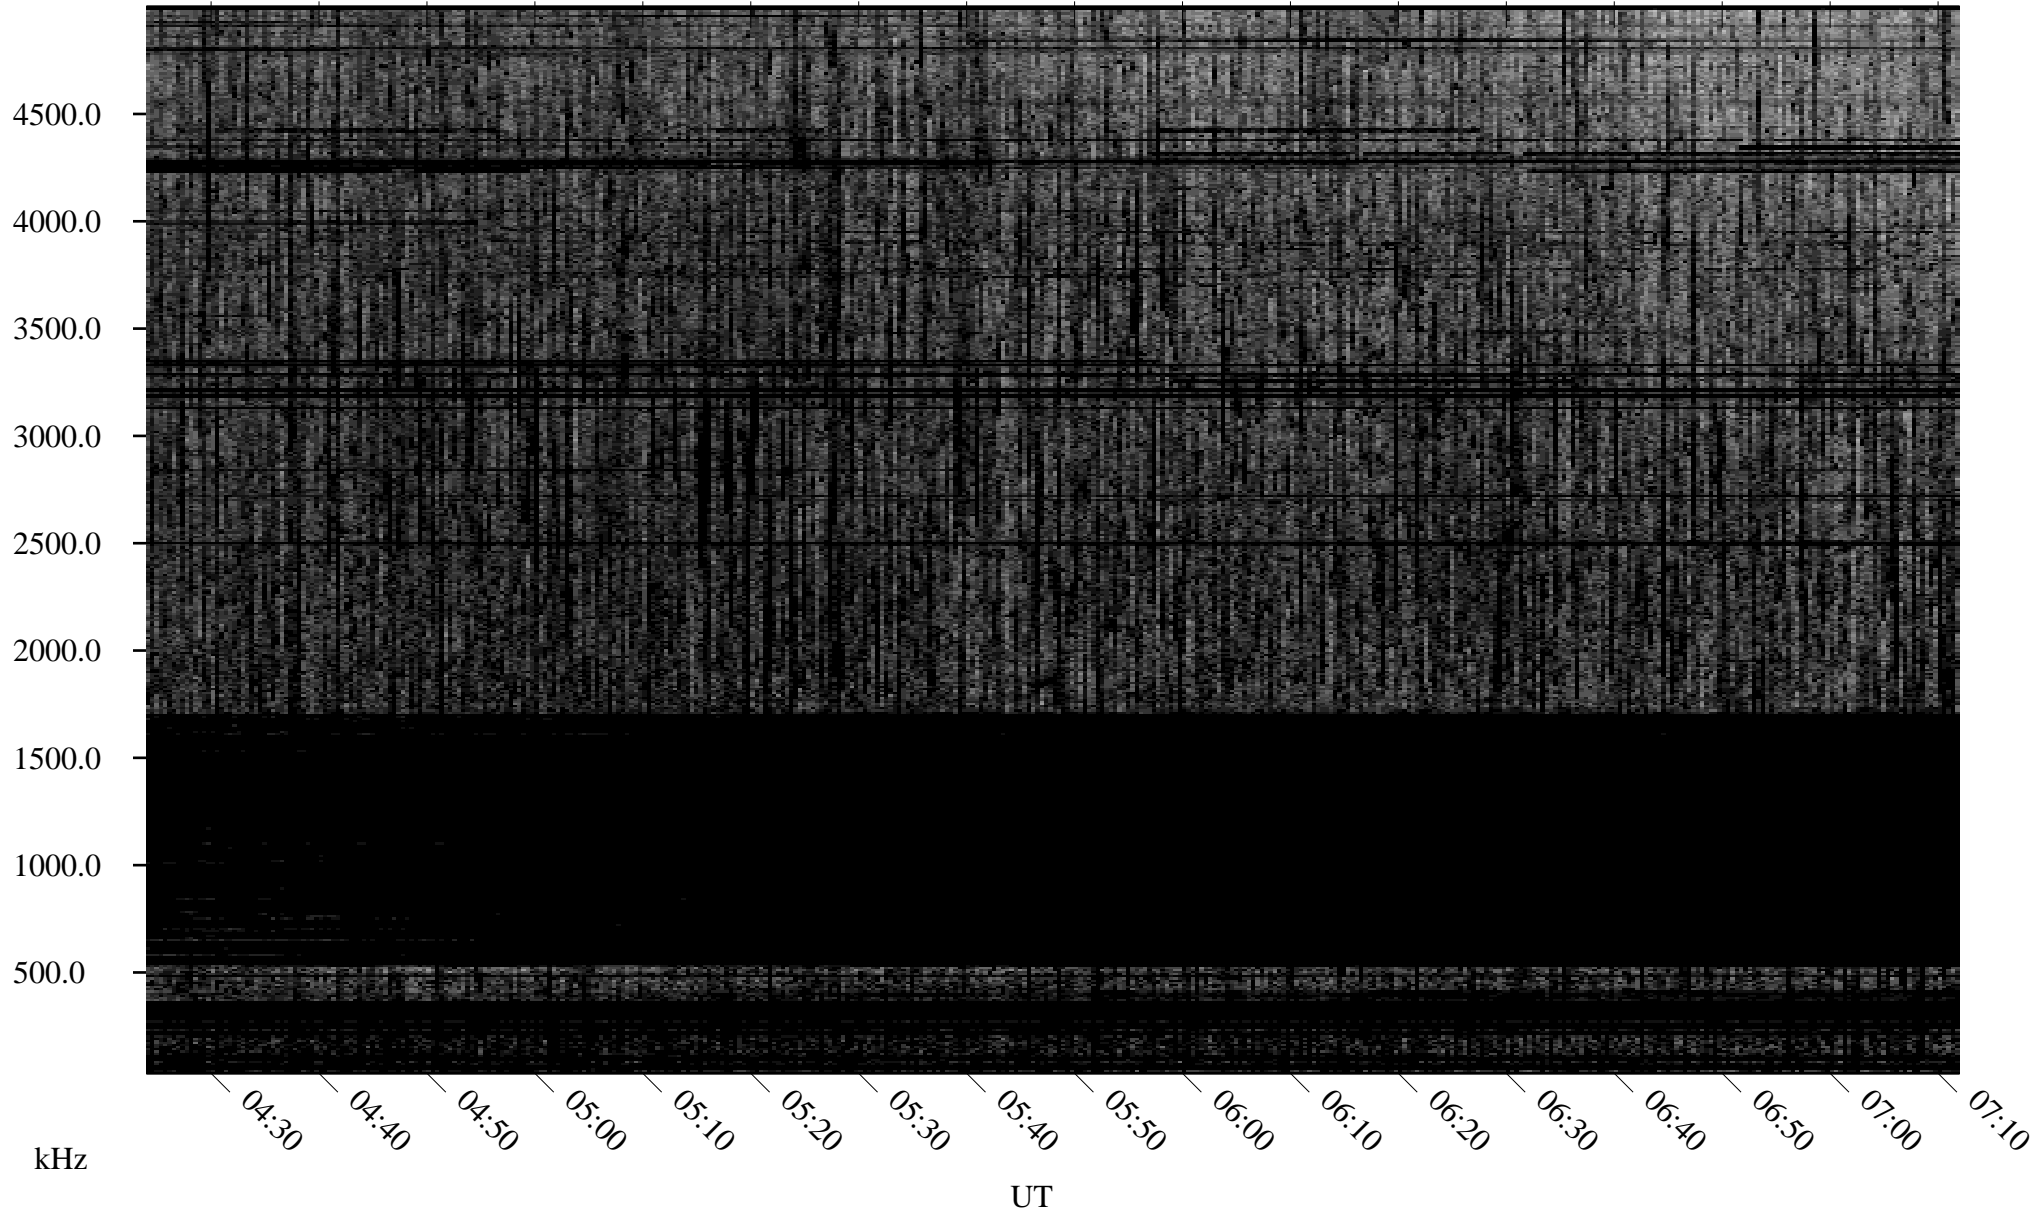

07/07/2008 Churchill, Manitoba

Linear Scale Black = 161 White = 15

ch08189l.r00SUm max_12

Page 1

07/07/2008 Churchill, Manitoba

Linear Scale Black = 161 White = 15

ch08189l.r00SUm max_12

Page 2

07/08/2008 Churchill, Manitoba

Linear Scale Black = 161 White = 15

ch08189l.r00SUm max_12

Page 3

07/08/2008 Churchill, Manitoba

Linear Scale Black = 161 White = 15

ch08189l.r00SUm max_12

Page 4

07/08/2008 Churchill, Manitoba

Linear Scale Black = 161 White = 15

ch08189l.r00SUm max_12

Page 5

07/08/2008 Churchill, Manitoba

Linear Scale Black = 161 White = 15

ch08189l.r00SUm max_12

Page 6

07/08/2008 Churchill, Manitoba

Linear Scale Black = 161 White = 15

ch08189l.r00SUm max_12

Page 7