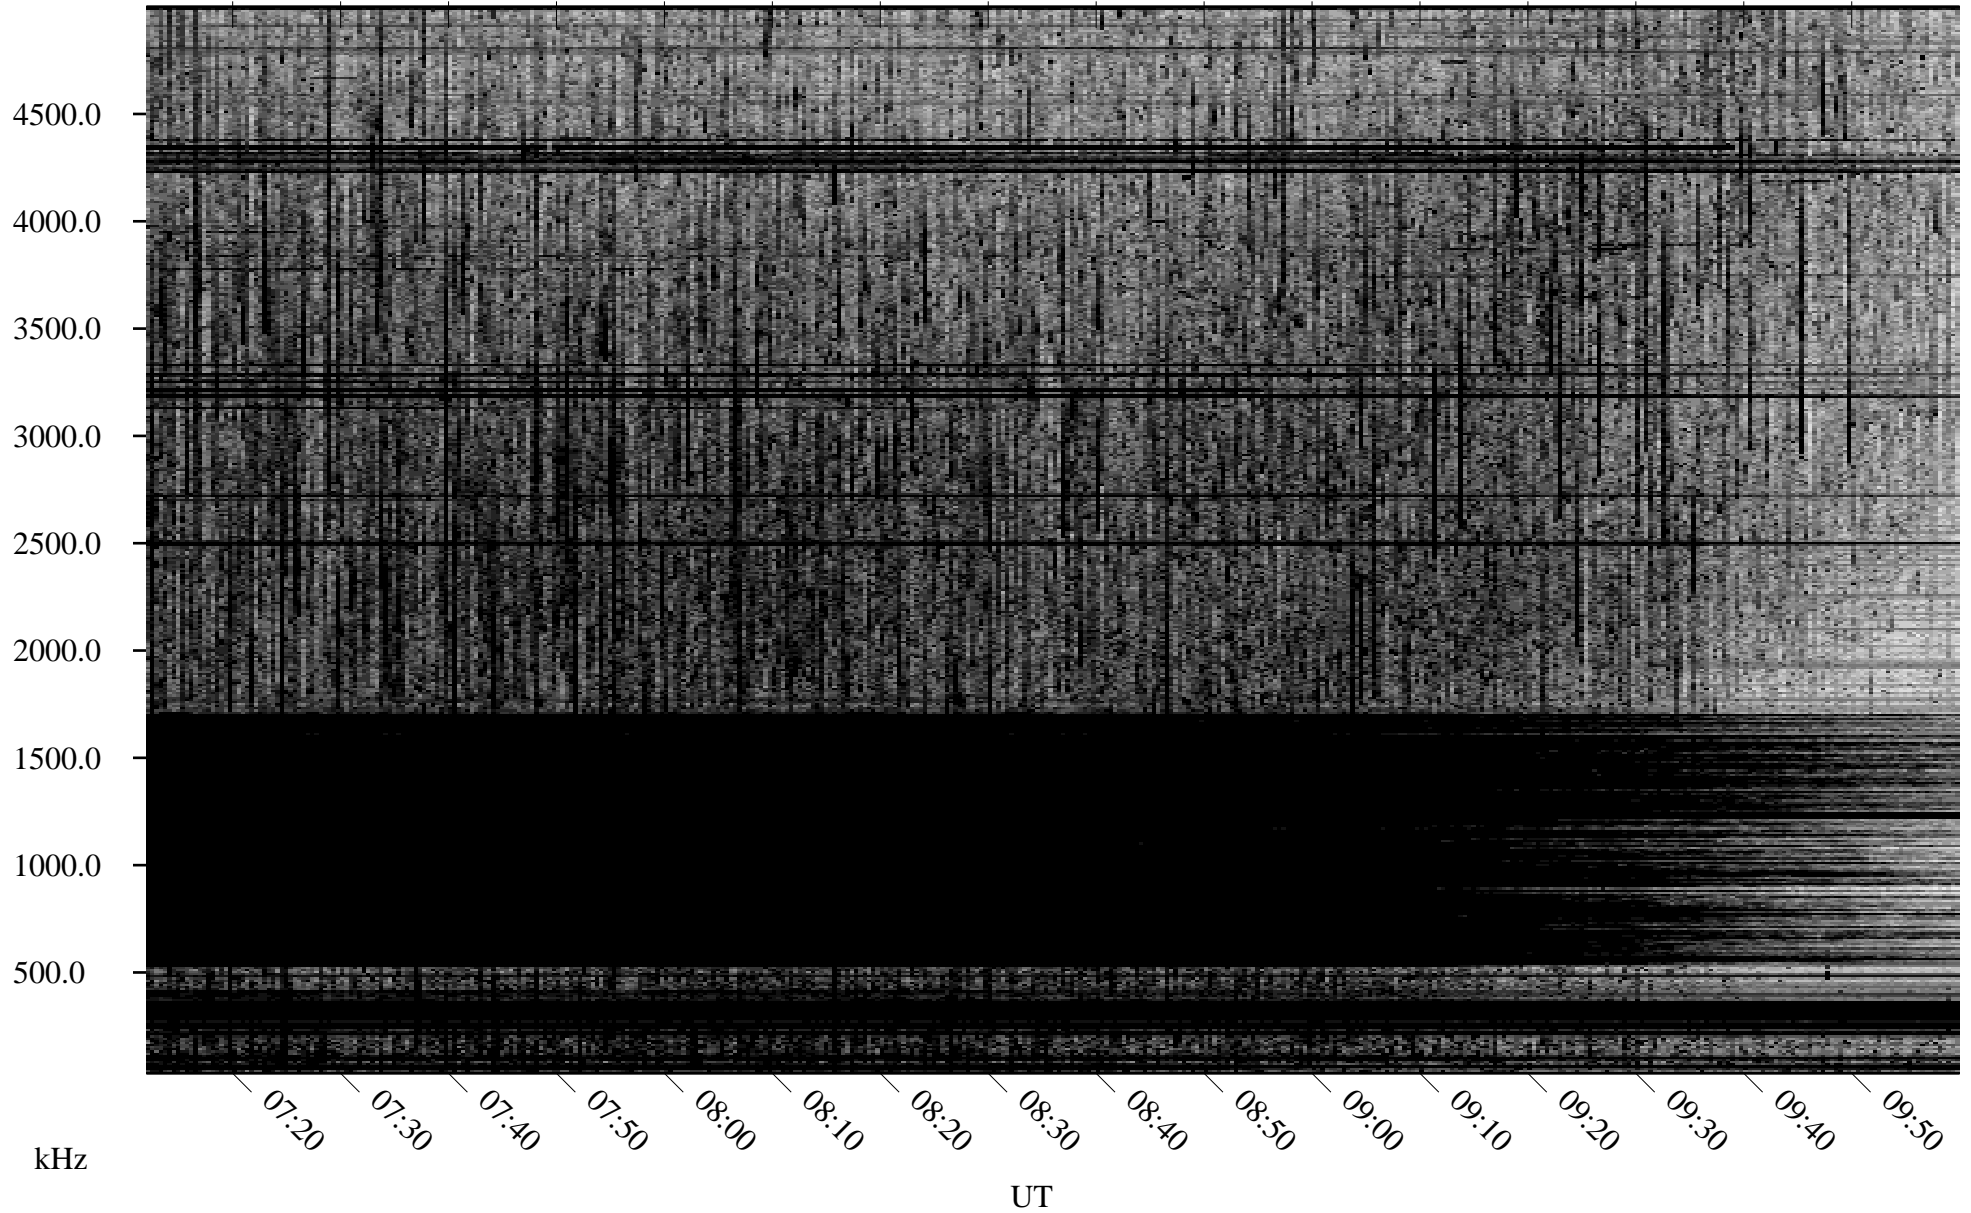

07/07/2008 Churchill, Manitoba

Linear Scale Black = 161 White = 15

ch08189l.r00SUm max_12

Page 1

07/07/2008 Churchill, Manitoba

Linear Scale Black = 161 White = 15

ch08189l.r00SUm max_12

Page 2

07/08/2008 Churchill, Manitoba

Linear Scale Black = 161 White = 15

ch08189l.r00SUm max_12

Page 3

07/08/2008 Churchill, Manitoba

Linear Scale Black = 161 White = 15

ch08189l.r00SUm max_12

Page 4

07/08/2008 Churchill, Manitoba

Linear Scale Black = 161 White = 15

ch08189l.r00SUm max_12

Page 5

07/08/2008 Churchill, Manitoba

Linear Scale Black = 161 White = 15

ch08189l.r00SUm max_12

Page 6

07/08/2008 Churchill, Manitoba

Linear Scale Black = 161 White = 15

ch08189l.r00SUm max_12

Page 7