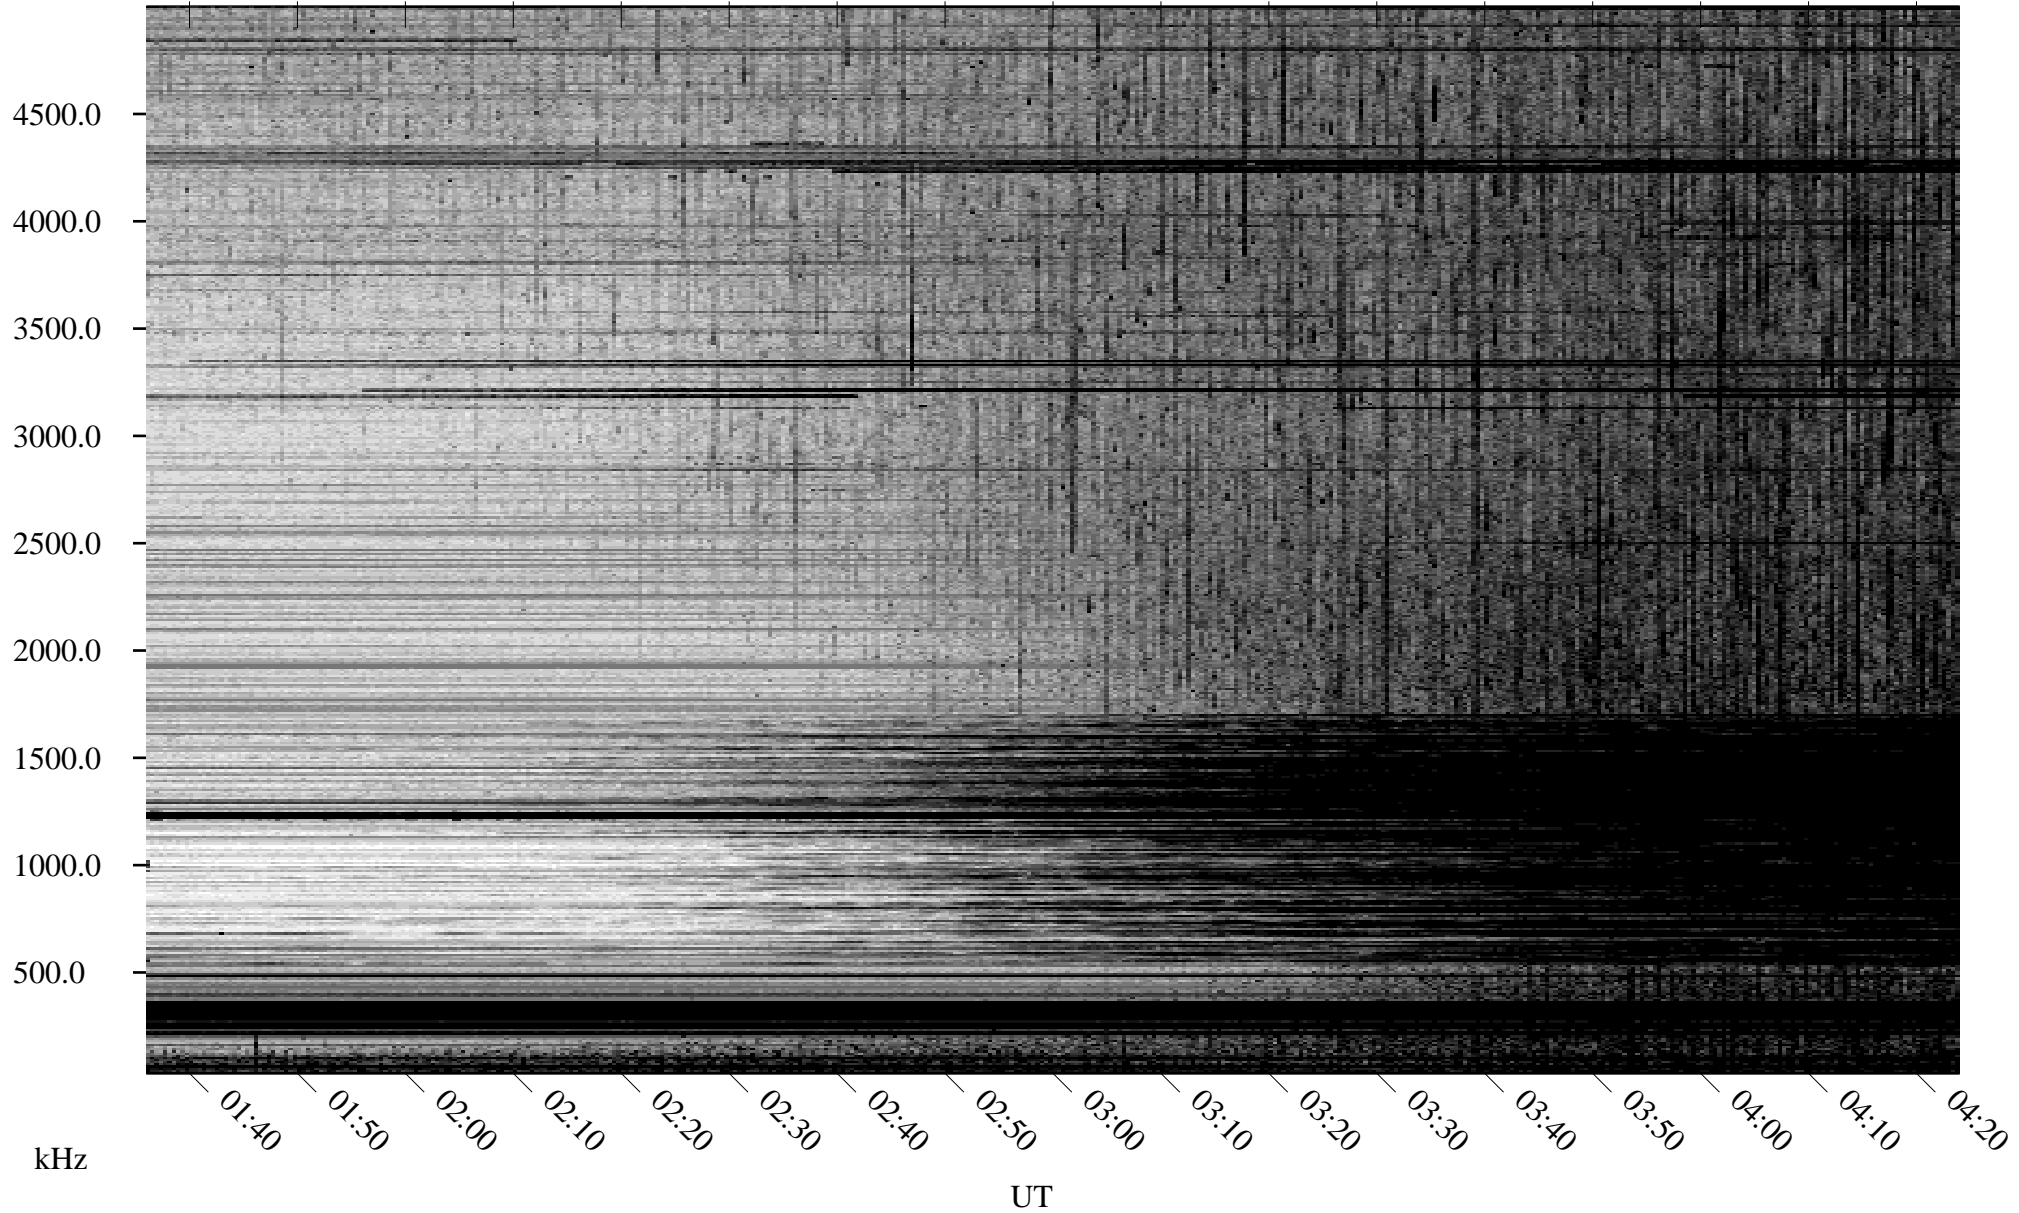

07/07/2008 Churchill, Manitoba

Linear Scale Black = 161 White = 15

ch08189l.r00SUm max_12

Page 1

07/07/2008 Churchill, Manitoba

Linear Scale Black = 161 White = 15

ch08189l.r00SUm max_12

Page 2

07/08/2008 Churchill, Manitoba

Linear Scale Black = 161 White = 15

ch08189l.r00SUm max_12

Page 3

07/08/2008 Churchill, Manitoba

Linear Scale Black = 161 White = 15

ch08189l.r00SUm max_12

Page 4

07/08/2008 Churchill, Manitoba

Linear Scale Black = 161 White = 15

ch08189l.r00SUm max_12

Page 5

07/08/2008 Churchill, Manitoba

Linear Scale Black = 161 White = 15

ch08189l.r00SUm max_12

Page 6

07/08/2008 Churchill, Manitoba

Linear Scale Black = 161 White = 15

ch08189l.r00SUm max_12

Page 7