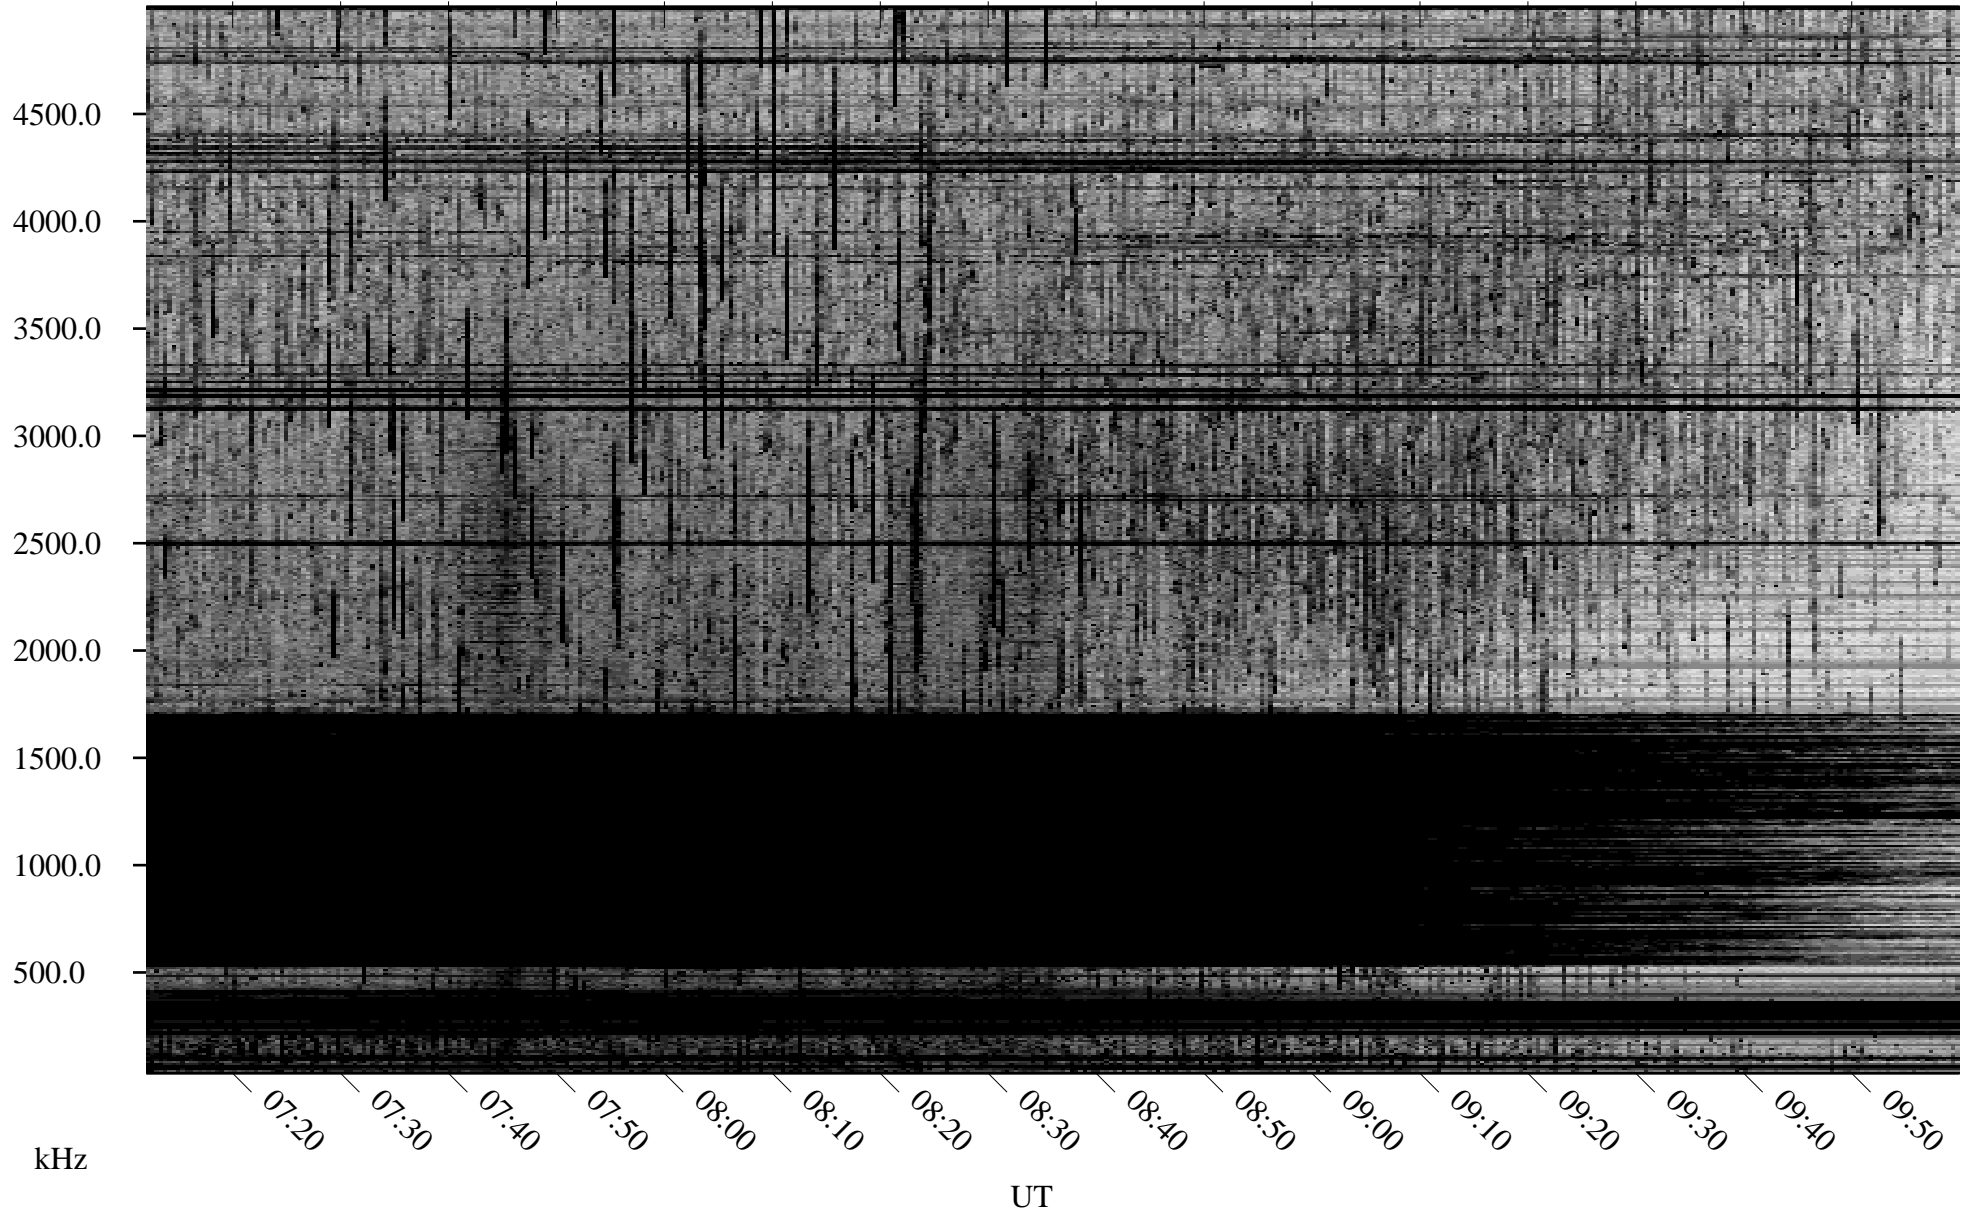

07/08/2008 Churchill, Manitoba

Linear Scale Black = 161 White = 15

ch08190l.r01SUm max_12

Page 1

07/08/2008 Churchill, Manitoba

Linear Scale Black = 161 White = 15

ch08190l.r01SUm max_12

Page 2

07/09/2008 Churchill, Manitoba

Linear Scale Black = 161 White = 15

ch08190l.r01SUm max_12

Page 3

07/09/2008 Churchill, Manitoba

Linear Scale Black = 161 White = 15

ch08190l.r01SUm max_12

Page 4

07/09/2008 Churchill, Manitoba

Linear Scale Black = 161 White = 15

ch08190l.r01SUm max_12

Page 5

07/09/2008 Churchill, Manitoba

Linear Scale Black = 161 White = 15

ch08190l.r01SUM max_12

Page 6

07/09/2008 Churchill, Manitoba

Linear Scale Black = 161 White = 15

ch08190l.r01SUm max_12

Page 7

07/09/2008 Churchill, Manitoba

Linear Scale Black = 161 White = 15

ch08190l.r01SUm max_12