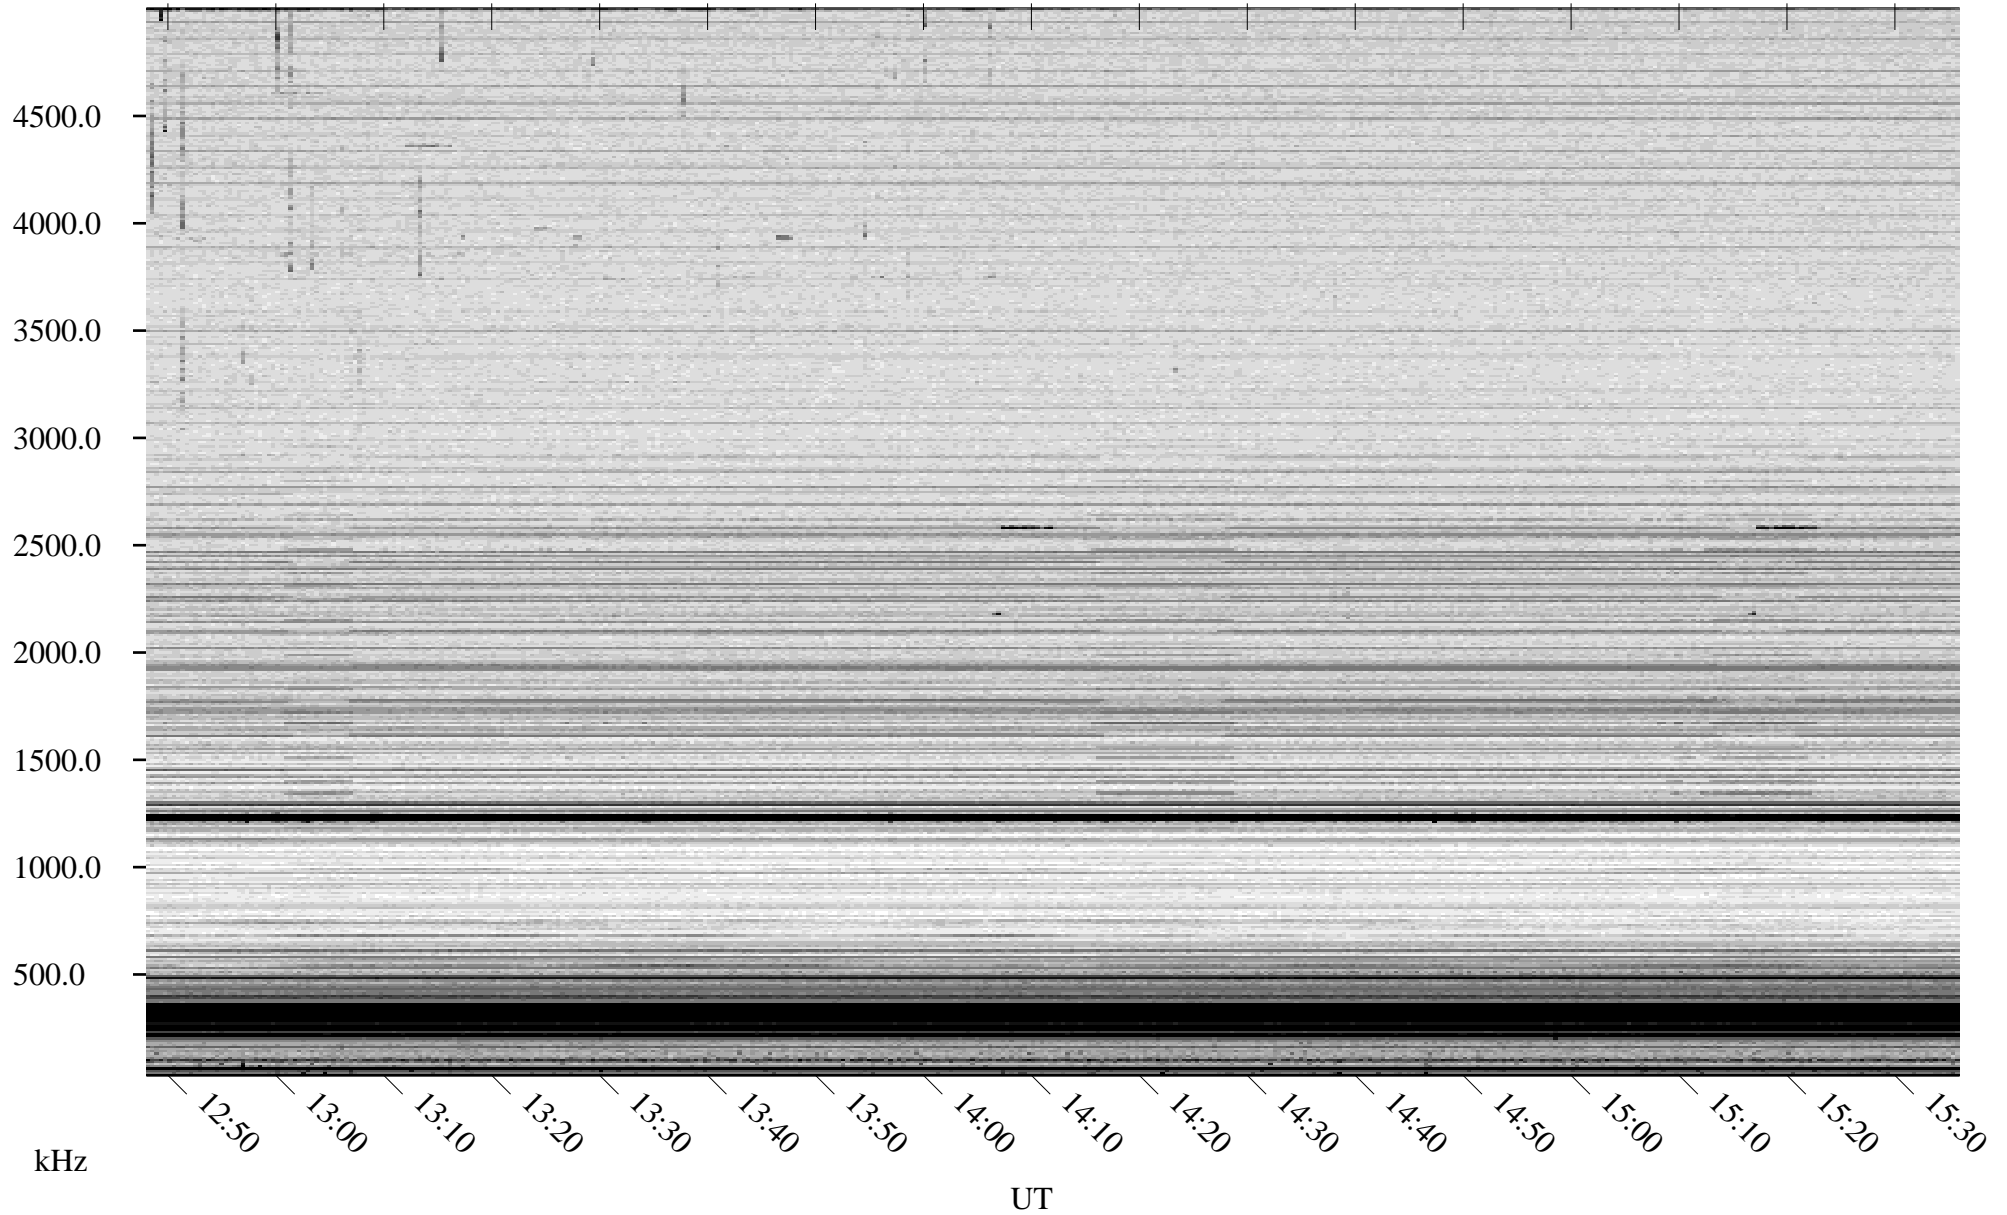

07/08/2008 Churchill, Manitoba

Linear Scale Black = 161 White = 15

ch08190l.r01SUm max_12

Page 1

07/08/2008 Churchill, Manitoba

Linear Scale Black = 161 White = 15

ch08190l.r01SUm max_12

Page 2

07/09/2008 Churchill, Manitoba

Linear Scale Black = 161 White = 15

ch08190l.r01SUm max_12

Page 3

07/09/2008 Churchill, Manitoba

Linear Scale Black = 161 White = 15

ch08190l.r01SUm max_12

Page 4

07/09/2008 Churchill, Manitoba

Linear Scale Black = 161 White = 15

ch08190l.r01SUm max_12

Page 5

07/09/2008 Churchill, Manitoba

Linear Scale Black = 161 White = 15

ch08190l.r01SUM max_12

Page 6

07/09/2008 Churchill, Manitoba

Linear Scale Black = 161 White = 15

ch08190l.r01SUm max_12

Page 7

07/09/2008 Churchill, Manitoba

Linear Scale Black = 161 White = 15

ch08190l.r01SUm max_12