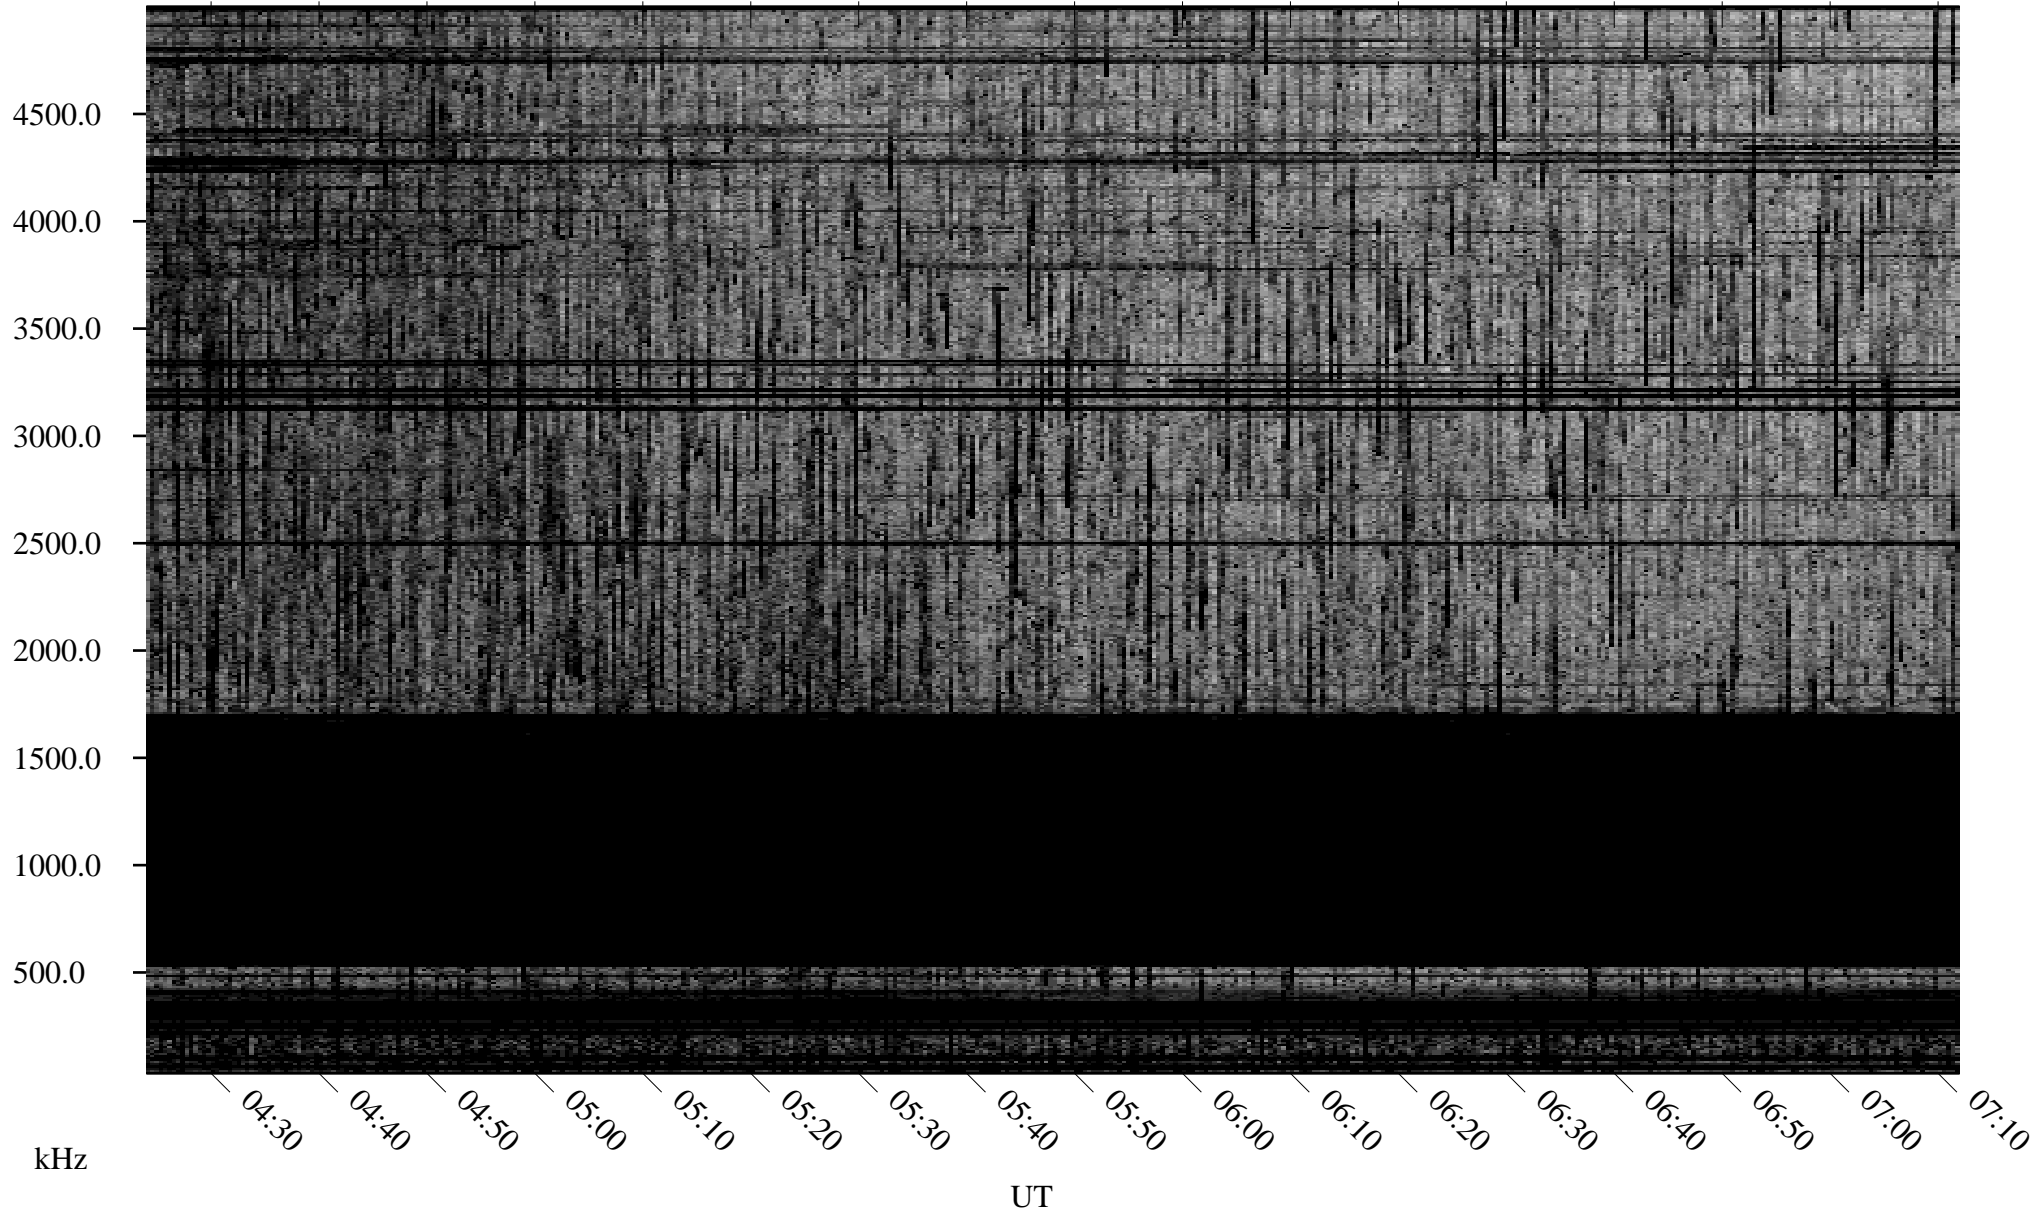

07/08/2008 Churchill, Manitoba

Linear Scale Black = 161 White = 15

ch08190l.r01SUm max_12

Page 1

07/08/2008 Churchill, Manitoba

Linear Scale Black = 161 White = 15

ch08190l.r01SUm max_12

Page 2

07/09/2008 Churchill, Manitoba

Linear Scale Black = 161 White = 15

ch08190l.r01SUm max_12

Page 3

07/09/2008 Churchill, Manitoba

Linear Scale Black = 161 White = 15

ch08190l.r01SUm max_12

Page 4

07/09/2008 Churchill, Manitoba

Linear Scale Black = 161 White = 15

ch08190l.r01SUm max_12

Page 5

07/09/2008 Churchill, Manitoba

Linear Scale Black = 161 White = 15

ch08190l.r01SUM max_12

Page 6

07/09/2008 Churchill, Manitoba

Linear Scale Black = 161 White = 15

ch08190l.r01SUm max_12

Page 7

07/09/2008 Churchill, Manitoba

Linear Scale Black = 161 White = 15

ch08190l.r01SUm max_12