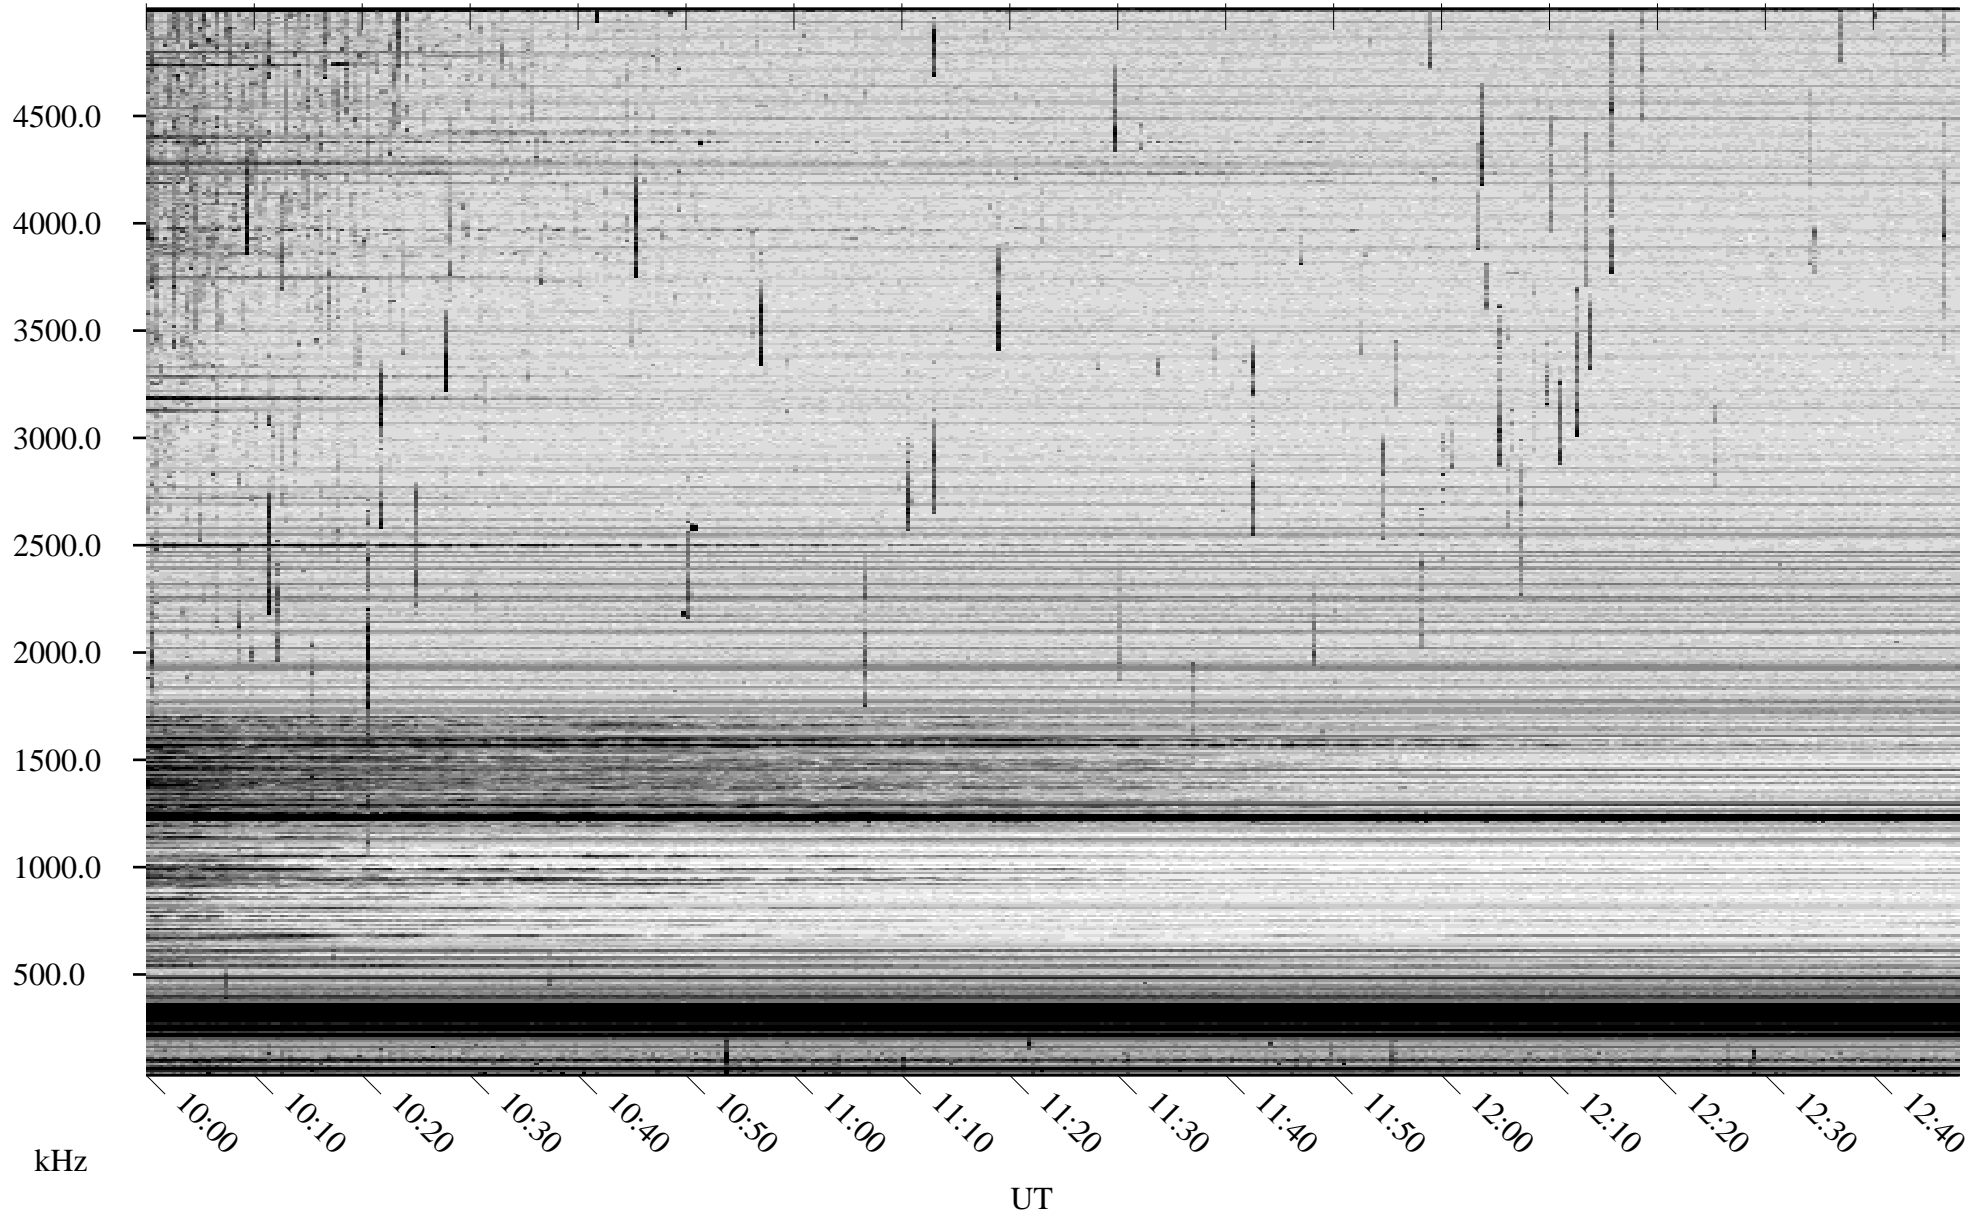

07/08/2008 Churchill, Manitoba

Linear Scale Black = 161 White = 15

ch08190l.r01SUm max_12

Page 1

07/08/2008 Churchill, Manitoba

Linear Scale Black = 161 White = 15

ch08190l.r01SUm max_12

Page 2

07/09/2008 Churchill, Manitoba

Linear Scale Black = 161 White = 15

ch08190l.r01SUm max_12

Page 3

07/09/2008 Churchill, Manitoba

Linear Scale Black = 161 White = 15

ch08190l.r01SUm max_12

Page 4

07/09/2008 Churchill, Manitoba

Linear Scale Black = 161 White = 15

ch08190l.r01SUm max_12

Page 5

07/09/2008 Churchill, Manitoba

Linear Scale Black = 161 White = 15

ch08190l.r01SUM max_12

Page 6

07/09/2008 Churchill, Manitoba

Linear Scale Black = 161 White = 15

ch08190l.r01SUm max_12

Page 7

07/09/2008 Churchill, Manitoba

Linear Scale Black = 161 White = 15

ch08190l.r01SUm max_12