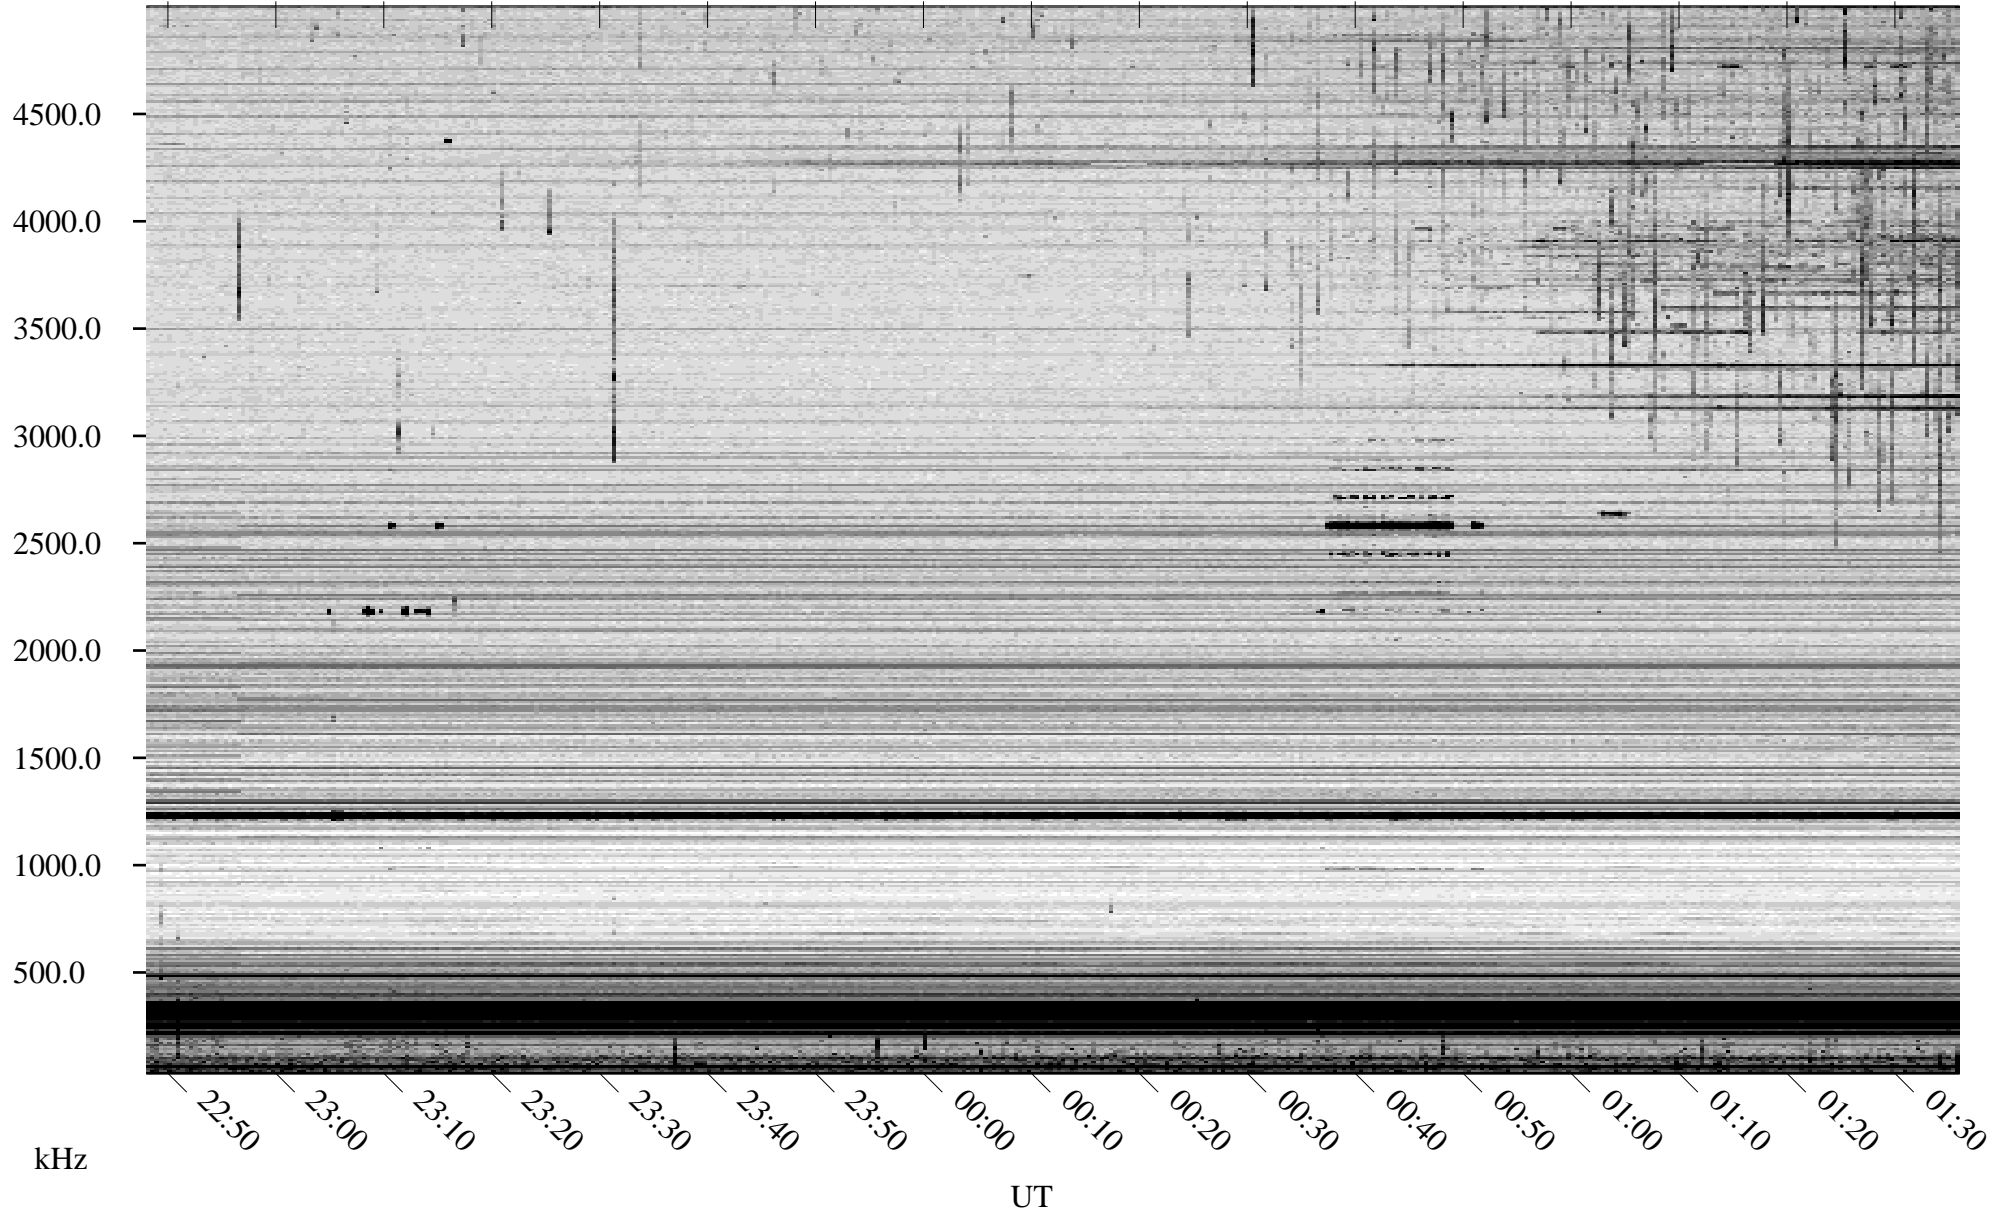

07/08/2008 Churchill, Manitoba

Linear Scale Black = 161 White = 15

ch08190l.r01SUm max_12

Page 1

07/08/2008 Churchill, Manitoba

Linear Scale Black = 161 White = 15

ch08190l.r01SUm max_12

Page 2

07/09/2008 Churchill, Manitoba

Linear Scale Black = 161 White = 15

ch08190l.r01SUm max_12

Page 3

07/09/2008 Churchill, Manitoba

Linear Scale Black = 161 White = 15

ch08190l.r01SUm max_12

Page 4

07/09/2008 Churchill, Manitoba

Linear Scale Black = 161 White = 15

ch08190l.r01SUm max_12

Page 5

07/09/2008 Churchill, Manitoba

Linear Scale Black = 161 White = 15

ch08190l.r01SUM max_12

Page 6

07/09/2008 Churchill, Manitoba

Linear Scale Black = 161 White = 15

ch08190l.r01SUm max_12

Page 7

07/09/2008 Churchill, Manitoba

Linear Scale Black = 161 White = 15

ch08190l.r01SUm max_12