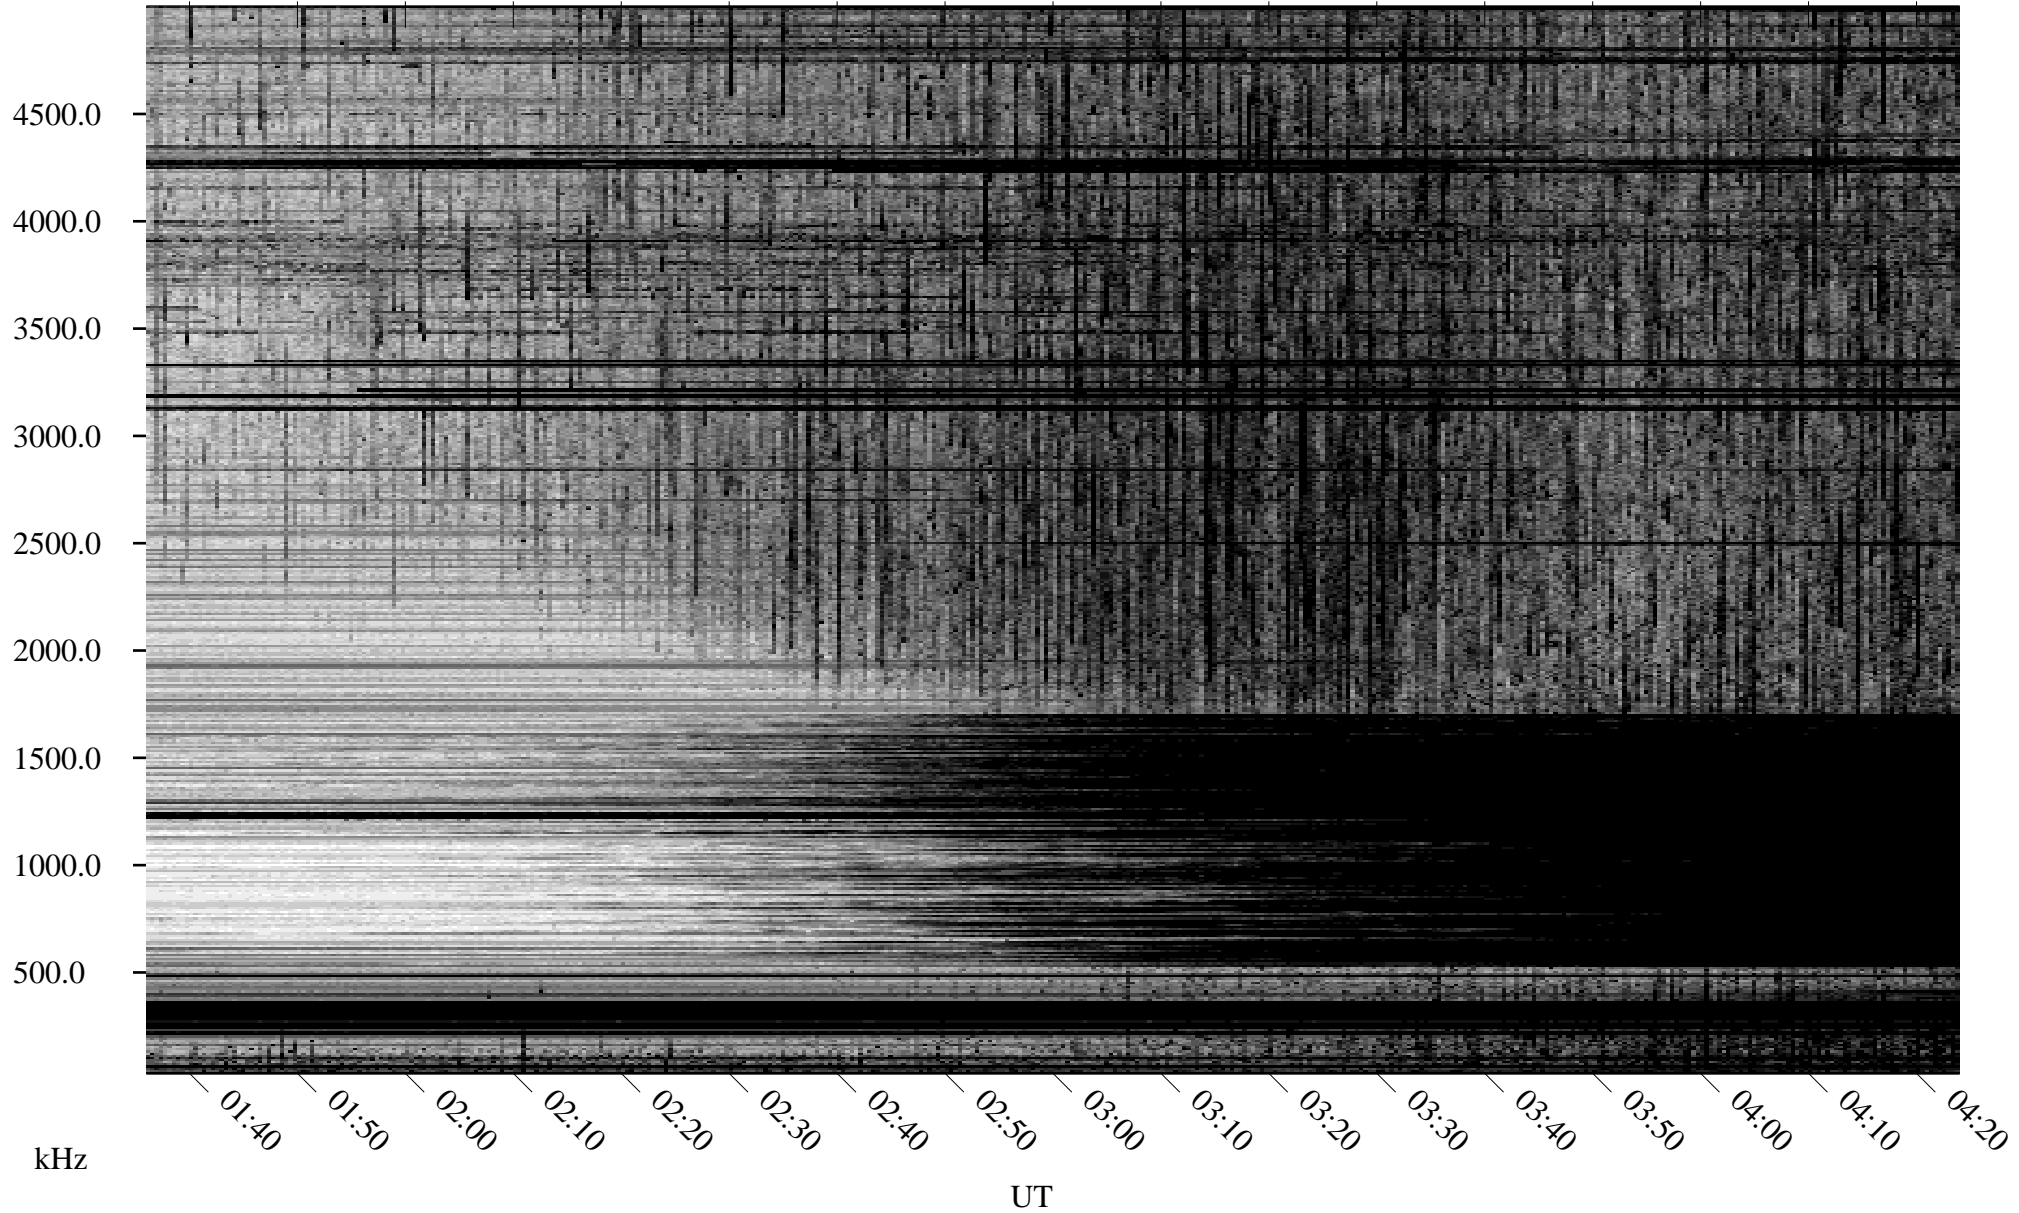

07/08/2008 Churchill, Manitoba

Linear Scale Black = 161 White = 15

ch08190l.r01SUm max_12

Page 1

07/08/2008 Churchill, Manitoba

Linear Scale Black = 161 White = 15

ch08190l.r01SUm max_12

Page 2

07/09/2008 Churchill, Manitoba

Linear Scale Black = 161 White = 15

ch08190l.r01SUm max_12

Page 3

07/09/2008 Churchill, Manitoba

Linear Scale Black = 161 White = 15

ch08190l.r01SUm max_12

Page 4

07/09/2008 Churchill, Manitoba

Linear Scale Black = 161 White = 15

ch08190l.r01SUm max_12

Page 5

07/09/2008 Churchill, Manitoba

Linear Scale Black = 161 White = 15

ch08190l.r01SUM max_12

Page 6

07/09/2008 Churchill, Manitoba

Linear Scale Black = 161 White = 15

ch08190l.r01SUm max_12

Page 7

07/09/2008 Churchill, Manitoba

Linear Scale Black = 161 White = 15

ch08190l.r01SUm max_12