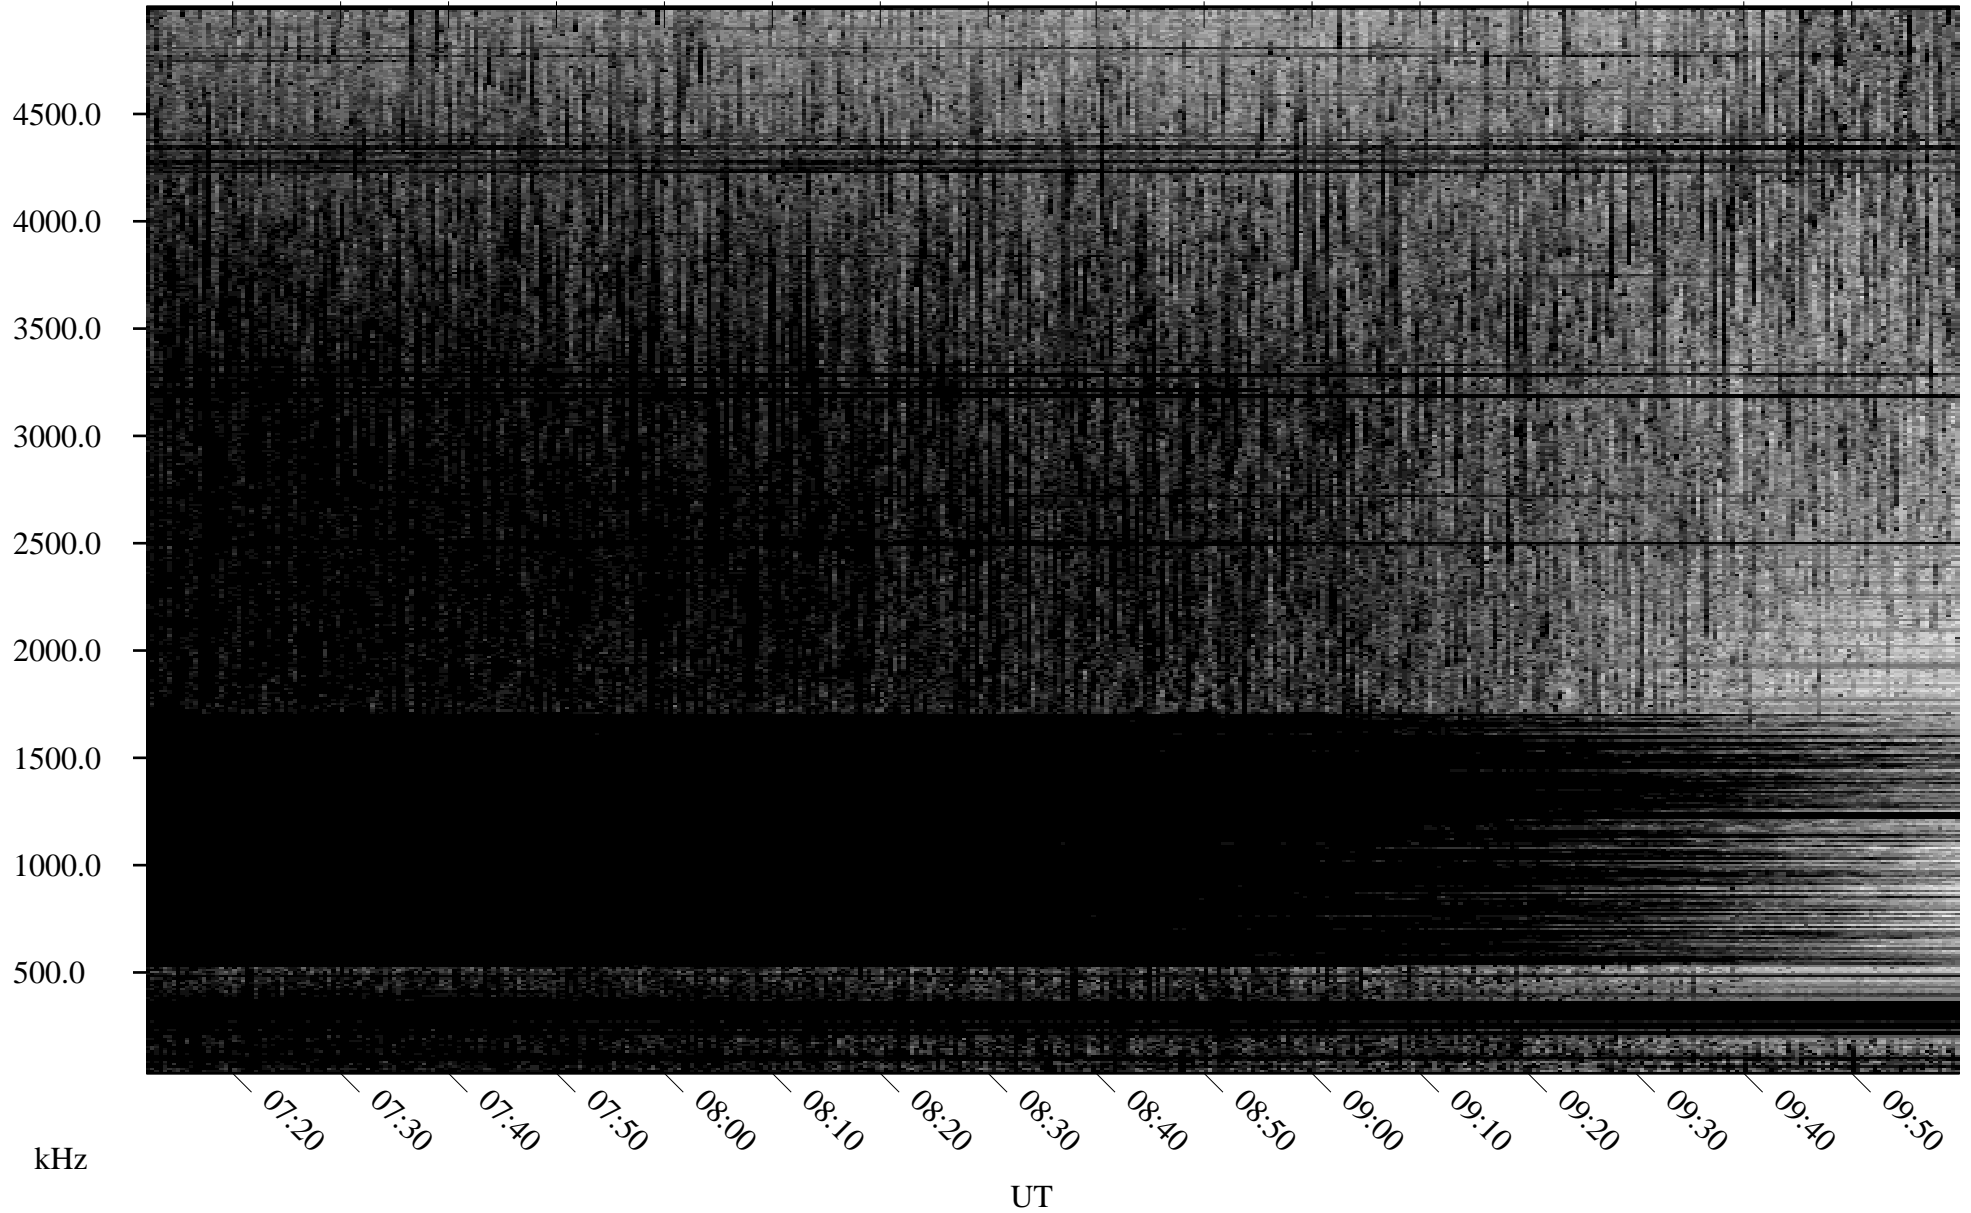

07/09/2008 Churchill, Manitoba

Linear Scale Black = 161 White = 15

ch081911.r00SUm max_12

Page 1

07/09/2008 Churchill, Manitoba

Linear Scale Black = 161 White = 15

ch081911.r00SUm max_12

Page 2

07/10/2008 Churchill, Manitoba

Linear Scale Black = 161 White = 15

ch081911.r00SUm max_12

Page 3

07/10/2008 Churchill, Manitoba

Linear Scale Black = 161 White = 15

ch081911.r00SUm max_12

Page 4

07/10/2008 Churchill, Manitoba

Linear Scale Black = 161 White = 15

ch081911.r00SUm max_12

Page 5

07/10/2008 Churchill, Manitoba

Linear Scale Black = 161 White = 15

ch081911.r00SUm max_12

Page 6

07/10/2008 Churchill, Manitoba

Linear Scale Black = 161 White = 15

ch081911.r00SUm max_12

Page 7

07/10/2008 Churchill, Manitoba

Linear Scale Black = 161 White = 15

ch081911.r00SUm max_12

Page 8