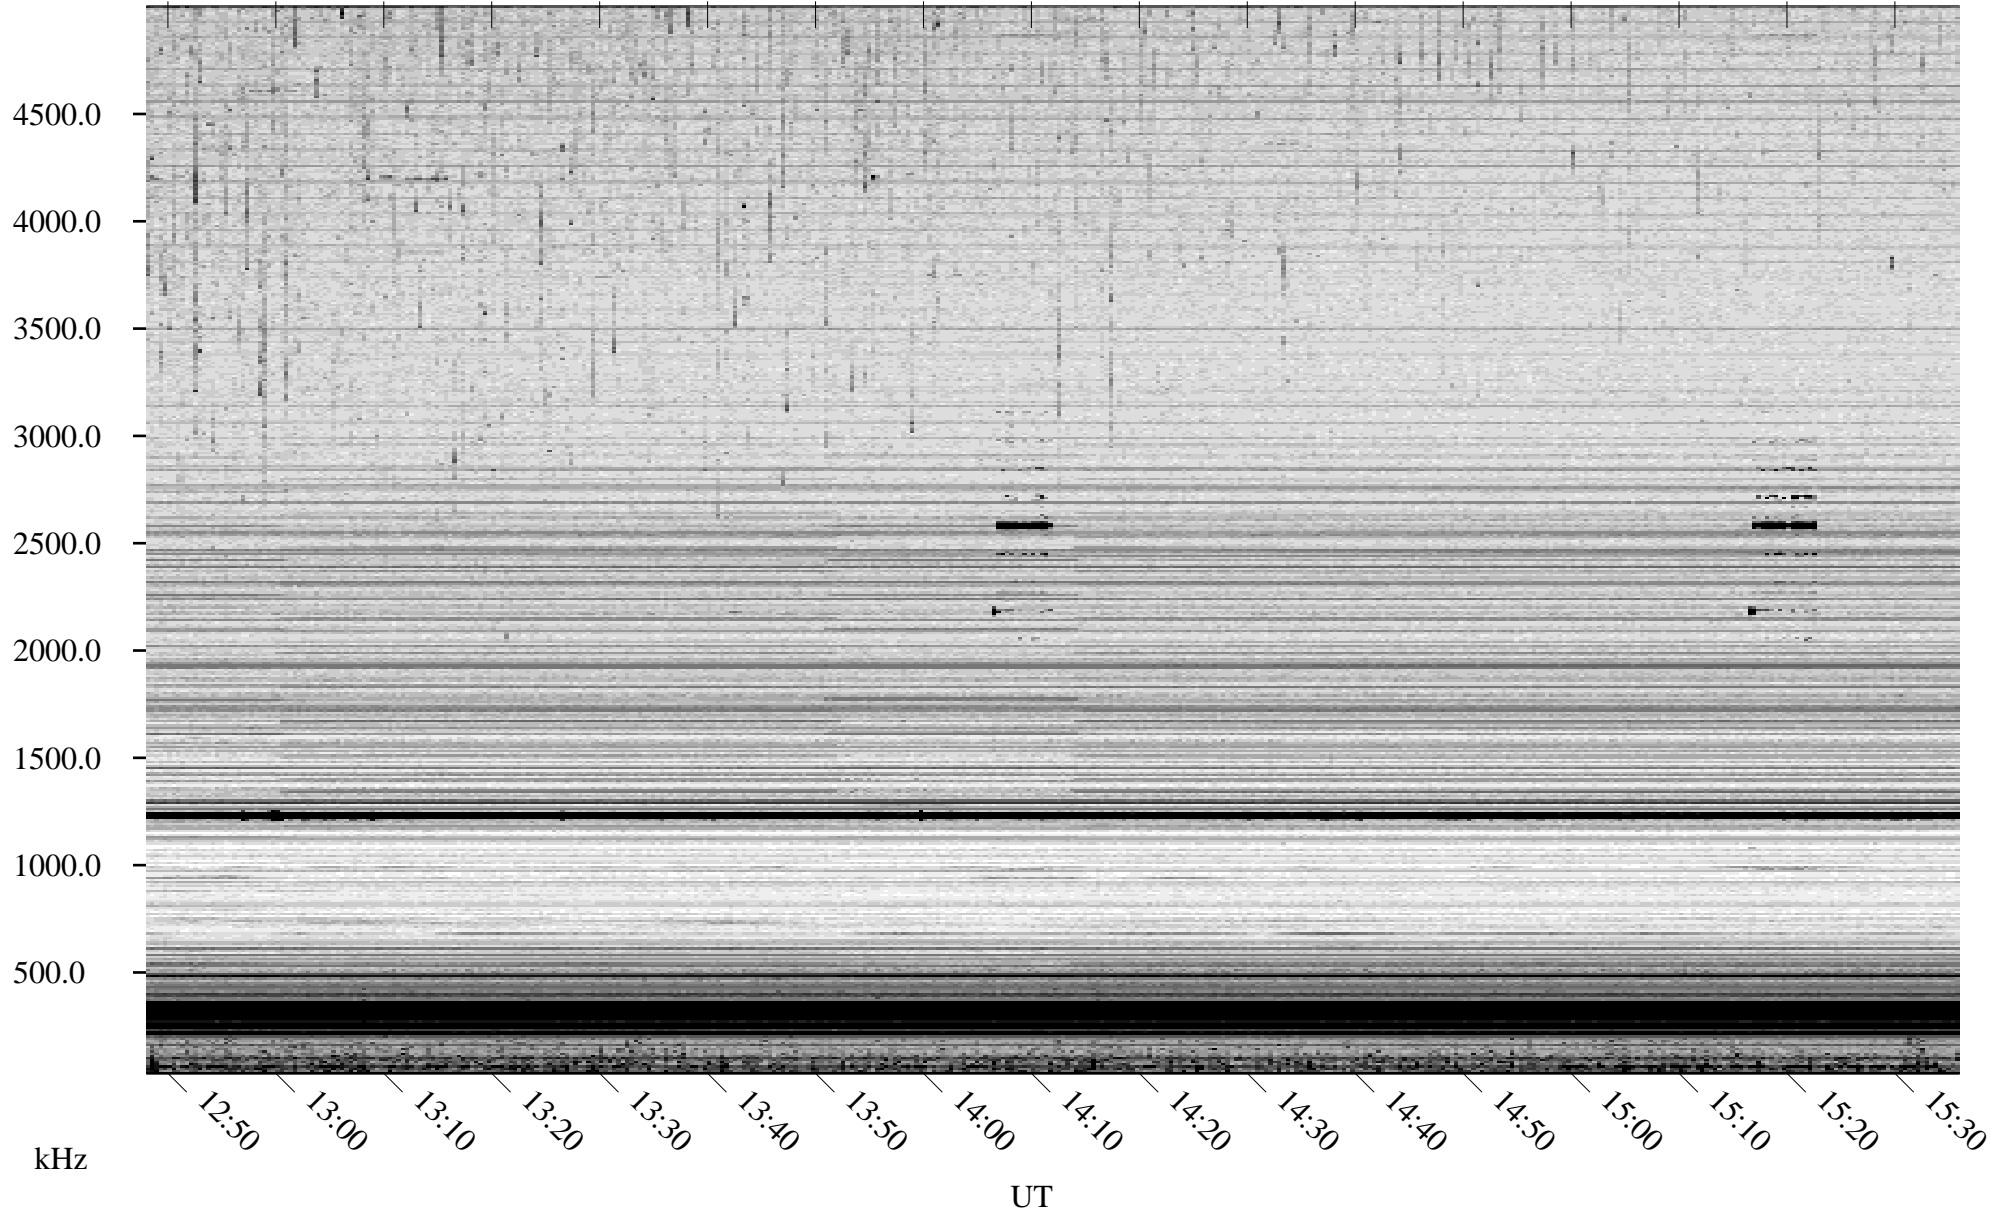

07/09/2008 Churchill, Manitoba

Linear Scale Black = 161 White = 15

ch081911.r00SUm max_12

Page 1

07/09/2008 Churchill, Manitoba

Linear Scale Black = 161 White = 15

ch081911.r00SUm max_12

Page 2

07/10/2008 Churchill, Manitoba

Linear Scale Black = 161 White = 15

ch081911.r00SUm max_12

Page 3

07/10/2008 Churchill, Manitoba

Linear Scale Black = 161 White = 15

ch081911.r00SUm max_12

Page 4

07/10/2008 Churchill, Manitoba

Linear Scale Black = 161 White = 15

ch081911.r00SUm max_12

Page 5

07/10/2008 Churchill, Manitoba

Linear Scale Black = 161 White = 15

ch081911.r00SUm max_12

Page 6

07/10/2008 Churchill, Manitoba

Linear Scale Black = 161 White = 15

ch081911.r00SUm max_12

Page 7

07/10/2008 Churchill, Manitoba

Linear Scale Black = 161 White = 15

ch081911.r00SUm max_12

Page 8