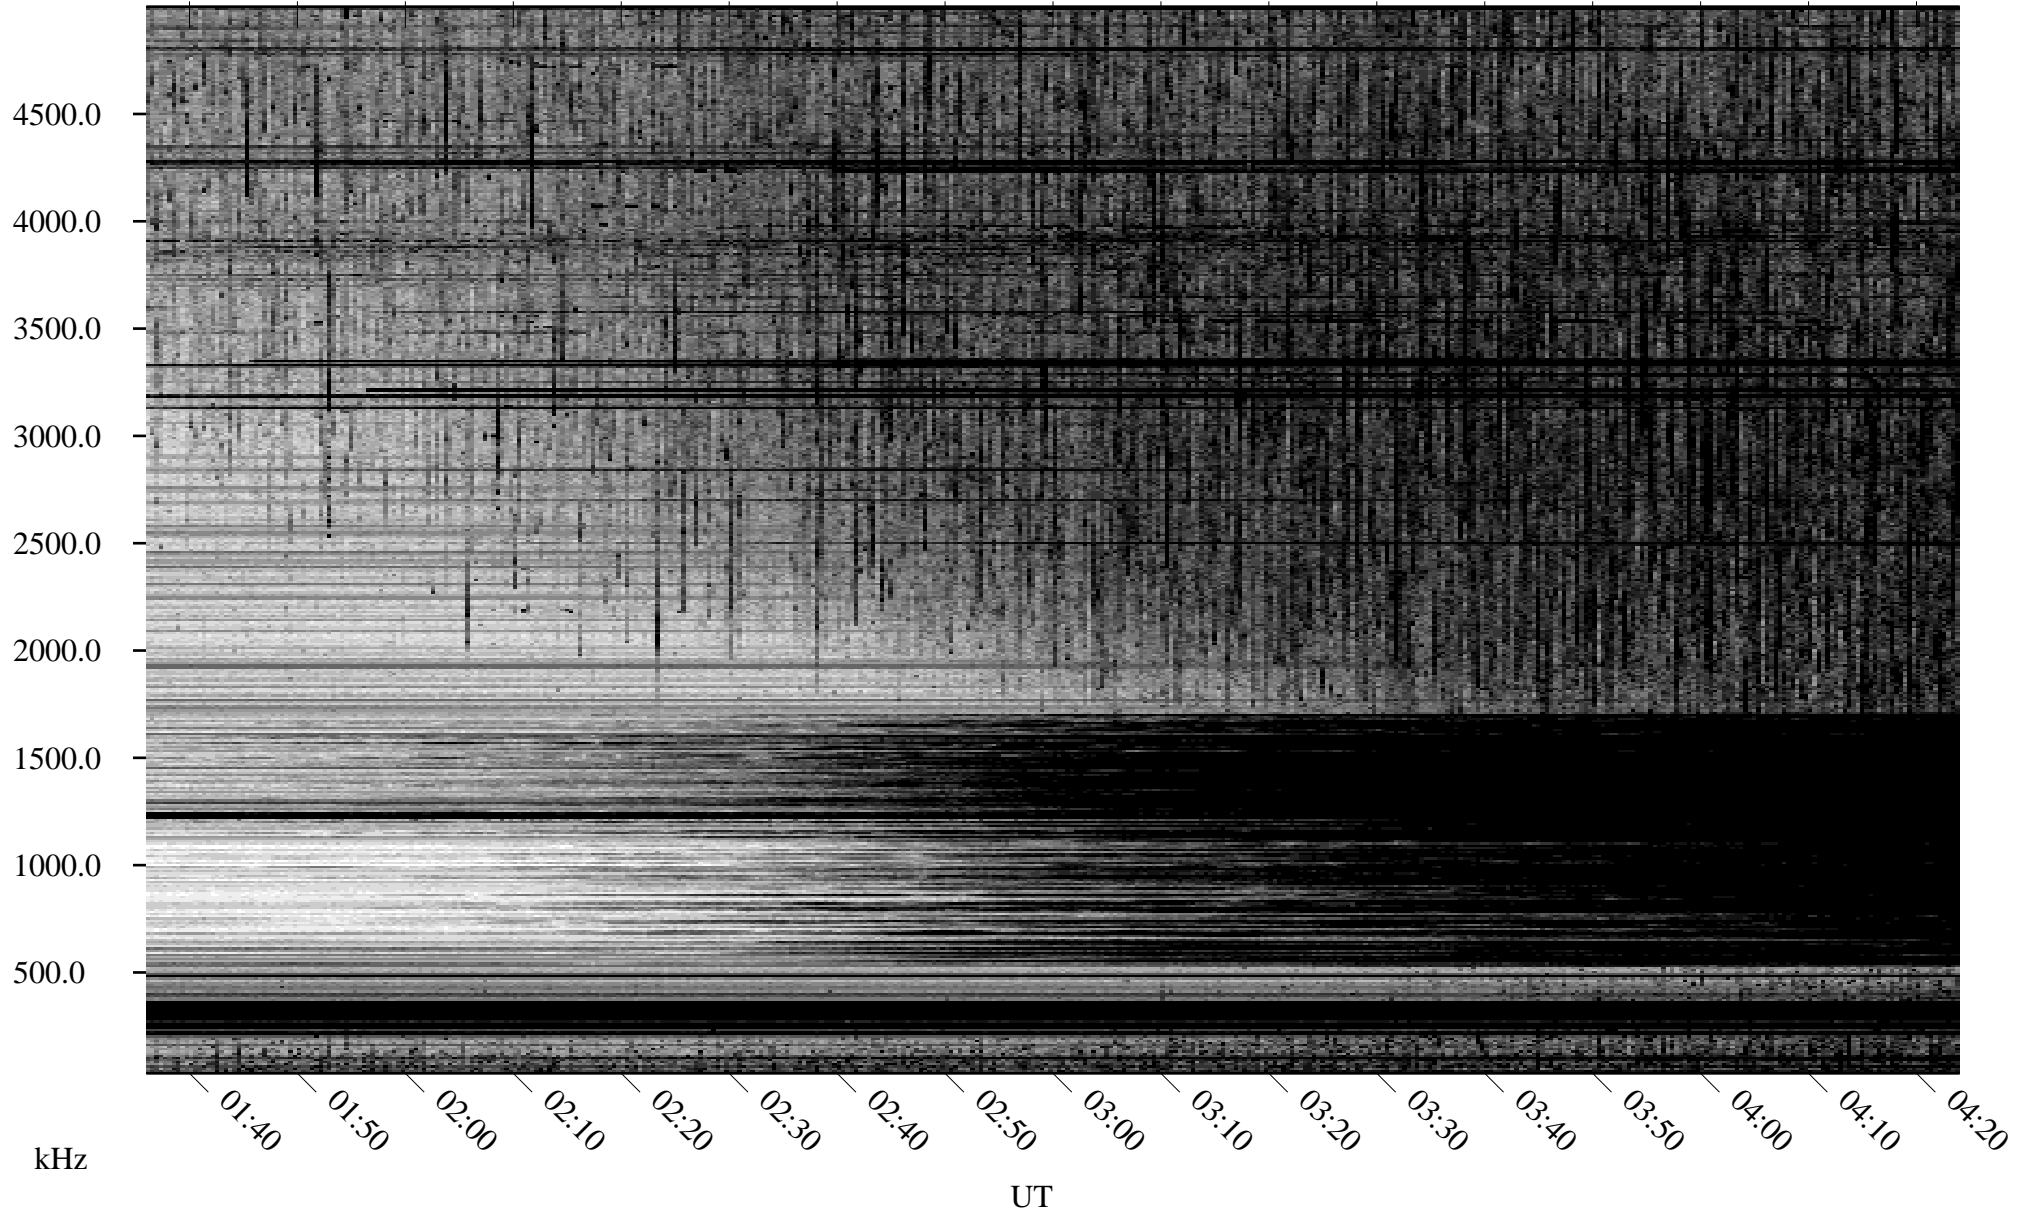

07/09/2008 Churchill, Manitoba

Linear Scale Black = 161 White = 15

ch081911.r00SUm max_12

Page 1

07/09/2008 Churchill, Manitoba

Linear Scale Black = 161 White = 15

ch081911.r00SUm max_12

Page 2

07/10/2008 Churchill, Manitoba

Linear Scale Black = 161 White = 15

ch081911.r00SUm max_12

Page 3

07/10/2008 Churchill, Manitoba

Linear Scale Black = 161 White = 15

ch081911.r00SUm max_12

Page 4

07/10/2008 Churchill, Manitoba

Linear Scale Black = 161 White = 15

ch081911.r00SUm max_12

Page 5

07/10/2008 Churchill, Manitoba

Linear Scale Black = 161 White = 15

ch081911.r00SUm max_12

Page 6

07/10/2008 Churchill, Manitoba

Linear Scale Black = 161 White = 15

ch081911.r00SUm max_12

Page 7

07/10/2008 Churchill, Manitoba

Linear Scale Black = 161 White = 15

ch081911.r00SUm max_12

Page 8