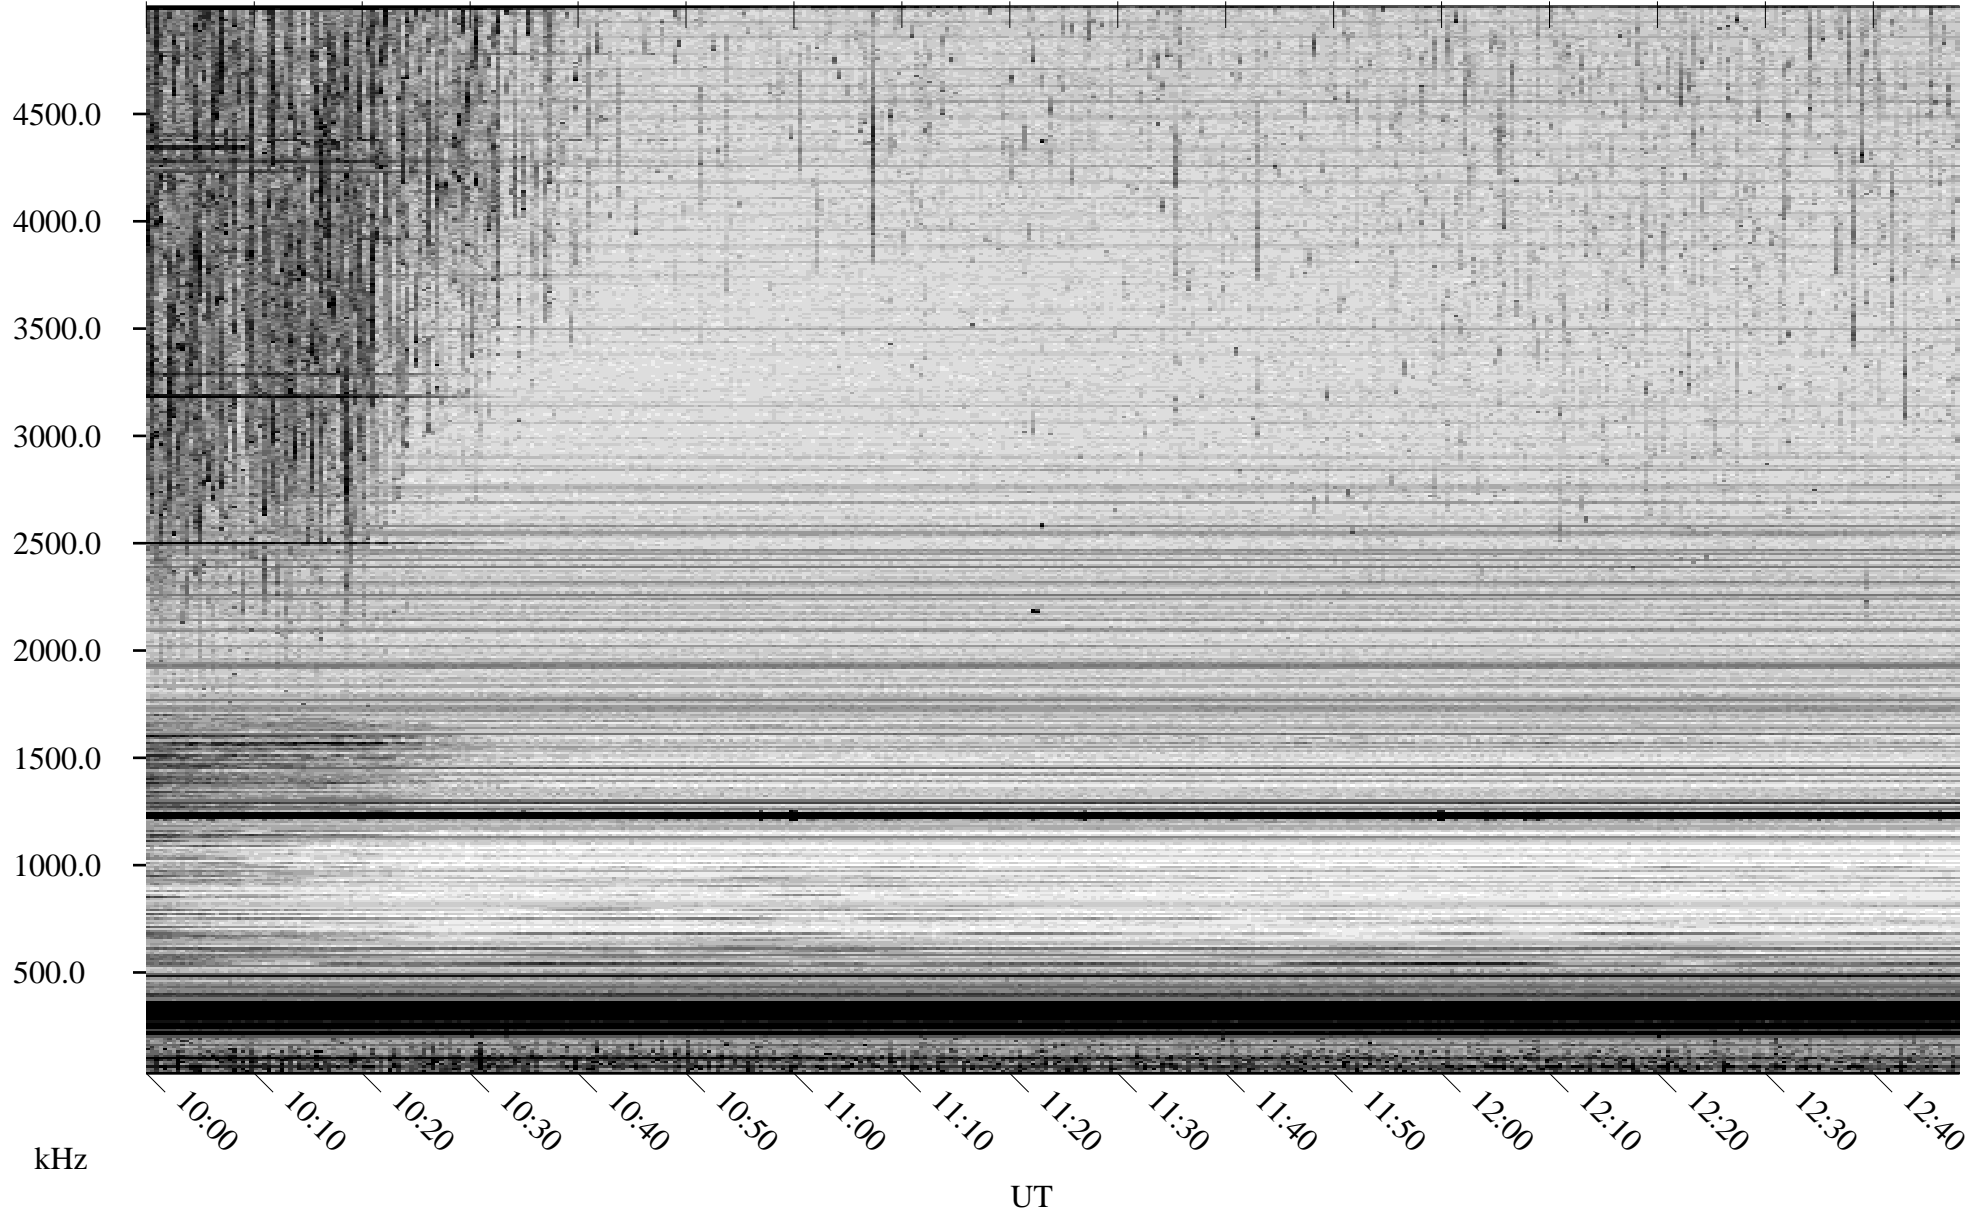

07/09/2008 Churchill, Manitoba

Linear Scale Black = 161 White = 15

ch081911.r00SUm max_12

Page 1

07/09/2008 Churchill, Manitoba

Linear Scale Black = 161 White = 15

ch081911.r00SUm max_12

Page 2

07/10/2008 Churchill, Manitoba

Linear Scale Black = 161 White = 15

ch081911.r00SUm max_12

Page 3

07/10/2008 Churchill, Manitoba

Linear Scale Black = 161 White = 15

ch081911.r00SUm max_12

Page 4

07/10/2008 Churchill, Manitoba

Linear Scale Black = 161 White = 15

ch081911.r00SUm max_12

Page 5

07/10/2008 Churchill, Manitoba

Linear Scale Black = 161 White = 15

ch081911.r00SUm max_12

Page 6

07/10/2008 Churchill, Manitoba

Linear Scale Black = 161 White = 15

ch081911.r00SUm max_12

Page 7

07/10/2008 Churchill, Manitoba

Linear Scale Black = 161 White = 15

ch081911.r00SUm max_12

Page 8