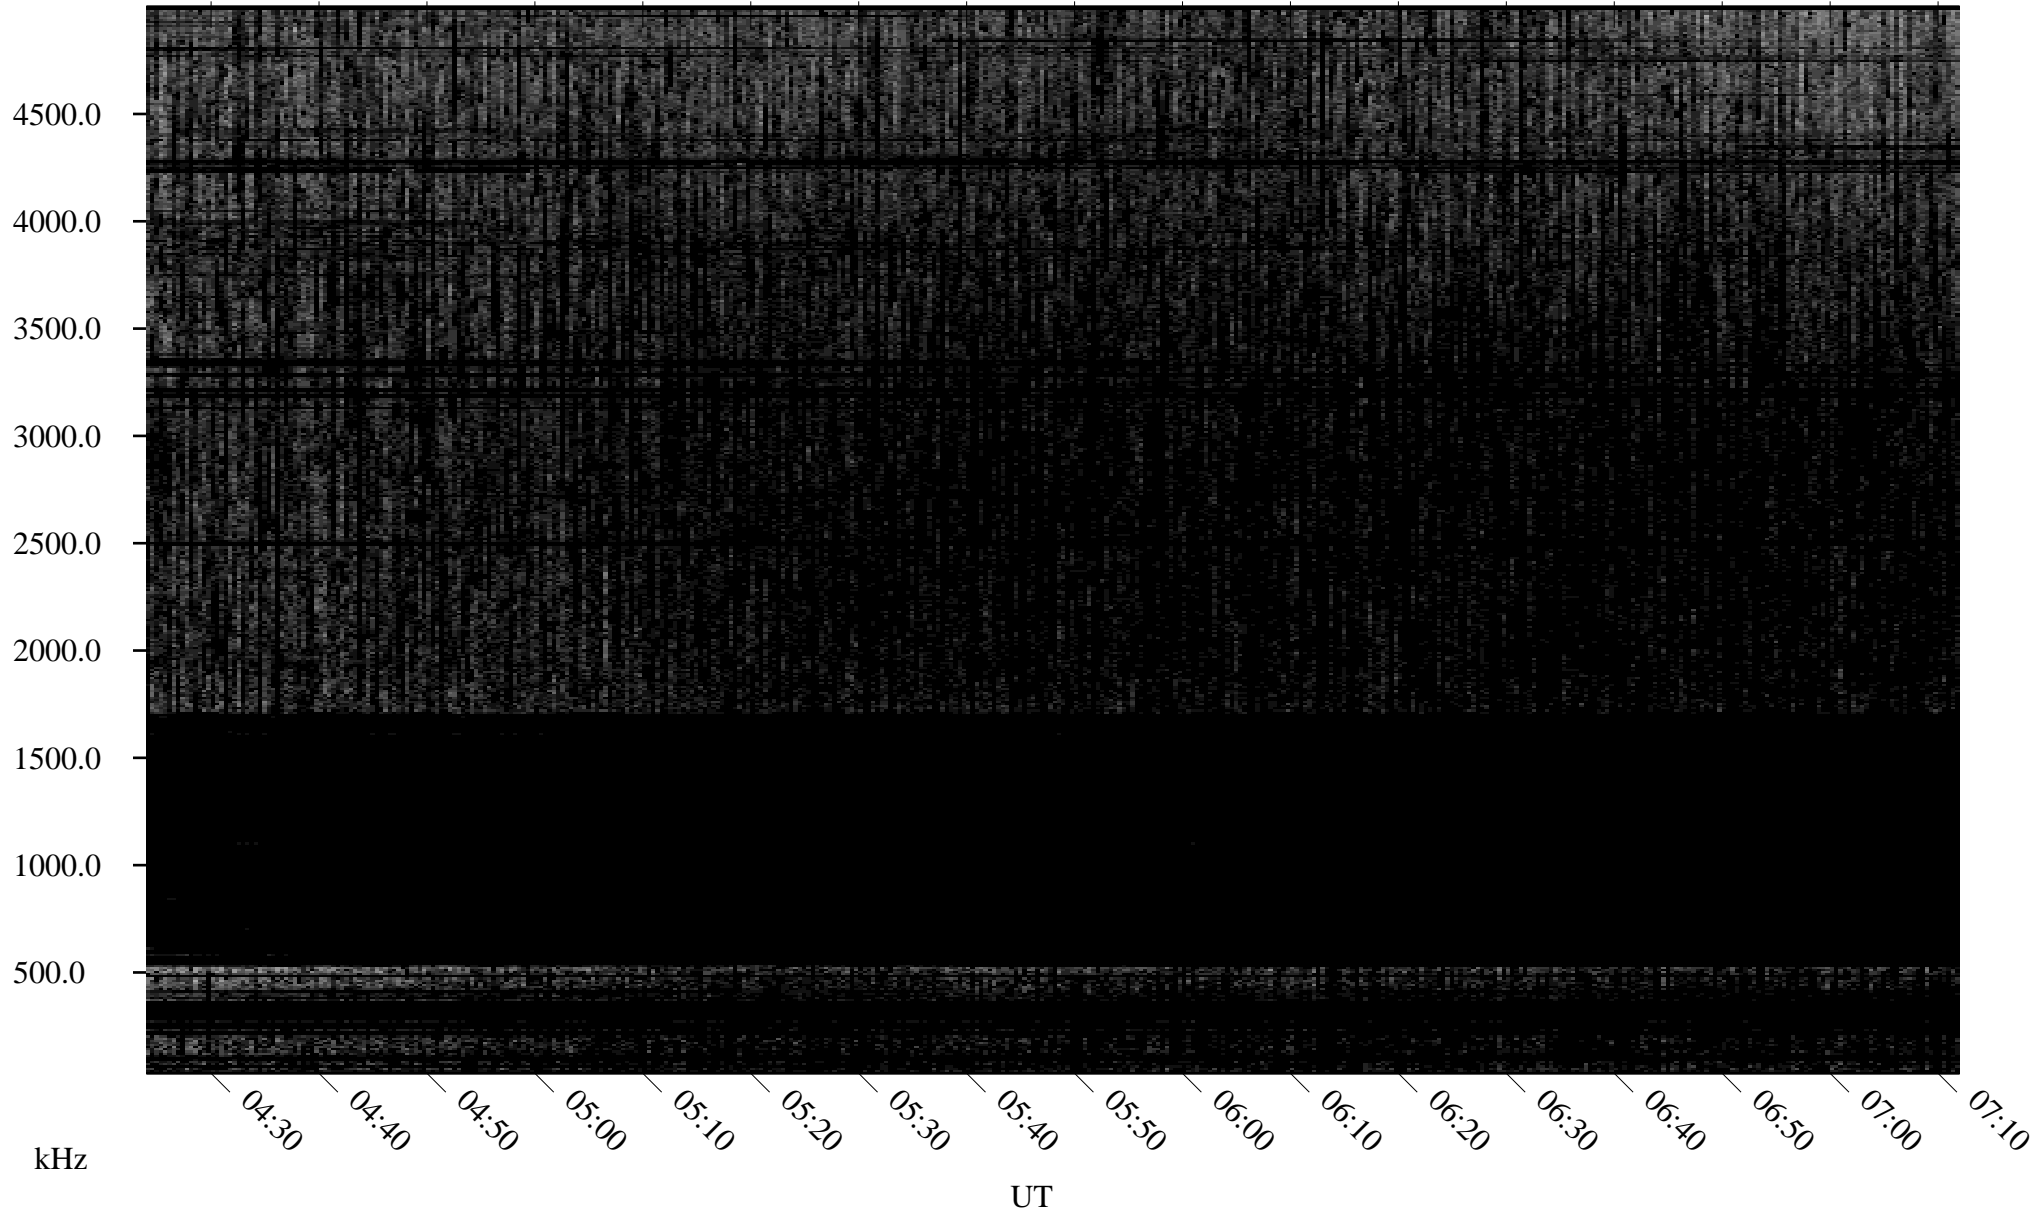

07/09/2008 Churchill, Manitoba

Linear Scale Black = 161 White = 15

ch081911.r00SUm max_12

Page 1

07/09/2008 Churchill, Manitoba

Linear Scale Black = 161 White = 15

ch081911.r00SUm max_12

Page 2

07/10/2008 Churchill, Manitoba

Linear Scale Black = 161 White = 15

ch081911.r00SUm max_12

Page 3

07/10/2008 Churchill, Manitoba

Linear Scale Black = 161 White = 15

ch081911.r00SUm max_12

Page 4

07/10/2008 Churchill, Manitoba

Linear Scale Black = 161 White = 15

ch081911.r00SUm max_12

Page 5

07/10/2008 Churchill, Manitoba

Linear Scale Black = 161 White = 15

ch081911.r00SUm max_12

Page 6

07/10/2008 Churchill, Manitoba

Linear Scale Black = 161 White = 15

ch081911.r00SUm max_12

Page 7

07/10/2008 Churchill, Manitoba

Linear Scale Black = 161 White = 15

ch081911.r00SUm max_12

Page 8