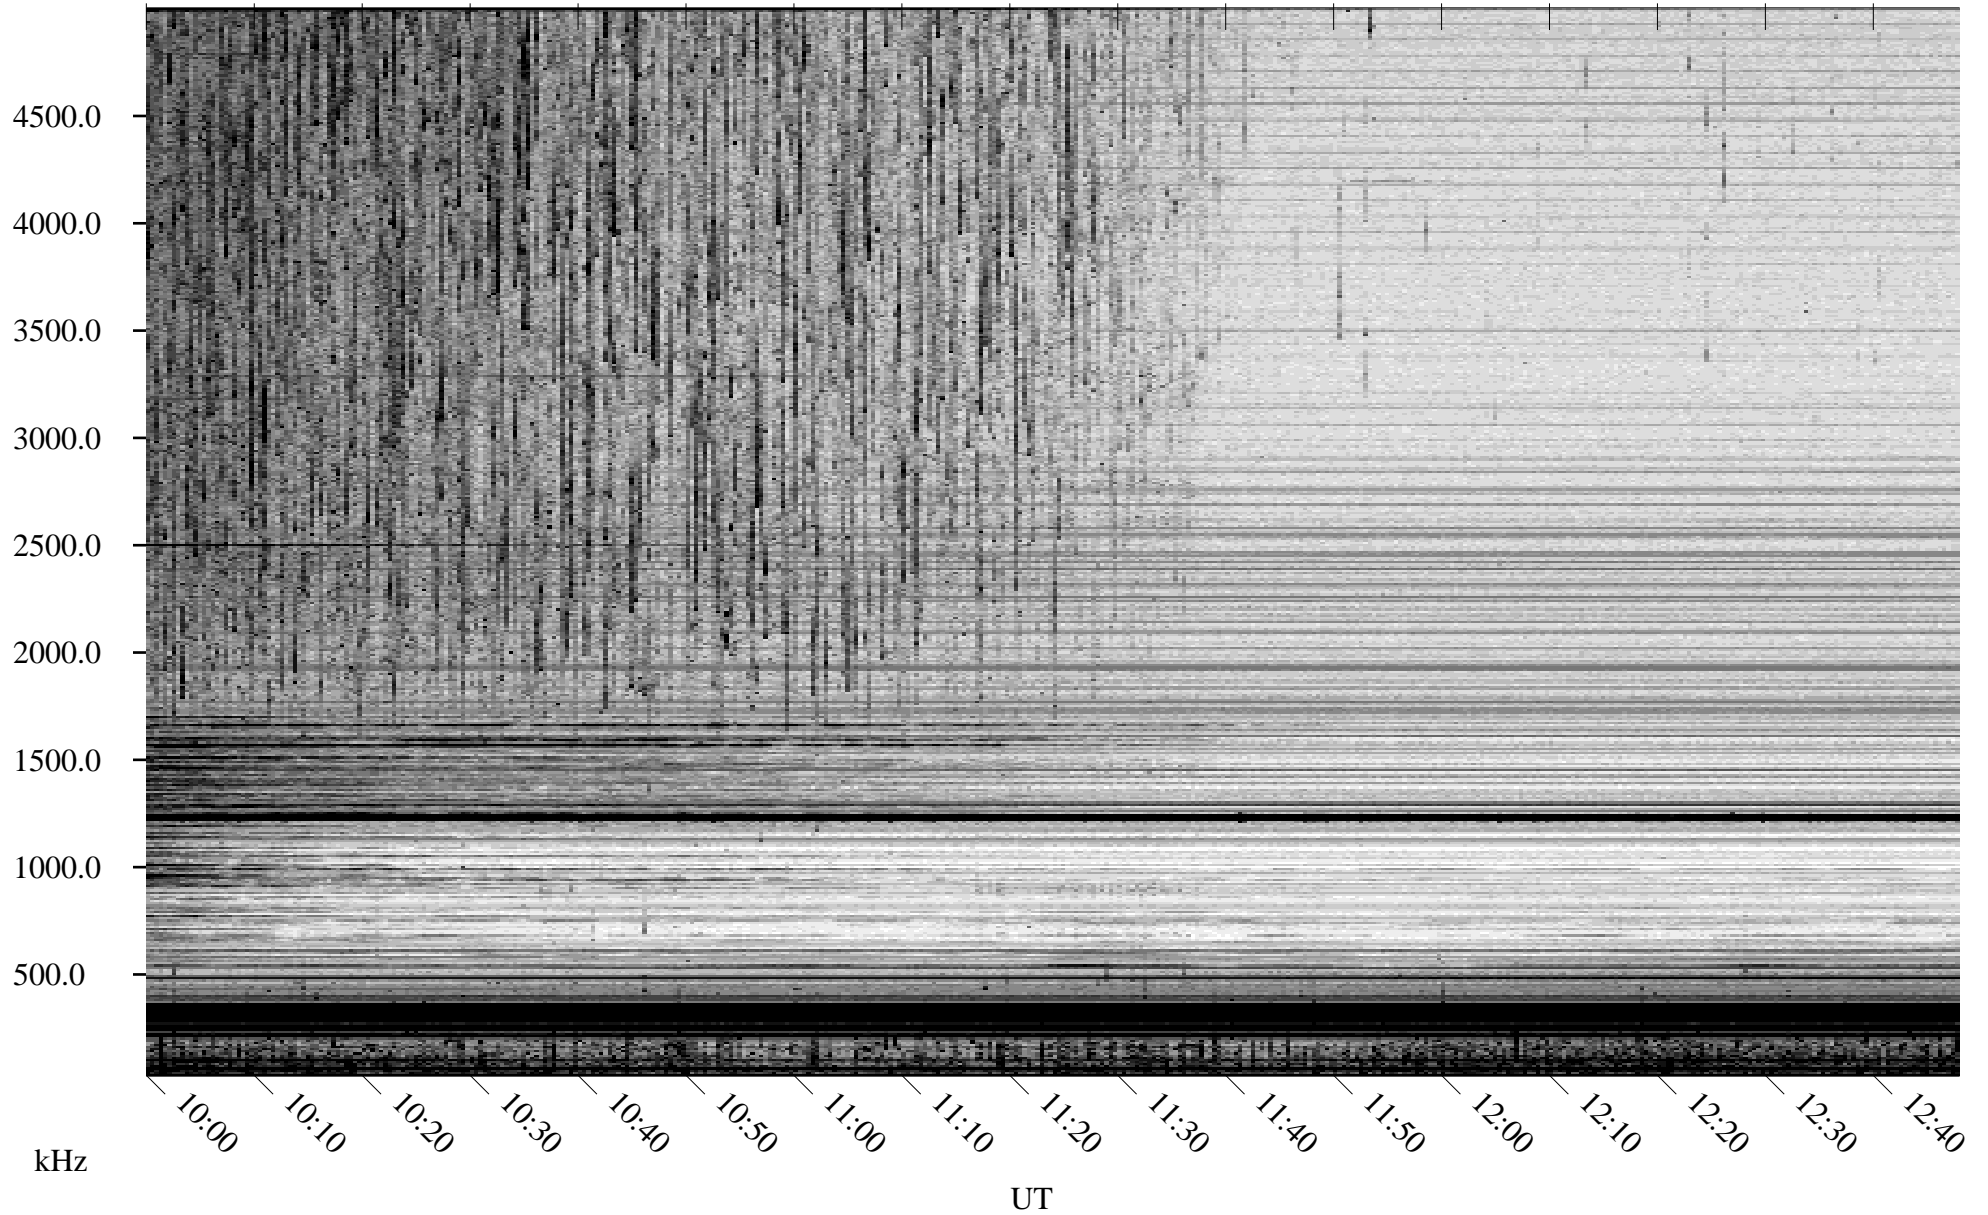

07/10/2008 Churchill, Manitoba

Linear Scale Black = 161 White = 15

ch08192l.r00SUm max_12

Page 1

07/10/2008 Churchill, Manitoba

Linear Scale Black = 161 White = 15

ch08192l.r00SUm max_12

Page 2

07/11/2008 Churchill, Manitoba

Linear Scale Black = 161 White = 15

ch08192l.r00SUm max_12

Page 3

07/11/2008 Churchill, Manitoba

Linear Scale Black = 161 White = 15

ch08192l.r00SUm max_12

Page 4

07/11/2008 Churchill, Manitoba

Linear Scale Black = 161 White = 15

ch08192l.r00SUm max_12

Page 5

07/11/2008 Churchill, Manitoba

Linear Scale Black = 161 White = 15

ch08192l.r00SUm max_12

Page 6

07/11/2008 Churchill, Manitoba

Linear Scale Black = 161 White = 15

ch08192l.r00SUm max_12

Page 7

07/11/2008 Churchill, Manitoba

Linear Scale Black = 161 White = 15

ch08192l.r00SUm max_12