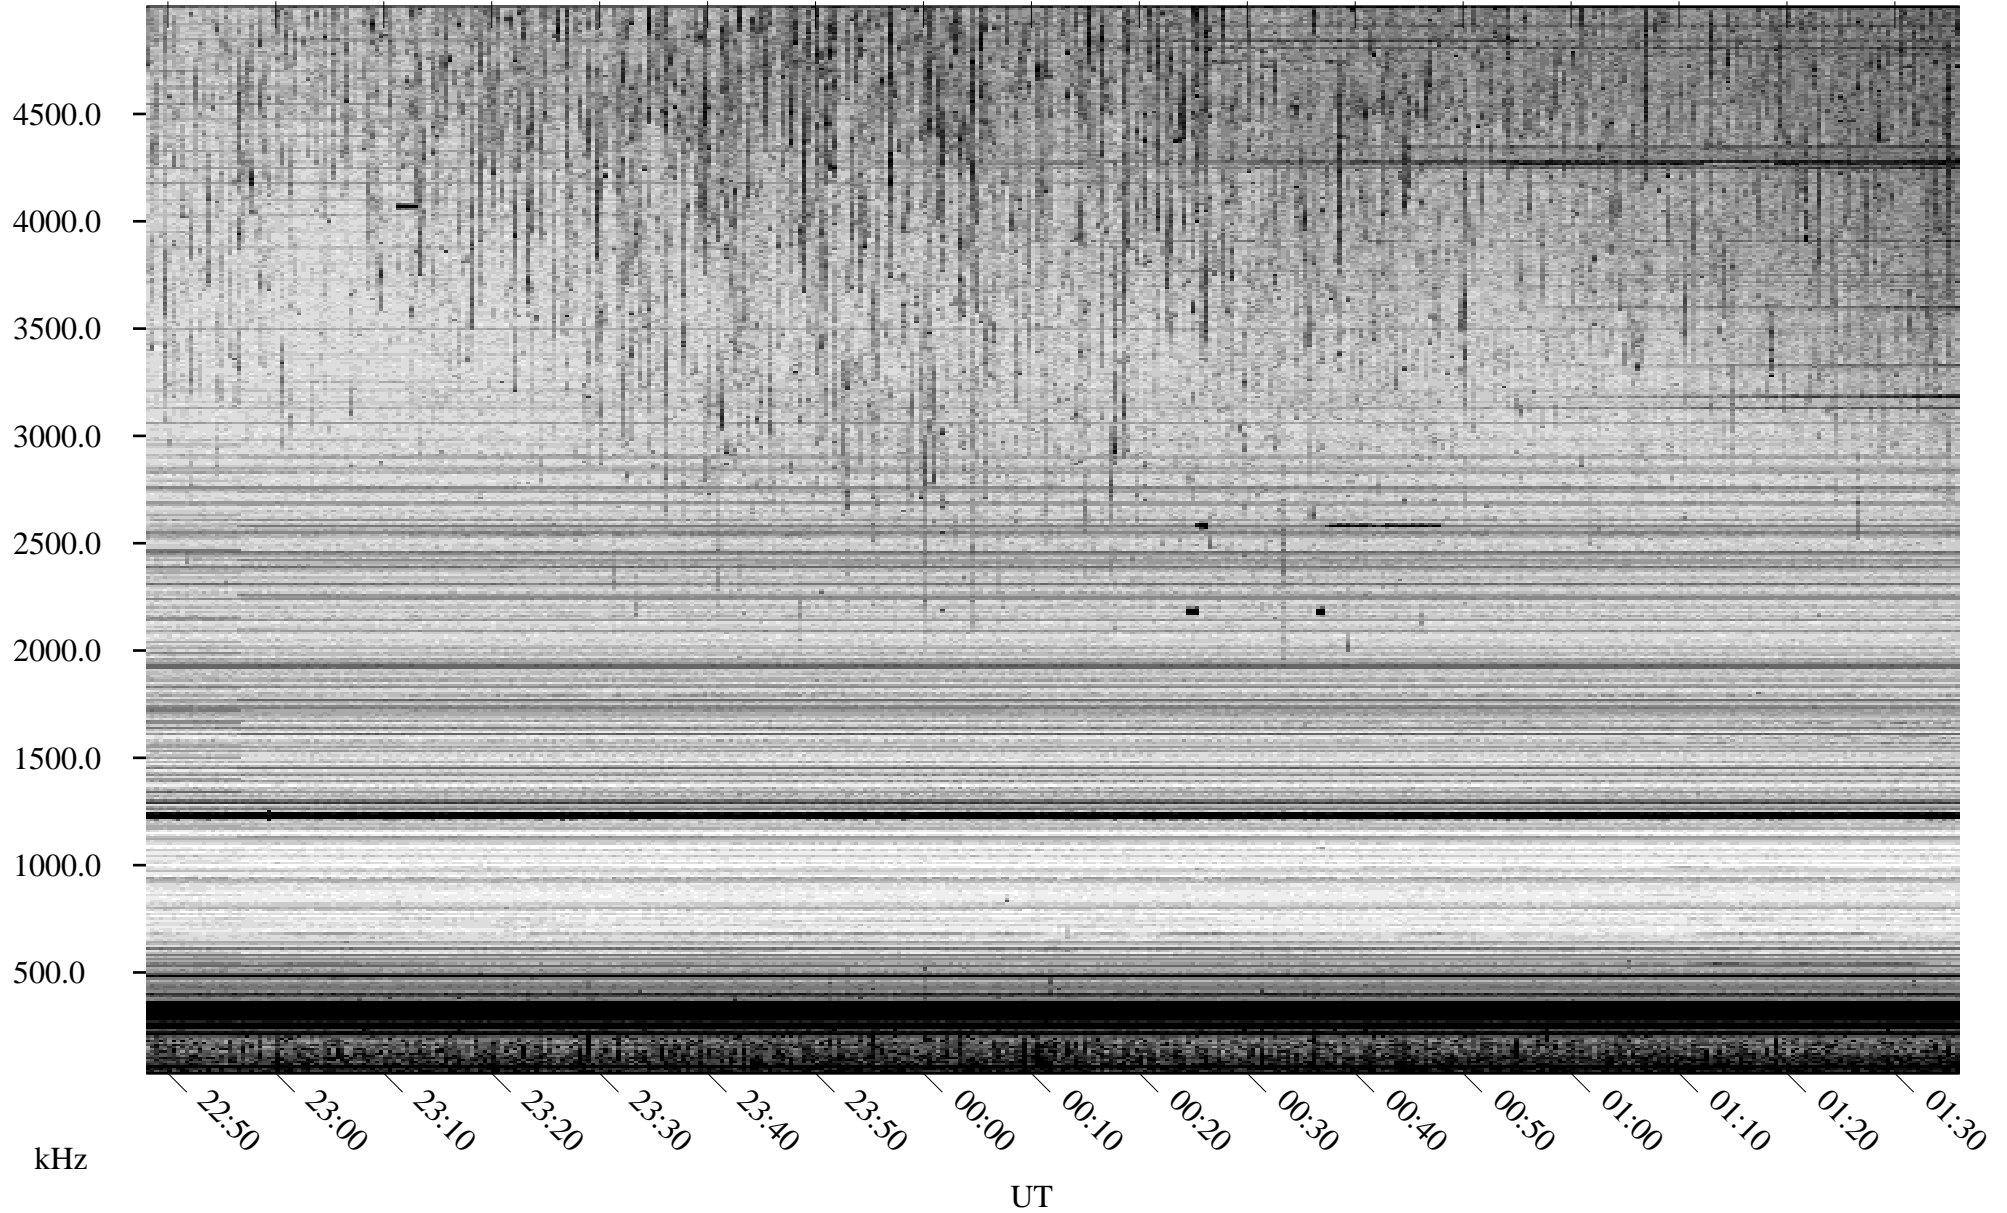

07/10/2008 Churchill, Manitoba

Linear Scale Black = 161 White = 15

ch08192l.r00SUm max_12

Page 1

07/10/2008 Churchill, Manitoba

Linear Scale Black = 161 White = 15

ch08192l.r00SUm max_12

Page 2

07/11/2008 Churchill, Manitoba

Linear Scale Black = 161 White = 15

ch08192l.r00SUm max_12

Page 3

07/11/2008 Churchill, Manitoba

Linear Scale Black = 161 White = 15

ch08192l.r00SUm max_12

Page 4

07/11/2008 Churchill, Manitoba

Linear Scale Black = 161 White = 15

ch08192l.r00SUm max_12

Page 5

07/11/2008 Churchill, Manitoba

Linear Scale Black = 161 White = 15

ch08192l.r00SUm max_12

Page 6

07/11/2008 Churchill, Manitoba

Linear Scale Black = 161 White = 15

ch08192l.r00SUm max_12

Page 7

07/11/2008 Churchill, Manitoba

Linear Scale Black = 161 White = 15

ch08192l.r00SUm max_12