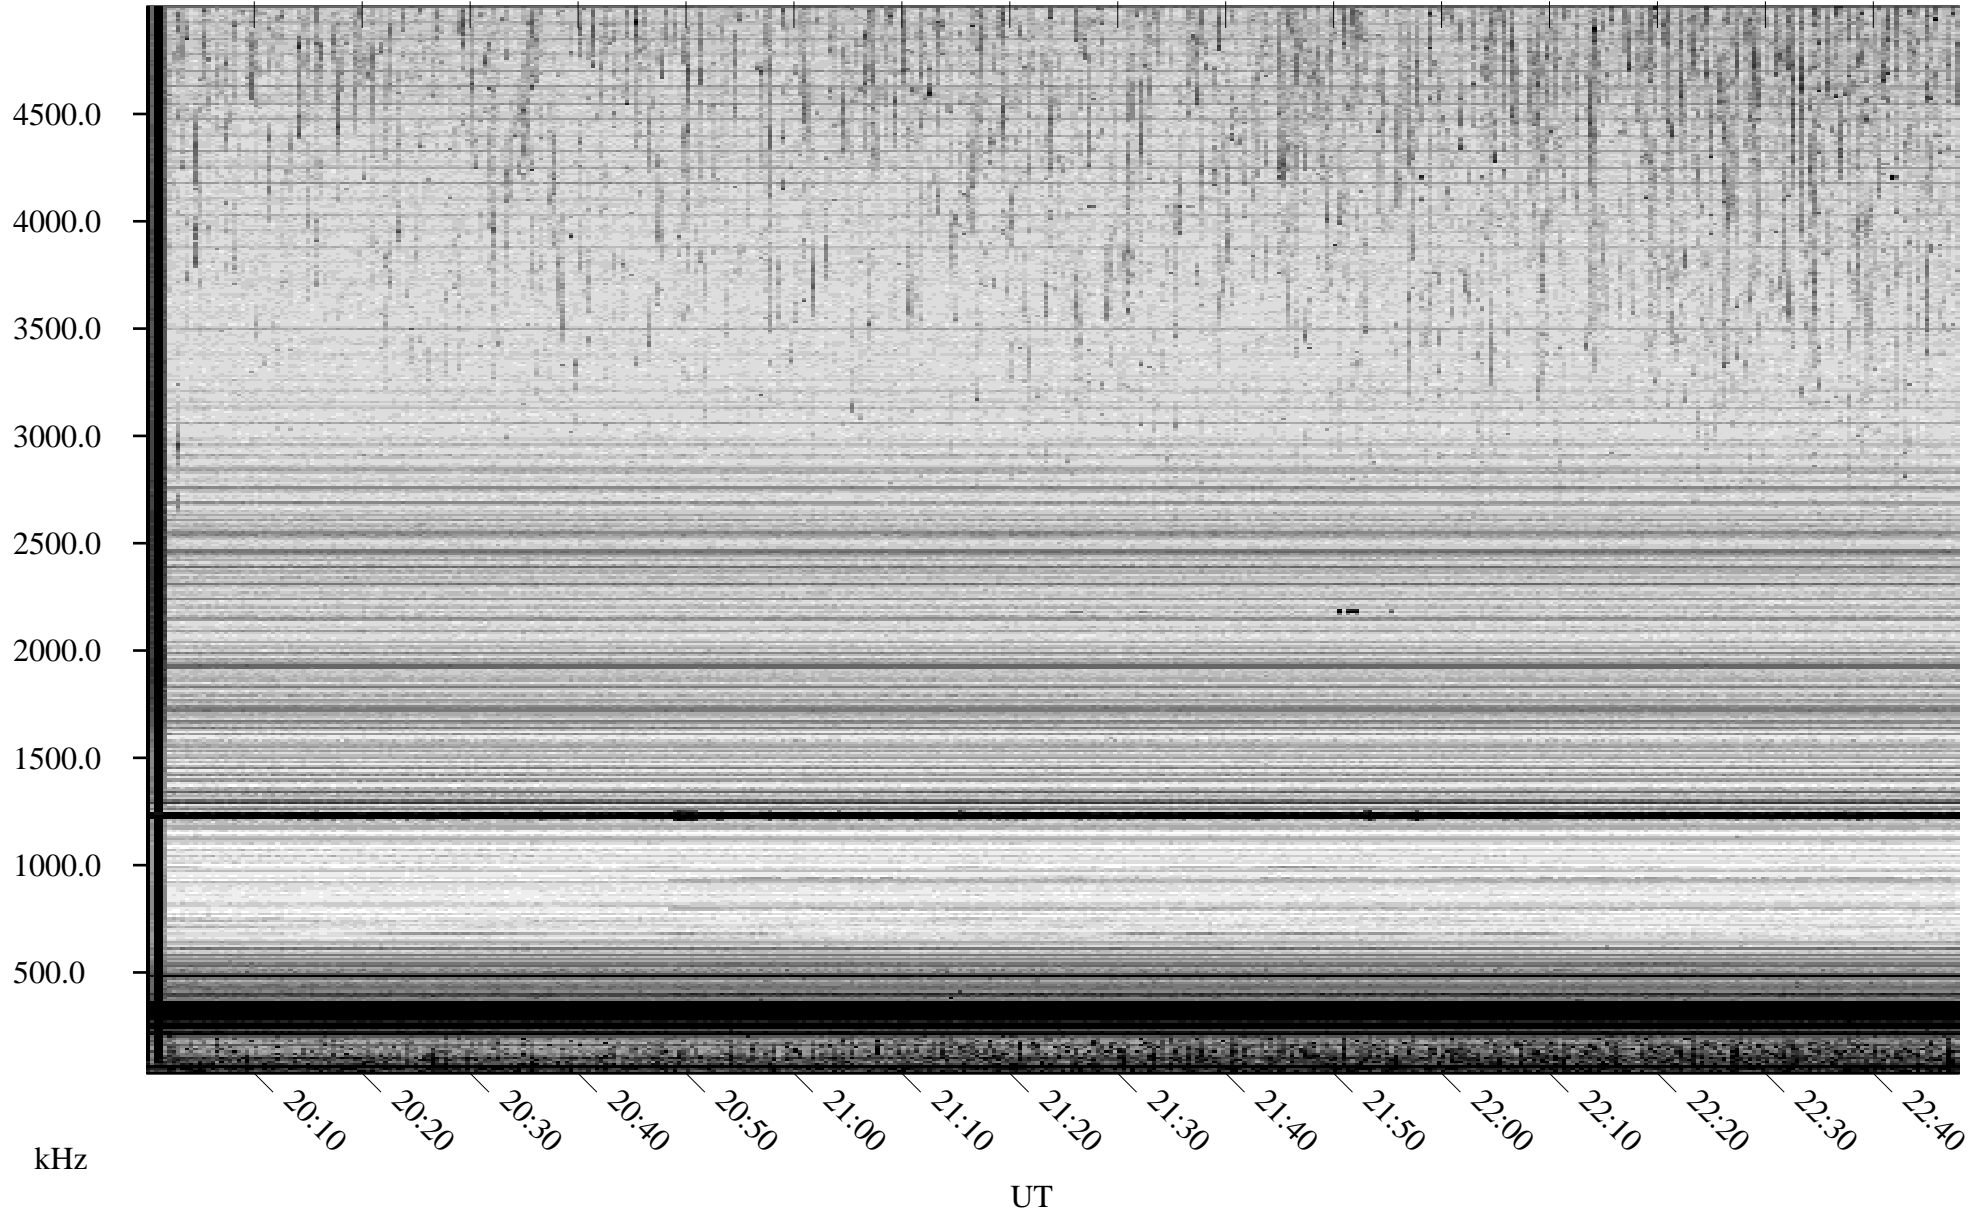

07/10/2008 Churchill, Manitoba

Linear Scale Black = 161 White = 15

ch08192l.r00SUm max_12

Page 1

07/10/2008 Churchill, Manitoba

Linear Scale Black = 161 White = 15

ch08192l.r00SUm max_12

Page 2

07/11/2008 Churchill, Manitoba

Linear Scale Black = 161 White = 15

ch08192l.r00SUm max_12

Page 3

07/11/2008 Churchill, Manitoba

Linear Scale Black = 161 White = 15

ch08192l.r00SUm max_12

Page 4

07/11/2008 Churchill, Manitoba

Linear Scale Black = 161 White = 15

ch08192l.r00SUm max_12

Page 5

07/11/2008 Churchill, Manitoba

Linear Scale Black = 161 White = 15

ch08192l.r00SUm max_12

Page 6

07/11/2008 Churchill, Manitoba

Linear Scale Black = 161 White = 15

ch08192l.r00SUm max_12

Page 7

07/11/2008 Churchill, Manitoba

Linear Scale Black = 161 White = 15

ch08192l.r00SUm max_12