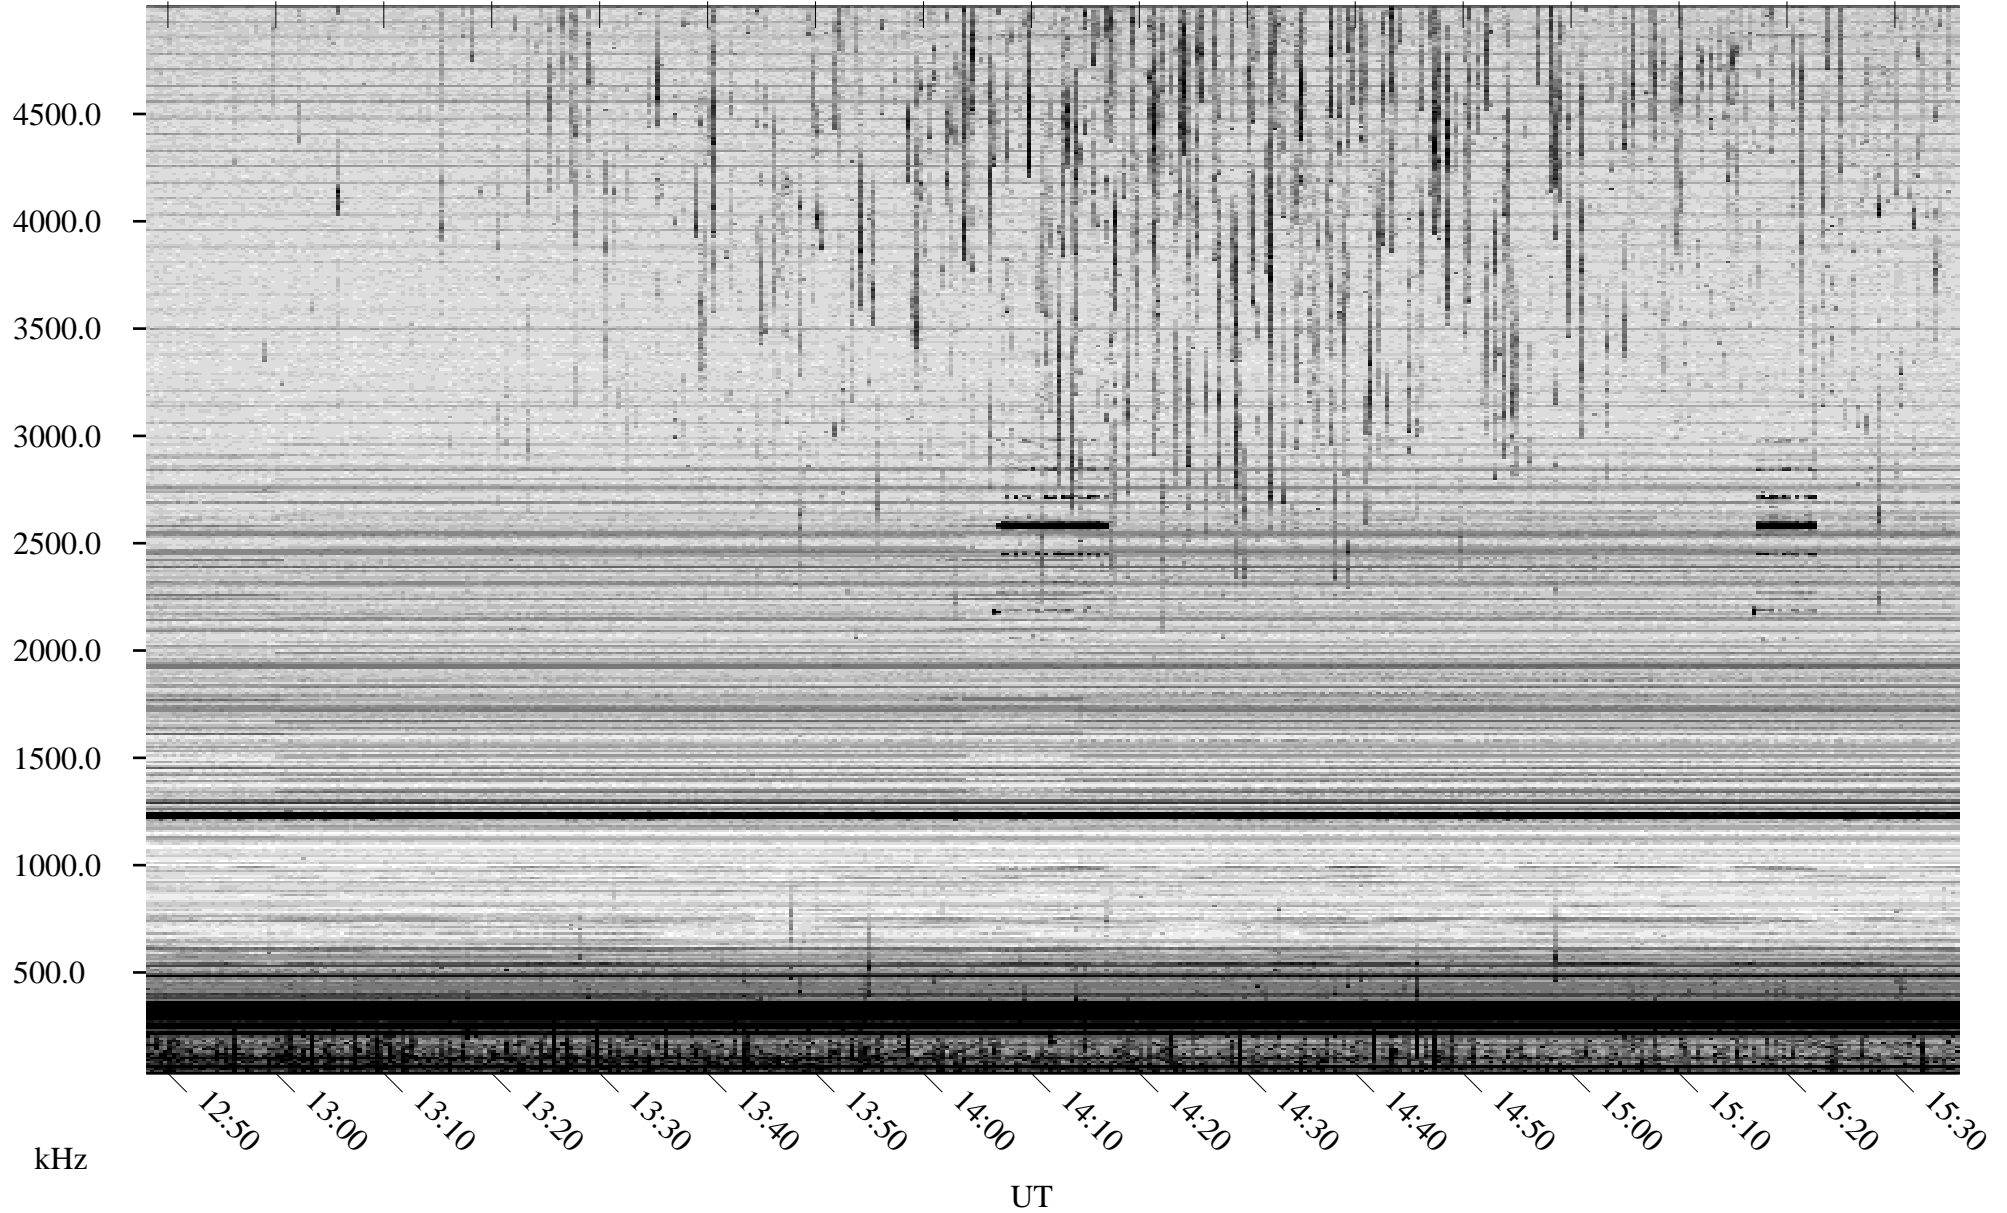

07/10/2008 Churchill, Manitoba

Linear Scale Black = 161 White = 15

ch08192l.r00SUm max_12

Page 1

07/10/2008 Churchill, Manitoba

Linear Scale Black = 161 White = 15

ch08192l.r00SUm max_12

Page 2

07/11/2008 Churchill, Manitoba

Linear Scale Black = 161 White = 15

ch08192l.r00SUm max_12

Page 3

07/11/2008 Churchill, Manitoba

Linear Scale Black = 161 White = 15

ch08192l.r00SUm max_12

Page 4

07/11/2008 Churchill, Manitoba

Linear Scale Black = 161 White = 15

ch08192l.r00SUm max_12

Page 5

07/11/2008 Churchill, Manitoba

Linear Scale Black = 161 White = 15

ch08192l.r00SUm max_12

Page 6

07/11/2008 Churchill, Manitoba

Linear Scale Black = 161 White = 15

ch08192l.r00SUm max_12

Page 7

07/11/2008 Churchill, Manitoba

Linear Scale Black = 161 White = 15

ch08192l.r00SUm max_12