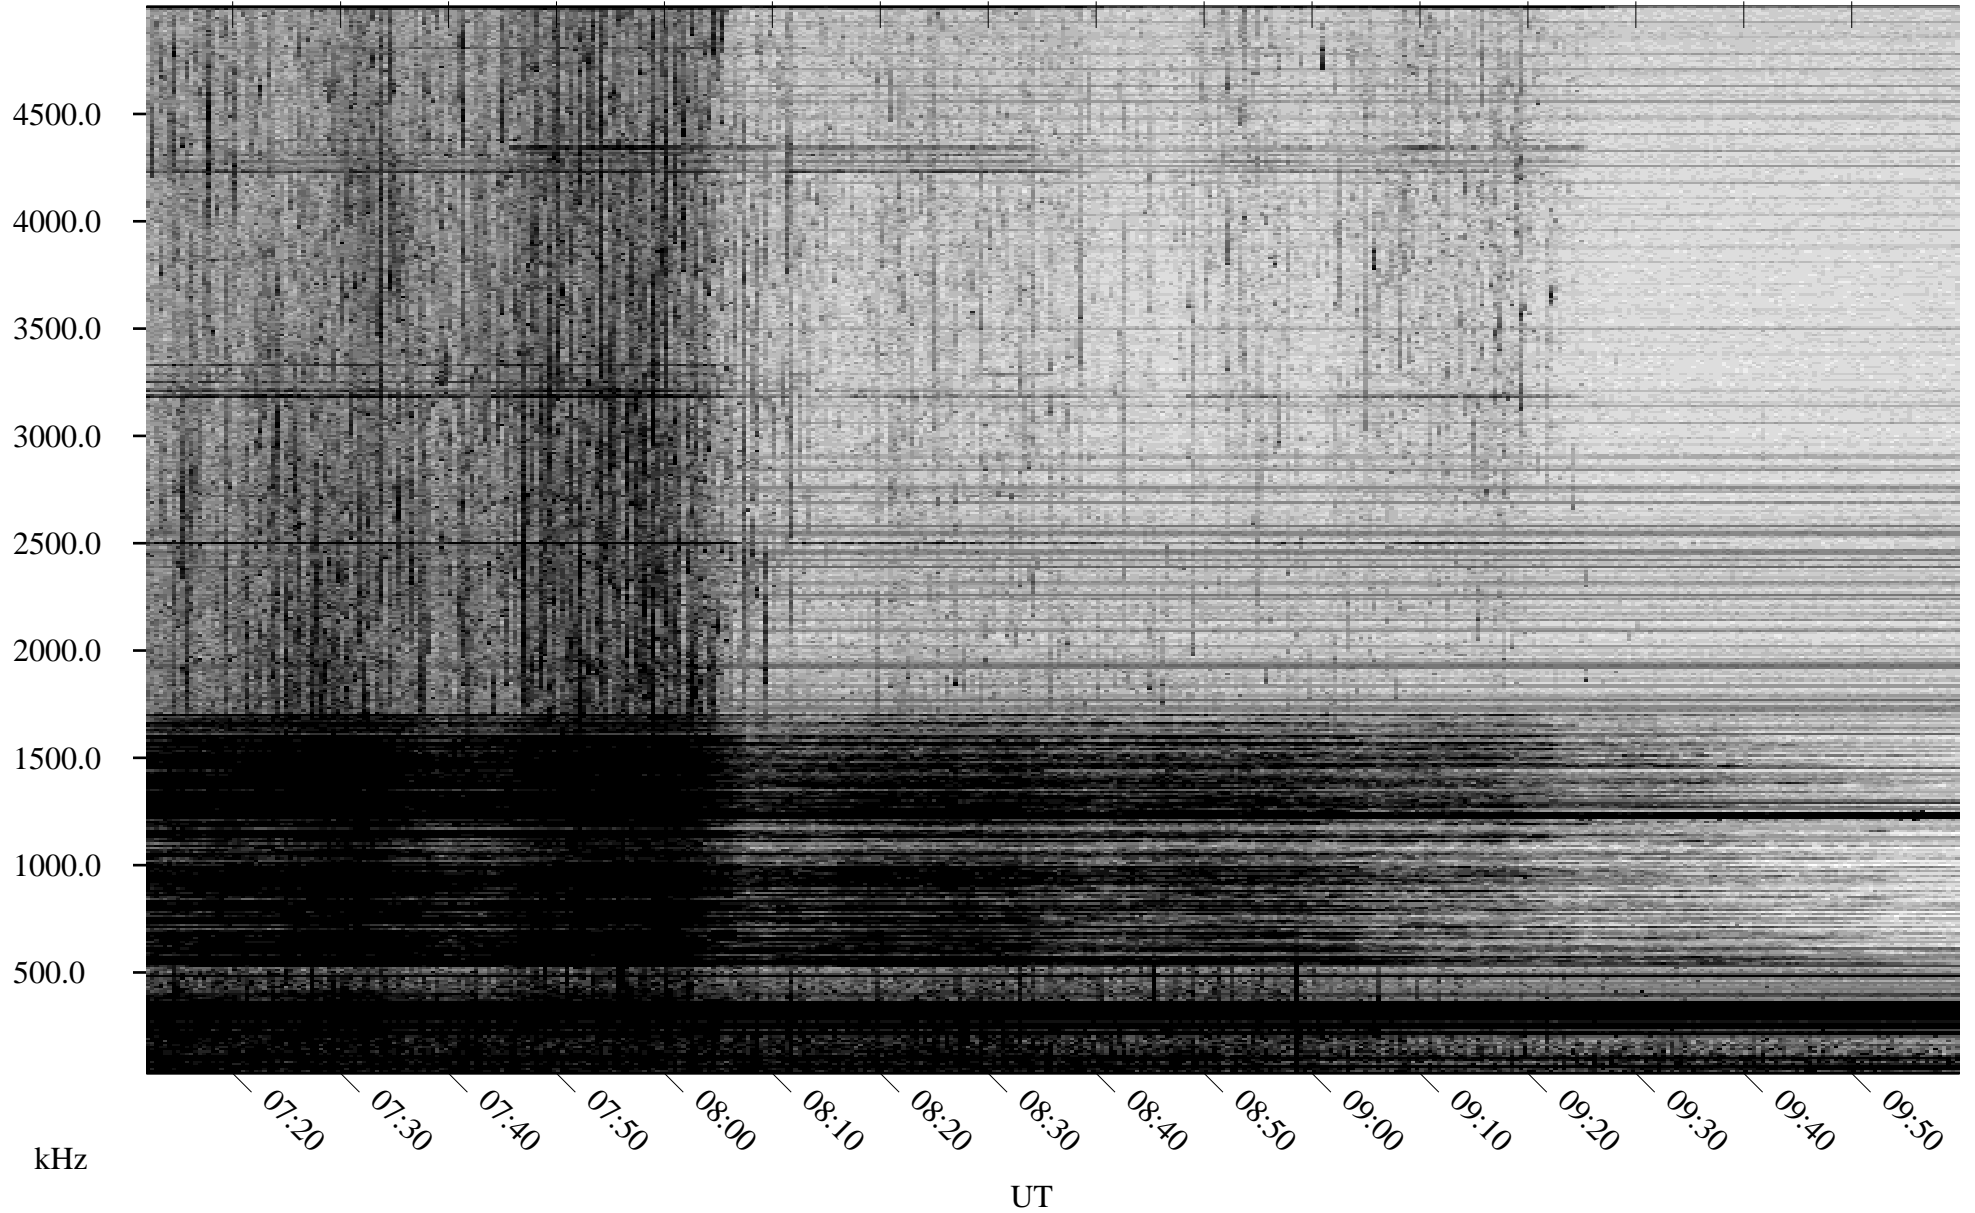

07/11/2008 Churchill, Manitoba

Linear Scale Black = 161 White = 15

ch08193l.r00SUm max_12

Page 1

07/11/2008 Churchill, Manitoba

Linear Scale Black = 161 White = 15

ch08193l.r00SUm max_12

Page 2

07/12/2008 Churchill, Manitoba

Linear Scale Black = 161 White = 15

ch08193l.r00SUm max_12

Page 3

07/12/2008 Churchill, Manitoba

Linear Scale Black = 161 White = 15

ch08193l.r00SUm max_12

Page 4

07/12/2008 Churchill, Manitoba

Linear Scale Black = 161 White = 15

ch08193l.r00SUm max_12

Page 5

07/12/2008 Churchill, Manitoba

Linear Scale Black = 161 White = 15

ch08193l.r00SUm max_12

Page 6

07/12/2008 Churchill, Manitoba

Linear Scale Black = 161 White = 15

ch08193l.r00SUm max_12

Page 7

07/12/2008 Churchill, Manitoba

Linear Scale Black = 161 White = 15

ch08193l.r00SUm max_12