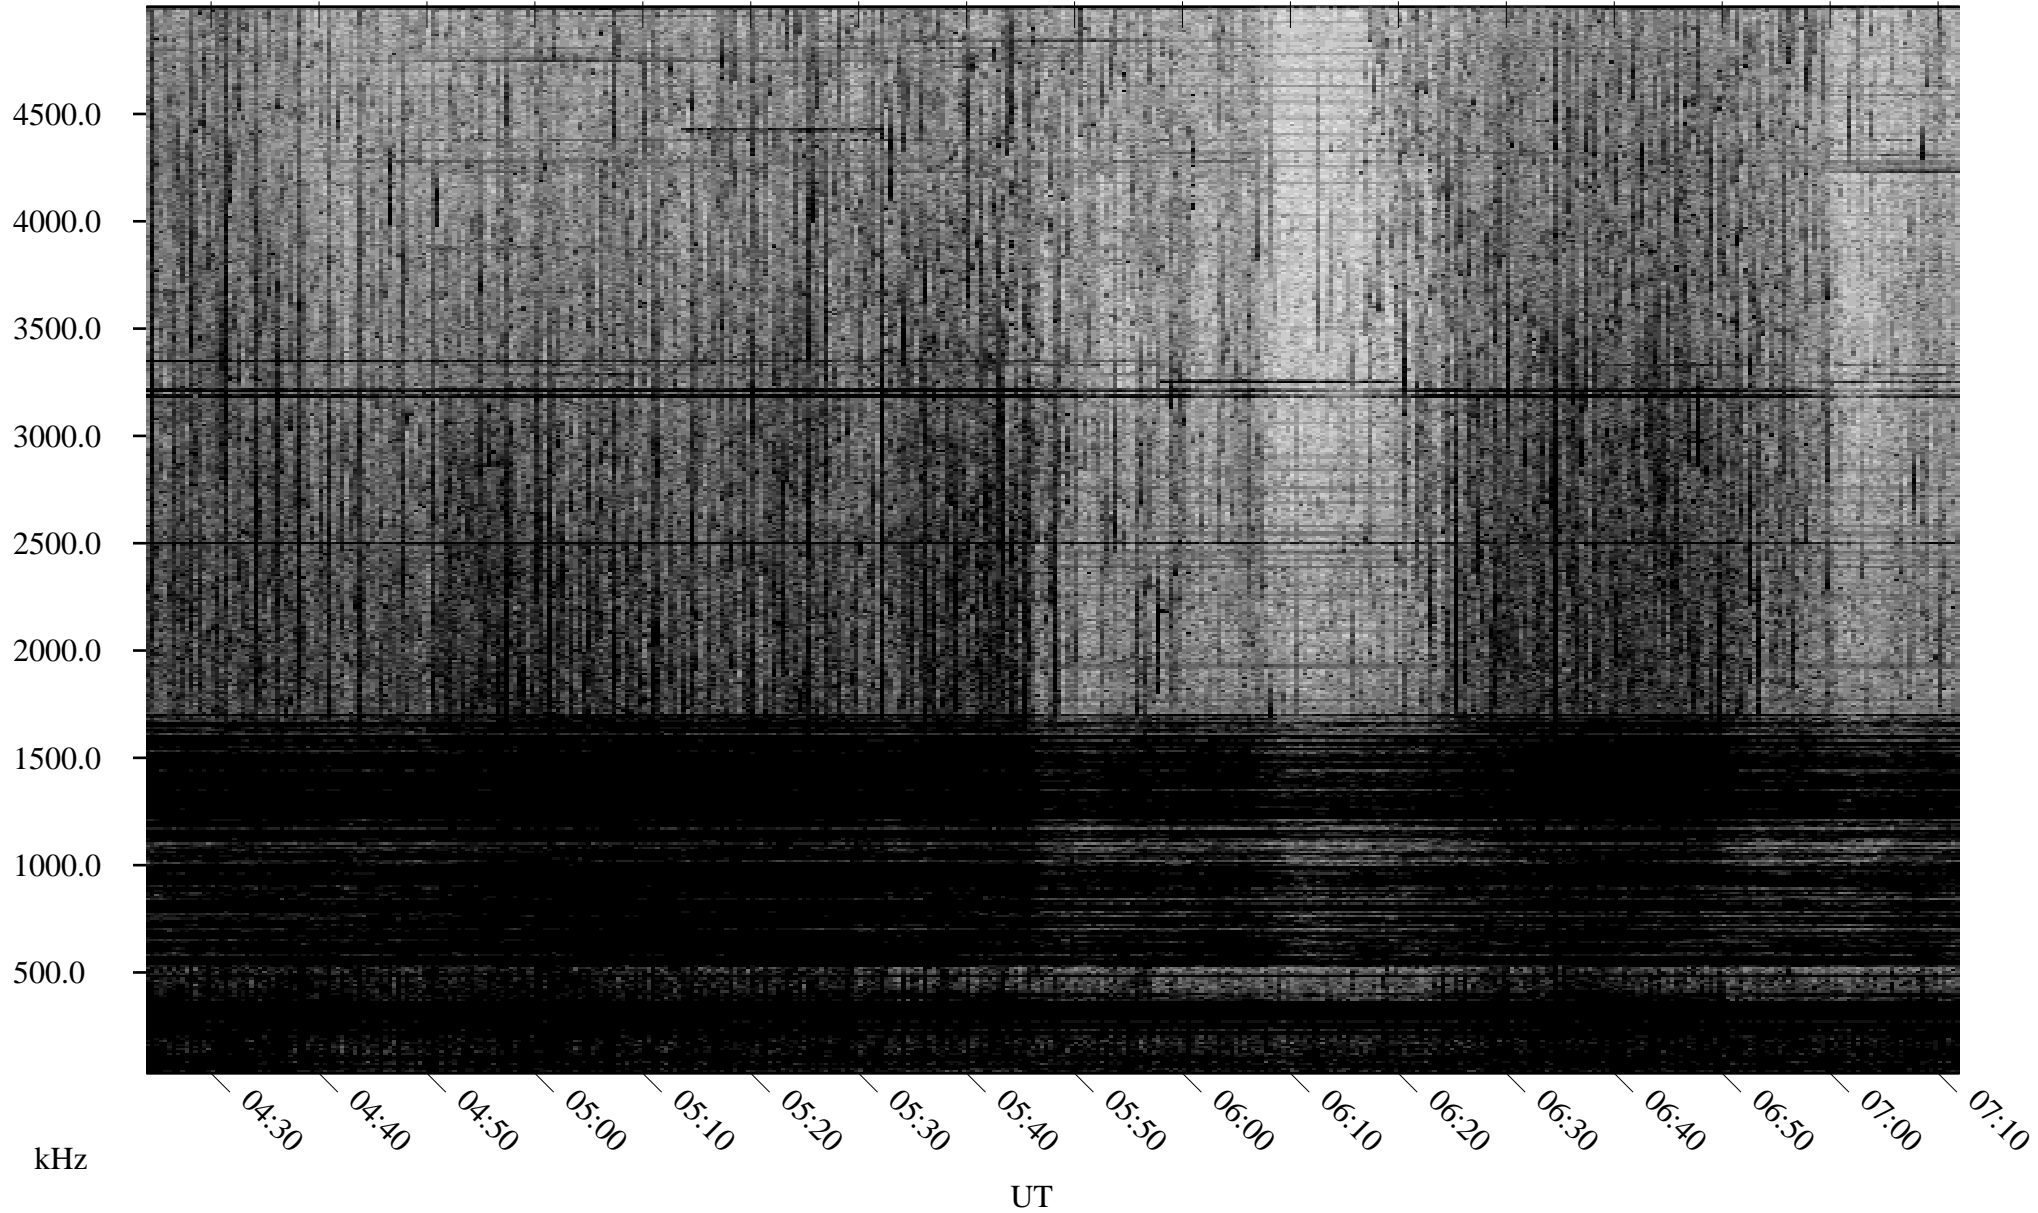

07/11/2008 Churchill, Manitoba

Linear Scale Black = 161 White = 15

ch08193l.r00SUm max_12

Page 1

07/11/2008 Churchill, Manitoba

Linear Scale Black = 161 White = 15

ch08193l.r00SUm max_12

Page 2

07/12/2008 Churchill, Manitoba

Linear Scale Black = 161 White = 15

ch08193l.r00SUm max_12

Page 3

07/12/2008 Churchill, Manitoba

Linear Scale Black = 161 White = 15

ch08193l.r00SUm max_12

Page 4

07/12/2008 Churchill, Manitoba

Linear Scale Black = 161 White = 15

ch08193l.r00SUm max_12

Page 5

07/12/2008 Churchill, Manitoba

Linear Scale Black = 161 White = 15

ch08193l.r00SUm max_12

Page 6

07/12/2008 Churchill, Manitoba

Linear Scale Black = 161 White = 15

ch08193l.r00SUm max_12

Page 7

07/12/2008 Churchill, Manitoba

Linear Scale Black = 161 White = 15

ch08193l.r00SUm max_12