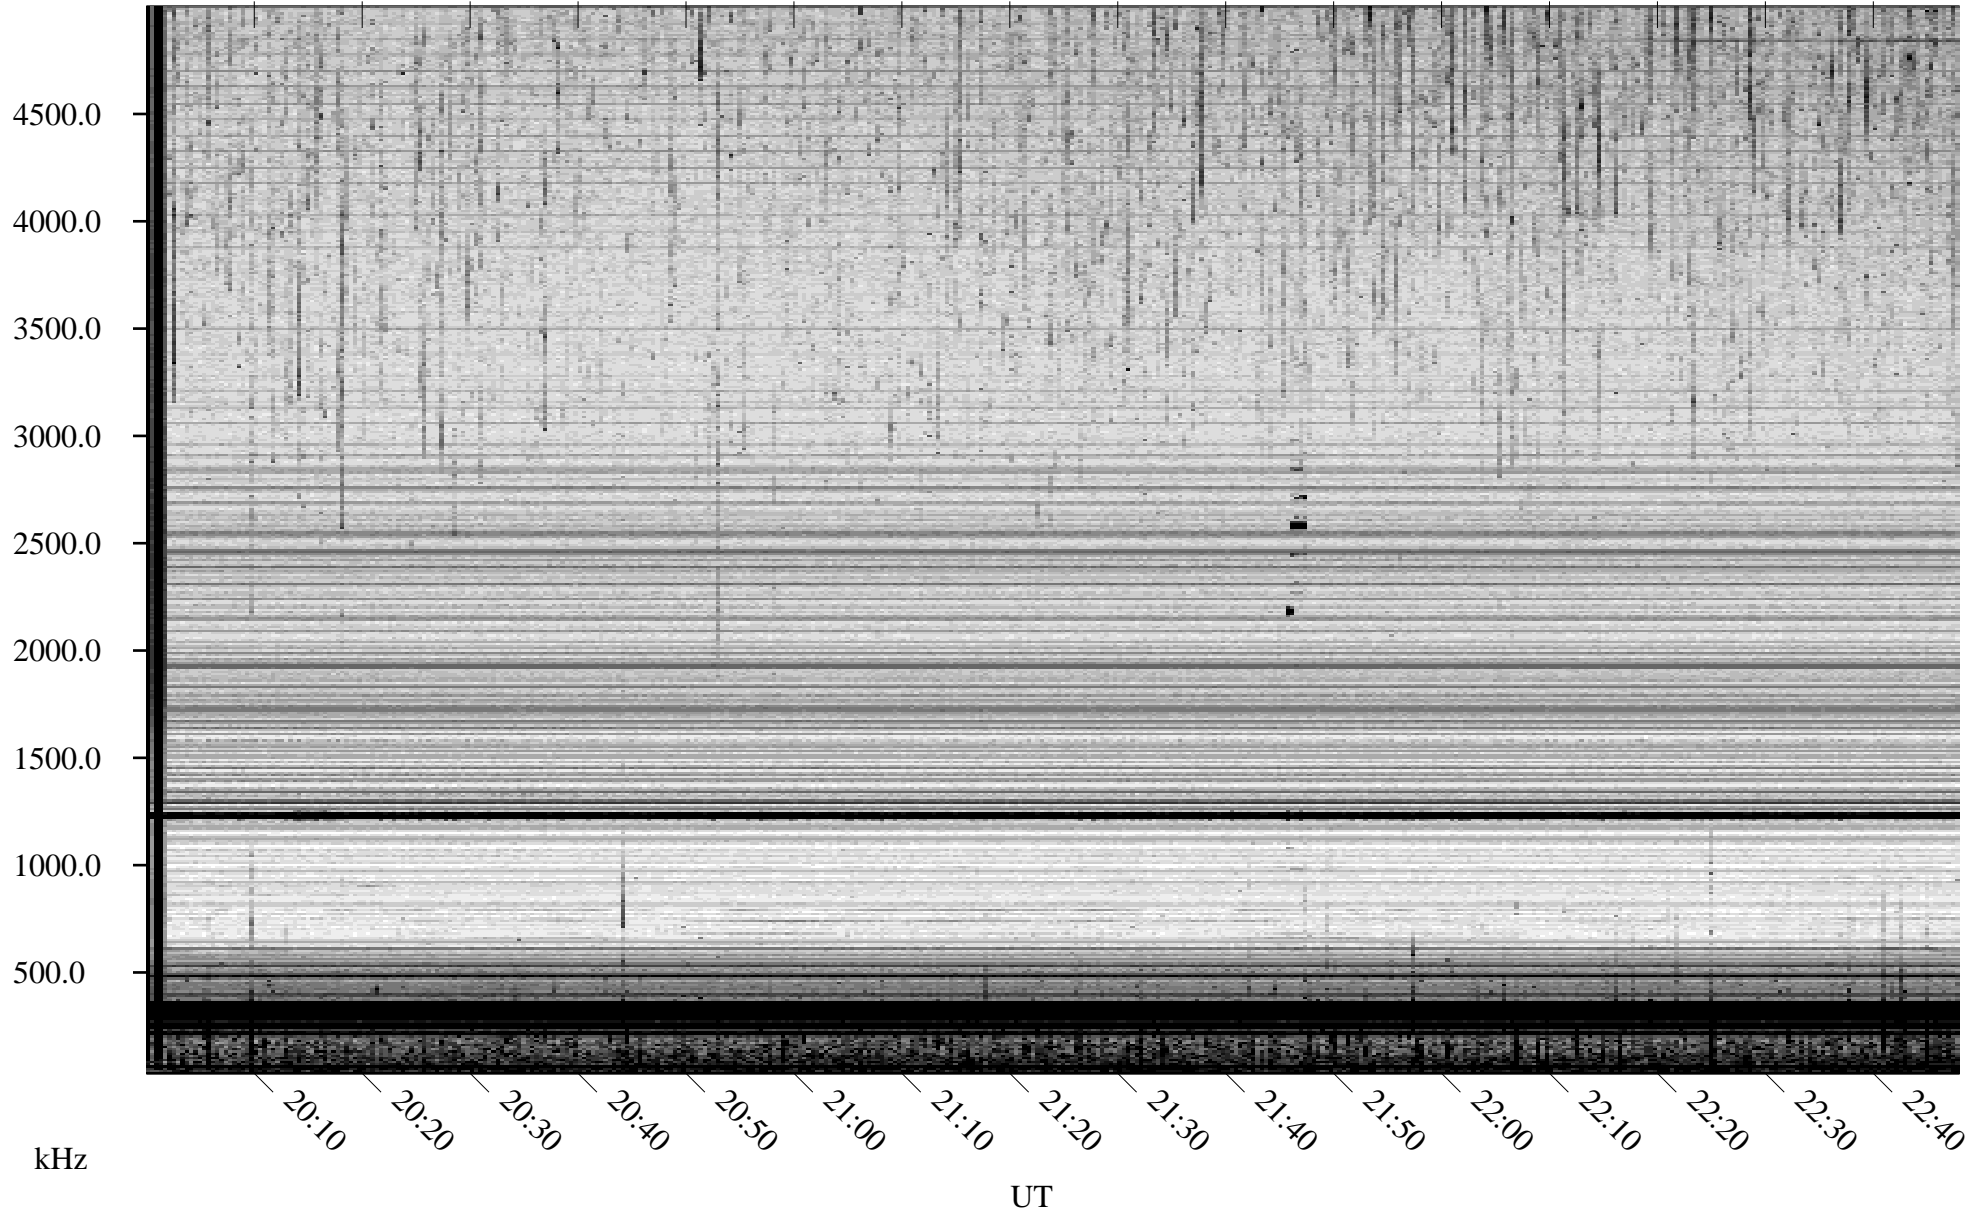

07/11/2008 Churchill, Manitoba

Linear Scale Black = 161 White = 15

ch08193l.r00SUm max_12

Page 1

07/11/2008 Churchill, Manitoba

Linear Scale Black = 161 White = 15

ch08193l.r00SUm max_12

Page 2

07/12/2008 Churchill, Manitoba

Linear Scale Black = 161 White = 15

ch08193l.r00SUm max_12

Page 3

07/12/2008 Churchill, Manitoba

Linear Scale Black = 161 White = 15

ch08193l.r00SUm max_12

Page 4

07/12/2008 Churchill, Manitoba

Linear Scale Black = 161 White = 15

ch08193l.r00SUm max_12

Page 5

07/12/2008 Churchill, Manitoba

Linear Scale Black = 161 White = 15

ch08193l.r00SUm max_12

Page 6

07/12/2008 Churchill, Manitoba

Linear Scale Black = 161 White = 15

ch08193l.r00SUm max_12

Page 7

07/12/2008 Churchill, Manitoba

Linear Scale Black = 161 White = 15

ch08193l.r00SUm max_12