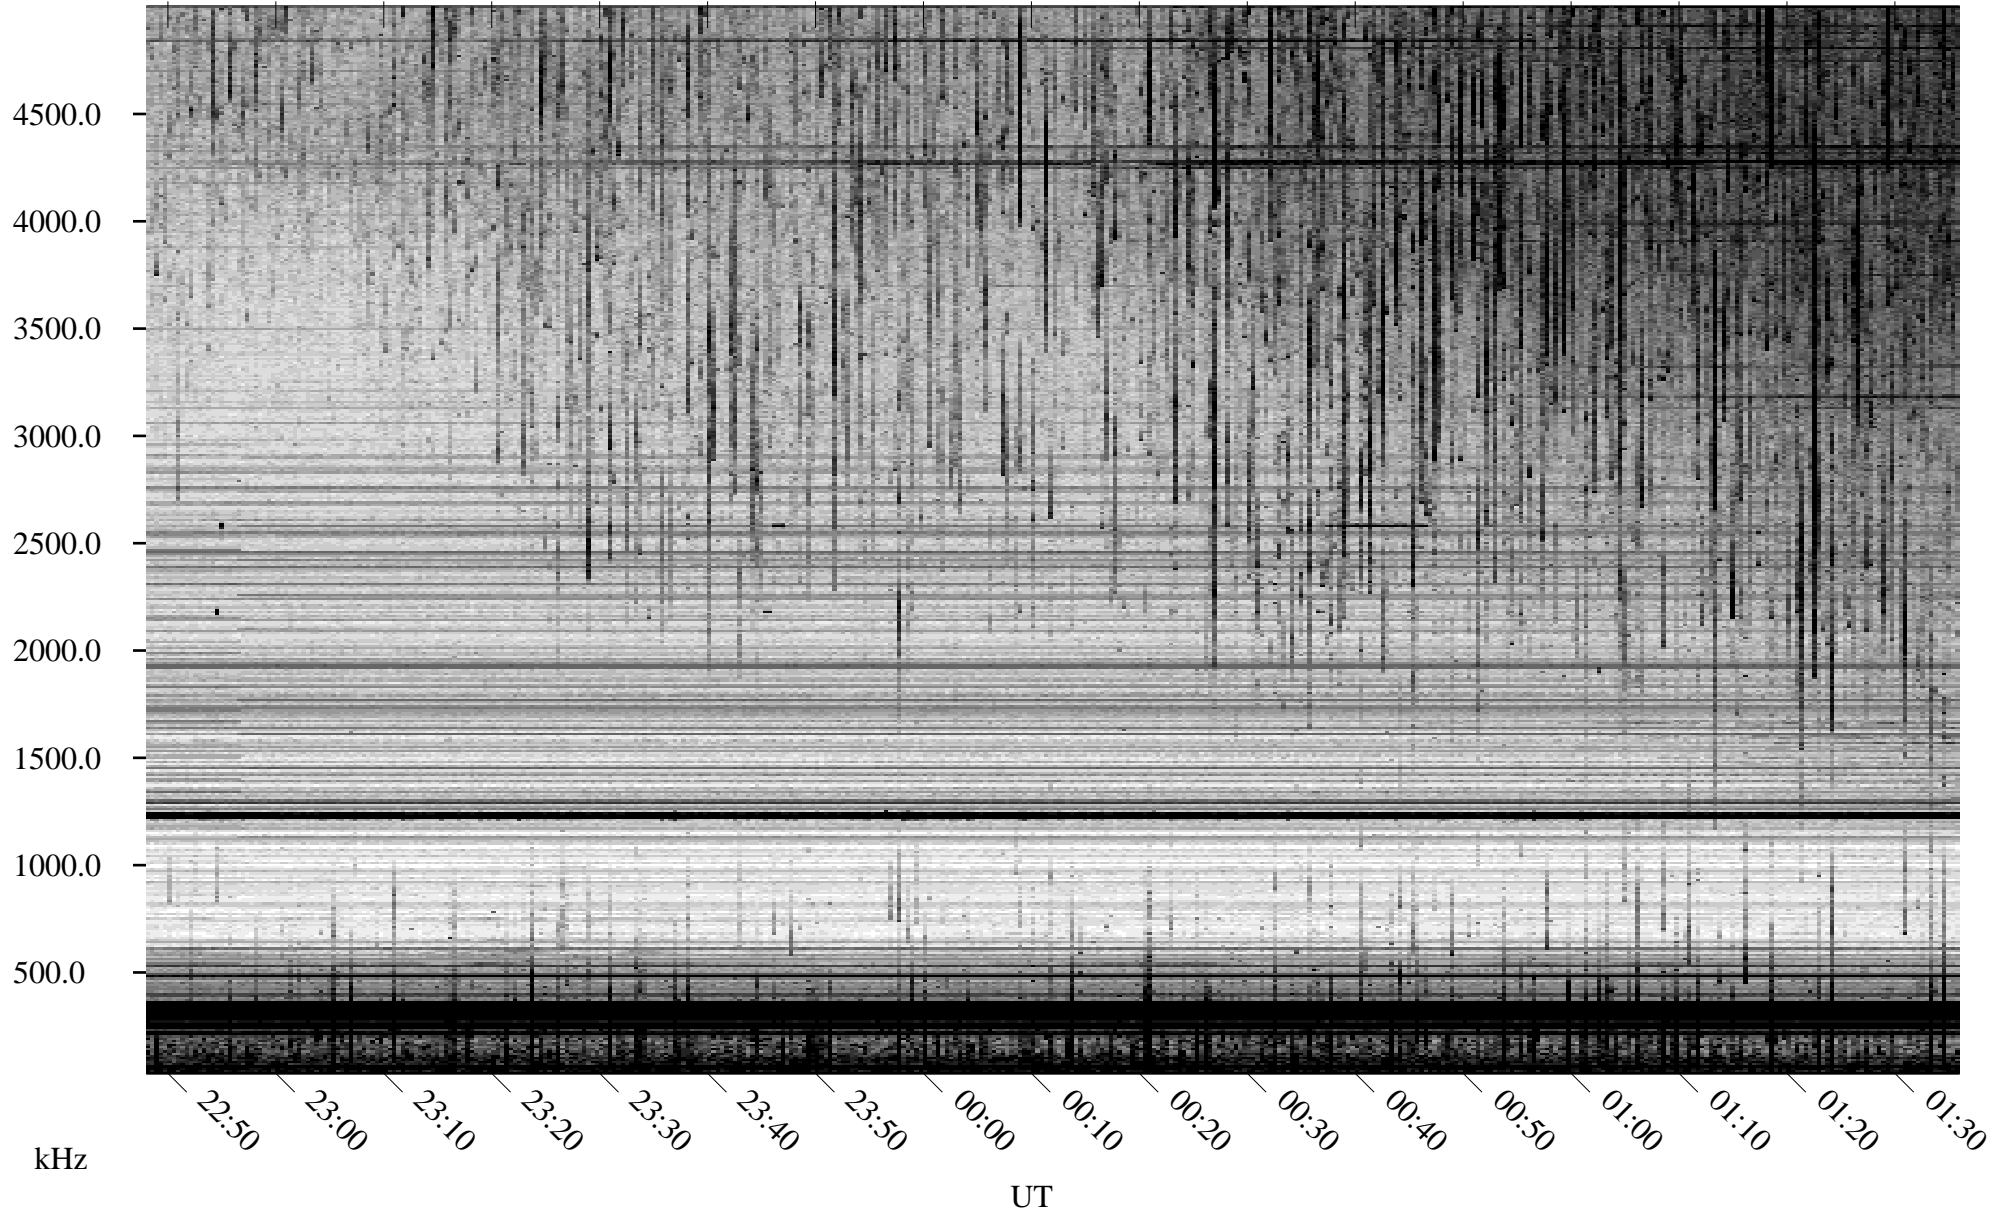

07/11/2008 Churchill, Manitoba

Linear Scale Black = 161 White = 15

ch08193l.r00SUm max_12

Page 1

07/11/2008 Churchill, Manitoba

Linear Scale Black = 161 White = 15

ch08193l.r00SUm max_12

Page 2

07/12/2008 Churchill, Manitoba

Linear Scale Black = 161 White = 15

ch08193l.r00SUm max_12

Page 3

07/12/2008 Churchill, Manitoba

Linear Scale Black = 161 White = 15

ch08193l.r00SUm max_12

Page 4

07/12/2008 Churchill, Manitoba

Linear Scale Black = 161 White = 15

ch08193l.r00SUm max_12

Page 5

07/12/2008 Churchill, Manitoba

Linear Scale Black = 161 White = 15

ch08193l.r00SUm max_12

Page 6

07/12/2008 Churchill, Manitoba

Linear Scale Black = 161 White = 15

ch08193l.r00SUm max_12

Page 7

07/12/2008 Churchill, Manitoba

Linear Scale Black = 161 White = 15

ch08193l.r00SUm max_12