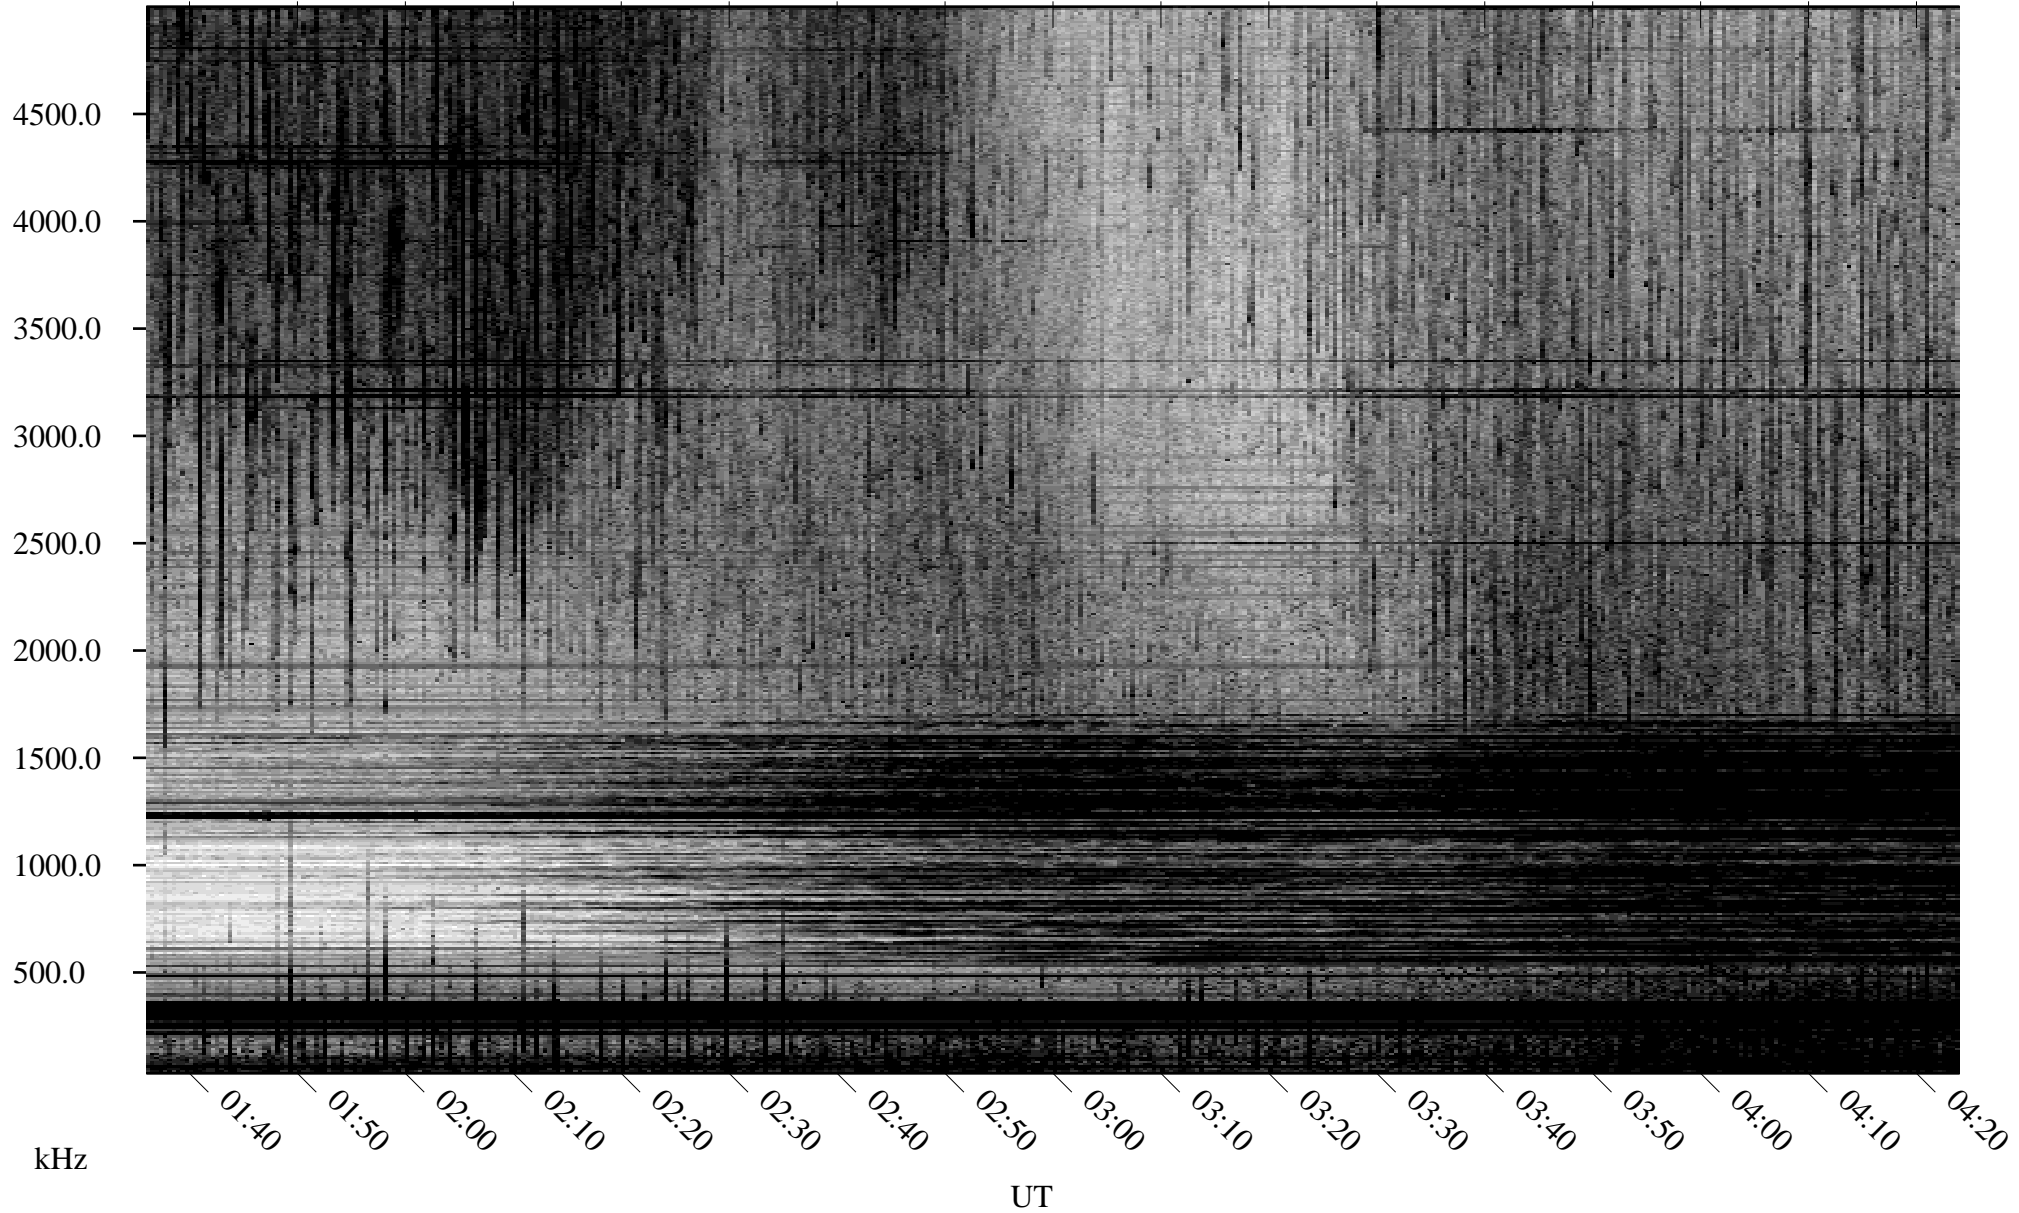

07/11/2008 Churchill, Manitoba

Linear Scale Black = 161 White = 15

ch08193l.r00SUm max_12

Page 1

07/11/2008 Churchill, Manitoba

Linear Scale Black = 161 White = 15

ch08193l.r00SUm max_12

Page 2

07/12/2008 Churchill, Manitoba

Linear Scale Black = 161 White = 15

ch08193l.r00SUm max_12

Page 3

07/12/2008 Churchill, Manitoba

Linear Scale Black = 161 White = 15

ch08193l.r00SUm max_12

Page 4

07/12/2008 Churchill, Manitoba

Linear Scale Black = 161 White = 15

ch08193l.r00SUm max_12

Page 5

07/12/2008 Churchill, Manitoba

Linear Scale Black = 161 White = 15

ch08193l.r00SUm max_12

Page 6

07/12/2008 Churchill, Manitoba

Linear Scale Black = 161 White = 15

ch08193l.r00SUm max_12

Page 7

07/12/2008 Churchill, Manitoba

Linear Scale Black = 161 White = 15

ch08193l.r00SUm max_12