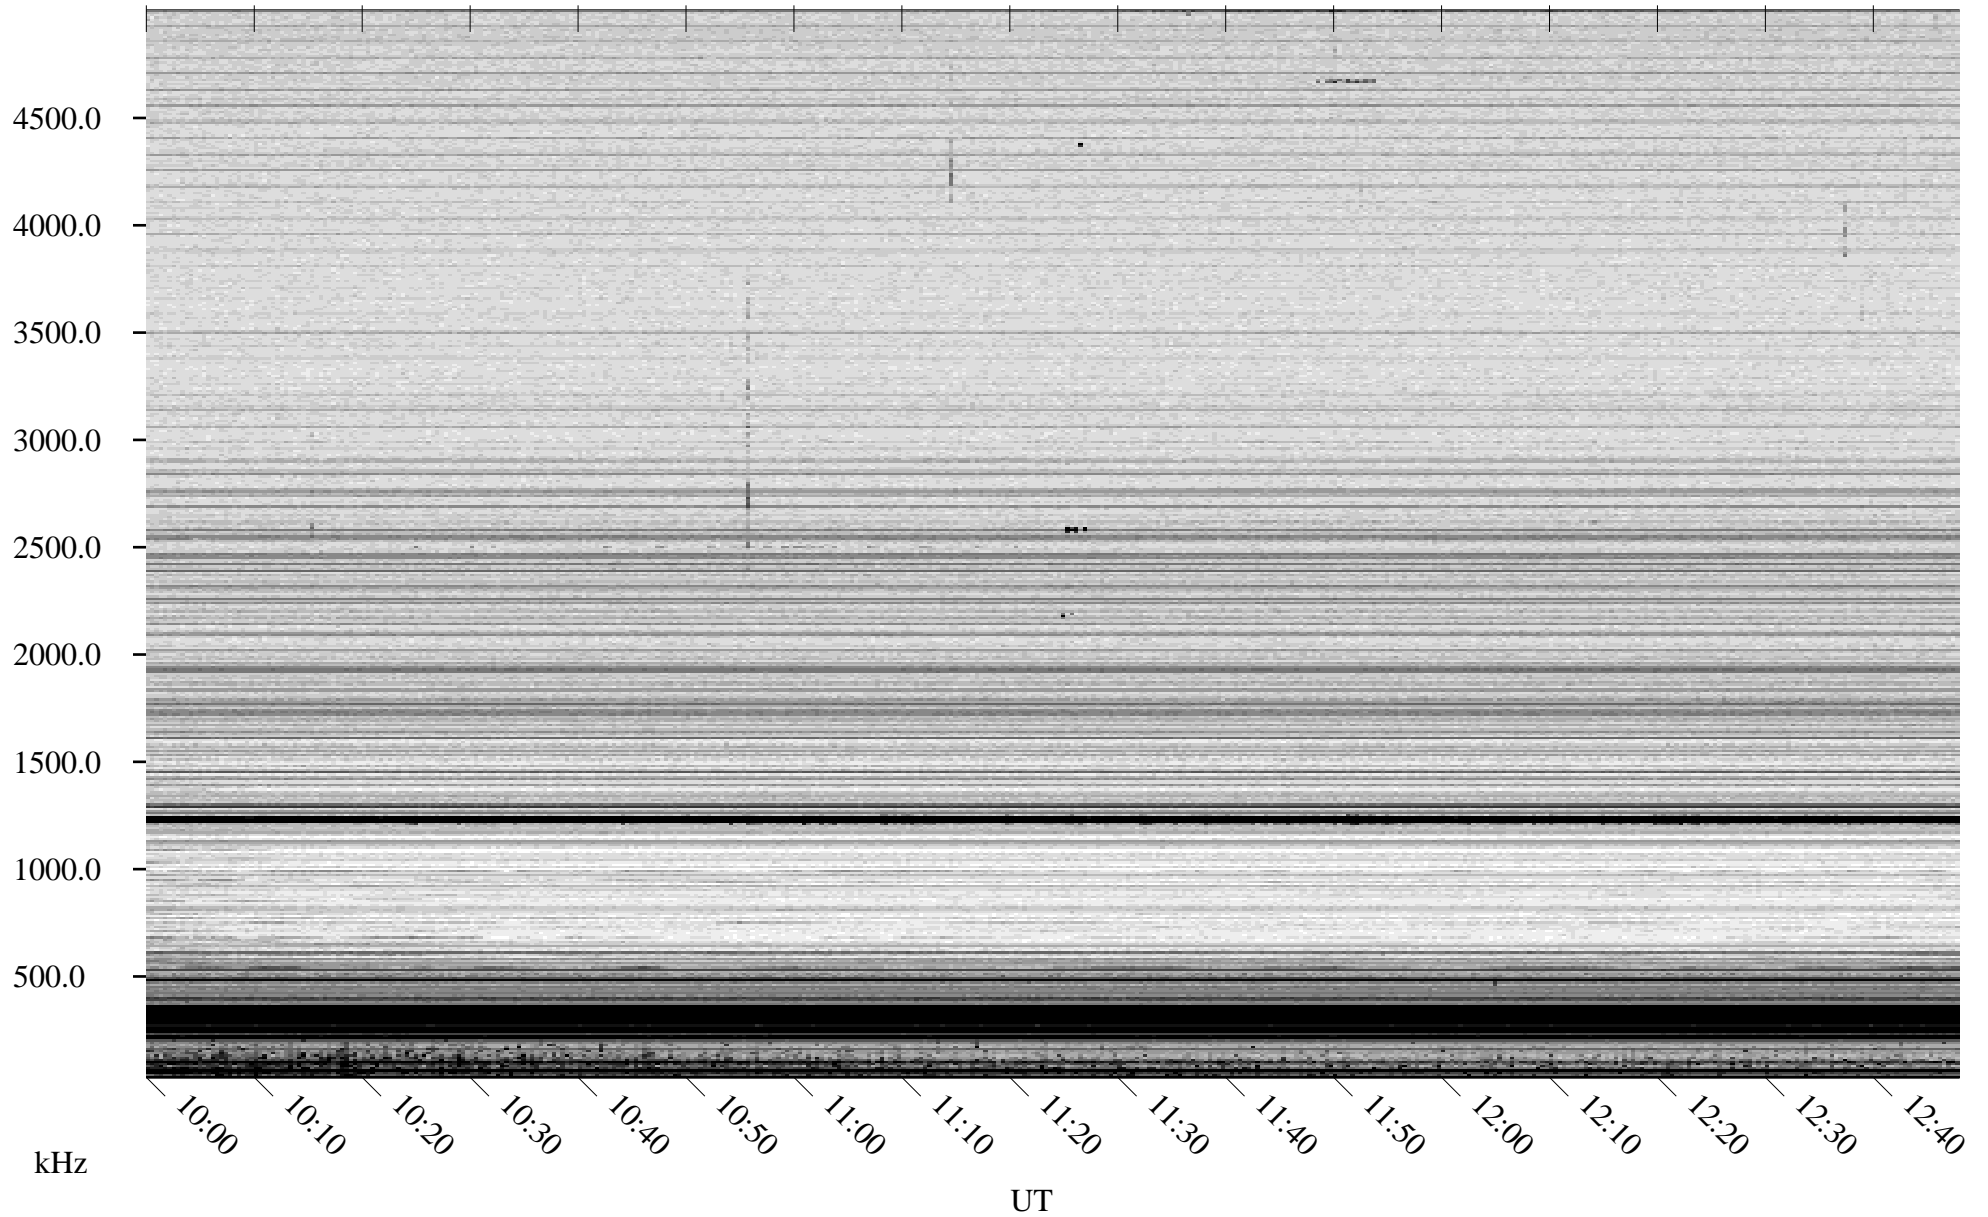

07/11/2008 Churchill, Manitoba

Linear Scale Black = 161 White = 15

ch08193l.r00SUm max_12

Page 1

07/11/2008 Churchill, Manitoba

Linear Scale Black = 161 White = 15

ch08193l.r00SUm max_12

Page 2

07/12/2008 Churchill, Manitoba

Linear Scale Black = 161 White = 15

ch08193l.r00SUm max_12

Page 3

07/12/2008 Churchill, Manitoba

Linear Scale Black = 161 White = 15

ch08193l.r00SUm max_12

Page 4

07/12/2008 Churchill, Manitoba

Linear Scale Black = 161 White = 15

ch08193l.r00SUm max_12

Page 5

07/12/2008 Churchill, Manitoba

Linear Scale Black = 161 White = 15

ch08193l.r00SUm max_12

Page 6

07/12/2008 Churchill, Manitoba

Linear Scale Black = 161 White = 15

ch08193l.r00SUm max_12

Page 7

07/12/2008 Churchill, Manitoba

Linear Scale Black = 161 White = 15

ch08193l.r00SUm max_12