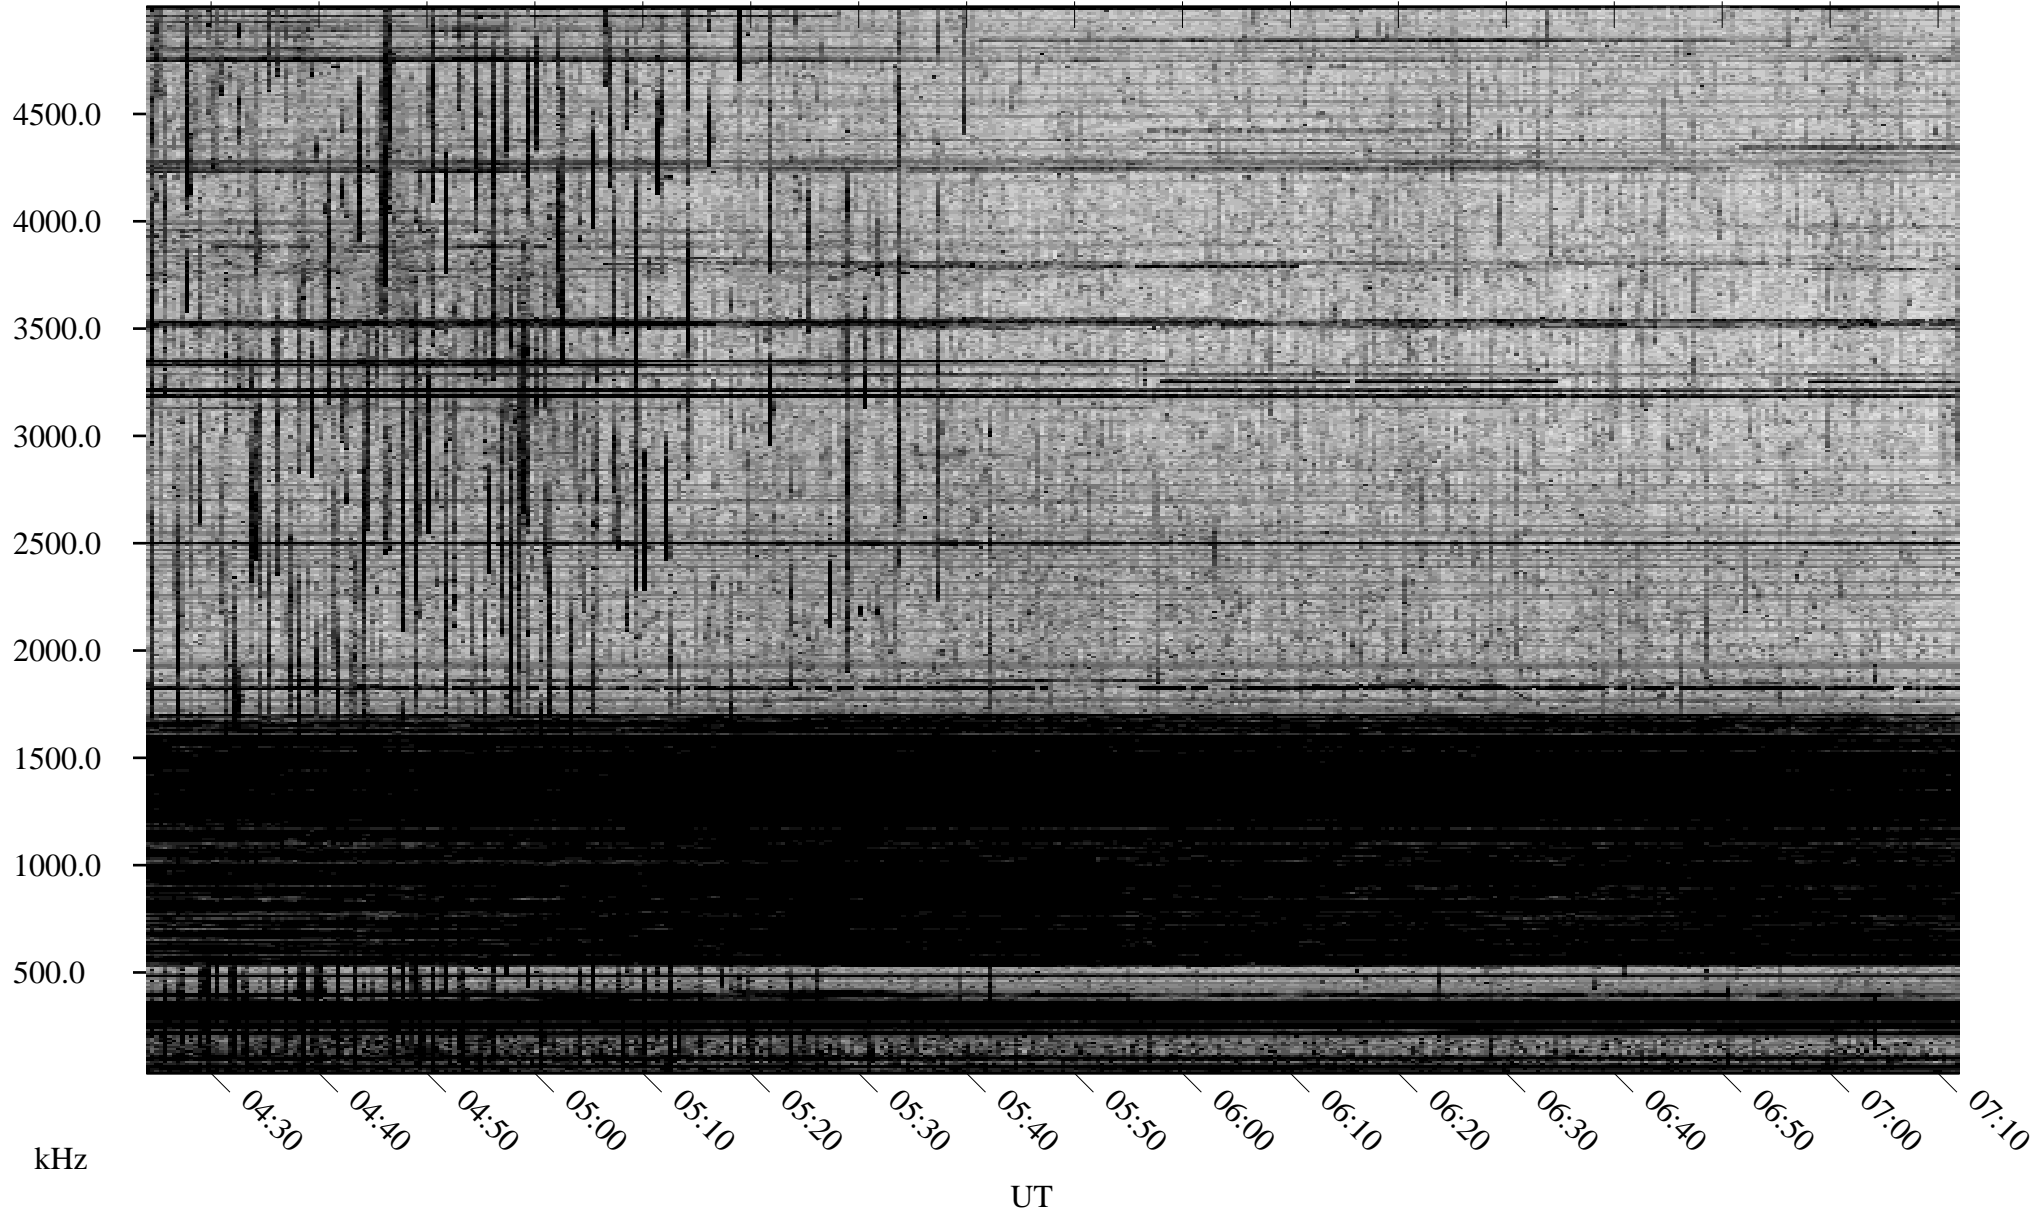

07/12/2008 Churchill, Manitoba

Linear Scale Black = 161 White = 15

ch08194l.r00SUm max_12

07/12/2008 Churchill, Manitoba

Linear Scale Black = 161 White = 15

ch08194l.r00SUm max_12

Page 2

07/13/2008 Churchill, Manitoba

Linear Scale Black = 161 White = 15

ch08194l.r00SUm max_12

Page 3

07/13/2008 Churchill, Manitoba

Linear Scale Black = 161 White = 15

ch08194l.r00SUm max_12

Page 4

07/13/2008 Churchill, Manitoba

Linear Scale Black = 161 White = 15

ch08194l.r00SUm max_12

Page 5

07/13/2008 Churchill, Manitoba

Linear Scale Black = 161 White = 15

ch08194l.r00SUm max_12

Page 6

07/13/2008 Churchill, Manitoba

Linear Scale Black = 161 White = 15

ch08194l.r00SUm max_12

Page 7

07/13/2008 Churchill, Manitoba

Linear Scale Black = 161 White = 15

ch08194l.r00SUm max_12