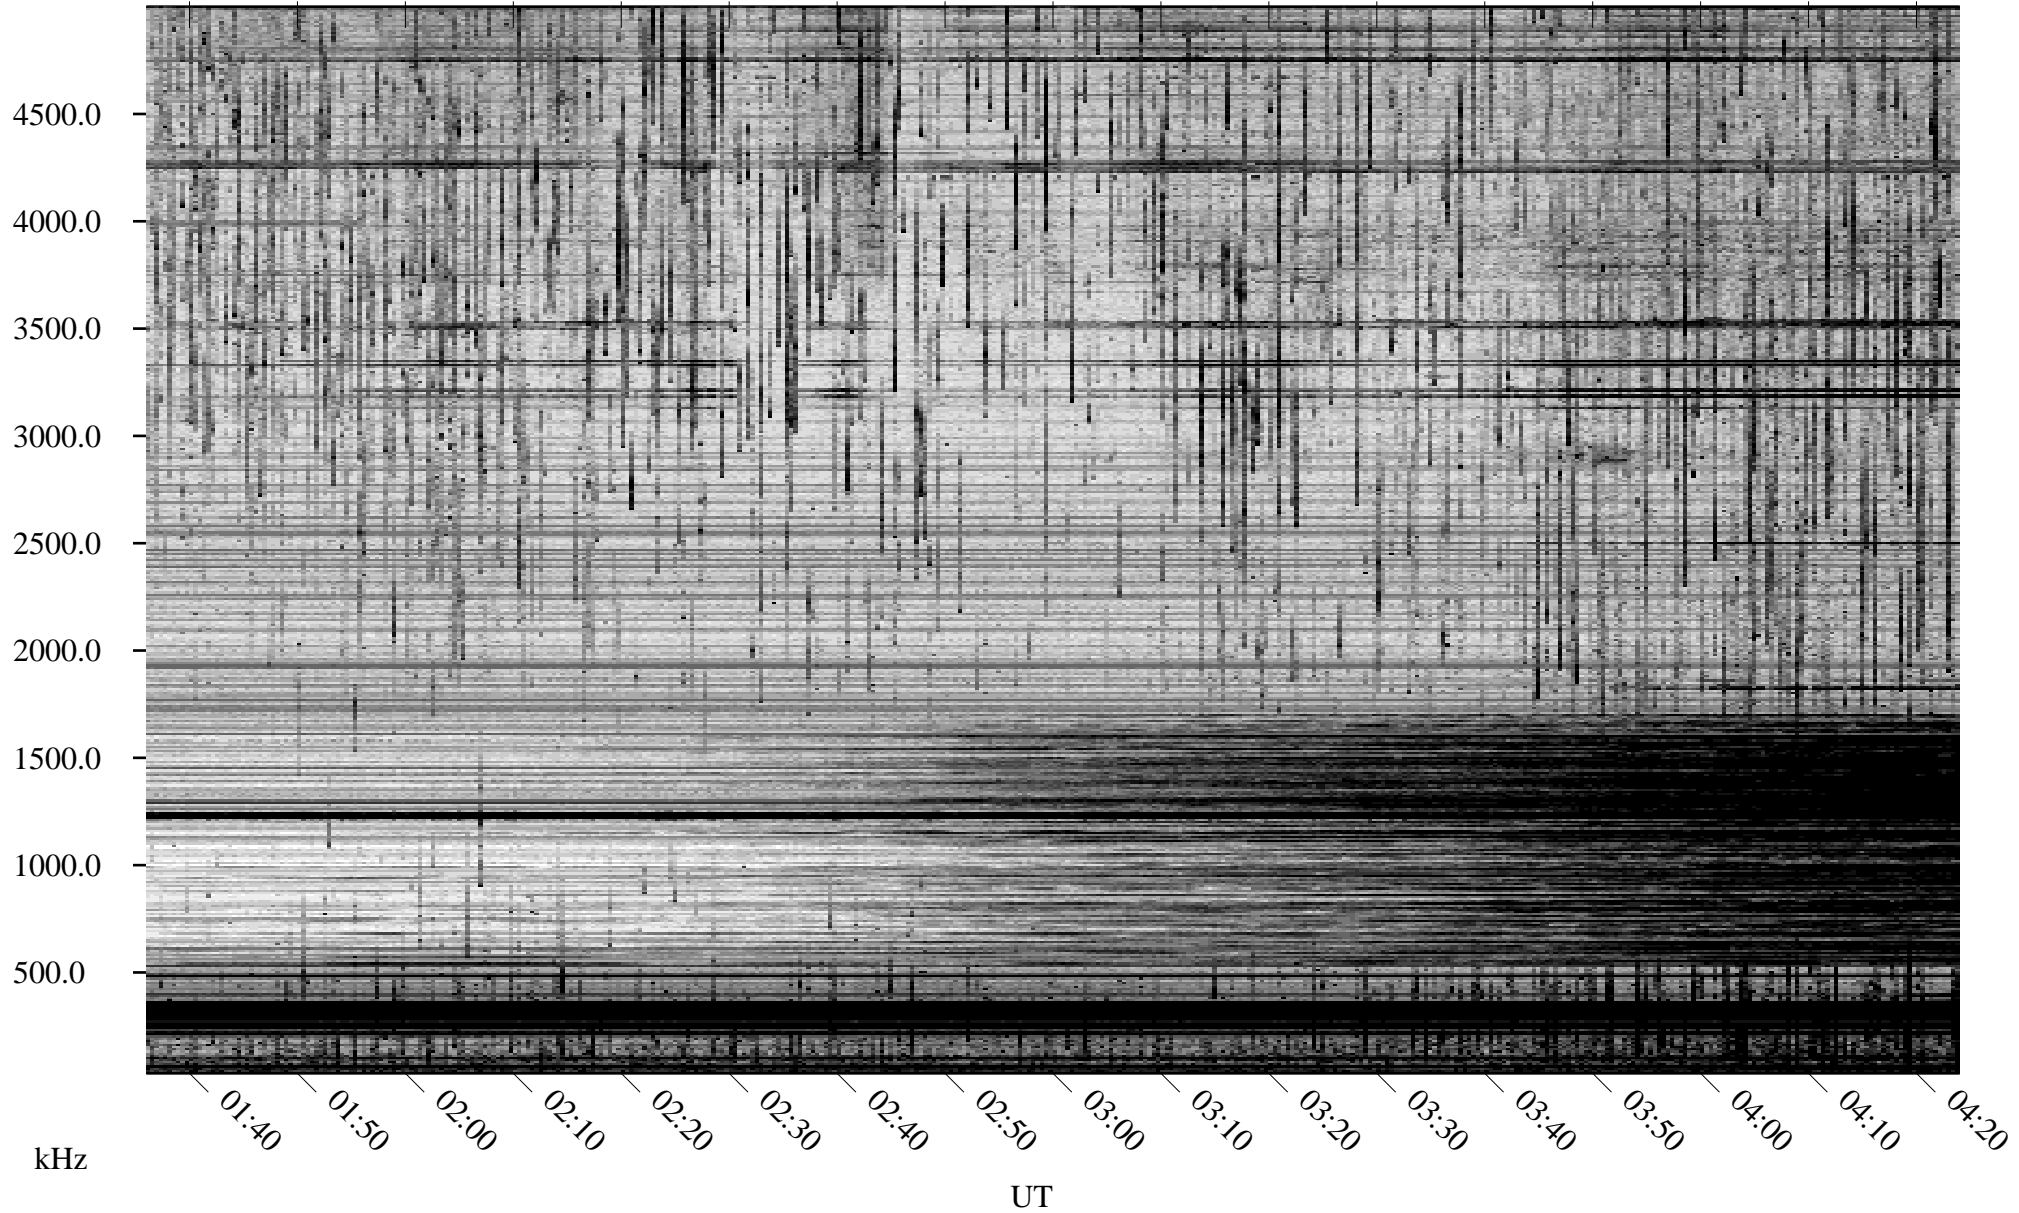

07/12/2008 Churchill, Manitoba

Linear Scale Black = 161 White = 15

ch08194l.r00SUm max_12

07/12/2008 Churchill, Manitoba

Linear Scale Black = 161 White = 15

ch08194l.r00SUm max_12

Page 2

07/13/2008 Churchill, Manitoba

Linear Scale Black = 161 White = 15

ch08194l.r00SUm max_12

Page 3

07/13/2008 Churchill, Manitoba

Linear Scale Black = 161 White = 15

ch08194l.r00SUm max_12

Page 4

07/13/2008 Churchill, Manitoba

Linear Scale Black = 161 White = 15

ch08194l.r00SUm max_12

Page 5

07/13/2008 Churchill, Manitoba

Linear Scale Black = 161 White = 15

ch08194l.r00SUm max_12

Page 6

07/13/2008 Churchill, Manitoba

Linear Scale Black = 161 White = 15

ch08194l.r00SUm max_12

Page 7

07/13/2008 Churchill, Manitoba

Linear Scale Black = 161 White = 15

ch08194l.r00SUm max_12