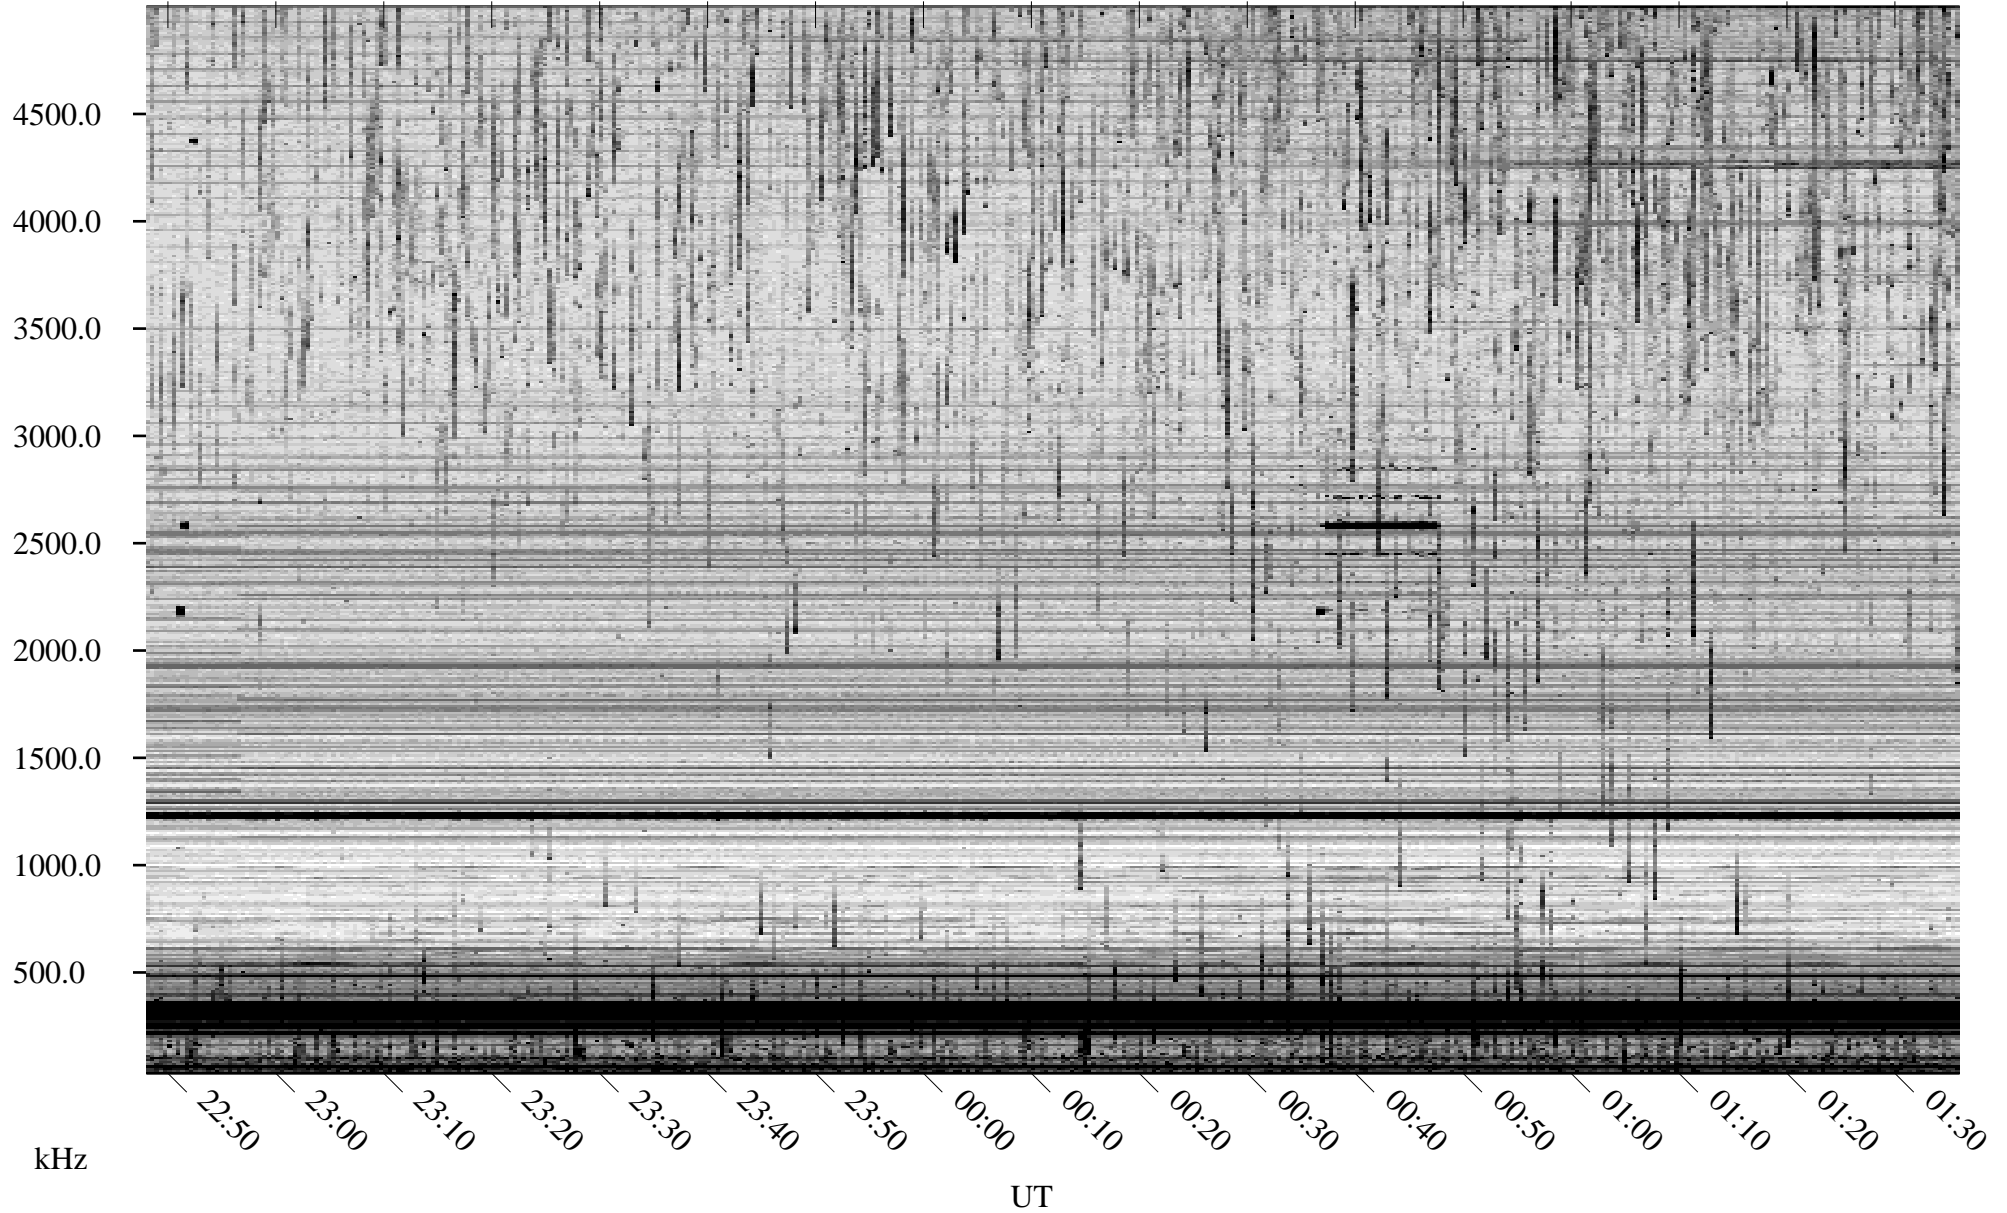

07/12/2008 Churchill, Manitoba

Linear Scale Black = 161 White = 15

ch08194l.r00SUm max_12

07/12/2008 Churchill, Manitoba

Linear Scale Black = 161 White = 15

ch08194l.r00SUm max_12

Page 2

07/13/2008 Churchill, Manitoba

Linear Scale Black = 161 White = 15

ch08194l.r00SUm max_12

Page 3

07/13/2008 Churchill, Manitoba

Linear Scale Black = 161 White = 15

ch08194l.r00SUm max_12

Page 4

07/13/2008 Churchill, Manitoba

Linear Scale Black = 161 White = 15

ch08194l.r00SUm max_12

Page 5

07/13/2008 Churchill, Manitoba

Linear Scale Black = 161 White = 15

ch08194l.r00SUm max_12

Page 6

07/13/2008 Churchill, Manitoba

Linear Scale Black = 161 White = 15

ch08194l.r00SUm max_12

Page 7

07/13/2008 Churchill, Manitoba

Linear Scale Black = 161 White = 15

ch08194l.r00SUm max_12