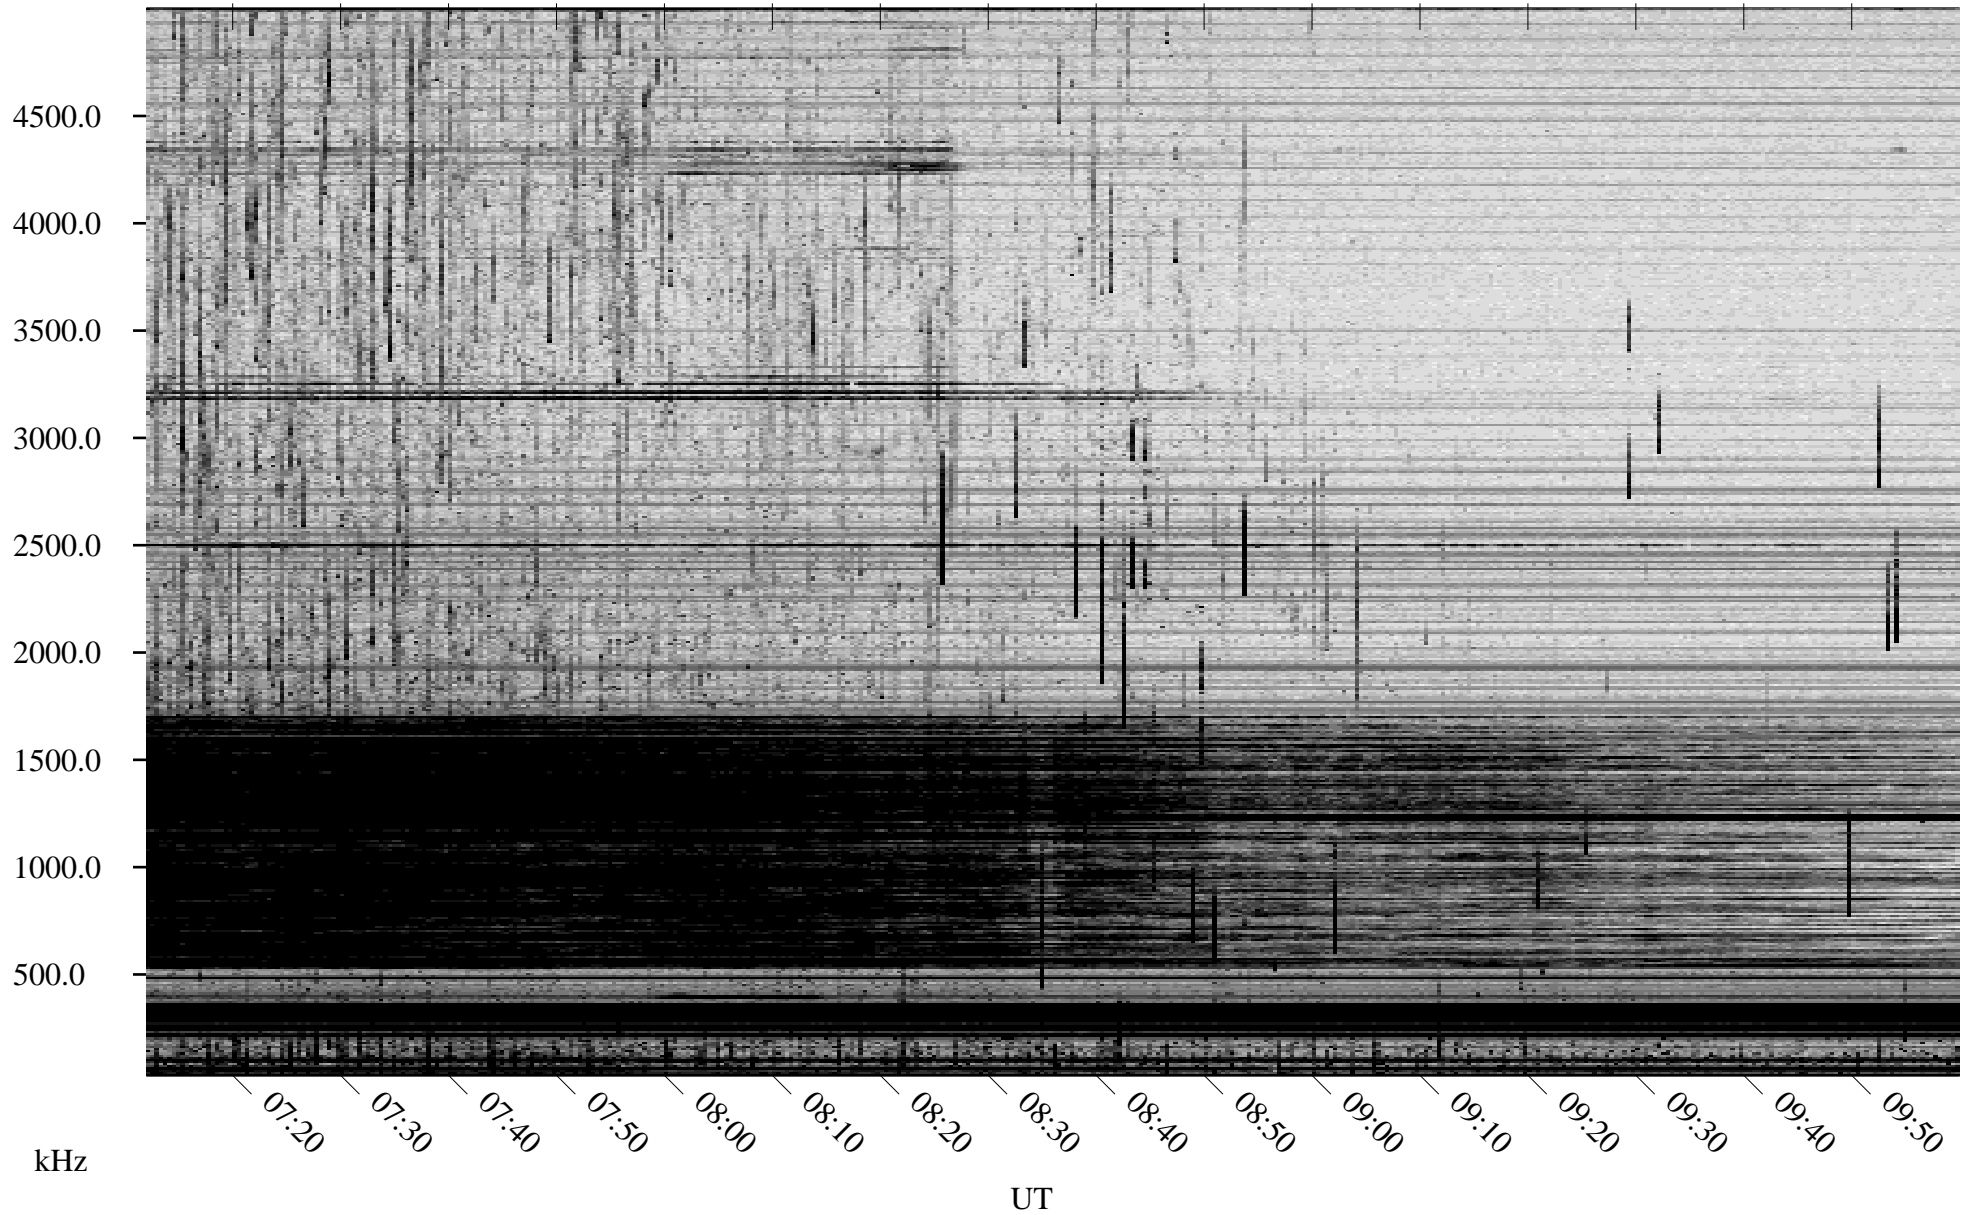

07/13/2008 Churchill, Manitoba

Linear Scale Black = 161 White = 15

ch08195l.r00SUm max_12

Page 1

07/13/2008 Churchill, Manitoba

Linear Scale Black = 161 White = 15

ch08195l.r00SUm max_12

Page 2

07/14/2008 Churchill, Manitoba

Linear Scale Black = 161 White = 15

ch08195l.r00SUm max_12

Page 3

07/14/2008 Churchill, Manitoba

Linear Scale Black = 161 White = 15

ch08195l.r00SUm max_12

Page 4

07/14/2008 Churchill, Manitoba

Linear Scale Black = 161 White = 15

ch08195l.r00SUm max_12

07/14/2008 Churchill, Manitoba

Linear Scale Black = 161 White = 15

ch081951.r00SUm max_12

Page 6

07/14/2008 Churchill, Manitoba

Linear Scale Black = 161 White = 15

ch08195l.r00SUm max_12

Page 7

07/14/2008 Churchill, Manitoba

Linear Scale Black = 161 White = 15

ch08195l.r00SUm max_12