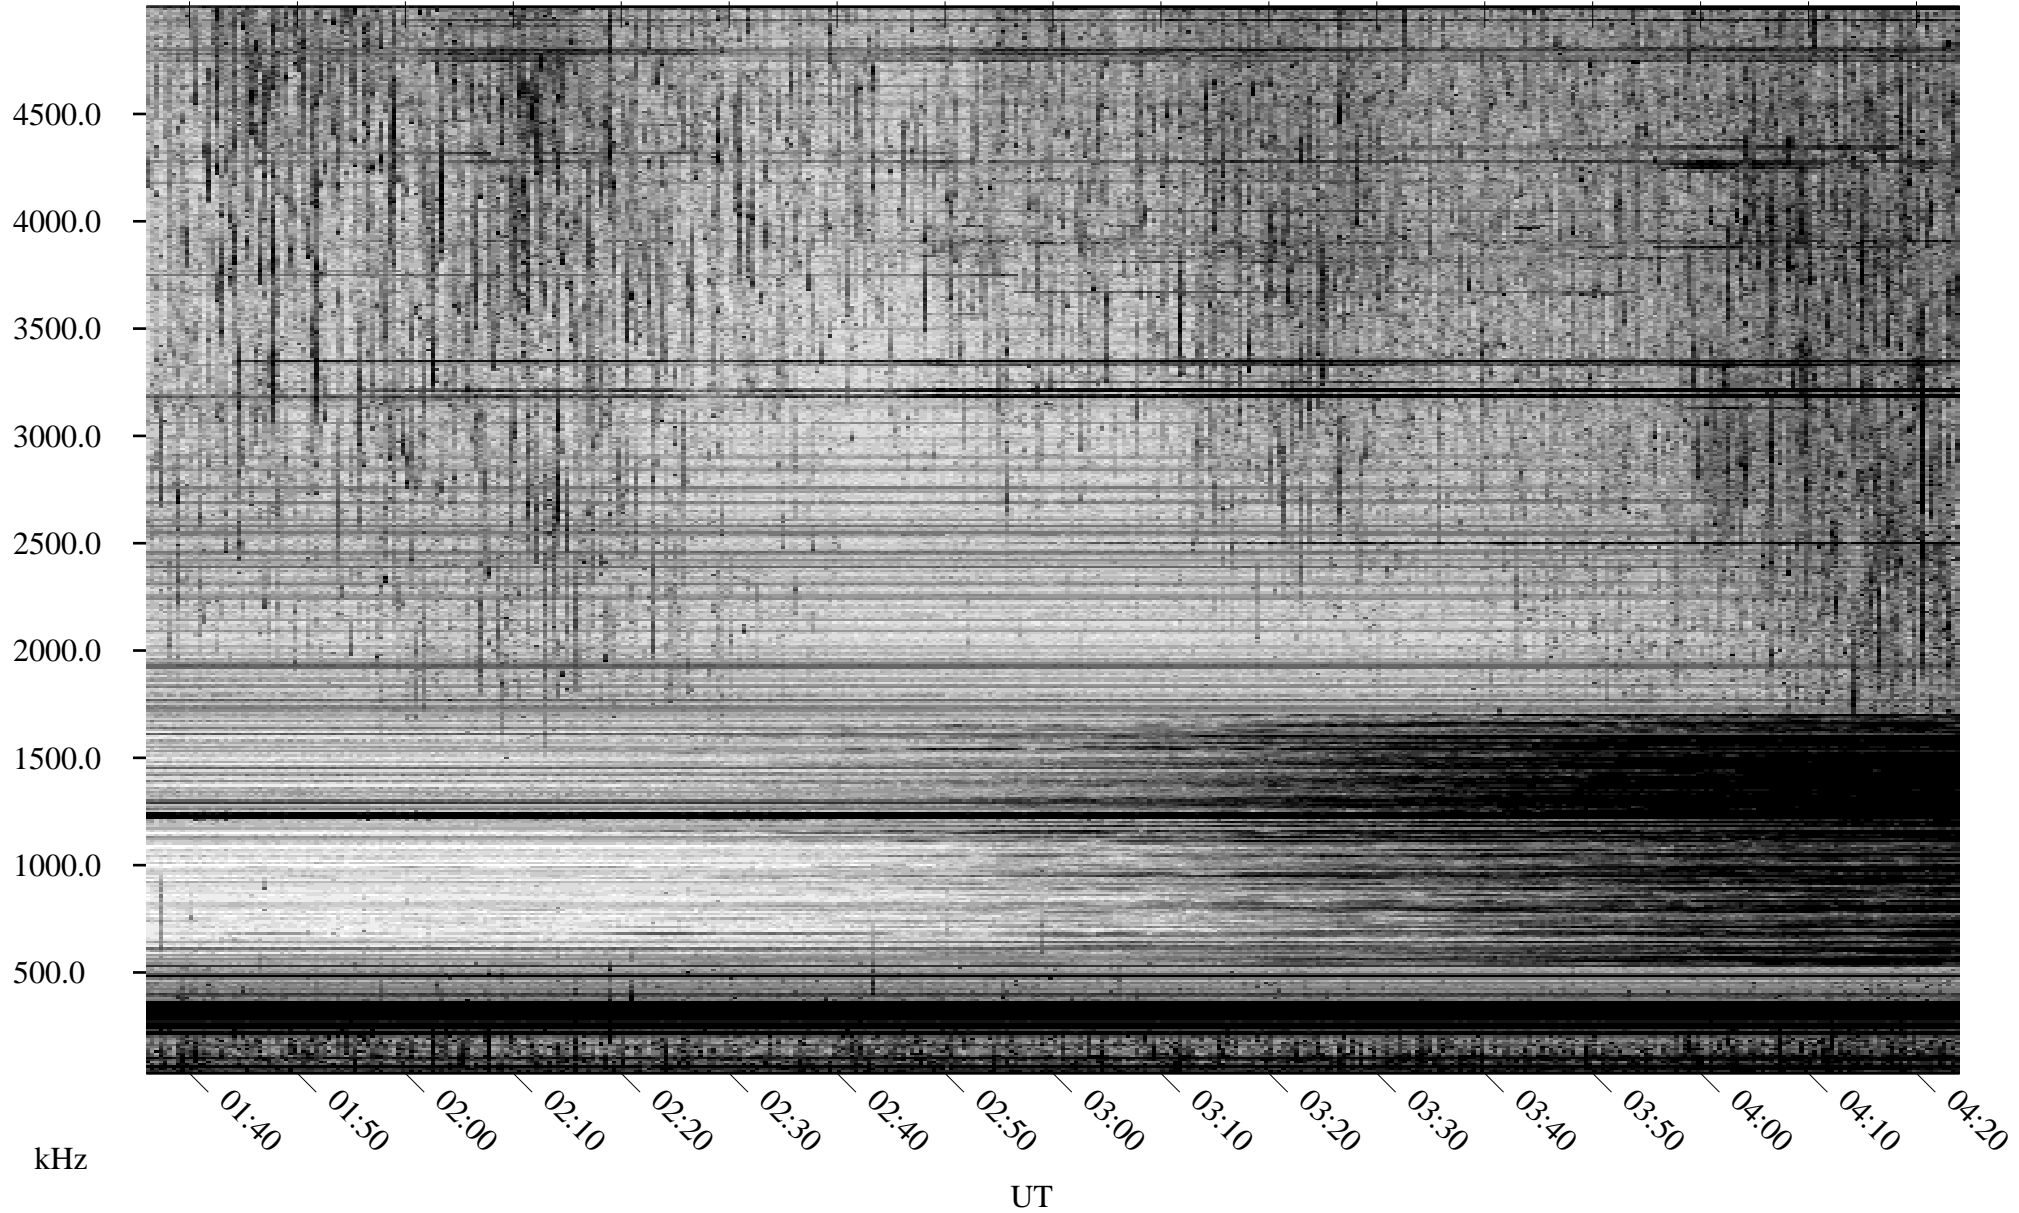

07/13/2008 Churchill, Manitoba

Linear Scale Black = 161 White = 15

ch08195l.r00SUm max_12

Page 1

07/13/2008 Churchill, Manitoba

Linear Scale Black = 161 White = 15

ch08195l.r00SUm max_12

Page 2

07/14/2008 Churchill, Manitoba

Linear Scale Black = 161 White = 15

ch08195l.r00SUm max_12

Page 3

07/14/2008 Churchill, Manitoba

Linear Scale Black = 161 White = 15

ch08195l.r00SUm max_12

Page 4

07/14/2008 Churchill, Manitoba

Linear Scale Black = 161 White = 15

ch08195l.r00SUm max_12

07/14/2008 Churchill, Manitoba

Linear Scale Black = 161 White = 15

ch081951.r00SUm max_12

Page 6

07/14/2008 Churchill, Manitoba

Linear Scale Black = 161 White = 15

ch08195l.r00SUm max_12

Page 7

07/14/2008 Churchill, Manitoba

Linear Scale Black = 161 White = 15

ch08195l.r00SUm max_12