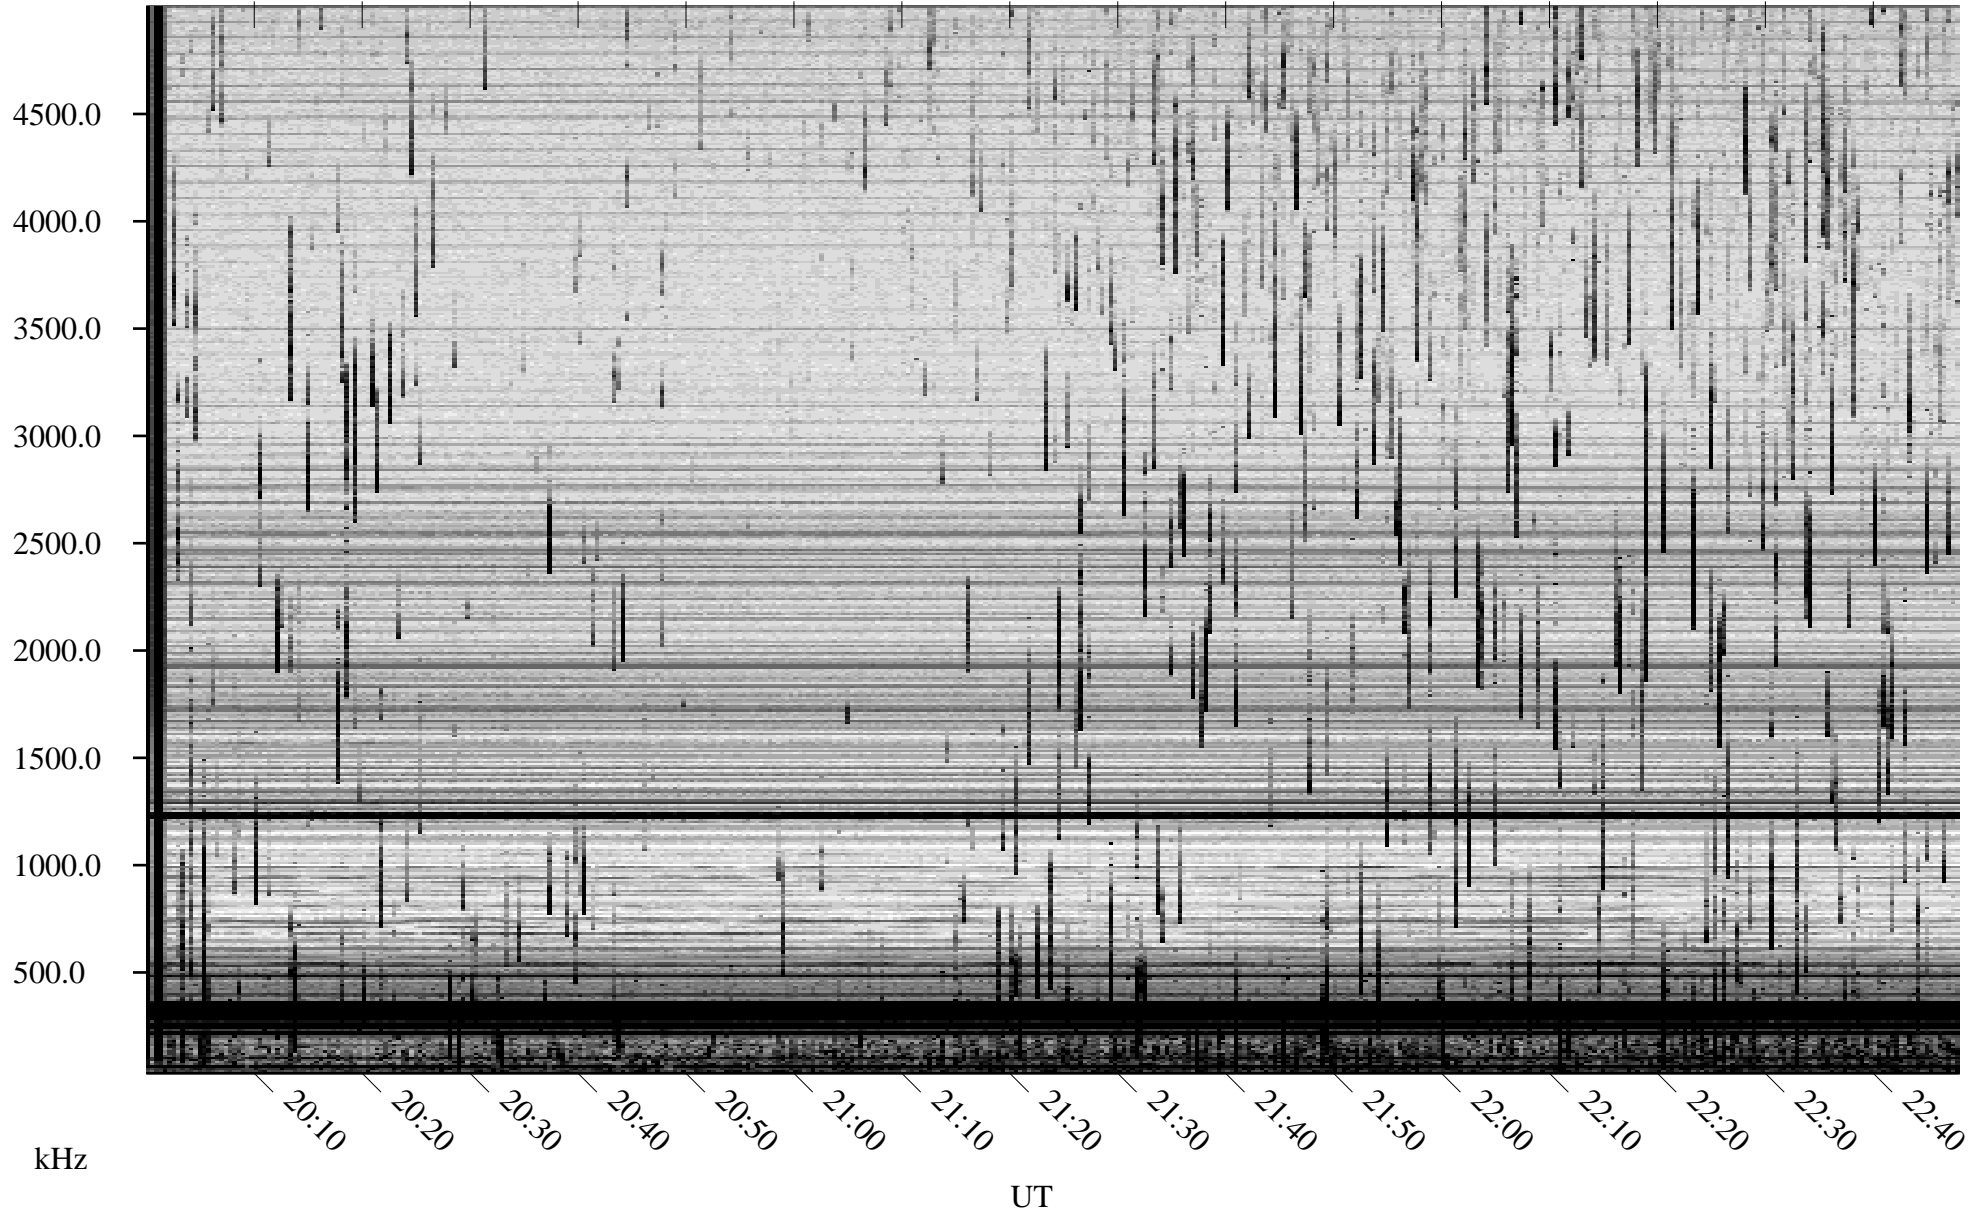

07/13/2008 Churchill, Manitoba

Linear Scale Black = 161 White = 15

ch08195l.r00SUm max_12

Page 1

07/13/2008 Churchill, Manitoba

Linear Scale Black = 161 White = 15

ch08195l.r00SUm max_12

Page 2

07/14/2008 Churchill, Manitoba

Linear Scale Black = 161 White = 15

ch08195l.r00SUm max_12

Page 3

07/14/2008 Churchill, Manitoba

Linear Scale Black = 161 White = 15

ch08195l.r00SUm max_12

Page 4

07/14/2008 Churchill, Manitoba

Linear Scale Black = 161 White = 15

ch08195l.r00SUm max_12

07/14/2008 Churchill, Manitoba

Linear Scale Black = 161 White = 15

ch081951.r00SUm max_12

Page 6

07/14/2008 Churchill, Manitoba

Linear Scale Black = 161 White = 15

ch08195l.r00SUm max_12

Page 7

07/14/2008 Churchill, Manitoba

Linear Scale Black = 161 White = 15

ch08195l.r00SUm max_12