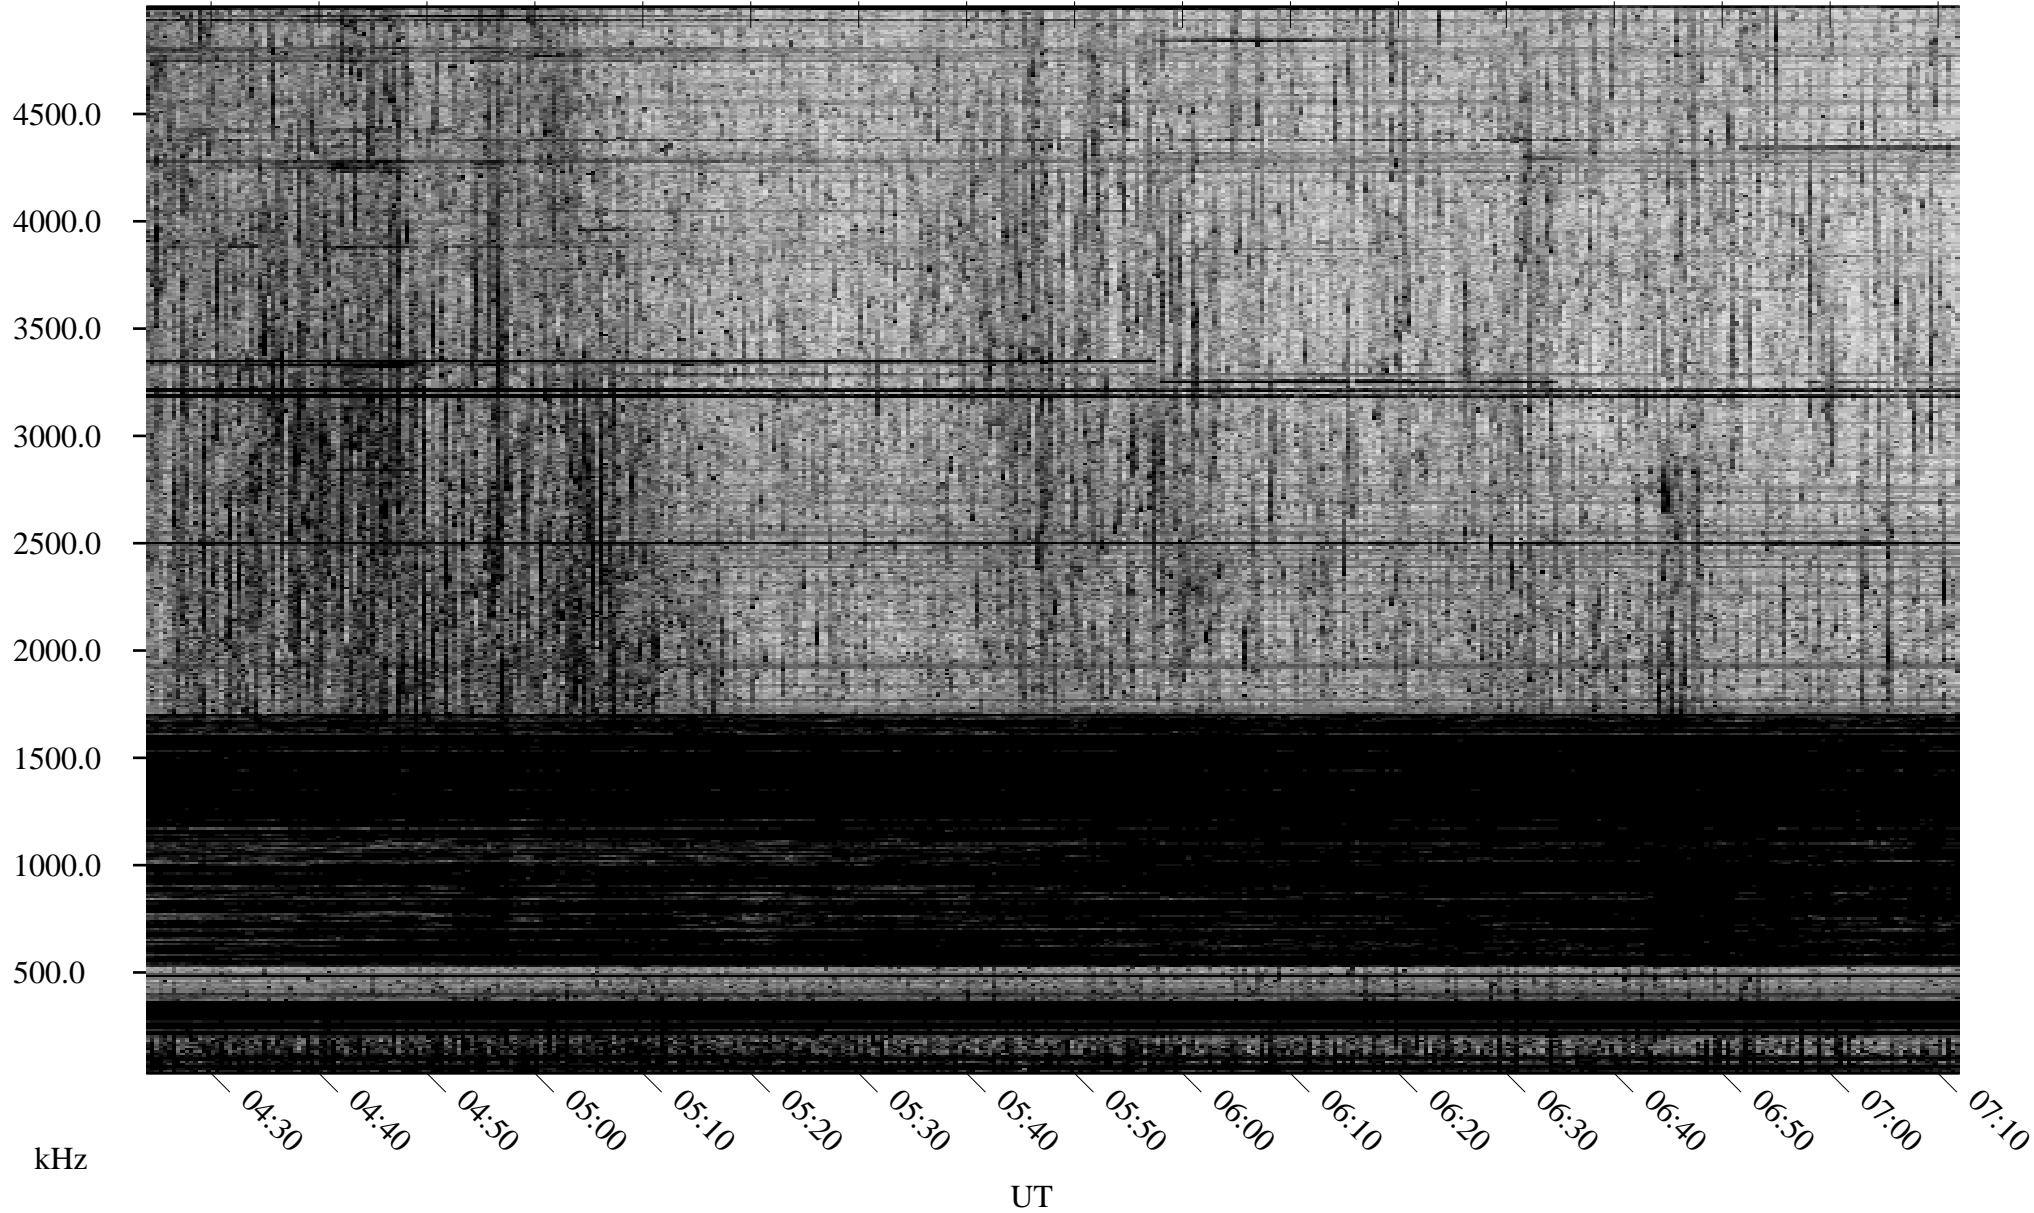

07/13/2008 Churchill, Manitoba

Linear Scale Black = 161 White = 15

ch08195l.r00SUm max_12

Page 1

07/13/2008 Churchill, Manitoba

Linear Scale Black = 161 White = 15

ch08195l.r00SUm max_12

Page 2

07/14/2008 Churchill, Manitoba

Linear Scale Black = 161 White = 15

ch08195l.r00SUm max_12

Page 3

07/14/2008 Churchill, Manitoba

Linear Scale Black = 161 White = 15

ch08195l.r00SUm max_12

Page 4

07/14/2008 Churchill, Manitoba

Linear Scale Black = 161 White = 15

ch08195l.r00SUm max_12

07/14/2008 Churchill, Manitoba

Linear Scale Black = 161 White = 15

ch081951.r00SUm max_12

Page 6

07/14/2008 Churchill, Manitoba

Linear Scale Black = 161 White = 15

ch08195l.r00SUm max_12

Page 7

07/14/2008 Churchill, Manitoba

Linear Scale Black = 161 White = 15

ch08195l.r00SUm max_12