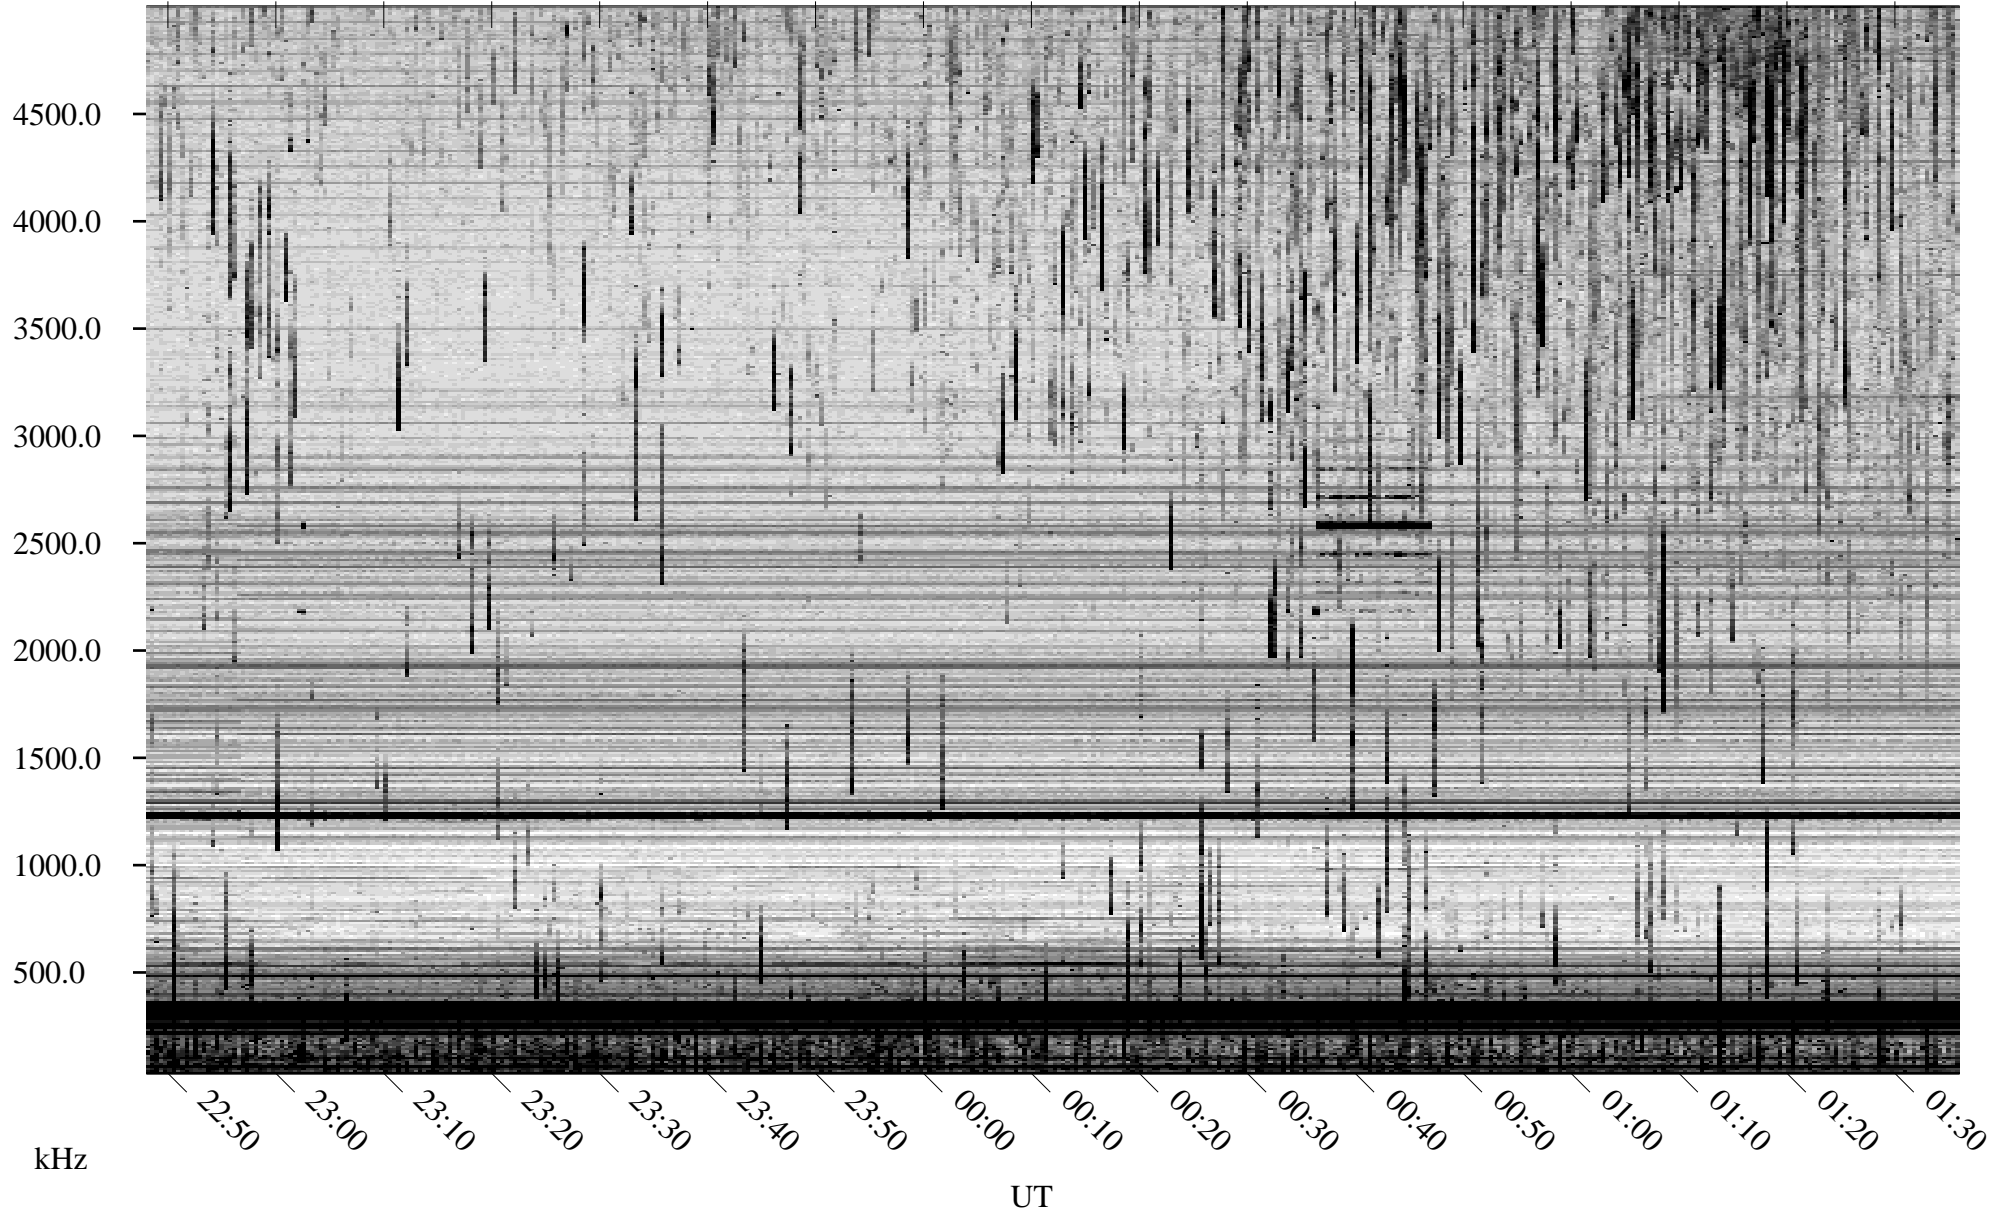

07/13/2008 Churchill, Manitoba

Linear Scale Black = 161 White = 15

ch08195l.r00SUm max_12

Page 1

07/13/2008 Churchill, Manitoba

Linear Scale Black = 161 White = 15

ch08195l.r00SUm max_12

Page 2

07/14/2008 Churchill, Manitoba

Linear Scale Black = 161 White = 15

ch08195l.r00SUm max_12

Page 3

07/14/2008 Churchill, Manitoba

Linear Scale Black = 161 White = 15

ch08195l.r00SUm max_12

Page 4

07/14/2008 Churchill, Manitoba

Linear Scale Black = 161 White = 15

ch08195l.r00SUm max_12

07/14/2008 Churchill, Manitoba

Linear Scale Black = 161 White = 15

ch081951.r00SUm max_12

Page 6

07/14/2008 Churchill, Manitoba

Linear Scale Black = 161 White = 15

ch08195l.r00SUm max_12

Page 7

07/14/2008 Churchill, Manitoba

Linear Scale Black = 161 White = 15

ch08195l.r00SUm max_12