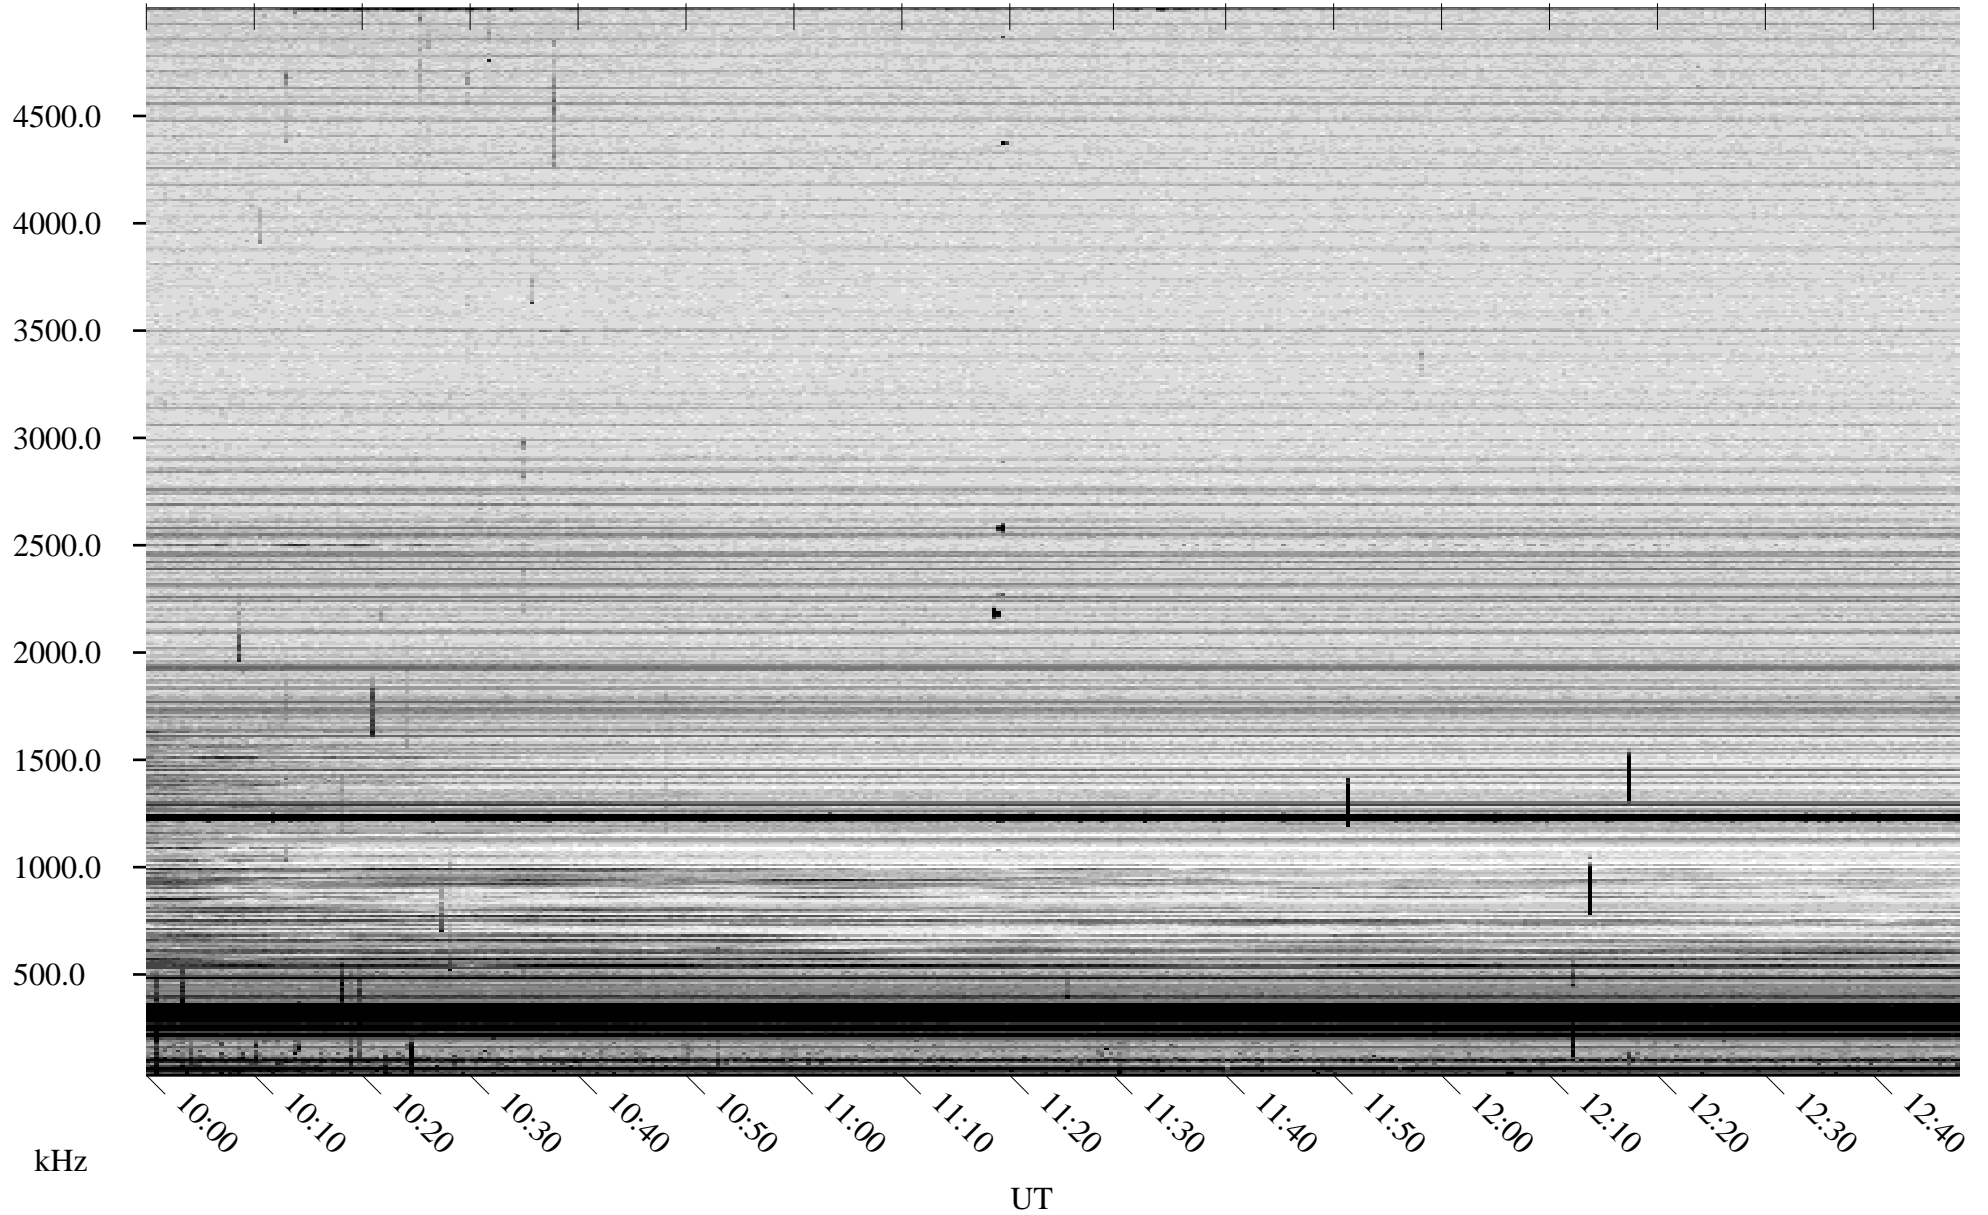

07/13/2008 Churchill, Manitoba

Linear Scale Black = 161 White = 15

ch08195l.r00SUm max_12

Page 1

07/13/2008 Churchill, Manitoba

Linear Scale Black = 161 White = 15

ch08195l.r00SUm max_12

Page 2

07/14/2008 Churchill, Manitoba

Linear Scale Black = 161 White = 15

ch08195l.r00SUm max_12

Page 3

07/14/2008 Churchill, Manitoba

Linear Scale Black = 161 White = 15

ch08195l.r00SUm max_12

Page 4

07/14/2008 Churchill, Manitoba

Linear Scale Black = 161 White = 15

ch08195l.r00SUm max_12

07/14/2008 Churchill, Manitoba

Linear Scale Black = 161 White = 15

ch081951.r00SUm max_12

Page 6

07/14/2008 Churchill, Manitoba

Linear Scale Black = 161 White = 15

ch08195l.r00SUm max_12

Page 7

07/14/2008 Churchill, Manitoba

Linear Scale Black = 161 White = 15

ch08195l.r00SUm max_12