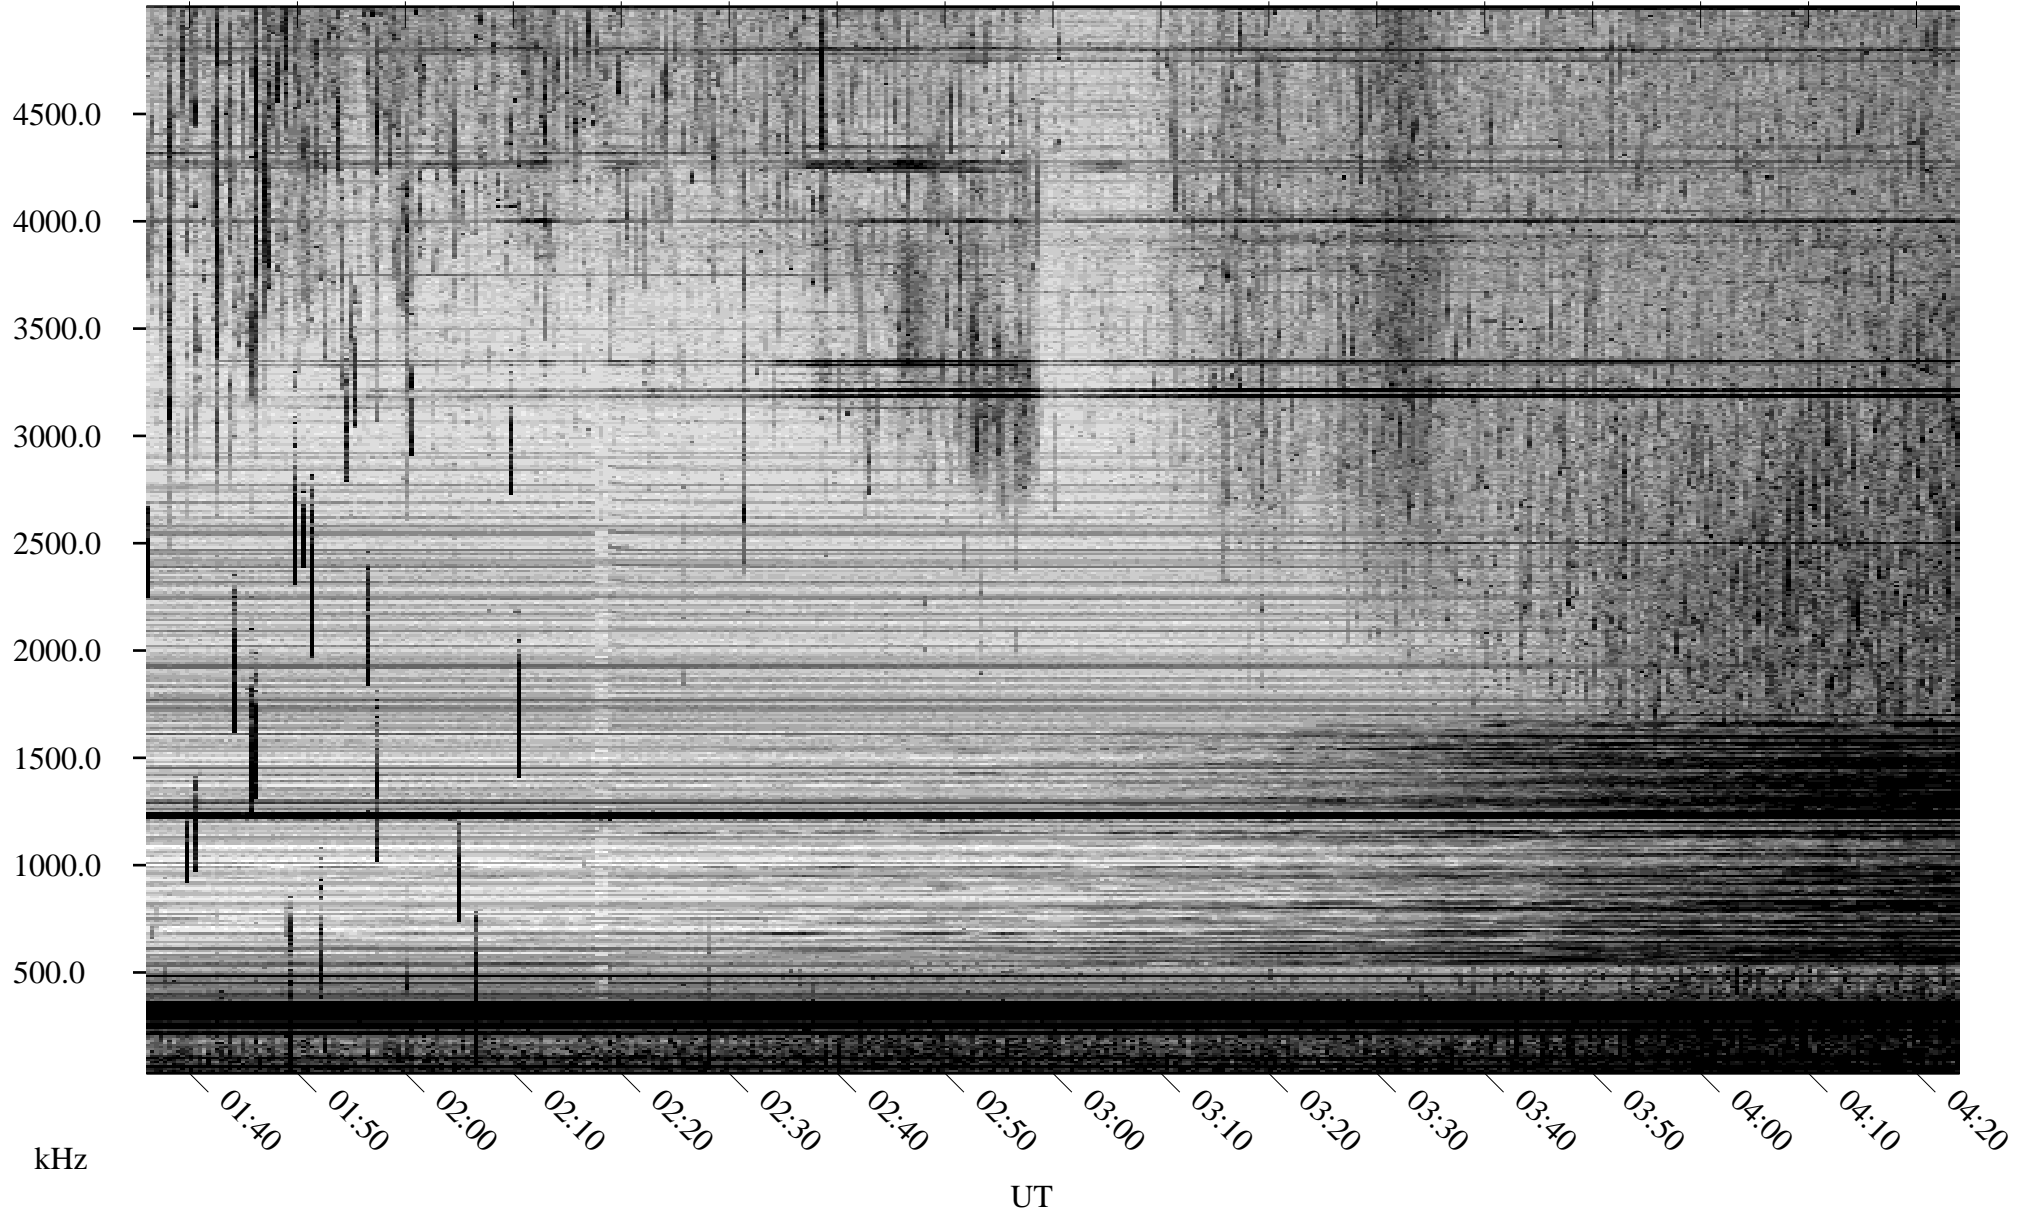

# 07/14/2008 Churchill, Manitoba

Linear Scale    Black = 161    White = 15

ch08196l.r00SUm max\_12

Page 1

# 07/14/2008 Churchill, Manitoba

Linear Scale    Black = 161    White = 15

ch08196l.r00SUm max\_12

Page 2

# 07/15/2008 Churchill, Manitoba

Linear Scale    Black = 161    White = 15

ch08196l.r00SUm max\_12

Page 3

# 07/15/2008 Churchill, Manitoba

Linear Scale    Black = 161    White = 15

ch08196l.r00SUm max\_12

Page 4