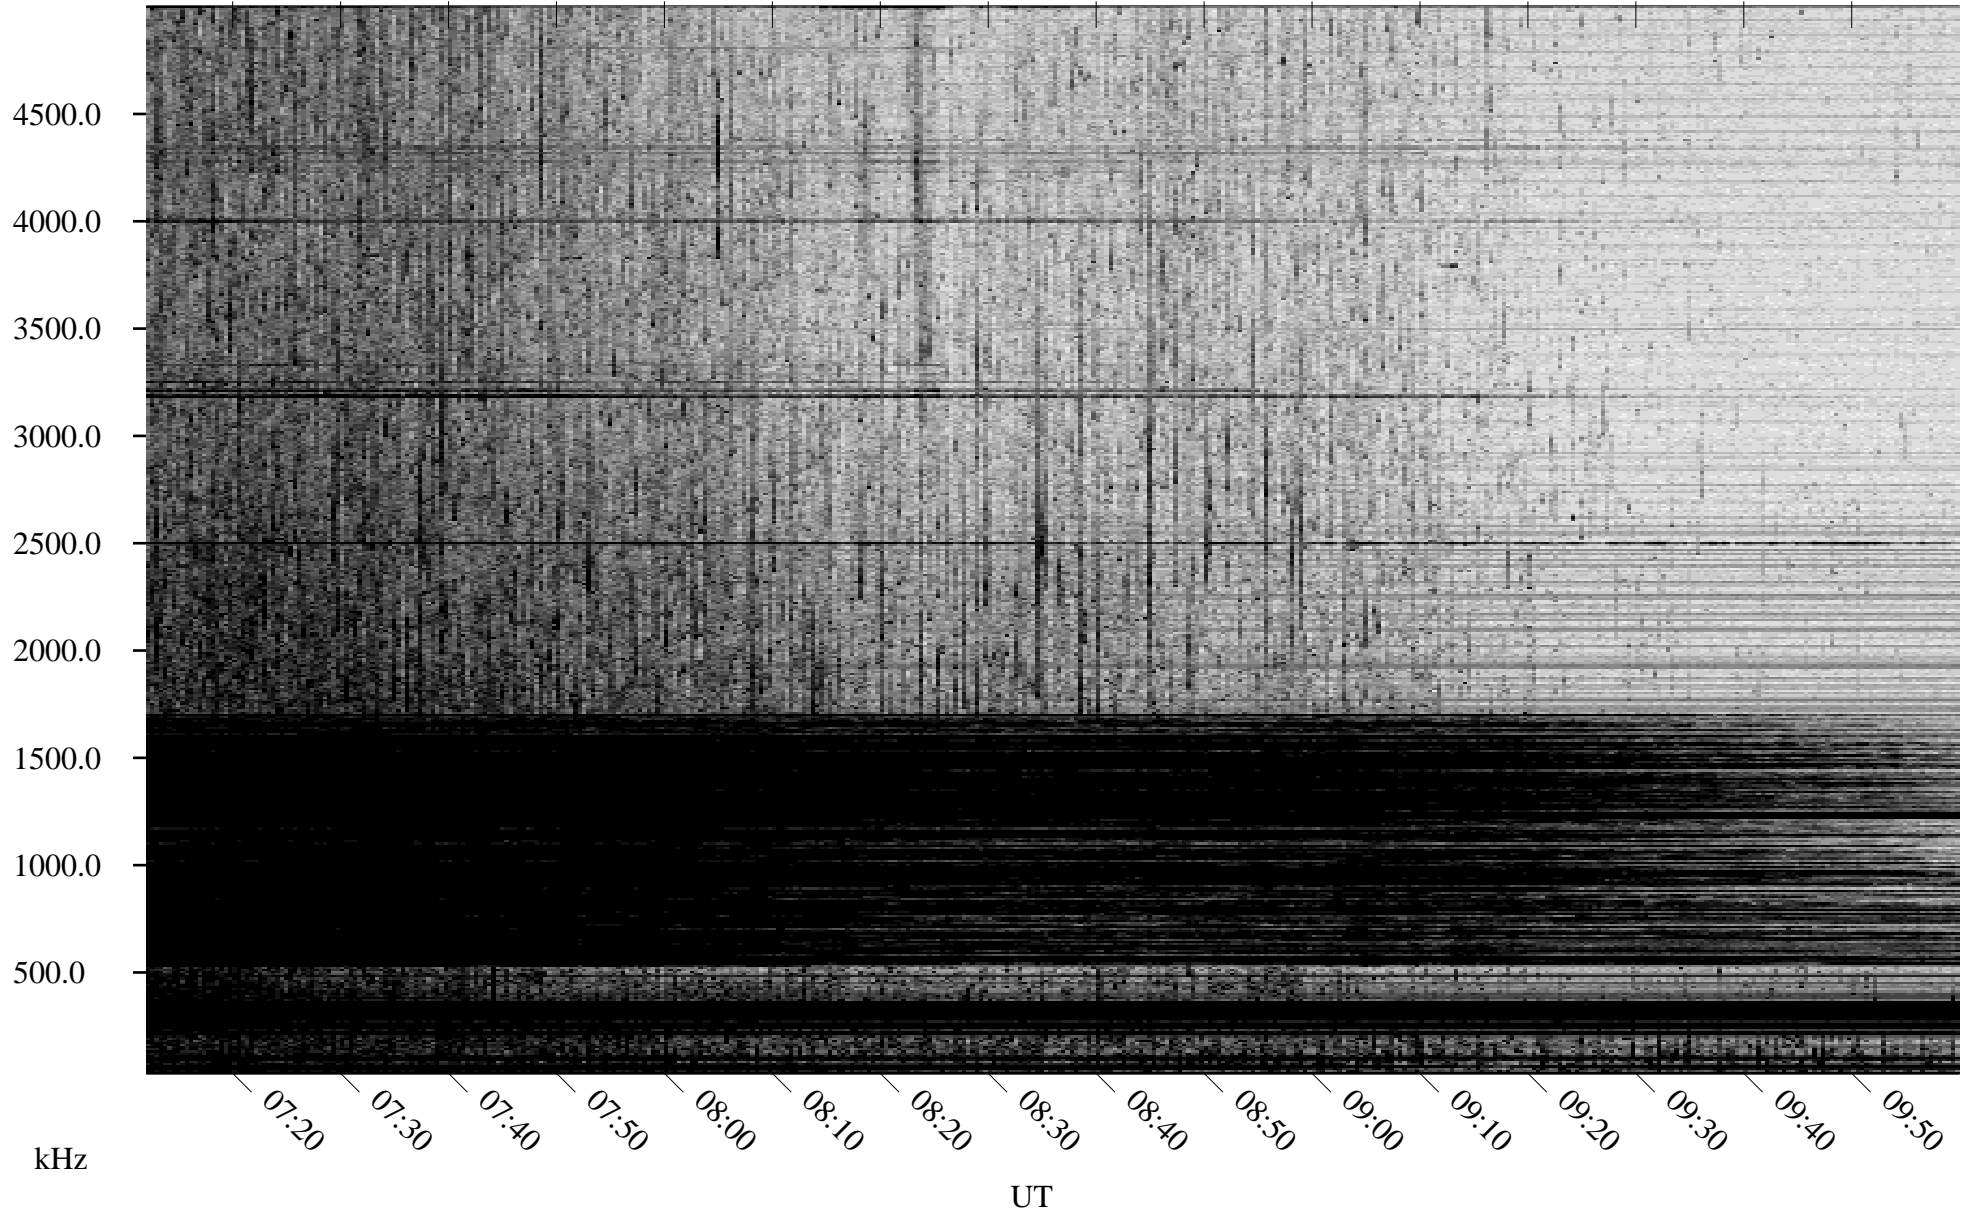

# 07/15/2008 Churchill, Manitoba

Linear Scale    Black = 161    White = 15

ch08196l.r00SUm max\_12

Page 4

# 07/15/2008 Churchill, Manitoba

Linear Scale    Black = 161    White = 15

ch08196l.r00SUm max\_12

Page 5