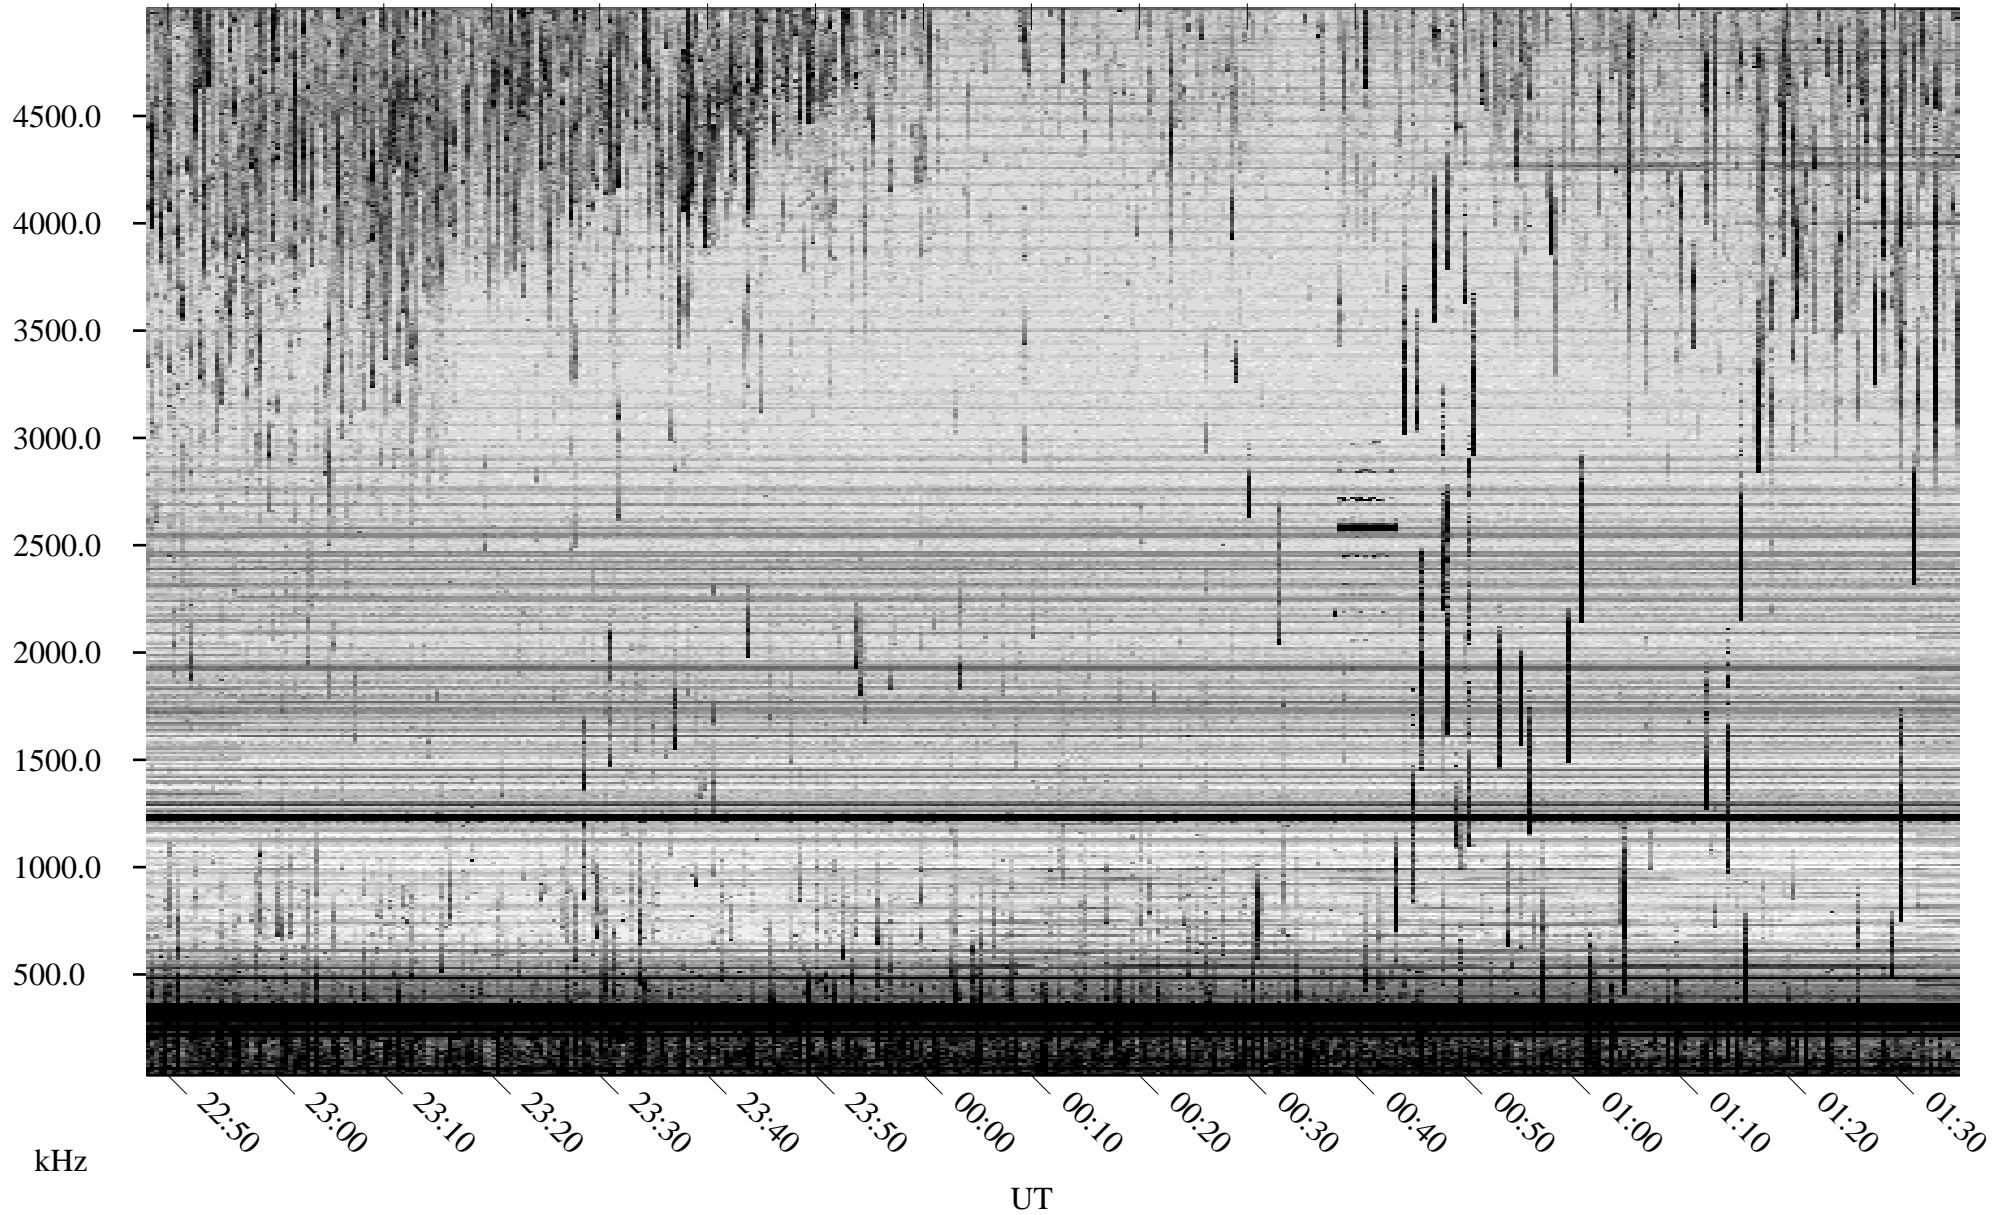

# 07/14/2008 Churchill, Manitoba

Linear Scale    Black = 161    White = 15

ch08196l.r00SUm max\_12

Page 1

# 07/14/2008 Churchill, Manitoba

Linear Scale    Black = 161    White = 15

ch08196l.r00SUm max\_12

Page 2

# 07/15/2008 Churchill, Manitoba

Linear Scale    Black = 161    White = 15

ch08196l.r00SUm max\_12

Page 3

# 07/15/2008 Churchill, Manitoba

Linear Scale    Black = 161    White = 15

ch08196l.r00SUm max\_12

Page 4