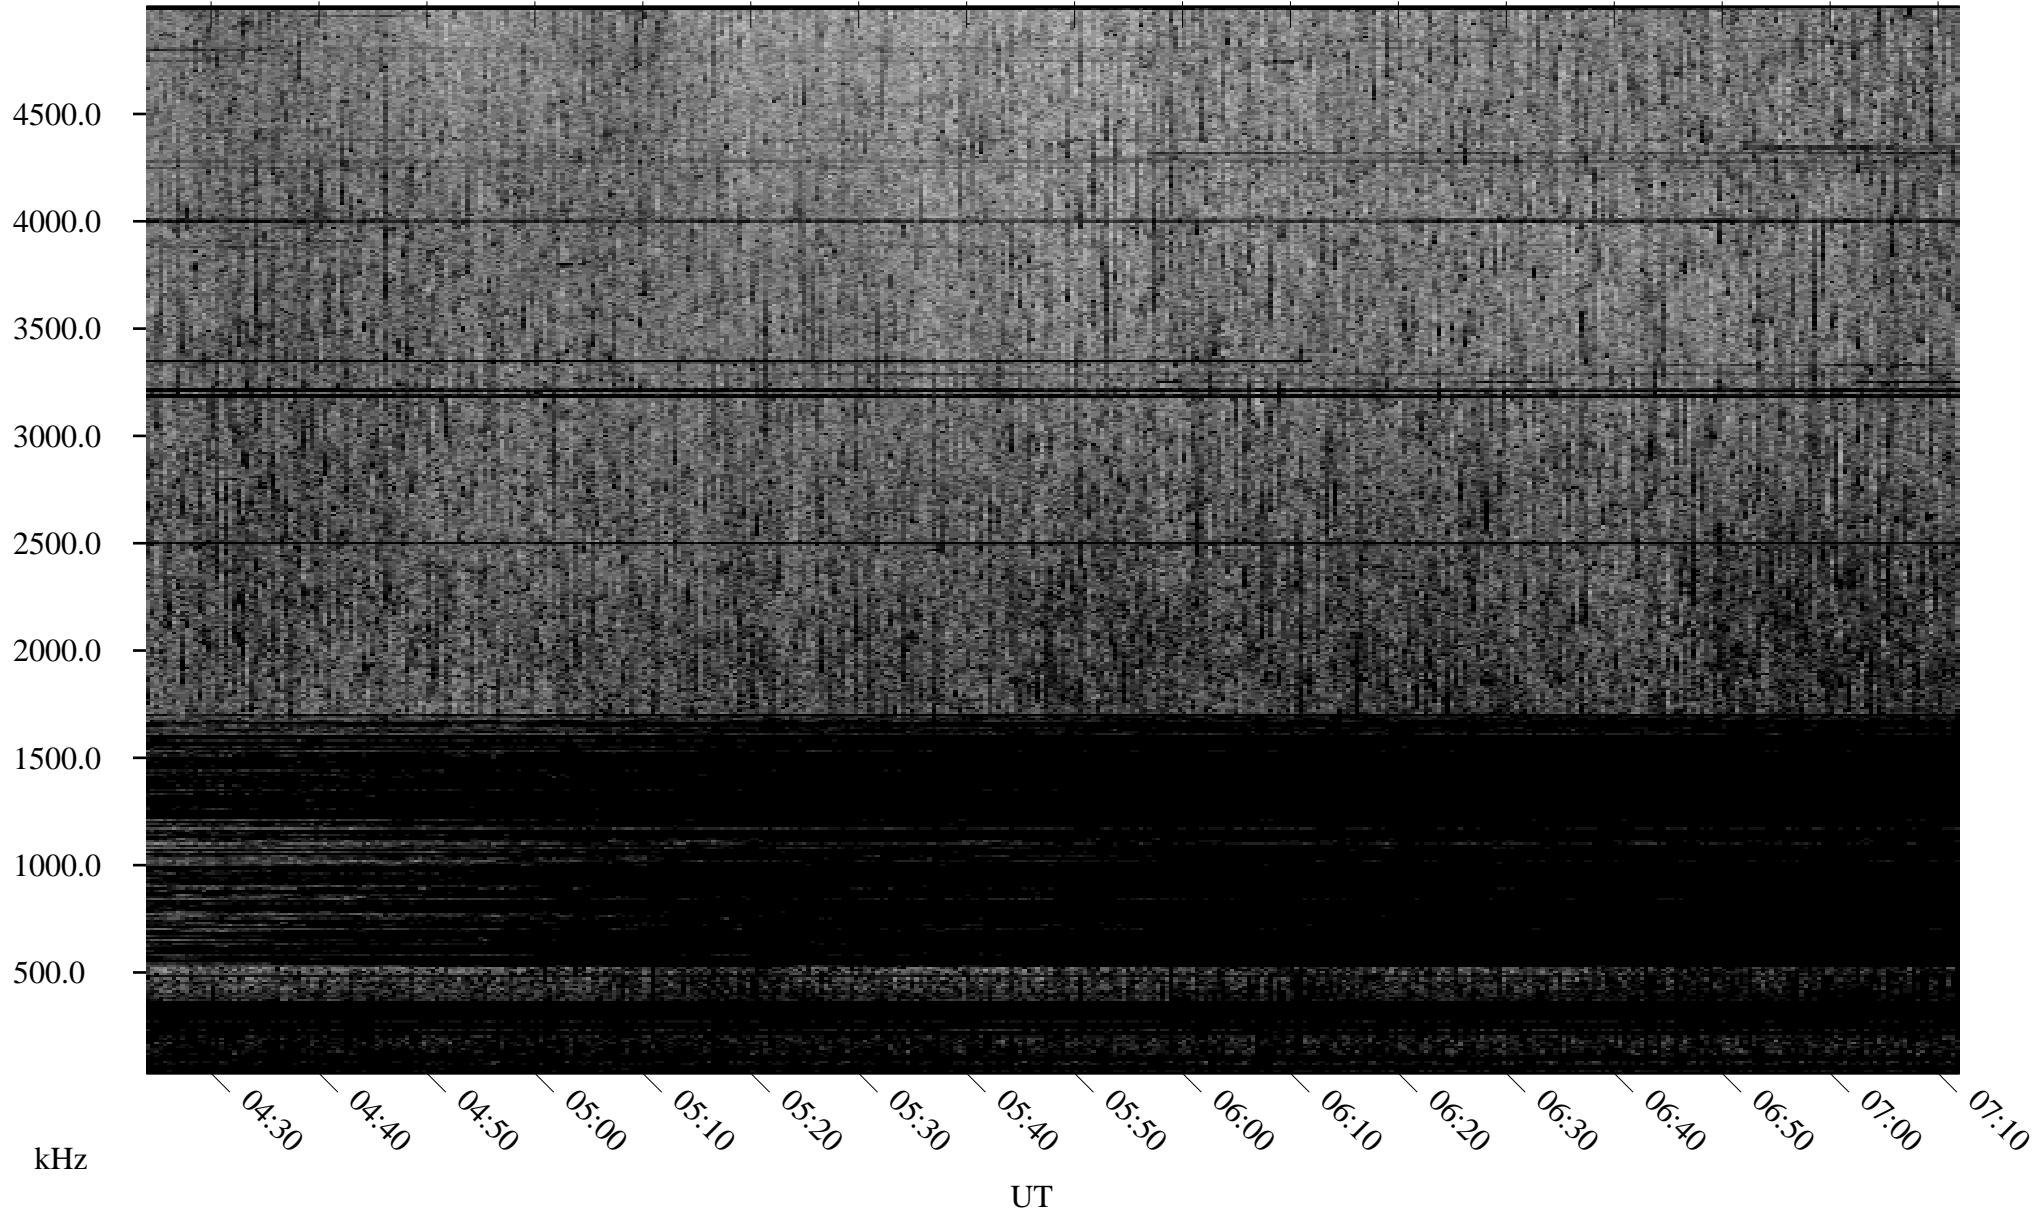

# 07/15/2008 Churchill, Manitoba

Linear Scale    Black = 161    White = 15

ch08196l.r00SUm max\_12

Page 3

# 07/15/2008 Churchill, Manitoba

Linear Scale    Black = 161    White = 15

ch08196l.r00SUm max\_12

Page 4