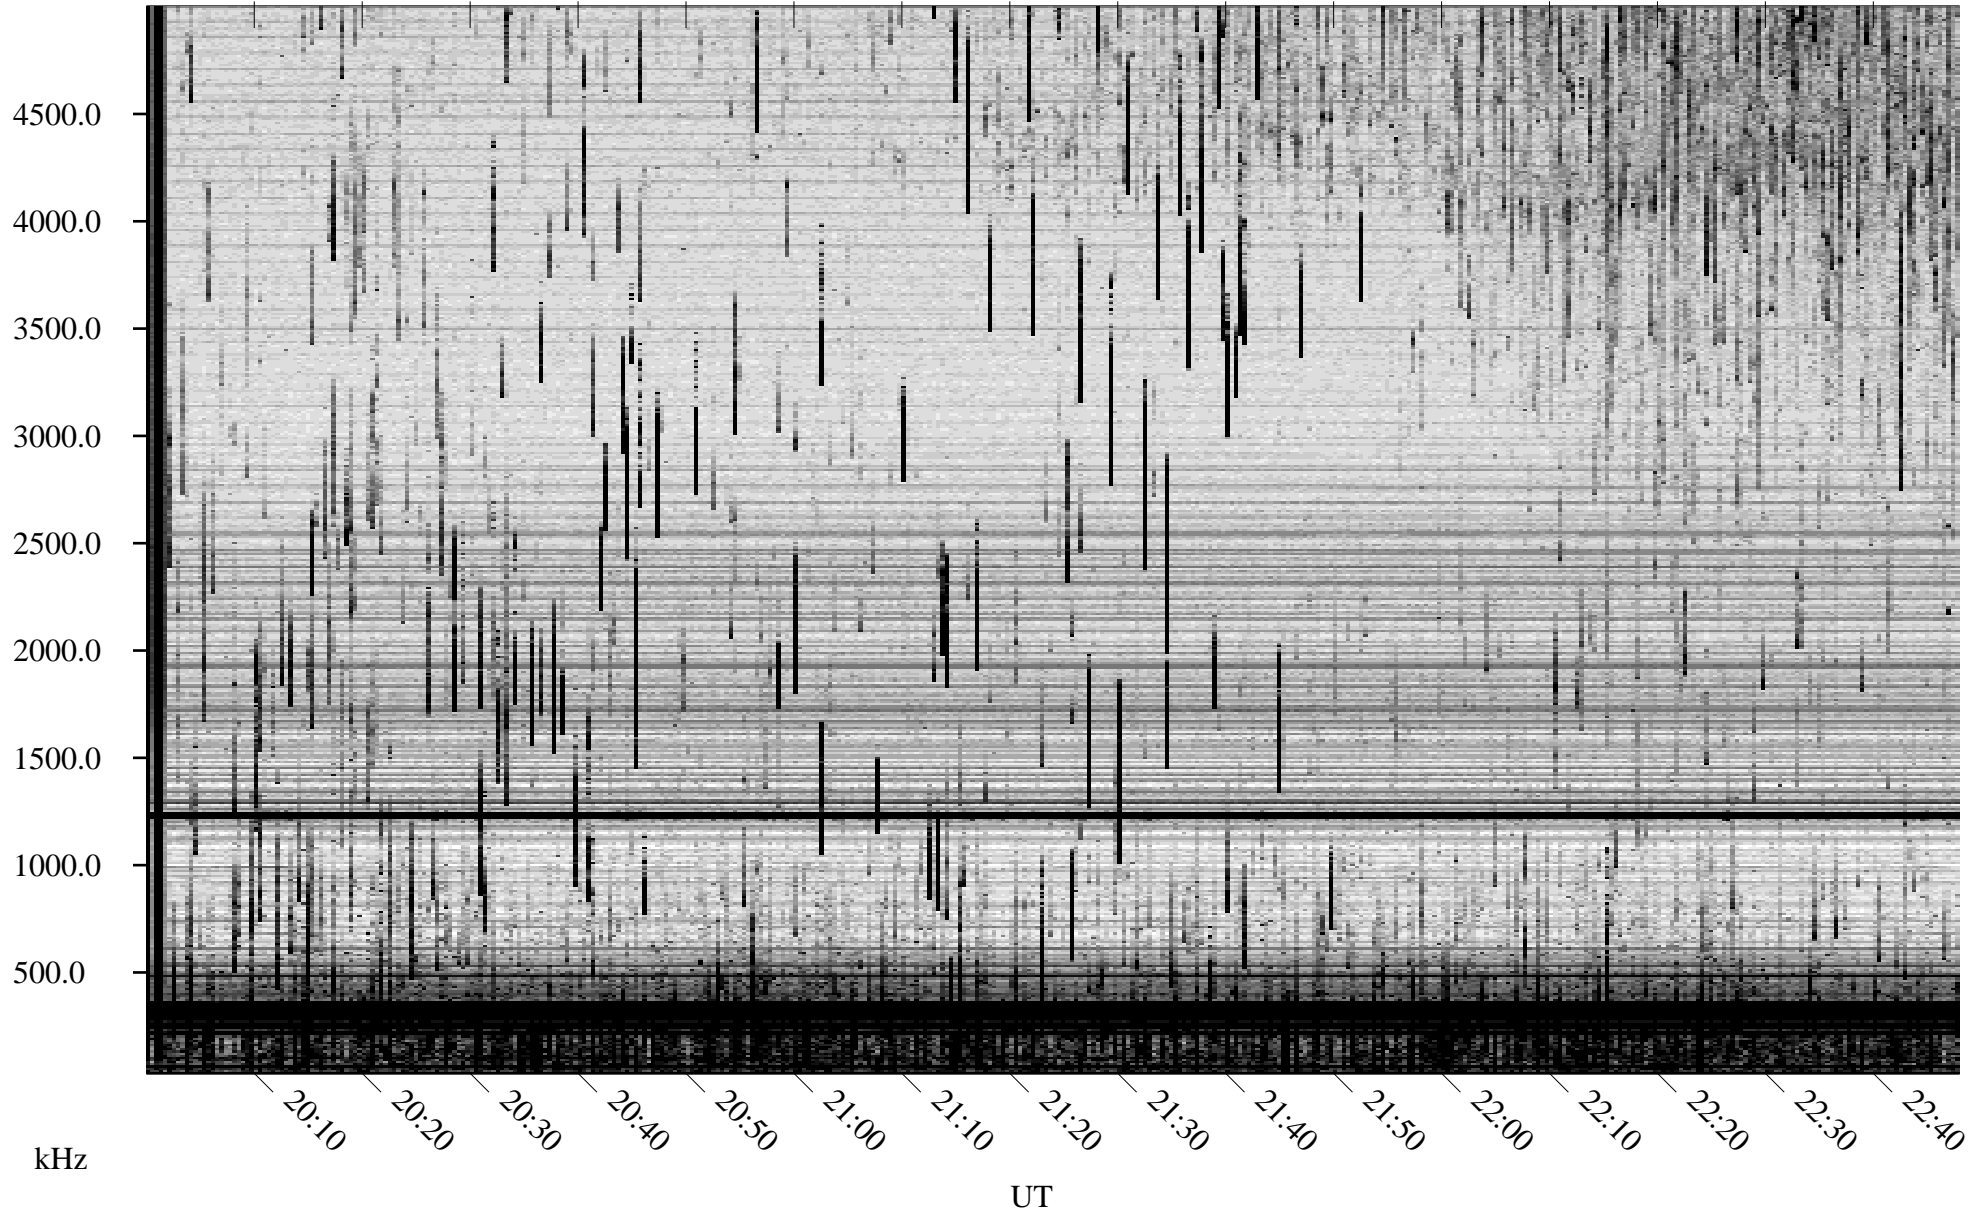

# 07/14/2008 Churchill, Manitoba

Linear Scale    Black = 161    White = 15

ch08196l.r00SUm max\_12

Page 1

# 07/14/2008 Churchill, Manitoba

Linear Scale    Black = 161    White = 15

ch08196l.r00SUm max\_12

Page 2

# 07/15/2008 Churchill, Manitoba

Linear Scale    Black = 161    White = 15

ch08196l.r00SUm max\_12

Page 3

# 07/15/2008 Churchill, Manitoba

Linear Scale    Black = 161    White = 15

ch08196l.r00SUm max\_12

Page 4