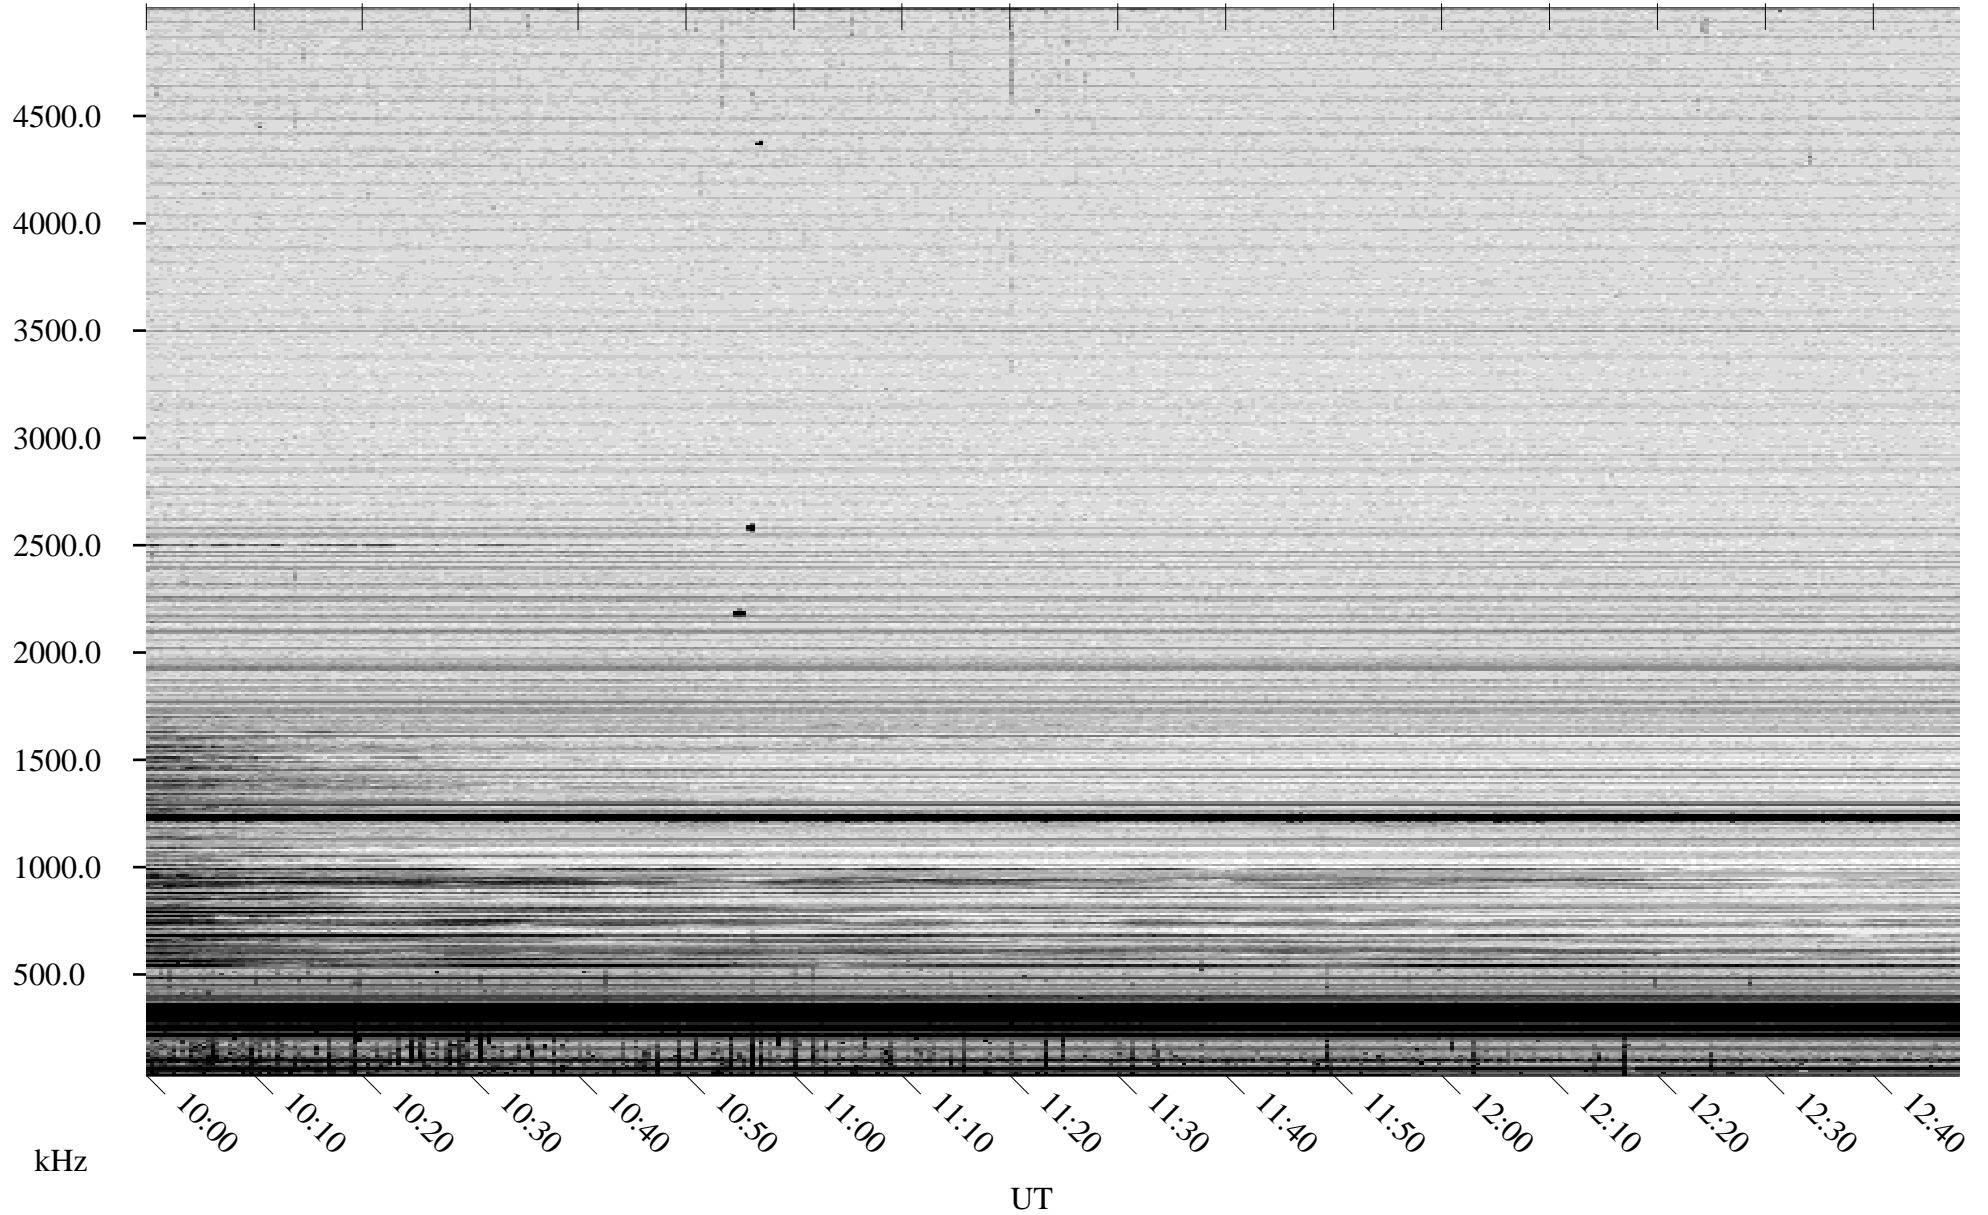

# 07/15/2008 Churchill, Manitoba

Linear Scale    Black = 161    White = 15

ch08196l.r00SUm max\_12

Page 5

# 07/15/2008 Churchill, Manitoba

Linear Scale    Black = 161    White = 15

ch08196l.r00SUm max\_12

Page 6