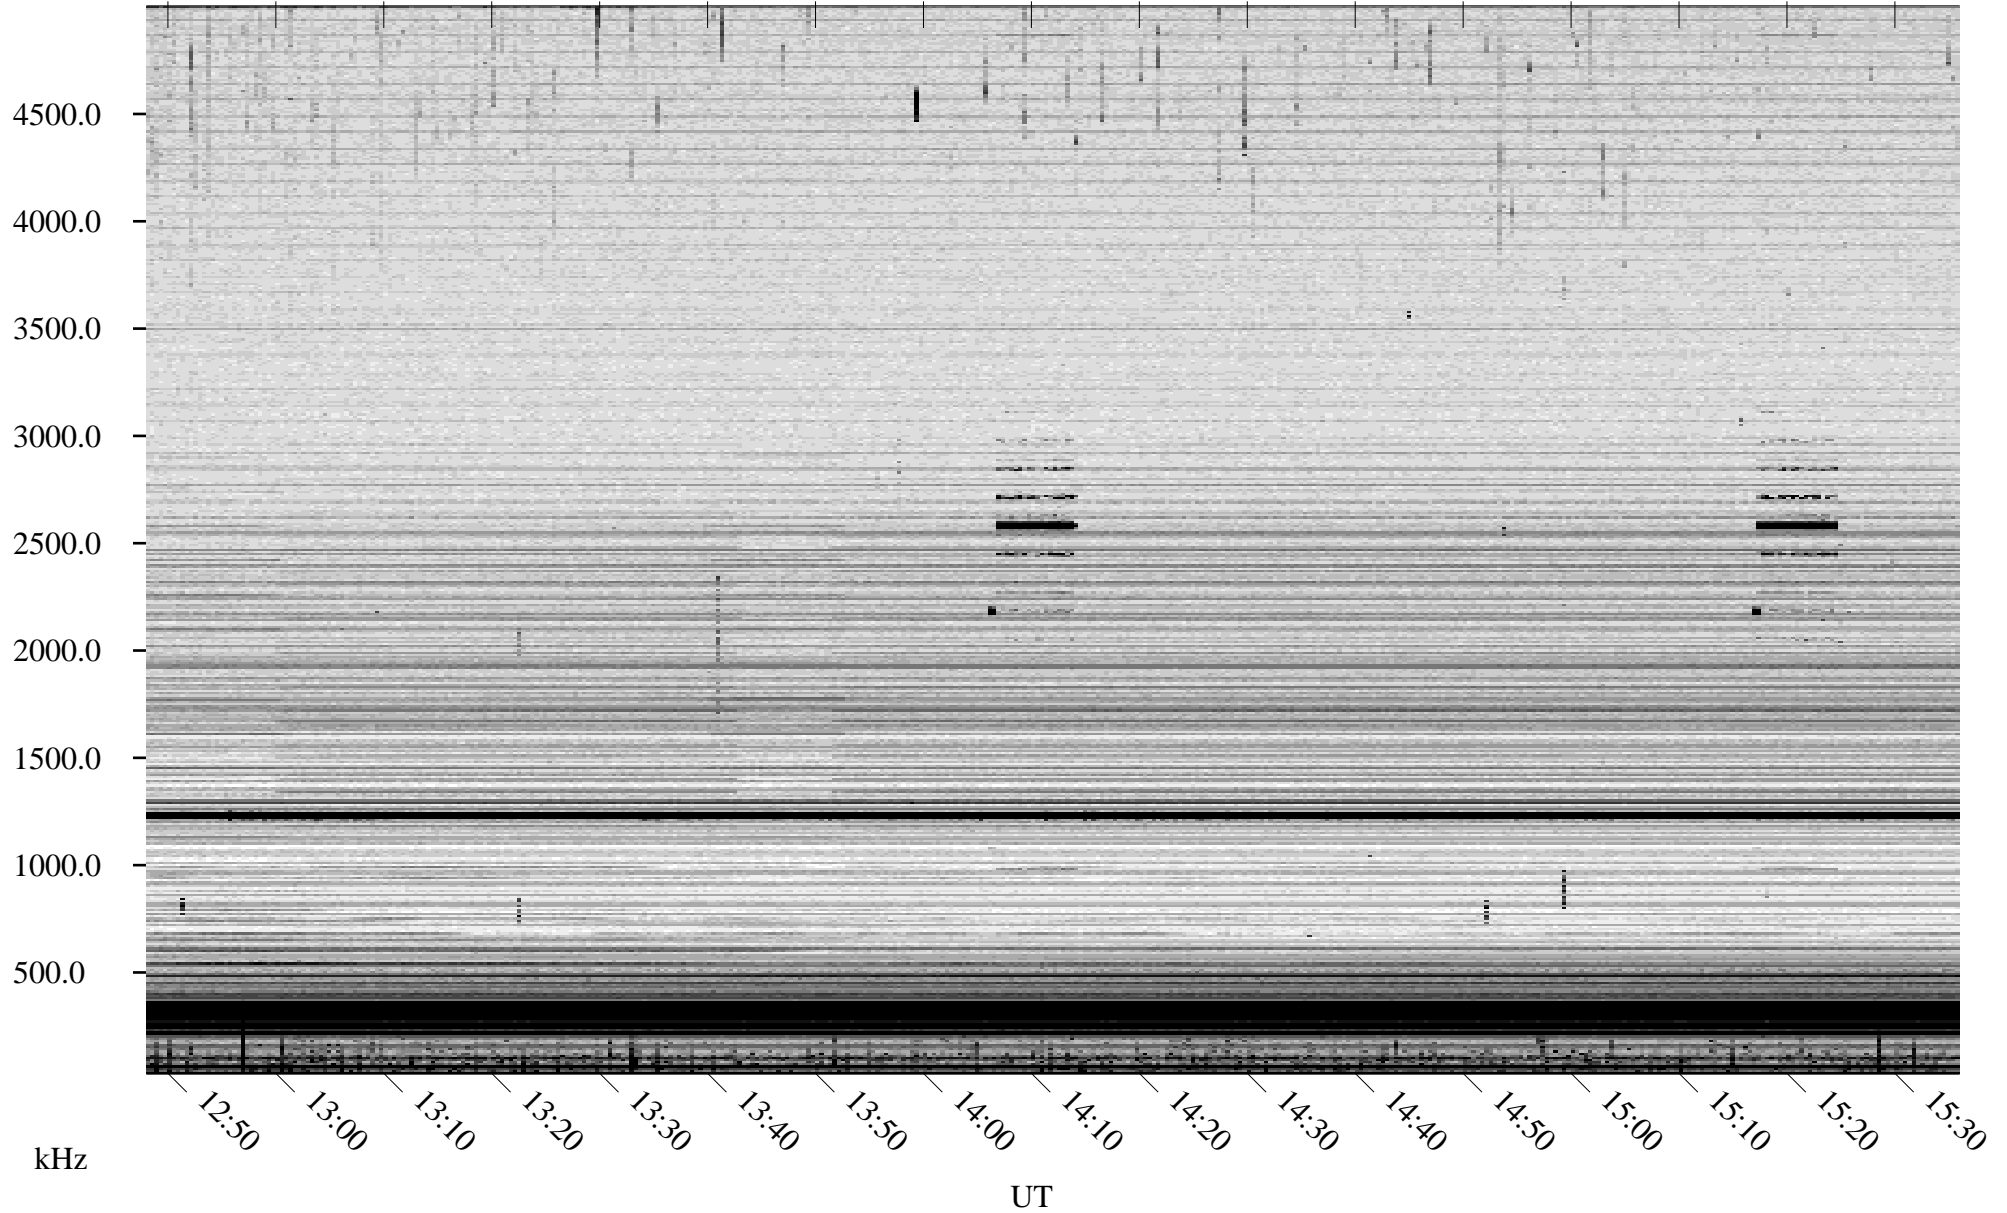

07/15/2008 Churchill, Manitoba

Linear Scale Black = 161 White = 15

ch08197l.r00SUm max_12

Page 1

07/15/2008 Churchill, Manitoba

Linear Scale Black = 161 White = 15

ch08197l.r00SUm max_12

Page 2

07/16/2008 Churchill, Manitoba

Linear Scale Black = 161 White = 15

ch08197l.r00SUm max_12

Page 3

07/16/2008 Churchill, Manitoba

Linear Scale Black = 161 White = 15

ch08197l.r00SUm max_12

Page 4

07/16/2008 Churchill, Manitoba

Linear Scale Black = 161 White = 15

ch08197l.r00SUm max_12

Page 5

07/16/2008 Churchill, Manitoba

Linear Scale Black = 161 White = 15

ch08197l.r00SUm max_12

Page 6

07/16/2008 Churchill, Manitoba

Linear Scale Black = 161 White = 15

ch08197l.r00SUm max_12

Page 7

07/16/2008 Churchill, Manitoba

Linear Scale Black = 161 White = 15

ch08197l.r00SUm max_12

Page 8