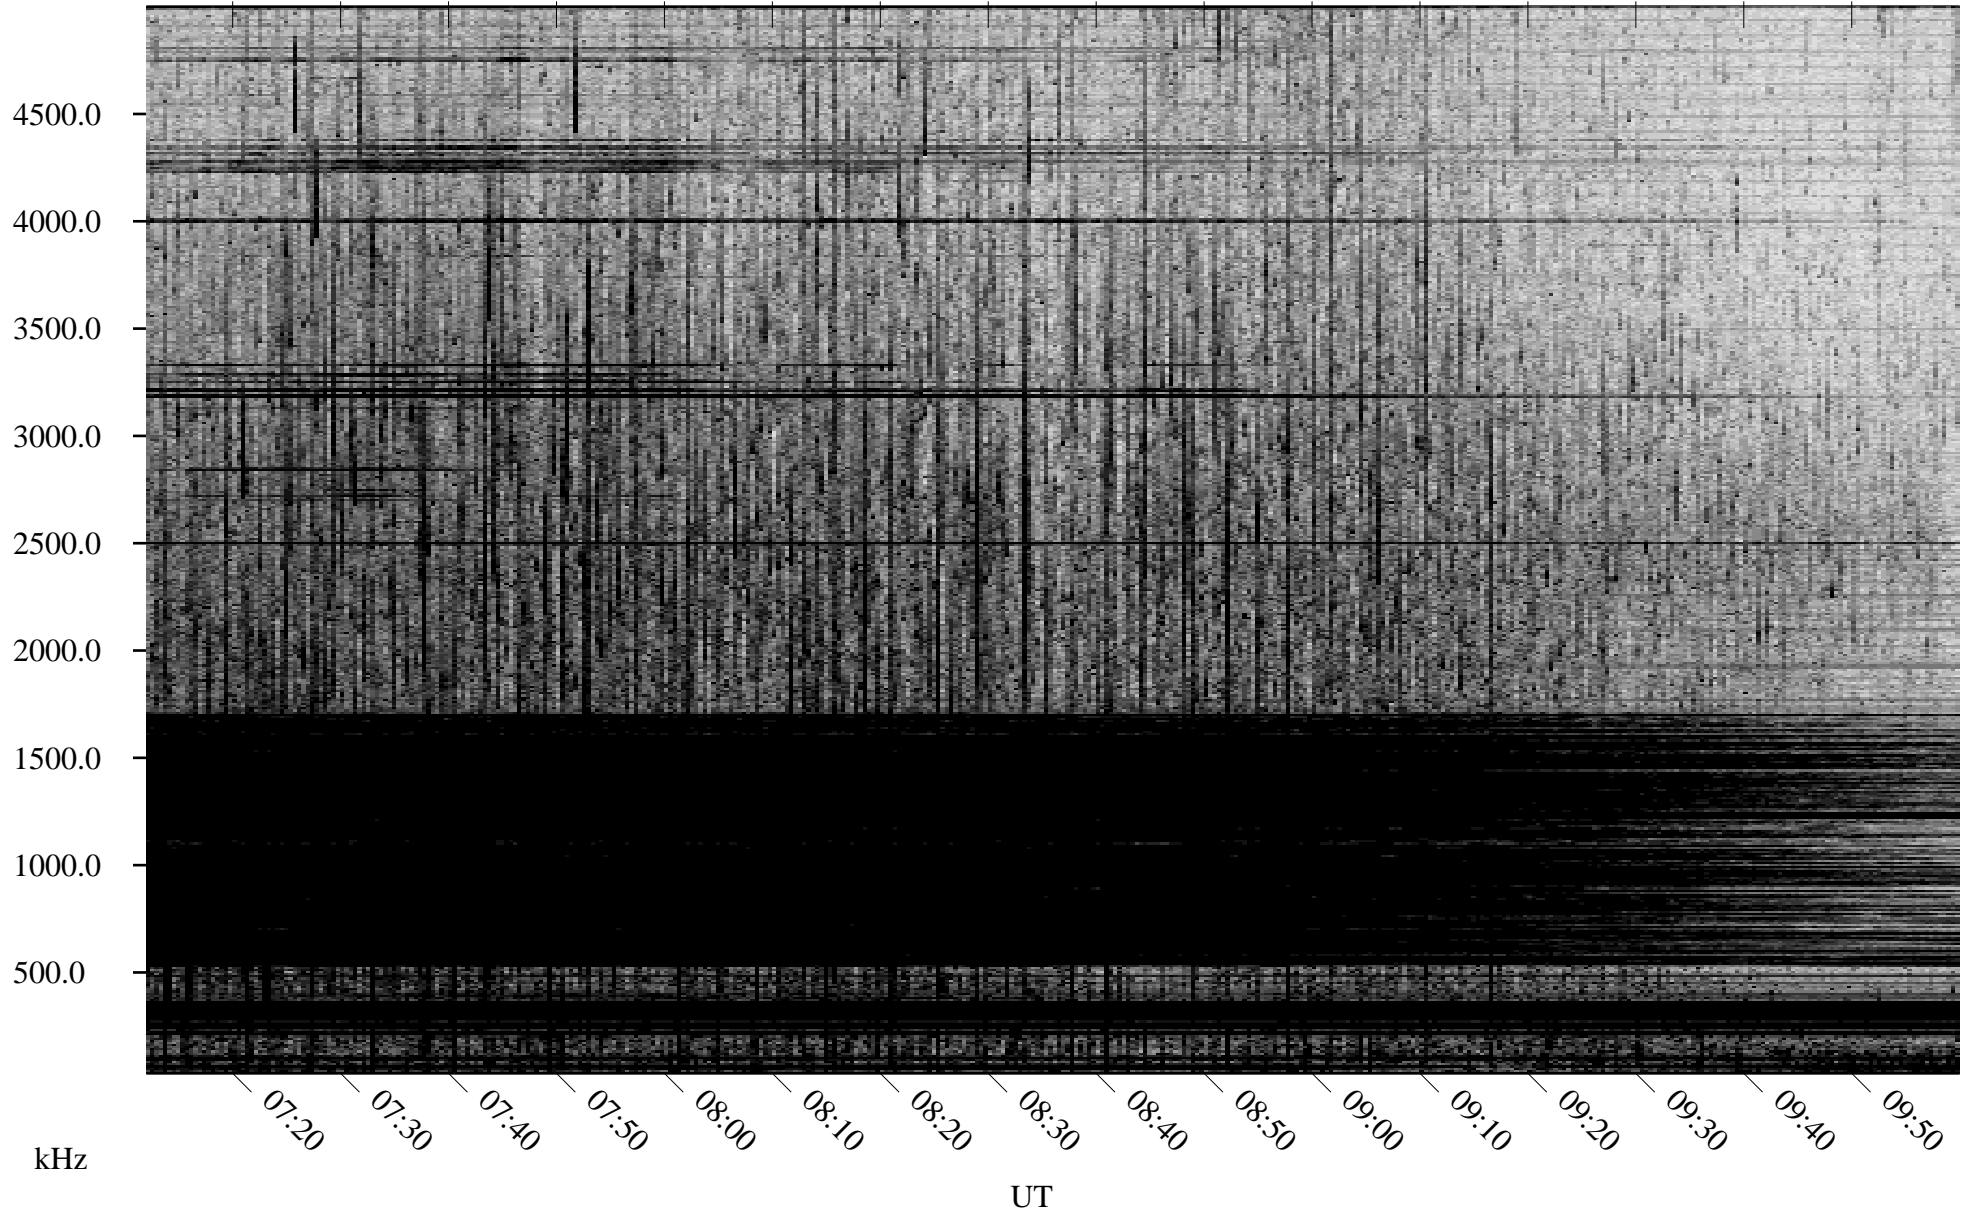

07/15/2008 Churchill, Manitoba

Linear Scale Black = 161 White = 15

ch08197l.r00SUm max_12

Page 1

07/15/2008 Churchill, Manitoba

Linear Scale Black = 161 White = 15

ch08197l.r00SUm max_12

Page 2

07/16/2008 Churchill, Manitoba

Linear Scale Black = 161 White = 15

ch08197l.r00SUm max_12

Page 3

07/16/2008 Churchill, Manitoba

Linear Scale Black = 161 White = 15

ch08197l.r00SUm max_12

Page 4

07/16/2008 Churchill, Manitoba

Linear Scale Black = 161 White = 15

ch08197l.r00SUm max_12

Page 5

07/16/2008 Churchill, Manitoba

Linear Scale Black = 161 White = 15

ch08197l.r00SUm max_12

Page 6

07/16/2008 Churchill, Manitoba

Linear Scale Black = 161 White = 15

ch08197l.r00SUm max_12

Page 7

07/16/2008 Churchill, Manitoba

Linear Scale Black = 161 White = 15

ch08197l.r00SUm max_12

Page 8