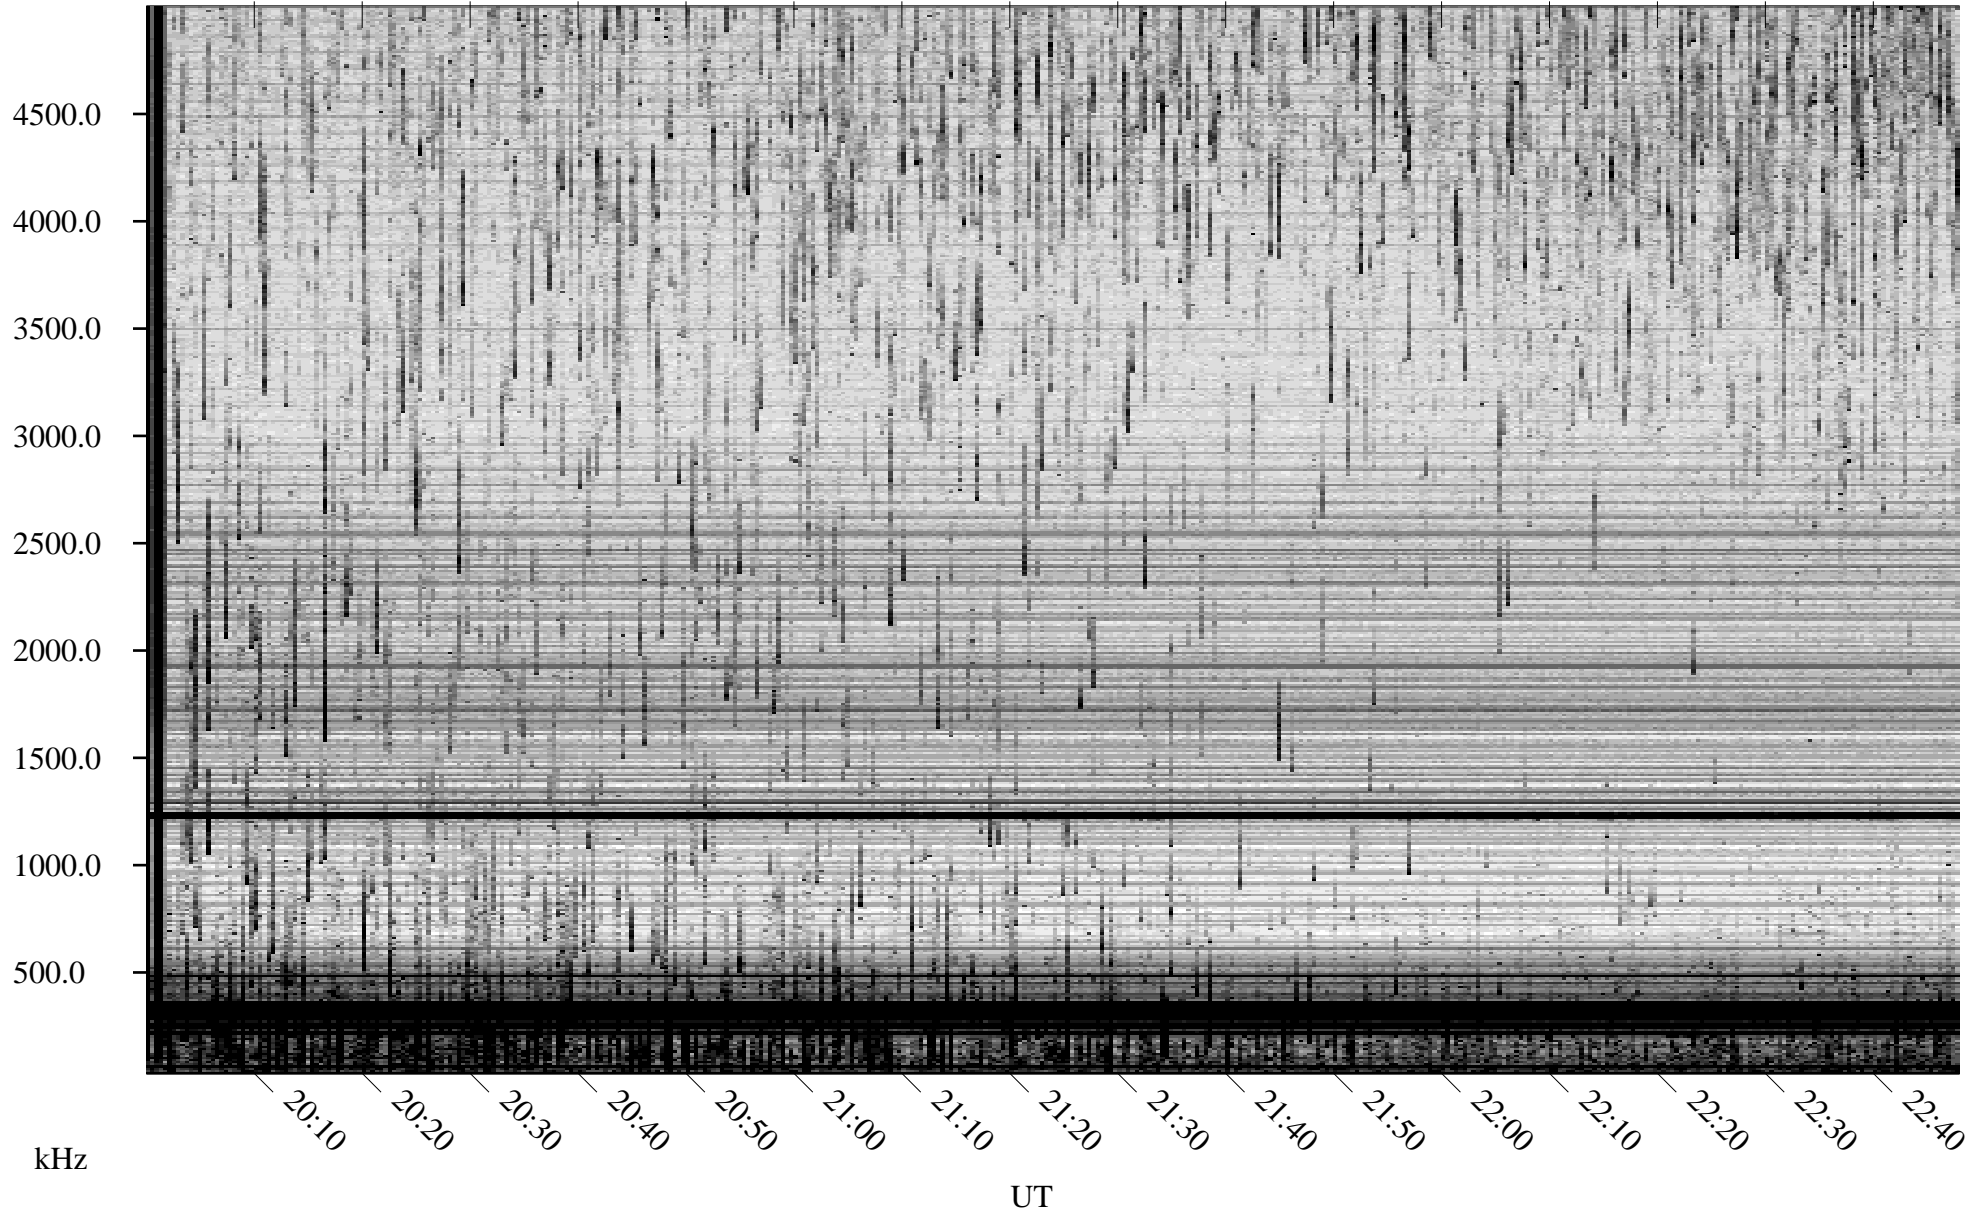

07/15/2008 Churchill, Manitoba

Linear Scale Black = 161 White = 15

ch08197l.r00SUm max_12

Page 1

07/15/2008 Churchill, Manitoba

Linear Scale Black = 161 White = 15

ch08197l.r00SUm max_12

Page 2

07/16/2008 Churchill, Manitoba

Linear Scale Black = 161 White = 15

ch08197l.r00SUm max_12

Page 3

07/16/2008 Churchill, Manitoba

Linear Scale Black = 161 White = 15

ch08197l.r00SUm max_12

Page 4

07/16/2008 Churchill, Manitoba

Linear Scale Black = 161 White = 15

ch08197l.r00SUm max_12

Page 5

07/16/2008 Churchill, Manitoba

Linear Scale Black = 161 White = 15

ch08197l.r00SUm max_12

Page 6

07/16/2008 Churchill, Manitoba

Linear Scale Black = 161 White = 15

ch08197l.r00SUm max_12

Page 7

07/16/2008 Churchill, Manitoba

Linear Scale Black = 161 White = 15

ch08197l.r00SUm max_12

Page 8