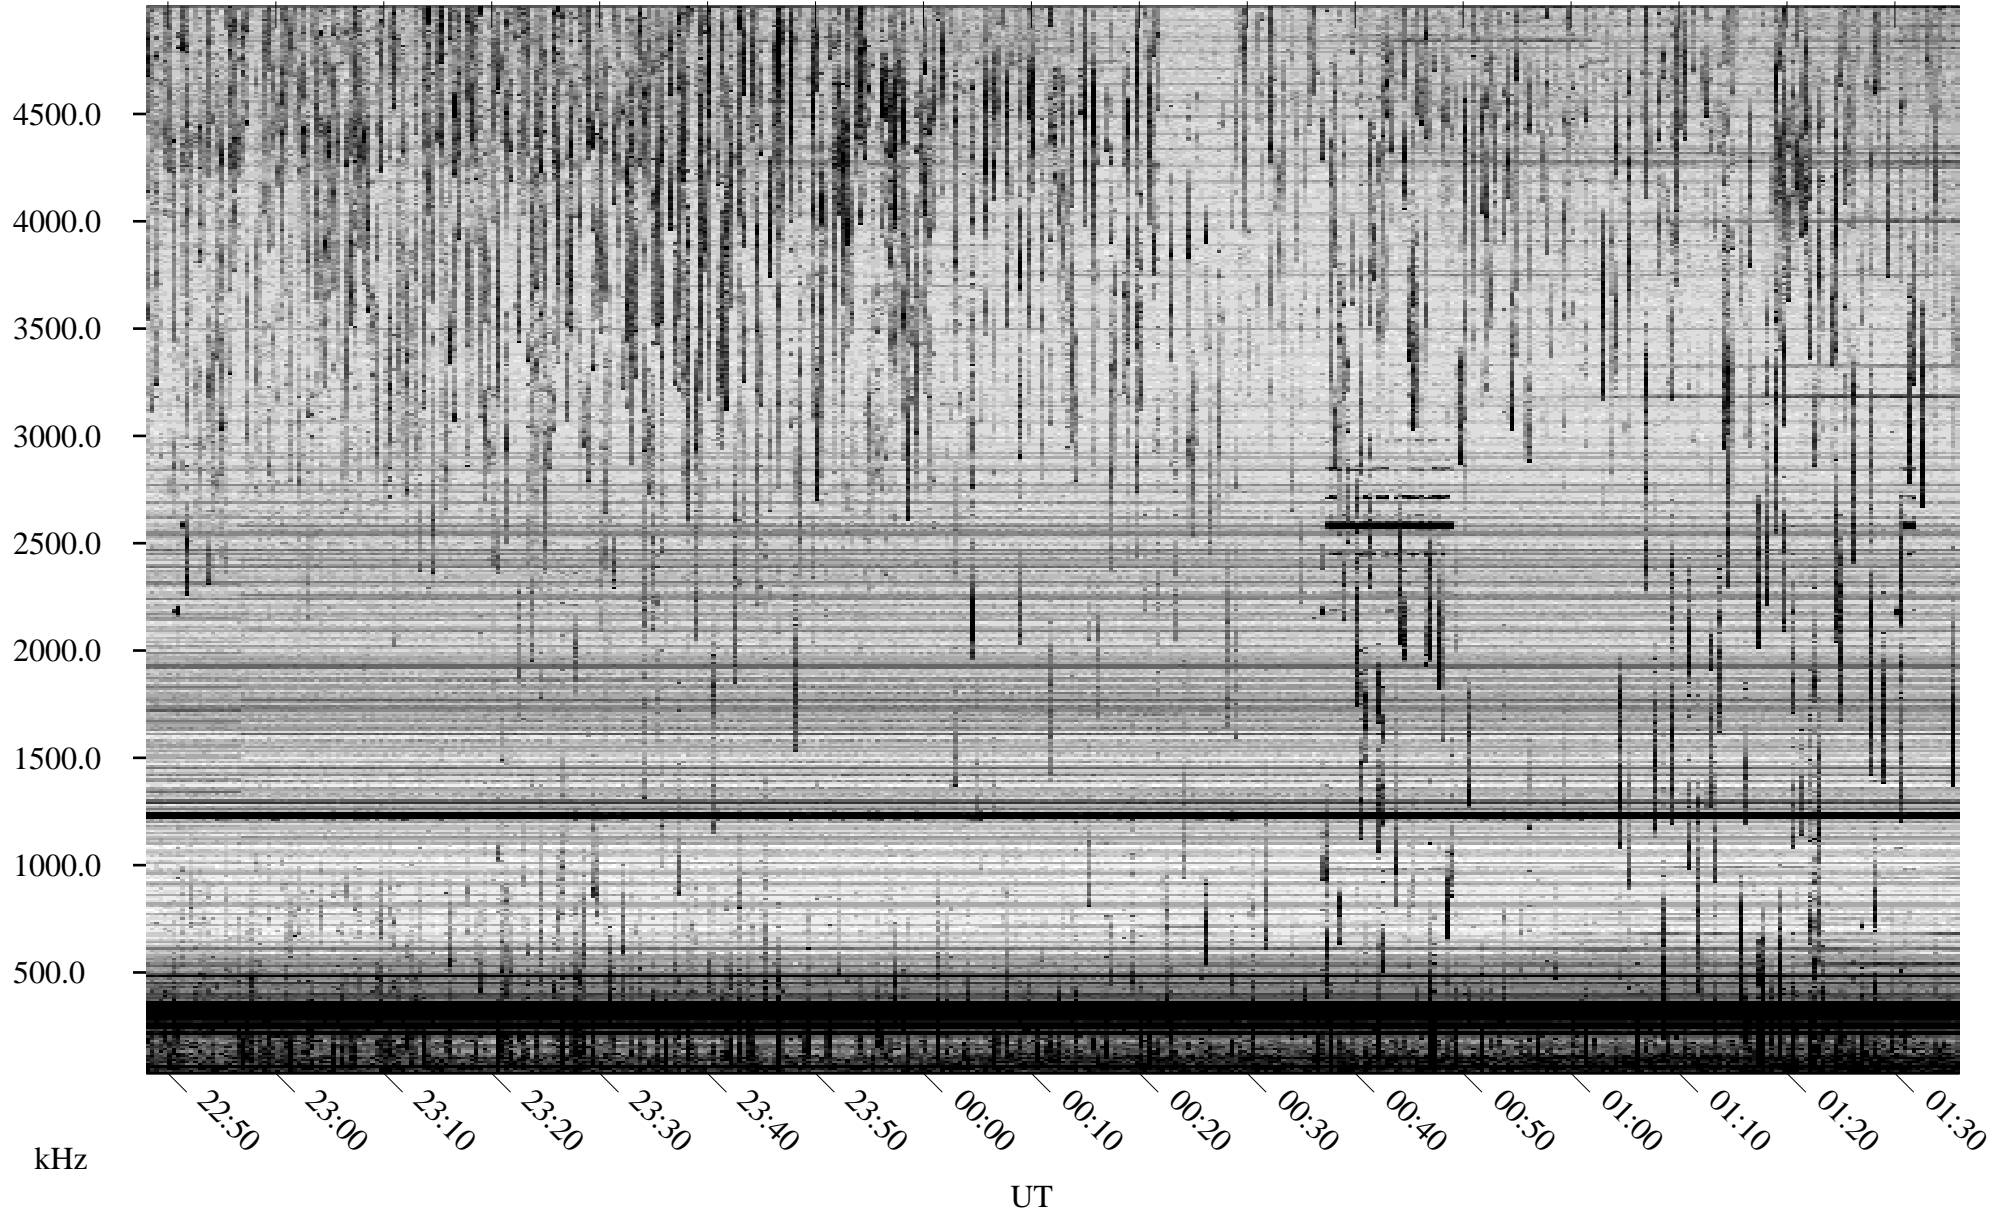

07/15/2008 Churchill, Manitoba

Linear Scale Black = 161 White = 15

ch08197l.r00SUm max_12

Page 1

07/15/2008 Churchill, Manitoba

Linear Scale Black = 161 White = 15

ch08197l.r00SUm max_12

Page 2

07/16/2008 Churchill, Manitoba

Linear Scale Black = 161 White = 15

ch08197l.r00SUm max_12

Page 3

07/16/2008 Churchill, Manitoba

Linear Scale Black = 161 White = 15

ch08197l.r00SUm max_12

Page 4

07/16/2008 Churchill, Manitoba

Linear Scale Black = 161 White = 15

ch08197l.r00SUm max_12

Page 5

07/16/2008 Churchill, Manitoba

Linear Scale Black = 161 White = 15

ch08197l.r00SUm max_12

Page 6

07/16/2008 Churchill, Manitoba

Linear Scale Black = 161 White = 15

ch08197l.r00SUm max_12

Page 7

07/16/2008 Churchill, Manitoba

Linear Scale Black = 161 White = 15

ch08197l.r00SUm max_12

Page 8