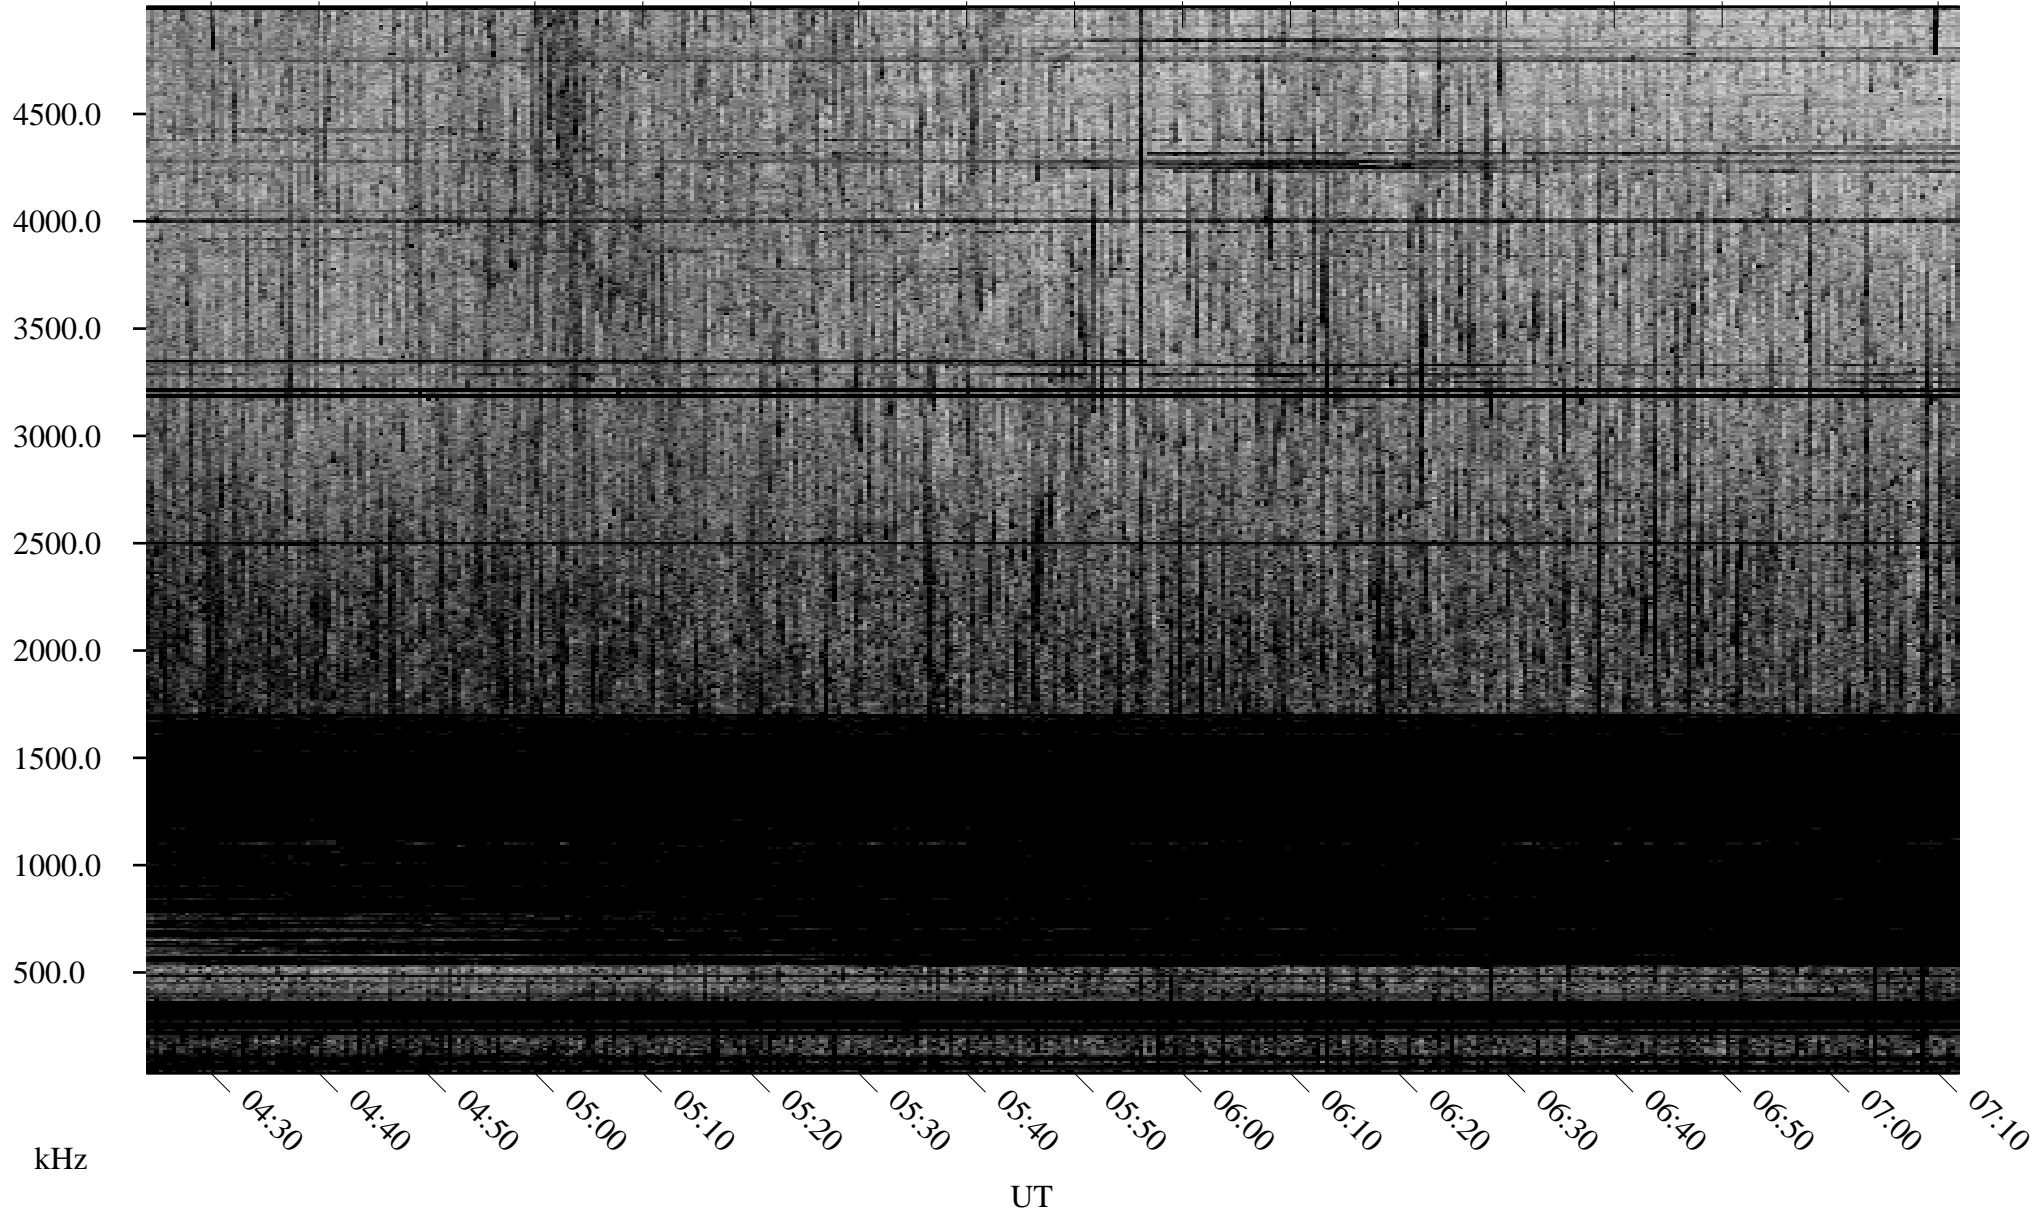

07/15/2008 Churchill, Manitoba

Linear Scale Black = 161 White = 15

ch08197l.r00SUm max_12

Page 1

07/15/2008 Churchill, Manitoba

Linear Scale Black = 161 White = 15

ch08197l.r00SUm max_12

Page 2

07/16/2008 Churchill, Manitoba

Linear Scale Black = 161 White = 15

ch08197l.r00SUm max_12

Page 3

07/16/2008 Churchill, Manitoba

Linear Scale Black = 161 White = 15

ch08197l.r00SUm max_12

Page 4

07/16/2008 Churchill, Manitoba

Linear Scale Black = 161 White = 15

ch08197l.r00SUm max_12

Page 5

07/16/2008 Churchill, Manitoba

Linear Scale Black = 161 White = 15

ch08197l.r00SUm max_12

Page 6

07/16/2008 Churchill, Manitoba

Linear Scale Black = 161 White = 15

ch08197l.r00SUm max_12

Page 7

07/16/2008 Churchill, Manitoba

Linear Scale Black = 161 White = 15

ch08197l.r00SUm max_12

Page 8