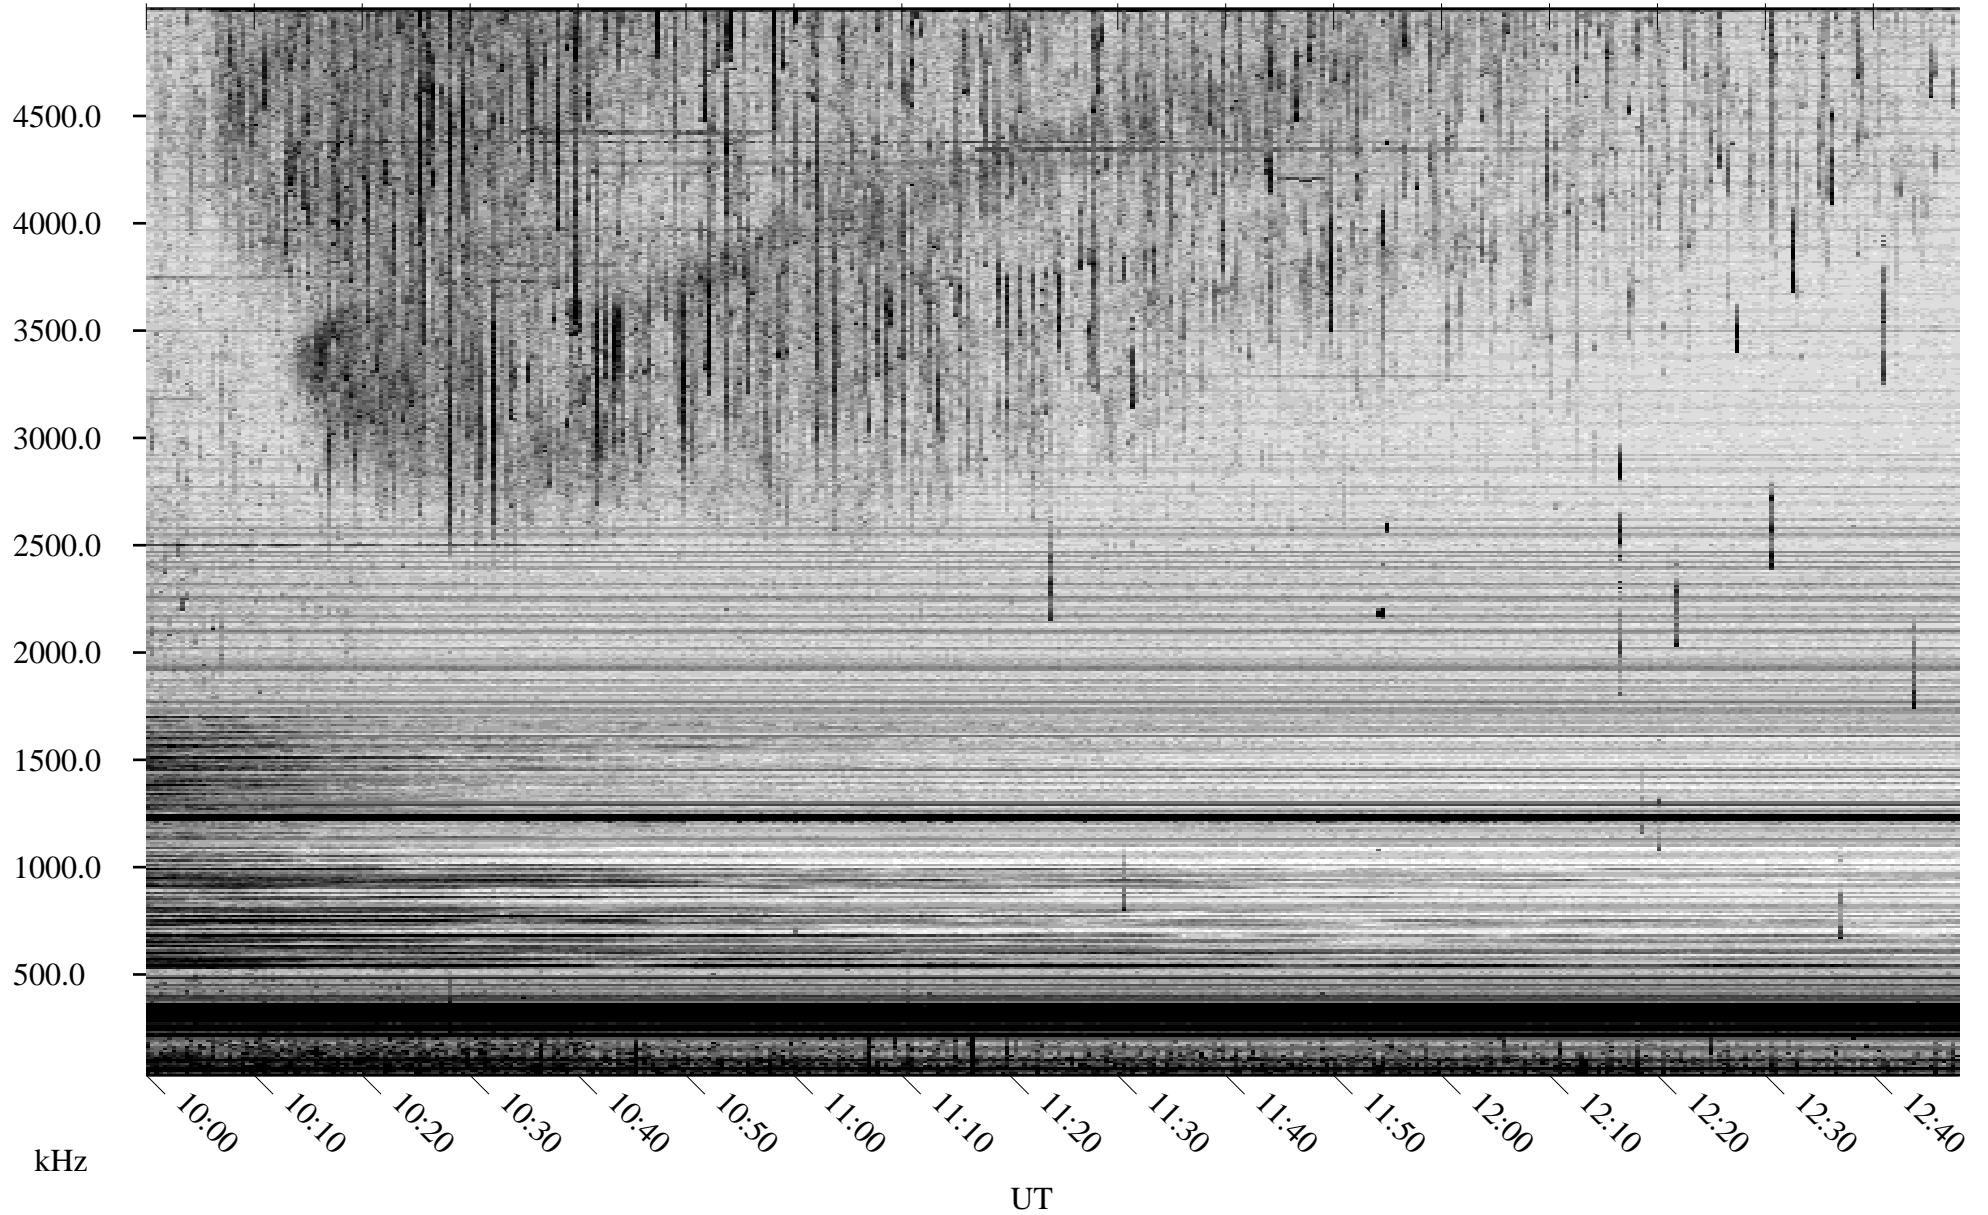

07/15/2008 Churchill, Manitoba

Linear Scale Black = 161 White = 15

ch08197l.r00SUm max_12

Page 1

07/15/2008 Churchill, Manitoba

Linear Scale Black = 161 White = 15

ch08197l.r00SUm max_12

Page 2

07/16/2008 Churchill, Manitoba

Linear Scale Black = 161 White = 15

ch08197l.r00SUm max_12

Page 3

07/16/2008 Churchill, Manitoba

Linear Scale Black = 161 White = 15

ch08197l.r00SUm max_12

Page 4

07/16/2008 Churchill, Manitoba

Linear Scale Black = 161 White = 15

ch08197l.r00SUm max_12

Page 5

07/16/2008 Churchill, Manitoba

Linear Scale Black = 161 White = 15

ch08197l.r00SUm max_12

Page 6

07/16/2008 Churchill, Manitoba

Linear Scale Black = 161 White = 15

ch08197l.r00SUm max_12

Page 7

07/16/2008 Churchill, Manitoba

Linear Scale Black = 161 White = 15

ch08197l.r00SUm max_12

Page 8