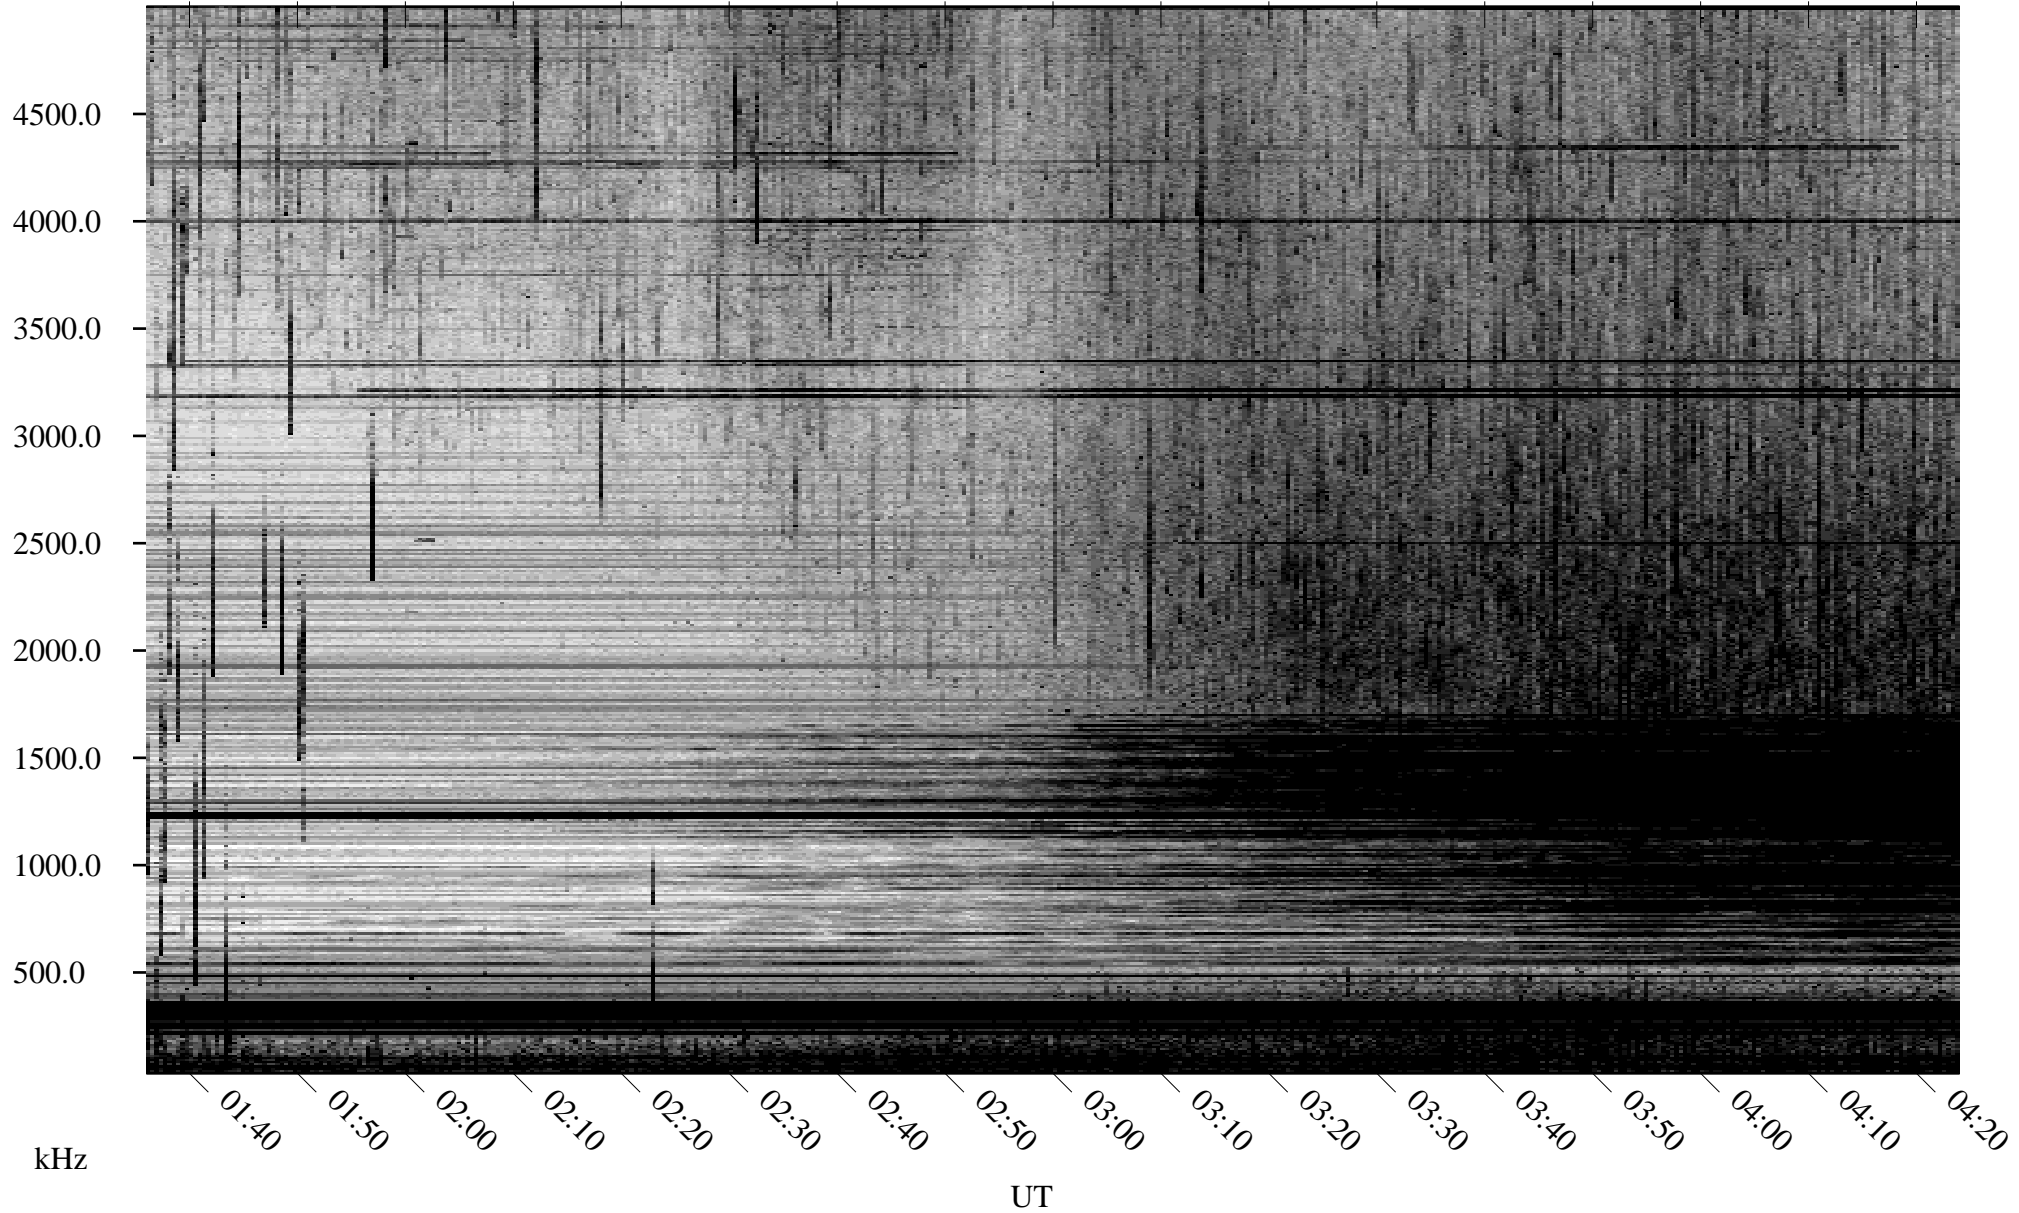

07/15/2008 Churchill, Manitoba

Linear Scale Black = 161 White = 15

ch08197l.r00SUm max_12

Page 1

07/15/2008 Churchill, Manitoba

Linear Scale Black = 161 White = 15

ch08197l.r00SUm max_12

Page 2

07/16/2008 Churchill, Manitoba

Linear Scale Black = 161 White = 15

ch08197l.r00SUm max_12

Page 3

07/16/2008 Churchill, Manitoba

Linear Scale Black = 161 White = 15

ch08197l.r00SUm max_12

Page 4

07/16/2008 Churchill, Manitoba

Linear Scale Black = 161 White = 15

ch08197l.r00SUm max_12

Page 5

07/16/2008 Churchill, Manitoba

Linear Scale Black = 161 White = 15

ch08197l.r00SUm max_12

Page 6

07/16/2008 Churchill, Manitoba

Linear Scale Black = 161 White = 15

ch08197l.r00SUm max_12

Page 7

07/16/2008 Churchill, Manitoba

Linear Scale Black = 161 White = 15

ch08197l.r00SUm max_12

Page 8