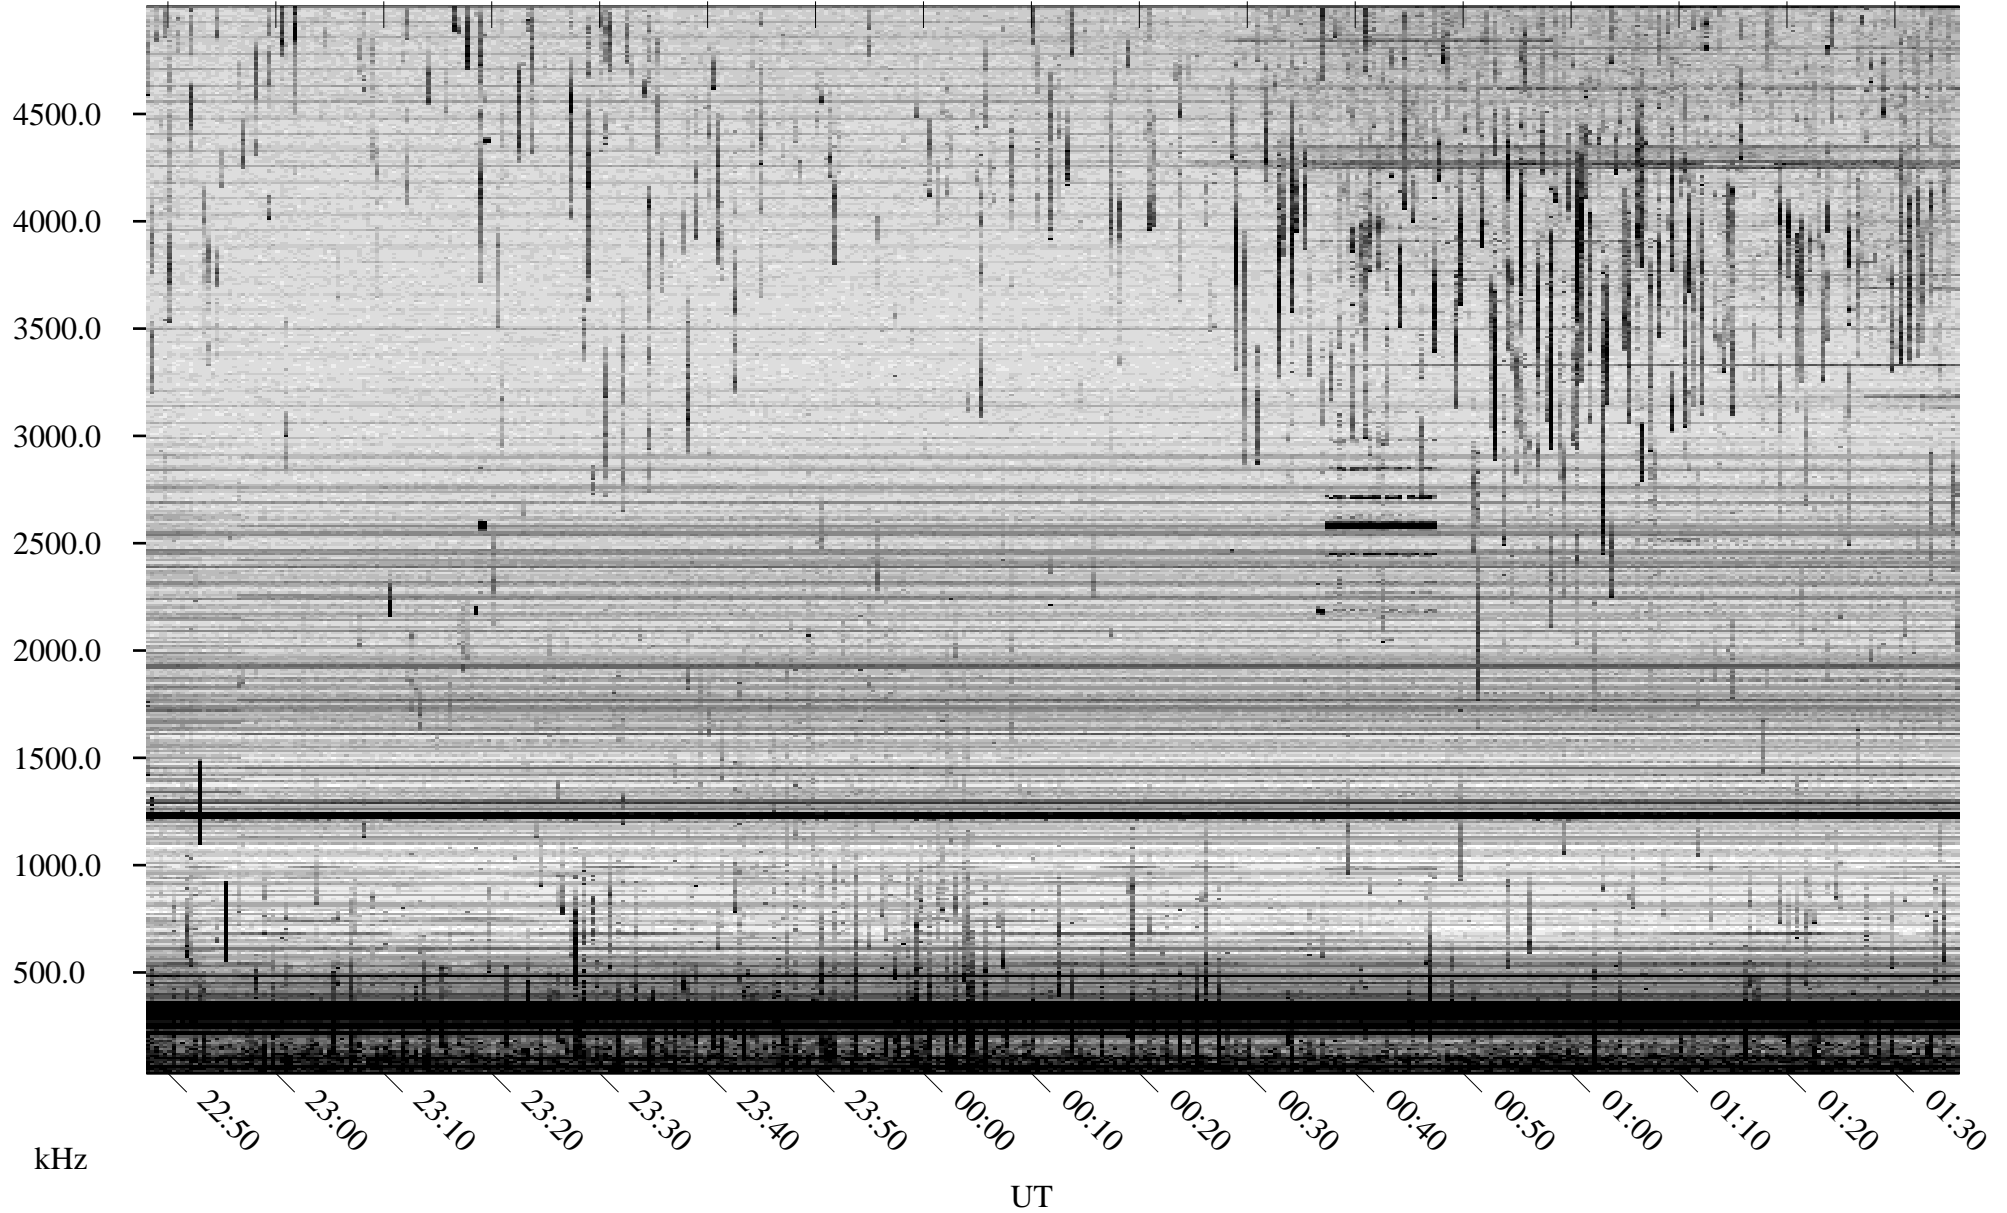

07/16/2008 Churchill, Manitoba

Linear Scale Black = 161 White = 15

ch08198l.r00SUm max_12

Page 1

07/16/2008 Churchill, Manitoba

Linear Scale Black = 161 White = 15

ch08198l.r00SUm max_12

Page 2

07/17/2008 Churchill, Manitoba

Linear Scale Black = 161 White = 15

ch08198l.r00SUm max_12

Page 3

07/17/2008 Churchill, Manitoba

Linear Scale Black = 161 White = 15

ch08198l.r00SUm max_12

Page 4

07/17/2008 Churchill, Manitoba

Linear Scale Black = 161 White = 15

ch08198l.r00SUm max_12

Page 5

07/17/2008 Churchill, Manitoba

Linear Scale Black = 161 White = 15

ch08198l.r00SUm max_12

Page 6

07/17/2008 Churchill, Manitoba

Linear Scale Black = 161 White = 15

ch08198l.r00SUm max_12

Page 7

07/17/2008 Churchill, Manitoba

Linear Scale Black = 161 White = 15

ch08198l.r00SUm max_12