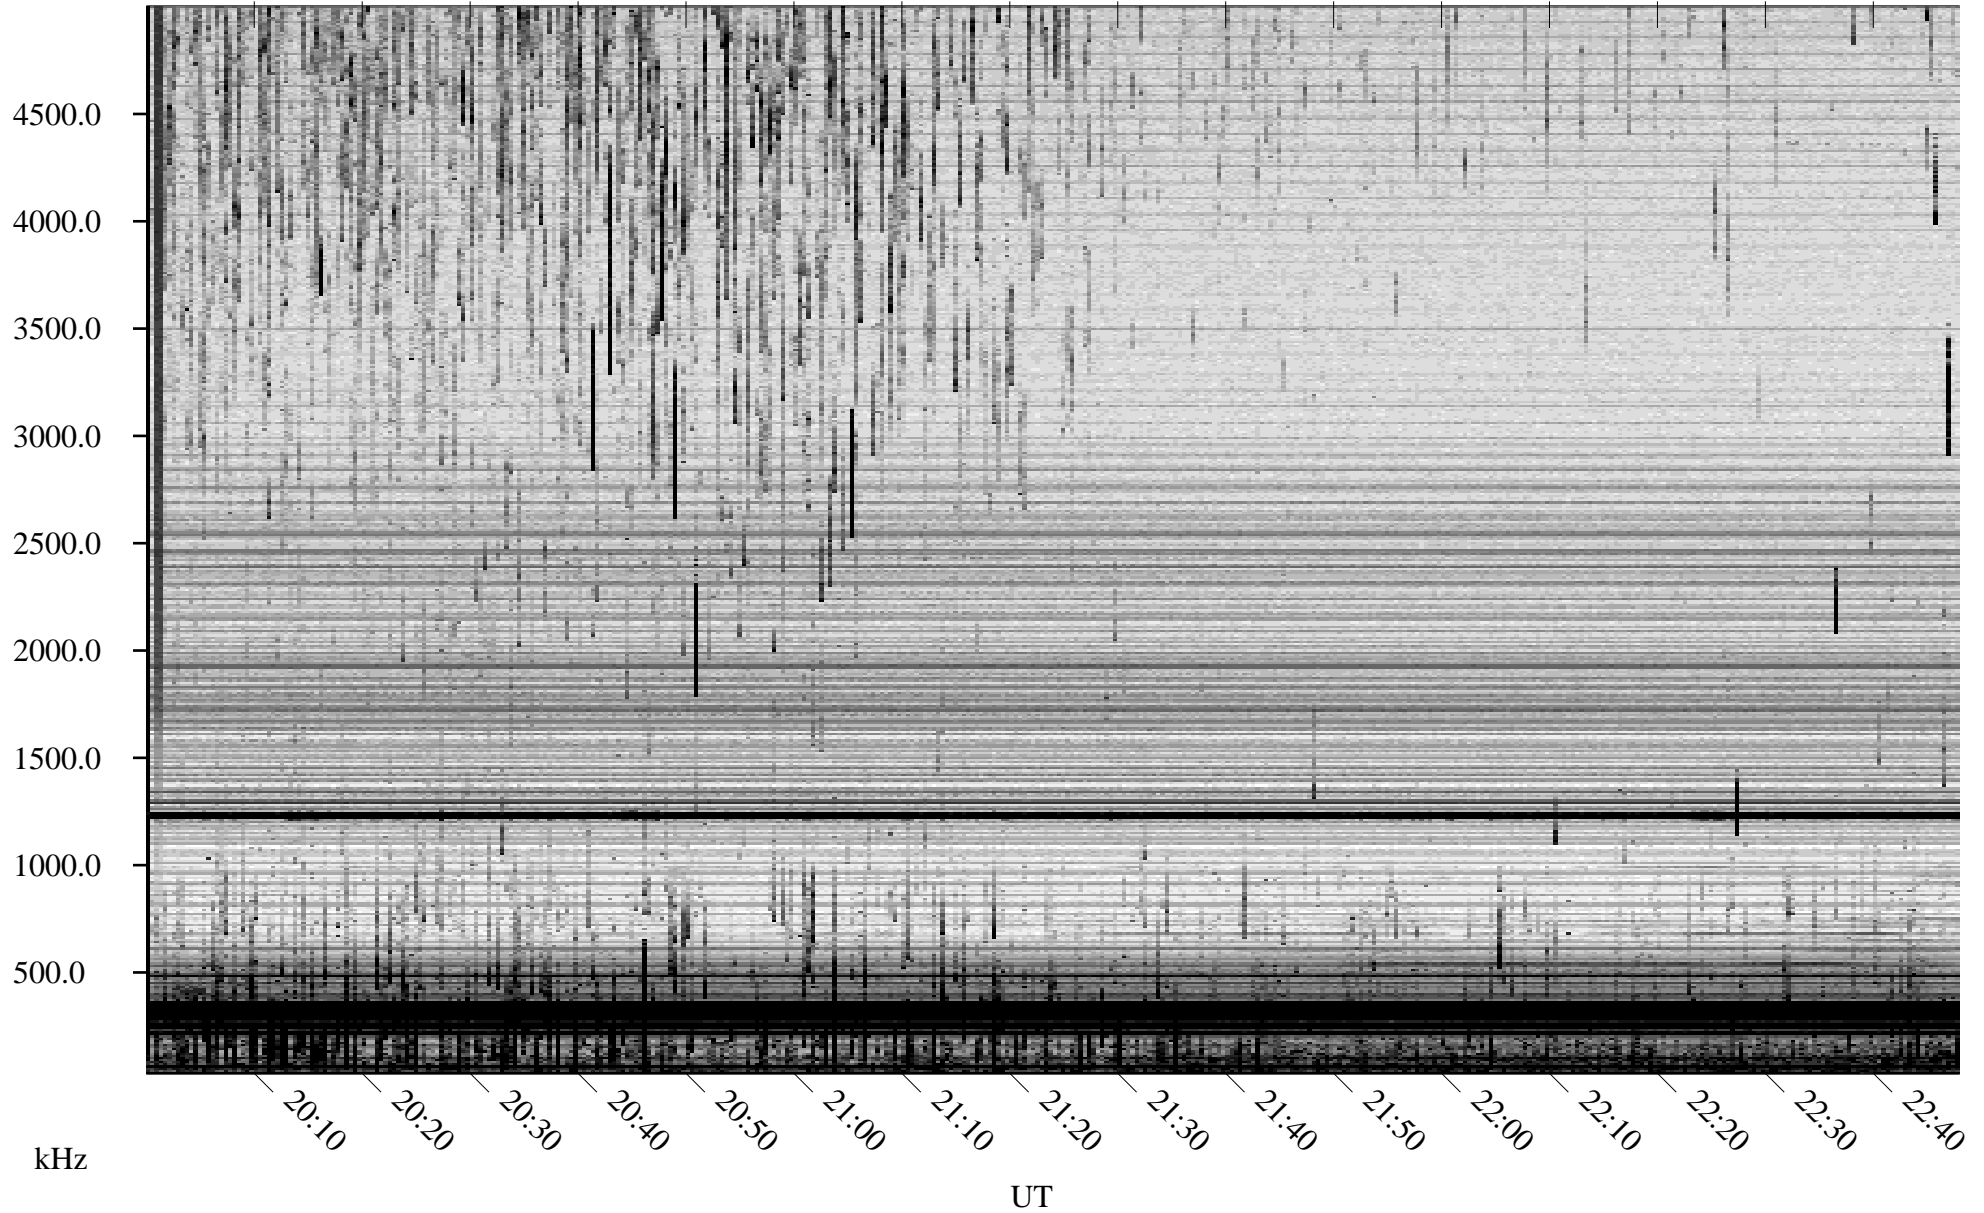

07/16/2008 Churchill, Manitoba

Linear Scale Black = 161 White = 15

ch08198l.r00SUm max_12

Page 1

07/16/2008 Churchill, Manitoba

Linear Scale Black = 161 White = 15

ch08198l.r00SUm max_12

Page 2

07/17/2008 Churchill, Manitoba

Linear Scale Black = 161 White = 15

ch08198l.r00SUm max_12

Page 3

07/17/2008 Churchill, Manitoba

Linear Scale Black = 161 White = 15

ch08198l.r00SUm max_12

Page 4

07/17/2008 Churchill, Manitoba

Linear Scale Black = 161 White = 15

ch08198l.r00SUm max_12

Page 5

07/17/2008 Churchill, Manitoba

Linear Scale Black = 161 White = 15

ch08198l.r00SUm max_12

Page 6

07/17/2008 Churchill, Manitoba

Linear Scale Black = 161 White = 15

ch08198l.r00SUm max_12

Page 7

07/17/2008 Churchill, Manitoba

Linear Scale Black = 161 White = 15

ch08198l.r00SUm max_12