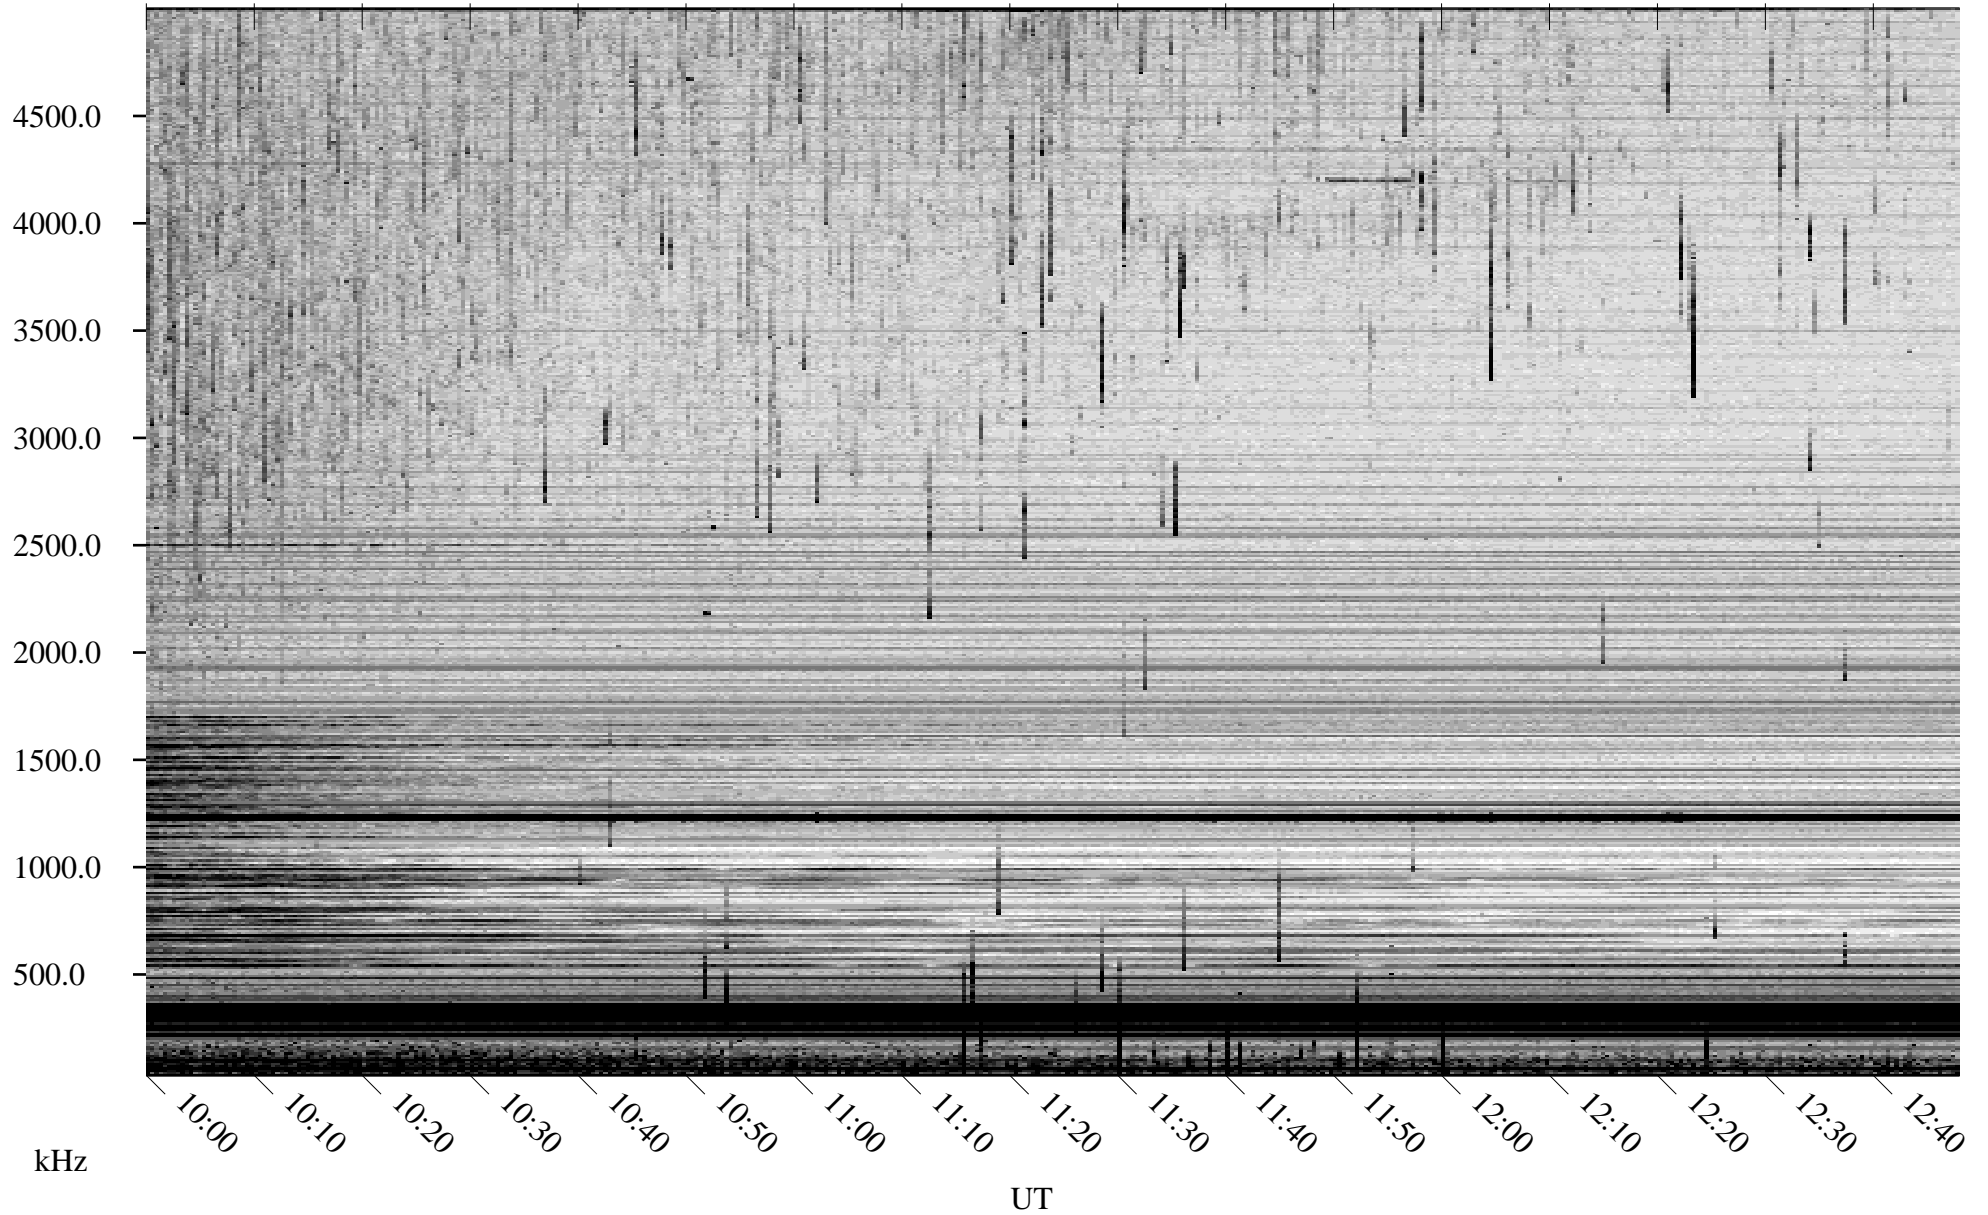

07/16/2008 Churchill, Manitoba

Linear Scale Black = 161 White = 15

ch08198l.r00SUm max_12

Page 1

07/16/2008 Churchill, Manitoba

Linear Scale Black = 161 White = 15

ch08198l.r00SUm max_12

Page 2

07/17/2008 Churchill, Manitoba

Linear Scale Black = 161 White = 15

ch08198l.r00SUm max_12

Page 3

07/17/2008 Churchill, Manitoba

Linear Scale Black = 161 White = 15

ch08198l.r00SUm max_12

Page 4

07/17/2008 Churchill, Manitoba

Linear Scale Black = 161 White = 15

ch08198l.r00SUm max_12

Page 5

07/17/2008 Churchill, Manitoba

Linear Scale Black = 161 White = 15

ch08198l.r00SUm max_12

Page 6

07/17/2008 Churchill, Manitoba

Linear Scale Black = 161 White = 15

ch08198l.r00SUm max_12

Page 7

07/17/2008 Churchill, Manitoba

Linear Scale Black = 161 White = 15

ch08198l.r00SUm max_12