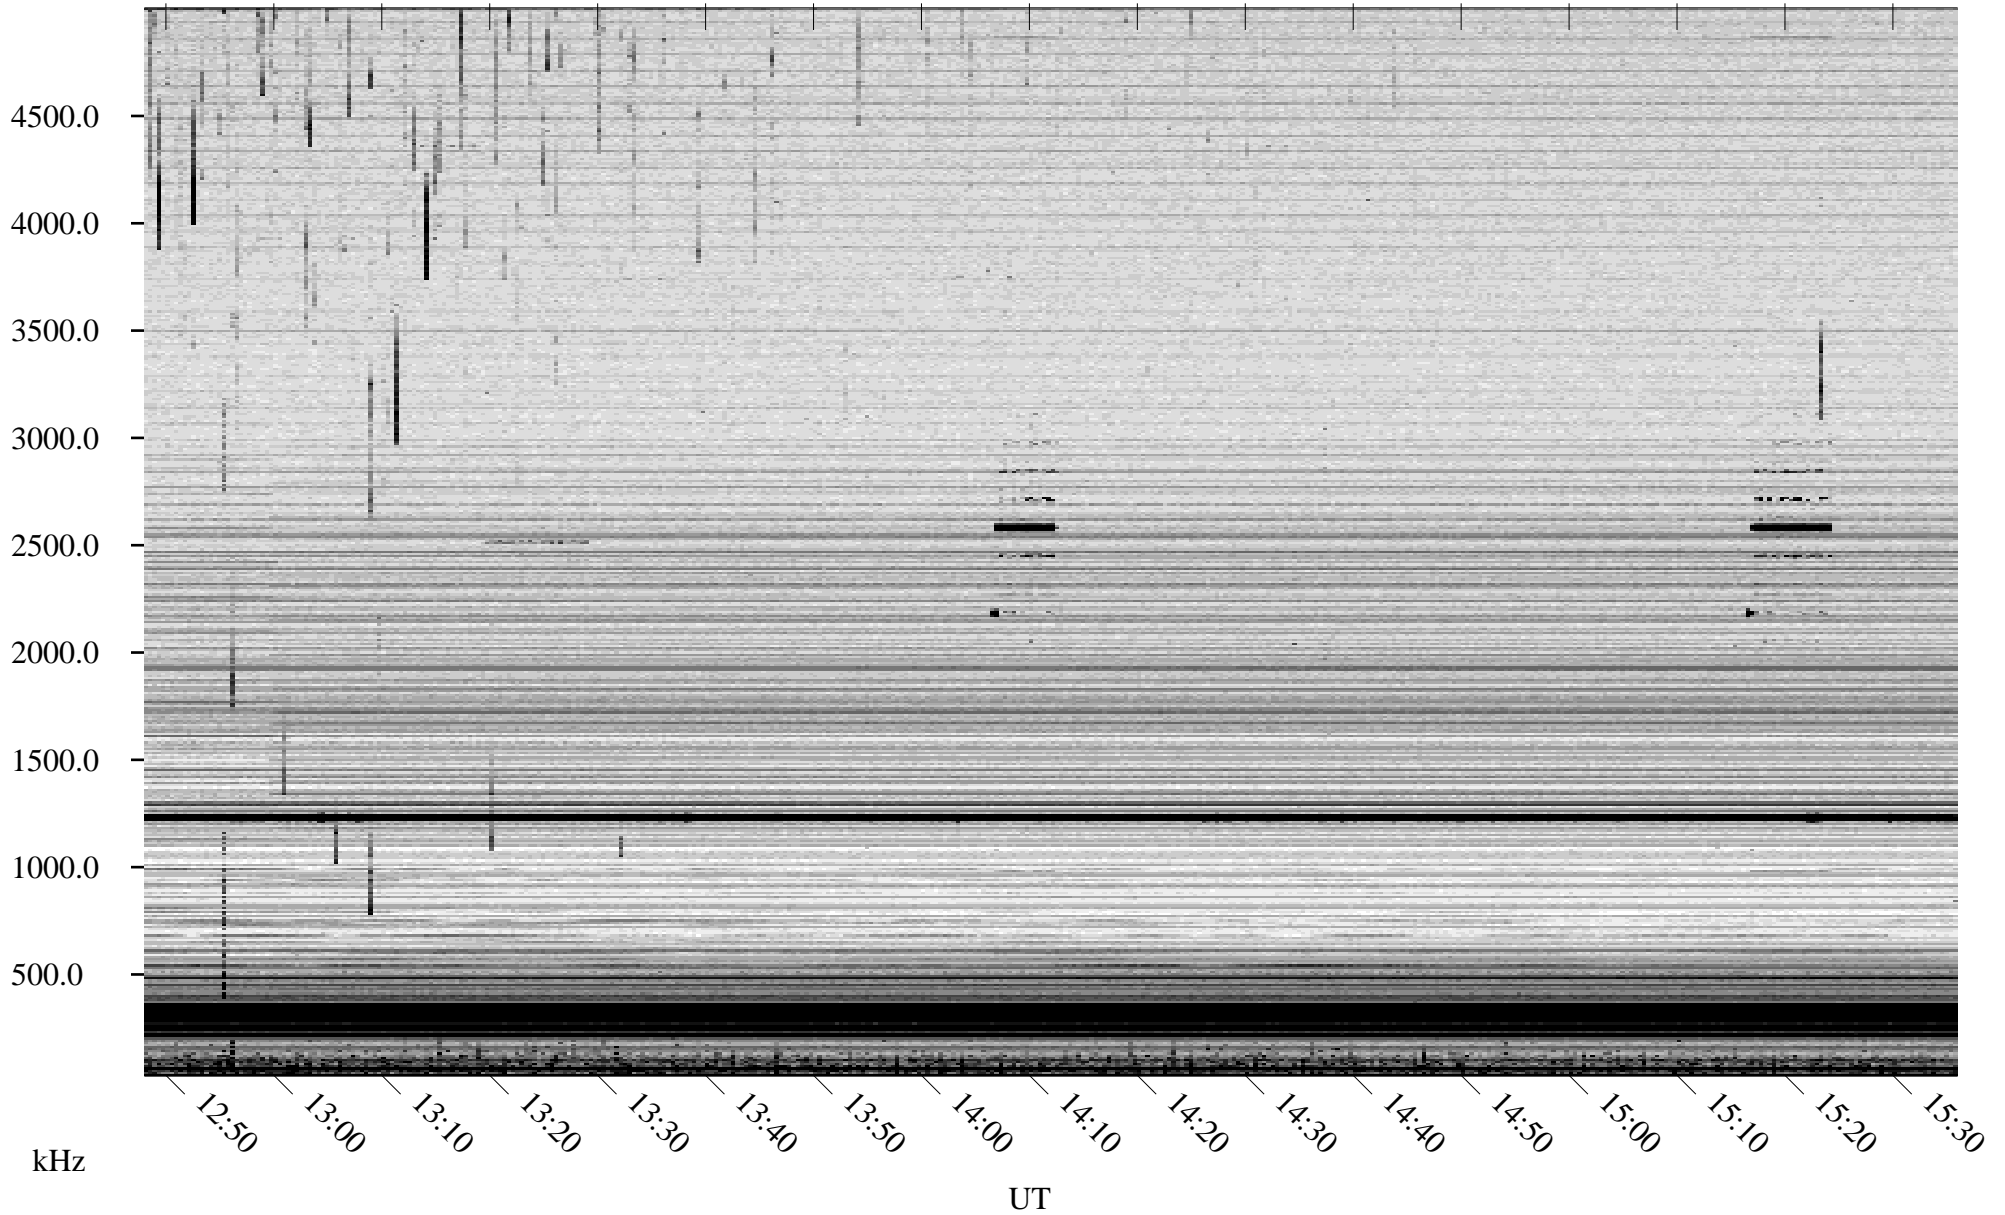

07/16/2008 Churchill, Manitoba

Linear Scale Black = 161 White = 15

ch08198l.r00SUm max_12

Page 1

07/16/2008 Churchill, Manitoba

Linear Scale Black = 161 White = 15

ch08198l.r00SUm max_12

Page 2

07/17/2008 Churchill, Manitoba

Linear Scale Black = 161 White = 15

ch08198l.r00SUm max_12

Page 3

07/17/2008 Churchill, Manitoba

Linear Scale Black = 161 White = 15

ch08198l.r00SUm max_12

Page 4

07/17/2008 Churchill, Manitoba

Linear Scale Black = 161 White = 15

ch08198l.r00SUm max_12

Page 5

07/17/2008 Churchill, Manitoba

Linear Scale Black = 161 White = 15

ch08198l.r00SUm max_12

Page 6

07/17/2008 Churchill, Manitoba

Linear Scale Black = 161 White = 15

ch08198l.r00SUm max_12

Page 7

07/17/2008 Churchill, Manitoba

Linear Scale Black = 161 White = 15

ch08198l.r00SUm max_12