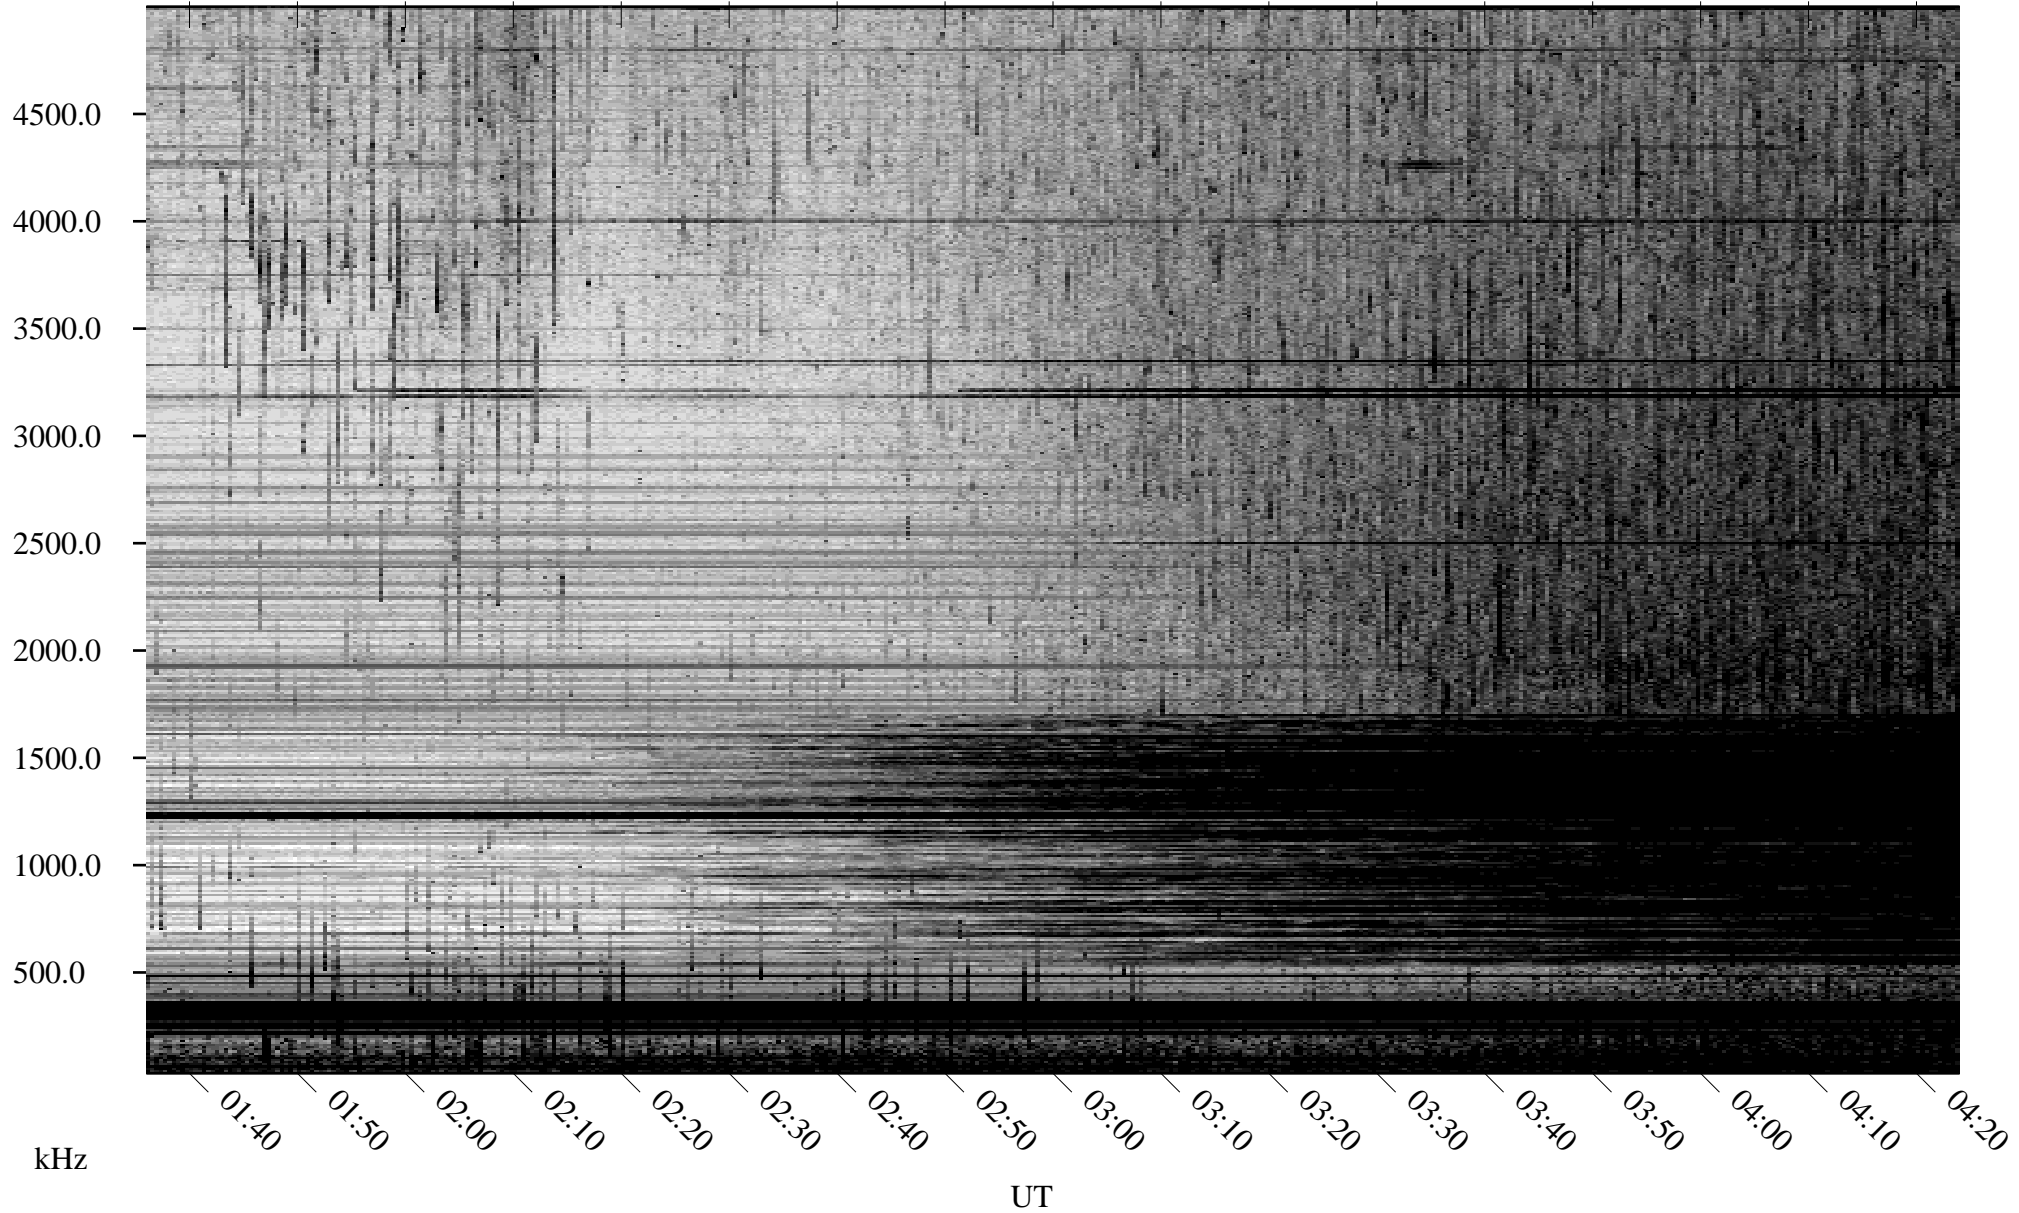

07/16/2008 Churchill, Manitoba

Linear Scale Black = 161 White = 15

ch08198l.r00SUm max_12

Page 1

07/16/2008 Churchill, Manitoba

Linear Scale Black = 161 White = 15

ch08198l.r00SUm max_12

Page 2

07/17/2008 Churchill, Manitoba

Linear Scale Black = 161 White = 15

ch08198l.r00SUm max_12

Page 3

07/17/2008 Churchill, Manitoba

Linear Scale Black = 161 White = 15

ch08198l.r00SUm max_12

Page 4

07/17/2008 Churchill, Manitoba

Linear Scale Black = 161 White = 15

ch08198l.r00SUm max_12

Page 5

07/17/2008 Churchill, Manitoba

Linear Scale Black = 161 White = 15

ch08198l.r00SUm max_12

Page 6

07/17/2008 Churchill, Manitoba

Linear Scale Black = 161 White = 15

ch08198l.r00SUm max_12

Page 7

07/17/2008 Churchill, Manitoba

Linear Scale Black = 161 White = 15

ch08198l.r00SUm max_12