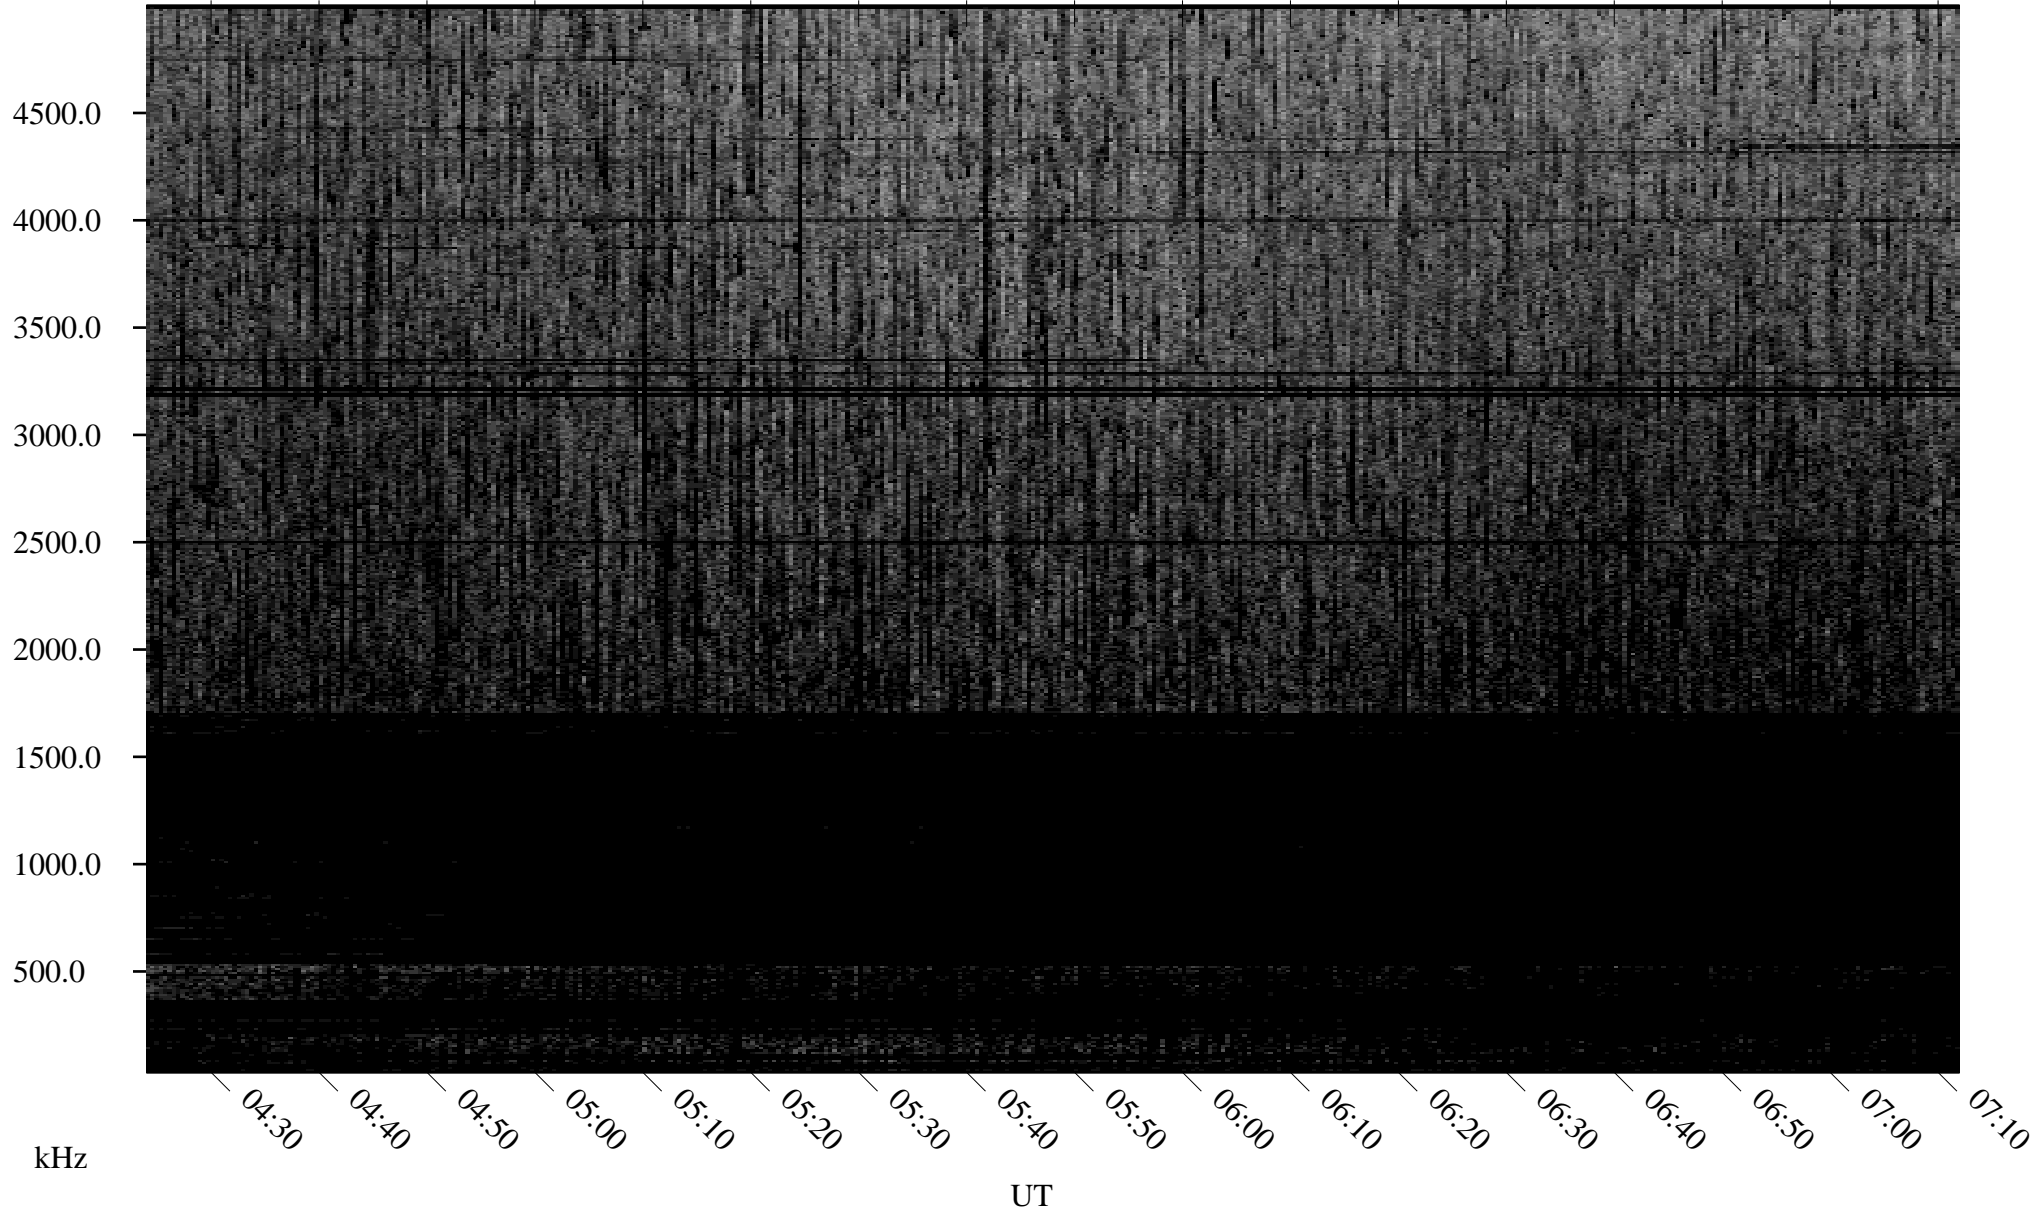

07/16/2008 Churchill, Manitoba

Linear Scale Black = 161 White = 15

ch08198l.r00SUm max_12

Page 1

07/16/2008 Churchill, Manitoba

Linear Scale Black = 161 White = 15

ch08198l.r00SUm max_12

Page 2

07/17/2008 Churchill, Manitoba

Linear Scale Black = 161 White = 15

ch08198l.r00SUm max_12

Page 3

07/17/2008 Churchill, Manitoba

Linear Scale Black = 161 White = 15

ch08198l.r00SUm max_12

Page 4

07/17/2008 Churchill, Manitoba

Linear Scale Black = 161 White = 15

ch08198l.r00SUm max_12

Page 5

07/17/2008 Churchill, Manitoba

Linear Scale Black = 161 White = 15

ch08198l.r00SUm max_12

Page 6

07/17/2008 Churchill, Manitoba

Linear Scale Black = 161 White = 15

ch08198l.r00SUm max_12

Page 7

07/17/2008 Churchill, Manitoba

Linear Scale Black = 161 White = 15

ch08198l.r00SUm max_12