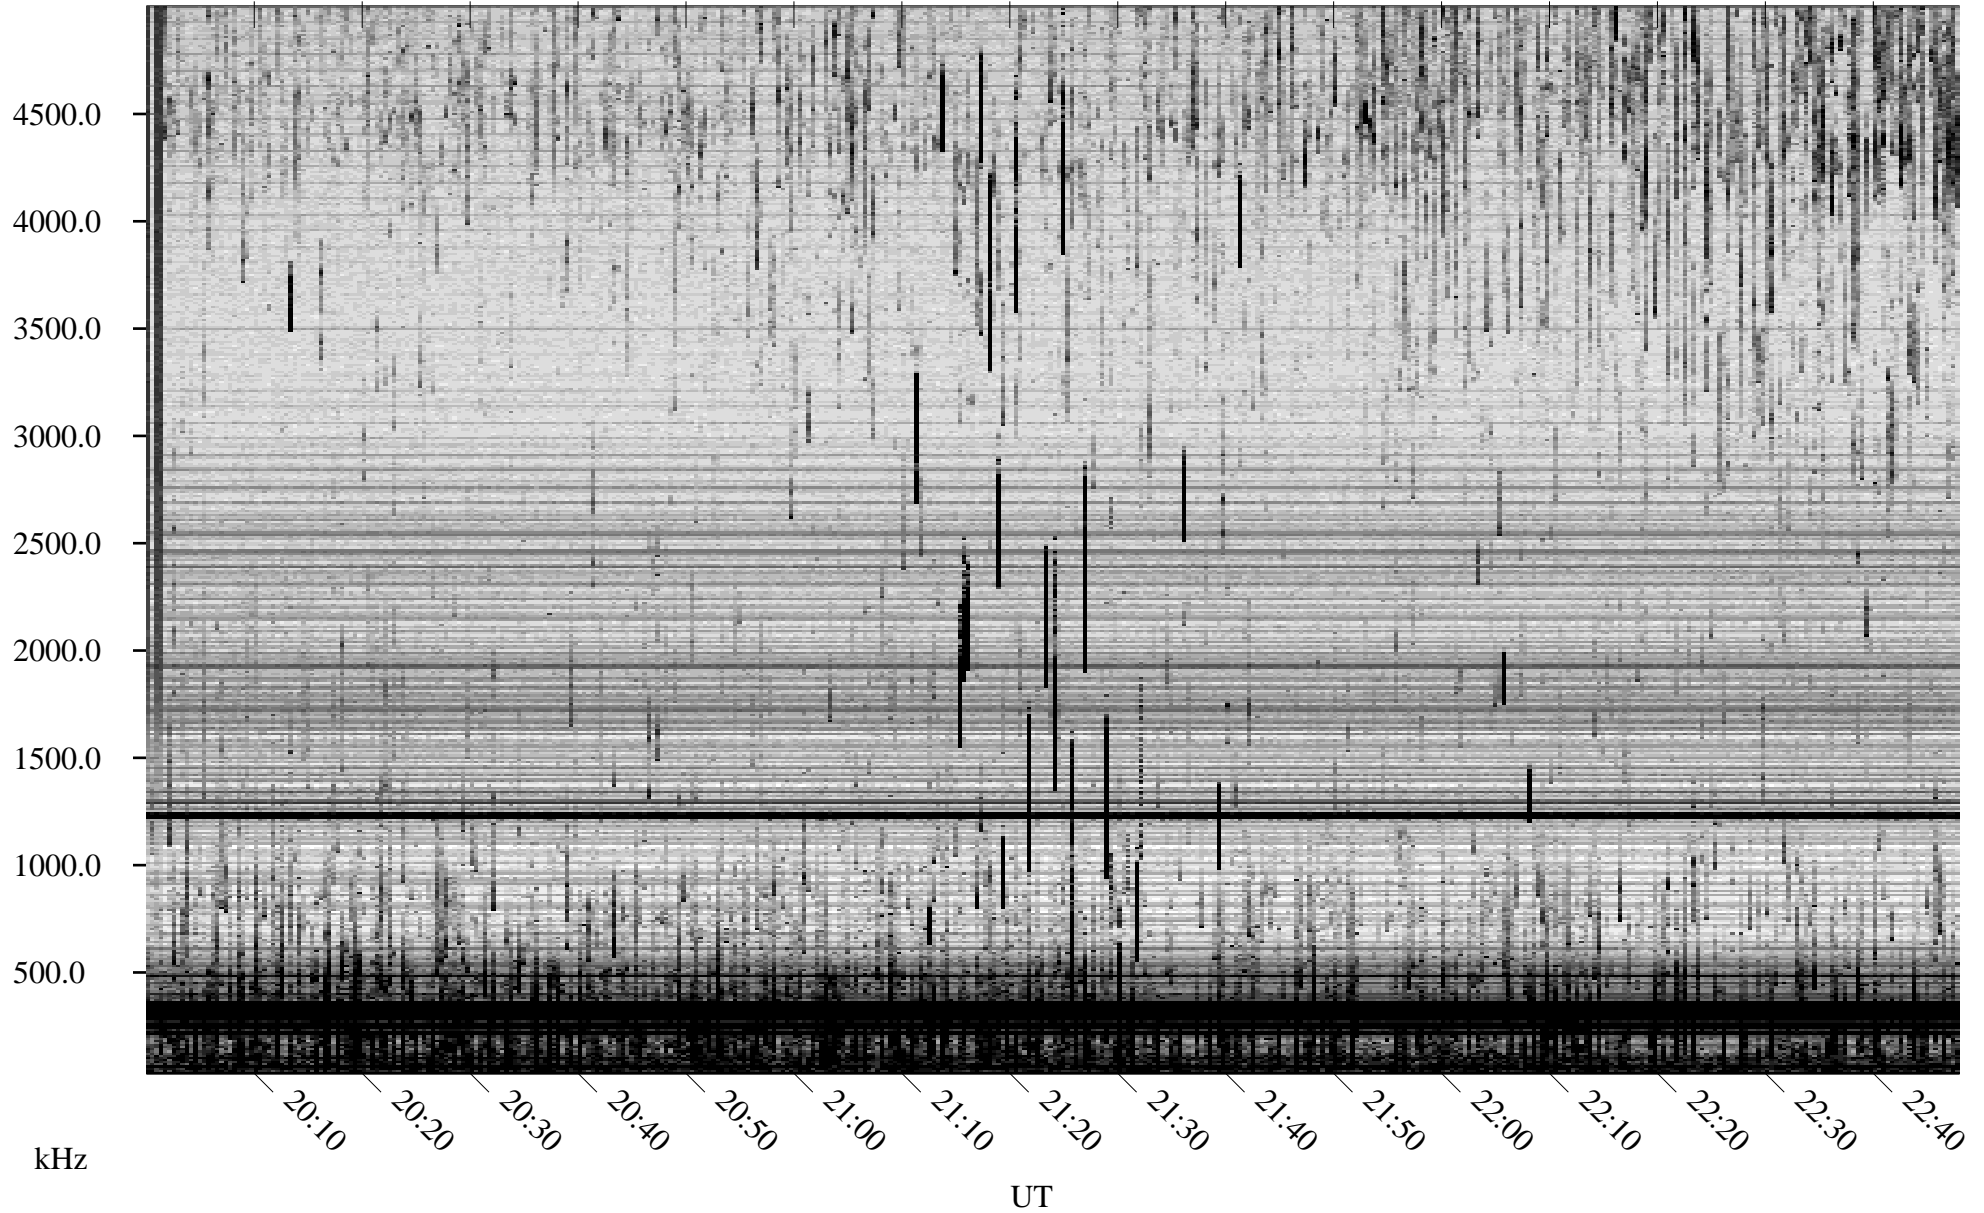

# 07/17/2008 Churchill, Manitoba

Linear Scale    Black = 161    White = 15

ch08199l.r00SUm max\_12

Page 1

# 07/17/2008 Churchill, Manitoba

Linear Scale    Black = 161    White = 15

ch08199l.r00SUm max\_12

Page 2

# 07/18/2008 Churchill, Manitoba

Linear Scale    Black = 161    White = 15

ch08199l.r00SUm max\_12

Page 3

# 07/18/2008 Churchill, Manitoba

Linear Scale    Black = 161    White = 15

ch08199l.r00SUm max\_12

Page 4