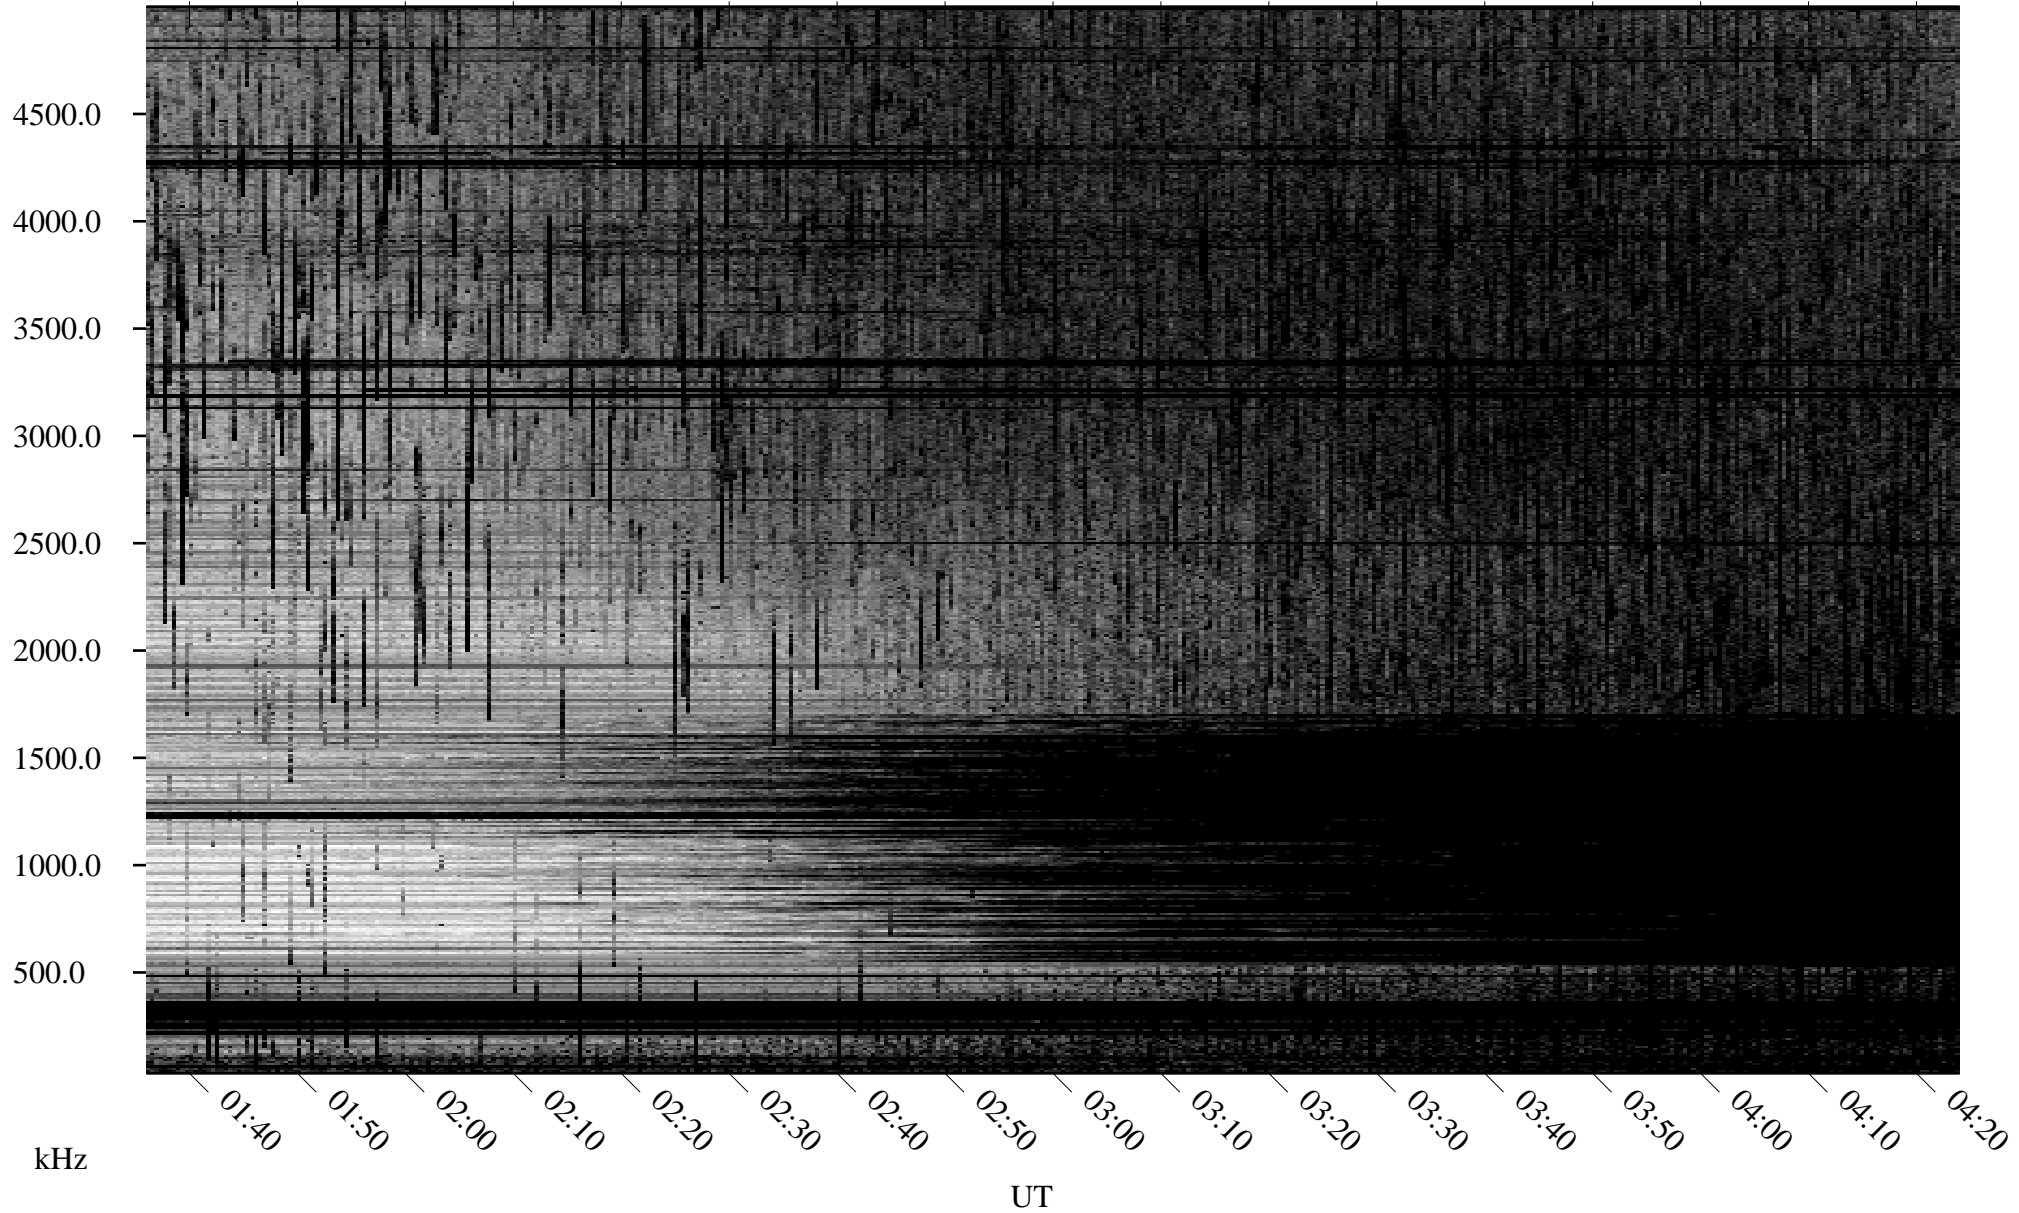

# 07/17/2008 Churchill, Manitoba

Linear Scale    Black = 161    White = 15

ch08199l.r00SUm max\_12

Page 1

# 07/17/2008 Churchill, Manitoba

Linear Scale    Black = 161    White = 15

ch08199l.r00SUm max\_12

Page 2

# 07/18/2008 Churchill, Manitoba

Linear Scale    Black = 161    White = 15

ch08199l.r00SUm max\_12

Page 3

# 07/18/2008 Churchill, Manitoba

Linear Scale    Black = 161    White = 15

ch08199l.r00SUm max\_12

Page 4