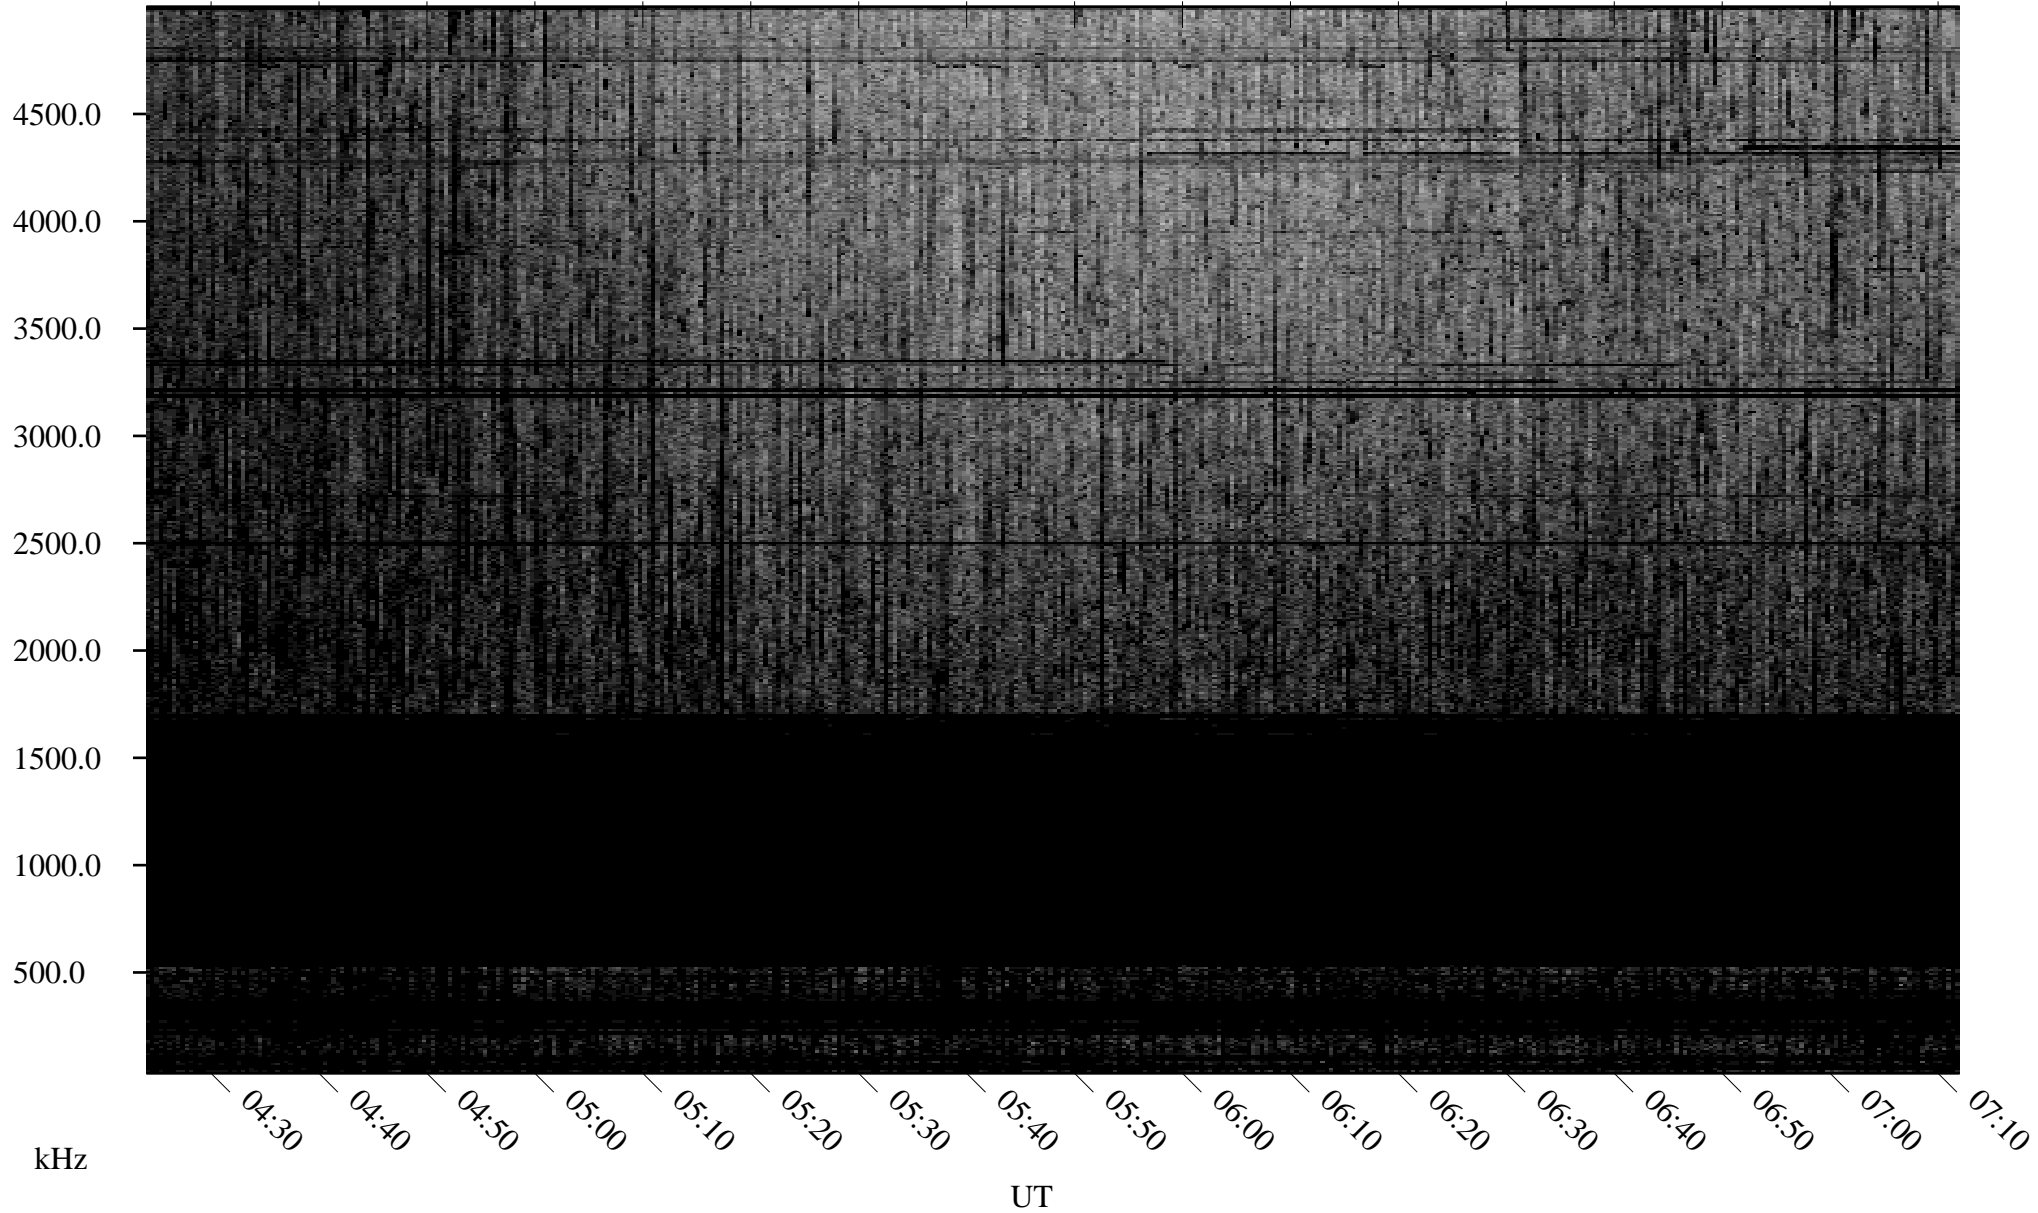

# 07/17/2008 Churchill, Manitoba

Linear Scale    Black = 161    White = 15

ch08199l.r00SUm max\_12

Page 1

# 07/17/2008 Churchill, Manitoba

Linear Scale    Black = 161    White = 15

ch08199l.r00SUm max\_12

Page 2

# 07/18/2008 Churchill, Manitoba

Linear Scale    Black = 161    White = 15

ch08199l.r00SUm max\_12

Page 3

# 07/18/2008 Churchill, Manitoba

Linear Scale    Black = 161    White = 15

ch08199l.r00SUm max\_12

Page 4