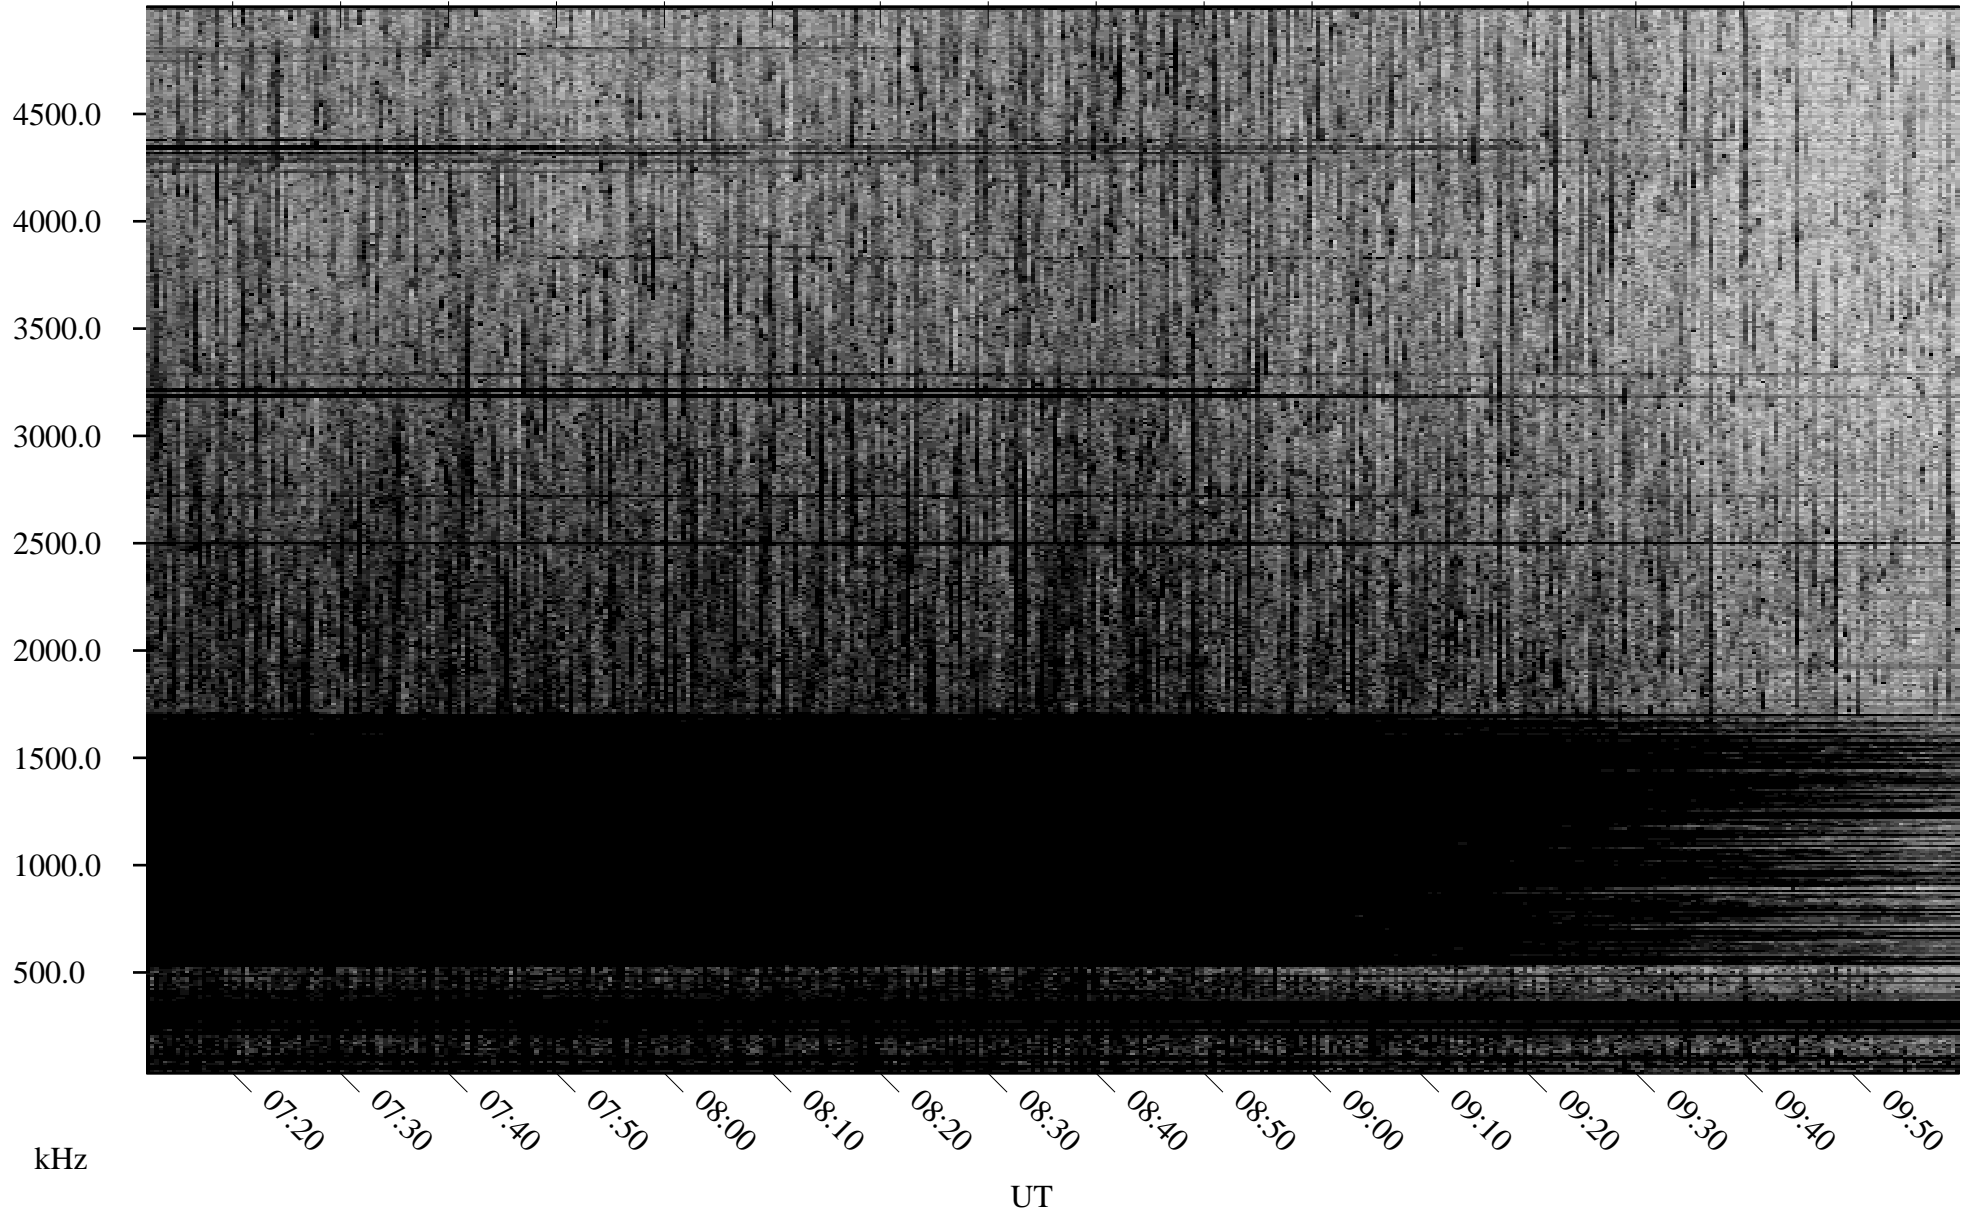

# 07/18/2008 Churchill, Manitoba

Linear Scale    Black = 161    White = 15

ch08199l.r00SUm max\_12

Page 4

# 07/18/2008 Churchill, Manitoba

Linear Scale    Black = 161    White = 15

ch08199l.r00SUm max\_12

Page 5