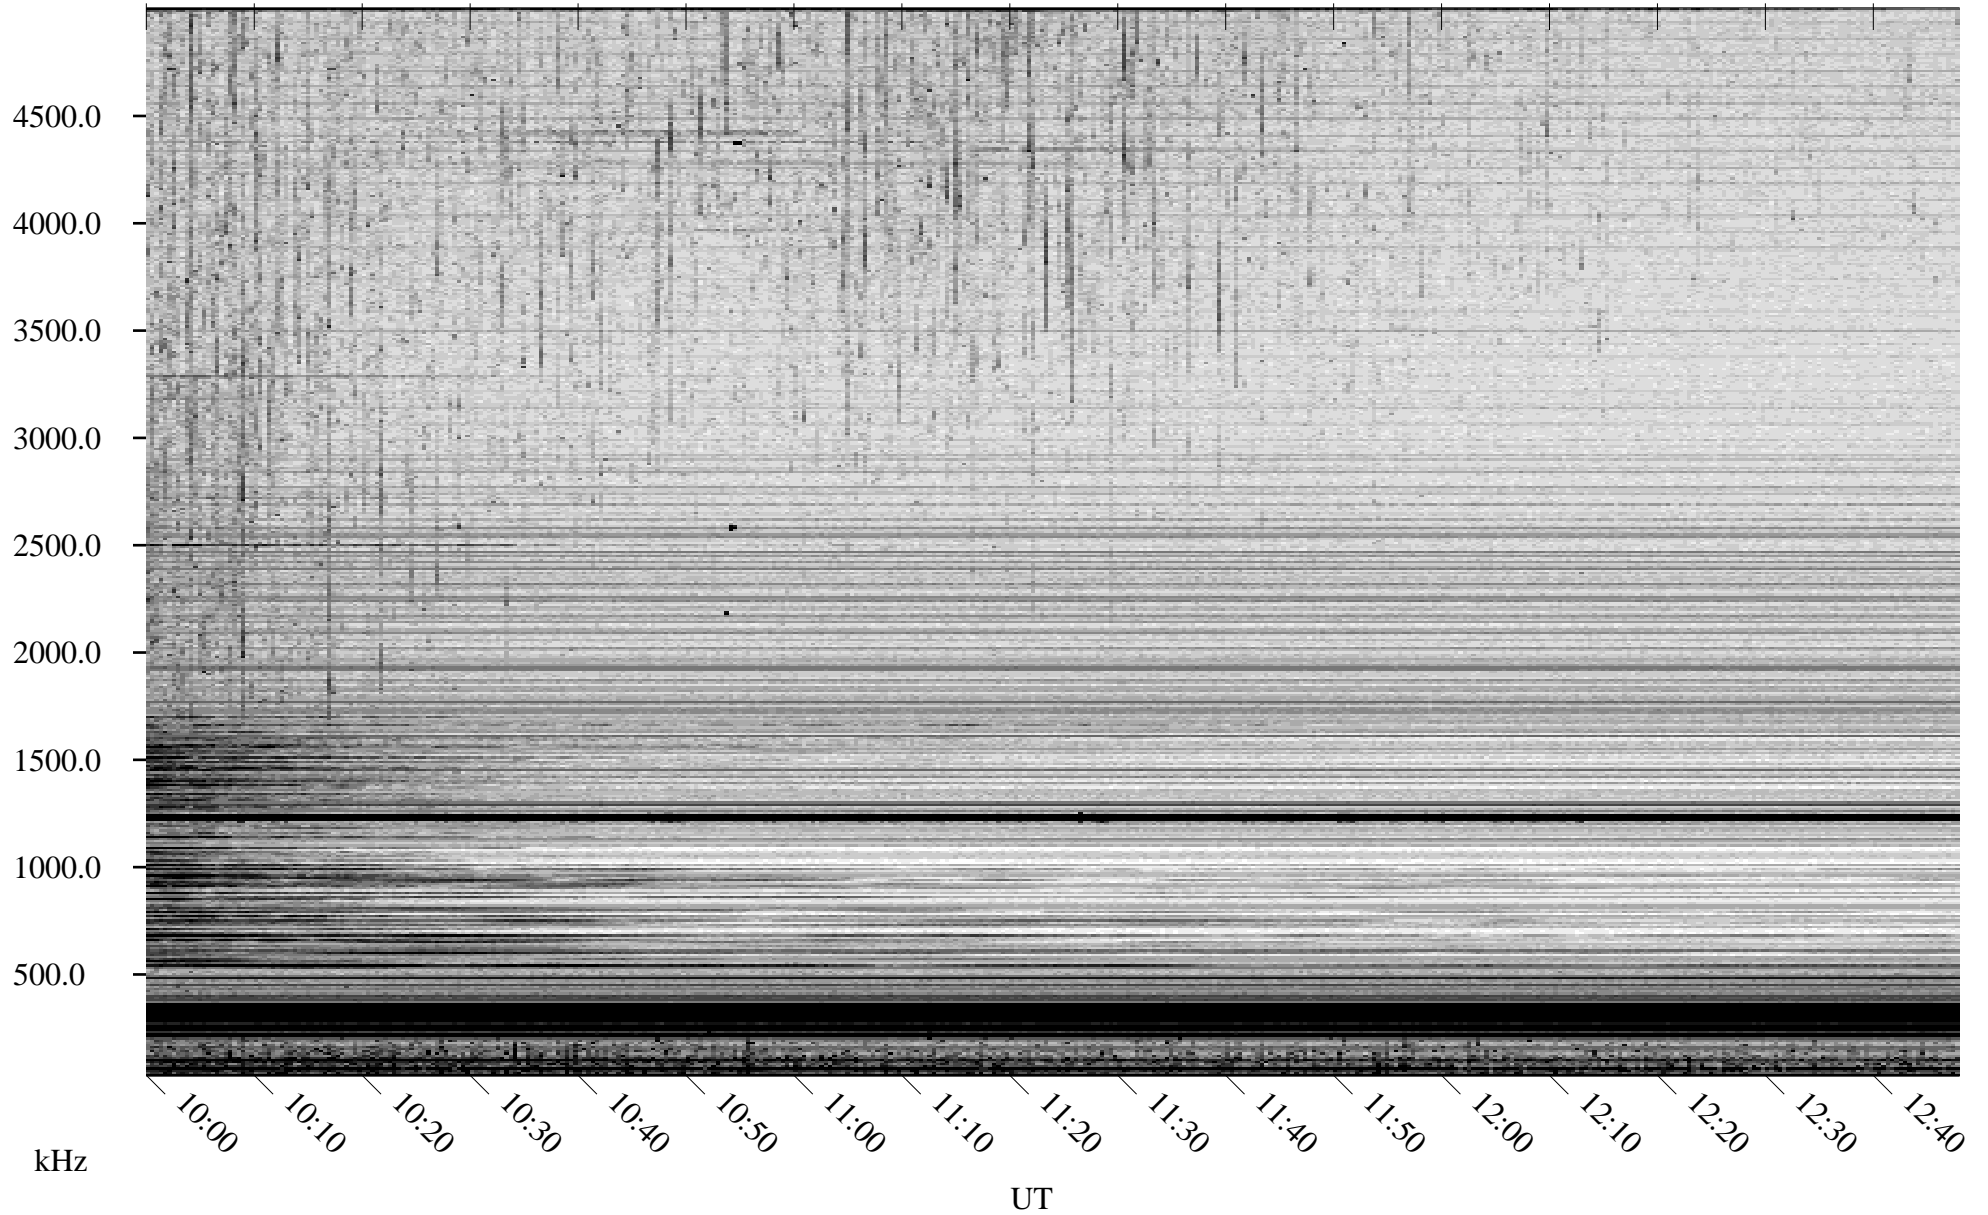

# 07/18/2008 Churchill, Manitoba

Linear Scale    Black = 161    White = 15

ch08199l.r00SUm max\_12

Page 4

# 07/18/2008 Churchill, Manitoba

Linear Scale    Black = 161    White = 15

ch08199l.r00SUm max\_12

Page 5

# 07/18/2008 Churchill, Manitoba

Linear Scale    Black = 161    White = 15

ch08199l.r00SUm max\_12

Page 6

# 07/18/2008 Churchill, Manitoba

Linear Scale    Black = 161    White = 15

ch08199l.r00SUm max\_12

Page 7