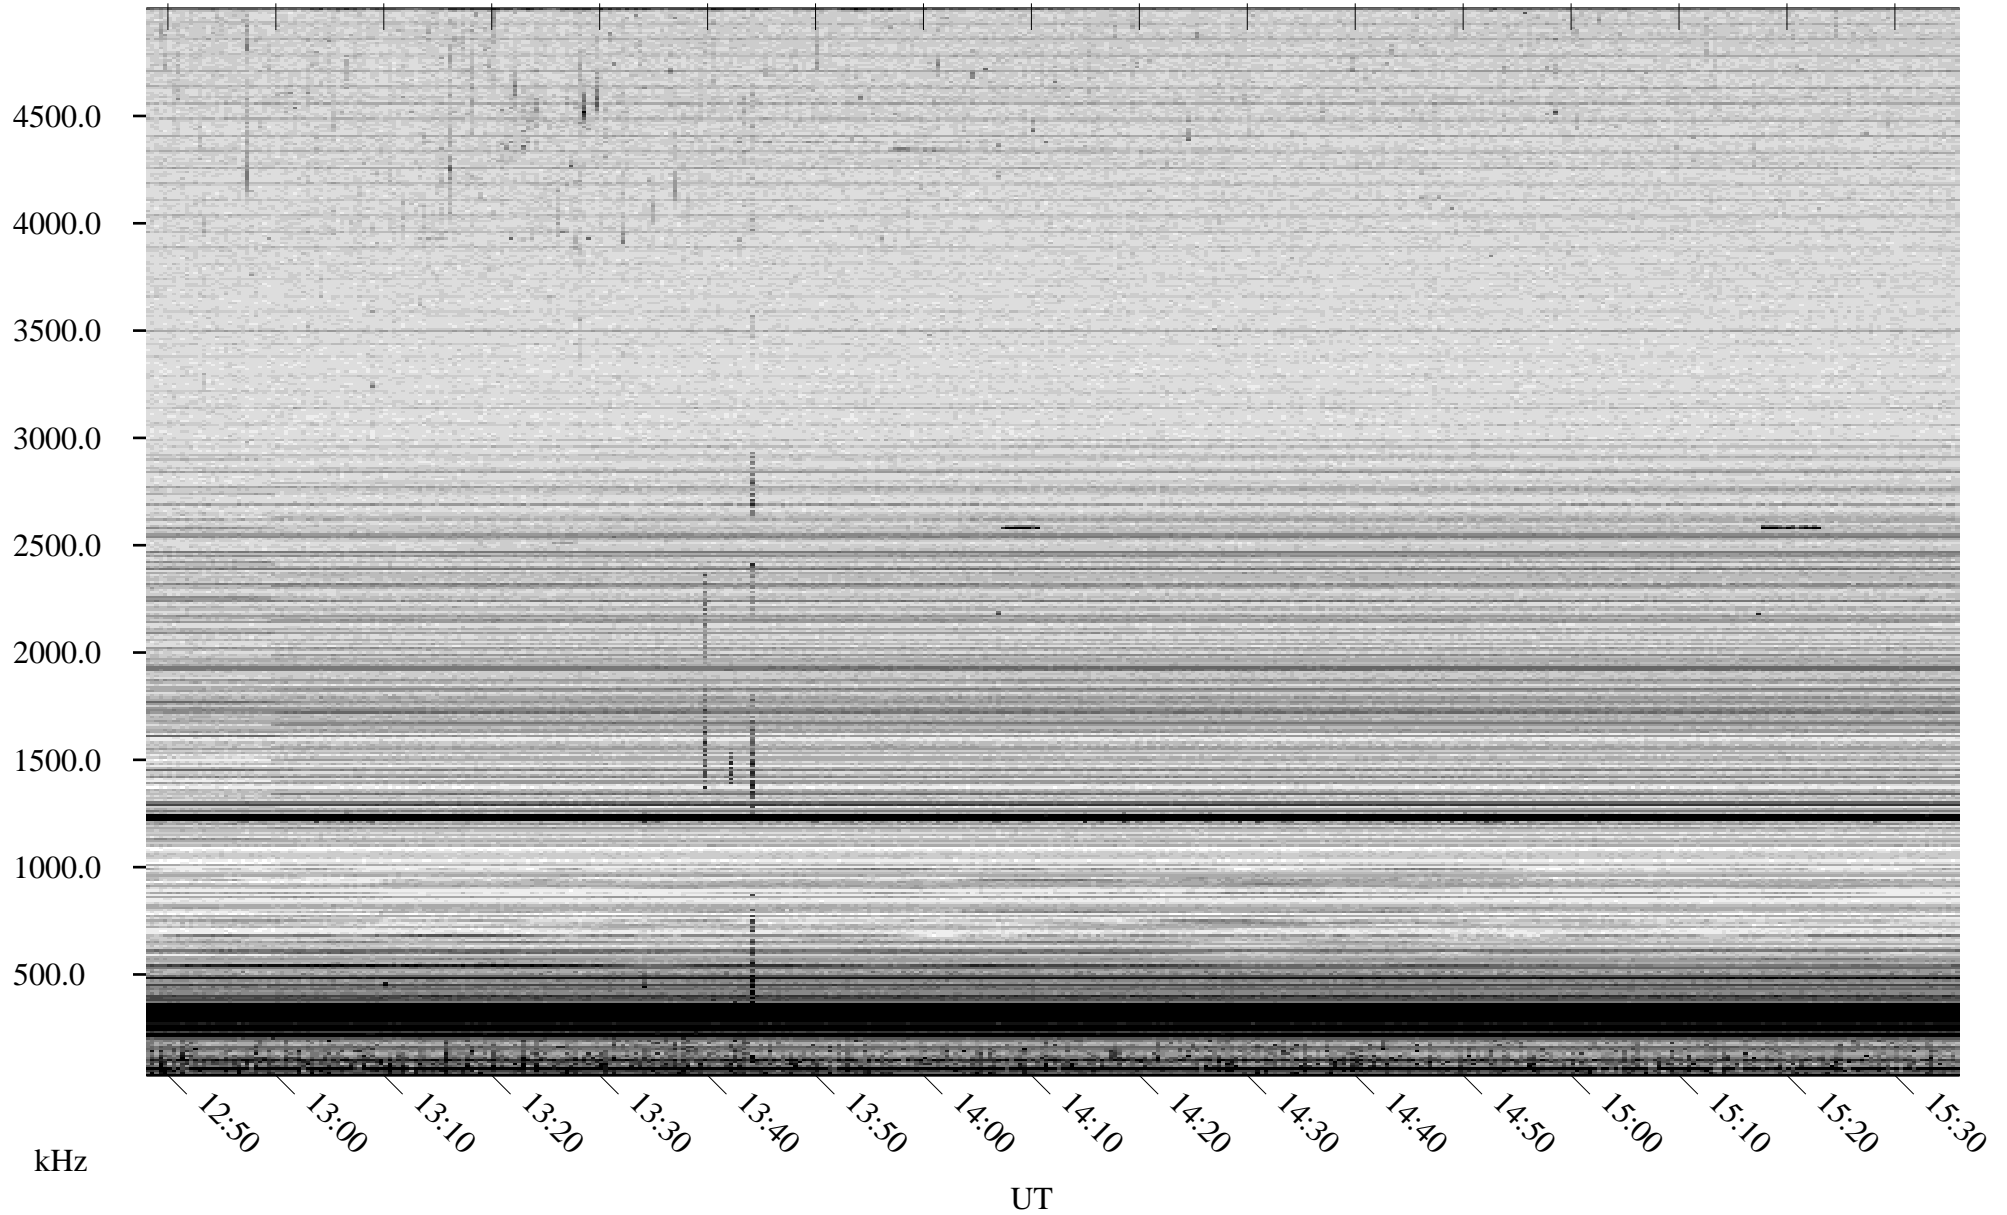

# 07/18/2008 Churchill, Manitoba

Linear Scale    Black = 161    White = 15

ch08199l.r00SUm max\_12

Page 5

# 07/18/2008 Churchill, Manitoba

Linear Scale    Black = 161    White = 15

ch08199l.r00SUm max\_12

Page 6

# 07/18/2008 Churchill, Manitoba

Linear Scale    Black = 161    White = 15

ch08199l.r00SUm max\_12

Page 7

# 07/18/2008 Churchill, Manitoba

Linear Scale    Black = 161    White = 15

ch08199l.r00SUm max\_12

Page 8