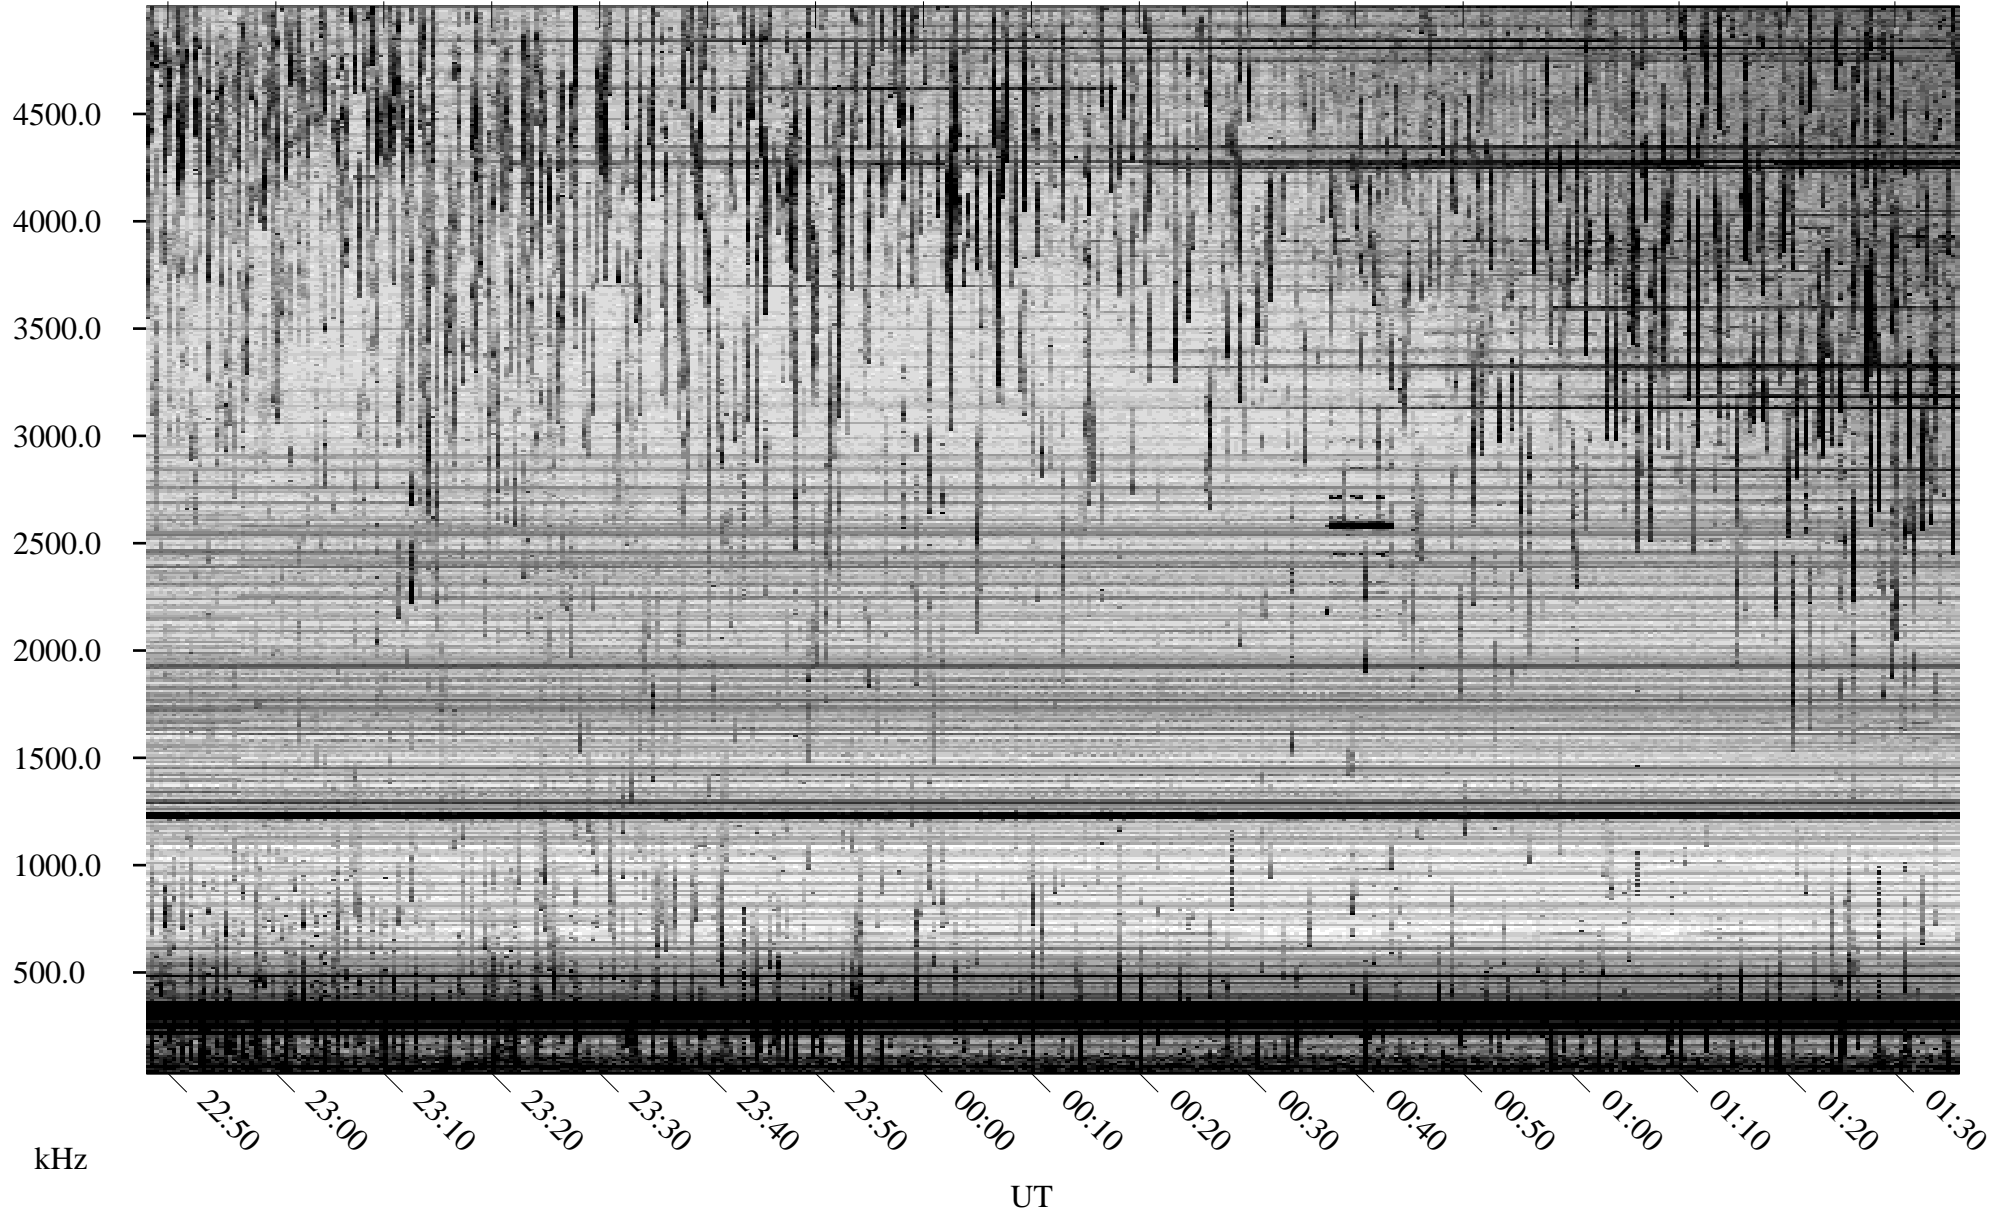

# 07/17/2008 Churchill, Manitoba

Linear Scale    Black = 161    White = 15

ch08199l.r00SUm max\_12

Page 1

# 07/17/2008 Churchill, Manitoba

Linear Scale    Black = 161    White = 15

ch08199l.r00SUm max\_12

Page 2

# 07/18/2008 Churchill, Manitoba

Linear Scale    Black = 161    White = 15

ch08199l.r00SUm max\_12

Page 3

# 07/18/2008 Churchill, Manitoba

Linear Scale    Black = 161    White = 15

ch08199l.r00SUm max\_12

Page 4