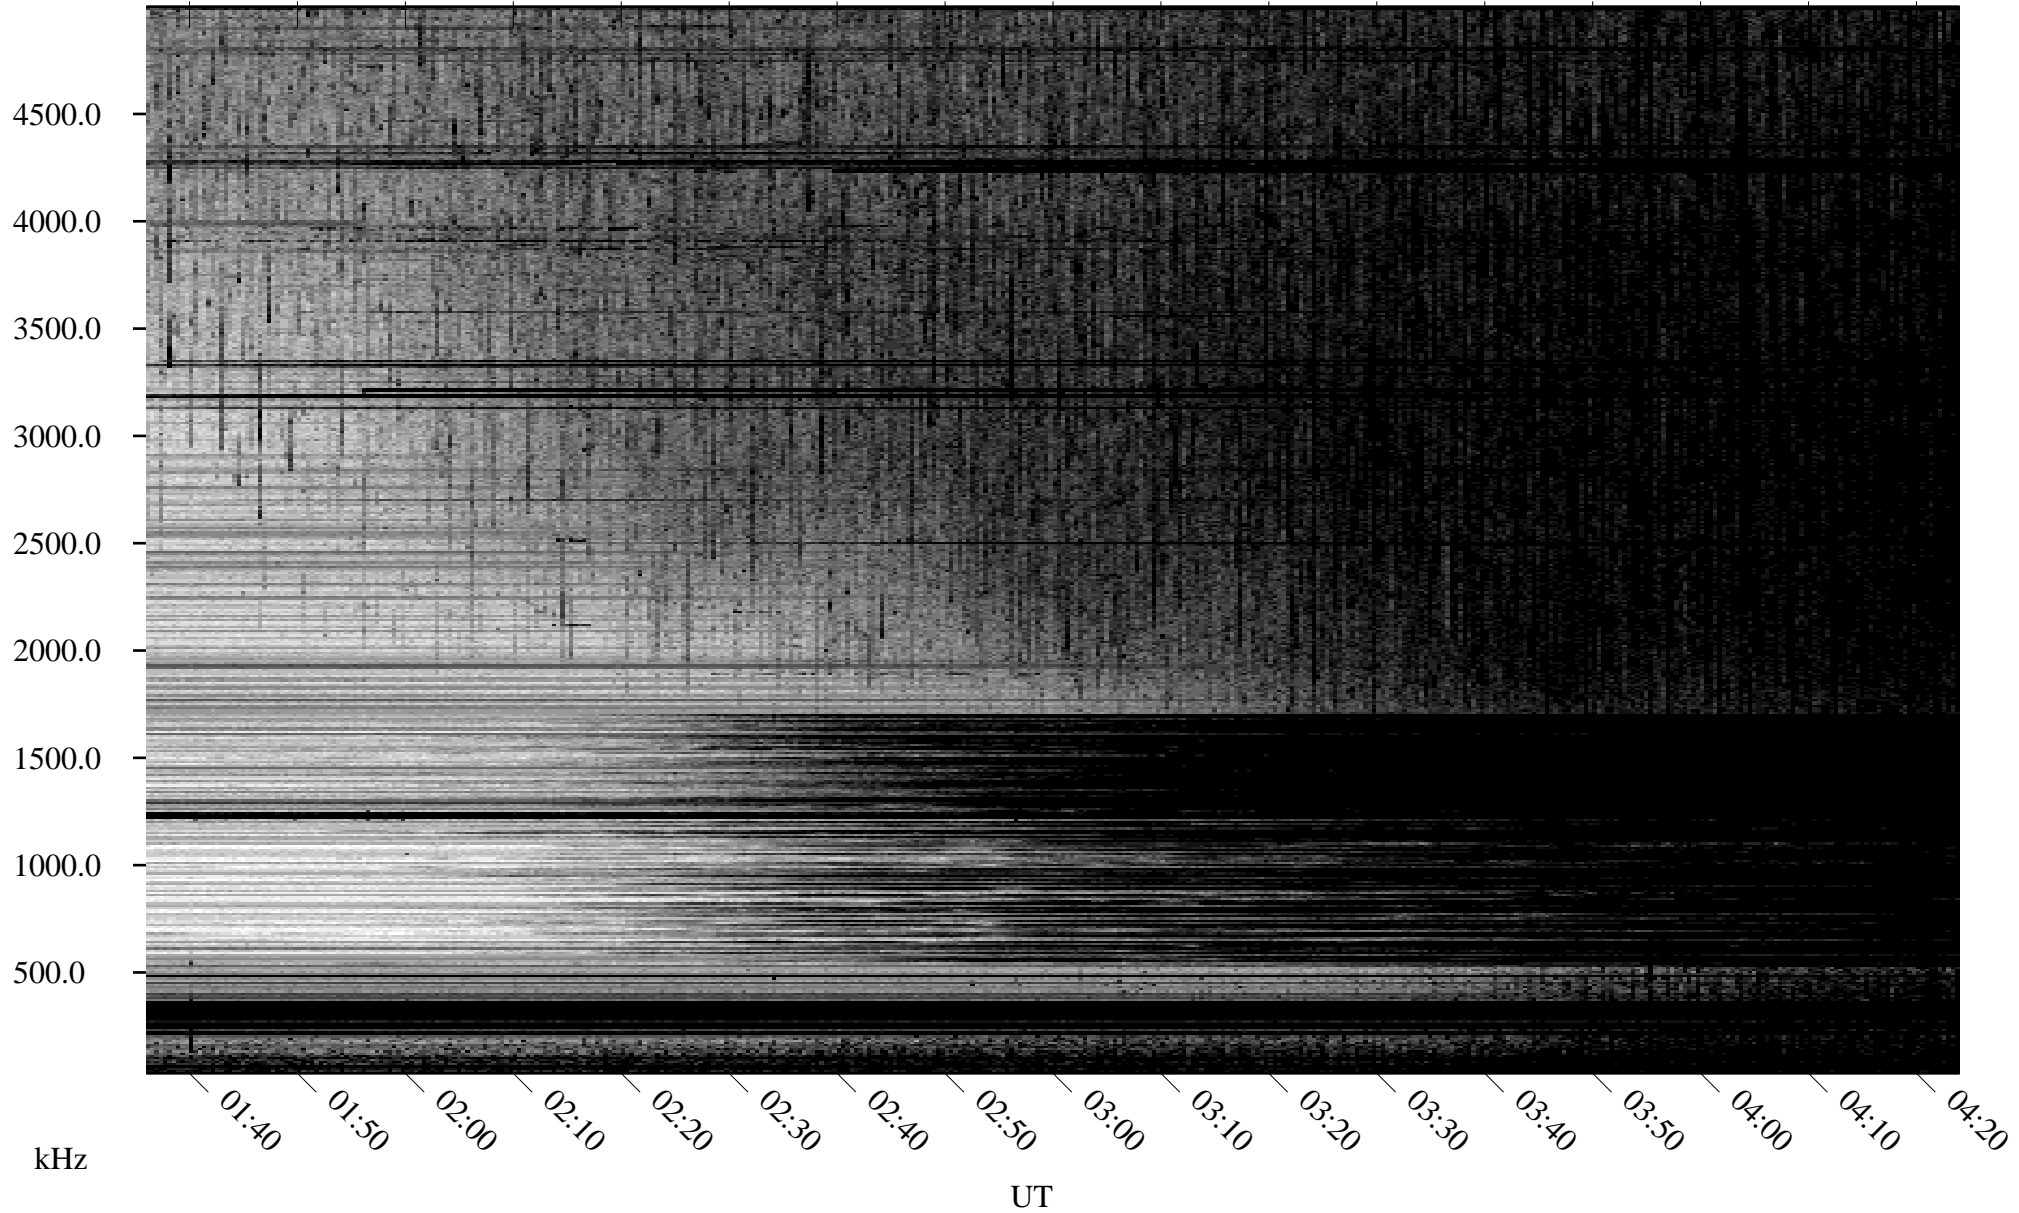

07/18/2008 Churchill, Manitoba

Linear Scale Black = 161 White = 15

ch08200l.r00SUm max_12

Page 1

07/18/2008 Churchill, Manitoba

Linear Scale Black = 161 White = 15

ch08200l.r00SUm max_12

Page 2

07/19/2008 Churchill, Manitoba

Linear Scale Black = 161 White = 15

ch08200l.r00SUm max_12

Page 3

07/19/2008 Churchill, Manitoba

Linear Scale Black = 161 White = 15

ch08200l.r00SUm max_12

Page 4

07/19/2008 Churchill, Manitoba

Linear Scale Black = 161 White = 15

ch08200l.r00SUm max_12

Page 5

07/19/2008 Churchill, Manitoba

Linear Scale Black = 161 White = 15

ch08200l.r00SUm max_12

Page 6

07/19/2008 Churchill, Manitoba

Linear Scale Black = 161 White = 15

ch08200l.r00SUm max_12

Page 7

07/19/2008 Churchill, Manitoba

Linear Scale Black = 161 White = 15

ch08200l.r00SUm max_12

Page 8