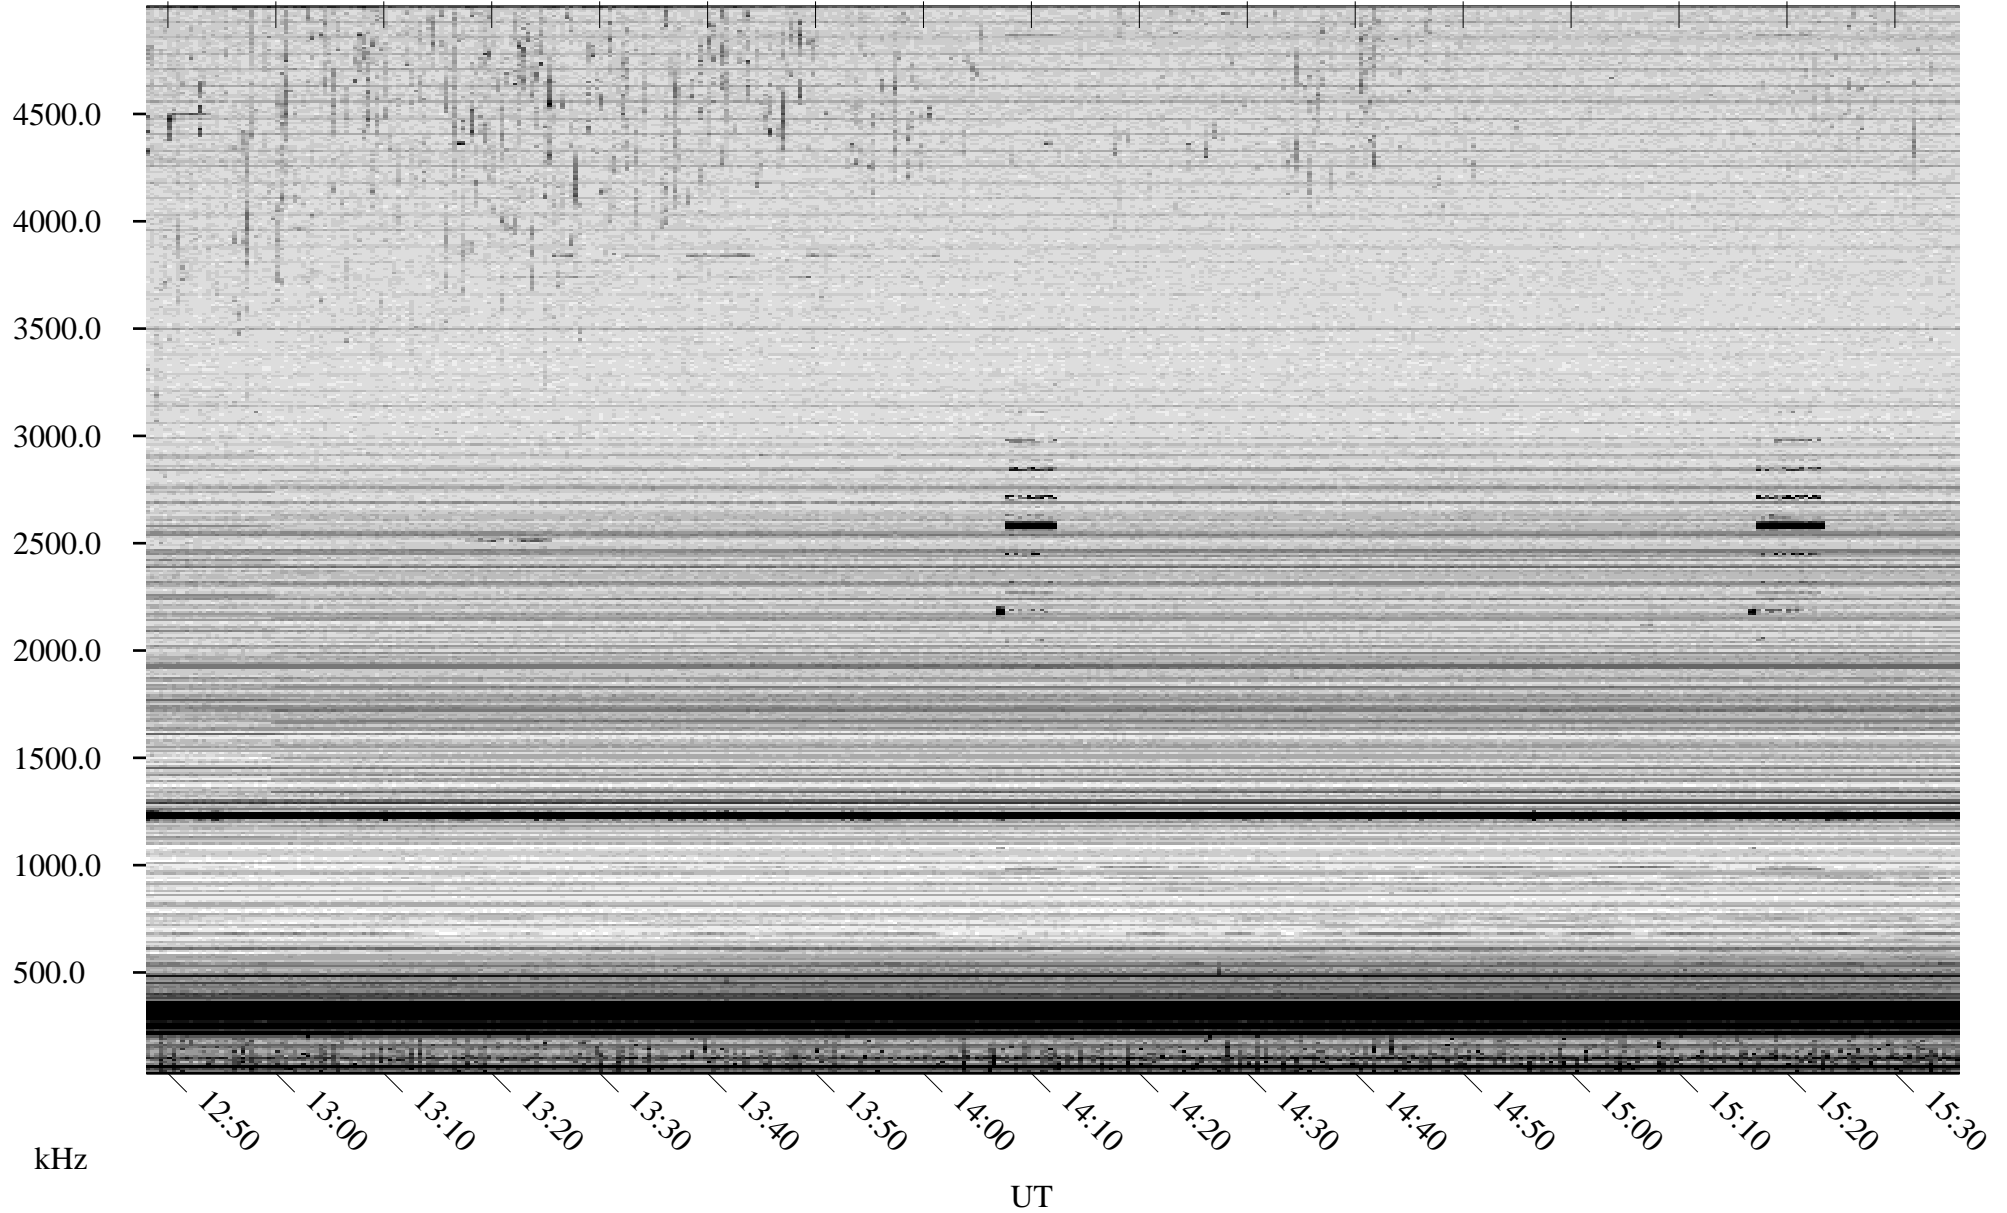

07/18/2008 Churchill, Manitoba

Linear Scale Black = 161 White = 15

ch08200l.r00SUm max_12

Page 1

07/18/2008 Churchill, Manitoba

Linear Scale Black = 161 White = 15

ch08200l.r00SUm max_12

Page 2

07/19/2008 Churchill, Manitoba

Linear Scale Black = 161 White = 15

ch08200l.r00SUm max_12

Page 3

07/19/2008 Churchill, Manitoba

Linear Scale Black = 161 White = 15

ch08200l.r00SUm max_12

Page 4

07/19/2008 Churchill, Manitoba

Linear Scale Black = 161 White = 15

ch08200l.r00SUm max_12

Page 5

07/19/2008 Churchill, Manitoba

Linear Scale Black = 161 White = 15

ch08200l.r00SUm max_12

Page 6

07/19/2008 Churchill, Manitoba

Linear Scale Black = 161 White = 15

ch08200l.r00SUm max_12

Page 7

07/19/2008 Churchill, Manitoba

Linear Scale Black = 161 White = 15

ch08200l.r00SUm max_12

Page 8