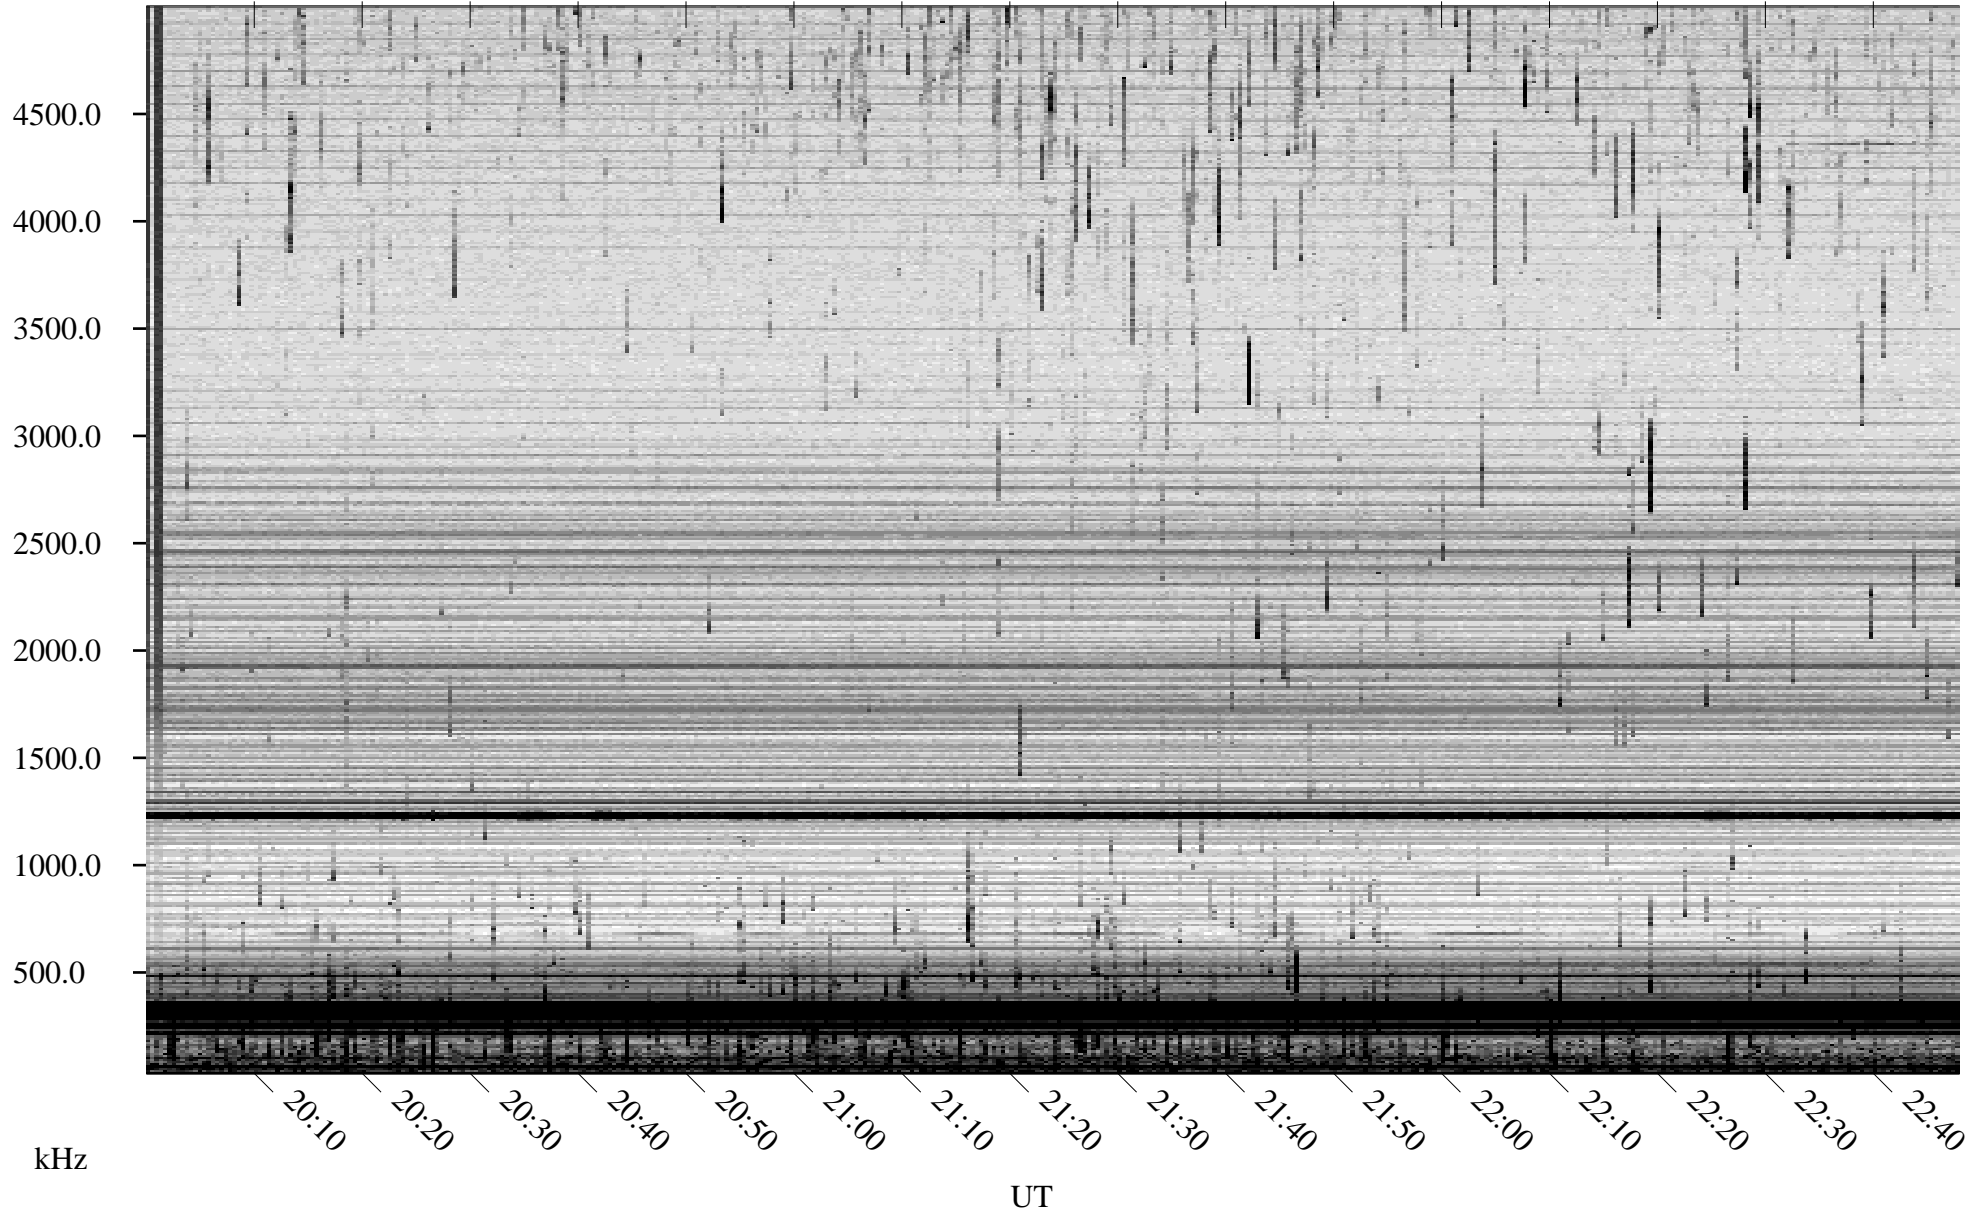

07/18/2008 Churchill, Manitoba

Linear Scale Black = 161 White = 15

ch08200l.r00SUm max_12

Page 1

07/18/2008 Churchill, Manitoba

Linear Scale Black = 161 White = 15

ch08200l.r00SUm max_12

Page 2

07/19/2008 Churchill, Manitoba

Linear Scale Black = 161 White = 15

ch08200l.r00SUm max_12

Page 3

07/19/2008 Churchill, Manitoba

Linear Scale Black = 161 White = 15

ch08200l.r00SUm max_12

Page 4

07/19/2008 Churchill, Manitoba

Linear Scale Black = 161 White = 15

ch08200l.r00SUm max_12

Page 5

07/19/2008 Churchill, Manitoba

Linear Scale Black = 161 White = 15

ch08200l.r00SUm max_12

Page 6

07/19/2008 Churchill, Manitoba

Linear Scale Black = 161 White = 15

ch08200l.r00SUm max_12

Page 7

07/19/2008 Churchill, Manitoba

Linear Scale Black = 161 White = 15

ch08200l.r00SUm max_12

Page 8