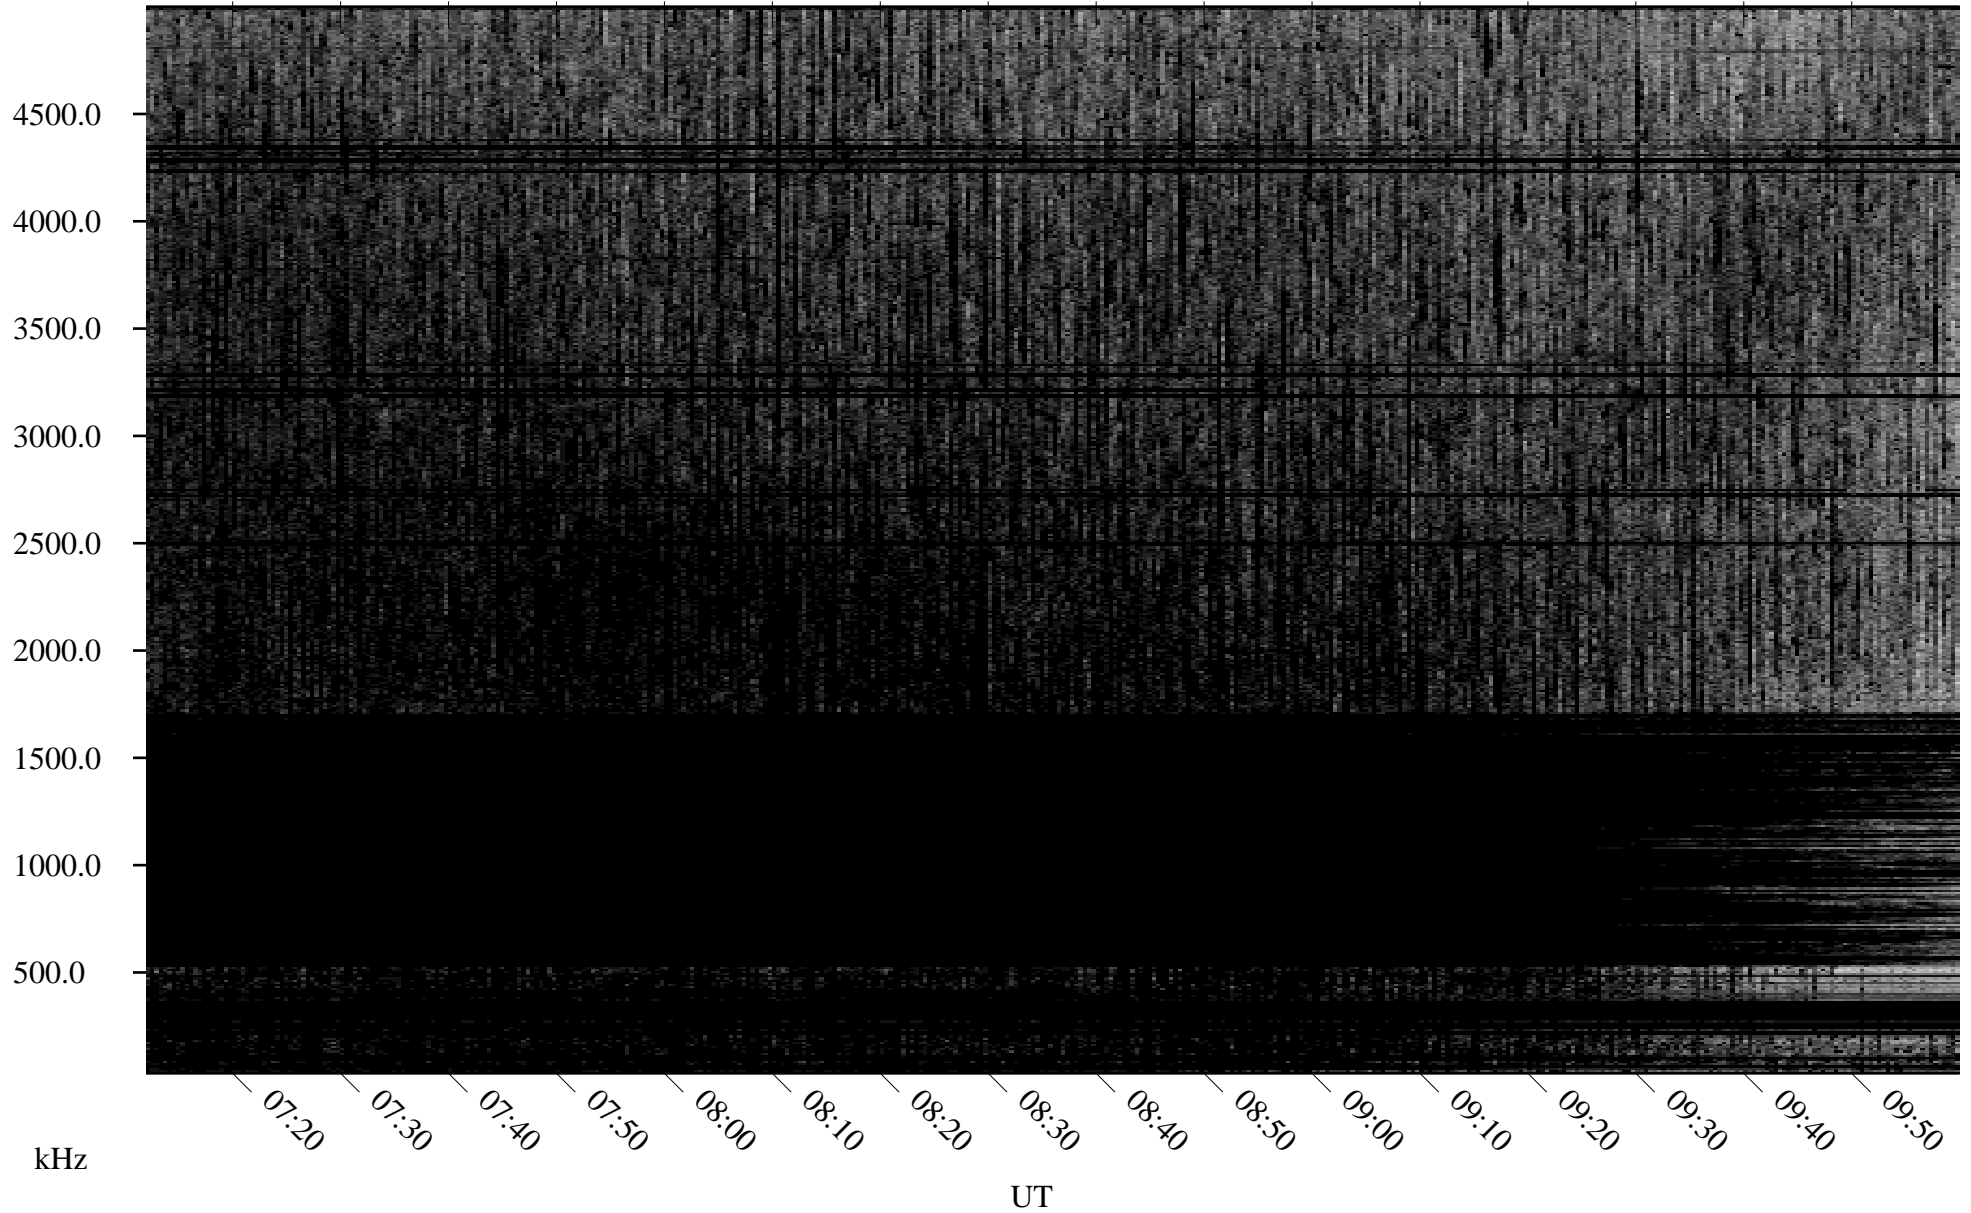

07/18/2008 Churchill, Manitoba

Linear Scale Black = 161 White = 15

ch08200l.r00SUm max_12

Page 1

07/18/2008 Churchill, Manitoba

Linear Scale Black = 161 White = 15

ch08200l.r00SUm max_12

Page 2

07/19/2008 Churchill, Manitoba

Linear Scale Black = 161 White = 15

ch08200l.r00SUm max_12

Page 3

07/19/2008 Churchill, Manitoba

Linear Scale Black = 161 White = 15

ch08200l.r00SUm max_12

Page 4

07/19/2008 Churchill, Manitoba

Linear Scale Black = 161 White = 15

ch08200l.r00SUm max_12

Page 5

07/19/2008 Churchill, Manitoba

Linear Scale Black = 161 White = 15

ch08200l.r00SUm max_12

Page 6

07/19/2008 Churchill, Manitoba

Linear Scale Black = 161 White = 15

ch08200l.r00SUm max_12

Page 7

07/19/2008 Churchill, Manitoba

Linear Scale Black = 161 White = 15

ch08200l.r00SUm max_12

Page 8