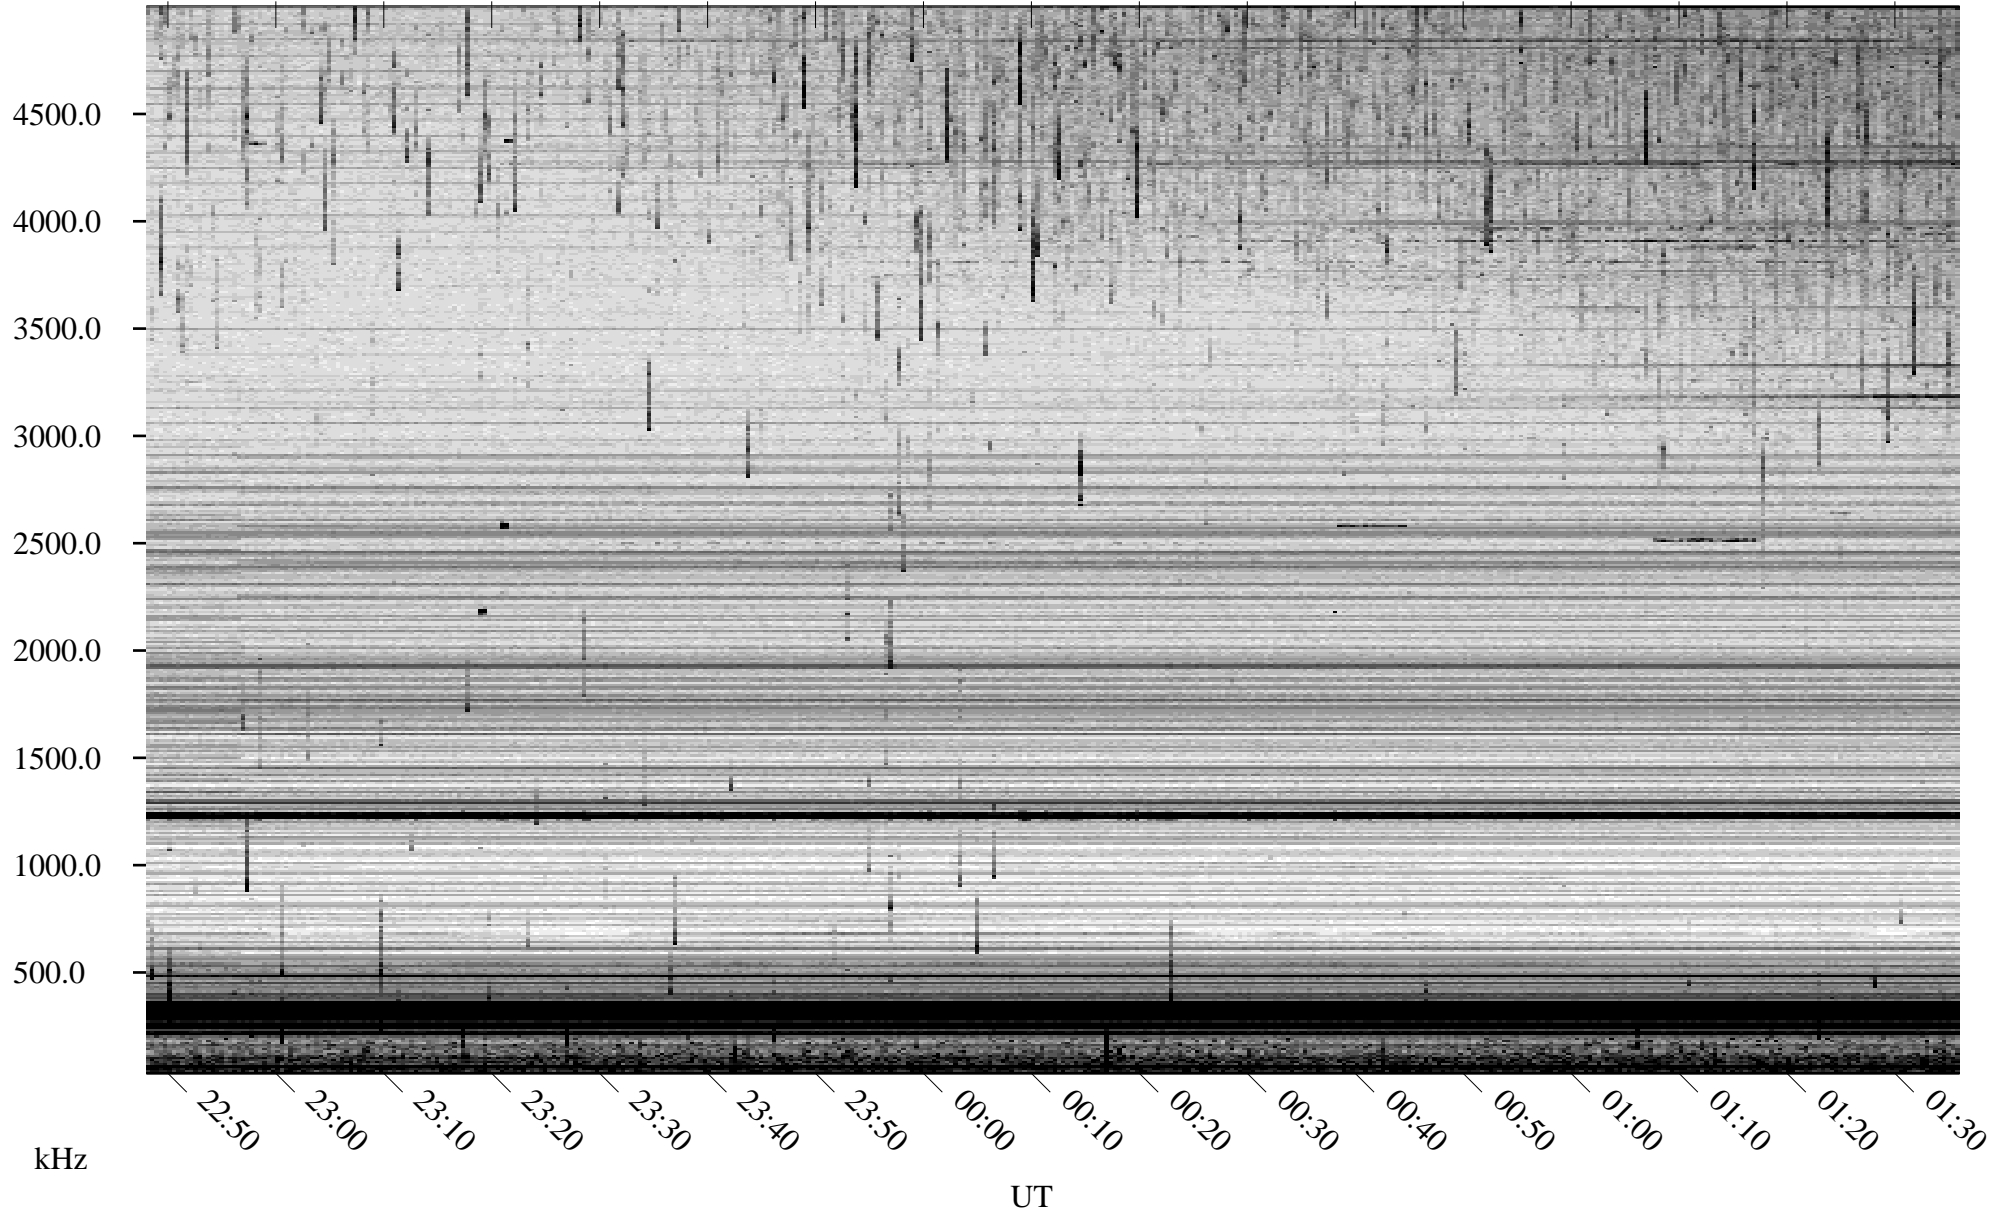

07/18/2008 Churchill, Manitoba

Linear Scale Black = 161 White = 15

ch08200l.r00SUm max_12

Page 1

07/18/2008 Churchill, Manitoba

Linear Scale Black = 161 White = 15

ch08200l.r00SUm max_12

Page 2

07/19/2008 Churchill, Manitoba

Linear Scale Black = 161 White = 15

ch08200l.r00SUm max_12

Page 3

07/19/2008 Churchill, Manitoba

Linear Scale Black = 161 White = 15

ch08200l.r00SUm max_12

Page 4

07/19/2008 Churchill, Manitoba

Linear Scale Black = 161 White = 15

ch08200l.r00SUm max_12

Page 5

07/19/2008 Churchill, Manitoba

Linear Scale Black = 161 White = 15

ch08200l.r00SUm max_12

Page 6

07/19/2008 Churchill, Manitoba

Linear Scale Black = 161 White = 15

ch08200l.r00SUm max_12

Page 7

07/19/2008 Churchill, Manitoba

Linear Scale Black = 161 White = 15

ch08200l.r00SUm max_12

Page 8