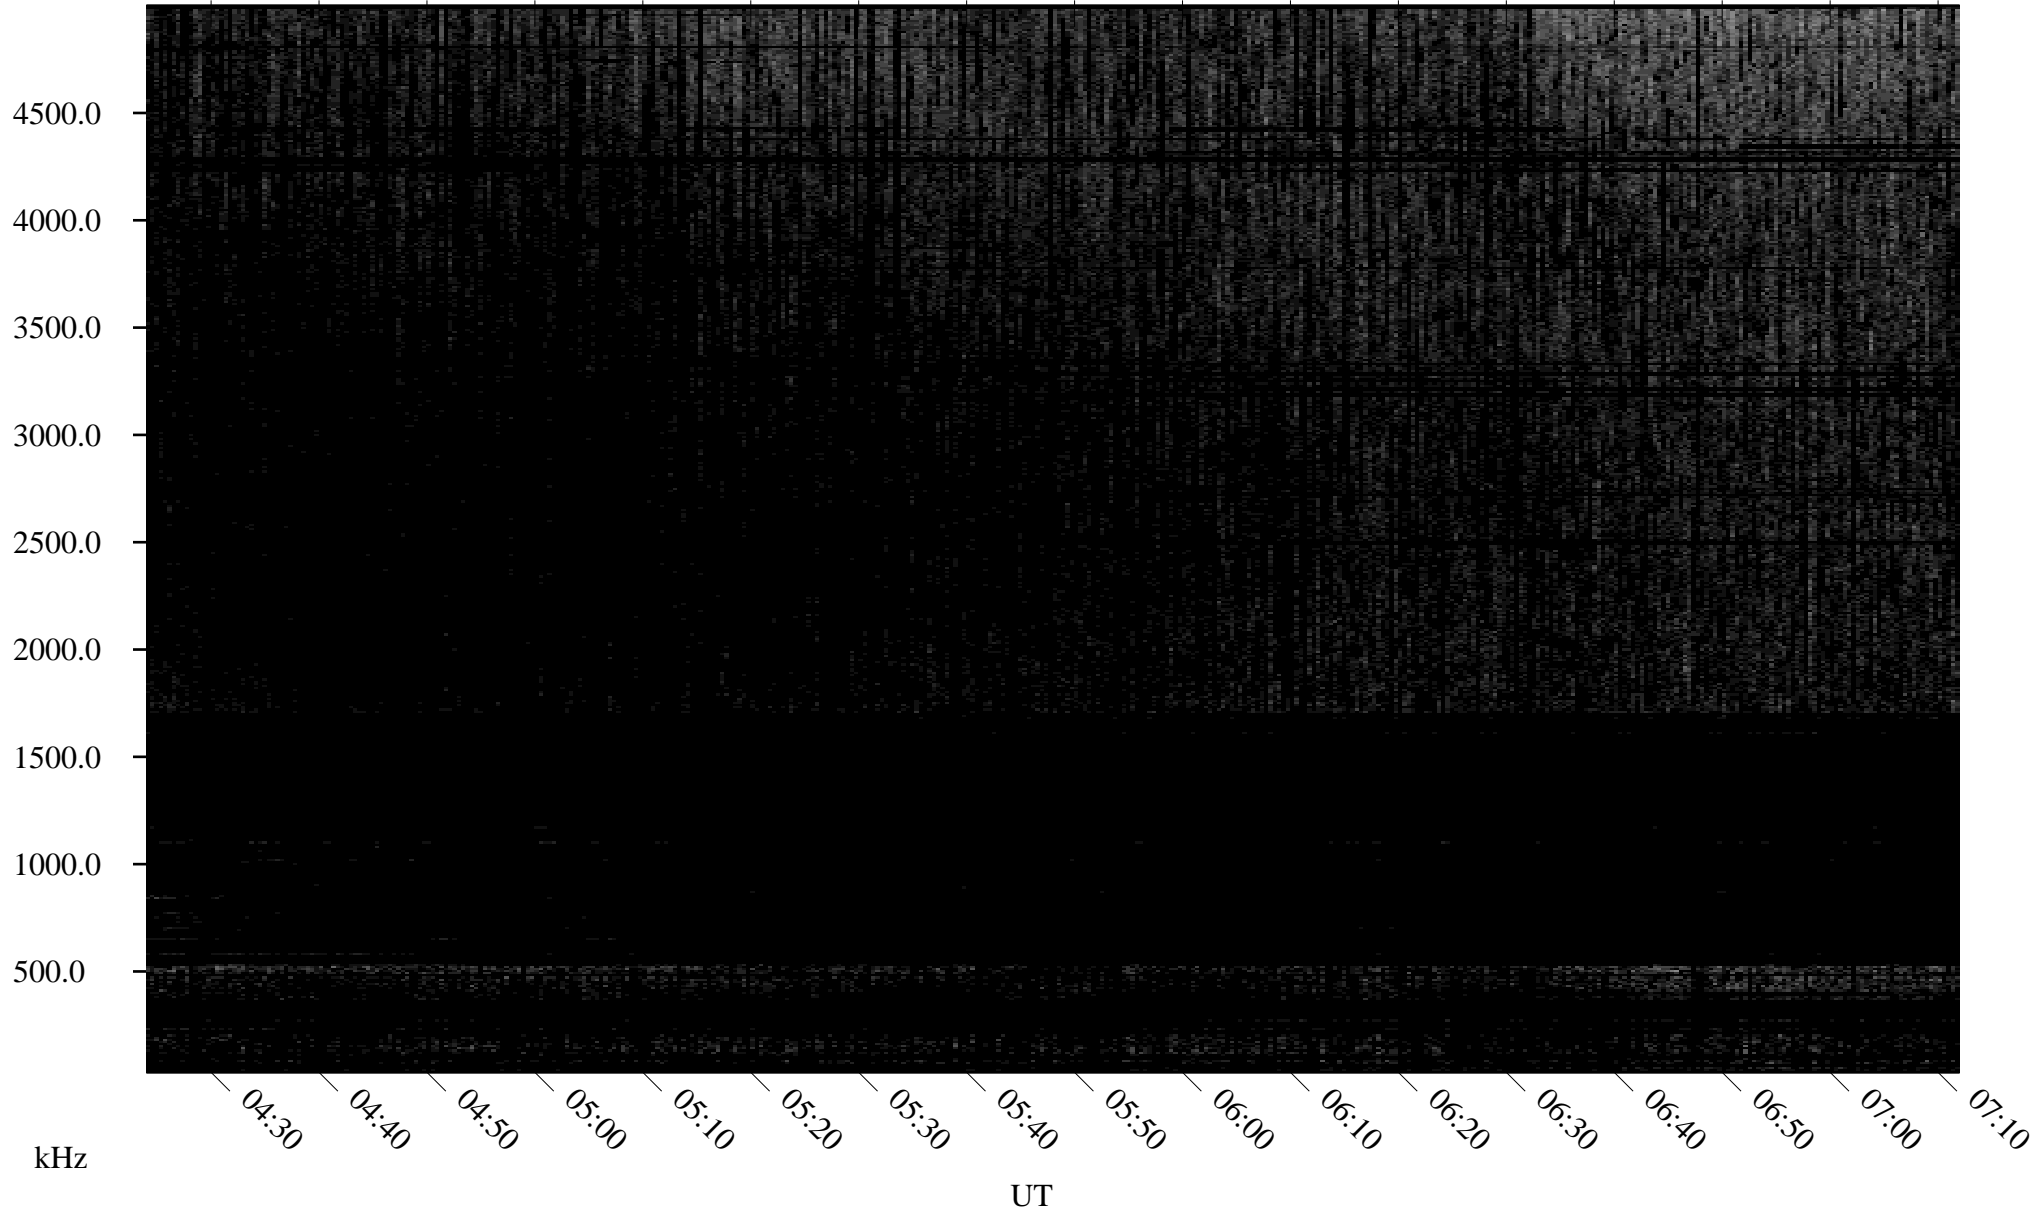

07/18/2008 Churchill, Manitoba

Linear Scale Black = 161 White = 15

ch08200l.r00SUm max_12

Page 1

07/18/2008 Churchill, Manitoba

Linear Scale Black = 161 White = 15

ch08200l.r00SUm max_12

Page 2

07/19/2008 Churchill, Manitoba

Linear Scale Black = 161 White = 15

ch08200l.r00SUm max_12

Page 3

07/19/2008 Churchill, Manitoba

Linear Scale Black = 161 White = 15

ch08200l.r00SUm max_12

Page 4

07/19/2008 Churchill, Manitoba

Linear Scale Black = 161 White = 15

ch08200l.r00SUm max_12

Page 5

07/19/2008 Churchill, Manitoba

Linear Scale Black = 161 White = 15

ch08200l.r00SUm max_12

Page 6

07/19/2008 Churchill, Manitoba

Linear Scale Black = 161 White = 15

ch08200l.r00SUm max_12

Page 7

07/19/2008 Churchill, Manitoba

Linear Scale Black = 161 White = 15

ch08200l.r00SUm max_12

Page 8