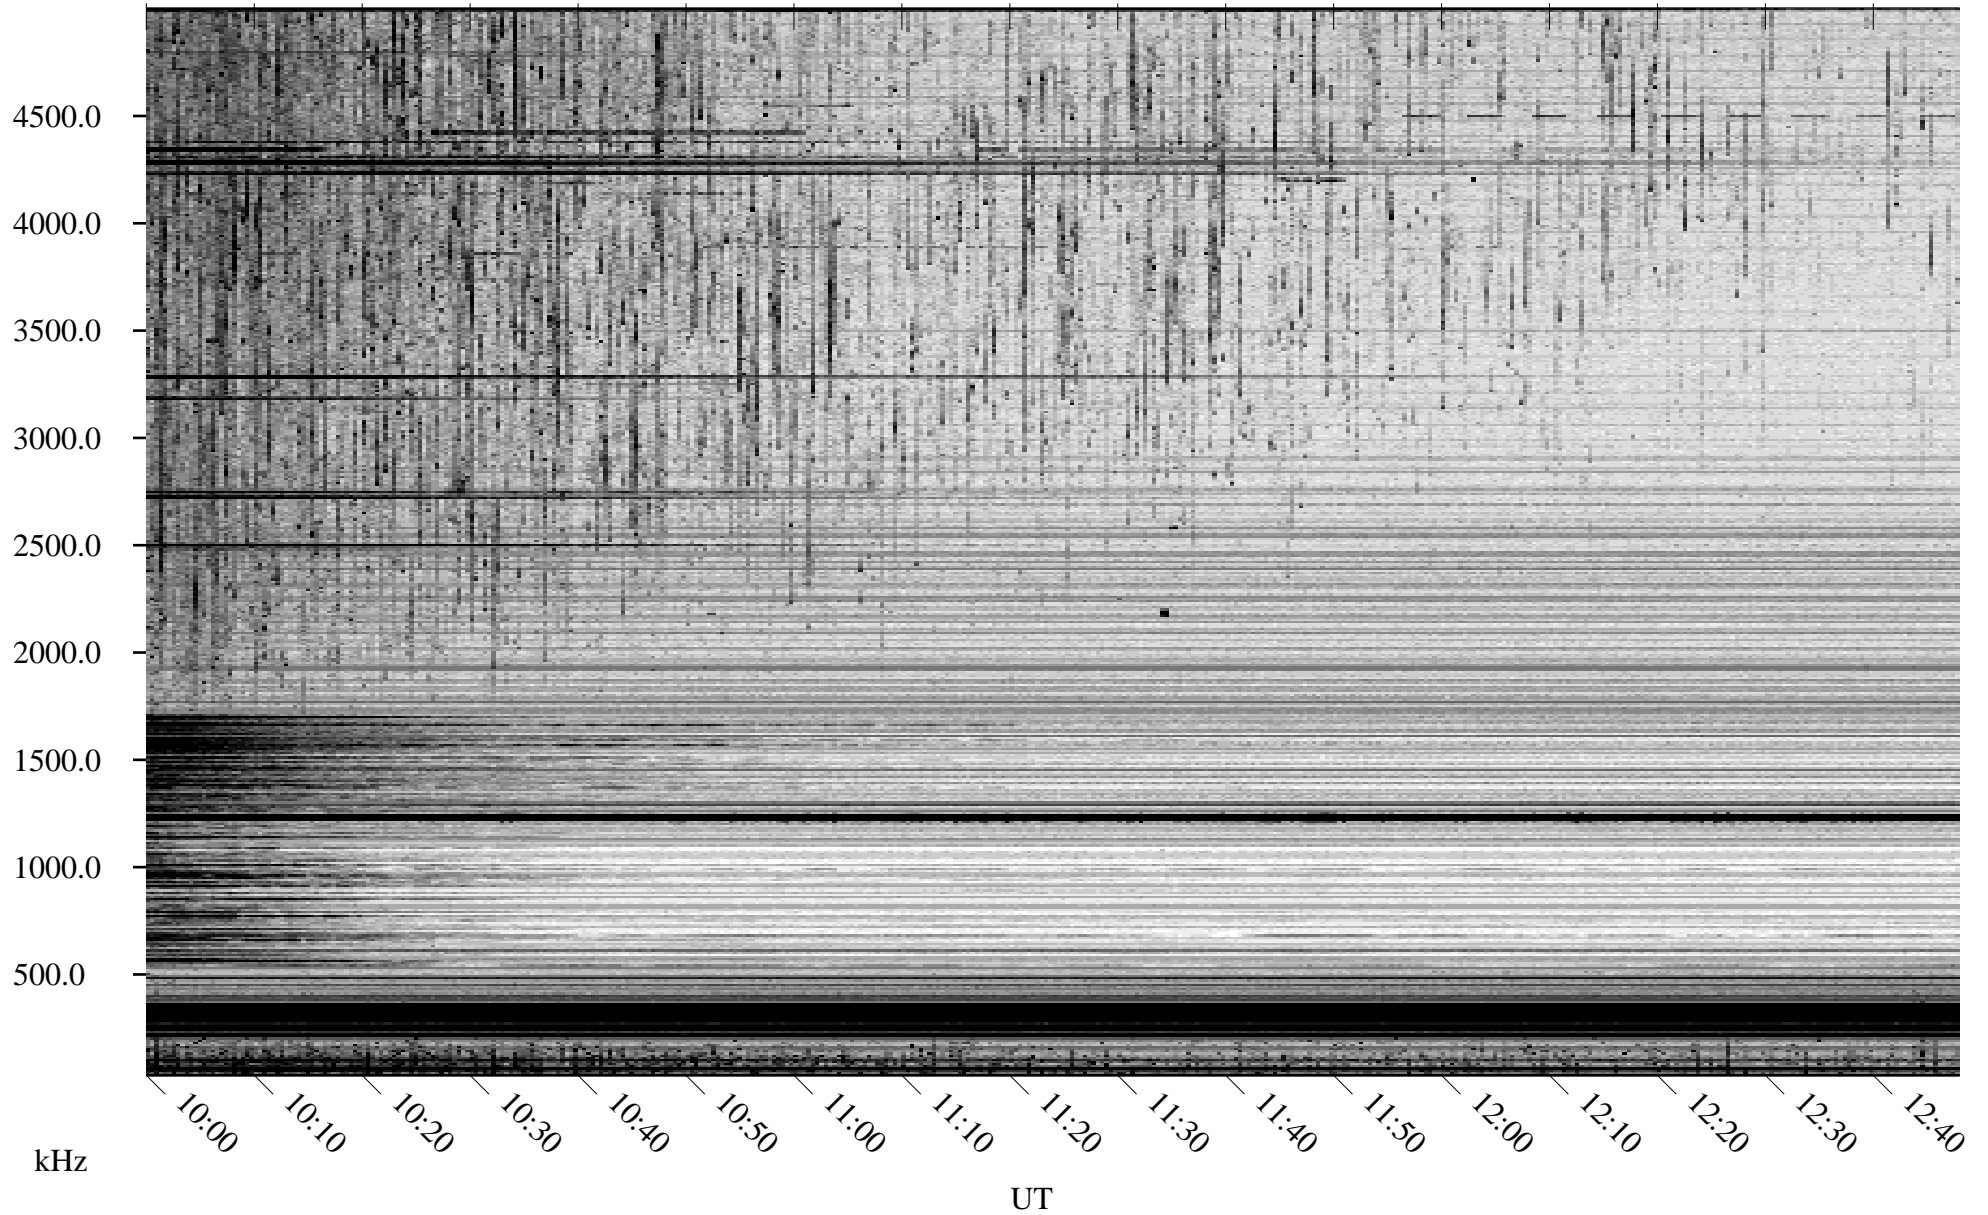

07/18/2008 Churchill, Manitoba

Linear Scale Black = 161 White = 15

ch08200l.r00SUm max_12

Page 1

07/18/2008 Churchill, Manitoba

Linear Scale Black = 161 White = 15

ch08200l.r00SUm max_12

Page 2

07/19/2008 Churchill, Manitoba

Linear Scale Black = 161 White = 15

ch08200l.r00SUm max_12

Page 3

07/19/2008 Churchill, Manitoba

Linear Scale Black = 161 White = 15

ch08200l.r00SUm max_12

Page 4

07/19/2008 Churchill, Manitoba

Linear Scale Black = 161 White = 15

ch08200l.r00SUm max_12

Page 5

07/19/2008 Churchill, Manitoba

Linear Scale Black = 161 White = 15

ch08200l.r00SUm max_12

Page 6

07/19/2008 Churchill, Manitoba

Linear Scale Black = 161 White = 15

ch08200l.r00SUm max_12

Page 7

07/19/2008 Churchill, Manitoba

Linear Scale Black = 161 White = 15

ch08200l.r00SUm max_12

Page 8