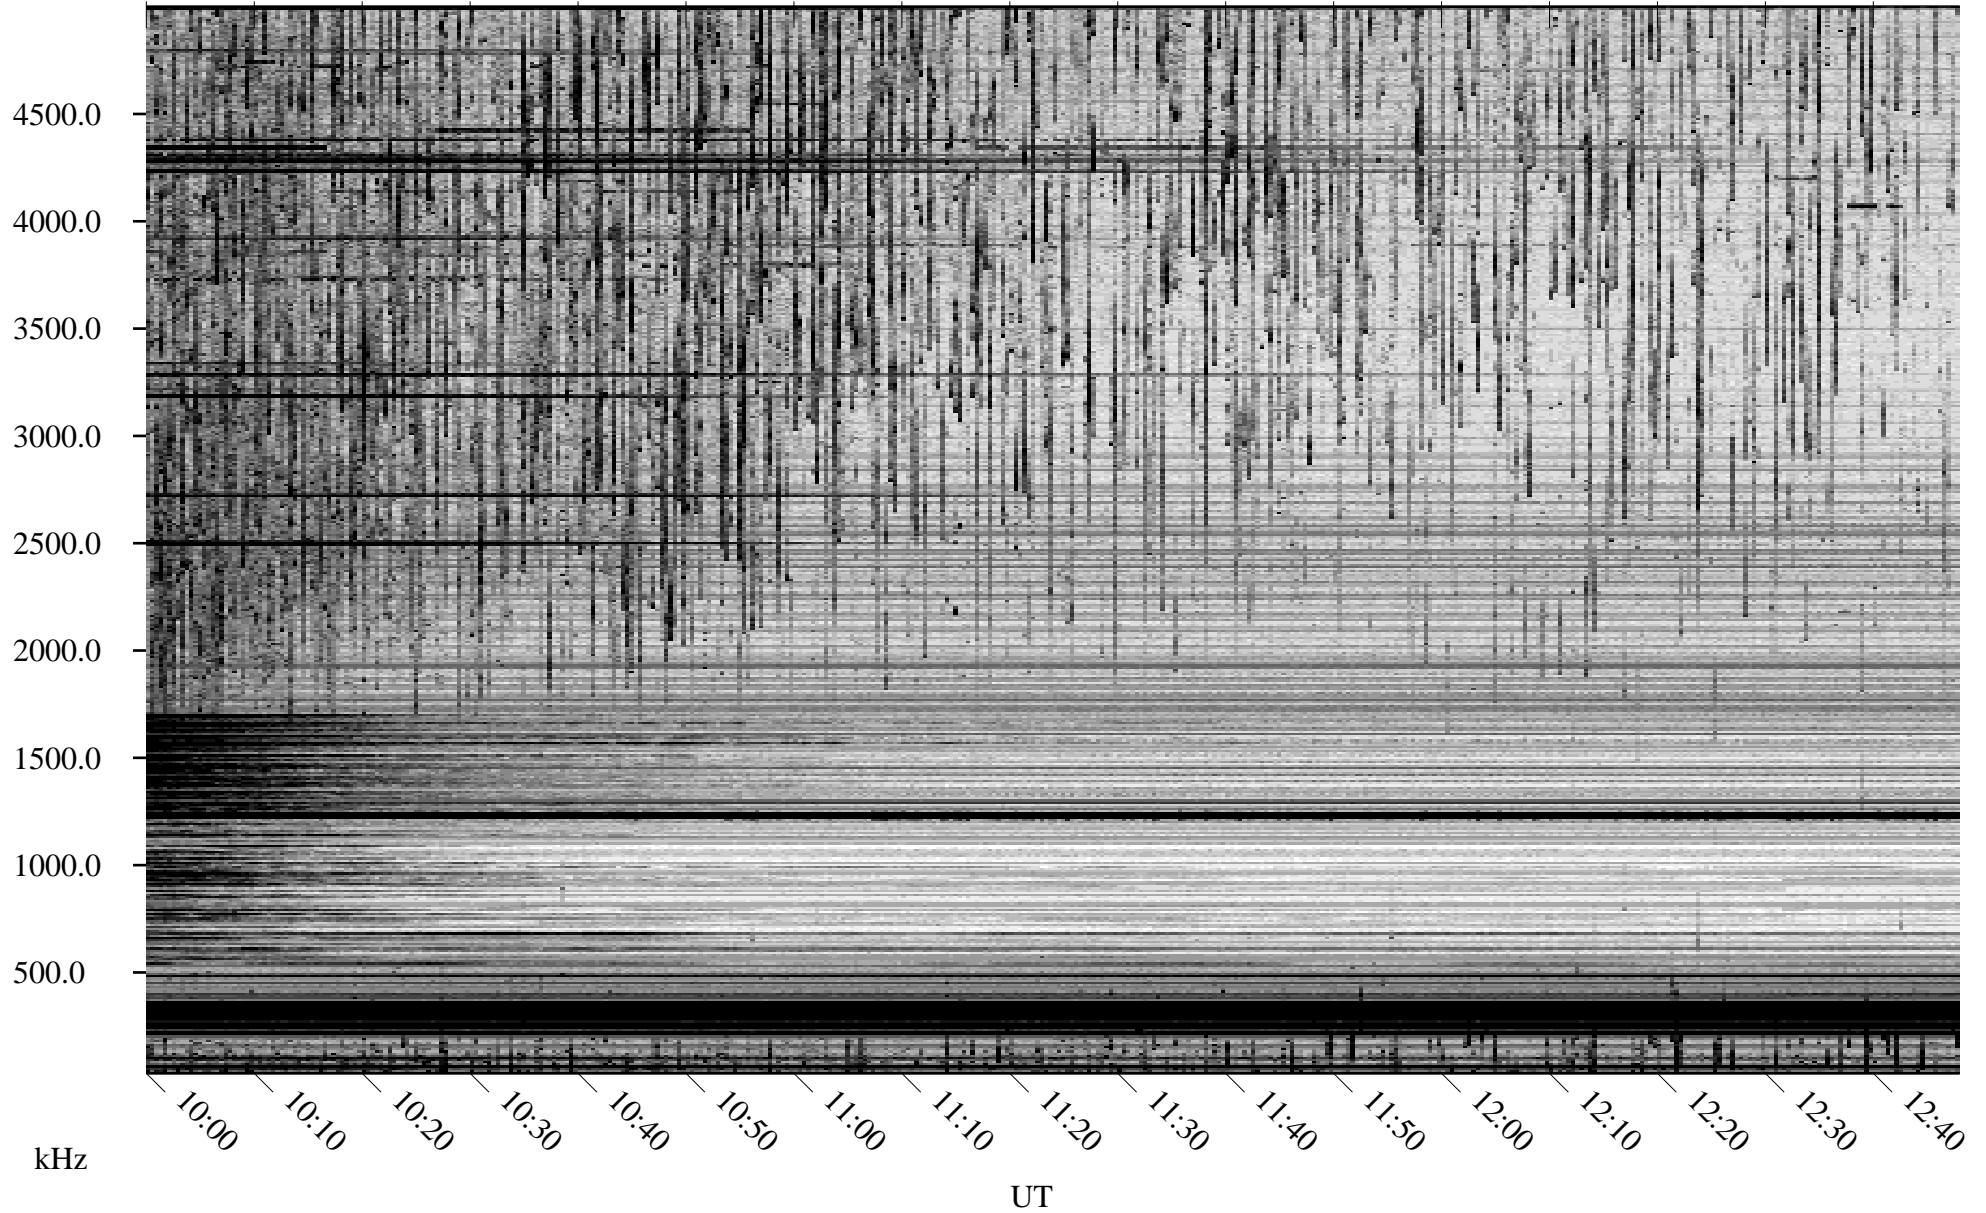

07/19/2008 Churchill, Manitoba

Linear Scale Black = 161 White = 15

ch082011.r00SUm max_12

Page 1

07/19/2008 Churchill, Manitoba

Linear Scale Black = 161 White = 15

ch082011.r00SUm max_12

Page 2

07/20/2008 Churchill, Manitoba

Linear Scale Black = 161 White = 15

ch082011.r00SUm max_12

Page 3

07/20/2008 Churchill, Manitoba

Linear Scale Black = 161 White = 15

ch082011.r00SUm max_12

Page 4

07/20/2008 Churchill, Manitoba

Linear Scale Black = 161 White = 15

ch082011.r00SUm max_12

Page 5

07/20/2008 Churchill, Manitoba

Linear Scale Black = 161 White = 15

ch082011.r00SUm max_12

Page 6

07/20/2008 Churchill, Manitoba

Linear Scale Black = 161 White = 15

ch082011.r00SUm max_12

Page 7

07/20/2008 Churchill, Manitoba

Linear Scale Black = 161 White = 15

ch082011.r00SUm max_12