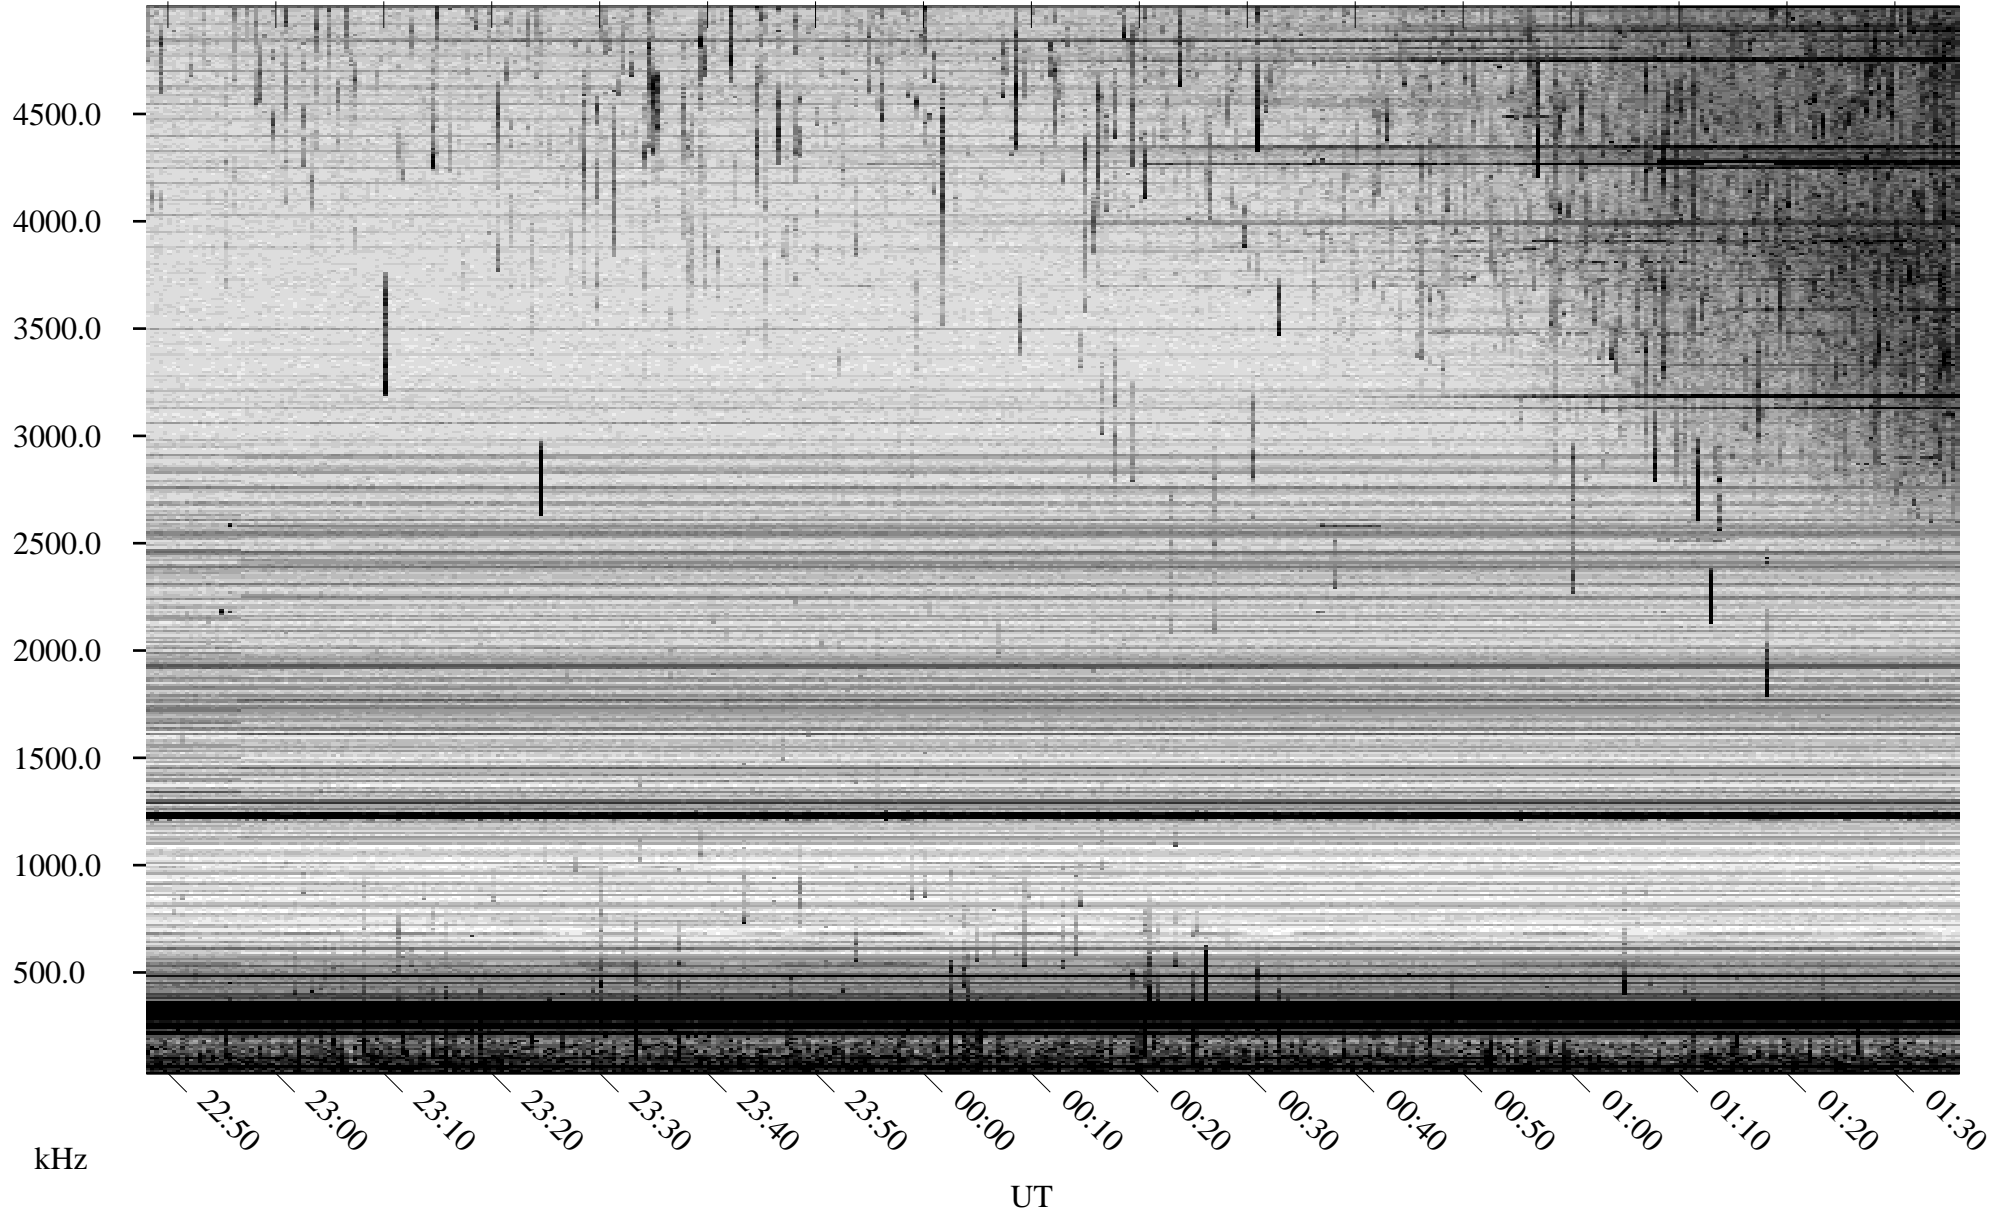

07/19/2008 Churchill, Manitoba

Linear Scale Black = 161 White = 15

ch082011.r00SUm max_12

Page 1

07/19/2008 Churchill, Manitoba

Linear Scale Black = 161 White = 15

ch082011.r00SUm max_12

Page 2

07/20/2008 Churchill, Manitoba

Linear Scale Black = 161 White = 15

ch082011.r00SUm max_12

Page 3

07/20/2008 Churchill, Manitoba

Linear Scale Black = 161 White = 15

ch082011.r00SUm max_12

Page 4

07/20/2008 Churchill, Manitoba

Linear Scale Black = 161 White = 15

ch082011.r00SUm max_12

Page 5

07/20/2008 Churchill, Manitoba

Linear Scale Black = 161 White = 15

ch082011.r00SUm max_12

Page 6

07/20/2008 Churchill, Manitoba

Linear Scale Black = 161 White = 15

ch082011.r00SUm max_12

Page 7

07/20/2008 Churchill, Manitoba

Linear Scale Black = 161 White = 15

ch082011.r00SUm max_12