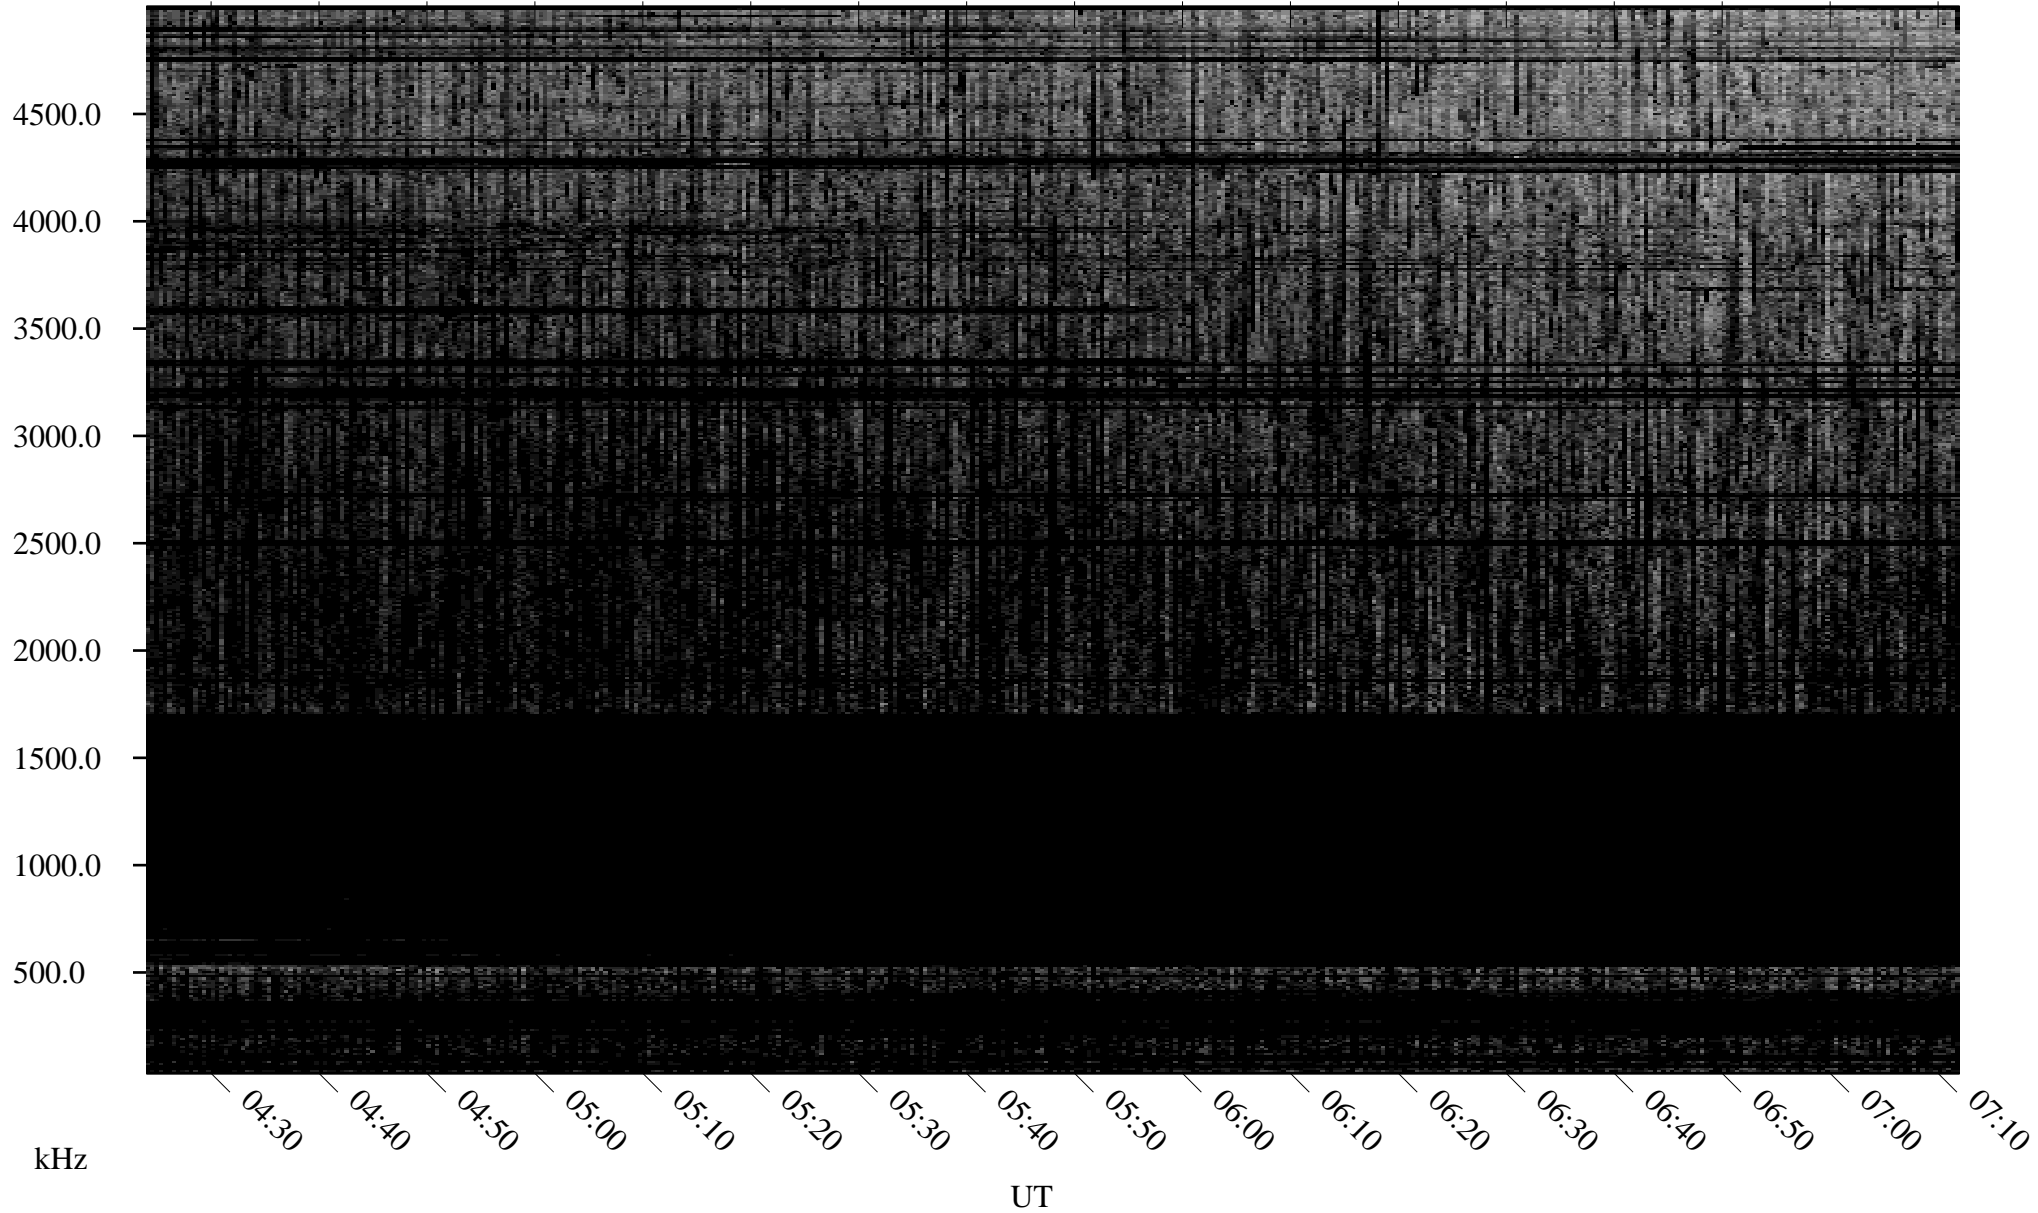

07/19/2008 Churchill, Manitoba

Linear Scale Black = 161 White = 15

ch082011.r00SUm max_12

Page 1

07/19/2008 Churchill, Manitoba

Linear Scale Black = 161 White = 15

ch082011.r00SUm max_12

Page 2

07/20/2008 Churchill, Manitoba

Linear Scale Black = 161 White = 15

ch082011.r00SUm max_12

Page 3

07/20/2008 Churchill, Manitoba

Linear Scale Black = 161 White = 15

ch082011.r00SUm max_12

Page 4

07/20/2008 Churchill, Manitoba

Linear Scale Black = 161 White = 15

ch082011.r00SUm max_12

Page 5

07/20/2008 Churchill, Manitoba

Linear Scale Black = 161 White = 15

ch082011.r00SUm max_12

Page 6

07/20/2008 Churchill, Manitoba

Linear Scale Black = 161 White = 15

ch082011.r00SUm max_12

Page 7

07/20/2008 Churchill, Manitoba

Linear Scale Black = 161 White = 15

ch082011.r00SUm max_12