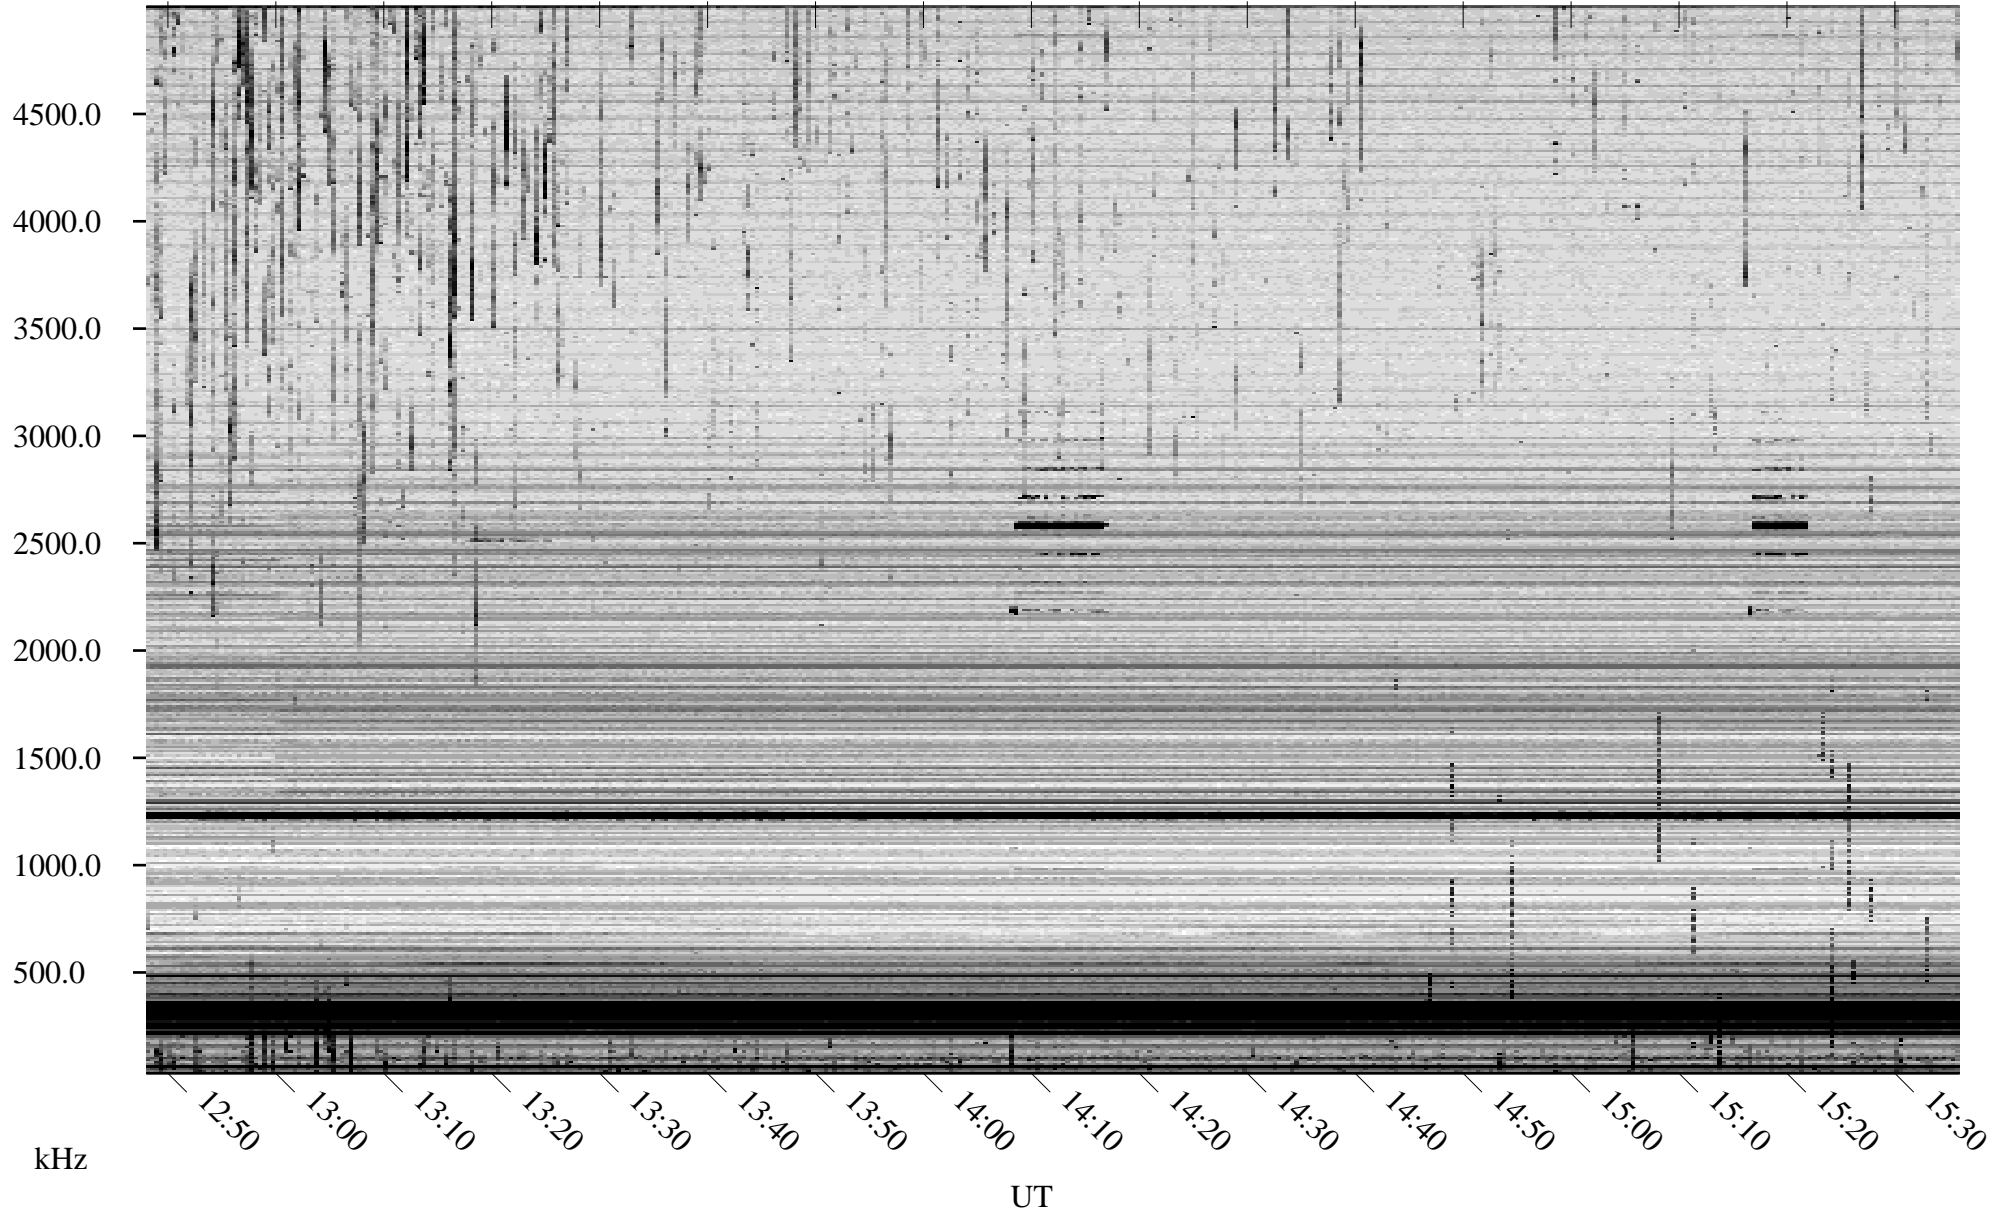

07/19/2008 Churchill, Manitoba

Linear Scale Black = 161 White = 15

ch082011.r00SUm max_12

Page 1

07/19/2008 Churchill, Manitoba

Linear Scale Black = 161 White = 15

ch082011.r00SUm max_12

Page 2

07/20/2008 Churchill, Manitoba

Linear Scale Black = 161 White = 15

ch082011.r00SUm max_12

Page 3

07/20/2008 Churchill, Manitoba

Linear Scale Black = 161 White = 15

ch082011.r00SUm max_12

Page 4

07/20/2008 Churchill, Manitoba

Linear Scale Black = 161 White = 15

ch082011.r00SUm max_12

Page 5

07/20/2008 Churchill, Manitoba

Linear Scale Black = 161 White = 15

ch082011.r00SUm max_12

Page 6

07/20/2008 Churchill, Manitoba

Linear Scale Black = 161 White = 15

ch082011.r00SUm max_12

Page 7

07/20/2008 Churchill, Manitoba

Linear Scale Black = 161 White = 15

ch082011.r00SUm max_12