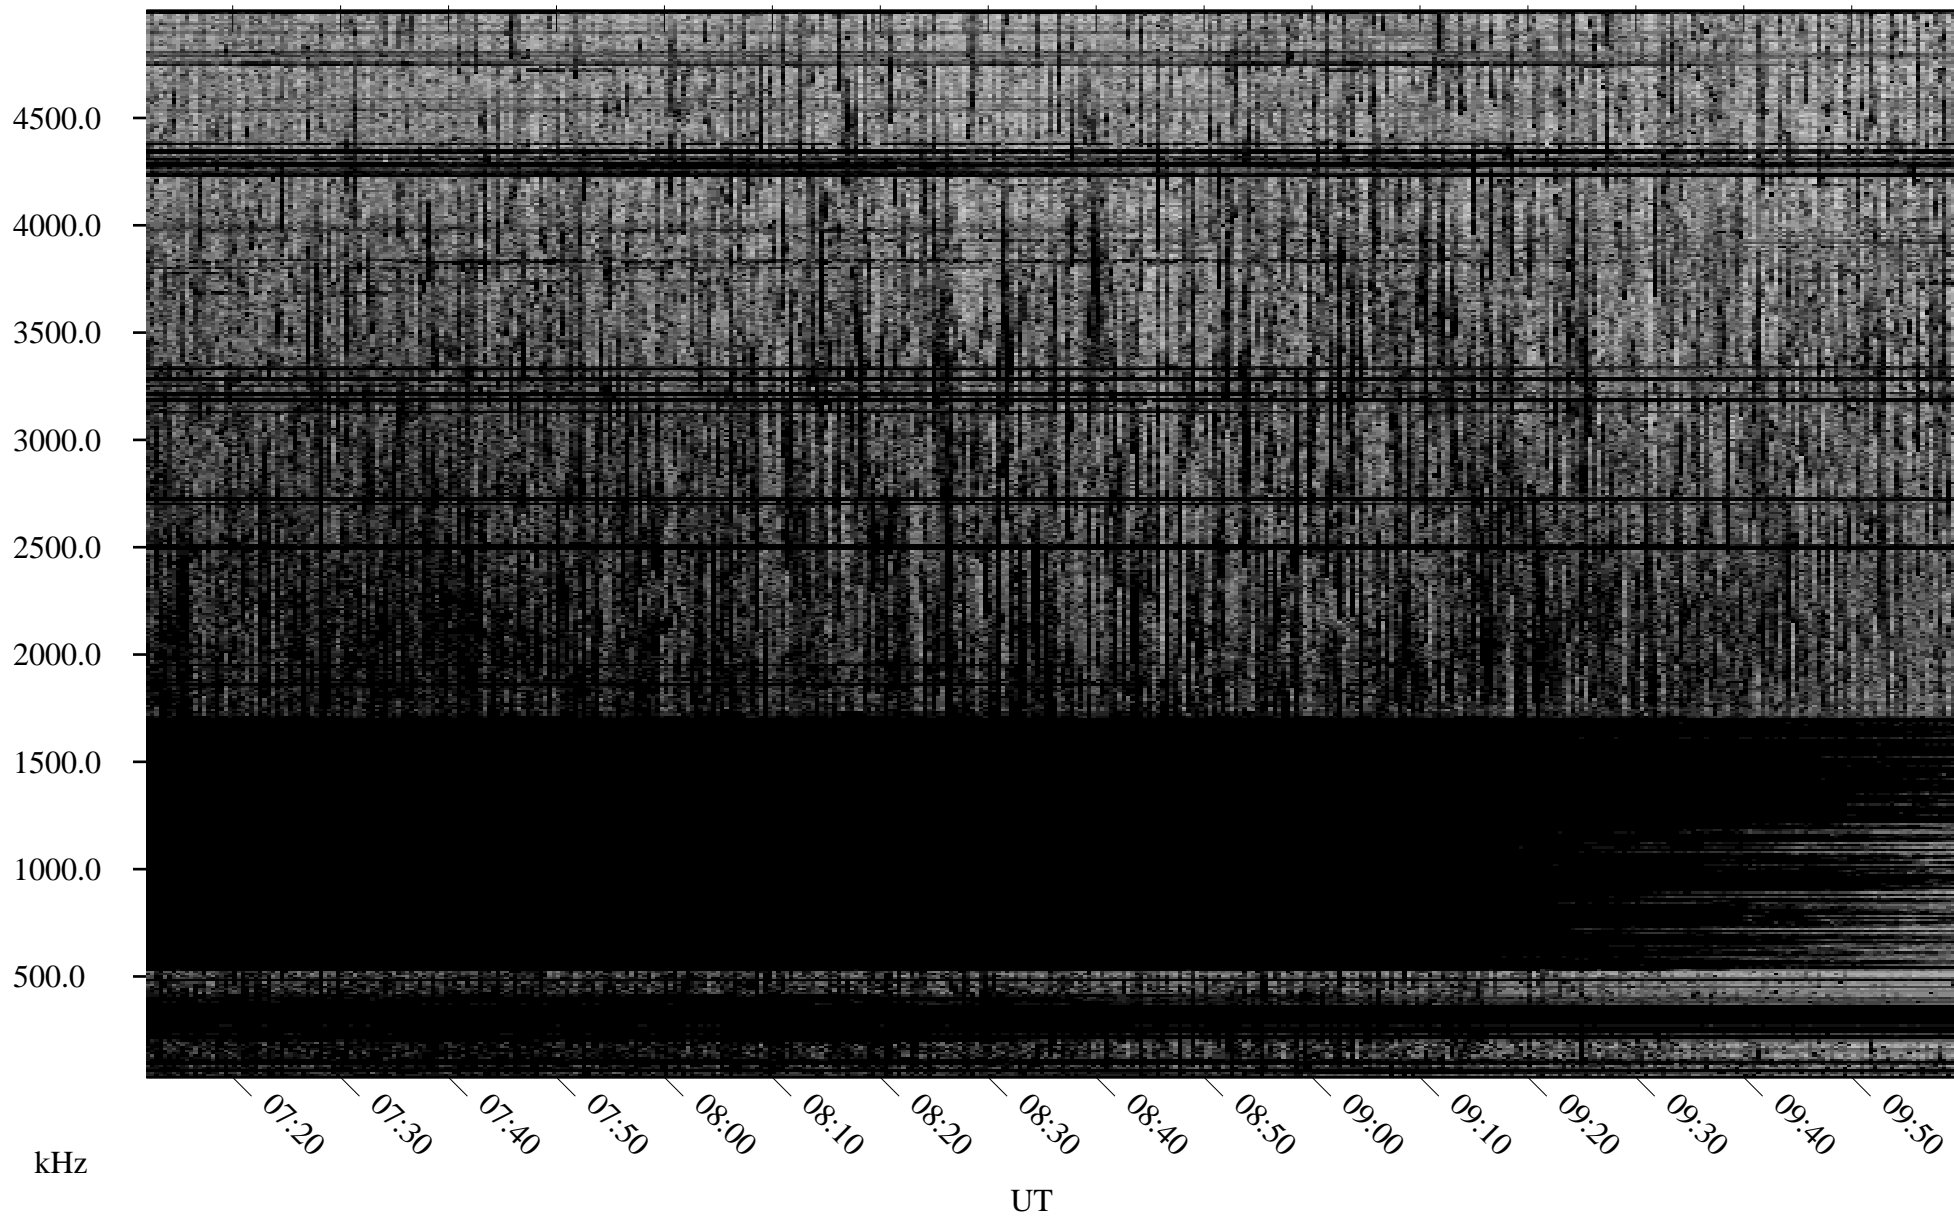

07/19/2008 Churchill, Manitoba

Linear Scale Black = 161 White = 15

ch082011.r00SUm max_12

Page 1

07/19/2008 Churchill, Manitoba

Linear Scale Black = 161 White = 15

ch082011.r00SUm max_12

Page 2

07/20/2008 Churchill, Manitoba

Linear Scale Black = 161 White = 15

ch082011.r00SUm max_12

Page 3

07/20/2008 Churchill, Manitoba

Linear Scale Black = 161 White = 15

ch082011.r00SUm max_12

Page 4

07/20/2008 Churchill, Manitoba

Linear Scale Black = 161 White = 15

ch082011.r00SUm max_12

Page 5

07/20/2008 Churchill, Manitoba

Linear Scale Black = 161 White = 15

ch082011.r00SUm max_12

Page 6

07/20/2008 Churchill, Manitoba

Linear Scale Black = 161 White = 15

ch082011.r00SUm max_12

Page 7

07/20/2008 Churchill, Manitoba

Linear Scale Black = 161 White = 15

ch082011.r00SUm max_12