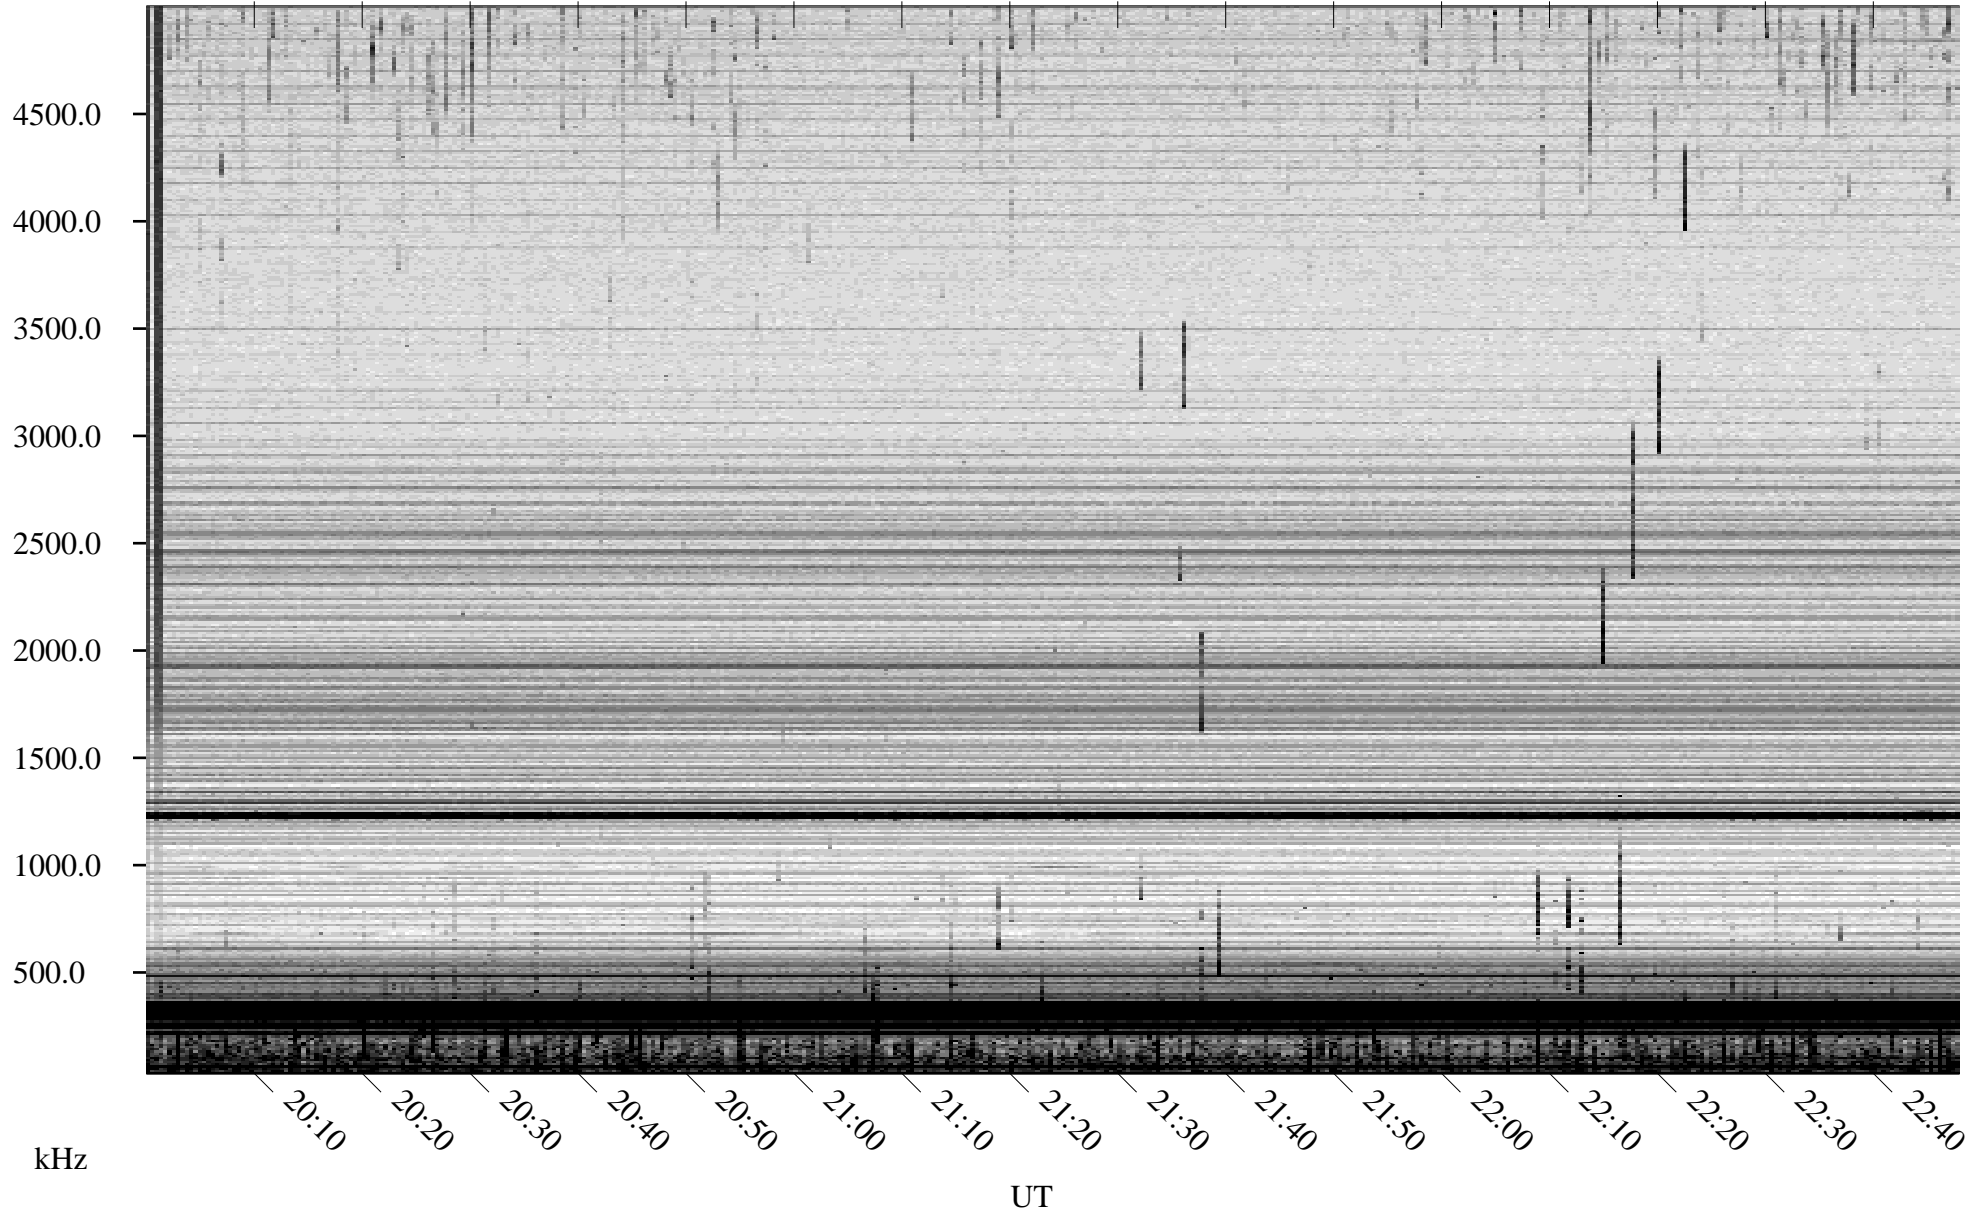

07/19/2008 Churchill, Manitoba

Linear Scale Black = 161 White = 15

ch082011.r00SUm max_12

Page 1

07/19/2008 Churchill, Manitoba

Linear Scale Black = 161 White = 15

ch082011.r00SUm max_12

Page 2

07/20/2008 Churchill, Manitoba

Linear Scale Black = 161 White = 15

ch082011.r00SUm max_12

Page 3

07/20/2008 Churchill, Manitoba

Linear Scale Black = 161 White = 15

ch082011.r00SUm max_12

Page 4

07/20/2008 Churchill, Manitoba

Linear Scale Black = 161 White = 15

ch082011.r00SUm max_12

Page 5

07/20/2008 Churchill, Manitoba

Linear Scale Black = 161 White = 15

ch082011.r00SUm max_12

Page 6

07/20/2008 Churchill, Manitoba

Linear Scale Black = 161 White = 15

ch082011.r00SUm max_12

Page 7

07/20/2008 Churchill, Manitoba

Linear Scale Black = 161 White = 15

ch082011.r00SUm max_12