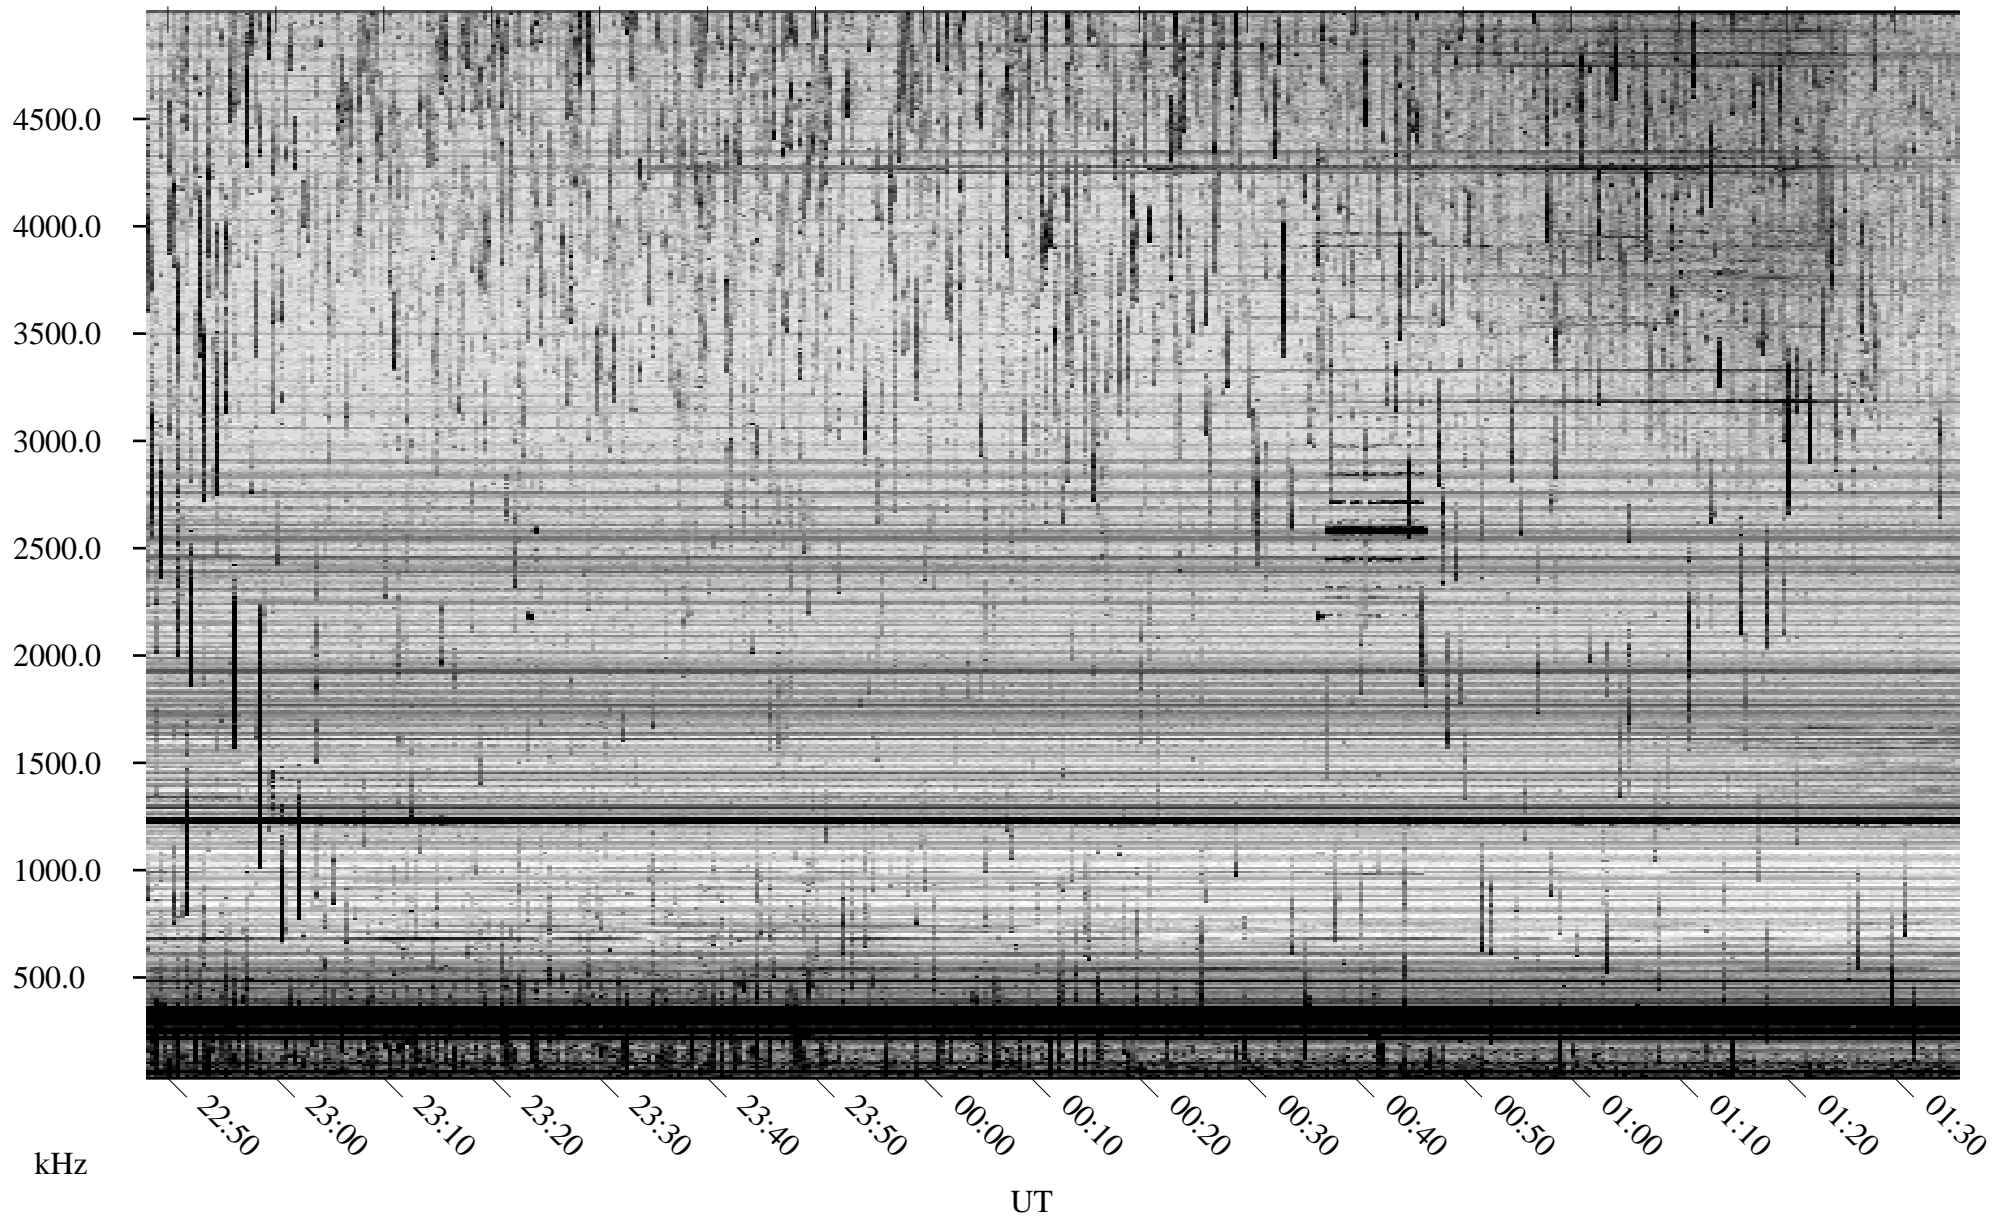

07/20/2008 Churchill, Manitoba

Linear Scale Black = 161 White = 15

ch08202l.r00SUm max_12

Page 1

07/20/2008 Churchill, Manitoba

Linear Scale Black = 161 White = 15

ch08202l.r00SUm max_12

Page 2

07/21/2008 Churchill, Manitoba

Linear Scale Black = 161 White = 15

ch08202l.r00SUm max_12

Page 3

07/21/2008 Churchill, Manitoba

Linear Scale Black = 161 White = 15

ch08202l.r00SUm max_12

Page 4

07/21/2008 Churchill, Manitoba

Linear Scale Black = 161 White = 15

ch08202l.r00SUm max_12

Page 5

07/21/2008 Churchill, Manitoba

Linear Scale Black = 161 White = 15

ch08202l.r00SUm max_12

Page 6

07/21/2008 Churchill, Manitoba

Linear Scale Black = 161 White = 15

ch08202l.r00SUm max_12

Page 7

07/21/2008 Churchill, Manitoba

Linear Scale Black = 161 White = 15

ch08202l.r00SUm max_12

Page 8