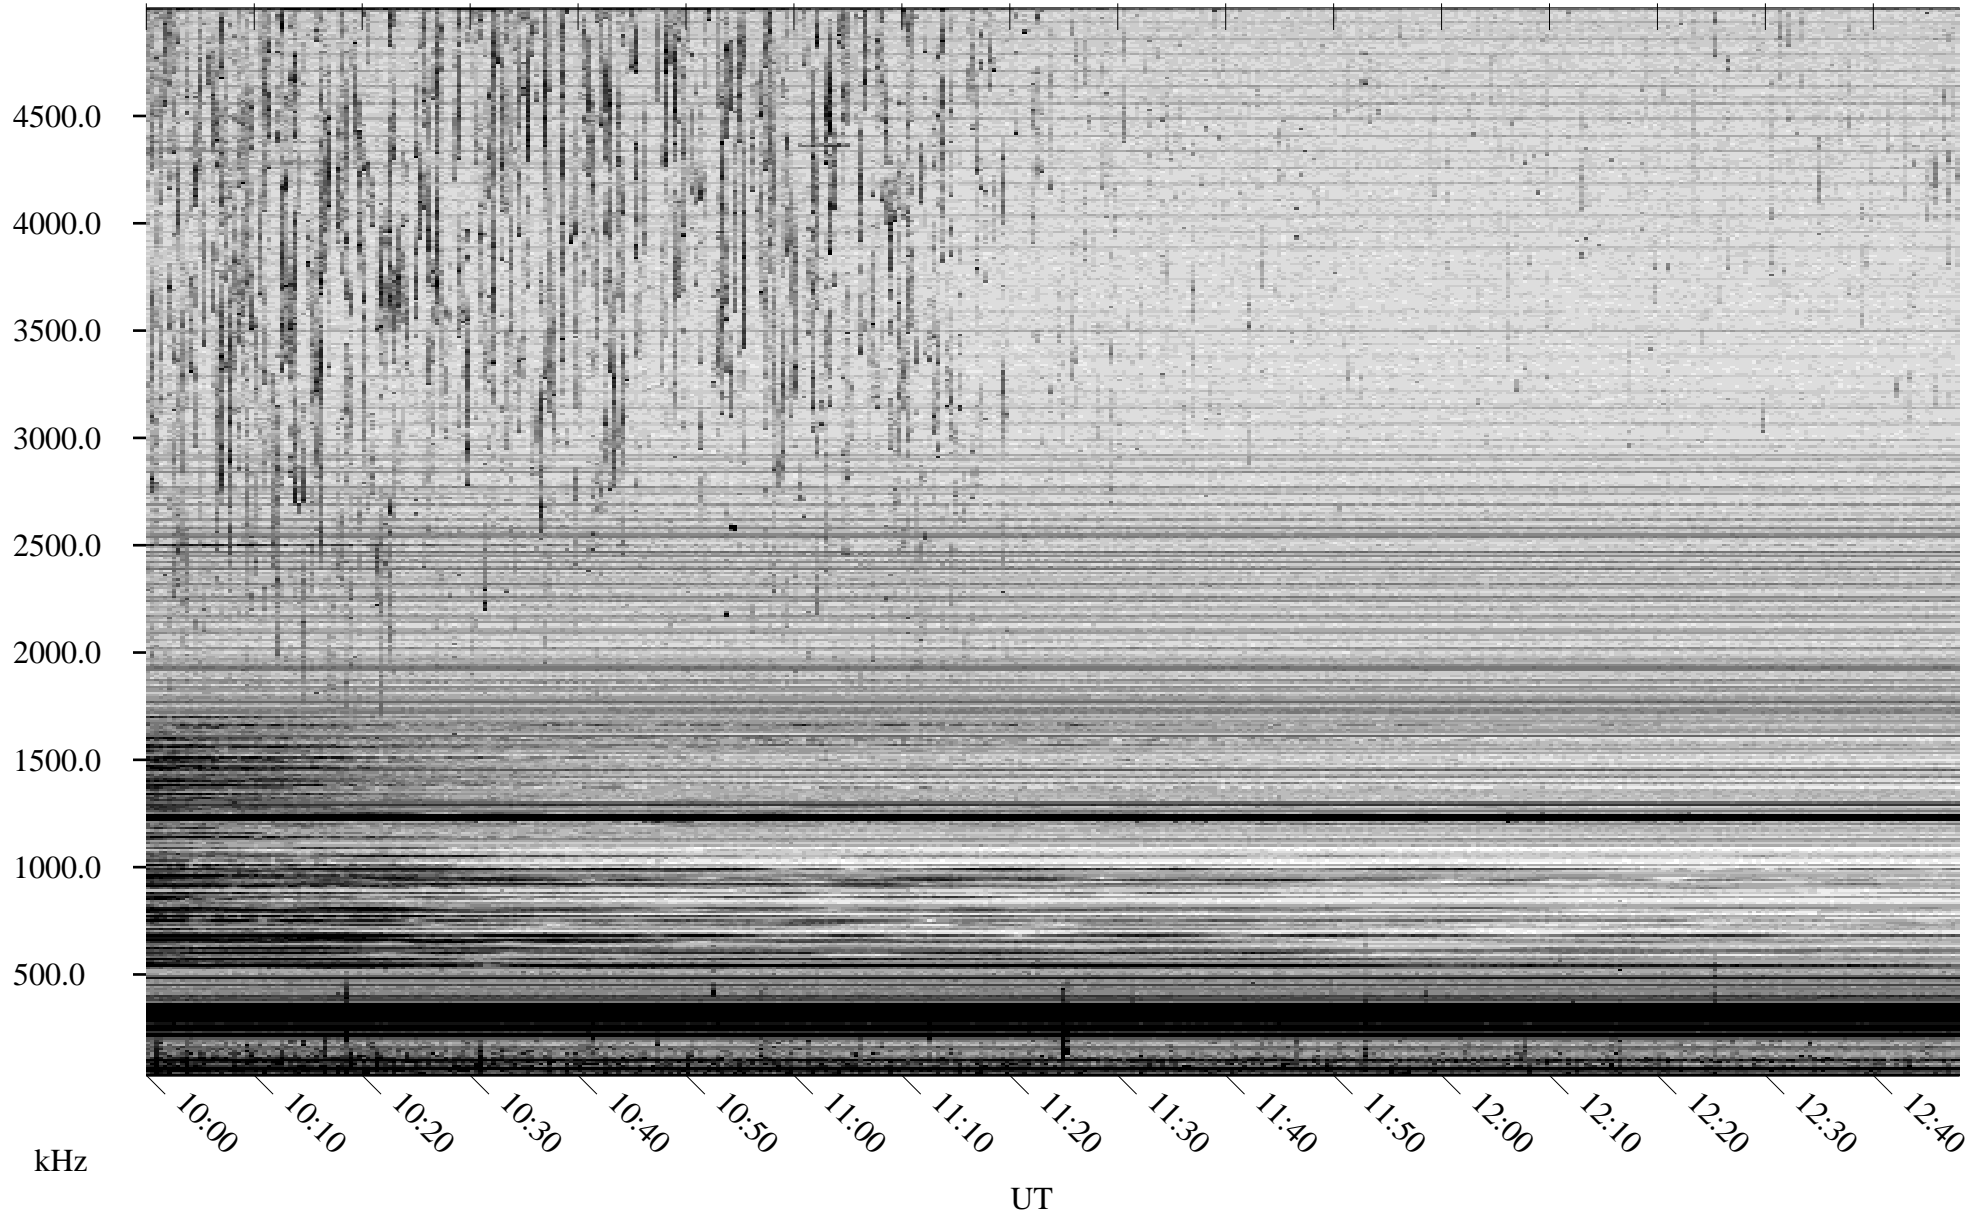

07/20/2008 Churchill, Manitoba

Linear Scale Black = 161 White = 15

ch08202l.r00SUm max_12

Page 1

07/20/2008 Churchill, Manitoba

Linear Scale Black = 161 White = 15

ch08202l.r00SUm max_12

Page 2

07/21/2008 Churchill, Manitoba

Linear Scale Black = 161 White = 15

ch08202l.r00SUm max_12

Page 3

07/21/2008 Churchill, Manitoba

Linear Scale Black = 161 White = 15

ch08202l.r00SUm max_12

Page 4

07/21/2008 Churchill, Manitoba

Linear Scale Black = 161 White = 15

ch08202l.r00SUm max_12

Page 5

07/21/2008 Churchill, Manitoba

Linear Scale Black = 161 White = 15

ch08202l.r00SUm max_12

Page 6

07/21/2008 Churchill, Manitoba

Linear Scale Black = 161 White = 15

ch08202l.r00SUm max_12

Page 7

07/21/2008 Churchill, Manitoba

Linear Scale Black = 161 White = 15

ch08202l.r00SUm max_12

Page 8