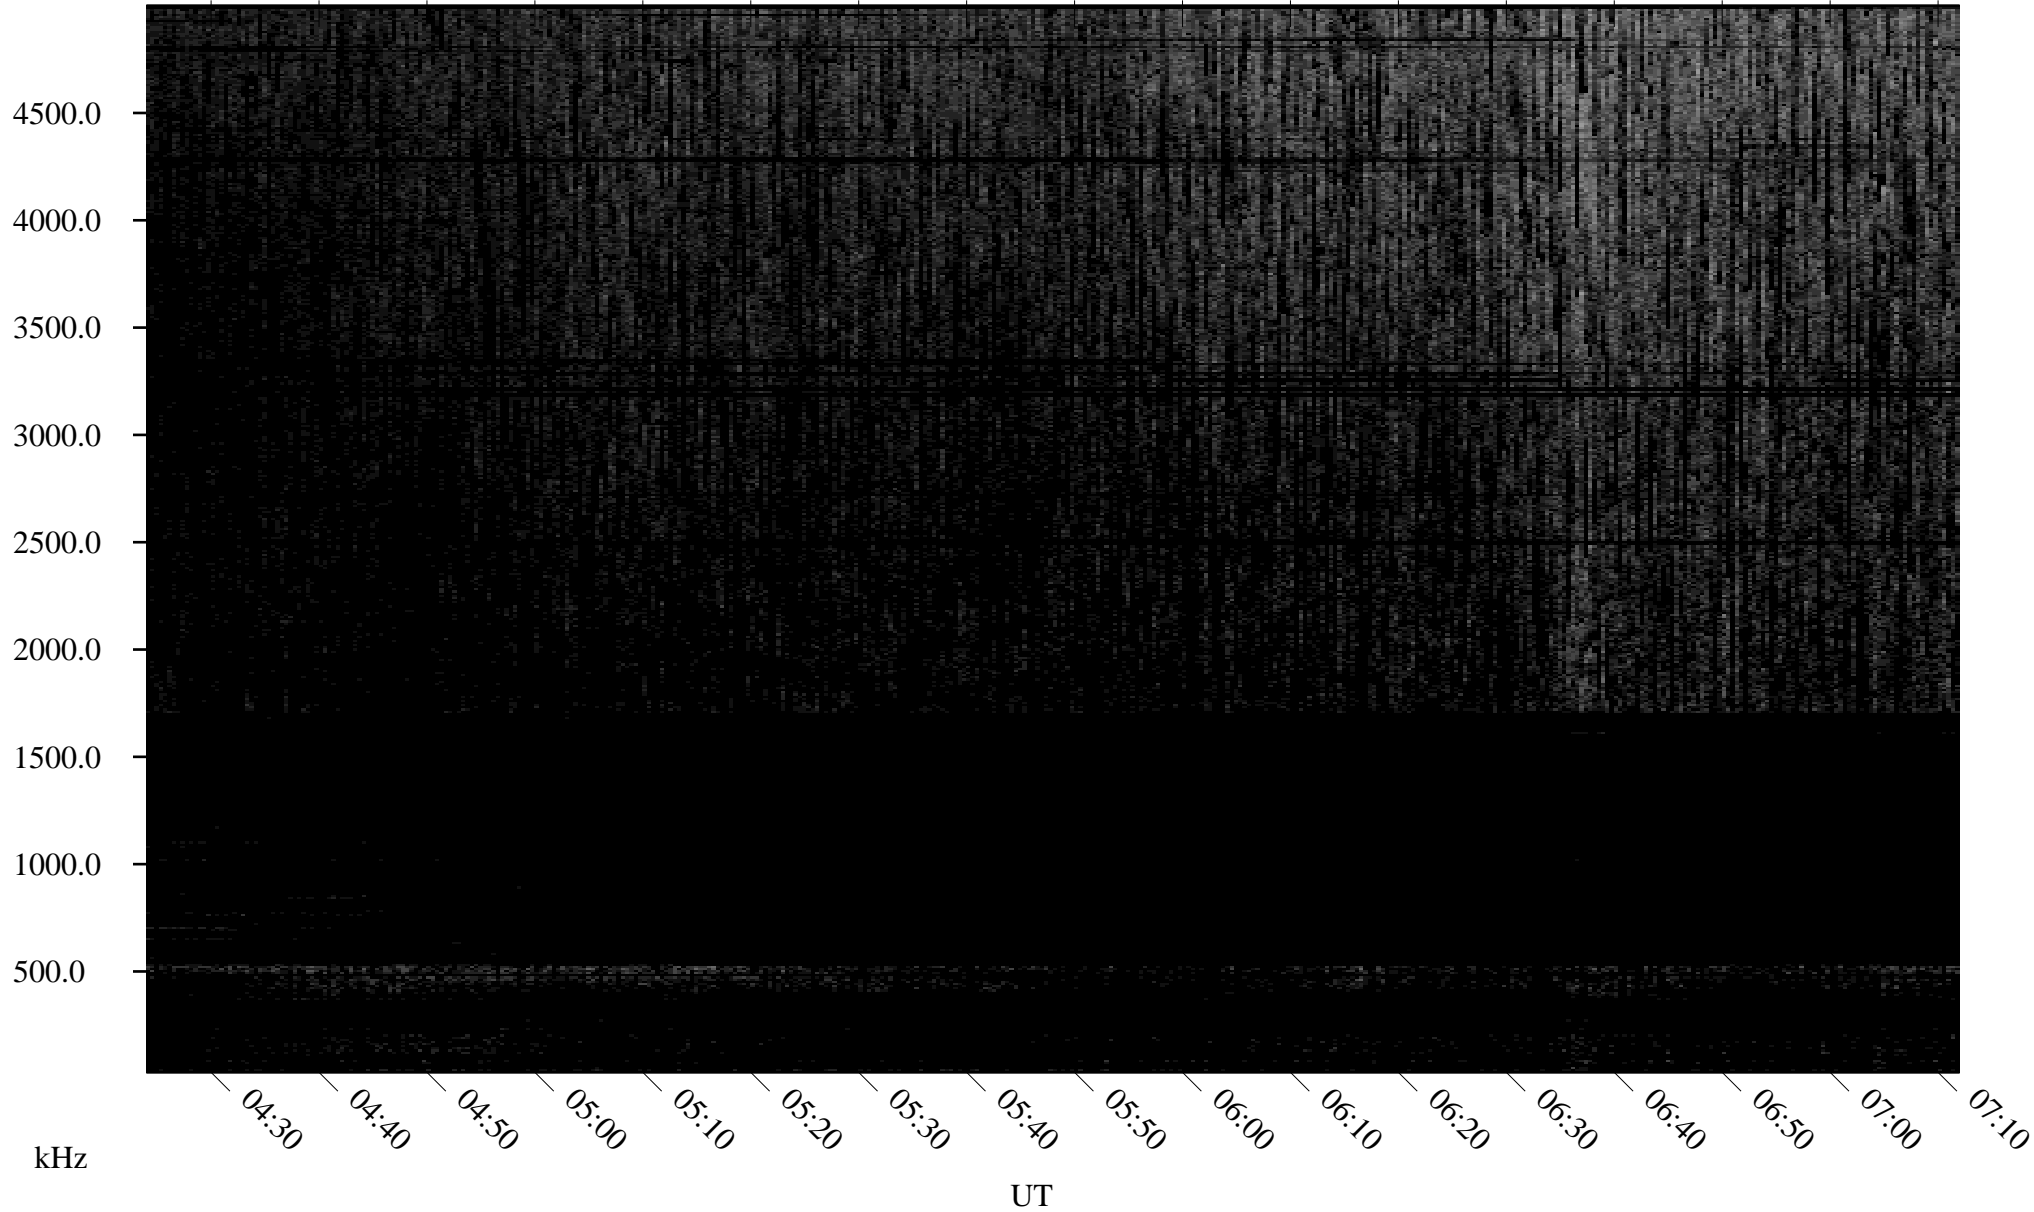

07/20/2008 Churchill, Manitoba

Linear Scale Black = 161 White = 15

ch08202l.r00SUm max_12

Page 1

07/20/2008 Churchill, Manitoba

Linear Scale Black = 161 White = 15

ch08202l.r00SUm max_12

Page 2

07/21/2008 Churchill, Manitoba

Linear Scale Black = 161 White = 15

ch08202l.r00SUm max_12

Page 3

07/21/2008 Churchill, Manitoba

Linear Scale Black = 161 White = 15

ch08202l.r00SUm max_12

Page 4

07/21/2008 Churchill, Manitoba

Linear Scale Black = 161 White = 15

ch08202l.r00SUm max_12

Page 5

07/21/2008 Churchill, Manitoba

Linear Scale Black = 161 White = 15

ch08202l.r00SUm max_12

Page 6

07/21/2008 Churchill, Manitoba

Linear Scale Black = 161 White = 15

ch08202l.r00SUm max_12

Page 7

07/21/2008 Churchill, Manitoba

Linear Scale Black = 161 White = 15

ch08202l.r00SUm max_12

Page 8