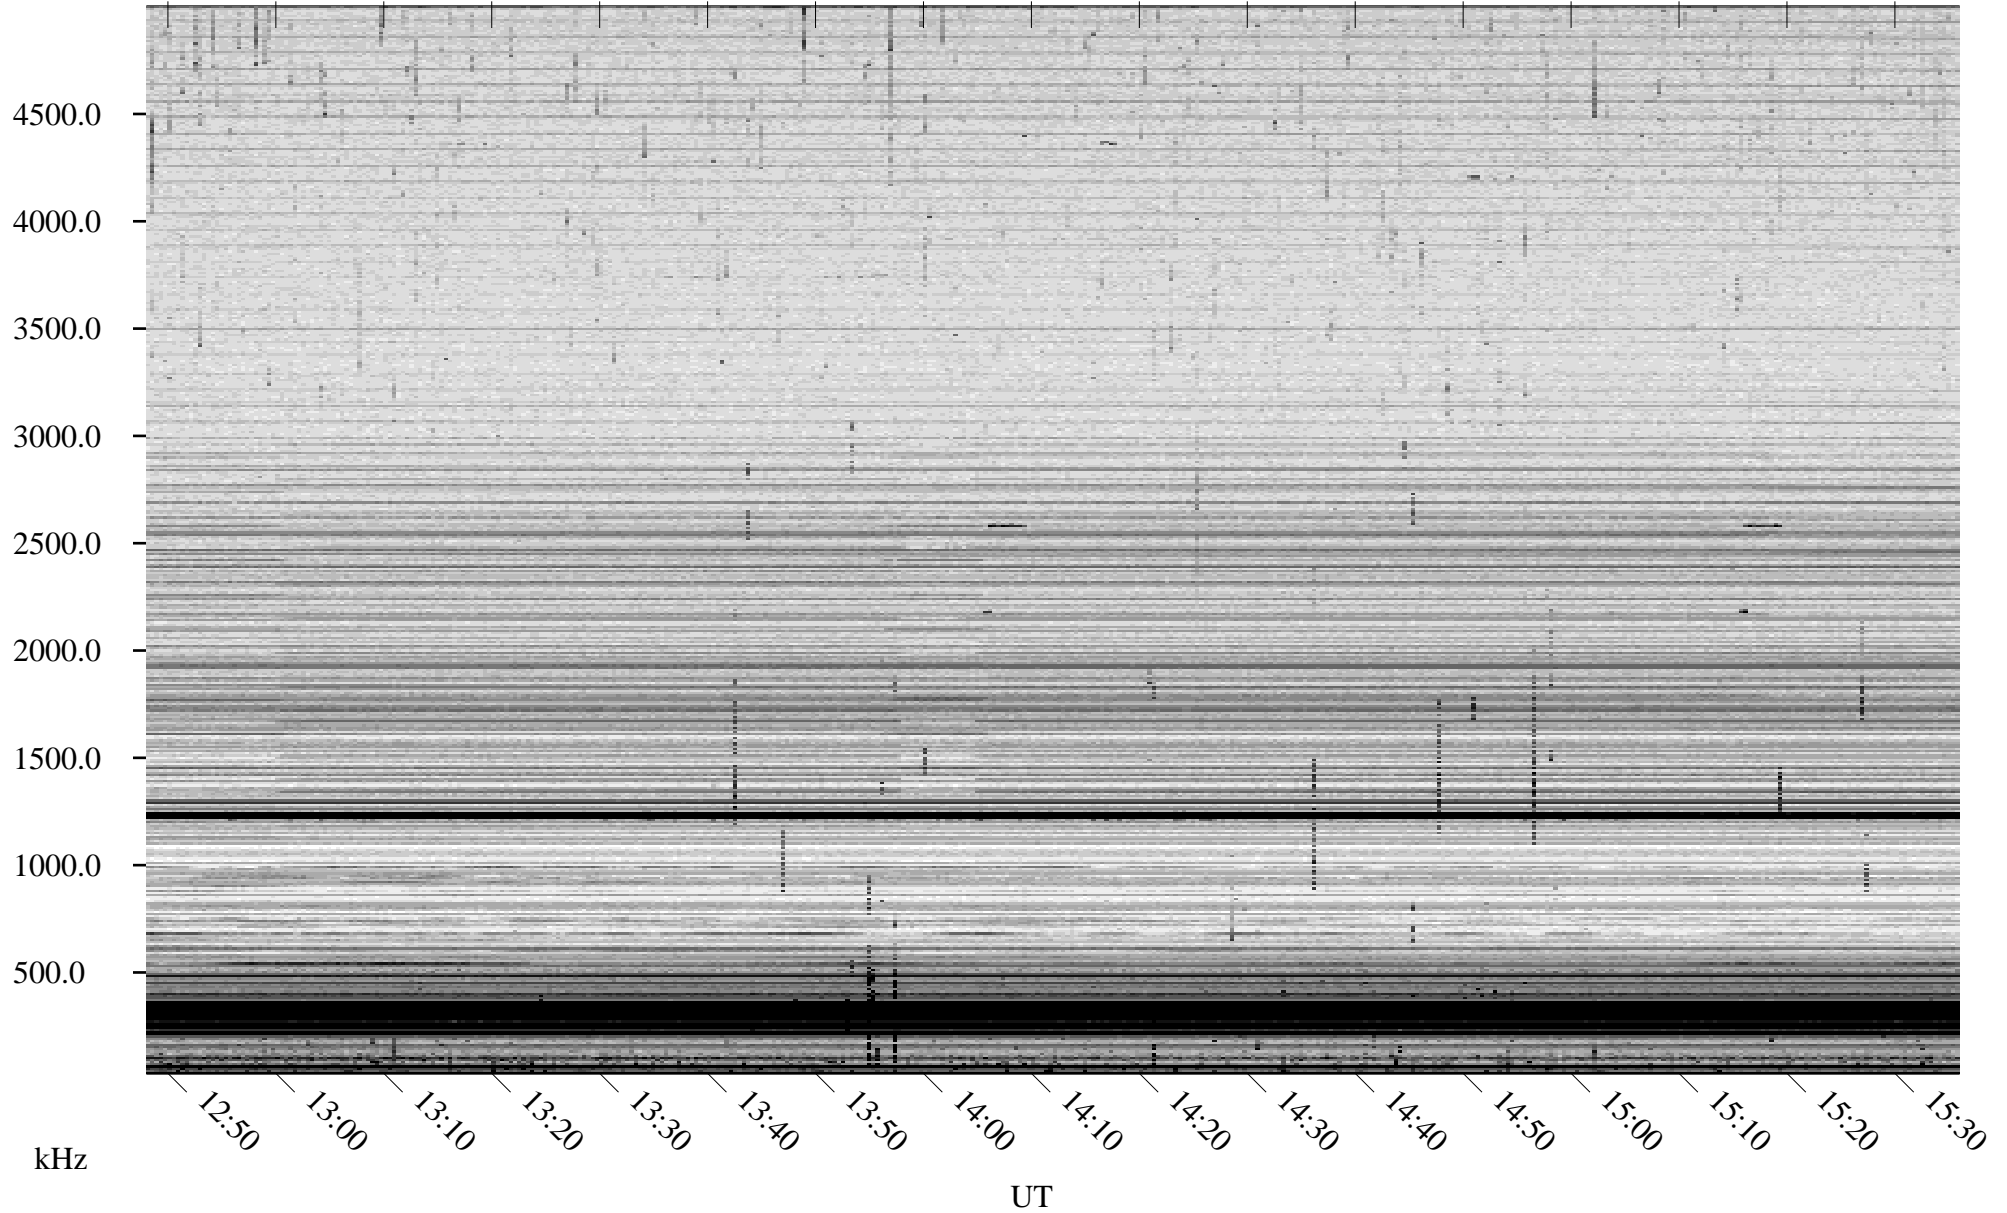

07/20/2008 Churchill, Manitoba

Linear Scale Black = 161 White = 15

ch08202l.r00SUm max_12

Page 1

07/20/2008 Churchill, Manitoba

Linear Scale Black = 161 White = 15

ch08202l.r00SUm max_12

Page 2

07/21/2008 Churchill, Manitoba

Linear Scale Black = 161 White = 15

ch08202l.r00SUm max_12

Page 3

07/21/2008 Churchill, Manitoba

Linear Scale Black = 161 White = 15

ch08202l.r00SUm max_12

Page 4

07/21/2008 Churchill, Manitoba

Linear Scale Black = 161 White = 15

ch08202l.r00SUm max_12

Page 5

07/21/2008 Churchill, Manitoba

Linear Scale Black = 161 White = 15

ch08202l.r00SUm max_12

Page 6

07/21/2008 Churchill, Manitoba

Linear Scale Black = 161 White = 15

ch08202l.r00SUm max_12

Page 7

07/21/2008 Churchill, Manitoba

Linear Scale Black = 161 White = 15

ch08202l.r00SUm max_12

Page 8