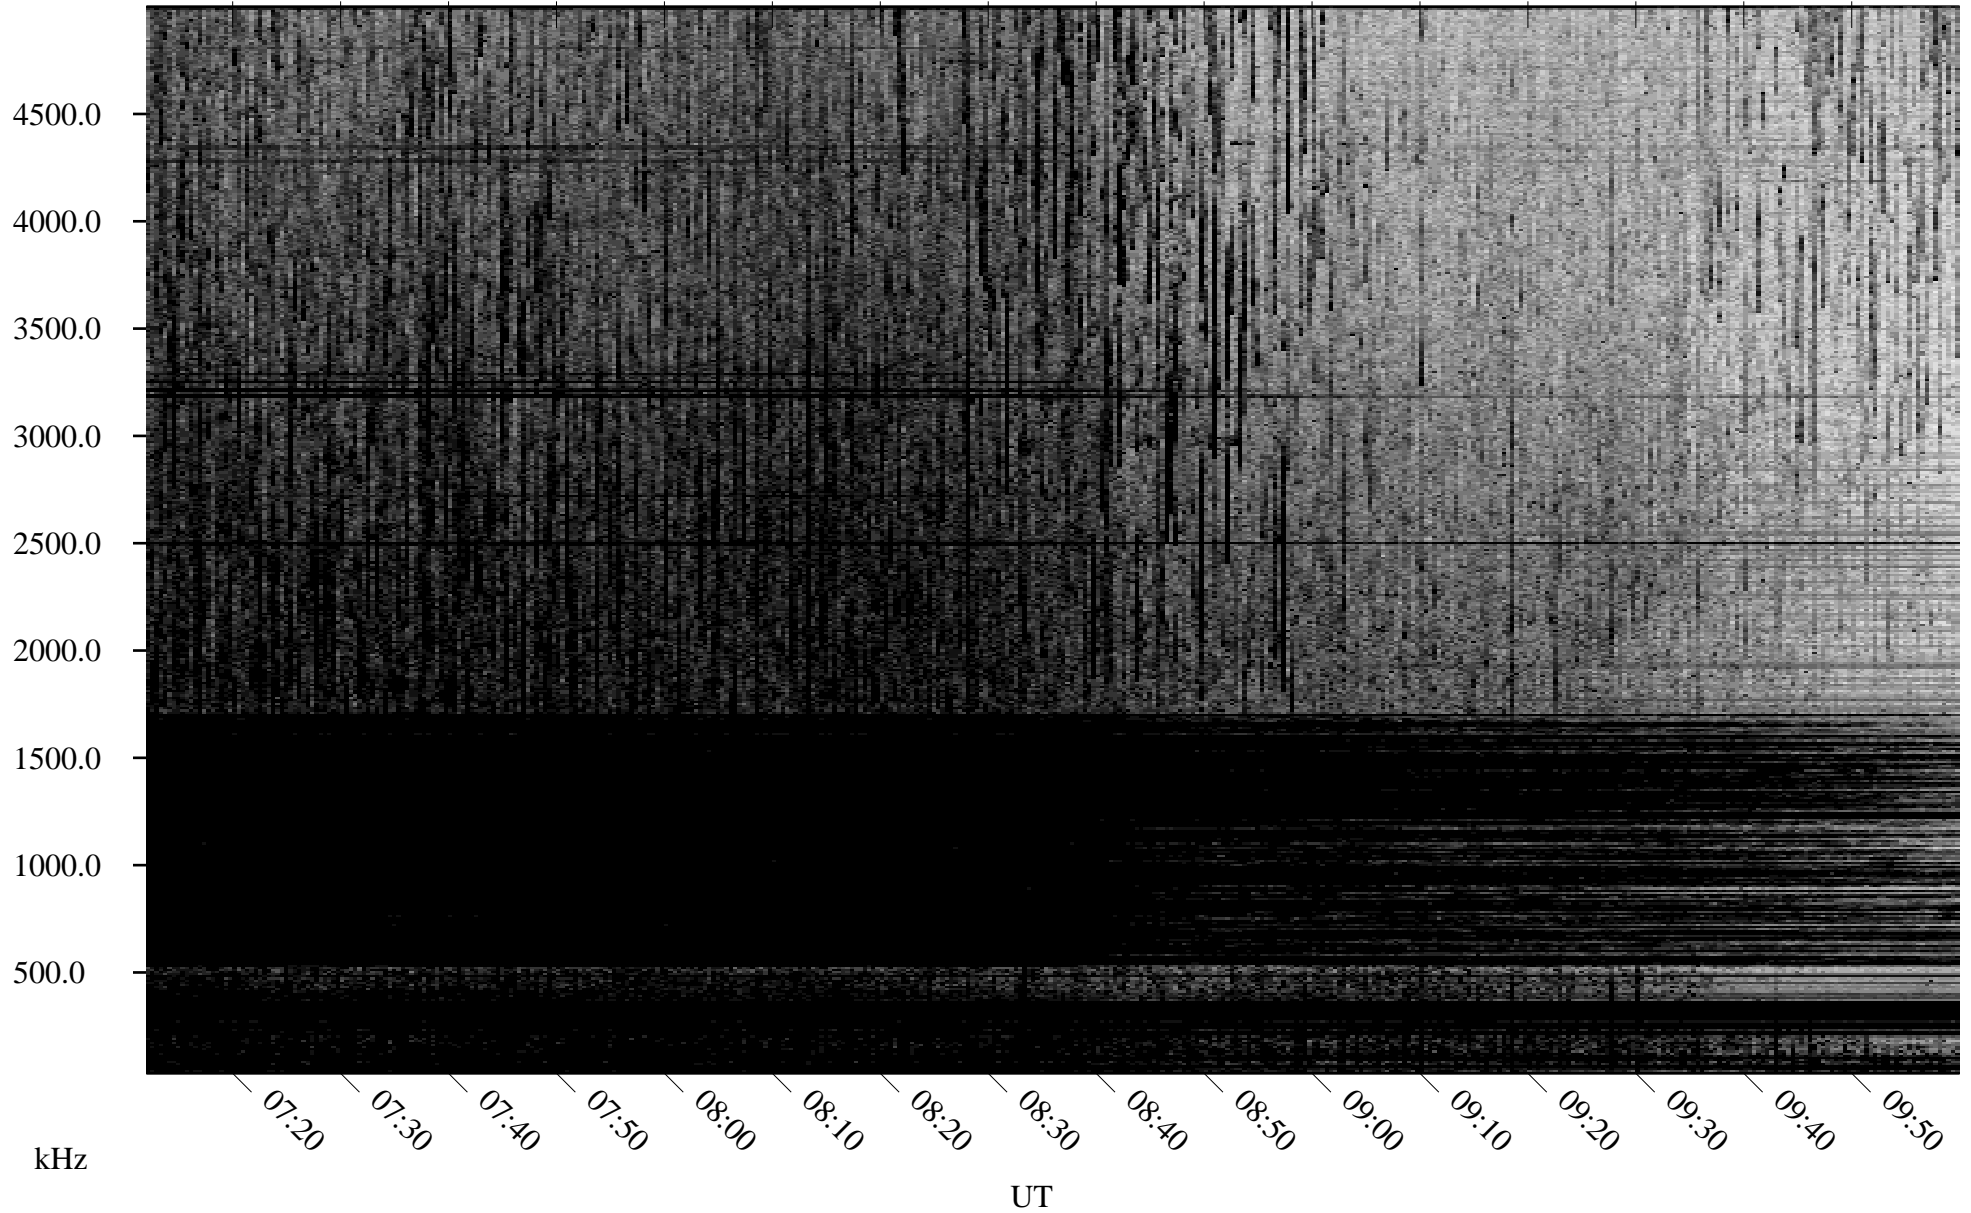

07/20/2008 Churchill, Manitoba

Linear Scale Black = 161 White = 15

ch08202l.r00SUm max_12

Page 1

07/20/2008 Churchill, Manitoba

Linear Scale Black = 161 White = 15

ch08202l.r00SUm max_12

Page 2

07/21/2008 Churchill, Manitoba

Linear Scale Black = 161 White = 15

ch08202l.r00SUm max_12

Page 3

07/21/2008 Churchill, Manitoba

Linear Scale Black = 161 White = 15

ch08202l.r00SUm max_12

Page 4

07/21/2008 Churchill, Manitoba

Linear Scale Black = 161 White = 15

ch08202l.r00SUm max_12

Page 5

07/21/2008 Churchill, Manitoba

Linear Scale Black = 161 White = 15

ch08202l.r00SUm max_12

Page 6

07/21/2008 Churchill, Manitoba

Linear Scale Black = 161 White = 15

ch08202l.r00SUm max_12

Page 7

07/21/2008 Churchill, Manitoba

Linear Scale Black = 161 White = 15

ch08202l.r00SUm max_12

Page 8