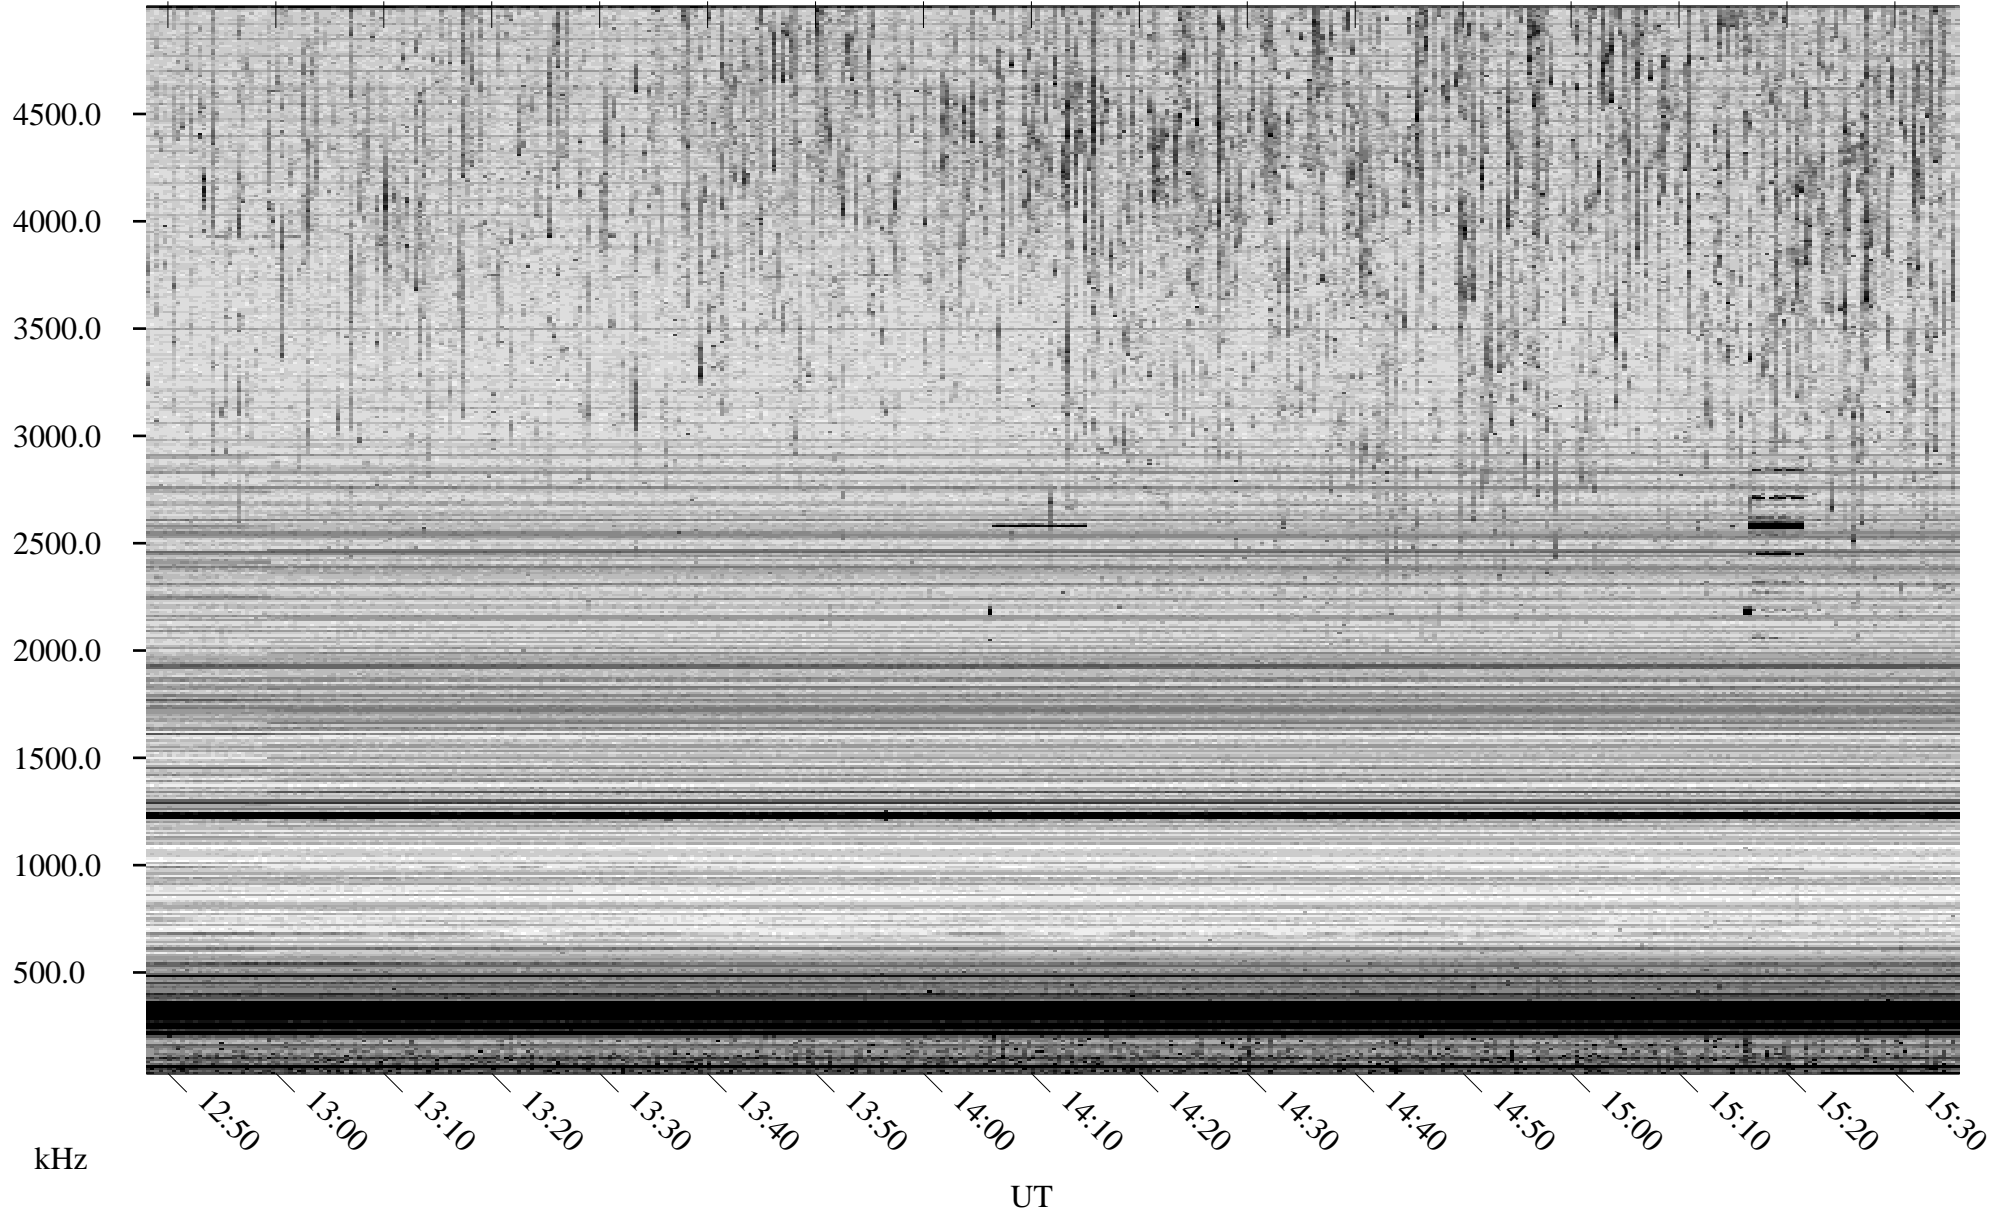

07/21/2008 Churchill, Manitoba

Linear Scale Black = 161 White = 15

ch08203l.r00SUm max_12

Page 1

07/21/2008 Churchill, Manitoba

Linear Scale Black = 161 White = 15

ch08203l.r00SUm max_12

Page 2

07/22/2008 Churchill, Manitoba

Linear Scale Black = 161 White = 15

ch08203l.r00SUm max_12

Page 3

07/22/2008 Churchill, Manitoba

Linear Scale Black = 161 White = 15

ch08203l.r00SUm max_12

Page 4

07/22/2008 Churchill, Manitoba

Linear Scale Black = 161 White = 15

ch08203l.r00SUm max_12

Page 5

07/22/2008 Churchill, Manitoba

Linear Scale Black = 161 White = 15

ch08203l.r00SUm max_12

Page 6

07/22/2008 Churchill, Manitoba

Linear Scale Black = 161 White = 15

ch08203l.r00SUm max_12

Page 7

07/22/2008 Churchill, Manitoba

Linear Scale Black = 161 White = 15

ch08203l.r00SUm max_12