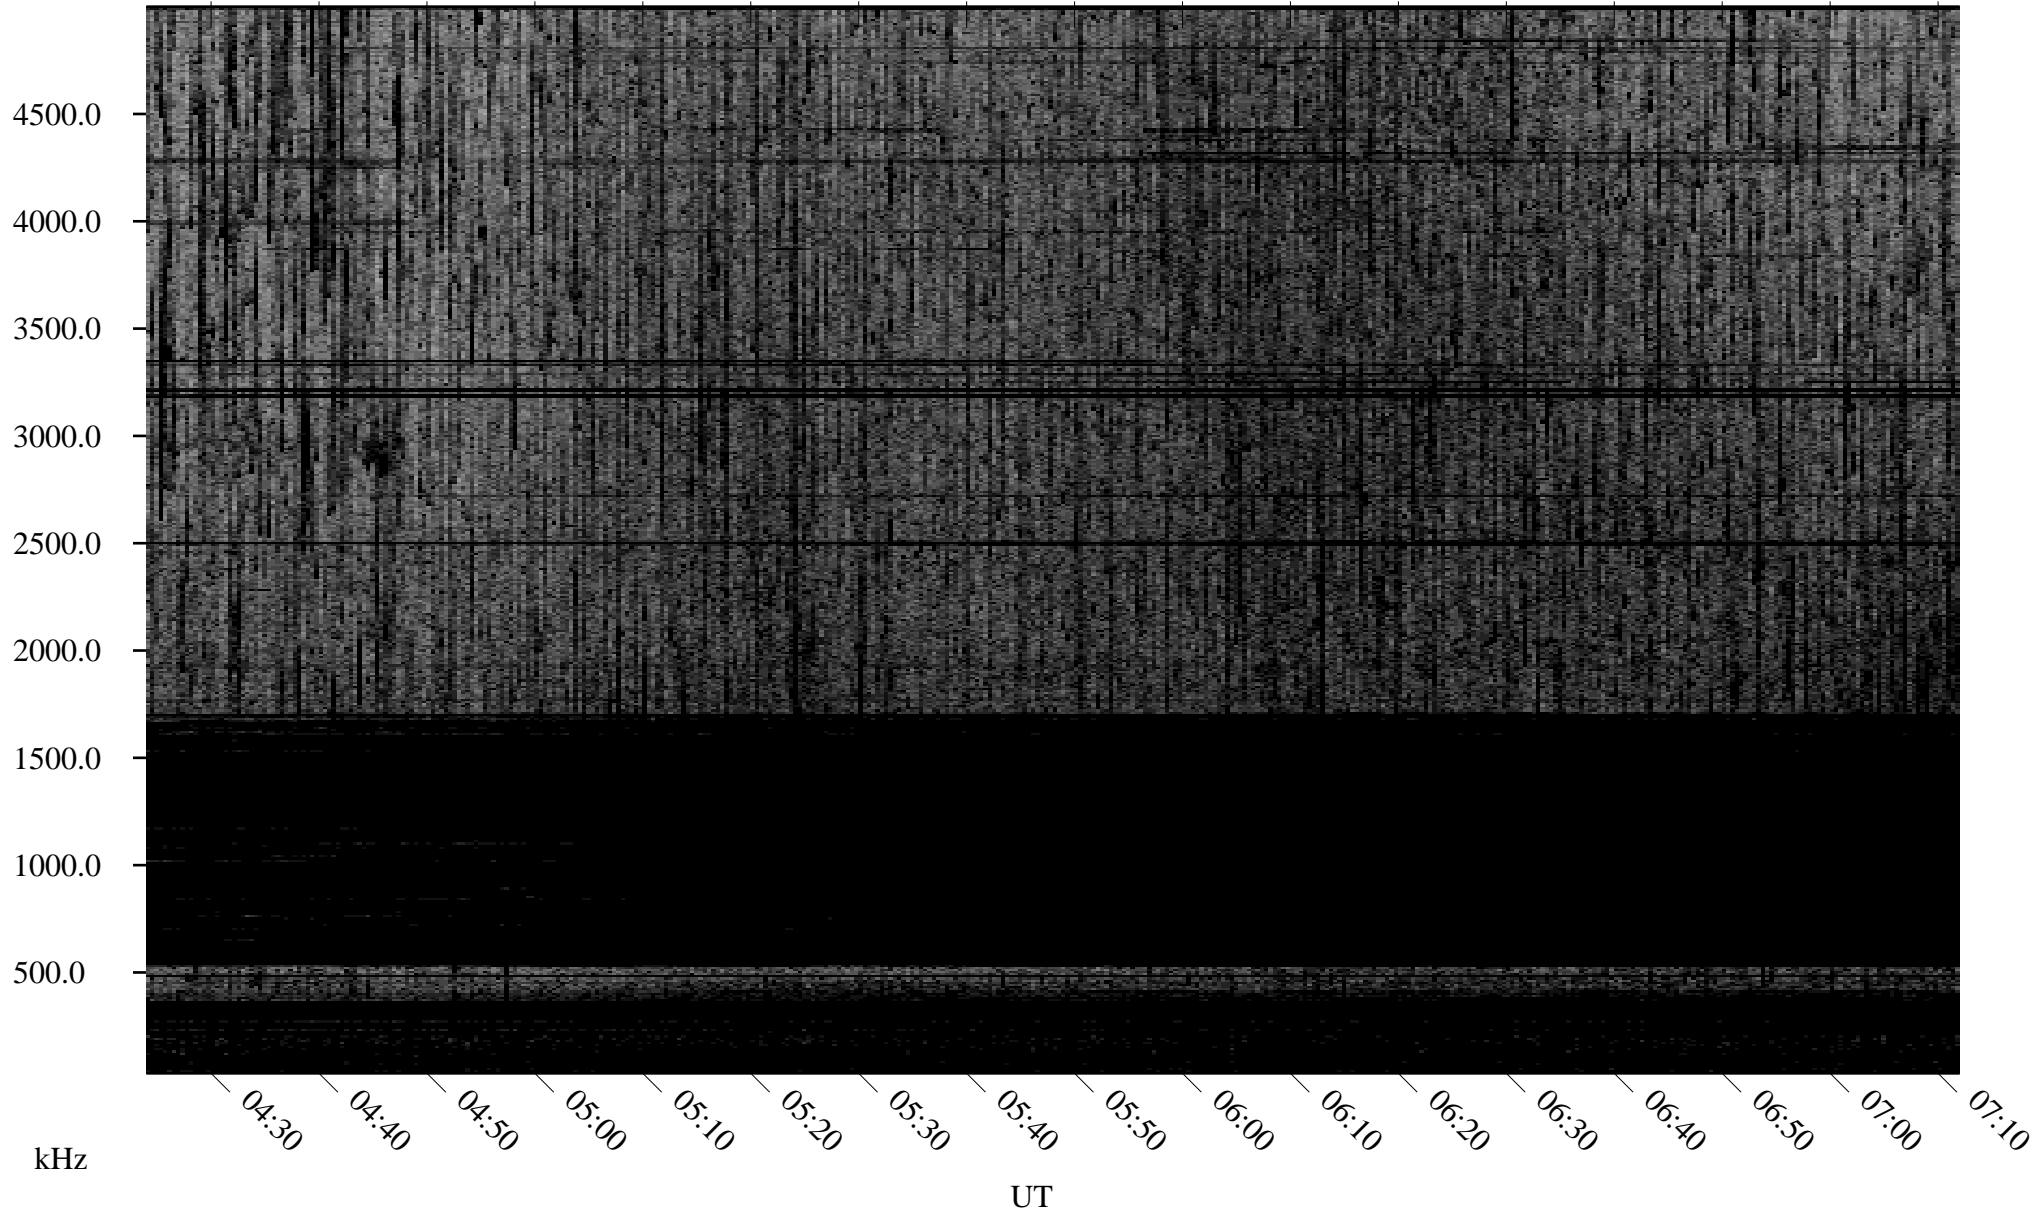

07/21/2008 Churchill, Manitoba

Linear Scale Black = 161 White = 15

ch08203l.r00SUm max_12

Page 1

07/21/2008 Churchill, Manitoba

Linear Scale Black = 161 White = 15

ch08203l.r00SUm max_12

Page 2

07/22/2008 Churchill, Manitoba

Linear Scale Black = 161 White = 15

ch08203l.r00SUm max_12

Page 3

07/22/2008 Churchill, Manitoba

Linear Scale Black = 161 White = 15

ch08203l.r00SUm max_12

Page 4

07/22/2008 Churchill, Manitoba

Linear Scale Black = 161 White = 15

ch08203l.r00SUm max_12

Page 5

07/22/2008 Churchill, Manitoba

Linear Scale Black = 161 White = 15

ch08203l.r00SUm max_12

Page 6

07/22/2008 Churchill, Manitoba

Linear Scale Black = 161 White = 15

ch08203l.r00SUm max_12

Page 7

07/22/2008 Churchill, Manitoba

Linear Scale Black = 161 White = 15

ch08203l.r00SUm max_12