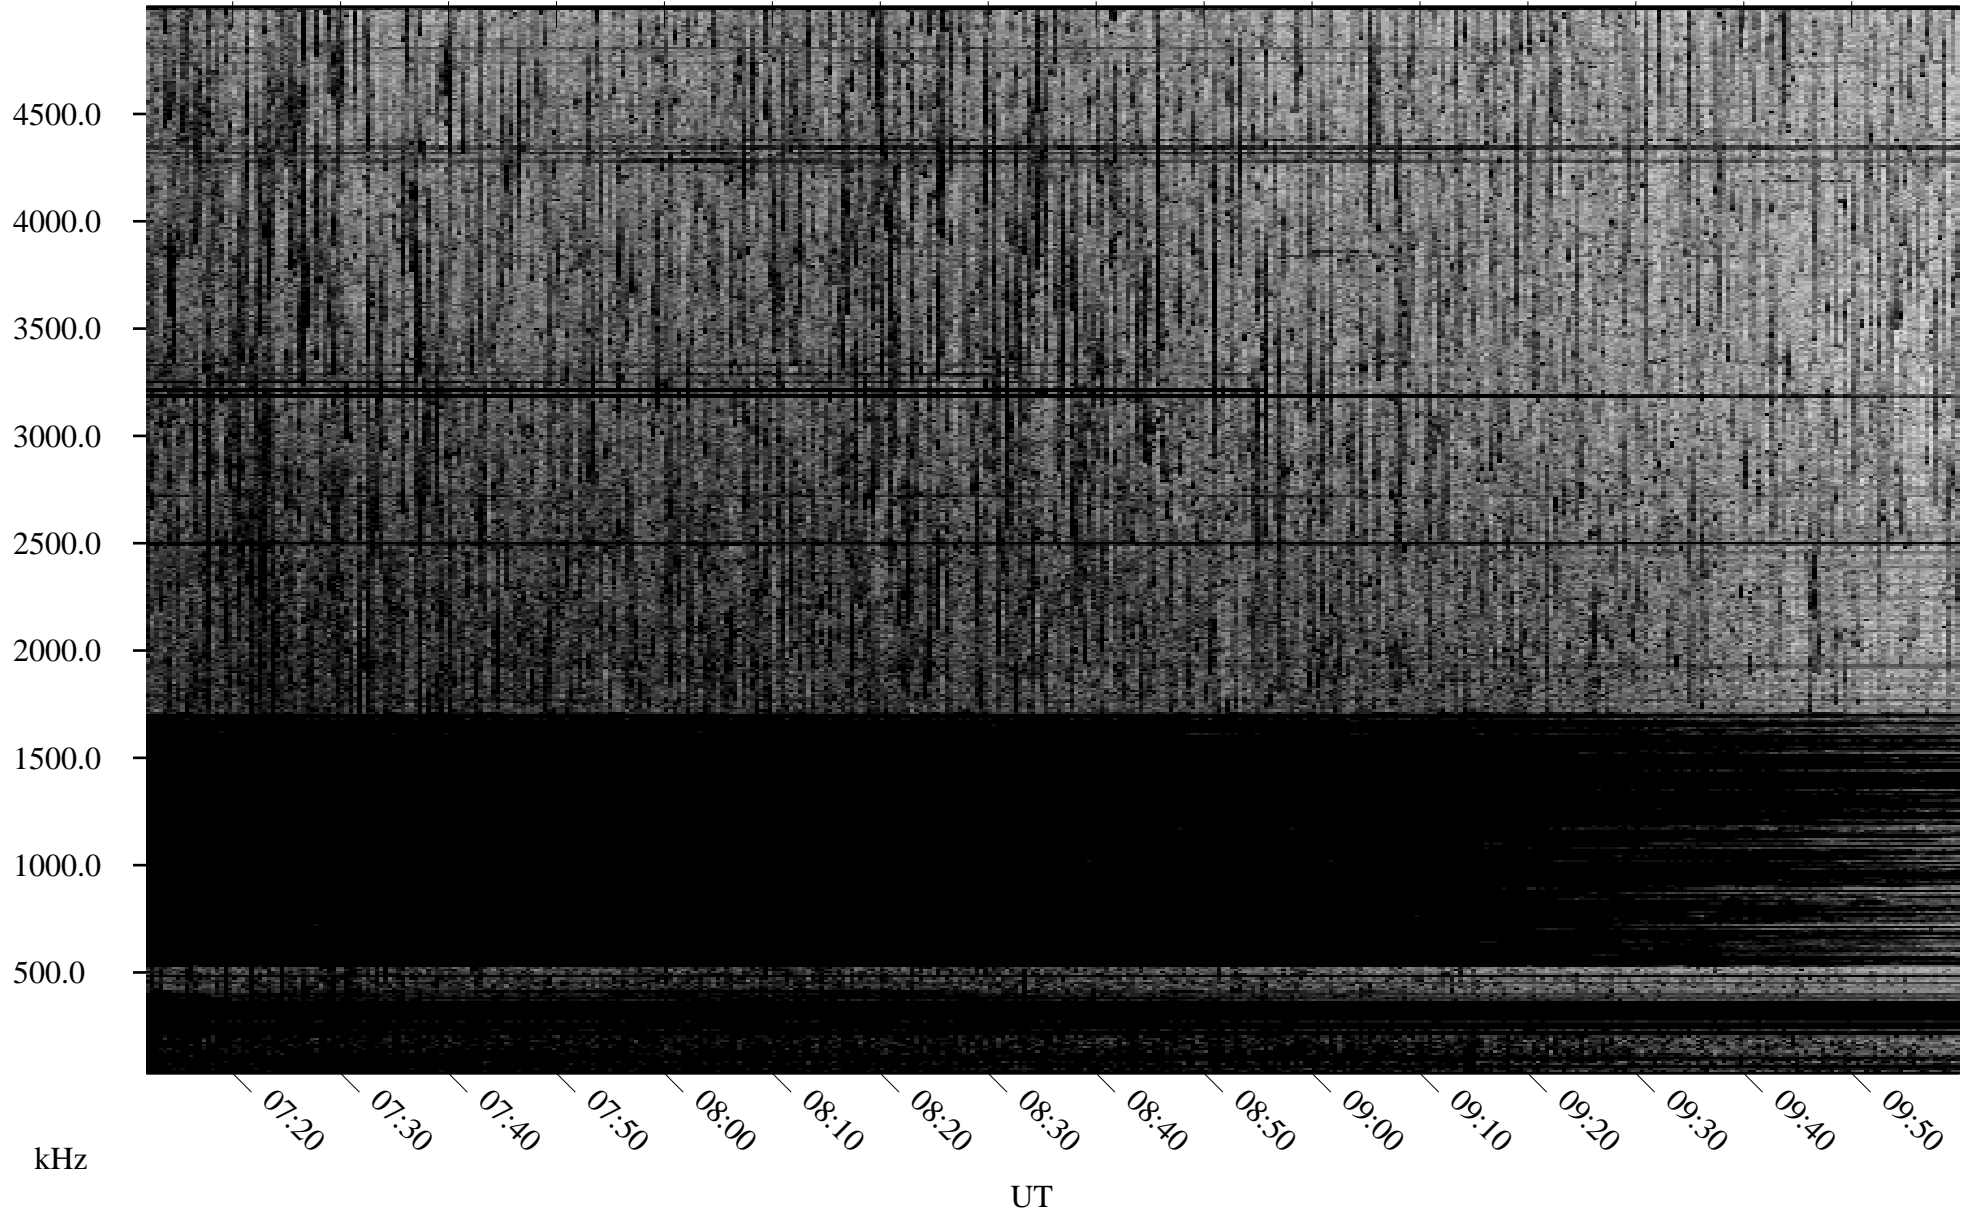

07/21/2008 Churchill, Manitoba

Linear Scale Black = 161 White = 15

ch08203l.r00SUm max_12

Page 1

07/21/2008 Churchill, Manitoba

Linear Scale Black = 161 White = 15

ch08203l.r00SUm max_12

Page 2

07/22/2008 Churchill, Manitoba

Linear Scale Black = 161 White = 15

ch08203l.r00SUm max_12

Page 3

07/22/2008 Churchill, Manitoba

Linear Scale Black = 161 White = 15

ch08203l.r00SUm max_12

Page 4

07/22/2008 Churchill, Manitoba

Linear Scale Black = 161 White = 15

ch08203l.r00SUm max_12

Page 5

07/22/2008 Churchill, Manitoba

Linear Scale Black = 161 White = 15

ch08203l.r00SUm max_12

Page 6

07/22/2008 Churchill, Manitoba

Linear Scale Black = 161 White = 15

ch08203l.r00SUm max_12

Page 7

07/22/2008 Churchill, Manitoba

Linear Scale Black = 161 White = 15

ch08203l.r00SUm max_12