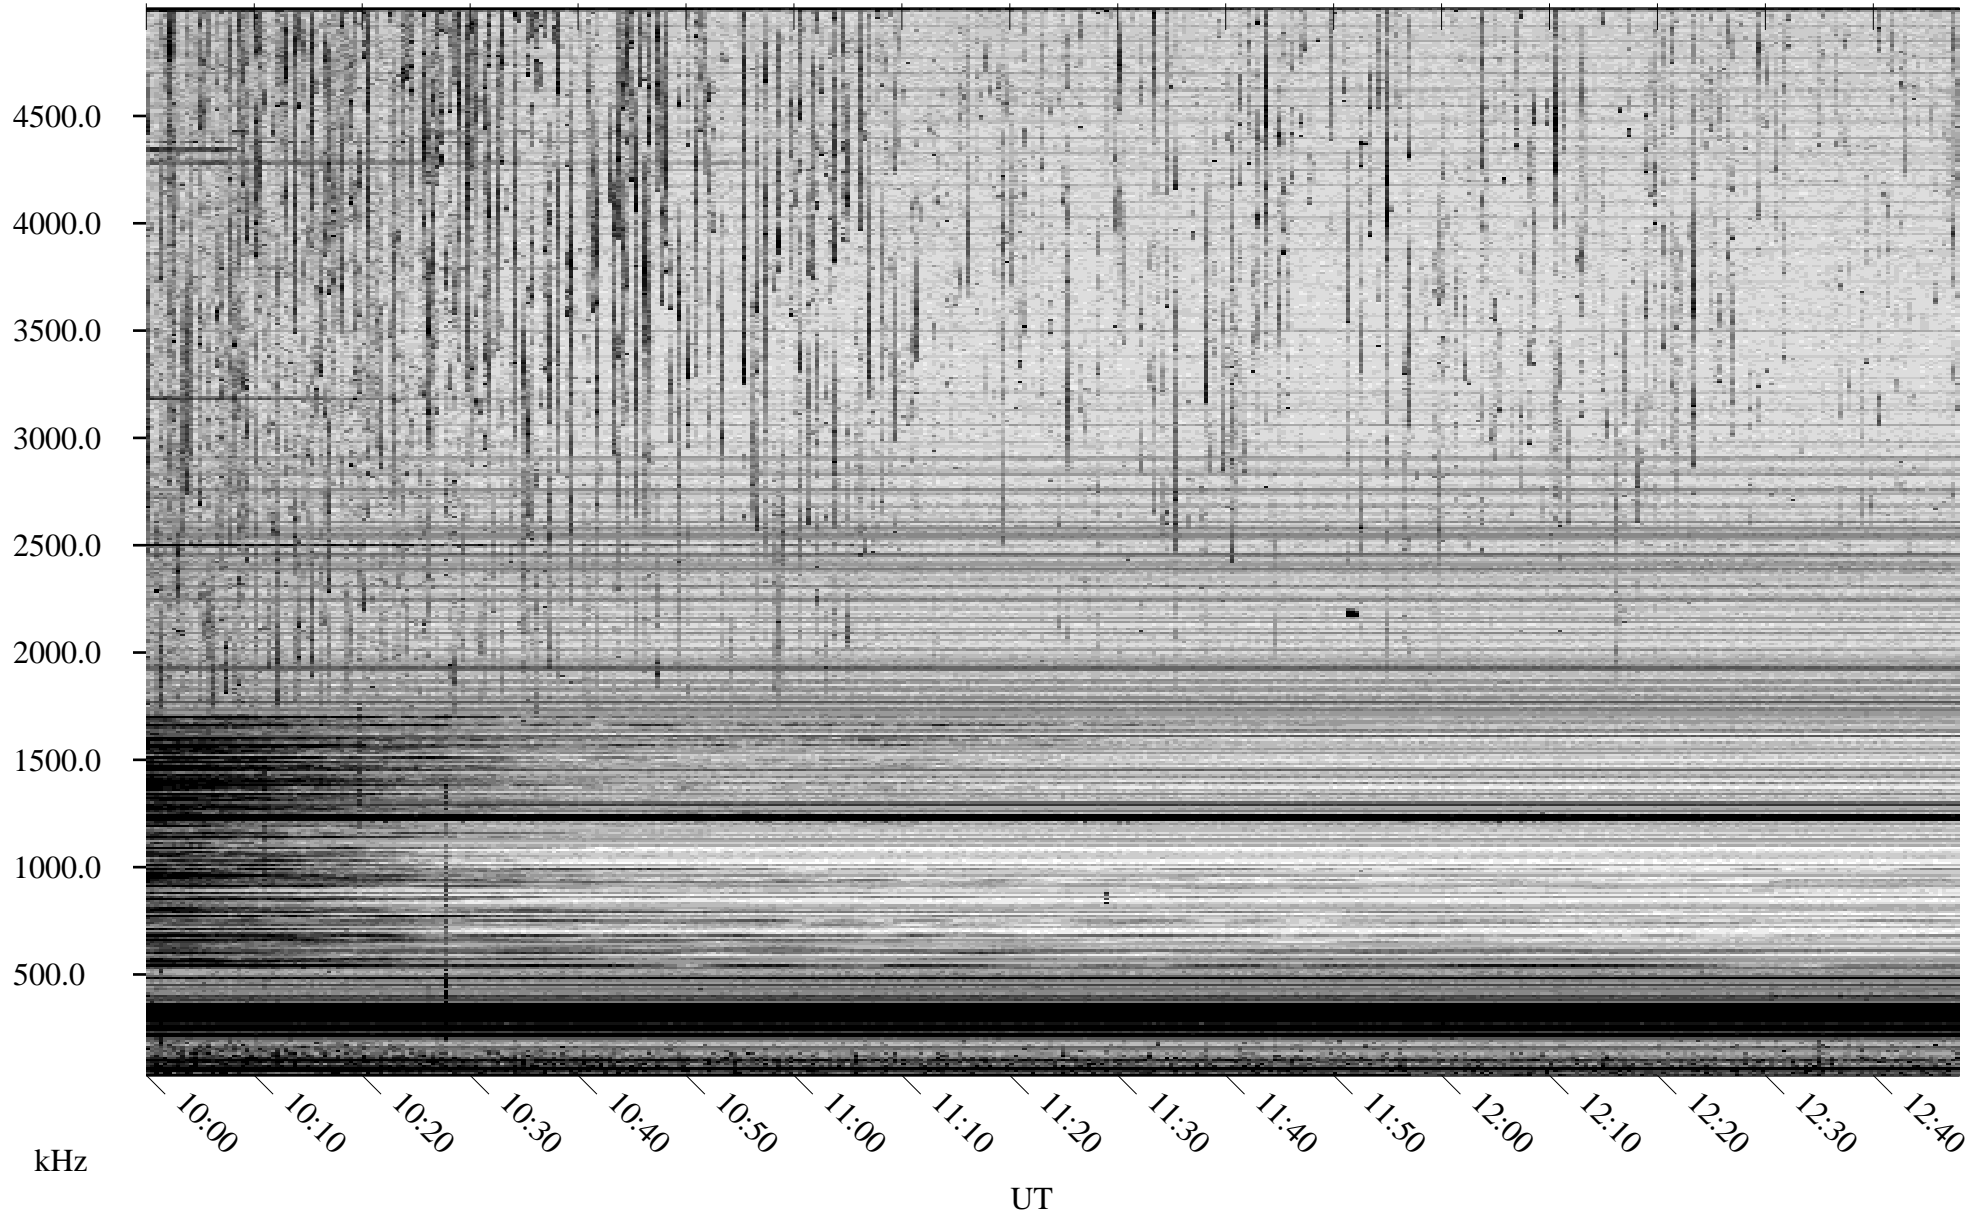

07/21/2008 Churchill, Manitoba

Linear Scale Black = 161 White = 15

ch08203l.r00SUm max_12

Page 1

07/21/2008 Churchill, Manitoba

Linear Scale Black = 161 White = 15

ch08203l.r00SUm max_12

Page 2

07/22/2008 Churchill, Manitoba

Linear Scale Black = 161 White = 15

ch08203l.r00SUm max_12

Page 3

07/22/2008 Churchill, Manitoba

Linear Scale Black = 161 White = 15

ch08203l.r00SUm max_12

Page 4

07/22/2008 Churchill, Manitoba

Linear Scale Black = 161 White = 15

ch08203l.r00SUm max_12

Page 5

07/22/2008 Churchill, Manitoba

Linear Scale Black = 161 White = 15

ch08203l.r00SUm max_12

Page 6

07/22/2008 Churchill, Manitoba

Linear Scale Black = 161 White = 15

ch08203l.r00SUm max_12

Page 7

07/22/2008 Churchill, Manitoba

Linear Scale Black = 161 White = 15

ch08203l.r00SUm max_12