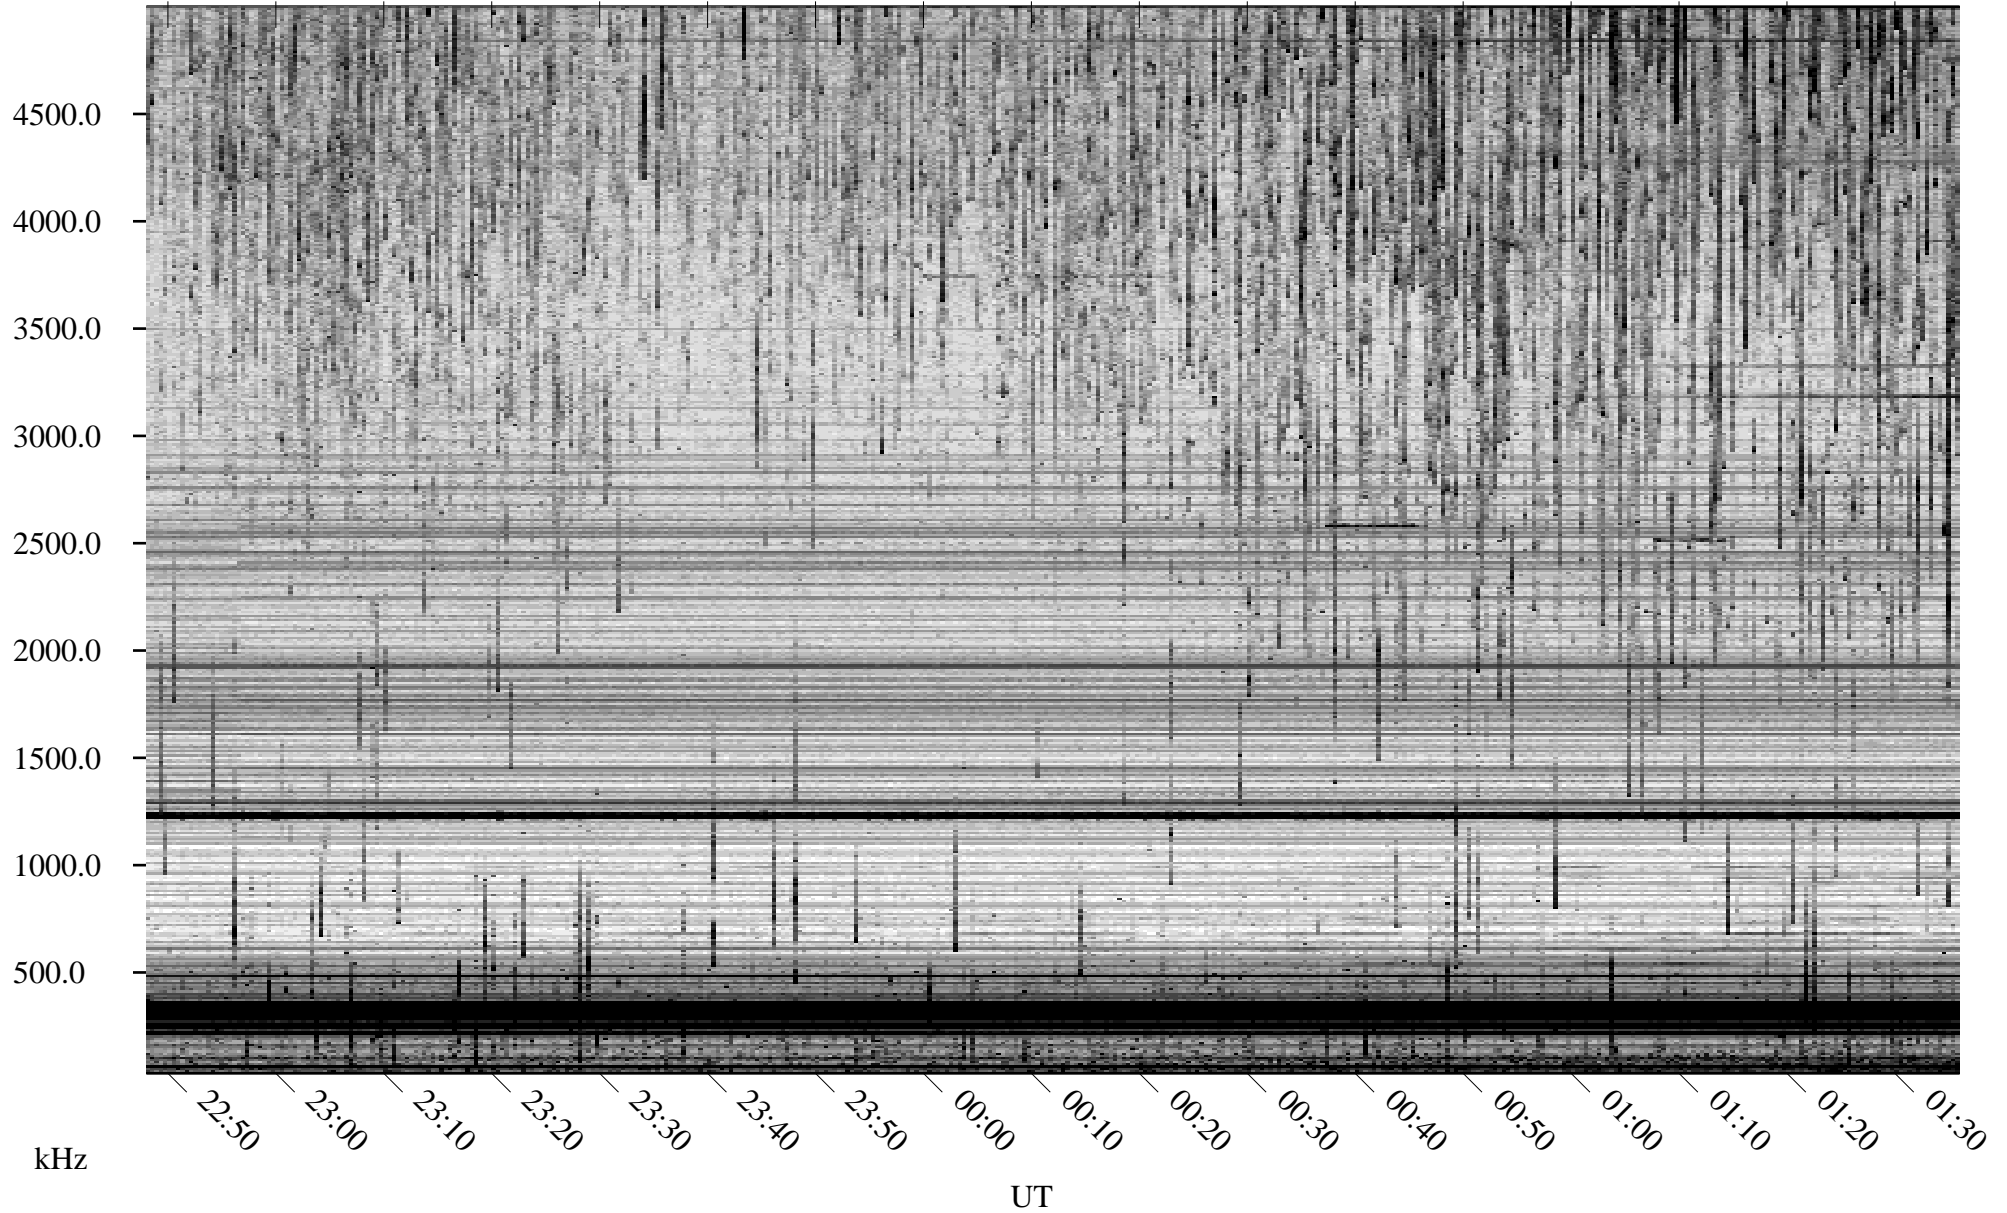

07/21/2008 Churchill, Manitoba

Linear Scale Black = 161 White = 15

ch08203l.r00SUm max_12

Page 1

07/21/2008 Churchill, Manitoba

Linear Scale Black = 161 White = 15

ch08203l.r00SUm max_12

Page 2

07/22/2008 Churchill, Manitoba

Linear Scale Black = 161 White = 15

ch08203l.r00SUm max_12

Page 3

07/22/2008 Churchill, Manitoba

Linear Scale Black = 161 White = 15

ch08203l.r00SUm max_12

Page 4

07/22/2008 Churchill, Manitoba

Linear Scale Black = 161 White = 15

ch08203l.r00SUm max_12

Page 5

07/22/2008 Churchill, Manitoba

Linear Scale Black = 161 White = 15

ch08203l.r00SUm max_12

Page 6

07/22/2008 Churchill, Manitoba

Linear Scale Black = 161 White = 15

ch08203l.r00SUm max_12

Page 7

07/22/2008 Churchill, Manitoba

Linear Scale Black = 161 White = 15

ch08203l.r00SUm max_12