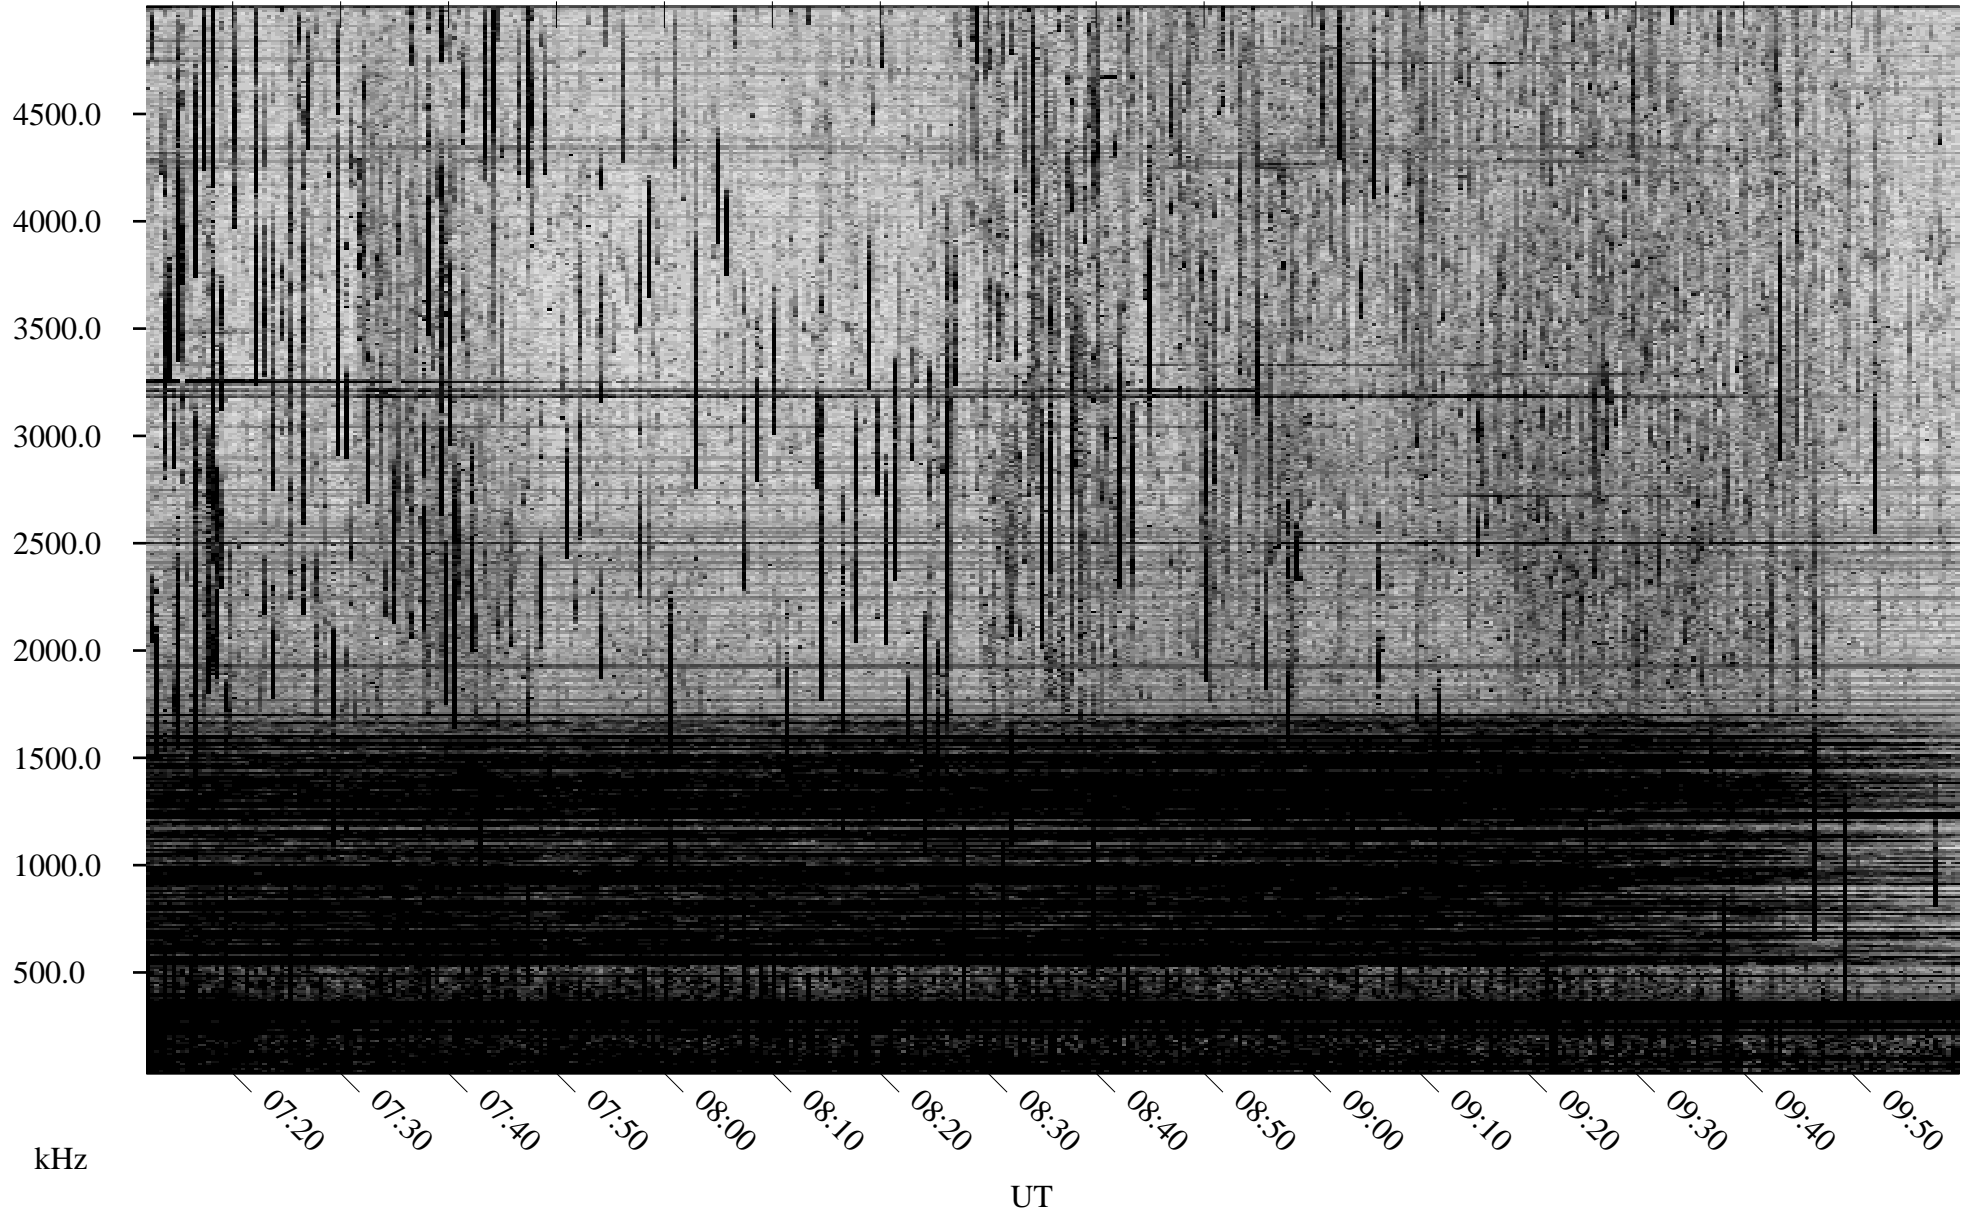

07/22/2008 Churchill, Manitoba

Linear Scale Black = 161 White = 15

ch08204l.r00SUm max_12

Page 1

07/22/2008 Churchill, Manitoba

Linear Scale Black = 161 White = 15

ch08204l.r00SUm max_12

Page 2

07/23/2008 Churchill, Manitoba

Linear Scale Black = 161 White = 15

ch08204l.r00SUm max_12

Page 3

07/23/2008 Churchill, Manitoba

Linear Scale Black = 161 White = 15

ch08204l.r00SUm max_12

Page 4

07/23/2008 Churchill, Manitoba

Linear Scale Black = 161 White = 15

ch08204l.r00SUm max_12

Page 5

07/23/2008 Churchill, Manitoba

Linear Scale Black = 161 White = 15

ch08204l.r00SUm max_12

Page 6

07/23/2008 Churchill, Manitoba

Linear Scale Black = 161 White = 15

ch08204l.r00SUm max_12

Page 7

07/23/2008 Churchill, Manitoba

Linear Scale Black = 161 White = 15

ch08204l.r00SUm max_12