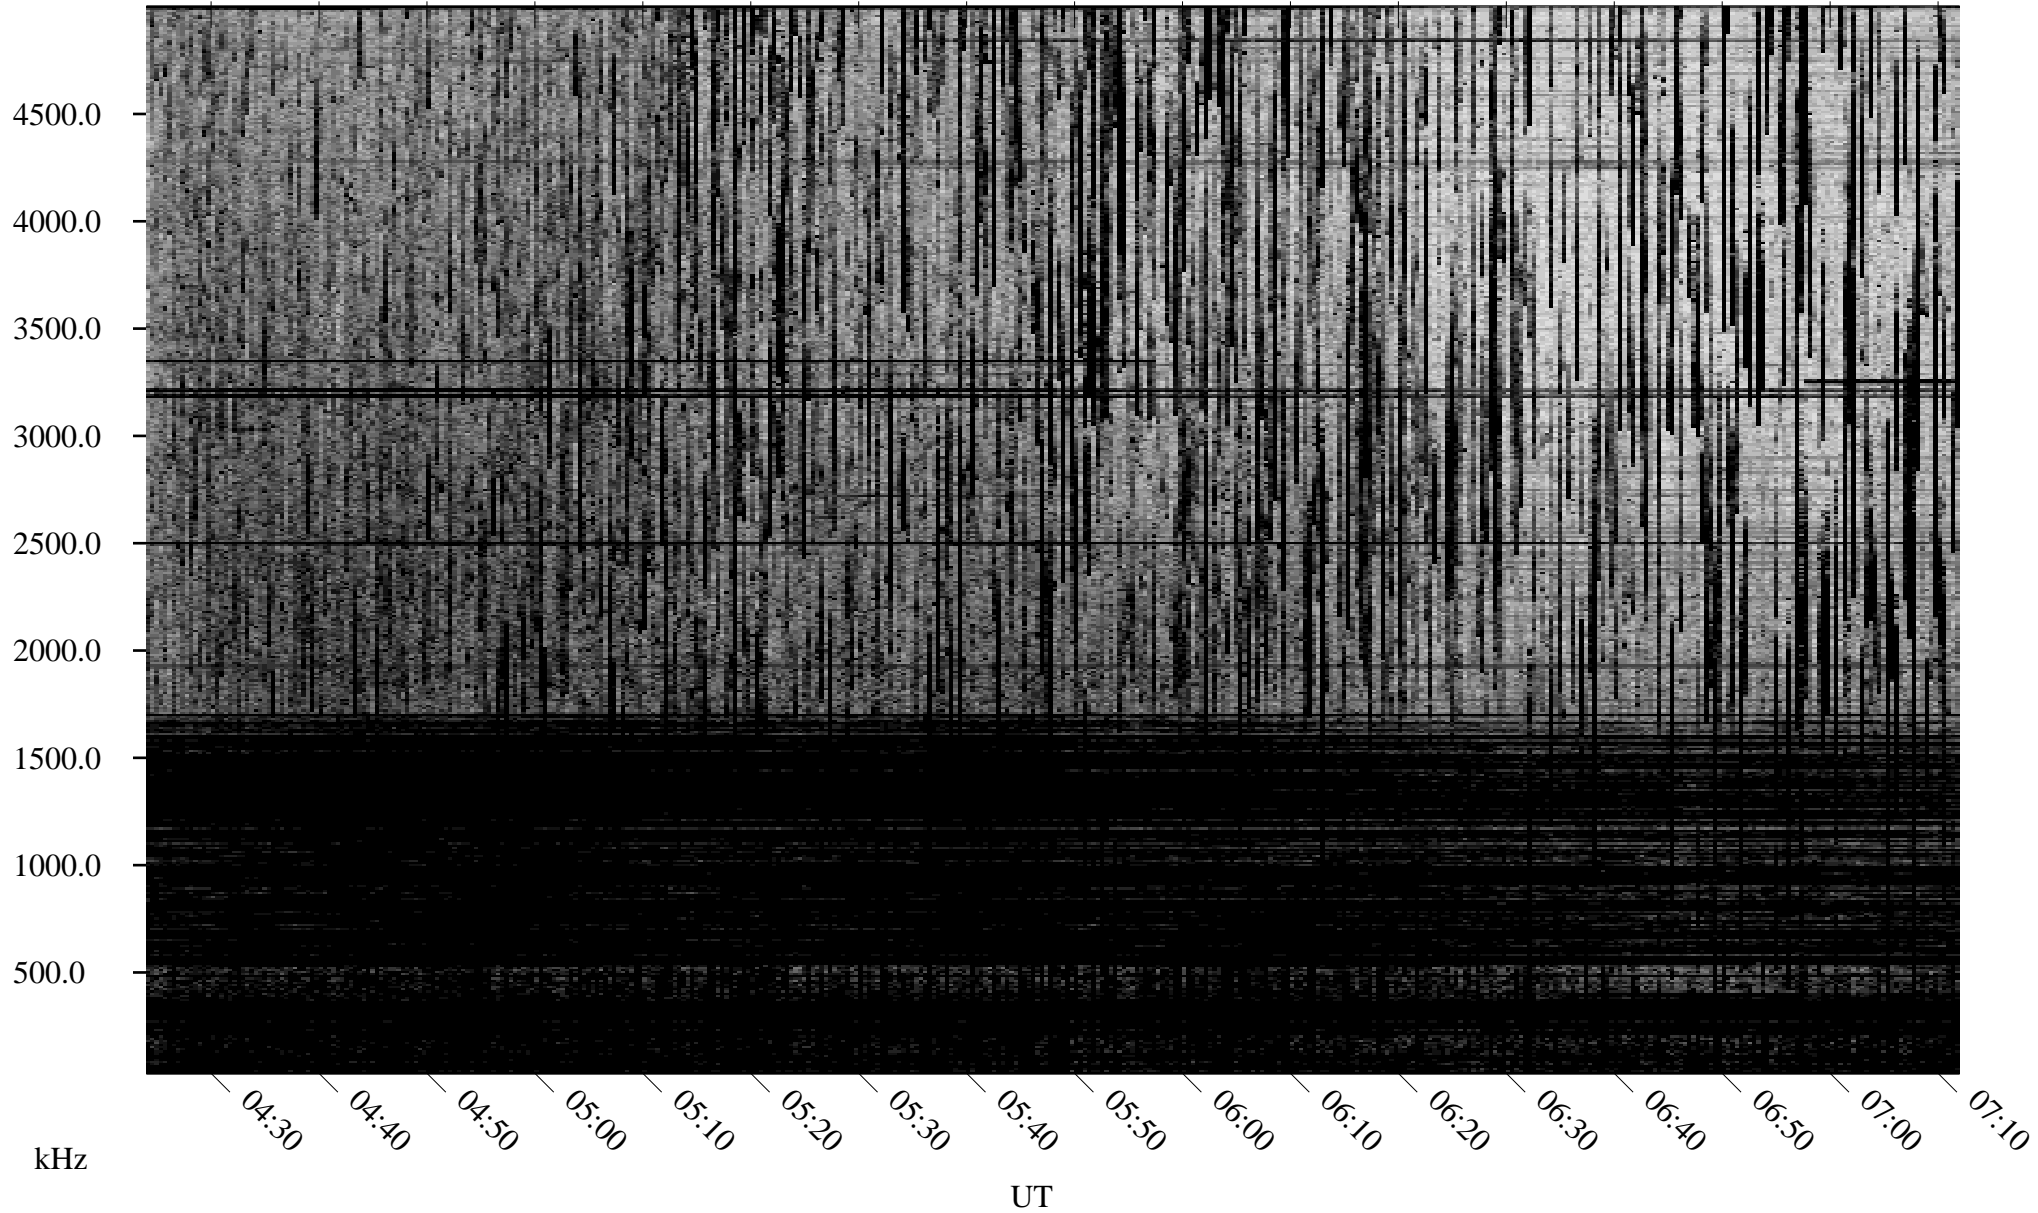

07/22/2008 Churchill, Manitoba

Linear Scale Black = 161 White = 15

ch08204l.r00SUm max_12

Page 1

07/22/2008 Churchill, Manitoba

Linear Scale Black = 161 White = 15

ch08204l.r00SUm max_12

Page 2

07/23/2008 Churchill, Manitoba

Linear Scale Black = 161 White = 15

ch08204l.r00SUm max_12

Page 3

07/23/2008 Churchill, Manitoba

Linear Scale Black = 161 White = 15

ch08204l.r00SUm max_12

Page 4

07/23/2008 Churchill, Manitoba

Linear Scale Black = 161 White = 15

ch08204l.r00SUm max_12

Page 5

07/23/2008 Churchill, Manitoba

Linear Scale Black = 161 White = 15

ch08204l.r00SUm max_12

Page 6

07/23/2008 Churchill, Manitoba

Linear Scale Black = 161 White = 15

ch08204l.r00SUm max_12

Page 7

07/23/2008 Churchill, Manitoba

Linear Scale Black = 161 White = 15

ch08204l.r00SUm max_12