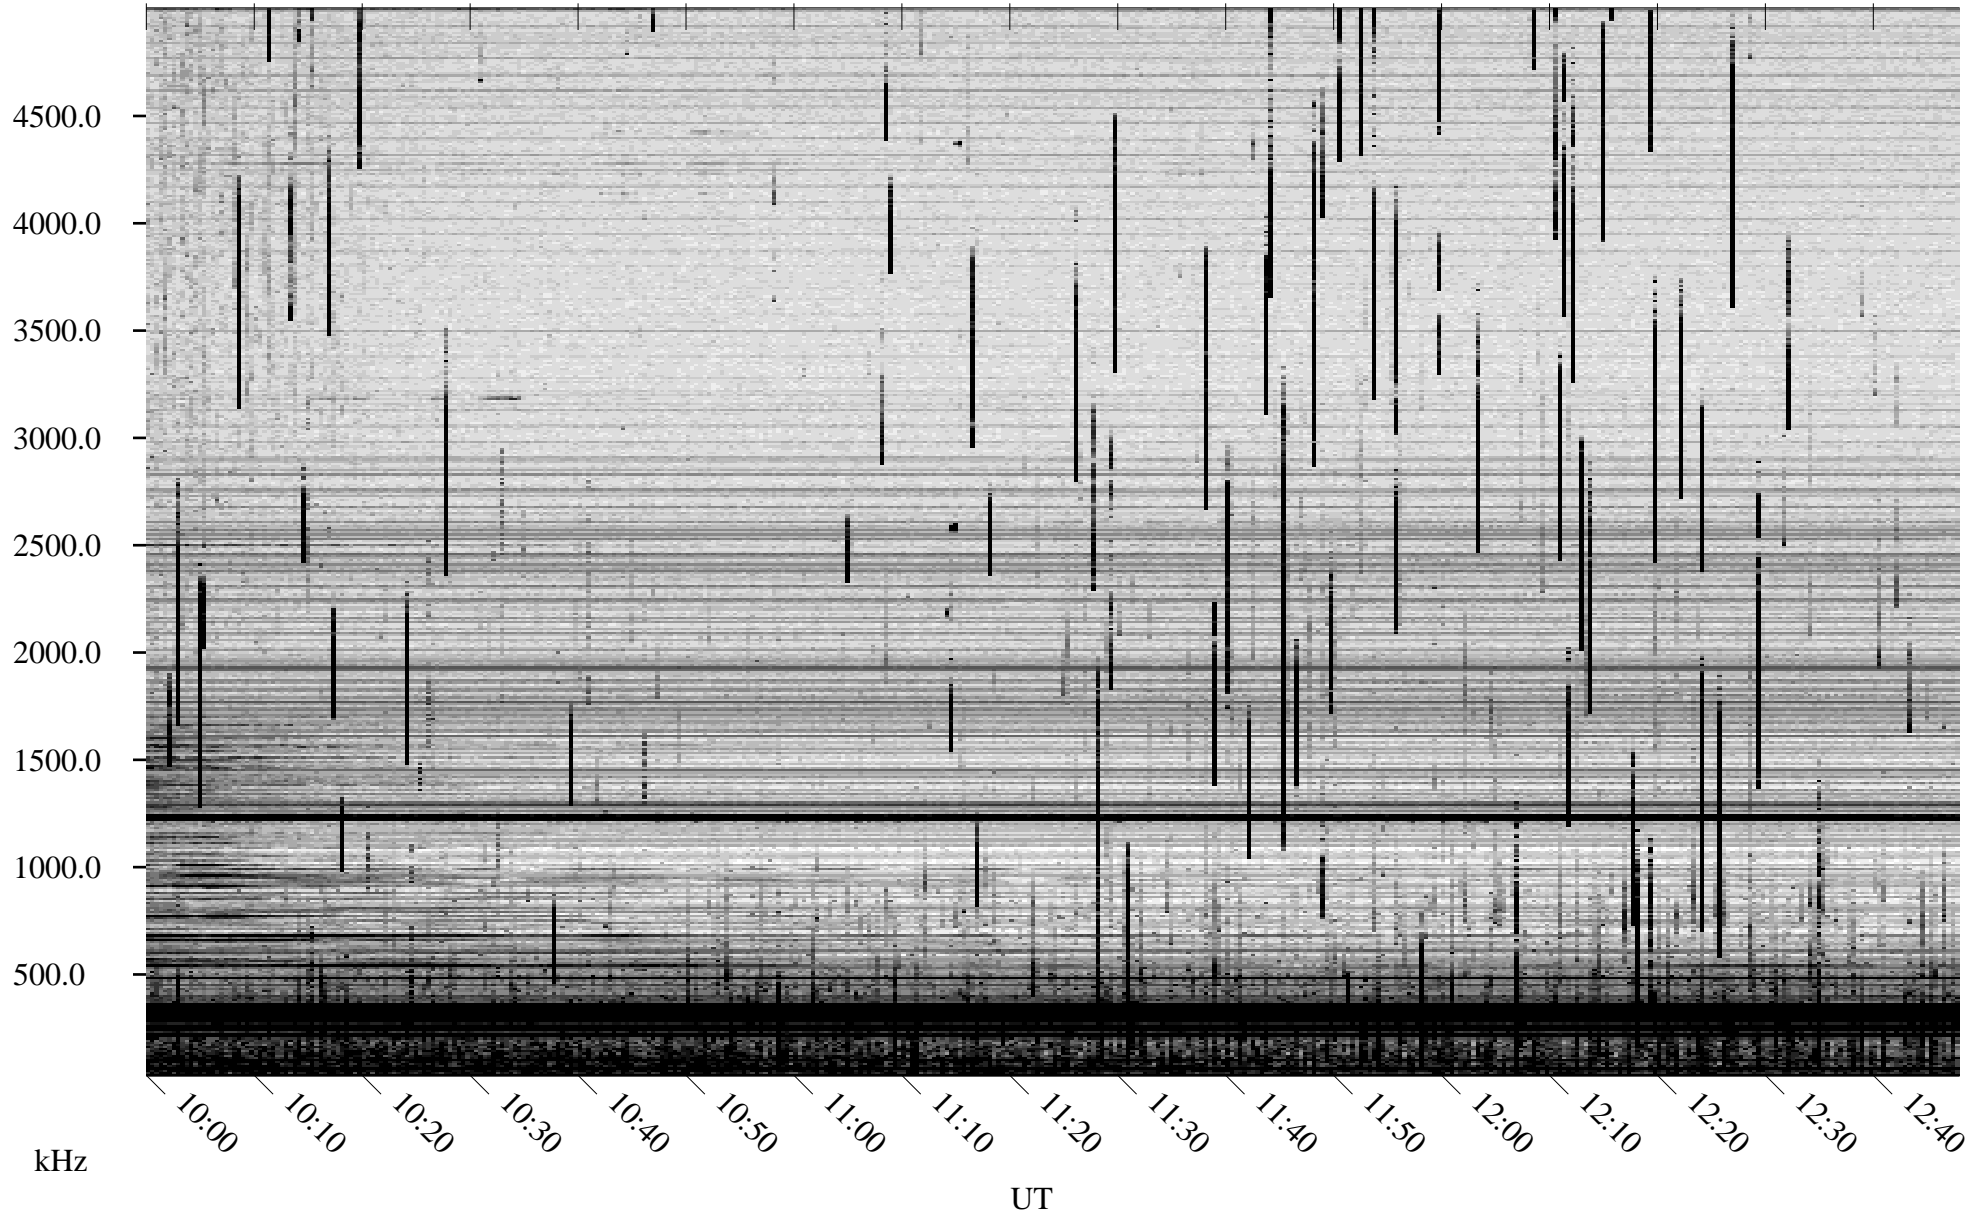

07/22/2008 Churchill, Manitoba

Linear Scale Black = 161 White = 15

ch08204l.r00SUm max_12

Page 1

07/22/2008 Churchill, Manitoba

Linear Scale Black = 161 White = 15

ch08204l.r00SUm max_12

Page 2

07/23/2008 Churchill, Manitoba

Linear Scale Black = 161 White = 15

ch08204l.r00SUm max_12

Page 3

07/23/2008 Churchill, Manitoba

Linear Scale Black = 161 White = 15

ch08204l.r00SUm max_12

Page 4

07/23/2008 Churchill, Manitoba

Linear Scale Black = 161 White = 15

ch08204l.r00SUm max_12

Page 5

07/23/2008 Churchill, Manitoba

Linear Scale Black = 161 White = 15

ch08204l.r00SUm max_12

Page 6

07/23/2008 Churchill, Manitoba

Linear Scale Black = 161 White = 15

ch08204l.r00SUm max_12

Page 7

07/23/2008 Churchill, Manitoba

Linear Scale Black = 161 White = 15

ch08204l.r00SUm max_12