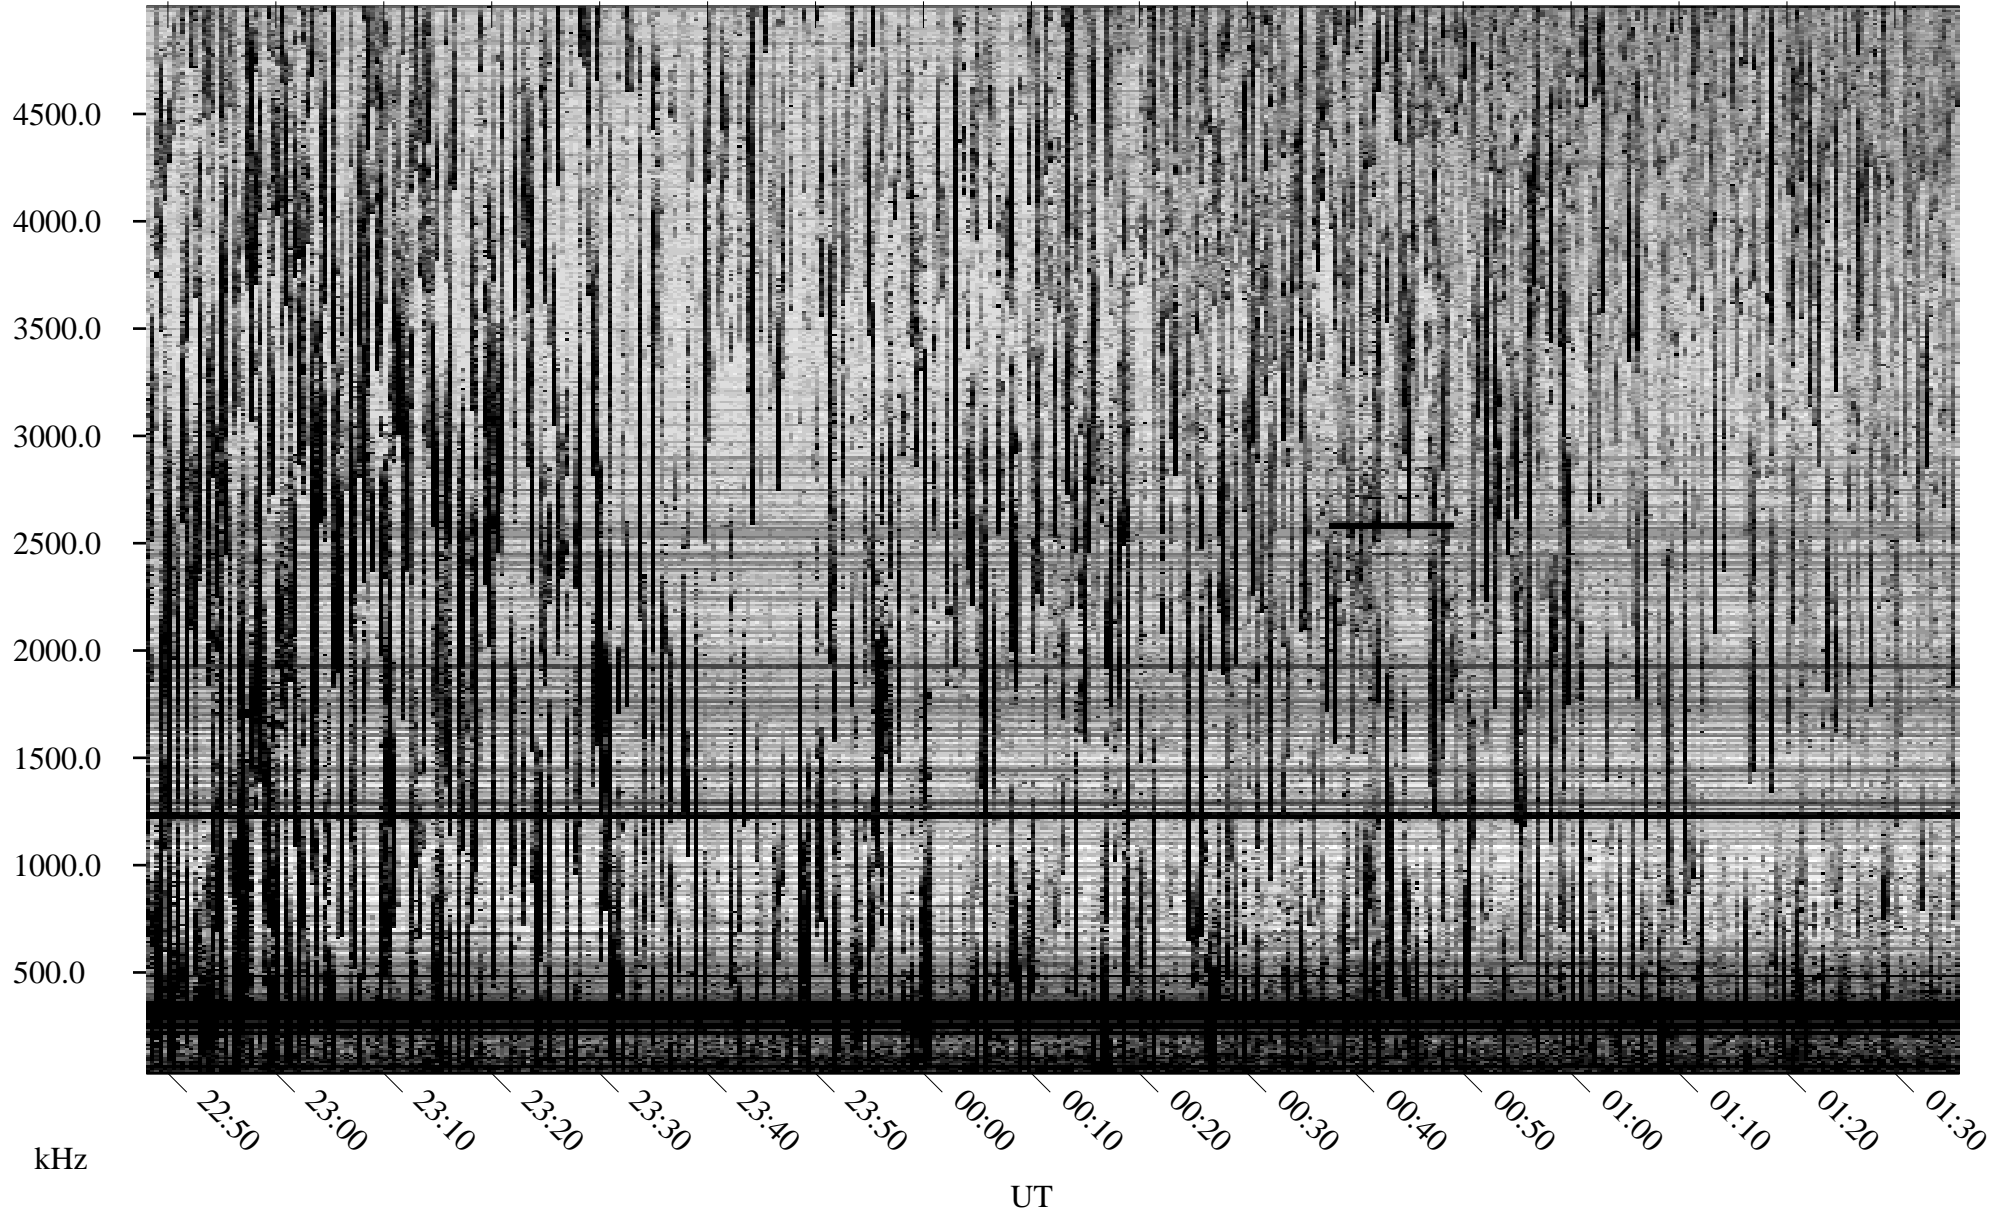

07/22/2008 Churchill, Manitoba

Linear Scale Black = 161 White = 15

ch08204l.r00SUm max_12

Page 1

07/22/2008 Churchill, Manitoba

Linear Scale Black = 161 White = 15

ch08204l.r00SUm max_12

Page 2

07/23/2008 Churchill, Manitoba

Linear Scale Black = 161 White = 15

ch08204l.r00SUm max_12

Page 3

07/23/2008 Churchill, Manitoba

Linear Scale Black = 161 White = 15

ch08204l.r00SUm max_12

Page 4

07/23/2008 Churchill, Manitoba

Linear Scale Black = 161 White = 15

ch08204l.r00SUm max_12

Page 5

07/23/2008 Churchill, Manitoba

Linear Scale Black = 161 White = 15

ch08204l.r00SUm max_12

Page 6

07/23/2008 Churchill, Manitoba

Linear Scale Black = 161 White = 15

ch08204l.r00SUm max_12

Page 7

07/23/2008 Churchill, Manitoba

Linear Scale Black = 161 White = 15

ch08204l.r00SUm max_12