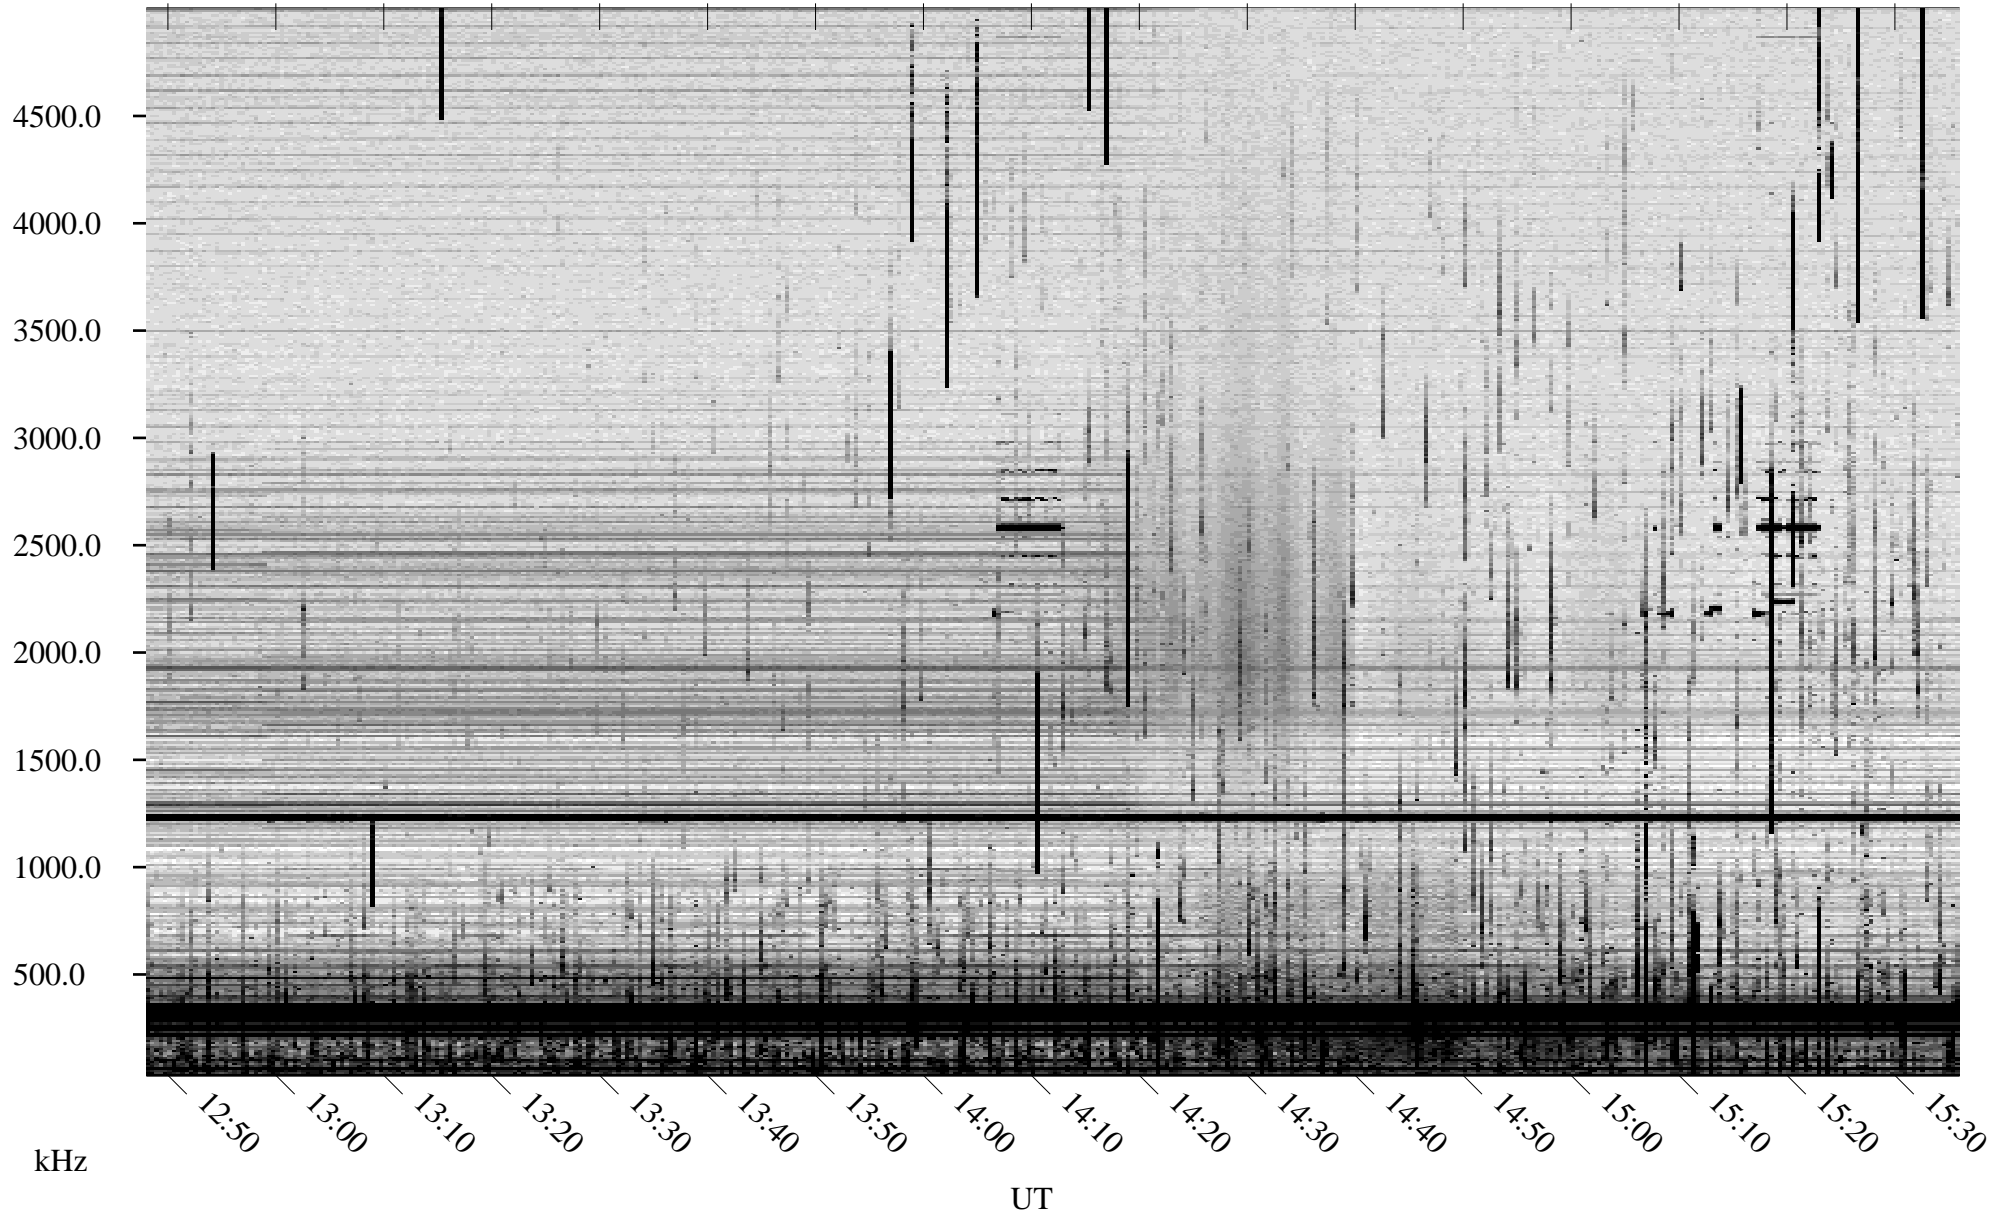

07/22/2008 Churchill, Manitoba

Linear Scale Black = 161 White = 15

ch08204l.r00SUm max_12

Page 1

07/22/2008 Churchill, Manitoba

Linear Scale Black = 161 White = 15

ch08204l.r00SUm max_12

Page 2

07/23/2008 Churchill, Manitoba

Linear Scale Black = 161 White = 15

ch08204l.r00SUm max_12

Page 3

07/23/2008 Churchill, Manitoba

Linear Scale Black = 161 White = 15

ch08204l.r00SUm max_12

Page 4

07/23/2008 Churchill, Manitoba

Linear Scale Black = 161 White = 15

ch08204l.r00SUm max_12

Page 5

07/23/2008 Churchill, Manitoba

Linear Scale Black = 161 White = 15

ch08204l.r00SUm max_12

Page 6

07/23/2008 Churchill, Manitoba

Linear Scale Black = 161 White = 15

ch08204l.r00SUm max_12

Page 7

07/23/2008 Churchill, Manitoba

Linear Scale Black = 161 White = 15

ch08204l.r00SUm max_12