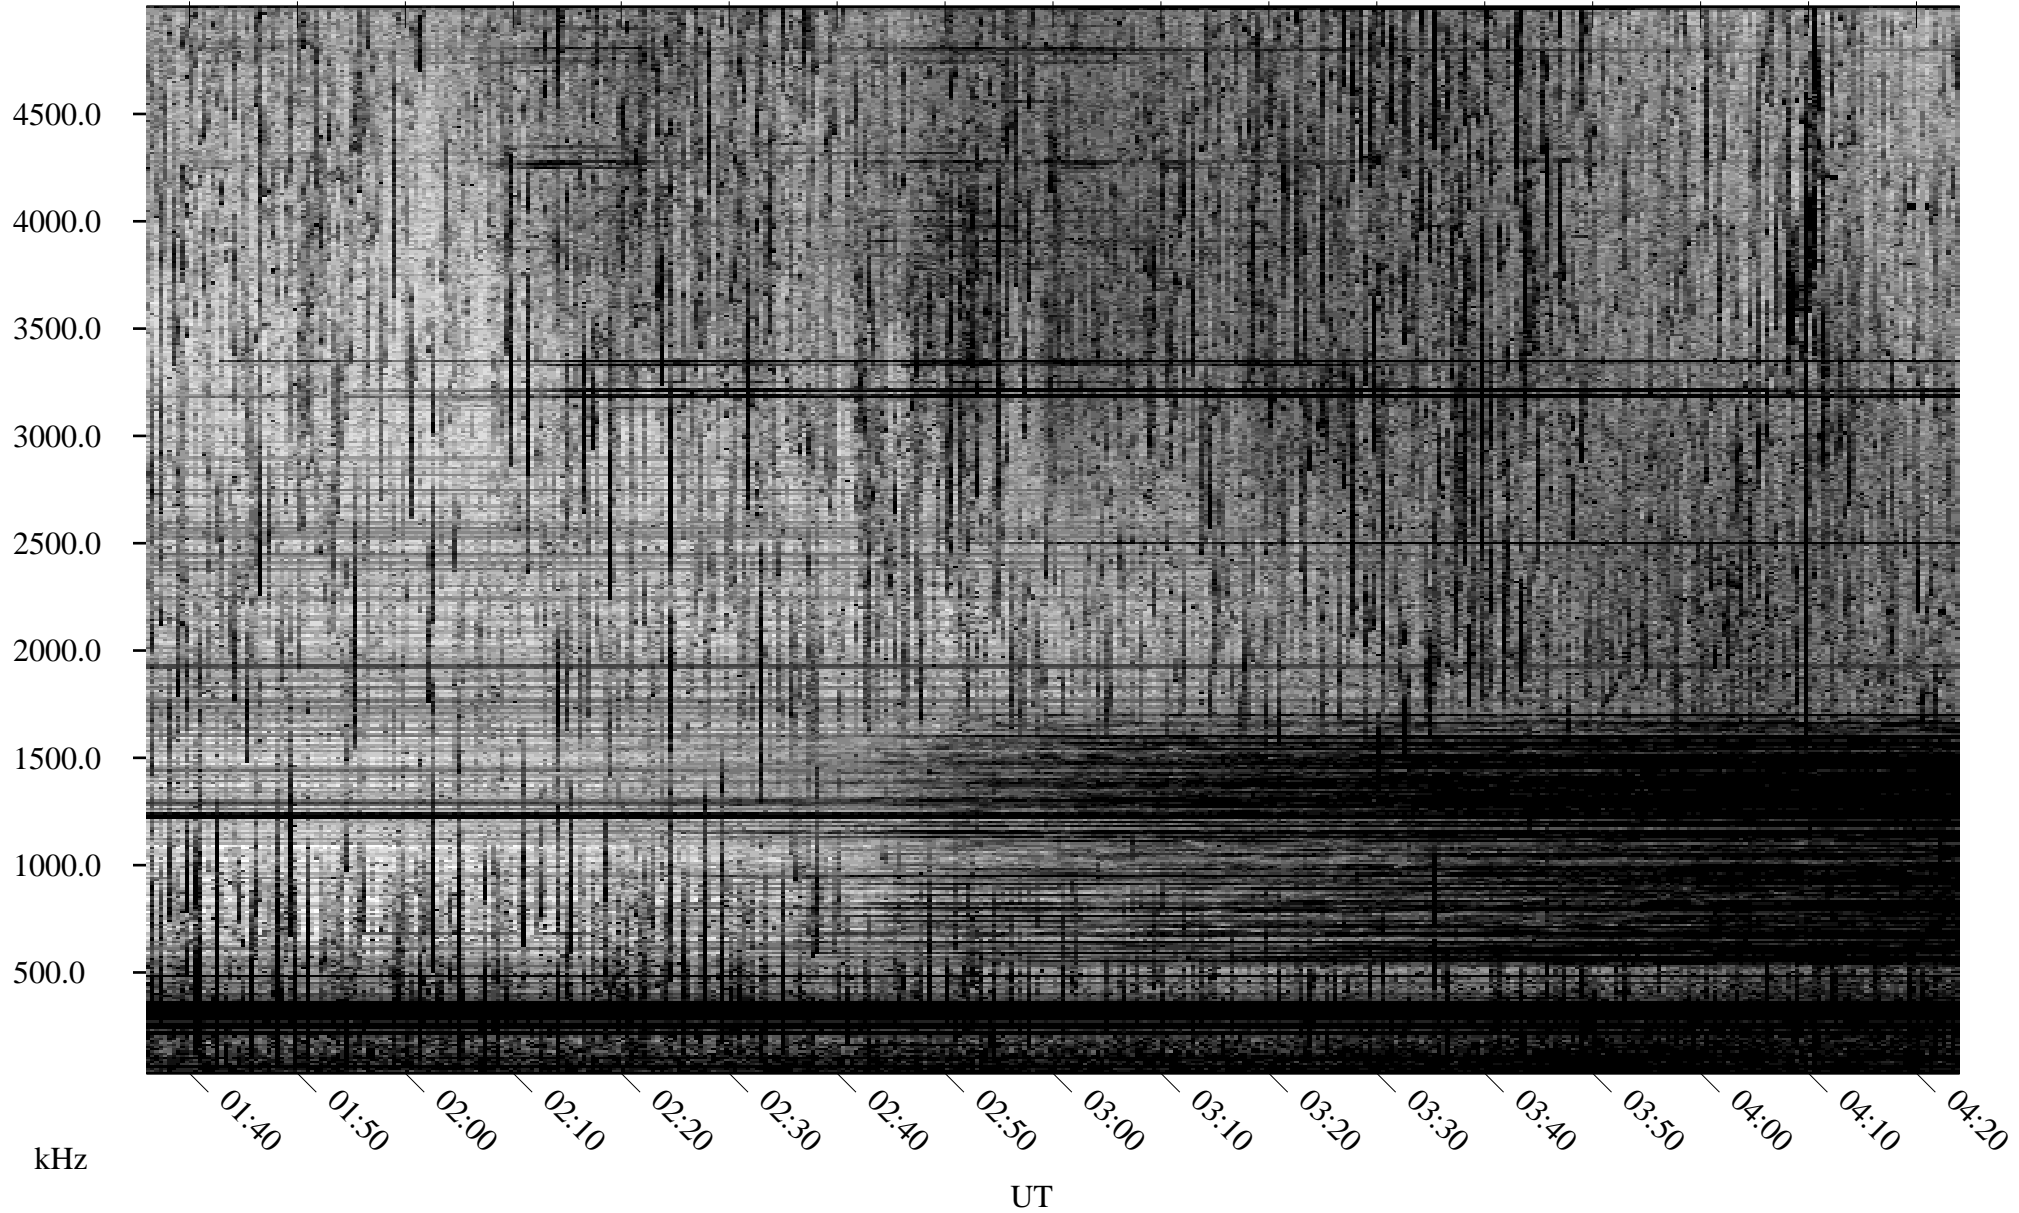

07/22/2008 Churchill, Manitoba

Linear Scale Black = 161 White = 15

ch08204l.r00SUm max_12

Page 1

07/22/2008 Churchill, Manitoba

Linear Scale Black = 161 White = 15

ch08204l.r00SUm max_12

Page 2

07/23/2008 Churchill, Manitoba

Linear Scale Black = 161 White = 15

ch08204l.r00SUm max_12

Page 3

07/23/2008 Churchill, Manitoba

Linear Scale Black = 161 White = 15

ch08204l.r00SUm max_12

Page 4

07/23/2008 Churchill, Manitoba

Linear Scale Black = 161 White = 15

ch08204l.r00SUm max_12

Page 5

07/23/2008 Churchill, Manitoba

Linear Scale Black = 161 White = 15

ch08204l.r00SUm max_12

Page 6

07/23/2008 Churchill, Manitoba

Linear Scale Black = 161 White = 15

ch08204l.r00SUm max_12

Page 7

07/23/2008 Churchill, Manitoba

Linear Scale Black = 161 White = 15

ch08204l.r00SUm max_12