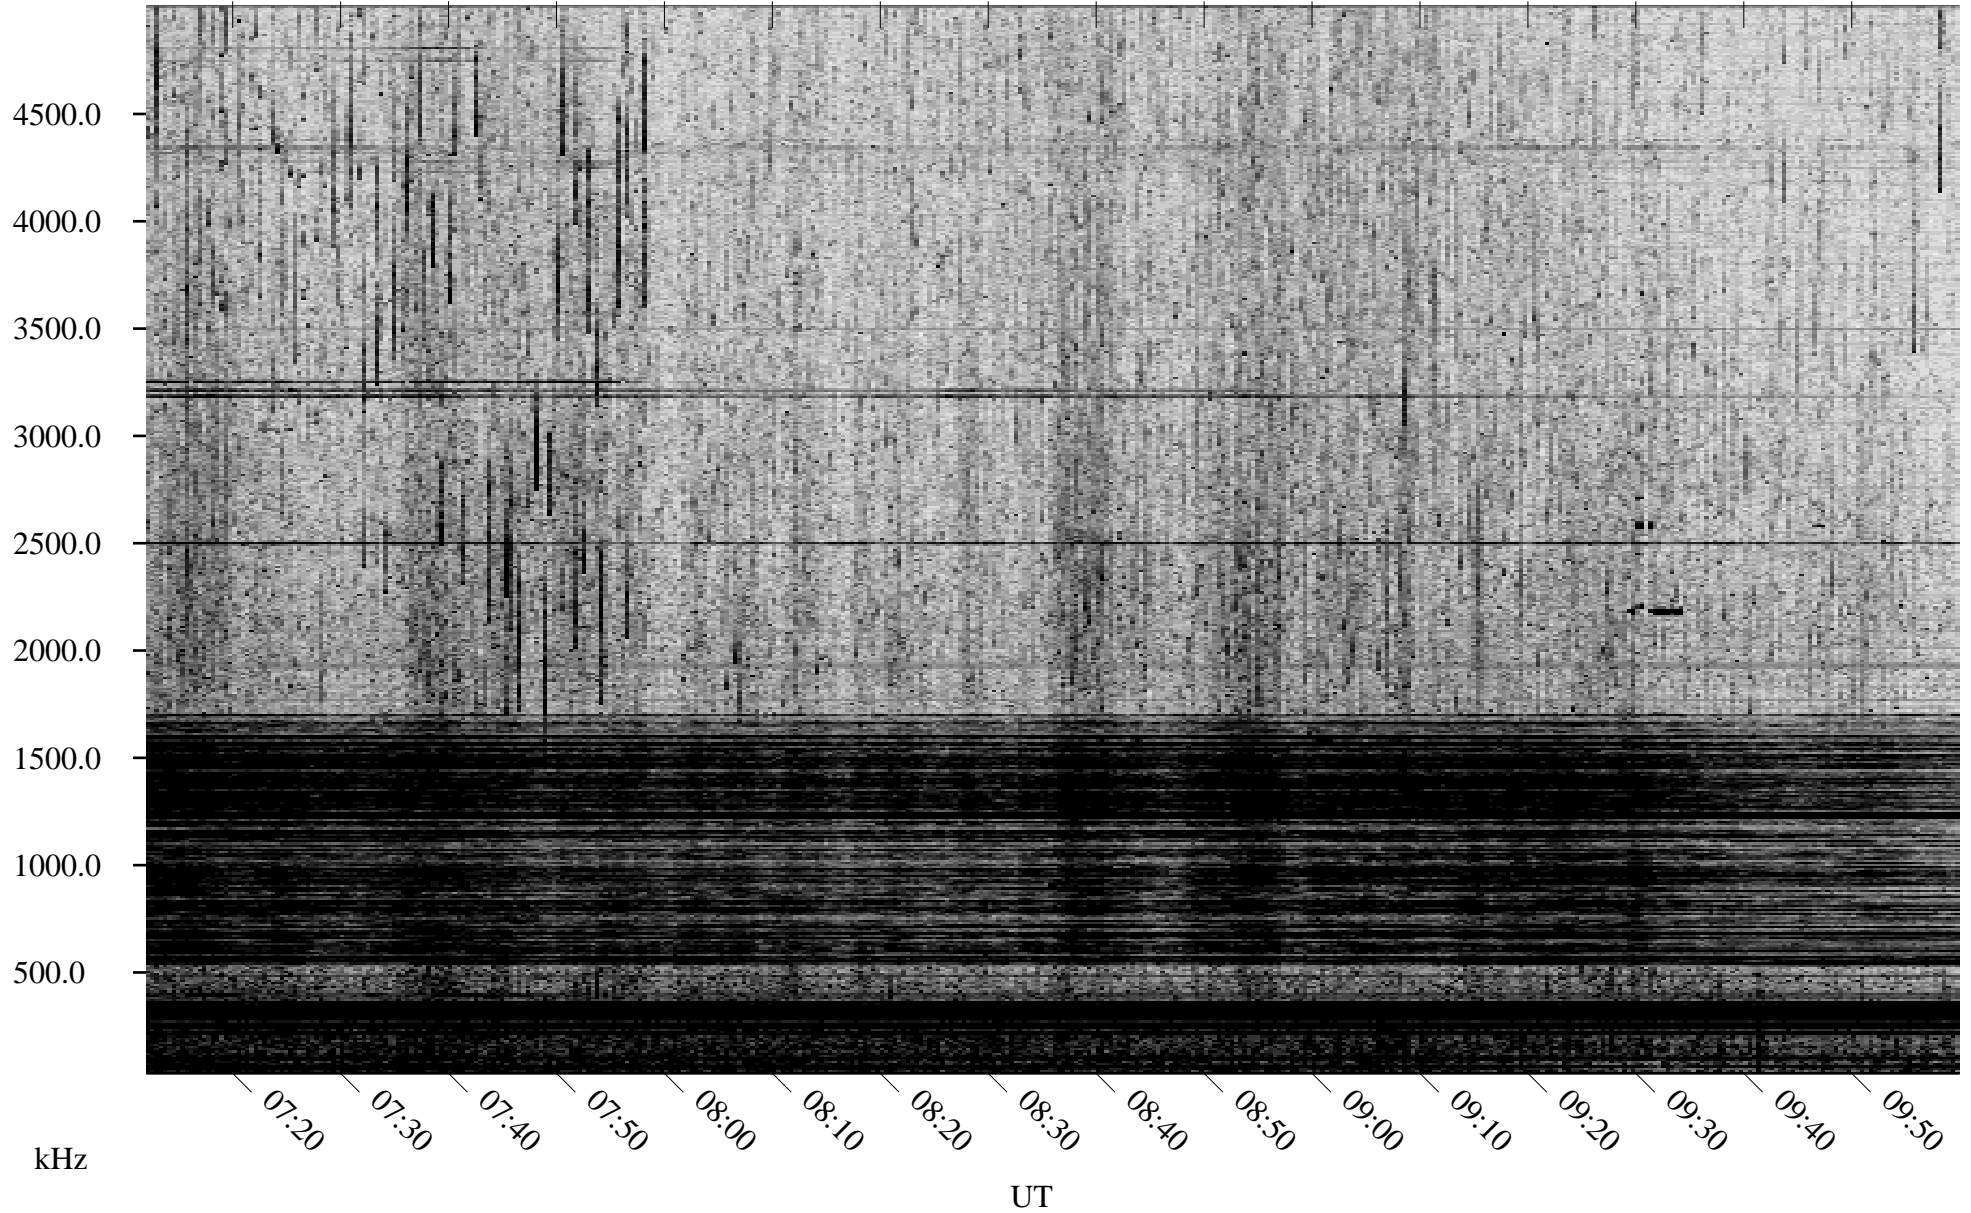

# 07/24/2008 Churchill, Manitoba

Linear Scale    Black = 161    White = 15

ch082051.r00SUm max\_12

Page 4

# 07/24/2008 Churchill, Manitoba

Linear Scale    Black = 161    White = 15

ch082051.r00SUm max\_12

Page 5