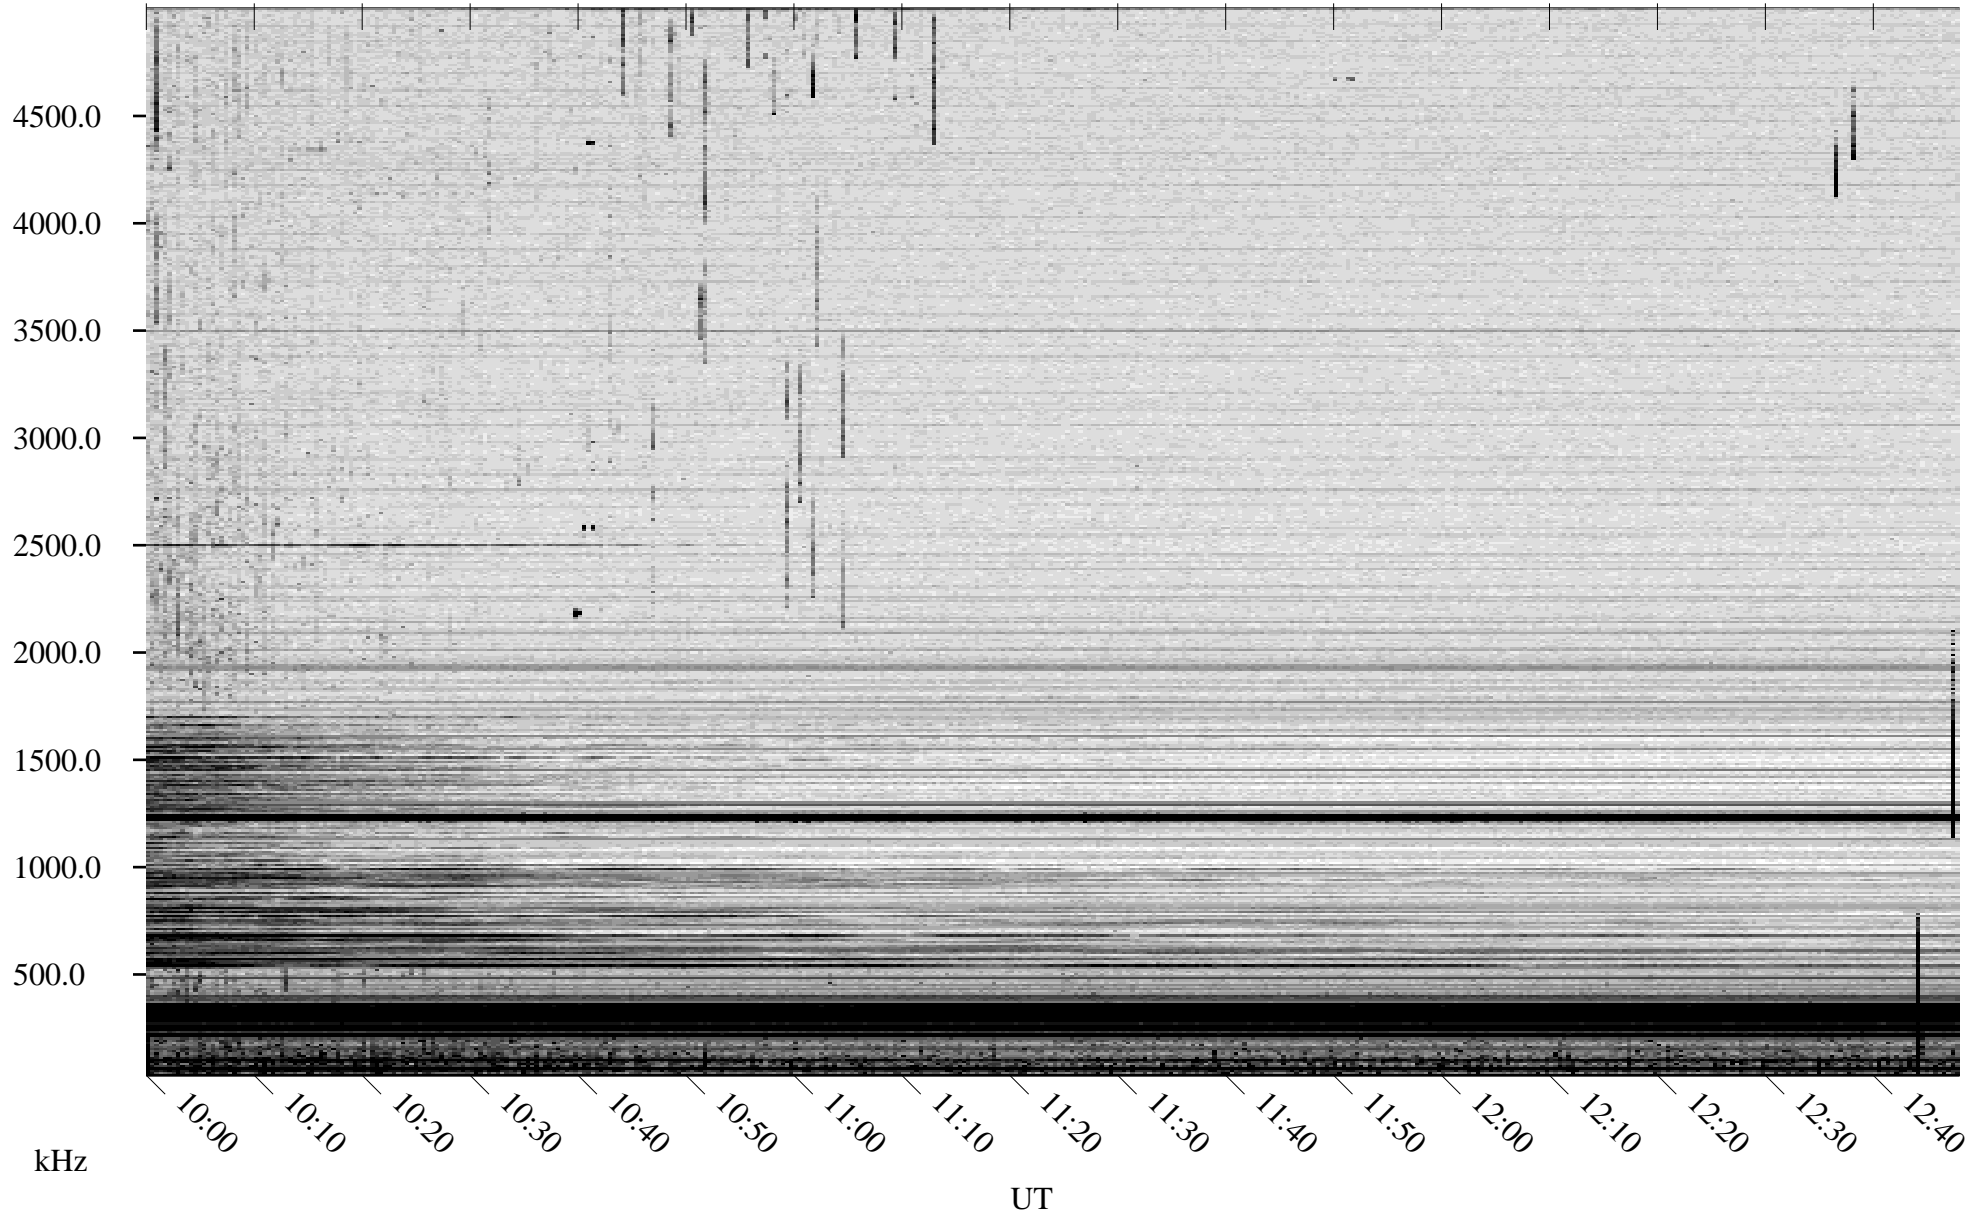

# 07/24/2008 Churchill, Manitoba

Linear Scale    Black = 161    White = 15

ch082051.r00SUm max\_12

Page 4

# 07/24/2008 Churchill, Manitoba

Linear Scale    Black = 161    White = 15

ch082051.r00SUm max\_12

Page 5

# 07/24/2008 Churchill, Manitoba

Linear Scale    Black = 161    White = 15

ch082051.r00SUm max\_12

Page 6

# 07/24/2008 Churchill, Manitoba

Linear Scale    Black = 161    White = 15

ch082051.r00SUm max\_12

Page 7