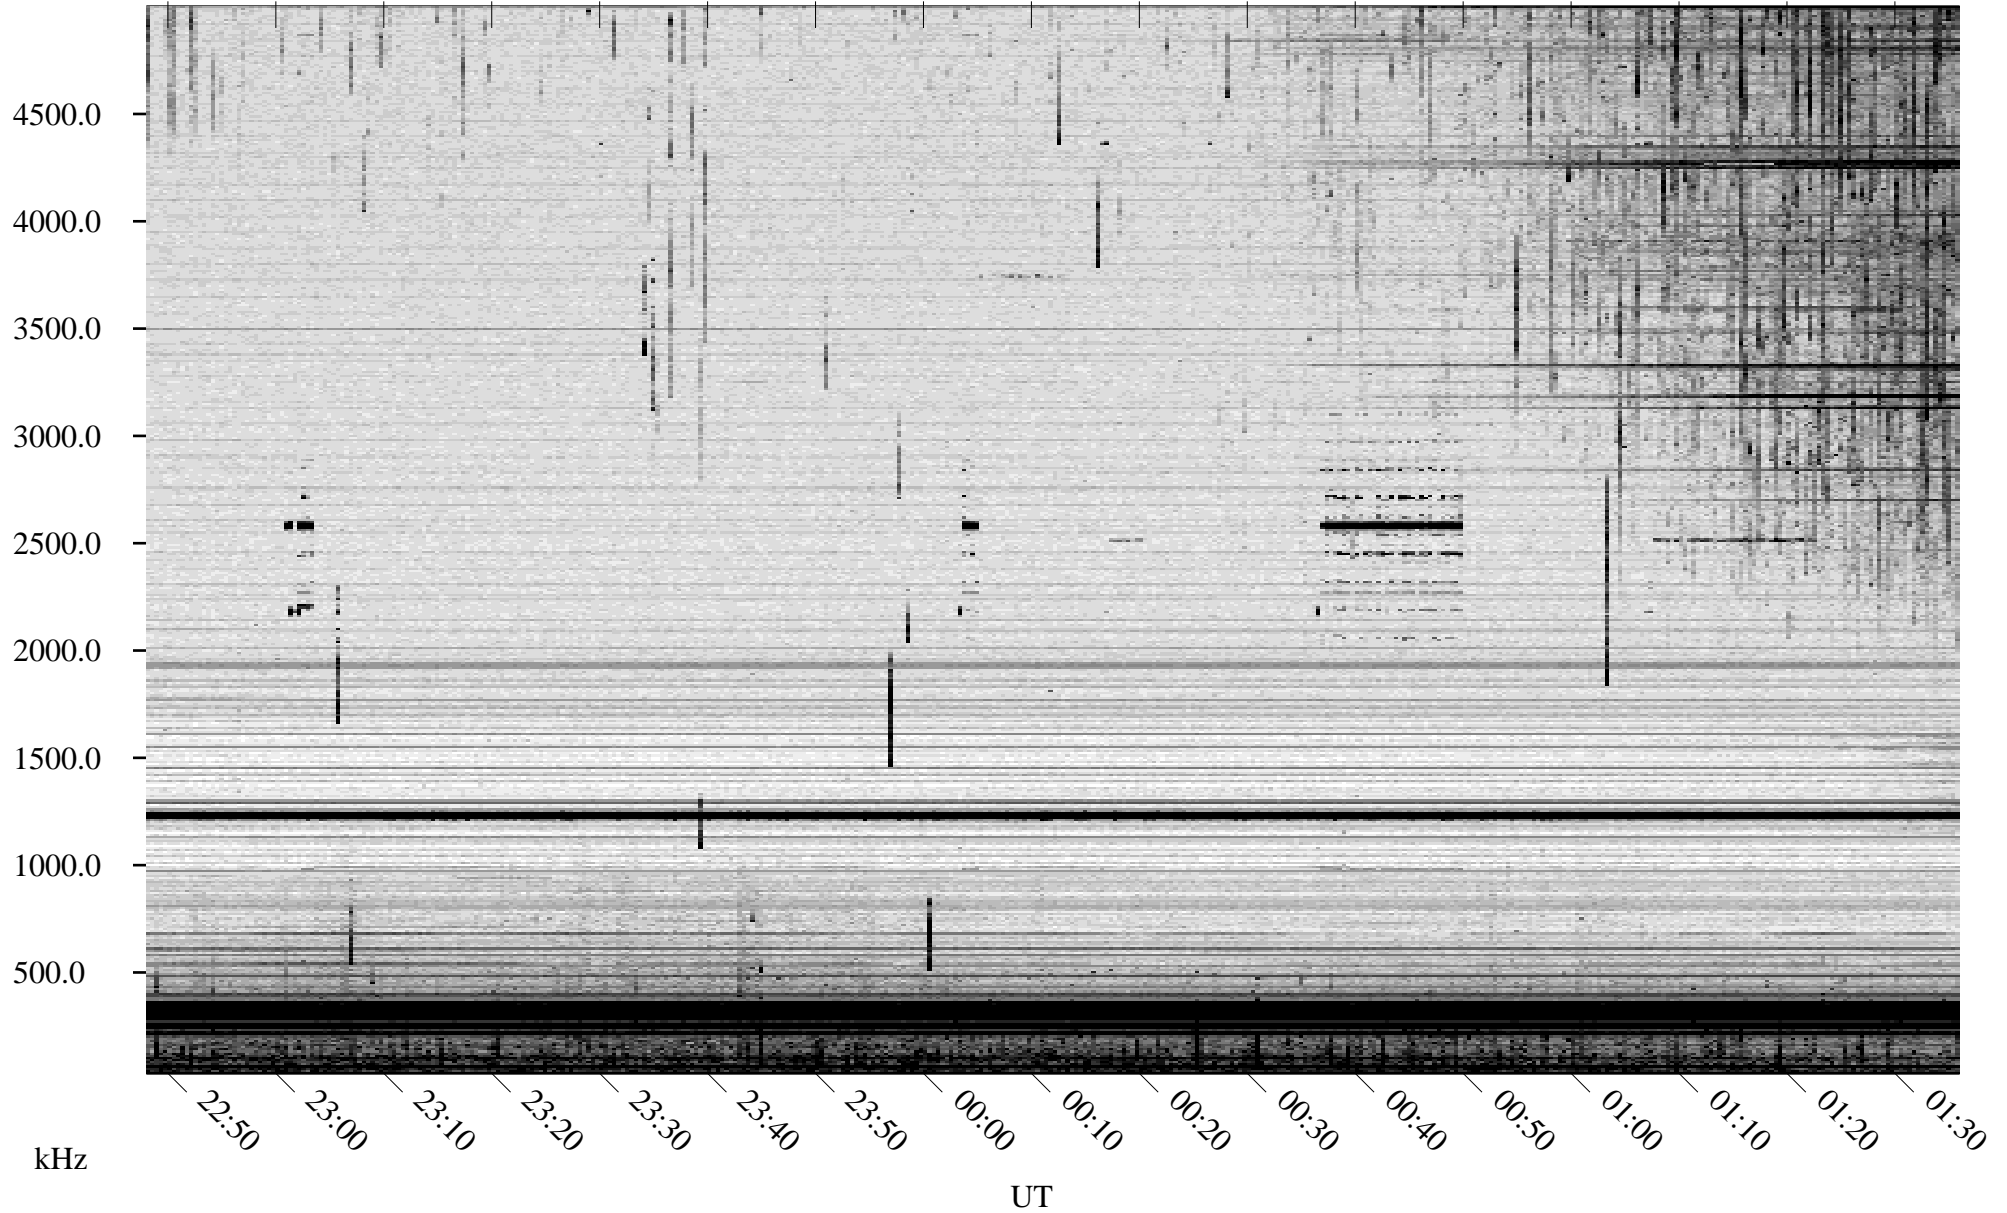

# 07/24/2008 Churchill, Manitoba

Linear Scale    Black = 161    White = 15

ch08206l.r00SUm max\_12

Page 1

# 07/24/2008 Churchill, Manitoba

Linear Scale    Black = 161    White = 15

ch08206l.r00SUm max\_12

Page 2

# 07/25/2008 Churchill, Manitoba

Linear Scale    Black = 161    White = 15

ch08206l.r00SUm max\_12

Page 3

# 07/25/2008 Churchill, Manitoba

Linear Scale    Black = 161    White = 15

ch08206l.r00SUm max\_12

Page 4