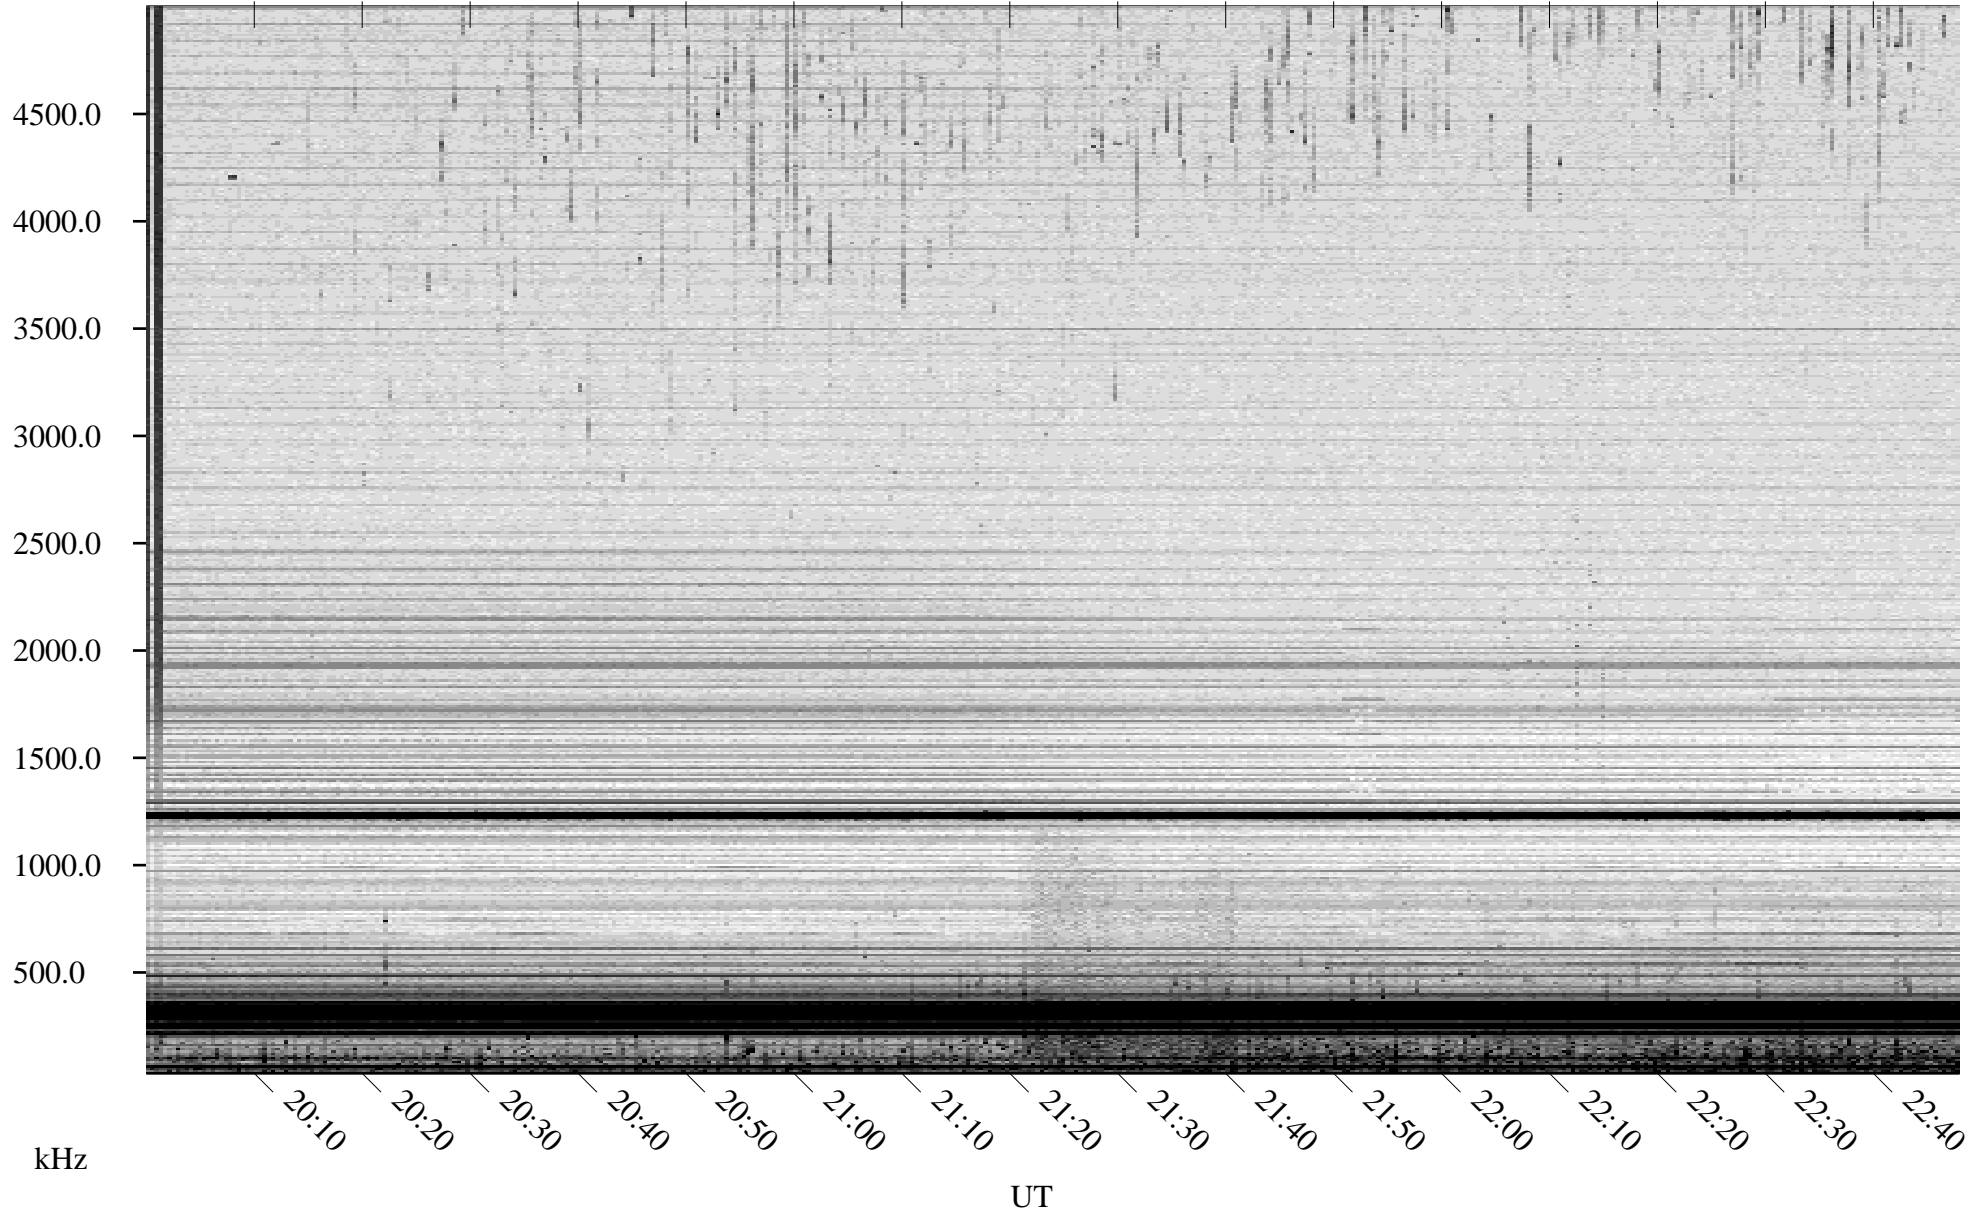

# 07/24/2008 Churchill, Manitoba

Linear Scale    Black = 161    White = 15

ch08206l.r00SUm max\_12

Page 1

# 07/24/2008 Churchill, Manitoba

Linear Scale    Black = 161    White = 15

ch08206l.r00SUm max\_12

Page 2

# 07/25/2008 Churchill, Manitoba

Linear Scale    Black = 161    White = 15

ch08206l.r00SUm max\_12

Page 3

# 07/25/2008 Churchill, Manitoba

Linear Scale    Black = 161    White = 15

ch08206l.r00SUm max\_12

Page 4