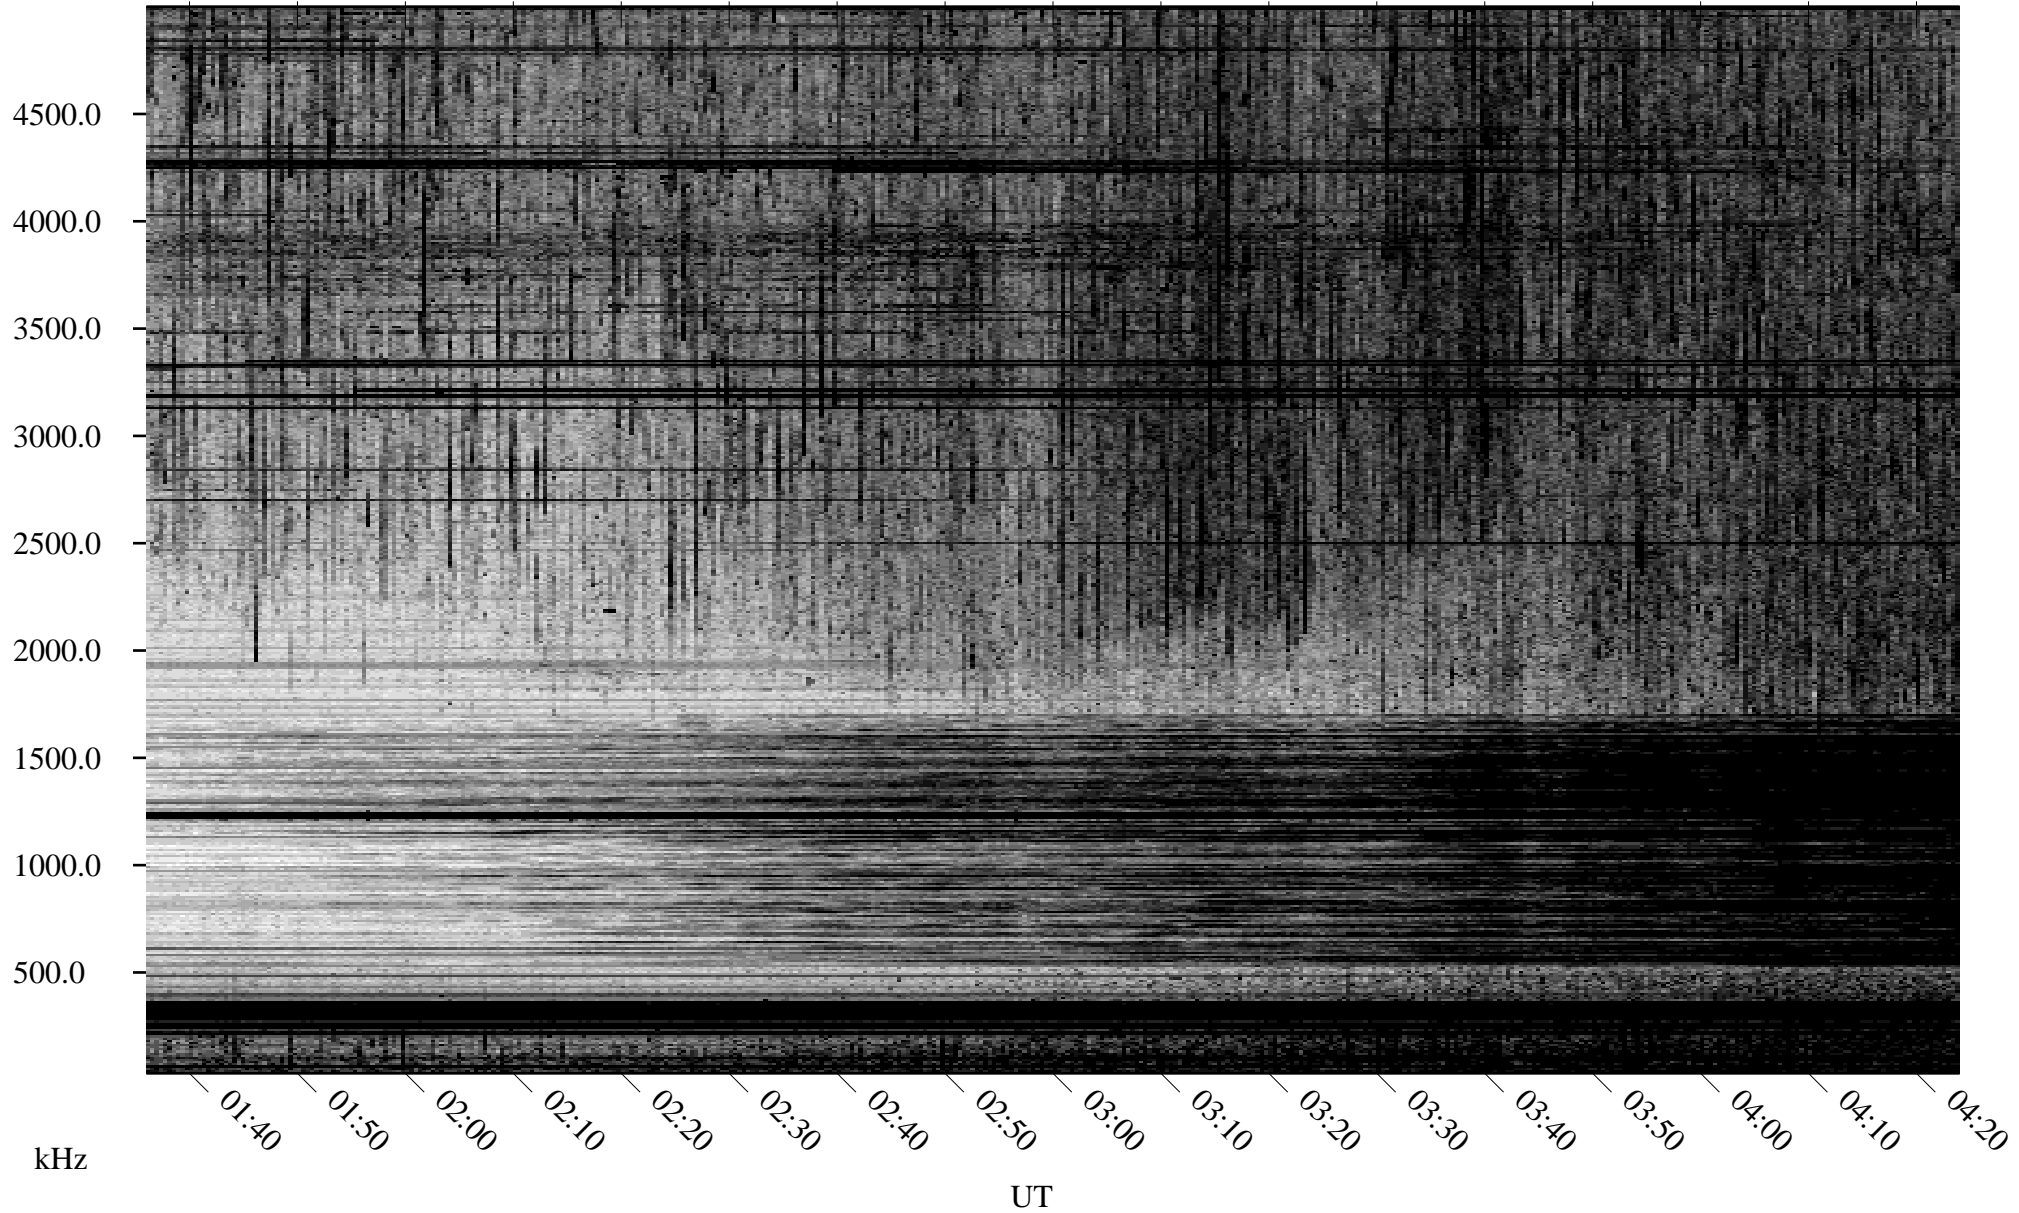

# 07/24/2008 Churchill, Manitoba

Linear Scale    Black = 161    White = 15

ch08206l.r00SUm max\_12

Page 1

# 07/24/2008 Churchill, Manitoba

Linear Scale    Black = 161    White = 15

ch08206l.r00SUm max\_12

Page 2

# 07/25/2008 Churchill, Manitoba

Linear Scale    Black = 161    White = 15

ch08206l.r00SUm max\_12

Page 3

# 07/25/2008 Churchill, Manitoba

Linear Scale    Black = 161    White = 15

ch08206l.r00SUm max\_12

Page 4