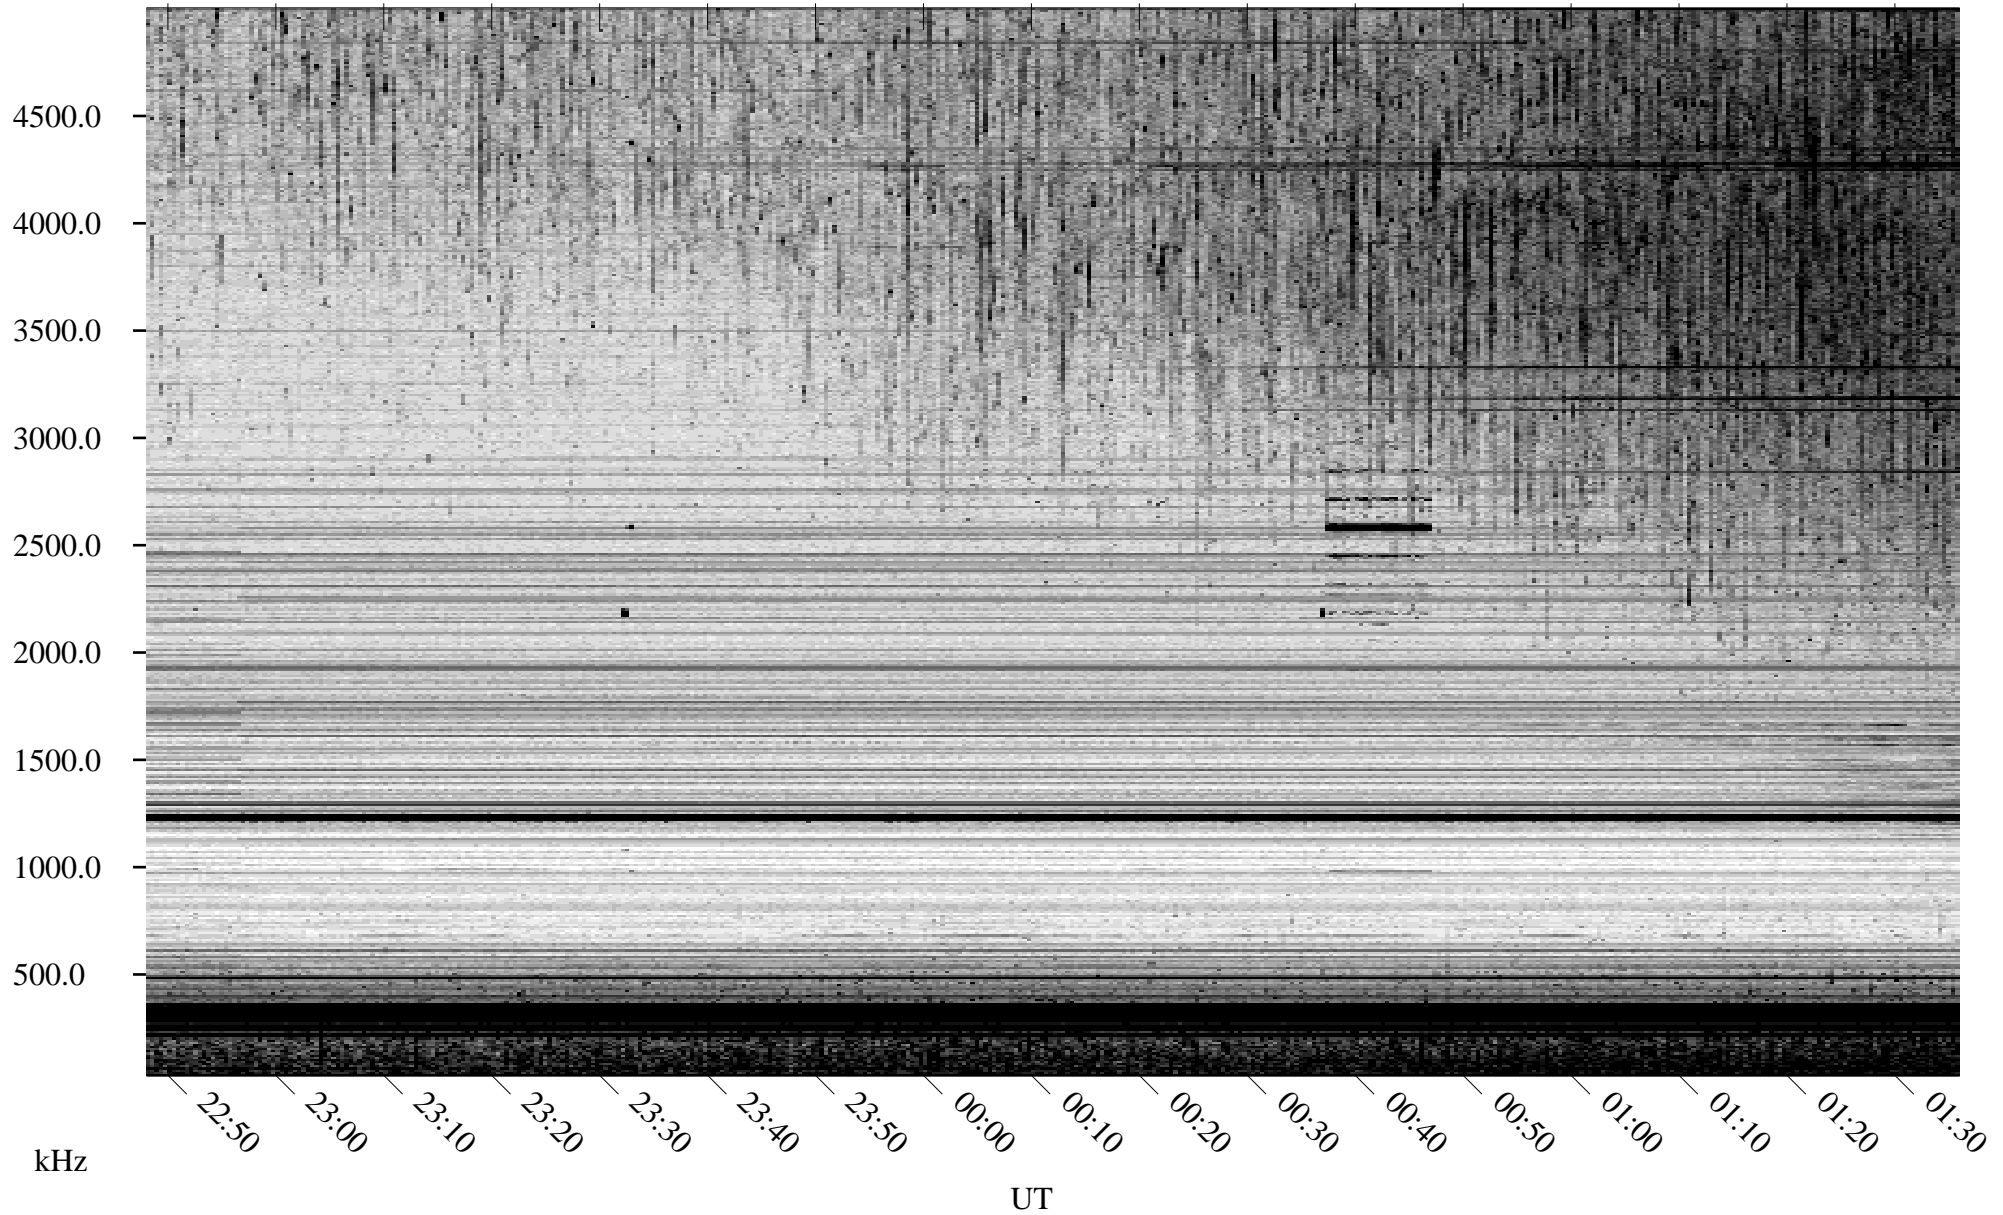

07/28/2008 Churchill, Manitoba

Linear Scale Black = 161 White = 15

ch08210l.r00SUm max_12

Page 1

07/28/2008 Churchill, Manitoba

Linear Scale Black = 161 White = 15

ch08210l.r00SUm max_12

Page 2

07/29/2008 Churchill, Manitoba

Linear Scale Black = 161 White = 15

ch08210l.r00SUm max_12

Page 3

07/29/2008 Churchill, Manitoba

Linear Scale Black = 161 White = 15

ch08210l.r00SUm max_12

Page 4

07/29/2008 Churchill, Manitoba

Linear Scale Black = 161 White = 15

ch08210l.r00SUm max_12

Page 5

07/29/2008 Churchill, Manitoba

Linear Scale Black = 161 White = 15

ch08210l.r00SUm max_12

Page 6

07/29/2008 Churchill, Manitoba

Linear Scale Black = 161 White = 15

ch08210l.r00SUm max_12

Page 7

07/29/2008 Churchill, Manitoba

Linear Scale Black = 161 White = 15

ch08210l.r00SUm max_12

Page 8