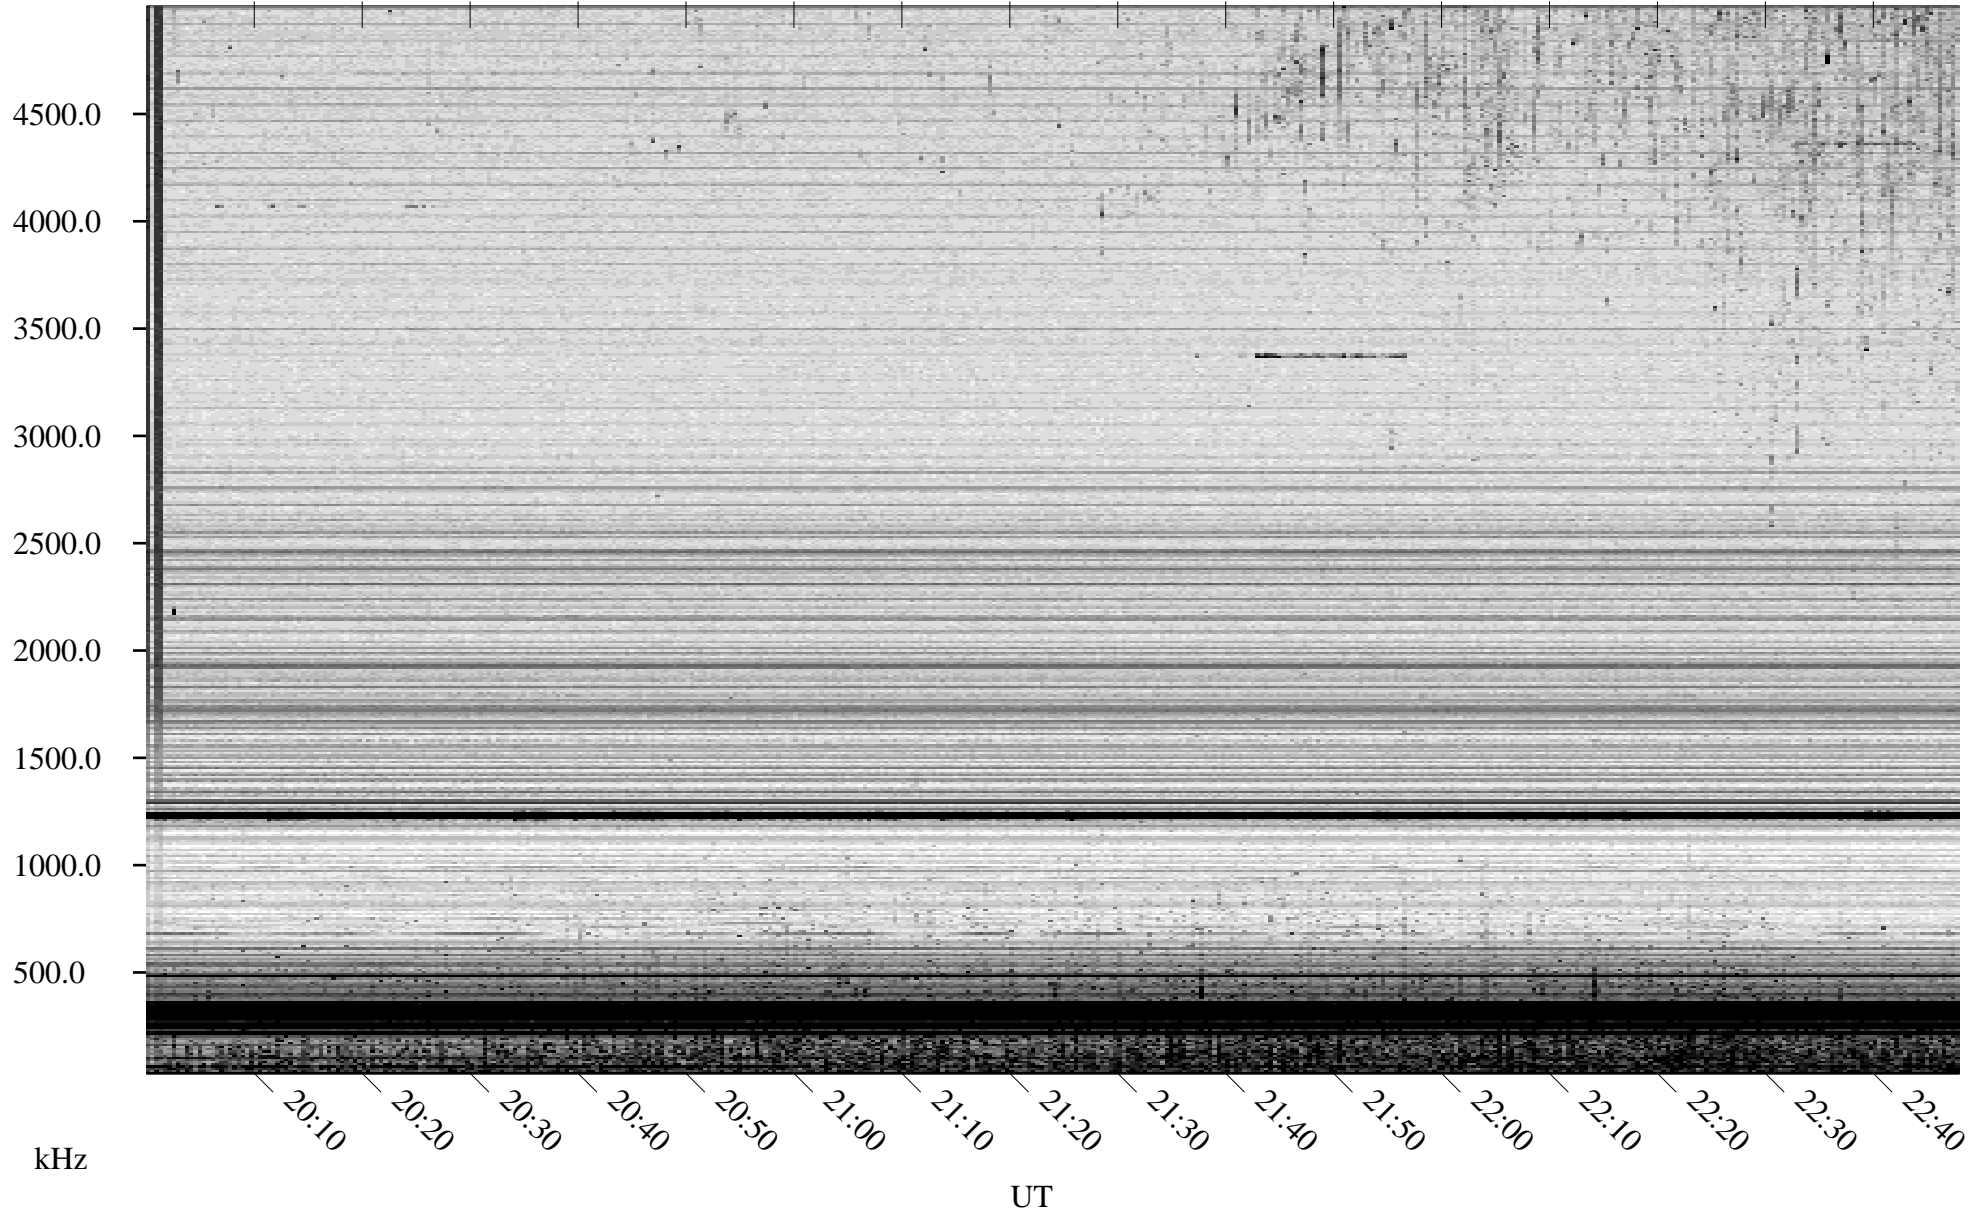

07/28/2008 Churchill, Manitoba

Linear Scale Black = 161 White = 15

ch08210l.r00SUm max_12

Page 1

07/28/2008 Churchill, Manitoba

Linear Scale Black = 161 White = 15

ch08210l.r00SUm max_12

Page 2

07/29/2008 Churchill, Manitoba

Linear Scale Black = 161 White = 15

ch08210l.r00SUm max_12

Page 3

07/29/2008 Churchill, Manitoba

Linear Scale Black = 161 White = 15

ch08210l.r00SUm max_12

Page 4

07/29/2008 Churchill, Manitoba

Linear Scale Black = 161 White = 15

ch08210l.r00SUm max_12

Page 5

07/29/2008 Churchill, Manitoba

Linear Scale Black = 161 White = 15

ch08210l.r00SUm max_12

Page 6

07/29/2008 Churchill, Manitoba

Linear Scale Black = 161 White = 15

ch08210l.r00SUm max_12

Page 7

07/29/2008 Churchill, Manitoba

Linear Scale Black = 161 White = 15

ch08210l.r00SUm max_12

Page 8