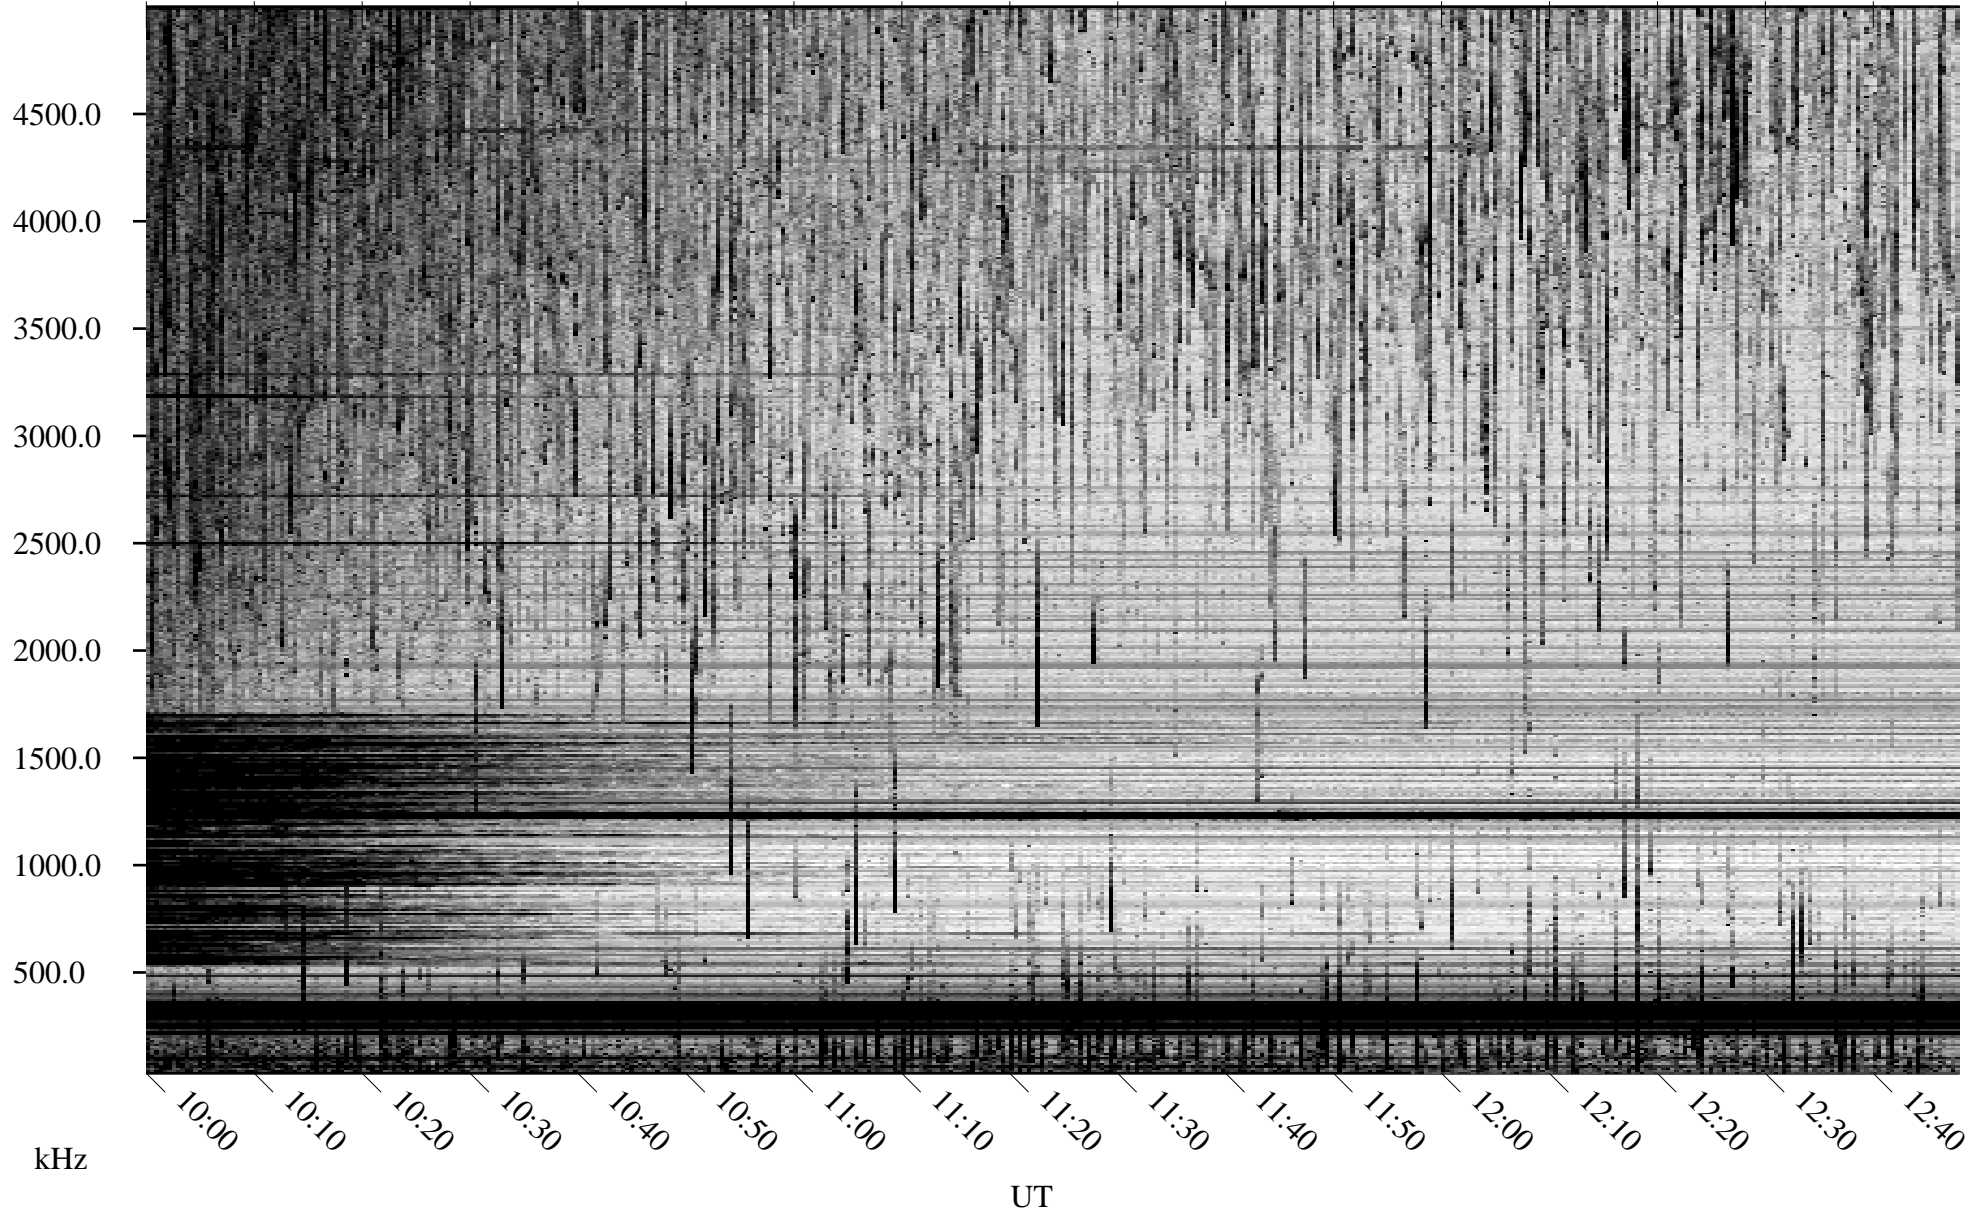

07/28/2008 Churchill, Manitoba

Linear Scale Black = 161 White = 15

ch08210l.r00SUm max_12

Page 1

07/28/2008 Churchill, Manitoba

Linear Scale Black = 161 White = 15

ch08210l.r00SUm max_12

Page 2

07/29/2008 Churchill, Manitoba

Linear Scale Black = 161 White = 15

ch08210l.r00SUm max_12

Page 3

07/29/2008 Churchill, Manitoba

Linear Scale Black = 161 White = 15

ch08210l.r00SUm max_12

Page 4

07/29/2008 Churchill, Manitoba

Linear Scale Black = 161 White = 15

ch08210l.r00SUm max_12

Page 5

07/29/2008 Churchill, Manitoba

Linear Scale Black = 161 White = 15

ch08210l.r00SUm max_12

Page 6

07/29/2008 Churchill, Manitoba

Linear Scale Black = 161 White = 15

ch08210l.r00SUm max_12

Page 7

07/29/2008 Churchill, Manitoba

Linear Scale Black = 161 White = 15

ch08210l.r00SUm max_12

Page 8