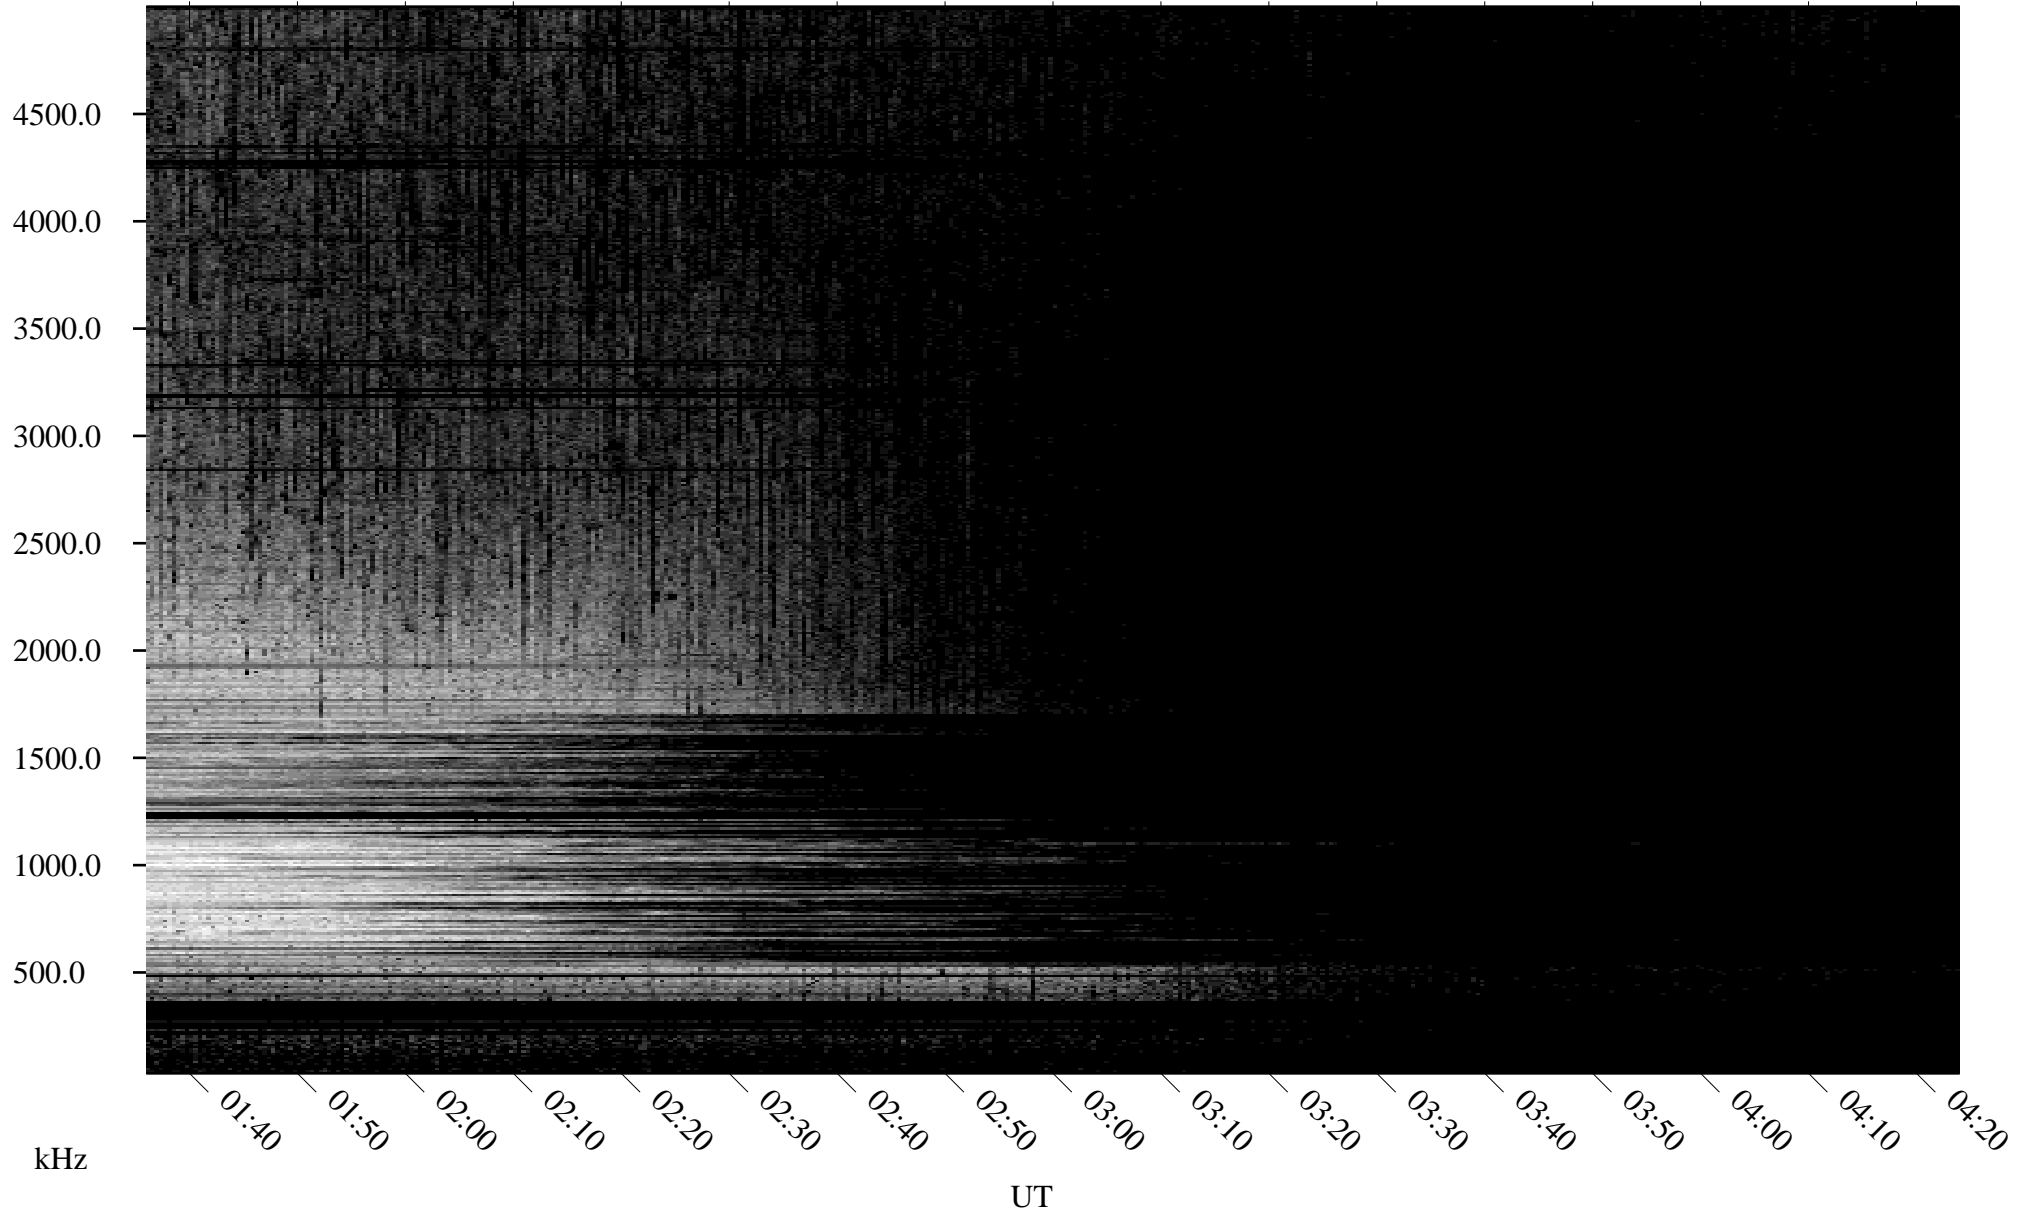

07/28/2008 Churchill, Manitoba

Linear Scale Black = 161 White = 15

ch08210l.r00SUm max_12

Page 1

07/28/2008 Churchill, Manitoba

Linear Scale Black = 161 White = 15

ch08210l.r00SUm max_12

Page 2

07/29/2008 Churchill, Manitoba

Linear Scale Black = 161 White = 15

ch08210l.r00SUm max_12

Page 3

07/29/2008 Churchill, Manitoba

Linear Scale Black = 161 White = 15

ch08210l.r00SUm max_12

Page 4

07/29/2008 Churchill, Manitoba

Linear Scale Black = 161 White = 15

ch08210l.r00SUm max_12

Page 5

07/29/2008 Churchill, Manitoba

Linear Scale Black = 161 White = 15

ch08210l.r00SUm max_12

Page 6

07/29/2008 Churchill, Manitoba

Linear Scale Black = 161 White = 15

ch08210l.r00SUm max_12

Page 7

07/29/2008 Churchill, Manitoba

Linear Scale Black = 161 White = 15

ch08210l.r00SUm max_12

Page 8