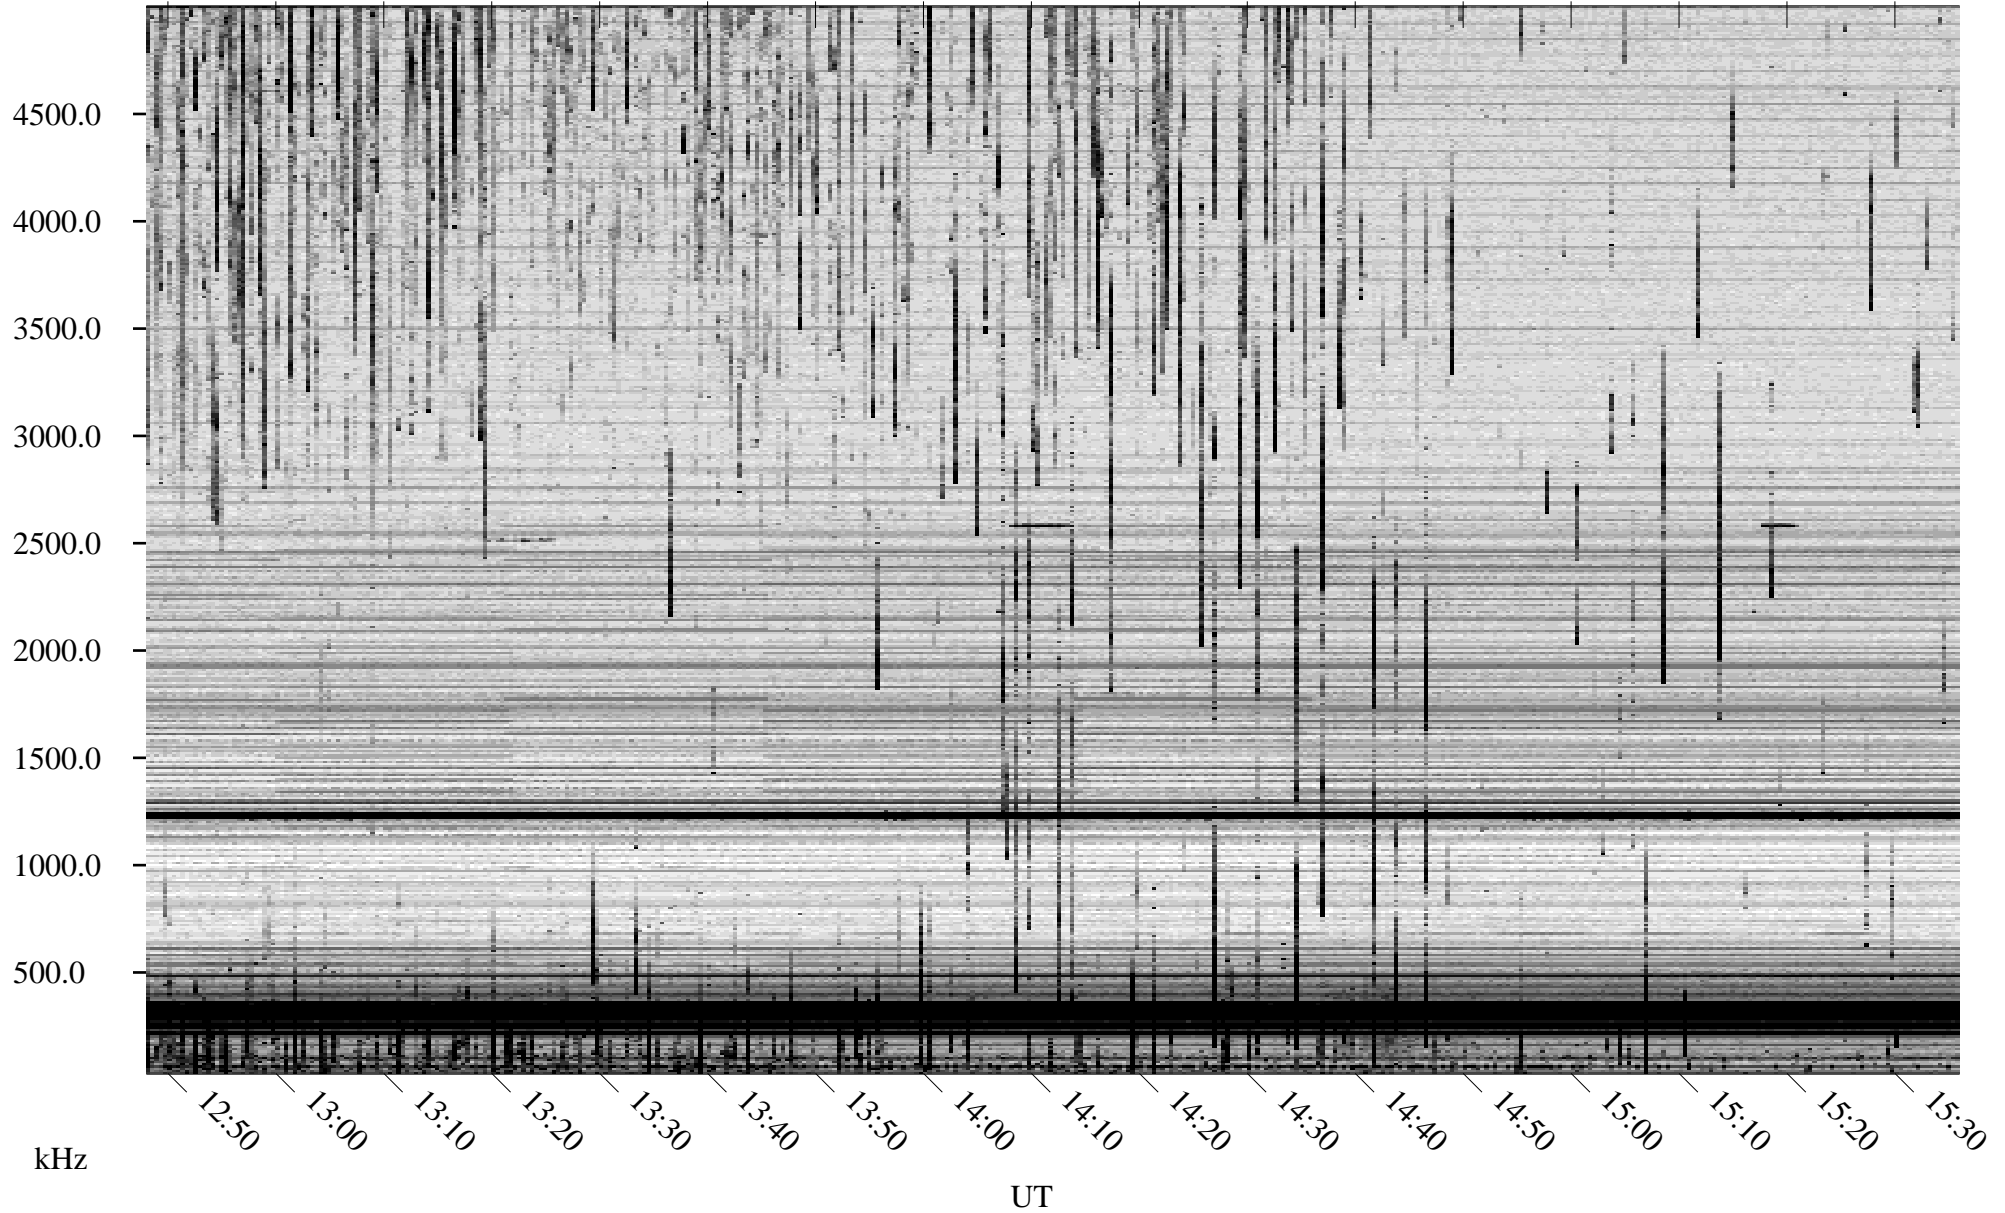

07/28/2008 Churchill, Manitoba

Linear Scale Black = 161 White = 15

ch08210l.r00SUm max_12

Page 1

07/28/2008 Churchill, Manitoba

Linear Scale Black = 161 White = 15

ch08210l.r00SUm max_12

Page 2

07/29/2008 Churchill, Manitoba

Linear Scale Black = 161 White = 15

ch08210l.r00SUm max_12

Page 3

07/29/2008 Churchill, Manitoba

Linear Scale Black = 161 White = 15

ch08210l.r00SUm max_12

Page 4

07/29/2008 Churchill, Manitoba

Linear Scale Black = 161 White = 15

ch08210l.r00SUm max_12

Page 5

07/29/2008 Churchill, Manitoba

Linear Scale Black = 161 White = 15

ch08210l.r00SUm max_12

Page 6

07/29/2008 Churchill, Manitoba

Linear Scale Black = 161 White = 15

ch08210l.r00SUm max_12

Page 7

07/29/2008 Churchill, Manitoba

Linear Scale Black = 161 White = 15

ch08210l.r00SUm max_12

Page 8