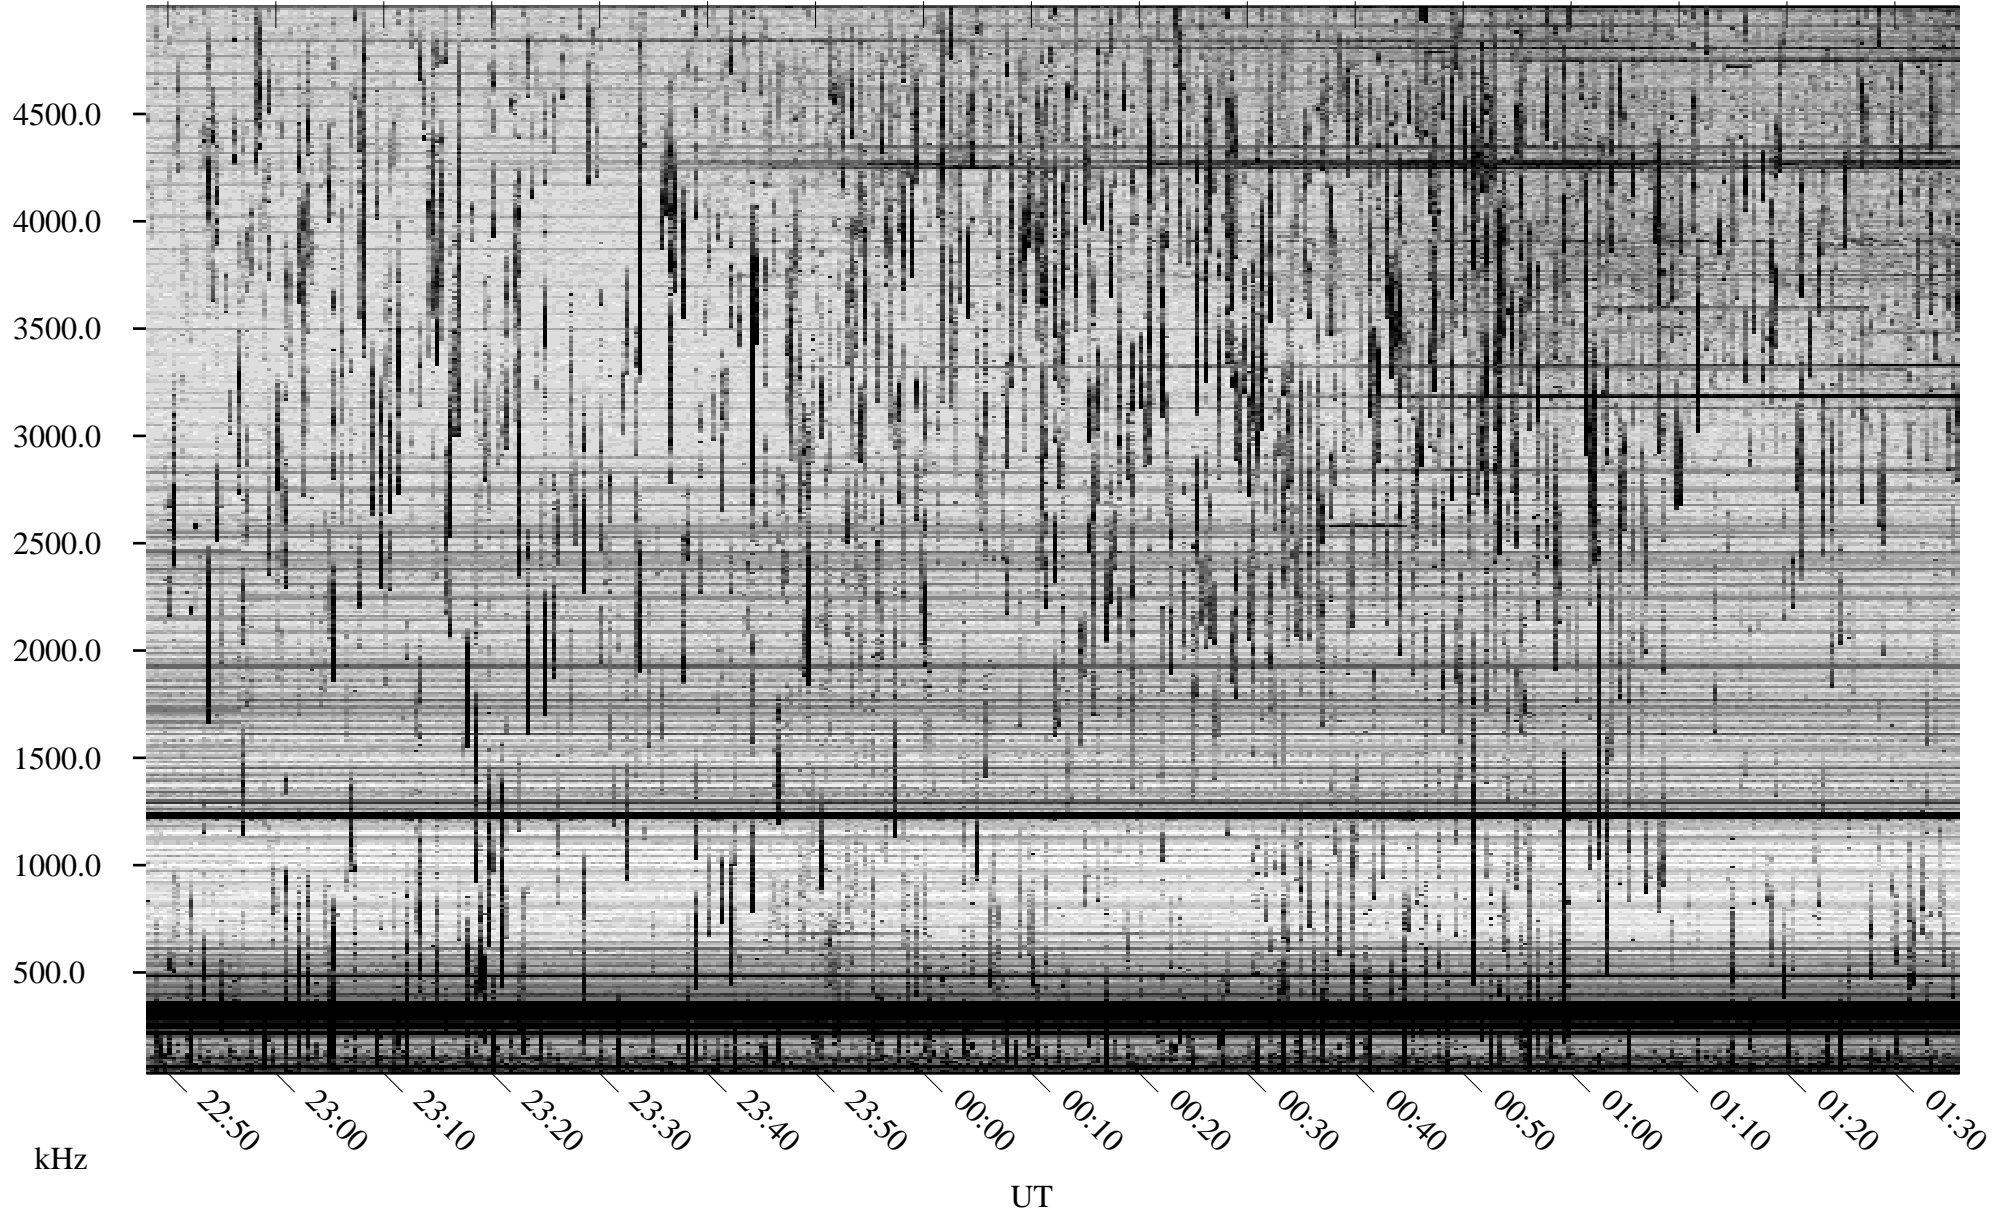

07/29/2008 Churchill, Manitoba

Linear Scale Black = 161 White = 15

ch08211l.r00SUm max_12

Page 1

07/29/2008 Churchill, Manitoba

Linear Scale Black = 161 White = 15

ch08211l.r00SUm max_12

Page 2

07/30/2008 Churchill, Manitoba

Linear Scale Black = 161 White = 15

ch082111.r00SUm max_12

Page 3

07/30/2008 Churchill, Manitoba

Linear Scale Black = 161 White = 15

ch082111.r00SUm max_12

Page 4

07/30/2008 Churchill, Manitoba

Linear Scale Black = 161 White = 15

ch08211l.r00SUm max_12

07/30/2008 Churchill, Manitoba

Linear Scale Black = 161 White = 15

ch08211l.r00SUm max_12

Page 6

07/30/2008 Churchill, Manitoba

Linear Scale Black = 161 White = 15

ch08211l.r00SUm max_12

Page 7

07/30/2008 Churchill, Manitoba

Linear Scale Black = 161 White = 15

ch082111.r00SUm max_12

Page 8