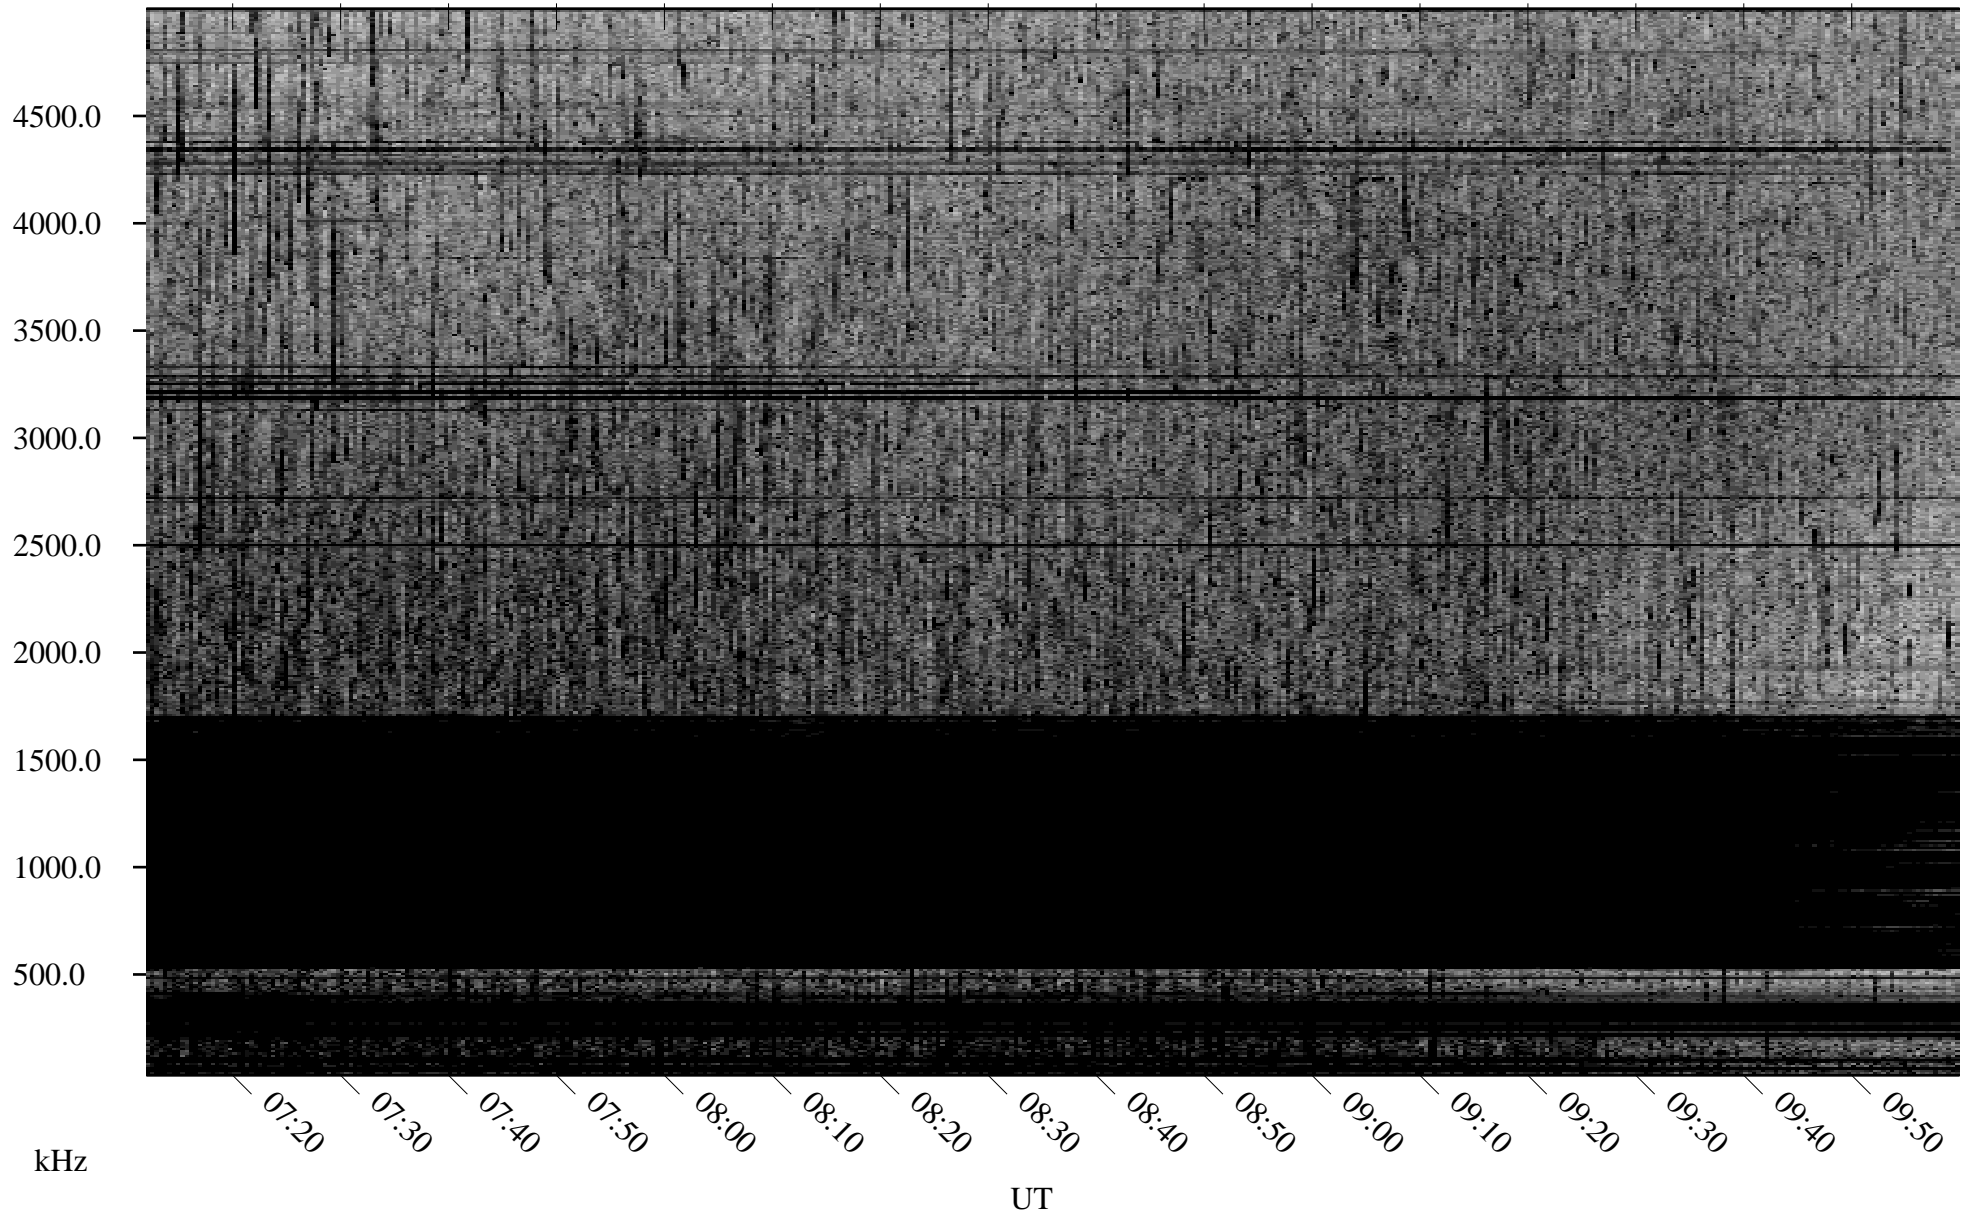

07/29/2008 Churchill, Manitoba

Linear Scale Black = 161 White = 15

ch08211l.r00SUm max_12

Page 1

07/29/2008 Churchill, Manitoba

Linear Scale Black = 161 White = 15

ch08211l.r00SUm max_12

Page 2

07/30/2008 Churchill, Manitoba

Linear Scale Black = 161 White = 15

ch082111.r00SUm max_12

Page 3

07/30/2008 Churchill, Manitoba

Linear Scale Black = 161 White = 15

ch082111.r00SUm max_12

Page 4

07/30/2008 Churchill, Manitoba

Linear Scale Black = 161 White = 15

ch08211l.r00SUm max_12

07/30/2008 Churchill, Manitoba

Linear Scale Black = 161 White = 15

ch08211l.r00SUm max_12

Page 6

07/30/2008 Churchill, Manitoba

Linear Scale Black = 161 White = 15

ch08211l.r00SUm max_12

Page 7

07/30/2008 Churchill, Manitoba

Linear Scale Black = 161 White = 15

ch082111.r00SUm max_12

Page 8