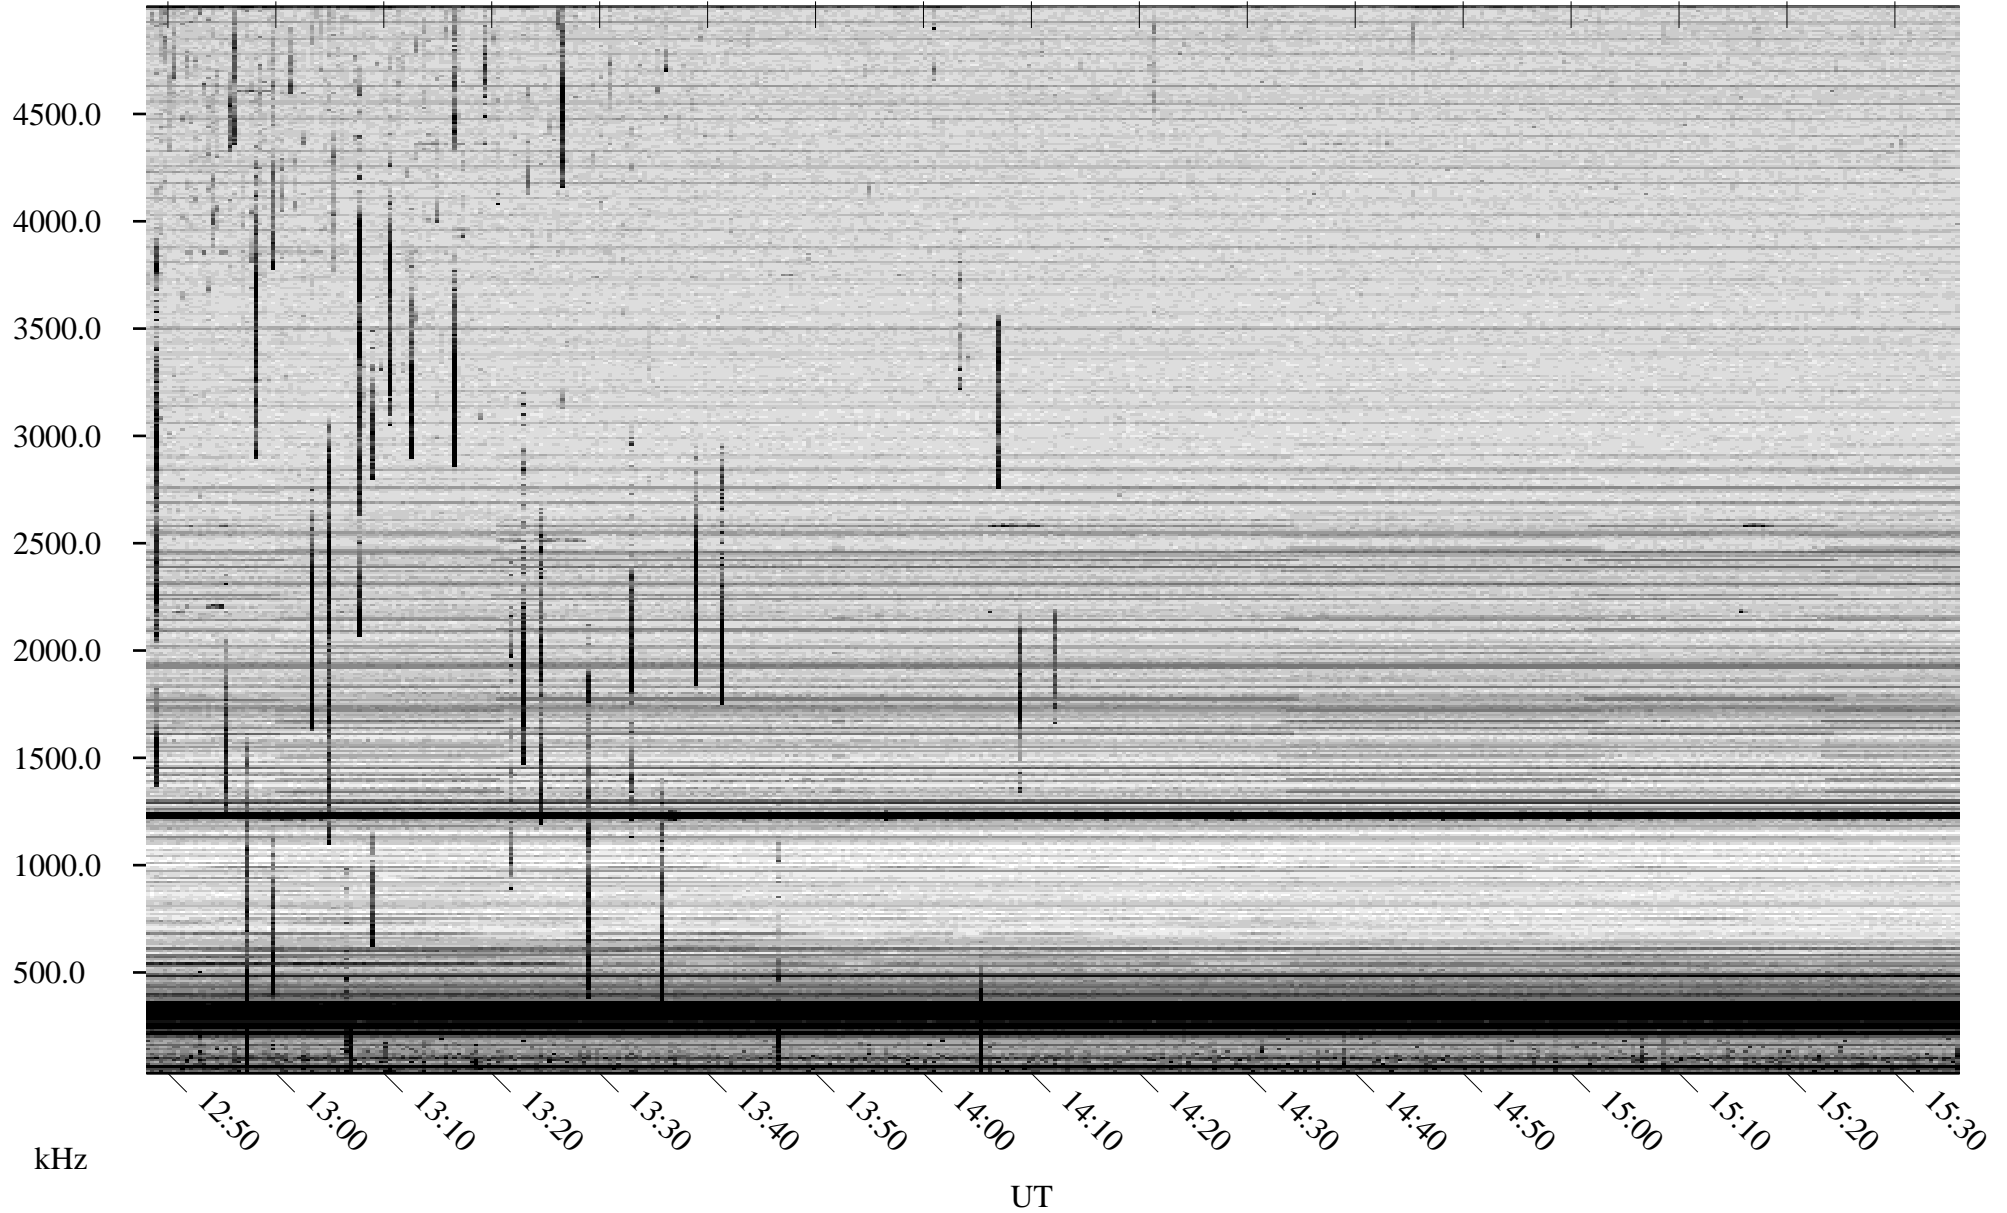

07/29/2008 Churchill, Manitoba

Linear Scale Black = 161 White = 15

ch08211l.r00SUm max_12

Page 1

07/29/2008 Churchill, Manitoba

Linear Scale Black = 161 White = 15

ch08211l.r00SUm max_12

Page 2

07/30/2008 Churchill, Manitoba

Linear Scale Black = 161 White = 15

ch082111.r00SUm max_12

Page 3

07/30/2008 Churchill, Manitoba

Linear Scale Black = 161 White = 15

ch082111.r00SUm max_12

Page 4

07/30/2008 Churchill, Manitoba

Linear Scale Black = 161 White = 15

ch08211l.r00SUm max_12

07/30/2008 Churchill, Manitoba

Linear Scale Black = 161 White = 15

ch08211l.r00SUm max_12

Page 6

07/30/2008 Churchill, Manitoba

Linear Scale Black = 161 White = 15

ch08211l.r00SUm max_12

Page 7

07/30/2008 Churchill, Manitoba

Linear Scale Black = 161 White = 15

ch082111.r00SUm max_12

Page 8