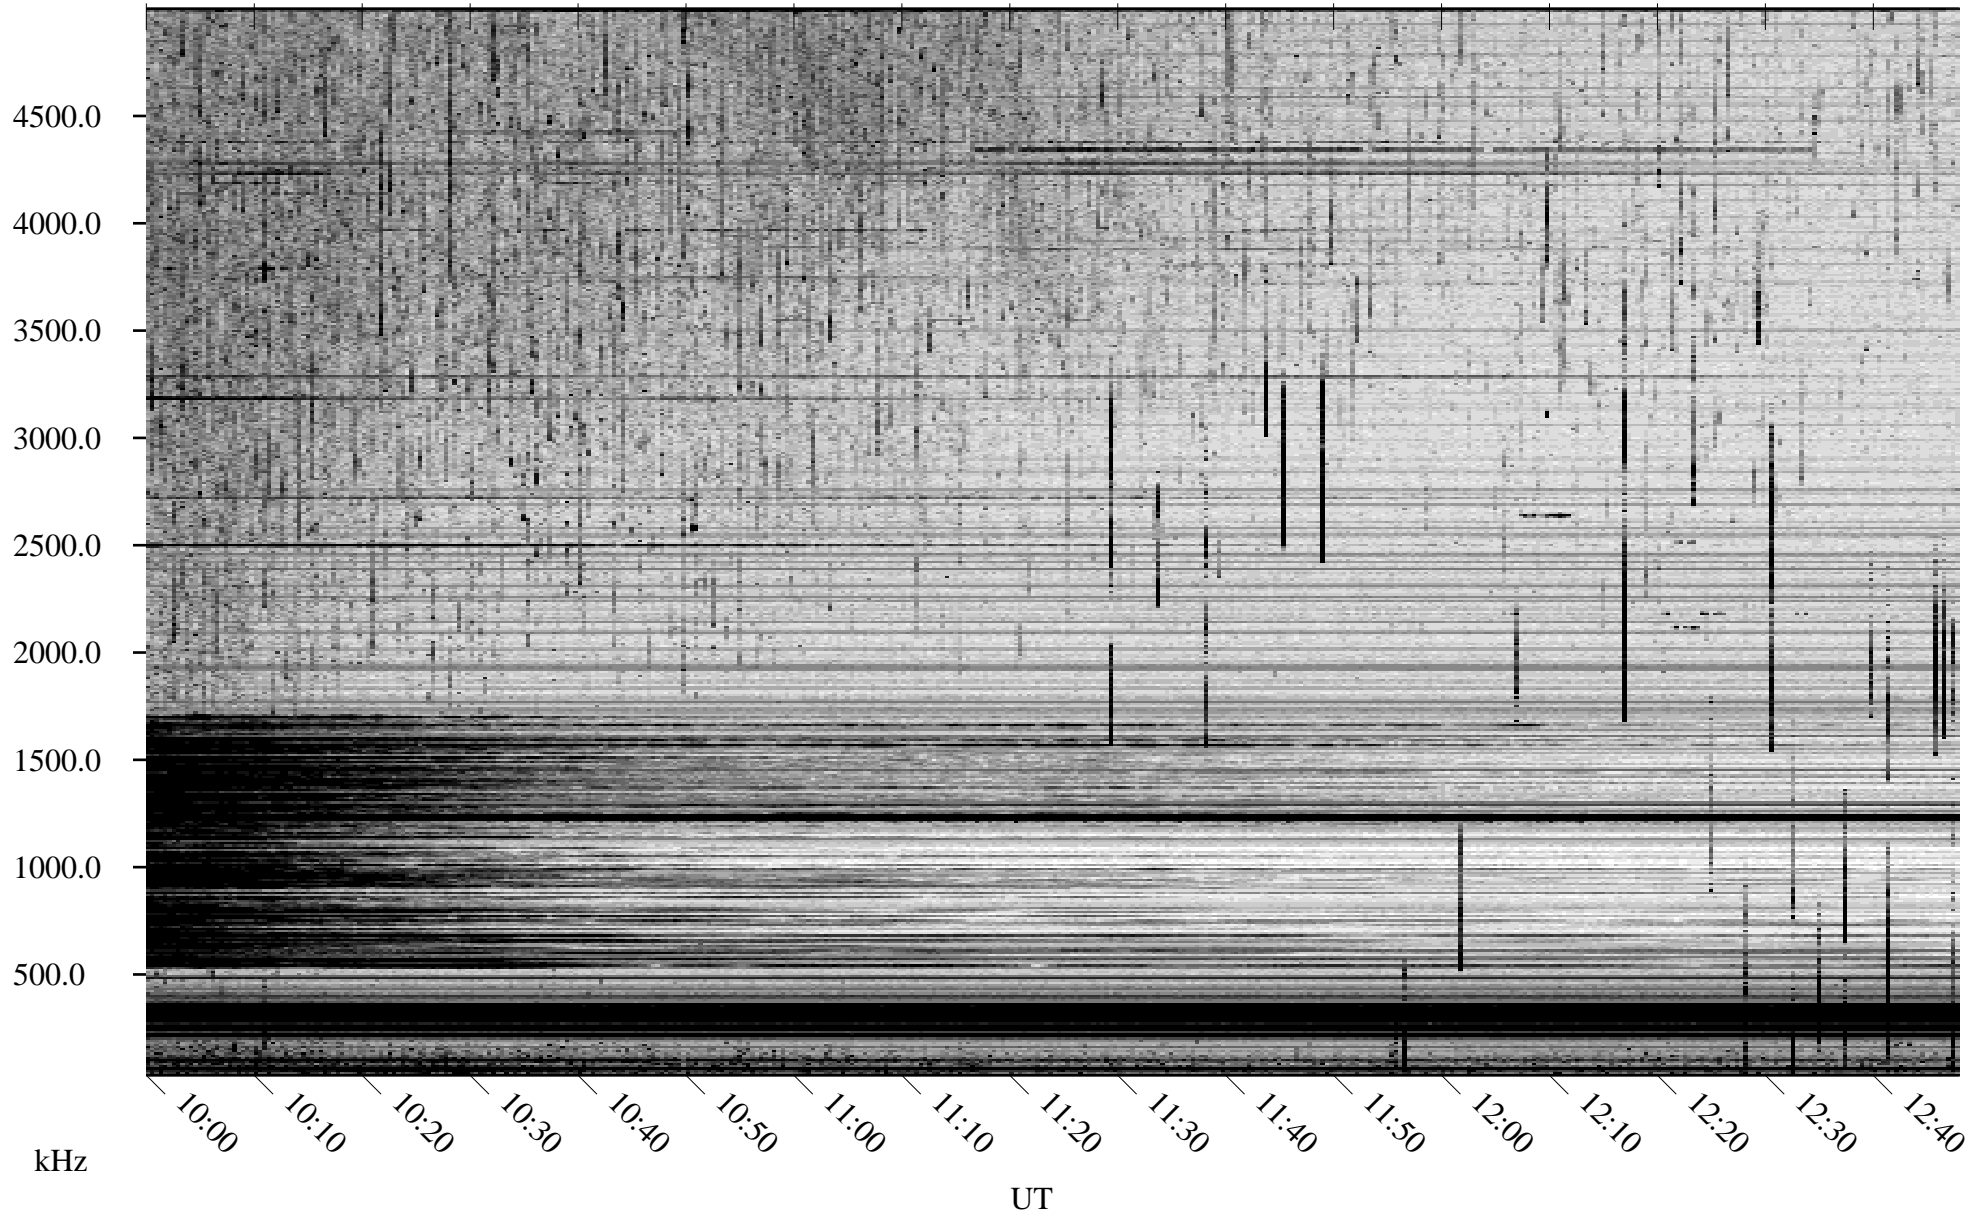

07/29/2008 Churchill, Manitoba

Linear Scale Black = 161 White = 15

ch08211l.r00SUm max_12

Page 1

07/29/2008 Churchill, Manitoba

Linear Scale Black = 161 White = 15

ch08211l.r00SUm max_12

Page 2

07/30/2008 Churchill, Manitoba

Linear Scale Black = 161 White = 15

ch082111.r00SUm max_12

Page 3

07/30/2008 Churchill, Manitoba

Linear Scale Black = 161 White = 15

ch082111.r00SUm max_12

Page 4

07/30/2008 Churchill, Manitoba

Linear Scale Black = 161 White = 15

ch08211l.r00SUm max_12

07/30/2008 Churchill, Manitoba

Linear Scale Black = 161 White = 15

ch08211l.r00SUm max_12

Page 6

07/30/2008 Churchill, Manitoba

Linear Scale Black = 161 White = 15

ch08211l.r00SUm max_12

Page 7

07/30/2008 Churchill, Manitoba

Linear Scale Black = 161 White = 15

ch082111.r00SUm max_12

Page 8