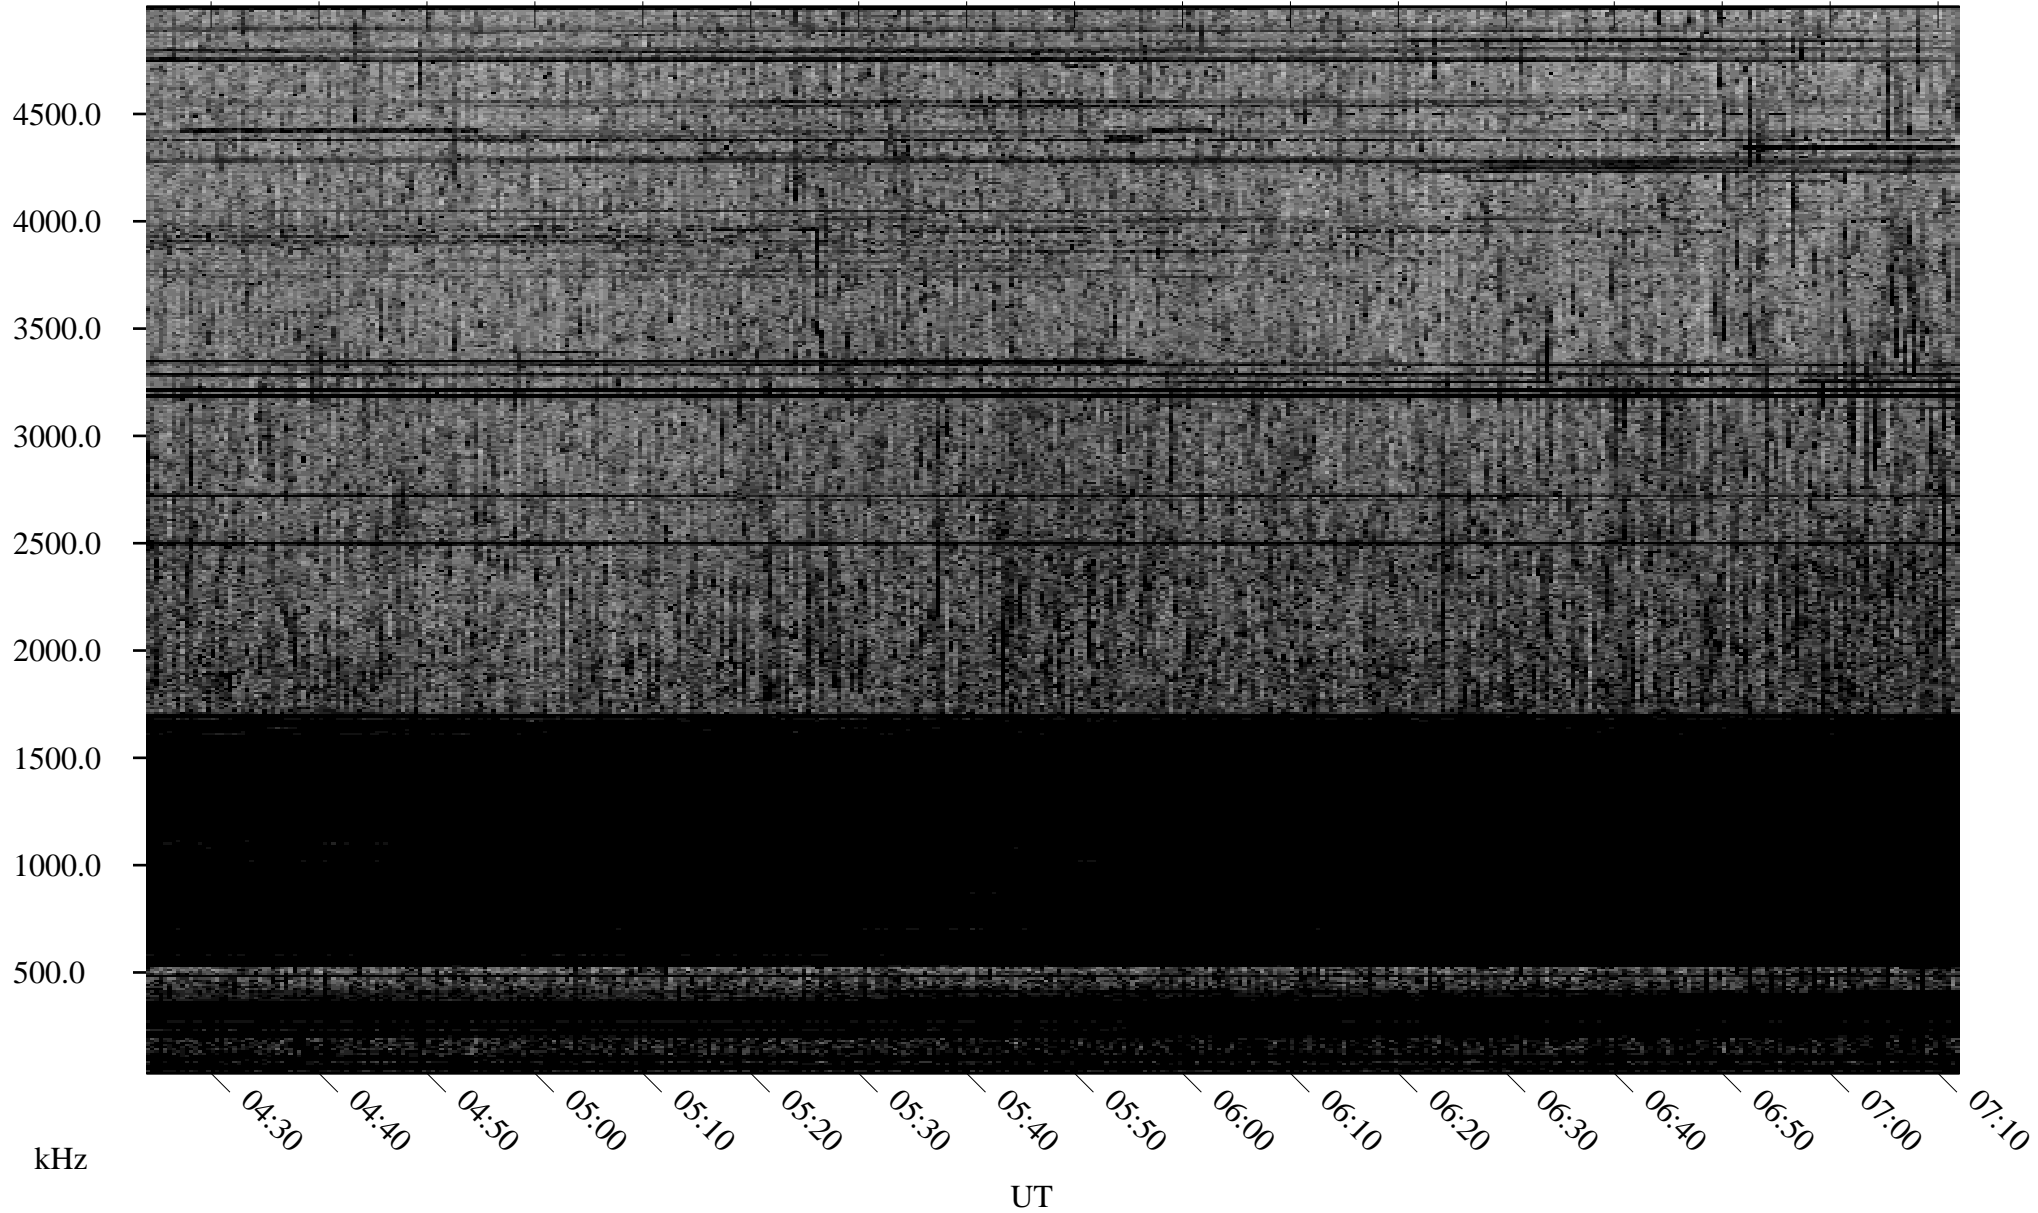

07/29/2008 Churchill, Manitoba

Linear Scale Black = 161 White = 15

ch08211l.r00SUm max_12

Page 1

07/29/2008 Churchill, Manitoba

Linear Scale Black = 161 White = 15

ch08211l.r00SUm max_12

Page 2

07/30/2008 Churchill, Manitoba

Linear Scale Black = 161 White = 15

ch082111.r00SUm max_12

Page 3

07/30/2008 Churchill, Manitoba

Linear Scale Black = 161 White = 15

ch082111.r00SUm max_12

Page 4

07/30/2008 Churchill, Manitoba

Linear Scale Black = 161 White = 15

ch08211l.r00SUm max_12

07/30/2008 Churchill, Manitoba

Linear Scale Black = 161 White = 15

ch08211l.r00SUm max_12

Page 6

07/30/2008 Churchill, Manitoba

Linear Scale Black = 161 White = 15

ch08211l.r00SUm max_12

Page 7

07/30/2008 Churchill, Manitoba

Linear Scale Black = 161 White = 15

ch082111.r00SUm max_12

Page 8