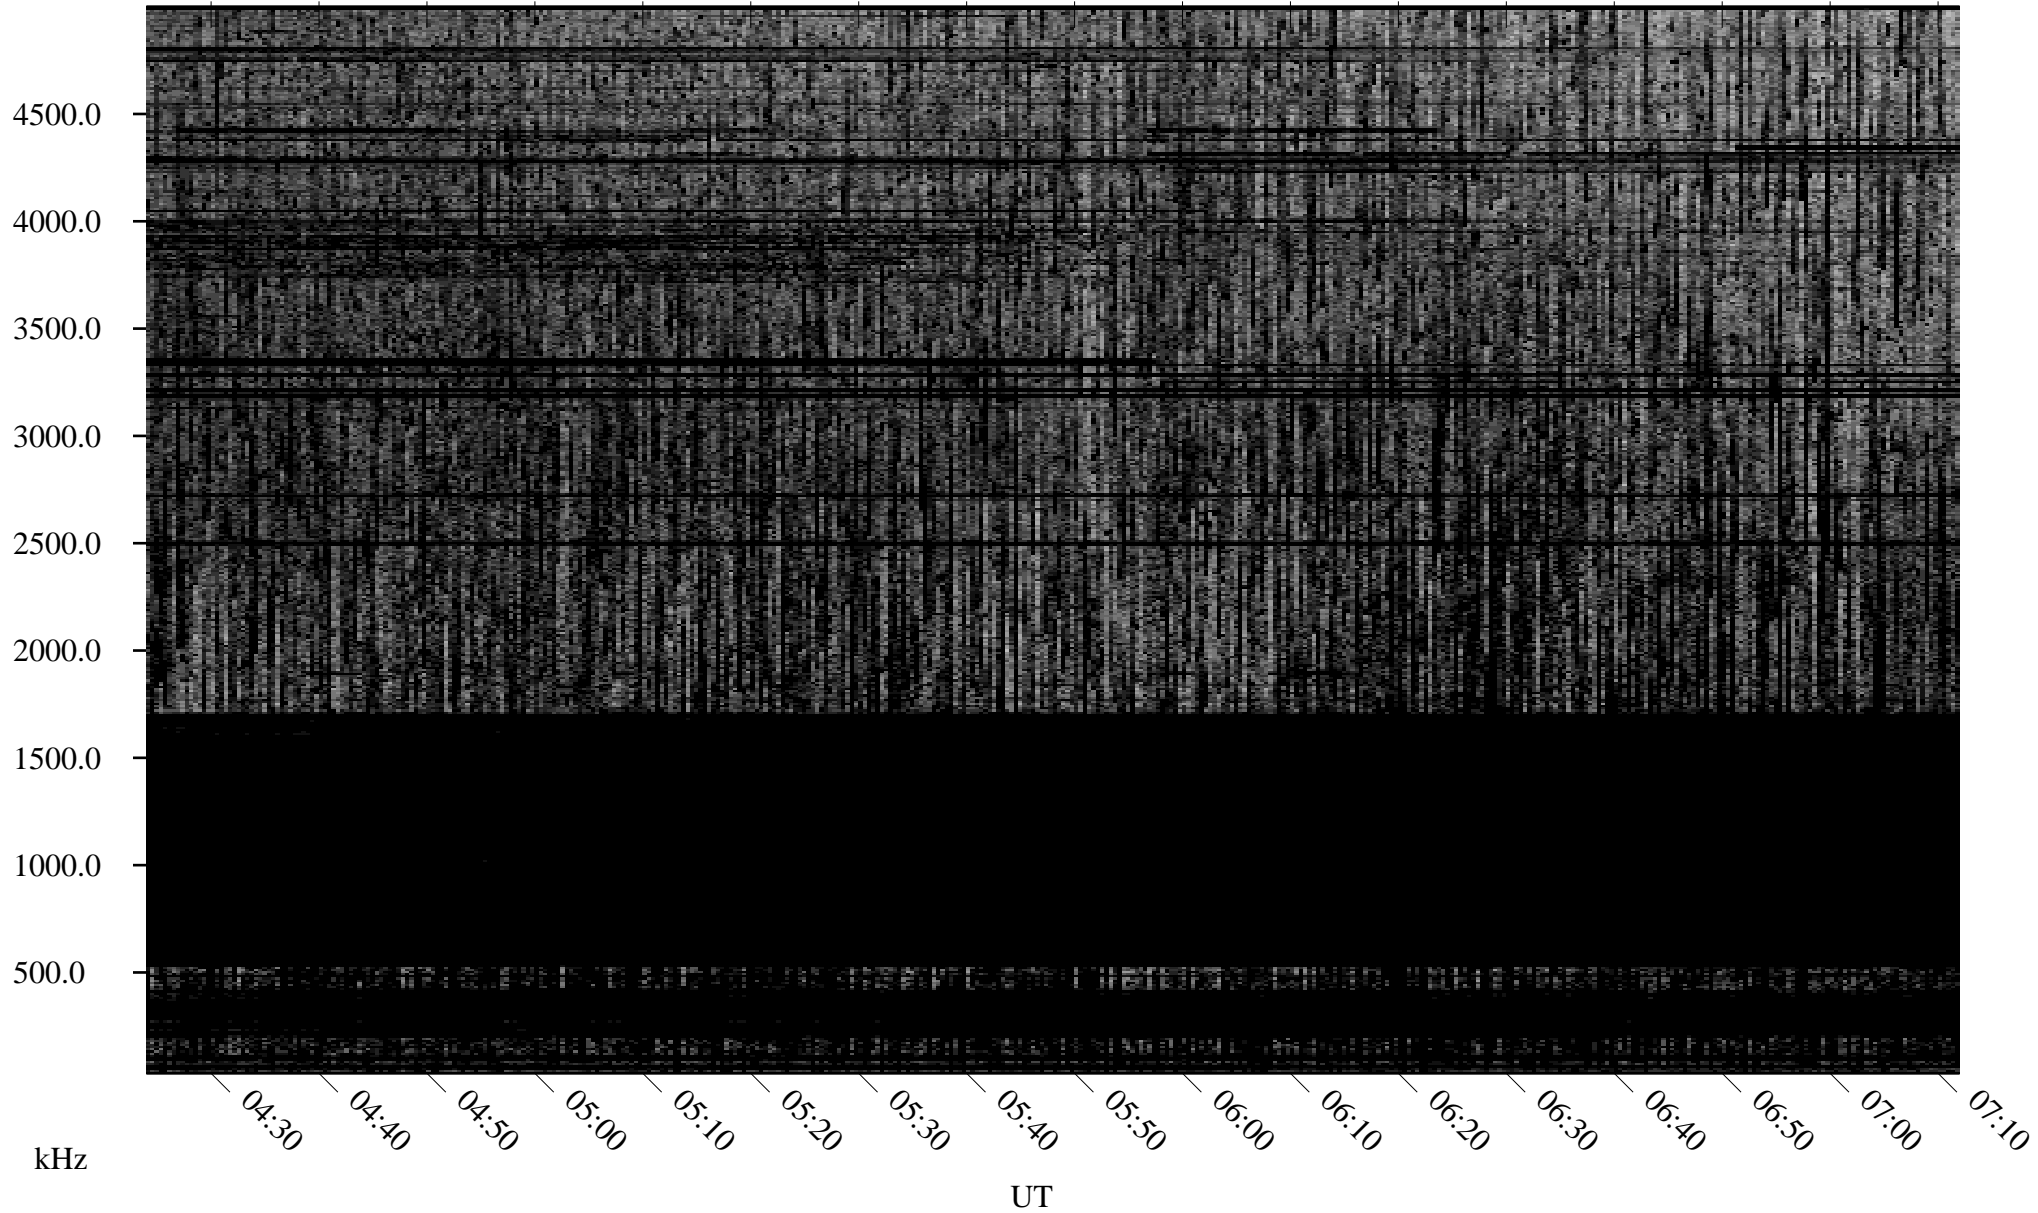

07/31/2008 Churchill, Manitoba

Linear Scale Black = 161 White = 15

ch08213l.r01SUm max_12

Page 1

07/31/2008 Churchill, Manitoba

Linear Scale Black = 161 White = 15

ch08213l.r01SUm max_12

Page 2

08/01/2008 Churchill, Manitoba

Linear Scale Black = 161 White = 15

ch08213l.r01SUm max_12

Page 3

08/01/2008 Churchill, Manitoba

Linear Scale Black = 161 White = 15

ch08213l.r01SUm max_12

Page 4

08/01/2008 Churchill, Manitoba

Linear Scale Black = 161 White = 15

ch08213l.r01SUm max_12

Page 5

08/01/2008 Churchill, Manitoba

Linear Scale Black = 161 White = 15

ch08213l.r01SUm max_12

Page 6

08/01/2008 Churchill, Manitoba

Linear Scale Black = 161 White = 15

ch08213l.r01SUm max_12

Page 7

08/01/2008 Churchill, Manitoba

Linear Scale Black = 161 White = 15

ch08213l.r01SUm max_12

Page 8