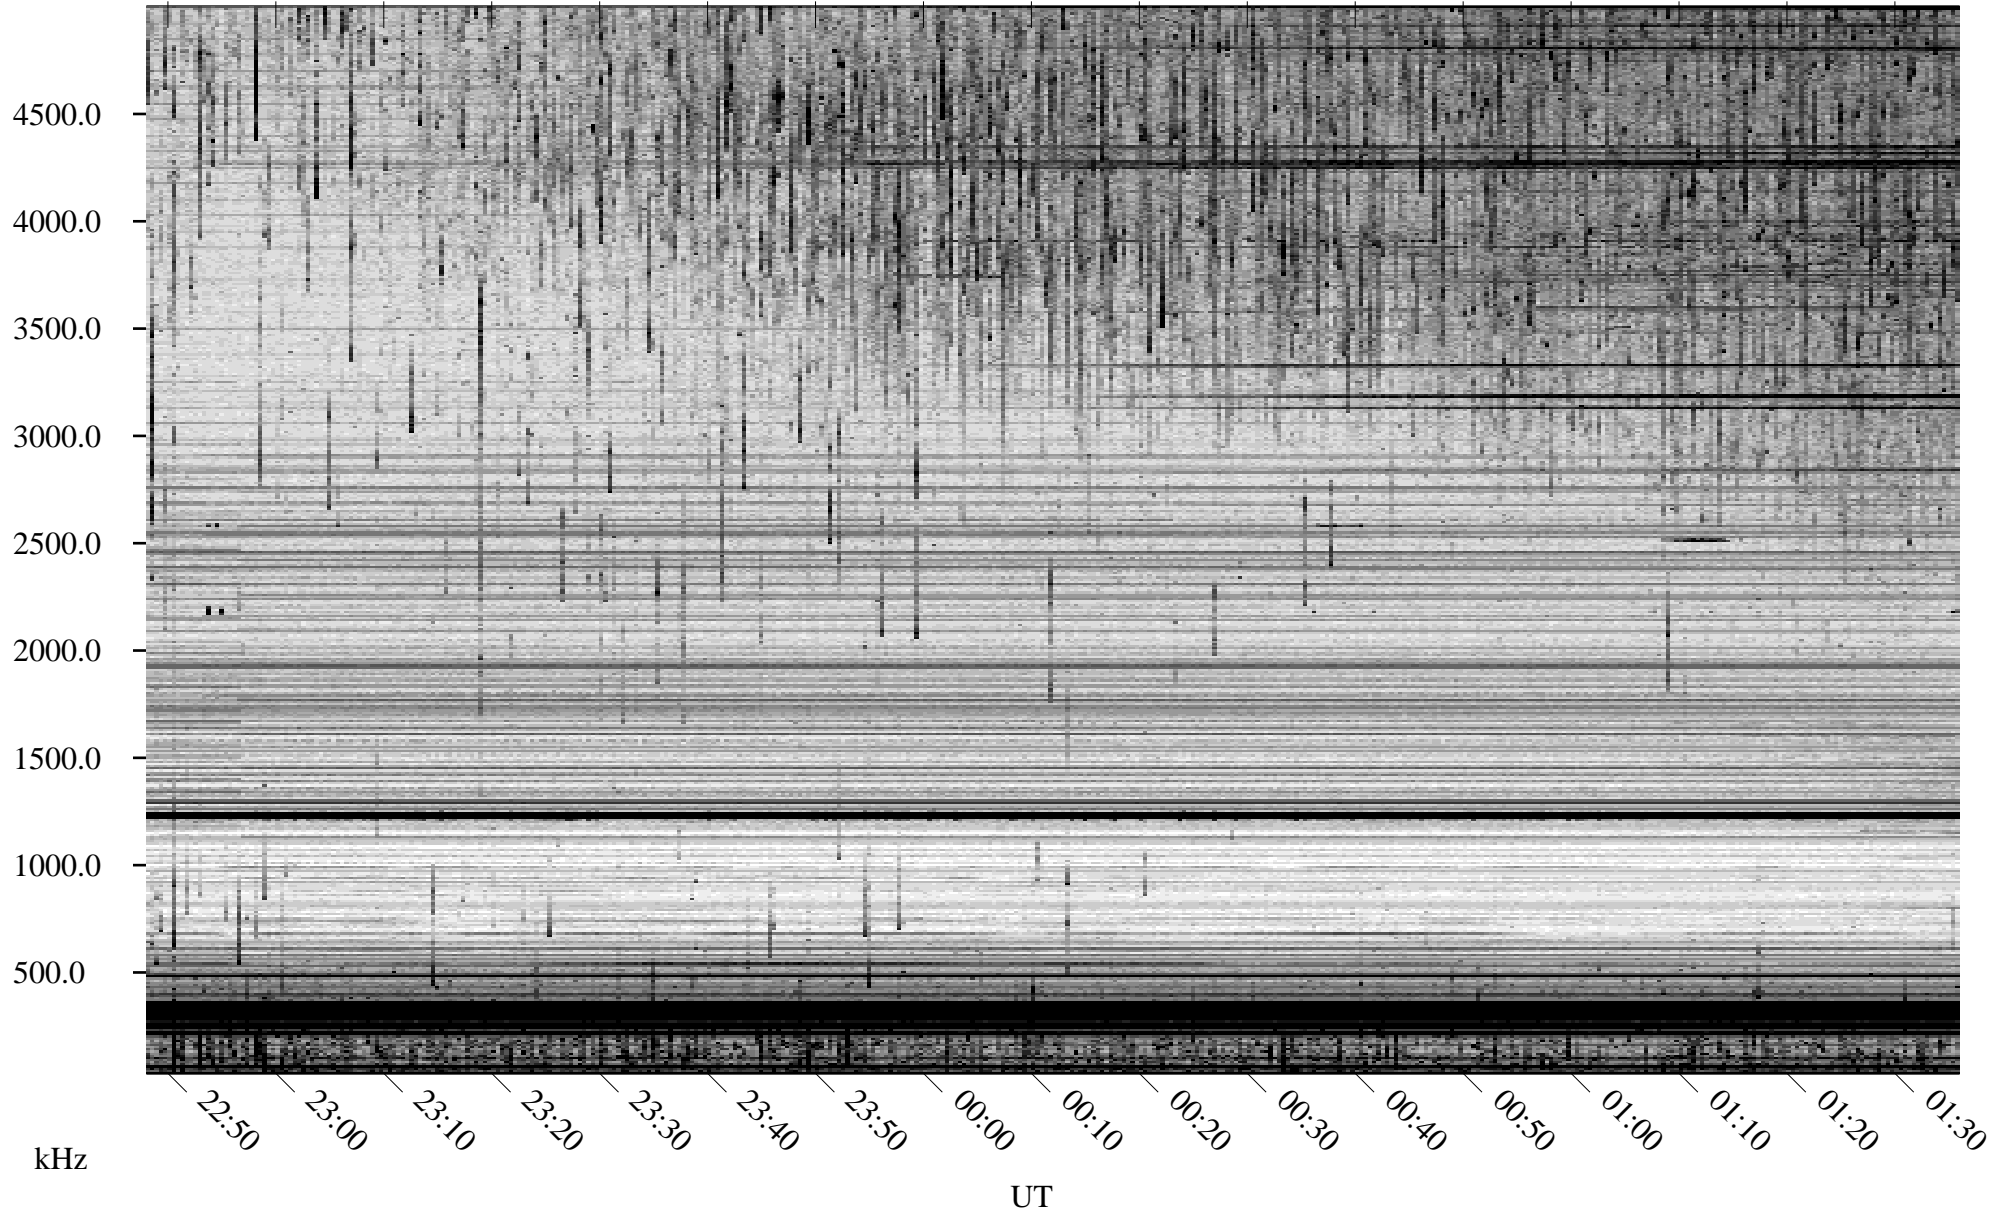

07/31/2008 Churchill, Manitoba

Linear Scale Black = 161 White = 15

ch08213l.r01SUm max_12

Page 1

07/31/2008 Churchill, Manitoba

Linear Scale Black = 161 White = 15

ch08213l.r01SUm max_12

Page 2

08/01/2008 Churchill, Manitoba

Linear Scale Black = 161 White = 15

ch08213l.r01SUm max_12

Page 3

08/01/2008 Churchill, Manitoba

Linear Scale Black = 161 White = 15

ch08213l.r01SUm max_12

Page 4

08/01/2008 Churchill, Manitoba

Linear Scale Black = 161 White = 15

ch08213l.r01SUm max_12

Page 5

08/01/2008 Churchill, Manitoba

Linear Scale Black = 161 White = 15

ch08213l.r01SUm max_12

Page 6

08/01/2008 Churchill, Manitoba

Linear Scale Black = 161 White = 15

ch08213l.r01SUm max_12

Page 7

08/01/2008 Churchill, Manitoba

Linear Scale Black = 161 White = 15

ch08213l.r01SUm max_12

Page 8