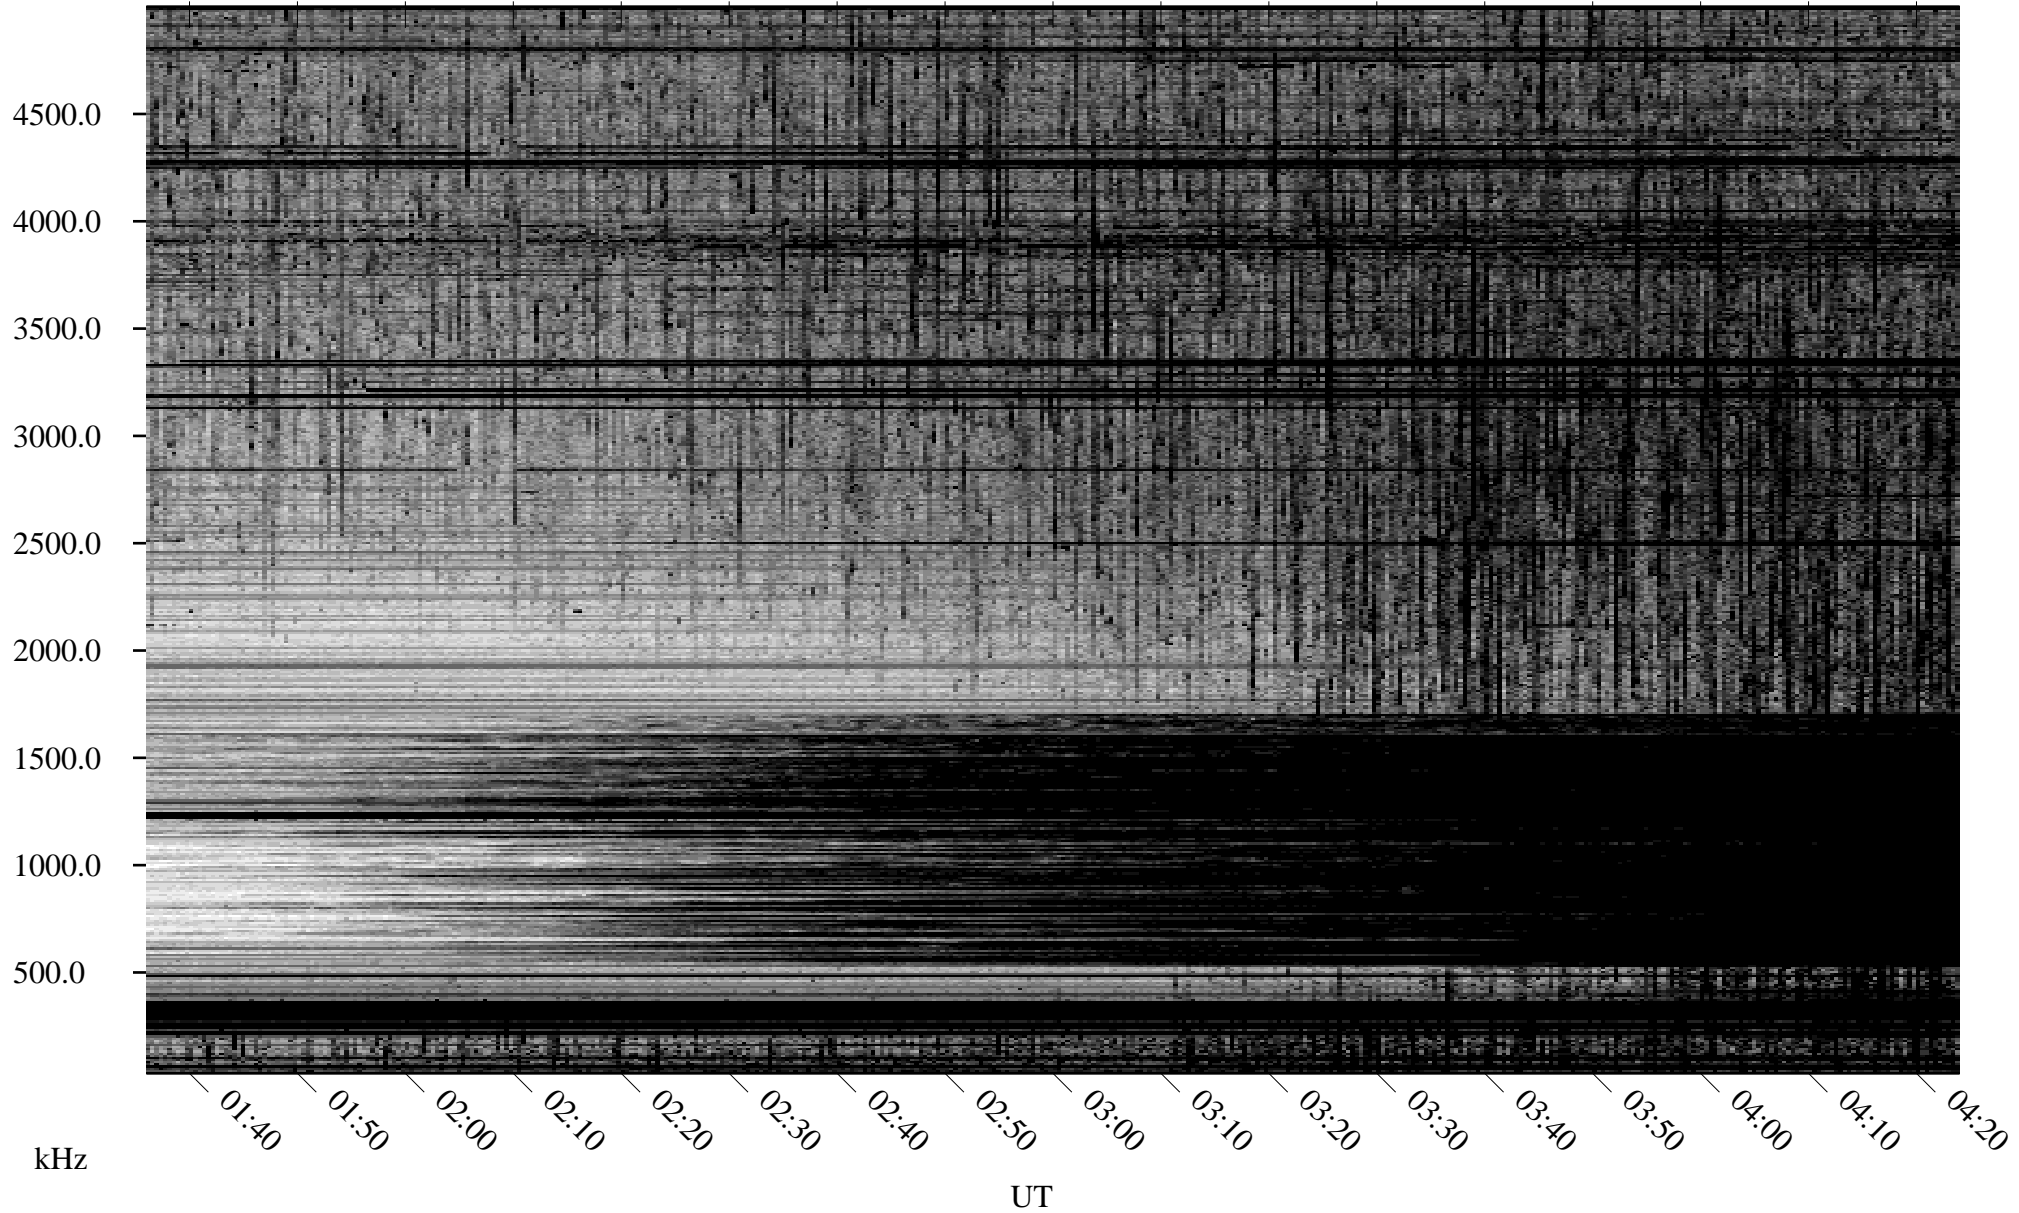

07/31/2008 Churchill, Manitoba

Linear Scale Black = 161 White = 15

ch08213l.r01SUm max_12

Page 1

07/31/2008 Churchill, Manitoba

Linear Scale Black = 161 White = 15

ch08213l.r01SUm max_12

Page 2

08/01/2008 Churchill, Manitoba

Linear Scale Black = 161 White = 15

ch08213l.r01SUm max_12

Page 3

08/01/2008 Churchill, Manitoba

Linear Scale Black = 161 White = 15

ch08213l.r01SUm max_12

Page 4

08/01/2008 Churchill, Manitoba

Linear Scale Black = 161 White = 15

ch08213l.r01SUm max_12

Page 5

08/01/2008 Churchill, Manitoba

Linear Scale Black = 161 White = 15

ch08213l.r01SUm max_12

Page 6

08/01/2008 Churchill, Manitoba

Linear Scale Black = 161 White = 15

ch08213l.r01SUm max_12

Page 7

08/01/2008 Churchill, Manitoba

Linear Scale Black = 161 White = 15

ch08213l.r01SUm max_12

Page 8