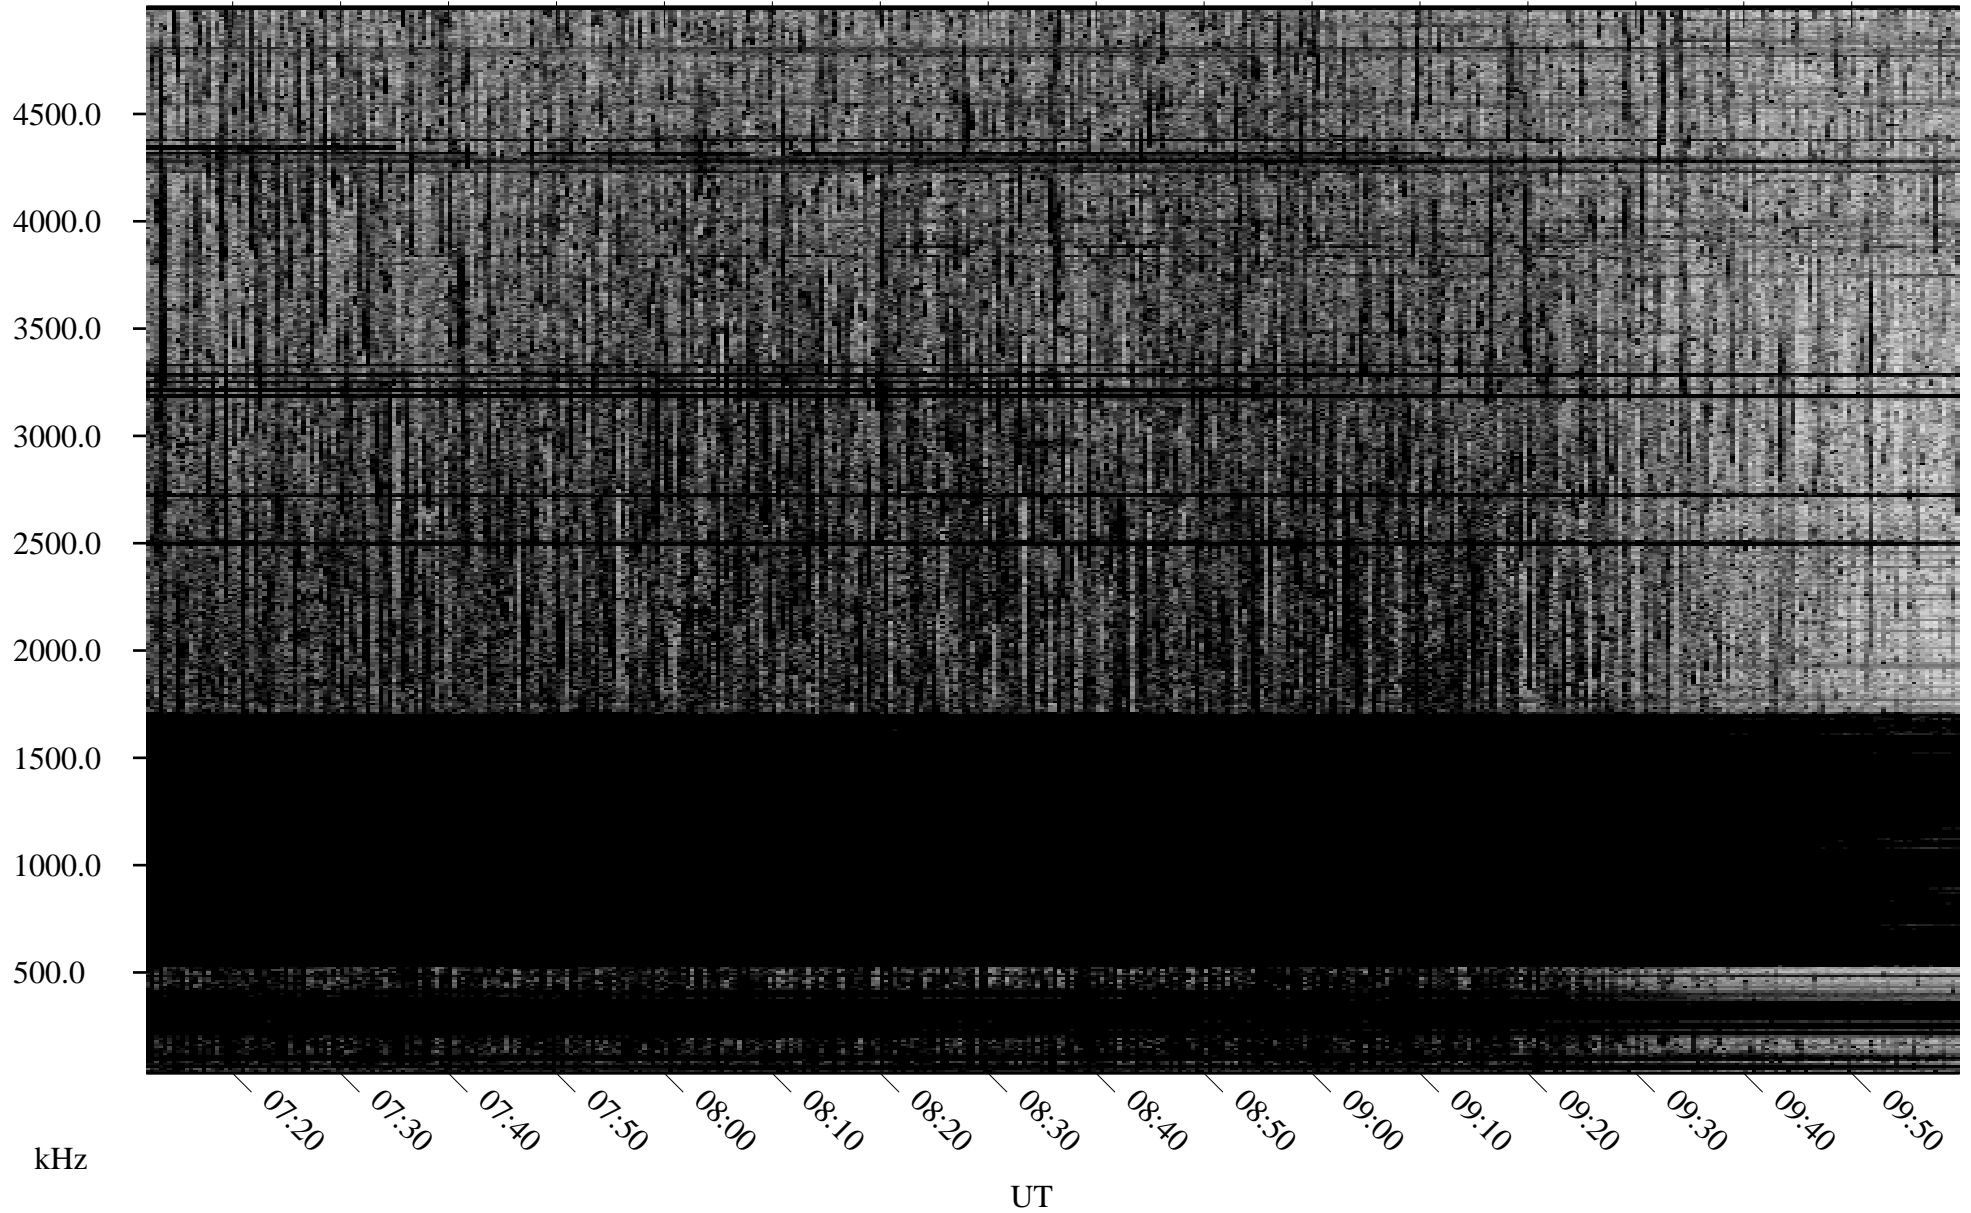

07/31/2008 Churchill, Manitoba

Linear Scale Black = 161 White = 15

ch08213l.r01SUm max_12

Page 1

07/31/2008 Churchill, Manitoba

Linear Scale Black = 161 White = 15

ch08213l.r01SUm max_12

Page 2

08/01/2008 Churchill, Manitoba

Linear Scale Black = 161 White = 15

ch08213l.r01SUm max_12

Page 3

08/01/2008 Churchill, Manitoba

Linear Scale Black = 161 White = 15

ch08213l.r01SUm max_12

Page 4

08/01/2008 Churchill, Manitoba

Linear Scale Black = 161 White = 15

ch08213l.r01SUm max_12

Page 5

08/01/2008 Churchill, Manitoba

Linear Scale Black = 161 White = 15

ch08213l.r01SUm max_12

Page 6

08/01/2008 Churchill, Manitoba

Linear Scale Black = 161 White = 15

ch08213l.r01SUm max_12

Page 7

08/01/2008 Churchill, Manitoba

Linear Scale Black = 161 White = 15

ch08213l.r01SUm max_12

Page 8