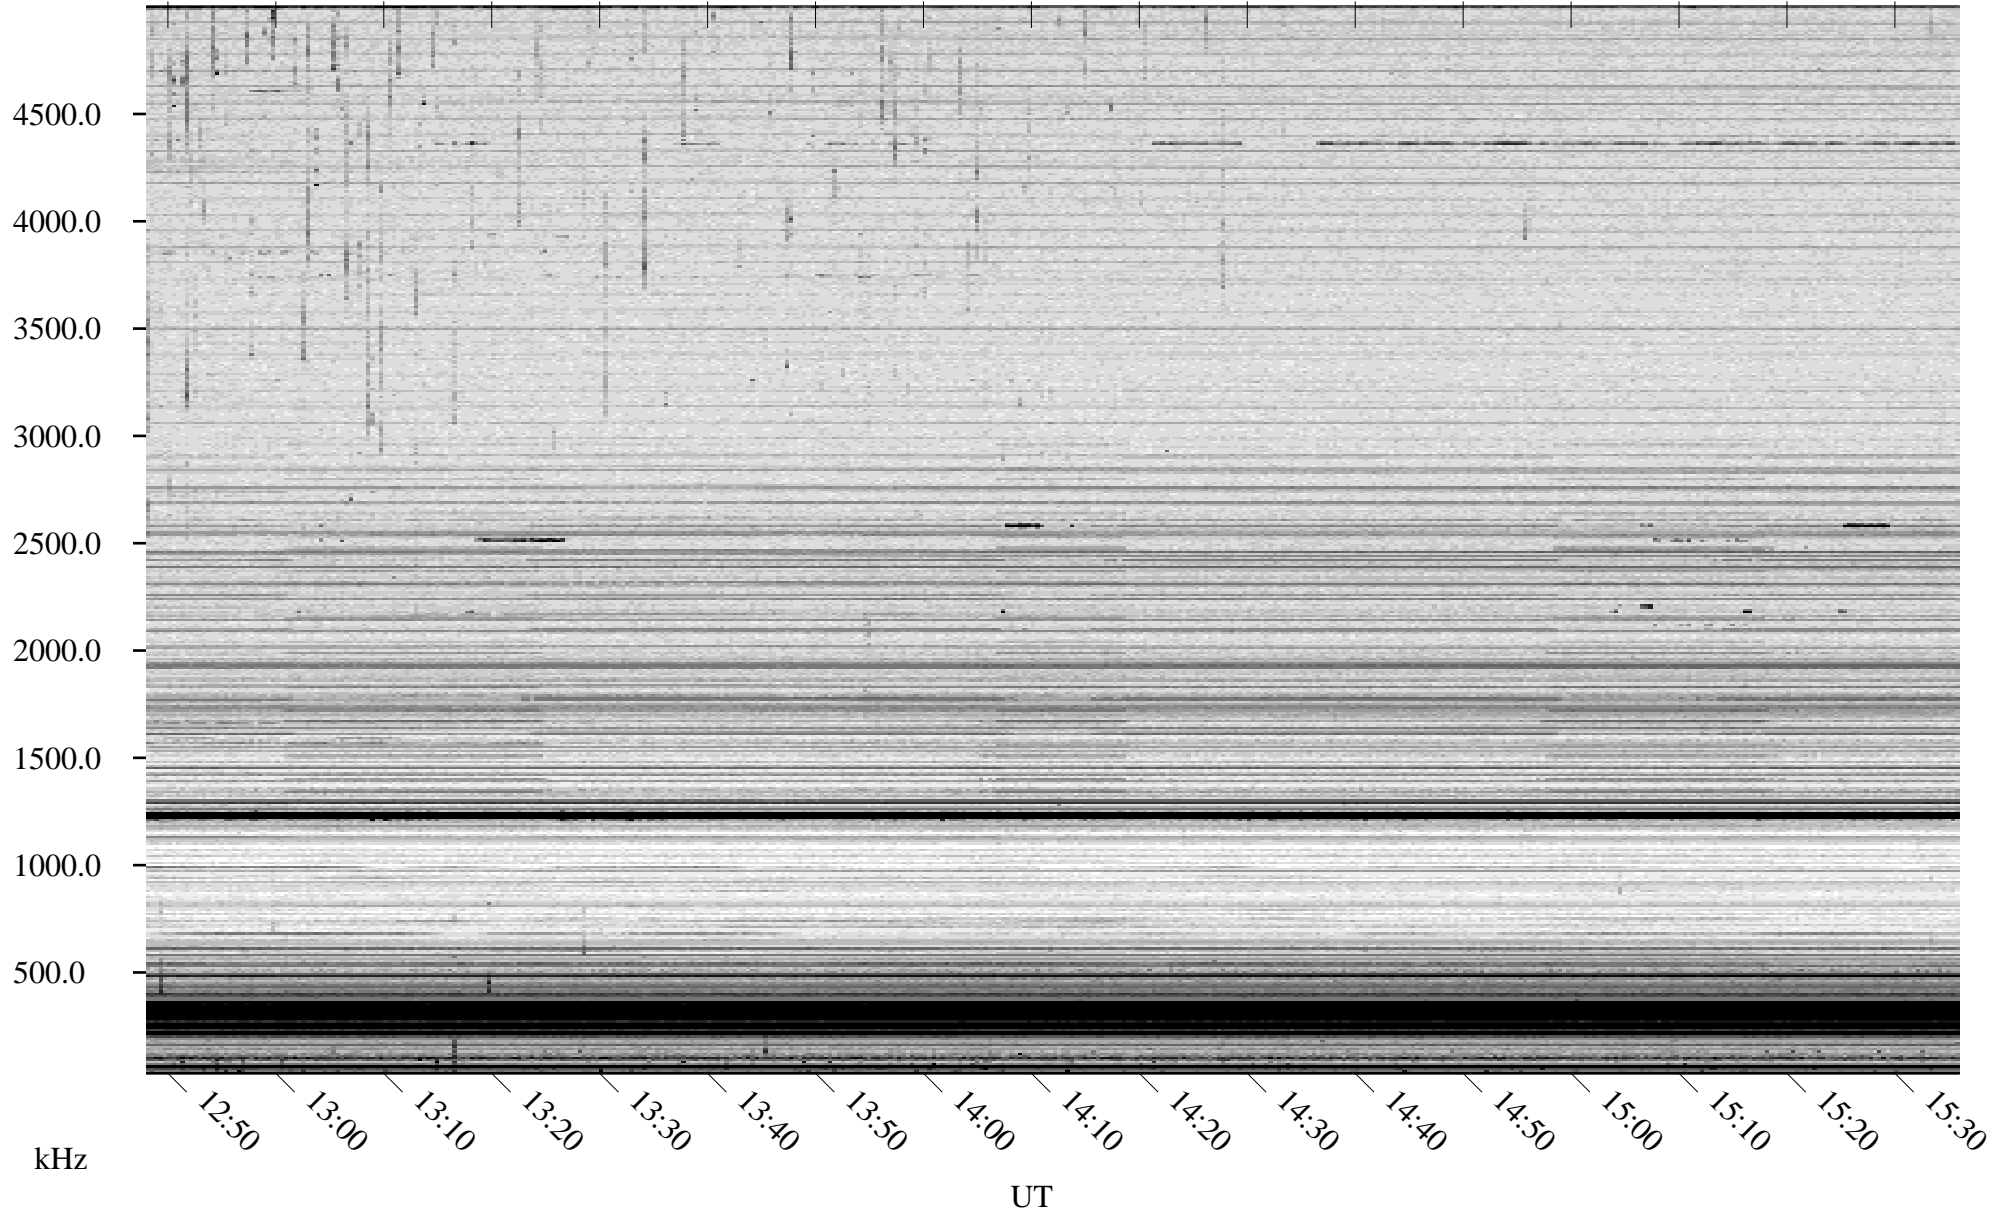

07/31/2008 Churchill, Manitoba

Linear Scale Black = 161 White = 15

ch08213l.r01SUm max_12

Page 1

07/31/2008 Churchill, Manitoba

Linear Scale Black = 161 White = 15

ch08213l.r01SUm max_12

Page 2

08/01/2008 Churchill, Manitoba

Linear Scale Black = 161 White = 15

ch08213l.r01SUm max_12

Page 3

08/01/2008 Churchill, Manitoba

Linear Scale Black = 161 White = 15

ch08213l.r01SUm max_12

Page 4

08/01/2008 Churchill, Manitoba

Linear Scale Black = 161 White = 15

ch08213l.r01SUm max_12

Page 5

08/01/2008 Churchill, Manitoba

Linear Scale Black = 161 White = 15

ch08213l.r01SUm max_12

Page 6

08/01/2008 Churchill, Manitoba

Linear Scale Black = 161 White = 15

ch08213l.r01SUm max_12

Page 7

08/01/2008 Churchill, Manitoba

Linear Scale Black = 161 White = 15

ch08213l.r01SUm max_12

Page 8