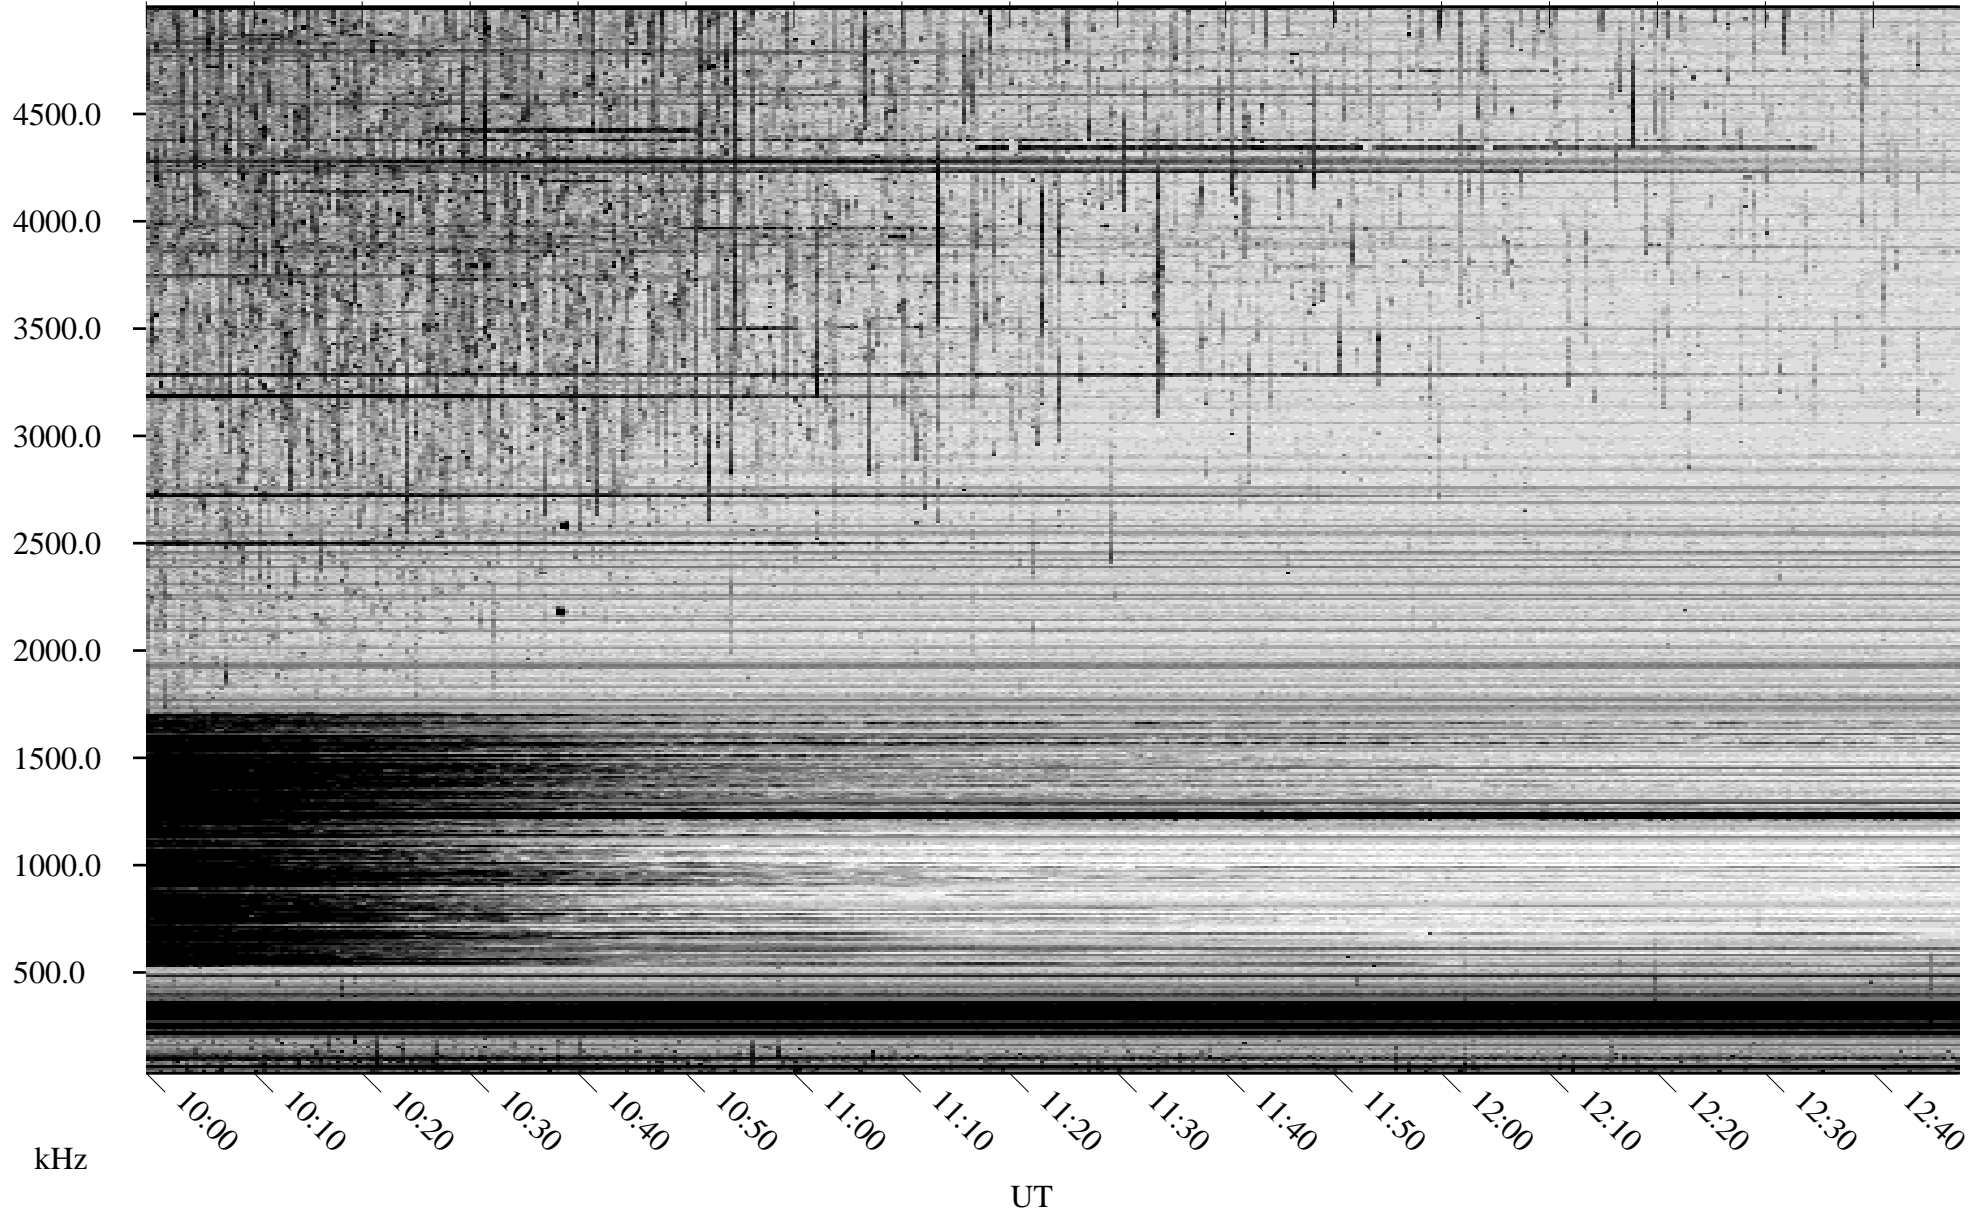

07/31/2008 Churchill, Manitoba

Linear Scale Black = 161 White = 15

ch08213l.r01SUm max_12

Page 1

07/31/2008 Churchill, Manitoba

Linear Scale Black = 161 White = 15

ch08213l.r01SUm max_12

Page 2

08/01/2008 Churchill, Manitoba

Linear Scale Black = 161 White = 15

ch08213l.r01SUm max_12

Page 3

08/01/2008 Churchill, Manitoba

Linear Scale Black = 161 White = 15

ch08213l.r01SUm max_12

Page 4

08/01/2008 Churchill, Manitoba

Linear Scale Black = 161 White = 15

ch08213l.r01SUm max_12

Page 5

08/01/2008 Churchill, Manitoba

Linear Scale Black = 161 White = 15

ch08213l.r01SUm max_12

Page 6

08/01/2008 Churchill, Manitoba

Linear Scale Black = 161 White = 15

ch08213l.r01SUm max_12

Page 7

08/01/2008 Churchill, Manitoba

Linear Scale Black = 161 White = 15

ch08213l.r01SUm max_12

Page 8