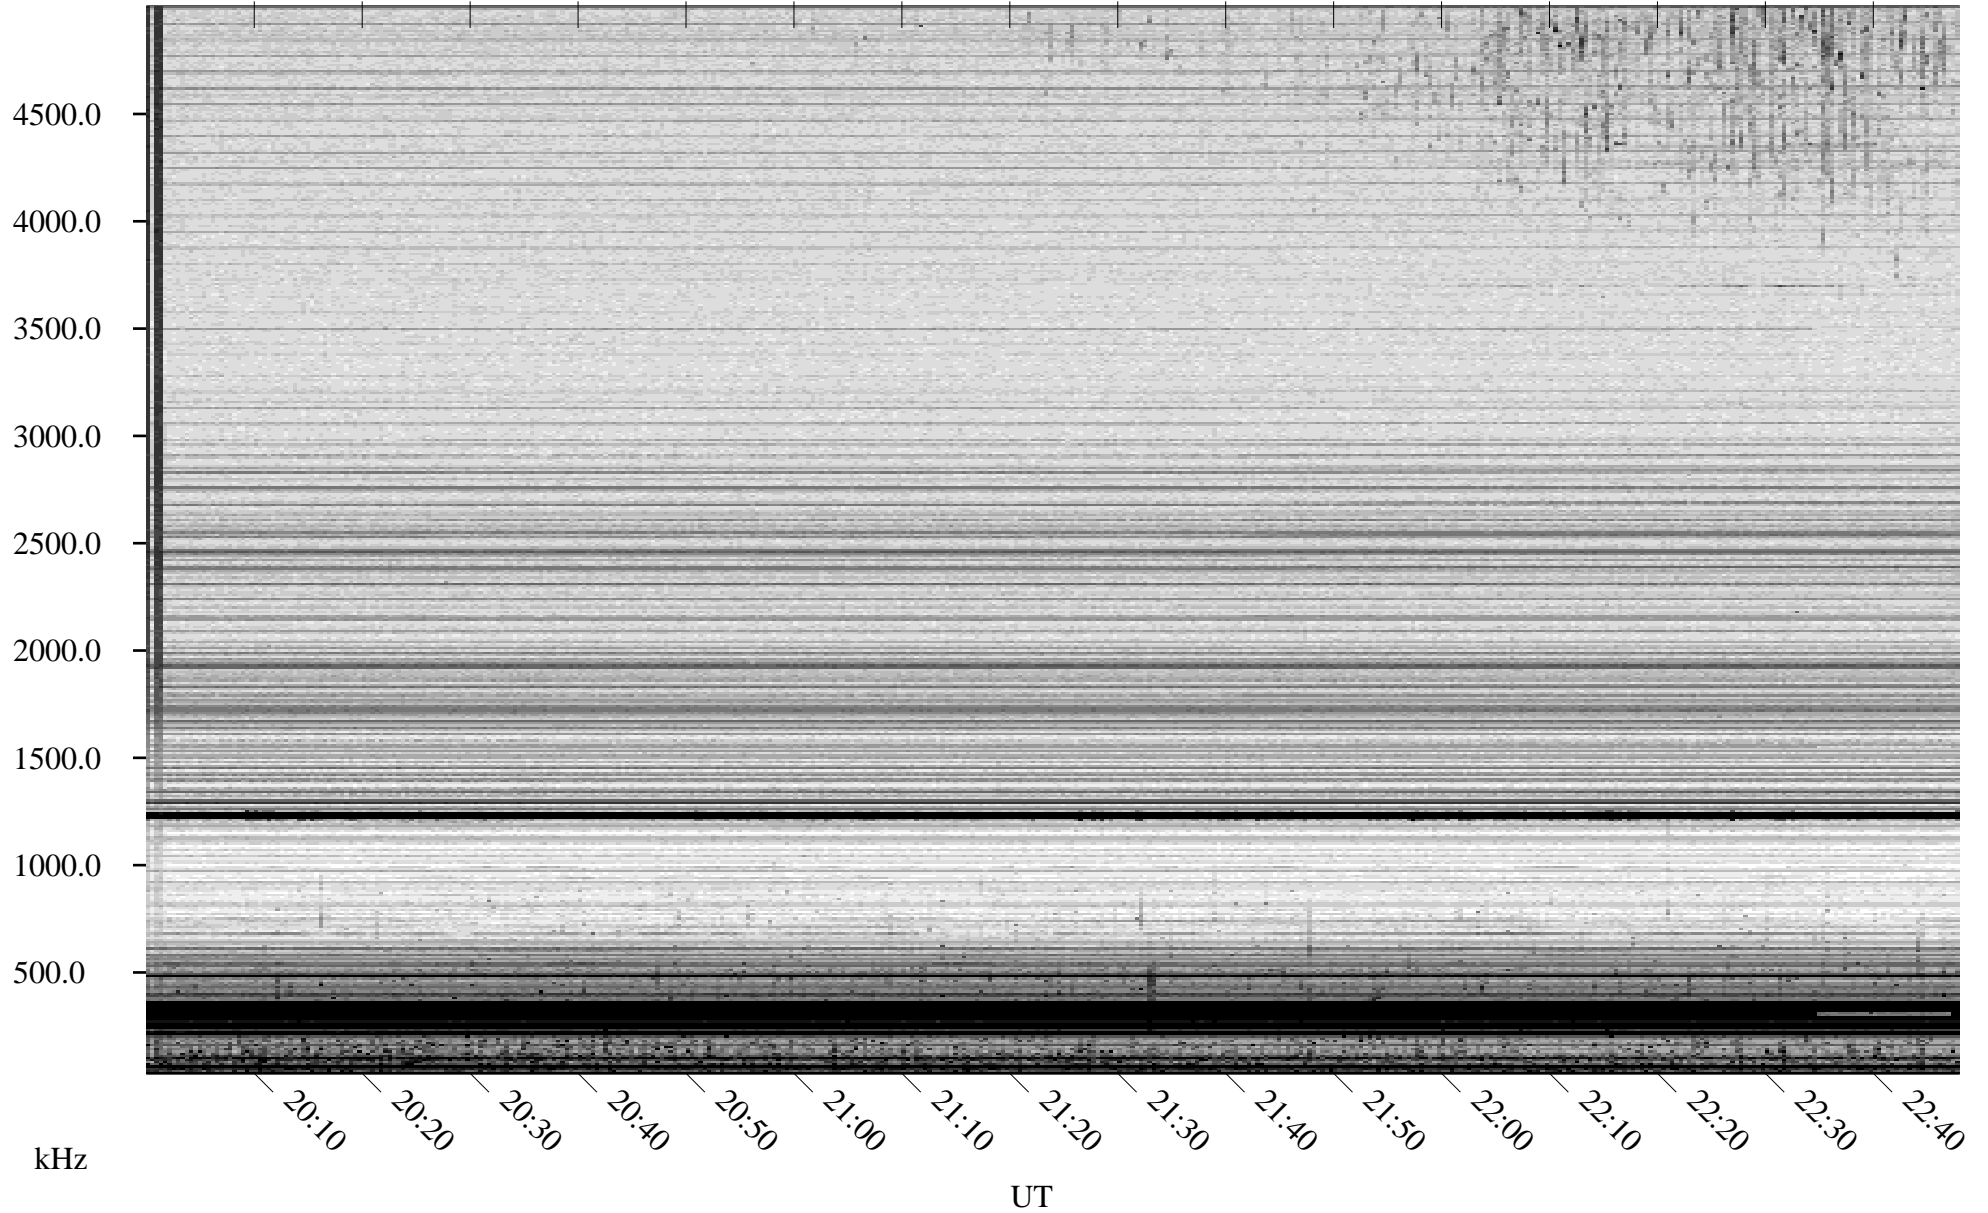

08/01/2008 Churchill, Manitoba

Linear Scale Black = 161 White = 15

ch08214l.r00SUm max_12

Page 1

08/01/2008 Churchill, Manitoba

Linear Scale Black = 161 White = 15

ch08214l.r00SUm max_12

Page 2

08/02/2008 Churchill, Manitoba

Linear Scale Black = 161 White = 15

ch08214l.r00SUm max_12

Page 3

08/02/2008 Churchill, Manitoba

Linear Scale Black = 161 White = 15

ch08214l.r00SUm max_12

Page 4

08/02/2008 Churchill, Manitoba

Linear Scale Black = 161 White = 15

ch08214l.r00SUm max_12

Page 5

08/02/2008 Churchill, Manitoba

Linear Scale Black = 161 White = 15

ch08214l.r00SUm max_12

Page 6

08/02/2008 Churchill, Manitoba

Linear Scale Black = 161 White = 15

ch08214l.r00SUm max_12

Page 7

08/02/2008 Churchill, Manitoba

Linear Scale Black = 161 White = 15

ch08214l.r00SUm max_12

Page 8