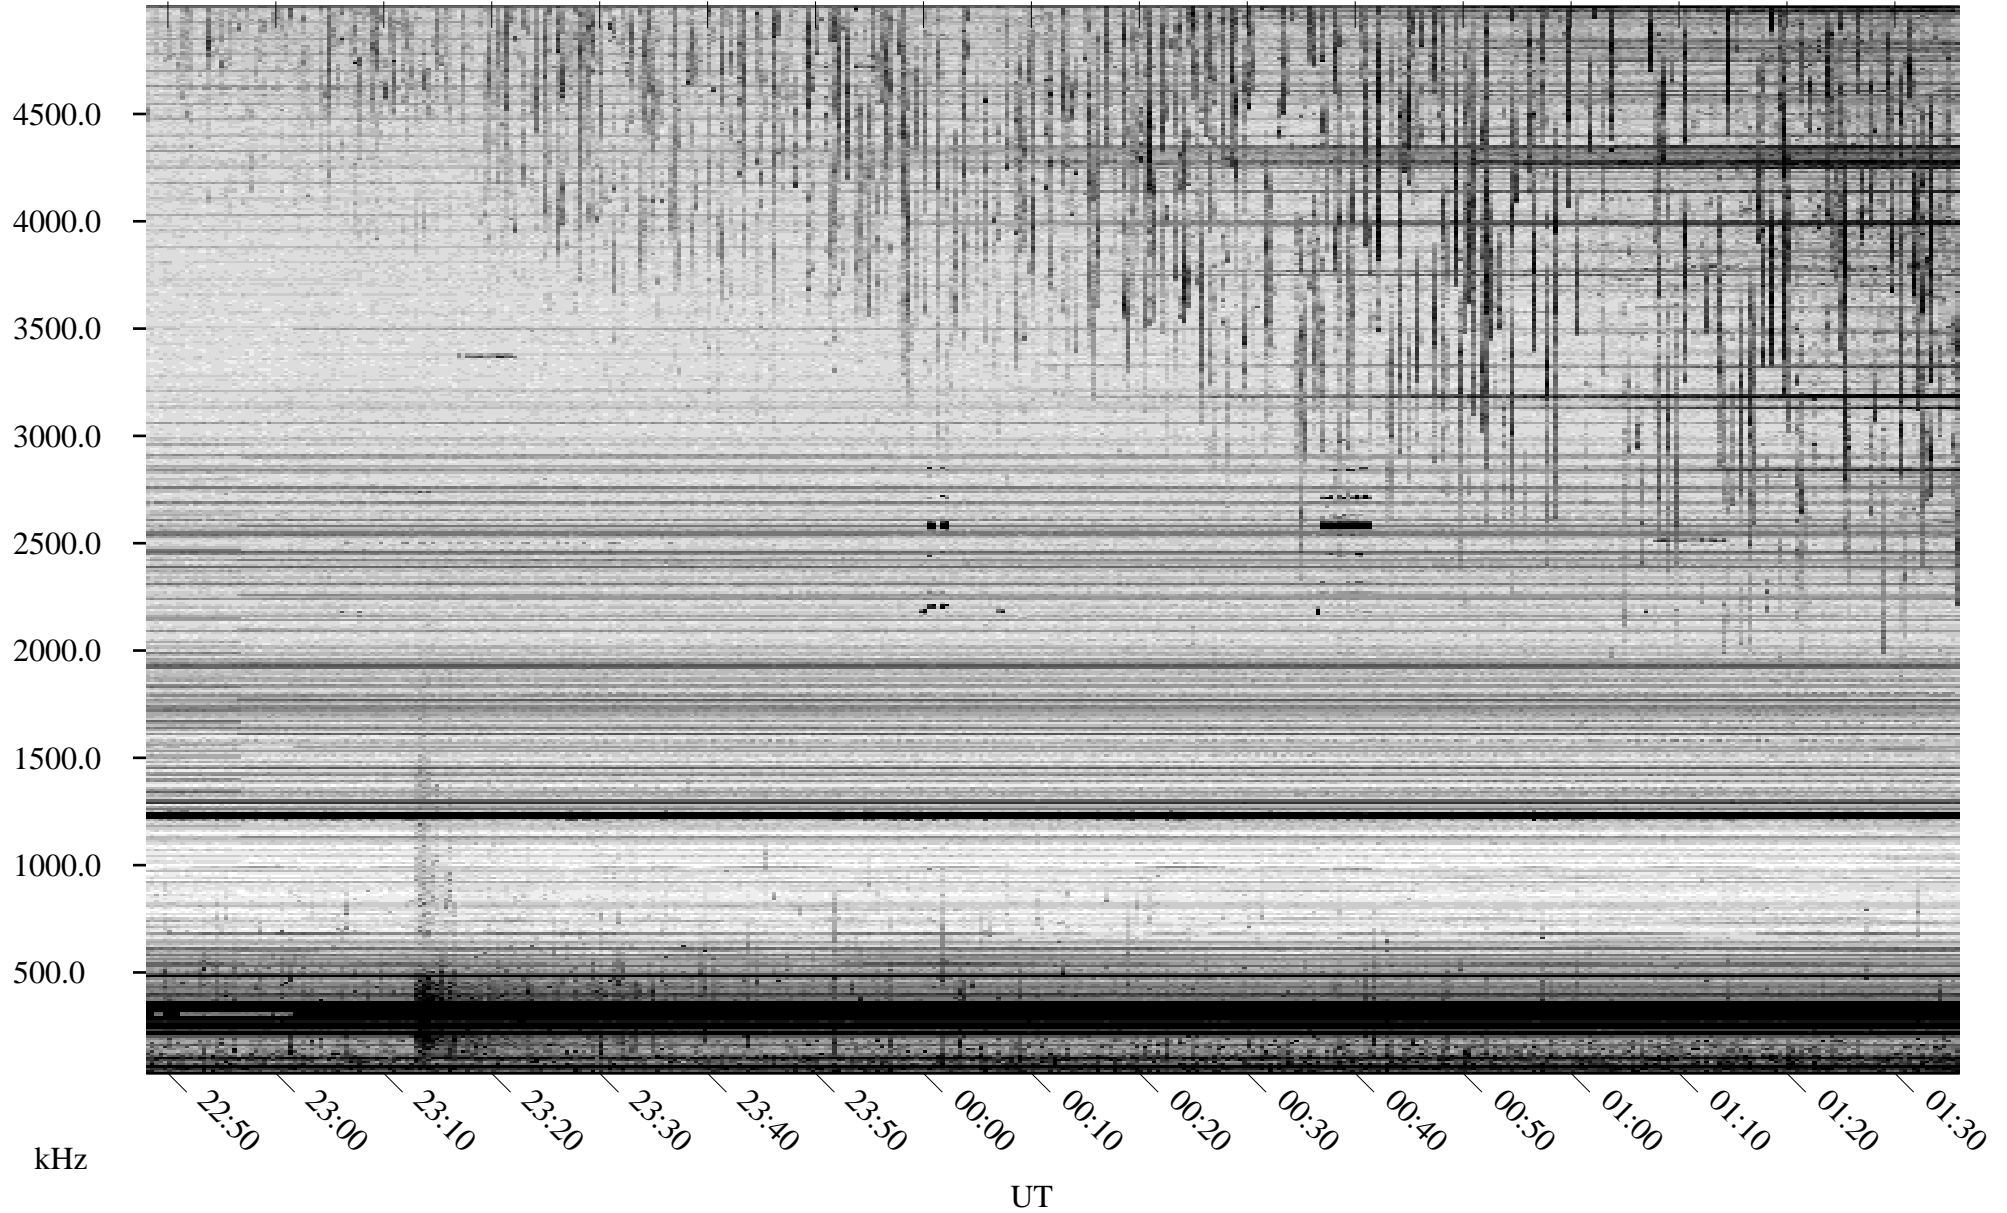

08/01/2008 Churchill, Manitoba

Linear Scale Black = 161 White = 15

ch08214l.r00SUm max_12

Page 1

08/01/2008 Churchill, Manitoba

Linear Scale Black = 161 White = 15

ch08214l.r00SUm max_12

Page 2

08/02/2008 Churchill, Manitoba

Linear Scale Black = 161 White = 15

ch08214l.r00SUm max_12

Page 3

08/02/2008 Churchill, Manitoba

Linear Scale Black = 161 White = 15

ch08214l.r00SUm max_12

Page 4

08/02/2008 Churchill, Manitoba

Linear Scale Black = 161 White = 15

ch08214l.r00SUm max_12

Page 5

08/02/2008 Churchill, Manitoba

Linear Scale Black = 161 White = 15

ch08214l.r00SUm max_12

Page 6

08/02/2008 Churchill, Manitoba

Linear Scale Black = 161 White = 15

ch08214l.r00SUm max_12

Page 7

08/02/2008 Churchill, Manitoba

Linear Scale Black = 161 White = 15

ch08214l.r00SUm max_12

Page 8