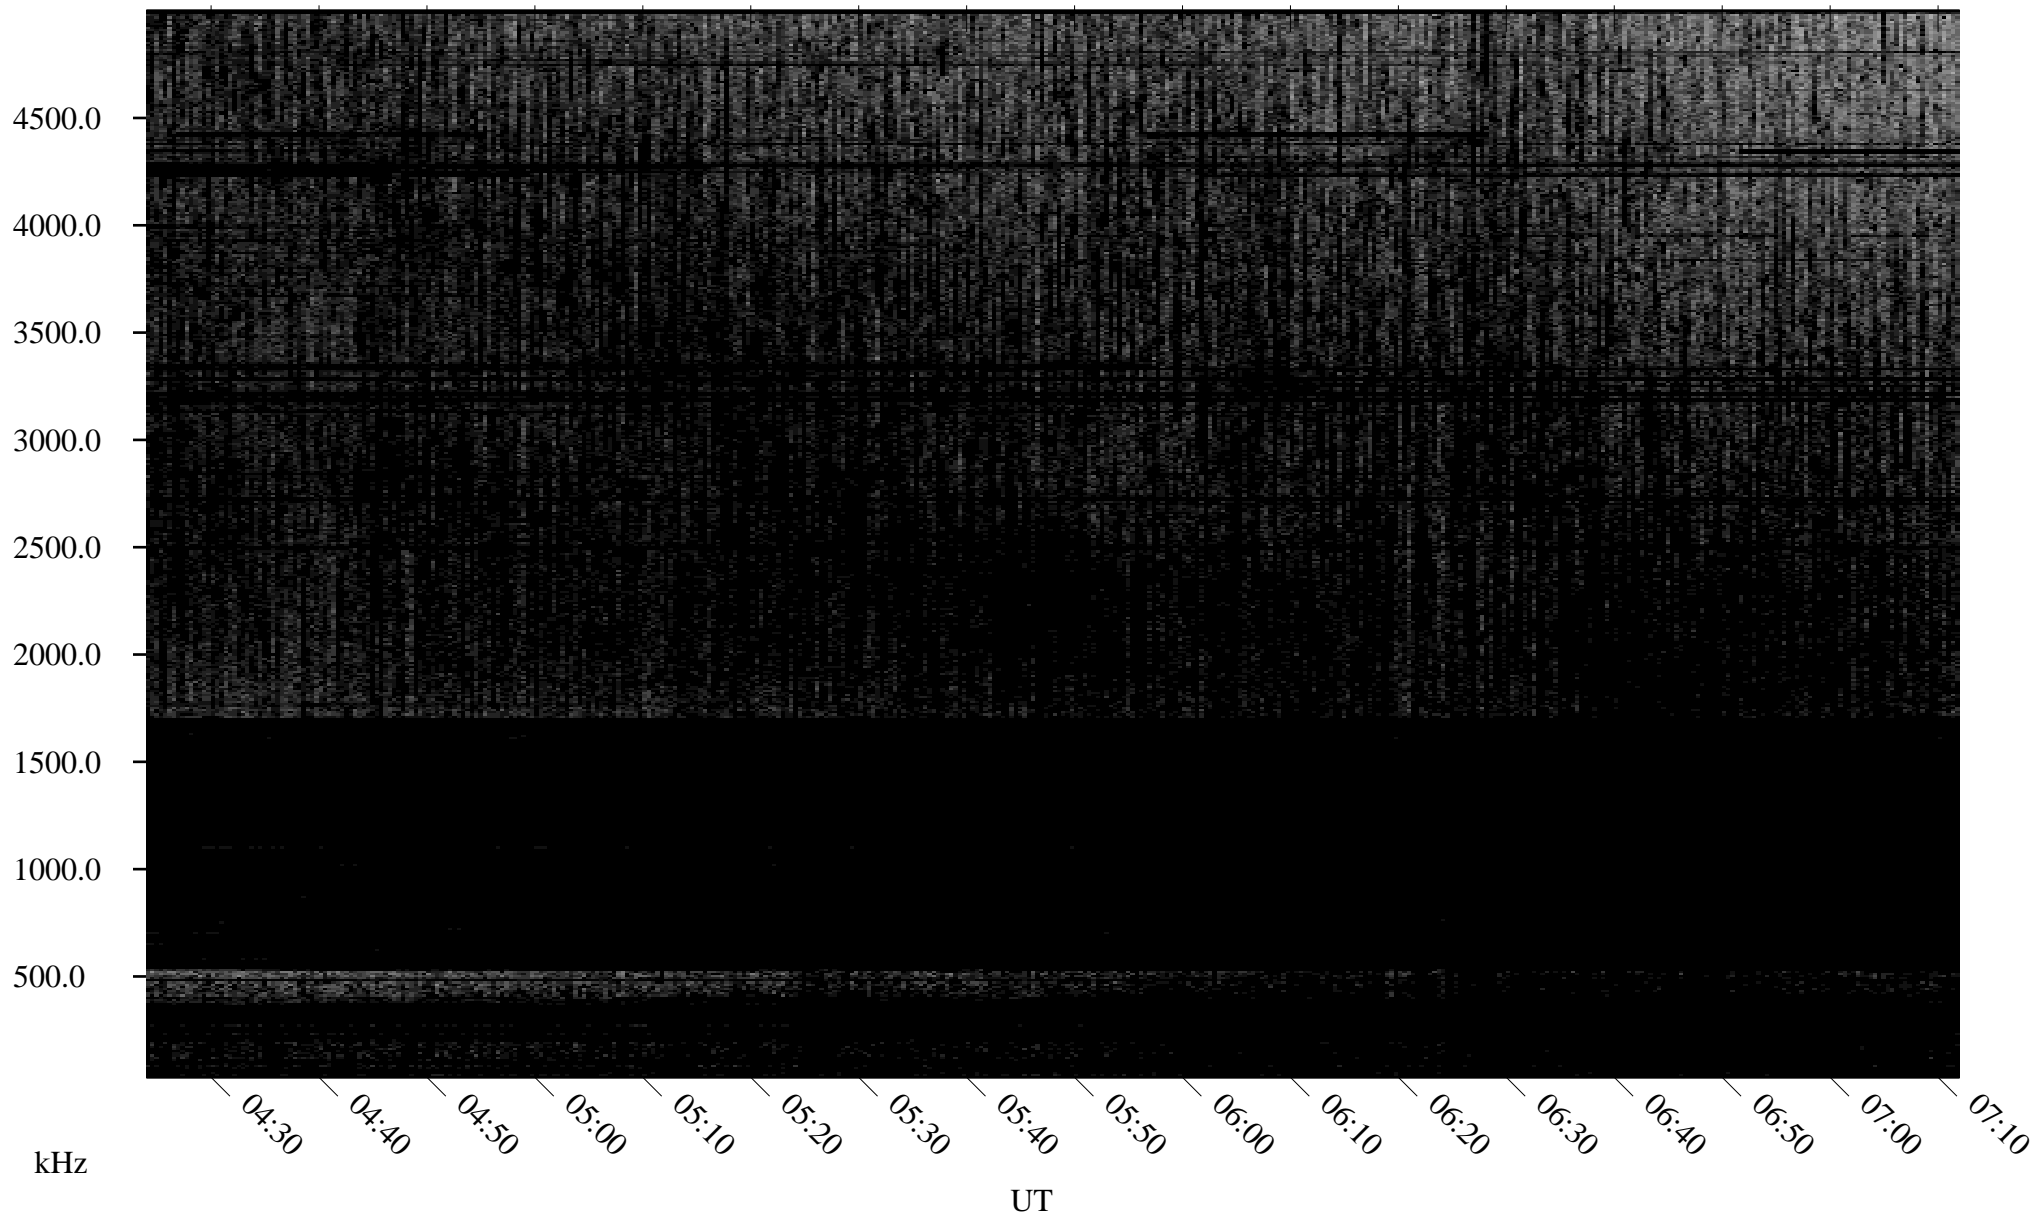

08/01/2008 Churchill, Manitoba

Linear Scale Black = 161 White = 15

ch08214l.r00SUm max_12

Page 1

08/01/2008 Churchill, Manitoba

Linear Scale Black = 161 White = 15

ch08214l.r00SUm max_12

Page 2

08/02/2008 Churchill, Manitoba

Linear Scale Black = 161 White = 15

ch08214l.r00SUm max_12

Page 3

08/02/2008 Churchill, Manitoba

Linear Scale Black = 161 White = 15

ch08214l.r00SUm max_12

Page 4

08/02/2008 Churchill, Manitoba

Linear Scale Black = 161 White = 15

ch08214l.r00SUm max_12

Page 5

08/02/2008 Churchill, Manitoba

Linear Scale Black = 161 White = 15

ch08214l.r00SUm max_12

Page 6

08/02/2008 Churchill, Manitoba

Linear Scale Black = 161 White = 15

ch08214l.r00SUm max_12

Page 7

08/02/2008 Churchill, Manitoba

Linear Scale Black = 161 White = 15

ch08214l.r00SUm max_12

Page 8