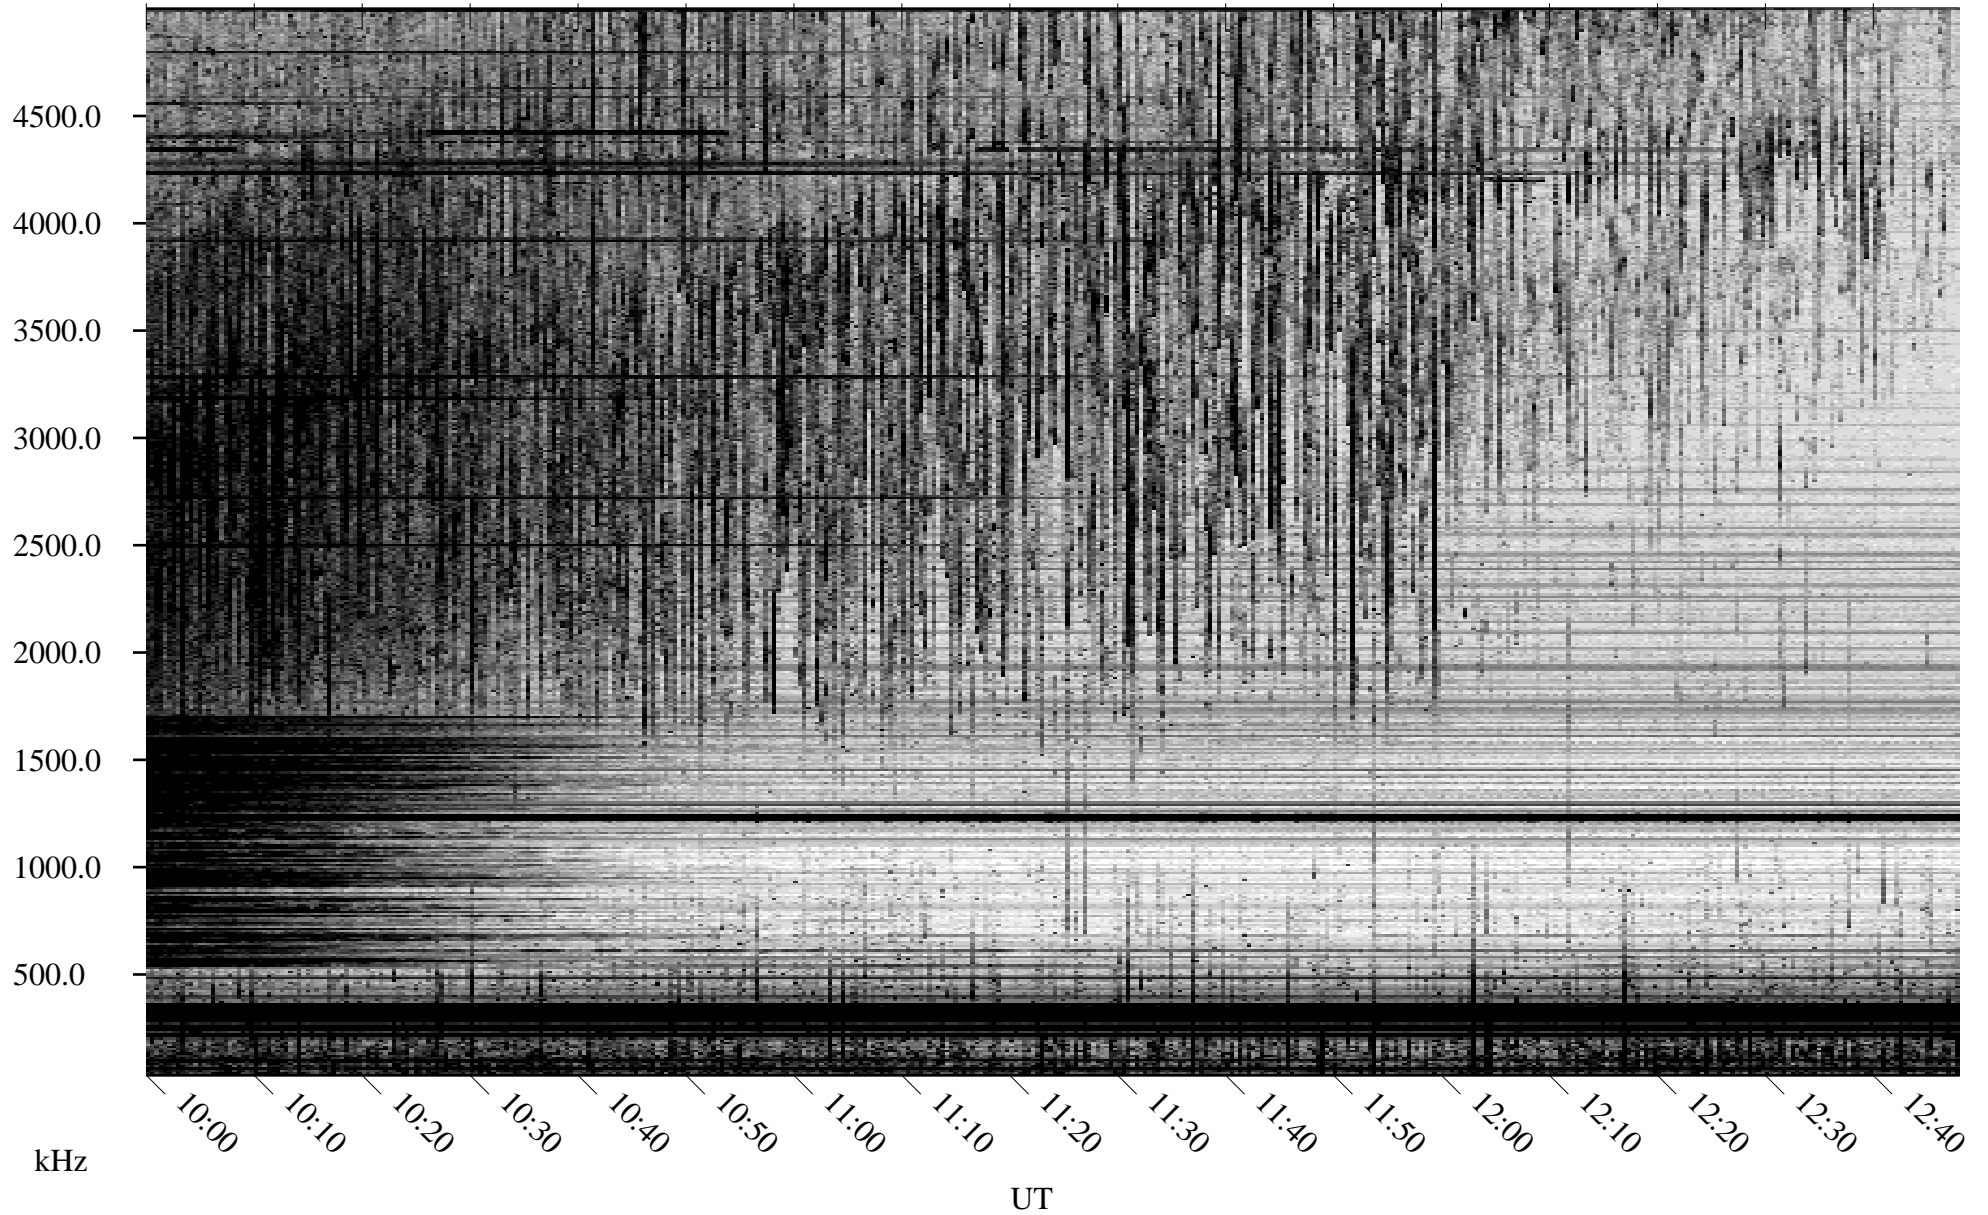

08/01/2008 Churchill, Manitoba

Linear Scale Black = 161 White = 15

ch08214l.r00SUm max_12

Page 1

08/01/2008 Churchill, Manitoba

Linear Scale Black = 161 White = 15

ch08214l.r00SUm max_12

Page 2

08/02/2008 Churchill, Manitoba

Linear Scale Black = 161 White = 15

ch08214l.r00SUm max_12

Page 3

08/02/2008 Churchill, Manitoba

Linear Scale Black = 161 White = 15

ch08214l.r00SUm max_12

Page 4

08/02/2008 Churchill, Manitoba

Linear Scale Black = 161 White = 15

ch08214l.r00SUm max_12

Page 5

08/02/2008 Churchill, Manitoba

Linear Scale Black = 161 White = 15

ch08214l.r00SUm max_12

Page 6

08/02/2008 Churchill, Manitoba

Linear Scale Black = 161 White = 15

ch08214l.r00SUm max_12

Page 7

08/02/2008 Churchill, Manitoba

Linear Scale Black = 161 White = 15

ch08214l.r00SUm max_12

Page 8