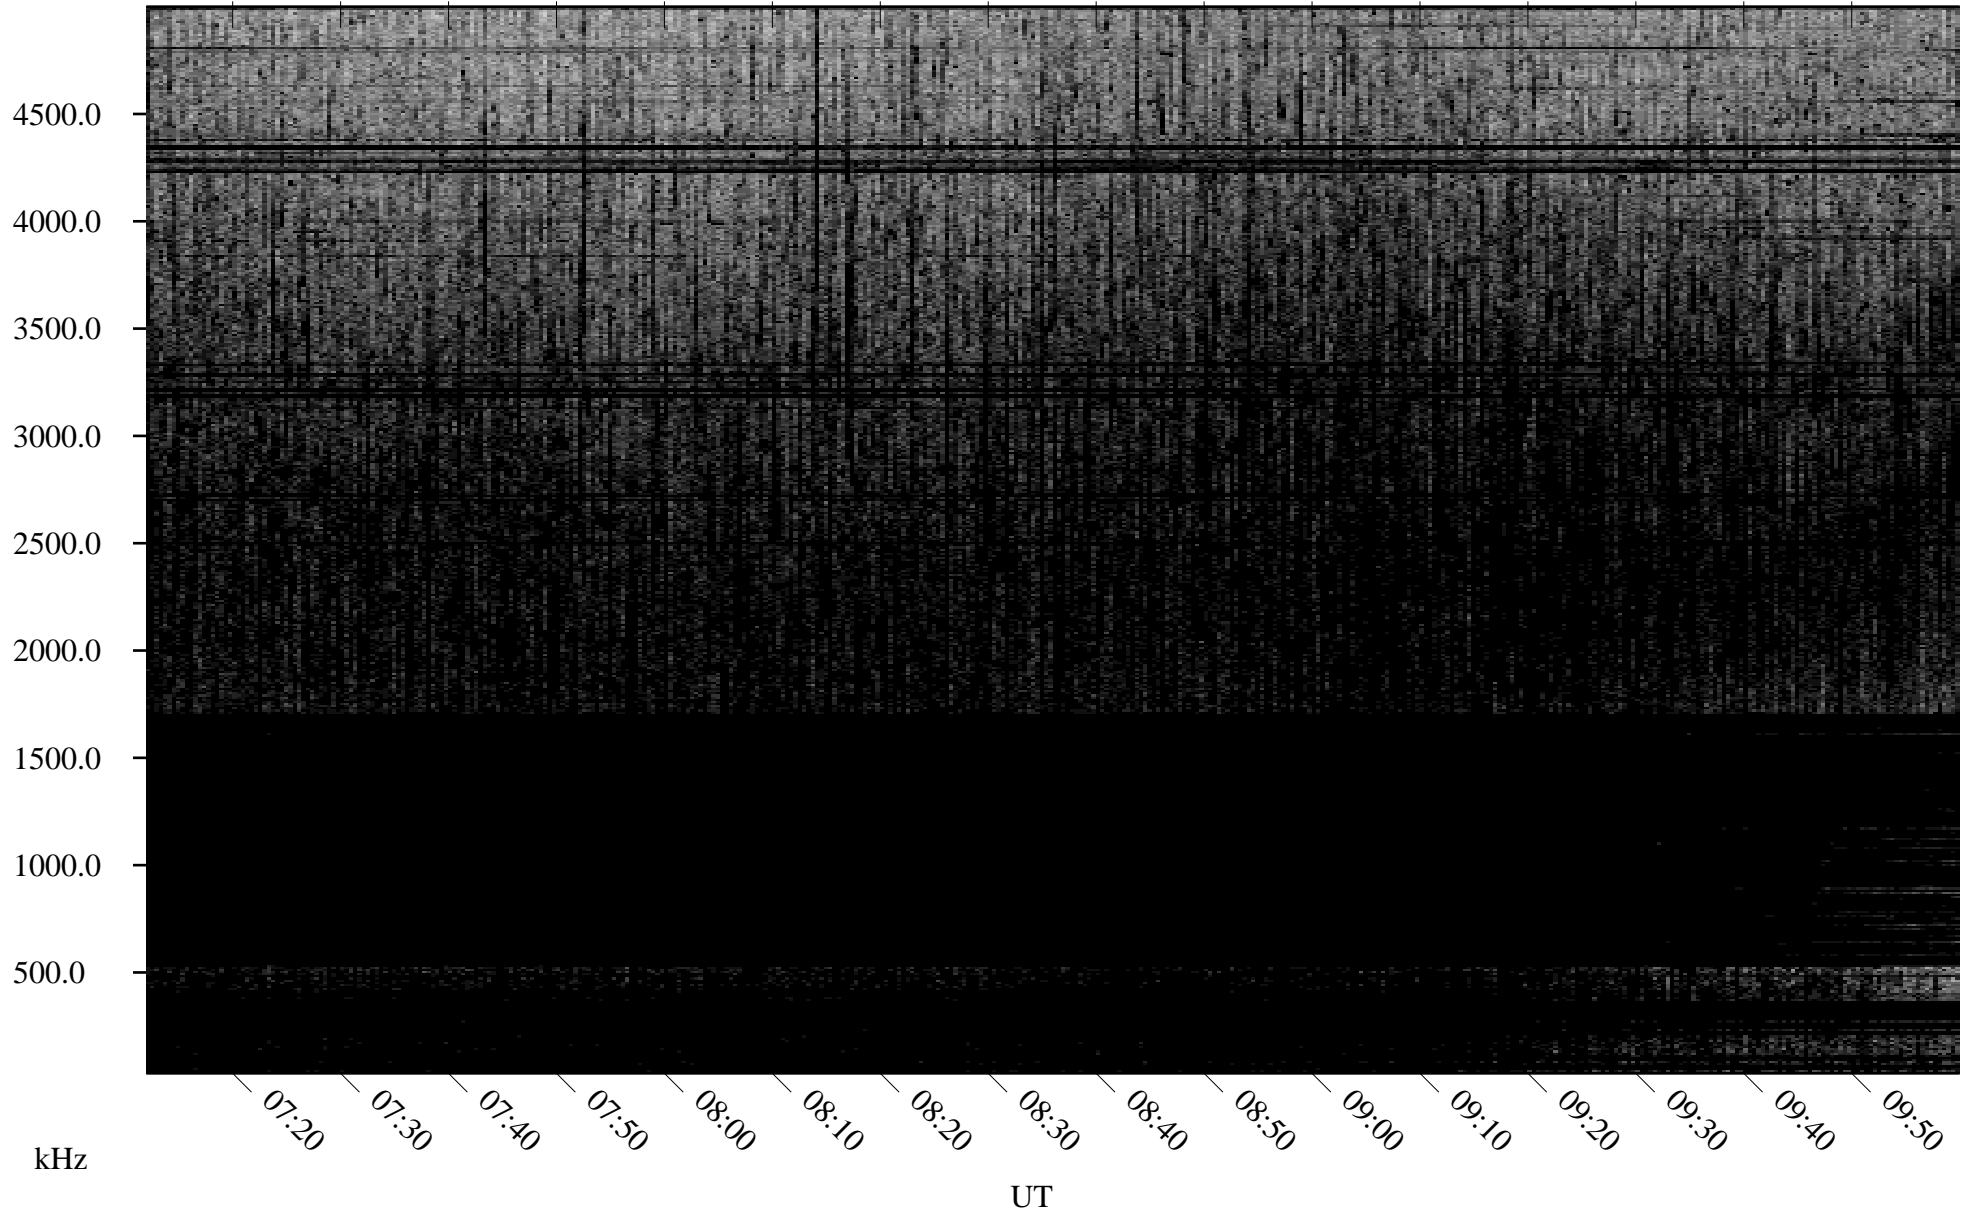

08/01/2008 Churchill, Manitoba

Linear Scale Black = 161 White = 15

ch08214l.r00SUm max_12

Page 1

08/01/2008 Churchill, Manitoba

Linear Scale Black = 161 White = 15

ch08214l.r00SUm max_12

Page 2

08/02/2008 Churchill, Manitoba

Linear Scale Black = 161 White = 15

ch08214l.r00SUm max_12

Page 3

08/02/2008 Churchill, Manitoba

Linear Scale Black = 161 White = 15

ch08214l.r00SUm max_12

Page 4

08/02/2008 Churchill, Manitoba

Linear Scale Black = 161 White = 15

ch08214l.r00SUm max_12

Page 5

08/02/2008 Churchill, Manitoba

Linear Scale Black = 161 White = 15

ch08214l.r00SUm max_12

Page 6

08/02/2008 Churchill, Manitoba

Linear Scale Black = 161 White = 15

ch08214l.r00SUm max_12

Page 7

08/02/2008 Churchill, Manitoba

Linear Scale Black = 161 White = 15

ch08214l.r00SUm max_12

Page 8