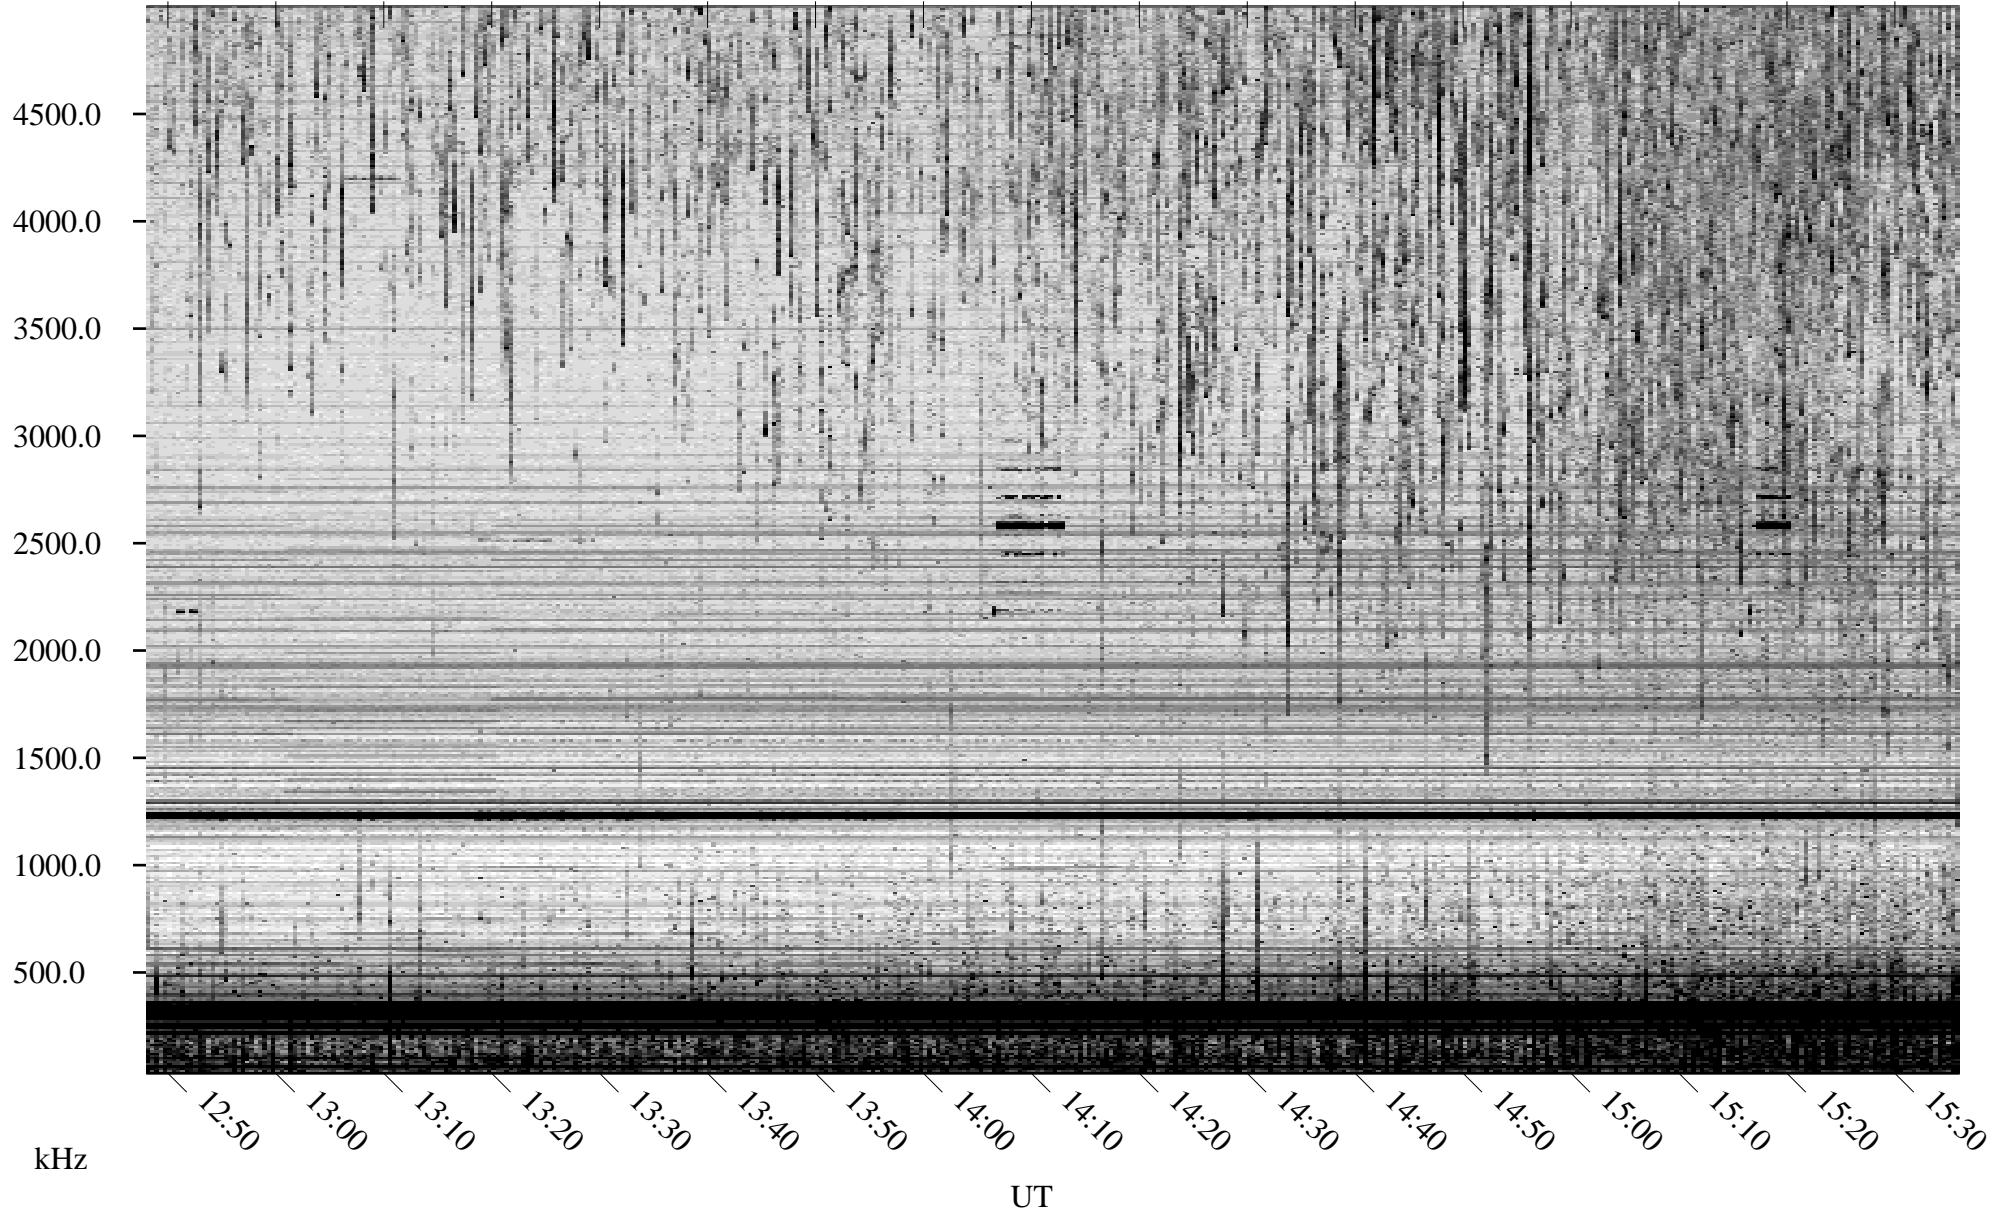

08/01/2008 Churchill, Manitoba

Linear Scale Black = 161 White = 15

ch08214l.r00SUm max_12

Page 1

08/01/2008 Churchill, Manitoba

Linear Scale Black = 161 White = 15

ch08214l.r00SUm max_12

Page 2

08/02/2008 Churchill, Manitoba

Linear Scale Black = 161 White = 15

ch08214l.r00SUm max_12

Page 3

08/02/2008 Churchill, Manitoba

Linear Scale Black = 161 White = 15

ch08214l.r00SUm max_12

Page 4

08/02/2008 Churchill, Manitoba

Linear Scale Black = 161 White = 15

ch08214l.r00SUm max_12

Page 5

08/02/2008 Churchill, Manitoba

Linear Scale Black = 161 White = 15

ch08214l.r00SUm max_12

Page 6

08/02/2008 Churchill, Manitoba

Linear Scale Black = 161 White = 15

ch08214l.r00SUm max_12

Page 7

08/02/2008 Churchill, Manitoba

Linear Scale Black = 161 White = 15

ch08214l.r00SUm max_12

Page 8