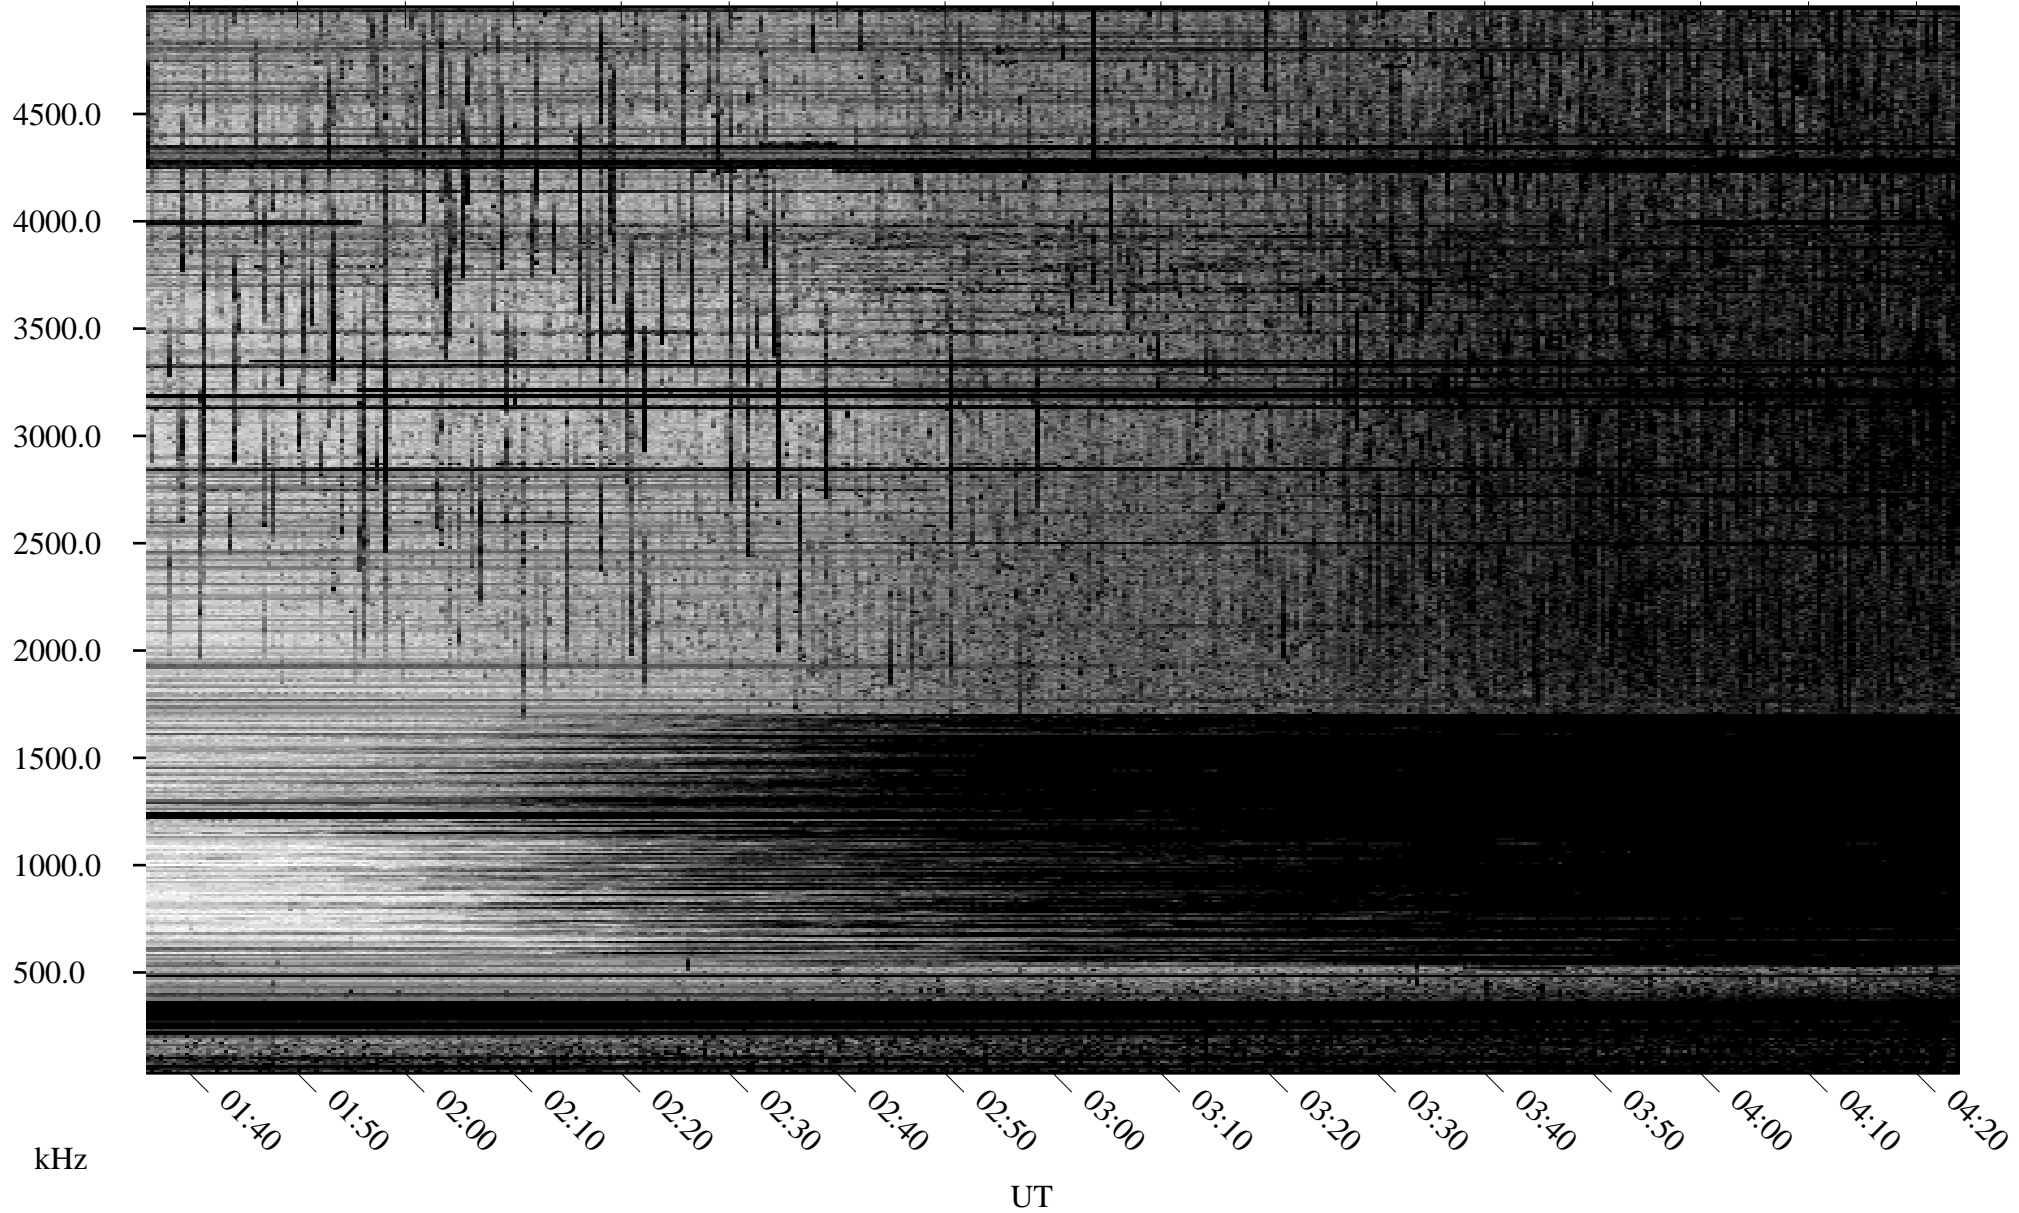

08/01/2008 Churchill, Manitoba

Linear Scale Black = 161 White = 15

ch08214l.r00SUm max_12

Page 1

08/01/2008 Churchill, Manitoba

Linear Scale Black = 161 White = 15

ch08214l.r00SUm max_12

Page 2

08/02/2008 Churchill, Manitoba

Linear Scale Black = 161 White = 15

ch08214l.r00SUm max_12

Page 3

08/02/2008 Churchill, Manitoba

Linear Scale Black = 161 White = 15

ch08214l.r00SUm max_12

Page 4

08/02/2008 Churchill, Manitoba

Linear Scale Black = 161 White = 15

ch08214l.r00SUm max_12

Page 5

08/02/2008 Churchill, Manitoba

Linear Scale Black = 161 White = 15

ch08214l.r00SUm max_12

Page 6

08/02/2008 Churchill, Manitoba

Linear Scale Black = 161 White = 15

ch08214l.r00SUm max_12

Page 7

08/02/2008 Churchill, Manitoba

Linear Scale Black = 161 White = 15

ch08214l.r00SUm max_12

Page 8