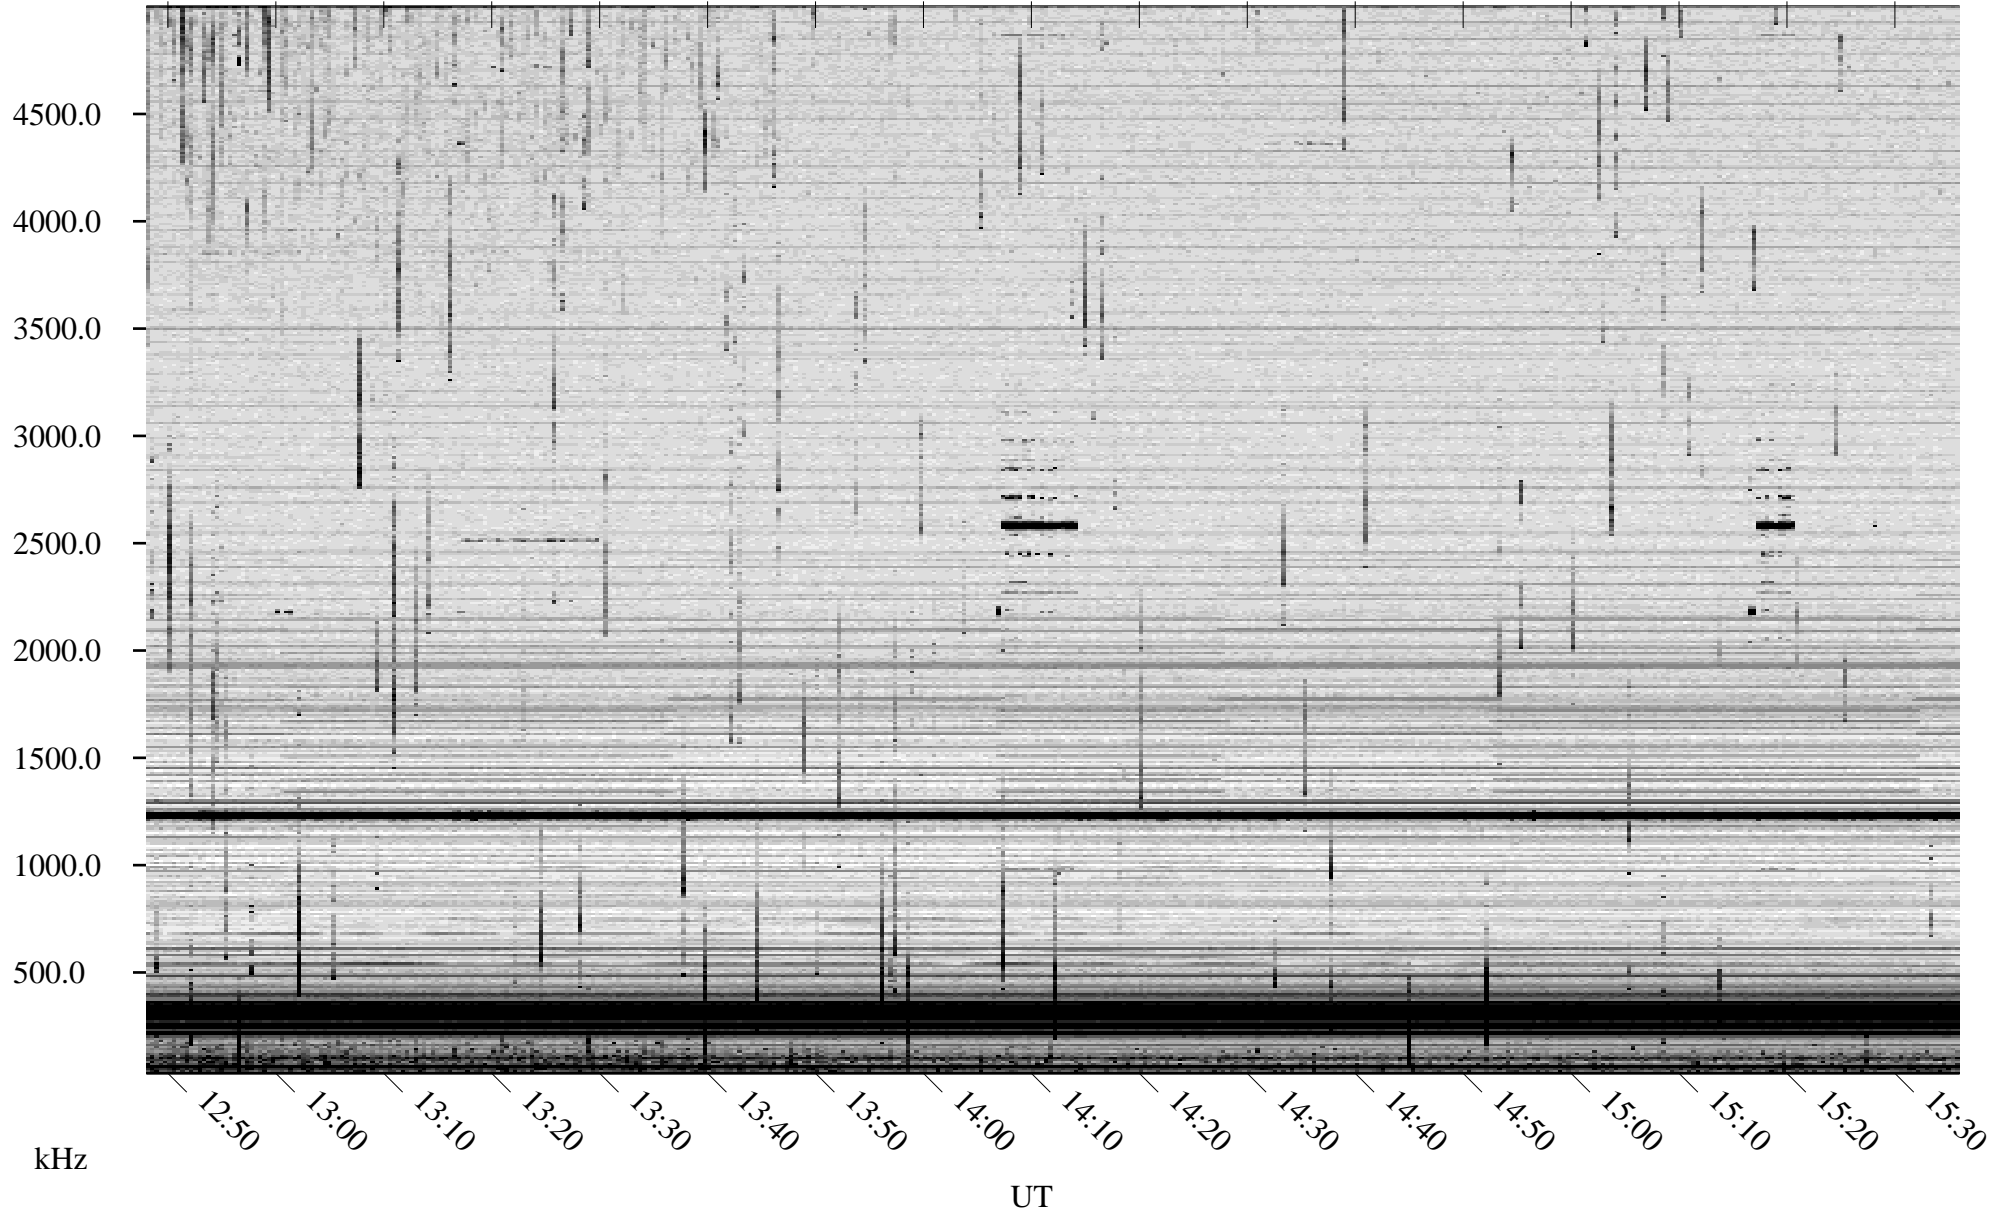

08/02/2008 Churchill, Manitoba

Linear Scale Black = 161 White = 15

ch08215l.r00SUm max_12

Page 1

08/02/2008 Churchill, Manitoba

Linear Scale Black = 161 White = 15

ch082151.r00SUm max_12

Page 2

08/03/2008 Churchill, Manitoba

Linear Scale Black = 161 White = 15

ch08215l.r00SUm max_12

Page 3

08/03/2008 Churchill, Manitoba

Linear Scale Black = 161 White = 15

ch082151.r00SUm max_12

Page 4

08/03/2008 Churchill, Manitoba

Linear Scale Black = 161 White = 15

ch082151.r00SUm max_12

Page 5

08/03/2008 Churchill, Manitoba

Linear Scale Black = 161 White = 15

ch082151.r00SUm max_12

Page 6

08/03/2008 Churchill, Manitoba

Linear Scale Black = 161 White = 15

ch08215l.r00SUm max_12

Page 7

08/03/2008 Churchill, Manitoba

Linear Scale Black = 161 White = 15

ch082151.r00SUm max_12

Page 8