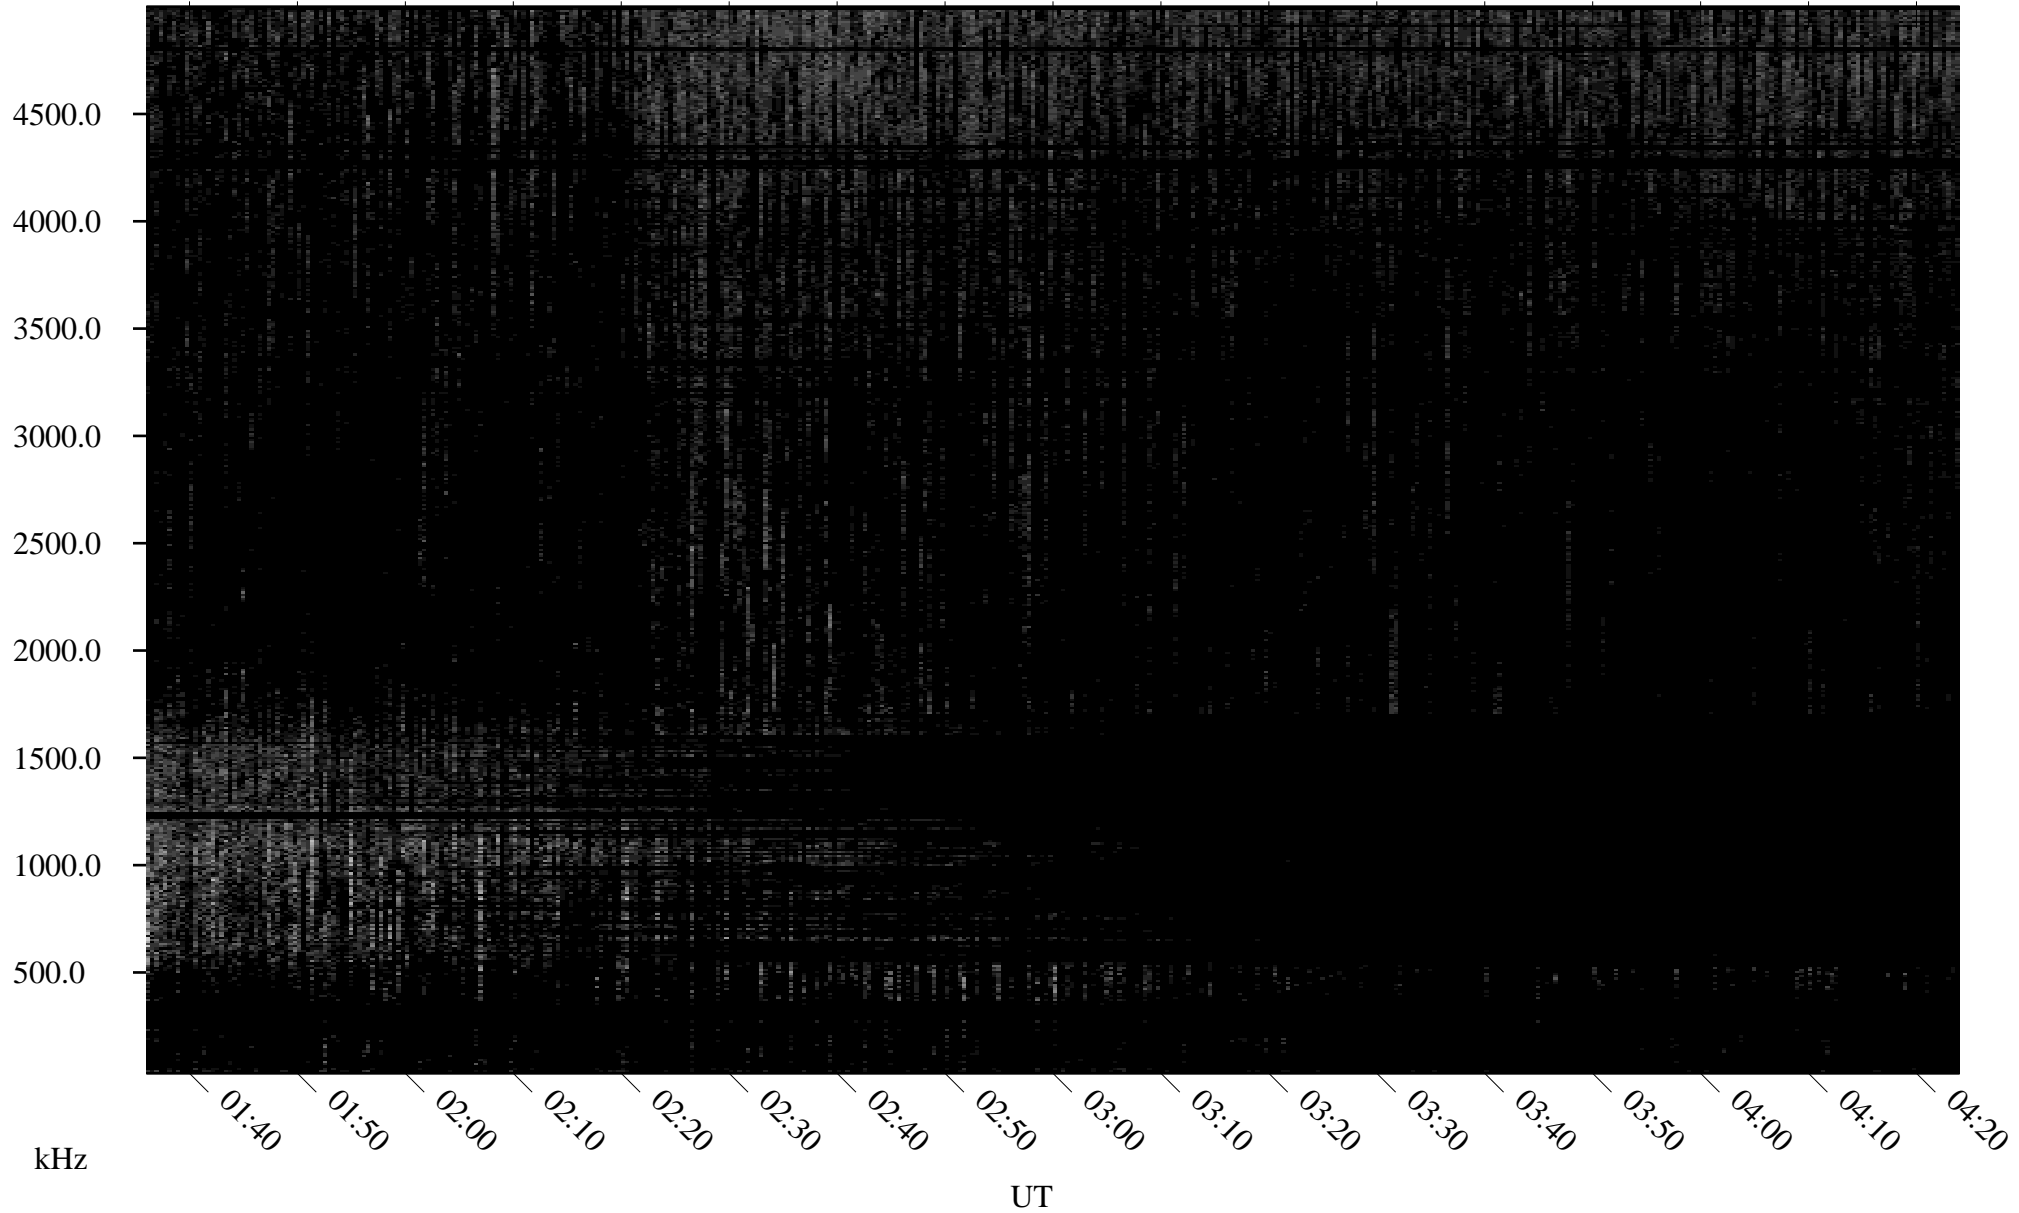

08/02/2008 Churchill, Manitoba

Linear Scale Black = 161 White = 15

ch08215l.r00SUm max_12

Page 1

08/02/2008 Churchill, Manitoba

Linear Scale Black = 161 White = 15

ch082151.r00SUm max_12

Page 2

08/03/2008 Churchill, Manitoba

Linear Scale Black = 161 White = 15

ch08215l.r00SUm max_12

Page 3

08/03/2008 Churchill, Manitoba

Linear Scale Black = 161 White = 15

ch082151.r00SUm max_12

Page 4

08/03/2008 Churchill, Manitoba

Linear Scale Black = 161 White = 15

ch082151.r00SUm max_12

Page 5

08/03/2008 Churchill, Manitoba

Linear Scale Black = 161 White = 15

ch082151.r00SUm max_12

Page 6

08/03/2008 Churchill, Manitoba

Linear Scale Black = 161 White = 15

ch08215l.r00SUm max_12

Page 7

08/03/2008 Churchill, Manitoba

Linear Scale Black = 161 White = 15

ch082151.r00SUm max_12

Page 8