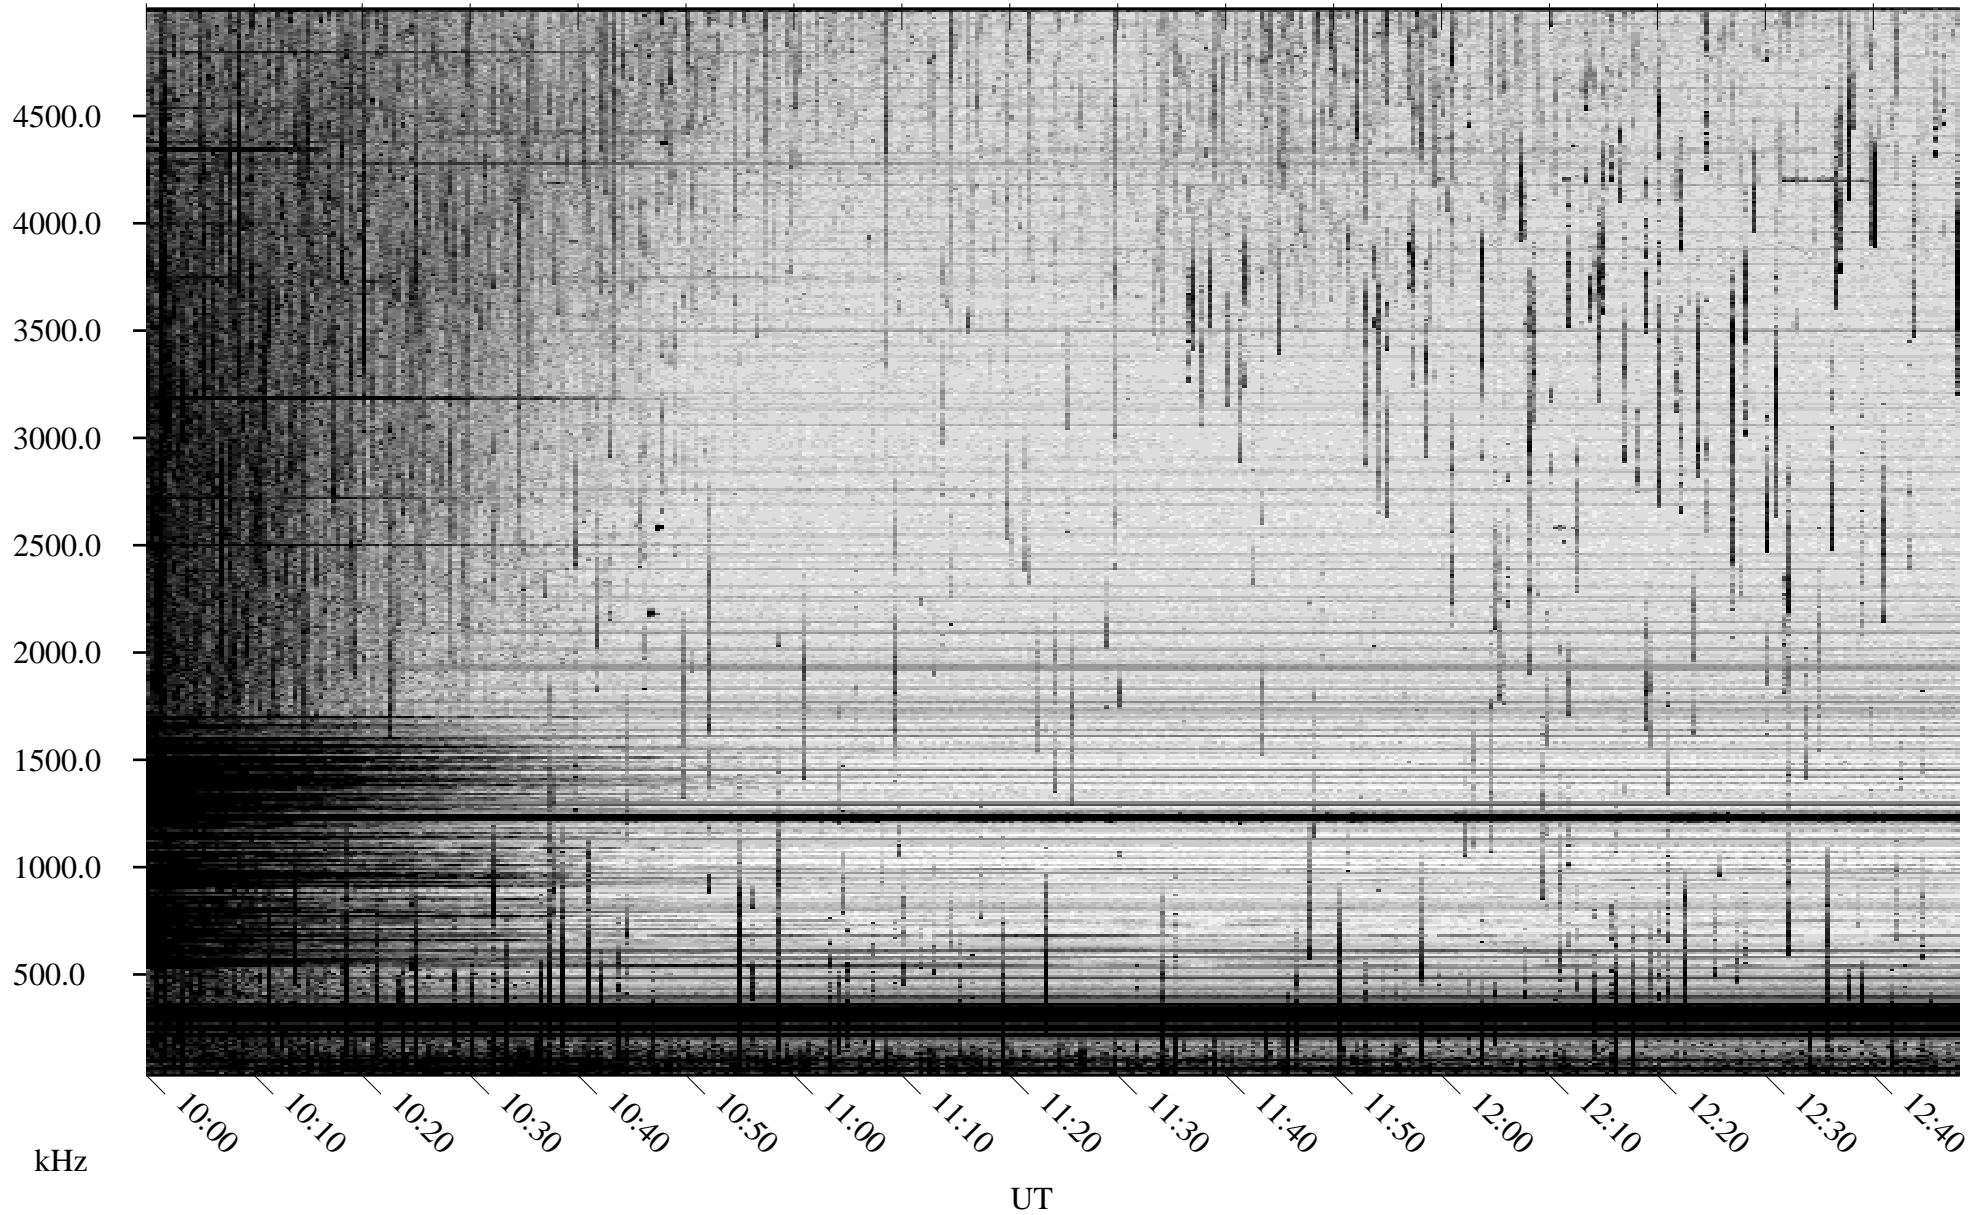

08/02/2008 Churchill, Manitoba

Linear Scale Black = 161 White = 15

ch08215l.r00SUm max_12

Page 1

08/02/2008 Churchill, Manitoba

Linear Scale Black = 161 White = 15

ch082151.r00SUm max_12

Page 2

08/03/2008 Churchill, Manitoba

Linear Scale Black = 161 White = 15

ch08215l.r00SUm max_12

Page 3

08/03/2008 Churchill, Manitoba

Linear Scale Black = 161 White = 15

ch082151.r00SUm max_12

Page 4

08/03/2008 Churchill, Manitoba

Linear Scale Black = 161 White = 15

ch082151.r00SUm max_12

Page 5

08/03/2008 Churchill, Manitoba

Linear Scale Black = 161 White = 15

ch082151.r00SUm max_12

Page 6

08/03/2008 Churchill, Manitoba

Linear Scale Black = 161 White = 15

ch08215l.r00SUm max_12

Page 7

08/03/2008 Churchill, Manitoba

Linear Scale Black = 161 White = 15

ch082151.r00SUm max_12

Page 8